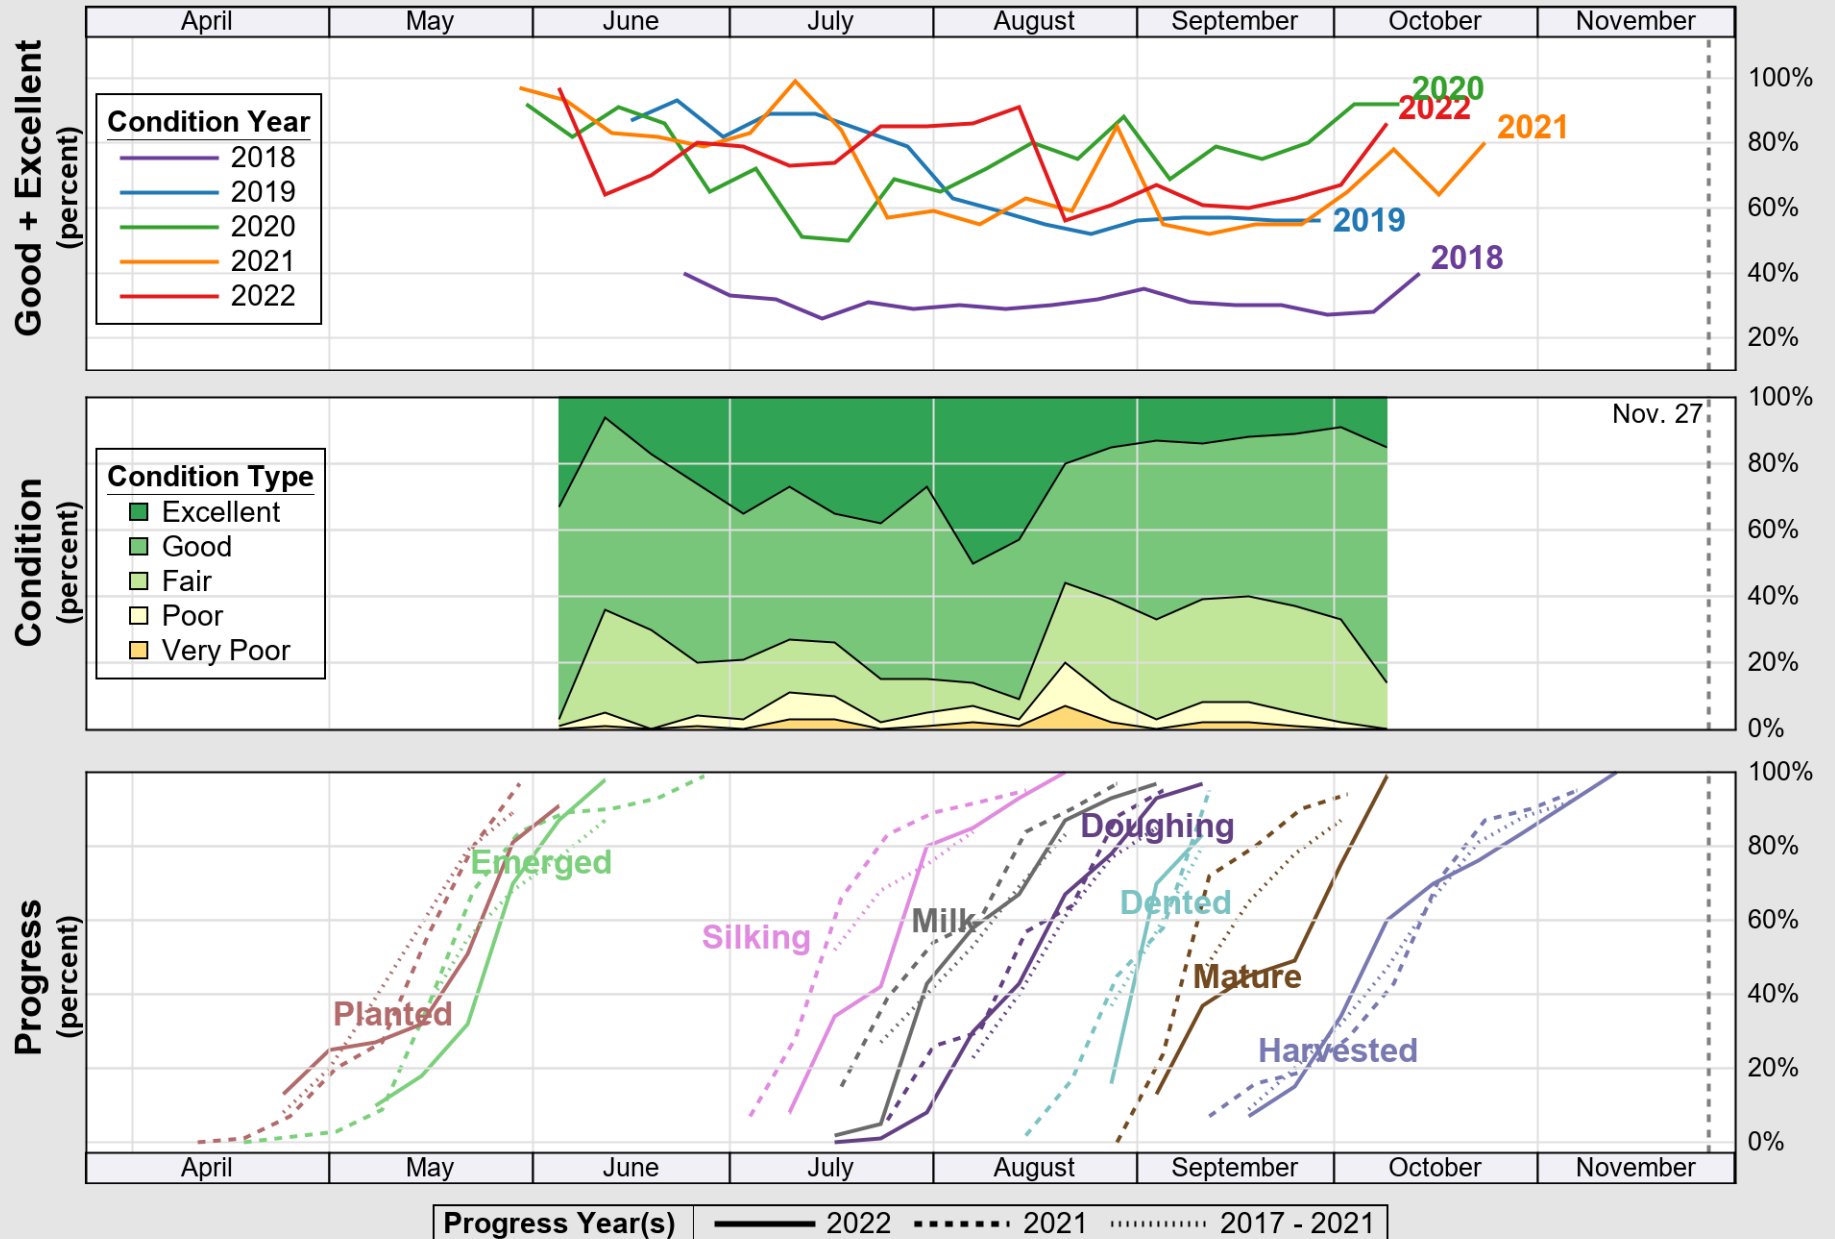

USDA

Crop Progress and Condition: Corn in Maryland , 2022

NASS

Source: National Agricultural Statistics Service (NASS), Crop Progress Report

USDA

Crop Progress and Condition: Pasture and Range in Maryland, 2022

NASS

Source: National Agricultural Statistics Service (NASS), Crop Progress Report

USDA

Crop Progress and Condition: Soybeans in Maryland , 2022

NASS

Source: National Agricultural Statistics Service (NASS), Crop Progress Report

USDA

Crop Progress and Condition: Winter Wheat in Maryland , 2022

NASS

Source: National Agricultural Statistics Service (NASS), Crop Progress Report