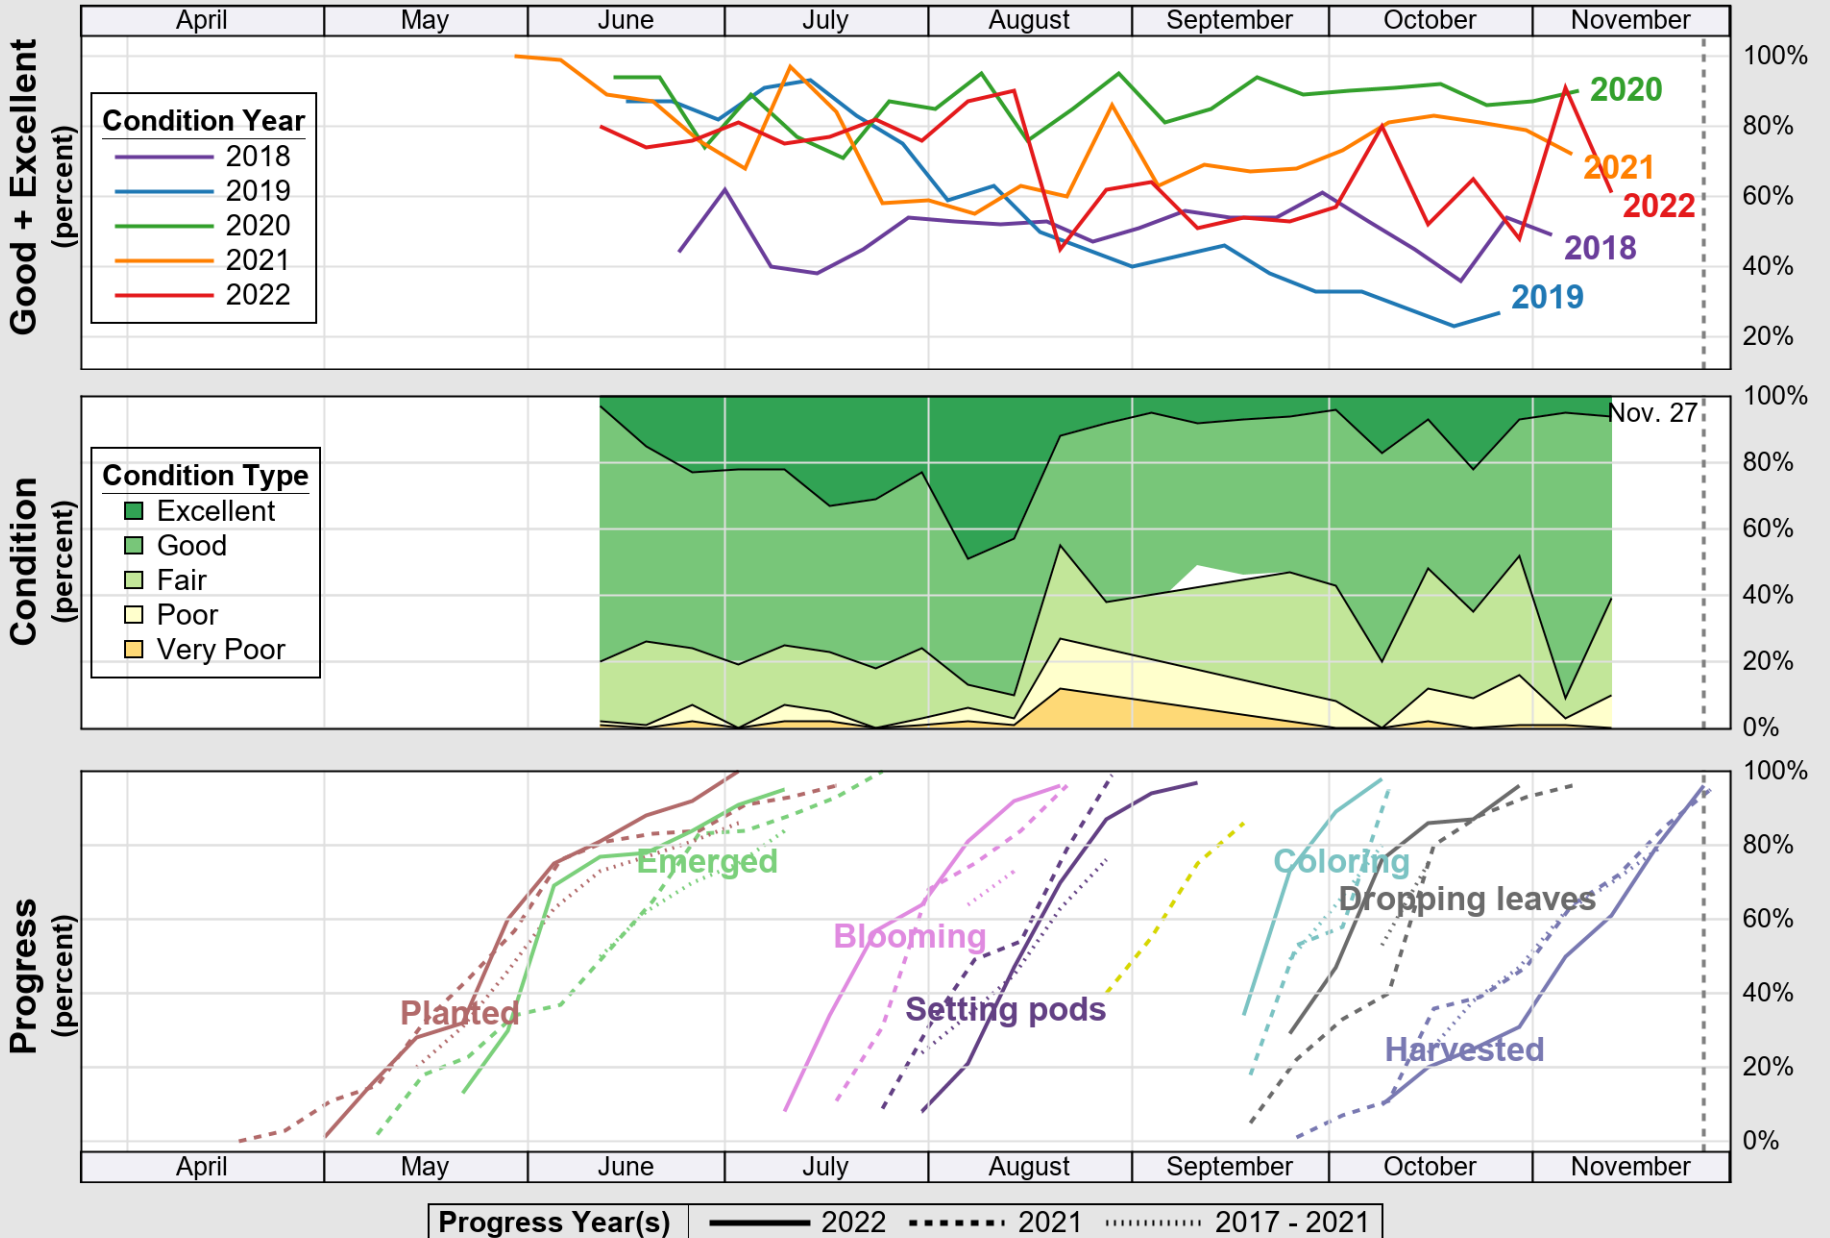

USDA

Crop Progress and Condition: Corn in Maryland , 2022

NASS

Source: National Agricultural Statistics Service (NASS), Crop Progress Report

USDA

Crop Progress and Condition: Pasture and Range in Maryland, 2022

NASS

Source: National Agricultural Statistics Service (NASS), Crop Progress Report

USDA

Crop Progress and Condition: Soybeans in Maryland , 2022

NASS

Source: National Agricultural Statistics Service (NASS), Crop Progress Report

USDA

Crop Progress and Condition: Winter Wheat in Maryland , 2022

NASS

Source: National Agricultural Statistics Service (NASS), Crop Progress Report