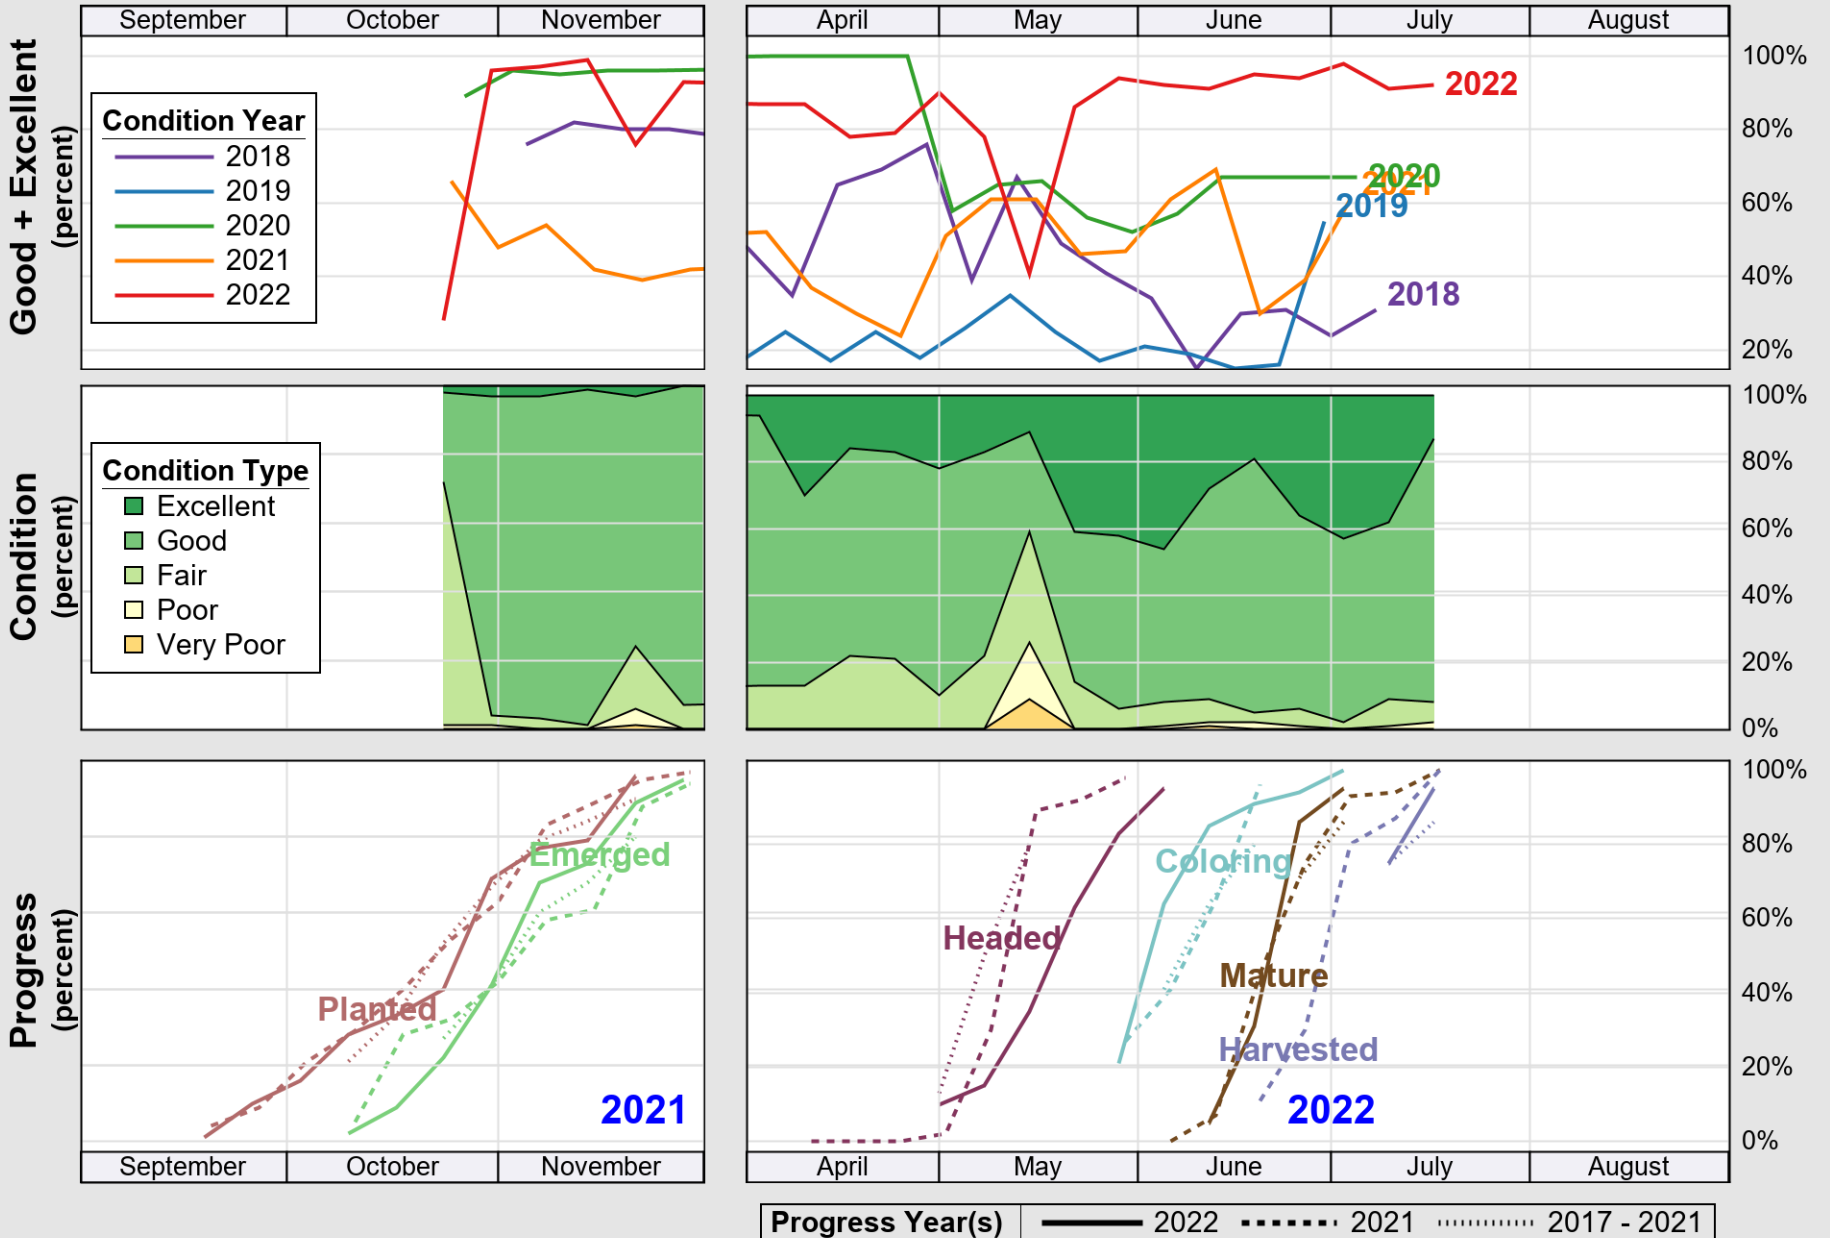

USDA

Crop Progress and Condition: Corn in Maryland , 2022

NASS

Source: National Agricultural Statistics Service (NASS), Crop Progress Report

USDA

Crop Progress and Condition: Pasture and Range in Maryland, 2022

NASS

Source: National Agricultural Statistics Service (NASS), Crop Progress Report

USDA

Crop Progress and Condition: Soybeans in Maryland , 2022

NASS

Source: National Agricultural Statistics Service (NASS), Crop Progress Report

USDA

Crop Progress and Condition: Winter Wheat in Maryland , 2022

NASS

Source: National Agricultural Statistics Service (NASS), Crop Progress Report