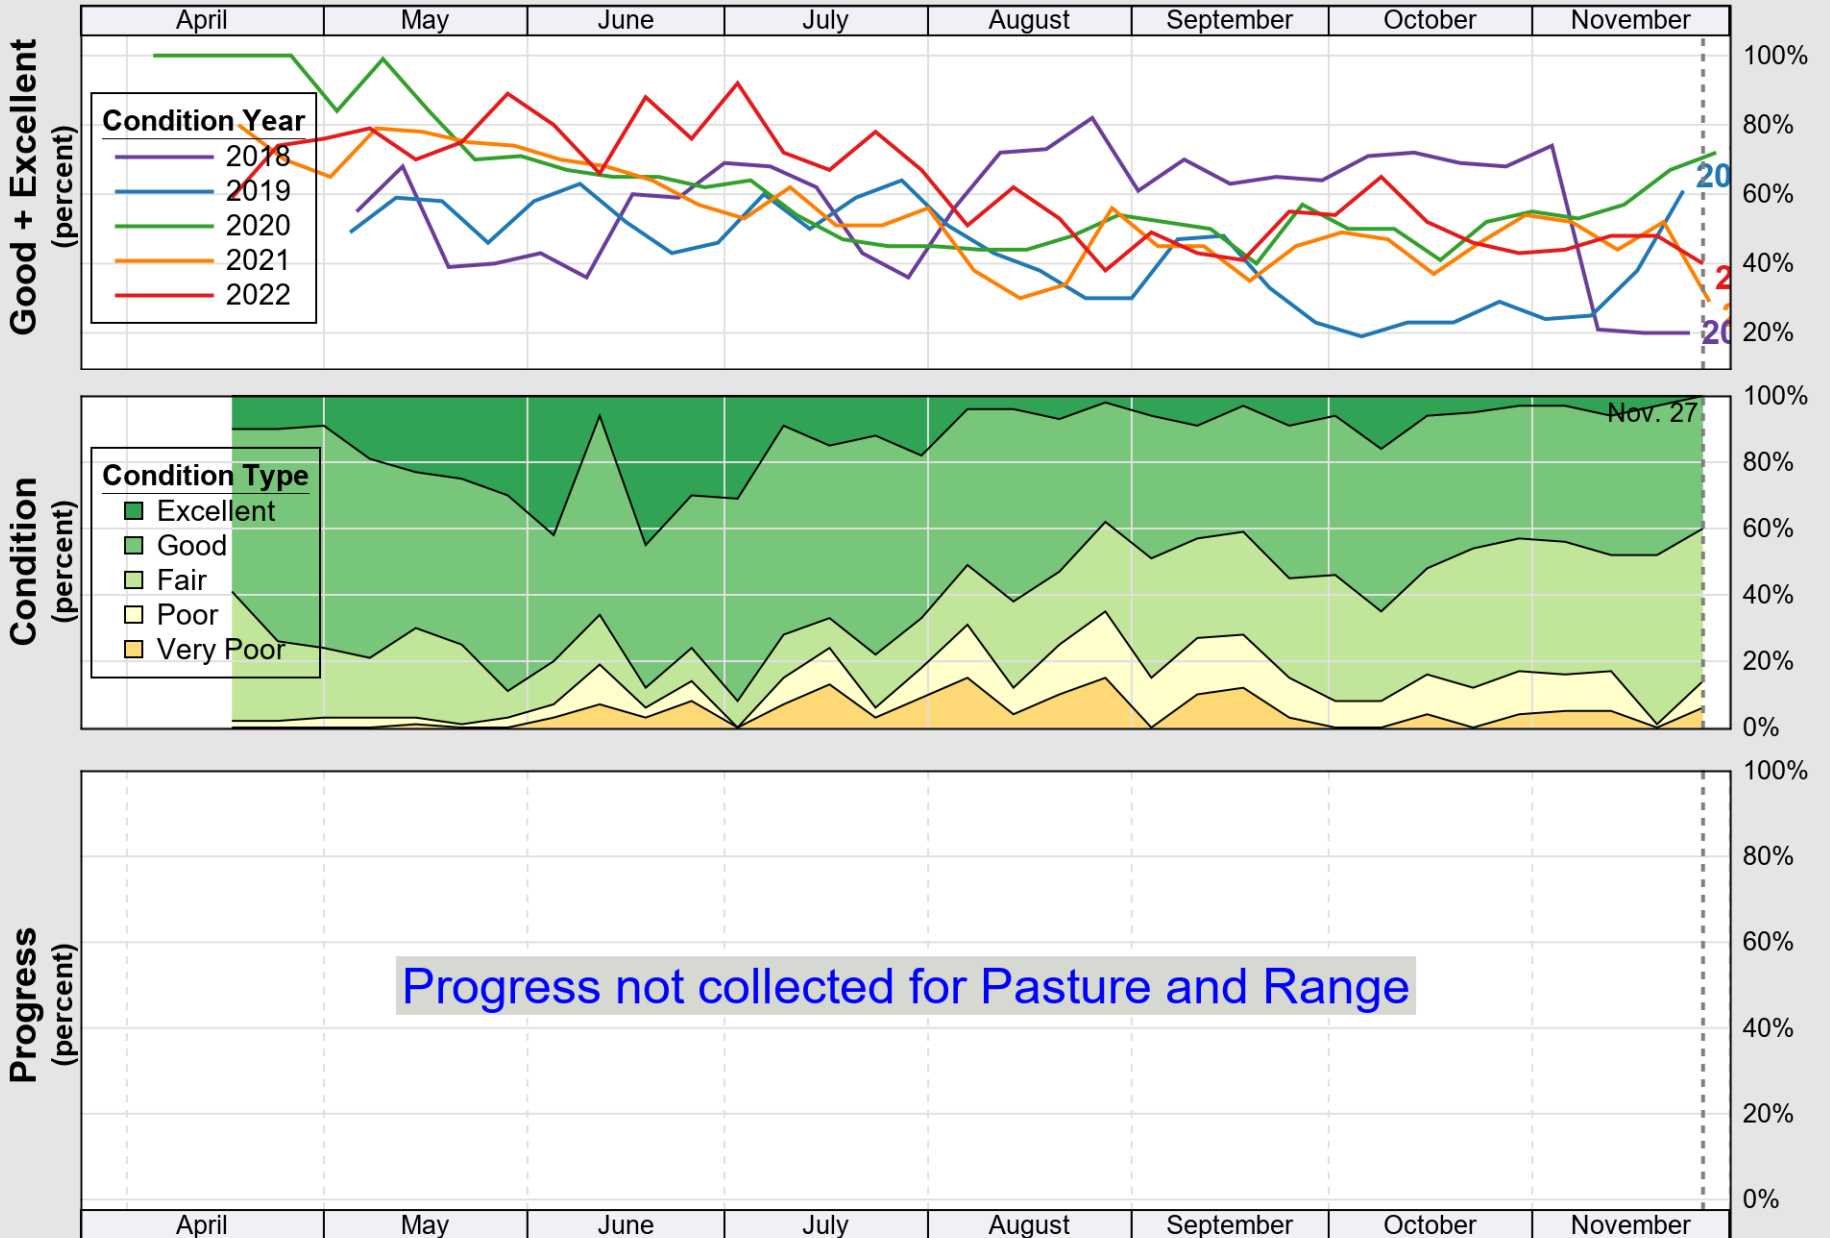

USDA

Crop Progress and Condition: Corn in Maryland , 2022

NASS

Source: National Agricultural Statistics Service (NASS), Crop Progress Report

USDA

Crop Progress and Condition: Pasture and Range in Maryland, 2022

NASS

Source: National Agricultural Statistics Service (NASS), Crop Progress Report

USDA

Crop Progress and Condition: Soybeans in Maryland , 2022

NASS

Source: National Agricultural Statistics Service (NASS), Crop Progress Report

USDA

Crop Progress and Condition: Winter Wheat in Maryland , 2022

NASS

Source: National Agricultural Statistics Service (NASS), Crop Progress Report