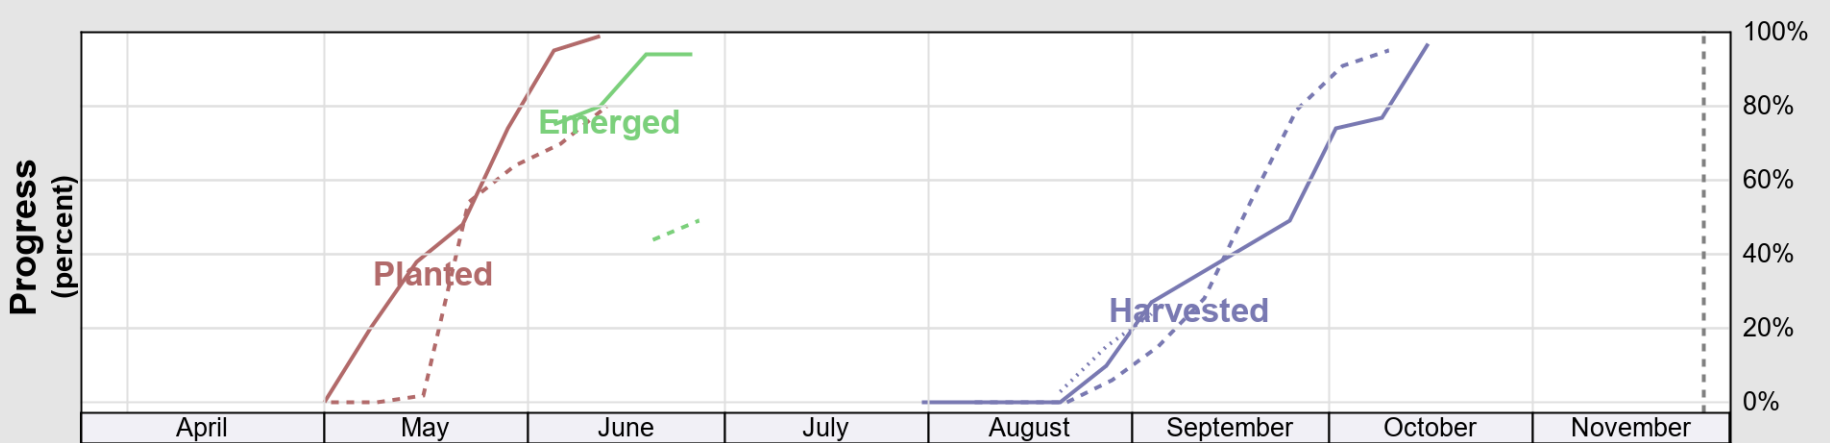

USDA

Crop Progress and Condition: Corn in Maine , 2022

NASS

Progress Year(s) — 2022 2021 2017 - 2021

Source: National Agricultural Statistics Service (NASS), Crop Progress Report

USDA

Crop Progress and Condition: Oats in Maine , 2022

NASS

Progress Year(s) — 2022 2021 2017 - 2021

Source: National Agricultural Statistics Service (NASS), Crop Progress Report

USDA

Crop Progress and Condition: Pasture and Range in Maine , 2022

NASS

Source: National Agricultural Statistics Service (NASS), Crop Progress Report