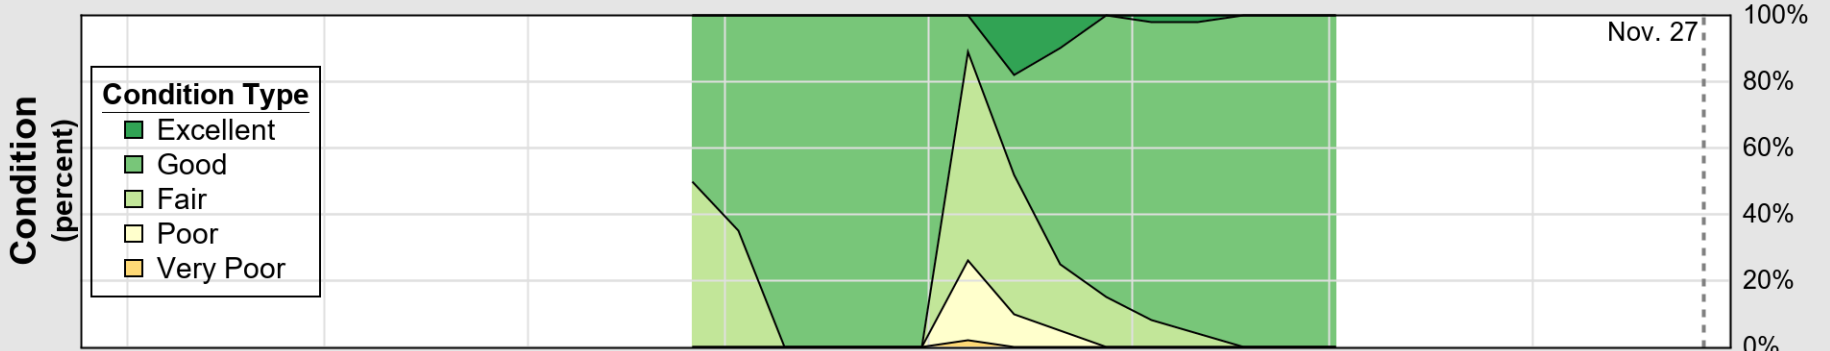

USDA

Crop Progress and Condition: Corn in Maine , 2022

NASS

Progress Year(s) — 2022 2021 2017 - 2021

Source: National Agricultural Statistics Service (NASS), Crop Progress Report

USDA

Crop Progress and Condition: Oats in Maine , 2022