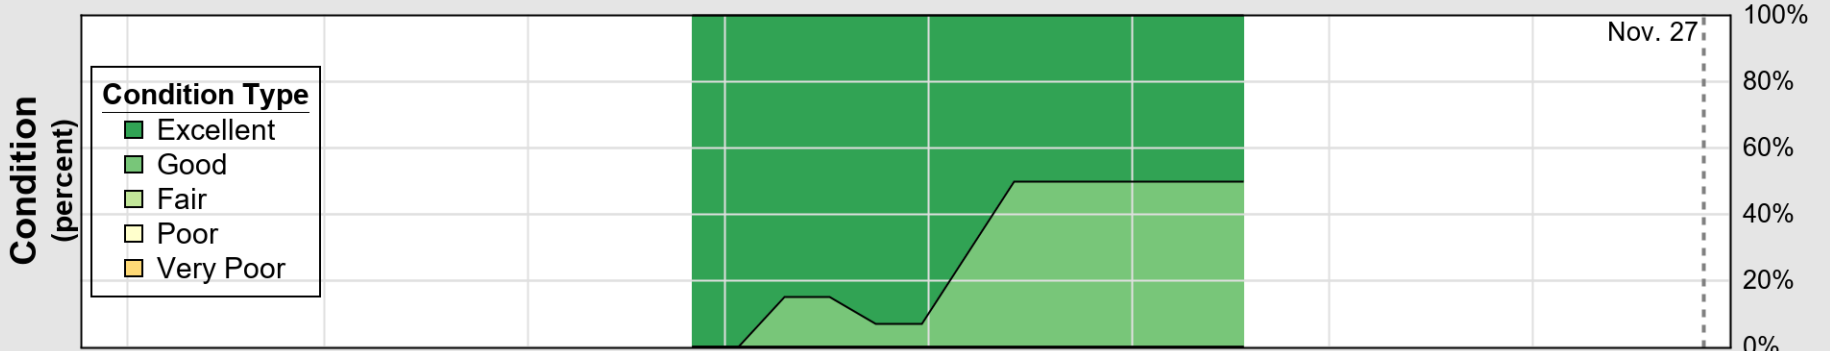

USDA

Crop Progress and Condition: Oats in Maine , 2022

NASS

Progress Year(s) — 2022   2021   ..... 2017 - 2021

Source: National Agricultural Statistics Service (NASS), Crop Progress Report