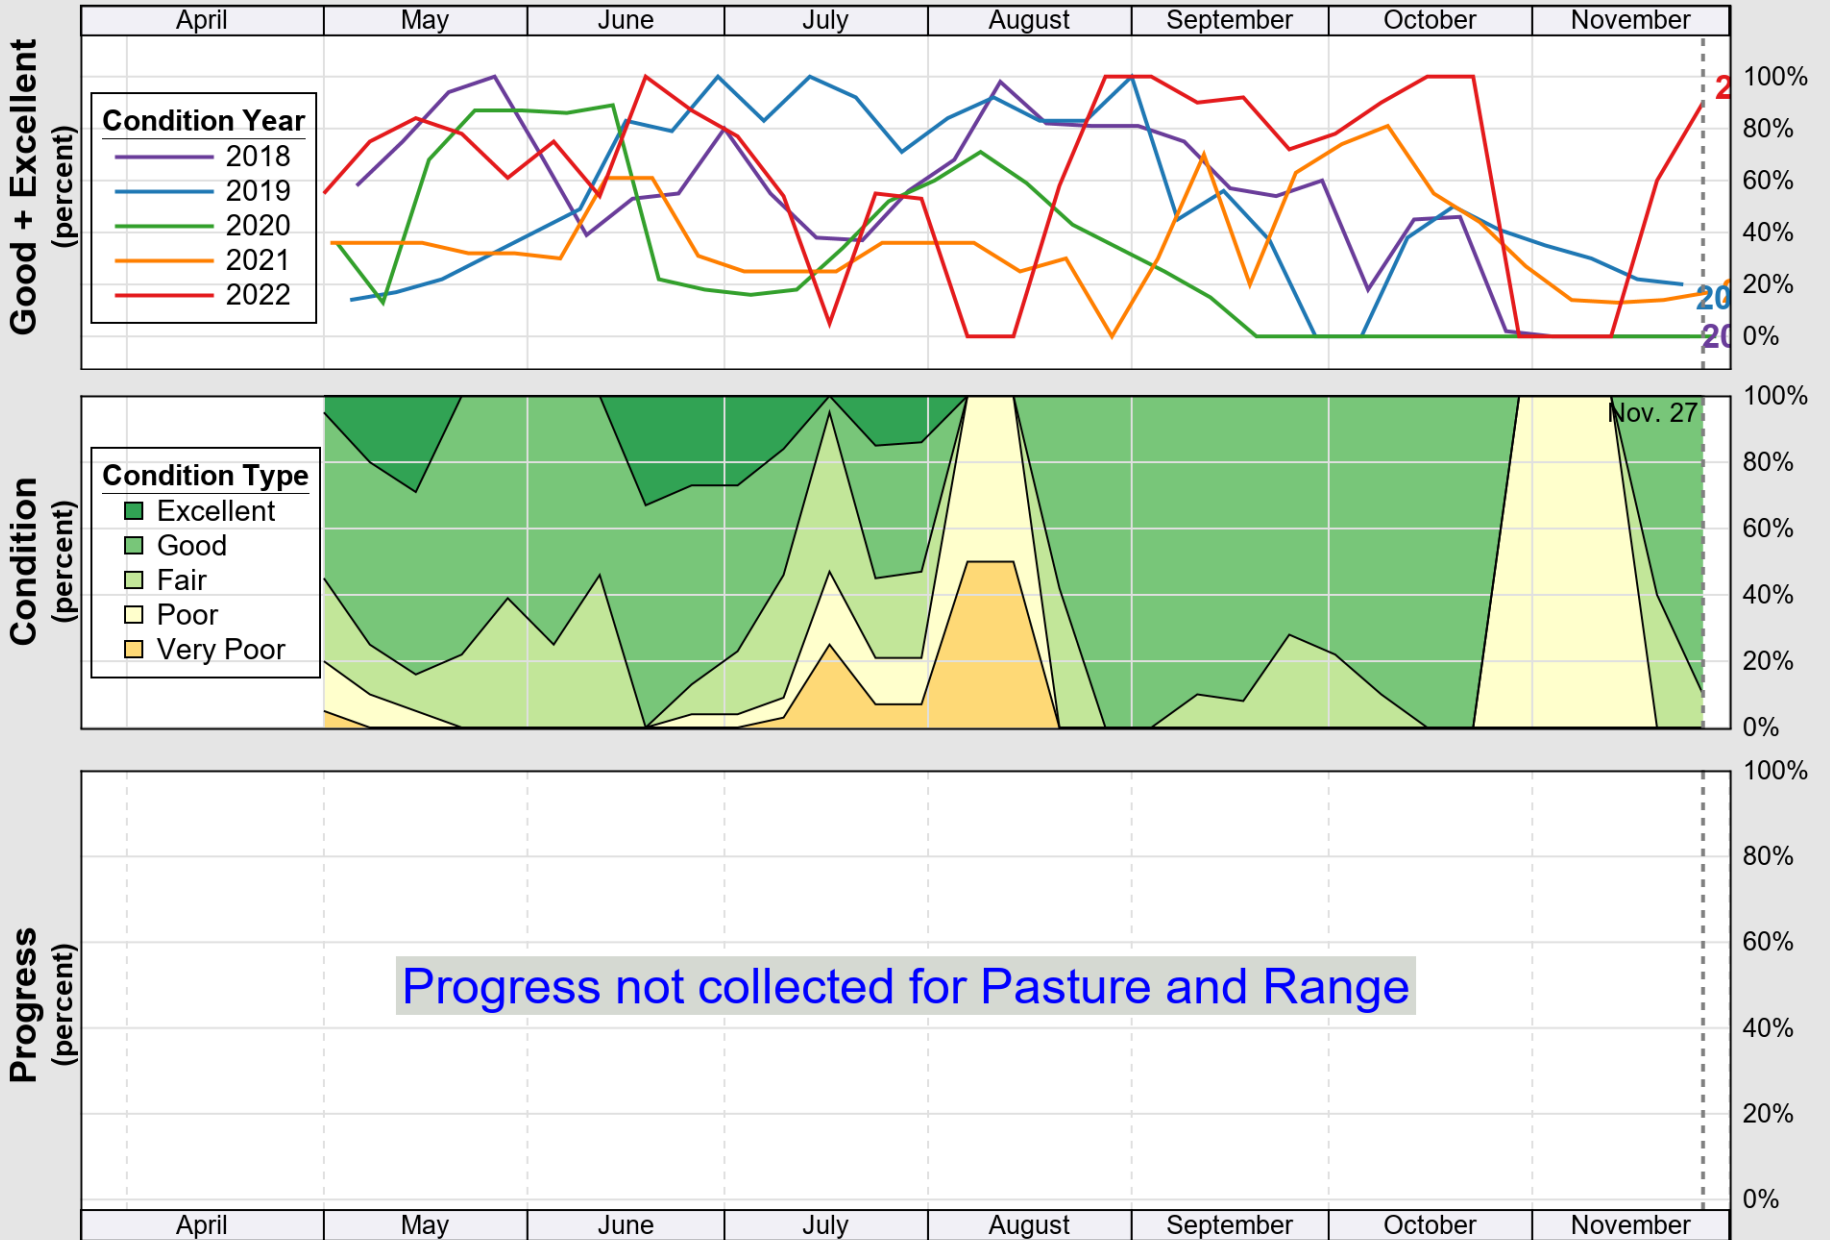

NASS

Progress Year(s) — 2022 2021 2017 - 2021

Source: National Agricultural Statistics Service (NASS), Crop Progress Report

USDA

Crop Progress and Condition: Pasture and Range in Maine , 2022

NASS

Source: National Agricultural Statistics Service (NASS), Crop Progress Report