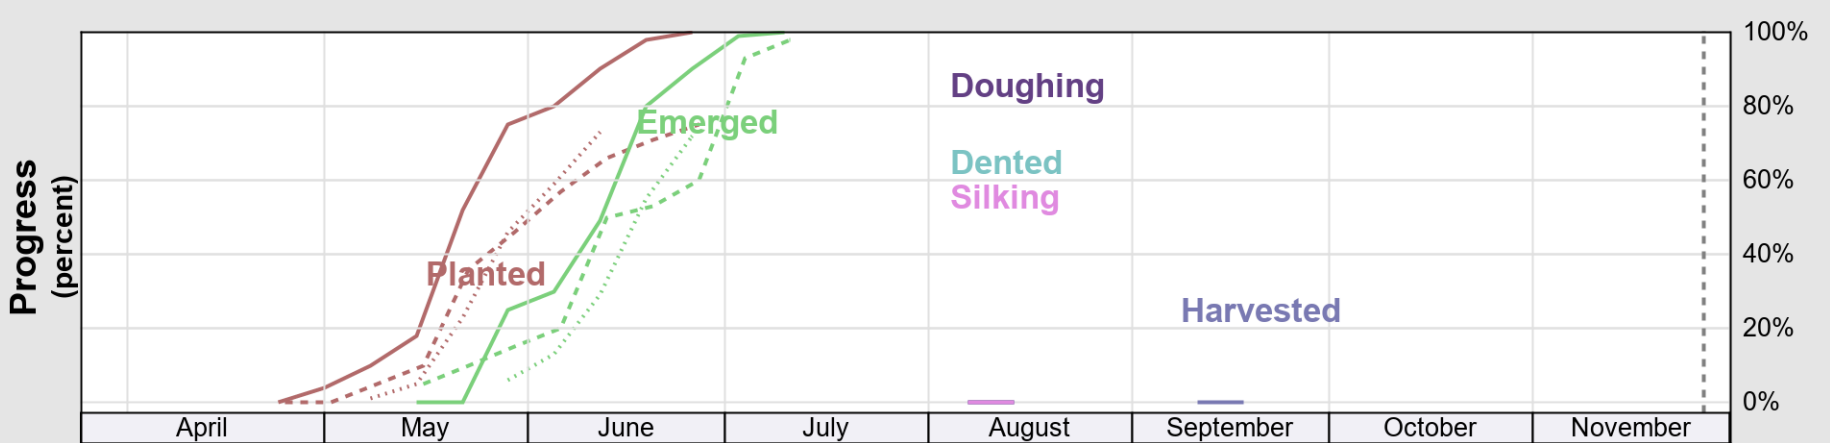

USDA

Crop Progress and Condition: Corn in Maine , 2022

NASS

Progress Year(s) — 2022 2021 2017 - 2021

Source: National Agricultural Statistics Service (NASS), Crop Progress Report

USDA

Crop Progress and Condition: Oats in Maine , 2022

NASS

Progress Year(s) — 2022 2021 2017 - 2021

Source: National Agricultural Statistics Service (NASS), Crop Progress Report

USDA

Crop Progress and Condition: Pasture and Range in Maine , 2022

NASS

Source: National Agricultural Statistics Service (NASS), Crop Progress Report