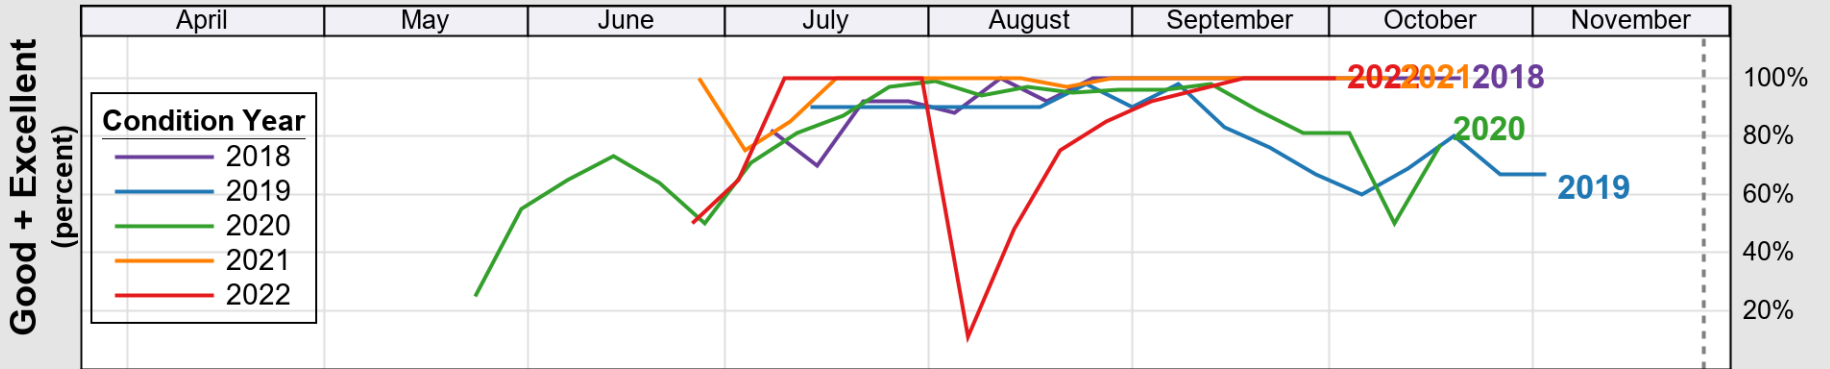

USDA

Crop Progress and Condition: Corn in Maine , 2022

NASS

Progress Year(s) — 2022 2021 2017 - 2021

Source: National Agricultural Statistics Service (NASS), Crop Progress Report

USDA

Crop Progress and Condition: Oats in Maine , 2022

NASS

Progress Year(s) — 2022 2021 2017 - 2021

Source: National Agricultural Statistics Service (NASS), Crop Progress Report

USDA

Crop Progress and Condition: Pasture and Range in Maine , 2022

NASS

Source: National Agricultural Statistics Service (NASS), Crop Progress Report