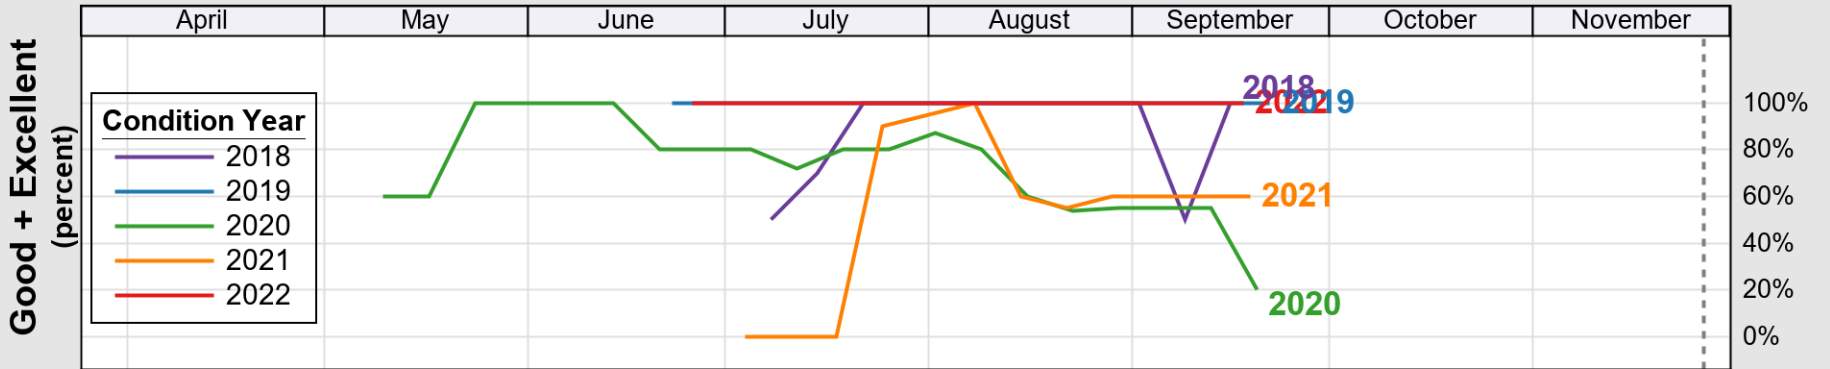

USDA

Crop Progress and Condition: Oats in Maine , 2022

NASS

Progress Year(s) — 2022   2021   ..... 2017 - 2021

Source: National Agricultural Statistics Service (NASS), Crop Progress Report