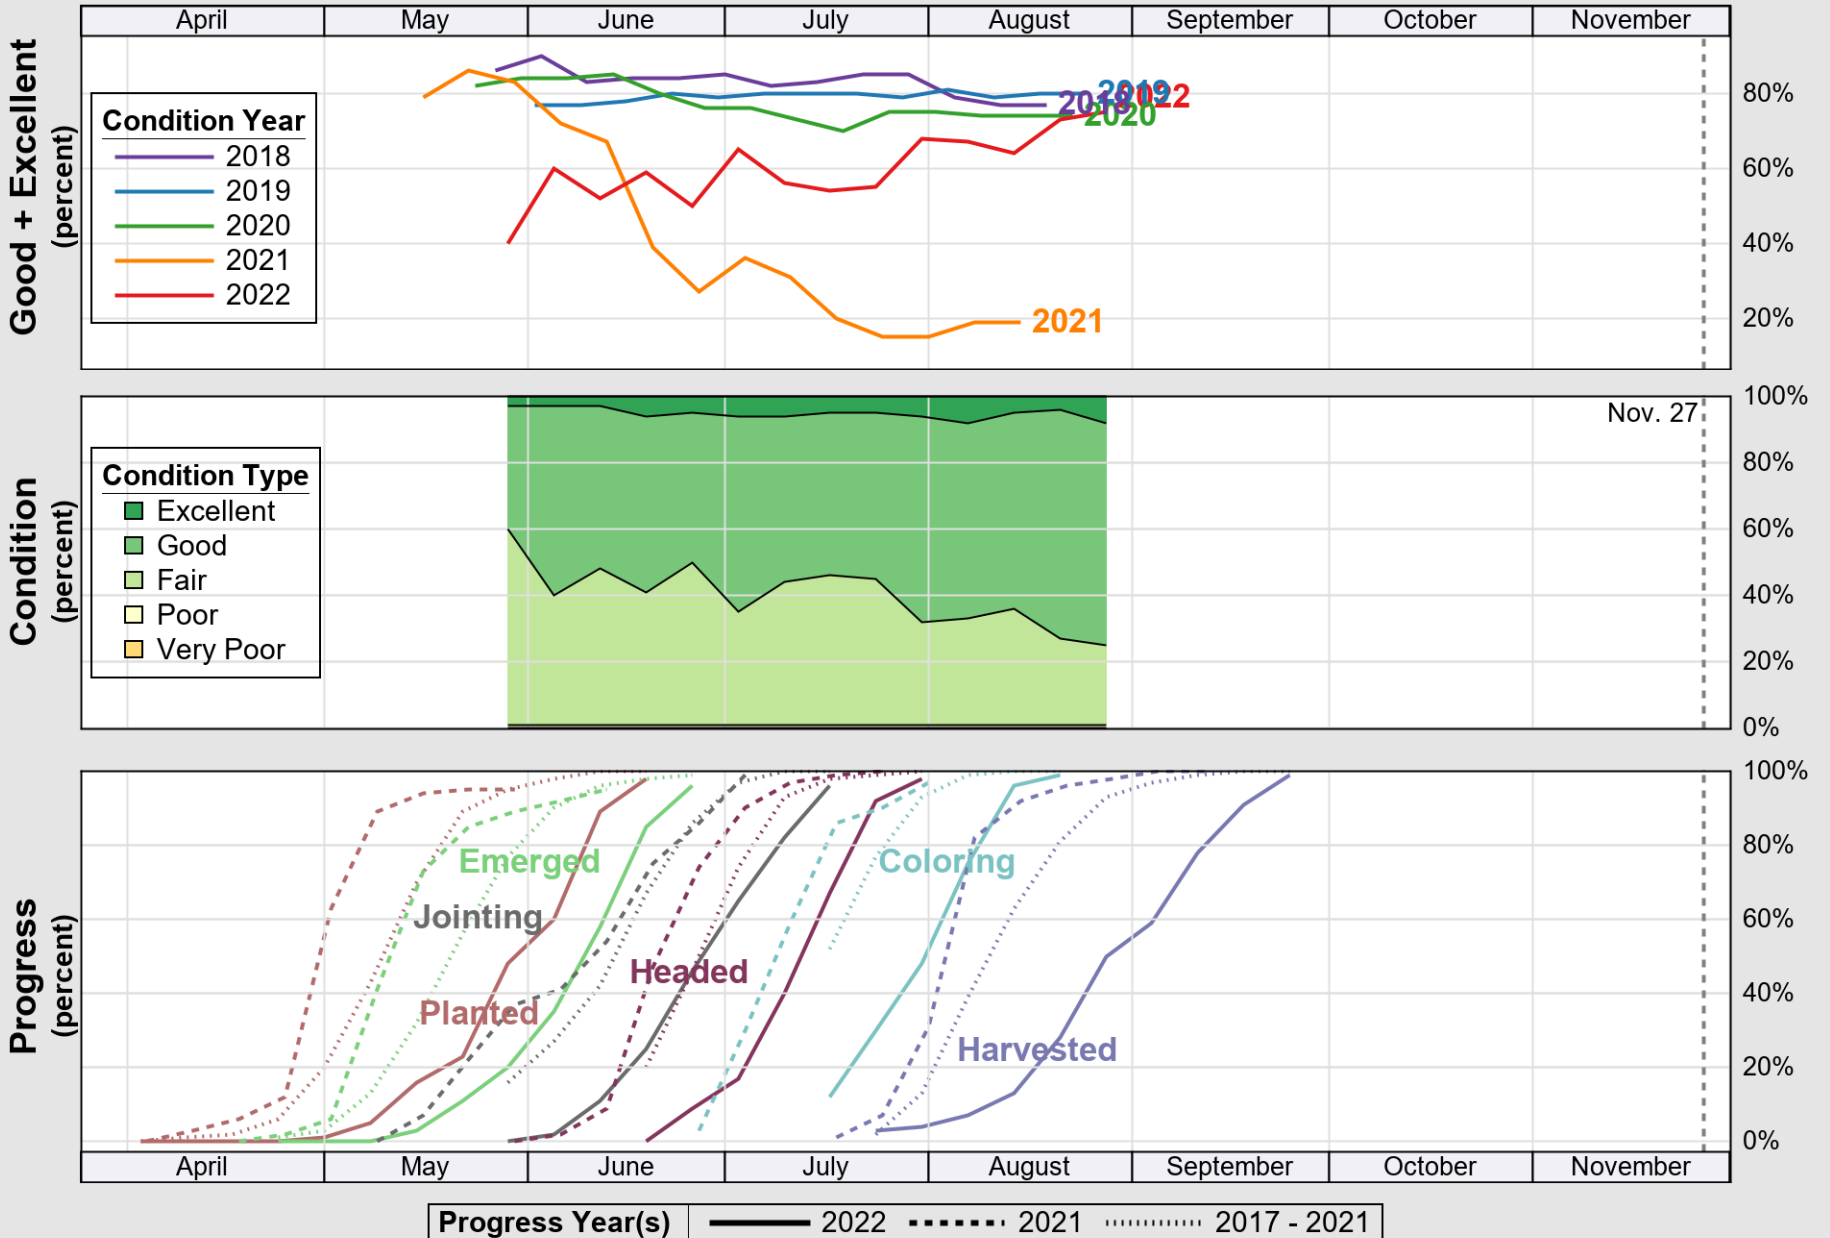

### Crop Progress and Condition: Barley in Minnesota , 2022

NASS

Source: National Agricultural Statistics Service (NASS), Crop Progress Report

USDA

# Crop Progress and Condition: Corn in Minnesota , 2022

NASS

Source: National Agricultural Statistics Service (NASS), Crop Progress Report

USDA