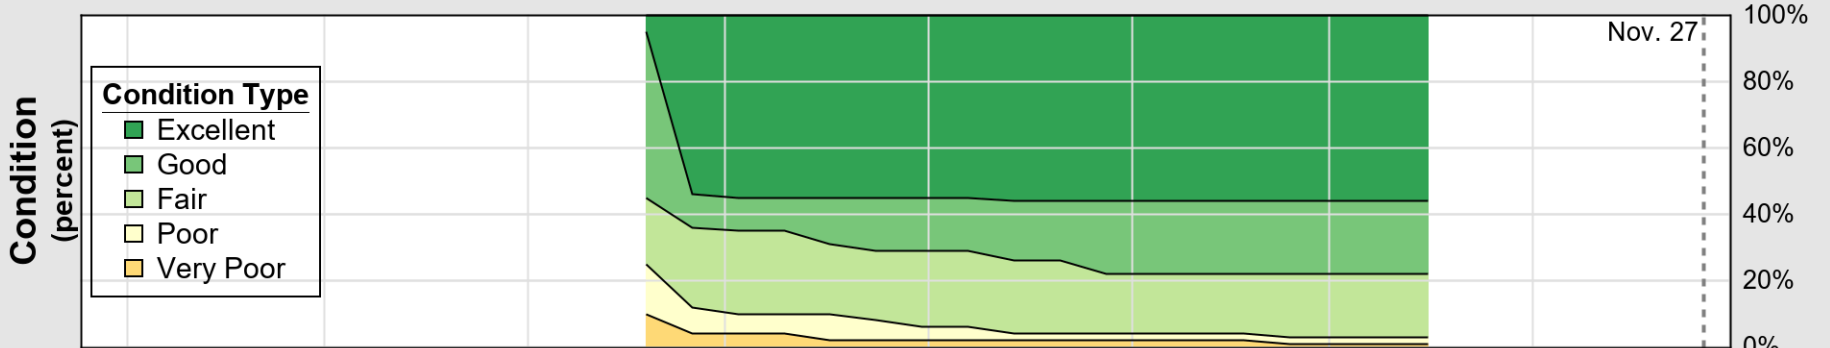

USDA

Crop Progress and Condition: Sugar Beets in Minnesota , 2022

NASS

Source: National Agricultural Statistics Service (NASS), Crop Progress Report