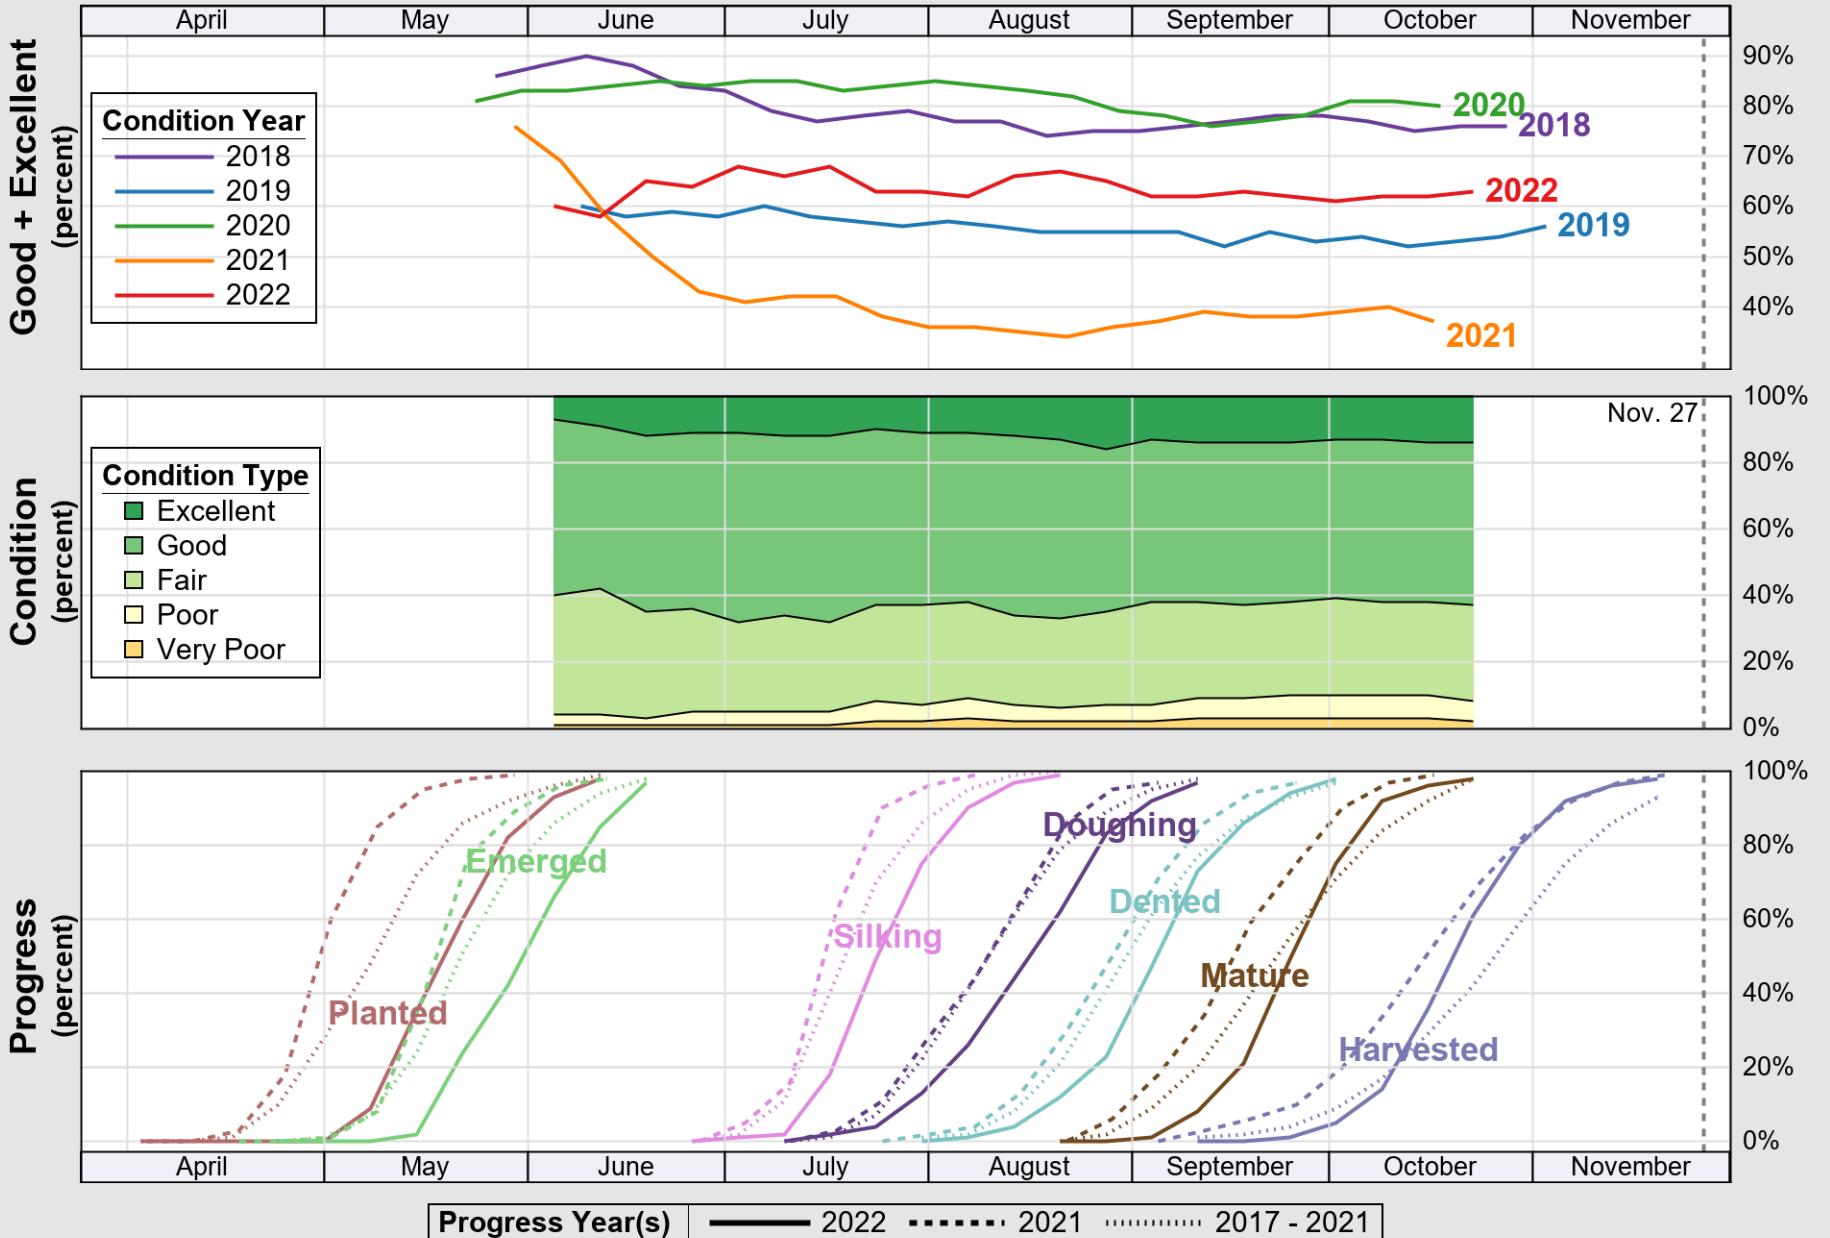

### Crop Progress and Condition: Barley in Minnesota , 2022

NASS

Source: National Agricultural Statistics Service (NASS), Crop Progress Report

USDA

# Crop Progress and Condition: Corn in Minnesota , 2022

NASS

Source: National Agricultural Statistics Service (NASS), Crop Progress Report

USDA