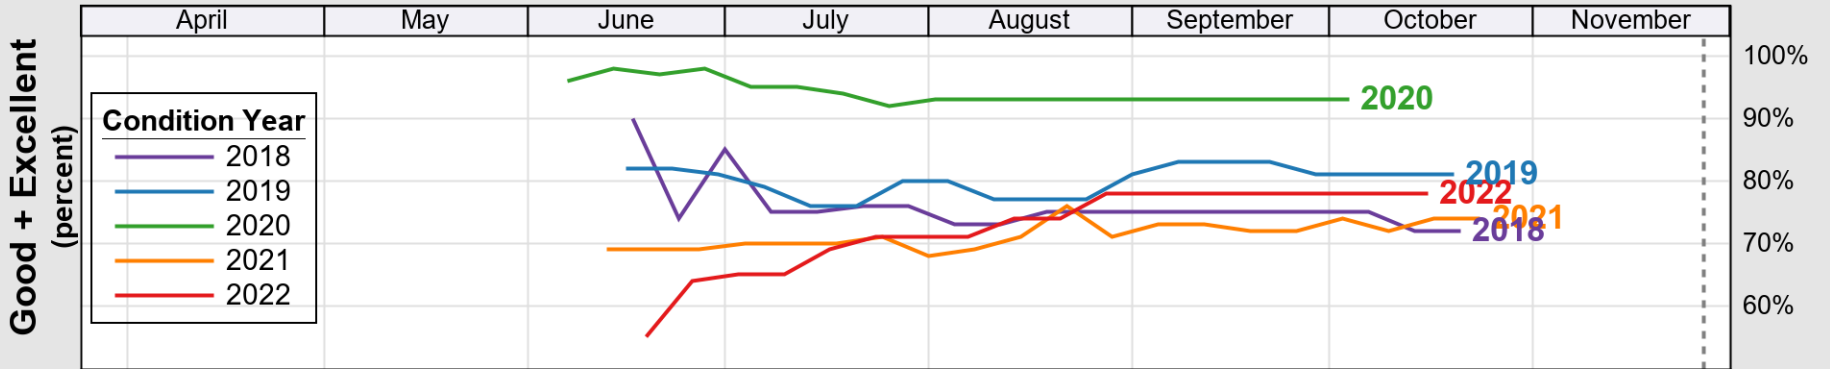

USDA

Crop Progress and Condition: Sugar Beets in Minnesota , 2022

NASS

Source: National Agricultural Statistics Service (NASS), Crop Progress Report