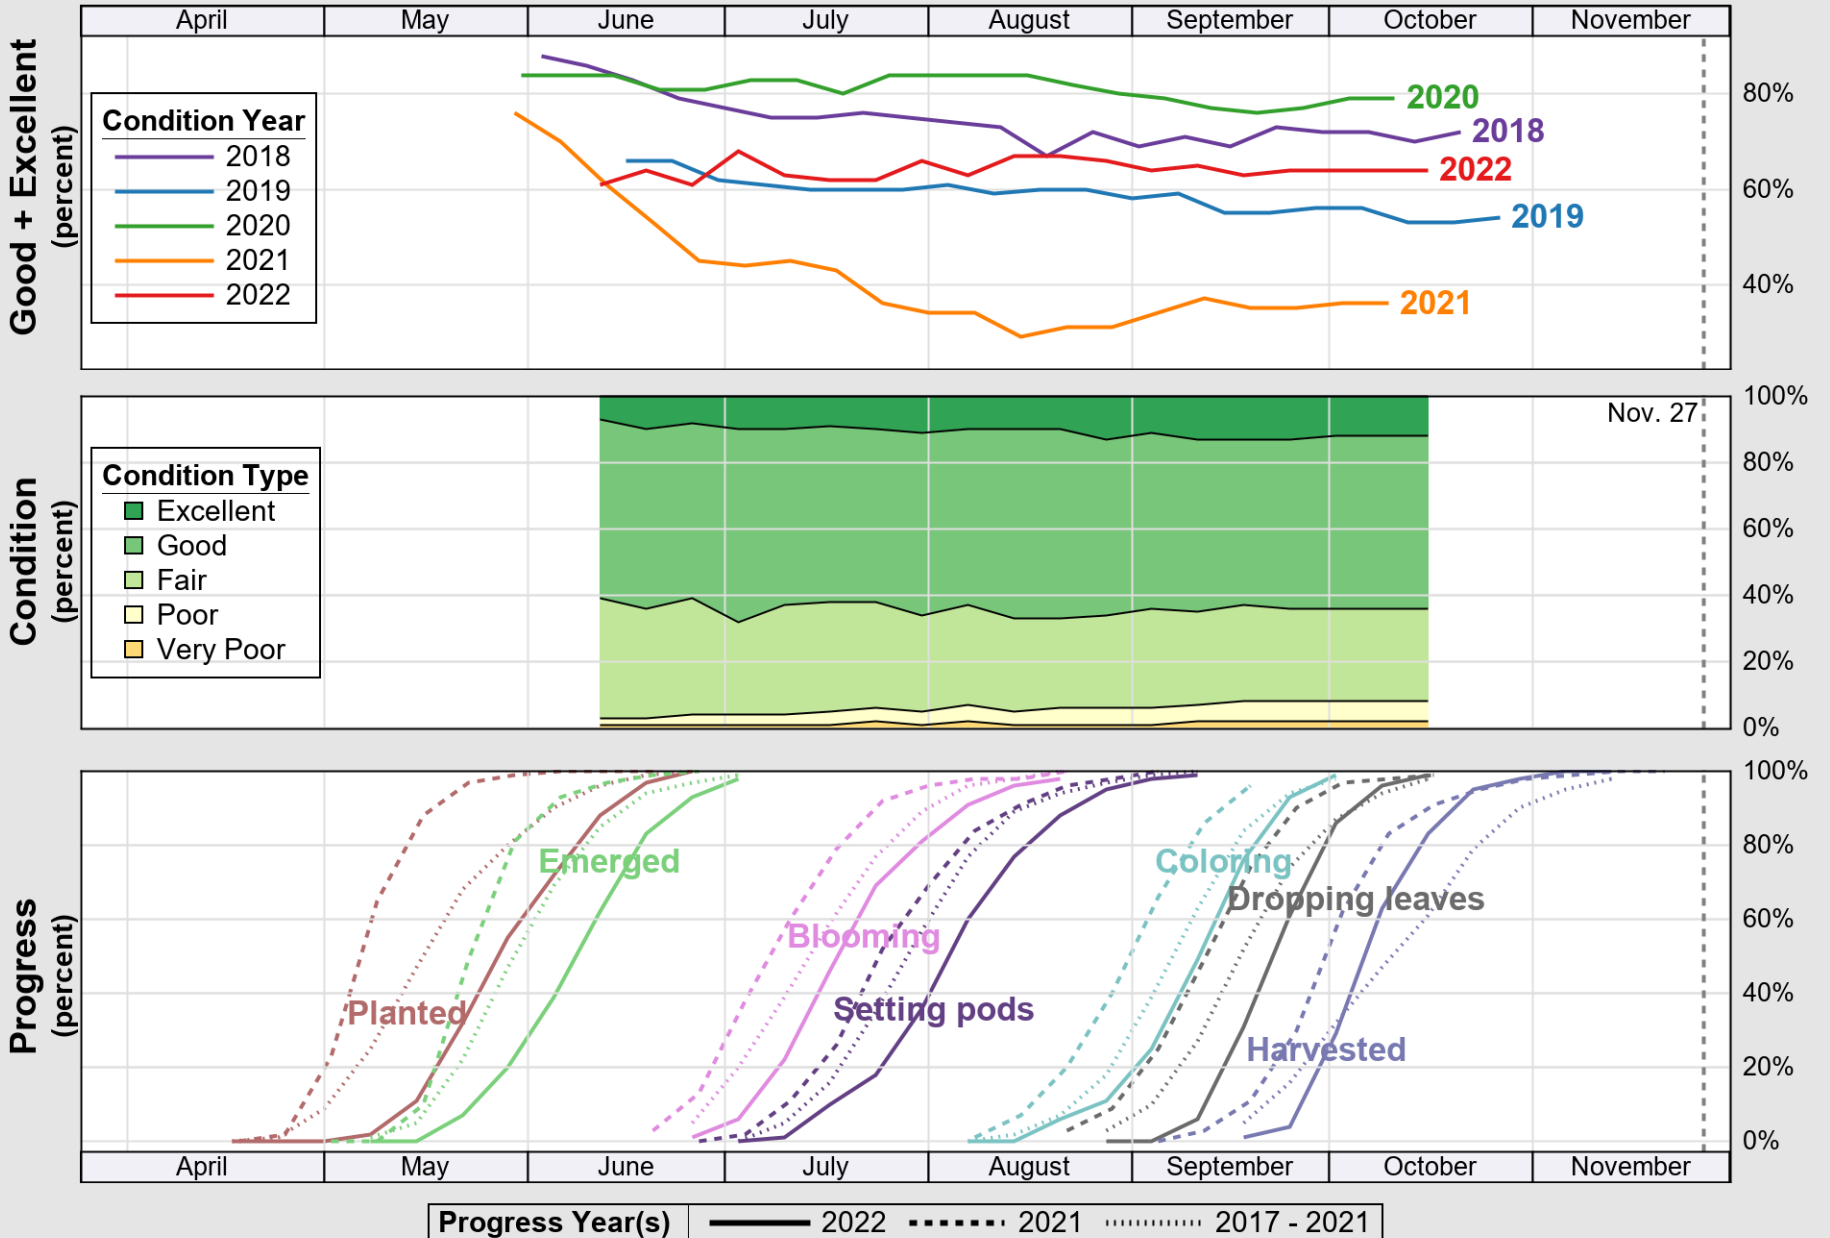

# Crop Progress and Condition: Oats in Minnesota , 2022

NASS

Source: National Agricultural Statistics Service (NASS), Crop Progress Report

USDA

# Crop Progress and Condition: Pasture and Range in Minnesota, 2022

NASS

Source: National Agricultural Statistics Service (NASS), Crop Progress Report

USDA

# Crop Progress and Condition: Soybeans in Minnesota , 2022

NASS

Source: National Agricultural Statistics Service (NASS), Crop Progress Report

USDA