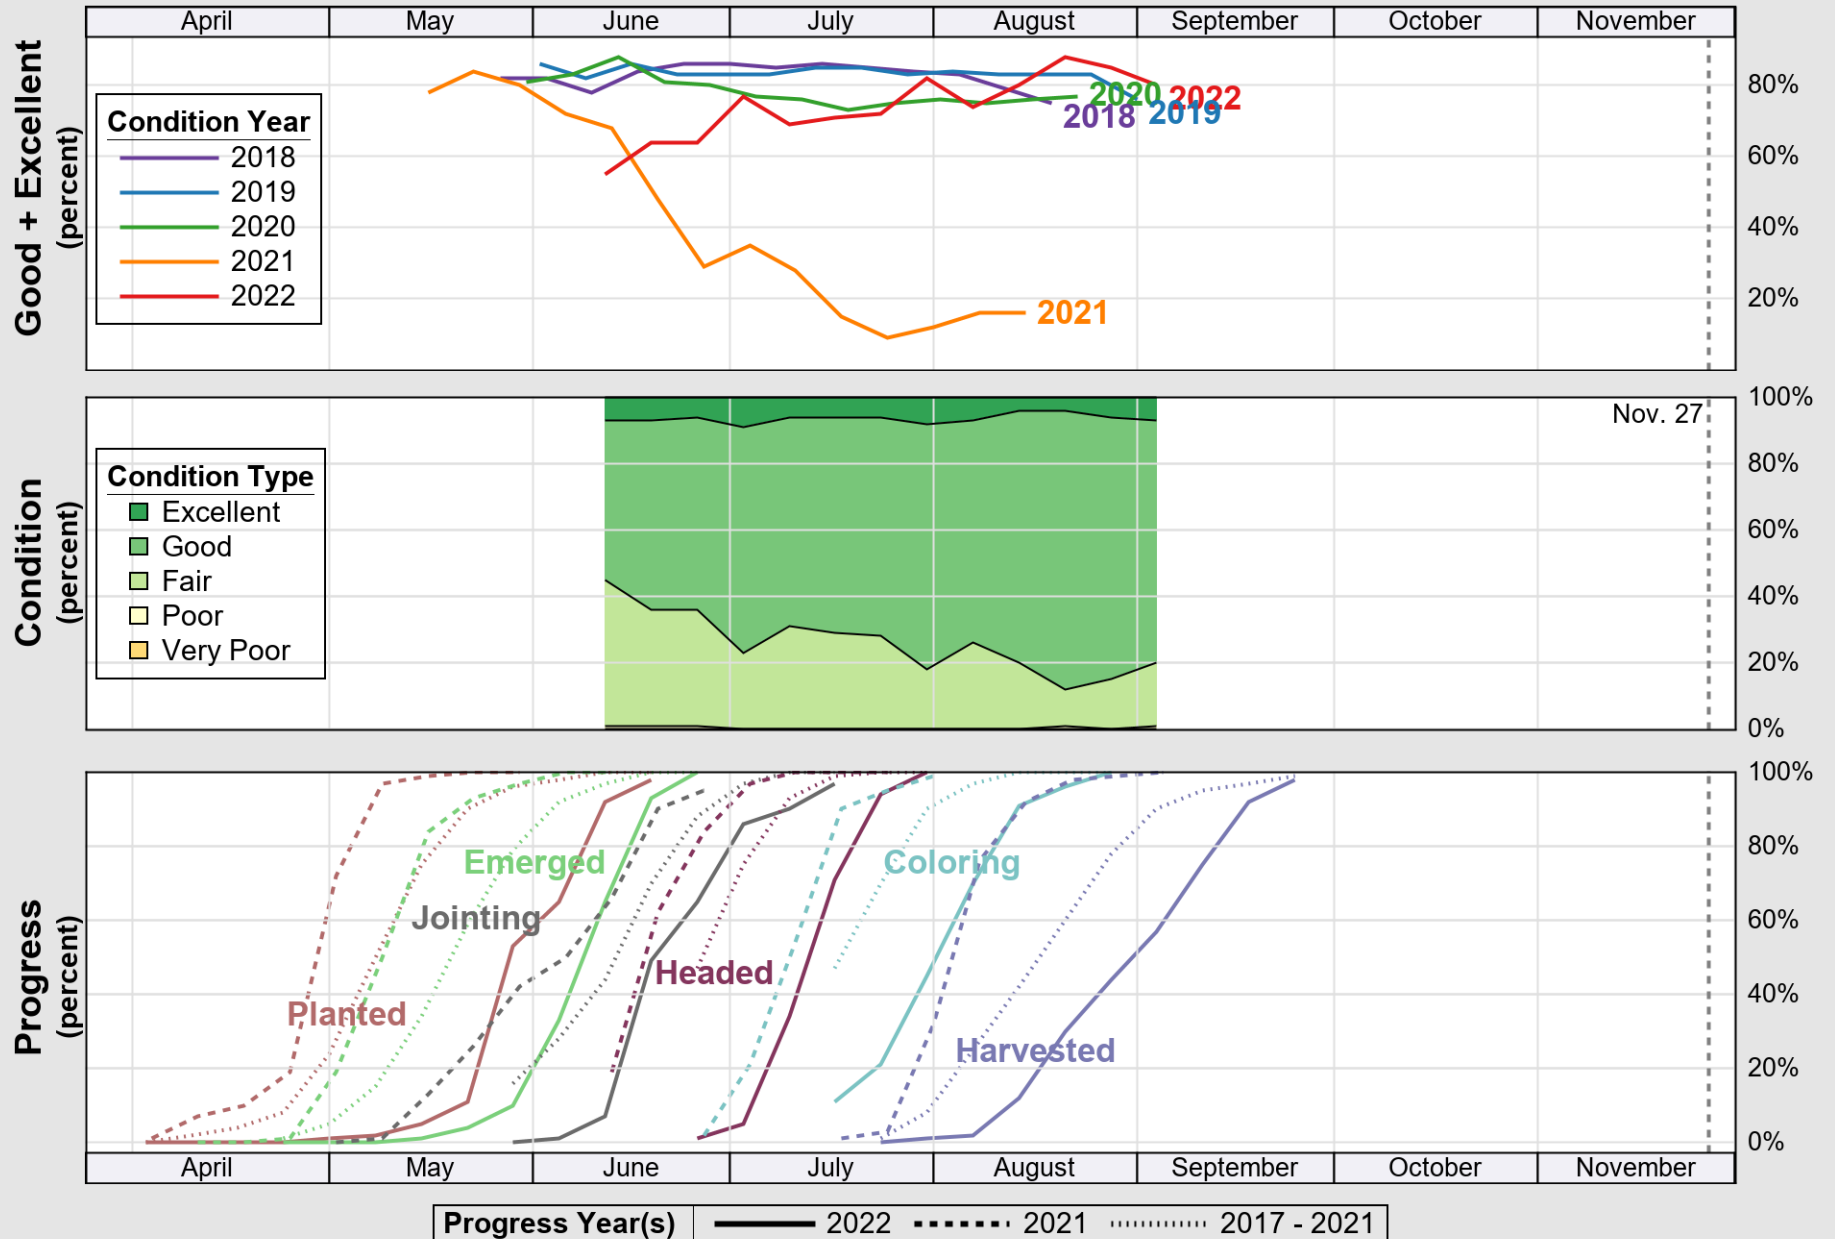

# Crop Progress and Condition: Pasture and Range in Minnesota, 2022

NASS

Source: National Agricultural Statistics Service (NASS), Crop Progress Report

USDA

# Crop Progress and Condition: Soybeans in Minnesota , 2022

NASS

Source: National Agricultural Statistics Service (NASS), Crop Progress Report

USDA

# Crop Progress and Condition: Spring Wheat in Minnesota , 2022

NASS

Source: National Agricultural Statistics Service (NASS), Crop Progress Report

USDA