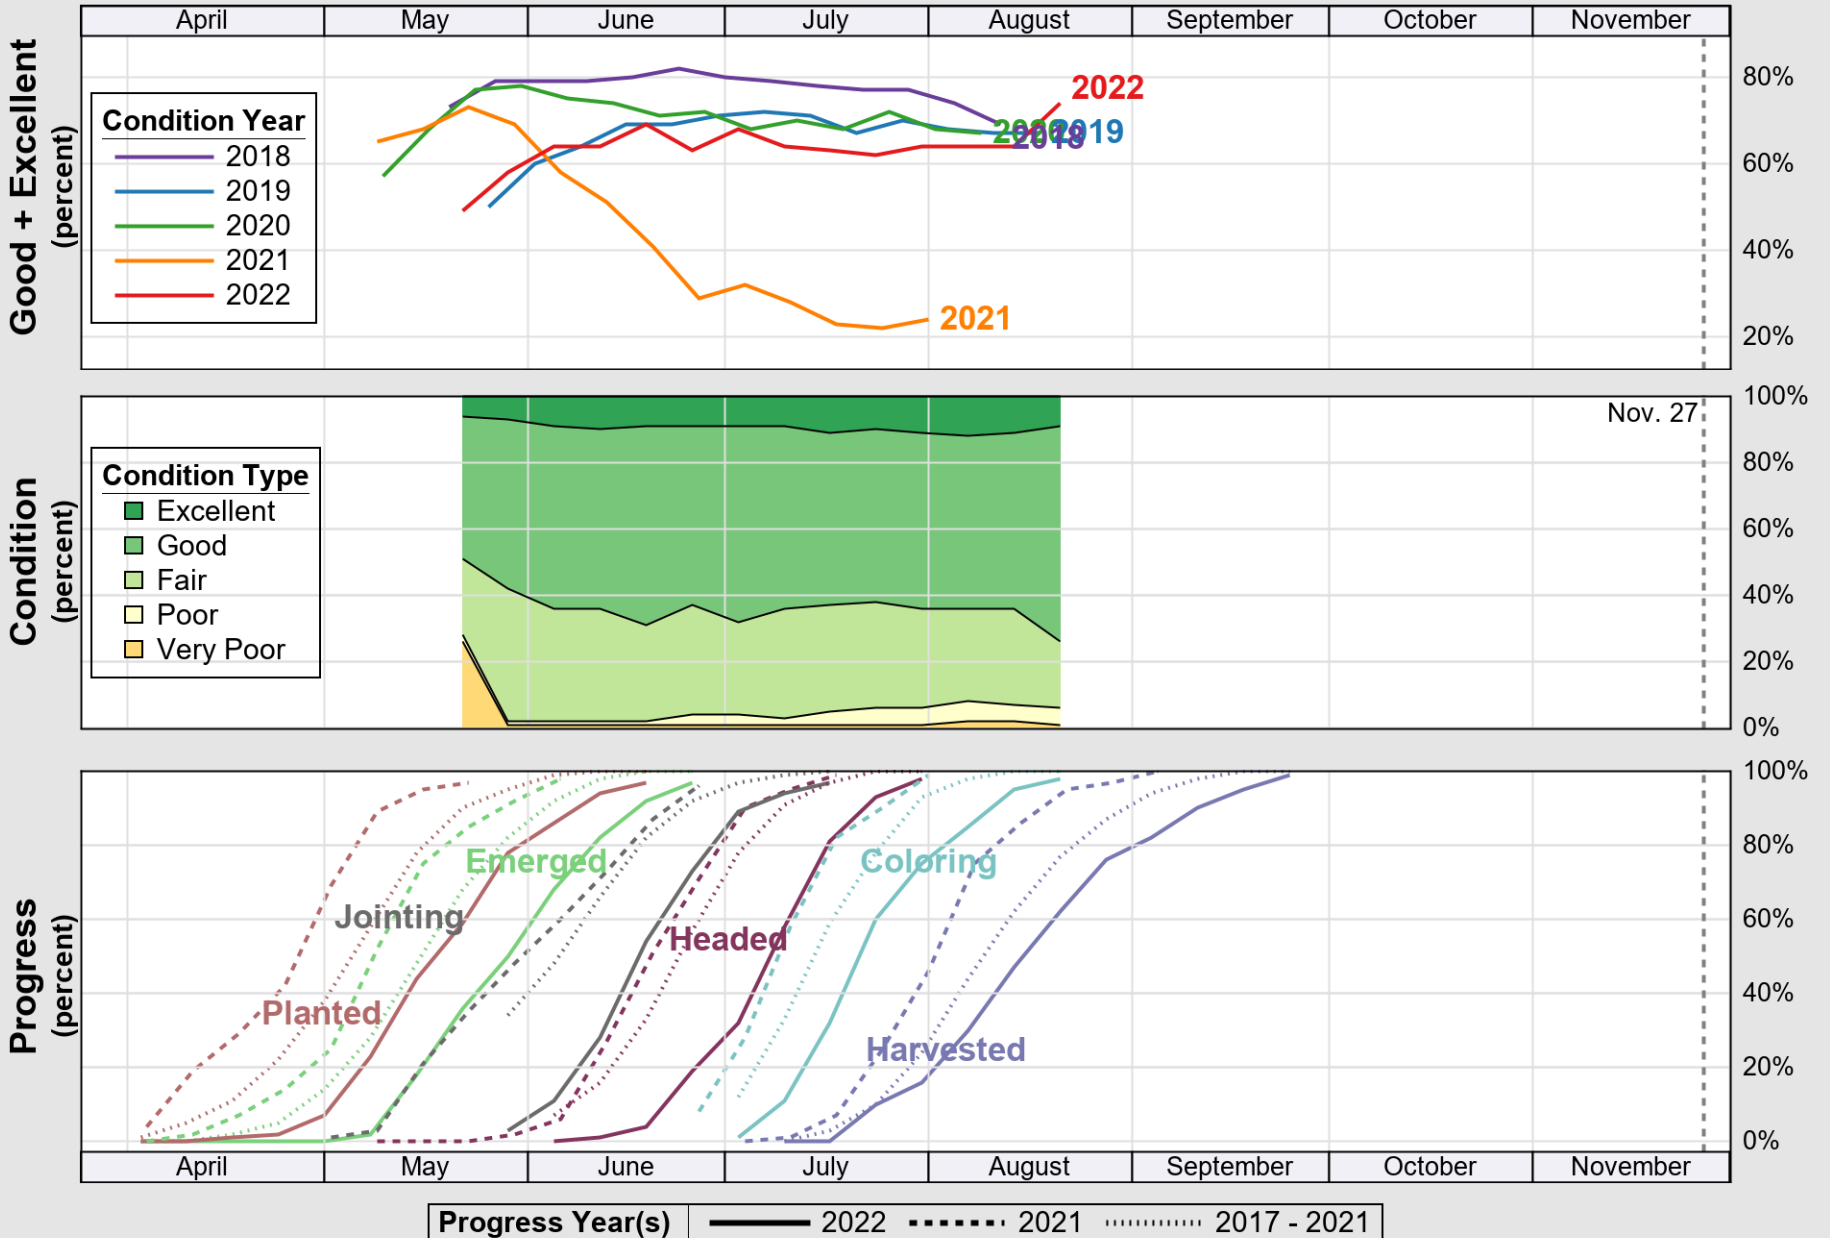

### Crop Progress and Condition: Barley in Minnesota , 2022

NASS

Source: National Agricultural Statistics Service (NASS), Crop Progress Report

USDA

# Crop Progress and Condition: Corn in Minnesota , 2022

NASS

Source: National Agricultural Statistics Service (NASS), Crop Progress Report

USDA

# Crop Progress and Condition: Oats in Minnesota , 2022

NASS

Source: National Agricultural Statistics Service (NASS), Crop Progress Report

USDA