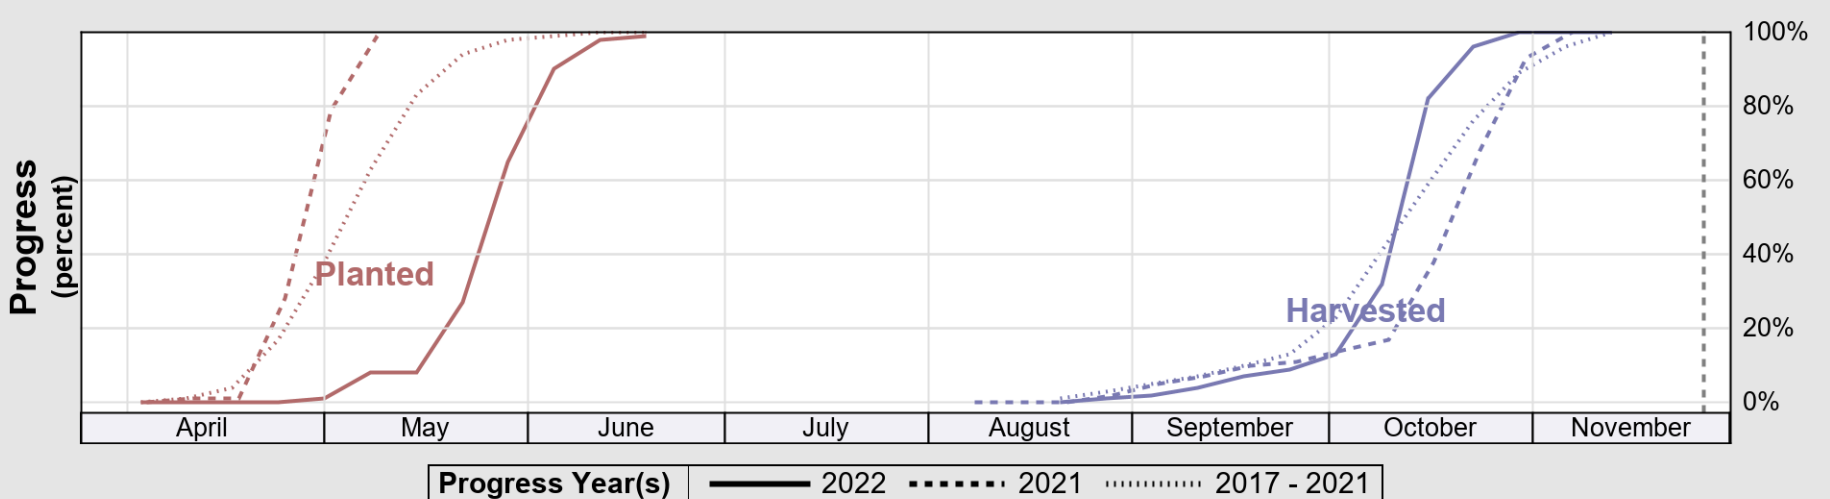

# Crop Progress and Condition: Soybeans in Minnesota , 2022

NASS

Source: National Agricultural Statistics Service (NASS), Crop Progress Report

USDA

# Crop Progress and Condition: Spring Wheat in Minnesota , 2022

NASS

Source: National Agricultural Statistics Service (NASS), Crop Progress Report

USDA

# Crop Progress and Condition: Sugar Beets in Minnesota , 2022

NASS

Source: National Agricultural Statistics Service (NASS), Crop Progress Report

USDA