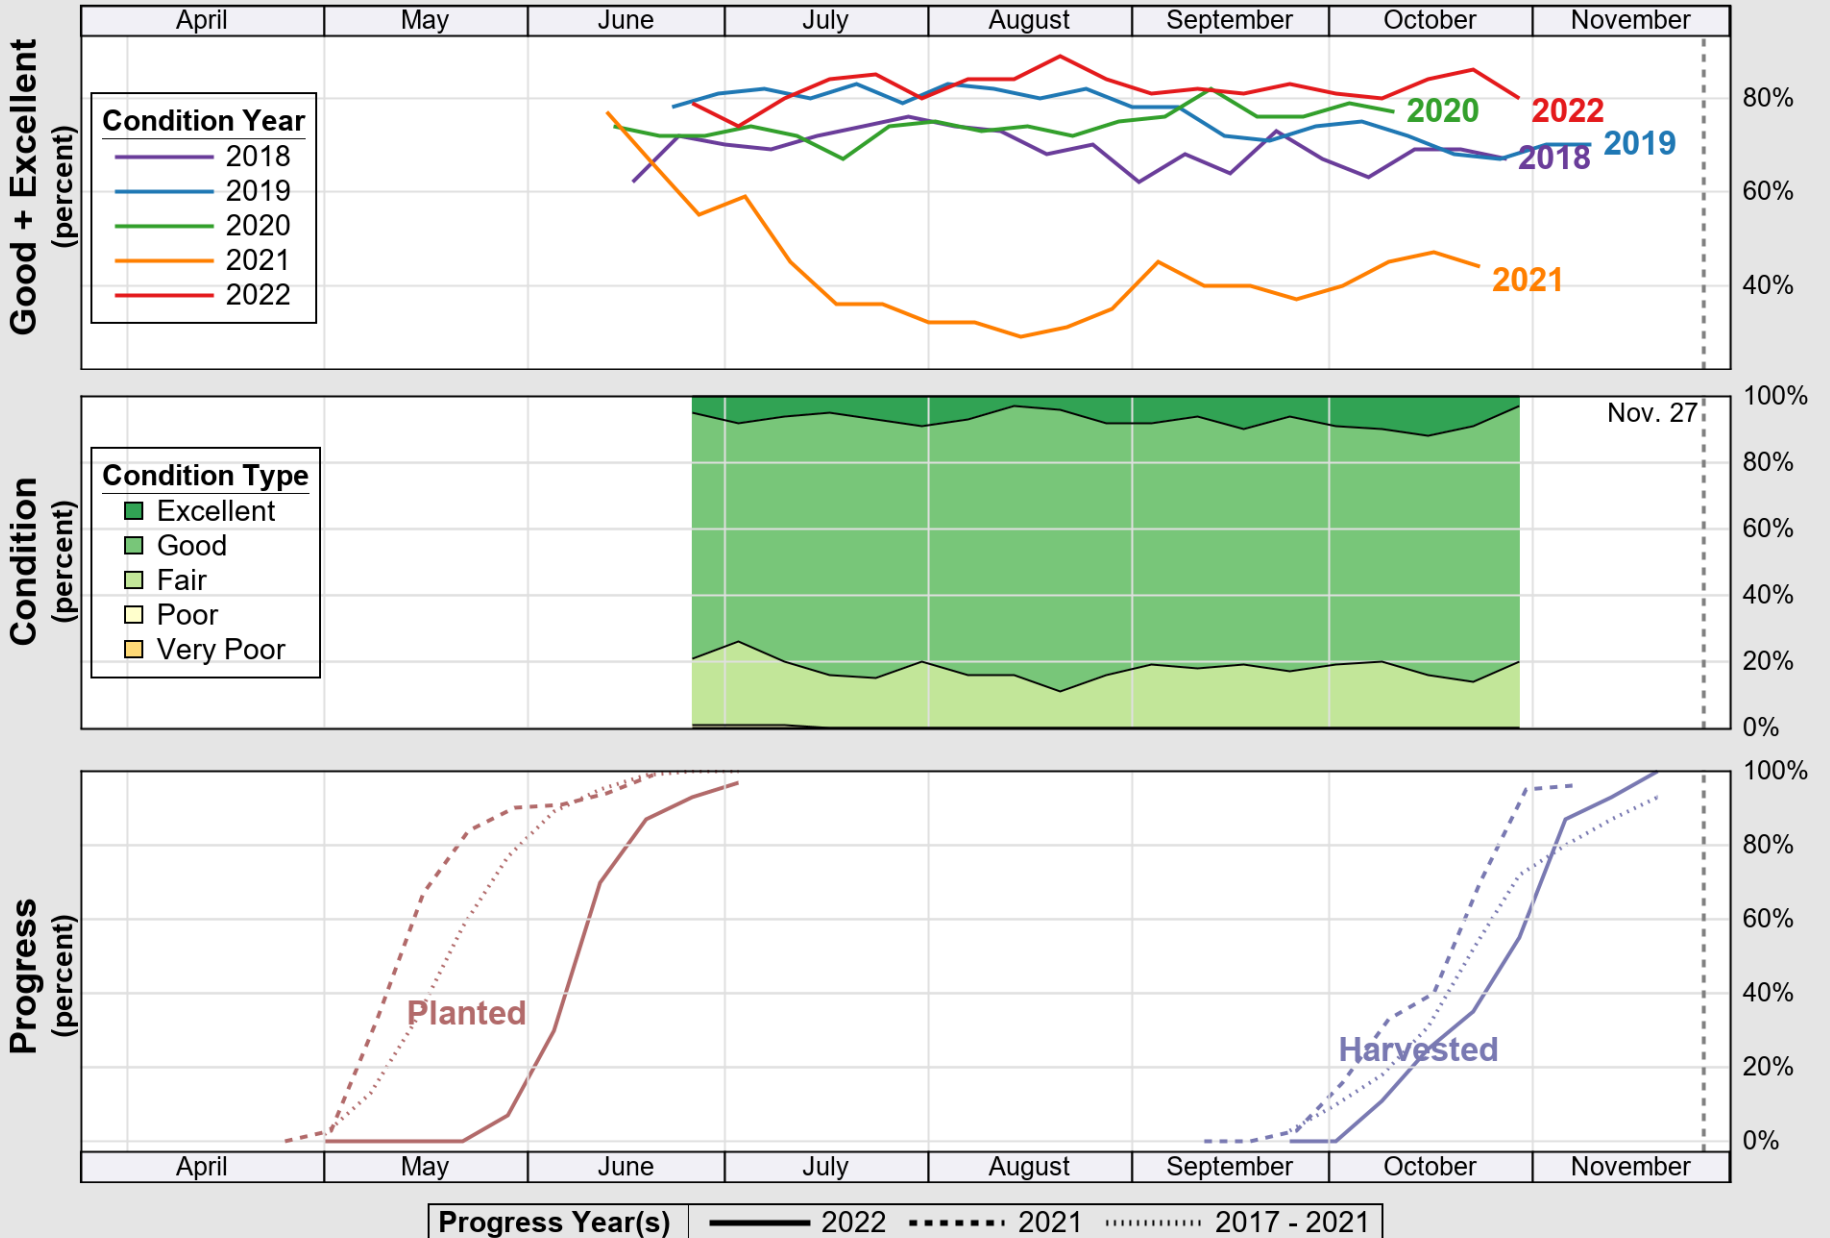

# Crop Progress and Condition: Spring Wheat in Minnesota , 2022

NASS

Source: National Agricultural Statistics Service (NASS), Crop Progress Report

USDA

# Crop Progress and Condition: Sugar Beets in Minnesota , 2022

NASS

Source: National Agricultural Statistics Service (NASS), Crop Progress Report

USDA

### Crop Progress and Condition: Sunflower in Minnesota , 2022

NASS

Source: National Agricultural Statistics Service (NASS), Crop Progress Report