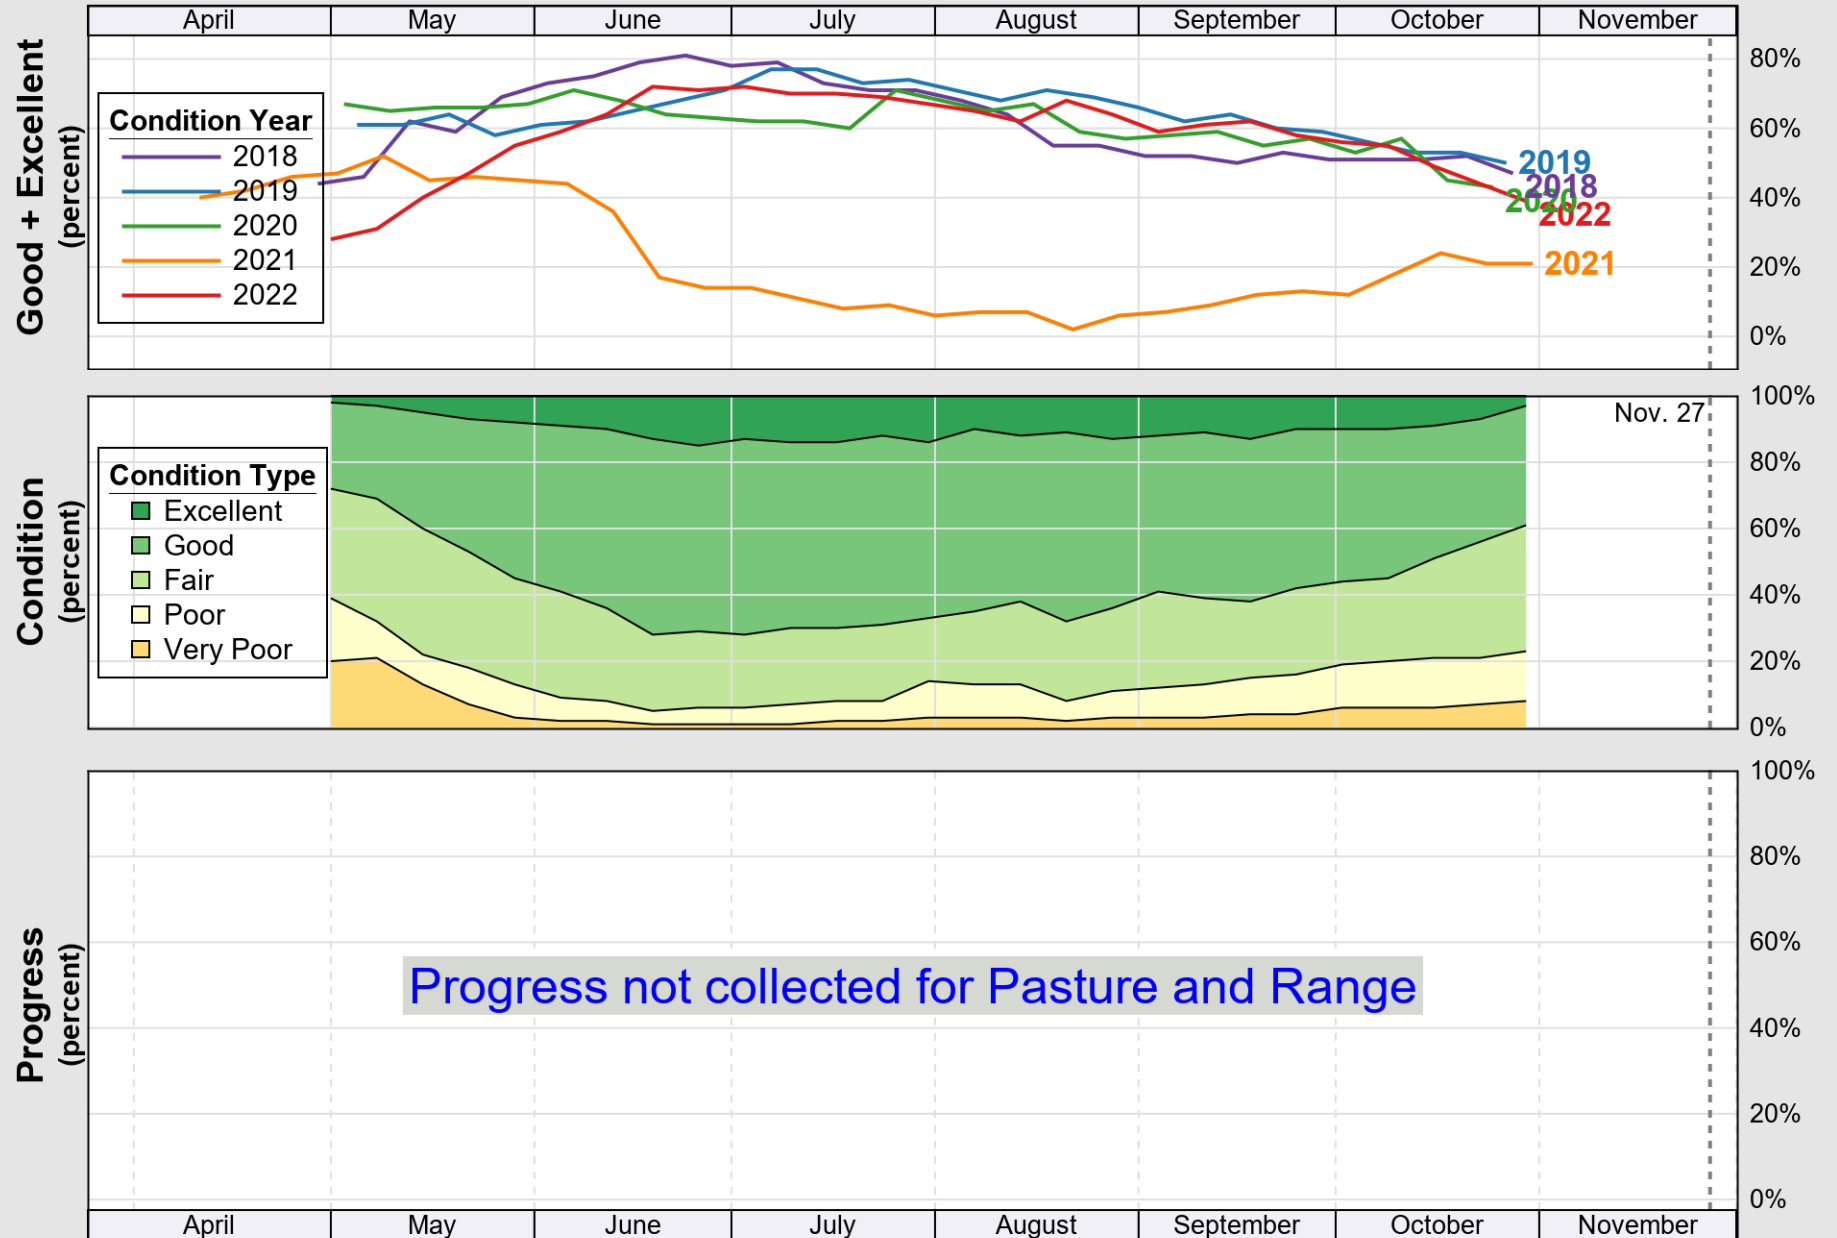

# Crop Progress and Condition: Corn in Minnesota , 2022

NASS

Source: National Agricultural Statistics Service (NASS), Crop Progress Report

USDA

# Crop Progress and Condition: Oats in Minnesota , 2022

NASS

Source: National Agricultural Statistics Service (NASS), Crop Progress Report

USDA

# Crop Progress and Condition: Pasture and Range in Minnesota, 2022

NASS

Source: National Agricultural Statistics Service (NASS), Crop Progress Report

USDA