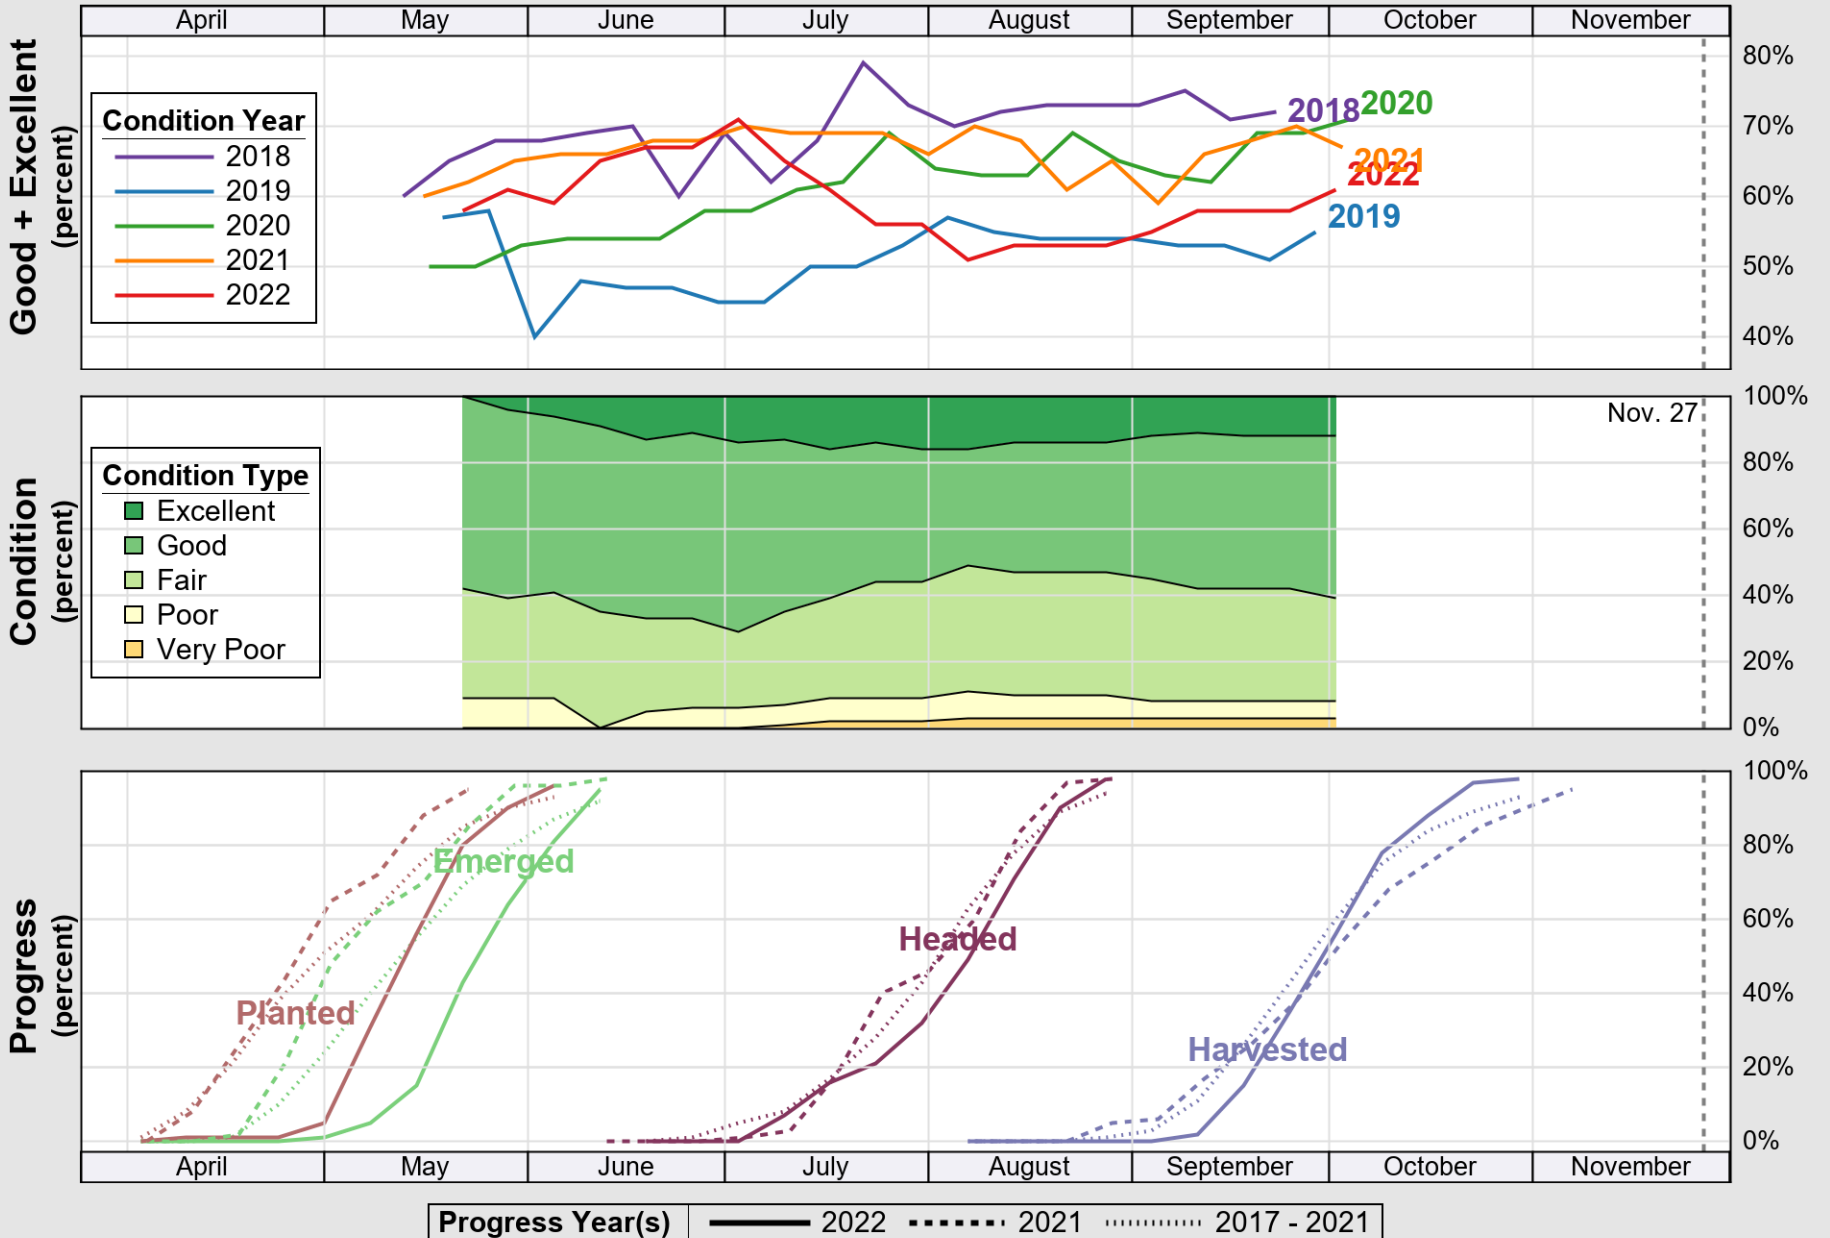

USDA

Crop Progress and Condition: Corn in Missouri, 2022

NASS

Progress Year(s) ——— 2022 - - - - - 2021 ······ 2017 - 2021

Source: National Agricultural Statistics Service (NASS), Crop Progress Report

USDA

Crop Progress and Condition: Cotton in Missouri , 2022

NASS

Source: National Agricultural Statistics Service (NASS), Crop Progress Report

USDA

Crop Progress and Condition: Pasture and Range in Missouri , 2022

NASS

Source: National Agricultural Statistics Service (NASS), Crop Progress Report

USDA

Crop Progress and Condition: Rice in Missouri , 2022

NASS

Source: National Agricultural Statistics Service (NASS), Crop Progress Report

USDA

Crop Progress and Condition: Soybeans in Missouri, 2022

NASS

Source: National Agricultural Statistics Service (NASS), Crop Progress Report

USDA

Crop Progress and Condition: Winter Wheat in Missouri , 2022

NASS

Source: National Agricultural Statistics Service (NASS), Crop Progress Report