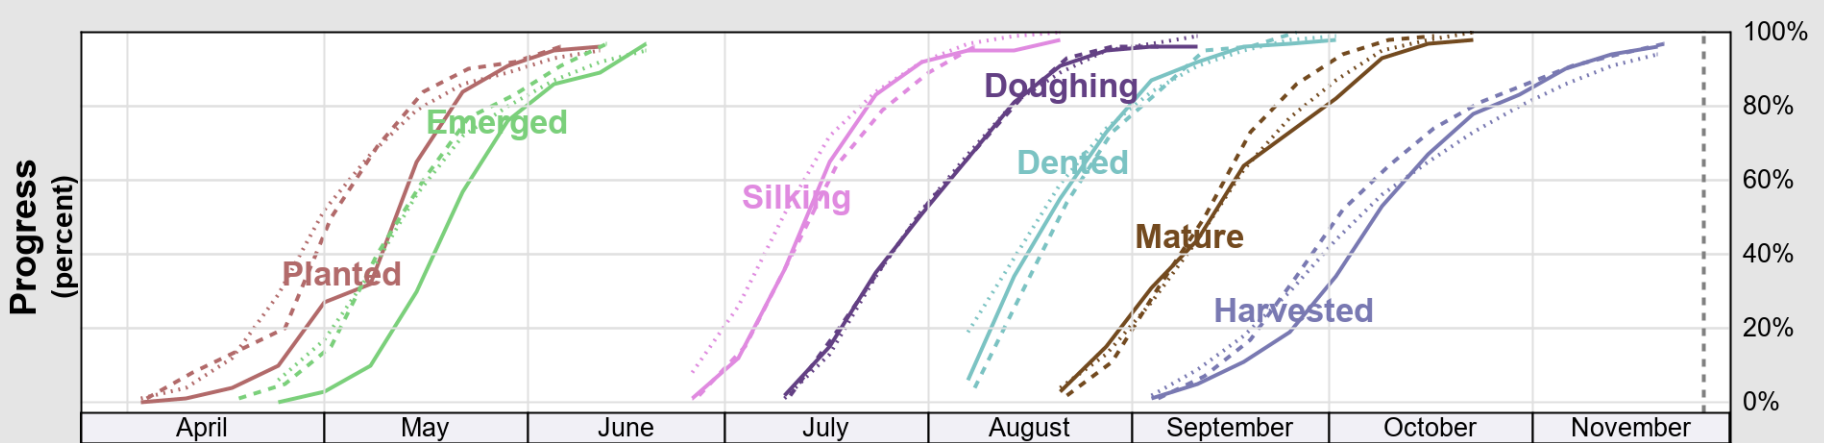

USDA

Crop Progress and Condition: Corn in Missouri, 2022

NASS

Progress Year(s) ——— 2022 - - - - - 2021 ······ 2017 - 2021

Source: National Agricultural Statistics Service (NASS), Crop Progress Report

USDA

Crop Progress and Condition: Cotton in Missouri , 2022

NASS

Source: National Agricultural Statistics Service (NASS), Crop Progress Report

USDA

Crop Progress and Condition: Pasture and Range in Missouri , 2022

NASS

Source: National Agricultural Statistics Service (NASS), Crop Progress Report