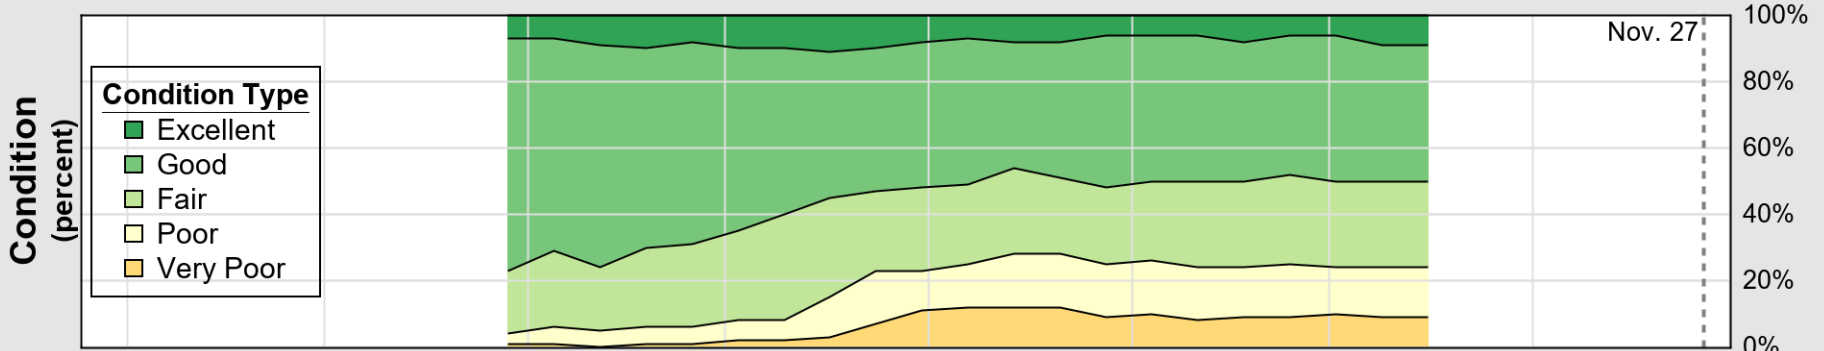

USDA

Crop Progress and Condition: Corn in Missouri, 2022

NASS

Progress Year(s) ——— 2022 - - - - - 2021 ······ 2017 - 2021

Source: National Agricultural Statistics Service (NASS), Crop Progress Report

USDA

Crop Progress and Condition: Cotton in Missouri , 2022