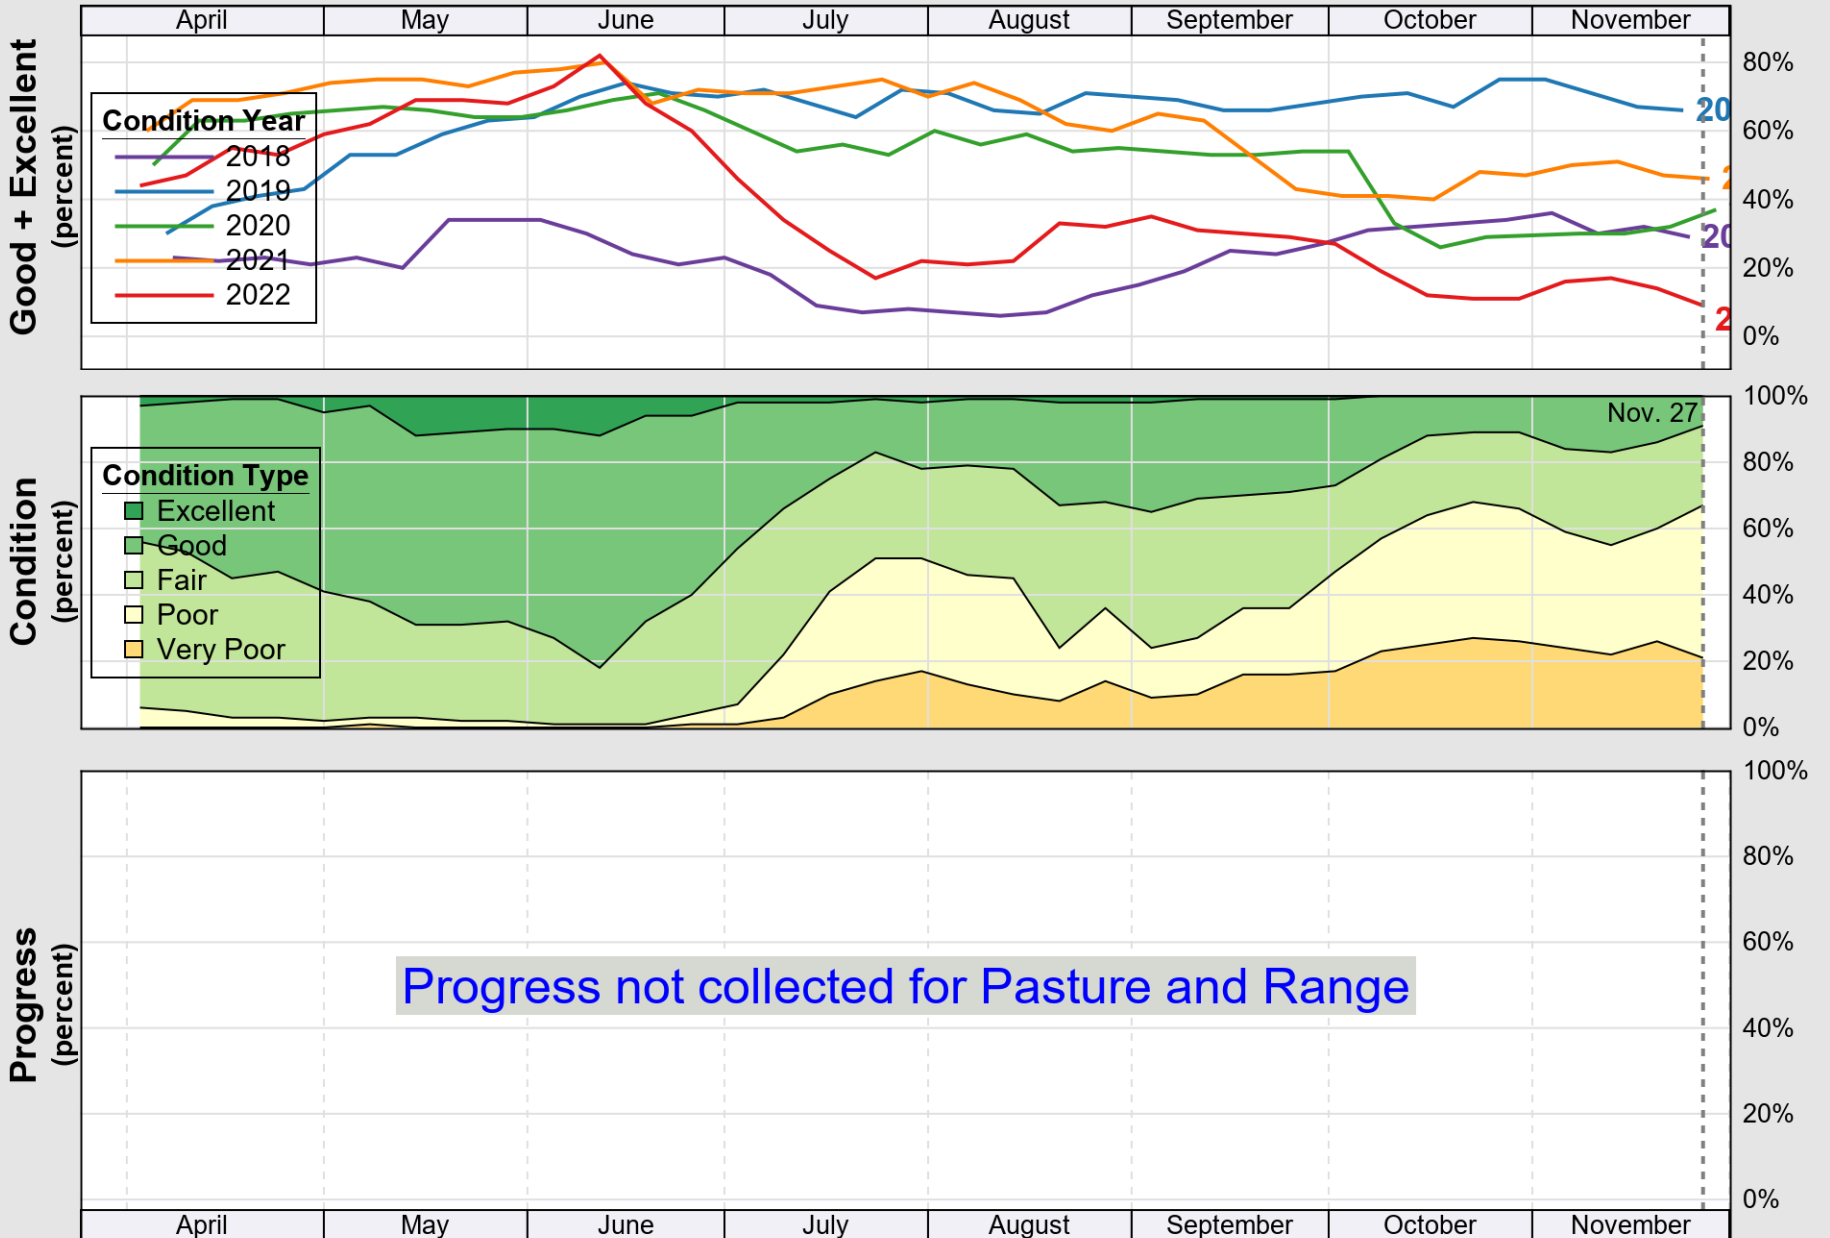

USDA

Crop Progress and Condition: Corn in Missouri, 2022

NASS

Progress Year(s) ——— 2022 - - - - - 2021 ······ 2017 - 2021

Source: National Agricultural Statistics Service (NASS), Crop Progress Report

USDA

Crop Progress and Condition: Cotton in Missouri , 2022

NASS

Source: National Agricultural Statistics Service (NASS), Crop Progress Report

USDA

Crop Progress and Condition: Pasture and Range in Missouri , 2022

NASS

Source: National Agricultural Statistics Service (NASS), Crop Progress Report

USDA

Crop Progress and Condition: Rice in Missouri , 2022

NASS

Source: National Agricultural Statistics Service (NASS), Crop Progress Report

USDA

Crop Progress and Condition: Soybeans in Missouri, 2022

NASS