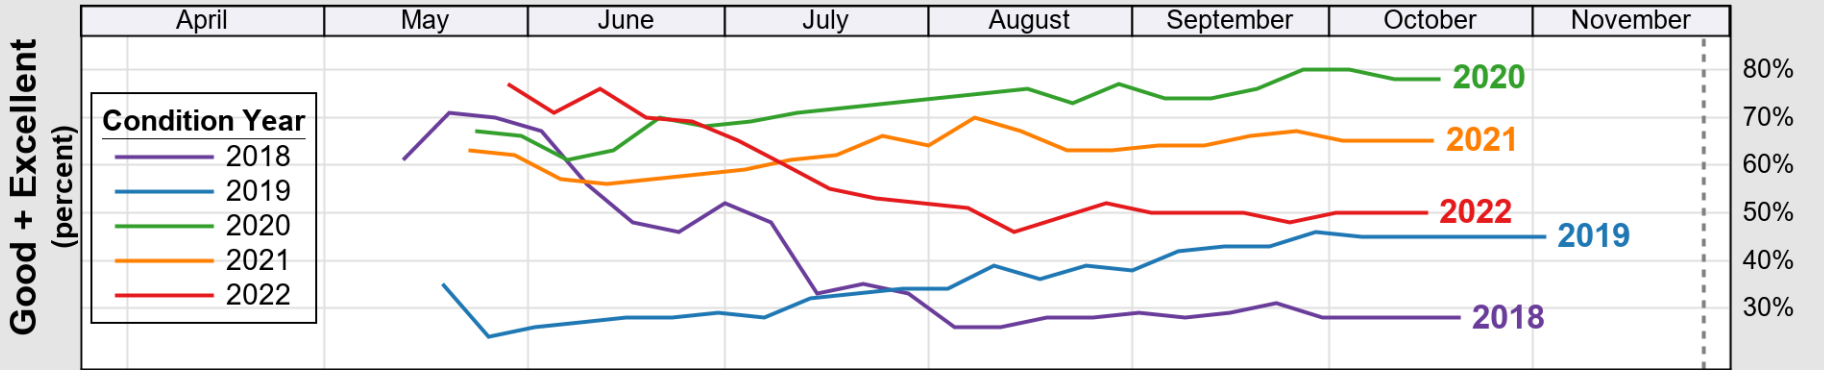

USDA

Crop Progress and Condition: Corn in Missouri, 2022

NASS

Progress Year(s) ——— 2022 - - - - - 2021 ······ 2017 - 2021

Source: National Agricultural Statistics Service (NASS), Crop Progress Report

USDA

Crop Progress and Condition: Cotton in Missouri , 2022