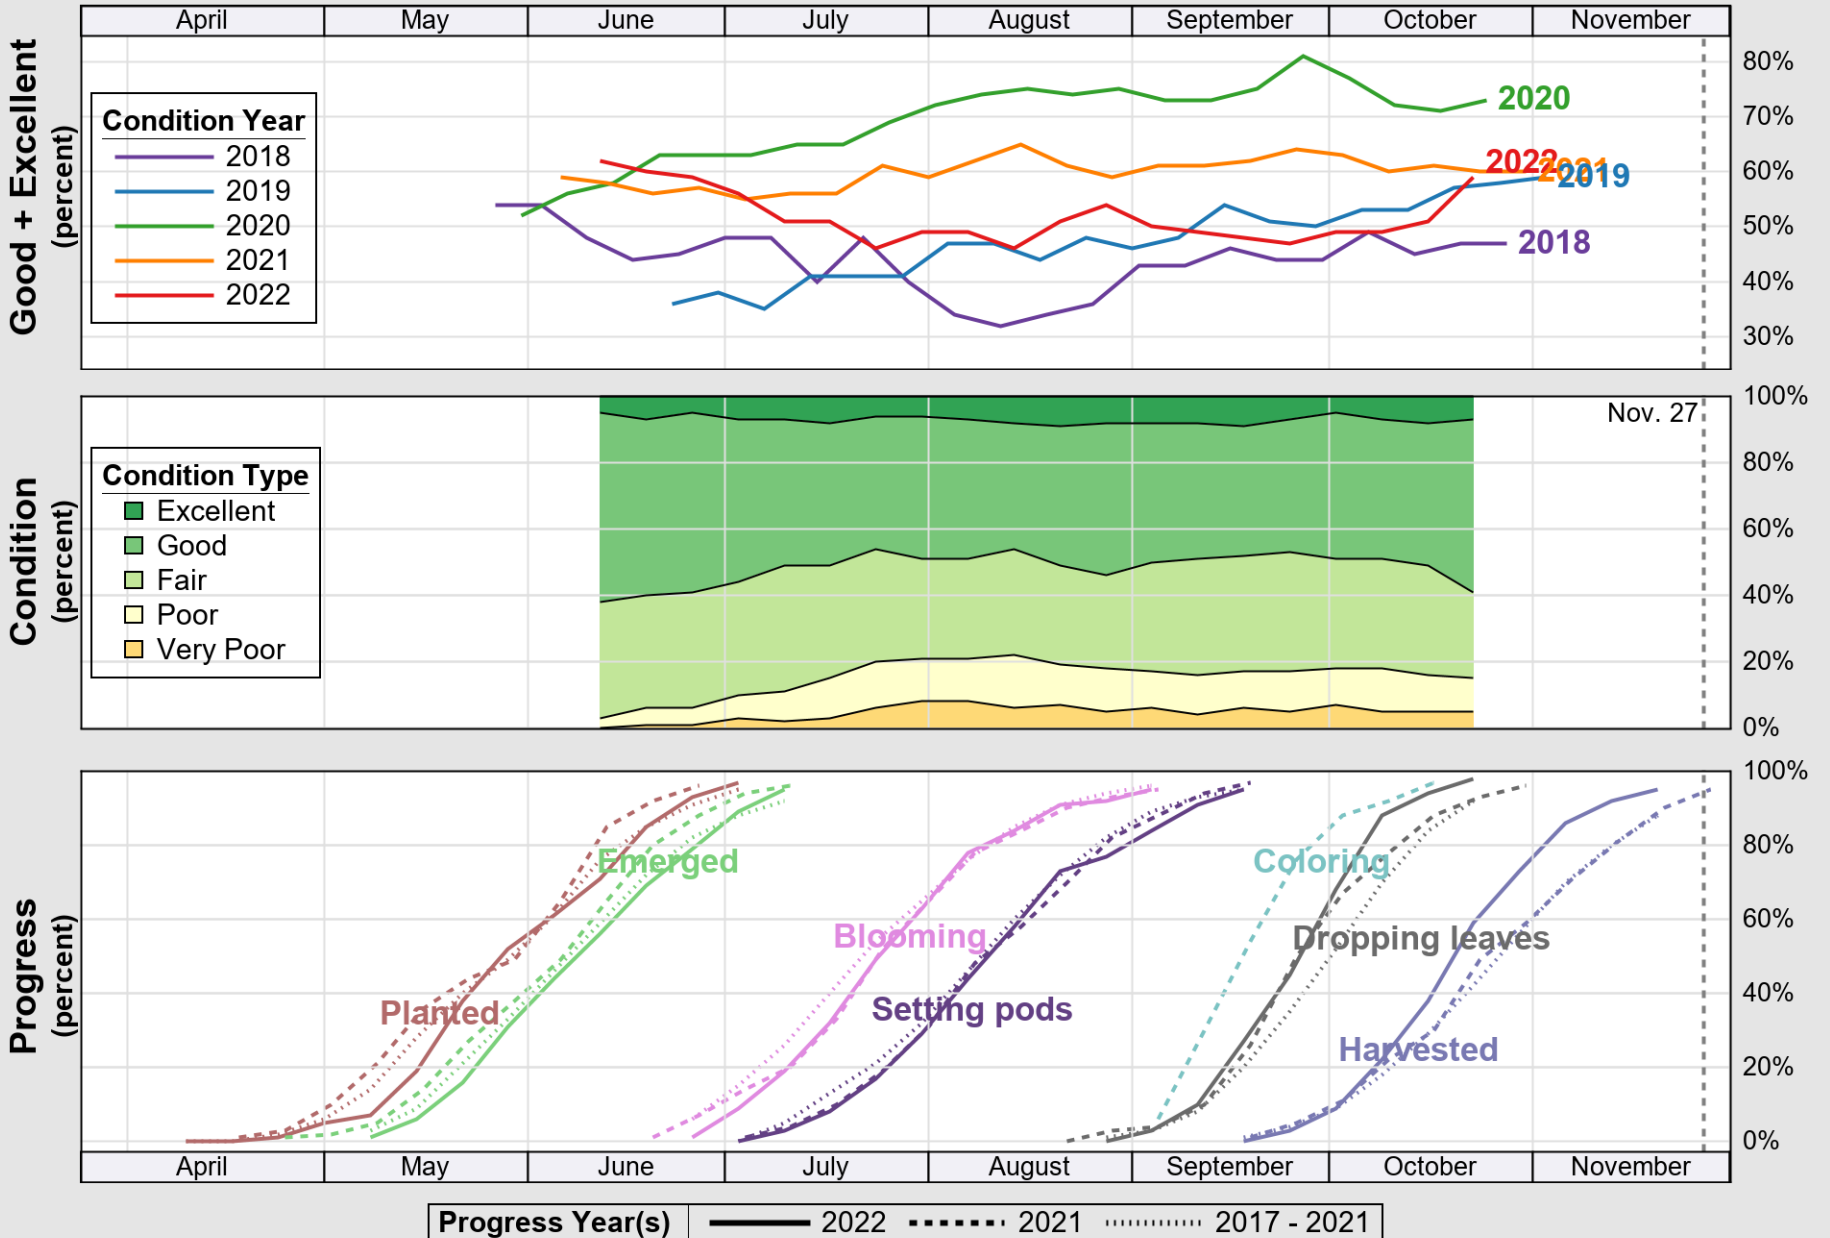

USDA

Crop Progress and Condition: Corn in Missouri, 2022

NASS

Progress Year(s) ——— 2022 - - - - - 2021 ······ 2017 - 2021

Source: National Agricultural Statistics Service (NASS), Crop Progress Report

USDA

Crop Progress and Condition: Cotton in Missouri , 2022

USDA

Crop Progress and Condition: Rice in Missouri , 2022

NASS

Source: National Agricultural Statistics Service (NASS), Crop Progress Report

USDA

Crop Progress and Condition: Soybeans in Missouri, 2022

NASS

Source: National Agricultural Statistics Service (NASS), Crop Progress Report

USDA

Crop Progress and Condition: Winter Wheat in Missouri , 2022

NASS

Source: National Agricultural Statistics Service (NASS), Crop Progress Report