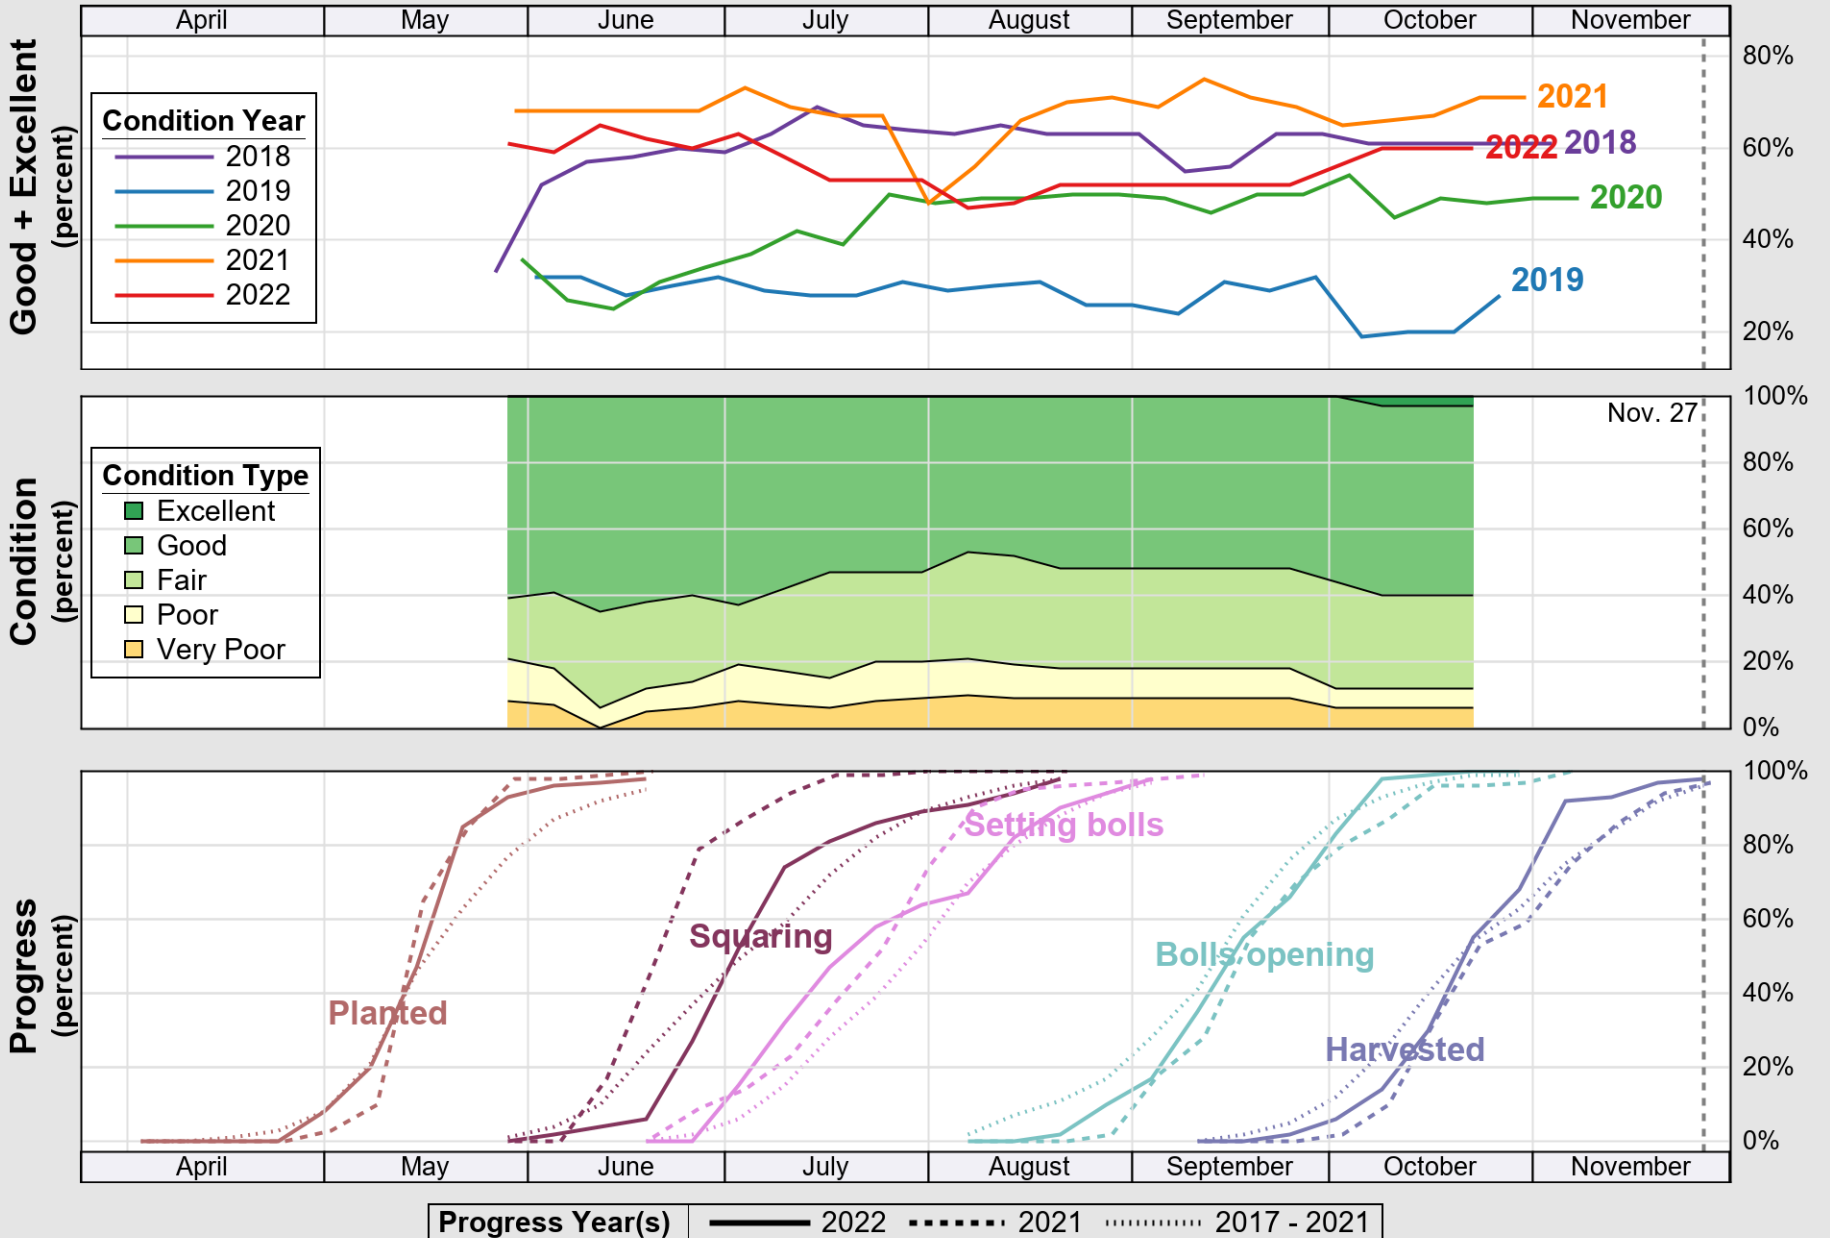

USDA

Crop Progress and Condition: Corn in Missouri, 2022

NASS

Progress Year(s) ——— 2022 - - - - - 2021 ······ 2017 - 2021

Source: National Agricultural Statistics Service (NASS), Crop Progress Report

USDA

Crop Progress and Condition: Cotton in Missouri , 2022

NASS

Source: National Agricultural Statistics Service (NASS), Crop Progress Report

USDA

Crop Progress and Condition: Pasture and Range in Missouri , 2022

NASS

Source: National Agricultural Statistics Service (NASS), Crop Progress Report

USDA

Crop Progress and Condition: Rice in Missouri , 2022

NASS

Source: National Agricultural Statistics Service (NASS), Crop Progress Report

USDA

Crop Progress and Condition: Soybeans in Missouri, 2022

NASS