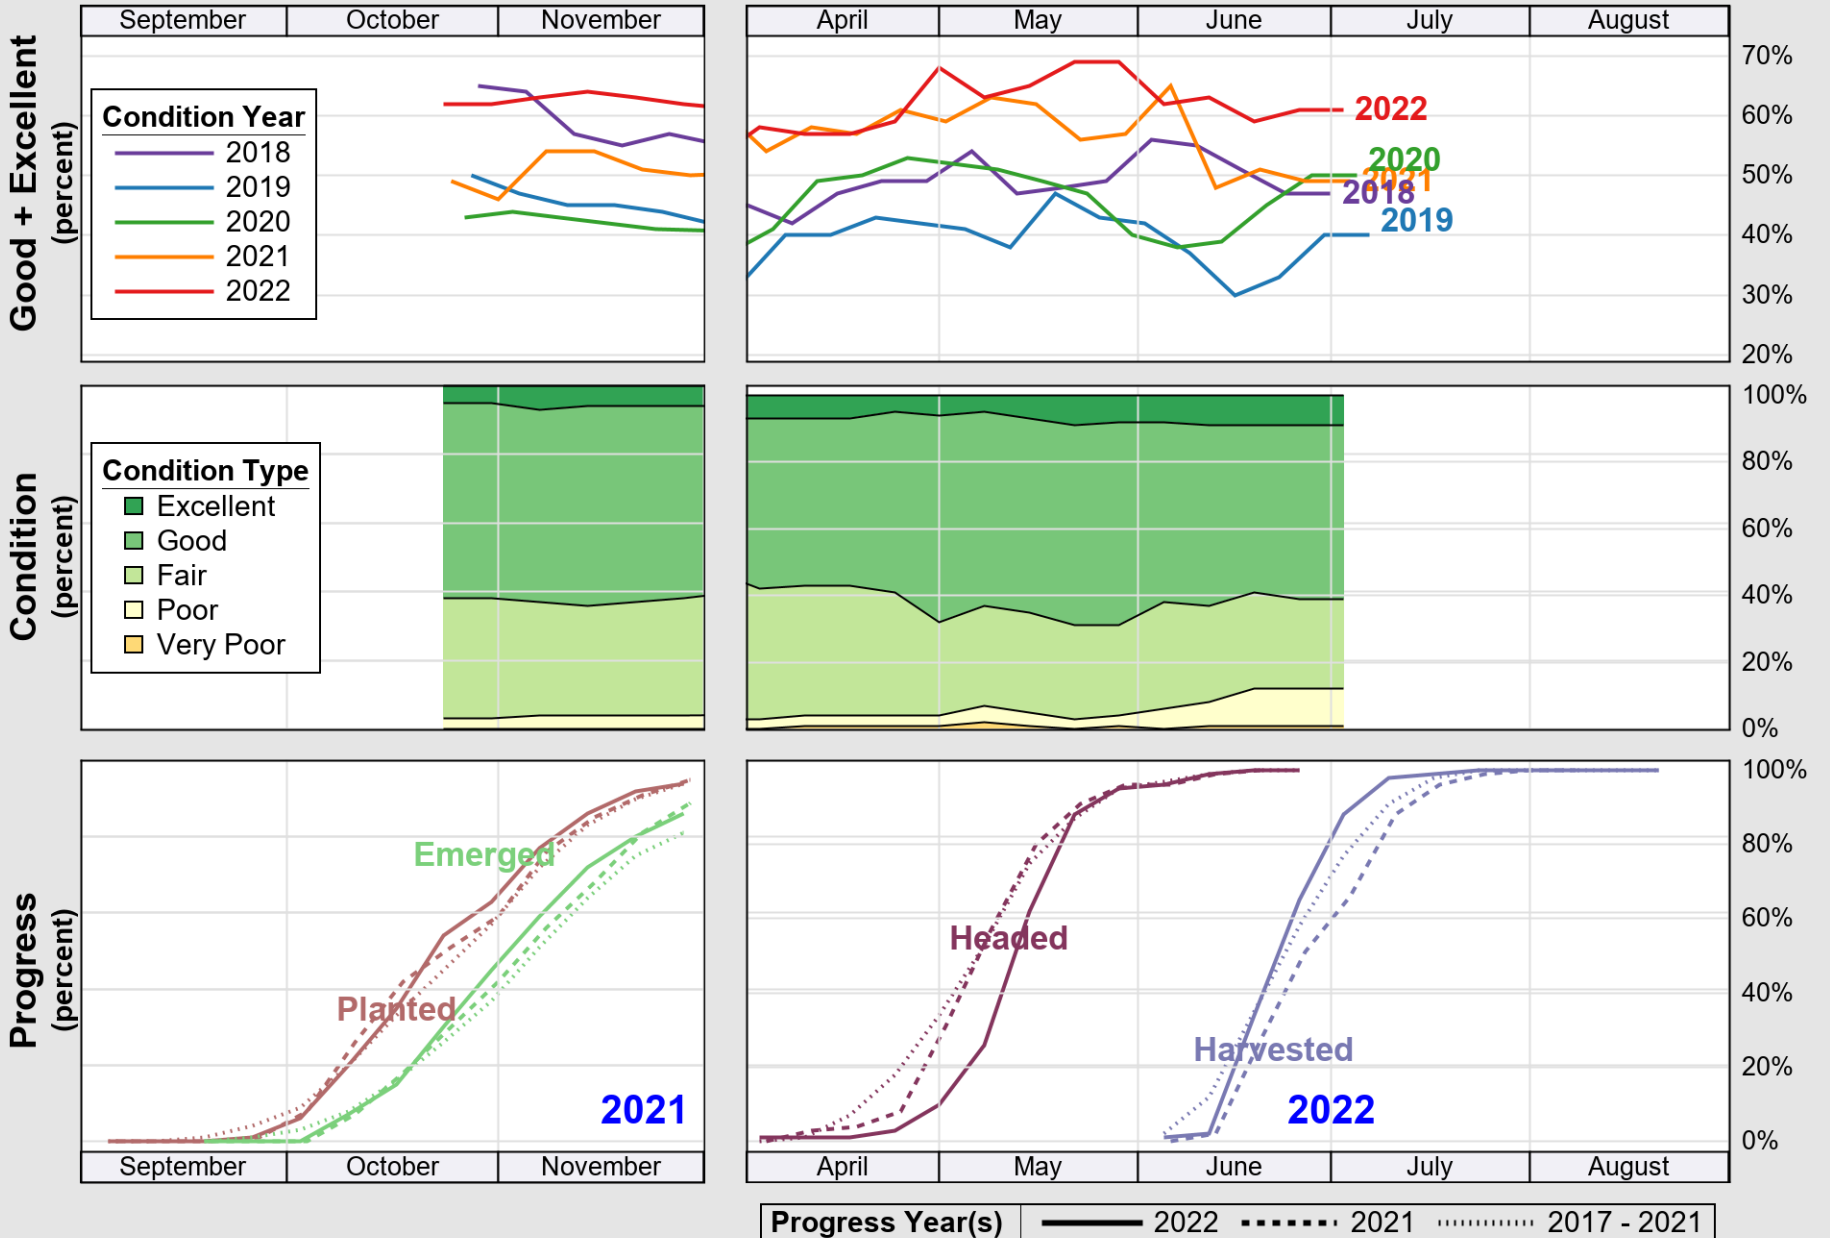

USDA

Crop Progress and Condition: Corn in Missouri, 2022

NASS

Progress Year(s) ——— 2022 - - - - - 2021 ······ 2017 - 2021

Source: National Agricultural Statistics Service (NASS), Crop Progress Report

USDA

Crop Progress and Condition: Cotton in Missouri , 2022

NASS

Source: National Agricultural Statistics Service (NASS), Crop Progress Report

USDA

Crop Progress and Condition: Pasture and Range in Missouri , 2022

NASS

Source: National Agricultural Statistics Service (NASS), Crop Progress Report

USDA

Crop Progress and Condition: Rice in Missouri , 2022

NASS

Source: National Agricultural Statistics Service (NASS), Crop Progress Report

USDA

Crop Progress and Condition: Soybeans in Missouri, 2022

NASS

Source: National Agricultural Statistics Service (NASS), Crop Progress Report

USDA

Crop Progress and Condition: Winter Wheat in Missouri , 2022

NASS

Source: National Agricultural Statistics Service (NASS), Crop Progress Report