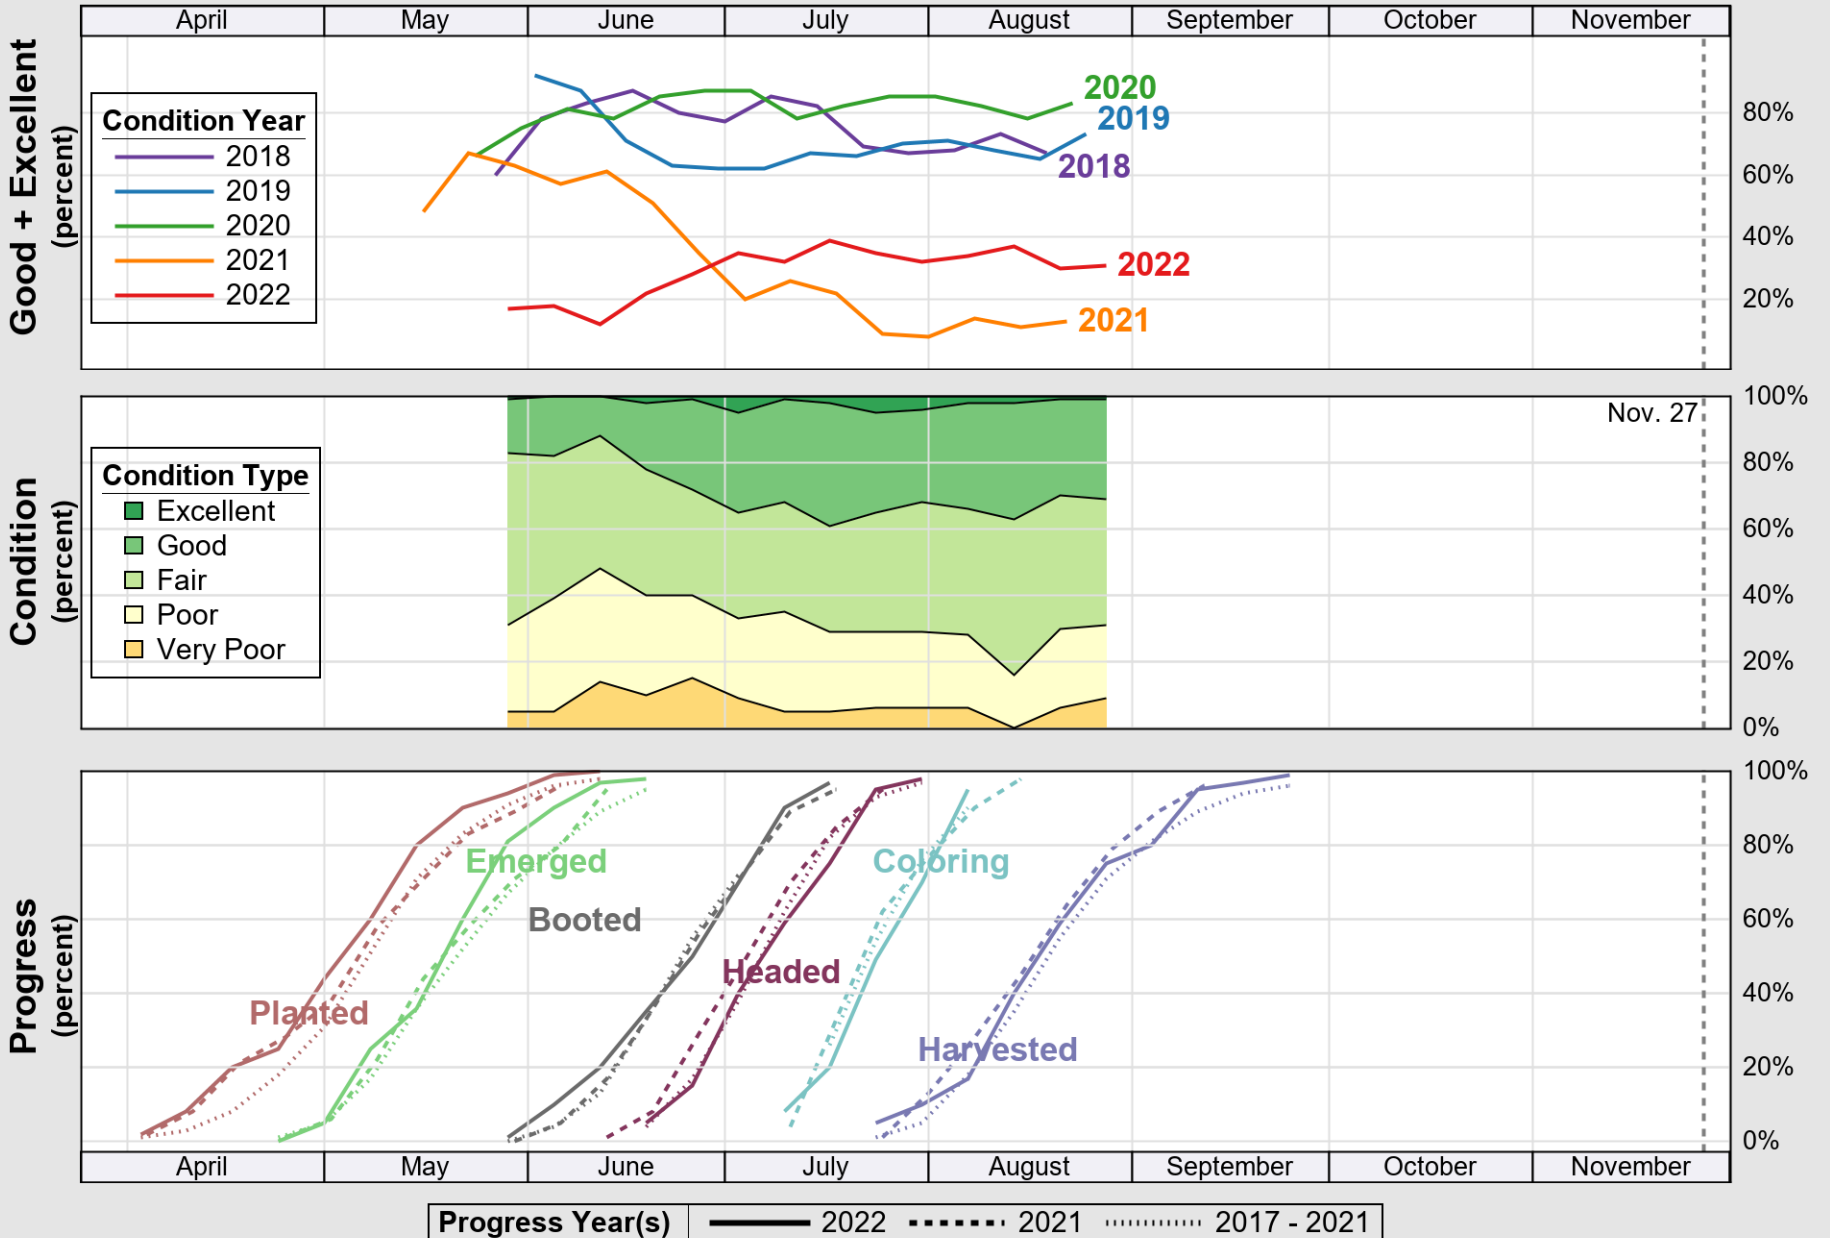

USDA

Crop Progress and Condition: Barley in Montana , 2022

NASS

Source: National Agricultural Statistics Service (NASS), Crop Progress Report

USDA

Crop Progress and Condition: Corn in Montana , 2022

NASS

Progress Year(s) — 2022 2021 2017 - 2021

Source: National Agricultural Statistics Service (NASS), Crop Progress Report

USDA

Crop Progress and Condition: Oats in Montana , 2022

NASS

Source: National Agricultural Statistics Service (NASS), Crop Progress Report

USDA

Crop Progress and Condition: Pasture and Range in Montana , 2022

NASS

Source: National Agricultural Statistics Service (NASS), Crop Progress Report

USDA

Crop Progress and Condition: Spring Wheat in Montana , 2022