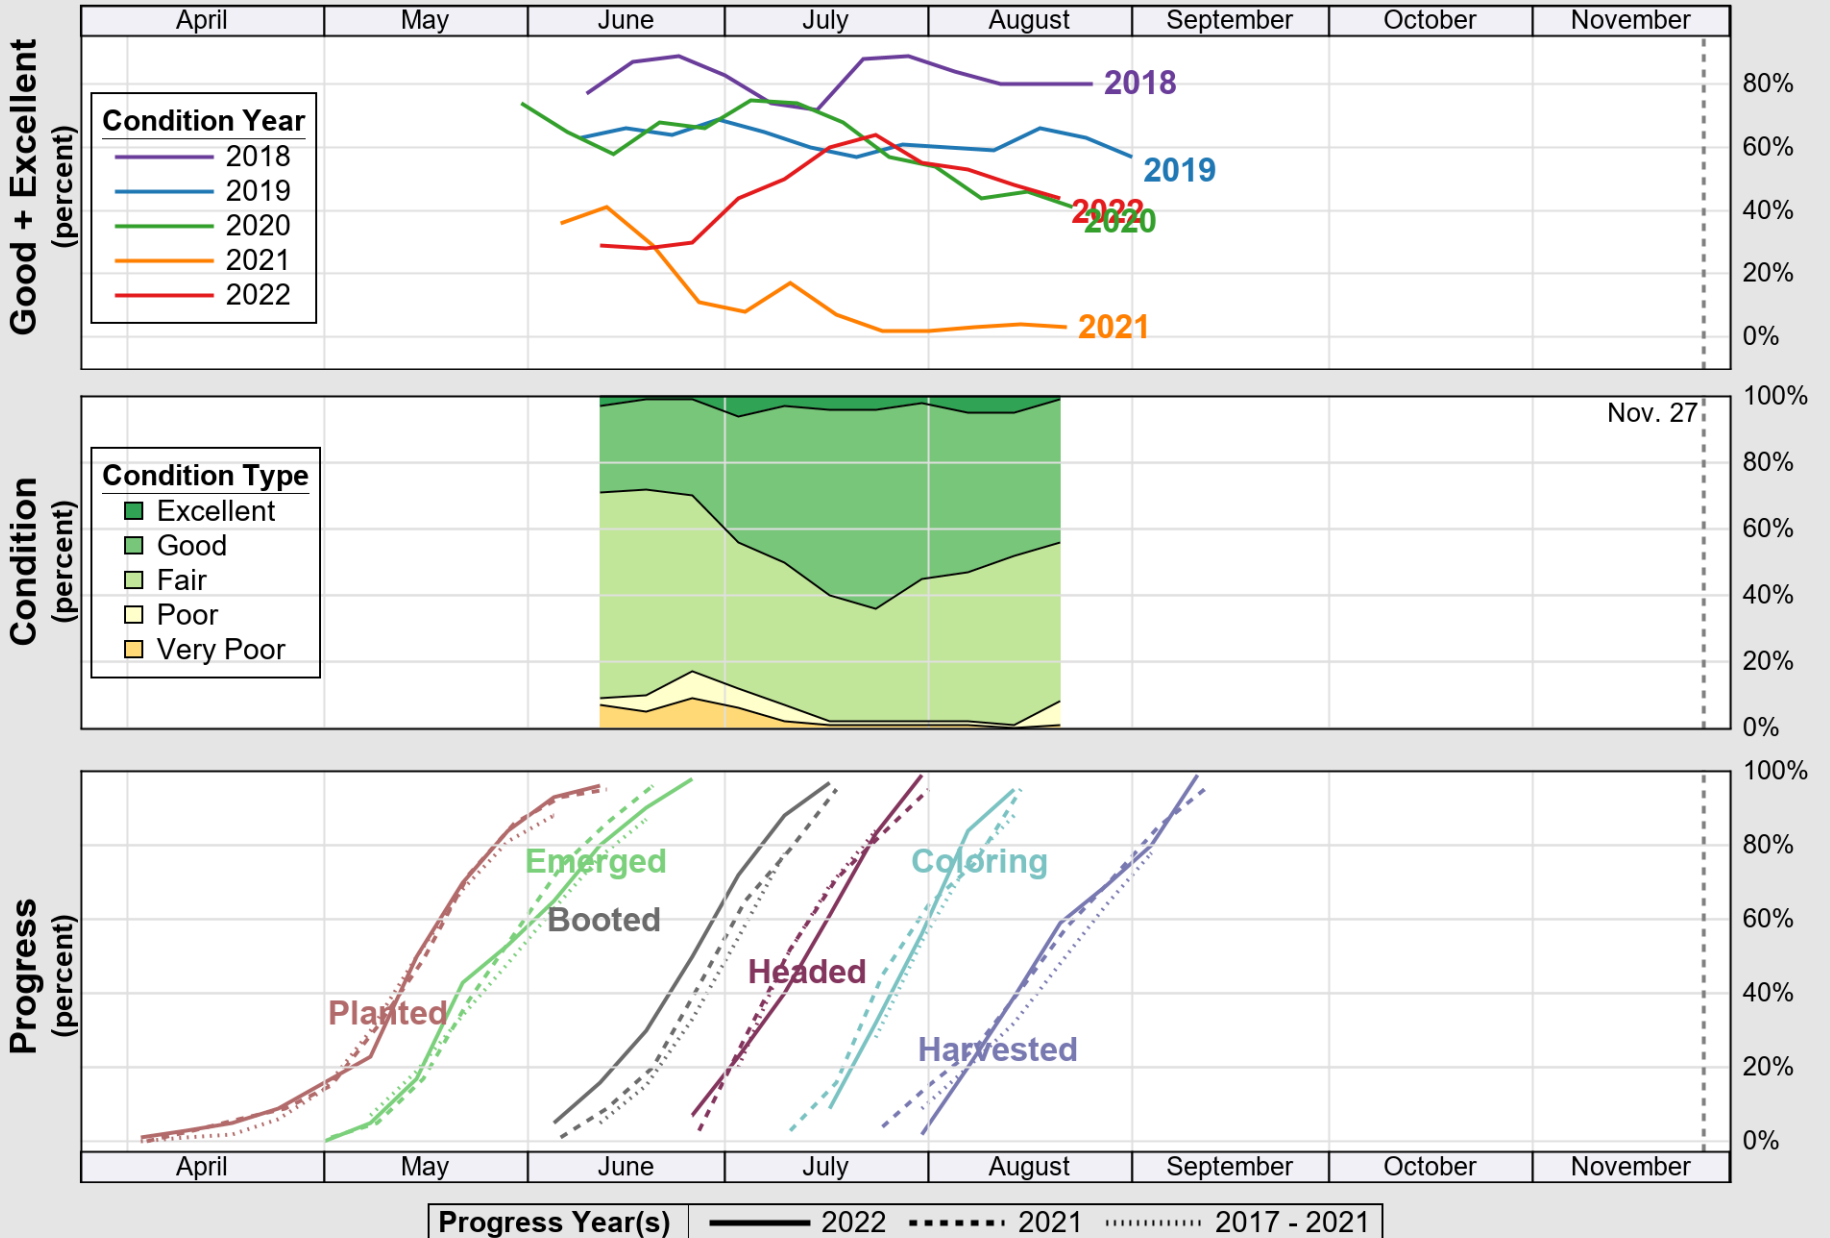

USDA

Crop Progress and Condition: Barley in Montana , 2022

NASS

Source: National Agricultural Statistics Service (NASS), Crop Progress Report

USDA

Crop Progress and Condition: Corn in Montana , 2022

NASS

Progress Year(s) — 2022 2021 2017 - 2021

Source: National Agricultural Statistics Service (NASS), Crop Progress Report

USDA

Crop Progress and Condition: Oats in Montana , 2022

NASS

Source: National Agricultural Statistics Service (NASS), Crop Progress Report

USDA

Crop Progress and Condition: Pasture and Range in Montana , 2022

NASS

Source: National Agricultural Statistics Service (NASS), Crop Progress Report

USDA

Crop Progress and Condition: Spring Wheat in Montana , 2022