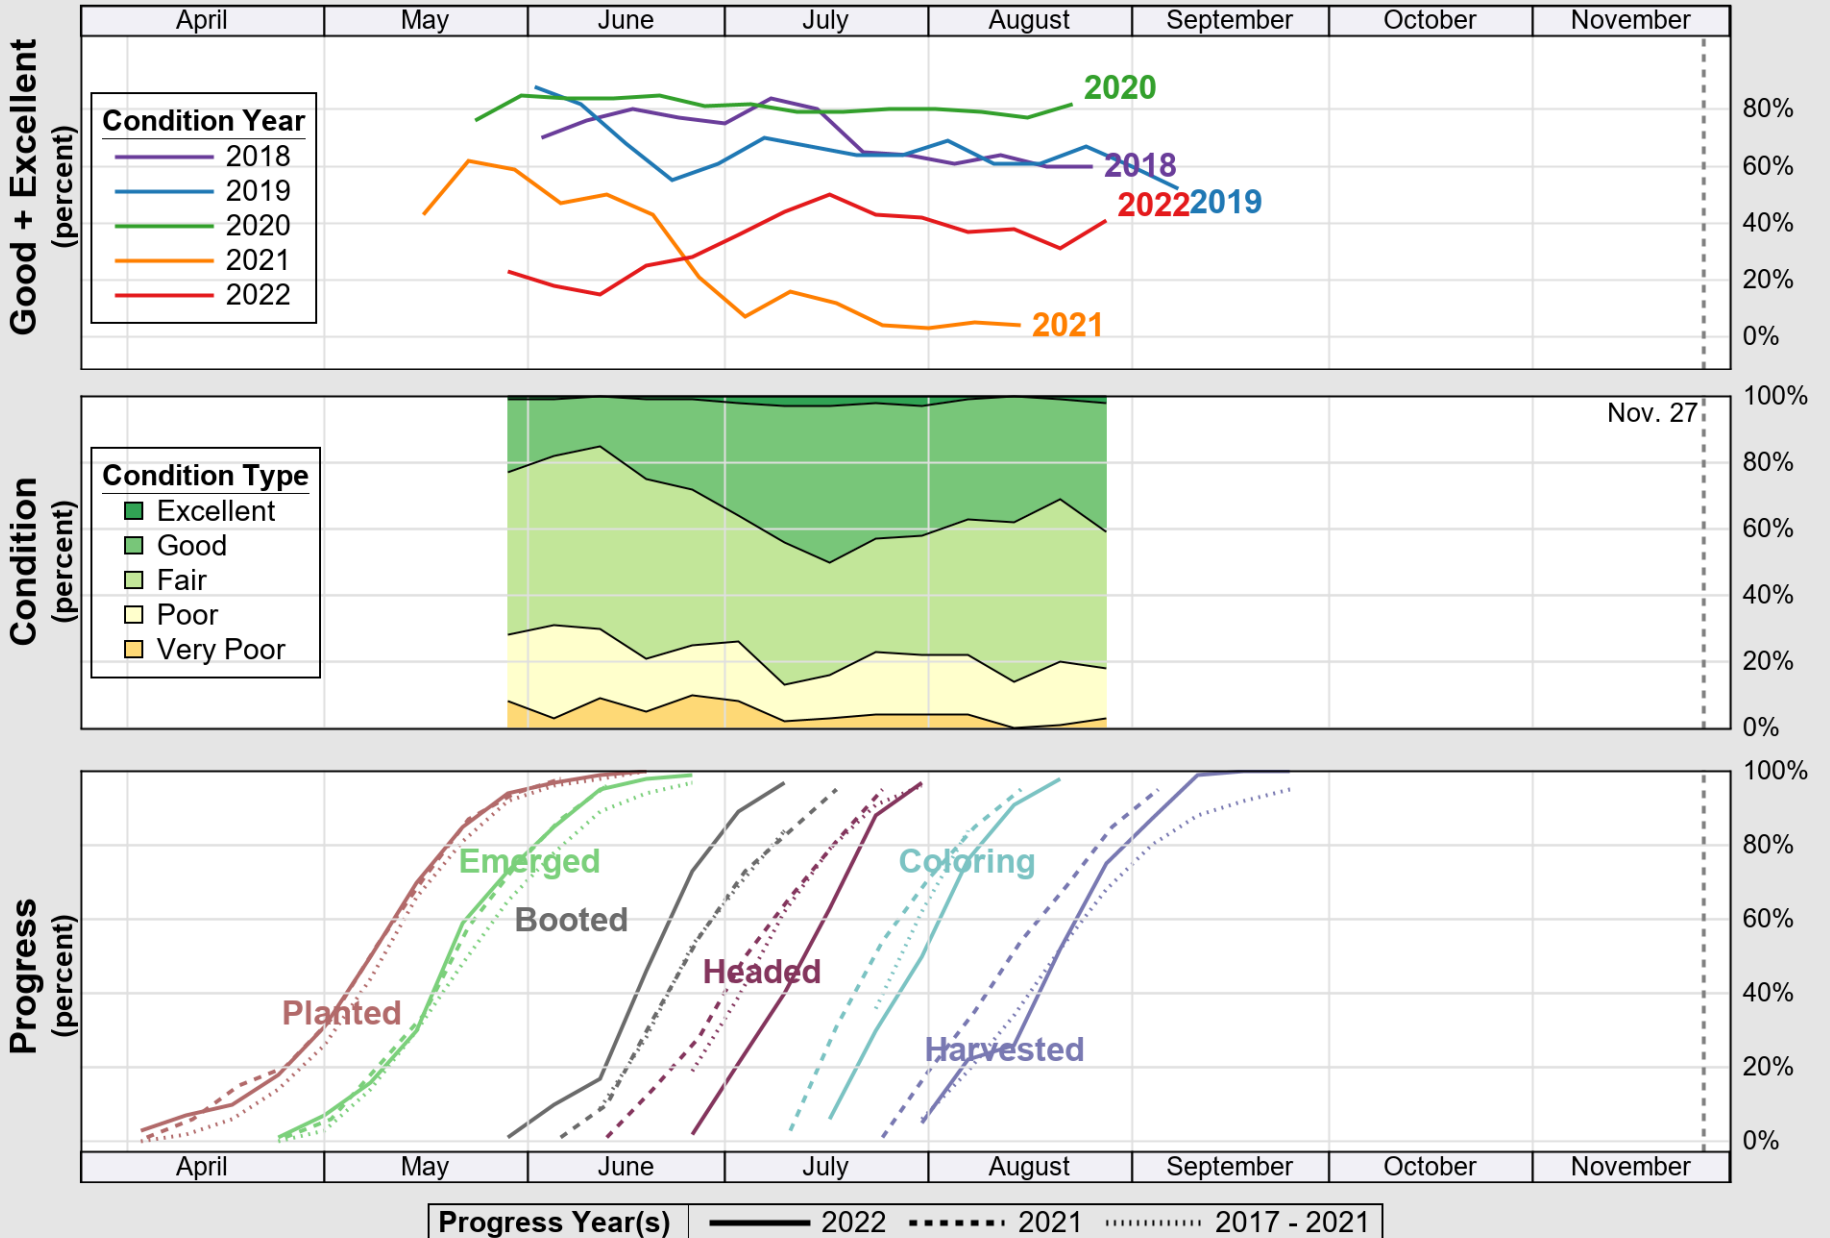

USDA

Crop Progress and Condition: Barley in Montana , 2022

NASS

Source: National Agricultural Statistics Service (NASS), Crop Progress Report

USDA

Crop Progress and Condition: Corn in Montana , 2022

NASS

Progress Year(s) — 2022 2021 2017 - 2021

Source: National Agricultural Statistics Service (NASS), Crop Progress Report

USDA

Crop Progress and Condition: Oats in Montana , 2022

NASS

Source: National Agricultural Statistics Service (NASS), Crop Progress Report

USDA

Crop Progress and Condition: Pasture and Range in Montana , 2022

NASS

Source: National Agricultural Statistics Service (NASS), Crop Progress Report

USDA

Crop Progress and Condition: Spring Wheat in Montana , 2022

NASS

Source: National Agricultural Statistics Service (NASS), Crop Progress Report

USDA

Crop Progress and Condition: Sugar Beets in Montana , 2022

NASS

Source: National Agricultural Statistics Service (NASS), Crop Progress Report