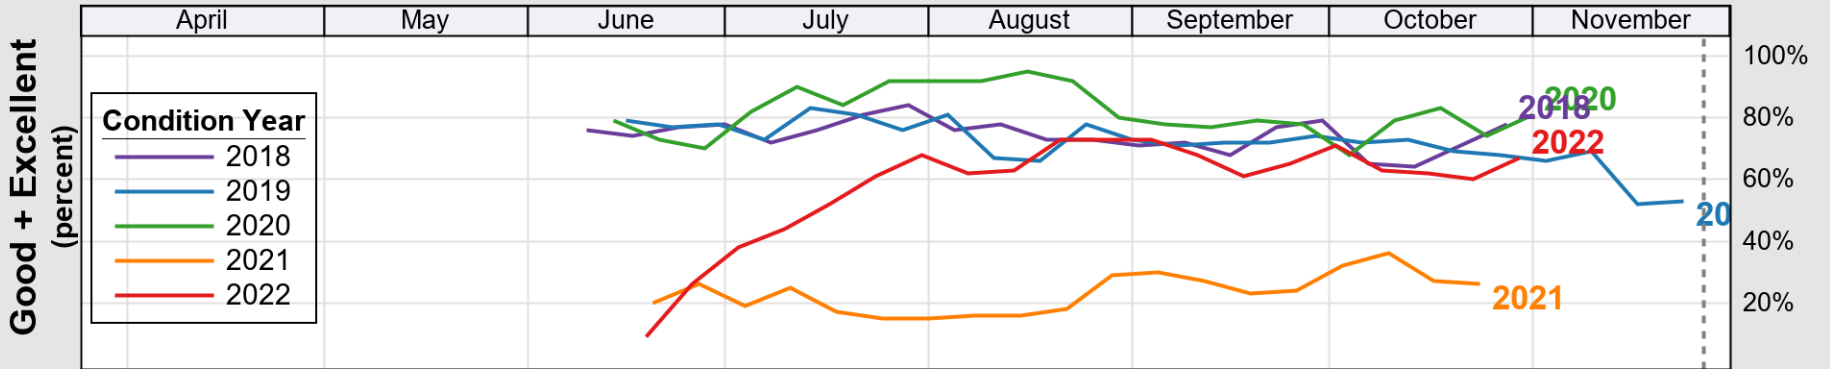

USDA

Crop Progress and Condition: Barley in Montana , 2022

NASS

Source: National Agricultural Statistics Service (NASS), Crop Progress Report

USDA

Crop Progress and Condition: Corn in Montana , 2022

NASS

Progress Year(s) — 2022 2021 2017 - 2021

Source: National Agricultural Statistics Service (NASS), Crop Progress Report

USDA

Crop Progress and Condition: Oats in Montana , 2022

NASS

Source: National Agricultural Statistics Service (NASS), Crop Progress Report