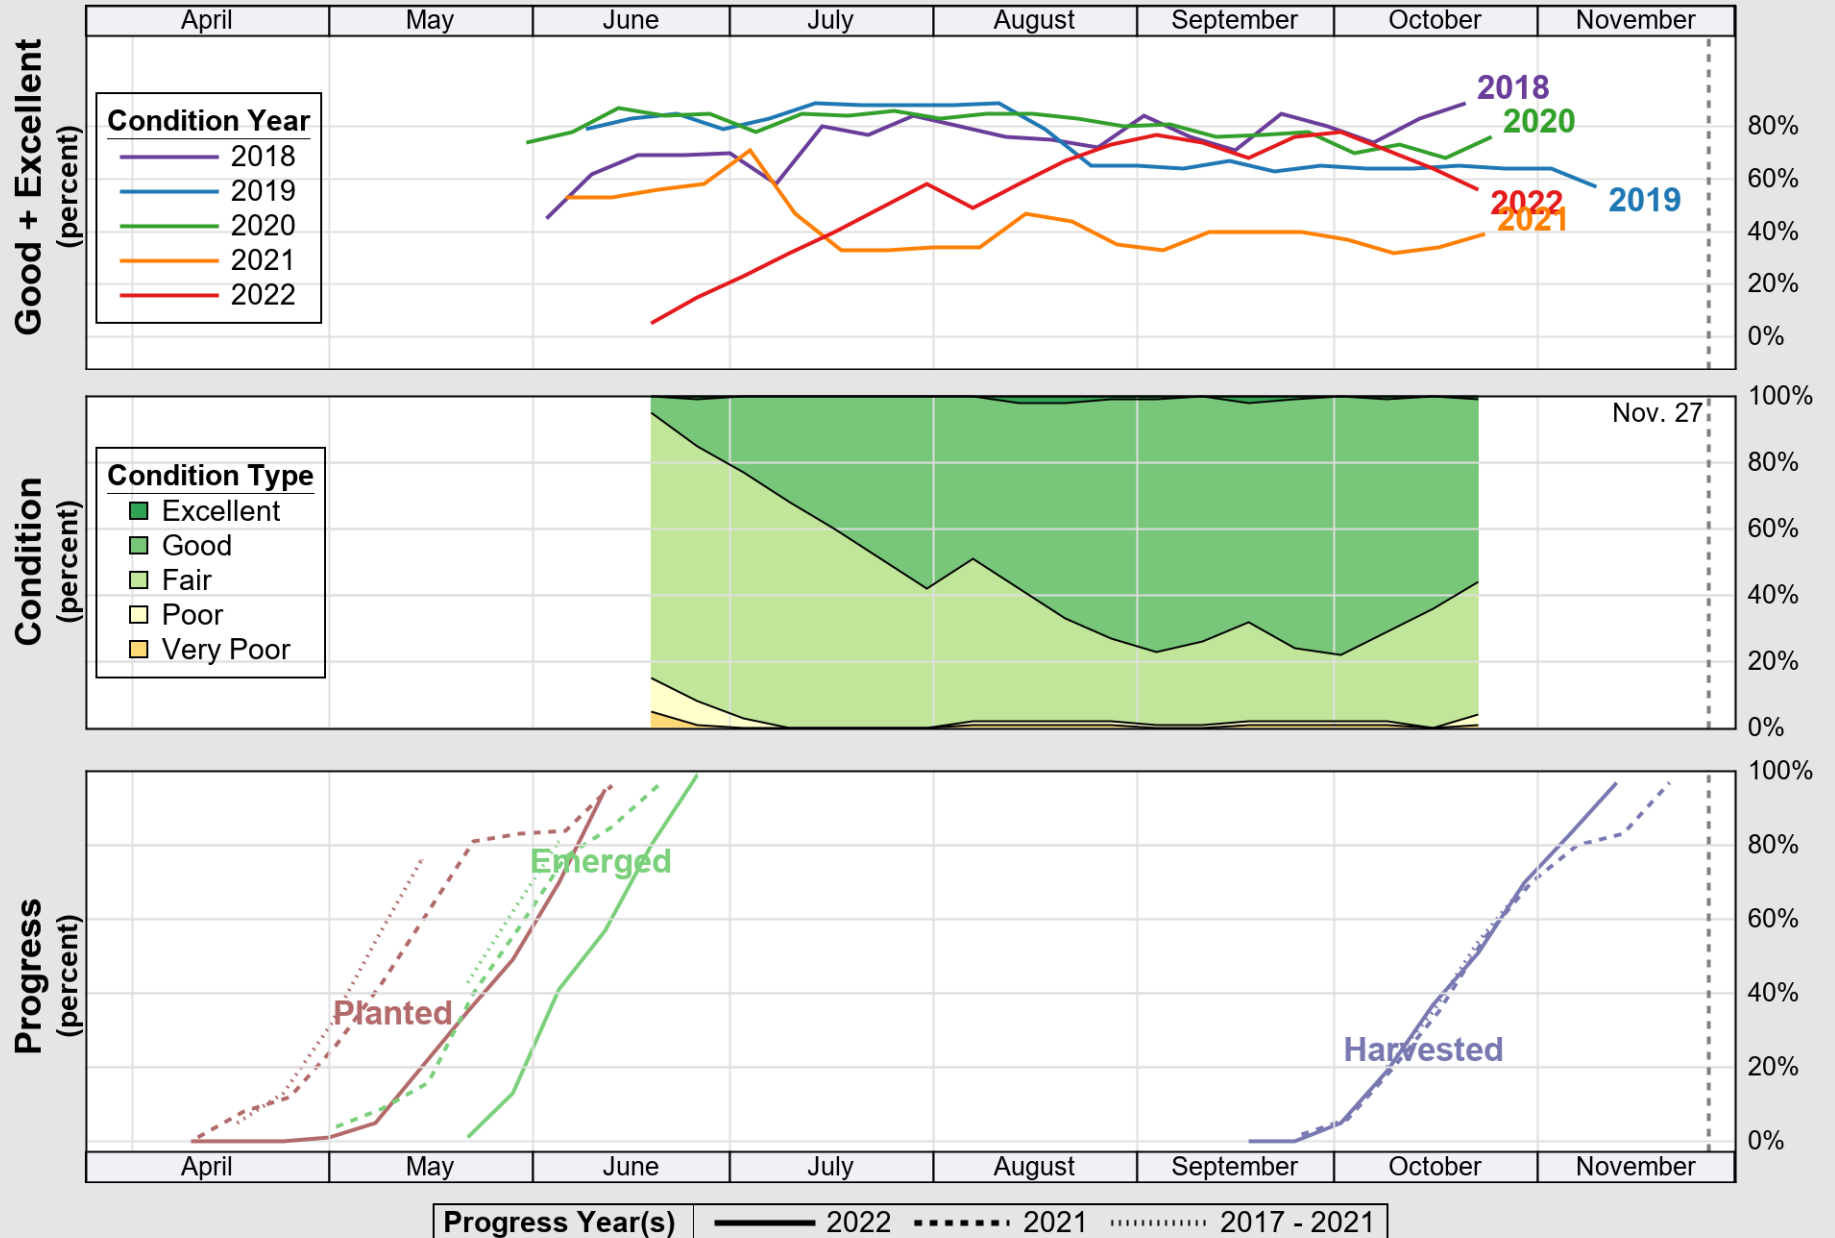

USDA

Crop Progress and Condition: Barley in Montana , 2022

NASS

Source: National Agricultural Statistics Service (NASS), Crop Progress Report

USDA

Crop Progress and Condition: Corn in Montana , 2022

NASS

Progress Year(s) — 2022 2021 2017 - 2021

USDA

Crop Progress and Condition: Pasture and Range in Montana , 2022

NASS

Source: National Agricultural Statistics Service (NASS), Crop Progress Report

USDA

Crop Progress and Condition: Spring Wheat in Montana , 2022

NASS

Source: National Agricultural Statistics Service (NASS), Crop Progress Report

USDA

Crop Progress and Condition: Sugar Beets in Montana , 2022

NASS

Source: National Agricultural Statistics Service (NASS), Crop Progress Report

USDA

Crop Progress and Condition: Winter Wheat in Montana, 2022

NASS

Source: National Agricultural Statistics Service (NASS), Crop Progress Report