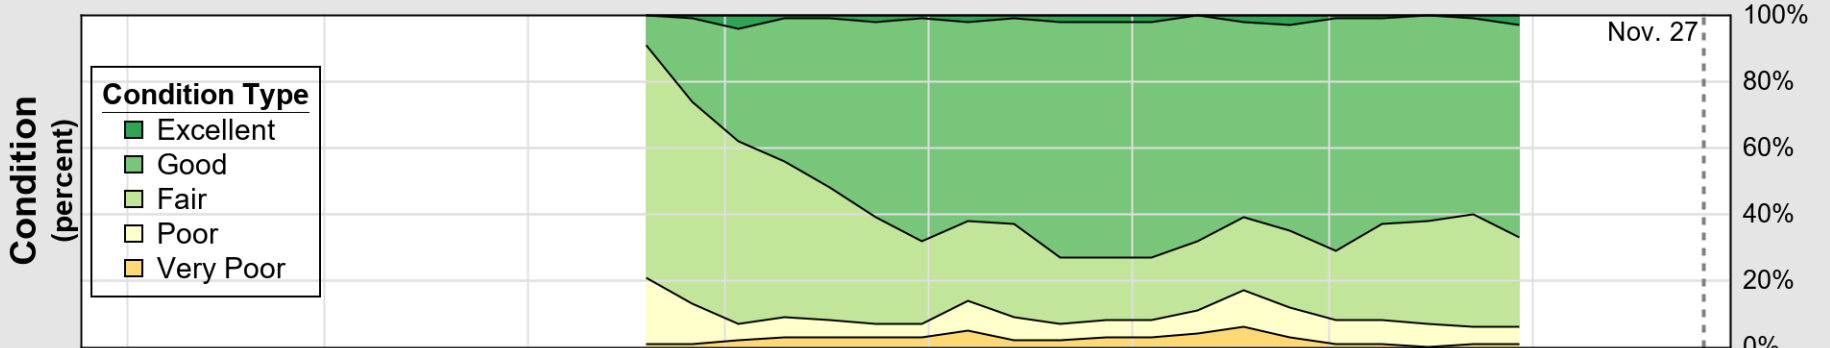

USDA

Crop Progress and Condition: Barley in Montana , 2022

NASS

Source: National Agricultural Statistics Service (NASS), Crop Progress Report

USDA

Crop Progress and Condition: Corn in Montana , 2022

NASS

Progress Year(s) — 2022 2021 2017 - 2021