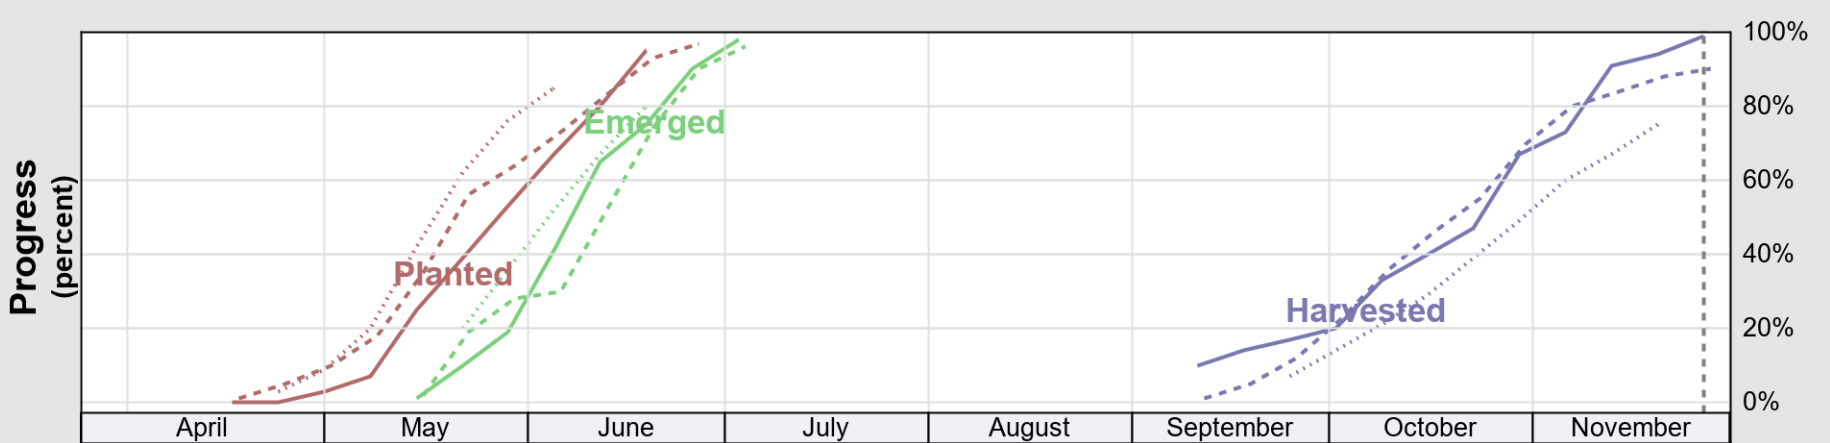

USDA

Crop Progress and Condition: Barley in Montana , 2022

NASS

Source: National Agricultural Statistics Service (NASS), Crop Progress Report

USDA

Crop Progress and Condition: Corn in Montana , 2022

NASS

Progress Year(s) — 2022 2021 2017 - 2021