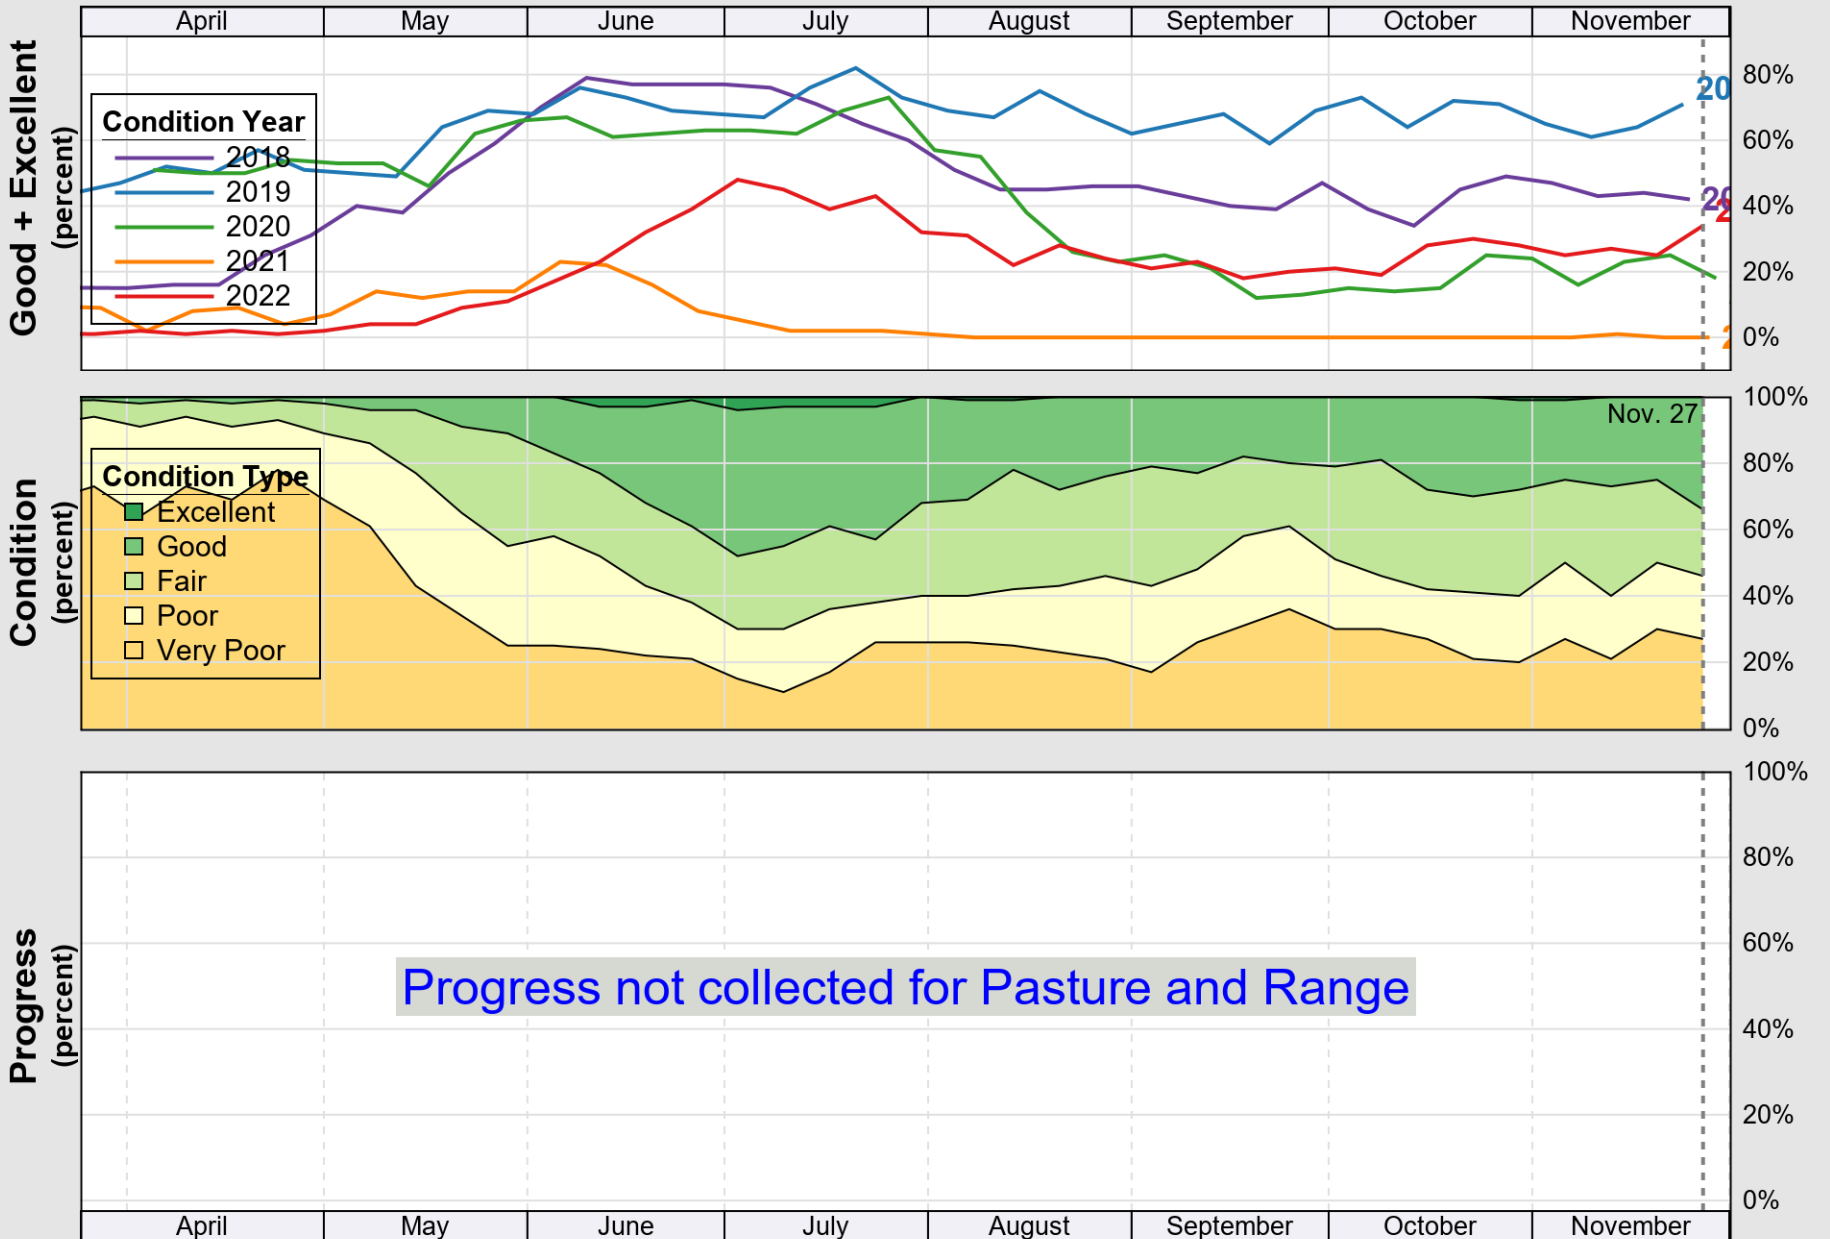

USDA

Crop Progress and Condition: Barley in Montana , 2022

NASS

Source: National Agricultural Statistics Service (NASS), Crop Progress Report

USDA

Crop Progress and Condition: Corn in Montana , 2022

NASS

Progress Year(s) — 2022 2021 2017 - 2021

Source: National Agricultural Statistics Service (NASS), Crop Progress Report

USDA

Crop Progress and Condition: Oats in Montana , 2022

NASS

Source: National Agricultural Statistics Service (NASS), Crop Progress Report

USDA

Crop Progress and Condition: Pasture and Range in Montana , 2022

NASS

Source: National Agricultural Statistics Service (NASS), Crop Progress Report

USDA

Crop Progress and Condition: Spring Wheat in Montana , 2022

NASS

Source: National Agricultural Statistics Service (NASS), Crop Progress Report

USDA

Crop Progress and Condition: Sugar Beets in Montana , 2022

NASS

Source: National Agricultural Statistics Service (NASS), Crop Progress Report