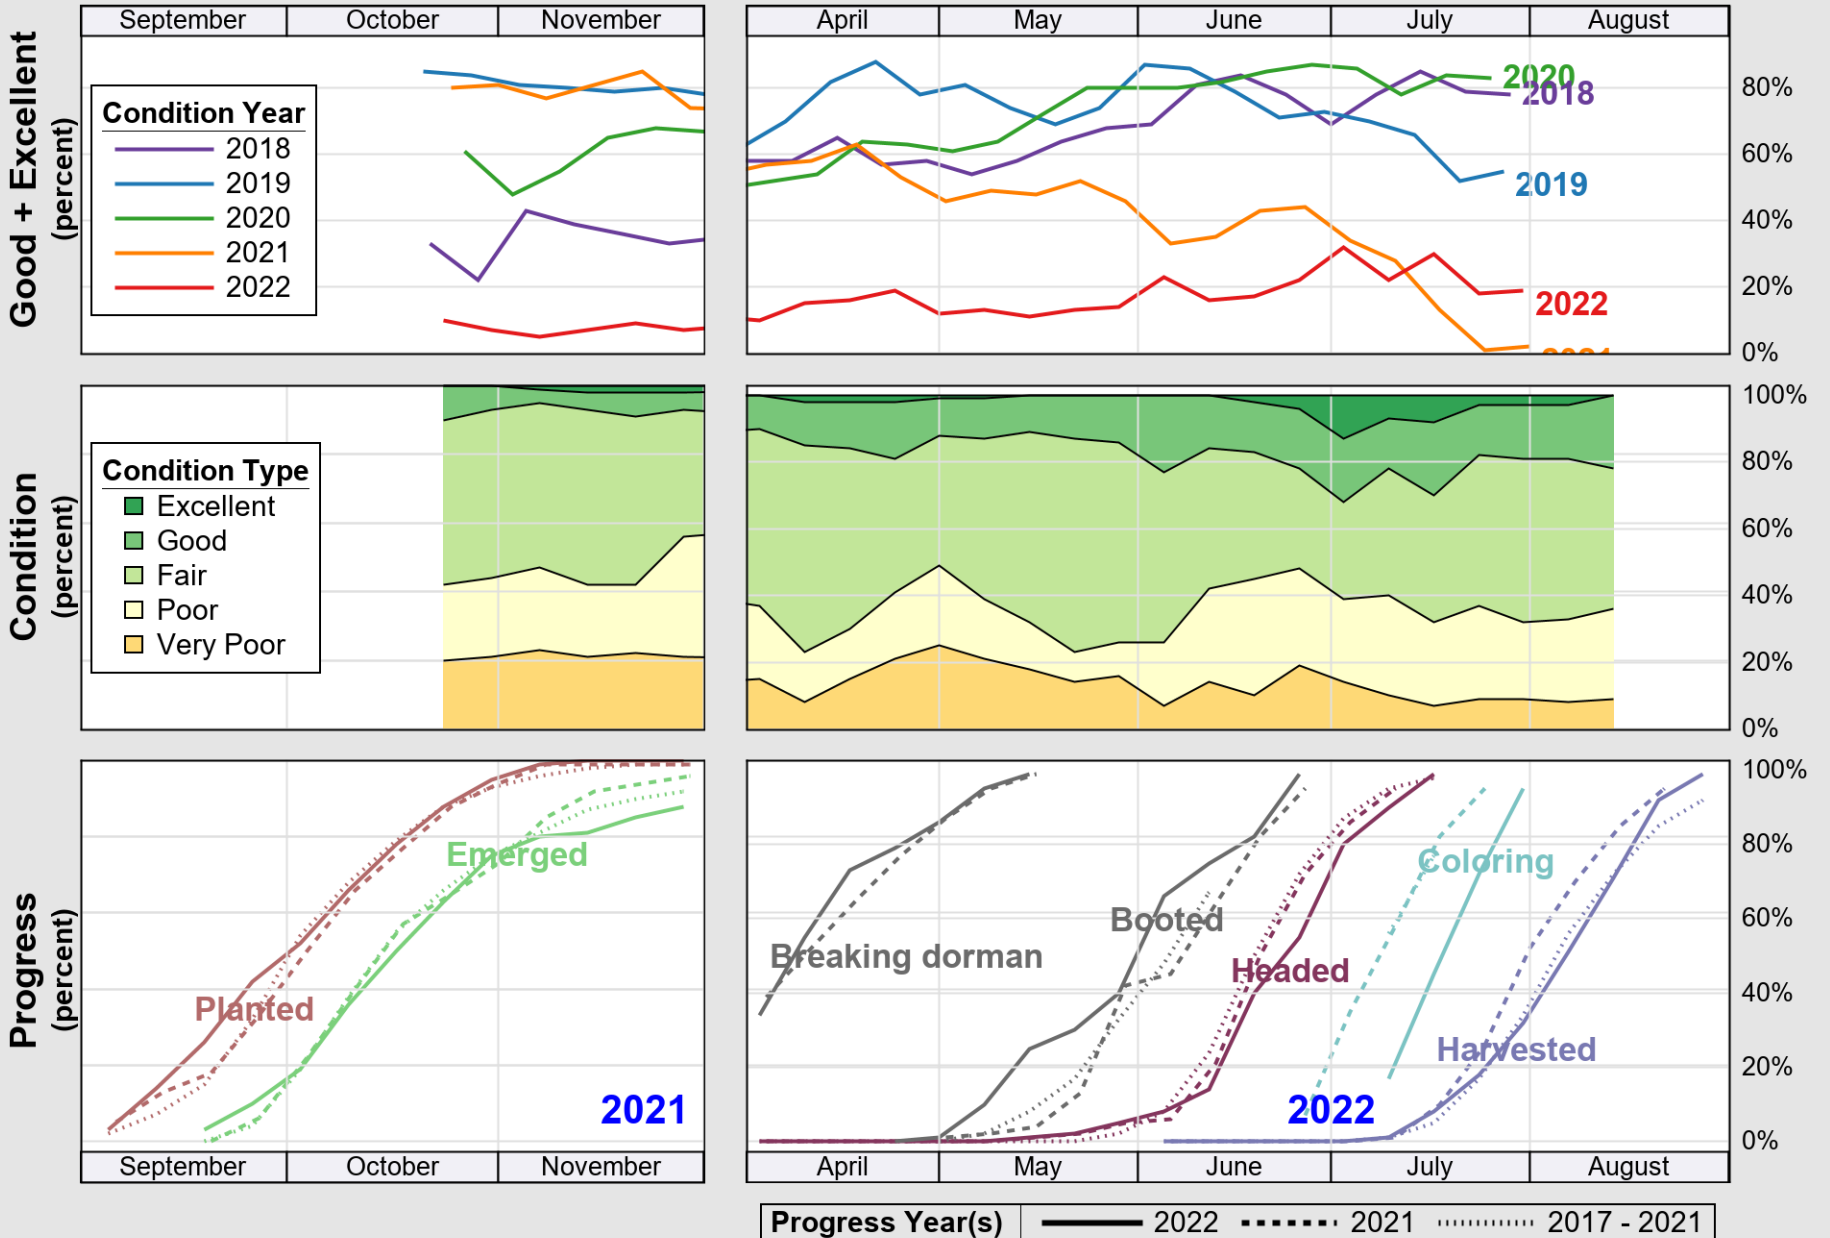

USDA

Crop Progress and Condition: Barley in Montana , 2022

NASS

Source: National Agricultural Statistics Service (NASS), Crop Progress Report

USDA

Crop Progress and Condition: Corn in Montana , 2022

NASS

Progress Year(s) — 2022 2021 2017 - 2021

USDA

Crop Progress and Condition: Pasture and Range in Montana , 2022

NASS

Source: National Agricultural Statistics Service (NASS), Crop Progress Report

USDA

Crop Progress and Condition: Spring Wheat in Montana , 2022

NASS

Source: National Agricultural Statistics Service (NASS), Crop Progress Report

USDA

Crop Progress and Condition: Sugar Beets in Montana , 2022

NASS

Source: National Agricultural Statistics Service (NASS), Crop Progress Report

USDA

Crop Progress and Condition: Winter Wheat in Montana, 2022

NASS

Source: National Agricultural Statistics Service (NASS), Crop Progress Report