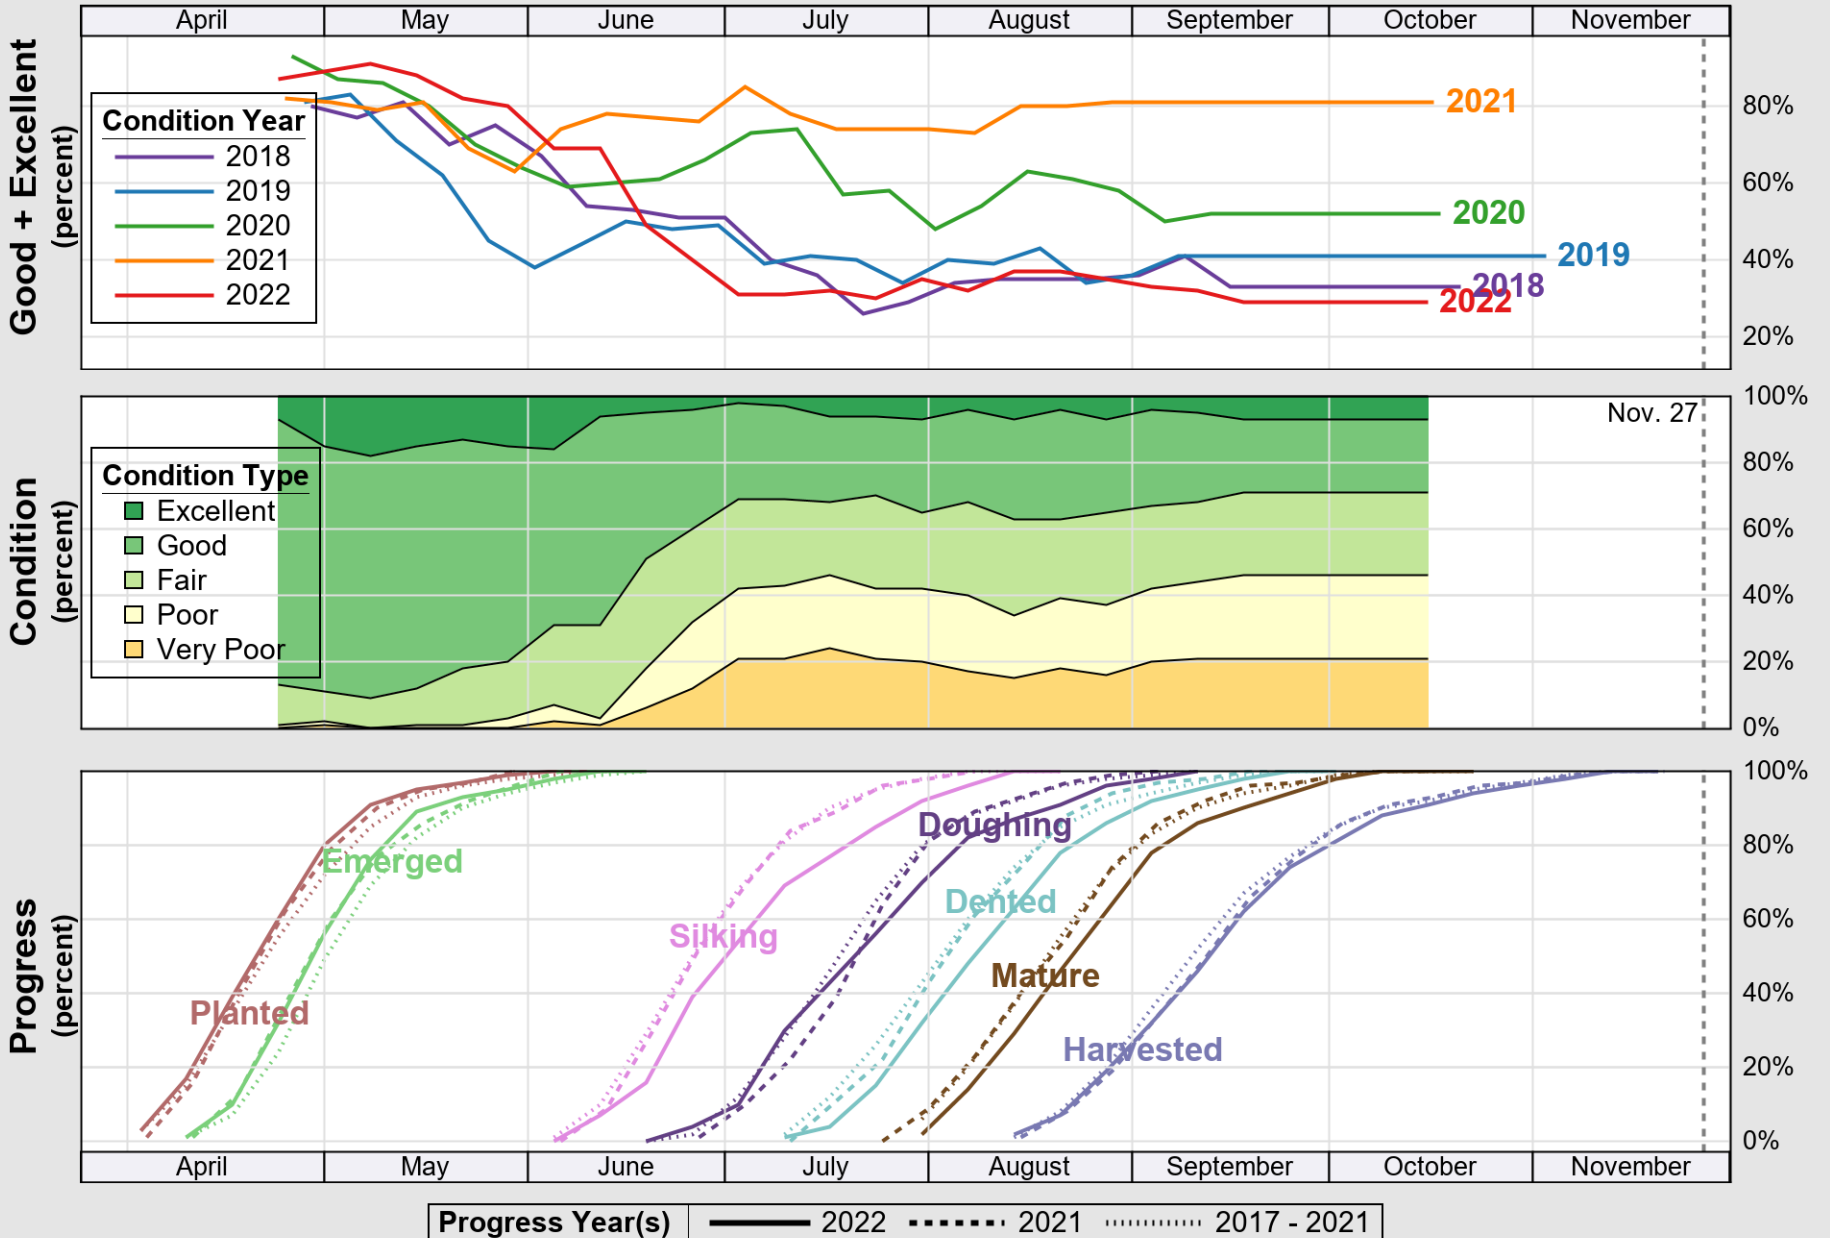

USDA

Crop Progress and Condition: Corn in North Carolina , 2022

NASS

Source: National Agricultural Statistics Service (NASS), Crop Progress Report

USDA

Crop Progress and Condition: Cotton in North Carolina , 2022

NASS

Source: National Agricultural Statistics Service (NASS), Crop Progress Report

USDA Crop Progress and Condition: Pasture and Range in North Carolina , 2022 **NASS**

Source: National Agricultural Statistics Service (NASS), Crop Progress Report

USDA

Crop Progress and Condition: Peanuts in North Carolina , 2022

NASS

Source: National Agricultural Statistics Service (NASS), Crop Progress Report

USDA

Crop Progress and Condition: Sorghum in North Carolina , 2022