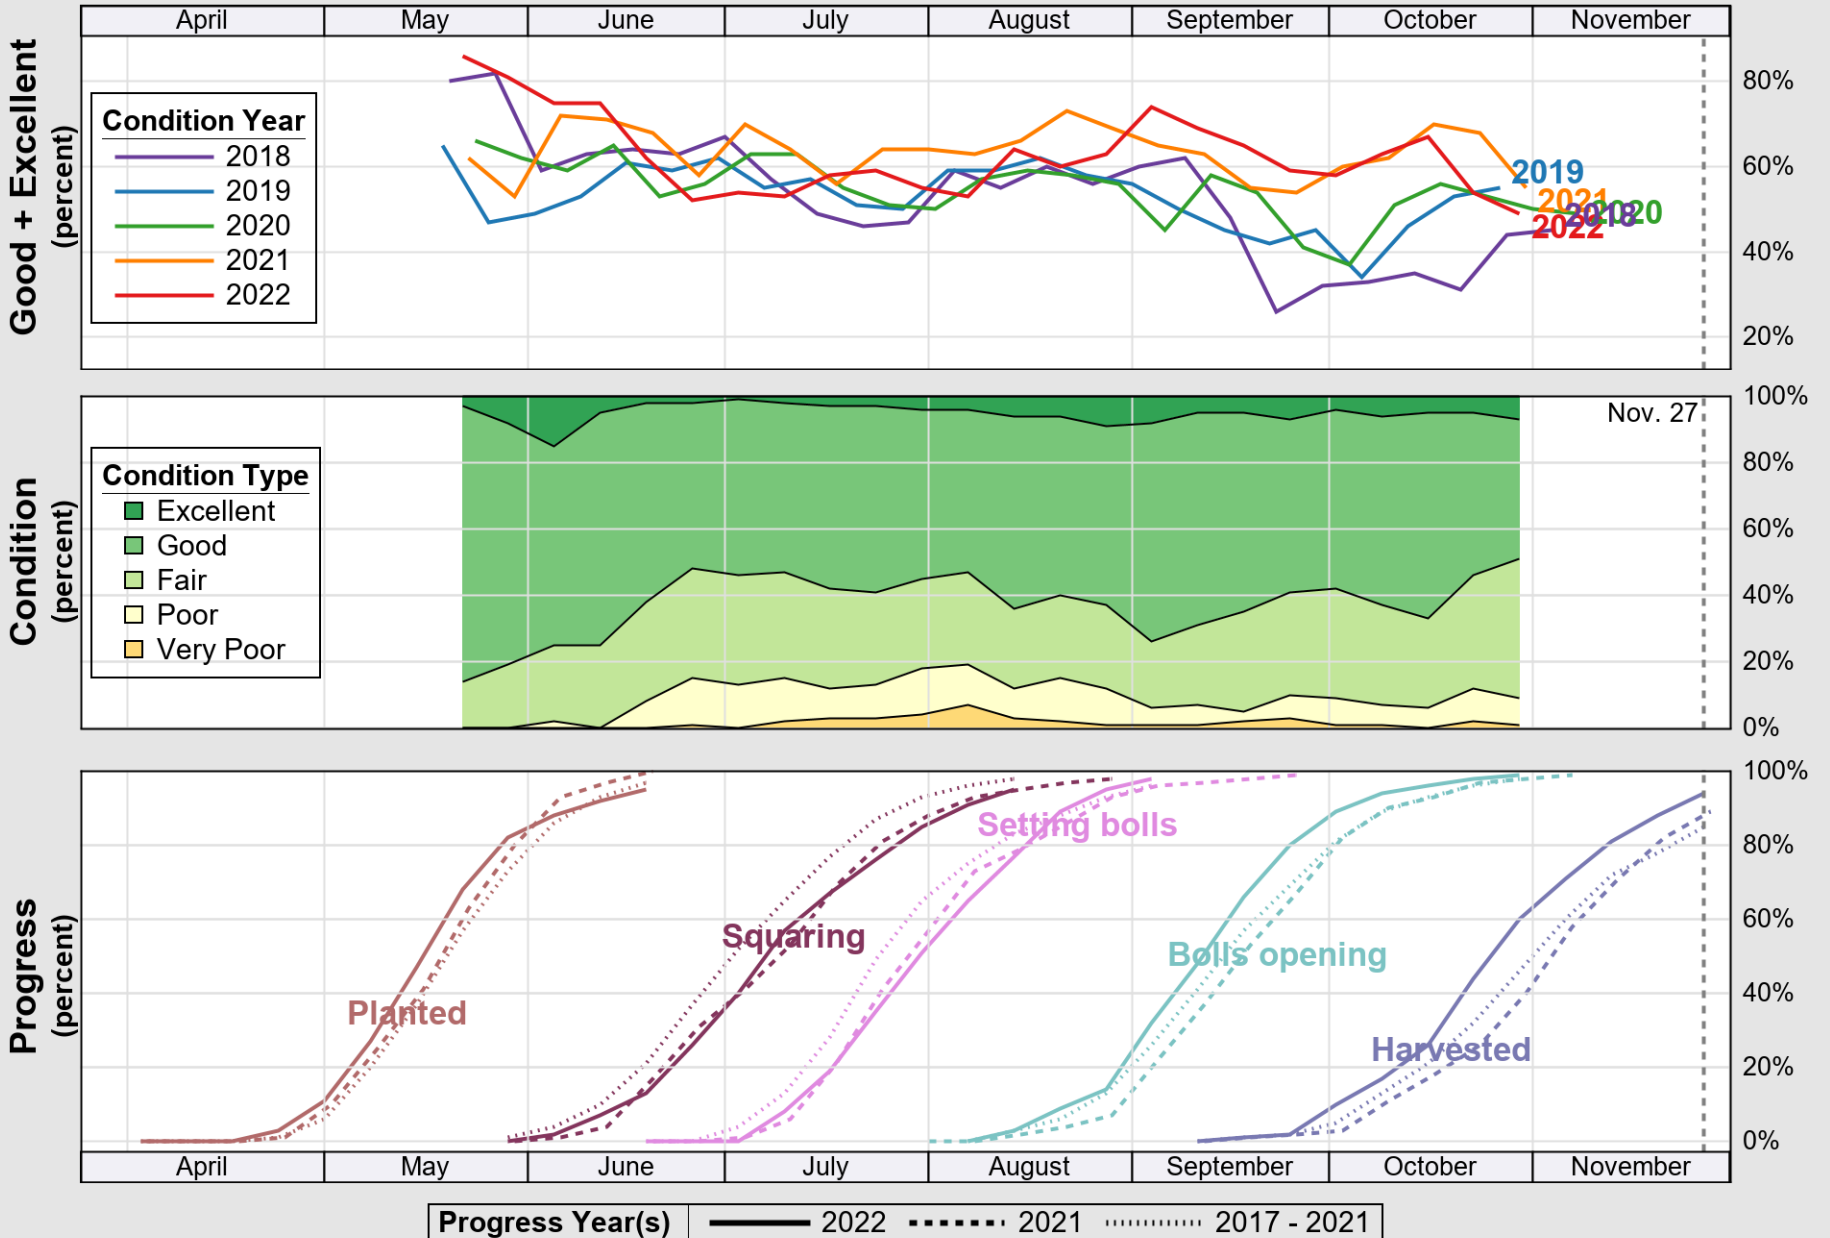

USDA

Crop Progress and Condition: Corn in North Carolina , 2022

NASS

Source: National Agricultural Statistics Service (NASS), Crop Progress Report

USDA

Crop Progress and Condition: Cotton in North Carolina , 2022

NASS

Source: National Agricultural Statistics Service (NASS), Crop Progress Report

USDA Crop Progress and Condition: Pasture and Range in North Carolina , 2022 **NASS**

Source: National Agricultural Statistics Service (NASS), Crop Progress Report

USDA

Crop Progress and Condition: Peanuts in North Carolina , 2022

NASS

Source: National Agricultural Statistics Service (NASS), Crop Progress Report

USDA

Crop Progress and Condition: Sorghum in North Carolina , 2022