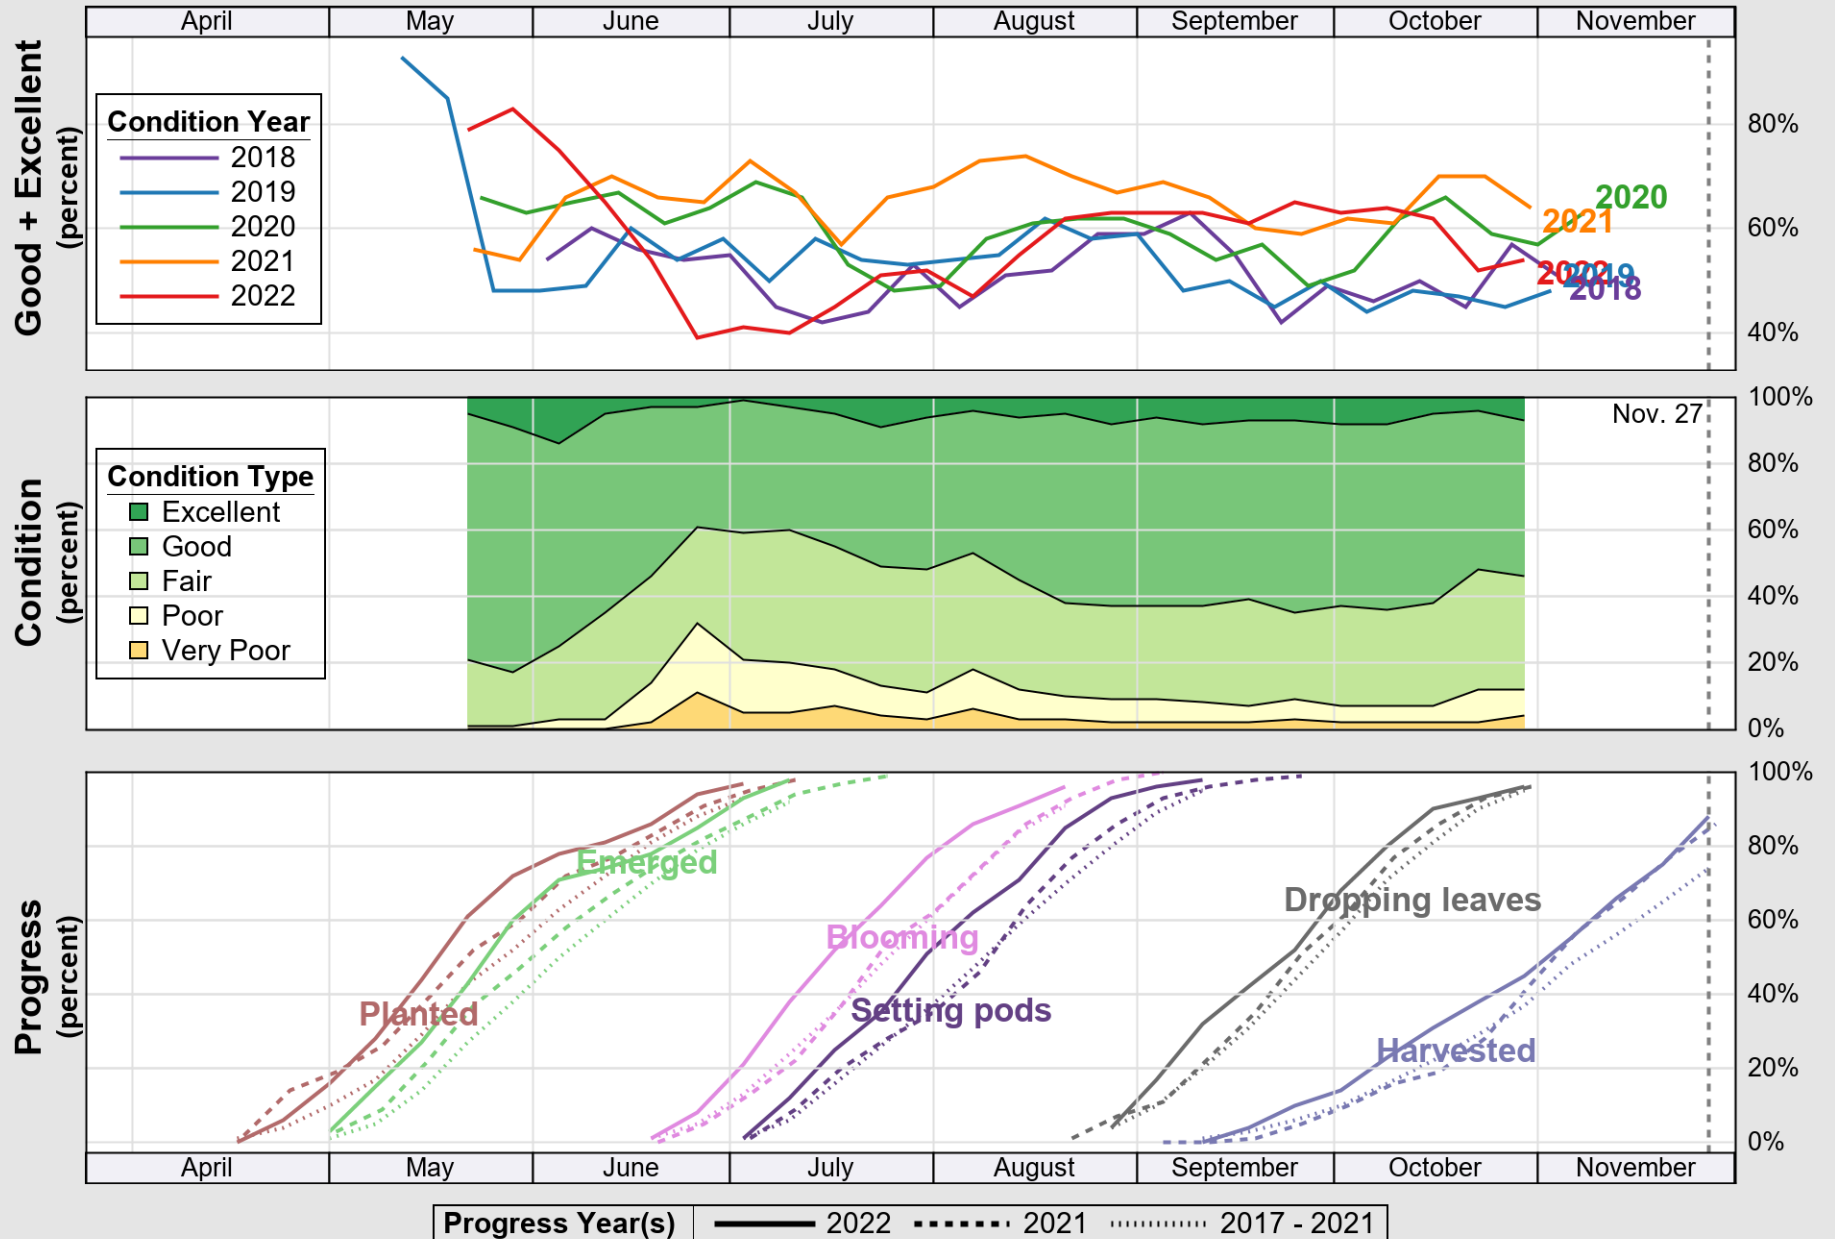

USDA

Crop Progress and Condition: Peanuts in North Carolina , 2022

NASS

Source: National Agricultural Statistics Service (NASS), Crop Progress Report

USDA

Crop Progress and Condition: Sorghum in North Carolina , 2022

NASS

Source: National Agricultural Statistics Service (NASS), Crop Progress Report

USDA

Crop Progress and Condition: Soybeans in North Carolina, 2022

NASS

Source: National Agricultural Statistics Service (NASS), Crop Progress Report

USDA

Crop Progress and Condition: Winter Wheat in North Carolina , 2022

NASS

Source: National Agricultural Statistics Service (NASS), Crop Progress Report