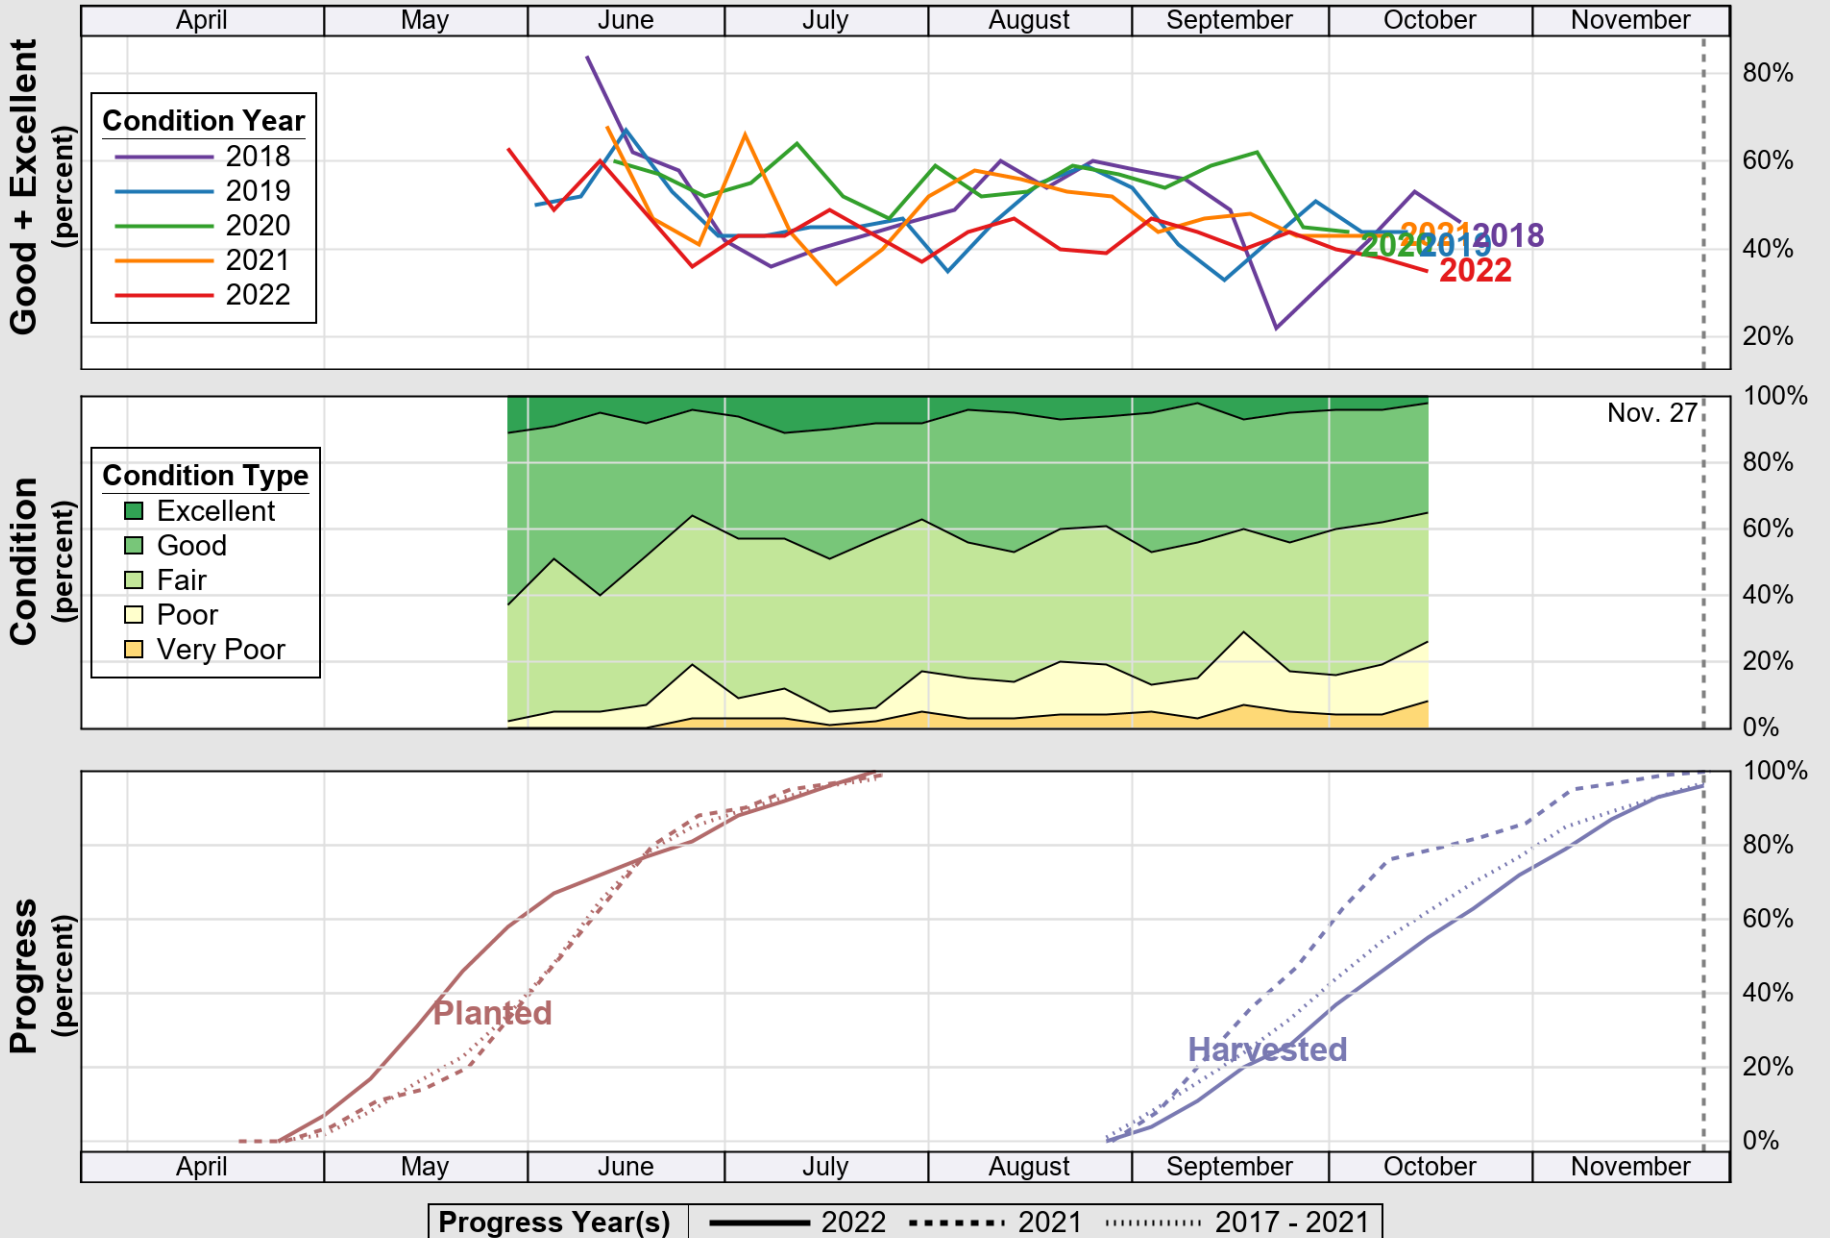

USDA

Crop Progress and Condition: Peanuts in North Carolina , 2022

NASS

Source: National Agricultural Statistics Service (NASS), Crop Progress Report

USDA

Crop Progress and Condition: Sorghum in North Carolina , 2022

NASS

Source: National Agricultural Statistics Service (NASS), Crop Progress Report

USDA

Crop Progress and Condition: Soybeans in North Carolina, 2022

NASS

Source: National Agricultural Statistics Service (NASS), Crop Progress Report