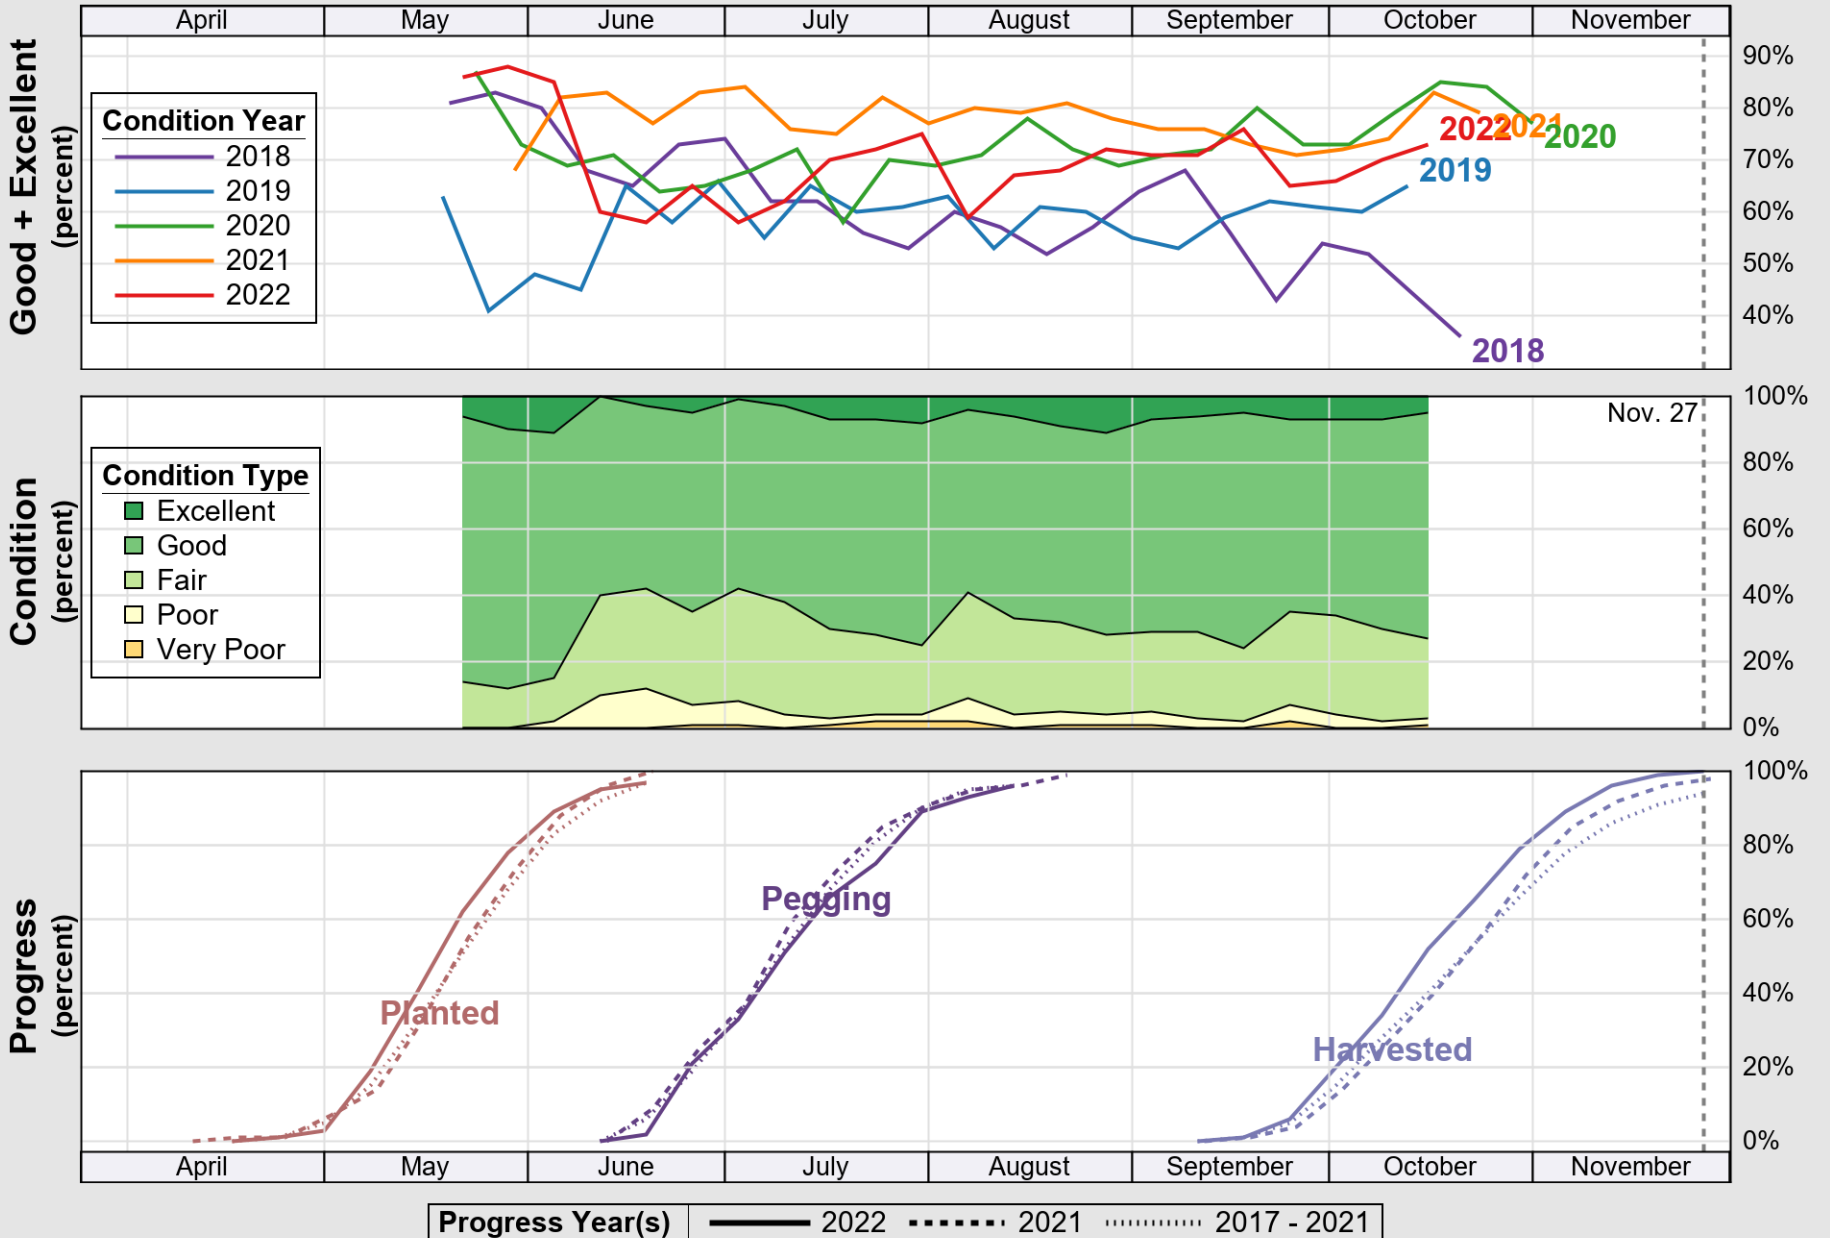

USDA

Crop Progress and Condition: Corn in North Carolina , 2022

NASS

Source: National Agricultural Statistics Service (NASS), Crop Progress Report

USDA

Crop Progress and Condition: Cotton in North Carolina , 2022

NASS

Source: National Agricultural Statistics Service (NASS), Crop Progress Report

USDA Crop Progress and Condition: Pasture and Range in North Carolina , 2022 **NASS**

Source: National Agricultural Statistics Service (NASS), Crop Progress Report

USDA

Crop Progress and Condition: Peanuts in North Carolina , 2022

NASS

Source: National Agricultural Statistics Service (NASS), Crop Progress Report

USDA

Crop Progress and Condition: Sorghum in North Carolina , 2022