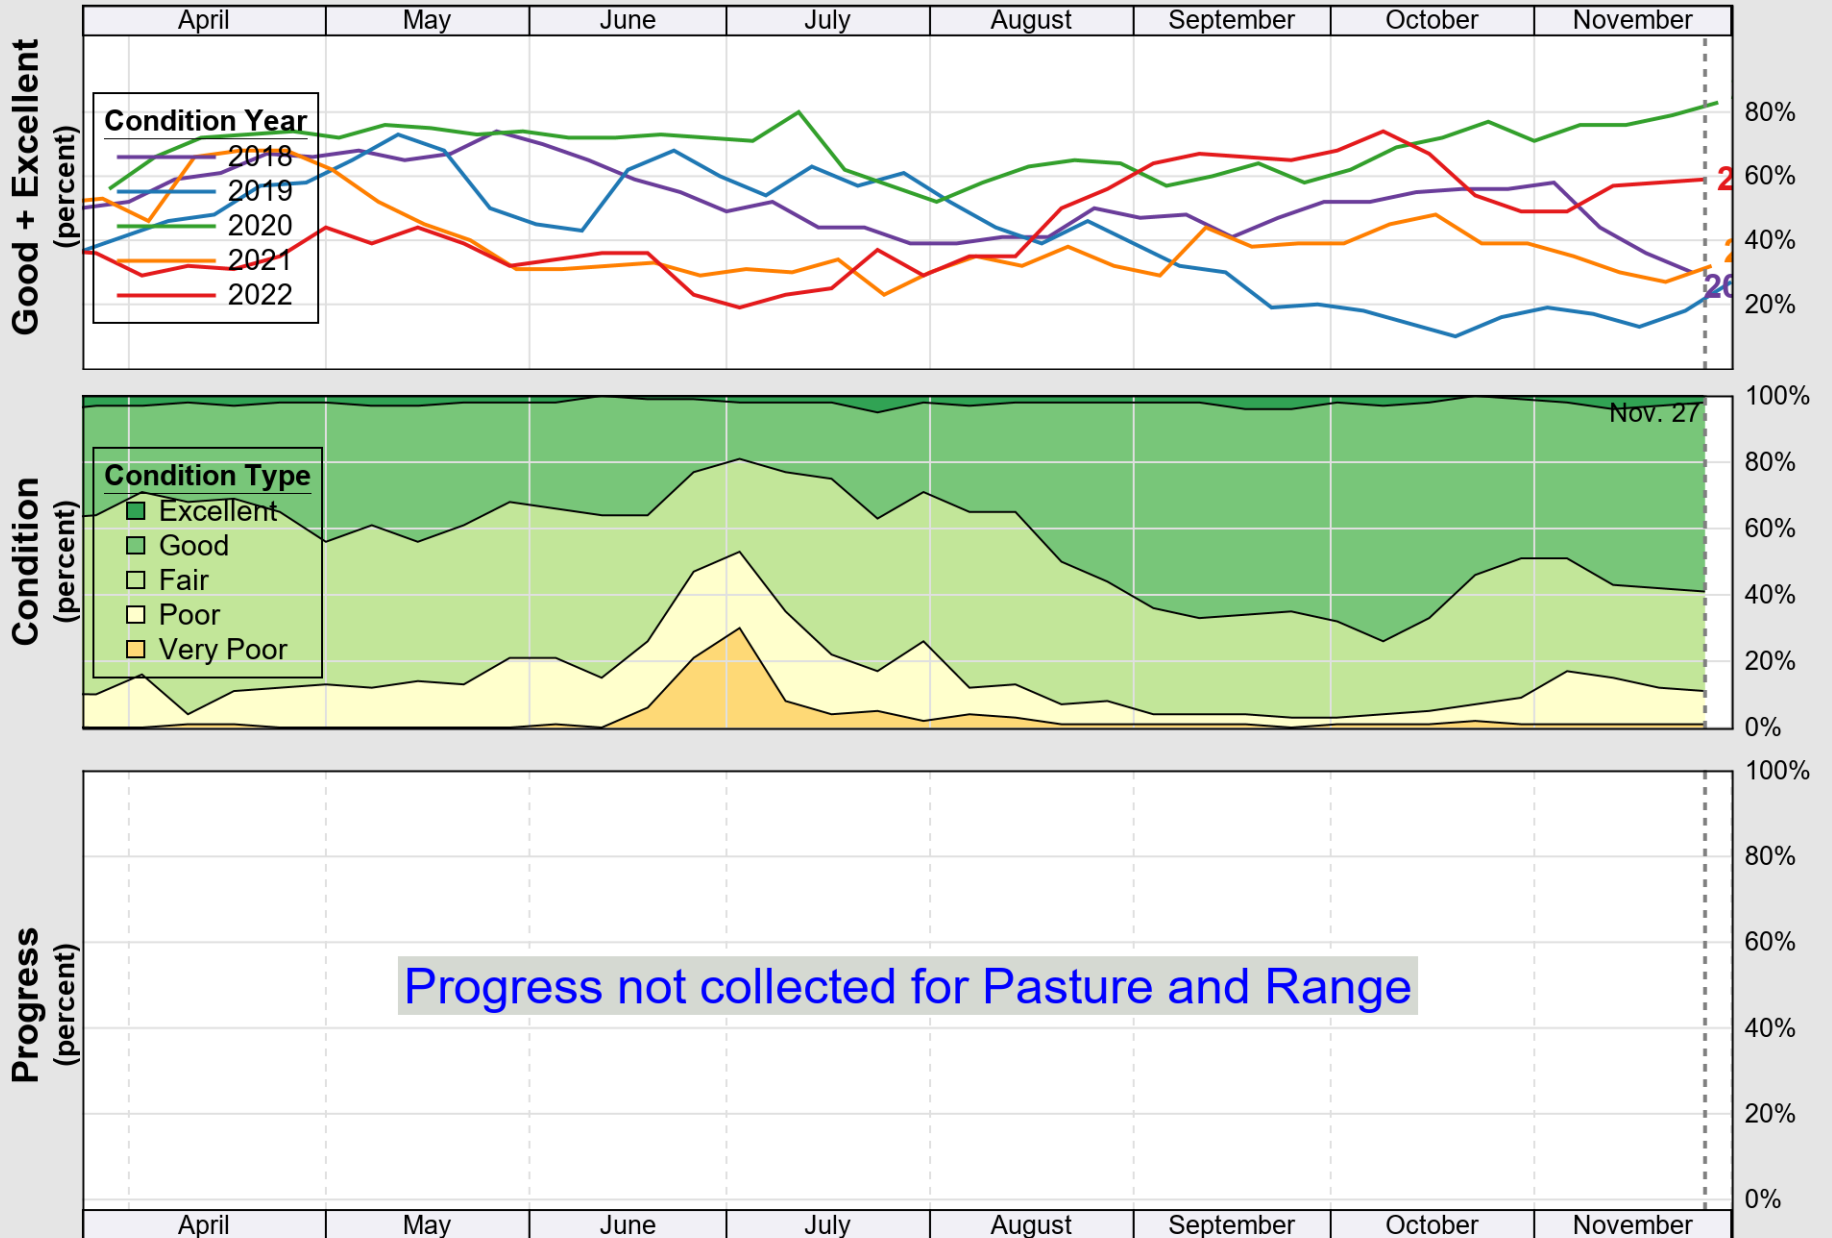

USDA

Crop Progress and Condition: Corn in North Carolina , 2022

NASS

Source: National Agricultural Statistics Service (NASS), Crop Progress Report

USDA

Crop Progress and Condition: Cotton in North Carolina , 2022

NASS

Source: National Agricultural Statistics Service (NASS), Crop Progress Report

USDA Crop Progress and Condition: Pasture and Range in North Carolina , 2022 **NASS**

Source: National Agricultural Statistics Service (NASS), Crop Progress Report

USDA

Crop Progress and Condition: Peanuts in North Carolina , 2022

NASS

Source: National Agricultural Statistics Service (NASS), Crop Progress Report

USDA

Crop Progress and Condition: Sorghum in North Carolina , 2022