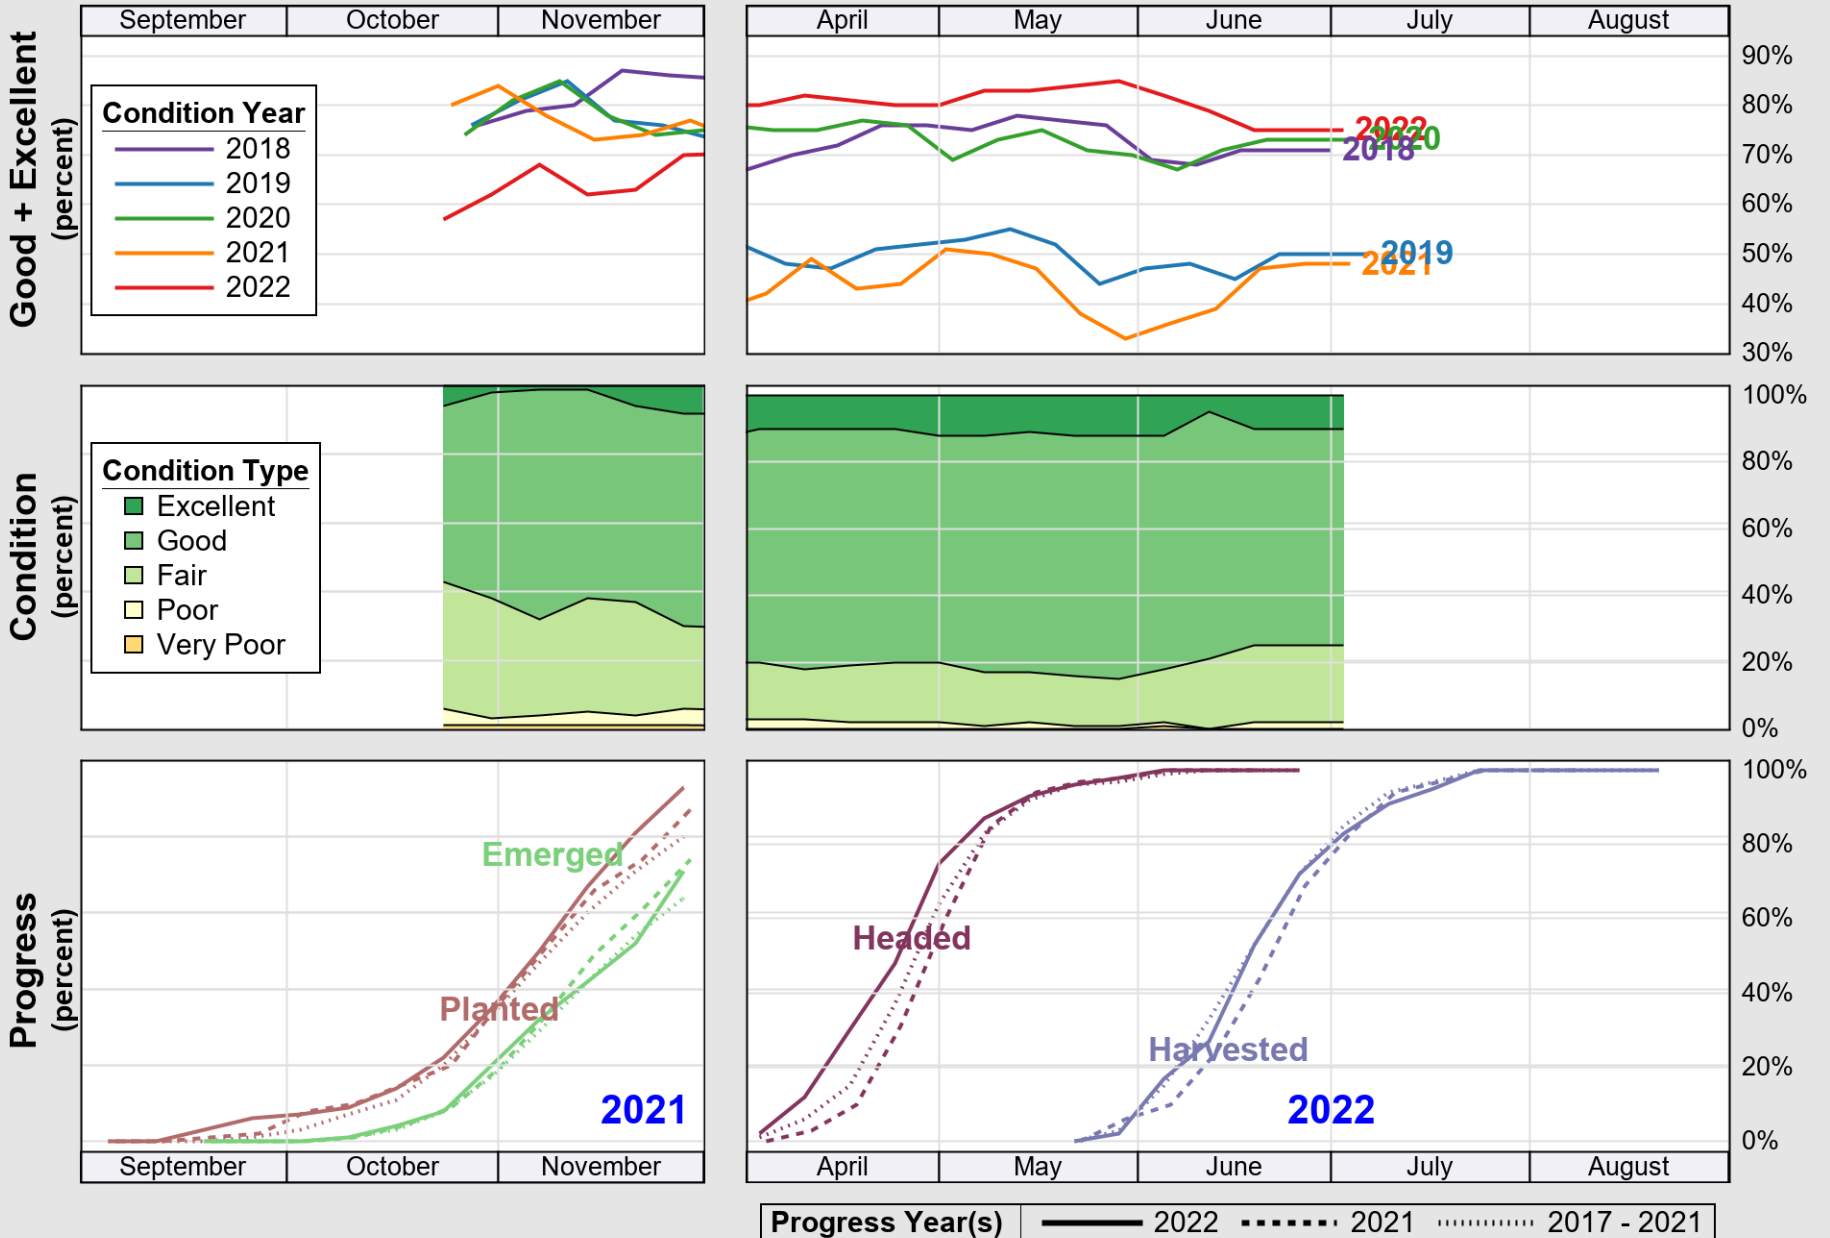

USDA

Crop Progress and Condition: Peanuts in North Carolina , 2022

NASS

Source: National Agricultural Statistics Service (NASS), Crop Progress Report

USDA

Crop Progress and Condition: Sorghum in North Carolina , 2022

NASS

Source: National Agricultural Statistics Service (NASS), Crop Progress Report

USDA

Crop Progress and Condition: Soybeans in North Carolina, 2022

NASS

Source: National Agricultural Statistics Service (NASS), Crop Progress Report

USDA

Crop Progress and Condition: Winter Wheat in North Carolina , 2022

NASS

Source: National Agricultural Statistics Service (NASS), Crop Progress Report