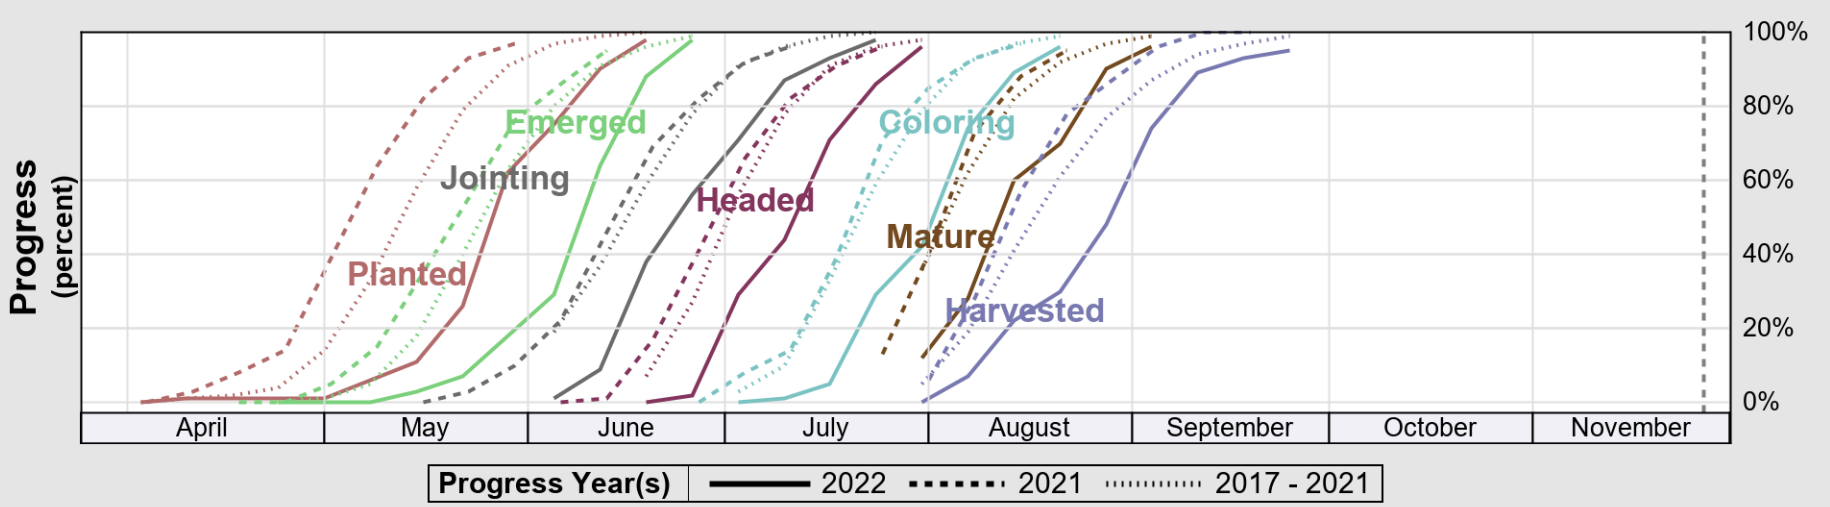

USDA

Crop Progress and Condition: Barley in North Dakota , 2022

NASS

Source: National Agricultural Statistics Service (NASS), Crop Progress Report

USDA

Crop Progress and Condition: Corn in North Dakota , 2022

NASS

Source: National Agricultural Statistics Service (NASS), Crop Progress Report

USDA

Crop Progress and Condition: Oats in North Dakota , 2022

NASS

Source: National Agricultural Statistics Service (NASS), Crop Progress Report