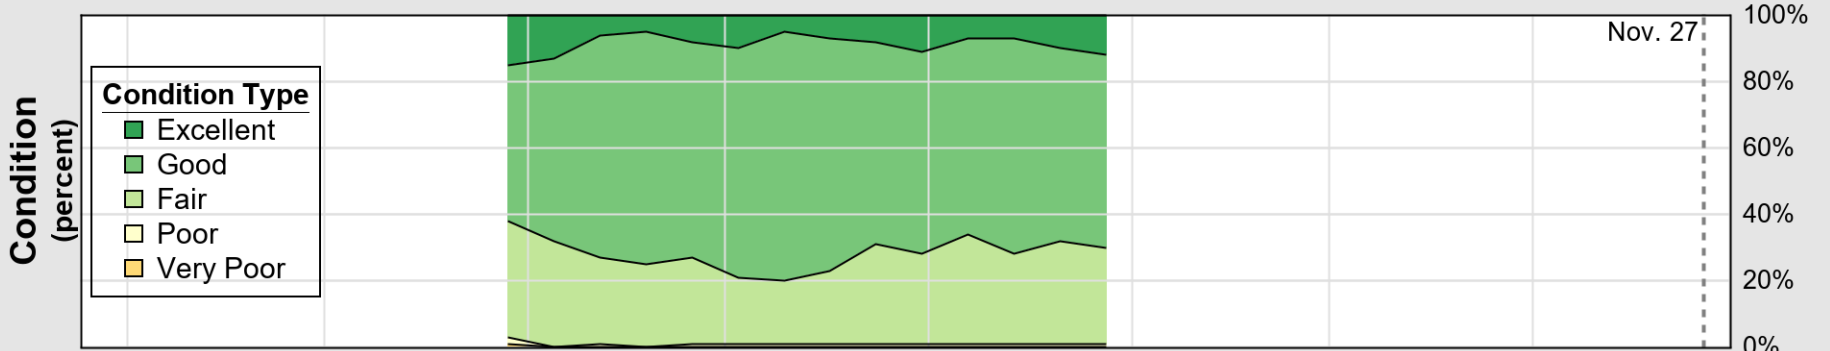

USDA

Crop Progress and Condition: Barley in North Dakota , 2022

NASS

Source: National Agricultural Statistics Service (NASS), Crop Progress Report

USDA

Crop Progress and Condition: Corn in North Dakota , 2022