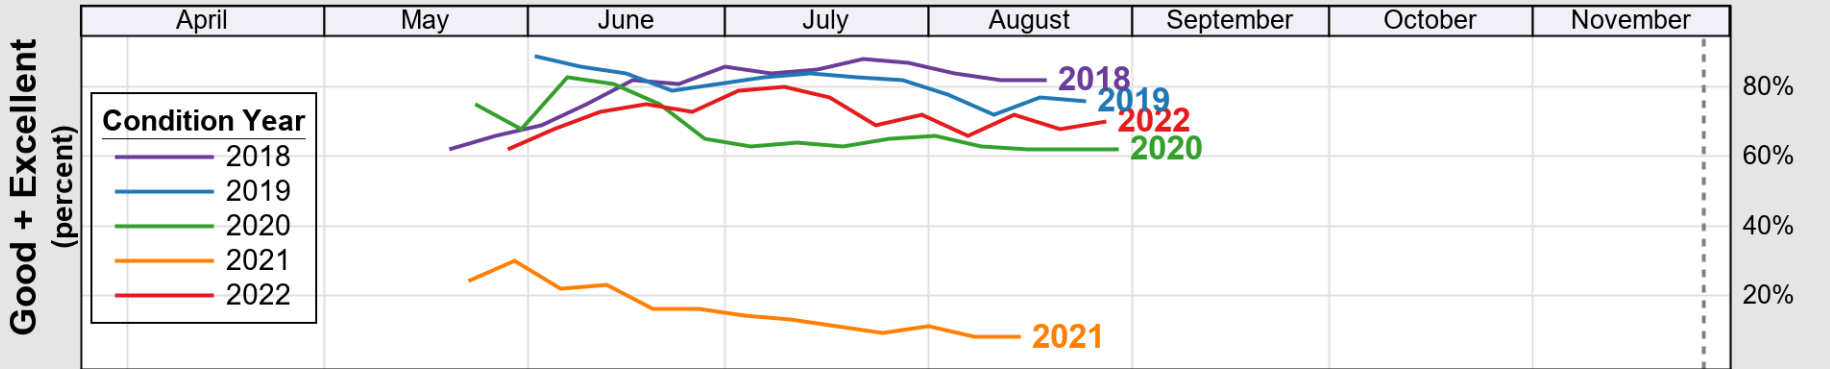

USDA

Crop Progress and Condition: Barley in North Dakota , 2022

NASS

Source: National Agricultural Statistics Service (NASS), Crop Progress Report

USDA

Crop Progress and Condition: Corn in North Dakota , 2022