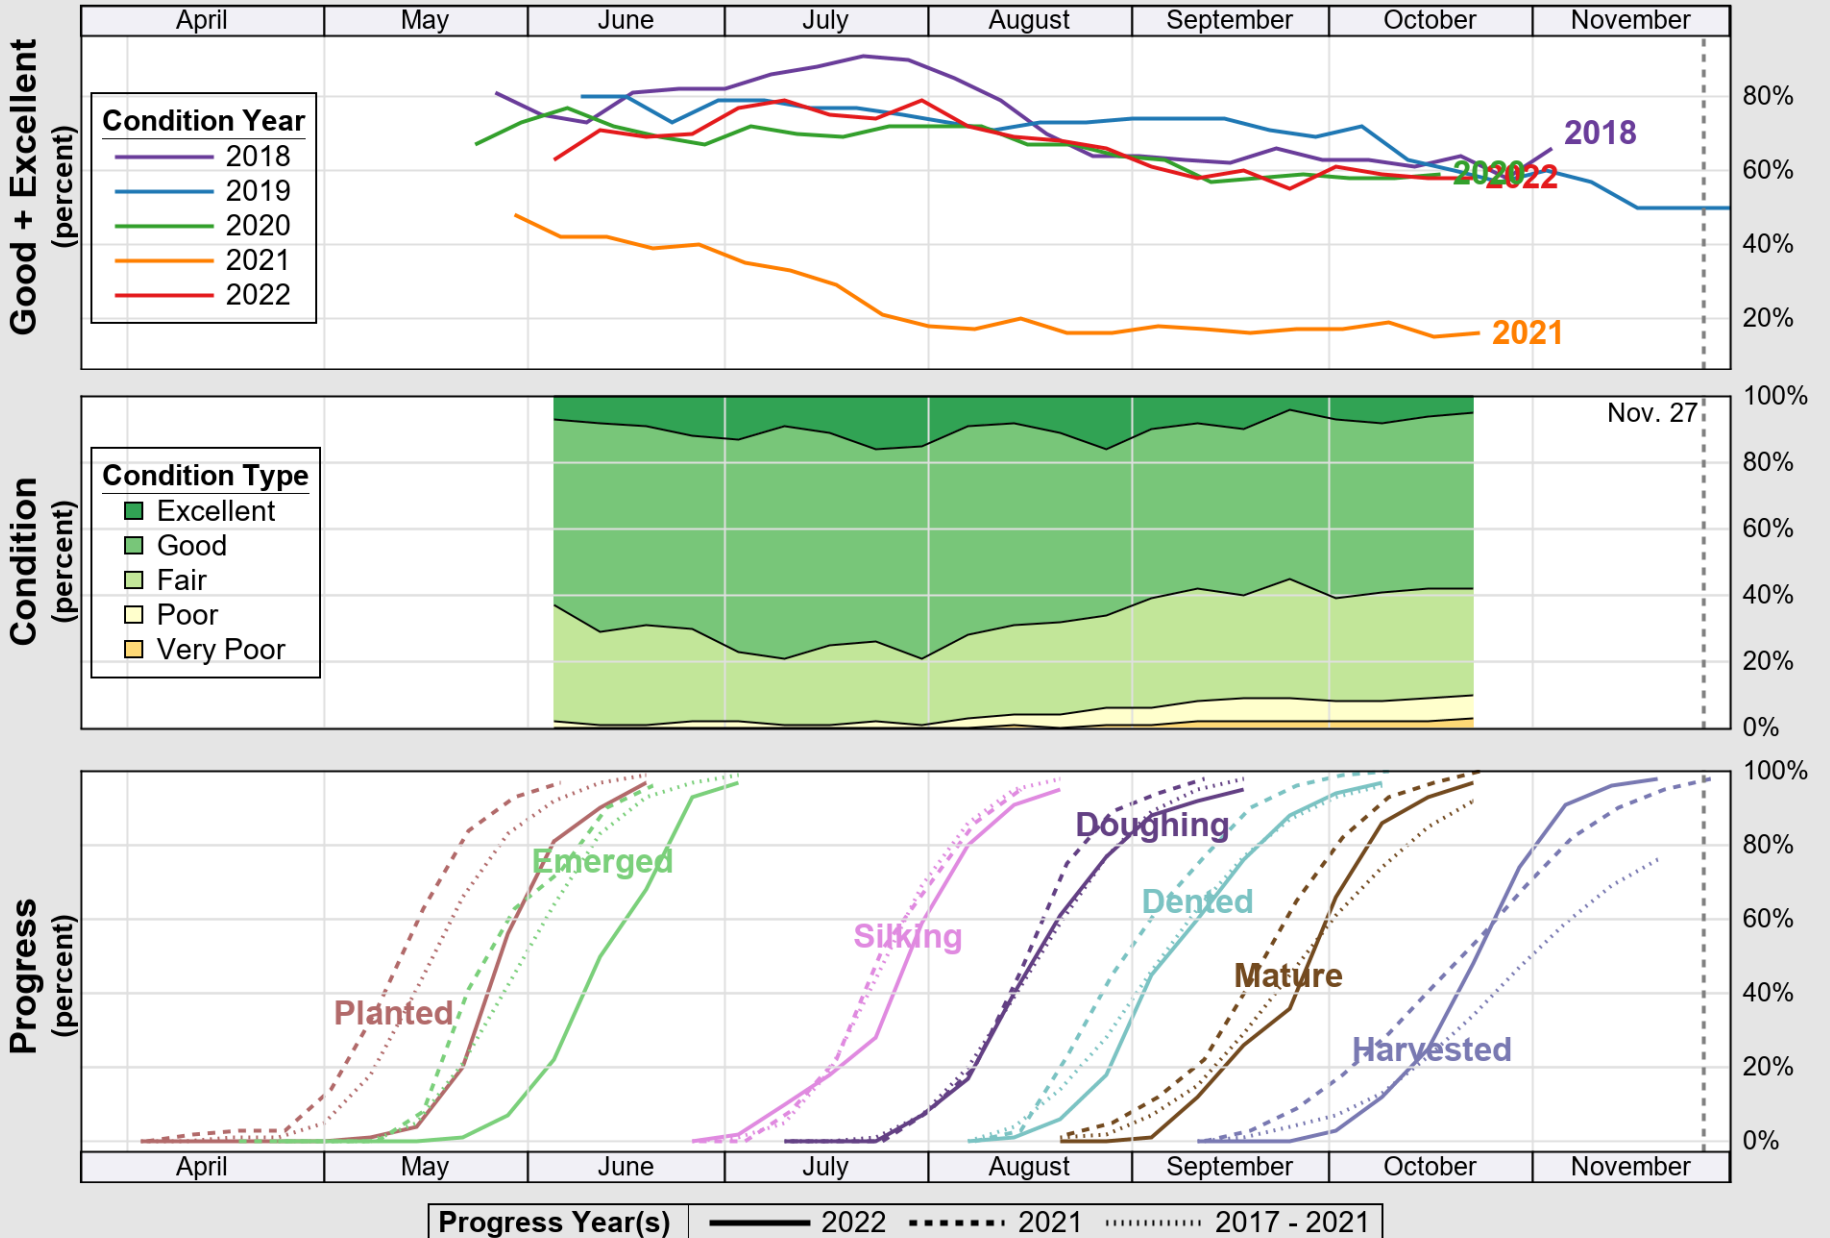

USDA

Crop Progress and Condition: Barley in North Dakota , 2022

NASS

Source: National Agricultural Statistics Service (NASS), Crop Progress Report

USDA

Crop Progress and Condition: Corn in North Dakota , 2022

NASS

Source: National Agricultural Statistics Service (NASS), Crop Progress Report

USDA

Crop Progress and Condition: Oats in North Dakota , 2022

NASS

Source: National Agricultural Statistics Service (NASS), Crop Progress Report

USDA Crop Progress and Condition: Pasture and Range in North Dakota , 2022 **NASS**

Source: National Agricultural Statistics Service (NASS), Crop Progress Report

USDA

Crop Progress and Condition: Soybeans in North Dakota , 2022

NASS

Source: National Agricultural Statistics Service (NASS), Crop Progress Report

USDA

Crop Progress and Condition: Spring Wheat in North Dakota , 2022

NASS

Source: National Agricultural Statistics Service (NASS), Crop Progress Report