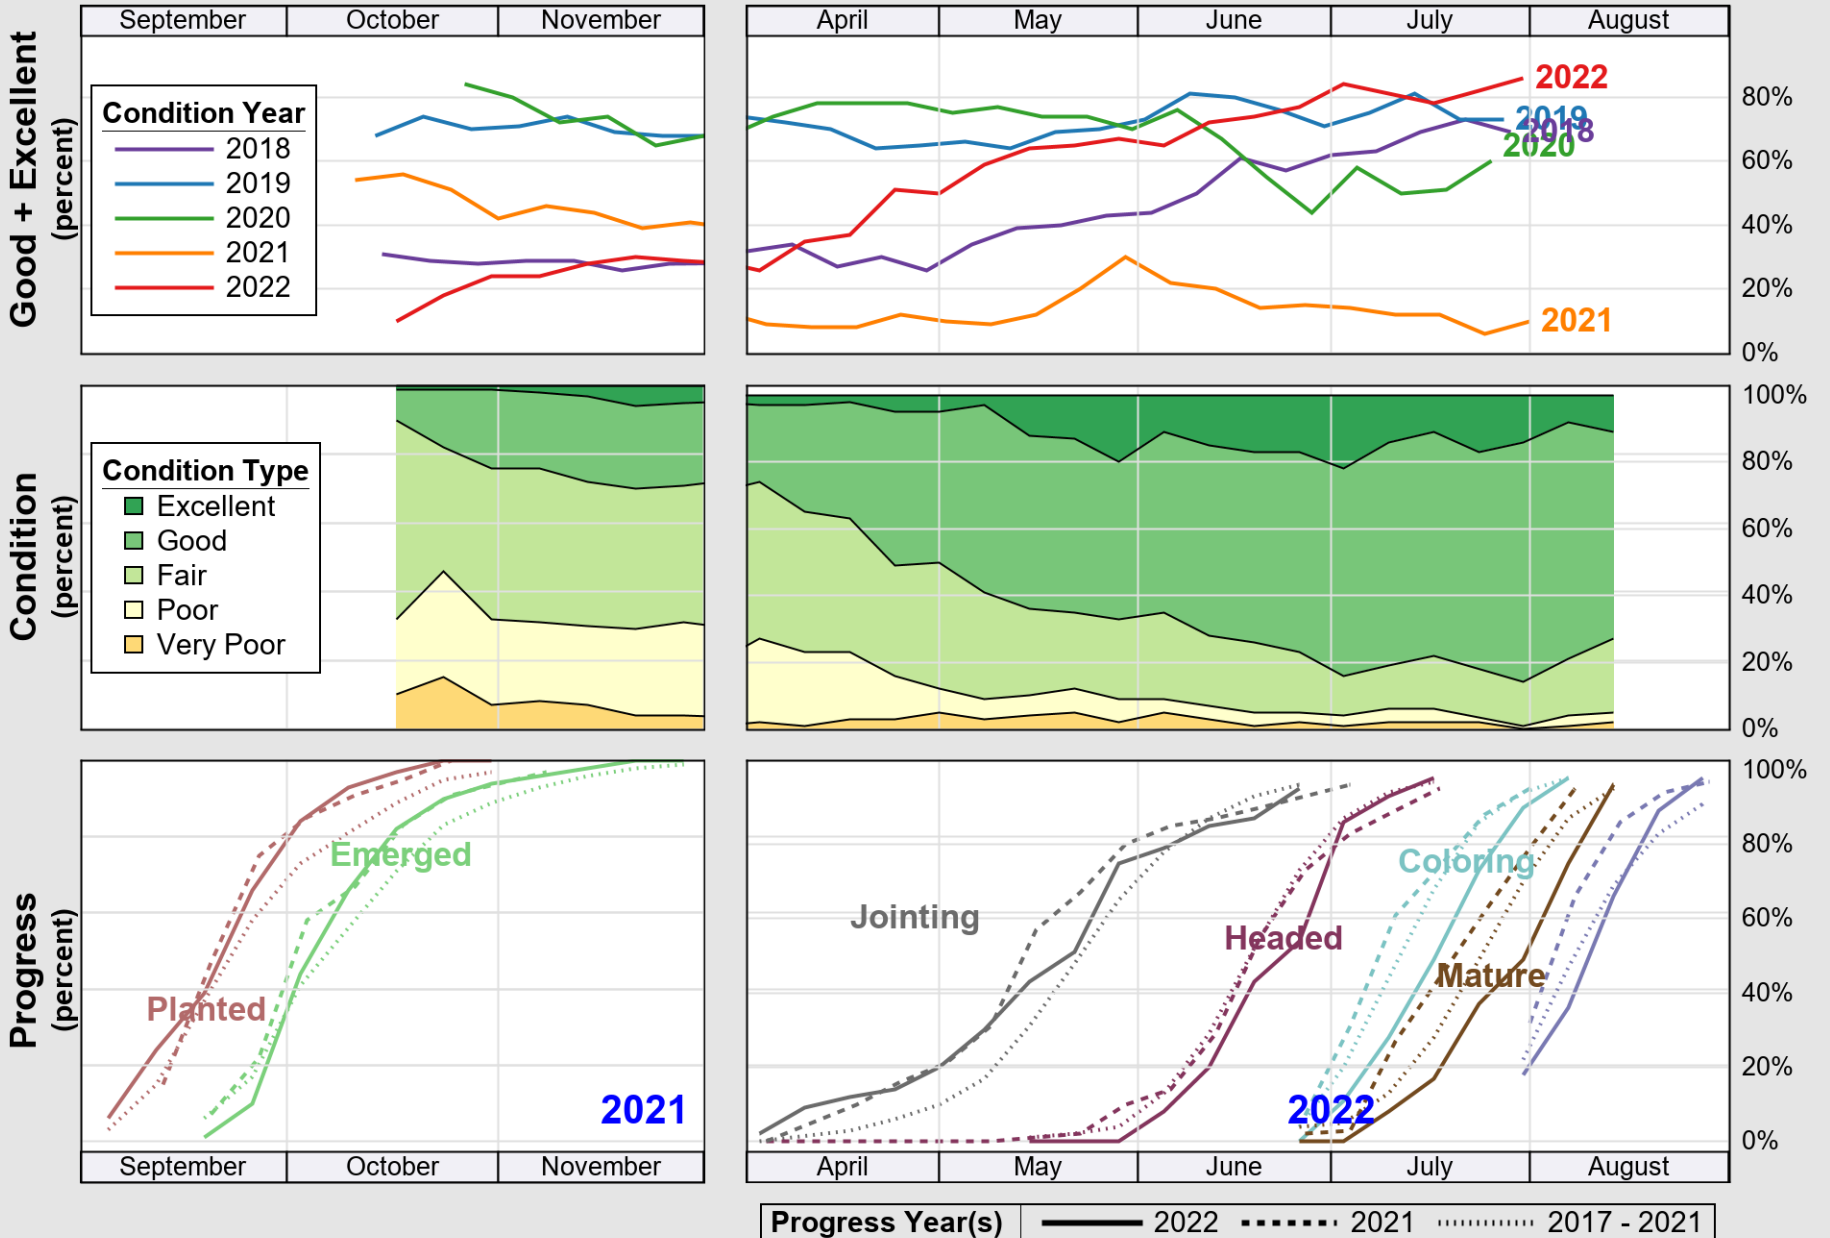

NASS

Source: National Agricultural Statistics Service (NASS), Crop Progress Report

USDA

Crop Progress and Condition: Spring Wheat in North Dakota , 2022

NASS

Source: National Agricultural Statistics Service (NASS), Crop Progress Report

USDA

Crop Progress and Condition: Sugar Beets in North Dakota , 2022

NASS

Source: National Agricultural Statistics Service (NASS), Crop Progress Report

USDA

Crop Progress and Condition: Sunflower in North Dakota , 2022

NASS

Source: National Agricultural Statistics Service (NASS), Crop Progress Report

USDA

Crop Progress and Condition: Winter Wheat in North Dakota , 2022

NASS

Source: National Agricultural Statistics Service (NASS), Crop Progress Report