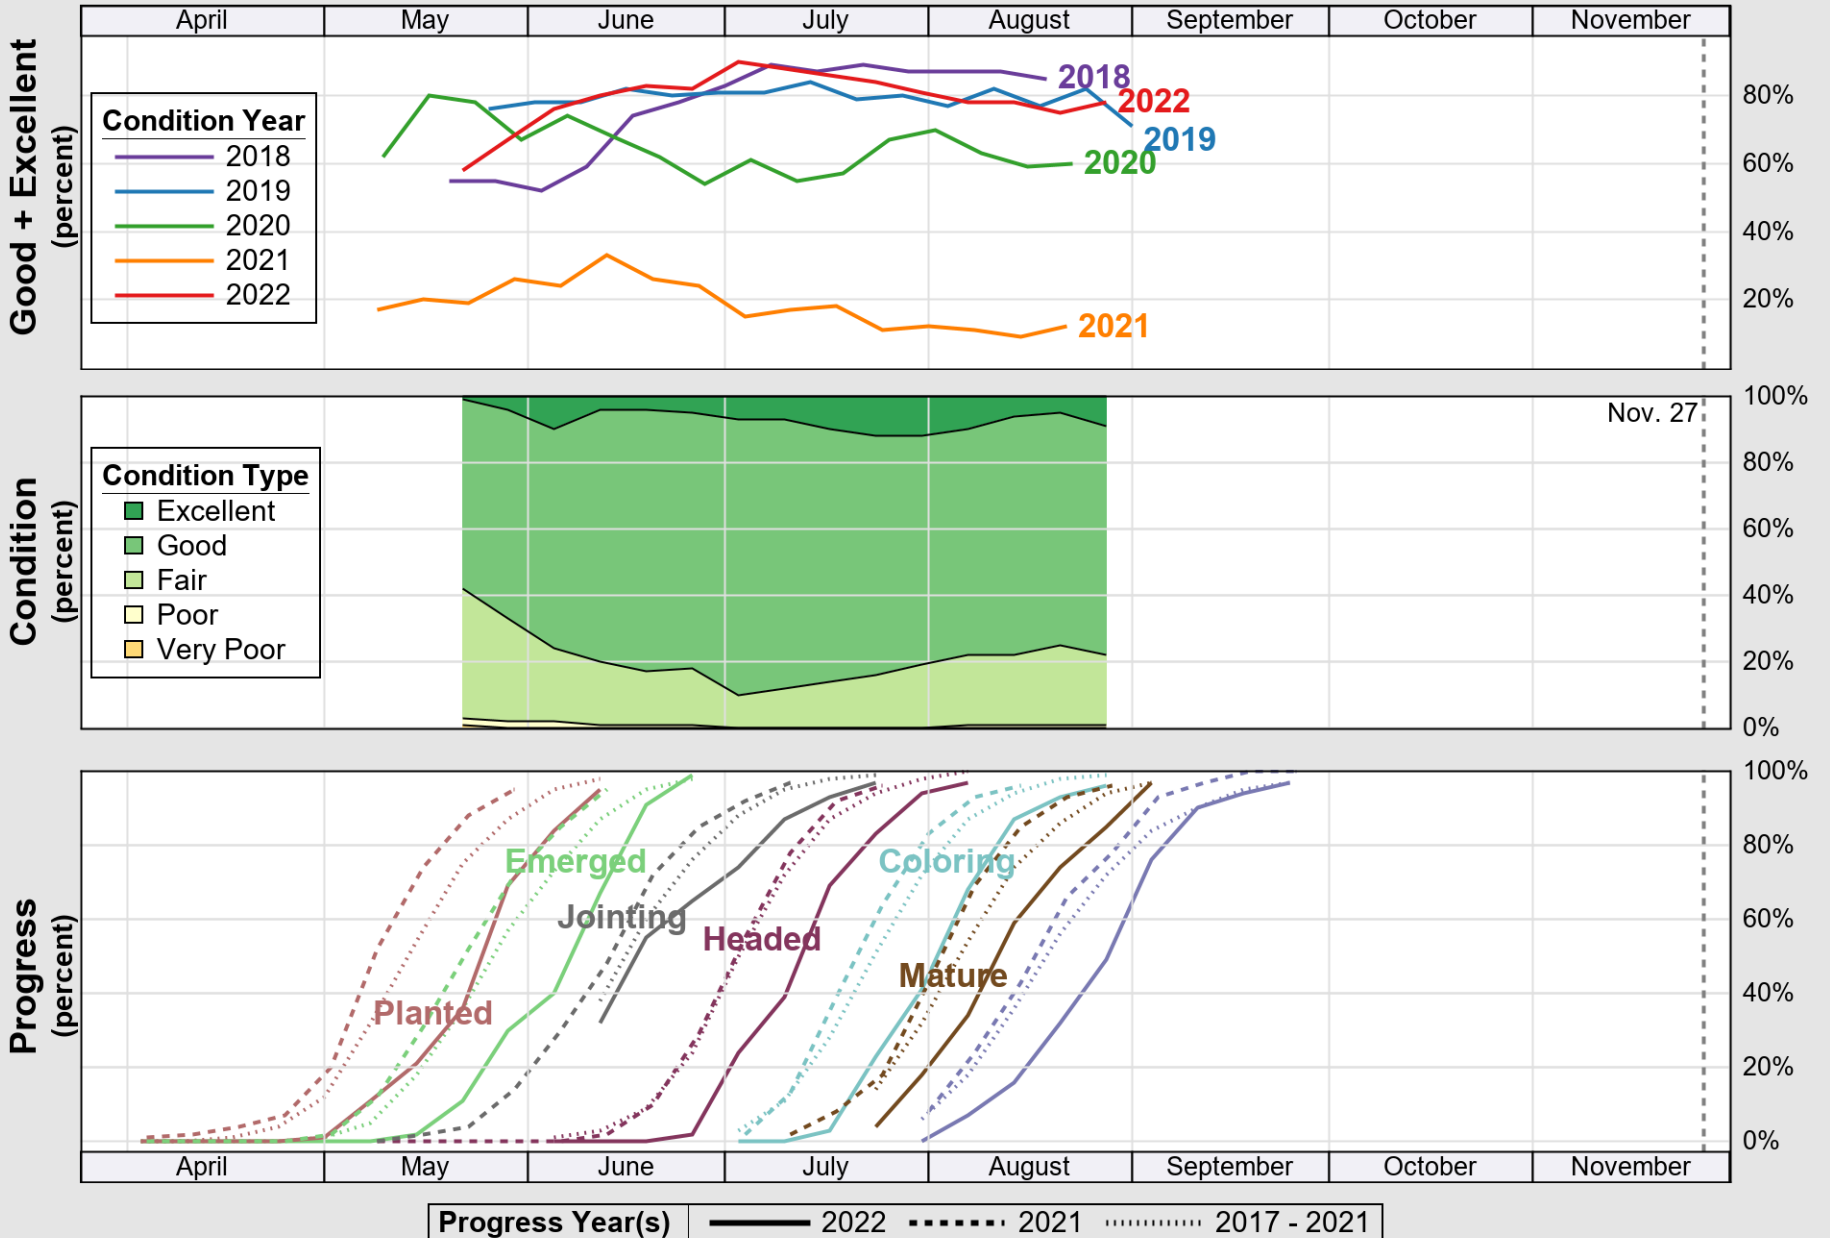

USDA

Crop Progress and Condition: Barley in North Dakota , 2022

NASS

Source: National Agricultural Statistics Service (NASS), Crop Progress Report

USDA

Crop Progress and Condition: Corn in North Dakota , 2022

NASS

Source: National Agricultural Statistics Service (NASS), Crop Progress Report

USDA

Crop Progress and Condition: Oats in North Dakota , 2022

NASS

Source: National Agricultural Statistics Service (NASS), Crop Progress Report

USDA Crop Progress and Condition: Pasture and Range in North Dakota , 2022 **NASS**

Source: National Agricultural Statistics Service (NASS), Crop Progress Report

USDA

Crop Progress and Condition: Soybeans in North Dakota , 2022

NASS

Source: National Agricultural Statistics Service (NASS), Crop Progress Report

USDA

Crop Progress and Condition: Spring Wheat in North Dakota , 2022

NASS

Source: National Agricultural Statistics Service (NASS), Crop Progress Report