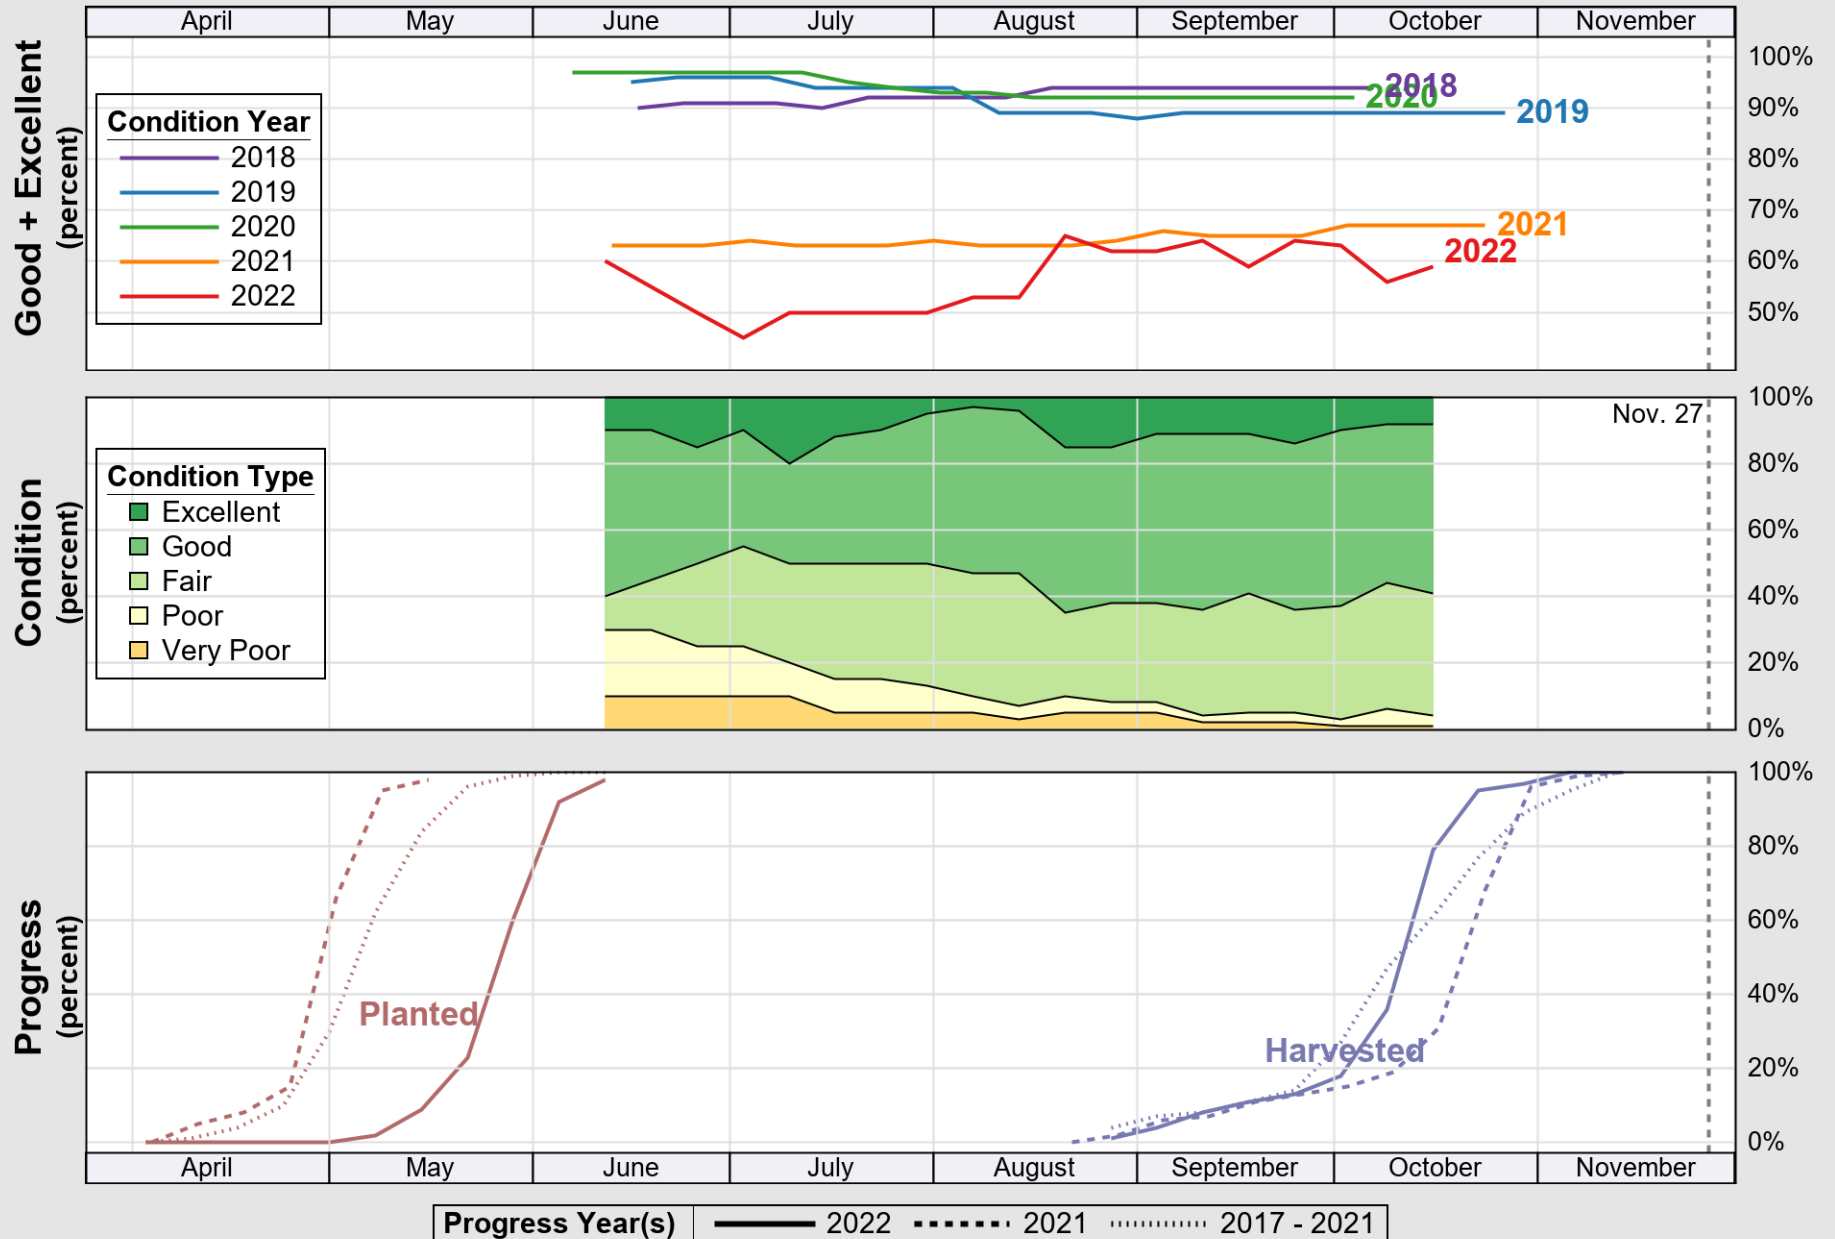

USDA Crop Progress and Condition: Pasture and Range in North Dakota , 2022 **NASS**

Source: National Agricultural Statistics Service (NASS), Crop Progress Report

USDA

Crop Progress and Condition: Soybeans in North Dakota , 2022

NASS

Source: National Agricultural Statistics Service (NASS), Crop Progress Report

USDA

Crop Progress and Condition: Spring Wheat in North Dakota , 2022

NASS

Source: National Agricultural Statistics Service (NASS), Crop Progress Report

USDA

Crop Progress and Condition: Sugar Beets in North Dakota , 2022

NASS

Source: National Agricultural Statistics Service (NASS), Crop Progress Report

USDA

Crop Progress and Condition: Sunflower in North Dakota , 2022