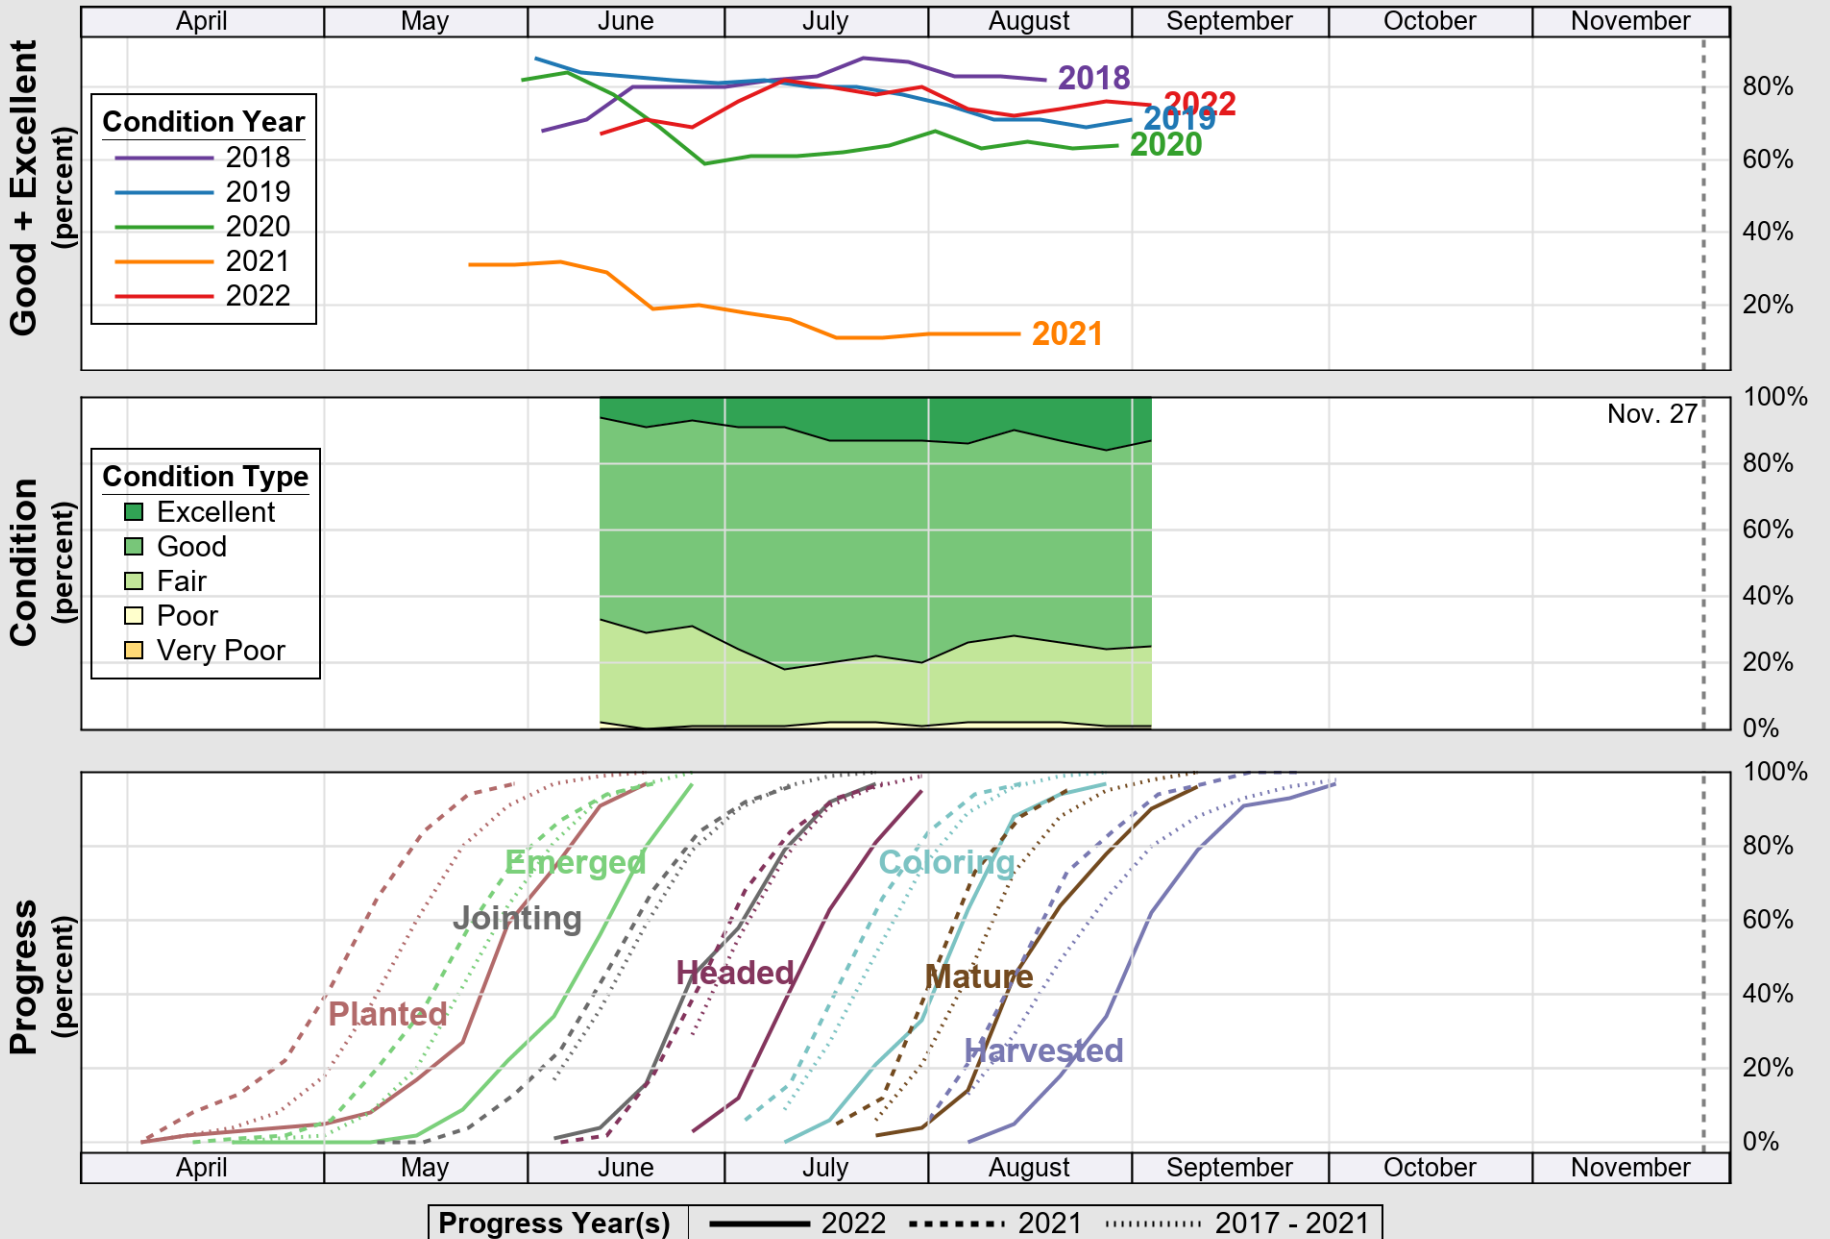

USDA Crop Progress and Condition: Pasture and Range in North Dakota , 2022 **NASS**

Source: National Agricultural Statistics Service (NASS), Crop Progress Report

USDA

Crop Progress and Condition: Soybeans in North Dakota , 2022

NASS

Source: National Agricultural Statistics Service (NASS), Crop Progress Report

USDA

Crop Progress and Condition: Spring Wheat in North Dakota , 2022

NASS

Source: National Agricultural Statistics Service (NASS), Crop Progress Report

USDA

Crop Progress and Condition: Sugar Beets in North Dakota , 2022

NASS

Source: National Agricultural Statistics Service (NASS), Crop Progress Report

USDA

Crop Progress and Condition: Sunflower in North Dakota , 2022