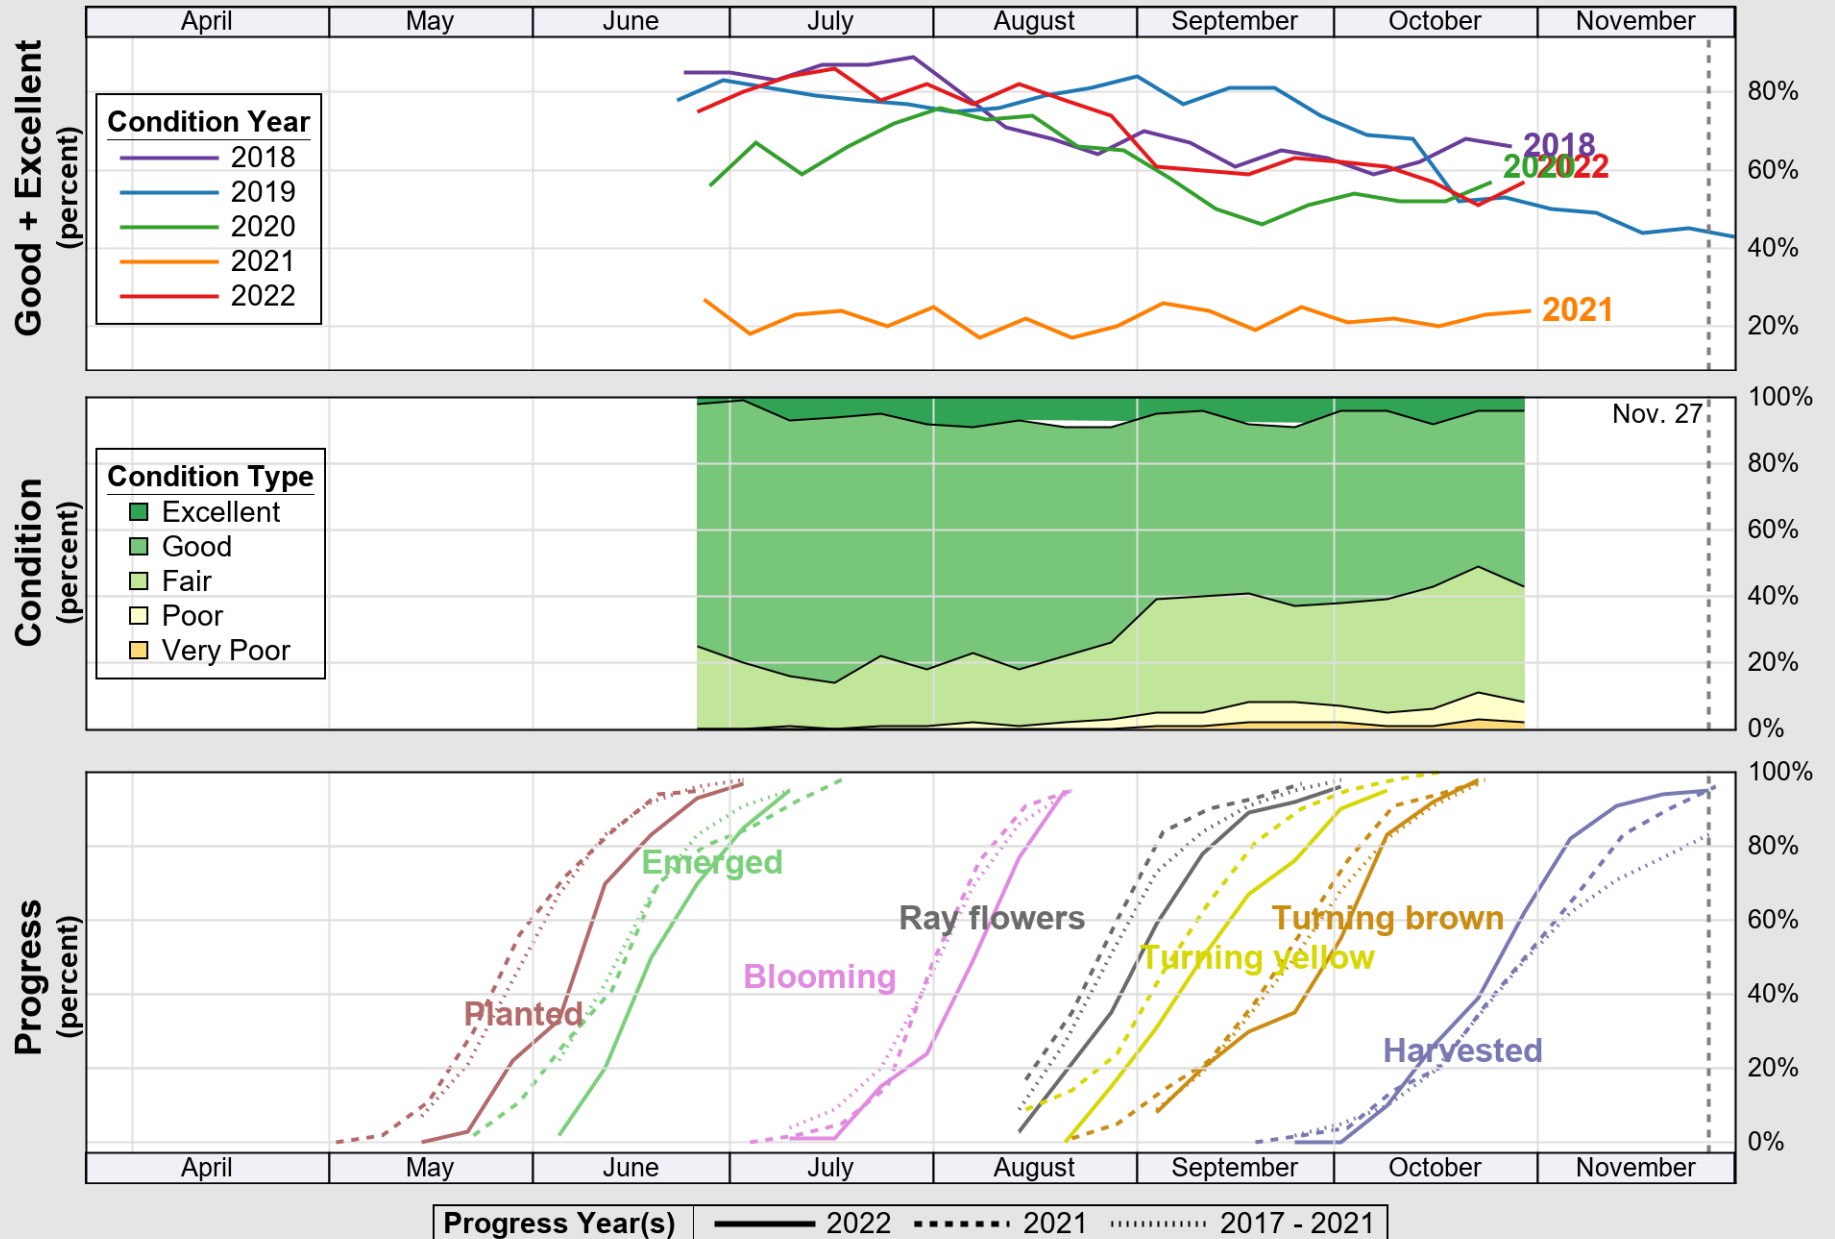

NASS

Source: National Agricultural Statistics Service (NASS), Crop Progress Report

USDA

Crop Progress and Condition: Spring Wheat in North Dakota , 2022

NASS

Source: National Agricultural Statistics Service (NASS), Crop Progress Report

USDA

Crop Progress and Condition: Sugar Beets in North Dakota , 2022

NASS

Source: National Agricultural Statistics Service (NASS), Crop Progress Report

USDA

Crop Progress and Condition: Sunflower in North Dakota , 2022

NASS

Source: National Agricultural Statistics Service (NASS), Crop Progress Report

USDA

Crop Progress and Condition: Winter Wheat in North Dakota , 2022

NASS

Source: National Agricultural Statistics Service (NASS), Crop Progress Report