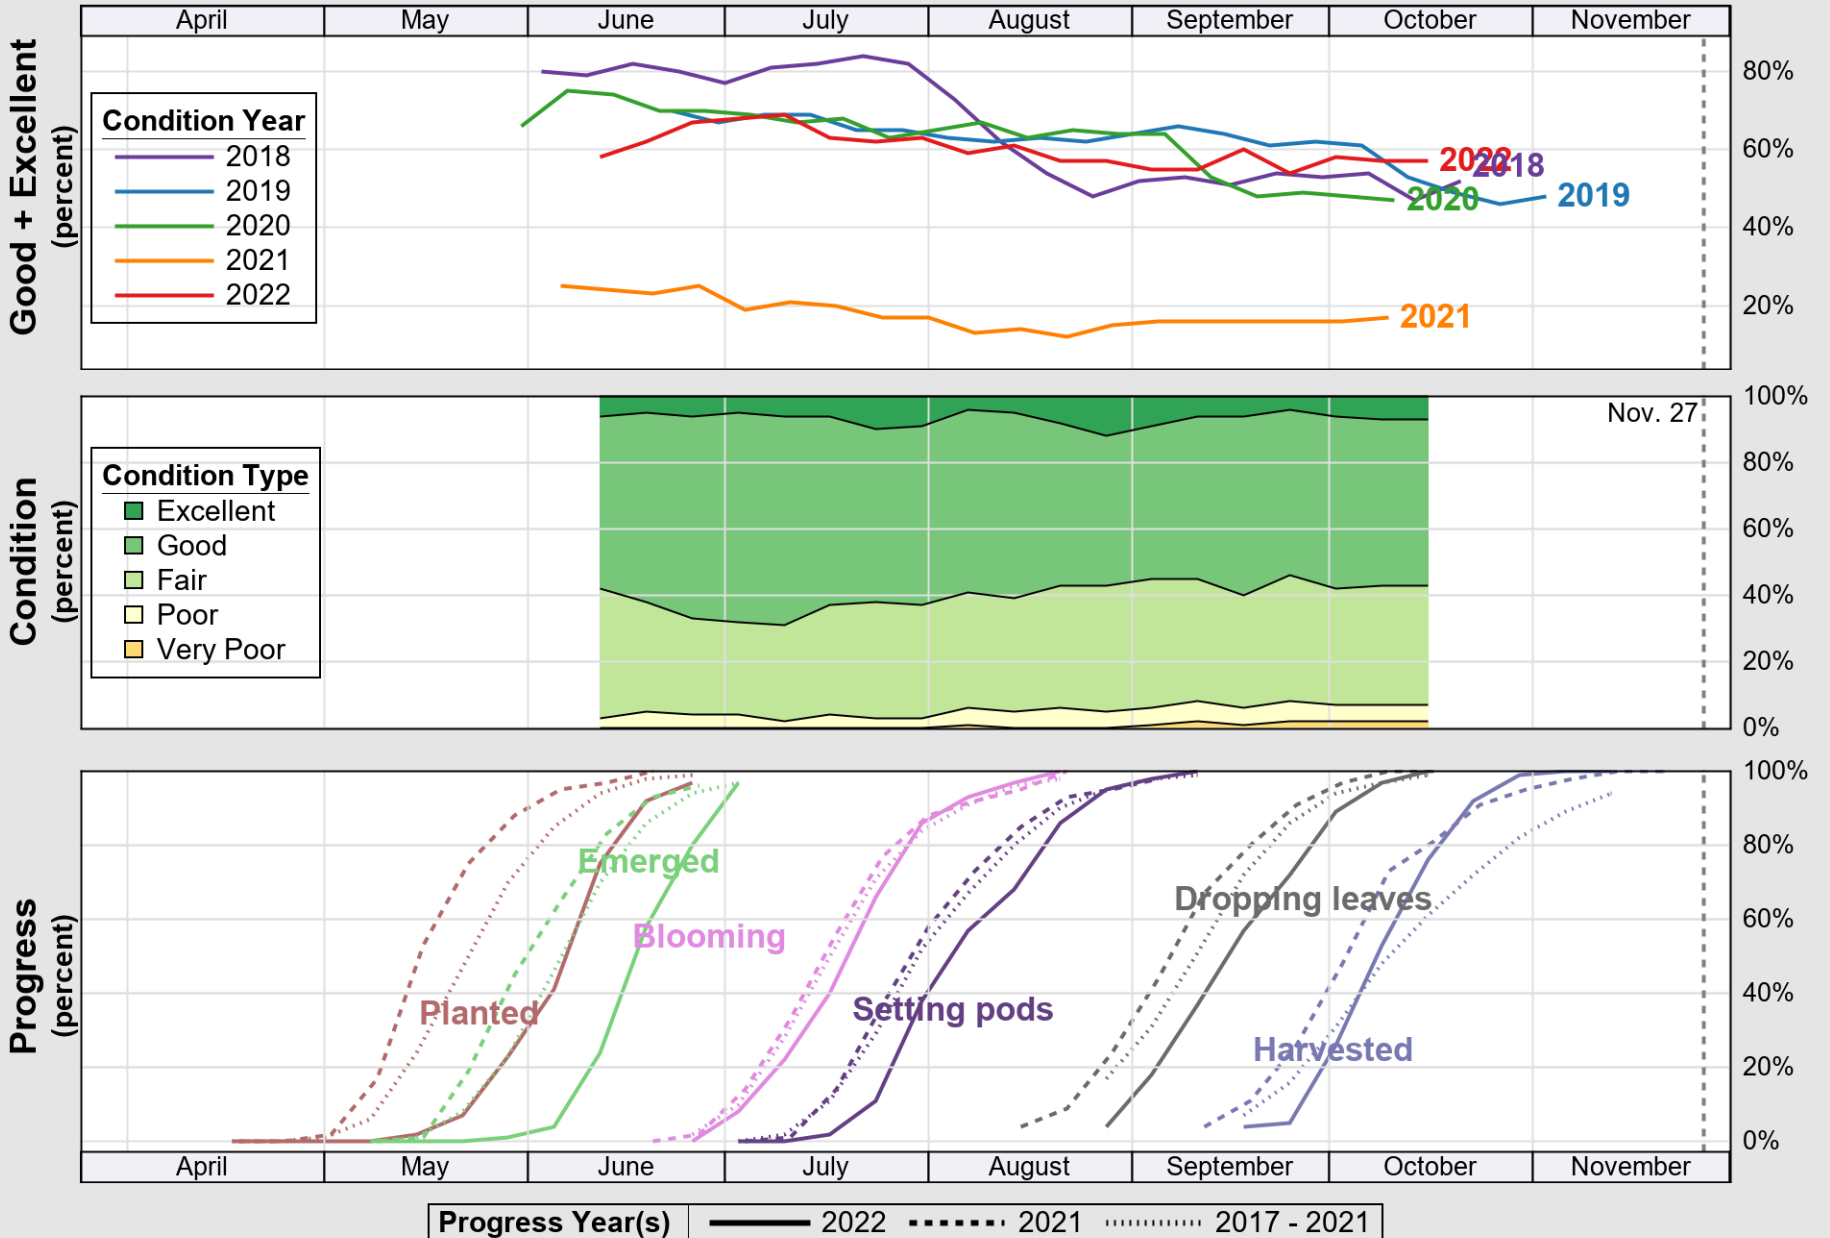

NASS

Source: National Agricultural Statistics Service (NASS), Crop Progress Report

USDA

Crop Progress and Condition: Oats in North Dakota , 2022

NASS

Source: National Agricultural Statistics Service (NASS), Crop Progress Report

USDA Crop Progress and Condition: Pasture and Range in North Dakota , 2022 **NASS**

Source: National Agricultural Statistics Service (NASS), Crop Progress Report

USDA

Crop Progress and Condition: Soybeans in North Dakota , 2022

NASS

Source: National Agricultural Statistics Service (NASS), Crop Progress Report

USDA

Crop Progress and Condition: Spring Wheat in North Dakota , 2022

NASS

Source: National Agricultural Statistics Service (NASS), Crop Progress Report