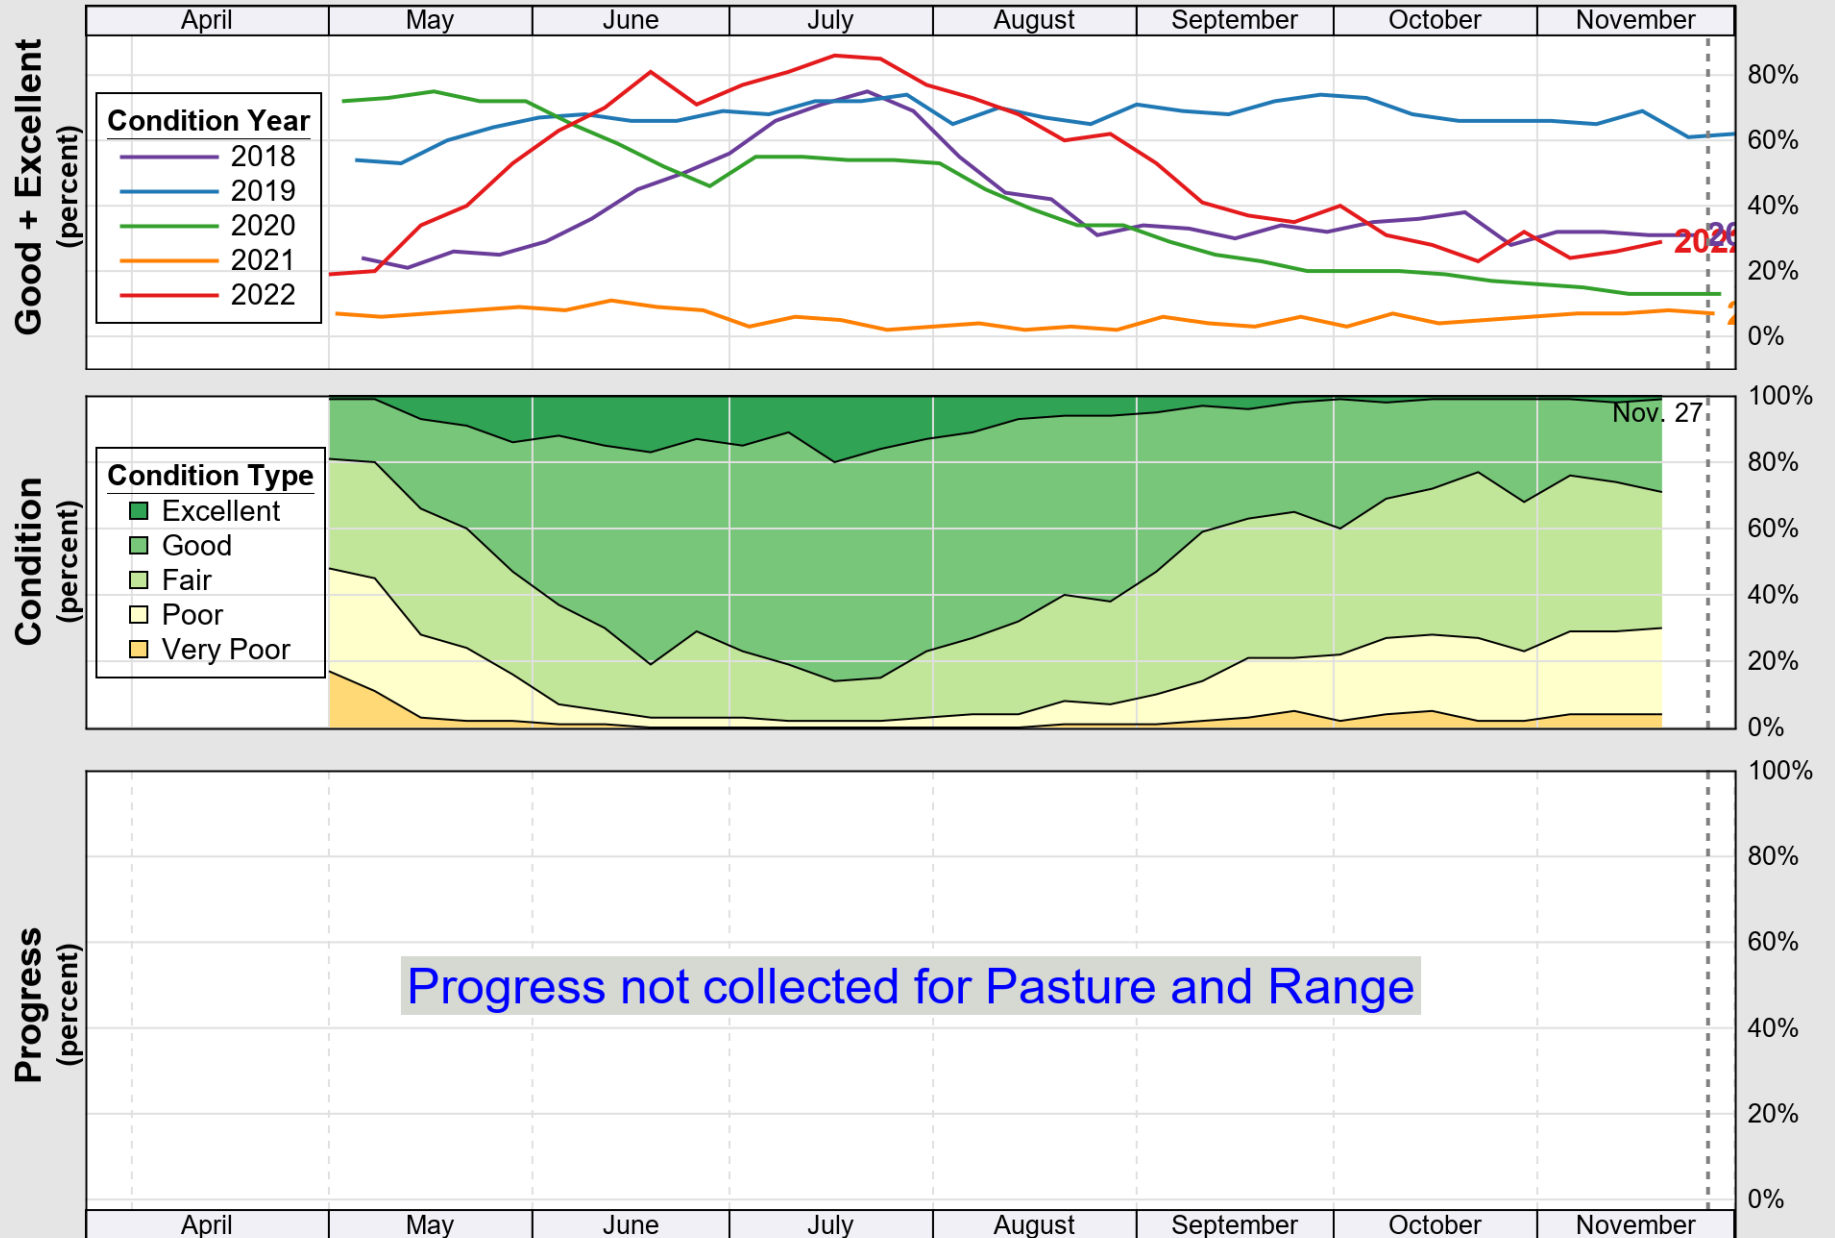

USDA

Crop Progress and Condition: Barley in North Dakota , 2022

NASS

Source: National Agricultural Statistics Service (NASS), Crop Progress Report

USDA

Crop Progress and Condition: Corn in North Dakota , 2022

NASS

Source: National Agricultural Statistics Service (NASS), Crop Progress Report

USDA

Crop Progress and Condition: Oats in North Dakota , 2022

NASS

Source: National Agricultural Statistics Service (NASS), Crop Progress Report

USDA Crop Progress and Condition: Pasture and Range in North Dakota , 2022 **NASS**

Source: National Agricultural Statistics Service (NASS), Crop Progress Report

USDA

Crop Progress and Condition: Soybeans in North Dakota , 2022

NASS

Source: National Agricultural Statistics Service (NASS), Crop Progress Report

USDA

Crop Progress and Condition: Spring Wheat in North Dakota , 2022

NASS

Source: National Agricultural Statistics Service (NASS), Crop Progress Report