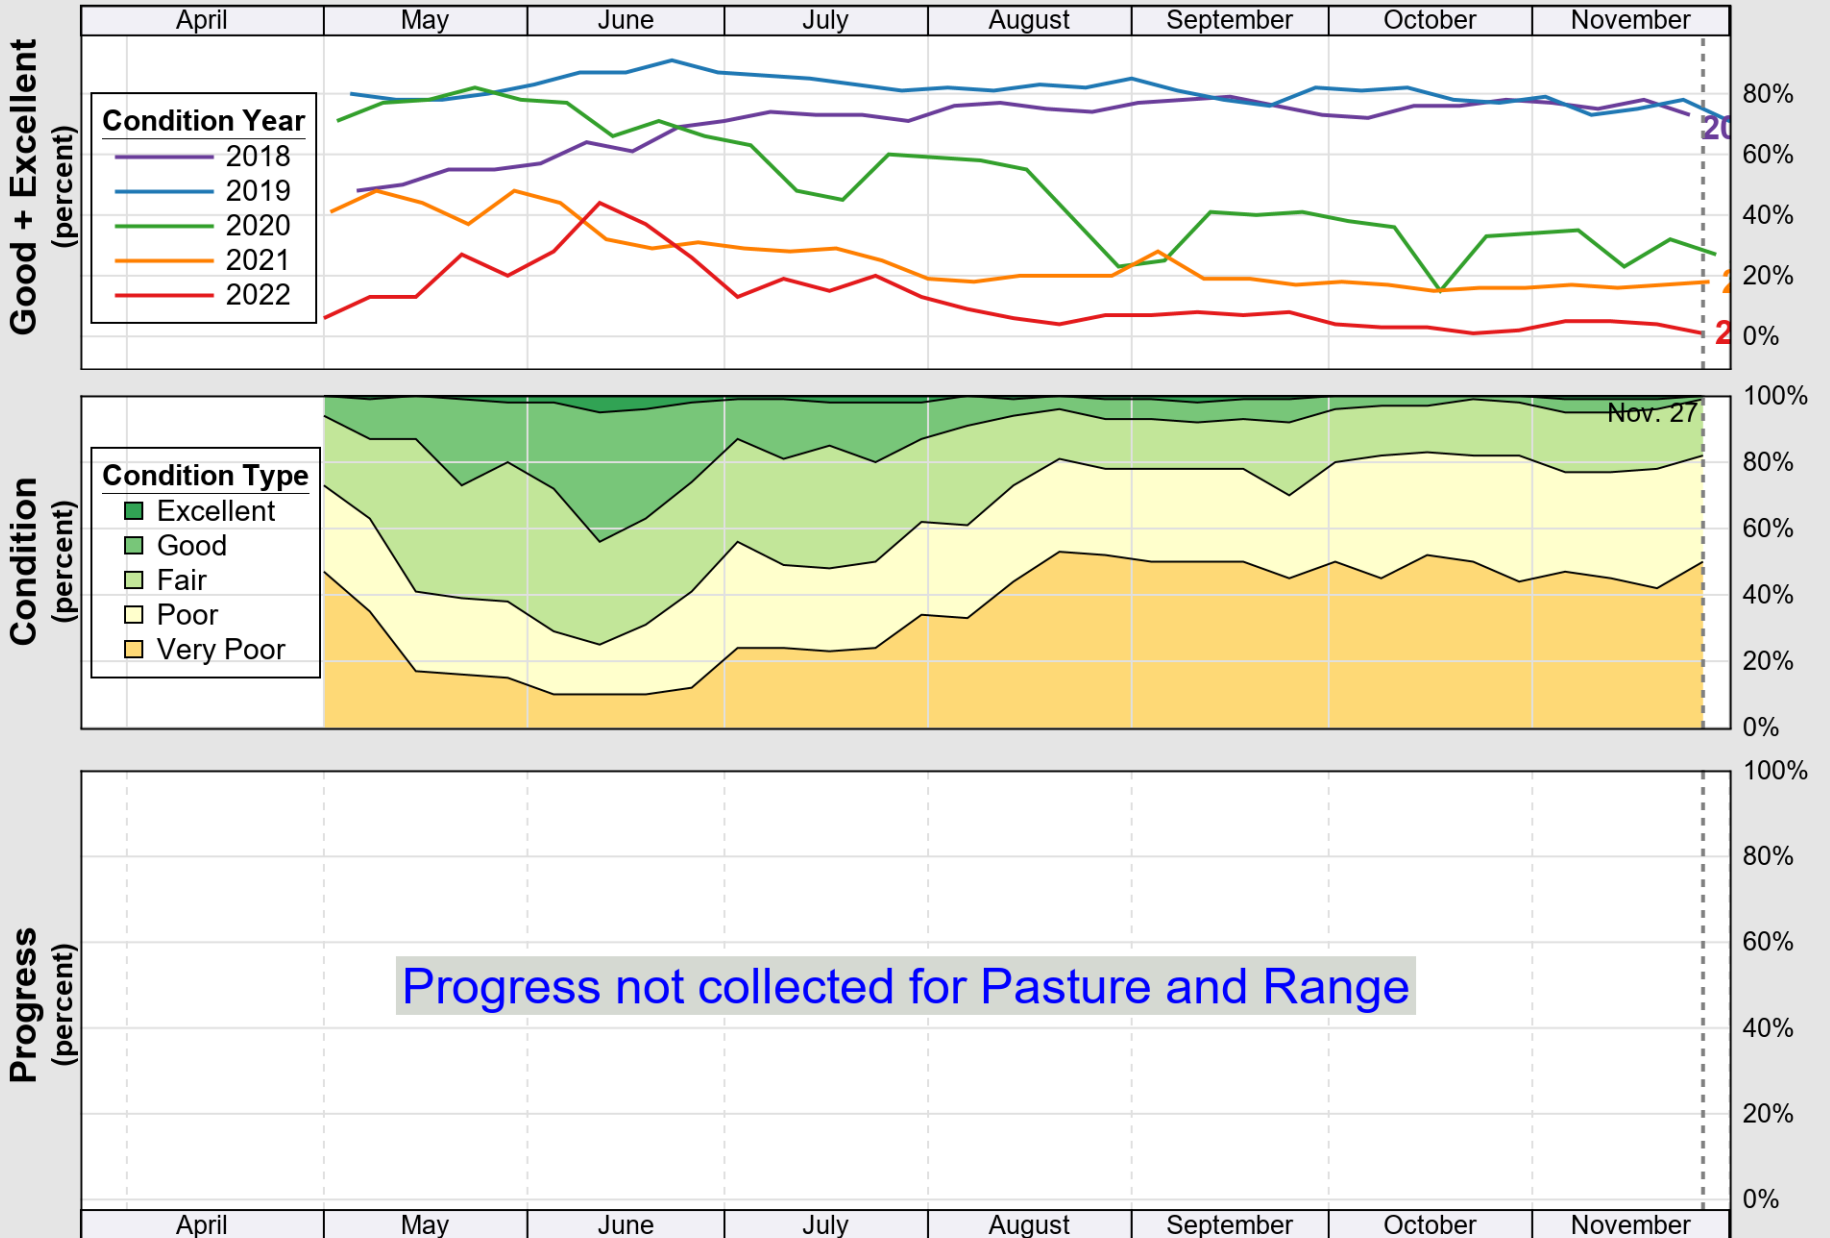

# Crop Progress and Condition: Corn in Nebraska , 2022

NASS

Source: National Agricultural Statistics Service (NASS), Crop Progress Report

USDA

### Crop Progress and Condition: Oats in Nebraska , 2022

NASS

Progress Year(s) ——— 2022    ····· 2021    ······ 2017 - 2021

Source: National Agricultural Statistics Service (NASS), Crop Progress Report

USDA

# Crop Progress and Condition: Pasture and Range in Nebraska , 2022

NASS

Source: National Agricultural Statistics Service (NASS), Crop Progress Report

USDA