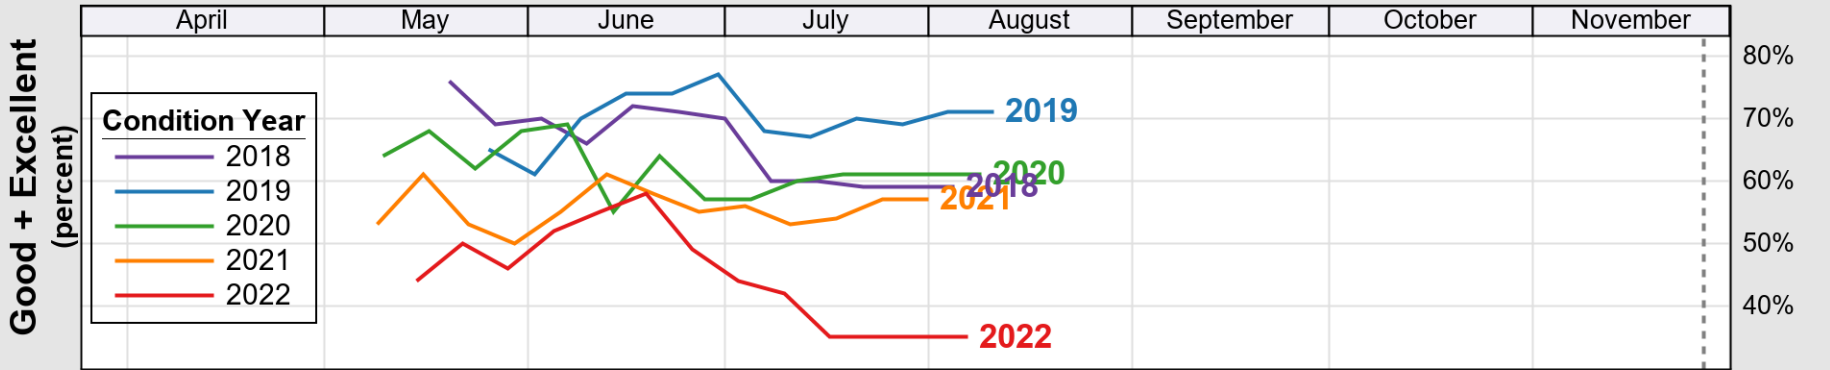

# Crop Progress and Condition: Corn in Nebraska , 2022

NASS

Source: National Agricultural Statistics Service (NASS), Crop Progress Report

USDA

### Crop Progress and Condition: Oats in Nebraska , 2022

NASS

Progress Year(s) ——— 2022    ····· 2021    ······ 2017 - 2021

Source: National Agricultural Statistics Service (NASS), Crop Progress Report

USDA