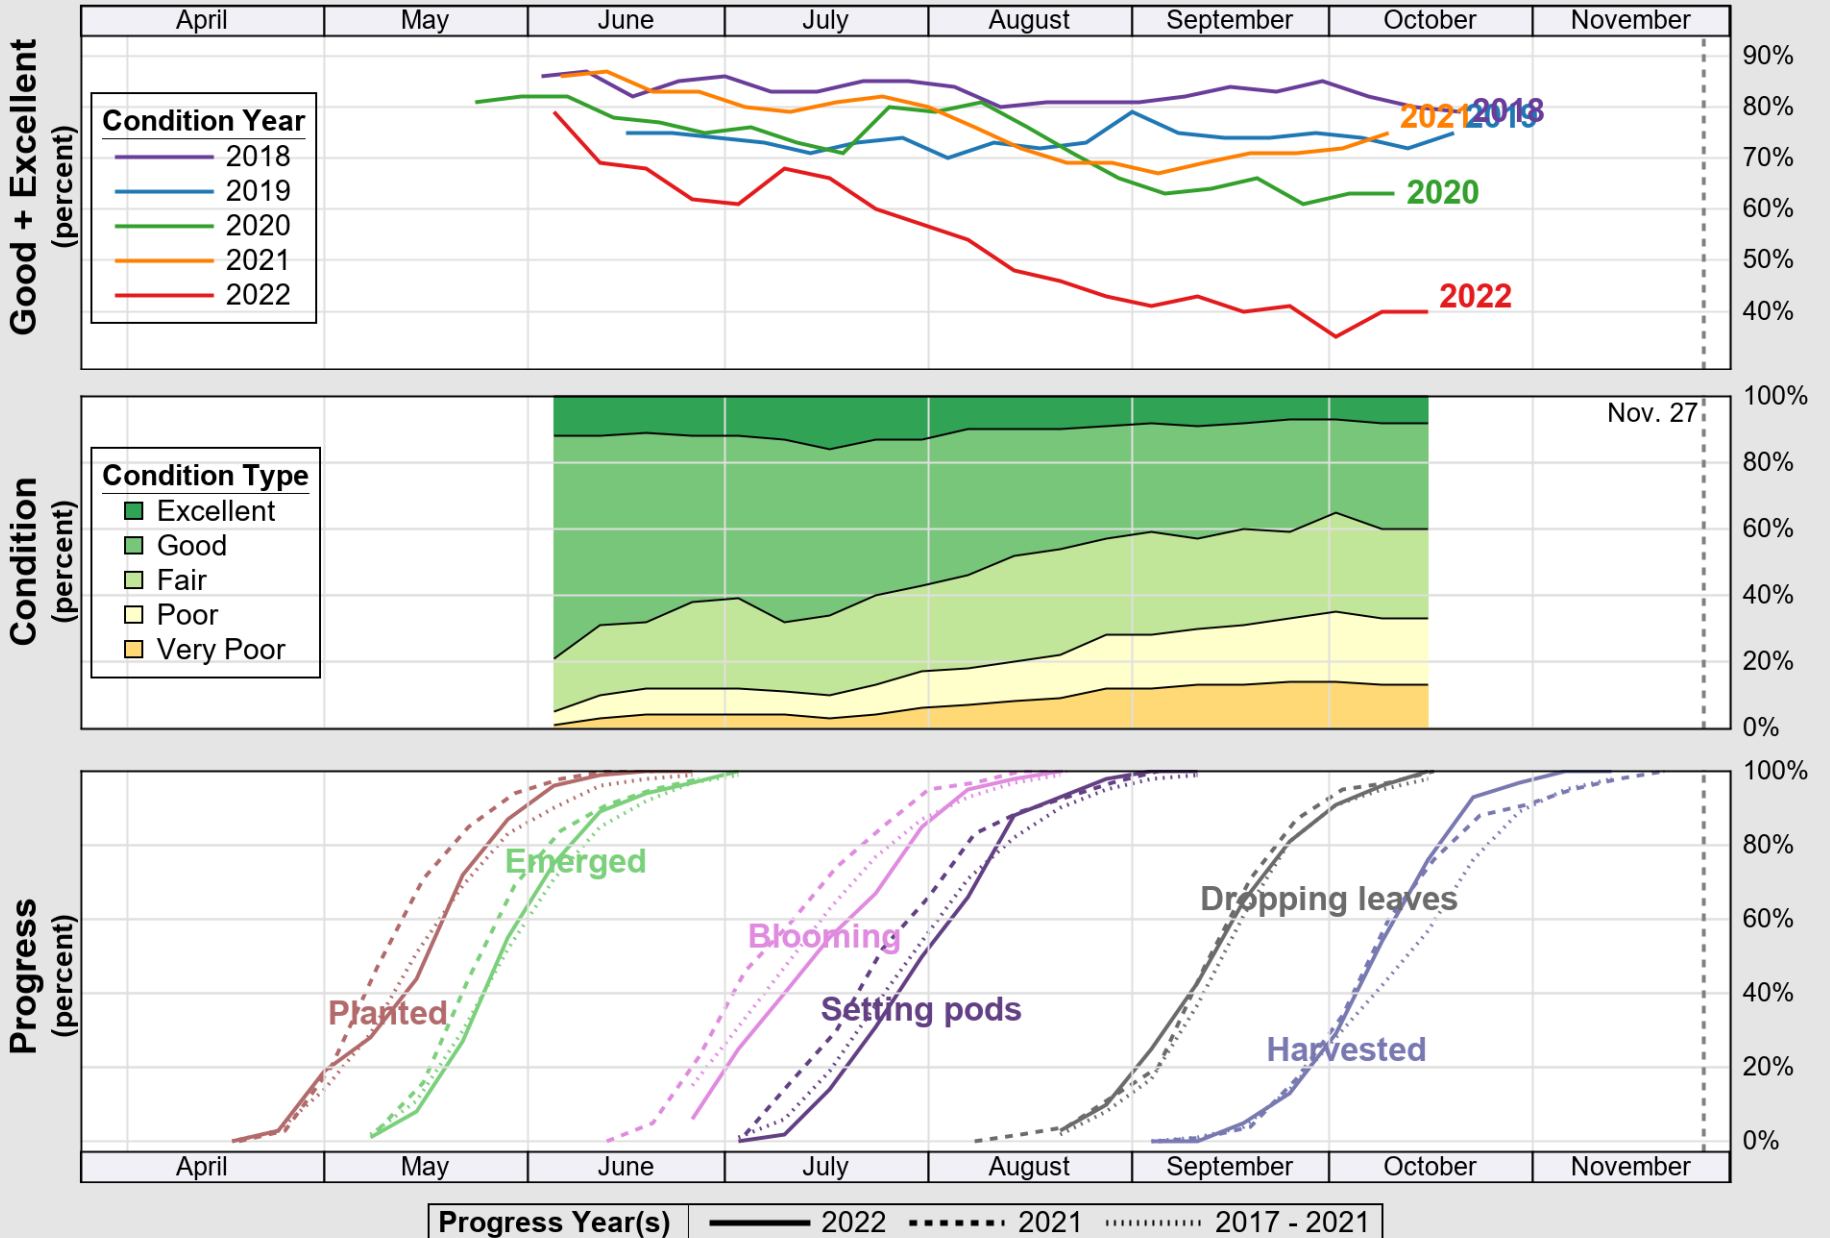

# Crop Progress and Condition: Pasture and Range in Nebraska , 2022

NASS

Source: National Agricultural Statistics Service (NASS), Crop Progress Report

USDA

# Crop Progress and Condition: Sorghum in Nebraska , 2022

NASS

Source: National Agricultural Statistics Service (NASS), Crop Progress Report

USDA

# Crop Progress and Condition: Soybeans in Nebraska , 2022

NASS

Source: National Agricultural Statistics Service (NASS), Crop Progress Report

USDA

# Crop Progress and Condition: Winter Wheat in Nebraska, 2022

NASS

Source: National Agricultural Statistics Service (NASS), Crop Progress Report