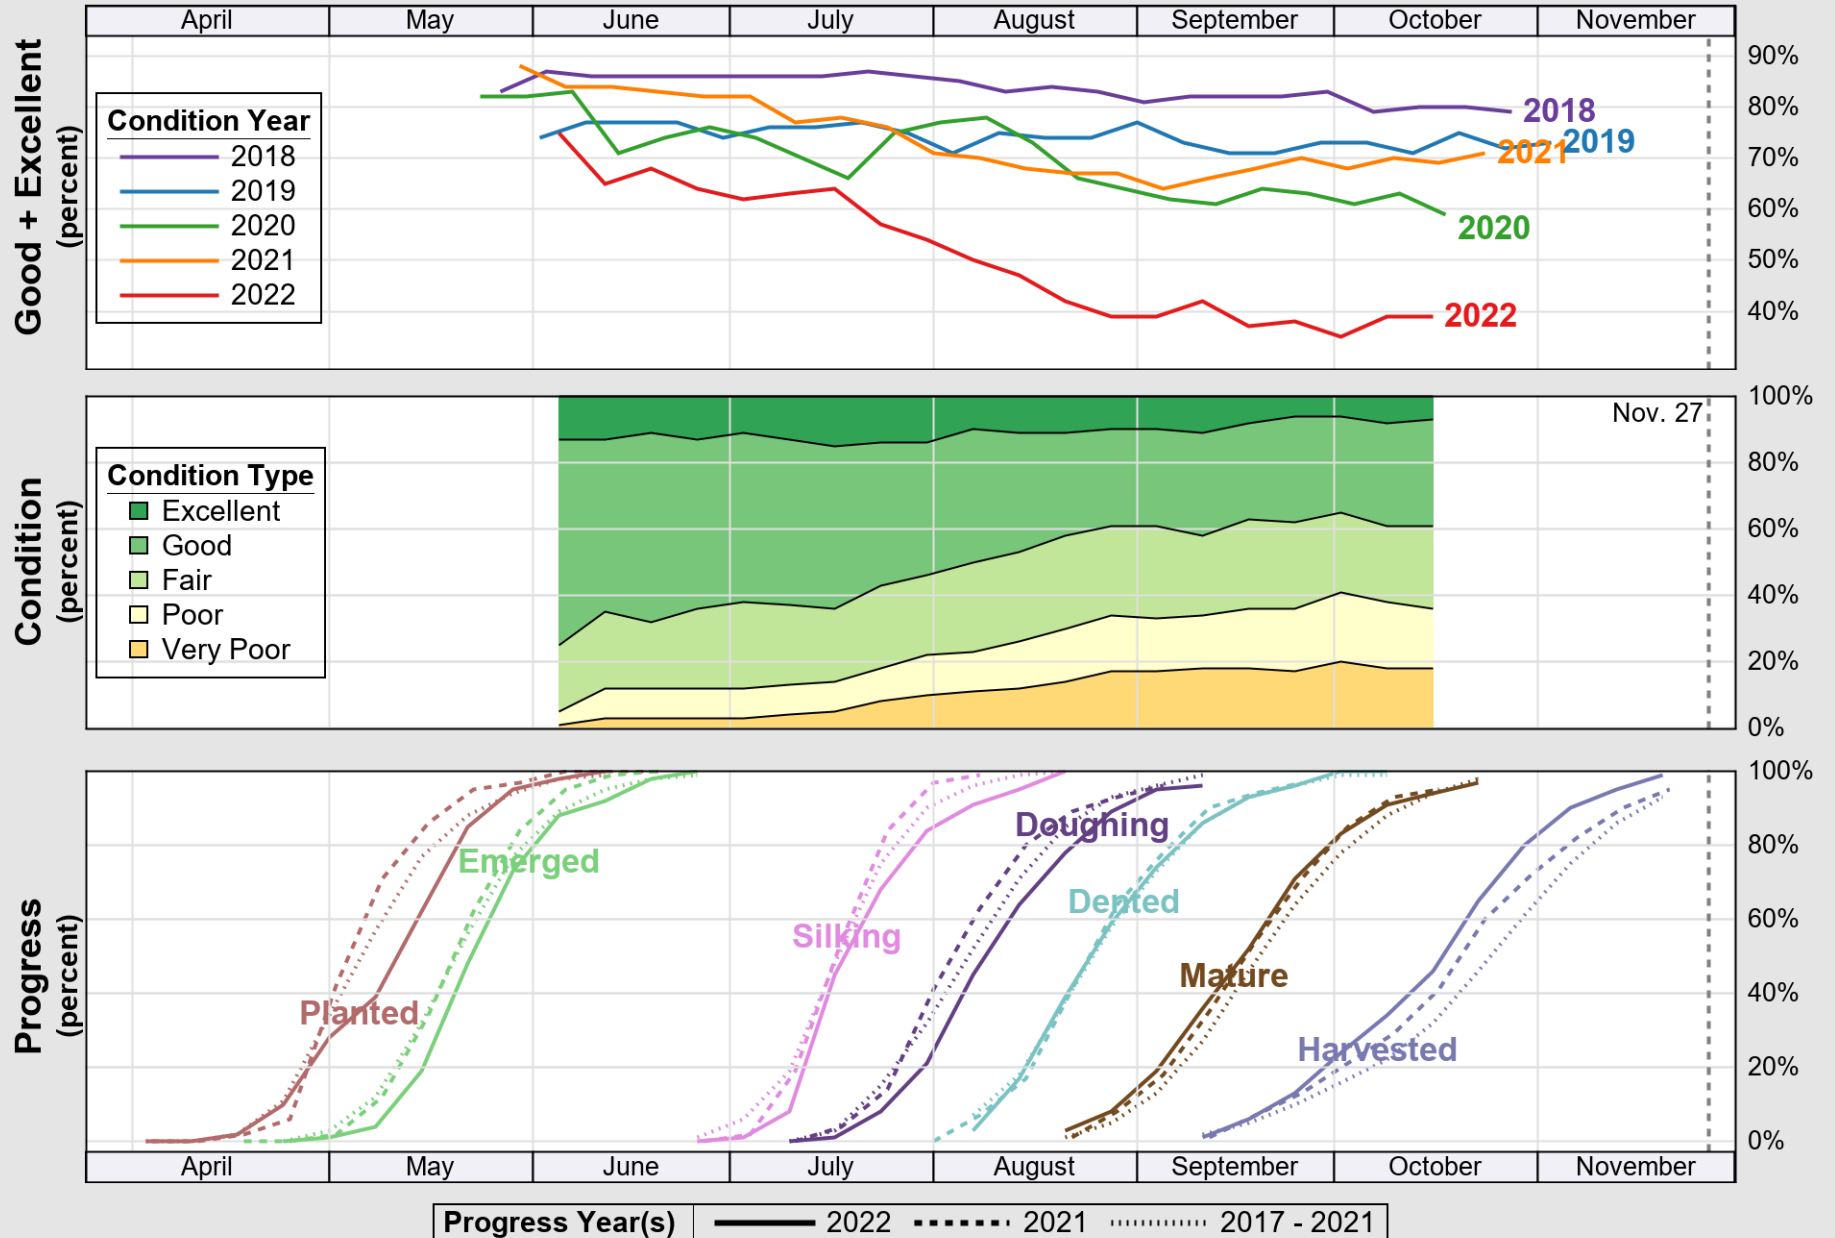

# Crop Progress and Condition: Corn in Nebraska , 2022

NASS

Source: National Agricultural Statistics Service (NASS), Crop Progress Report

USDA

### Crop Progress and Condition: Oats in Nebraska , 2022

NASS

Progress Year(s) ——— 2022    ····· 2021    ······ 2017 - 2021

Source: National Agricultural Statistics Service (NASS), Crop Progress Report

USDA