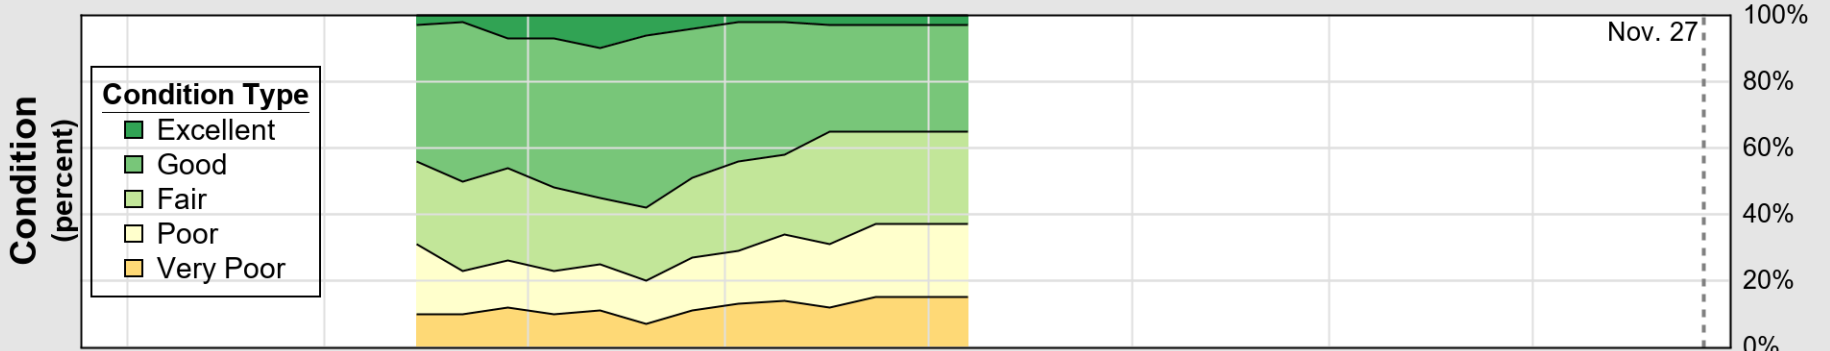

USDA

Crop Progress and Condition: Oats in Nebraska , 2022

NASS

Progress Year(s) ——— 2022   ····· 2021   ······ 2017 - 2021

Source: National Agricultural Statistics Service (NASS), Crop Progress Report