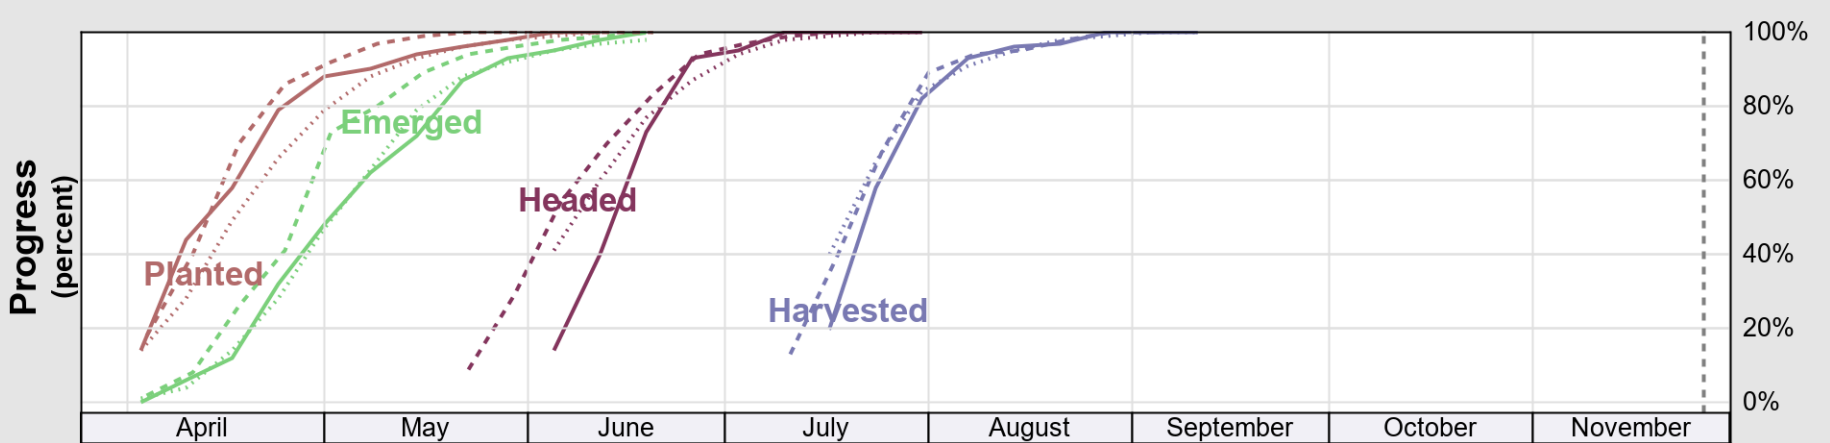

# Crop Progress and Condition: Corn in Nebraska , 2022

NASS

Source: National Agricultural Statistics Service (NASS), Crop Progress Report

USDA

### Crop Progress and Condition: Oats in Nebraska , 2022

NASS

Progress Year(s) ——— 2022    ····· 2021    ······ 2017 - 2021

Source: National Agricultural Statistics Service (NASS), Crop Progress Report

USDA