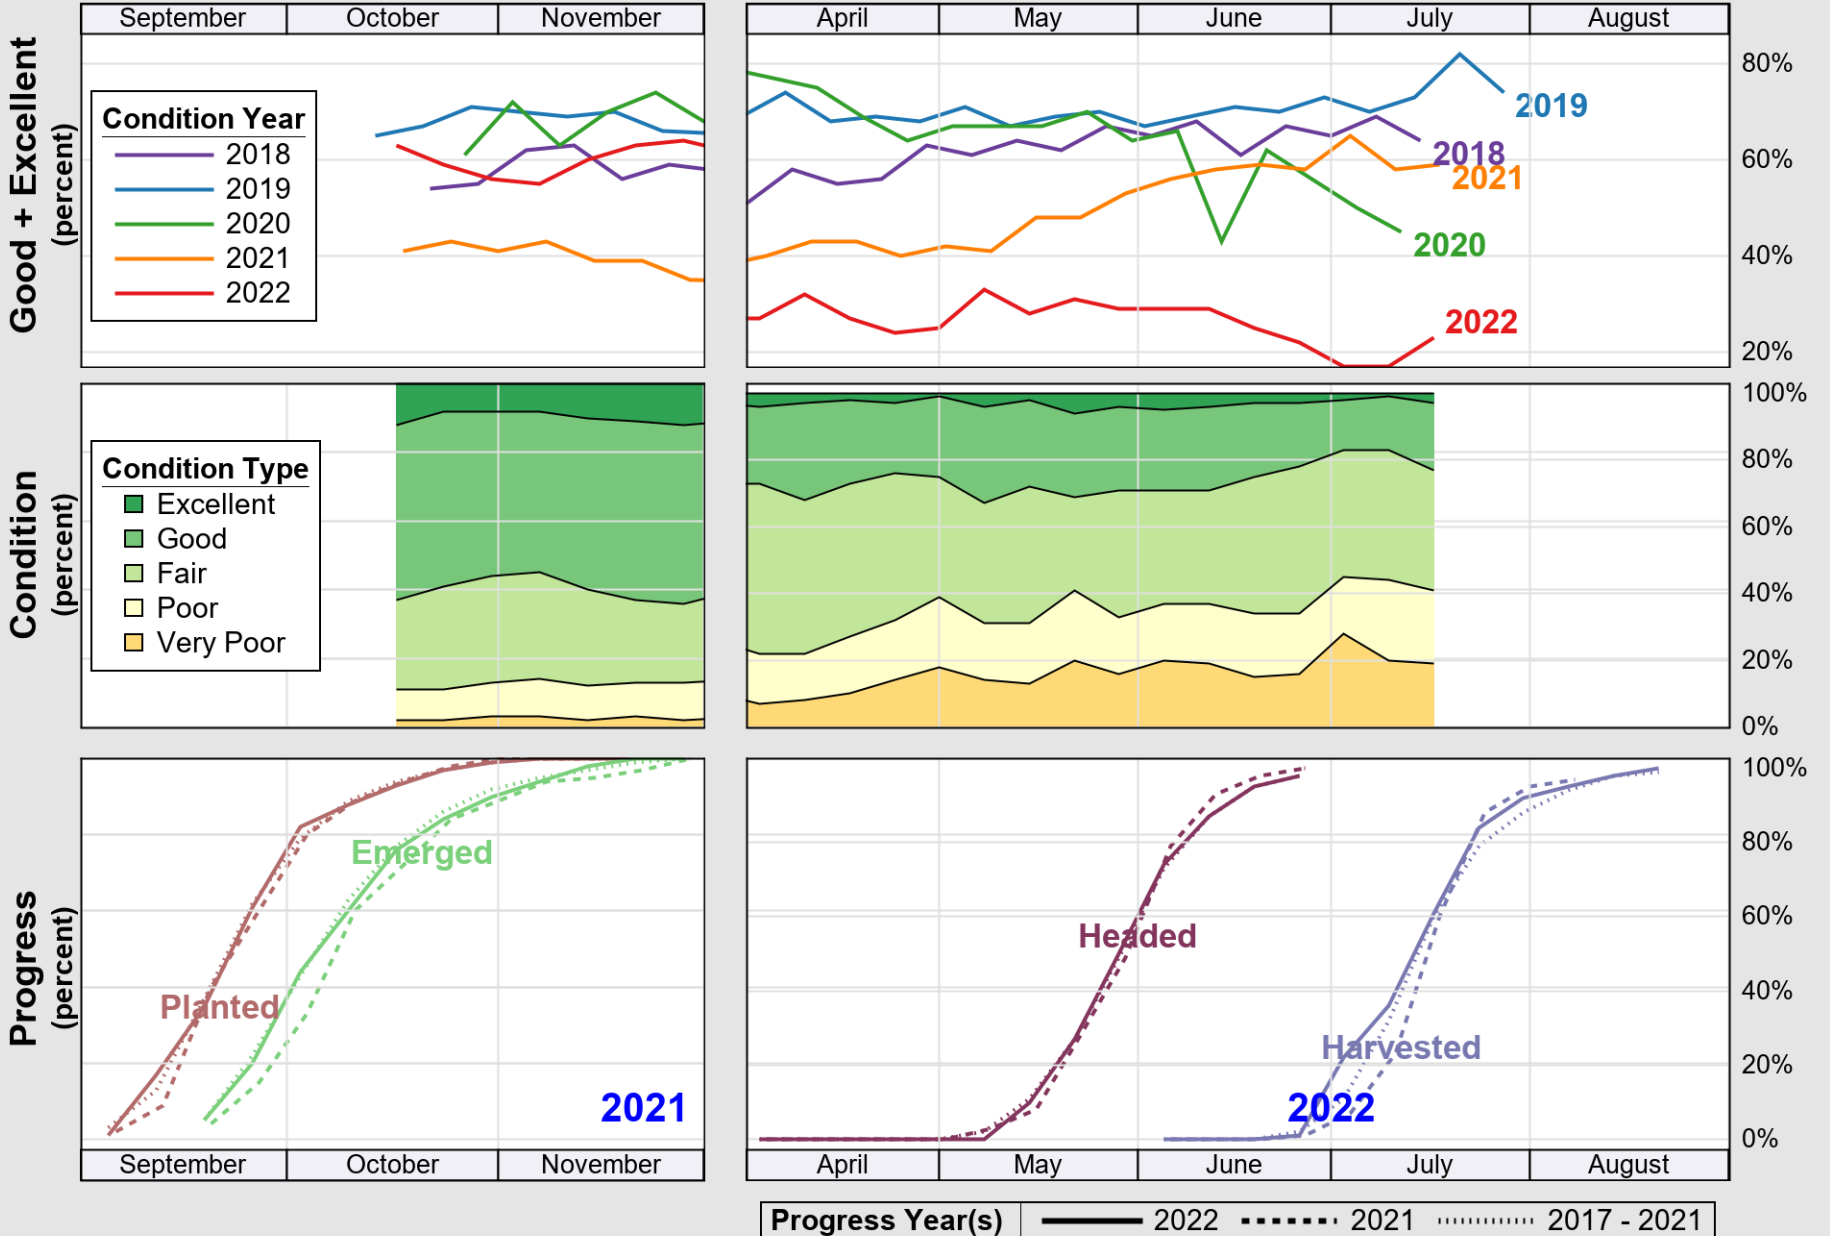

# Crop Progress and Condition: Sorghum in Nebraska , 2022

NASS

Source: National Agricultural Statistics Service (NASS), Crop Progress Report

USDA

# Crop Progress and Condition: Soybeans in Nebraska , 2022

NASS

Source: National Agricultural Statistics Service (NASS), Crop Progress Report

USDA

# Crop Progress and Condition: Winter Wheat in Nebraska, 2022

NASS

Source: National Agricultural Statistics Service (NASS), Crop Progress Report