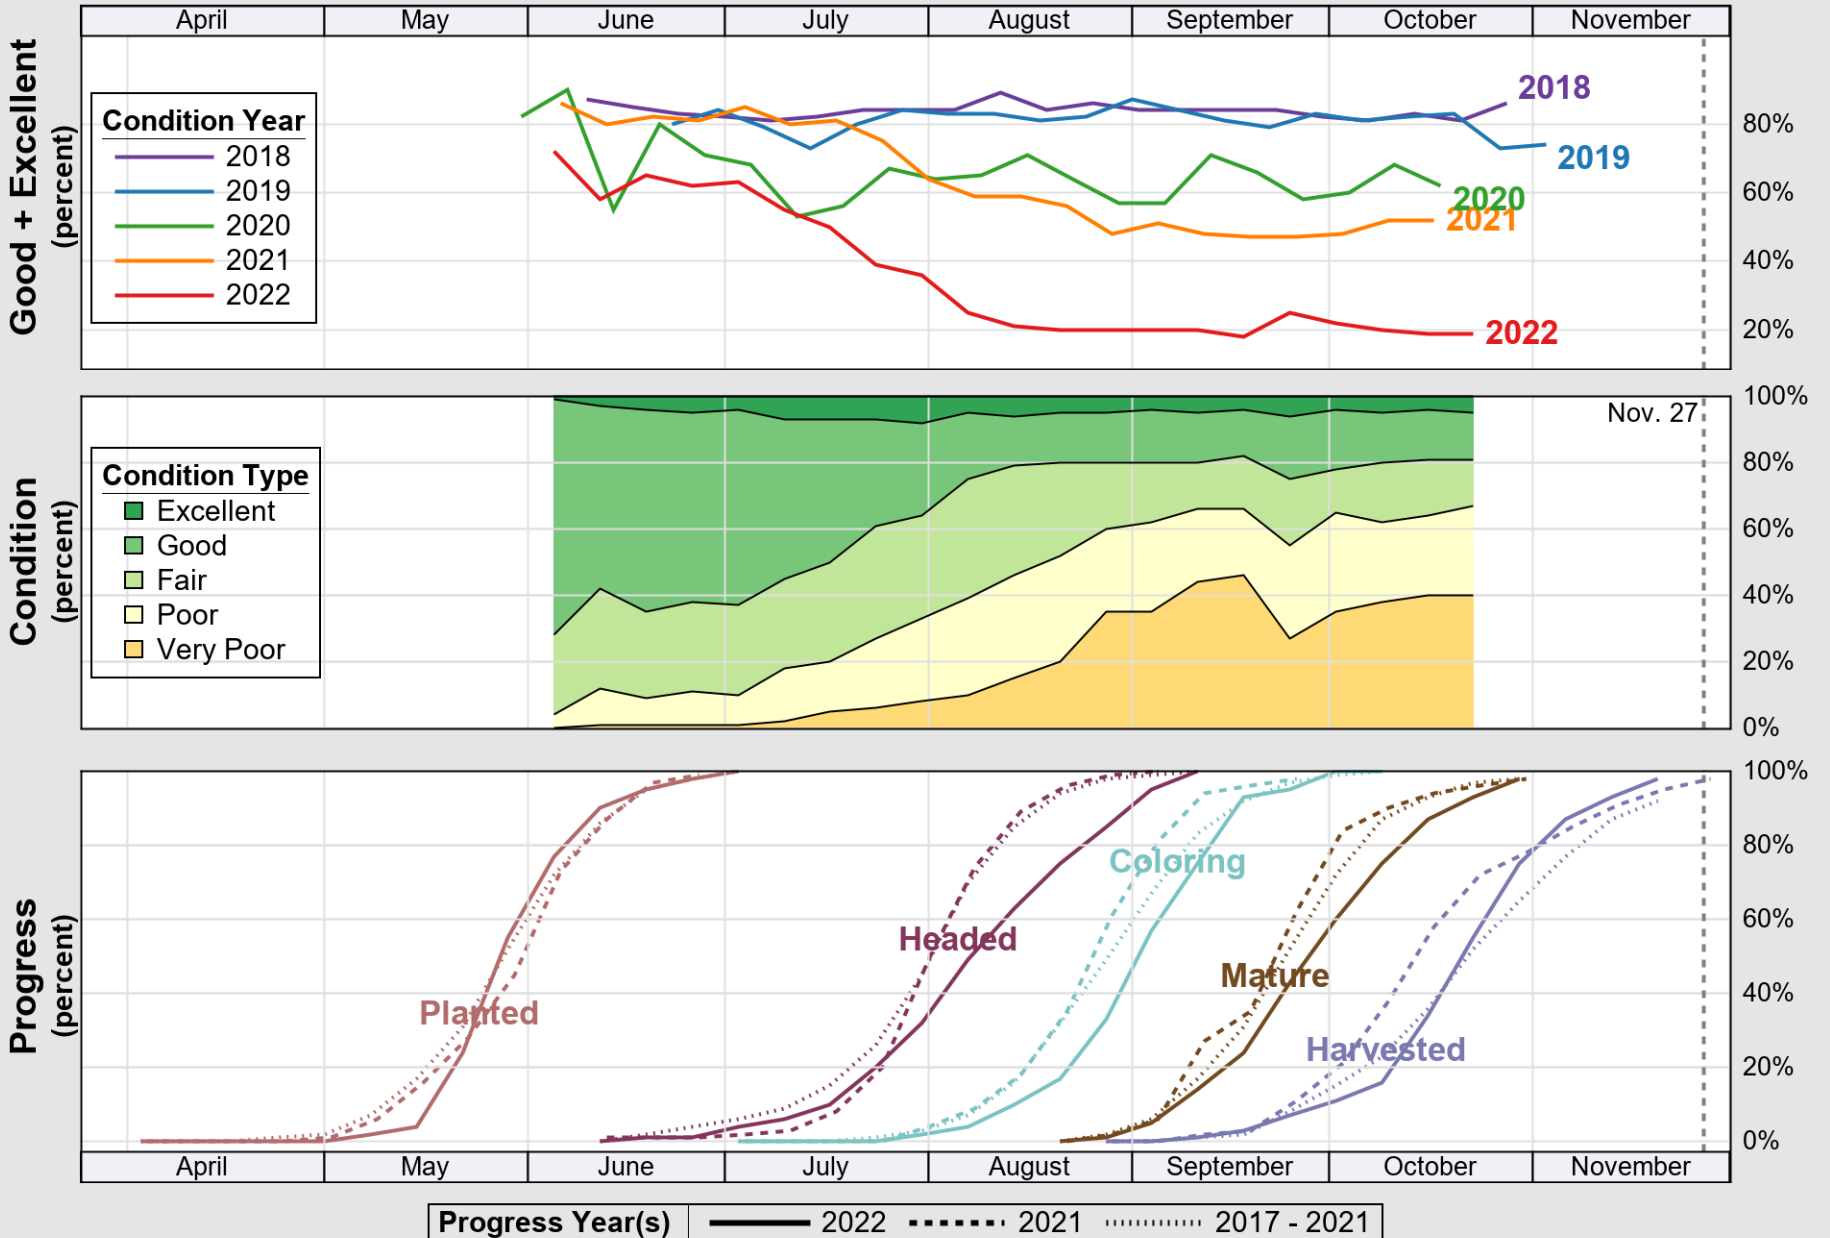

# Crop Progress and Condition: Corn in Nebraska , 2022

NASS

Source: National Agricultural Statistics Service (NASS), Crop Progress Report

USDA

### Crop Progress and Condition: Oats in Nebraska , 2022

NASS

Progress Year(s) ——— 2022    ····· 2021    ······ 2017 - 2021

Source: National Agricultural Statistics Service (NASS), Crop Progress Report

USDA

# Crop Progress and Condition: Pasture and Range in Nebraska , 2022

NASS

Source: National Agricultural Statistics Service (NASS), Crop Progress Report

USDA

# Crop Progress and Condition: Sorghum in Nebraska , 2022

NASS

Source: National Agricultural Statistics Service (NASS), Crop Progress Report

USDA