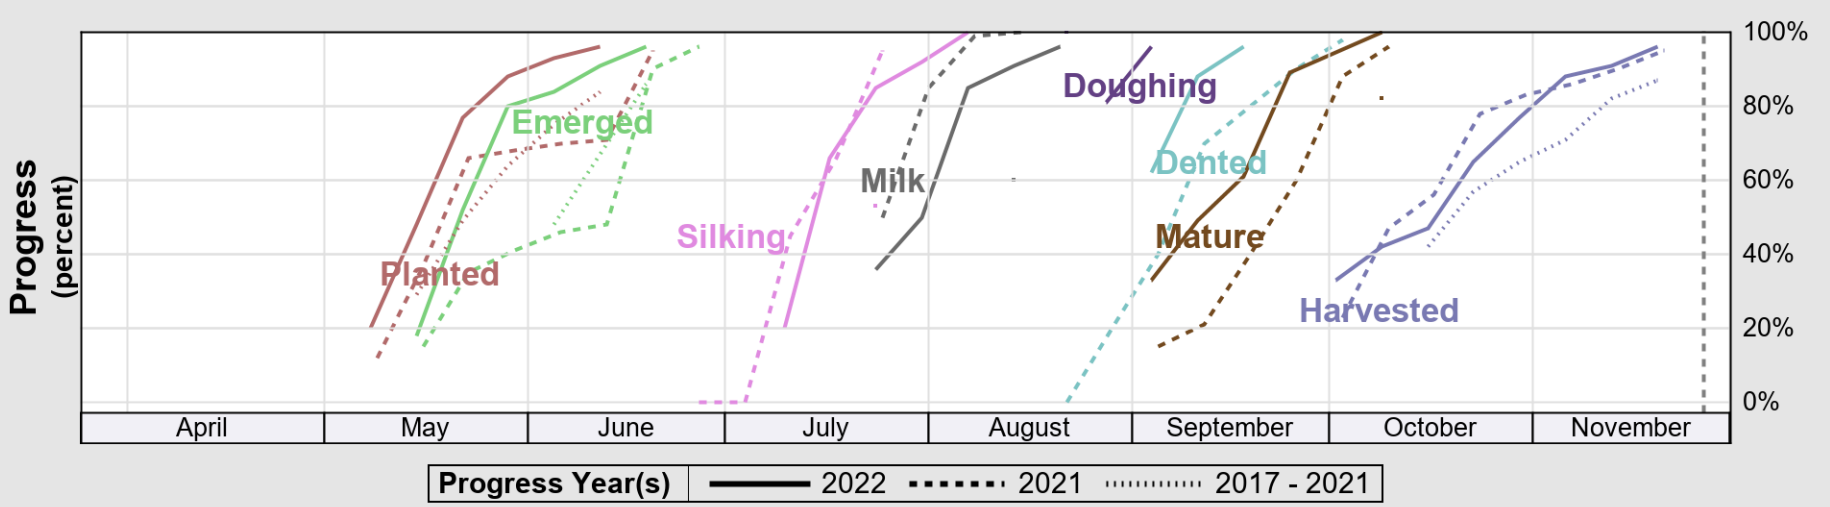

USDA

Crop Progress and Condition: Corn in New Jersey , 2022

NASS

Source: National Agricultural Statistics Service (NASS), Crop Progress Report

USDA

Crop Progress and Condition: Pasture and Range in New Jersey , 2022

NASS

Source: National Agricultural Statistics Service (NASS), Crop Progress Report

USDA

Crop Progress and Condition: Soybeans in New Jersey , 2022

NASS

Source: National Agricultural Statistics Service (NASS), Crop Progress Report