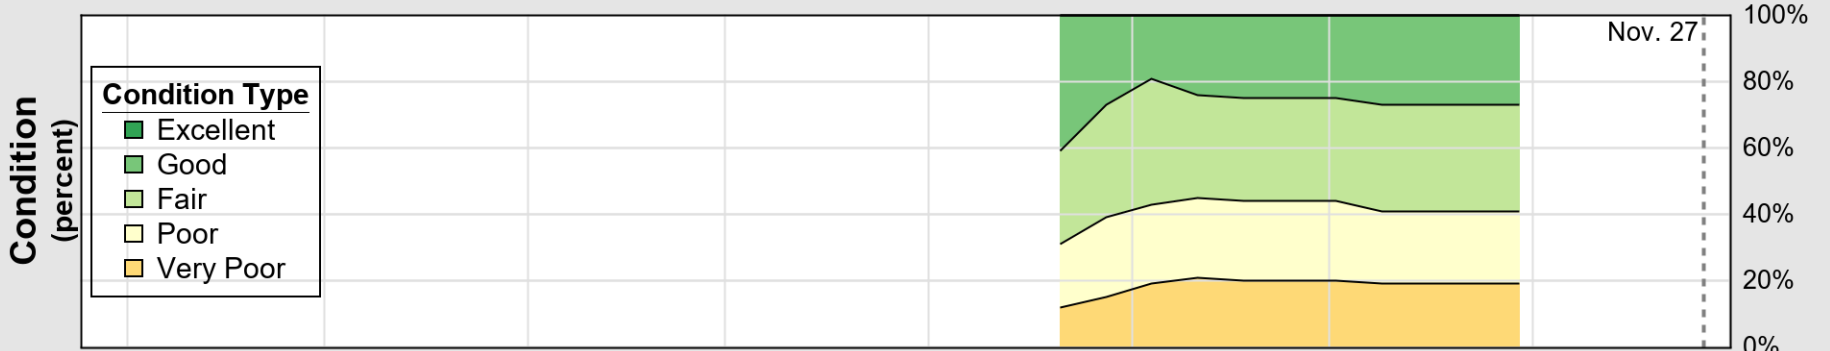

USDA

Crop Progress and Condition: Corn in New Jersey , 2022

NASS

Source: National Agricultural Statistics Service (NASS), Crop Progress Report

USDA

Crop Progress and Condition: Pasture and Range in New Jersey , 2022