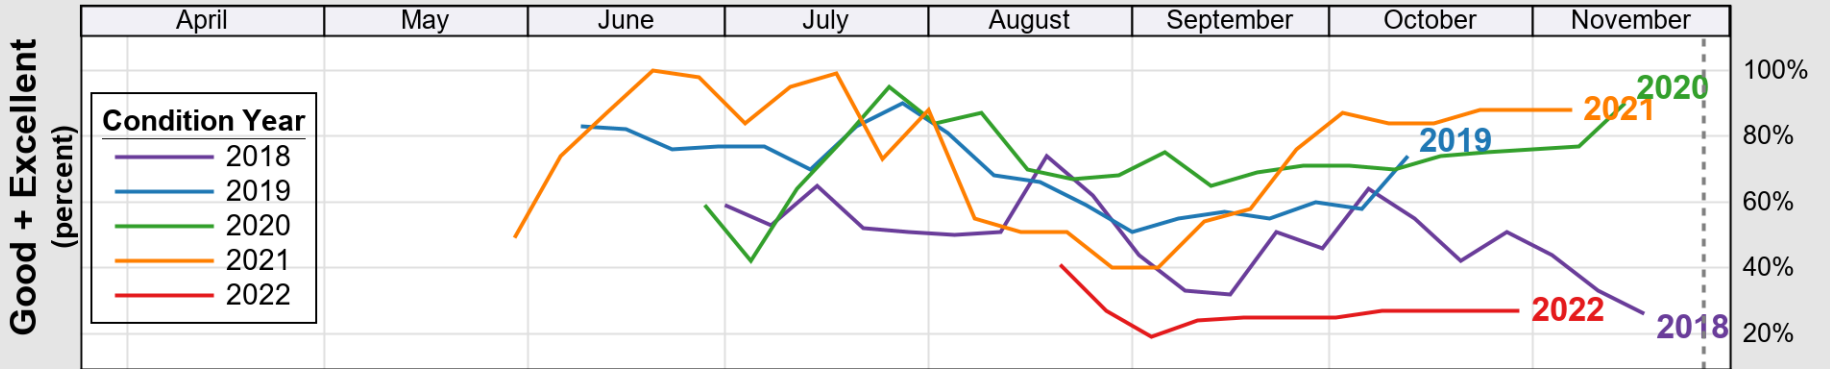

USDA

Crop Progress and Condition: Corn in New Jersey , 2022

NASS

Source: National Agricultural Statistics Service (NASS), Crop Progress Report

USDA

Crop Progress and Condition: Pasture and Range in New Jersey , 2022