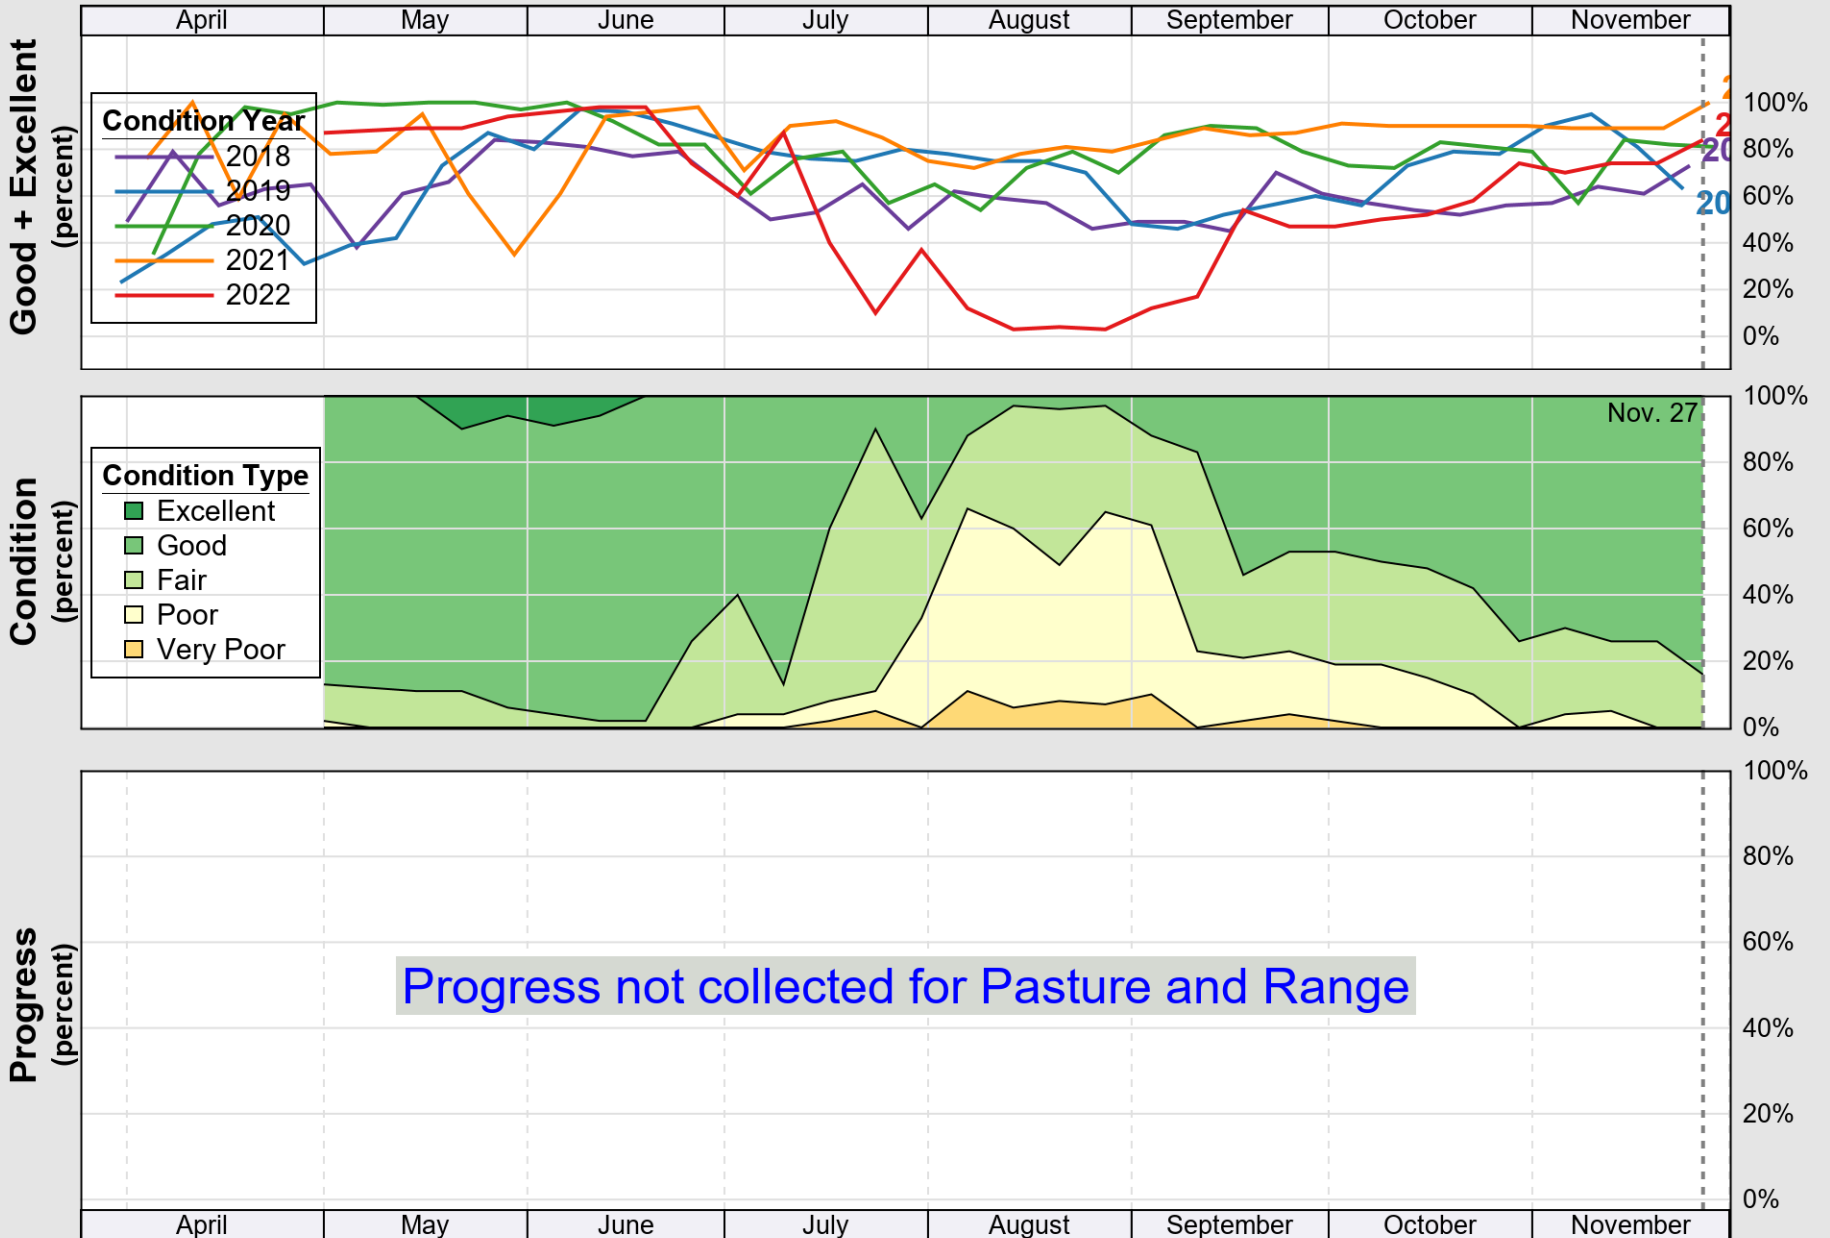

USDA

Crop Progress and Condition: Corn in New Jersey , 2022

NASS

Source: National Agricultural Statistics Service (NASS), Crop Progress Report

USDA

Crop Progress and Condition: Pasture and Range in New Jersey , 2022

NASS

Source: National Agricultural Statistics Service (NASS), Crop Progress Report

USDA

Crop Progress and Condition: Soybeans in New Jersey , 2022

NASS

Source: National Agricultural Statistics Service (NASS), Crop Progress Report