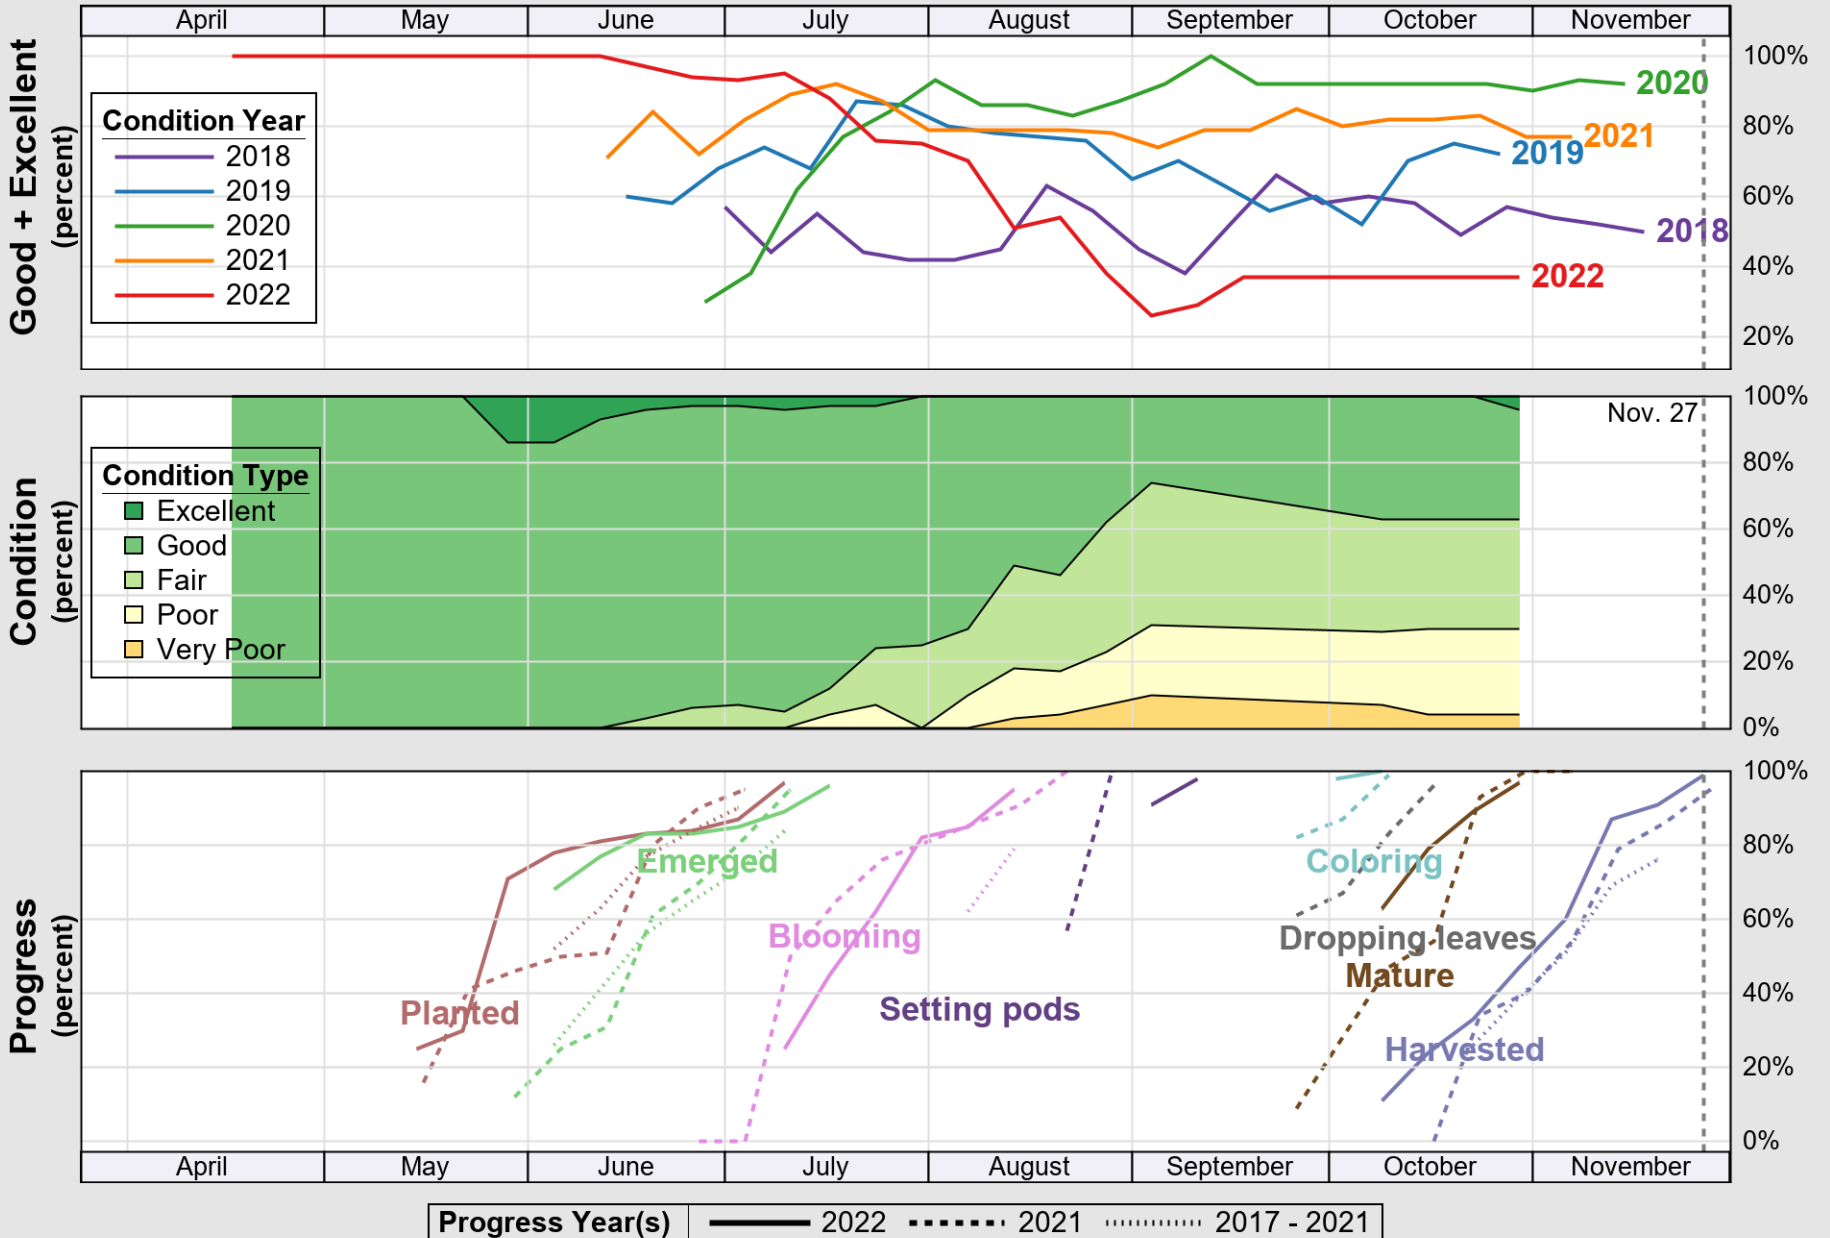

USDA

Crop Progress and Condition: Corn in New Jersey , 2022

NASS

Source: National Agricultural Statistics Service (NASS), Crop Progress Report

USDA

Crop Progress and Condition: Pasture and Range in New Jersey , 2022

NASS

Source: National Agricultural Statistics Service (NASS), Crop Progress Report

USDA

Crop Progress and Condition: Soybeans in New Jersey , 2022

NASS

Source: National Agricultural Statistics Service (NASS), Crop Progress Report