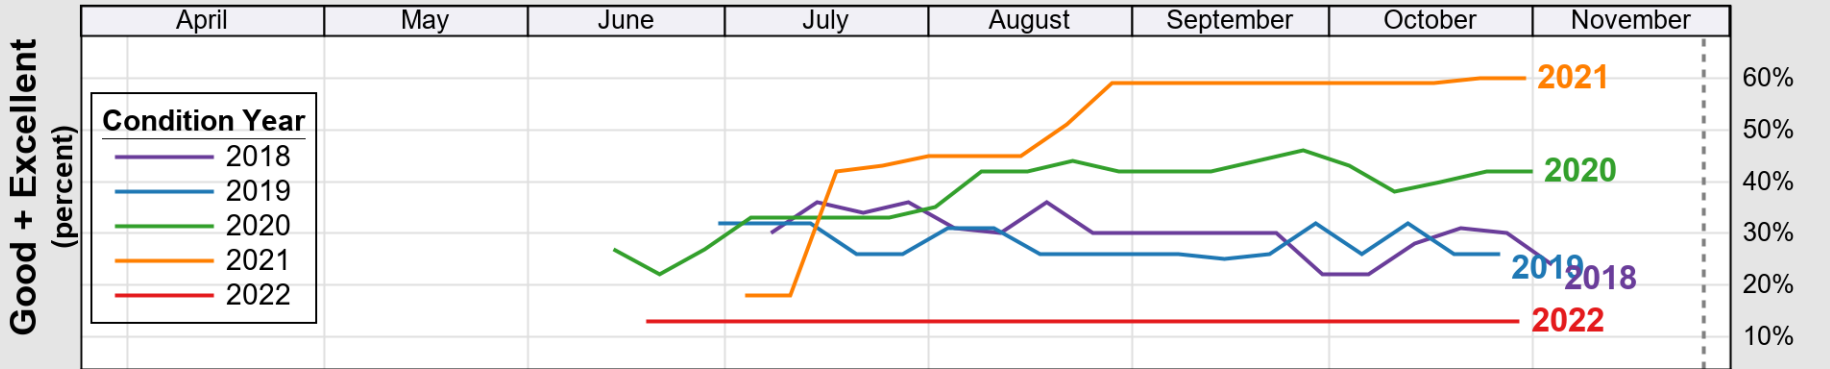

Source: National Agricultural Statistics Service (NASS), Crop Progress Report

USDA

Crop Progress and Condition: Pasture and Range in New Mexico , 2022

NASS

Source: National Agricultural Statistics Service (NASS), Crop Progress Report

USDA

Crop Progress and Condition: Peanuts in New Mexico , 2022

NASS

Progress Year(s) — 2022 2021 2017 - 2021

Source: National Agricultural Statistics Service (NASS), Crop Progress Report

USDA

Crop Progress and Condition: Winter Wheat in New Mexico , 2022