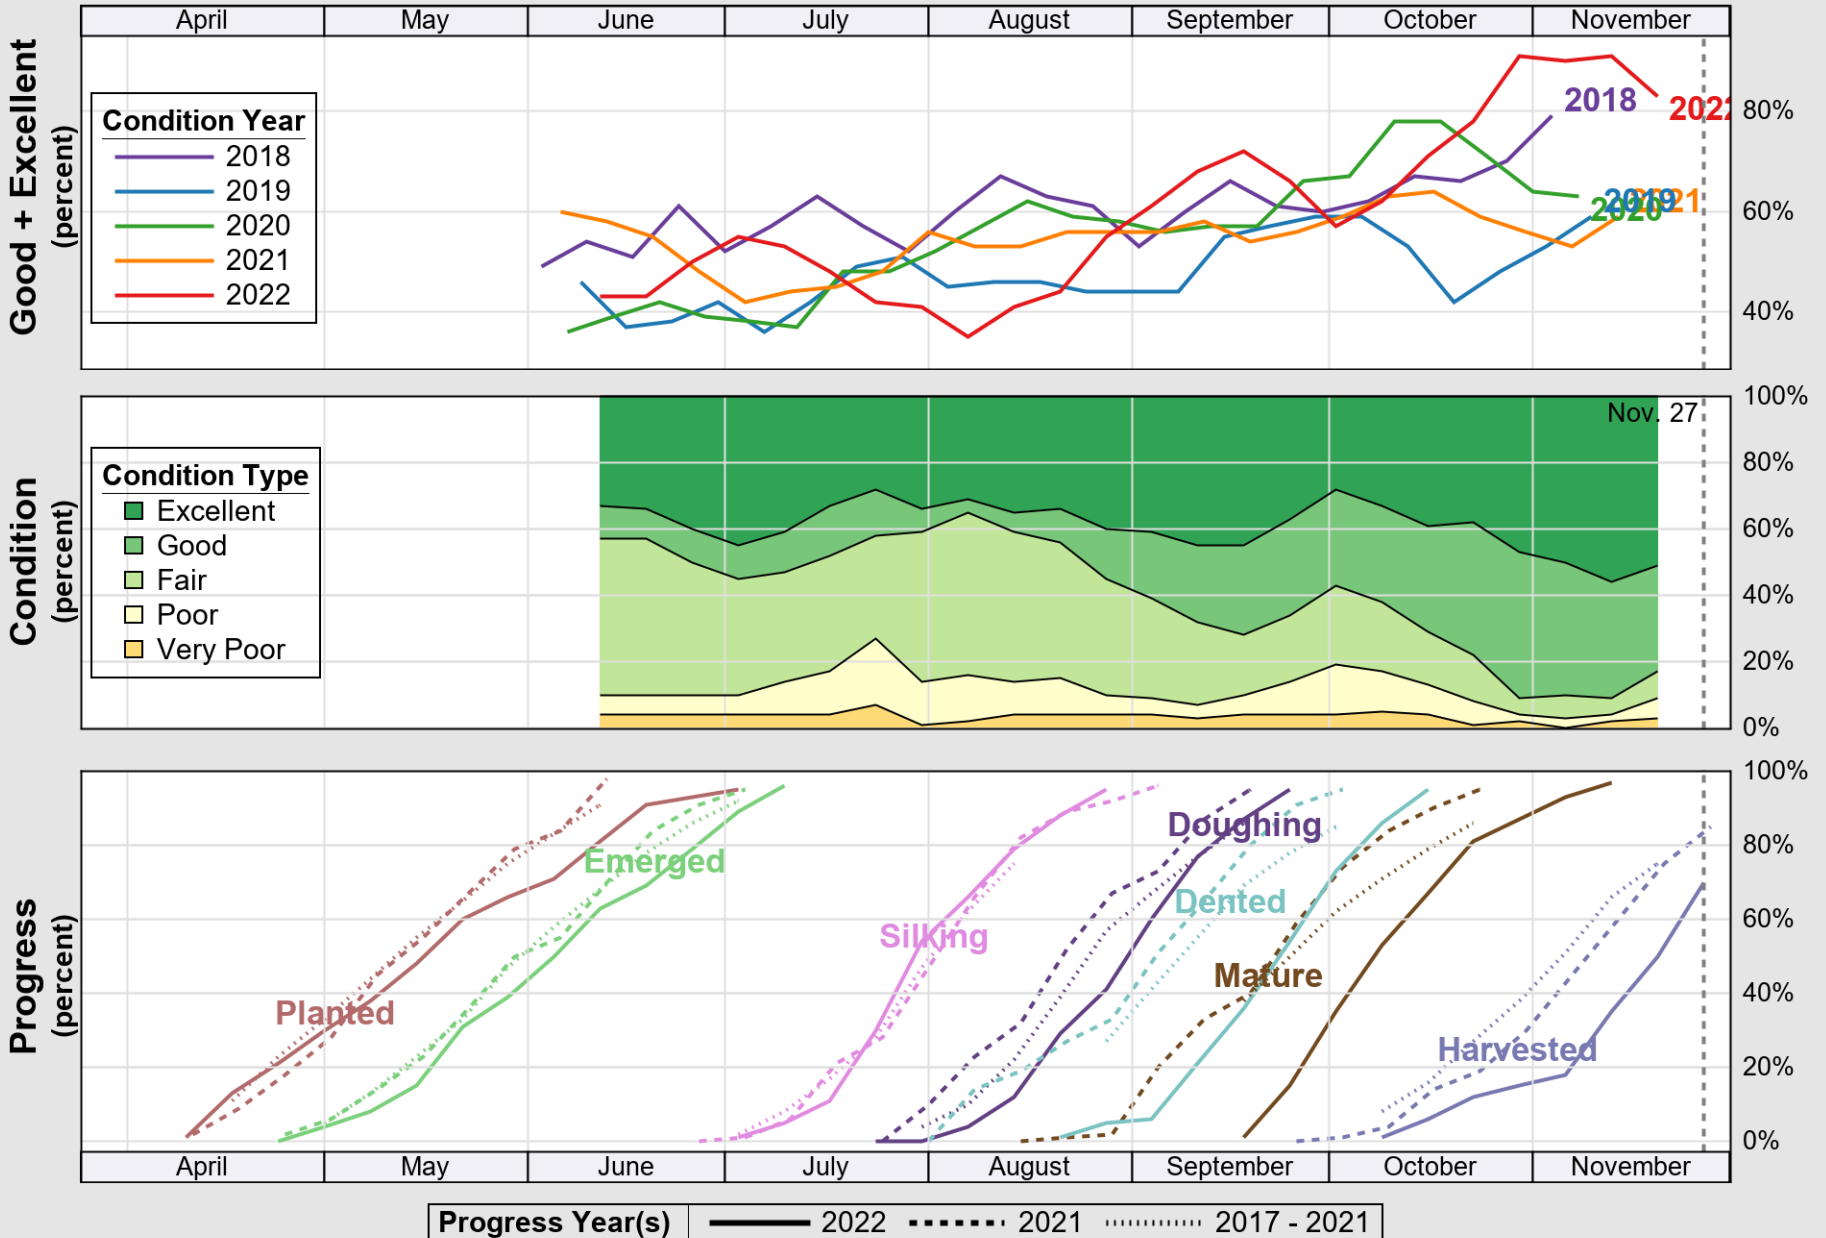

USDA

Crop Progress and Condition: Corn in New Mexico , 2022

NASS

Source: National Agricultural Statistics Service (NASS), Crop Progress Report

USDA

Crop Progress and Condition: Cotton in New Mexico , 2022

NASS

Source: National Agricultural Statistics Service (NASS), Crop Progress Report

USDA

Crop Progress and Condition: Pasture and Range in New Mexico , 2022

NASS

Source: National Agricultural Statistics Service (NASS), Crop Progress Report

USDA

Crop Progress and Condition: Peanuts in New Mexico , 2022

NASS

Progress Year(s) — 2022 2021 2017 - 2021

Source: National Agricultural Statistics Service (NASS), Crop Progress Report

USDA

Crop Progress and Condition: Winter Wheat in New Mexico , 2022