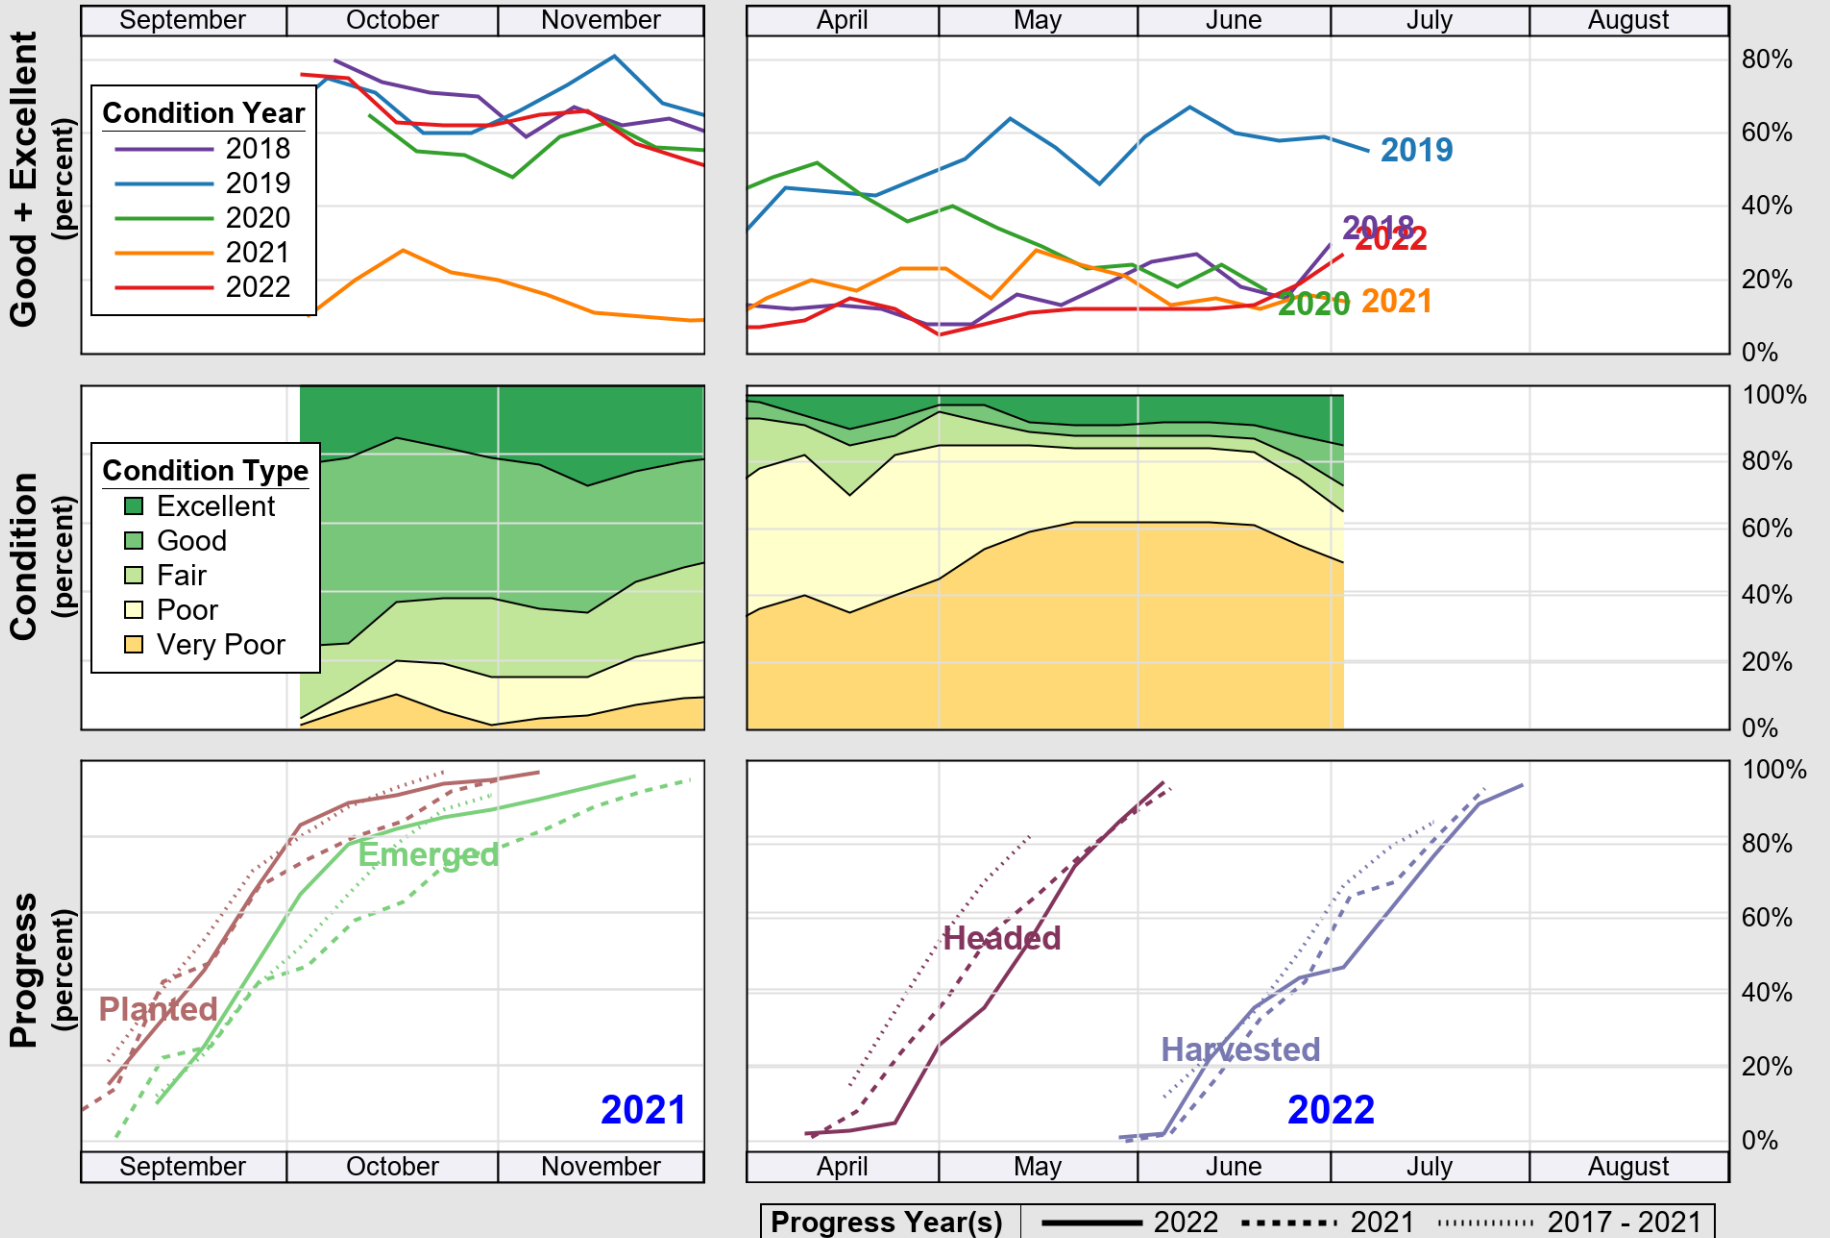

USDA

Crop Progress and Condition: Corn in New Mexico , 2022

NASS

Source: National Agricultural Statistics Service (NASS), Crop Progress Report

USDA

Crop Progress and Condition: Cotton in New Mexico , 2022

NASS

USDA

Crop Progress and Condition: Peanuts in New Mexico , 2022

NASS

Progress Year(s) — 2022 2021 2017 - 2021

Source: National Agricultural Statistics Service (NASS), Crop Progress Report

USDA

Crop Progress and Condition: Winter Wheat in New Mexico , 2022

NASS

Source: National Agricultural Statistics Service (NASS), Crop Progress Report