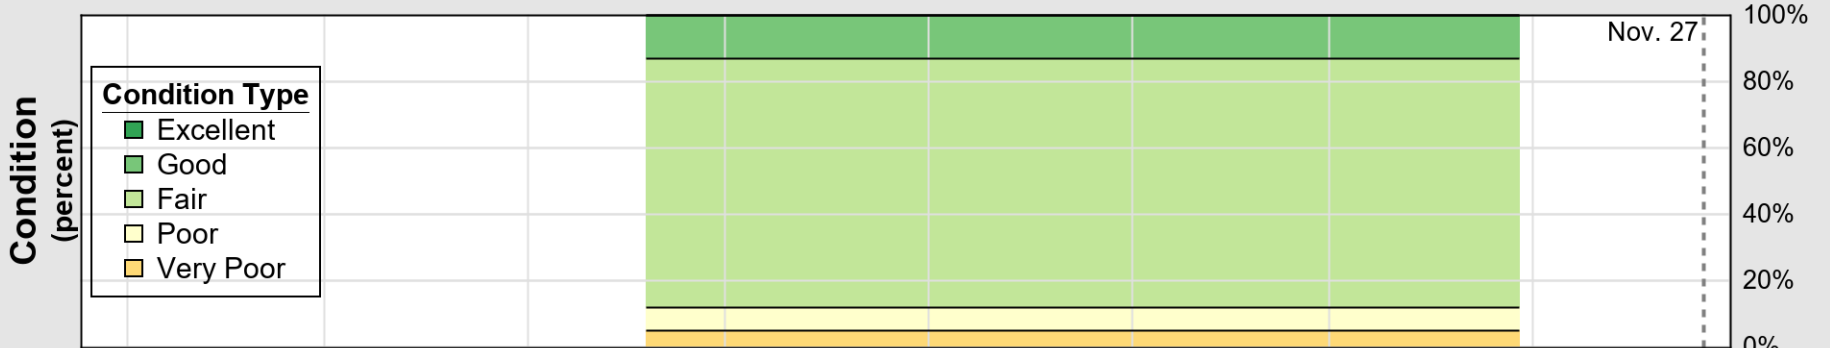

USDA

Crop Progress and Condition: Peanuts in New Mexico , 2022

NASS

Progress Year(s) — 2022 2021 2017 - 2021

Source: National Agricultural Statistics Service (NASS), Crop Progress Report

USDA

Crop Progress and Condition: Winter Wheat in New Mexico , 2022