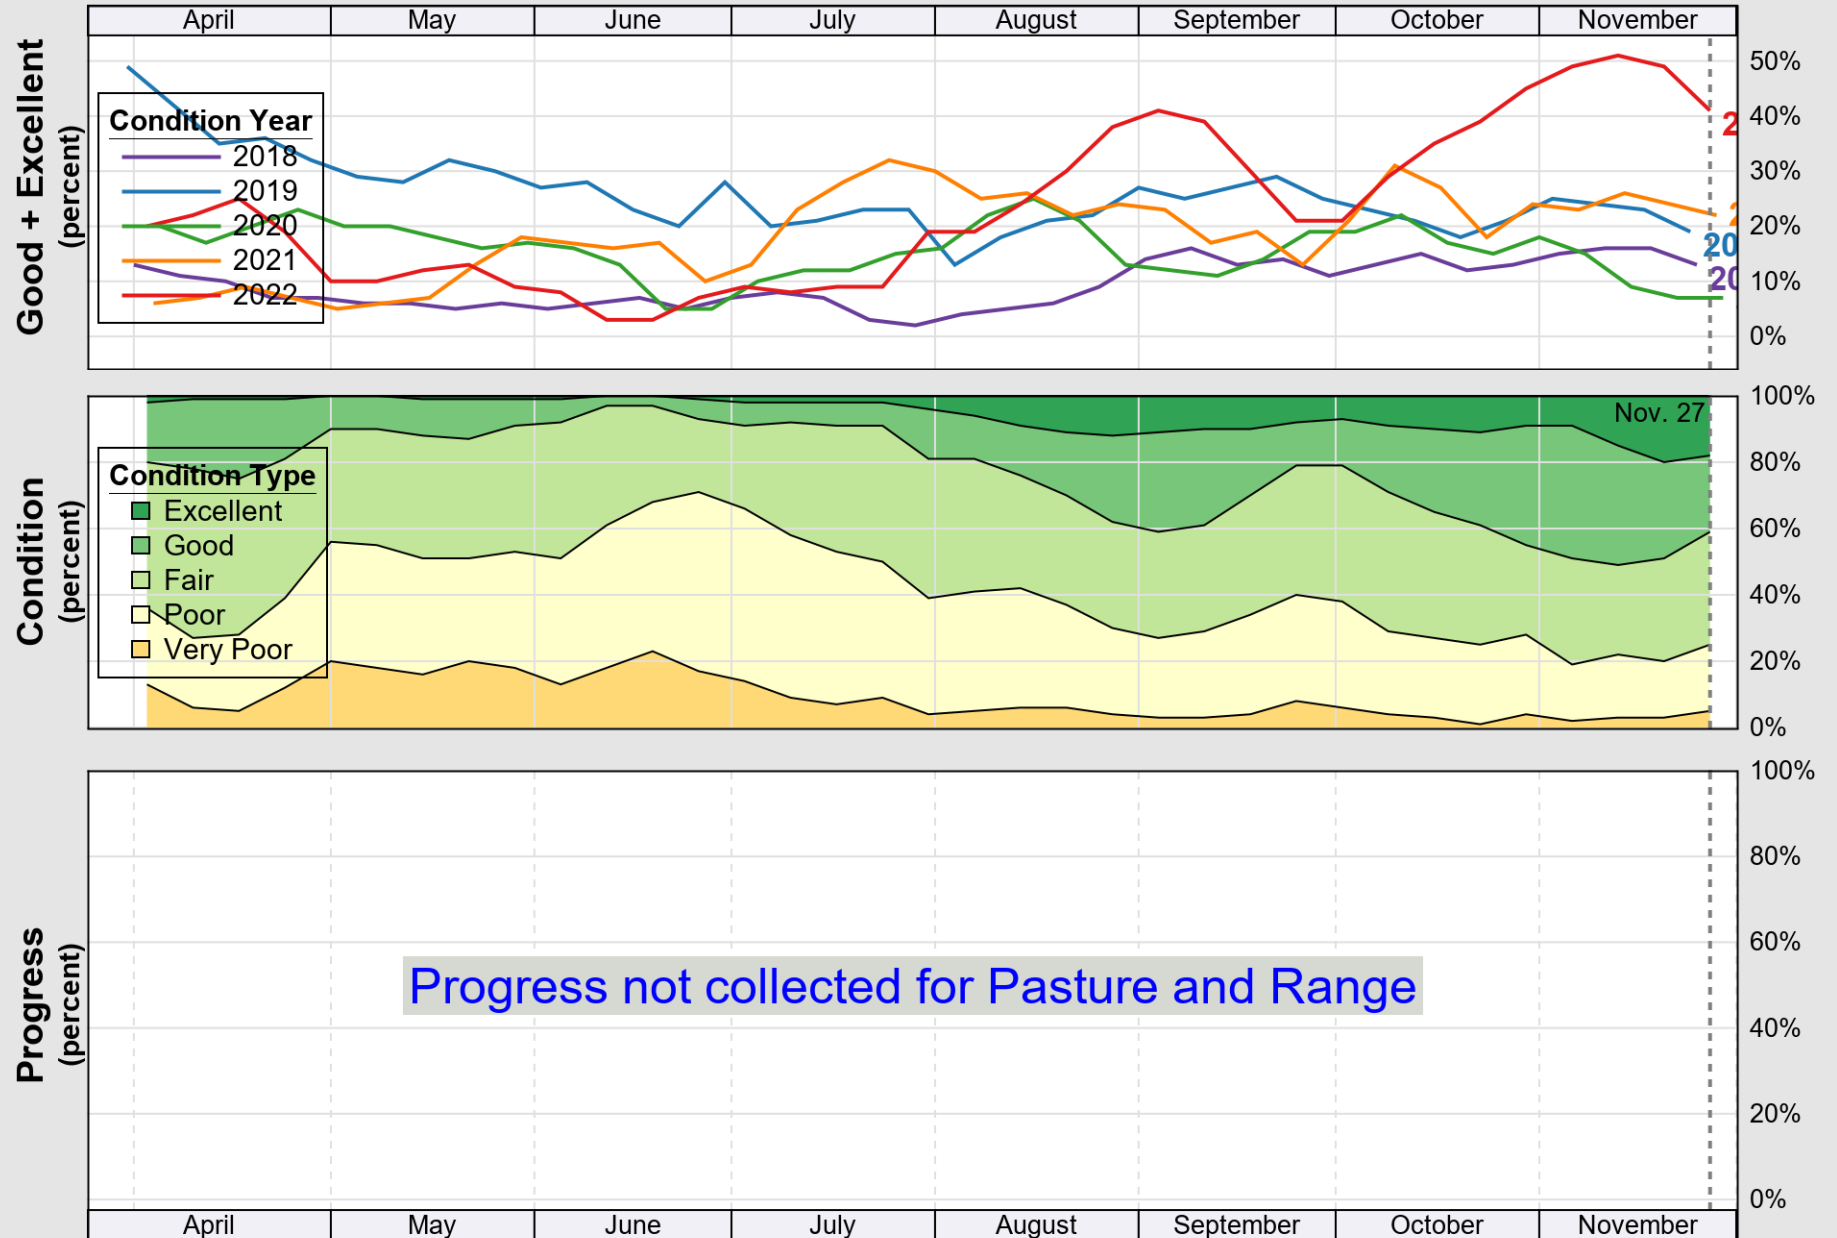

USDA

Crop Progress and Condition: Corn in New Mexico , 2022

NASS

Source: National Agricultural Statistics Service (NASS), Crop Progress Report

USDA

Crop Progress and Condition: Cotton in New Mexico , 2022

NASS

Source: National Agricultural Statistics Service (NASS), Crop Progress Report

USDA

Crop Progress and Condition: Pasture and Range in New Mexico , 2022

NASS

Source: National Agricultural Statistics Service (NASS), Crop Progress Report

USDA

Crop Progress and Condition: Peanuts in New Mexico , 2022

NASS

Progress Year(s) — 2022 2021 2017 - 2021

Source: National Agricultural Statistics Service (NASS), Crop Progress Report

USDA

Crop Progress and Condition: Winter Wheat in New Mexico , 2022