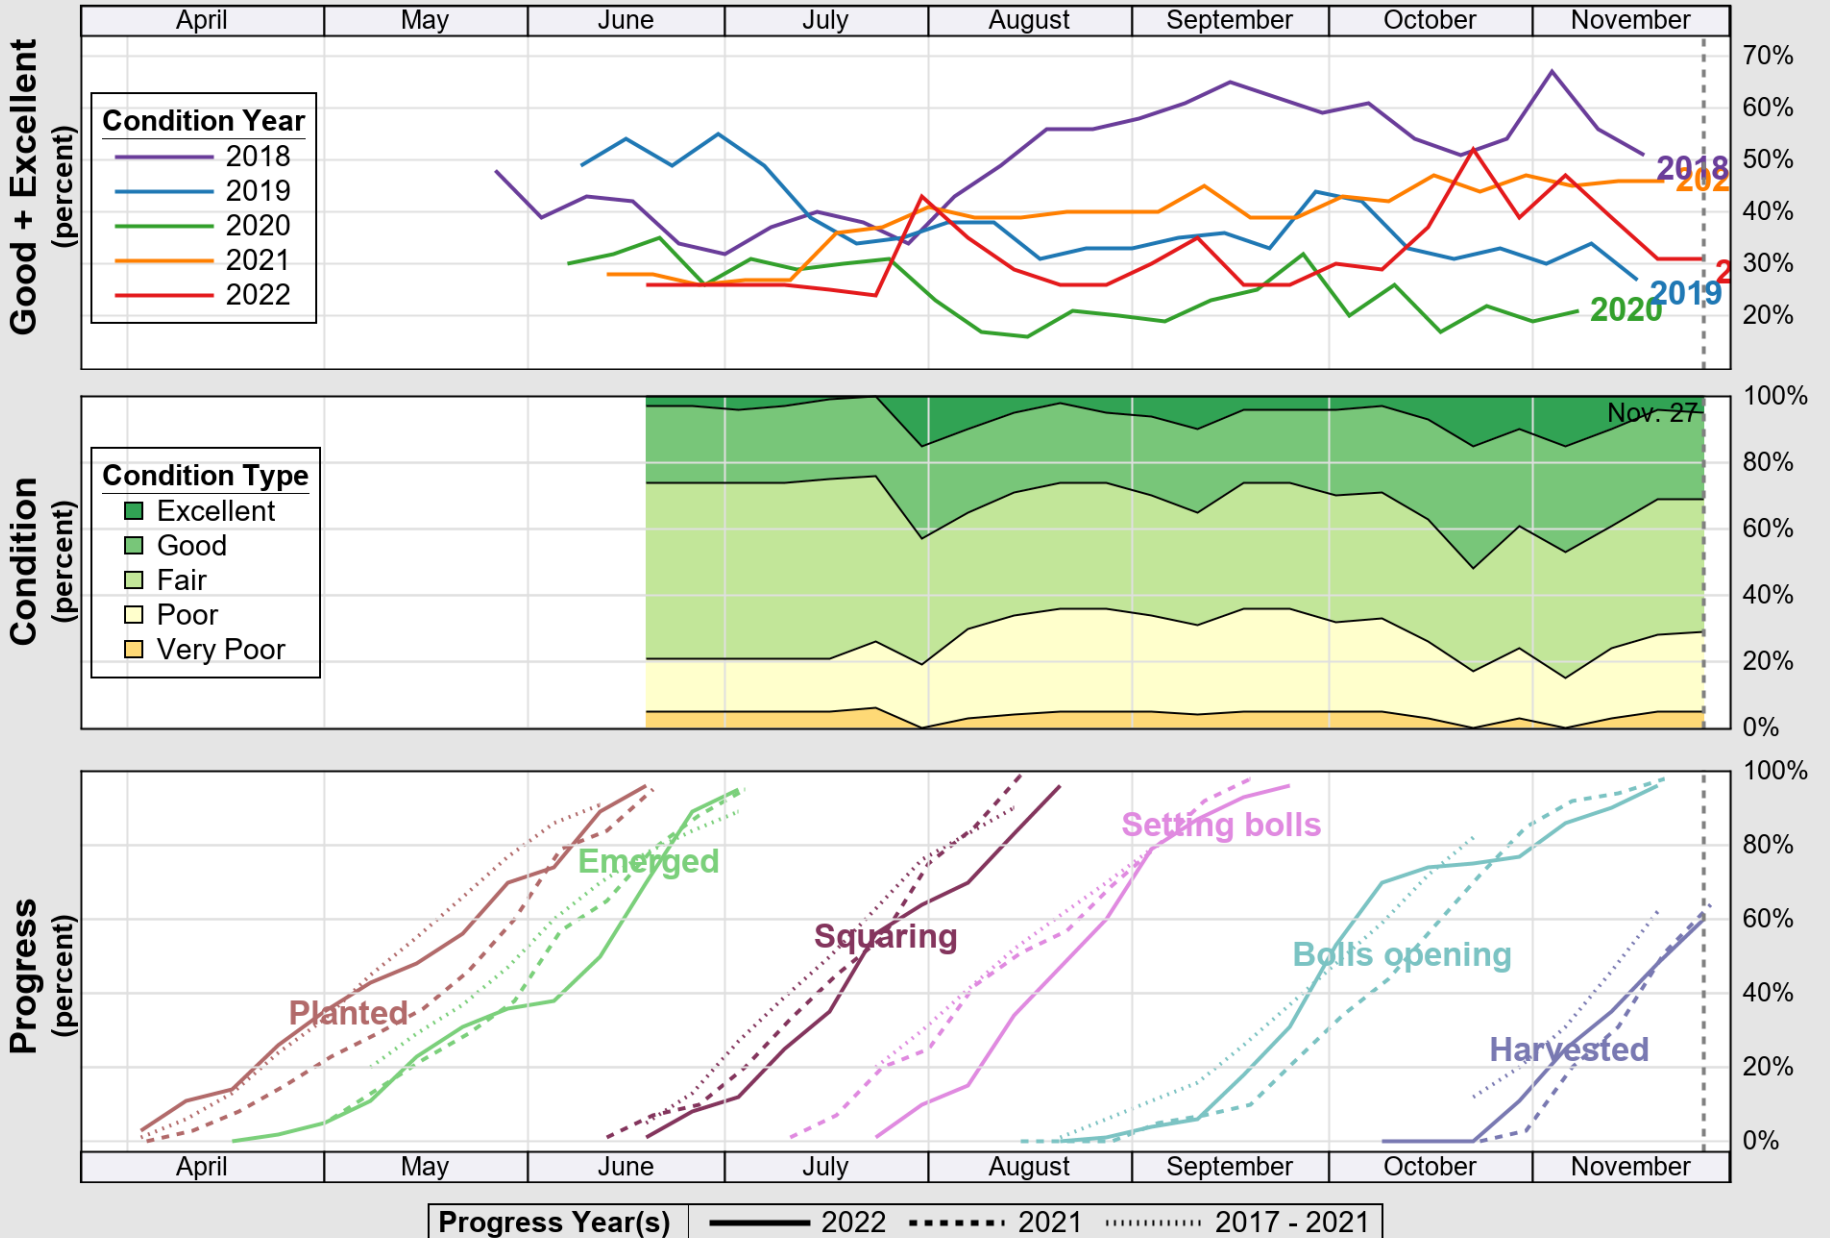

USDA

Crop Progress and Condition: Corn in New Mexico , 2022

NASS

Source: National Agricultural Statistics Service (NASS), Crop Progress Report

USDA

Crop Progress and Condition: Cotton in New Mexico , 2022

NASS

Source: National Agricultural Statistics Service (NASS), Crop Progress Report

USDA

Crop Progress and Condition: Pasture and Range in New Mexico , 2022

NASS

Source: National Agricultural Statistics Service (NASS), Crop Progress Report

USDA

Crop Progress and Condition: Peanuts in New Mexico , 2022

NASS

Progress Year(s) — 2022 2021 2017 - 2021

Source: National Agricultural Statistics Service (NASS), Crop Progress Report

USDA

Crop Progress and Condition: Winter Wheat in New Mexico , 2022