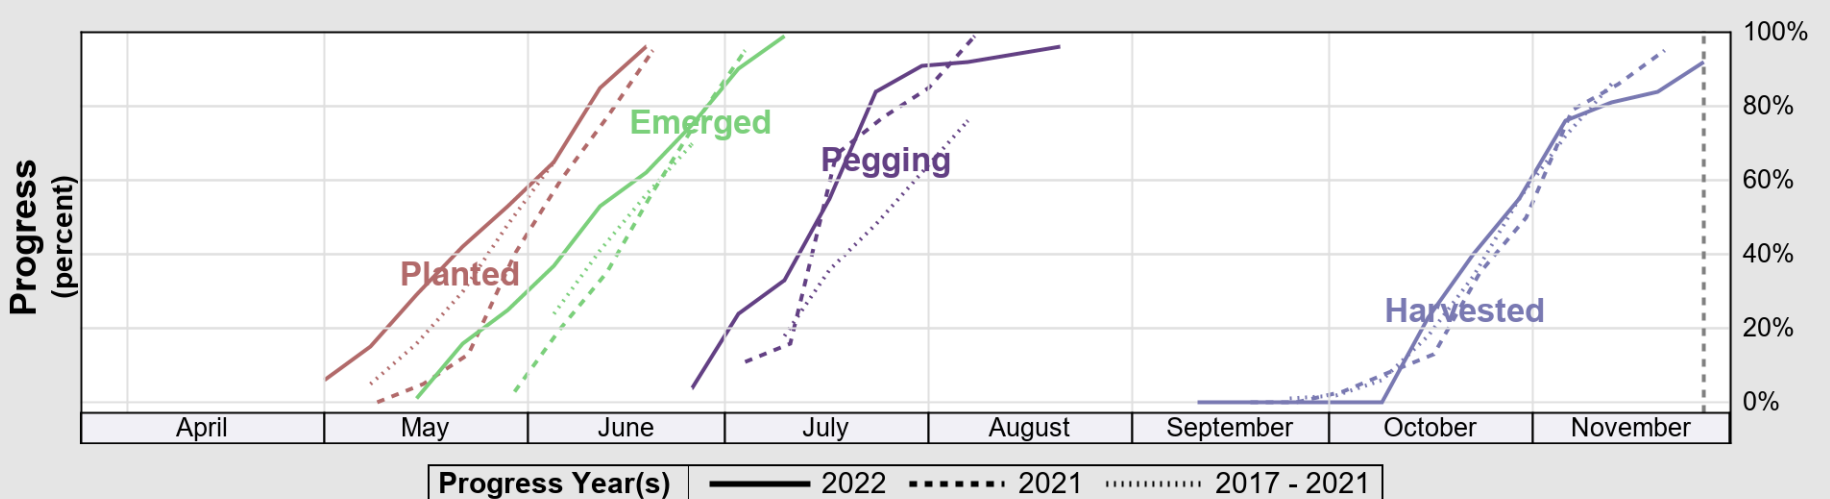

Source: National Agricultural Statistics Service (NASS), Crop Progress Report

USDA

Crop Progress and Condition: Pasture and Range in New Mexico , 2022

NASS

Source: National Agricultural Statistics Service (NASS), Crop Progress Report

USDA

Crop Progress and Condition: Peanuts in New Mexico , 2022

NASS

Progress Year(s) — 2022 2021 2017 - 2021

Source: National Agricultural Statistics Service (NASS), Crop Progress Report

USDA

Crop Progress and Condition: Winter Wheat in New Mexico , 2022