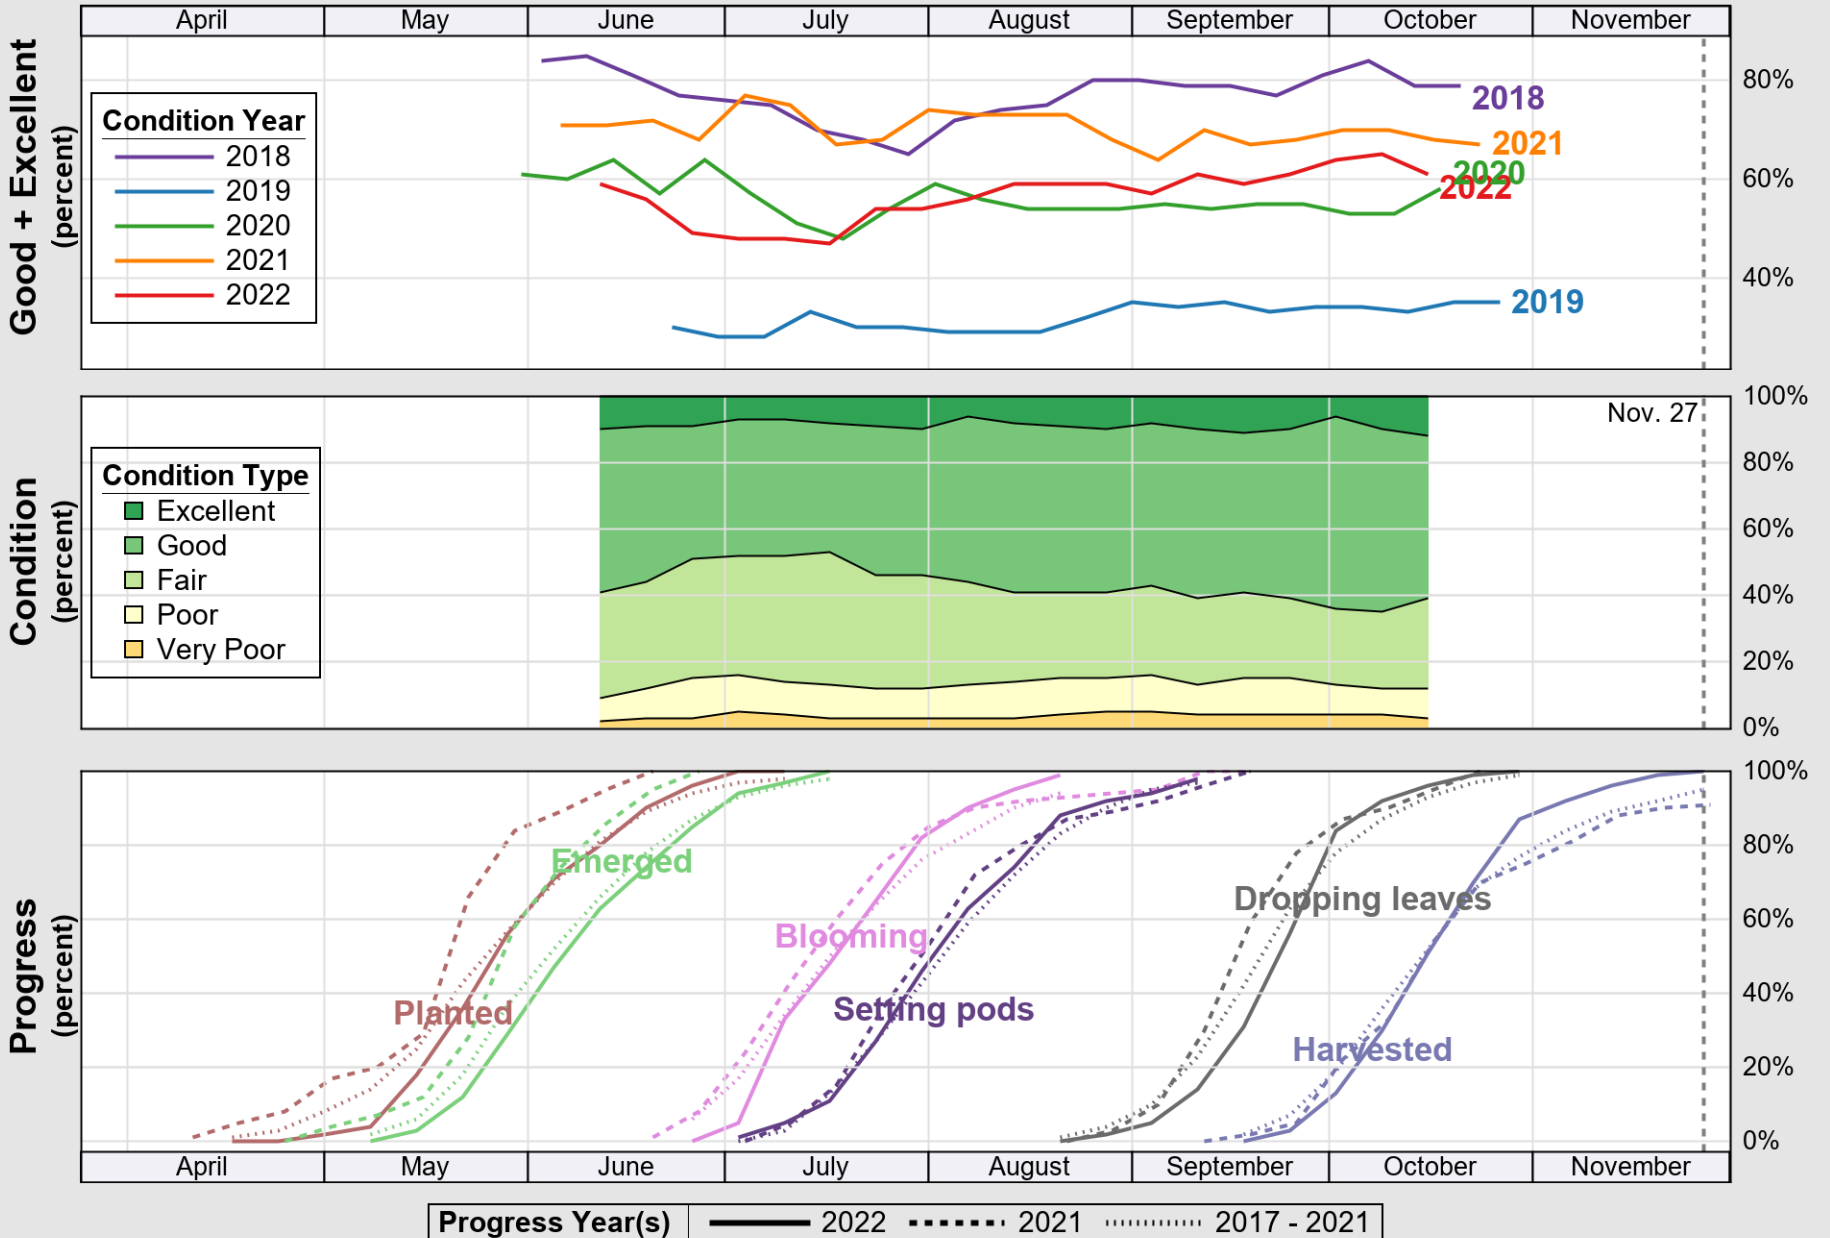

### Crop Progress and Condition: Oats in Ohio , 2022

NASS

Source: National Agricultural Statistics Service (NASS), Crop Progress Report

USDA

# Crop Progress and Condition: Pasture and Range in Ohio , 2022

NASS

Source: National Agricultural Statistics Service (NASS), Crop Progress Report

USDA

# Crop Progress and Condition: Soybeans in Ohio , 2022

NASS

Source: National Agricultural Statistics Service (NASS), Crop Progress Report

USDA