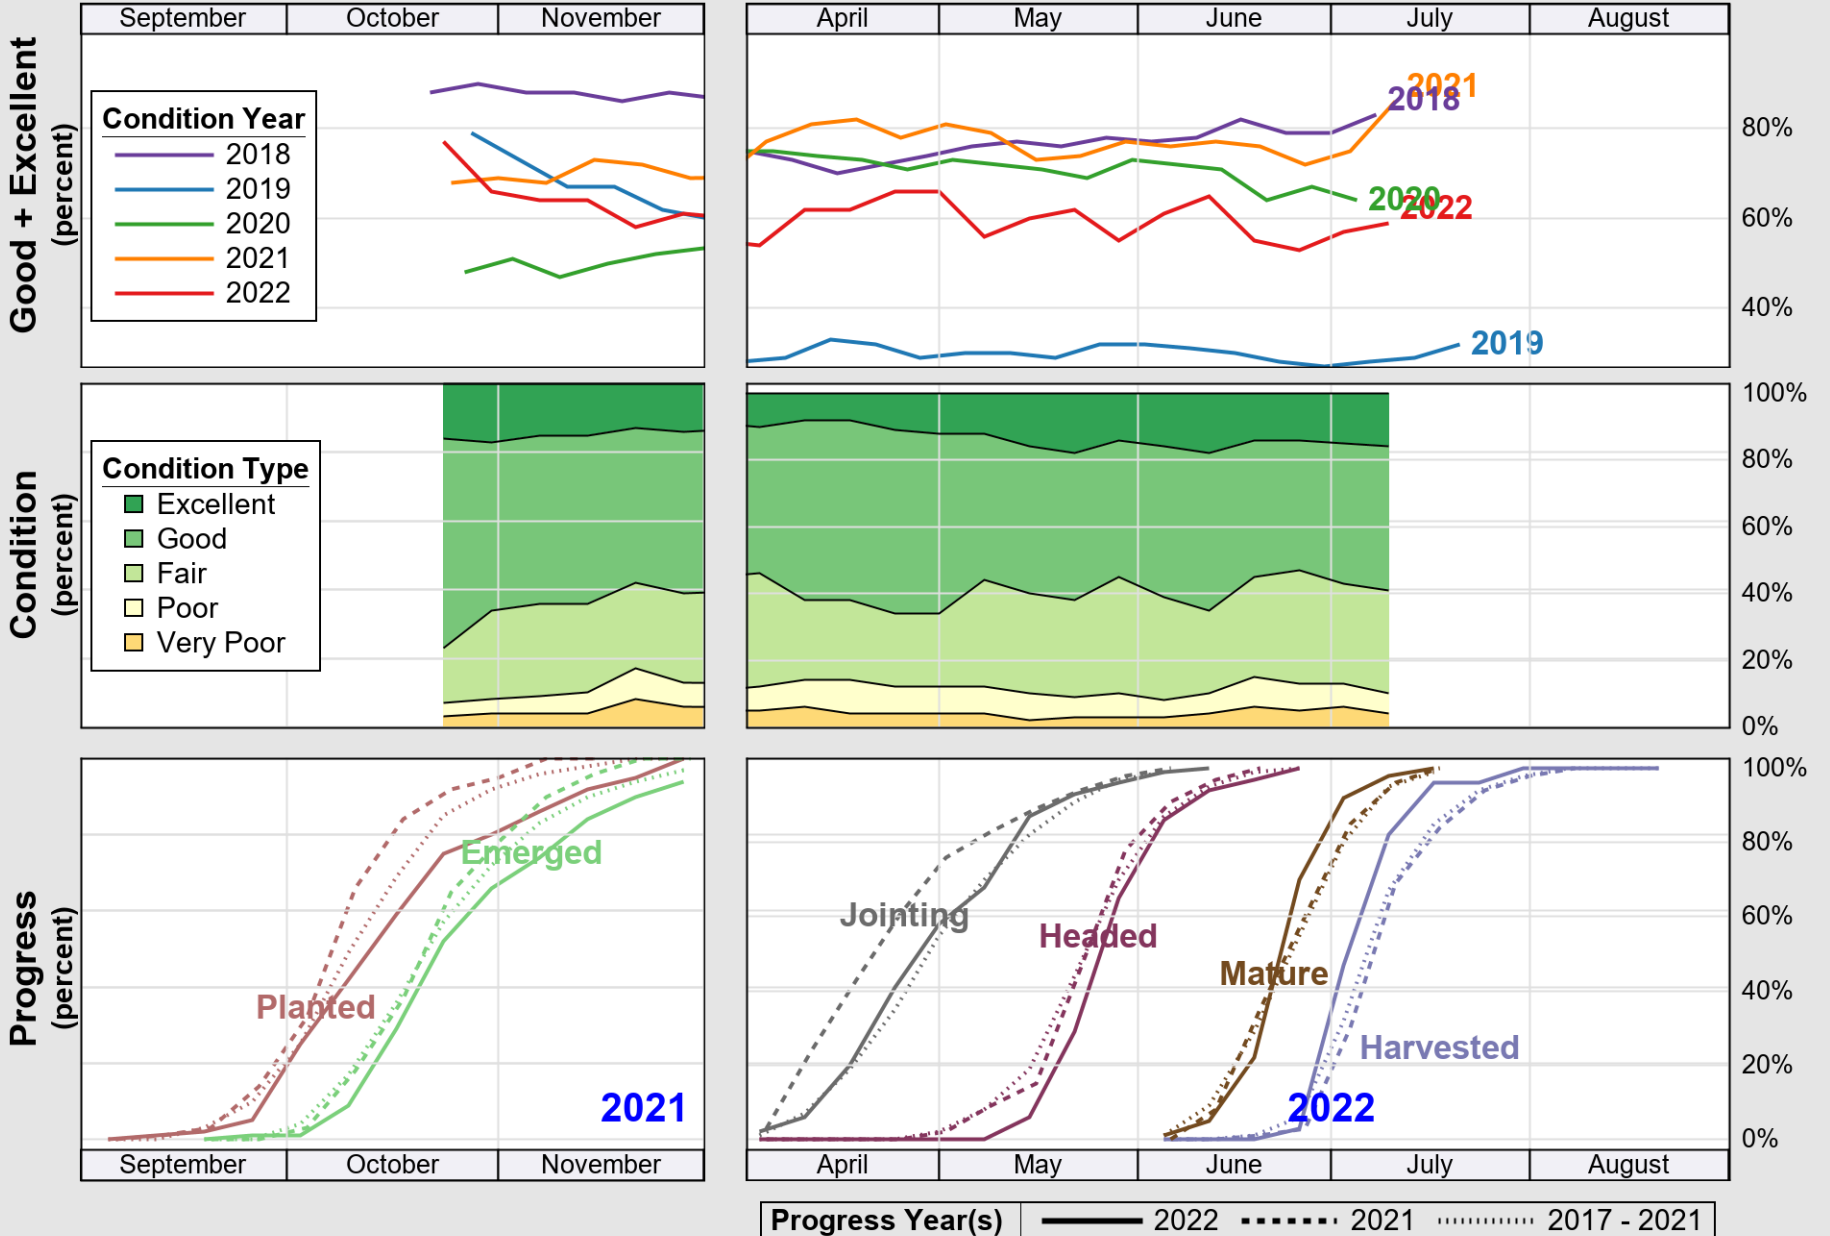

# Crop Progress and Condition: Pasture and Range in Ohio , 2022

NASS

Source: National Agricultural Statistics Service (NASS), Crop Progress Report

USDA

# Crop Progress and Condition: Soybeans in Ohio , 2022

NASS

Source: National Agricultural Statistics Service (NASS), Crop Progress Report

USDA

# Crop Progress and Condition: Winter Wheat in Ohio , 2022

NASS

Source: National Agricultural Statistics Service (NASS), Crop Progress Report