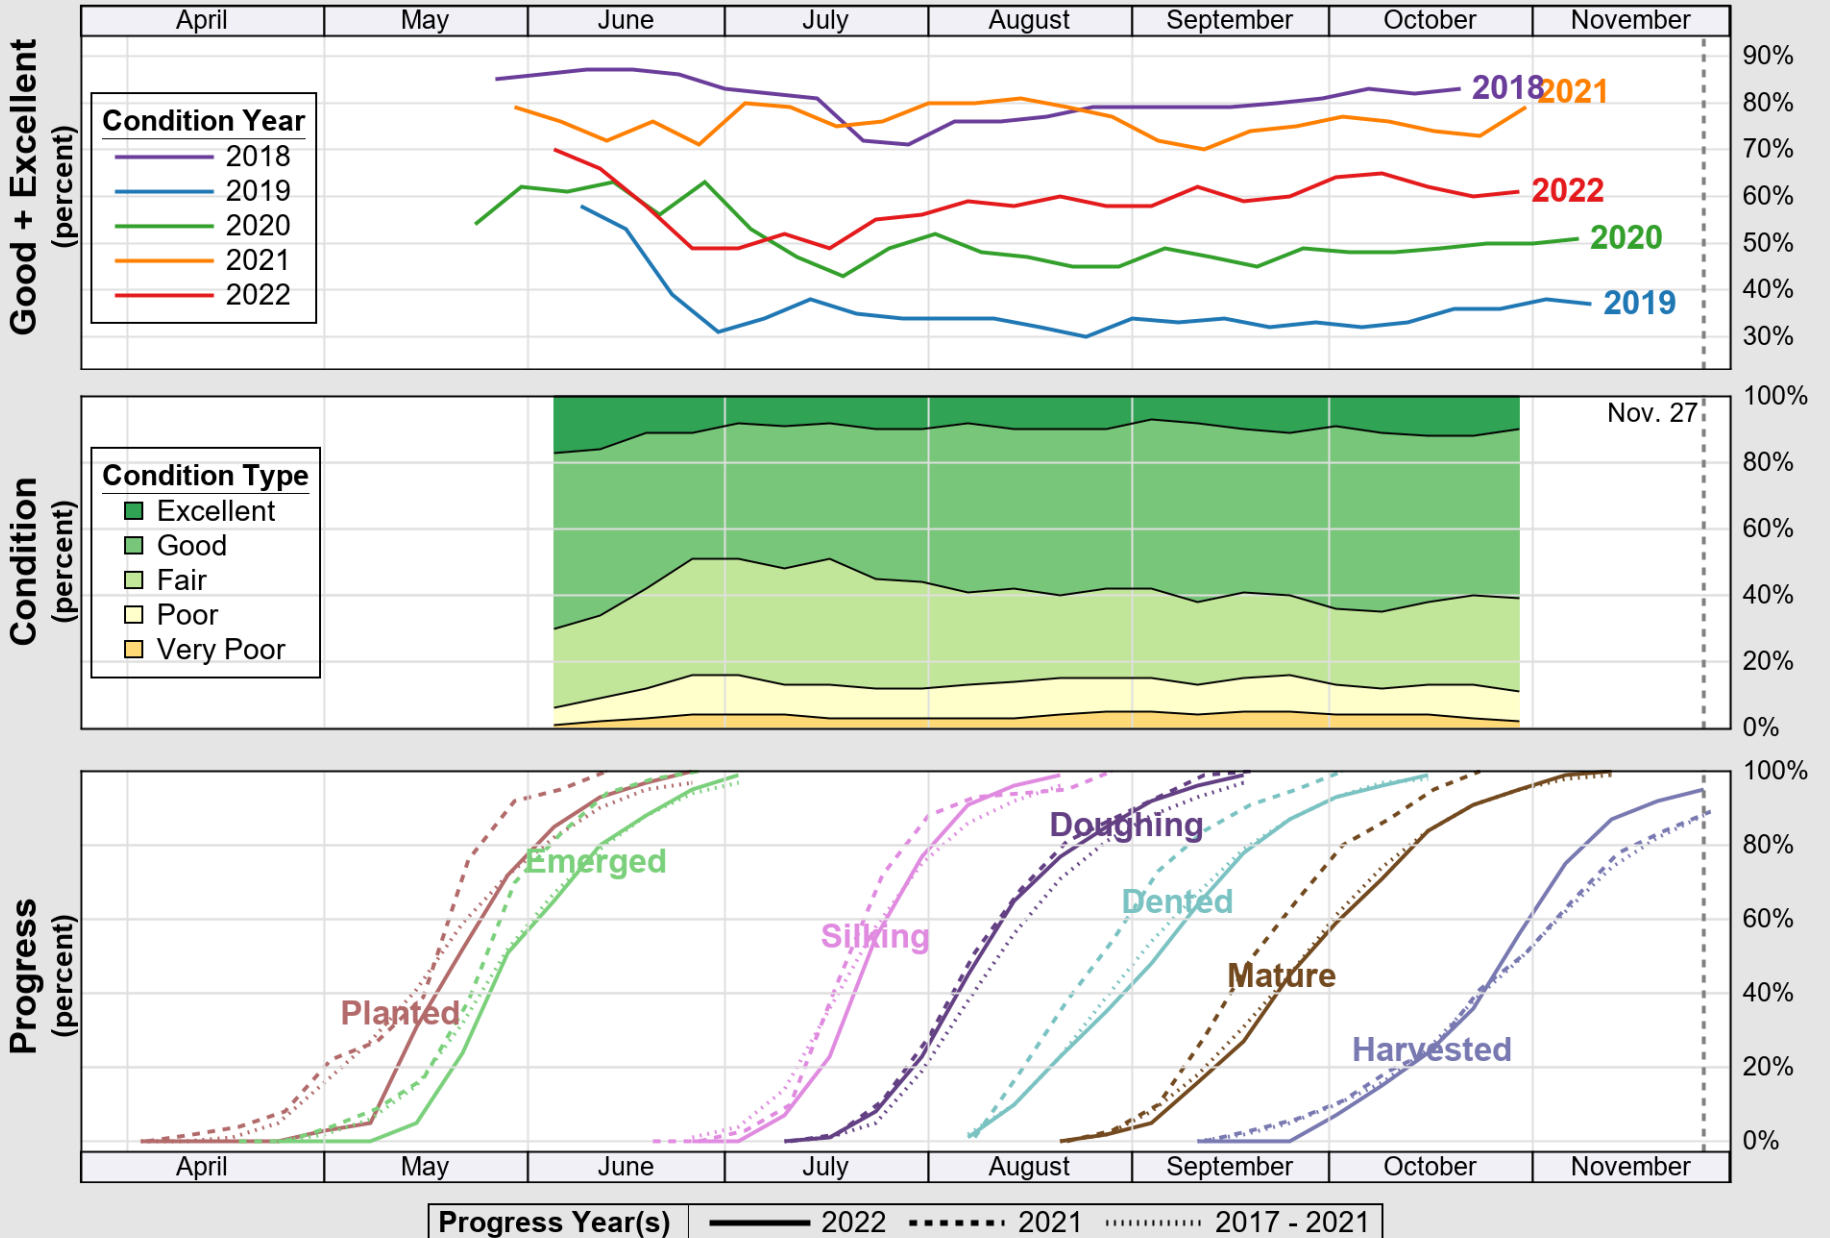

# Crop Progress and Condition: Corn in Ohio , 2022

NASS

Source: National Agricultural Statistics Service (NASS), Crop Progress Report

USDA

### Crop Progress and Condition: Oats in Ohio , 2022

NASS

Source: National Agricultural Statistics Service (NASS), Crop Progress Report

USDA