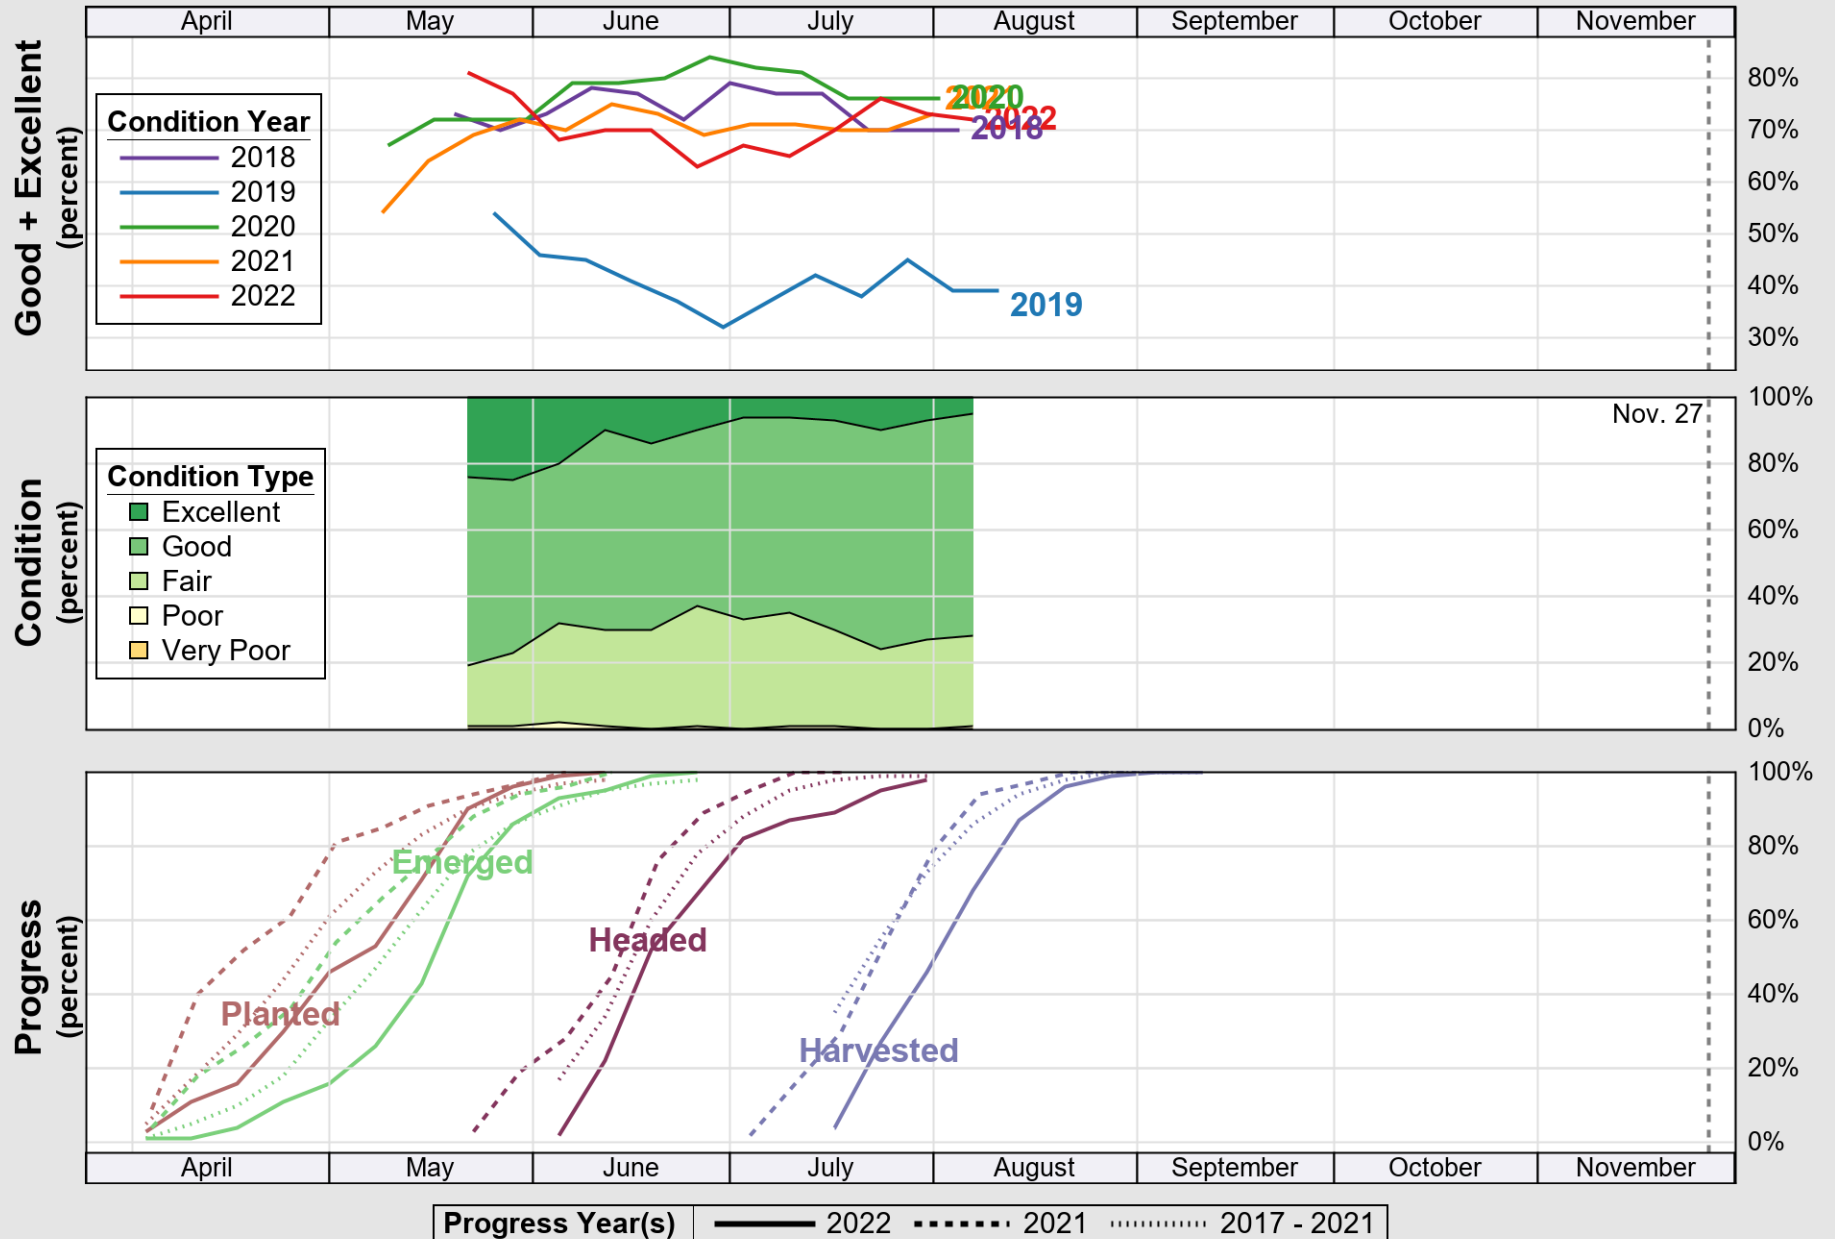

# Crop Progress and Condition: Corn in Ohio , 2022

NASS

Source: National Agricultural Statistics Service (NASS), Crop Progress Report

USDA

### Crop Progress and Condition: Oats in Ohio , 2022

NASS

Source: National Agricultural Statistics Service (NASS), Crop Progress Report

USDA