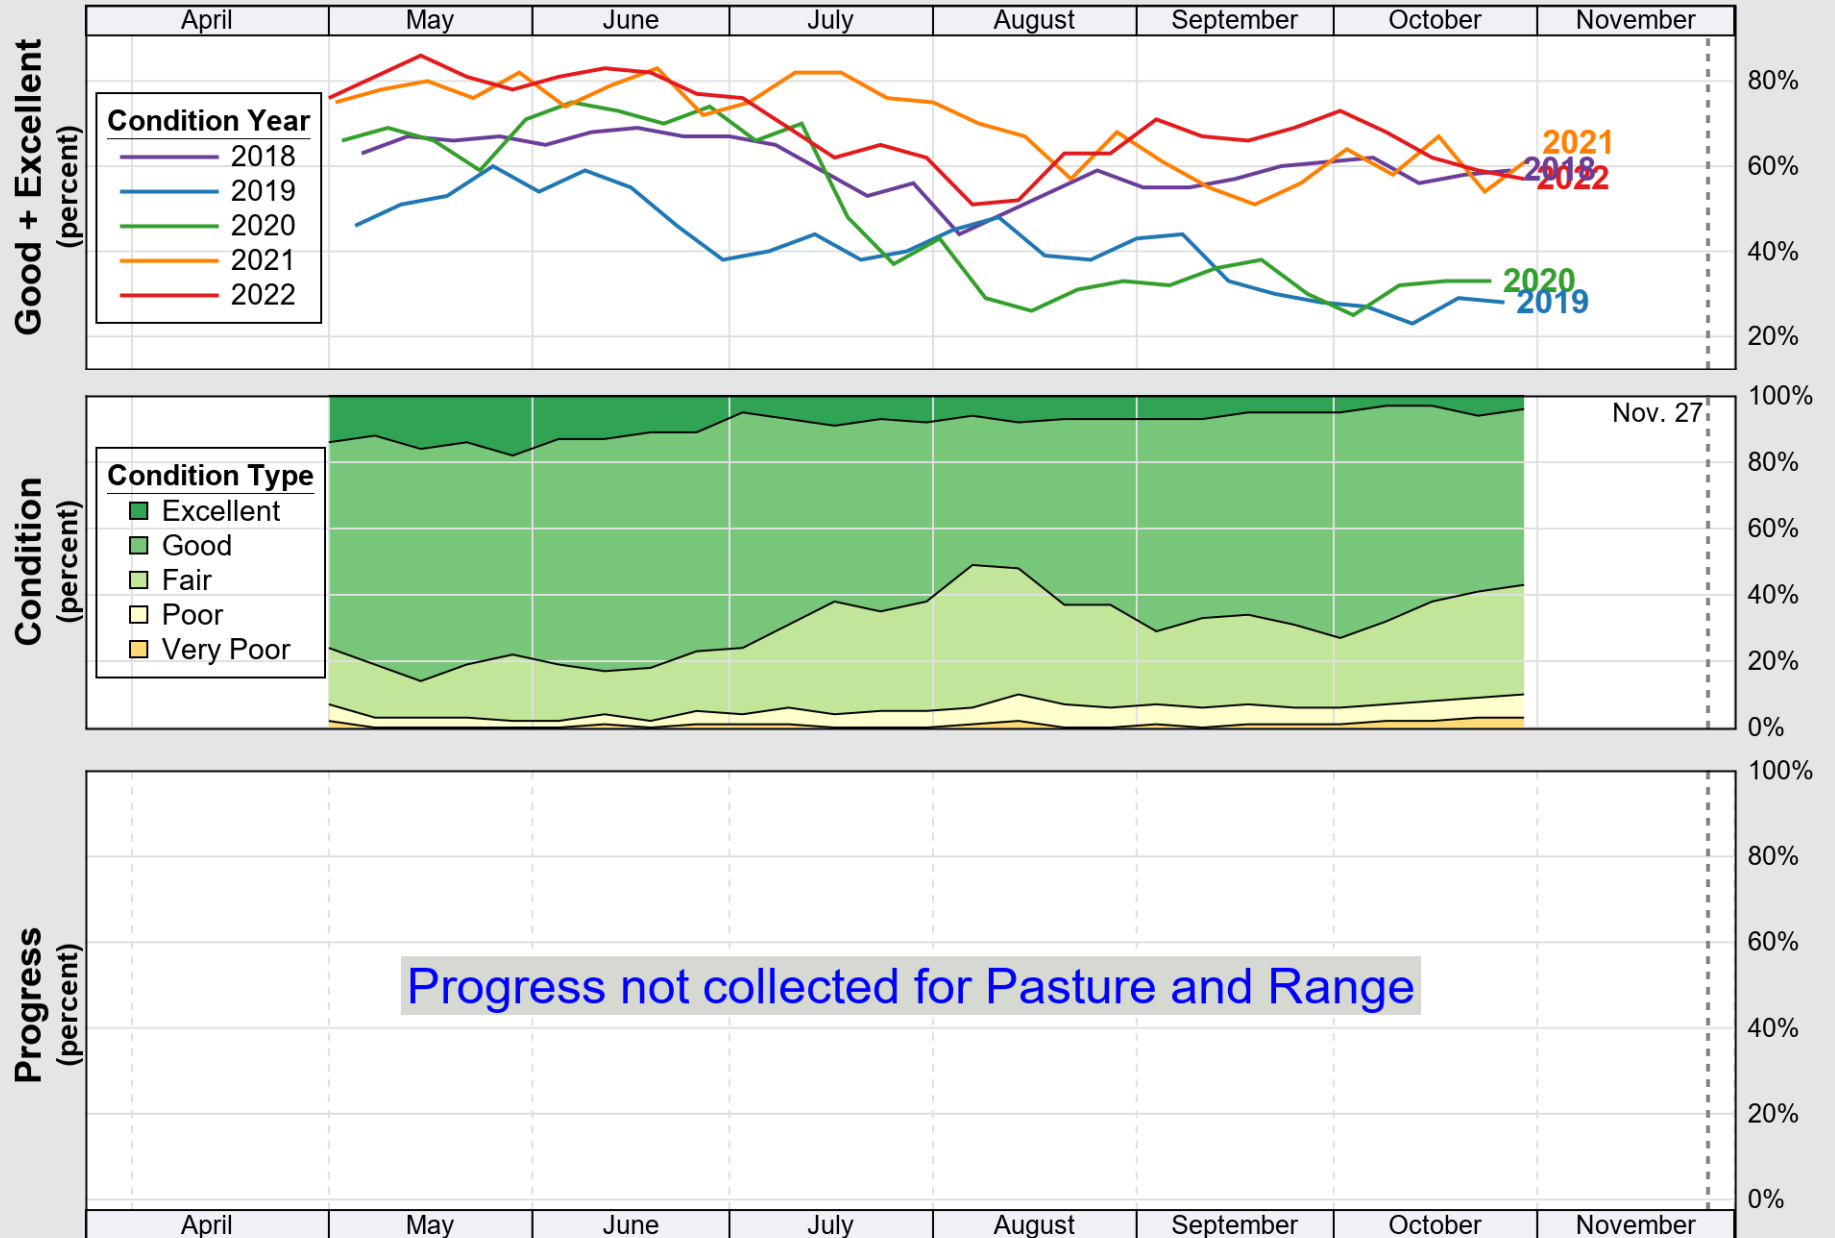

# Crop Progress and Condition: Corn in Ohio , 2022

NASS

Source: National Agricultural Statistics Service (NASS), Crop Progress Report

USDA

### Crop Progress and Condition: Oats in Ohio , 2022

NASS

Source: National Agricultural Statistics Service (NASS), Crop Progress Report

USDA

# Crop Progress and Condition: Pasture and Range in Ohio , 2022

NASS

Source: National Agricultural Statistics Service (NASS), Crop Progress Report

USDA