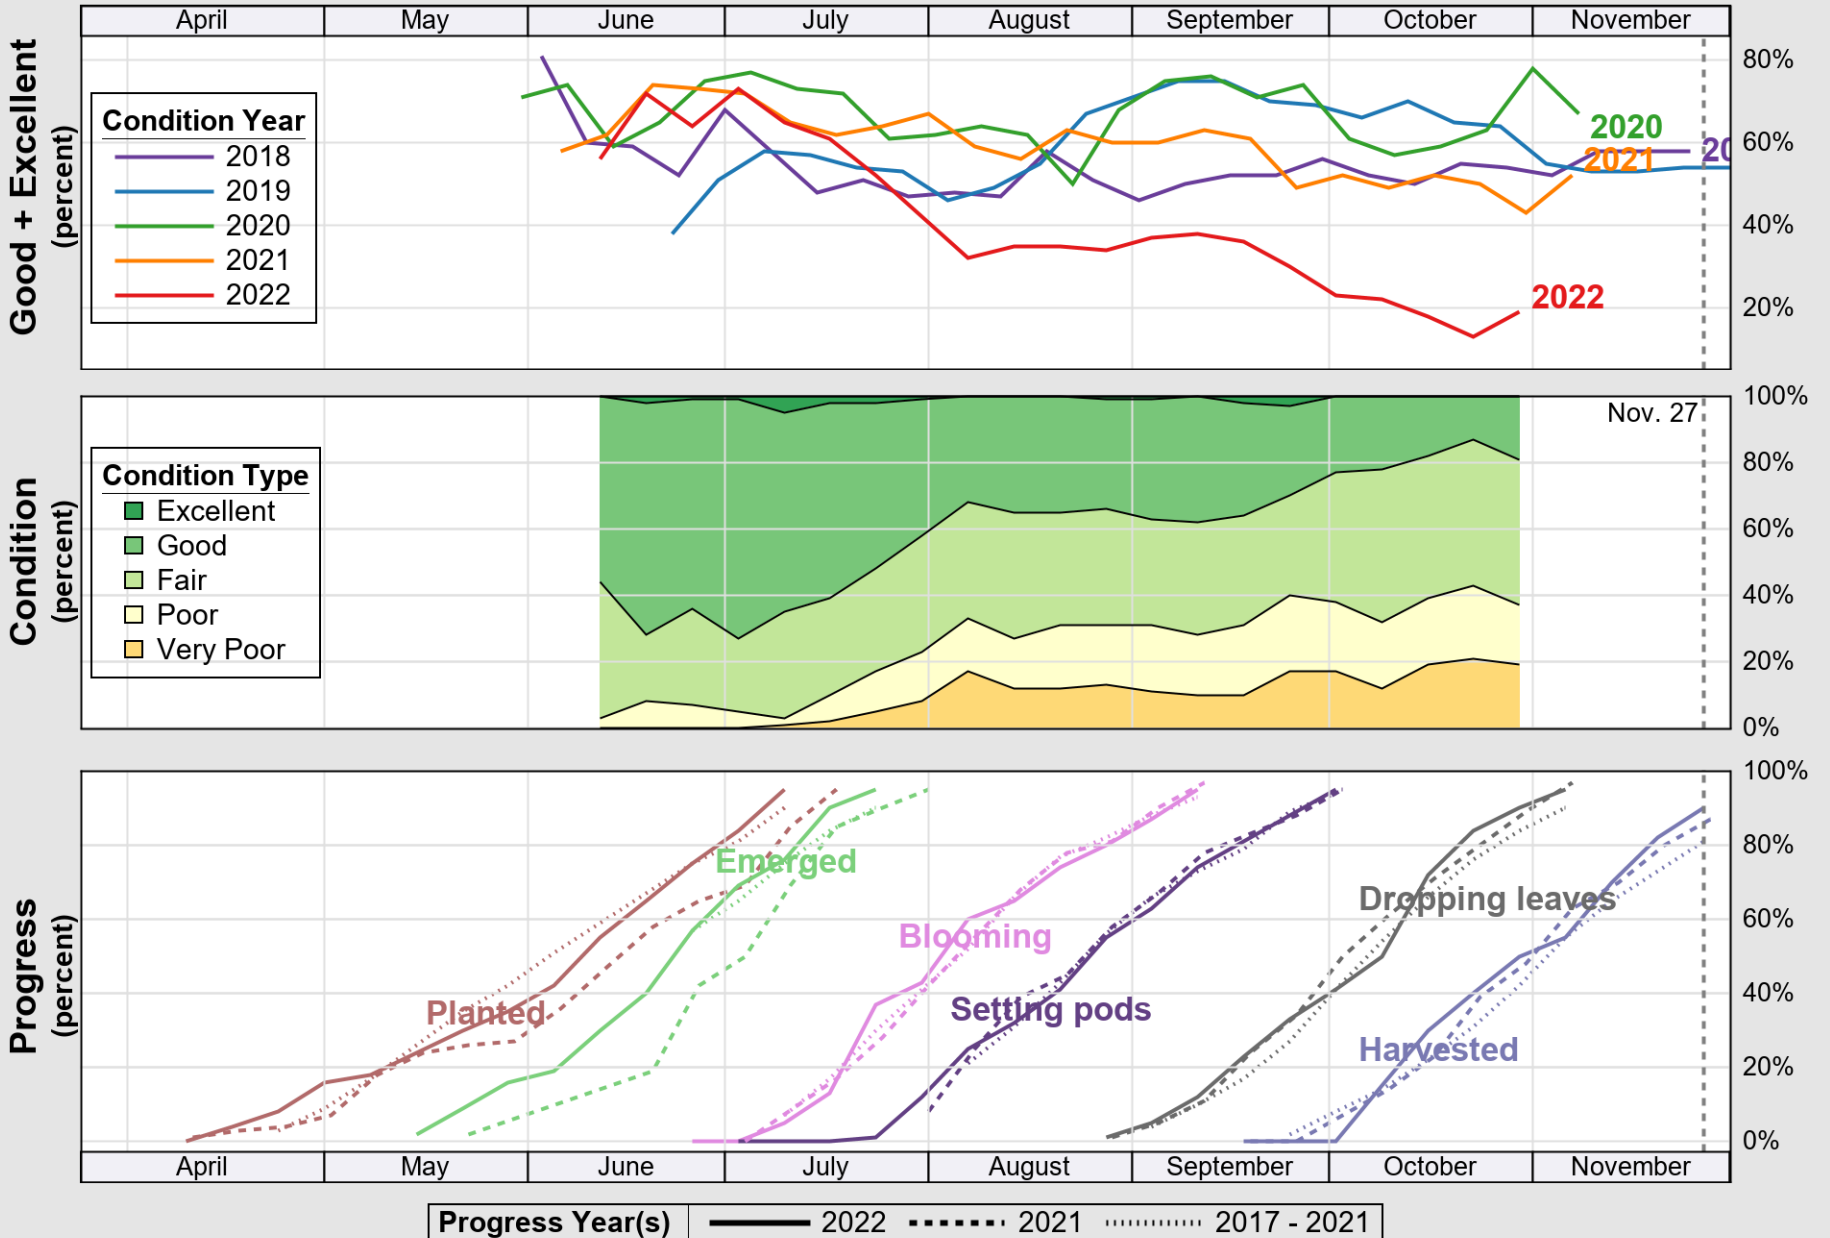

USDA

Crop Progress and Condition: Pasture and Range in Oklahoma , 2022

NASS

Source: National Agricultural Statistics Service (NASS), Crop Progress Report

USDA

Crop Progress and Condition: Peanuts in Oklahoma , 2022

NASS

Source: National Agricultural Statistics Service (NASS), Crop Progress Report

USDA

Crop Progress and Condition: Sorghum in Oklahoma , 2022

NASS

Source: National Agricultural Statistics Service (NASS), Crop Progress Report

USDA

Crop Progress and Condition: Soybeans in Oklahoma , 2022

NASS

Source: National Agricultural Statistics Service (NASS), Crop Progress Report

USDA

Crop Progress and Condition: Winter Wheat in Oklahoma, 2022