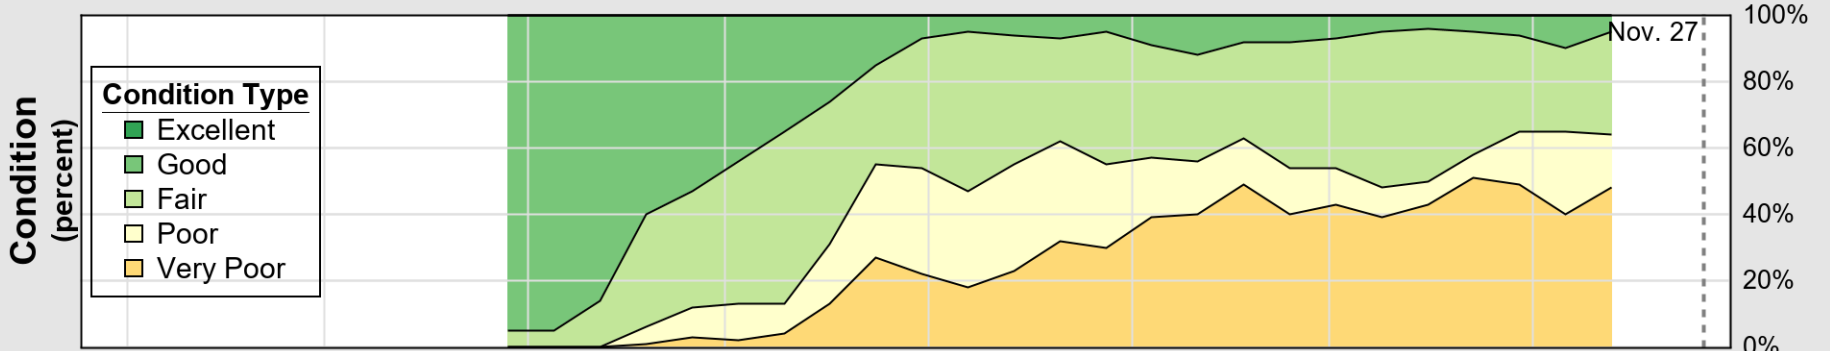

USDA

Crop Progress and Condition: Corn in Oklahoma , 2022

NASS

Source: National Agricultural Statistics Service (NASS), Crop Progress Report

USDA

Crop Progress and Condition: Cotton in Oklahoma , 2022

NASS

Source: National Agricultural Statistics Service (NASS), Crop Progress Report