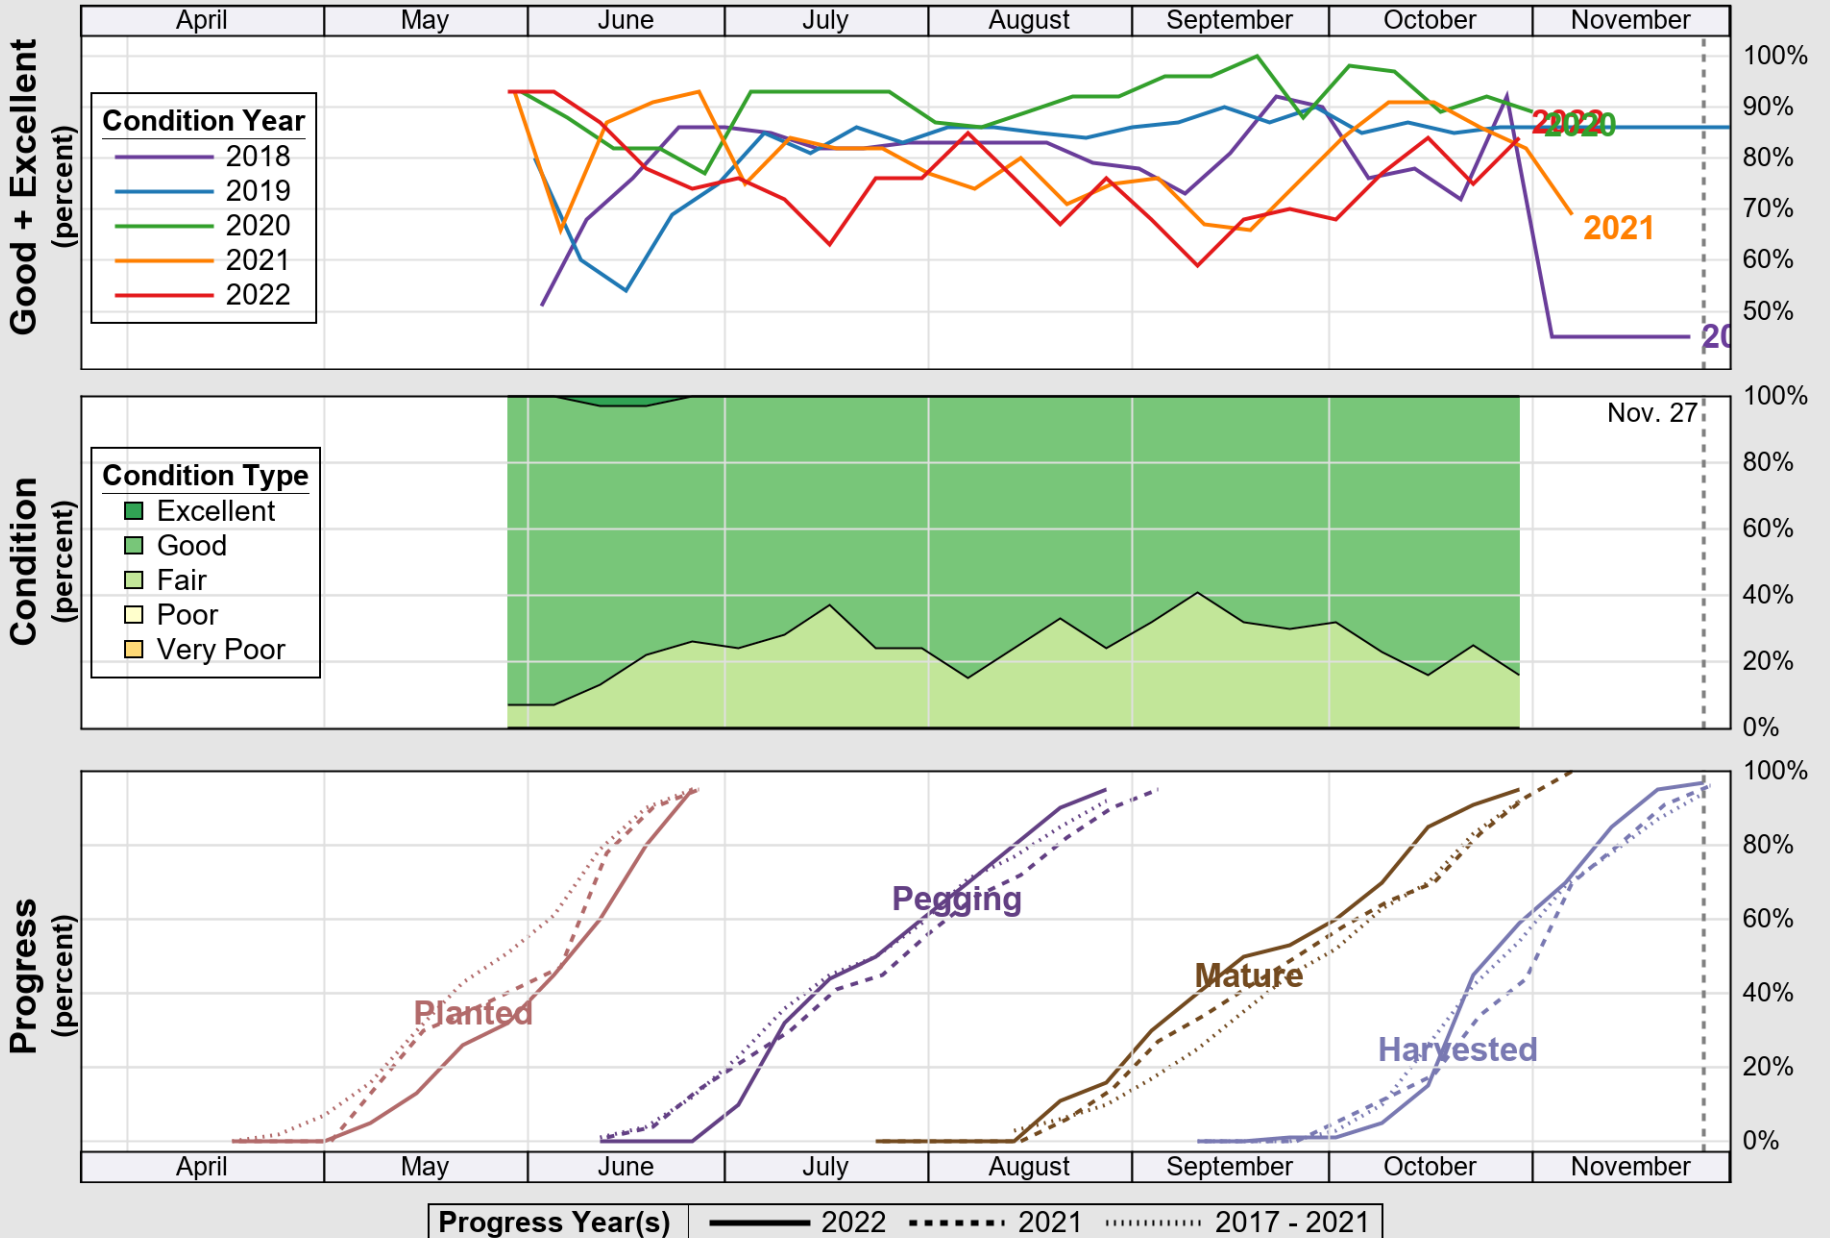

USDA

Crop Progress and Condition: Corn in Oklahoma , 2022

NASS

Source: National Agricultural Statistics Service (NASS), Crop Progress Report

USDA

Crop Progress and Condition: Cotton in Oklahoma , 2022

NASS

Source: National Agricultural Statistics Service (NASS), Crop Progress Report

USDA

Crop Progress and Condition: Pasture and Range in Oklahoma , 2022

NASS

Source: National Agricultural Statistics Service (NASS), Crop Progress Report

USDA

Crop Progress and Condition: Peanuts in Oklahoma , 2022

NASS

Source: National Agricultural Statistics Service (NASS), Crop Progress Report

USDA

Crop Progress and Condition: Sorghum in Oklahoma , 2022

NASS

Source: National Agricultural Statistics Service (NASS), Crop Progress Report

USDA

Crop Progress and Condition: Soybeans in Oklahoma , 2022

NASS

Source: National Agricultural Statistics Service (NASS), Crop Progress Report

USDA

Crop Progress and Condition: Winter Wheat in Oklahoma, 2022