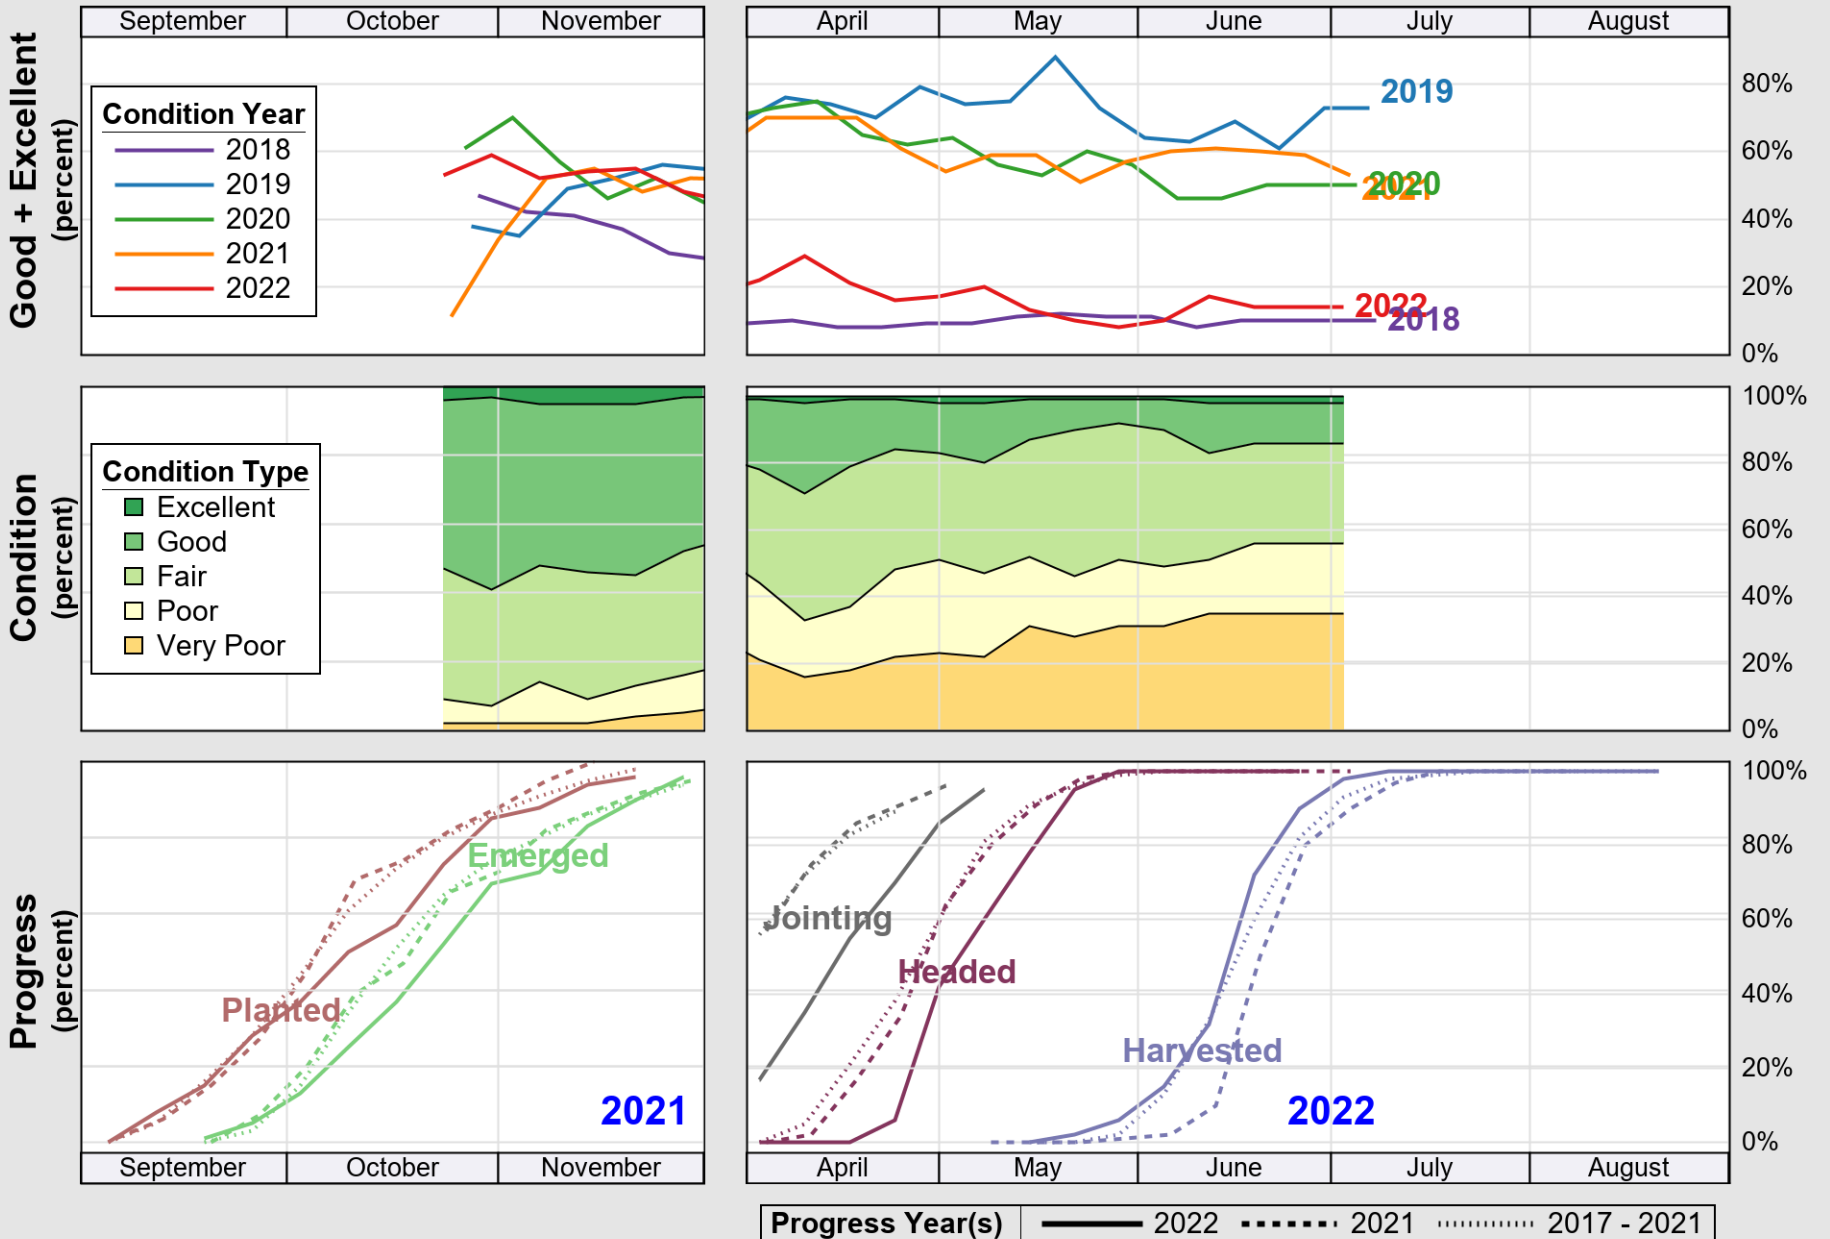

USDA

Crop Progress and Condition: Pasture and Range in Oklahoma , 2022

NASS

Source: National Agricultural Statistics Service (NASS), Crop Progress Report

USDA

Crop Progress and Condition: Peanuts in Oklahoma , 2022

NASS

Source: National Agricultural Statistics Service (NASS), Crop Progress Report

USDA

Crop Progress and Condition: Sorghum in Oklahoma , 2022

NASS

Source: National Agricultural Statistics Service (NASS), Crop Progress Report

USDA

Crop Progress and Condition: Soybeans in Oklahoma , 2022

NASS

Source: National Agricultural Statistics Service (NASS), Crop Progress Report

USDA

Crop Progress and Condition: Winter Wheat in Oklahoma, 2022

NASS

Source: National Agricultural Statistics Service (NASS), Crop Progress Report