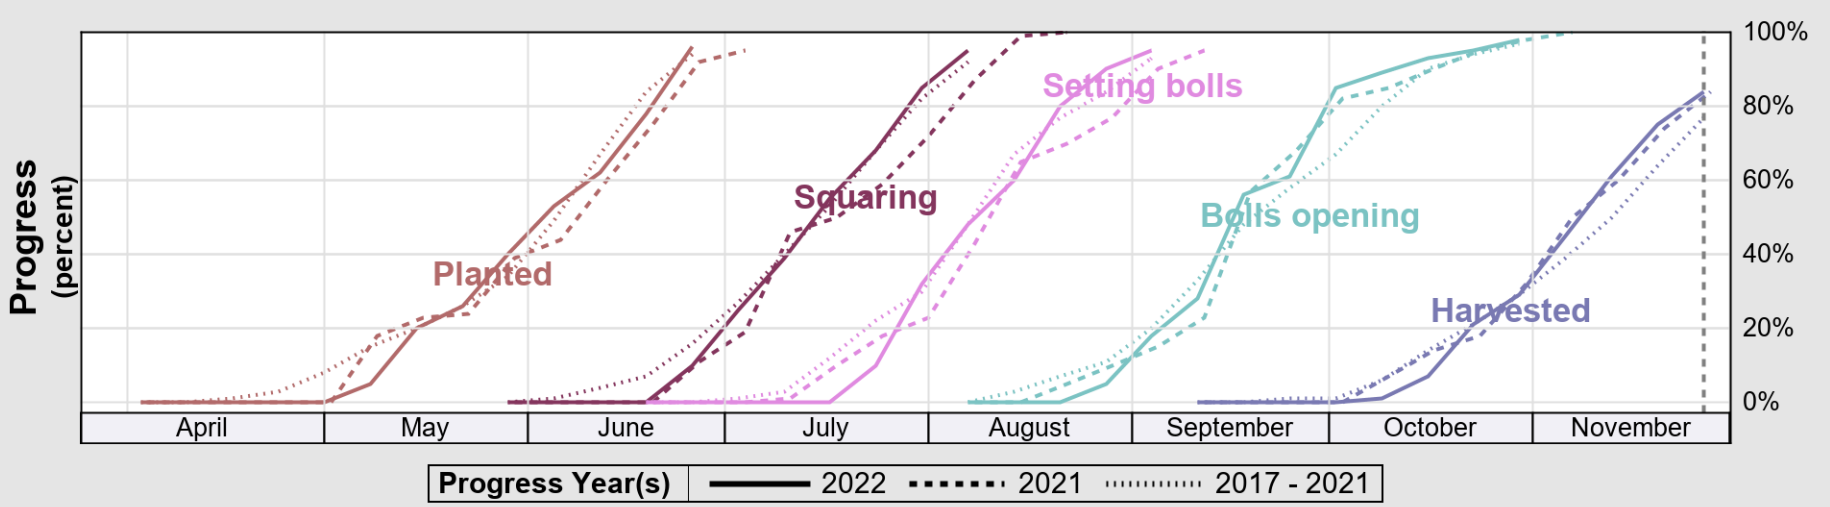

USDA

Crop Progress and Condition: Corn in Oklahoma , 2022

NASS

Source: National Agricultural Statistics Service (NASS), Crop Progress Report

USDA

Crop Progress and Condition: Cotton in Oklahoma , 2022

NASS

Source: National Agricultural Statistics Service (NASS), Crop Progress Report