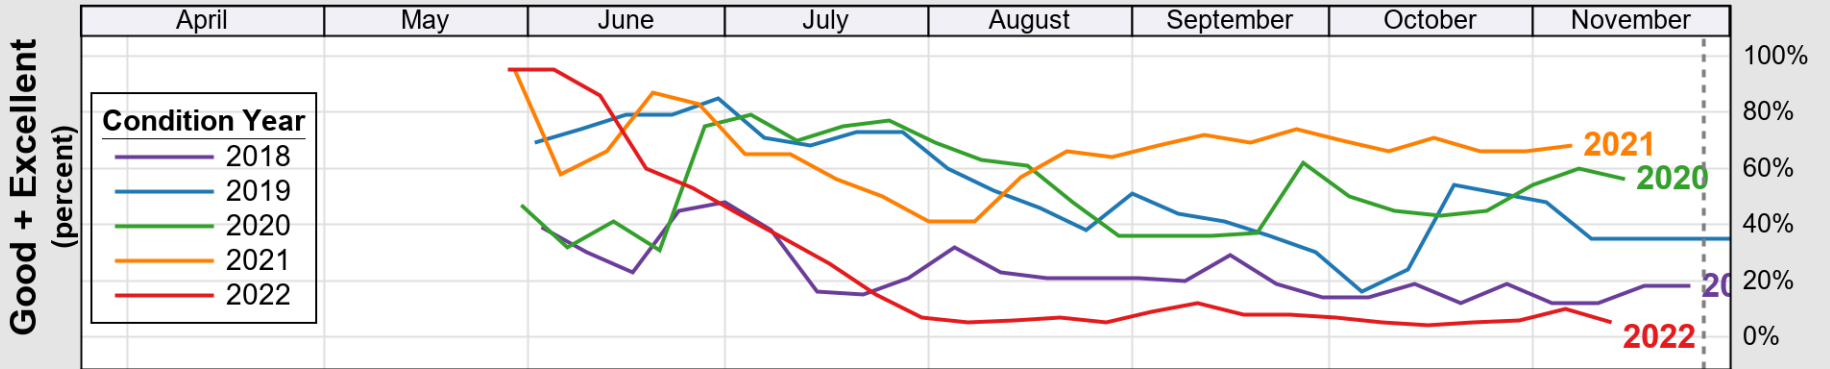

USDA

Crop Progress and Condition: Corn in Oklahoma , 2022

NASS

Source: National Agricultural Statistics Service (NASS), Crop Progress Report

USDA

Crop Progress and Condition: Cotton in Oklahoma , 2022

NASS

Source: National Agricultural Statistics Service (NASS), Crop Progress Report