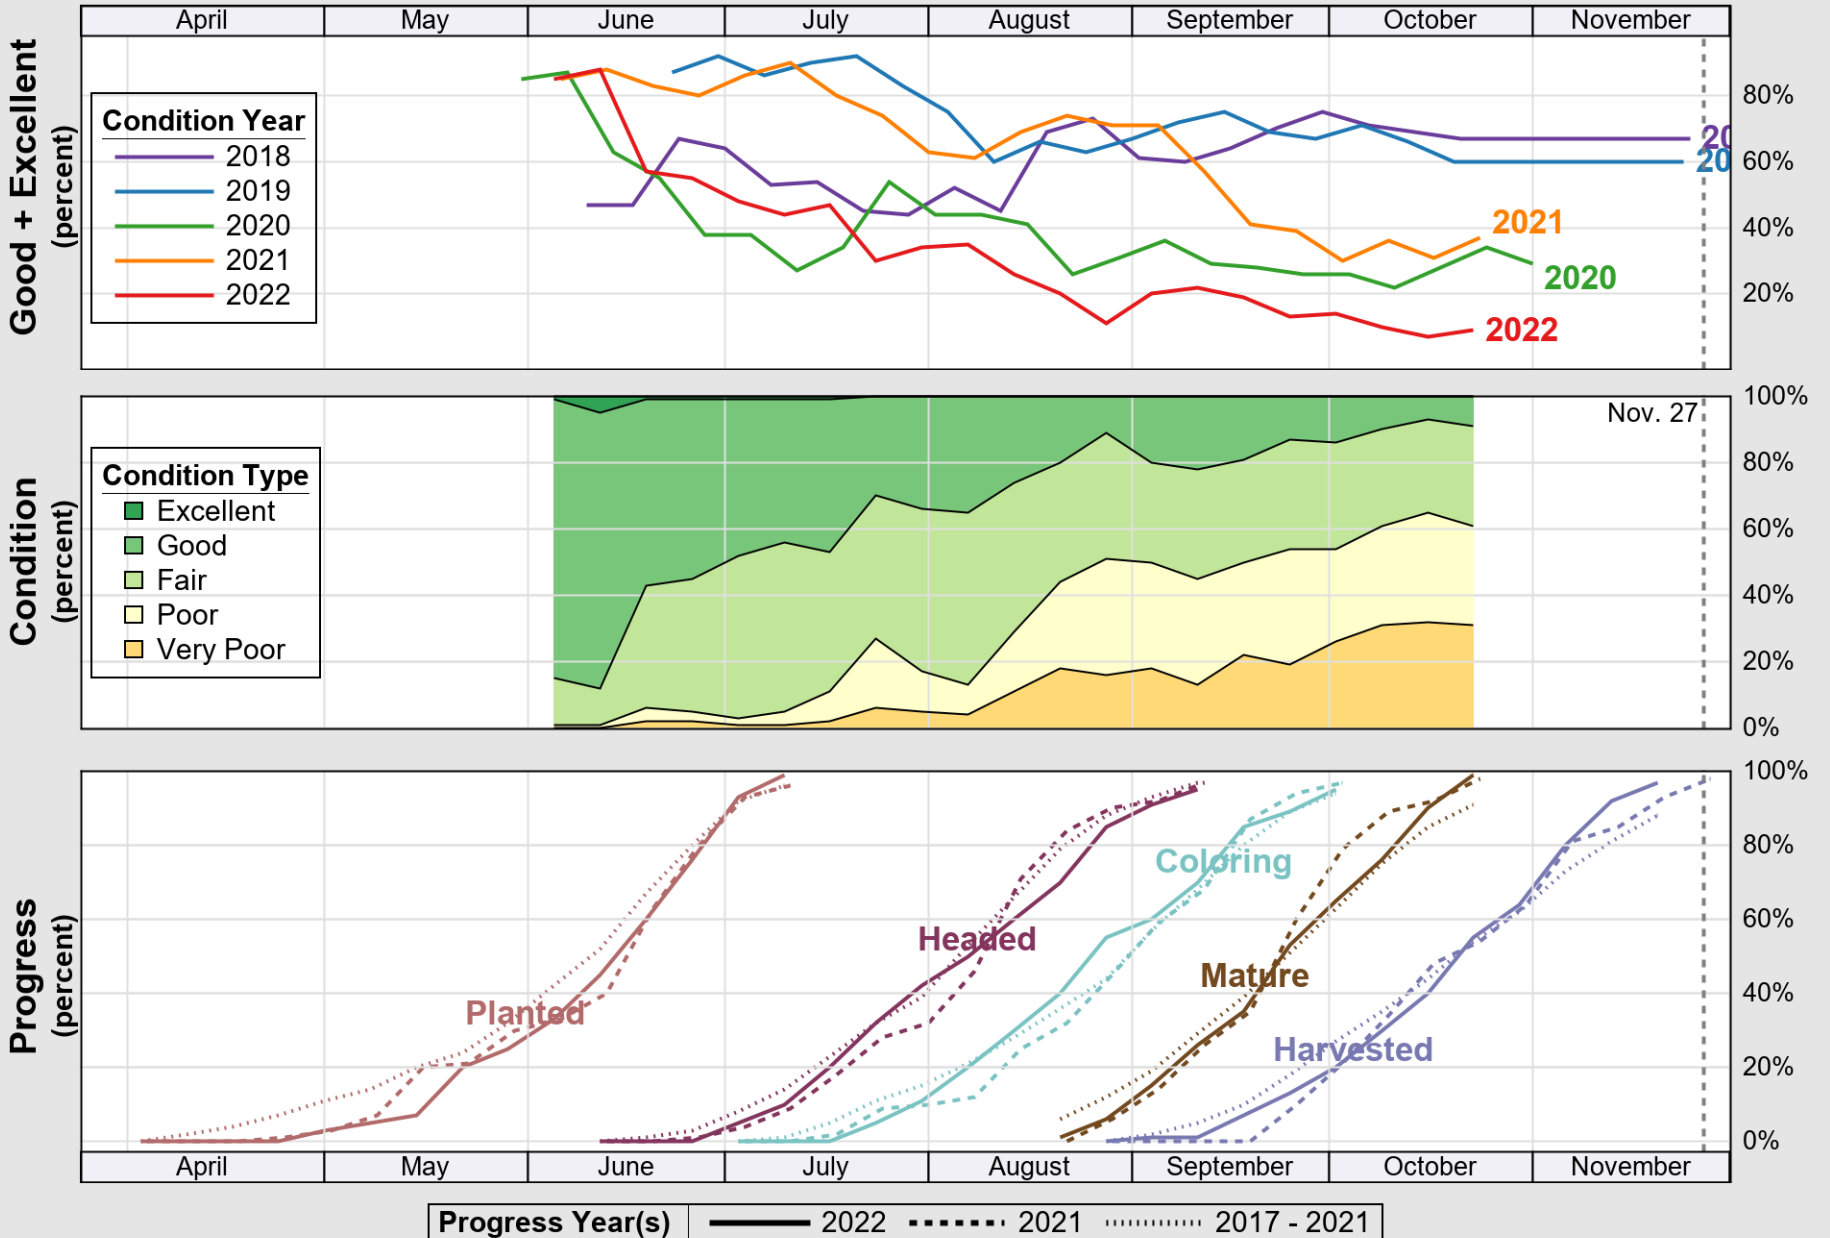

USDA

Crop Progress and Condition: Pasture and Range in Oklahoma , 2022

NASS

Source: National Agricultural Statistics Service (NASS), Crop Progress Report

USDA

Crop Progress and Condition: Peanuts in Oklahoma , 2022

NASS

Source: National Agricultural Statistics Service (NASS), Crop Progress Report

USDA

Crop Progress and Condition: Sorghum in Oklahoma , 2022

NASS

Source: National Agricultural Statistics Service (NASS), Crop Progress Report

USDA

Crop Progress and Condition: Soybeans in Oklahoma , 2022

NASS

Source: National Agricultural Statistics Service (NASS), Crop Progress Report

USDA

Crop Progress and Condition: Winter Wheat in Oklahoma, 2022