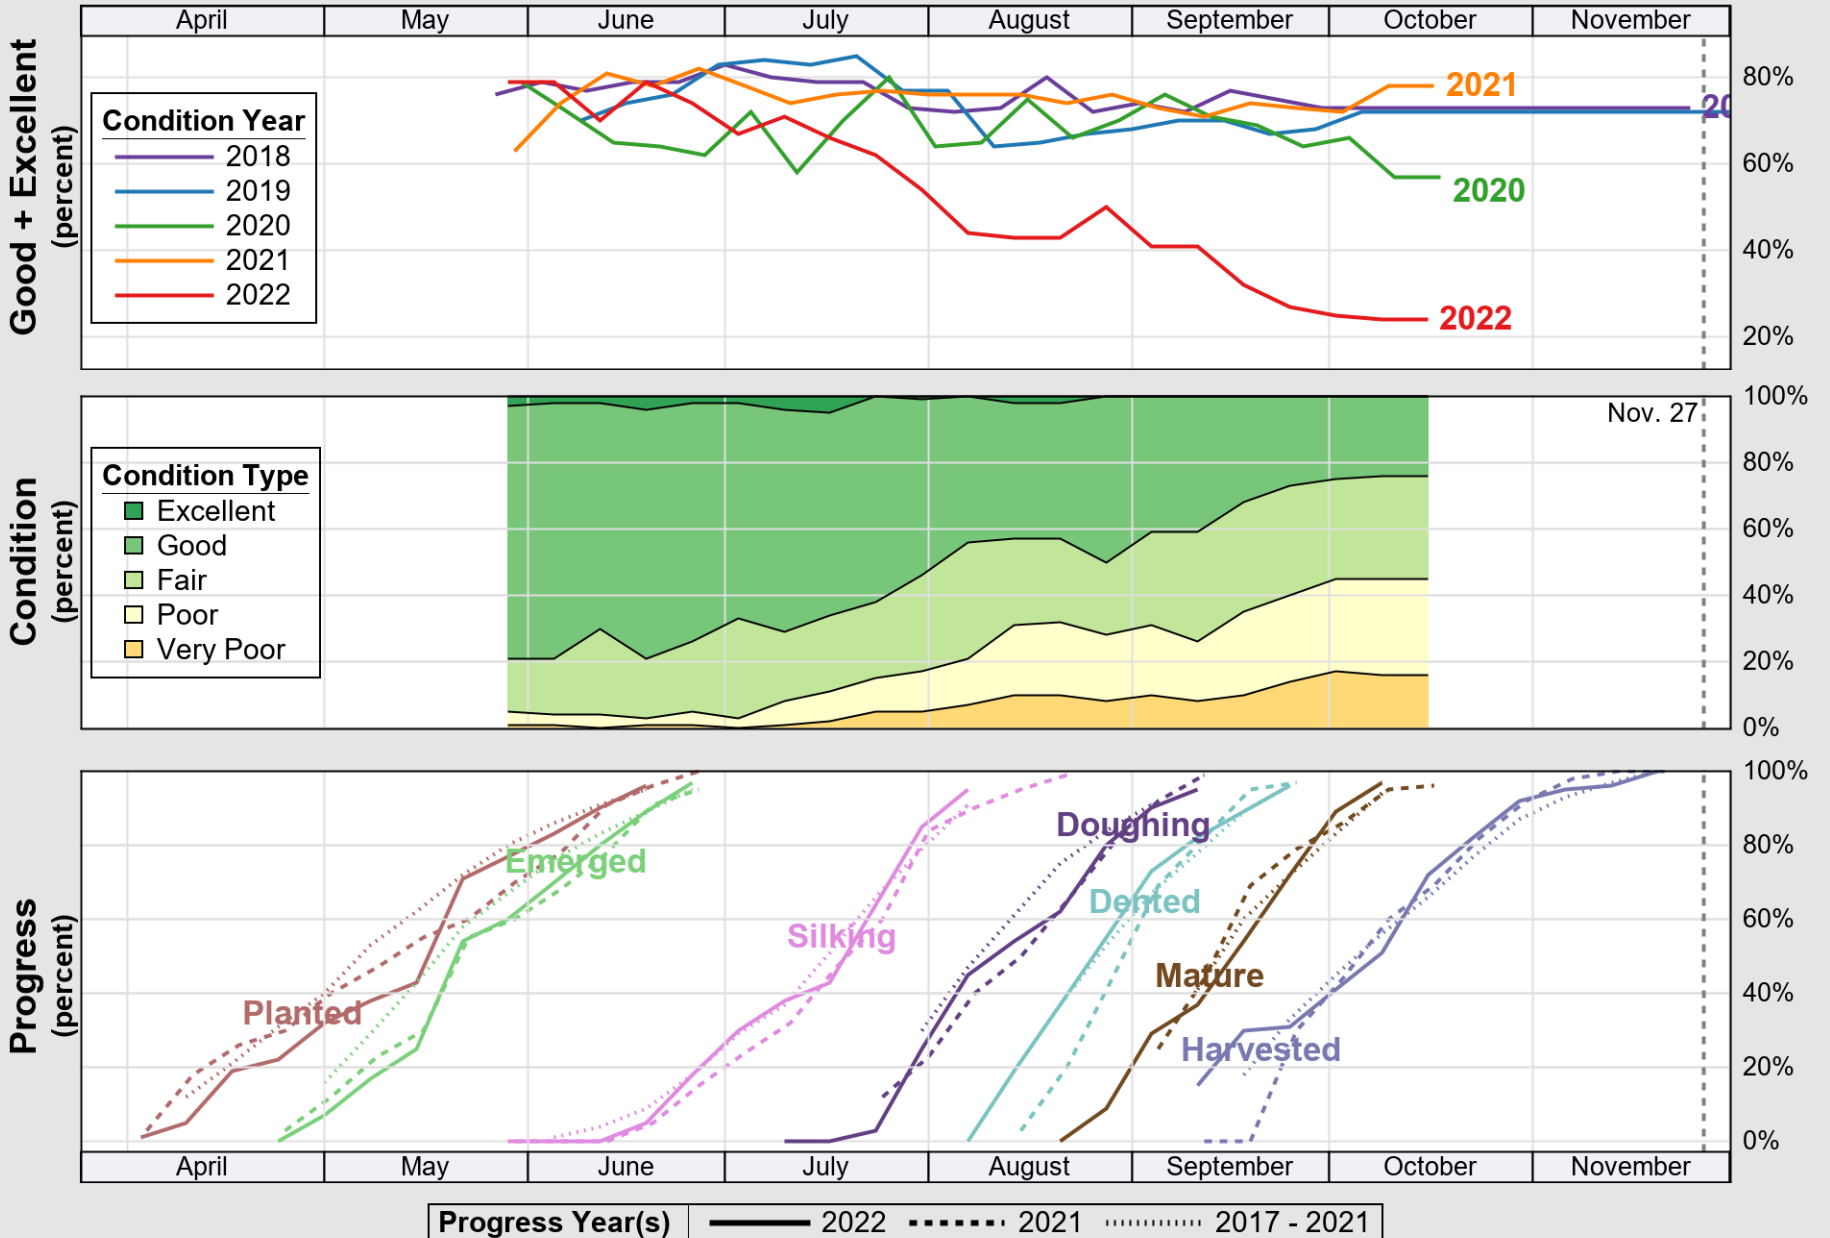

USDA

Crop Progress and Condition: Corn in Oklahoma , 2022

NASS

Source: National Agricultural Statistics Service (NASS), Crop Progress Report

USDA

Crop Progress and Condition: Cotton in Oklahoma , 2022

NASS

Source: National Agricultural Statistics Service (NASS), Crop Progress Report

USDA

Crop Progress and Condition: Pasture and Range in Oklahoma , 2022

NASS

Source: National Agricultural Statistics Service (NASS), Crop Progress Report

USDA

Crop Progress and Condition: Peanuts in Oklahoma , 2022

NASS

Source: National Agricultural Statistics Service (NASS), Crop Progress Report

USDA

Crop Progress and Condition: Sorghum in Oklahoma , 2022

NASS

Source: National Agricultural Statistics Service (NASS), Crop Progress Report

USDA

Crop Progress and Condition: Soybeans in Oklahoma , 2022

NASS

Source: National Agricultural Statistics Service (NASS), Crop Progress Report

USDA

Crop Progress and Condition: Winter Wheat in Oklahoma, 2022