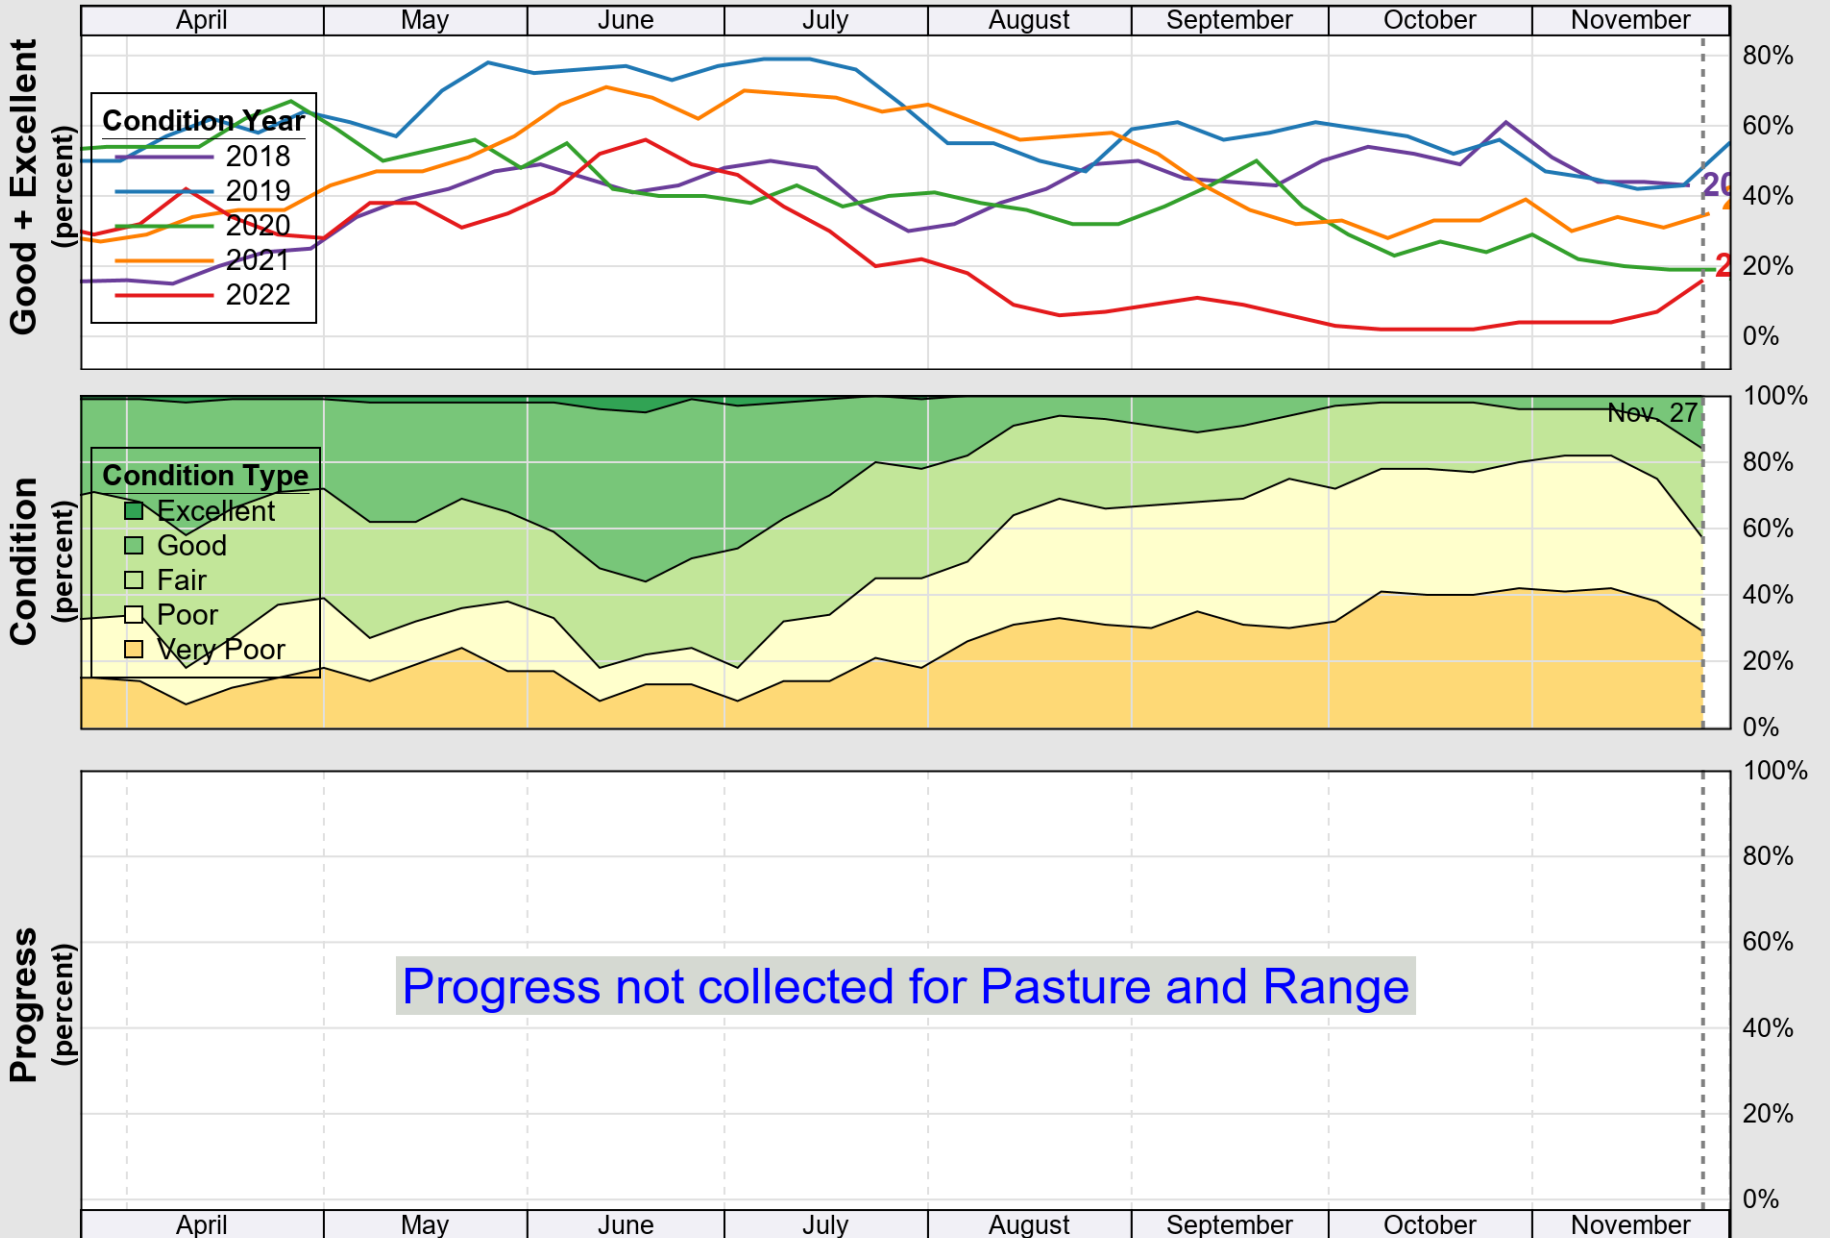

USDA

Crop Progress and Condition: Corn in Oklahoma , 2022

NASS

Source: National Agricultural Statistics Service (NASS), Crop Progress Report

USDA

Crop Progress and Condition: Cotton in Oklahoma , 2022

NASS

Source: National Agricultural Statistics Service (NASS), Crop Progress Report

USDA

Crop Progress and Condition: Pasture and Range in Oklahoma , 2022

NASS

Source: National Agricultural Statistics Service (NASS), Crop Progress Report

USDA

Crop Progress and Condition: Peanuts in Oklahoma , 2022