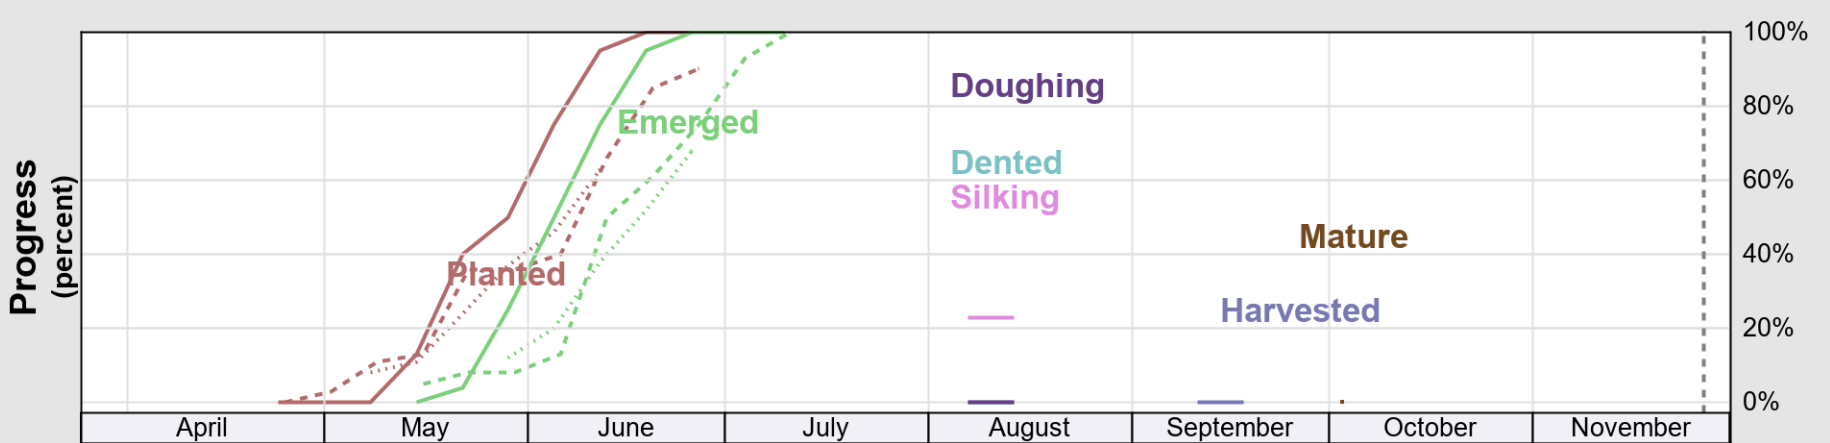

# Crop Progress and Condition: Corn in Rhode Island , 2022

NASS

Progress Year(s) ——— 2022    ..... 2021    ..... 2017 - 2021

Source: National Agricultural Statistics Service (NASS), Crop Progress Report

**USDA** Crop Progress and Condition: Pasture and Range in Rhode Island , 2022 **NASS**