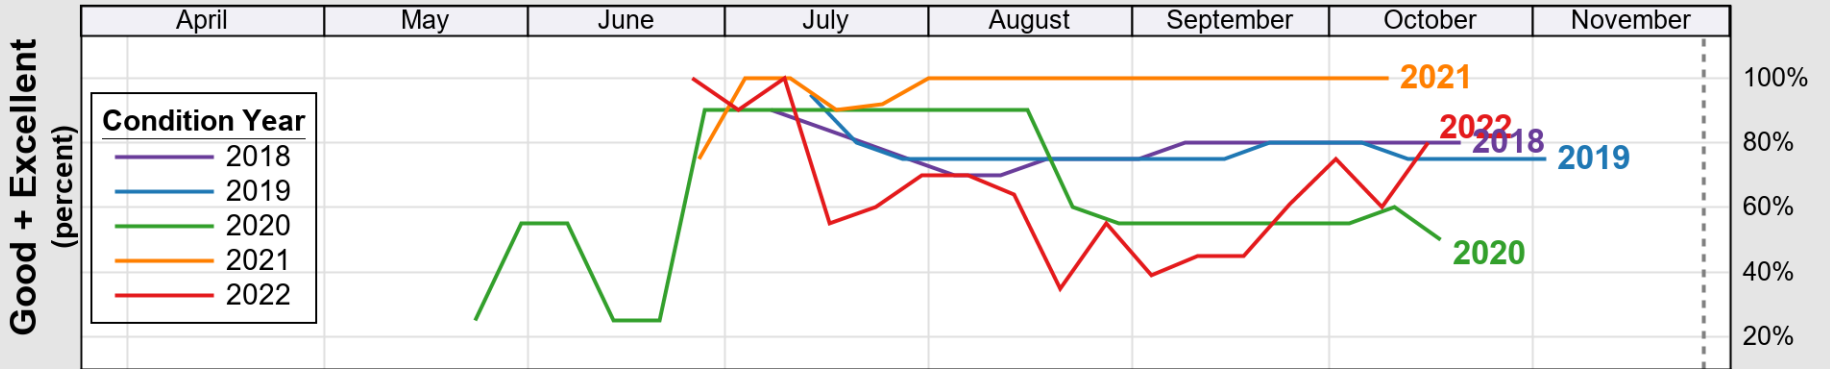

# Crop Progress and Condition: Corn in Rhode Island , 2022

NASS

Progress Year(s) ——— 2022    ..... 2021    ..... 2017 - 2021

Source: National Agricultural Statistics Service (NASS), Crop Progress Report

**USDA** Crop Progress and Condition: Pasture and Range in Rhode Island , 2022 **NASS**