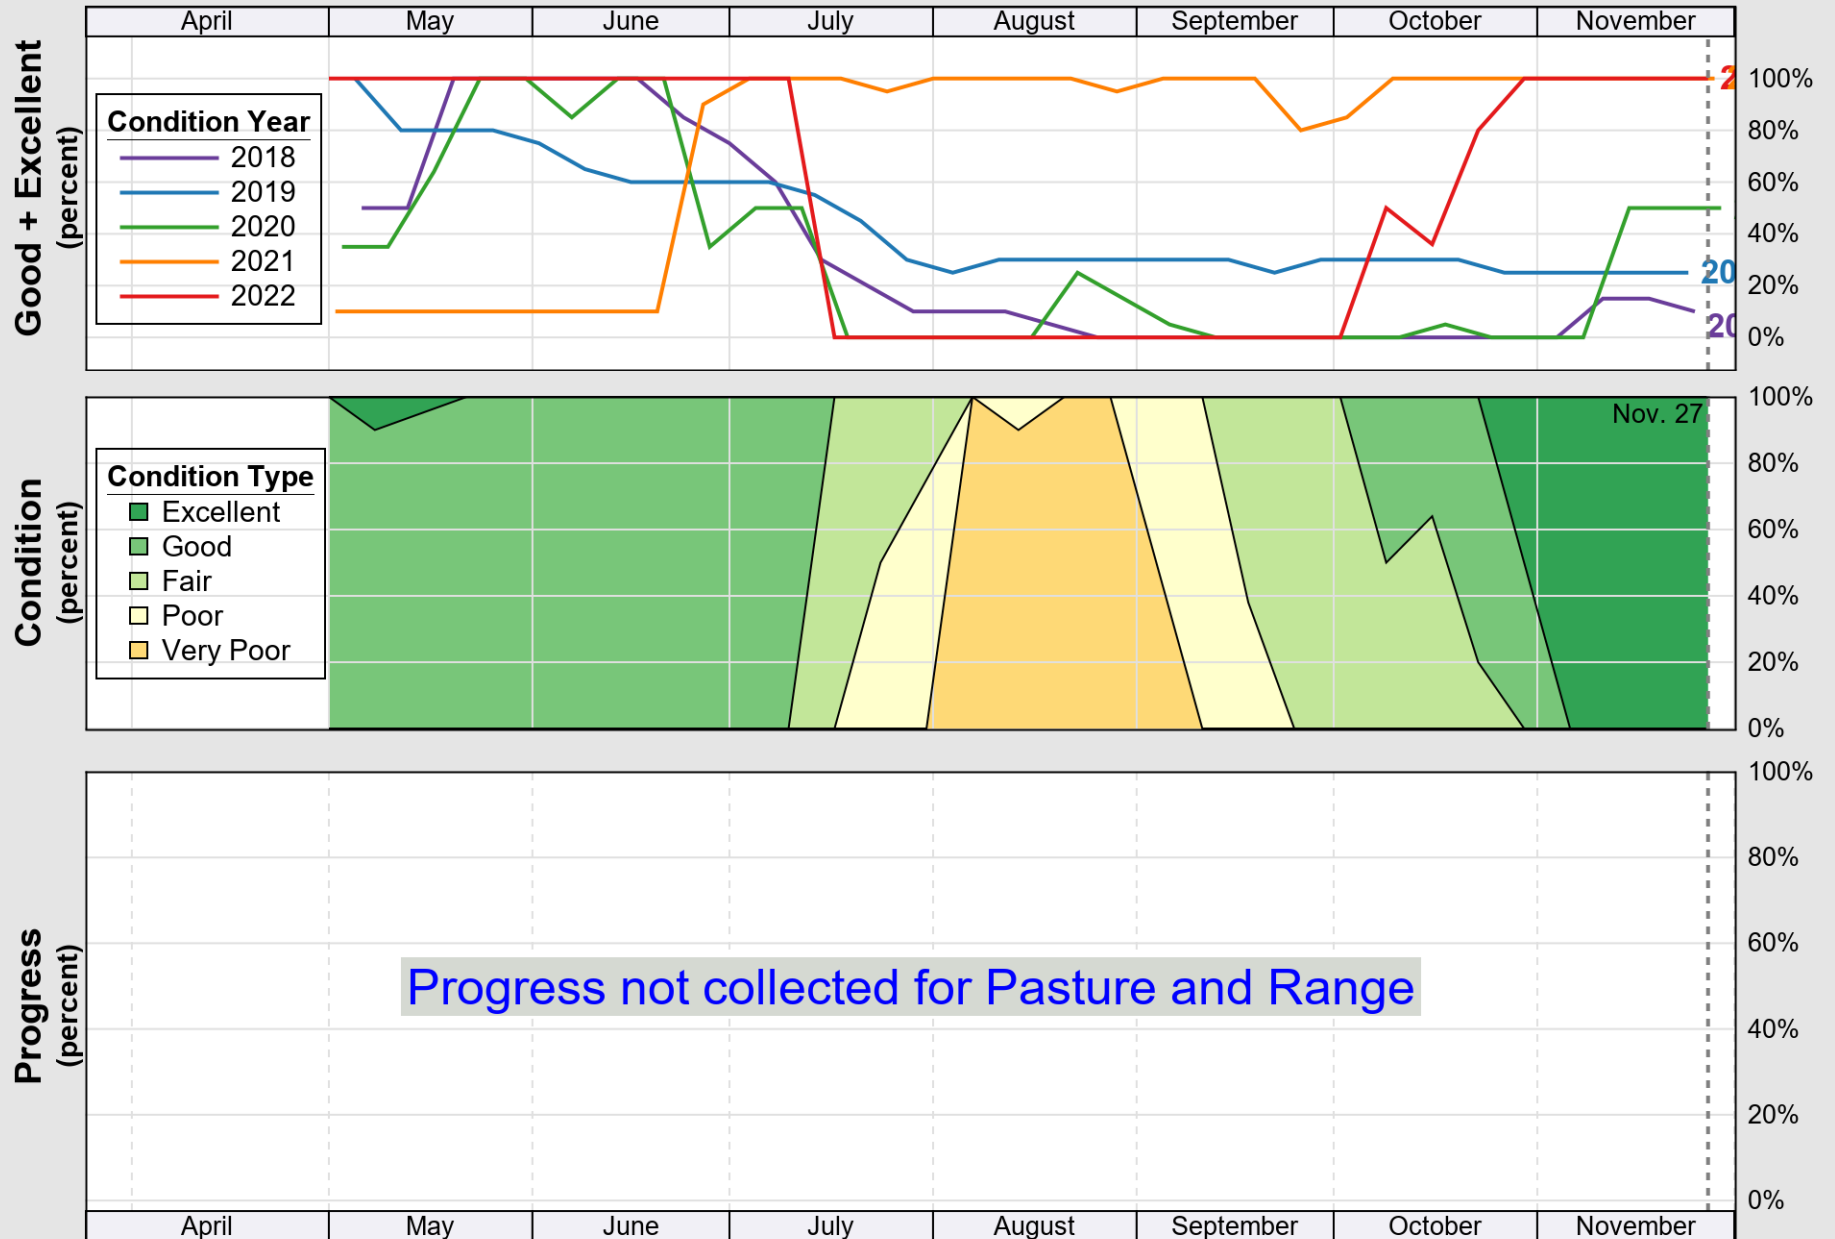

# Crop Progress and Condition: Corn in Rhode Island , 2022

NASS

Progress Year(s) ——— 2022    ..... 2021    ..... 2017 - 2021

Source: National Agricultural Statistics Service (NASS), Crop Progress Report

**USDA** Crop Progress and Condition: Pasture and Range in Rhode Island , 2022 **NASS**

Source: National Agricultural Statistics Service (NASS), Crop Progress Report