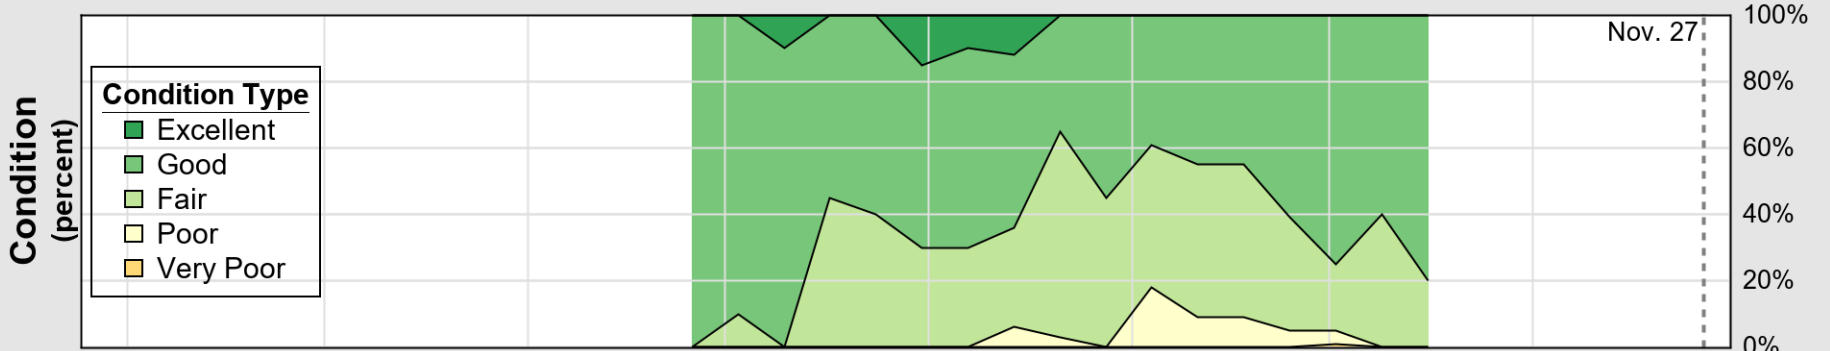

# Crop Progress and Condition: Corn in Rhode Island , 2022

NASS

Progress Year(s) ——— 2022    ..... 2021    ..... 2017 - 2021

Source: National Agricultural Statistics Service (NASS), Crop Progress Report

**USDA** Crop Progress and Condition: Pasture and Range in Rhode Island , 2022 **NASS**