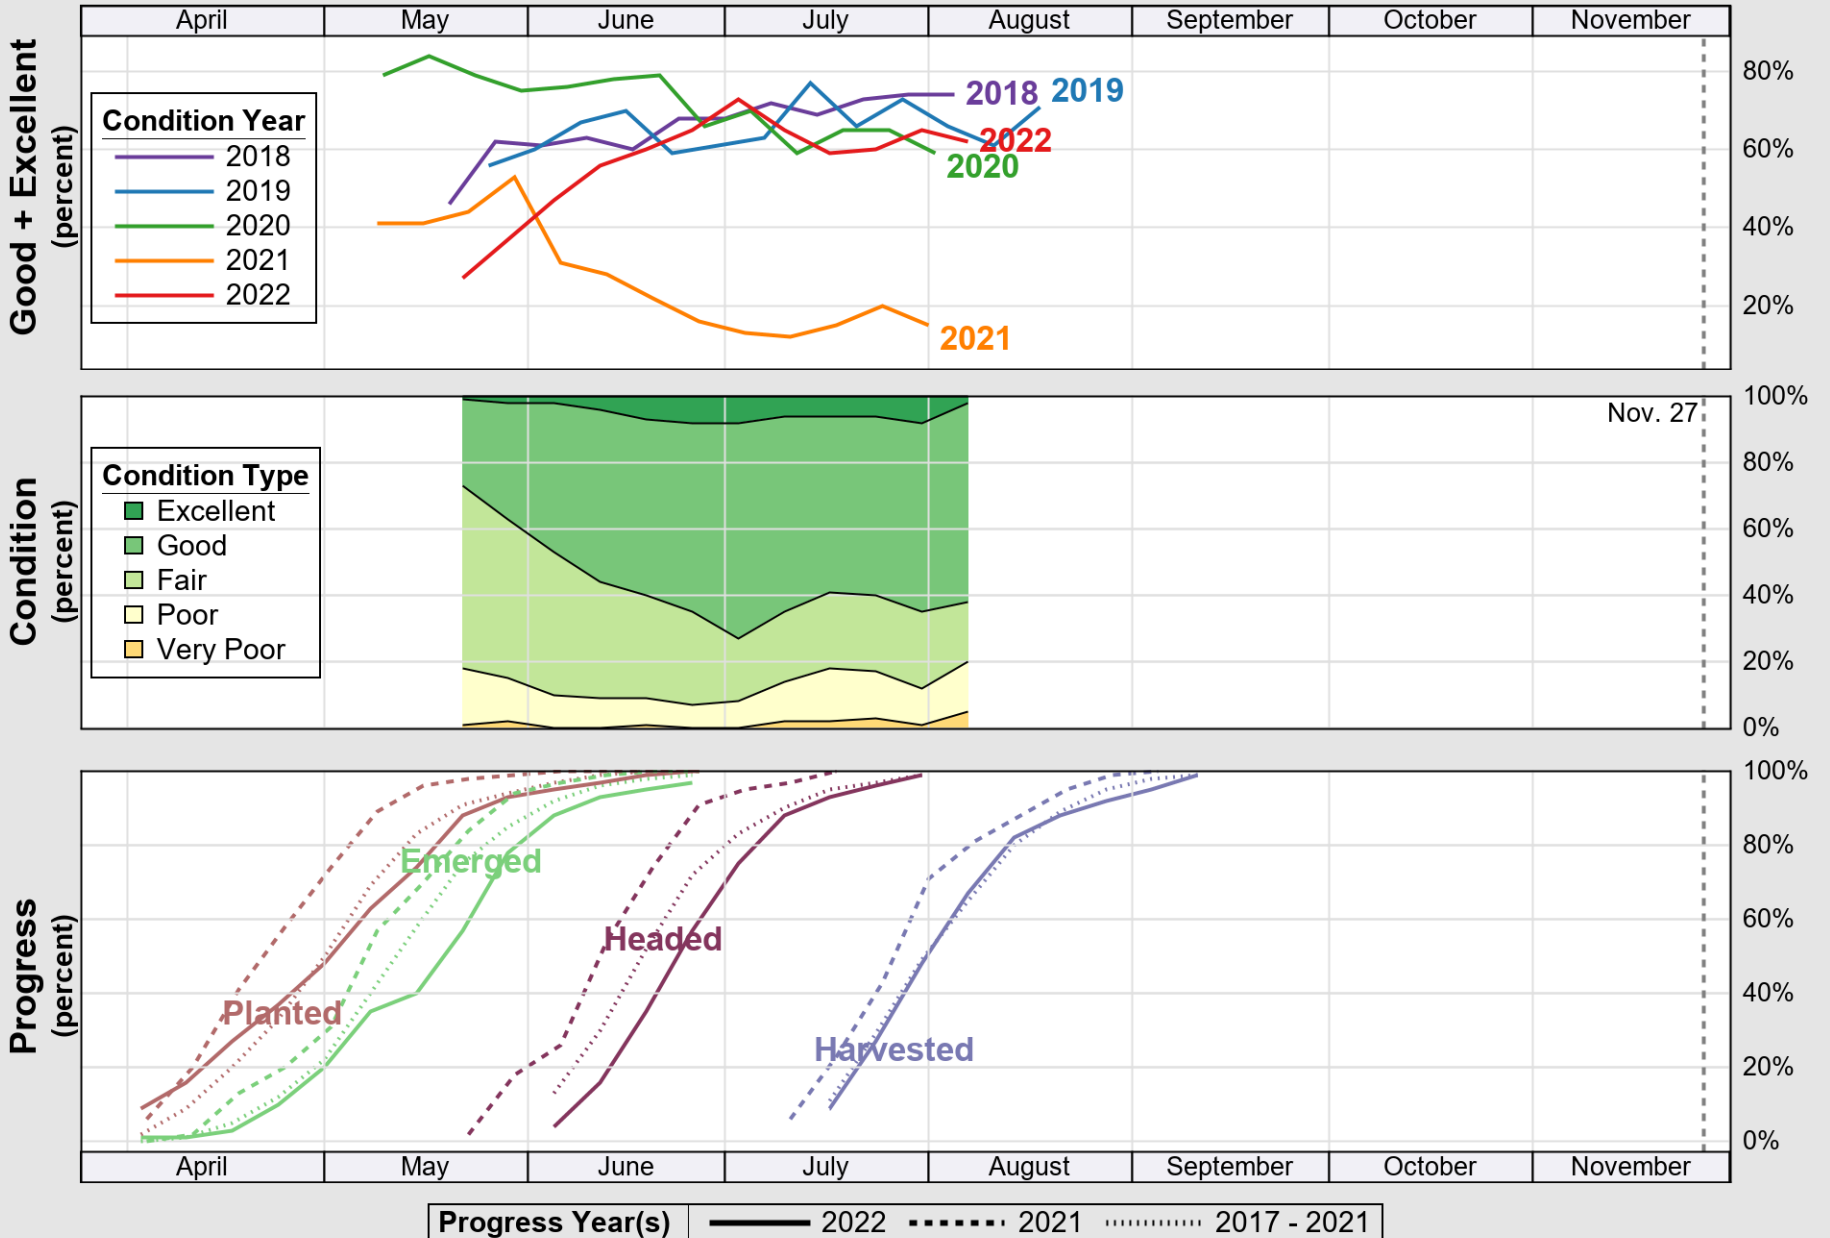

USDA

Crop Progress and Condition: Corn in South Dakota , 2022

NASS

Source: National Agricultural Statistics Service (NASS), Crop Progress Report

USDA

Crop Progress and Condition: Oats in South Dakota , 2022

NASS

Source: National Agricultural Statistics Service (NASS), Crop Progress Report

USDA Crop Progress and Condition: Pasture and Range in South Dakota , 2022 **NASS**

Source: National Agricultural Statistics Service (NASS), Crop Progress Report

USDA

Crop Progress and Condition: Sorghum in South Dakota , 2022

NASS

Source: National Agricultural Statistics Service (NASS), Crop Progress Report

USDA

Crop Progress and Condition: Soybeans in South Dakota , 2022

NASS

Source: National Agricultural Statistics Service (NASS), Crop Progress Report

USDA

Crop Progress and Condition: Spring Wheat in South Dakota , 2022

NASS

Source: National Agricultural Statistics Service (NASS), Crop Progress Report