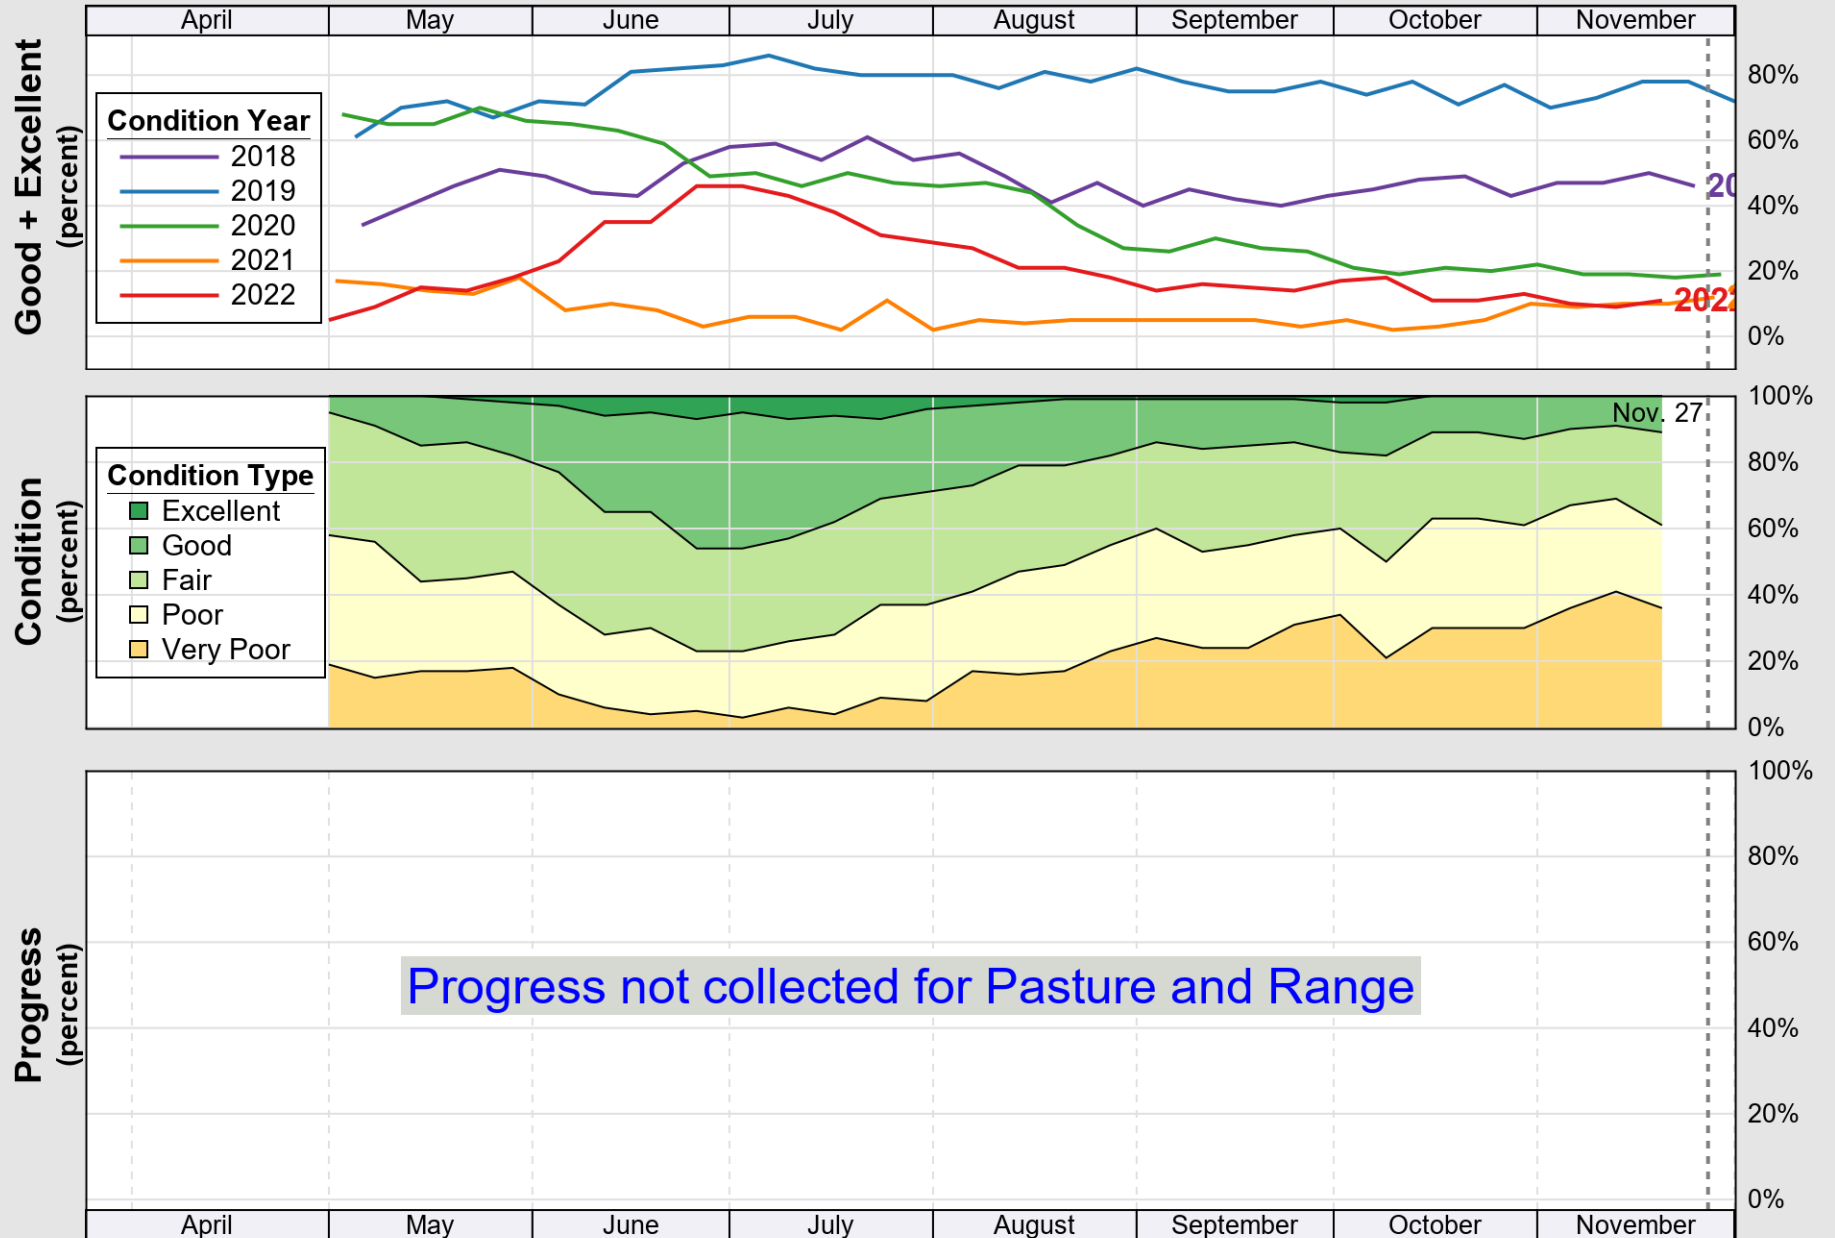

USDA

Crop Progress and Condition: Corn in South Dakota , 2022

NASS

Source: National Agricultural Statistics Service (NASS), Crop Progress Report

USDA

Crop Progress and Condition: Oats in South Dakota , 2022

NASS

Source: National Agricultural Statistics Service (NASS), Crop Progress Report

USDA Crop Progress and Condition: Pasture and Range in South Dakota , 2022 **NASS**

Source: National Agricultural Statistics Service (NASS), Crop Progress Report

USDA

Crop Progress and Condition: Sorghum in South Dakota , 2022

NASS

Source: National Agricultural Statistics Service (NASS), Crop Progress Report

USDA

Crop Progress and Condition: Soybeans in South Dakota , 2022