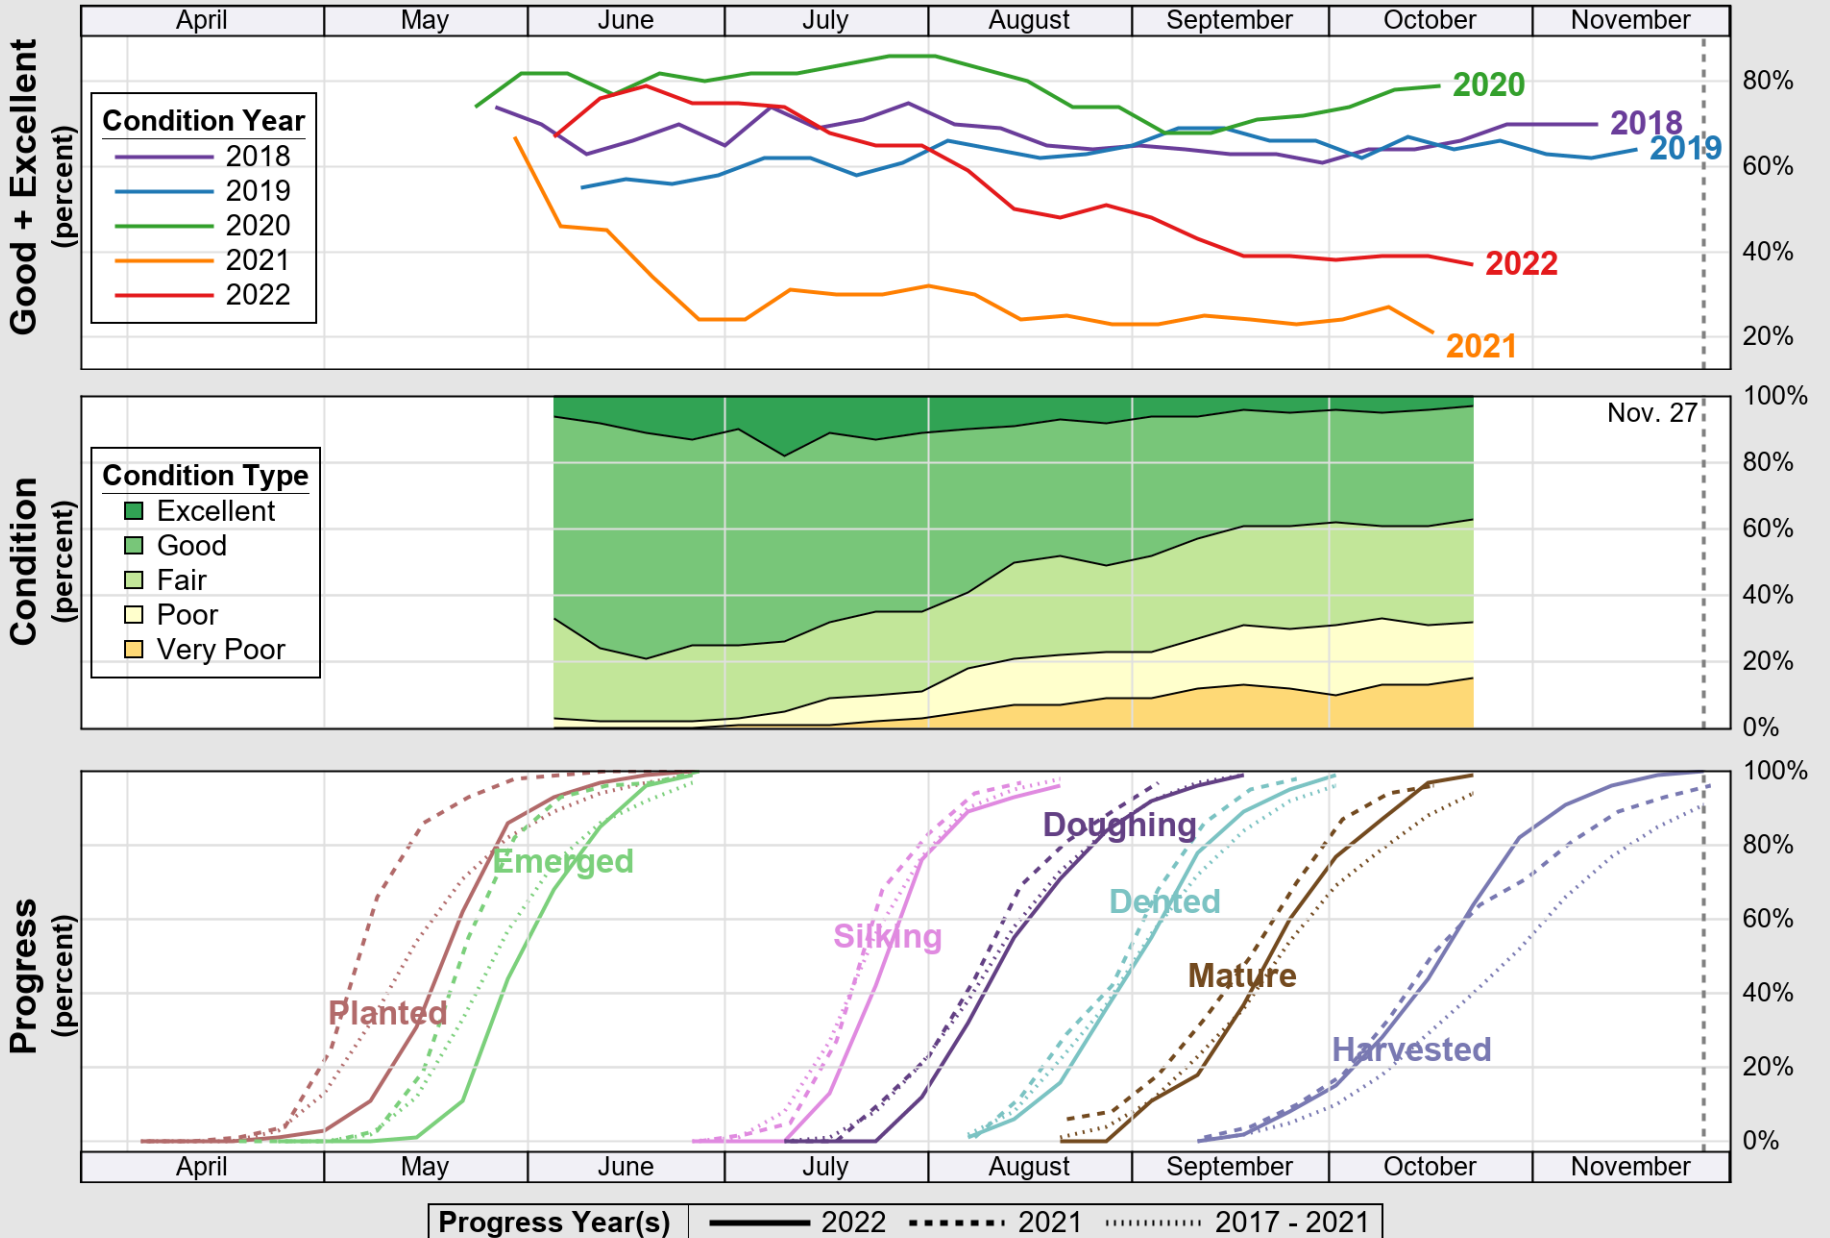

USDA

Crop Progress and Condition: Corn in South Dakota , 2022

NASS

Source: National Agricultural Statistics Service (NASS), Crop Progress Report

USDA

Crop Progress and Condition: Oats in South Dakota , 2022

NASS

Source: National Agricultural Statistics Service (NASS), Crop Progress Report

USDA Crop Progress and Condition: Pasture and Range in South Dakota , 2022 **NASS**

Source: National Agricultural Statistics Service (NASS), Crop Progress Report

USDA

Crop Progress and Condition: Sorghum in South Dakota , 2022

NASS

Source: National Agricultural Statistics Service (NASS), Crop Progress Report

USDA

Crop Progress and Condition: Soybeans in South Dakota , 2022

NASS

Source: National Agricultural Statistics Service (NASS), Crop Progress Report

USDA

Crop Progress and Condition: Spring Wheat in South Dakota , 2022

NASS

Source: National Agricultural Statistics Service (NASS), Crop Progress Report