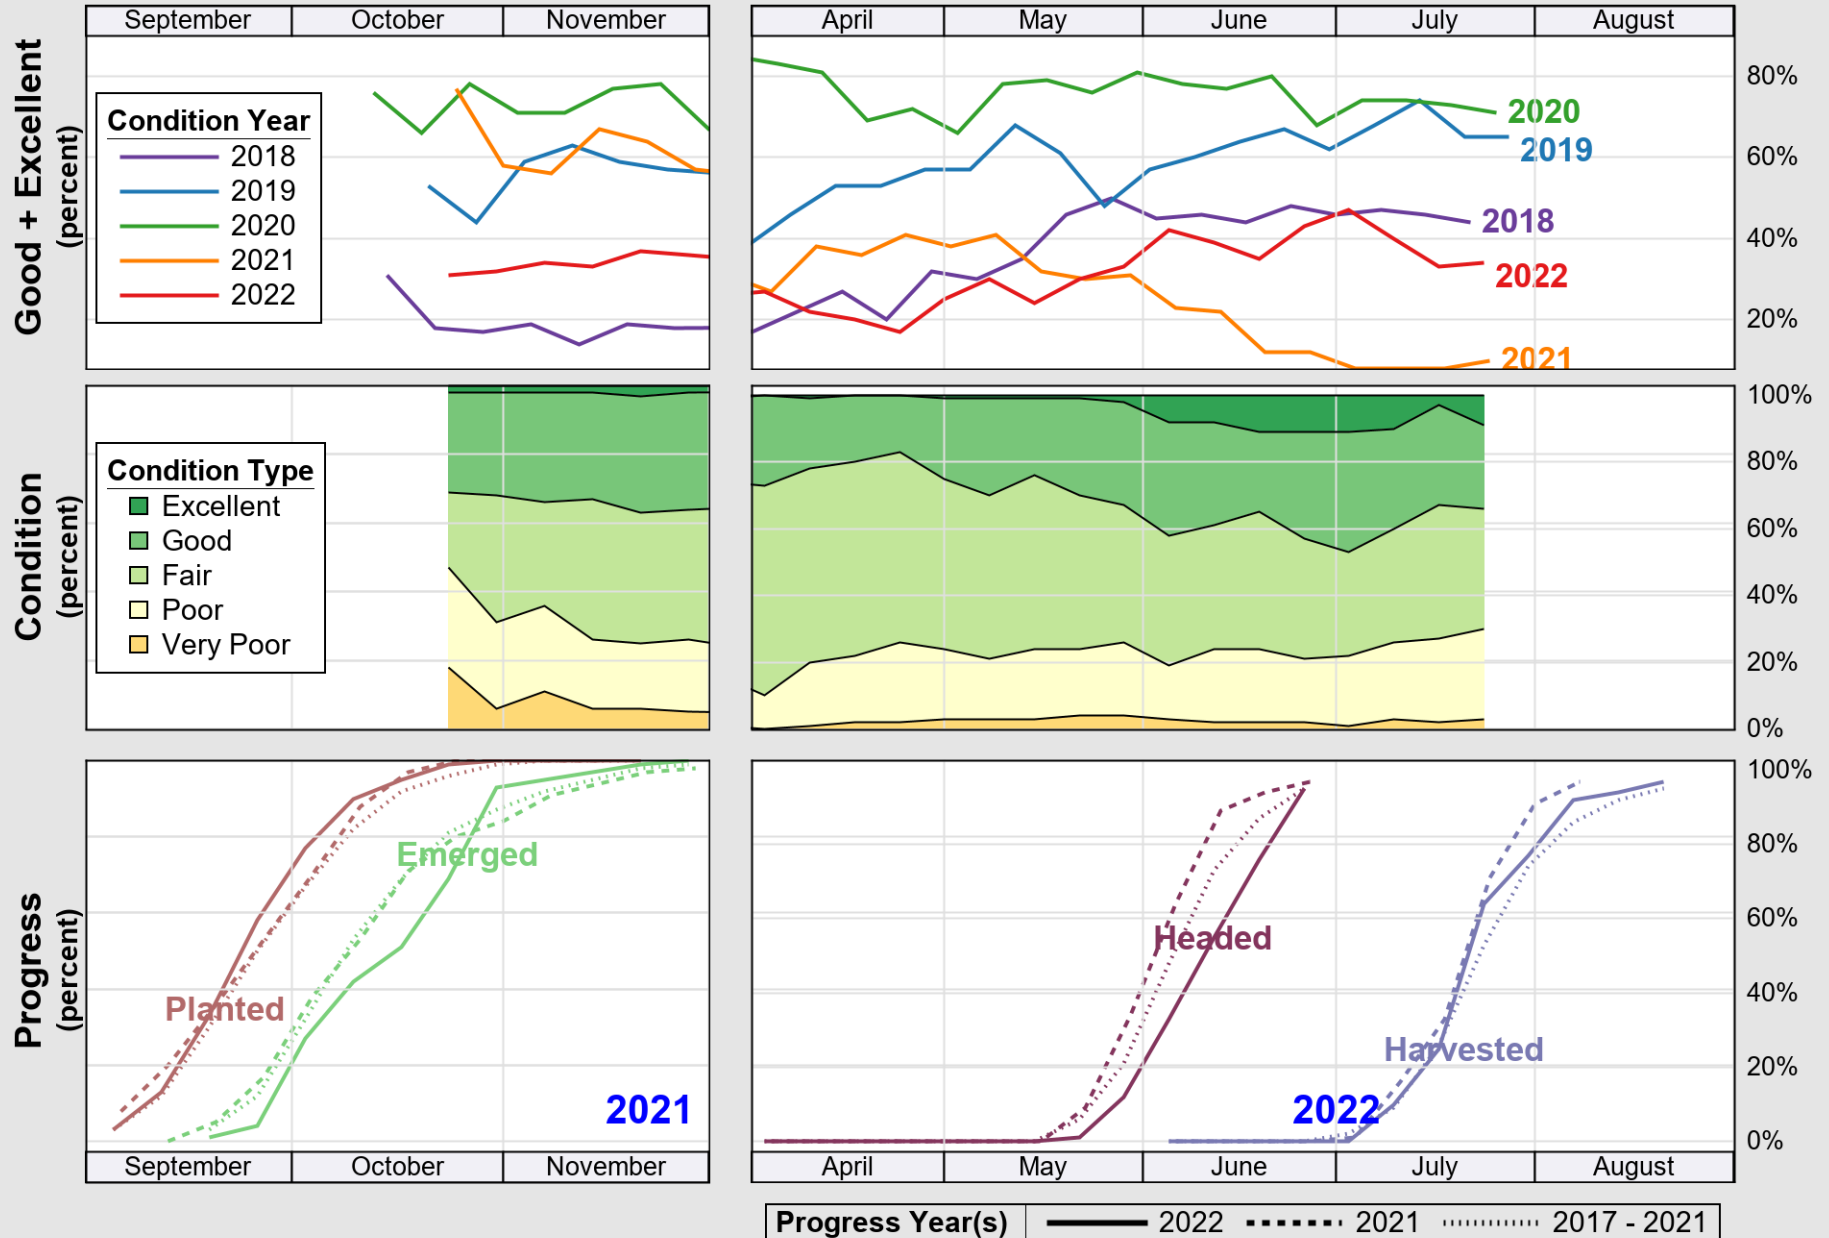

NASS

Source: National Agricultural Statistics Service (NASS), Crop Progress Report

USDA

Crop Progress and Condition: Spring Wheat in South Dakota , 2022

NASS

Source: National Agricultural Statistics Service (NASS), Crop Progress Report

USDA

Crop Progress and Condition: Sunflower in South Dakota , 2022

NASS

Source: National Agricultural Statistics Service (NASS), Crop Progress Report

USDA

Crop Progress and Condition: Winter Wheat in South Dakota , 2022

NASS

Source: National Agricultural Statistics Service (NASS), Crop Progress Report