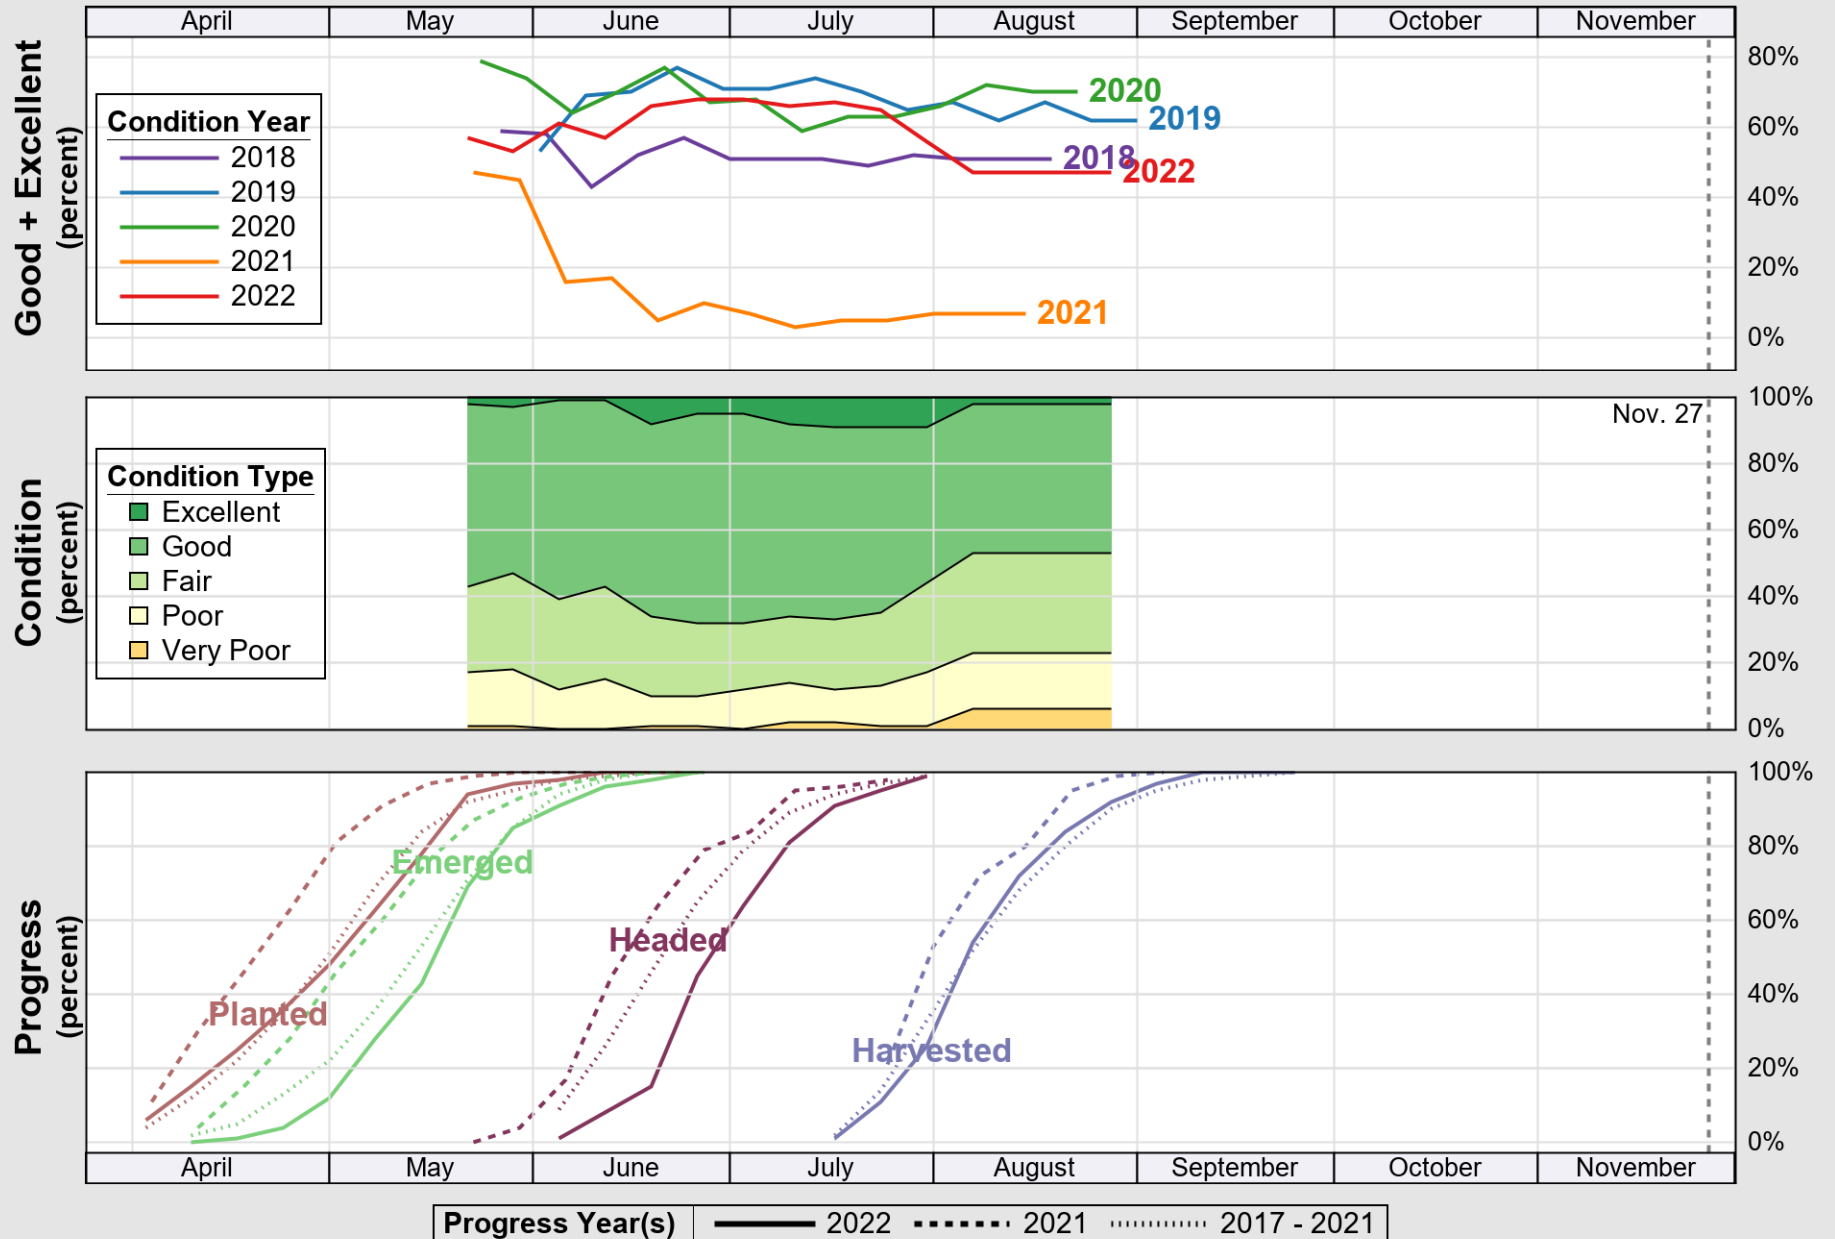

USDA

Crop Progress and Condition: Sorghum in South Dakota , 2022

NASS

Source: National Agricultural Statistics Service (NASS), Crop Progress Report

USDA

Crop Progress and Condition: Soybeans in South Dakota , 2022

NASS

Source: National Agricultural Statistics Service (NASS), Crop Progress Report

USDA

Crop Progress and Condition: Spring Wheat in South Dakota , 2022

NASS

Source: National Agricultural Statistics Service (NASS), Crop Progress Report

USDA

Crop Progress and Condition: Sunflower in South Dakota , 2022

NASS

Source: National Agricultural Statistics Service (NASS), Crop Progress Report

USDA

Crop Progress and Condition: Winter Wheat in South Dakota , 2022