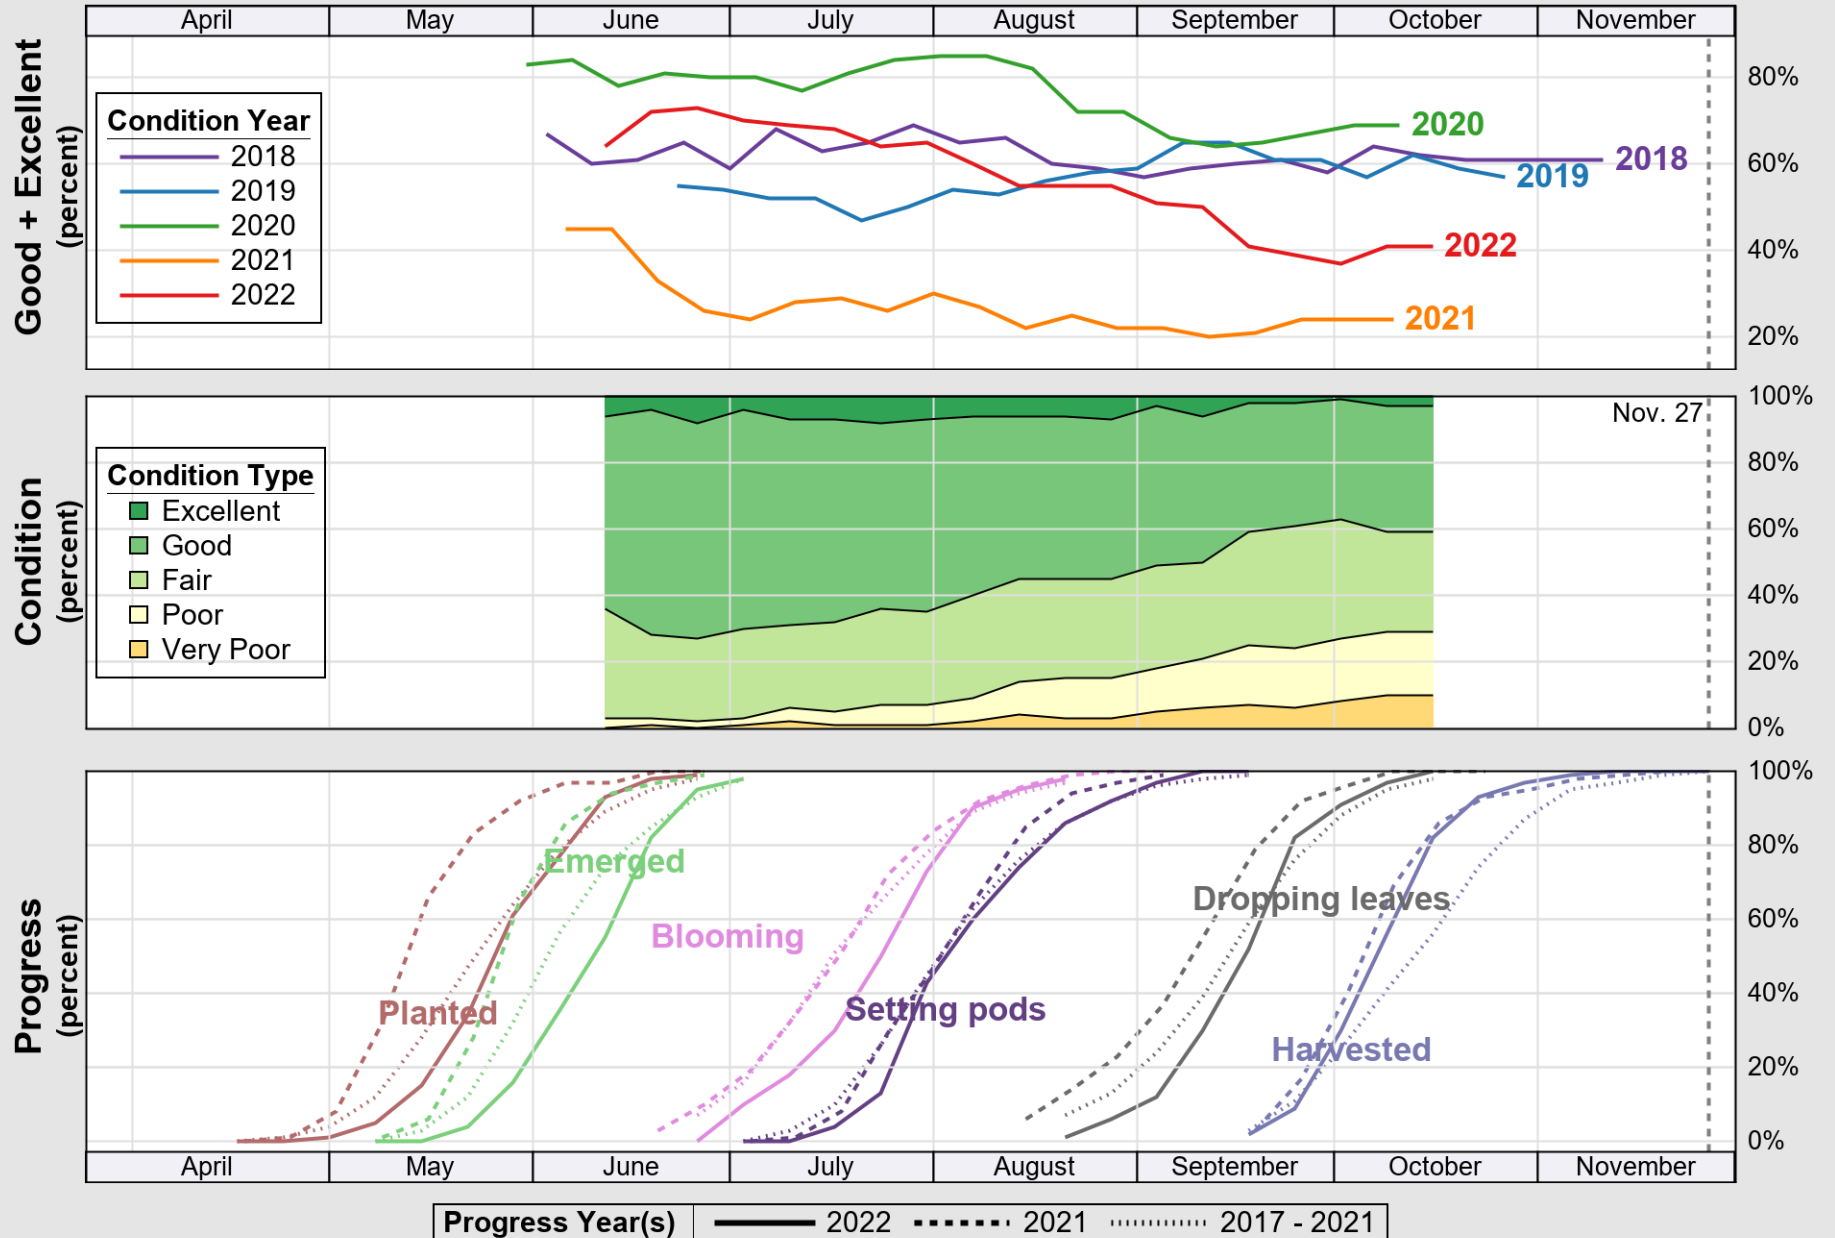

NASS

Source: National Agricultural Statistics Service (NASS), Crop Progress Report

USDA Crop Progress and Condition: Pasture and Range in South Dakota , 2022 **NASS**

Source: National Agricultural Statistics Service (NASS), Crop Progress Report

USDA

Crop Progress and Condition: Sorghum in South Dakota , 2022

NASS

Source: National Agricultural Statistics Service (NASS), Crop Progress Report

USDA

Crop Progress and Condition: Soybeans in South Dakota , 2022

NASS

Source: National Agricultural Statistics Service (NASS), Crop Progress Report

USDA

Crop Progress and Condition: Spring Wheat in South Dakota , 2022

NASS

Source: National Agricultural Statistics Service (NASS), Crop Progress Report

USDA

Crop Progress and Condition: Sunflower in South Dakota , 2022

NASS

Source: National Agricultural Statistics Service (NASS), Crop Progress Report

USDA

Crop Progress and Condition: Winter Wheat in South Dakota , 2022