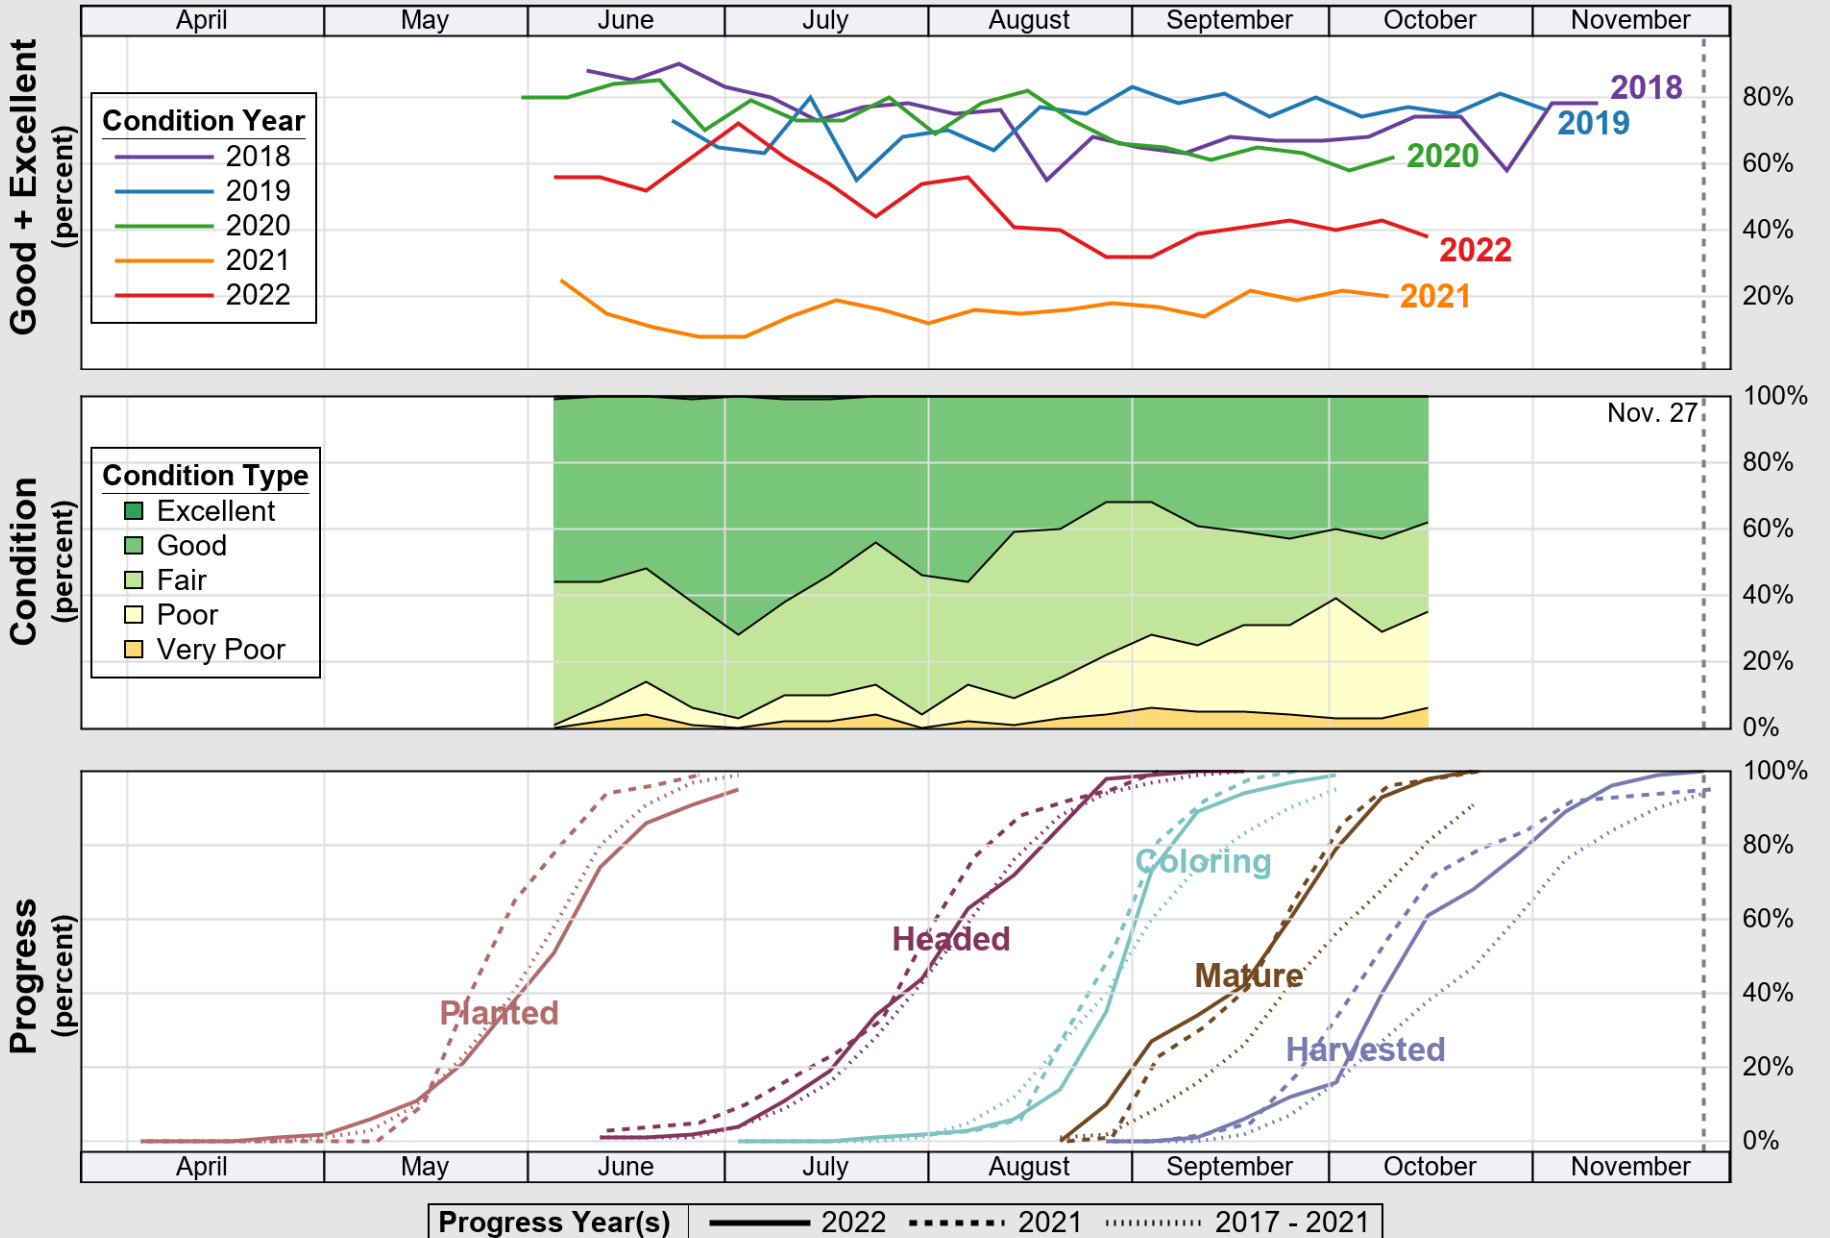

USDA

Crop Progress and Condition: Corn in South Dakota , 2022

NASS

Source: National Agricultural Statistics Service (NASS), Crop Progress Report

USDA

Crop Progress and Condition: Oats in South Dakota , 2022

NASS

Source: National Agricultural Statistics Service (NASS), Crop Progress Report

USDA Crop Progress and Condition: Pasture and Range in South Dakota , 2022 **NASS**

Source: National Agricultural Statistics Service (NASS), Crop Progress Report

USDA

Crop Progress and Condition: Sorghum in South Dakota , 2022

NASS

Source: National Agricultural Statistics Service (NASS), Crop Progress Report

USDA

Crop Progress and Condition: Soybeans in South Dakota , 2022

NASS

Source: National Agricultural Statistics Service (NASS), Crop Progress Report

USDA

Crop Progress and Condition: Spring Wheat in South Dakota , 2022

NASS

Source: National Agricultural Statistics Service (NASS), Crop Progress Report