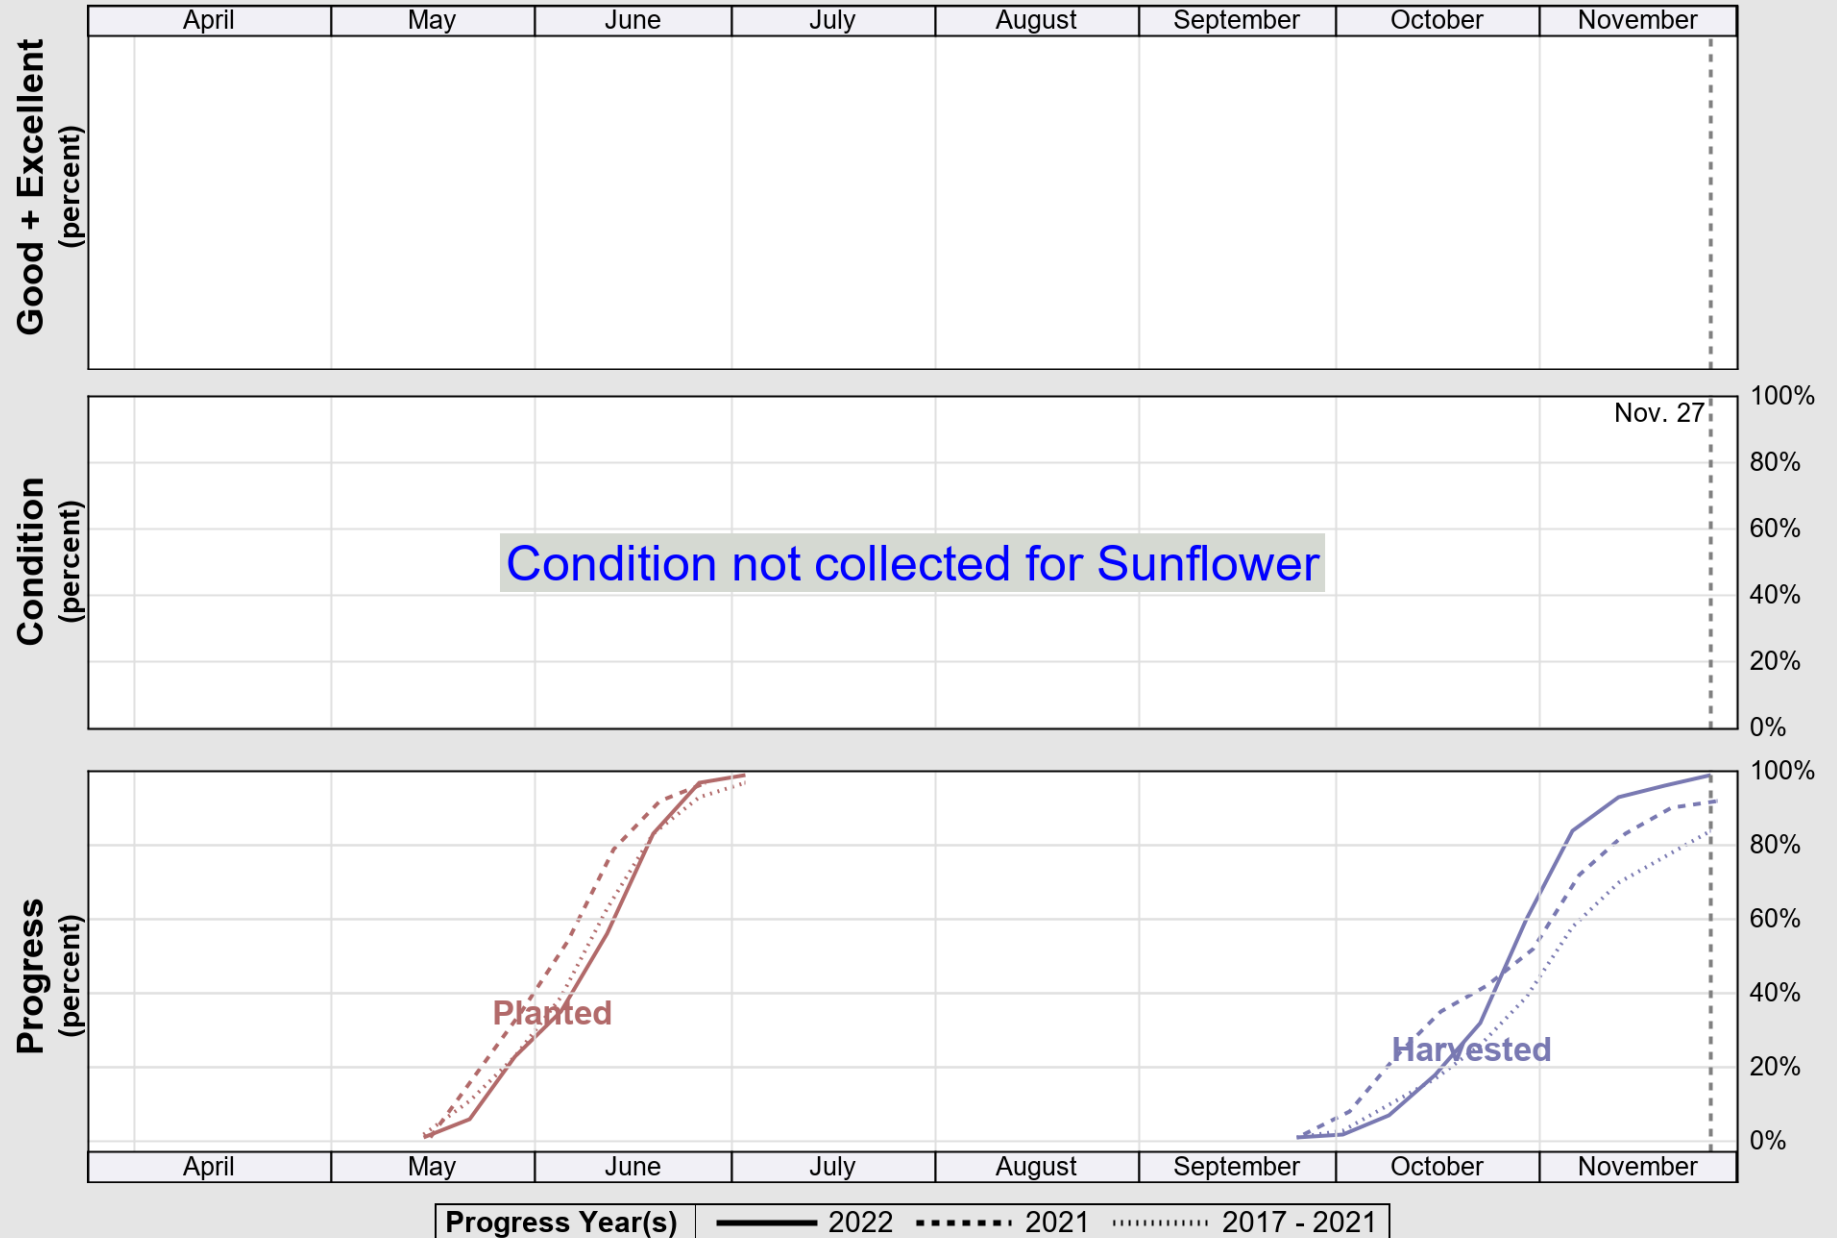

NASS

Source: National Agricultural Statistics Service (NASS), Crop Progress Report

USDA

Crop Progress and Condition: Spring Wheat in South Dakota , 2022

NASS

Source: National Agricultural Statistics Service (NASS), Crop Progress Report

USDA

Crop Progress and Condition: Sunflower in South Dakota , 2022

NASS

Source: National Agricultural Statistics Service (NASS), Crop Progress Report

USDA

Crop Progress and Condition: Winter Wheat in South Dakota , 2022