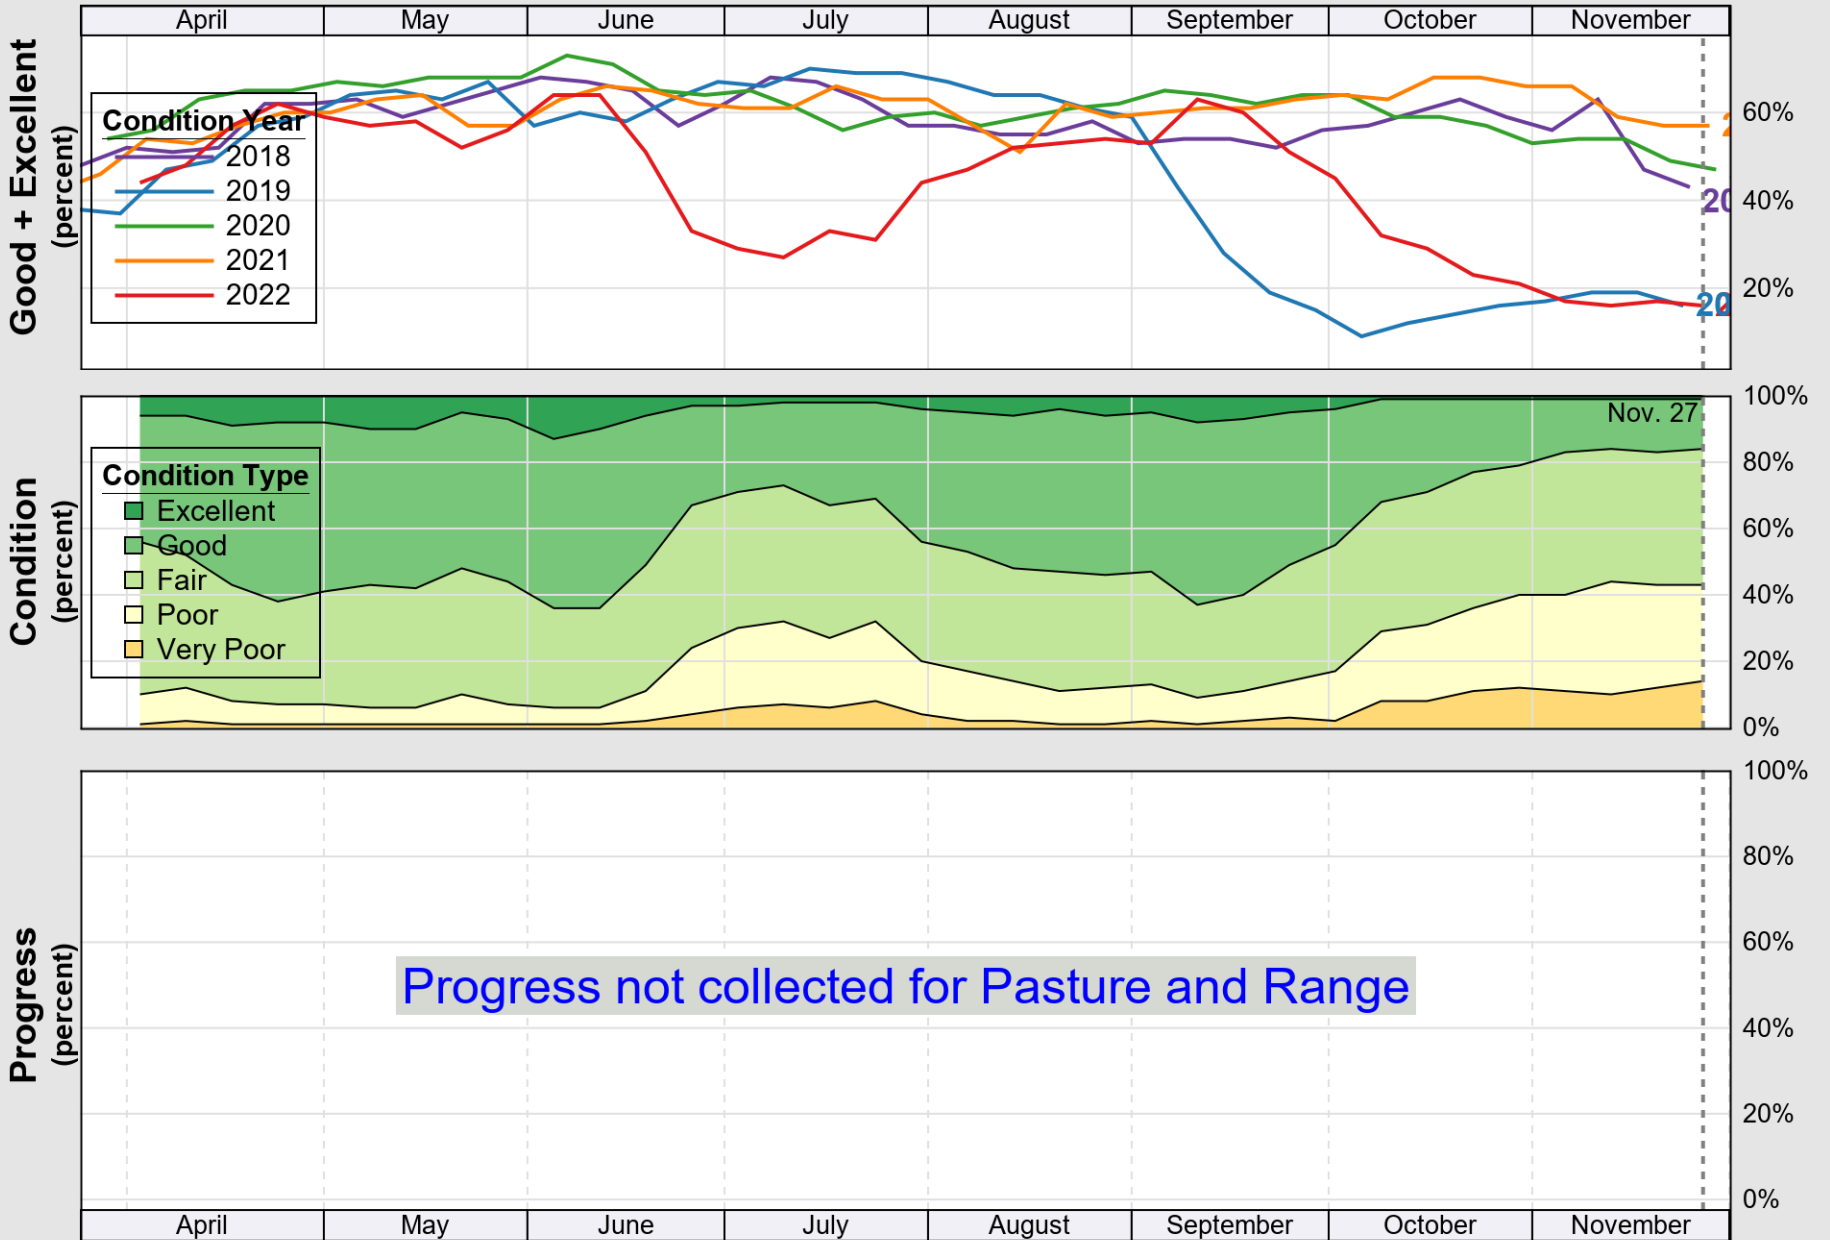

USDA

Crop Progress and Condition: Corn in Tennessee , 2022

NASS

Source: National Agricultural Statistics Service (NASS), Crop Progress Report

USDA

Crop Progress and Condition: Cotton in Tennessee , 2022

NASS

Source: National Agricultural Statistics Service (NASS), Crop Progress Report

USDA

Crop Progress and Condition: Pasture and Range in Tennessee, 2022

NASS

Source: National Agricultural Statistics Service (NASS), Crop Progress Report

USDA

Crop Progress and Condition: Soybeans in Tennessee , 2022

NASS

Source: National Agricultural Statistics Service (NASS), Crop Progress Report

USDA

Crop Progress and Condition: Winter Wheat in Tennessee , 2022