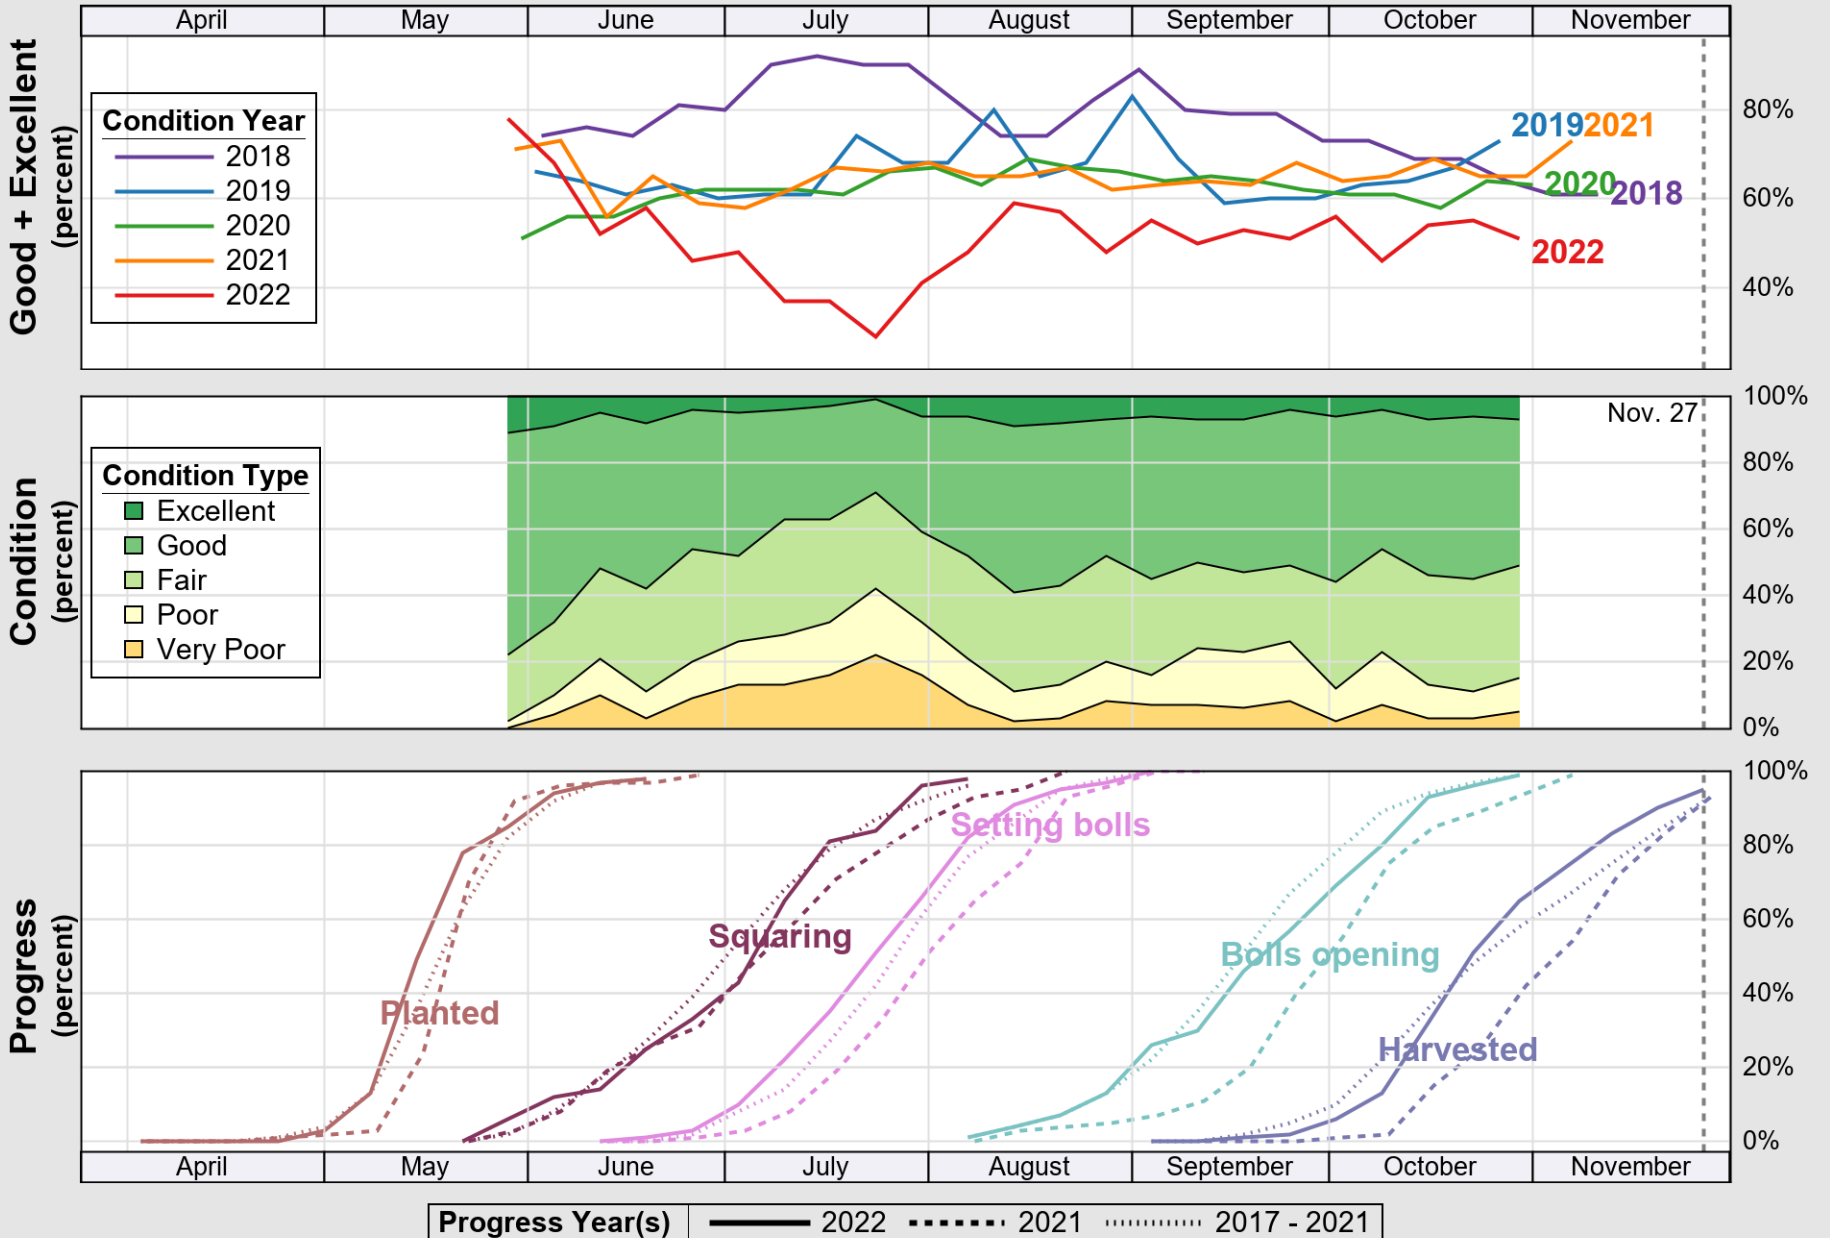

USDA

Crop Progress and Condition: Corn in Tennessee , 2022

NASS

Source: National Agricultural Statistics Service (NASS), Crop Progress Report

USDA

Crop Progress and Condition: Cotton in Tennessee , 2022

NASS

Source: National Agricultural Statistics Service (NASS), Crop Progress Report

USDA

Crop Progress and Condition: Pasture and Range in Tennessee, 2022

NASS

Source: National Agricultural Statistics Service (NASS), Crop Progress Report

USDA

Crop Progress and Condition: Soybeans in Tennessee , 2022

NASS

Source: National Agricultural Statistics Service (NASS), Crop Progress Report

USDA

Crop Progress and Condition: Winter Wheat in Tennessee , 2022

NASS

Source: National Agricultural Statistics Service (NASS), Crop Progress Report