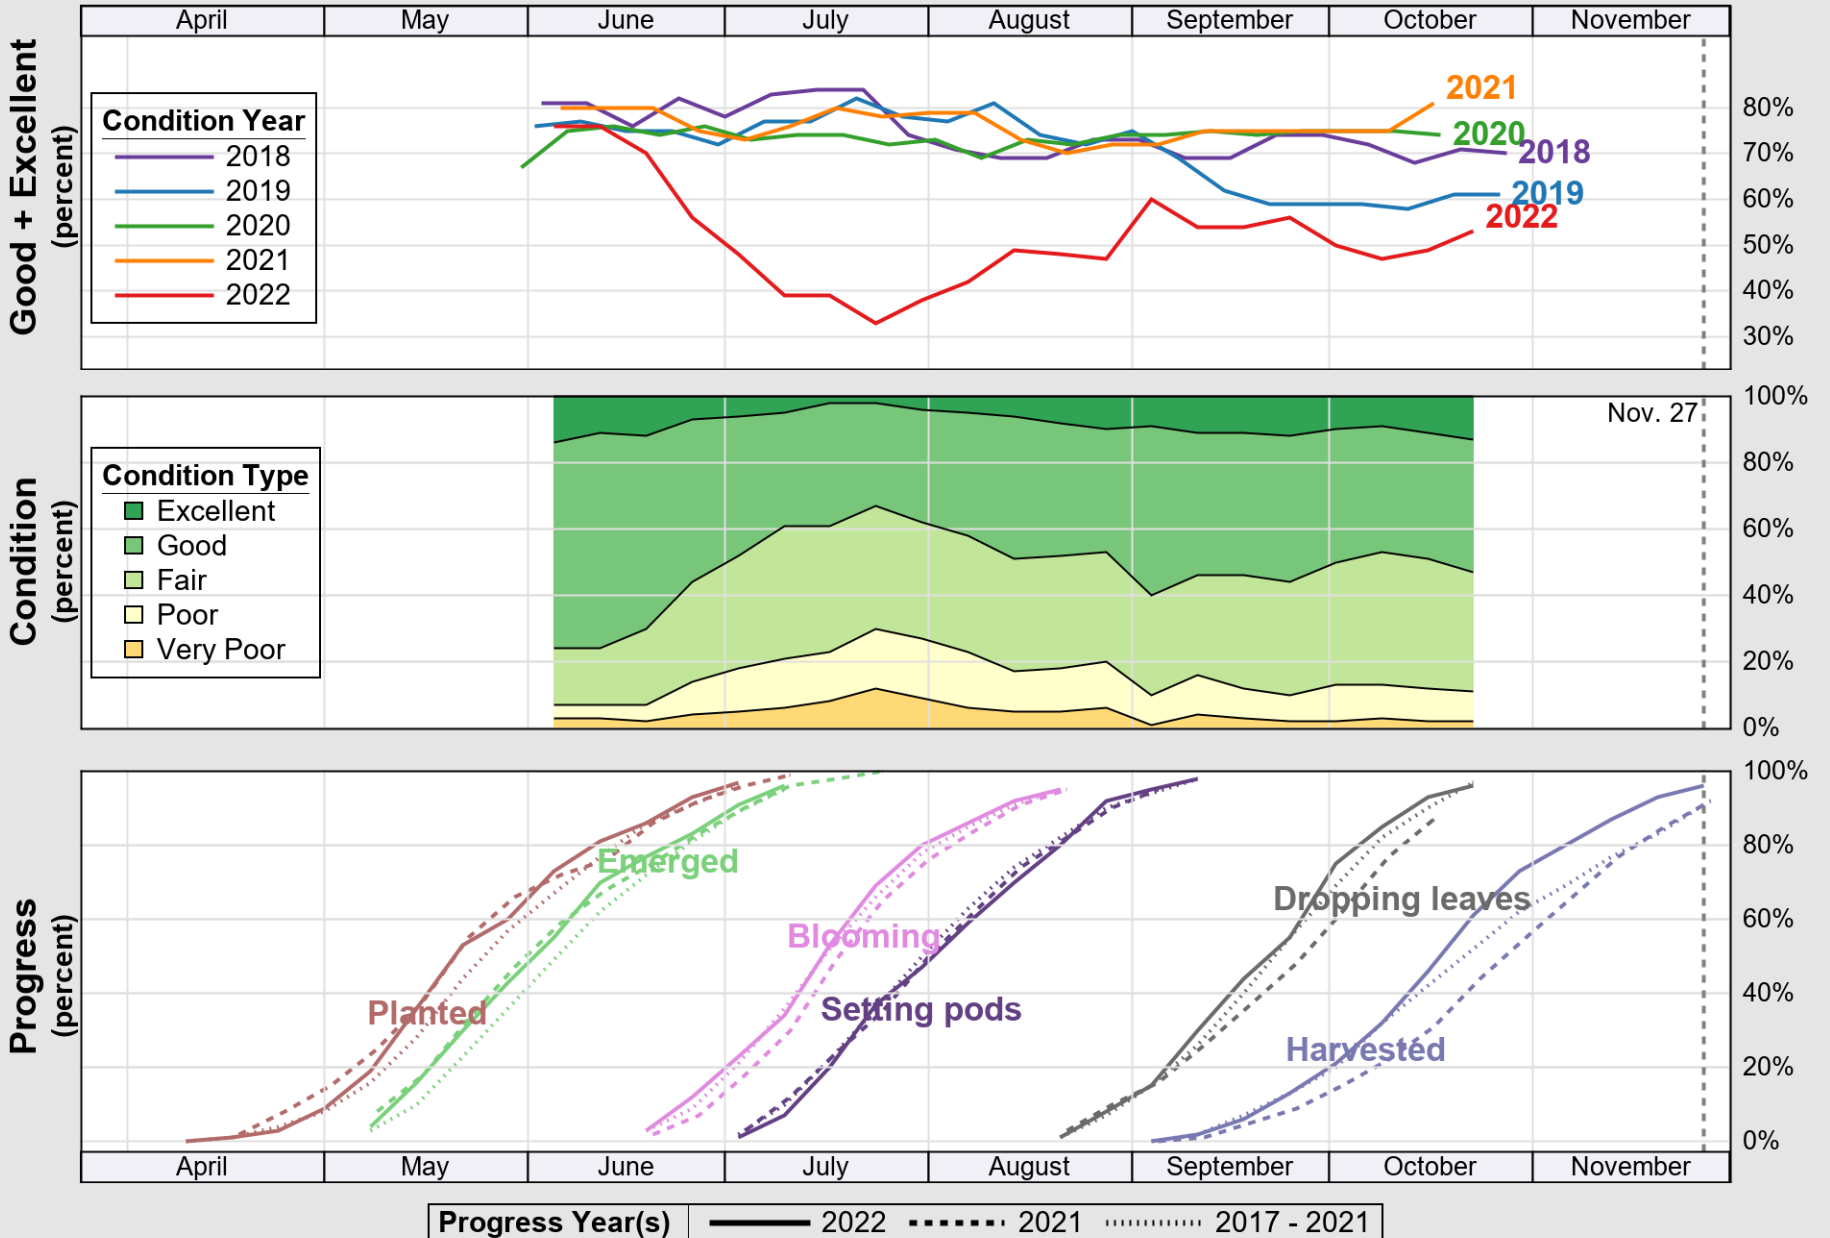

USDA

Crop Progress and Condition: Corn in Tennessee , 2022

NASS

Source: National Agricultural Statistics Service (NASS), Crop Progress Report

USDA

Crop Progress and Condition: Cotton in Tennessee , 2022

NASS

Source: National Agricultural Statistics Service (NASS), Crop Progress Report

USDA

Crop Progress and Condition: Pasture and Range in Tennessee, 2022

NASS

Source: National Agricultural Statistics Service (NASS), Crop Progress Report

USDA

Crop Progress and Condition: Soybeans in Tennessee , 2022

NASS

Source: National Agricultural Statistics Service (NASS), Crop Progress Report

USDA

Crop Progress and Condition: Winter Wheat in Tennessee , 2022

NASS

Source: National Agricultural Statistics Service (NASS), Crop Progress Report