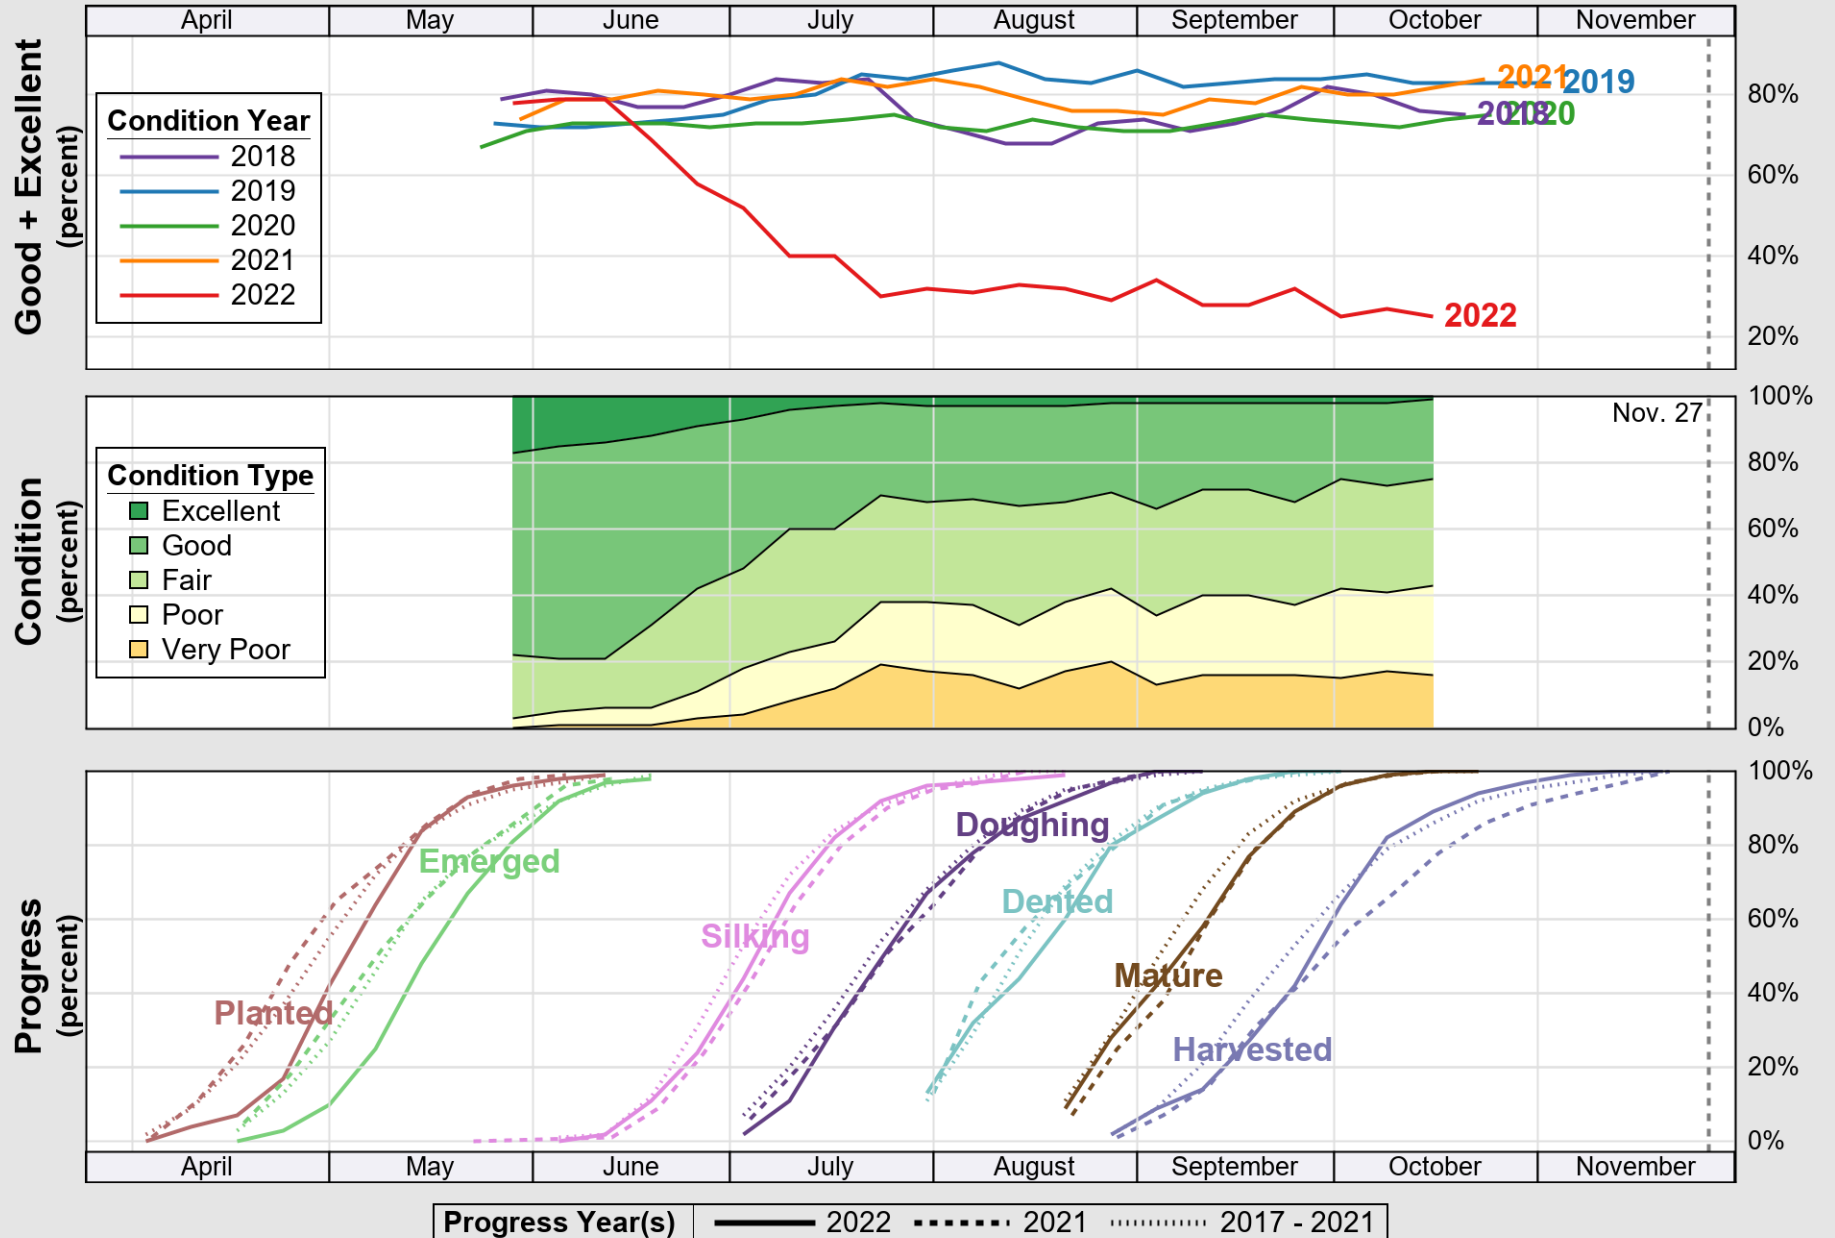

USDA

Crop Progress and Condition: Corn in Tennessee , 2022

NASS

Source: National Agricultural Statistics Service (NASS), Crop Progress Report

USDA

Crop Progress and Condition: Cotton in Tennessee , 2022

NASS

Source: National Agricultural Statistics Service (NASS), Crop Progress Report

USDA

Crop Progress and Condition: Pasture and Range in Tennessee, 2022

NASS

Source: National Agricultural Statistics Service (NASS), Crop Progress Report

USDA

Crop Progress and Condition: Soybeans in Tennessee , 2022

NASS

Source: National Agricultural Statistics Service (NASS), Crop Progress Report

USDA

Crop Progress and Condition: Winter Wheat in Tennessee , 2022