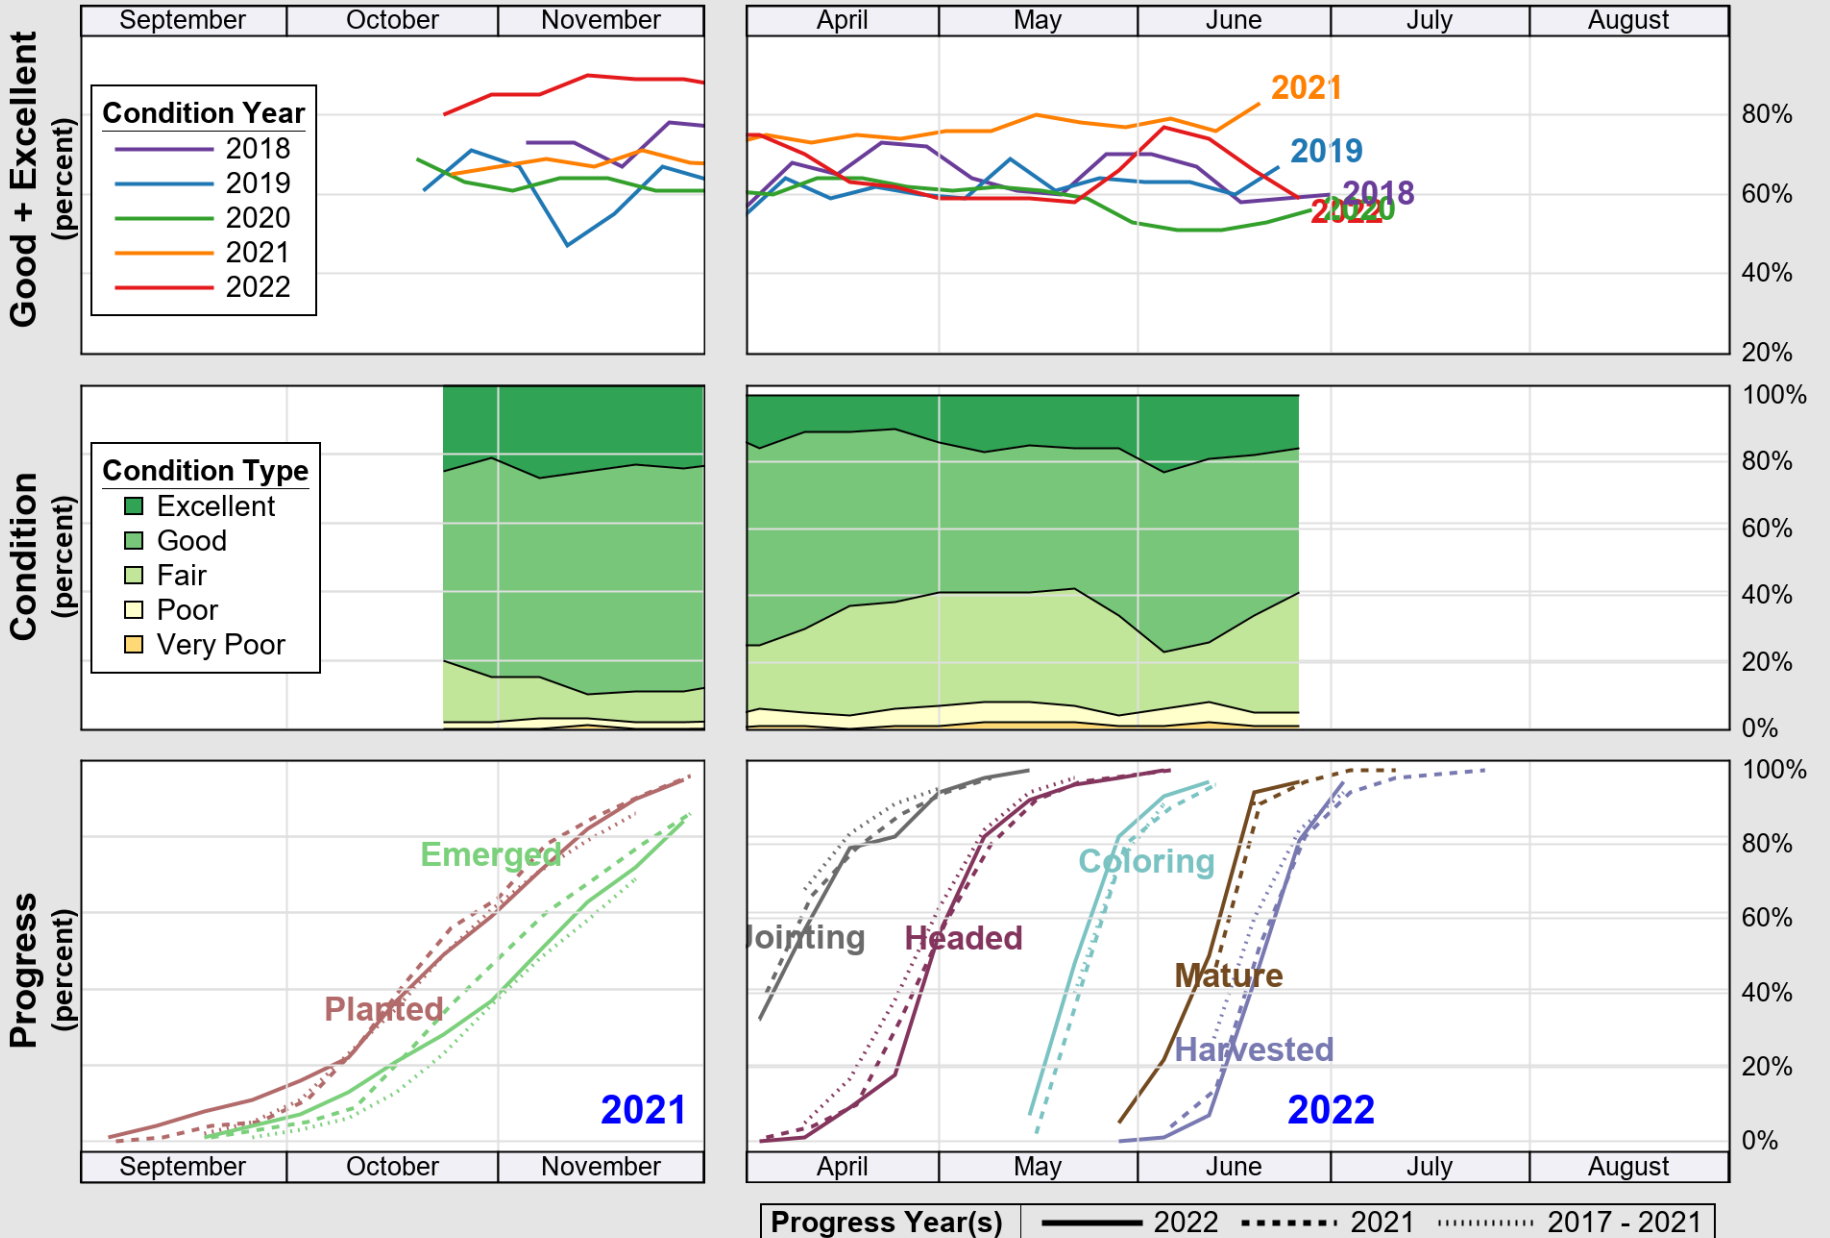

USDA

Crop Progress and Condition: Corn in Tennessee , 2022

NASS

Source: National Agricultural Statistics Service (NASS), Crop Progress Report

USDA

Crop Progress and Condition: Cotton in Tennessee , 2022

NASS

Source: National Agricultural Statistics Service (NASS), Crop Progress Report

USDA

Crop Progress and Condition: Pasture and Range in Tennessee, 2022

NASS

Source: National Agricultural Statistics Service (NASS), Crop Progress Report

USDA

Crop Progress and Condition: Soybeans in Tennessee , 2022

NASS

Source: National Agricultural Statistics Service (NASS), Crop Progress Report

USDA

Crop Progress and Condition: Winter Wheat in Tennessee , 2022

NASS

Source: National Agricultural Statistics Service (NASS), Crop Progress Report