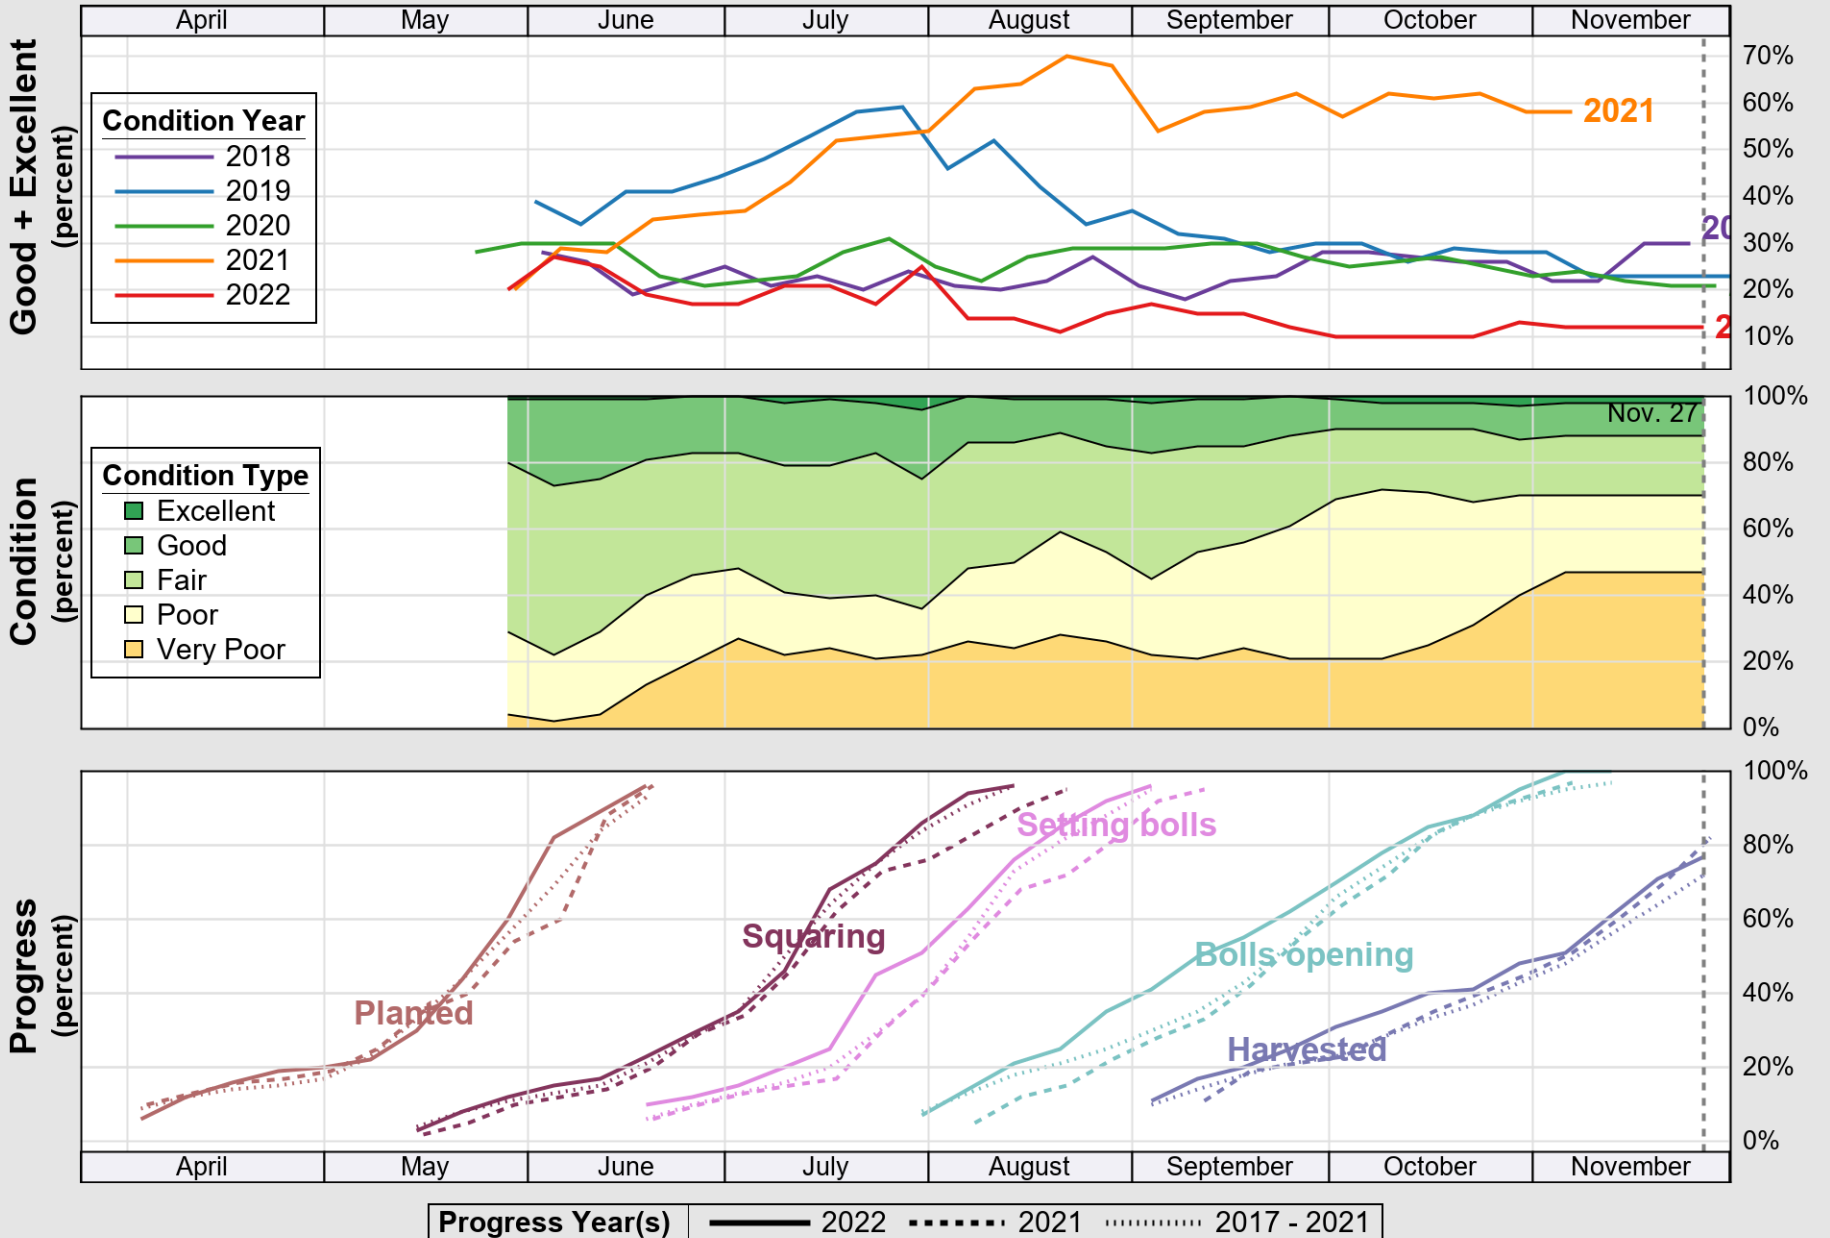

USDA

Crop Progress and Condition: Corn in Texas , 2022

NASS

Source: National Agricultural Statistics Service (NASS), Crop Progress Report

USDA

Crop Progress and Condition: Cotton in Texas , 2022

NASS

Source: National Agricultural Statistics Service (NASS), Crop Progress Report

USDA

Crop Progress and Condition: Pasture and Range in Texas , 2022

NASS

Source: National Agricultural Statistics Service (NASS), Crop Progress Report

USDA

Crop Progress and Condition: Peanuts in Texas , 2022

NASS

Source: National Agricultural Statistics Service (NASS), Crop Progress Report

USDA

Crop Progress and Condition: Rice in Texas , 2022

NASS

Source: National Agricultural Statistics Service (NASS), Crop Progress Report