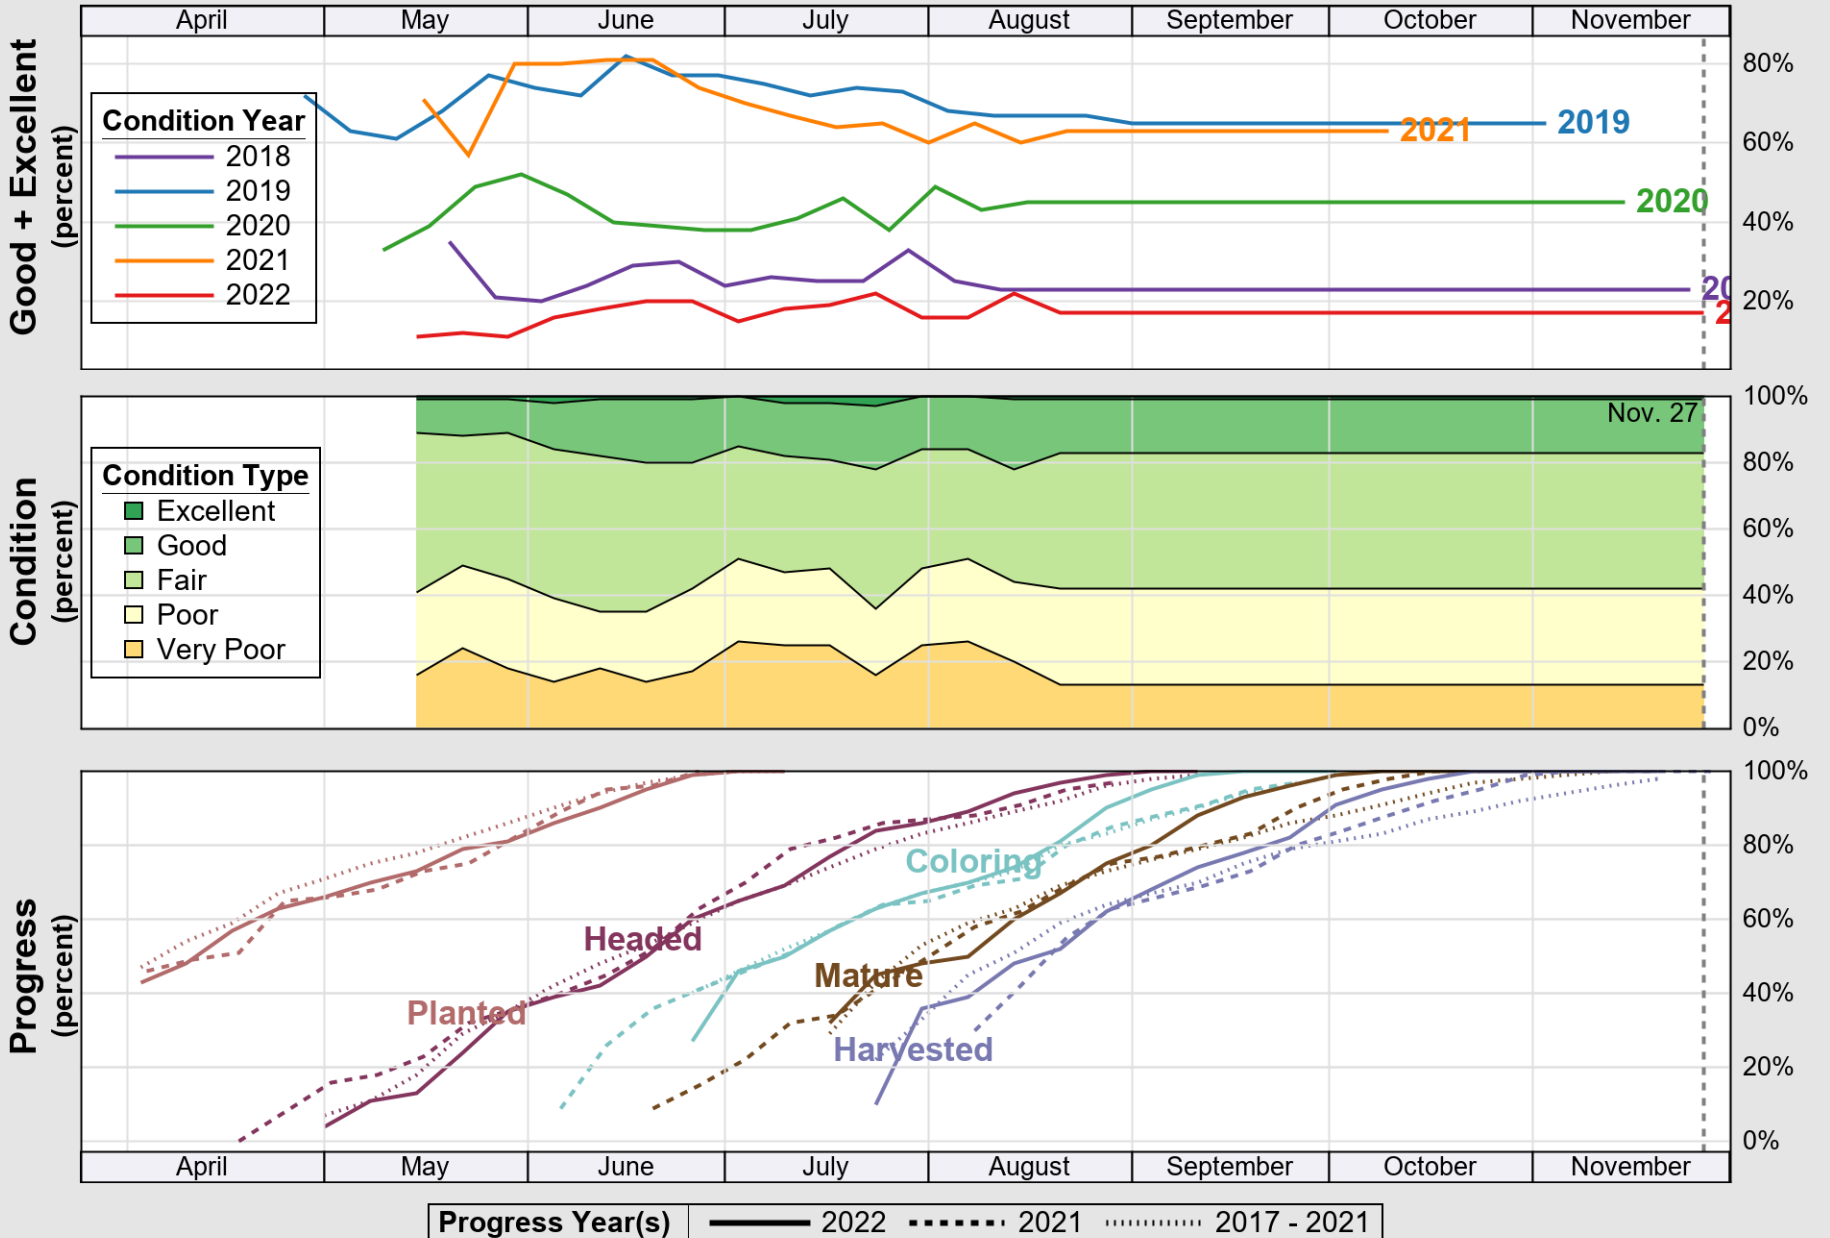

USDA

Crop Progress and Condition: Pasture and Range in Texas , 2022

NASS

Source: National Agricultural Statistics Service (NASS), Crop Progress Report

USDA

Crop Progress and Condition: Peanuts in Texas , 2022

NASS

Source: National Agricultural Statistics Service (NASS), Crop Progress Report

USDA

Crop Progress and Condition: Rice in Texas , 2022

NASS

Source: National Agricultural Statistics Service (NASS), Crop Progress Report

USDA

Crop Progress and Condition: Sorghum in Texas , 2022

NASS

Source: National Agricultural Statistics Service (NASS), Crop Progress Report

USDA

Crop Progress and Condition: Soybeans in Texas , 2022

NASS

Source: National Agricultural Statistics Service (NASS), Crop Progress Report

USDA

Crop Progress and Condition: Sunflower in Texas , 2022

NASS

Source: National Agricultural Statistics Service (NASS), Crop Progress Report

USDA

Crop Progress and Condition: Winter Wheat in Texas , 2022