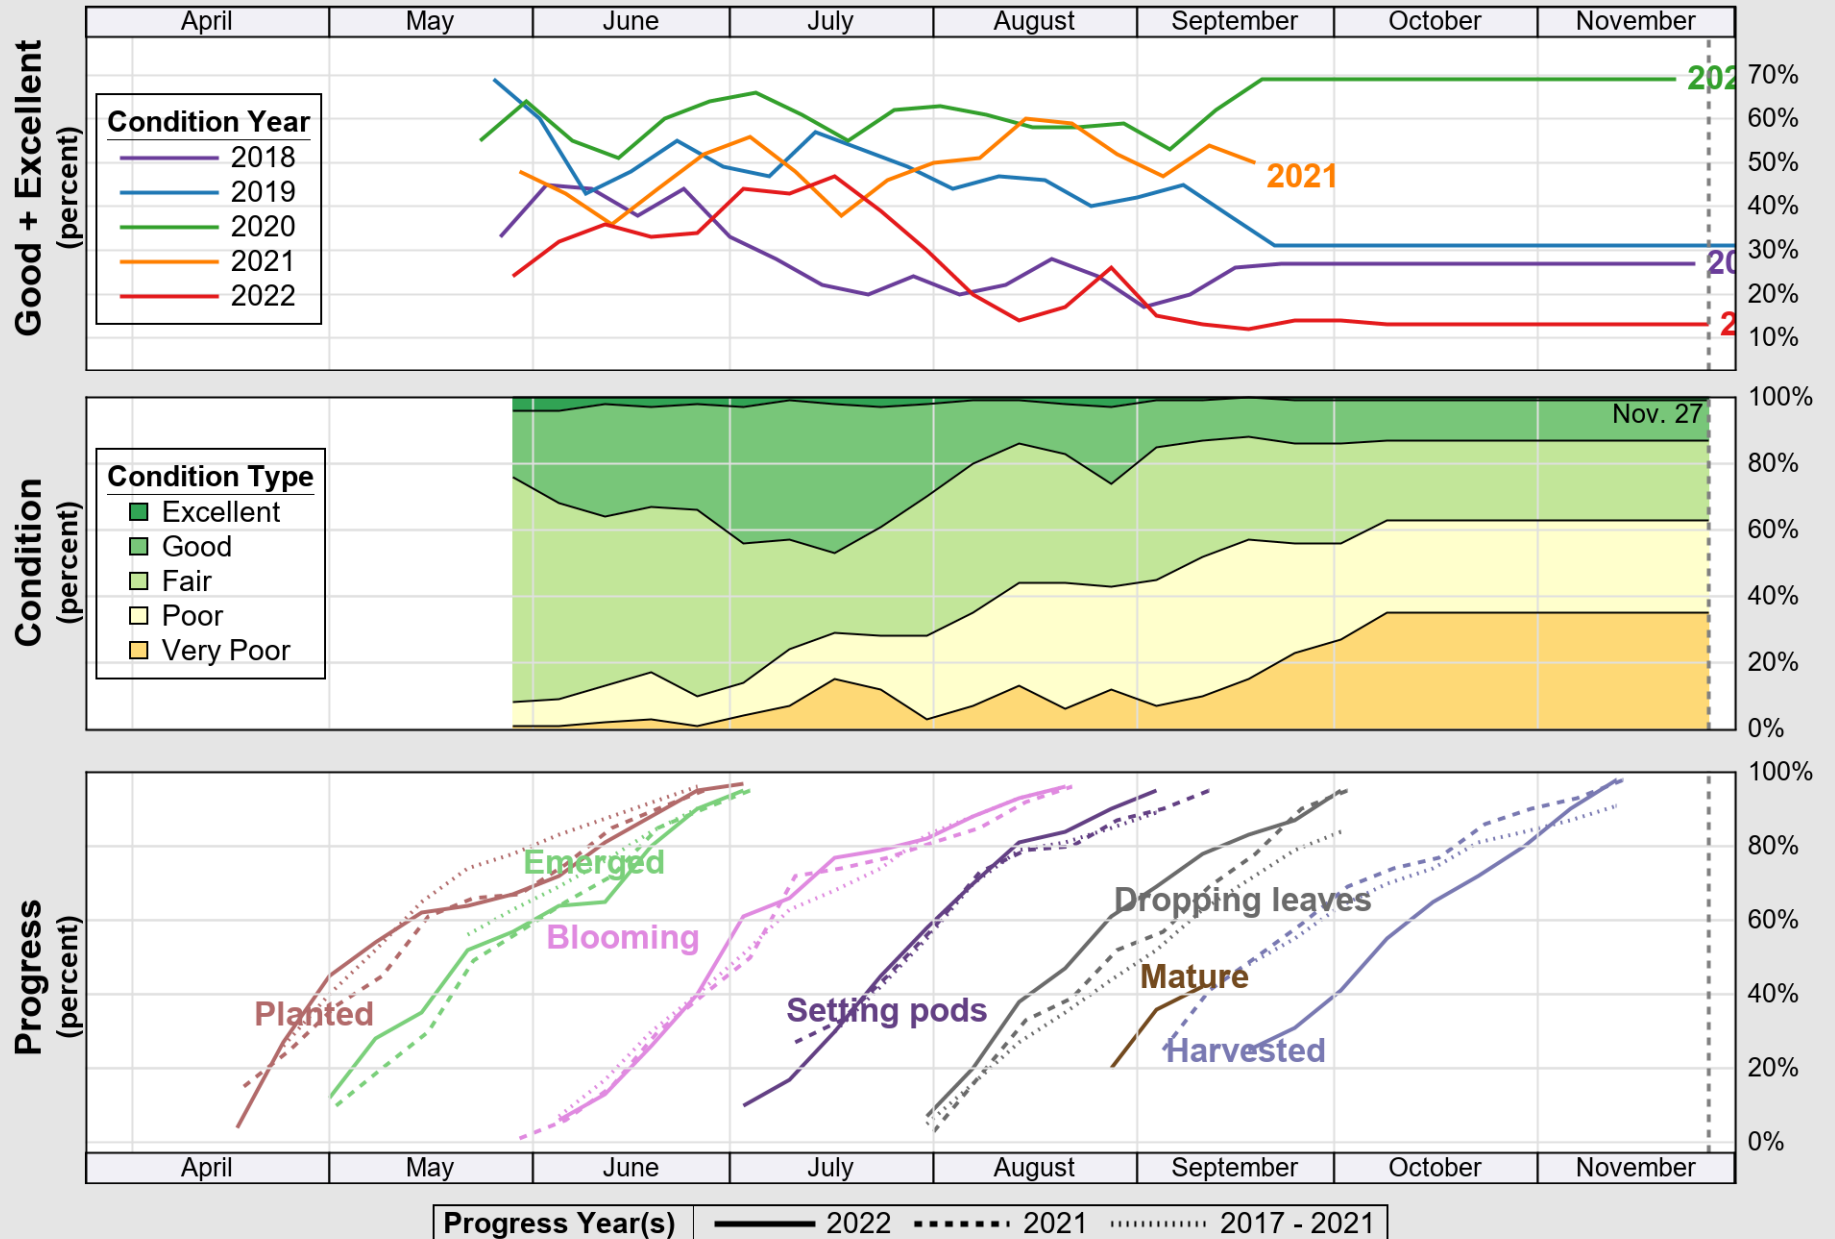

NASS

Source: National Agricultural Statistics Service (NASS), Crop Progress Report

USDA

Crop Progress and Condition: Rice in Texas , 2022

NASS

Source: National Agricultural Statistics Service (NASS), Crop Progress Report

USDA

Crop Progress and Condition: Sorghum in Texas , 2022

NASS

Source: National Agricultural Statistics Service (NASS), Crop Progress Report

USDA

Crop Progress and Condition: Soybeans in Texas , 2022

NASS

Source: National Agricultural Statistics Service (NASS), Crop Progress Report

USDA

Crop Progress and Condition: Sunflower in Texas , 2022

NASS

Source: National Agricultural Statistics Service (NASS), Crop Progress Report

USDA

Crop Progress and Condition: Winter Wheat in Texas , 2022