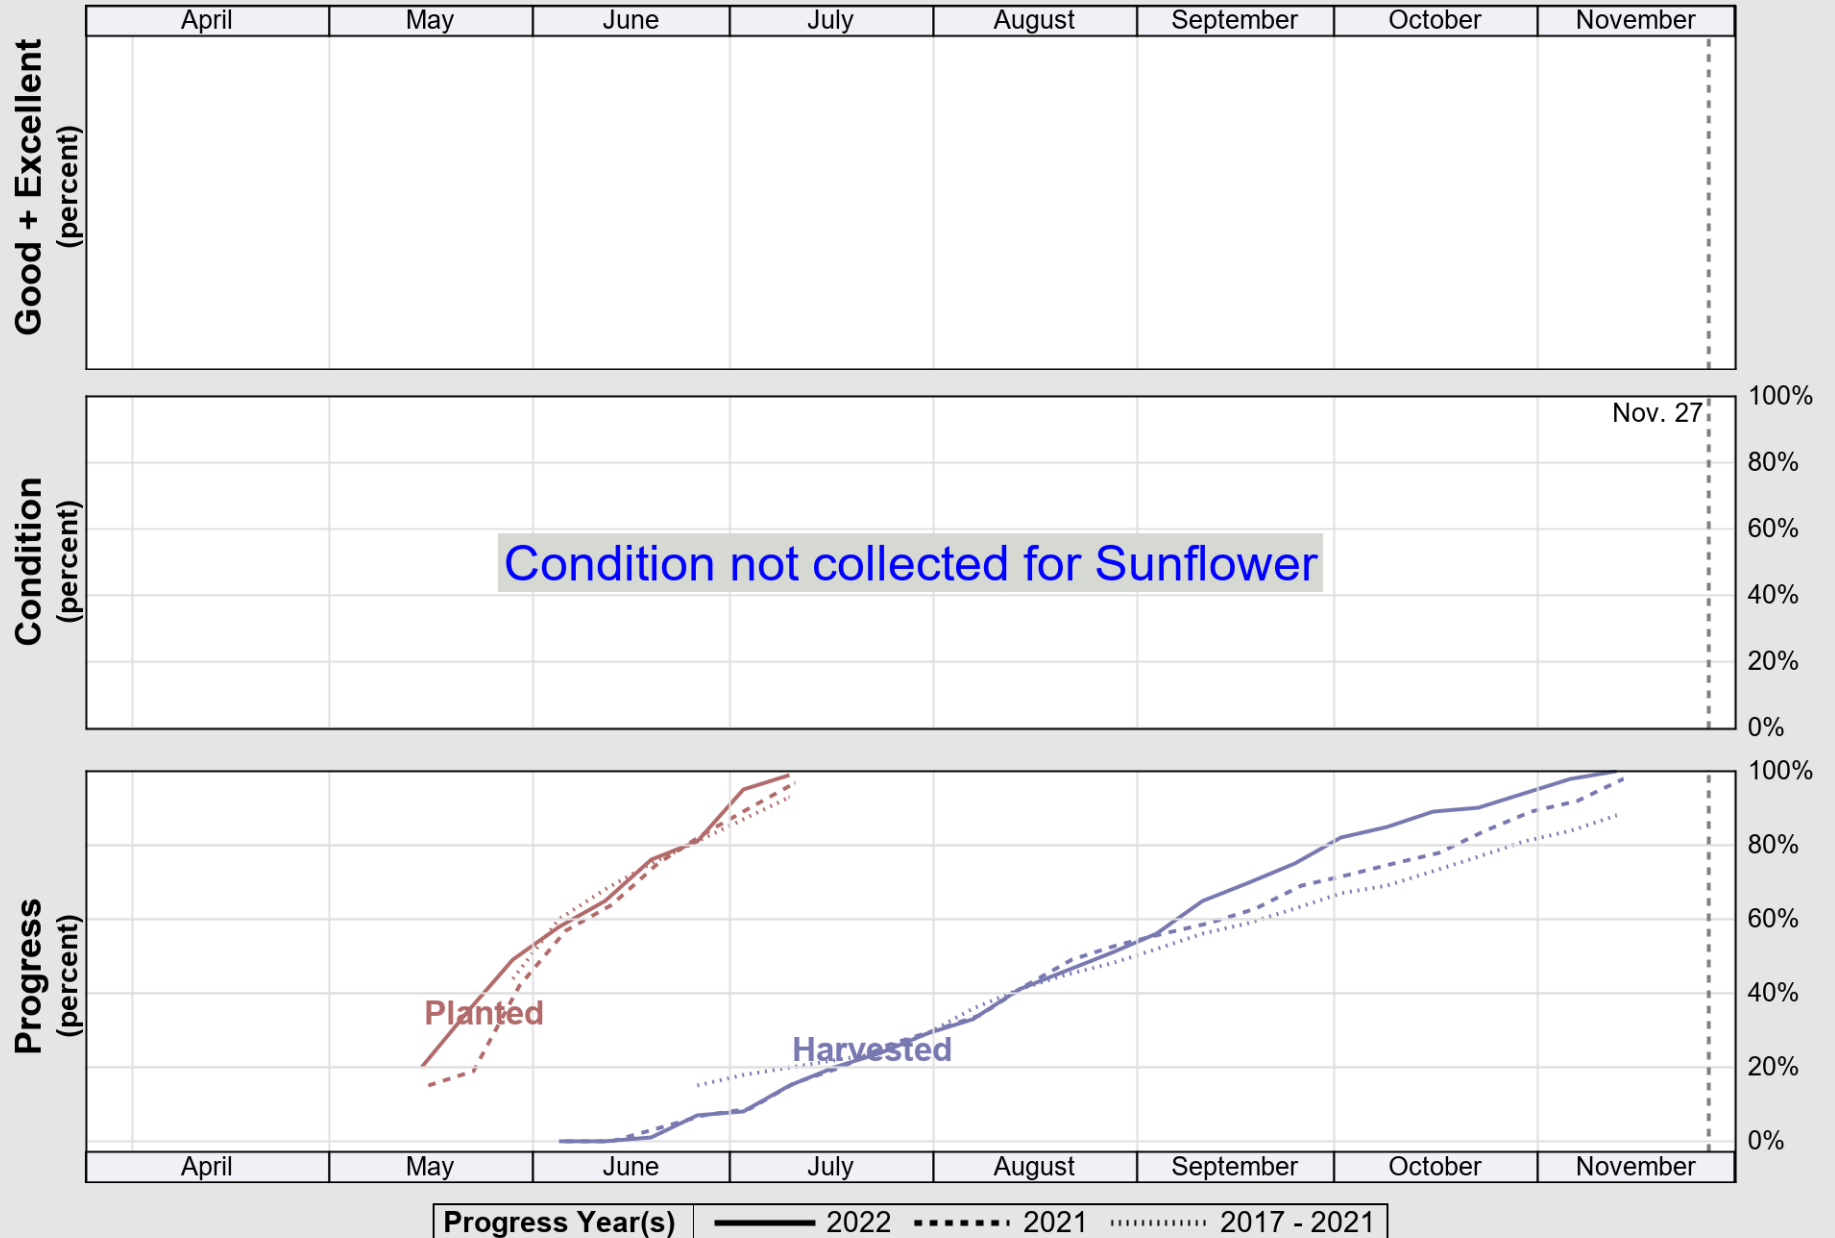

USDA

Crop Progress and Condition: Sorghum in Texas , 2022

NASS

Source: National Agricultural Statistics Service (NASS), Crop Progress Report

USDA

Crop Progress and Condition: Soybeans in Texas , 2022

NASS

Source: National Agricultural Statistics Service (NASS), Crop Progress Report

USDA

Crop Progress and Condition: Sunflower in Texas , 2022

NASS

Source: National Agricultural Statistics Service (NASS), Crop Progress Report

USDA

Crop Progress and Condition: Winter Wheat in Texas , 2022