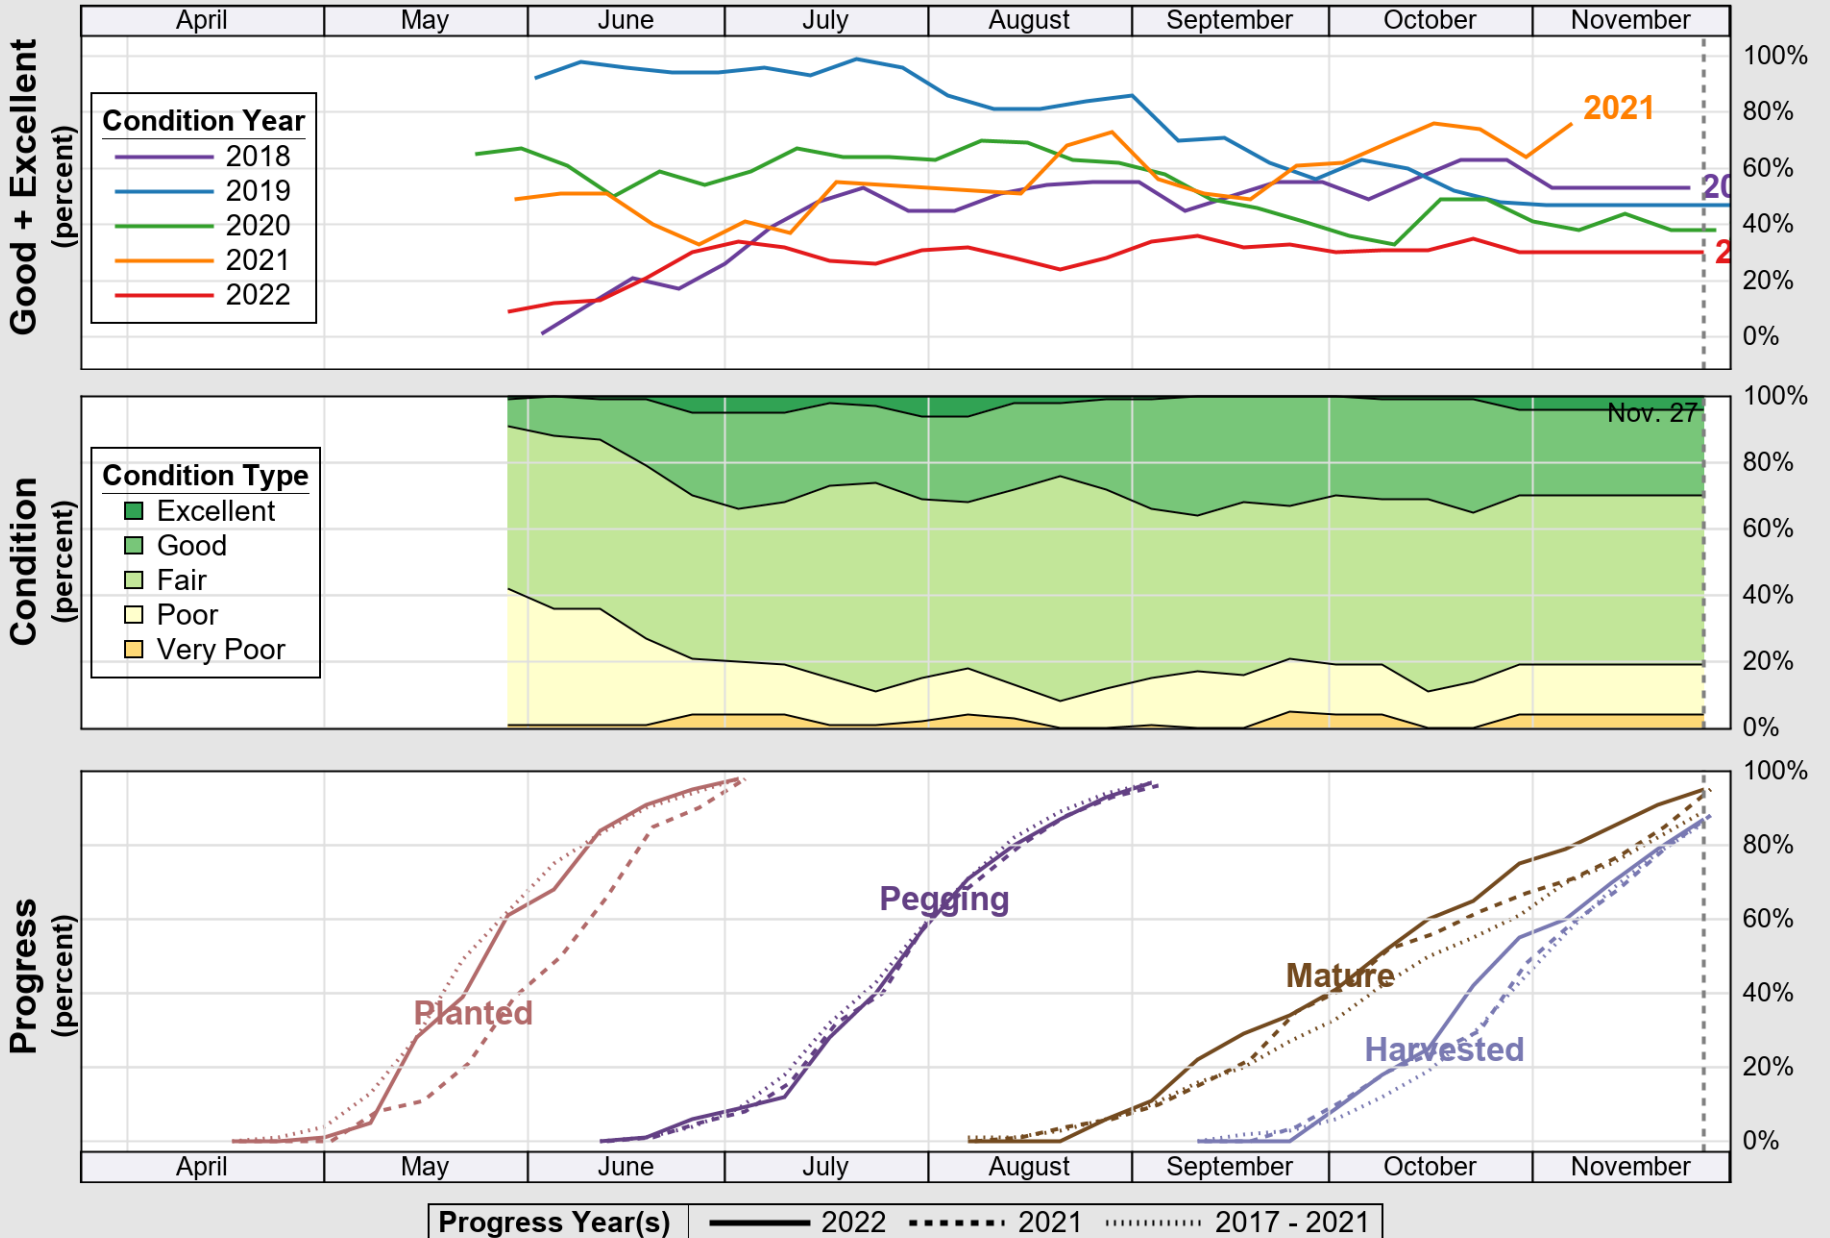

USDA

Crop Progress and Condition: Corn in Texas , 2022

NASS

Source: National Agricultural Statistics Service (NASS), Crop Progress Report

USDA

Crop Progress and Condition: Cotton in Texas , 2022

NASS

Source: National Agricultural Statistics Service (NASS), Crop Progress Report

USDA

Crop Progress and Condition: Pasture and Range in Texas , 2022

NASS

Source: National Agricultural Statistics Service (NASS), Crop Progress Report

USDA

Crop Progress and Condition: Peanuts in Texas , 2022

NASS

Source: National Agricultural Statistics Service (NASS), Crop Progress Report

USDA

Crop Progress and Condition: Rice in Texas , 2022

NASS

Source: National Agricultural Statistics Service (NASS), Crop Progress Report