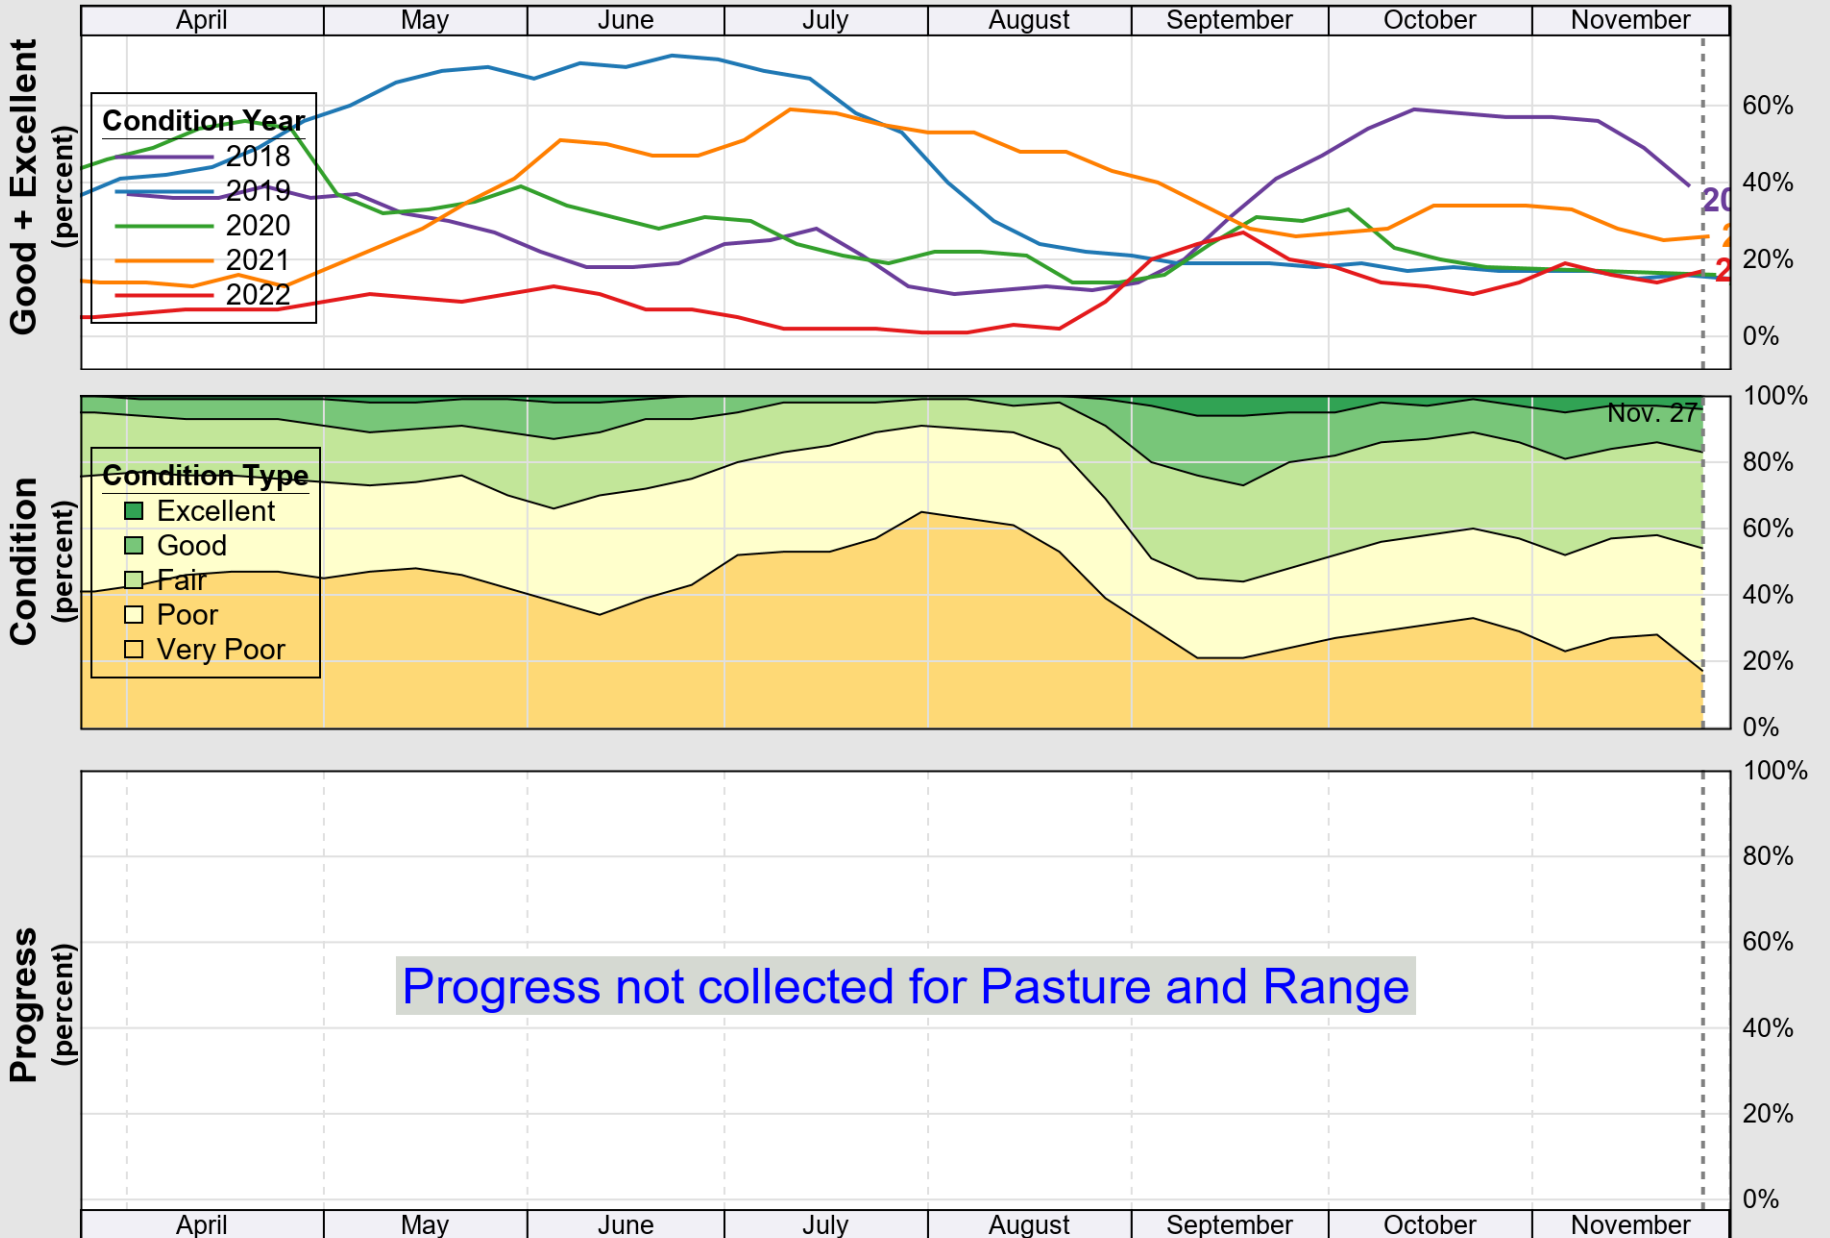

USDA

Crop Progress and Condition: Corn in Texas , 2022

NASS

Source: National Agricultural Statistics Service (NASS), Crop Progress Report

USDA

Crop Progress and Condition: Cotton in Texas , 2022

NASS

Source: National Agricultural Statistics Service (NASS), Crop Progress Report

USDA

Crop Progress and Condition: Pasture and Range in Texas , 2022

NASS

Source: National Agricultural Statistics Service (NASS), Crop Progress Report

USDA

Crop Progress and Condition: Peanuts in Texas , 2022

NASS

Source: National Agricultural Statistics Service (NASS), Crop Progress Report

USDA

Crop Progress and Condition: Rice in Texas , 2022

NASS

Source: National Agricultural Statistics Service (NASS), Crop Progress Report