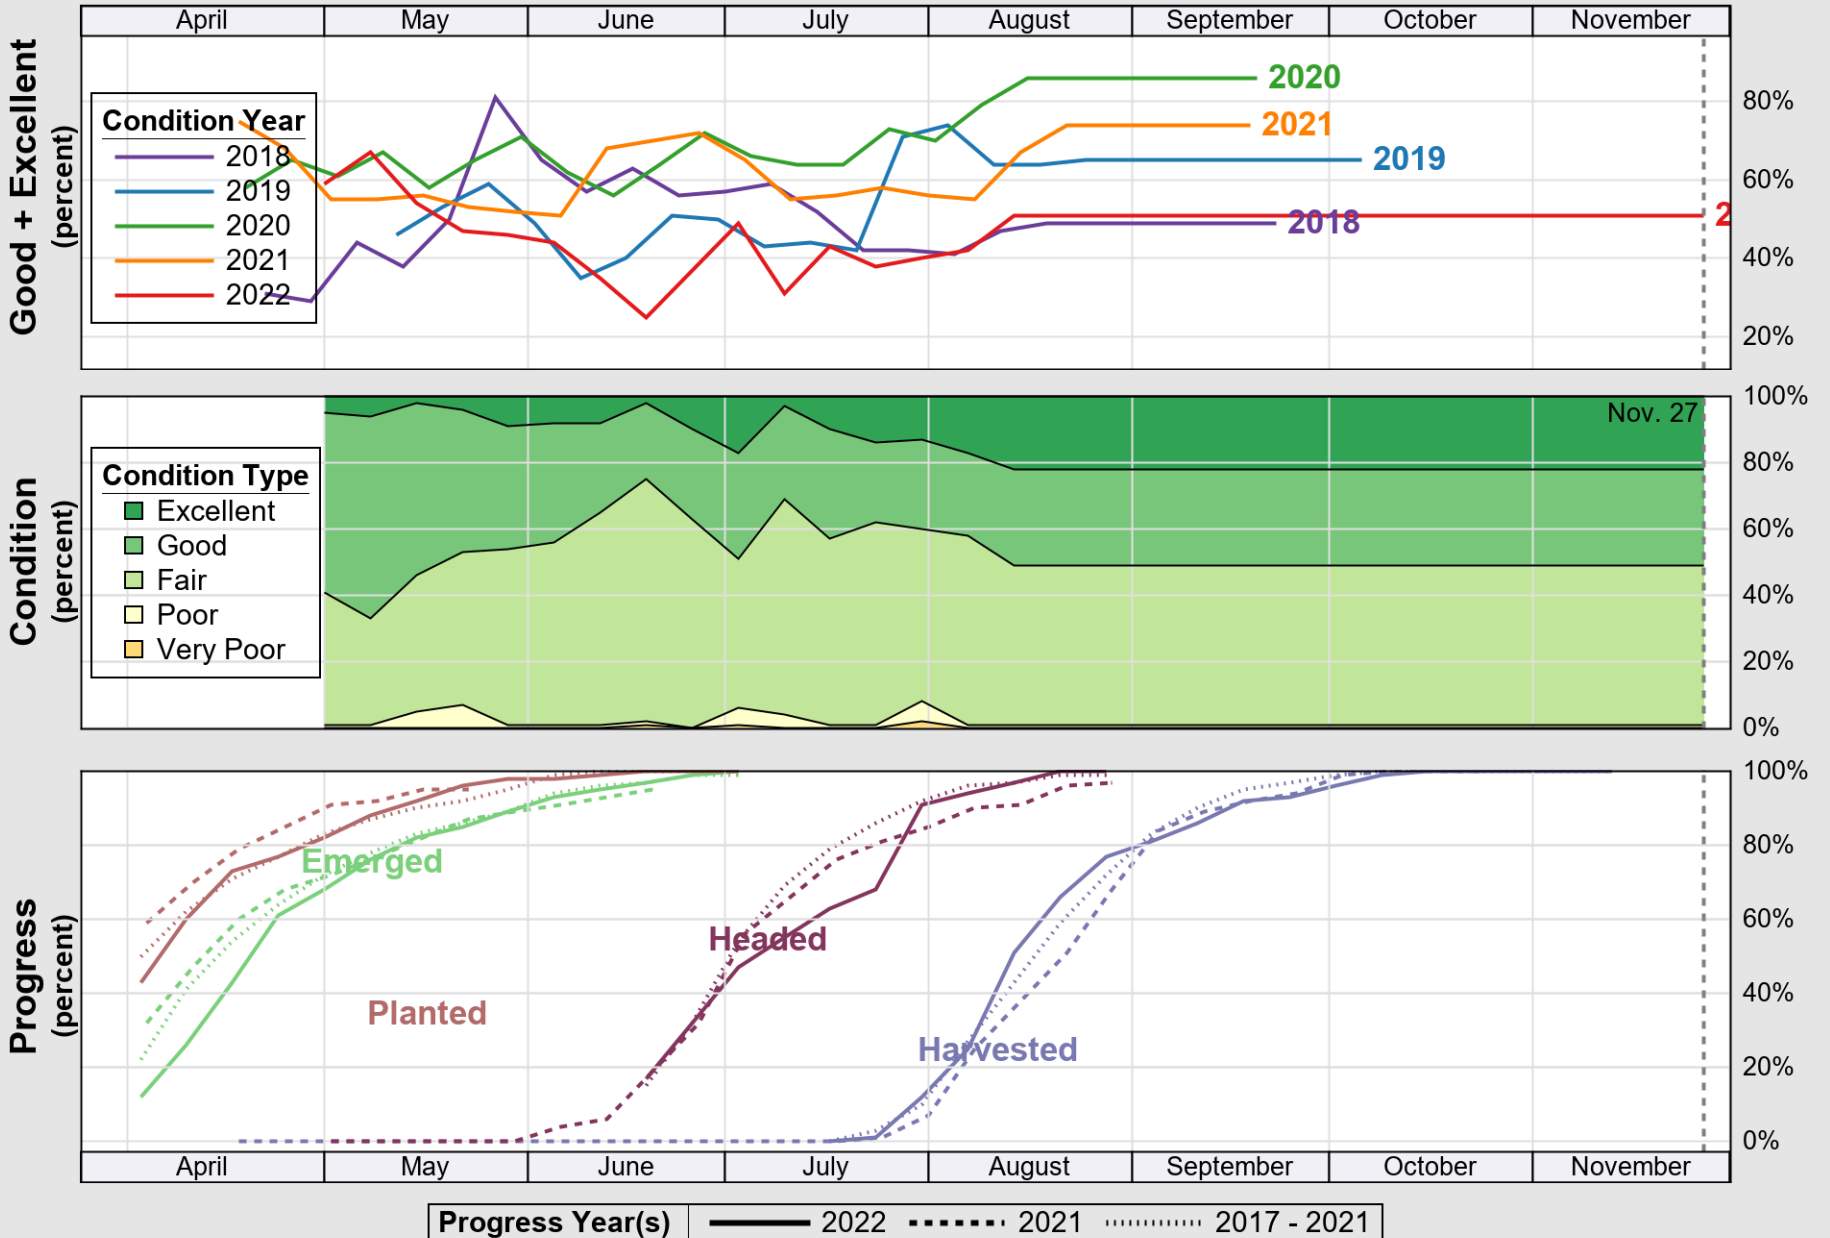

USDA

Crop Progress and Condition: Pasture and Range in Texas , 2022

NASS

Source: National Agricultural Statistics Service (NASS), Crop Progress Report

USDA

Crop Progress and Condition: Peanuts in Texas , 2022

NASS

Source: National Agricultural Statistics Service (NASS), Crop Progress Report

USDA

Crop Progress and Condition: Rice in Texas , 2022

NASS

Source: National Agricultural Statistics Service (NASS), Crop Progress Report

USDA

Crop Progress and Condition: Sorghum in Texas , 2022

NASS

Source: National Agricultural Statistics Service (NASS), Crop Progress Report

USDA

Crop Progress and Condition: Soybeans in Texas , 2022

NASS

Source: National Agricultural Statistics Service (NASS), Crop Progress Report

USDA

Crop Progress and Condition: Sunflower in Texas , 2022

NASS

Source: National Agricultural Statistics Service (NASS), Crop Progress Report

USDA

Crop Progress and Condition: Winter Wheat in Texas , 2022