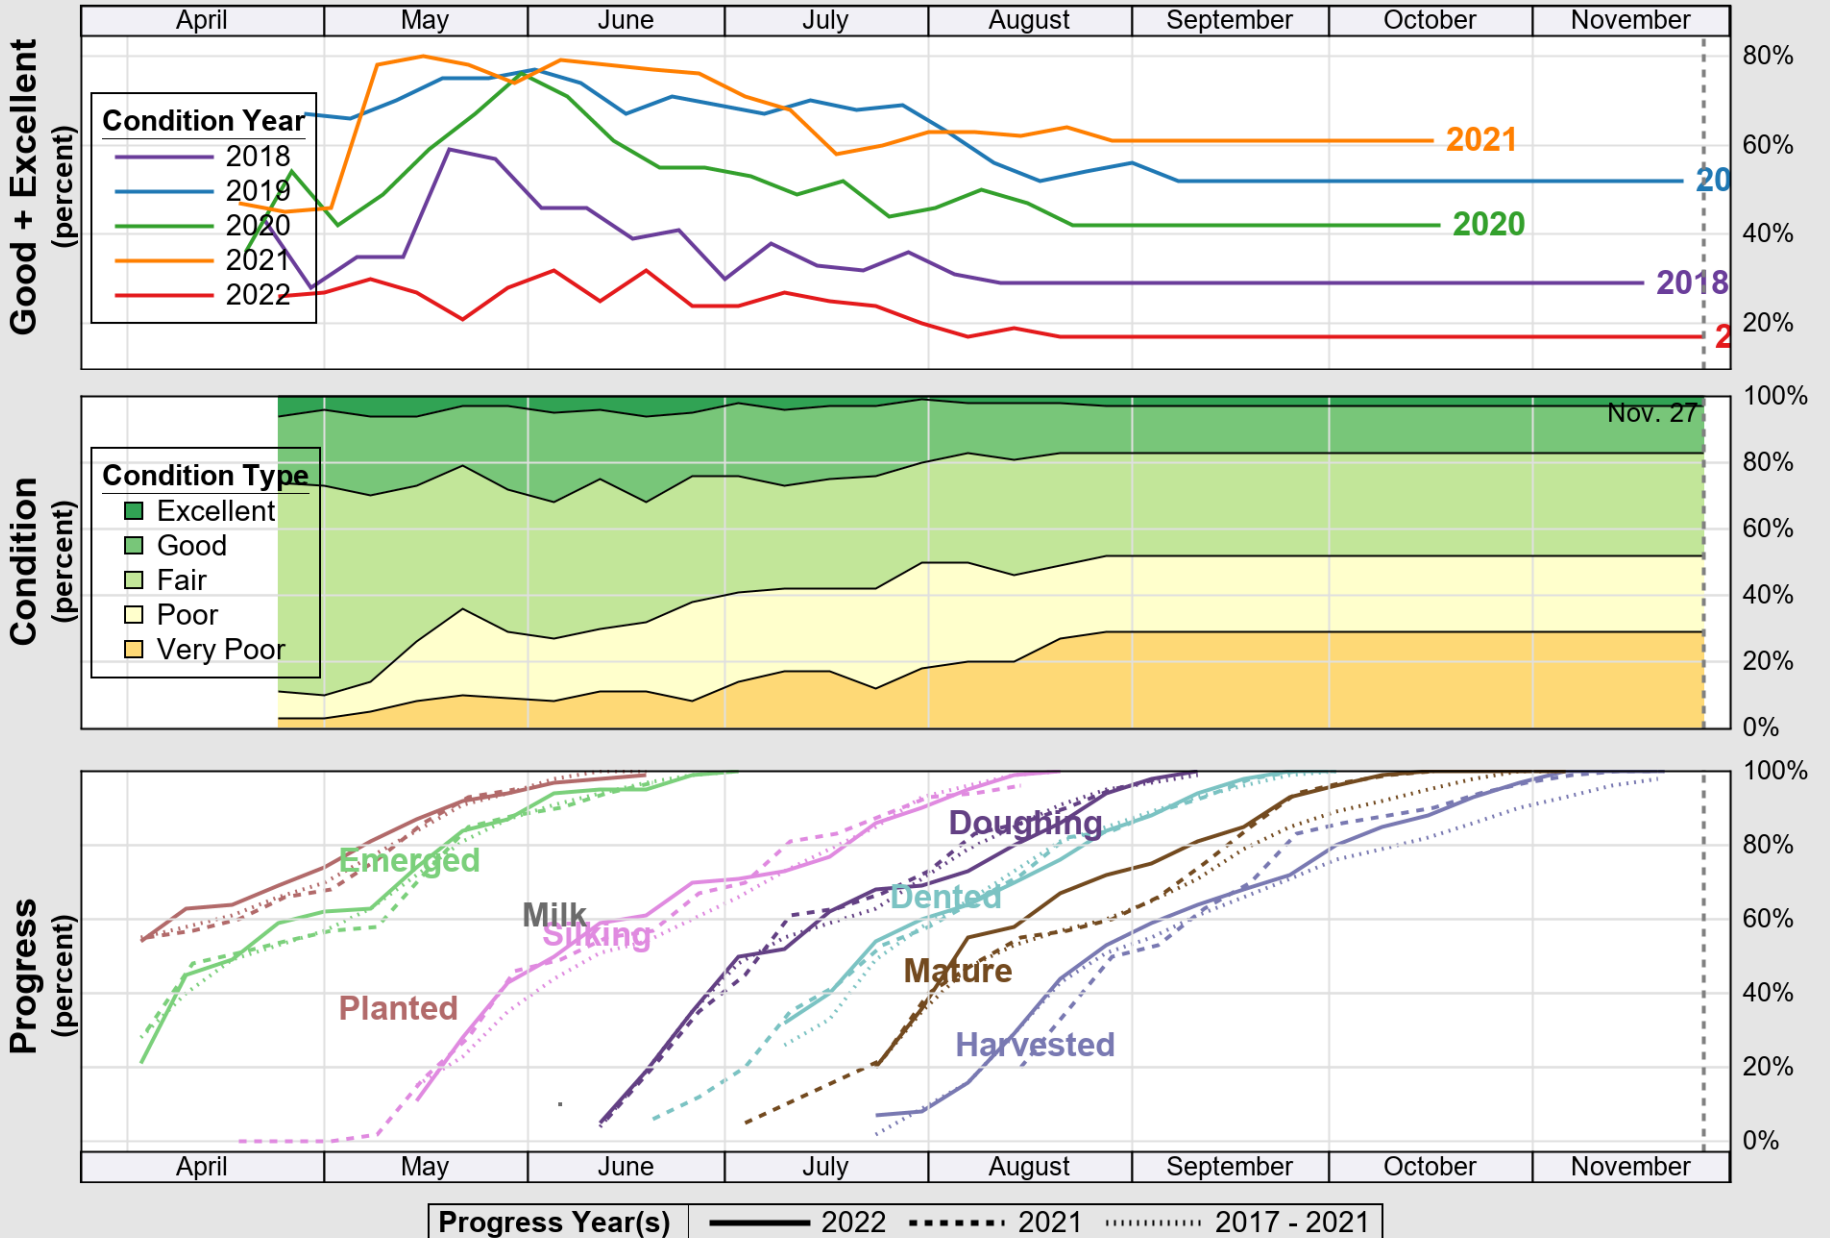

USDA

Crop Progress and Condition: Corn in Texas , 2022

NASS

Source: National Agricultural Statistics Service (NASS), Crop Progress Report

USDA

Crop Progress and Condition: Cotton in Texas , 2022

NASS

Source: National Agricultural Statistics Service (NASS), Crop Progress Report

USDA

Crop Progress and Condition: Pasture and Range in Texas , 2022

NASS

Source: National Agricultural Statistics Service (NASS), Crop Progress Report

USDA

Crop Progress and Condition: Peanuts in Texas , 2022

NASS

Source: National Agricultural Statistics Service (NASS), Crop Progress Report

USDA

Crop Progress and Condition: Rice in Texas , 2022

NASS

Source: National Agricultural Statistics Service (NASS), Crop Progress Report