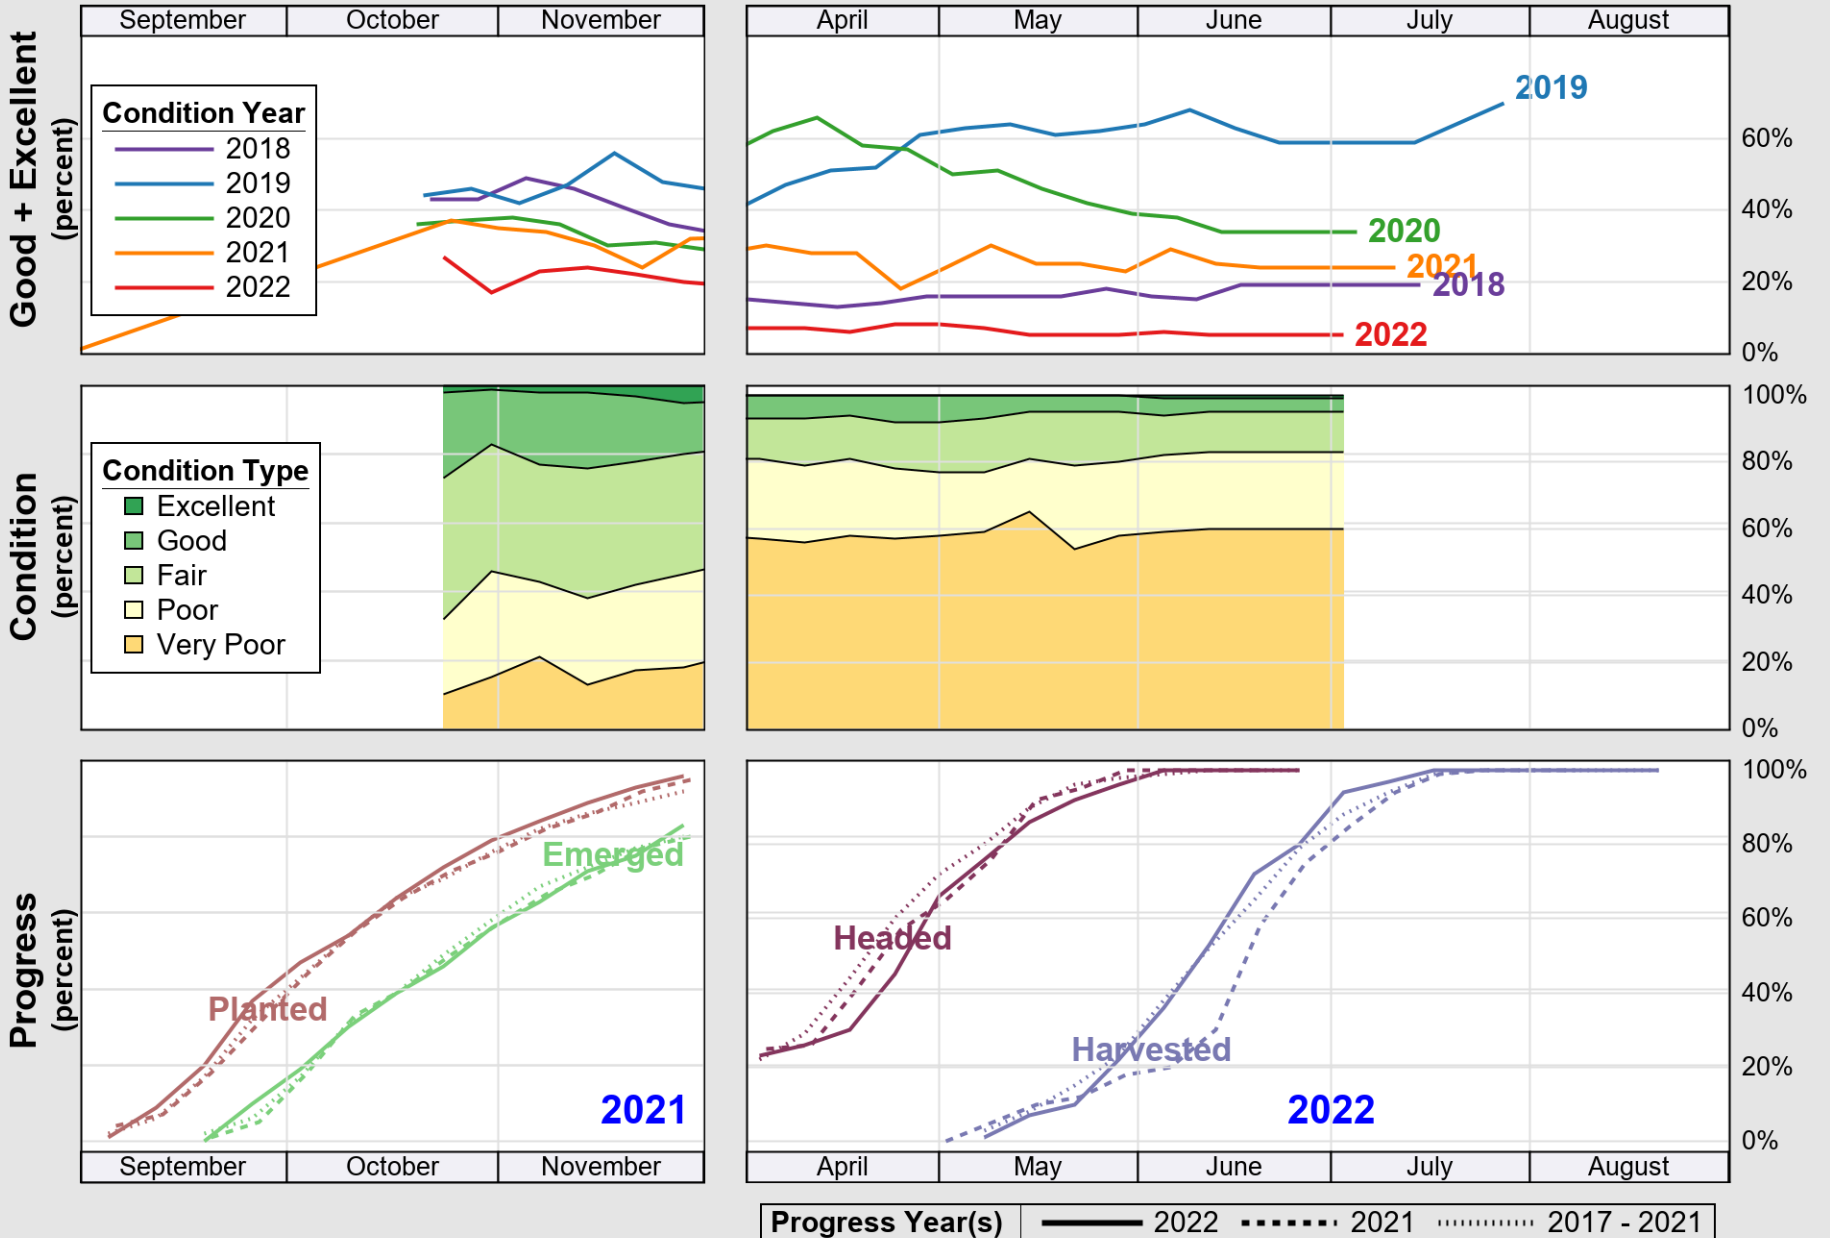

USDA

Crop Progress and Condition: Sorghum in Texas , 2022

NASS

Source: National Agricultural Statistics Service (NASS), Crop Progress Report

USDA

Crop Progress and Condition: Soybeans in Texas , 2022

NASS

Source: National Agricultural Statistics Service (NASS), Crop Progress Report

USDA

Crop Progress and Condition: Sunflower in Texas , 2022

NASS

Source: National Agricultural Statistics Service (NASS), Crop Progress Report

USDA

Crop Progress and Condition: Winter Wheat in Texas , 2022

NASS

Source: National Agricultural Statistics Service (NASS), Crop Progress Report