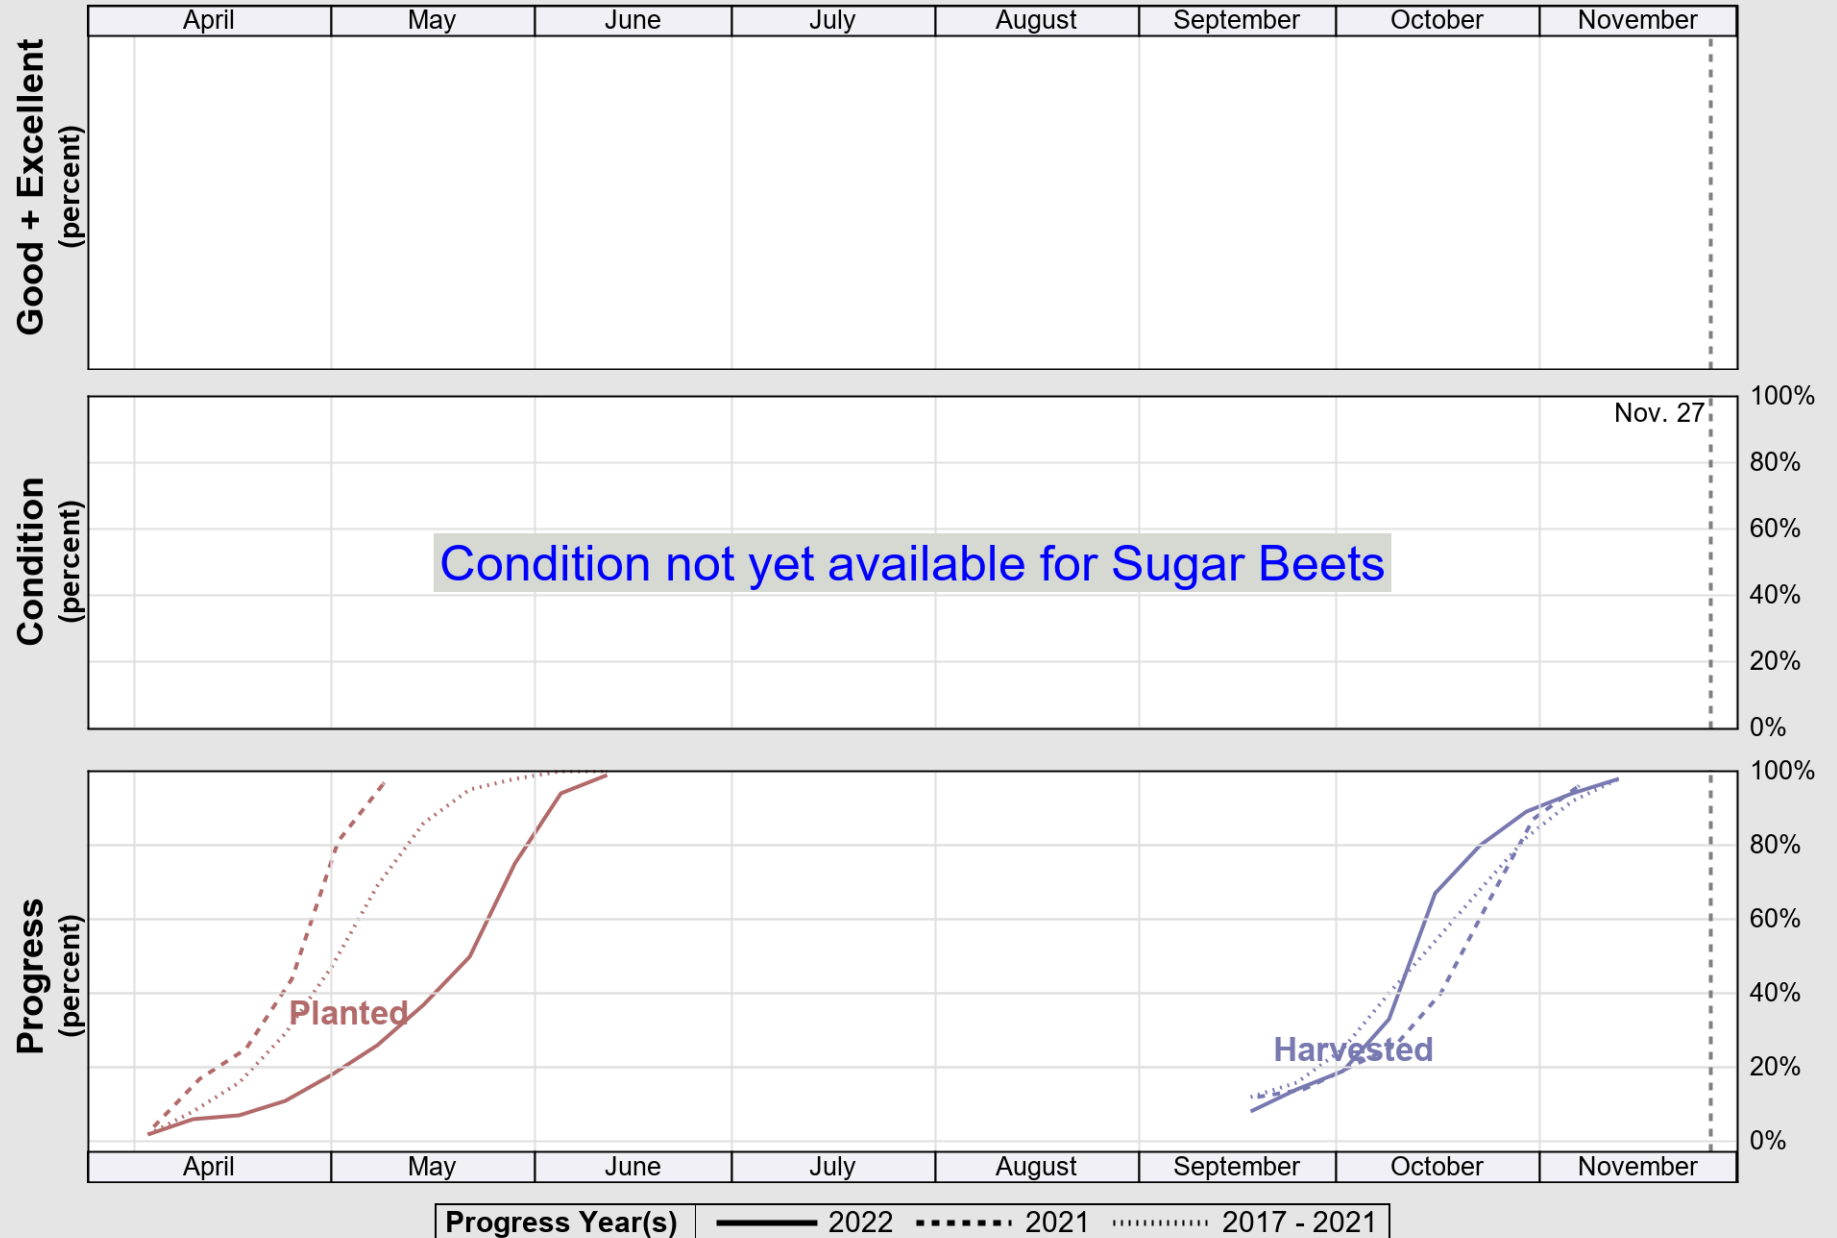

# Crop Progress and Condition: Soybeans in United States , 2022

NASS

Source: National Agricultural Statistics Service (NASS), Crop Progress Report

USDA

# Crop Progress and Condition: Spring Wheat in United States , 2022

NASS

Source: National Agricultural Statistics Service (NASS), Crop Progress Report

USDA

# Crop Progress and Condition: Sugar Beets in United States , 2022

NASS

Source: National Agricultural Statistics Service (NASS), Crop Progress Report

USDA