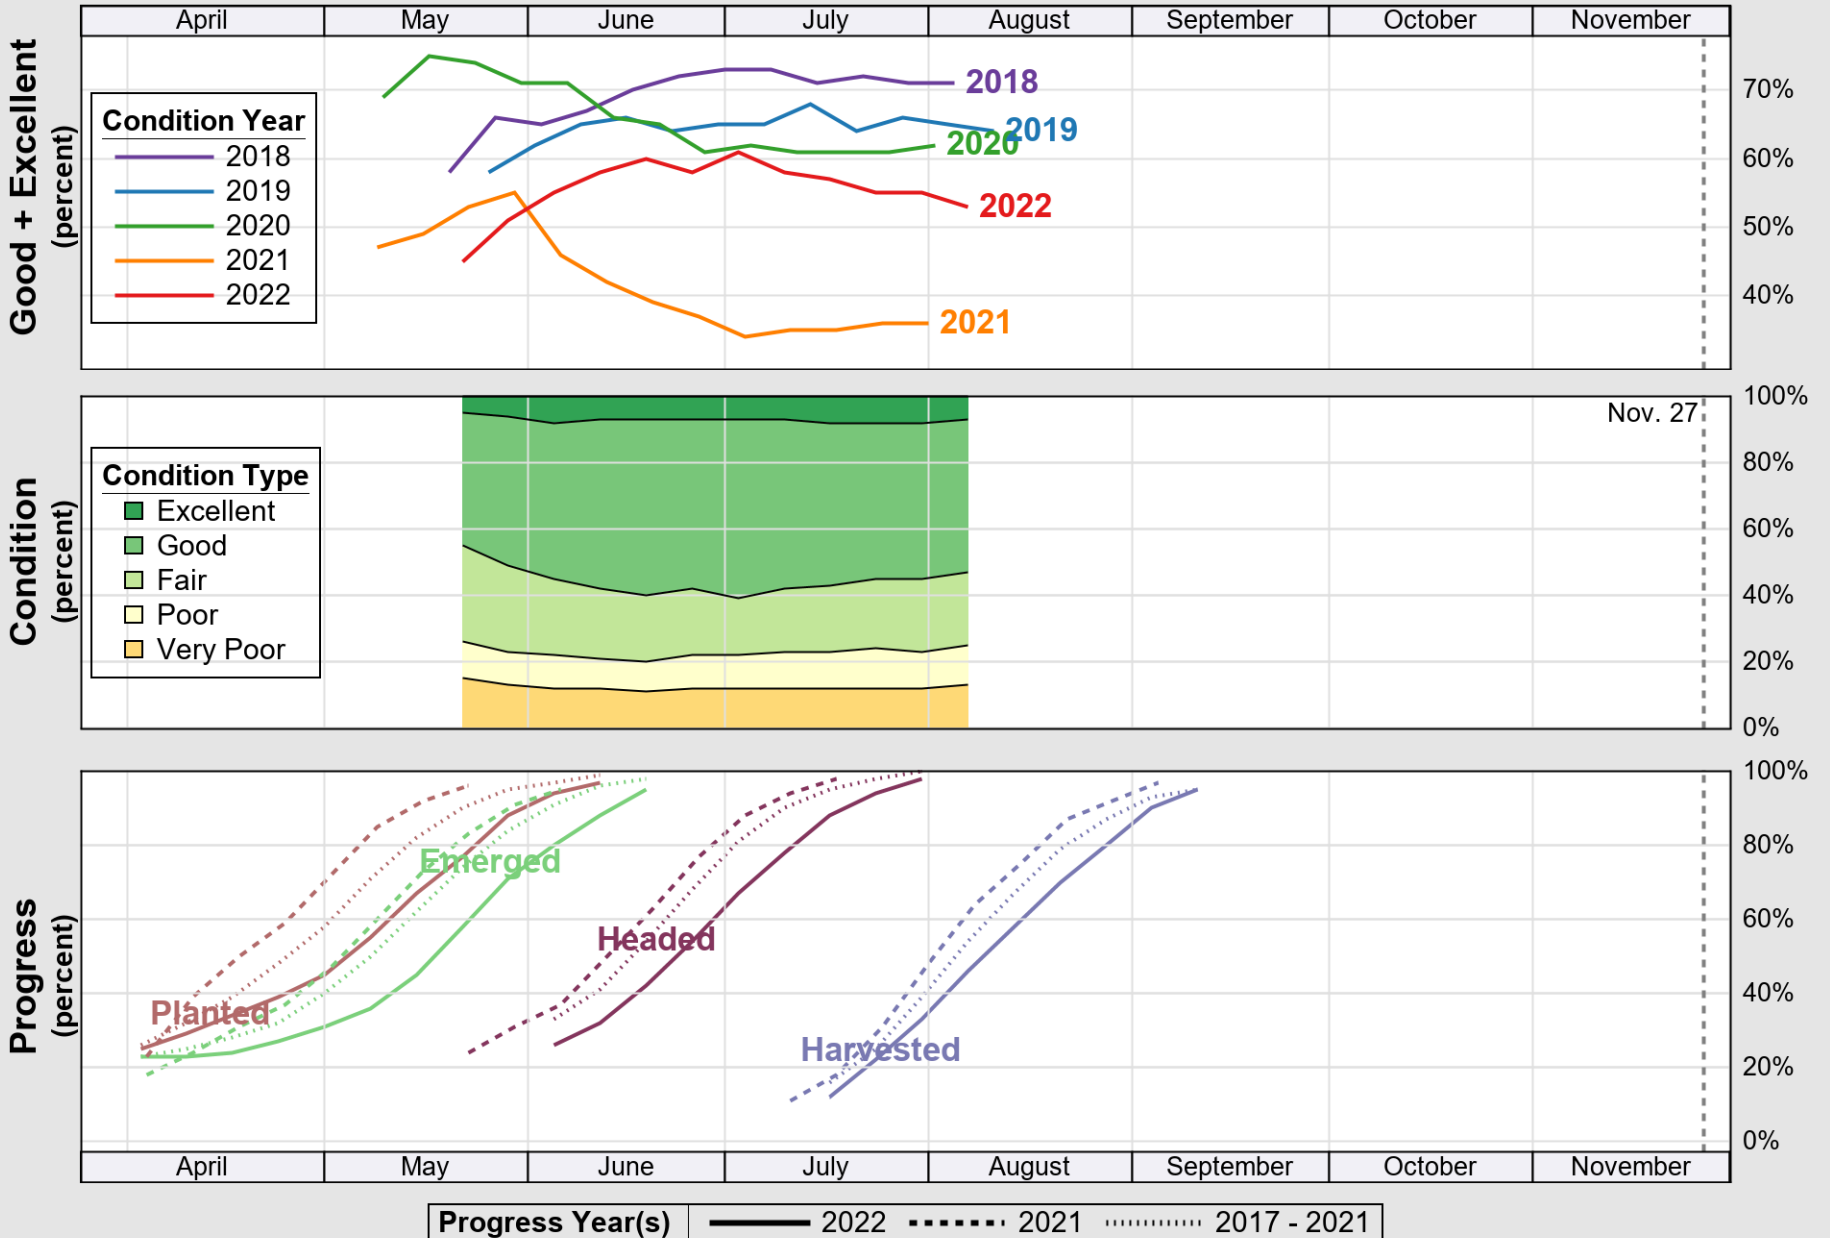

# Crop Progress and Condition: Barley in United States , 2022

NASS

Source: National Agricultural Statistics Service (NASS), Crop Progress Report

USDA

# Crop Progress and Condition: Corn in United States , 2022

NASS

Source: National Agricultural Statistics Service (NASS), Crop Progress Report

USDA

# Crop Progress and Condition: Cotton in United States , 2022

NASS

Source: National Agricultural Statistics Service (NASS), Crop Progress Report

USDA

# Crop Progress and Condition: Oats in United States , 2022

NASS

Source: National Agricultural Statistics Service (NASS), Crop Progress Report

**USDA** Crop Progress and Condition: Pasture and Range in United States , 2022 **NASS**