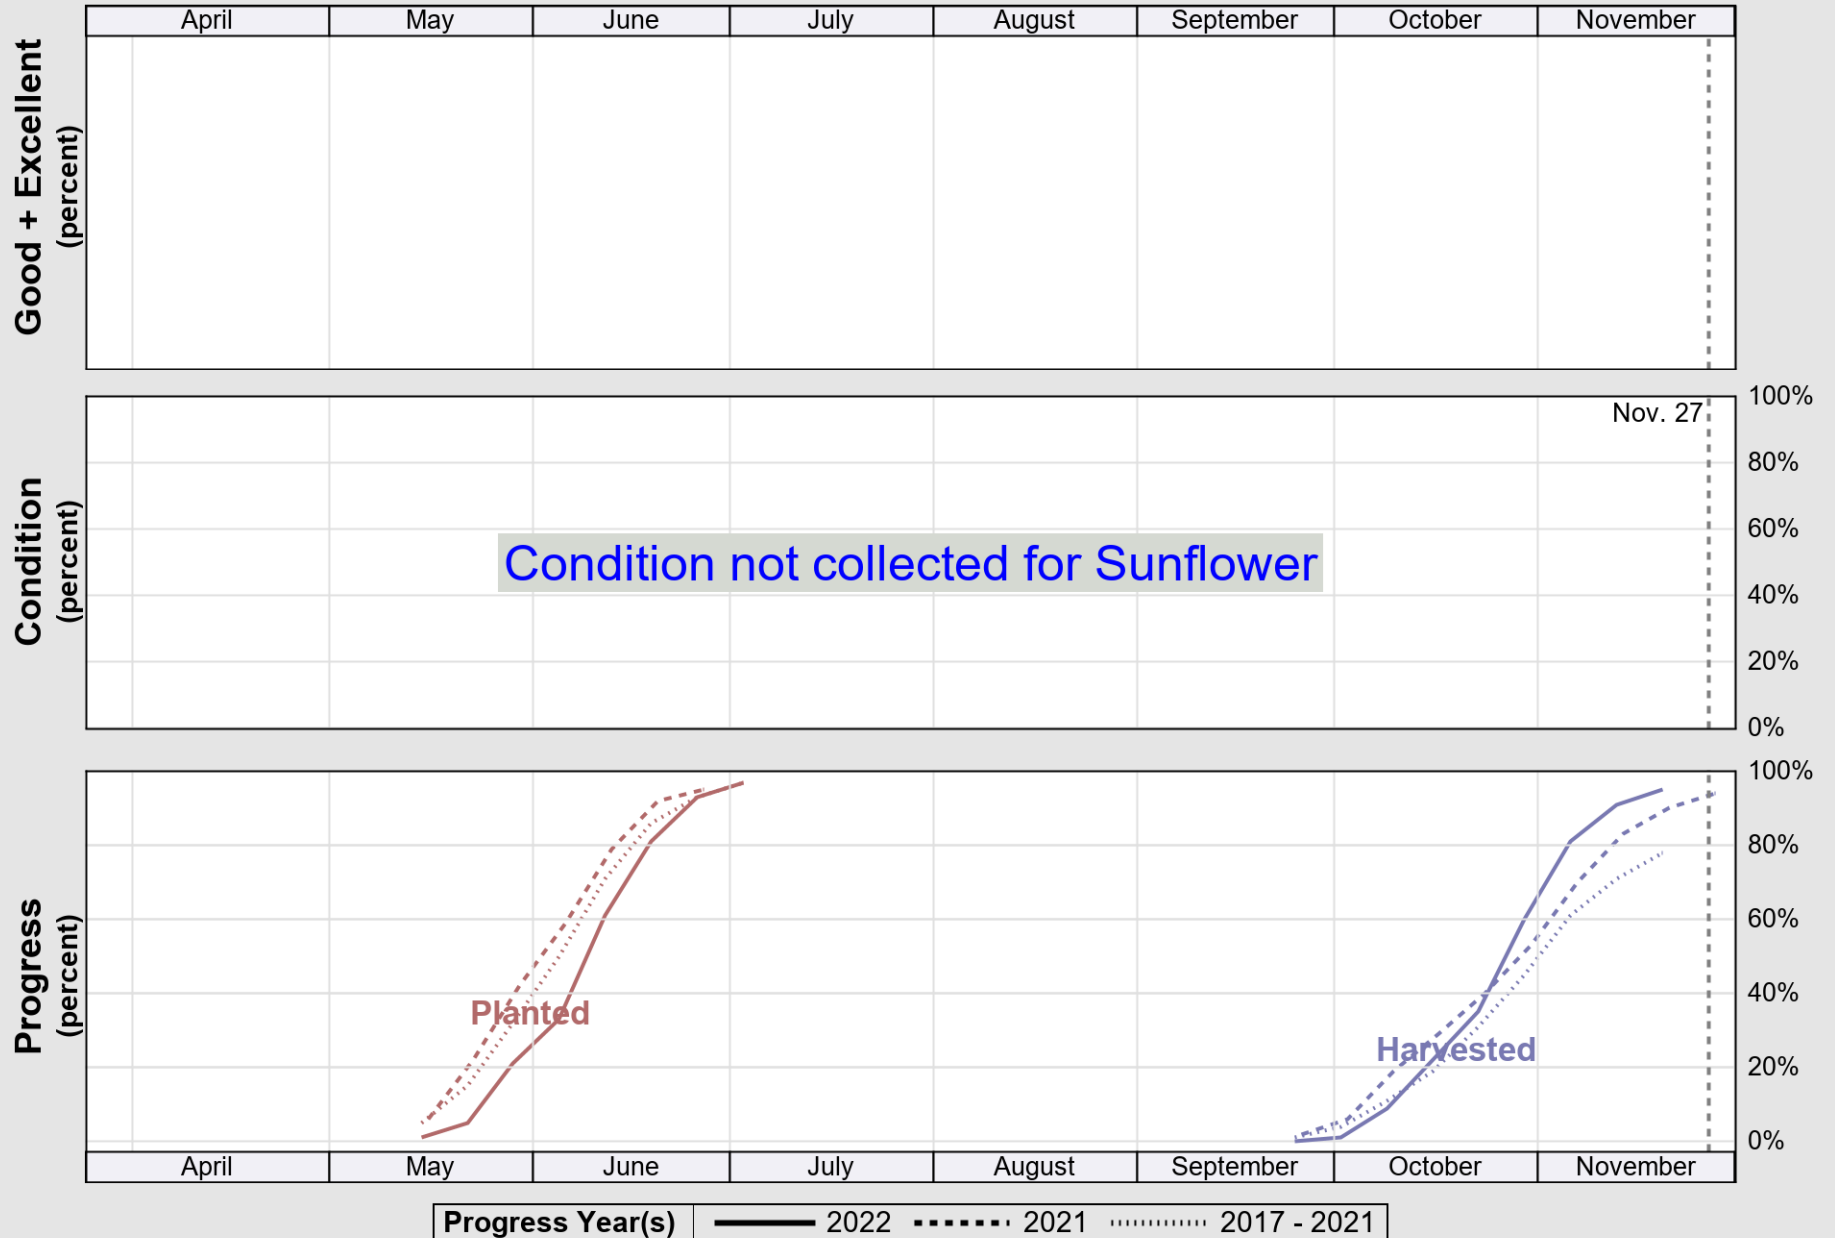

# Crop Progress and Condition: Sugar Beets in United States , 2022

NASS

Source: National Agricultural Statistics Service (NASS), Crop Progress Report

USDA

# Crop Progress and Condition: Sunflower in United States , 2022

NASS

Source: National Agricultural Statistics Service (NASS), Crop Progress Report

USDA