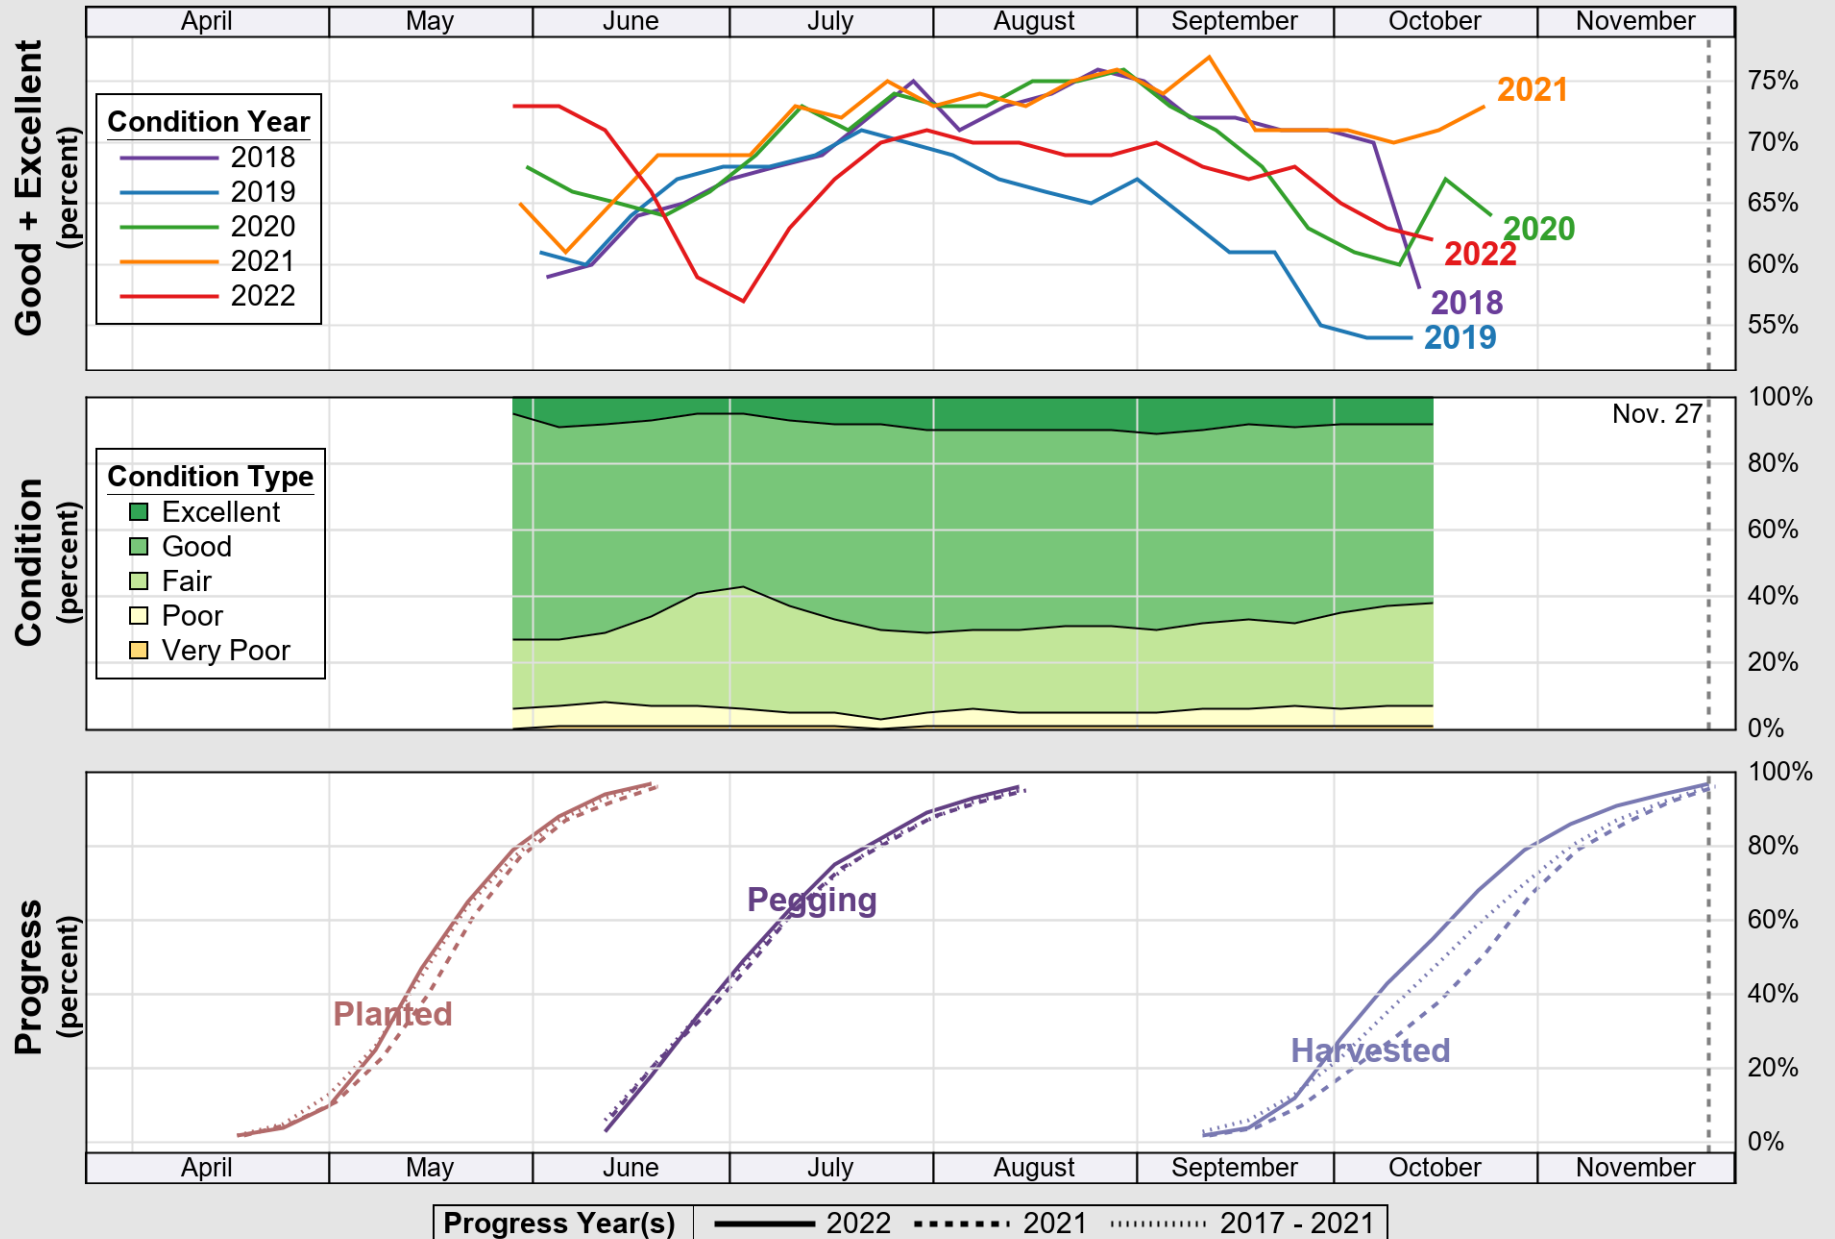

# Crop Progress and Condition: Cotton in United States , 2022

NASS

Source: National Agricultural Statistics Service (NASS), Crop Progress Report

USDA

# Crop Progress and Condition: Oats in United States , 2022

NASS

Source: National Agricultural Statistics Service (NASS), Crop Progress Report

**USDA** Crop Progress and Condition: Pasture and Range in United States , 2022 **NASS**

Source: National Agricultural Statistics Service (NASS), Crop Progress Report

USDA

# Crop Progress and Condition: Peanuts in United States , 2022

NASS

Source: National Agricultural Statistics Service (NASS), Crop Progress Report

USDA