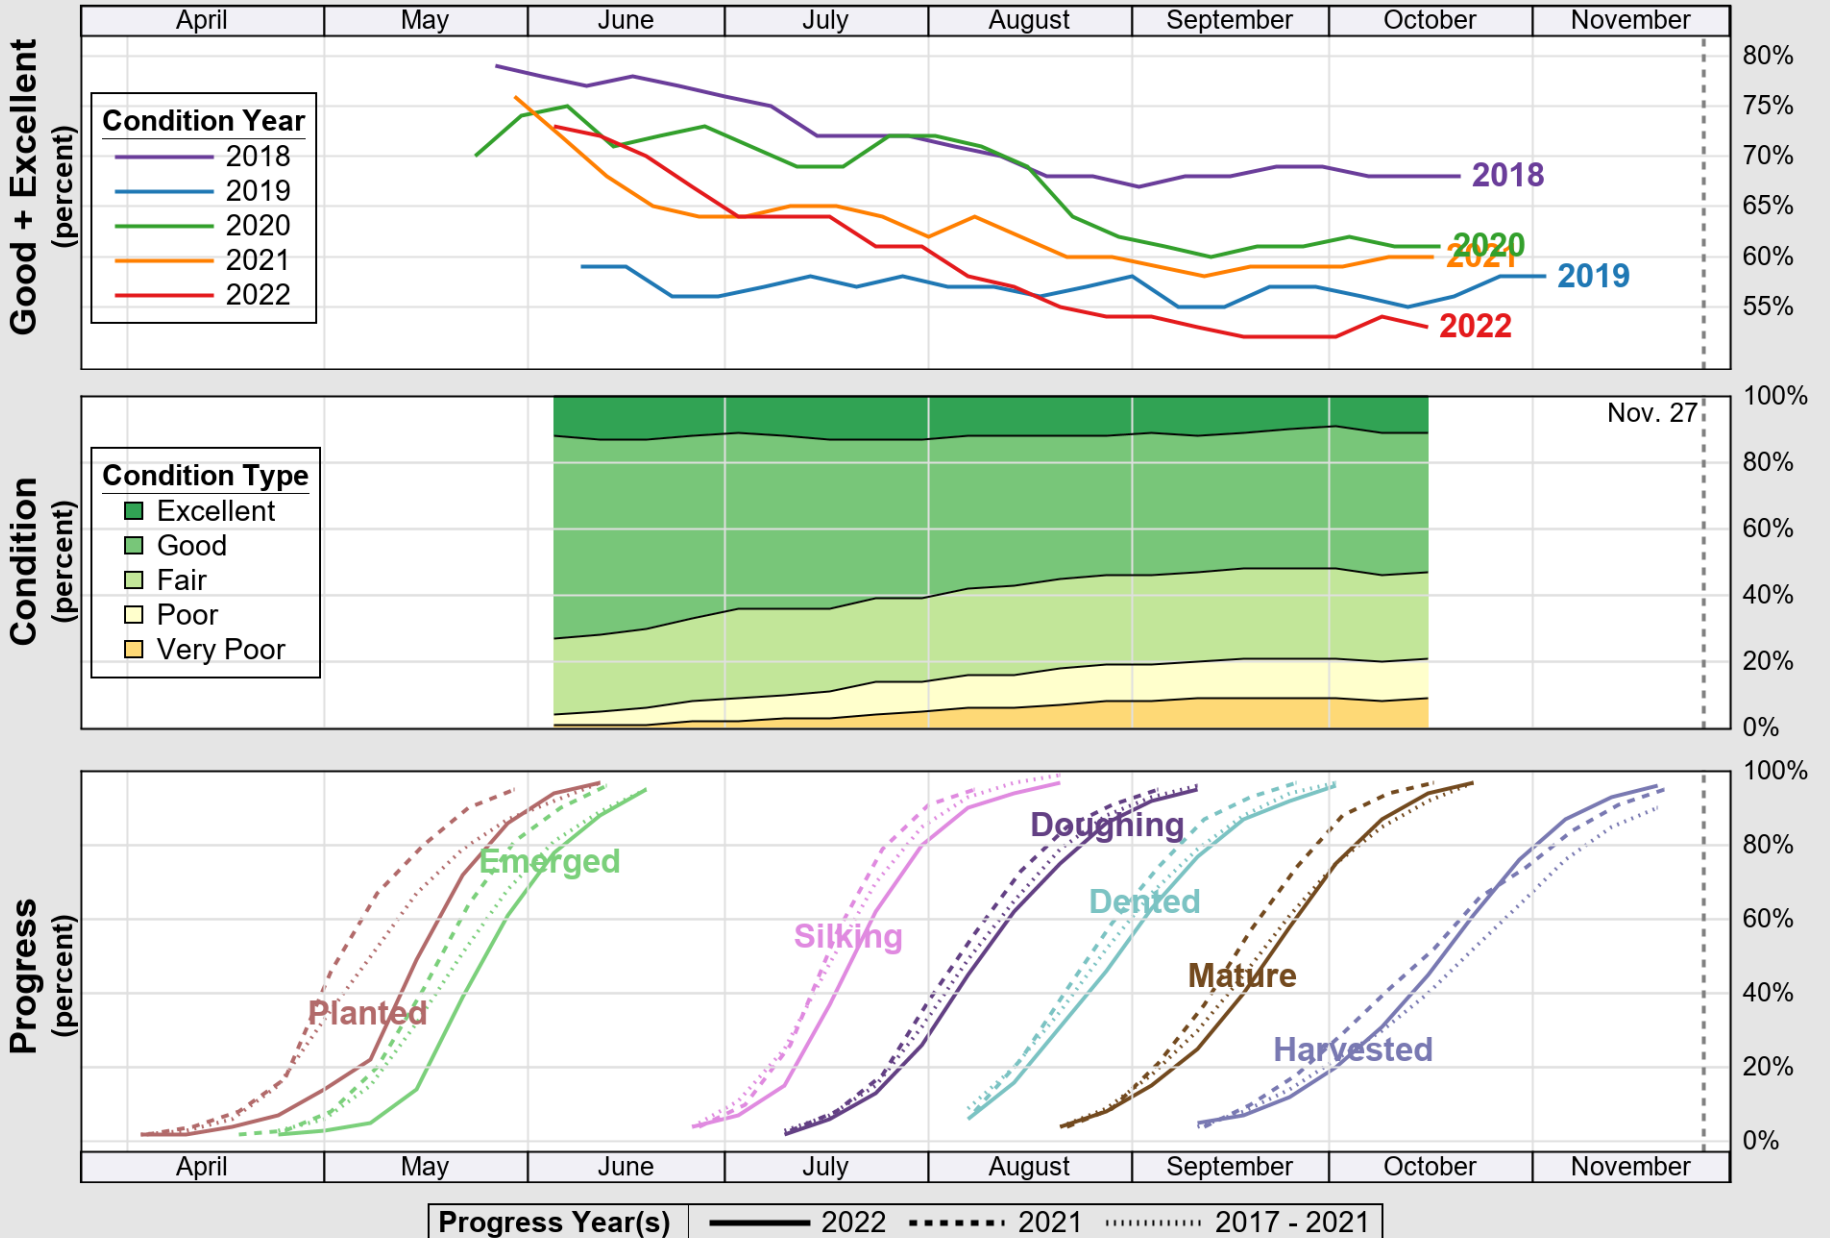

# Crop Progress and Condition: Barley in United States , 2022

NASS

Source: National Agricultural Statistics Service (NASS), Crop Progress Report

USDA

# Crop Progress and Condition: Corn in United States , 2022

NASS

Source: National Agricultural Statistics Service (NASS), Crop Progress Report

USDA

# Crop Progress and Condition: Cotton in United States , 2022

NASS

Source: National Agricultural Statistics Service (NASS), Crop Progress Report

USDA