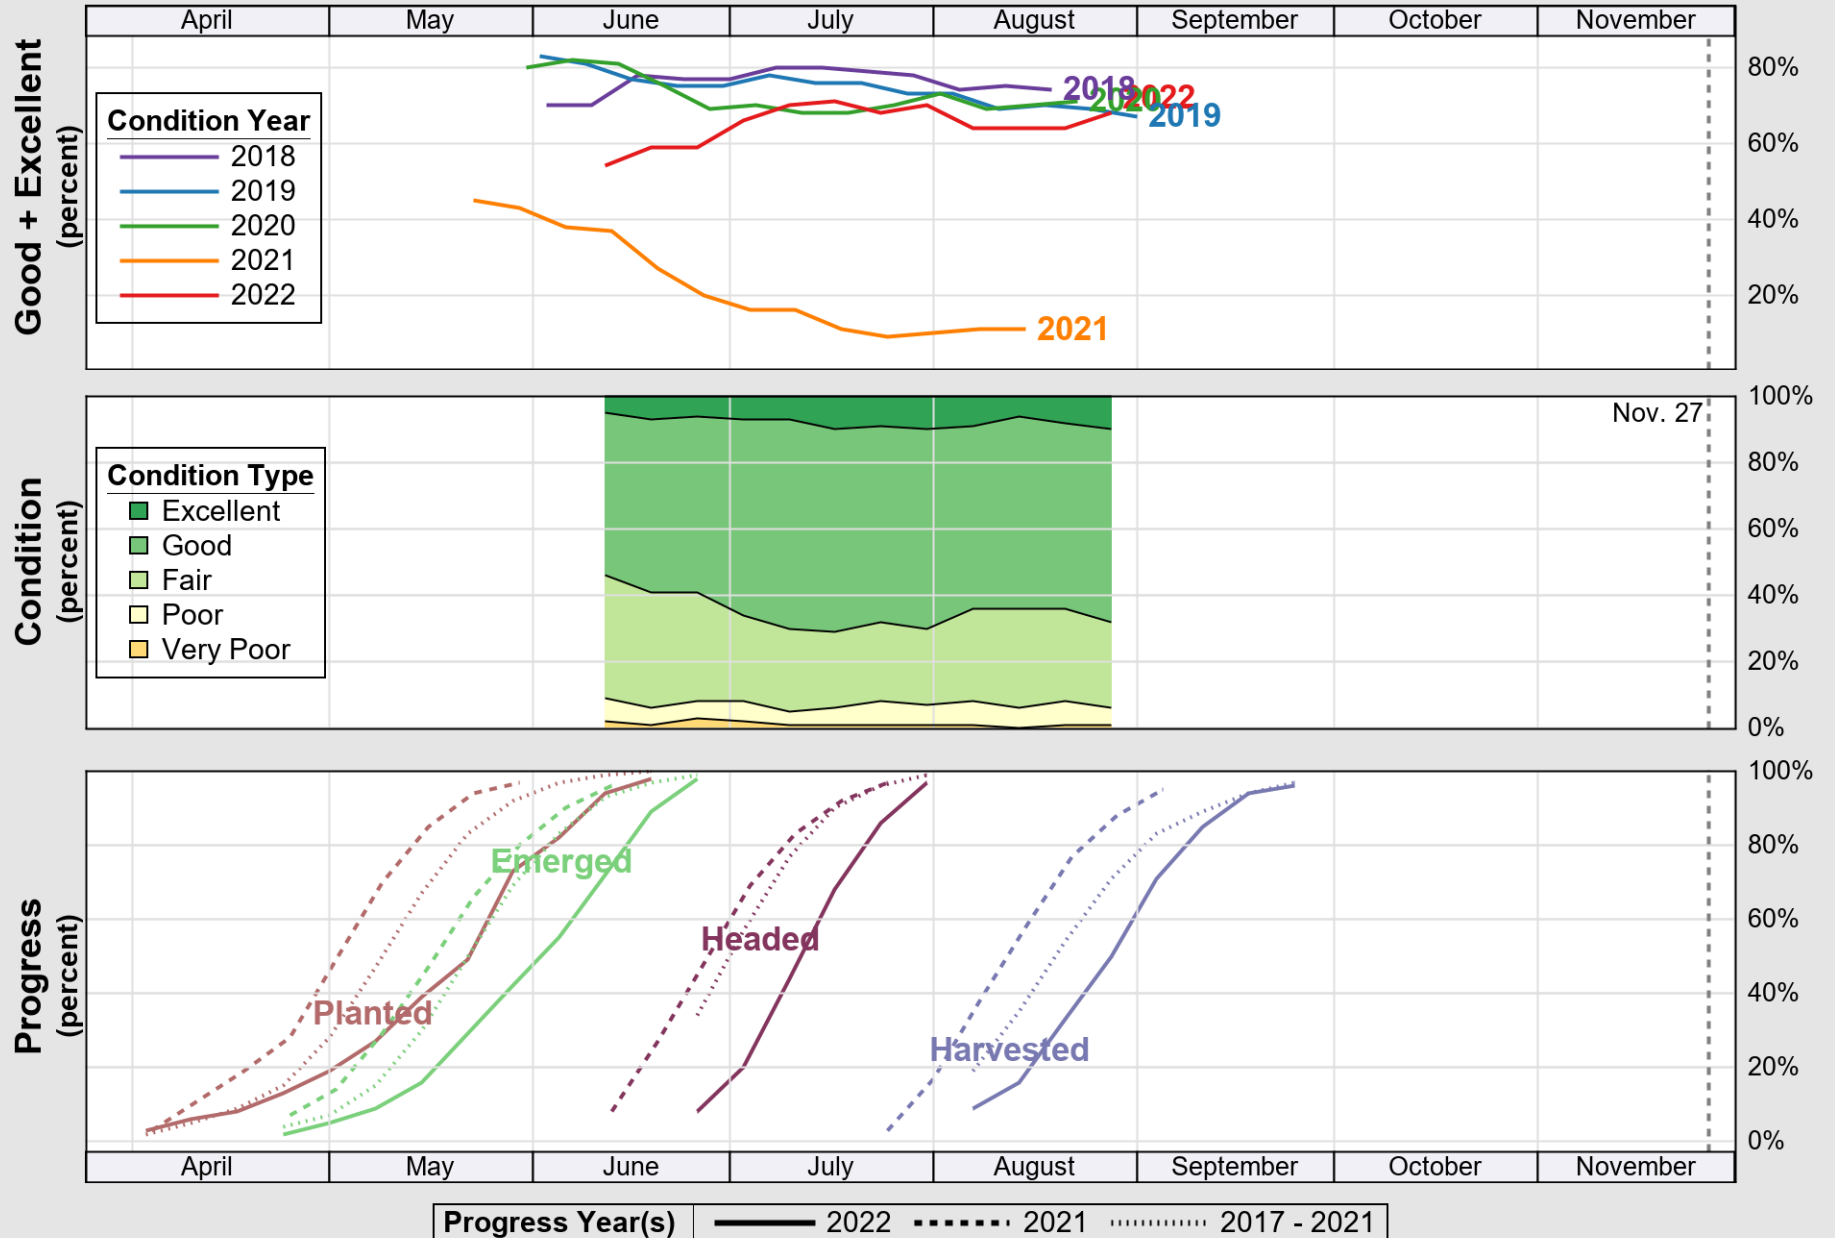

# Crop Progress and Condition: Sorghum in United States , 2022

NASS

Source: National Agricultural Statistics Service (NASS), Crop Progress Report

USDA

# Crop Progress and Condition: Soybeans in United States , 2022

NASS

Source: National Agricultural Statistics Service (NASS), Crop Progress Report

USDA

# Crop Progress and Condition: Spring Wheat in United States , 2022

NASS

Source: National Agricultural Statistics Service (NASS), Crop Progress Report

USDA