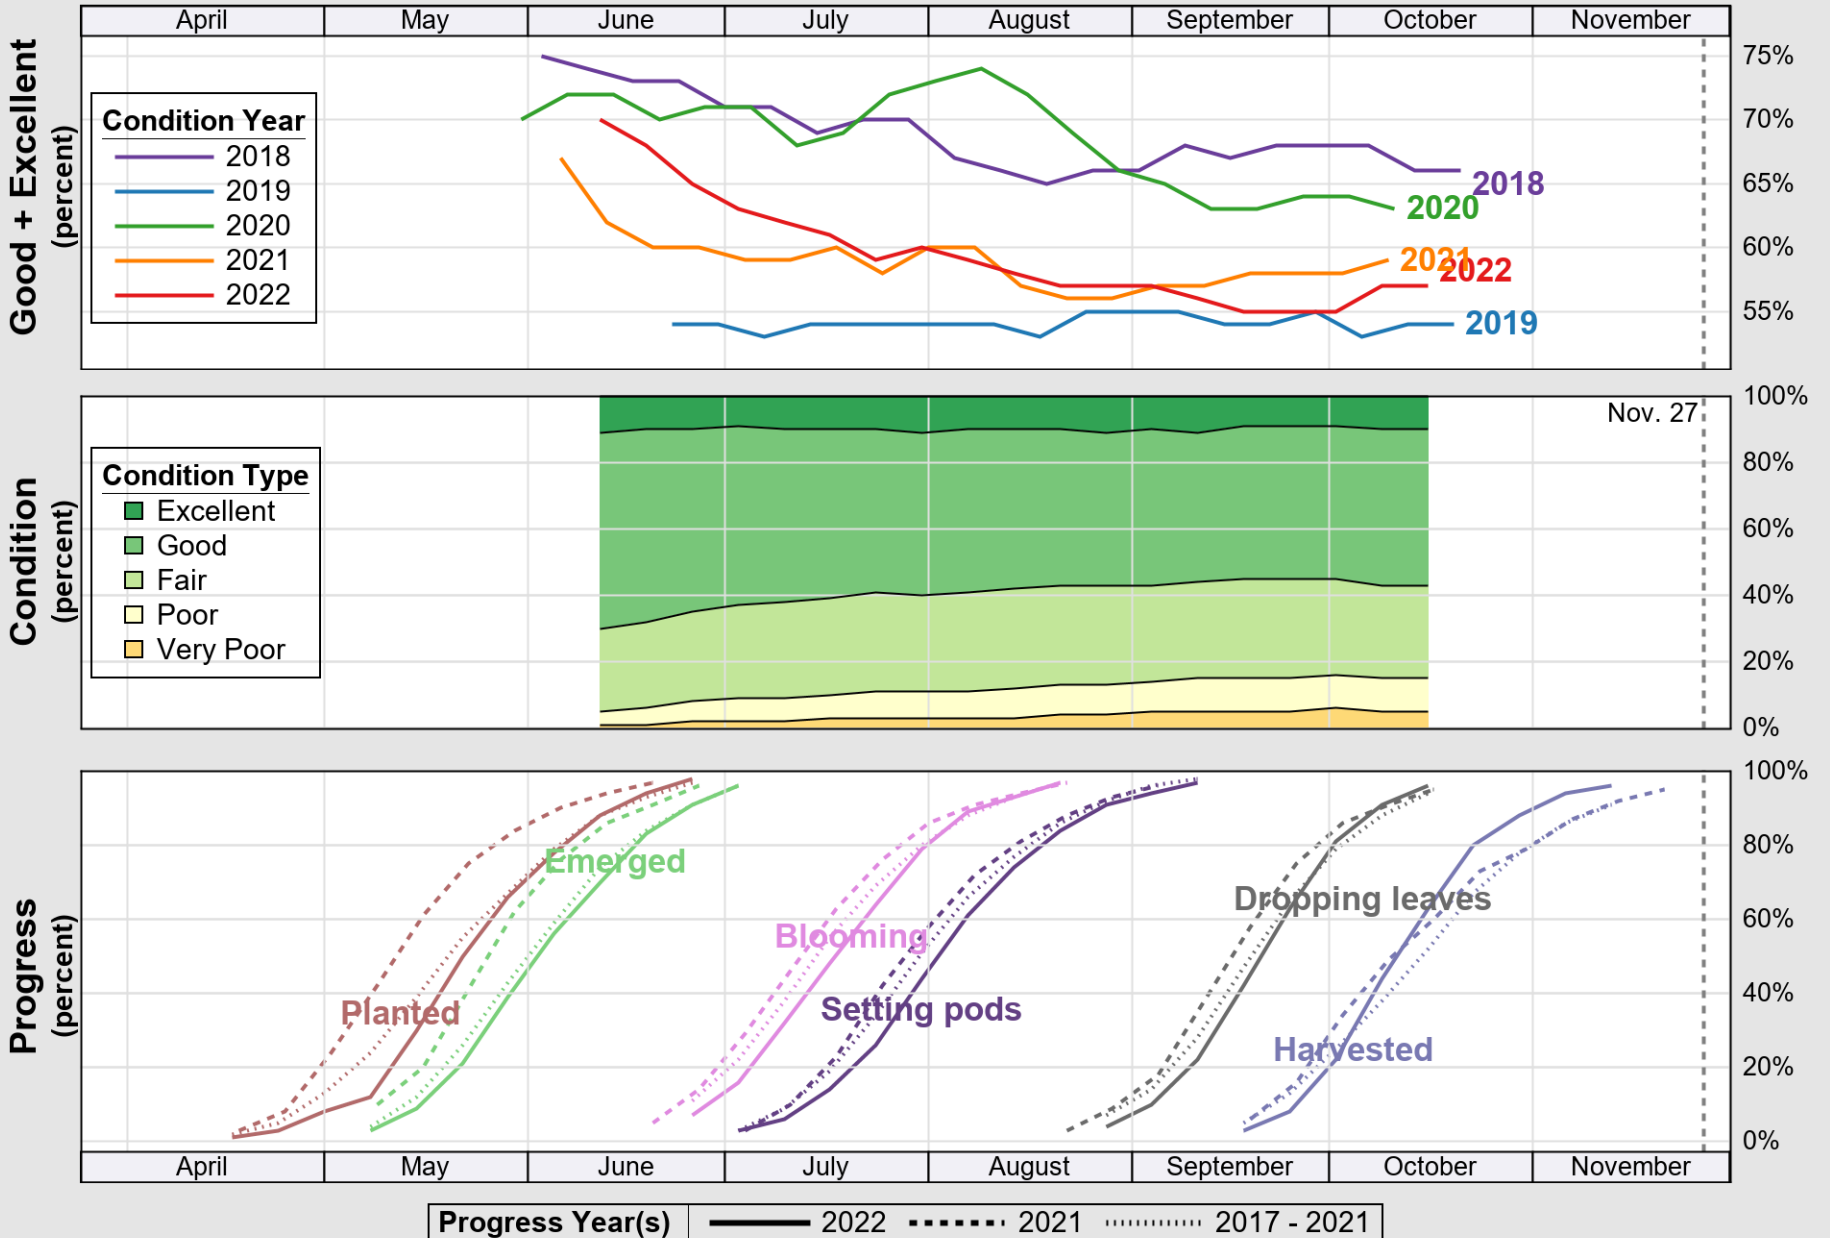

# Crop Progress and Condition: Peanuts in United States , 2022

NASS

Source: National Agricultural Statistics Service (NASS), Crop Progress Report

USDA

# Crop Progress and Condition: Rice in United States , 2022

NASS

Source: National Agricultural Statistics Service (NASS), Crop Progress Report

USDA

# Crop Progress and Condition: Sorghum in United States , 2022

NASS

Source: National Agricultural Statistics Service (NASS), Crop Progress Report

USDA

# Crop Progress and Condition: Soybeans in United States , 2022

NASS

Source: National Agricultural Statistics Service (NASS), Crop Progress Report

USDA