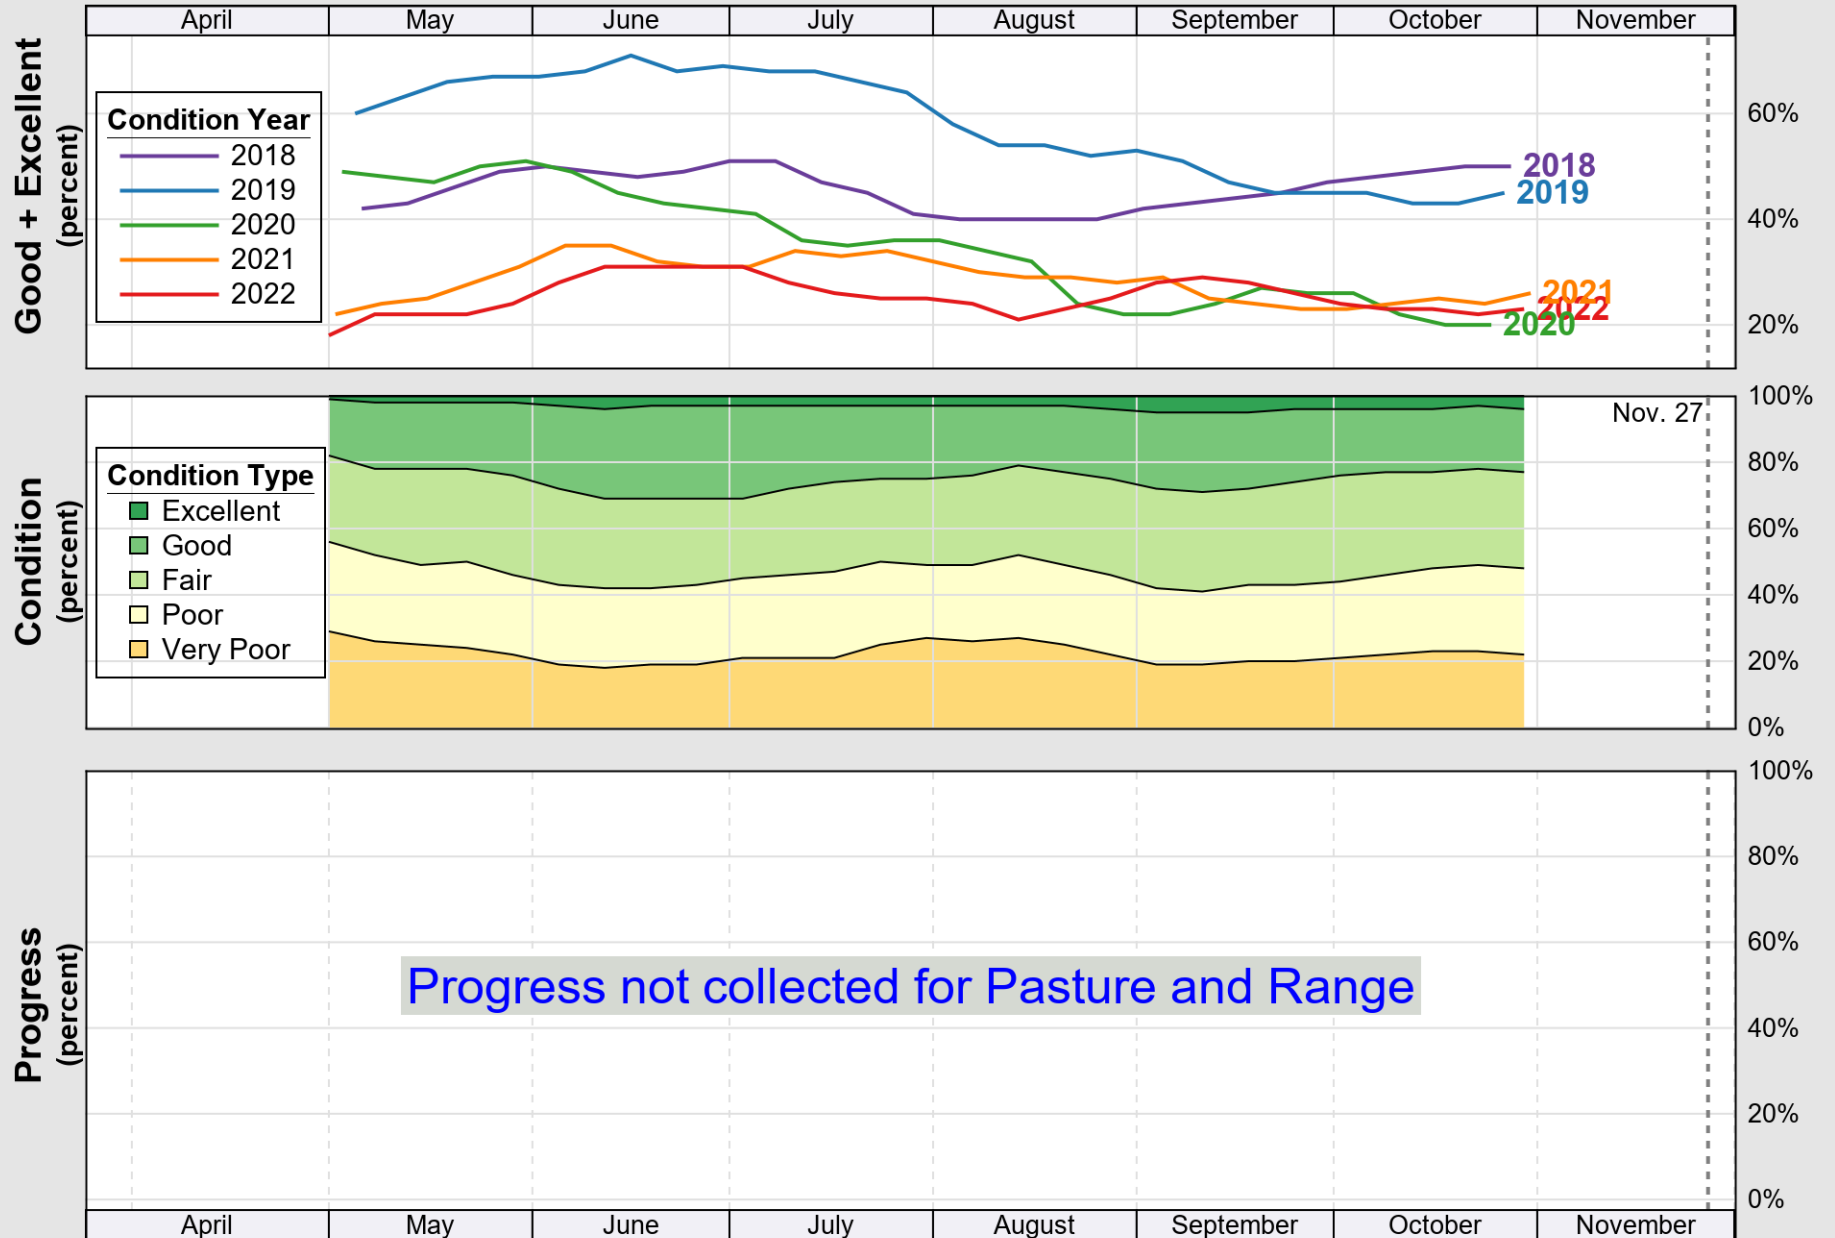

# Crop Progress and Condition: Corn in United States , 2022

NASS

Source: National Agricultural Statistics Service (NASS), Crop Progress Report

USDA

# Crop Progress and Condition: Cotton in United States , 2022

NASS

Source: National Agricultural Statistics Service (NASS), Crop Progress Report

USDA

# Crop Progress and Condition: Oats in United States , 2022

NASS

Source: National Agricultural Statistics Service (NASS), Crop Progress Report

**USDA** Crop Progress and Condition: Pasture and Range in United States , 2022 **NASS**