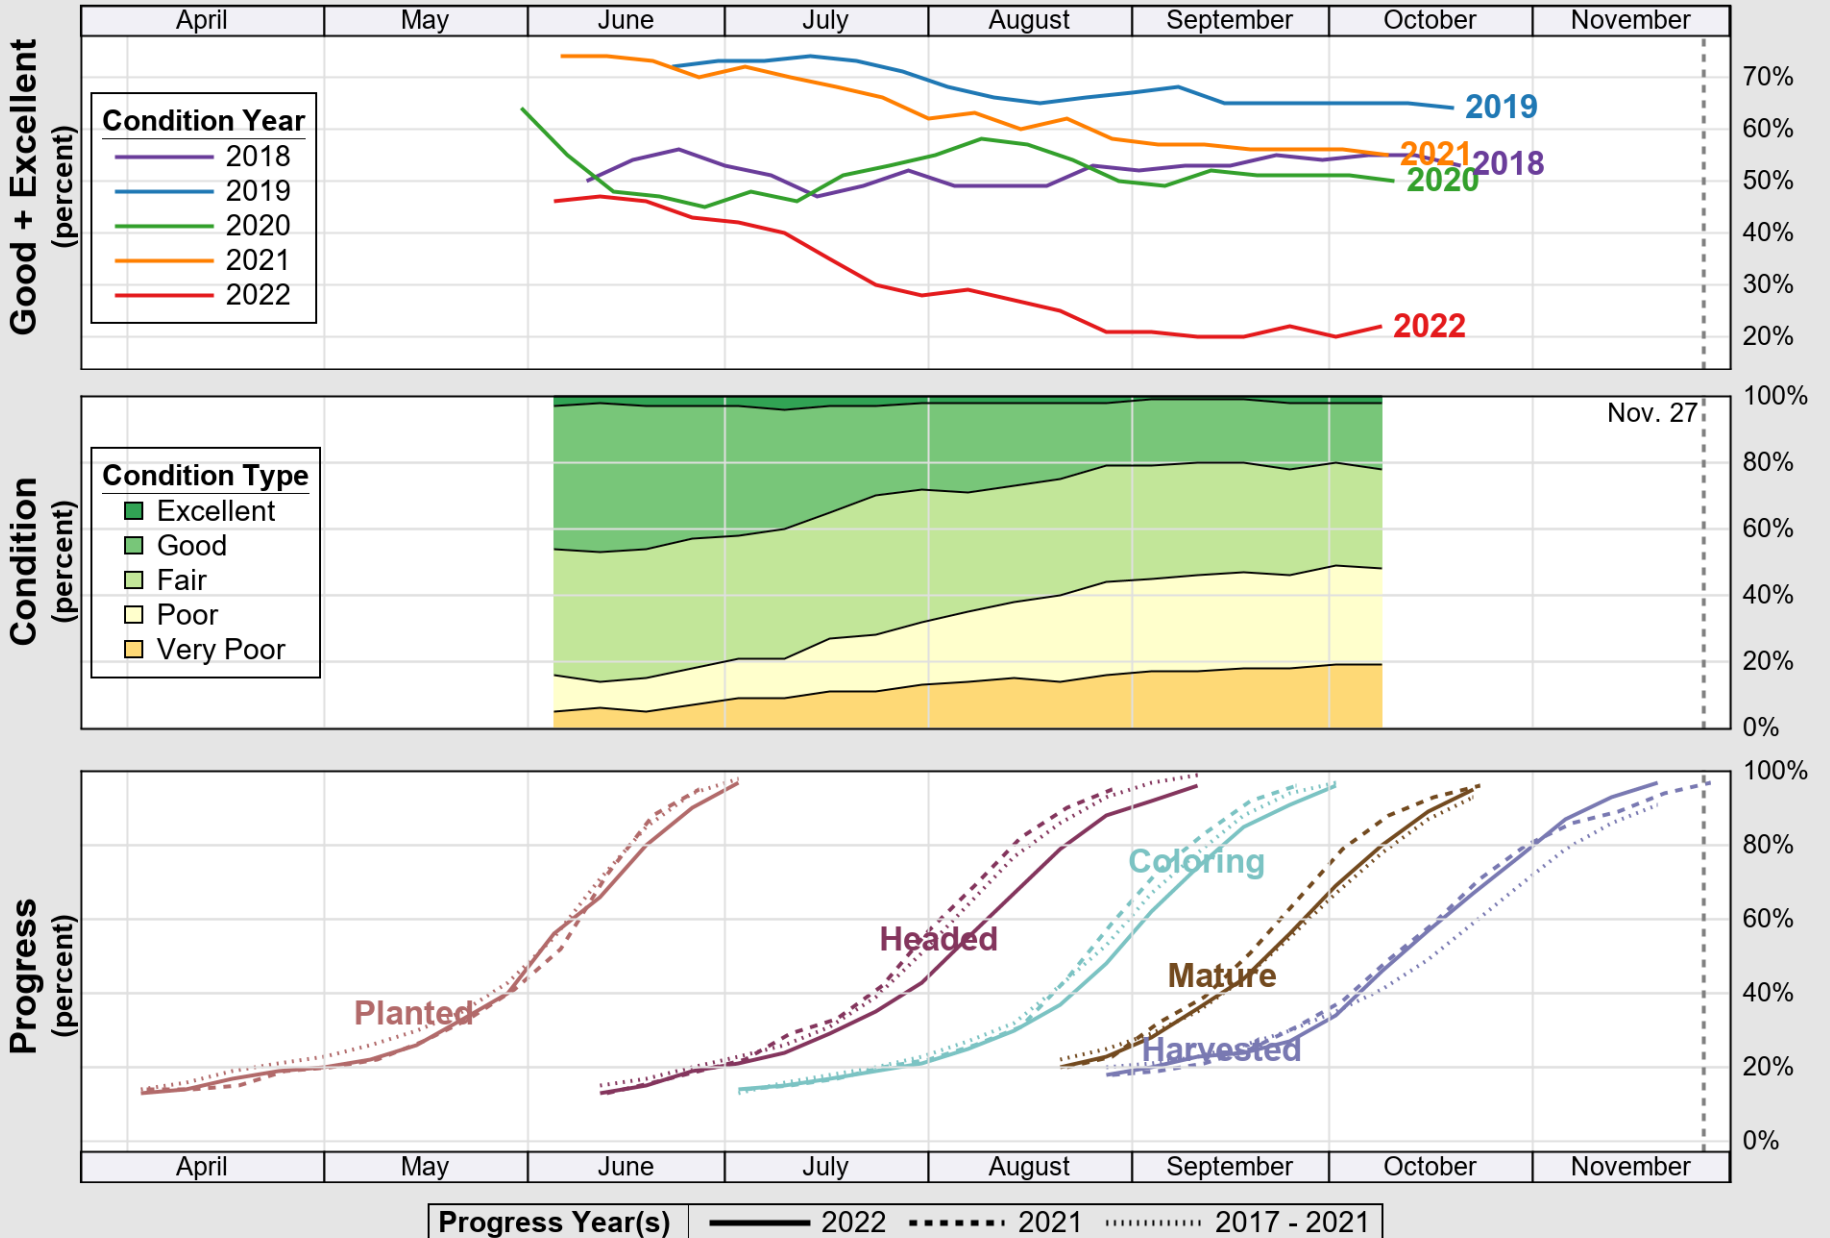

# Crop Progress and Condition: Peanuts in United States , 2022

NASS

Source: National Agricultural Statistics Service (NASS), Crop Progress Report

USDA

# Crop Progress and Condition: Rice in United States , 2022

NASS

Source: National Agricultural Statistics Service (NASS), Crop Progress Report

USDA

# Crop Progress and Condition: Sorghum in United States , 2022

NASS

Source: National Agricultural Statistics Service (NASS), Crop Progress Report

USDA