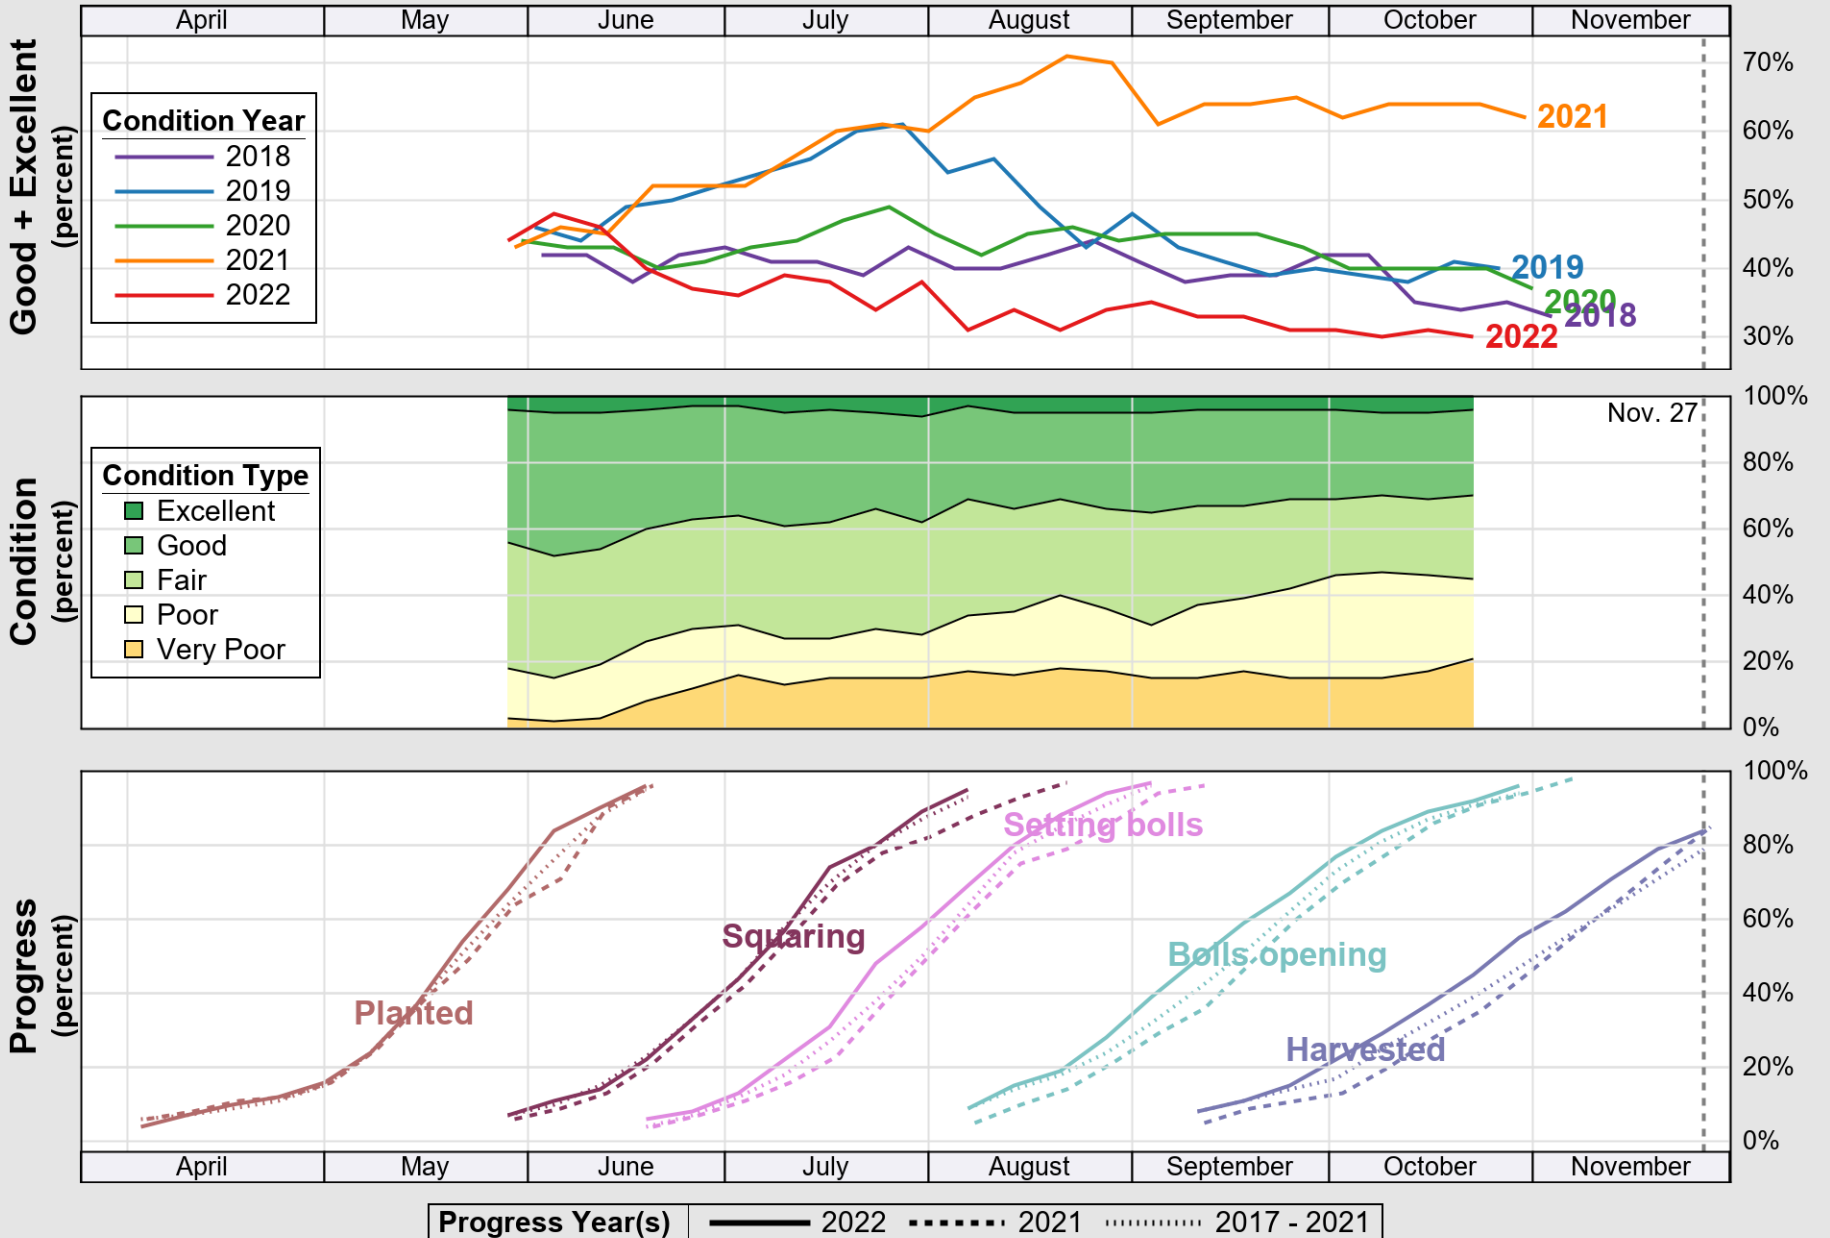

# Crop Progress and Condition: Barley in United States , 2022

NASS

Source: National Agricultural Statistics Service (NASS), Crop Progress Report

USDA

# Crop Progress and Condition: Corn in United States , 2022

NASS

Source: National Agricultural Statistics Service (NASS), Crop Progress Report

USDA

# Crop Progress and Condition: Cotton in United States , 2022

NASS

Source: National Agricultural Statistics Service (NASS), Crop Progress Report

USDA