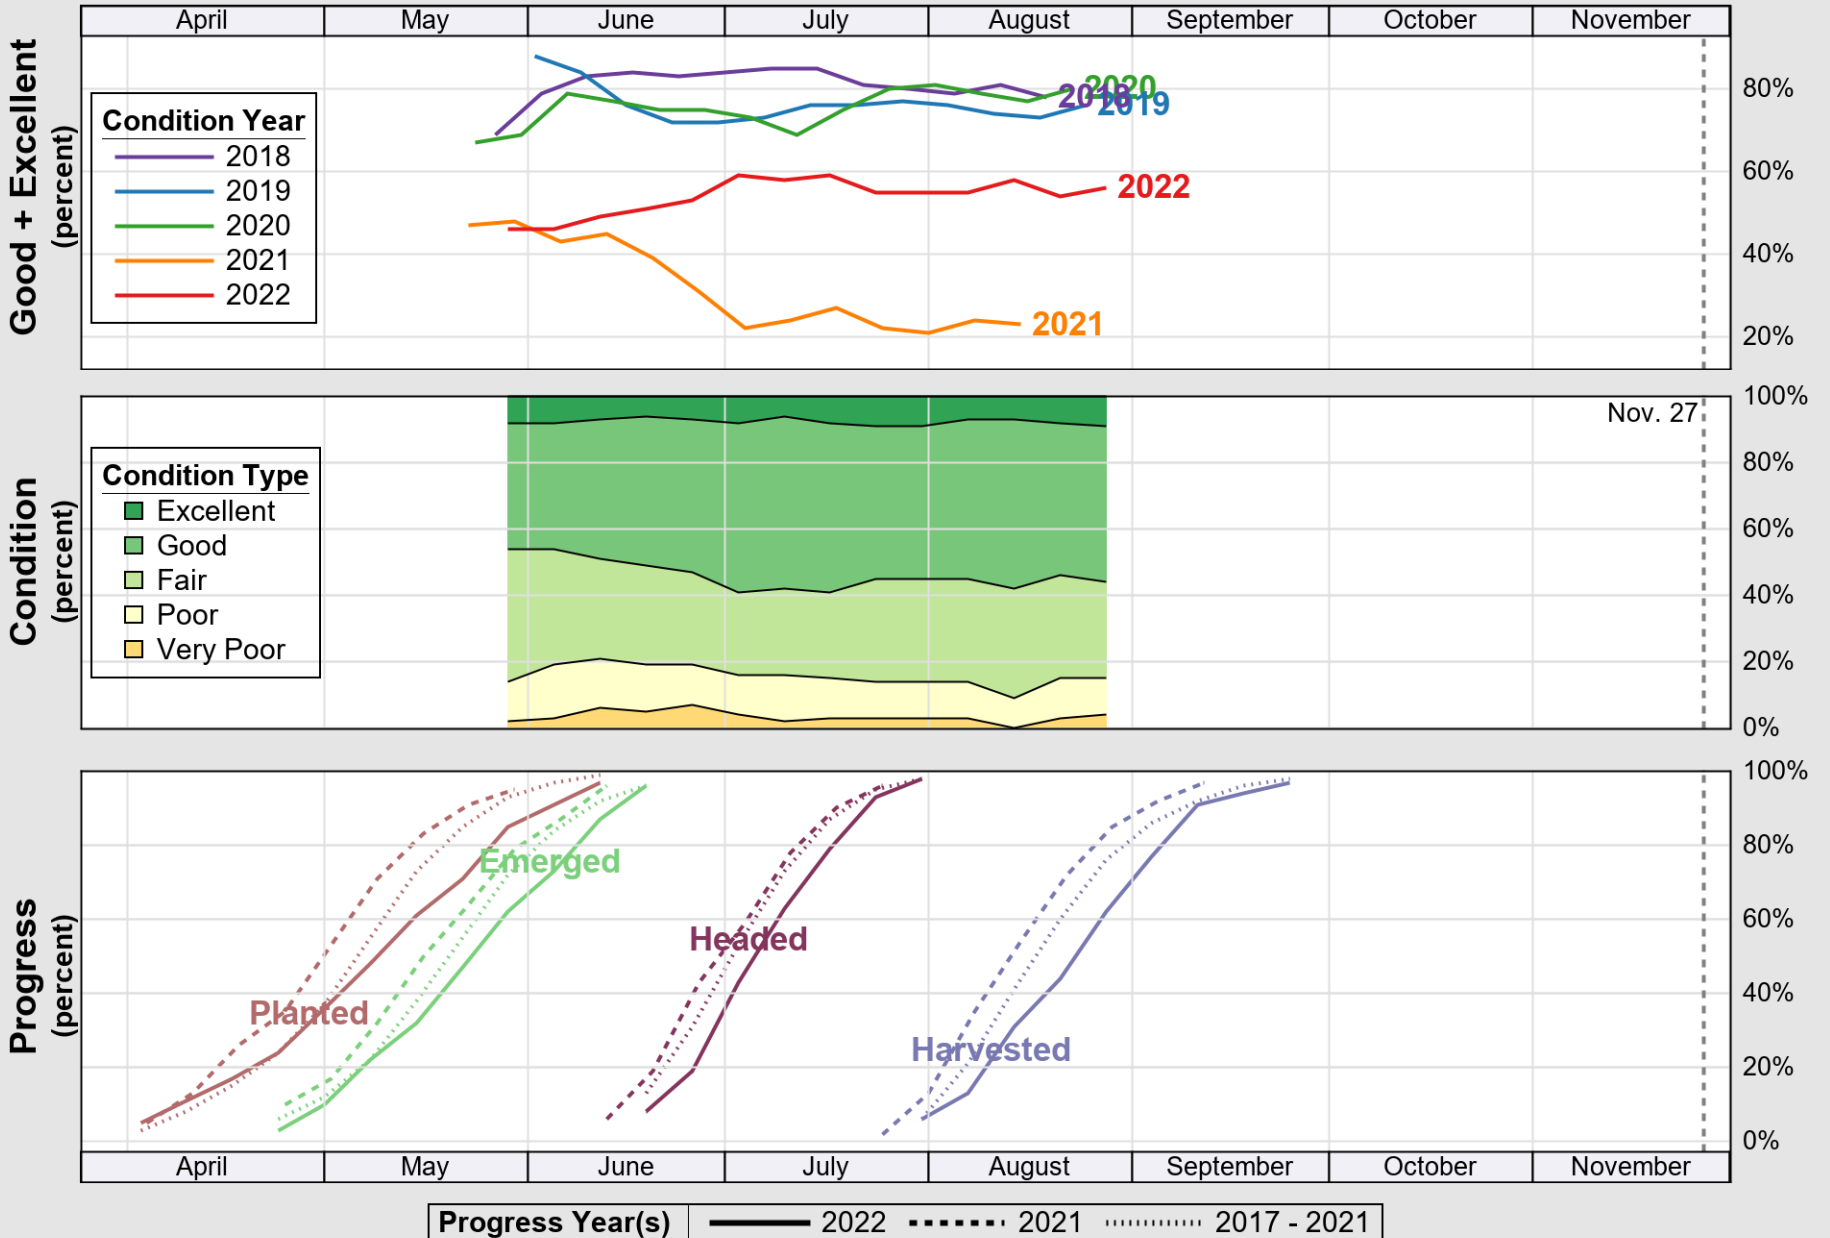

# Crop Progress and Condition: Barley in United States , 2022

NASS

Source: National Agricultural Statistics Service (NASS), Crop Progress Report

USDA

# Crop Progress and Condition: Corn in United States , 2022

NASS

Source: National Agricultural Statistics Service (NASS), Crop Progress Report

USDA