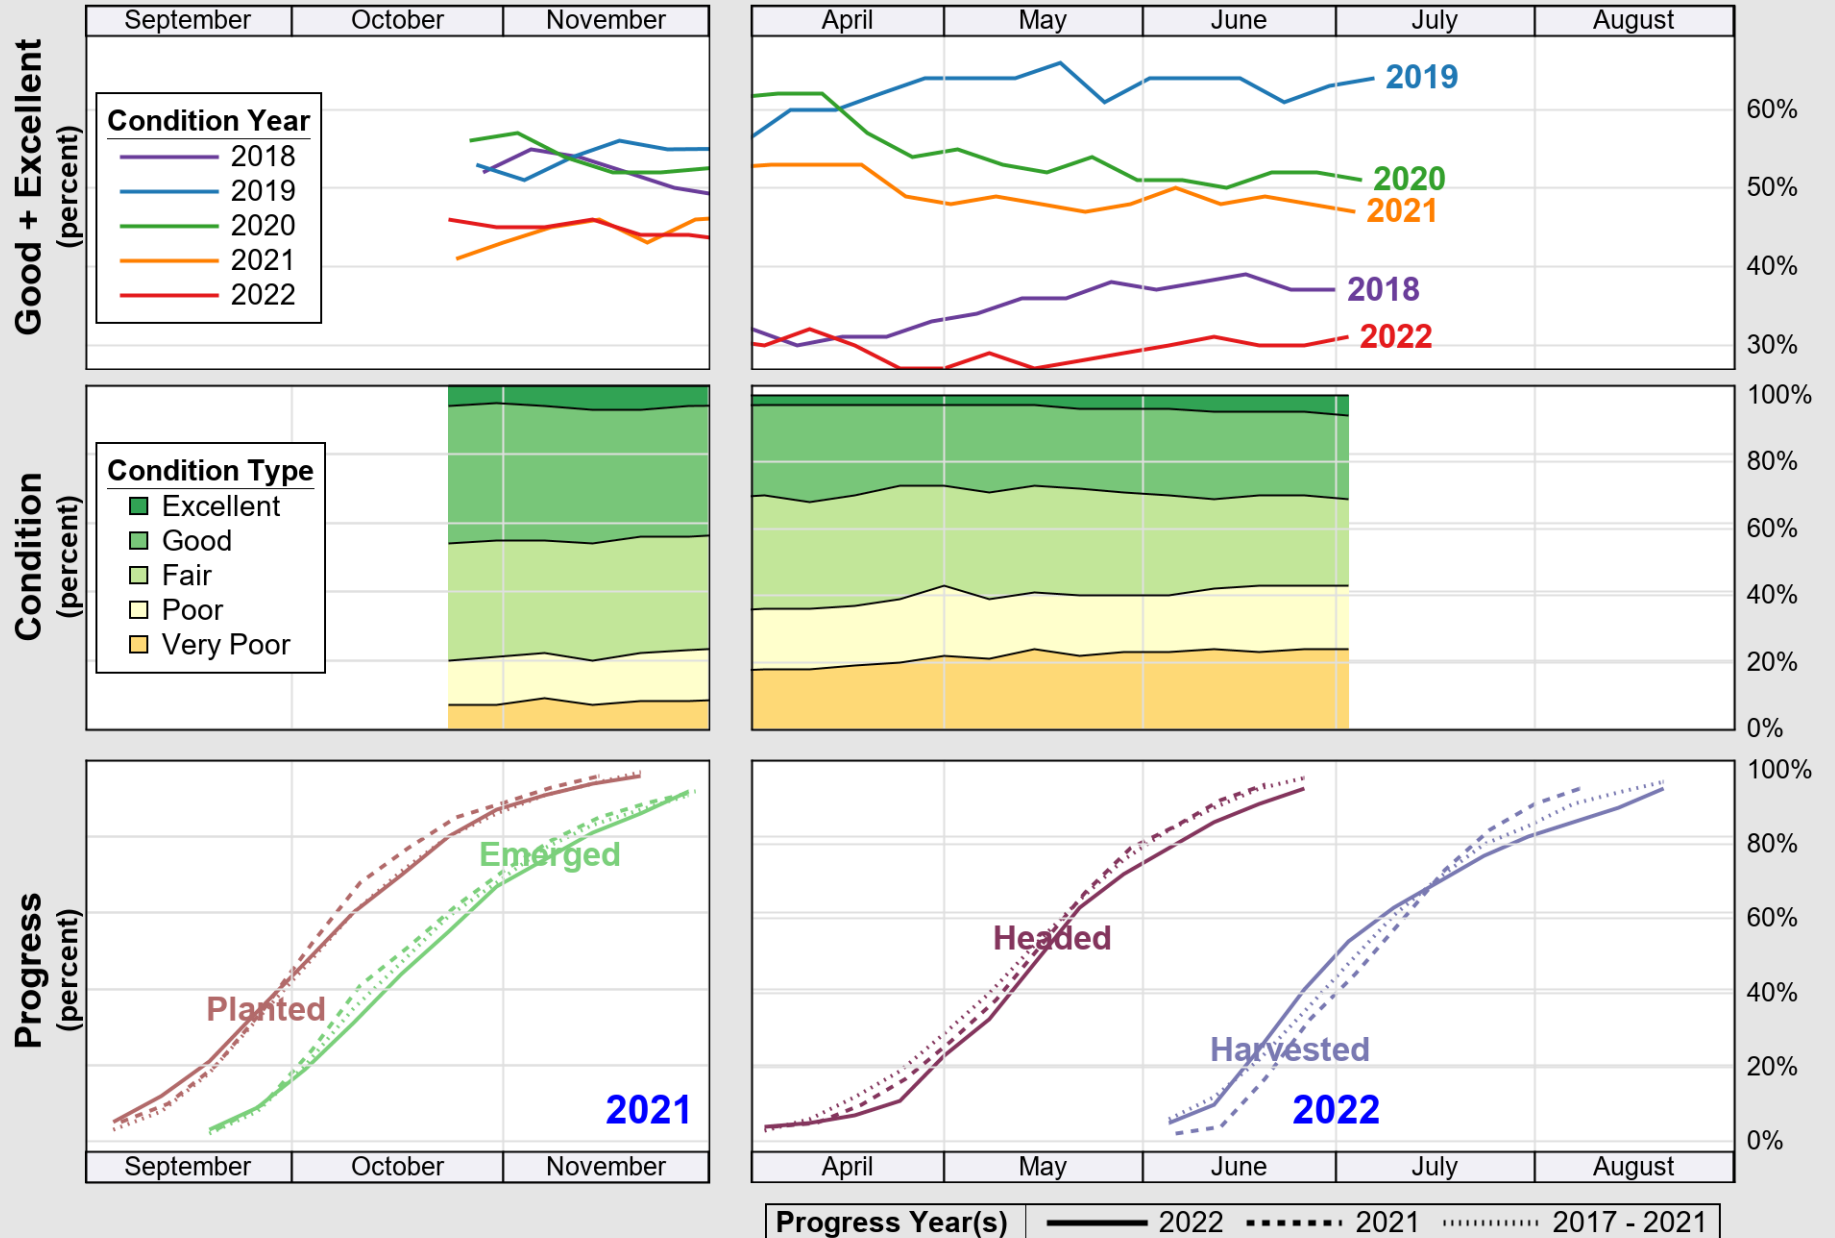

# Crop Progress and Condition: Sugar Beets in United States , 2022

NASS

Source: National Agricultural Statistics Service (NASS), Crop Progress Report

USDA

# Crop Progress and Condition: Sunflower in United States , 2022

NASS

Source: National Agricultural Statistics Service (NASS), Crop Progress Report

USDA

# Crop Progress and Condition: Winter Wheat in United States , 2022

NASS

Source: National Agricultural Statistics Service (NASS), Crop Progress Report