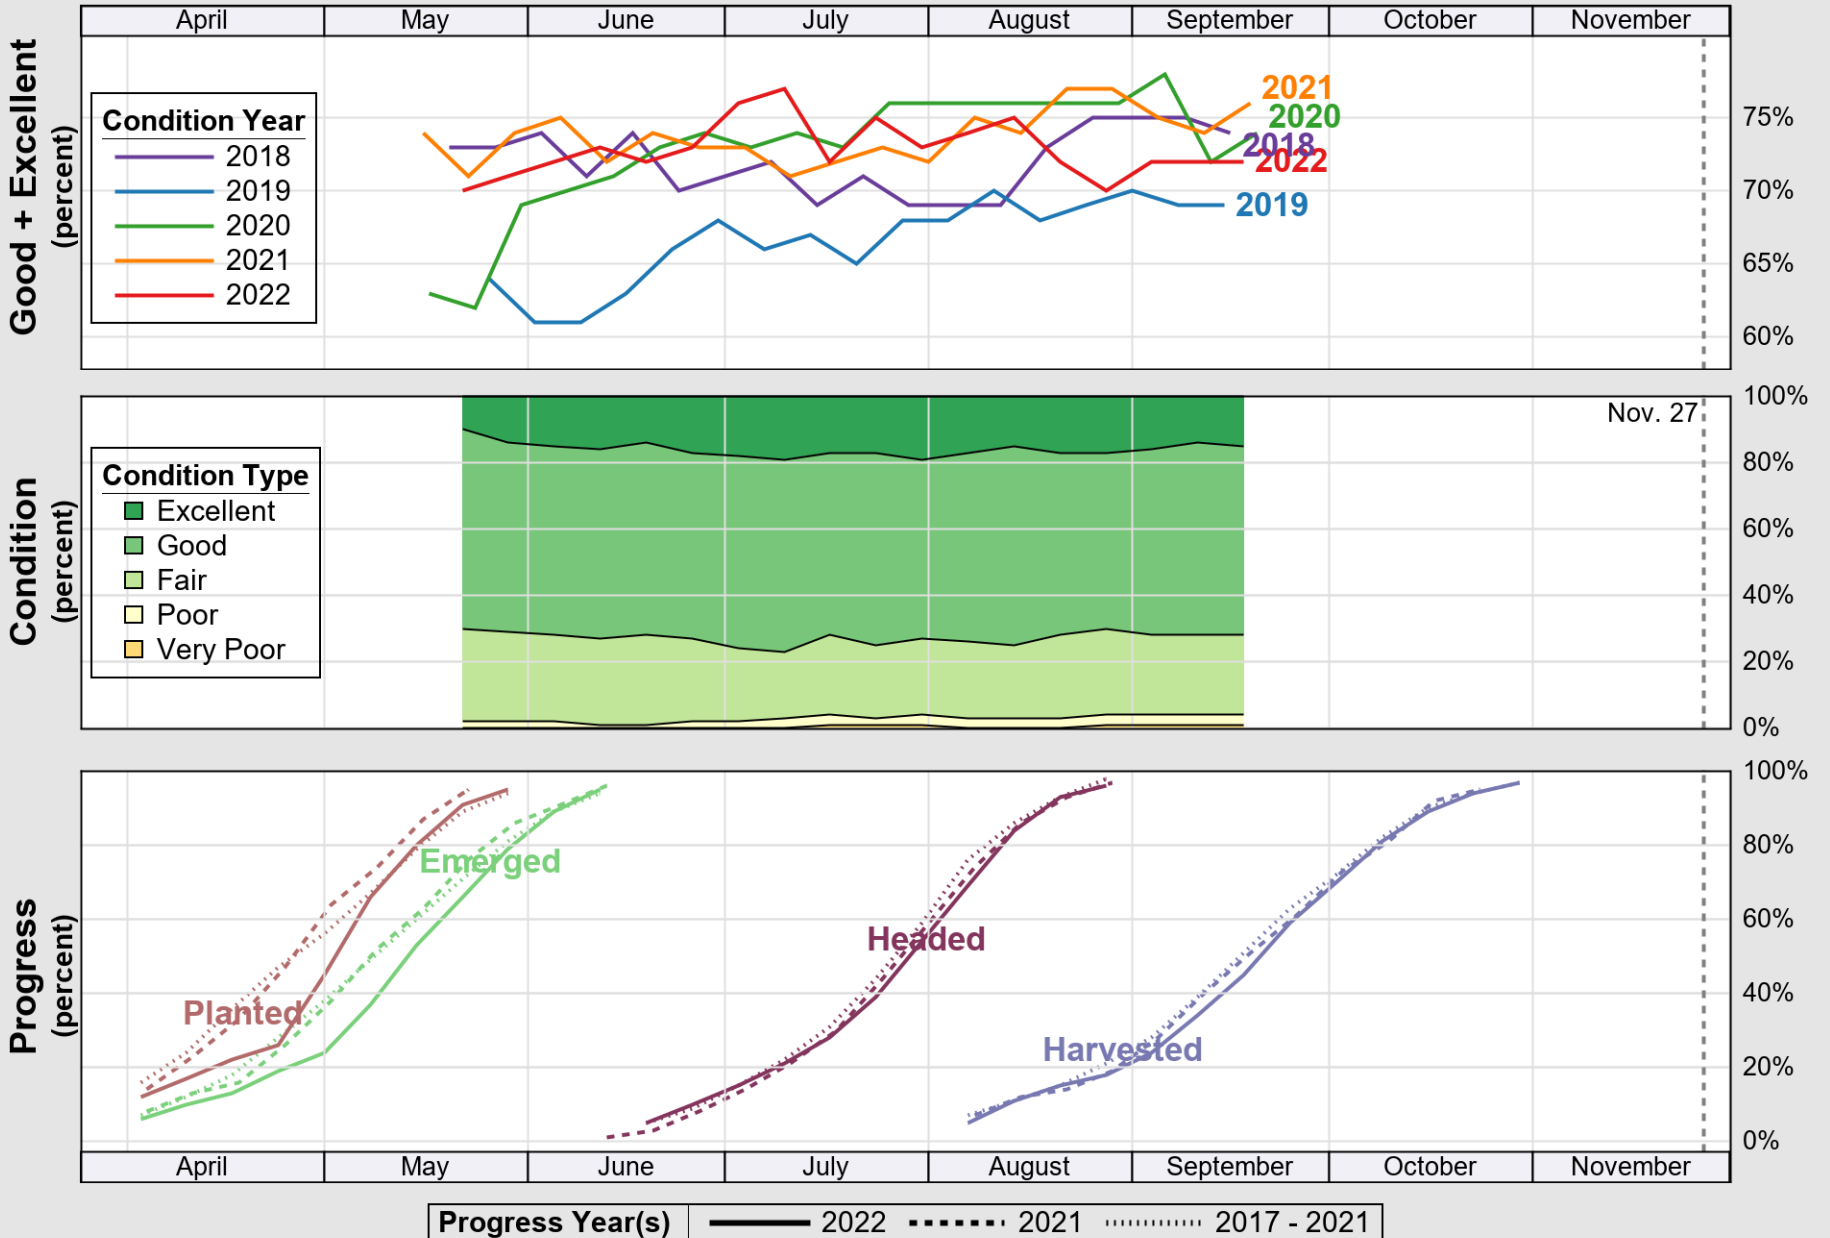

# Crop Progress and Condition: Peanuts in United States , 2022

NASS

Source: National Agricultural Statistics Service (NASS), Crop Progress Report

USDA

# Crop Progress and Condition: Rice in United States , 2022

NASS

Source: National Agricultural Statistics Service (NASS), Crop Progress Report

USDA