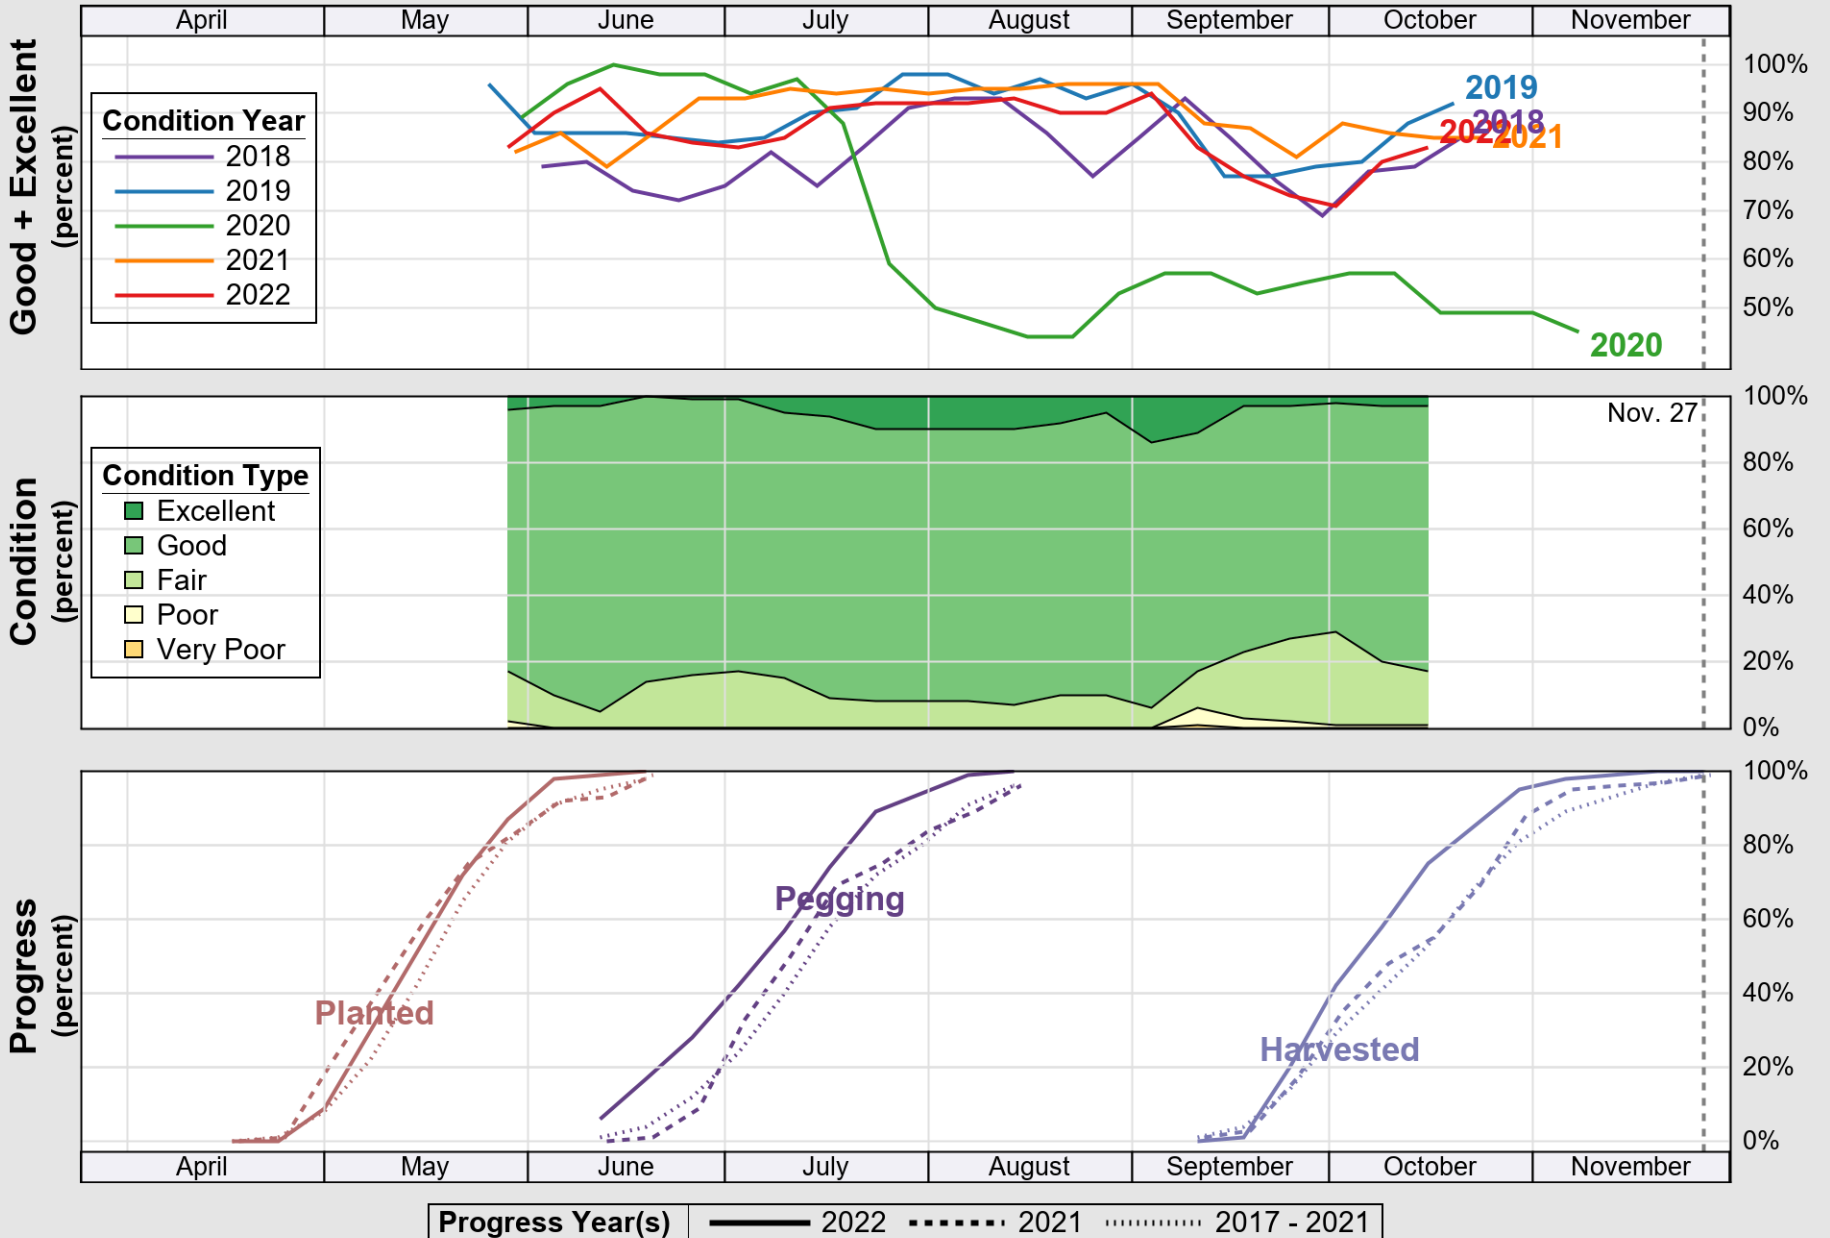

# Crop Progress and Condition: Pasture and Range in Virginia , 2022

NASS

Source: National Agricultural Statistics Service (NASS), Crop Progress Report

USDA

# Crop Progress and Condition: Peanuts in Virginia , 2022

NASS

Source: National Agricultural Statistics Service (NASS), Crop Progress Report

USDA