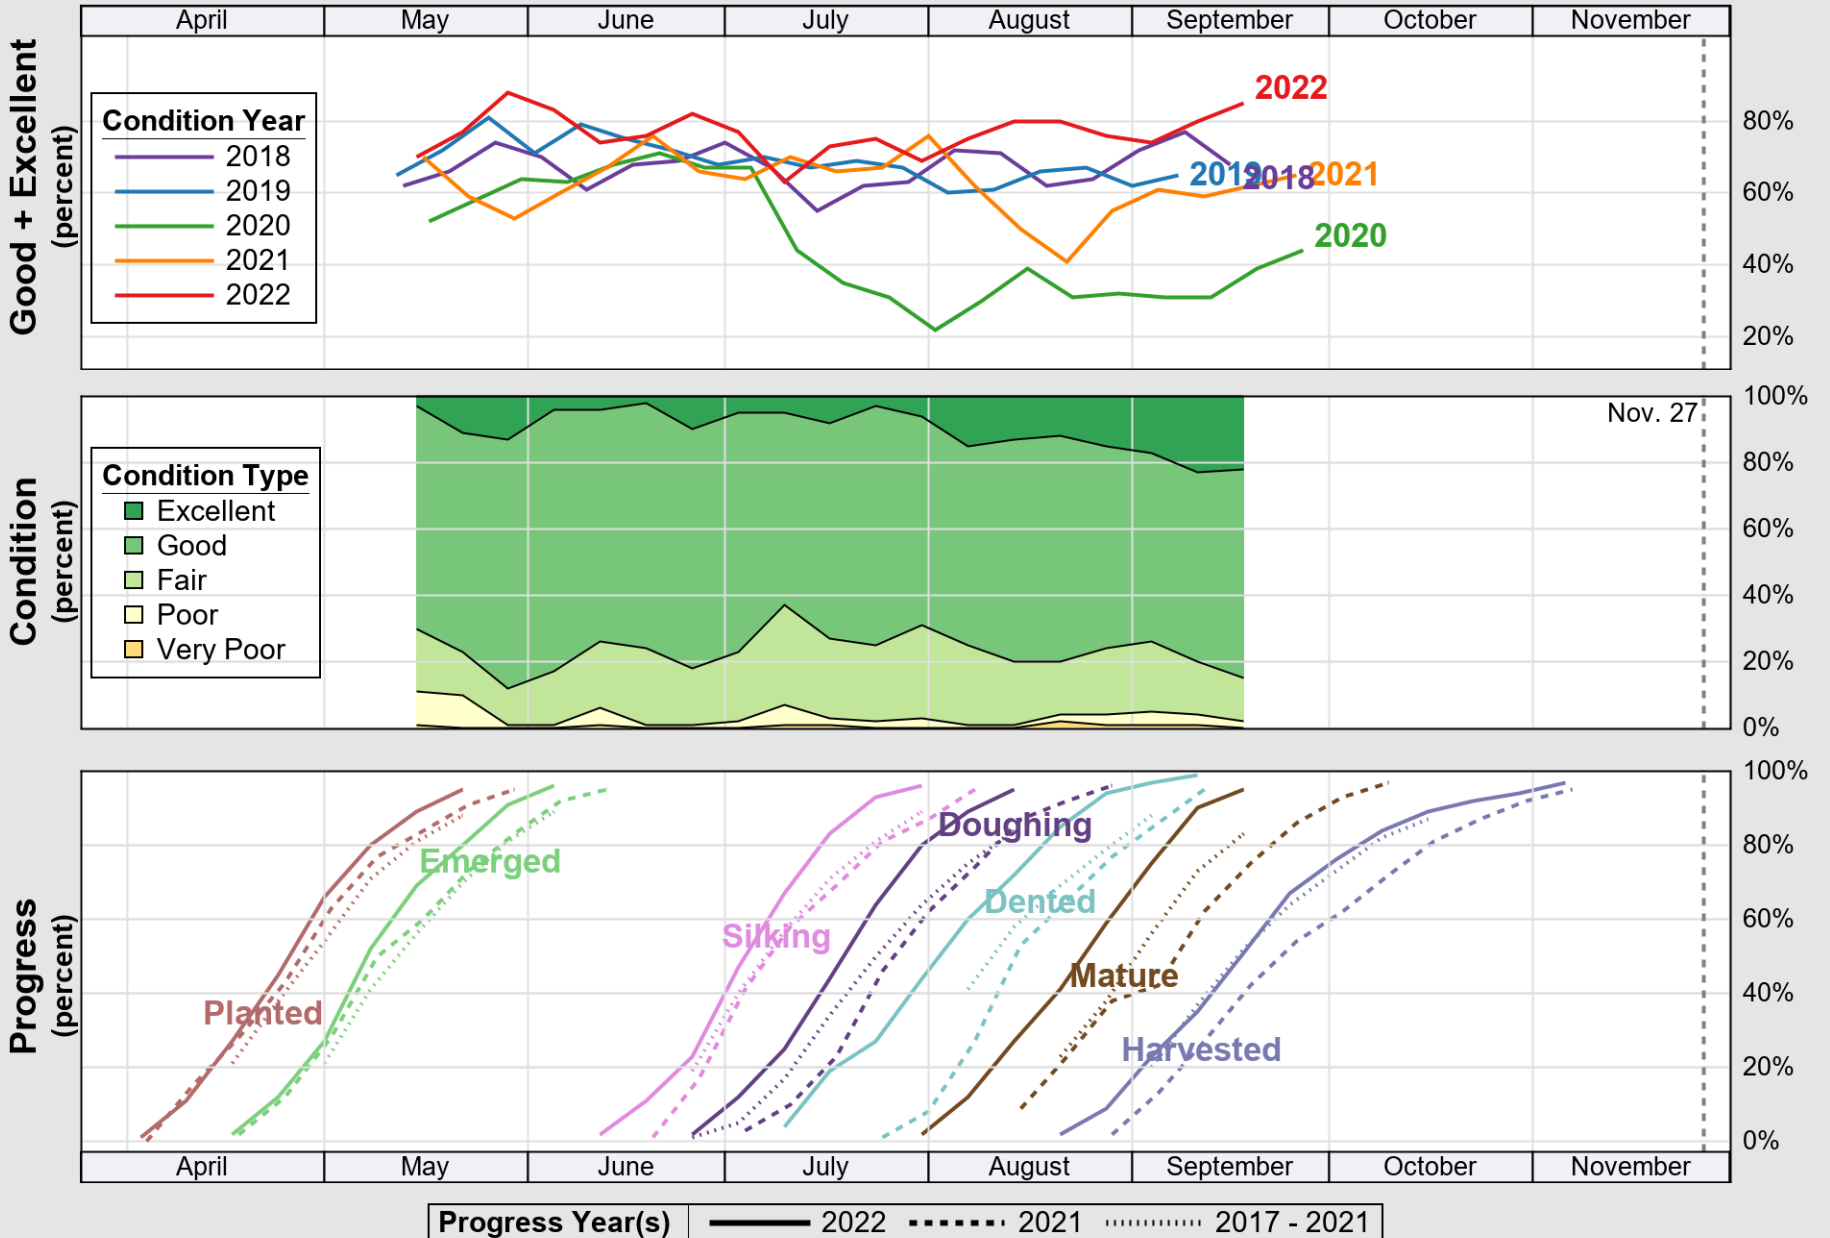

# Crop Progress and Condition: Corn in Virginia , 2022

NASS

Source: National Agricultural Statistics Service (NASS), Crop Progress Report

USDA