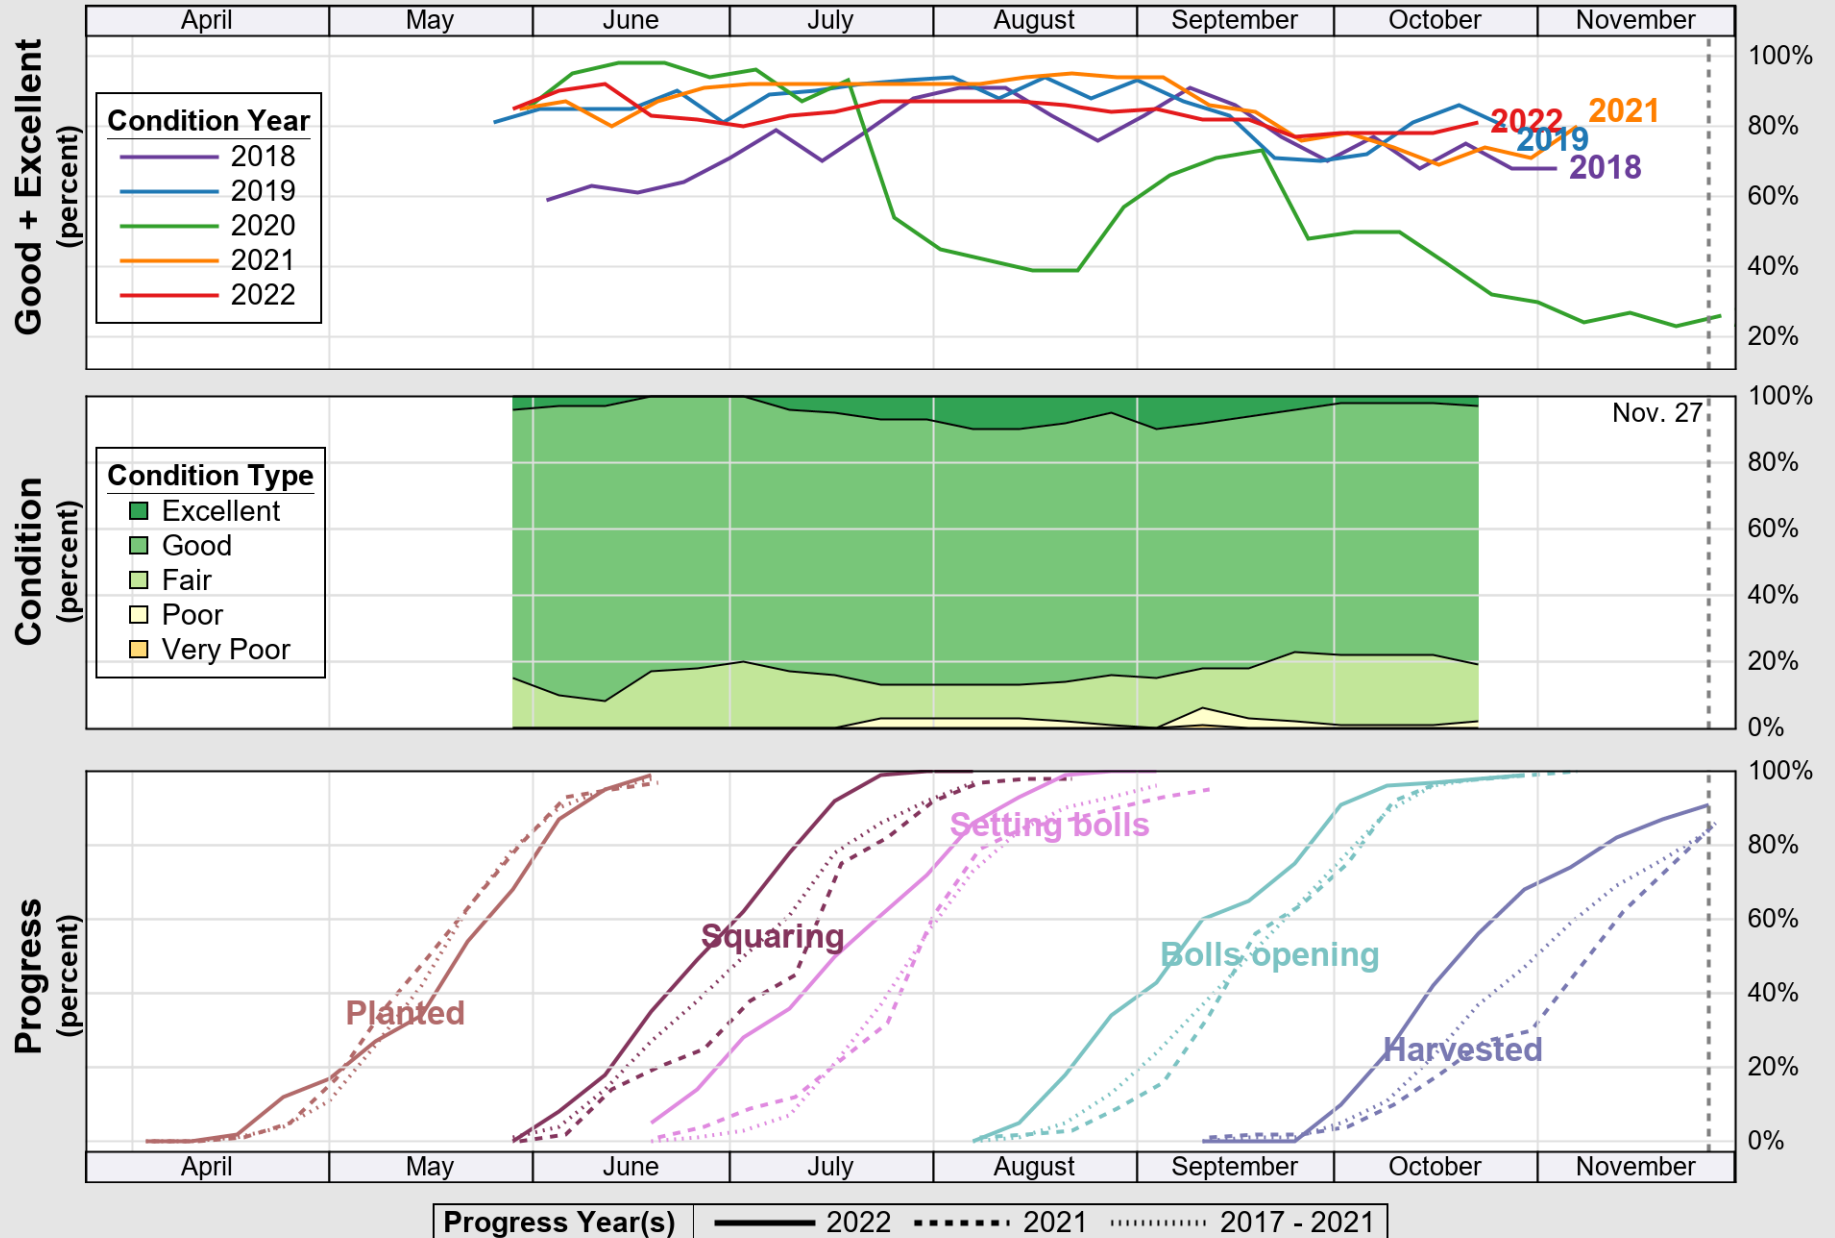

# Crop Progress and Condition: Corn in Virginia , 2022

NASS

Source: National Agricultural Statistics Service (NASS), Crop Progress Report

USDA

# Crop Progress and Condition: Cotton in Virginia , 2022

NASS

Source: National Agricultural Statistics Service (NASS), Crop Progress Report

USDA