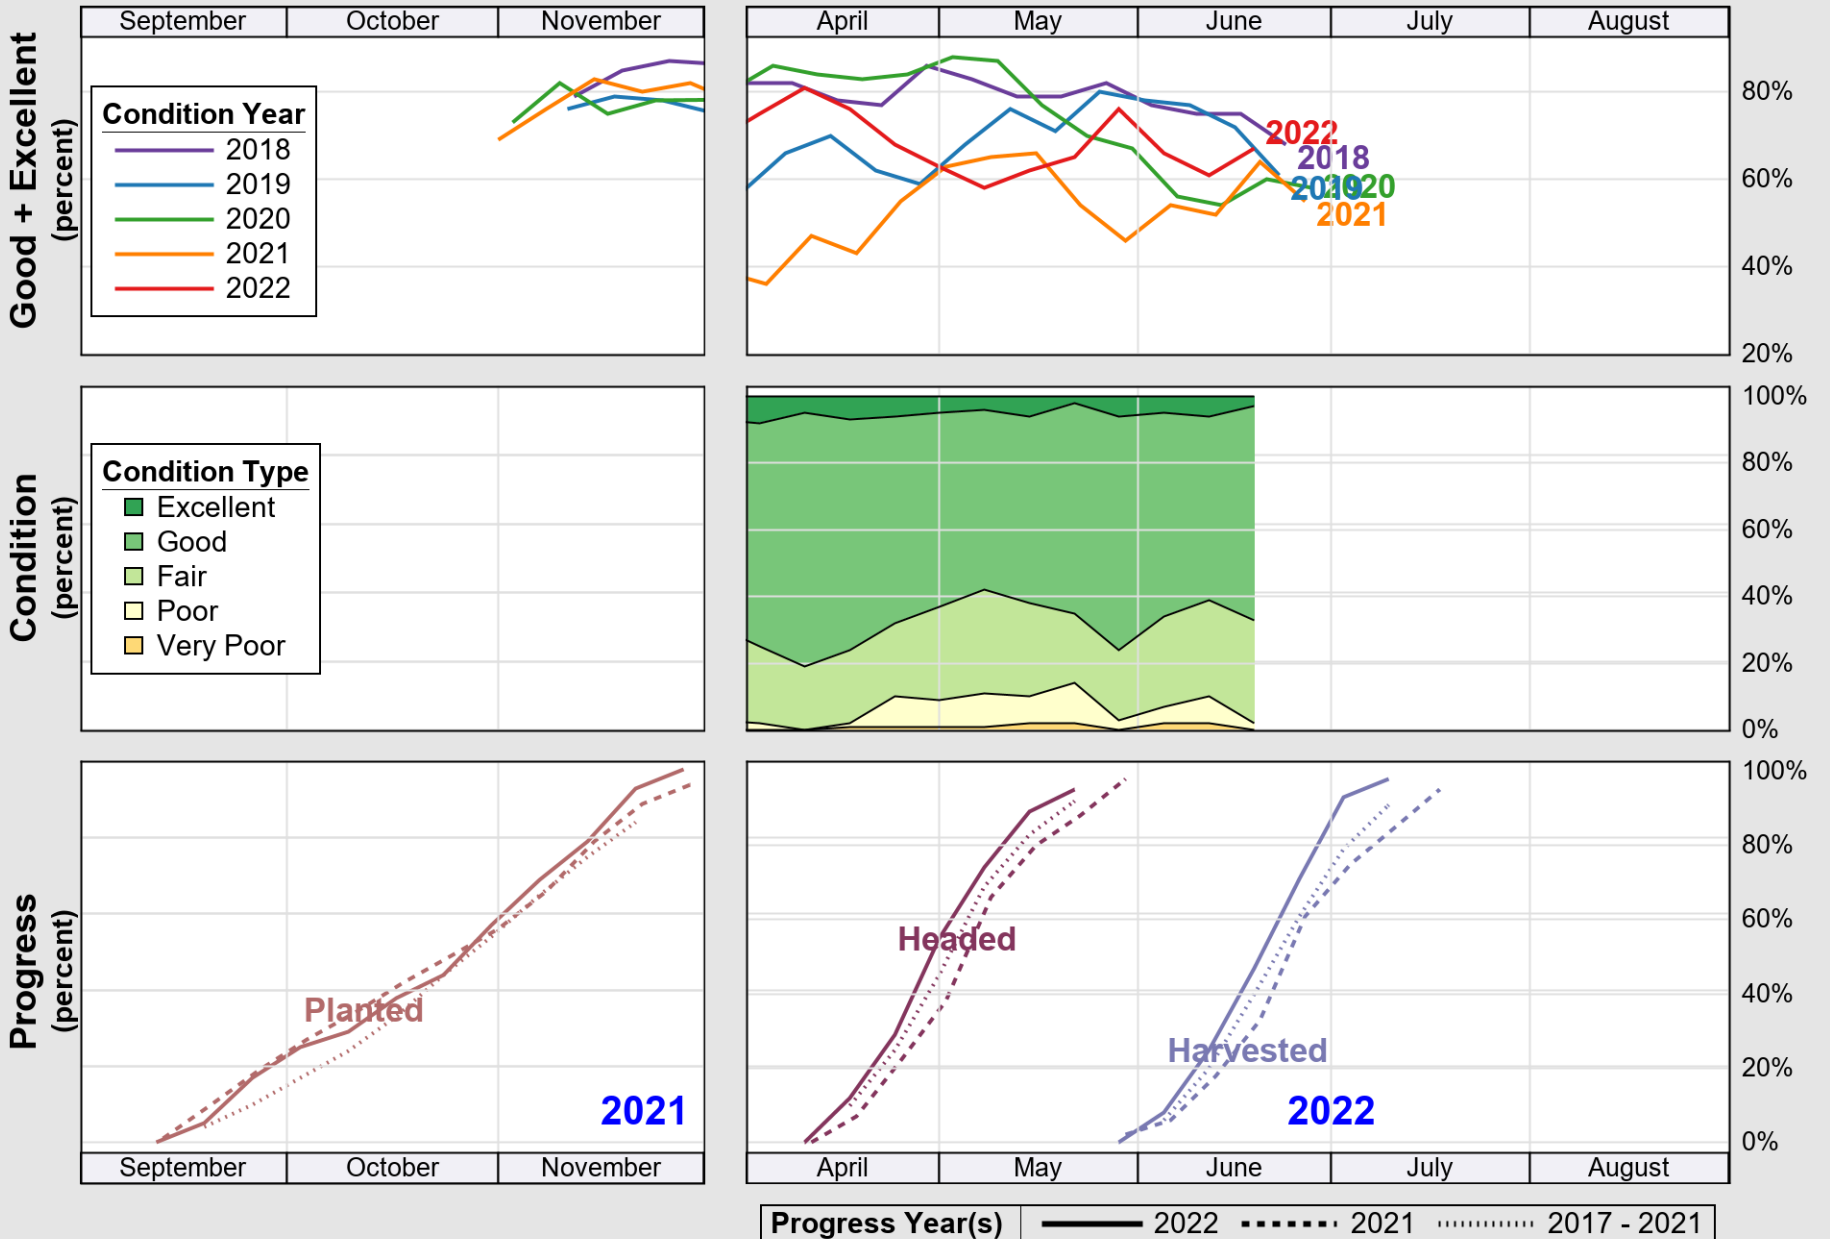

# Crop Progress and Condition: Peanuts in Virginia , 2022

NASS

Source: National Agricultural Statistics Service (NASS), Crop Progress Report

USDA

# Crop Progress and Condition: Soybeans in Virginia , 2022

NASS

Source: National Agricultural Statistics Service (NASS), Crop Progress Report

USDA

# Crop Progress and Condition: Winter Wheat in Virginia , 2022

NASS

Source: National Agricultural Statistics Service (NASS), Crop Progress Report