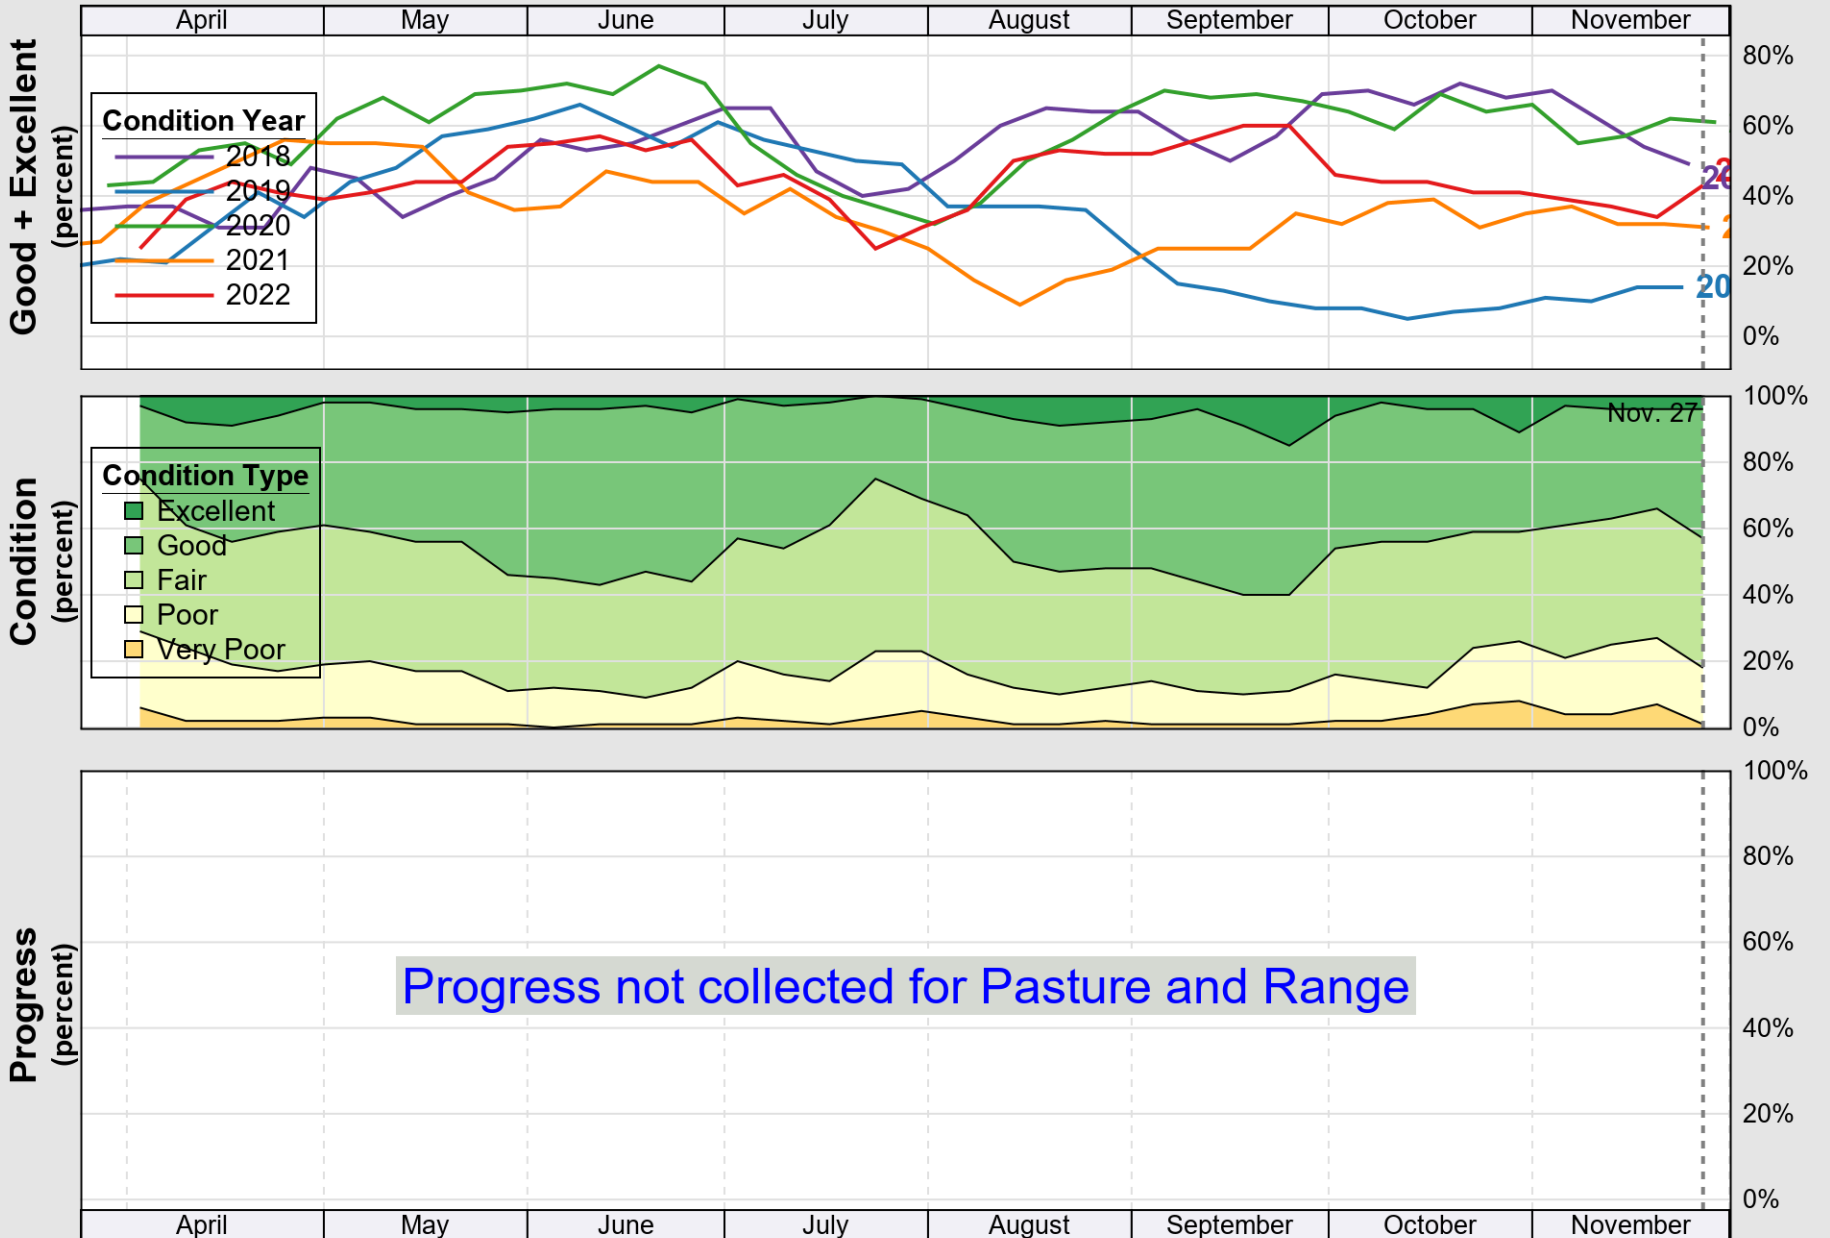

# Crop Progress and Condition: Cotton in Virginia , 2022

NASS

Source: National Agricultural Statistics Service (NASS), Crop Progress Report

USDA

# Crop Progress and Condition: Pasture and Range in Virginia , 2022

NASS

Source: National Agricultural Statistics Service (NASS), Crop Progress Report

USDA