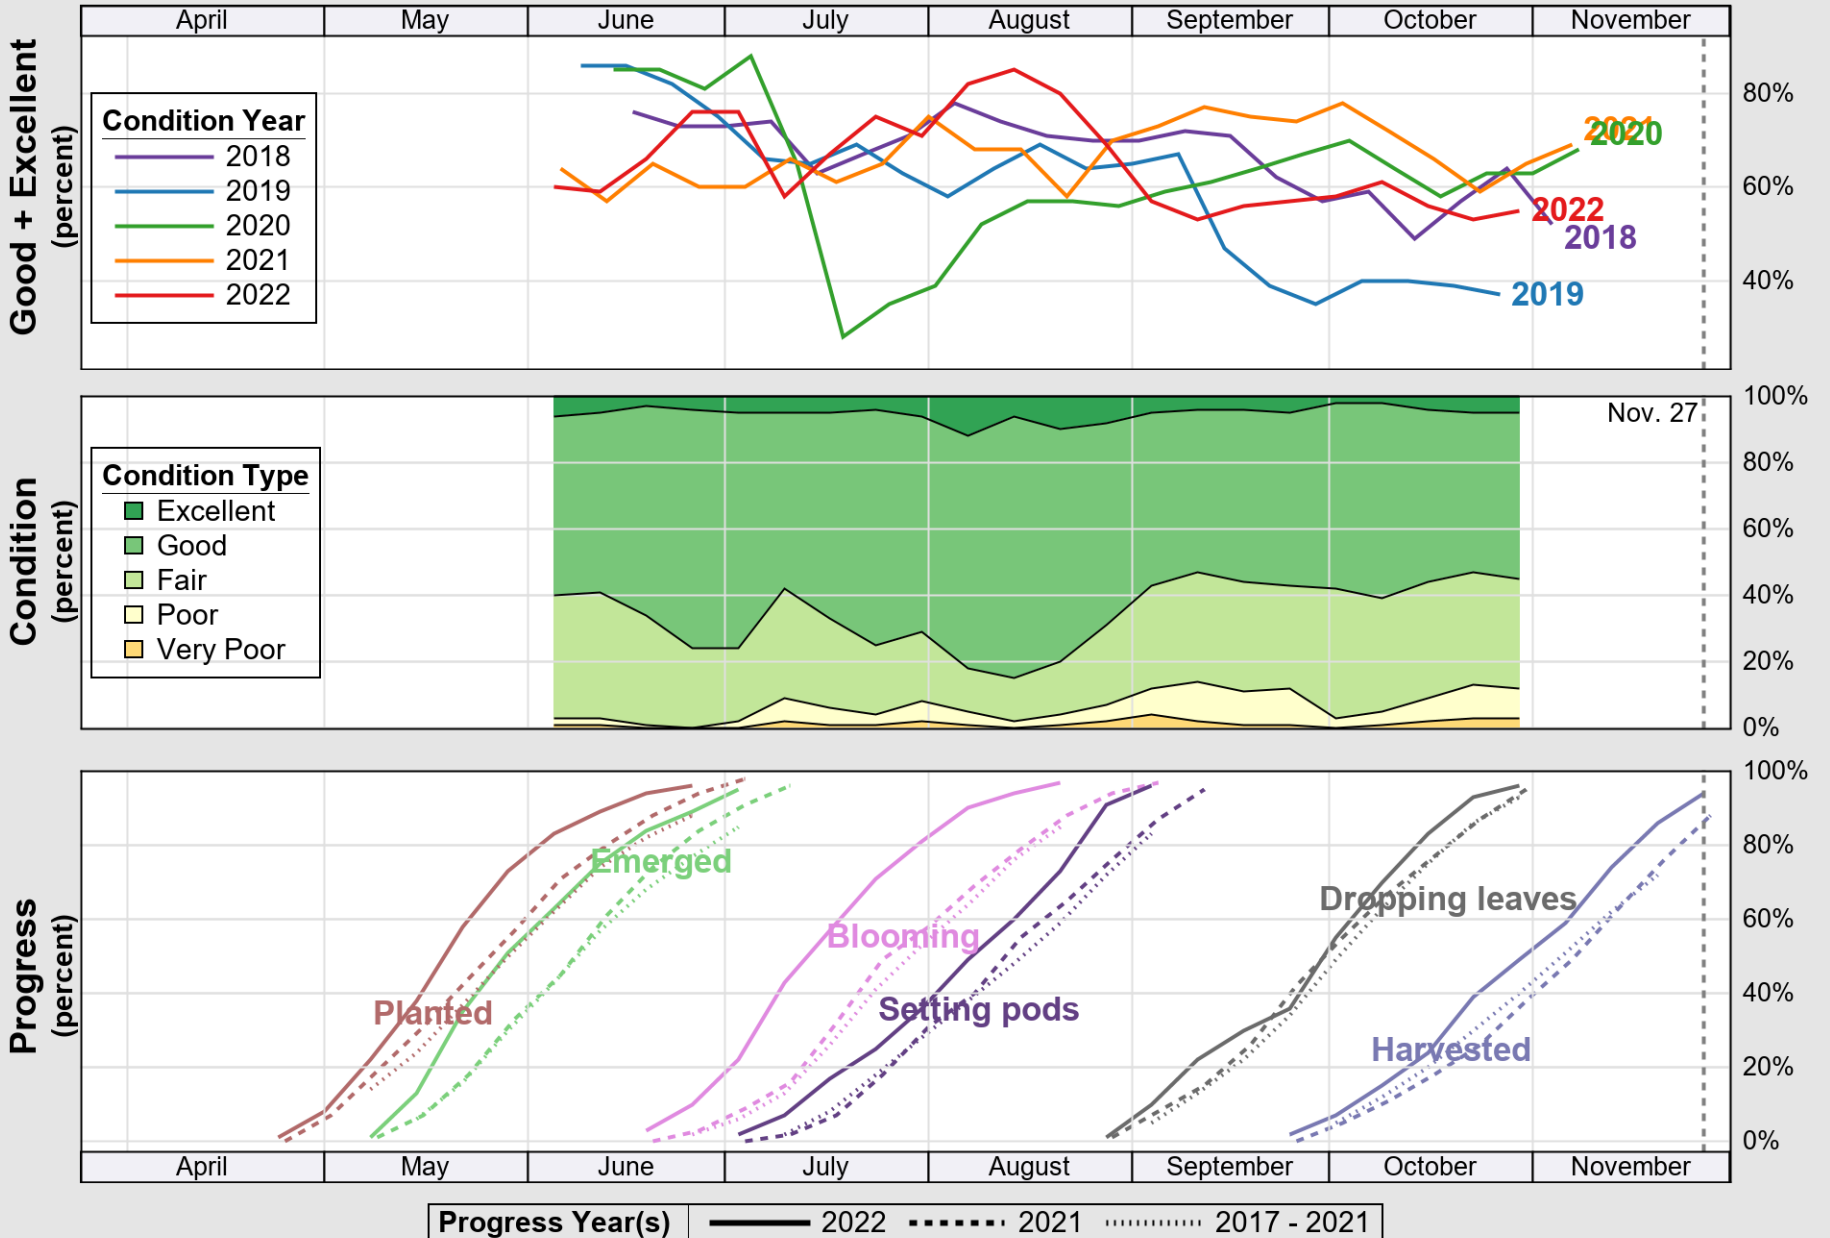

# Crop Progress and Condition: Pasture and Range in Virginia , 2022

NASS

Source: National Agricultural Statistics Service (NASS), Crop Progress Report

USDA

# Crop Progress and Condition: Peanuts in Virginia , 2022

NASS

Source: National Agricultural Statistics Service (NASS), Crop Progress Report

USDA

# Crop Progress and Condition: Soybeans in Virginia , 2022

NASS

Source: National Agricultural Statistics Service (NASS), Crop Progress Report

USDA