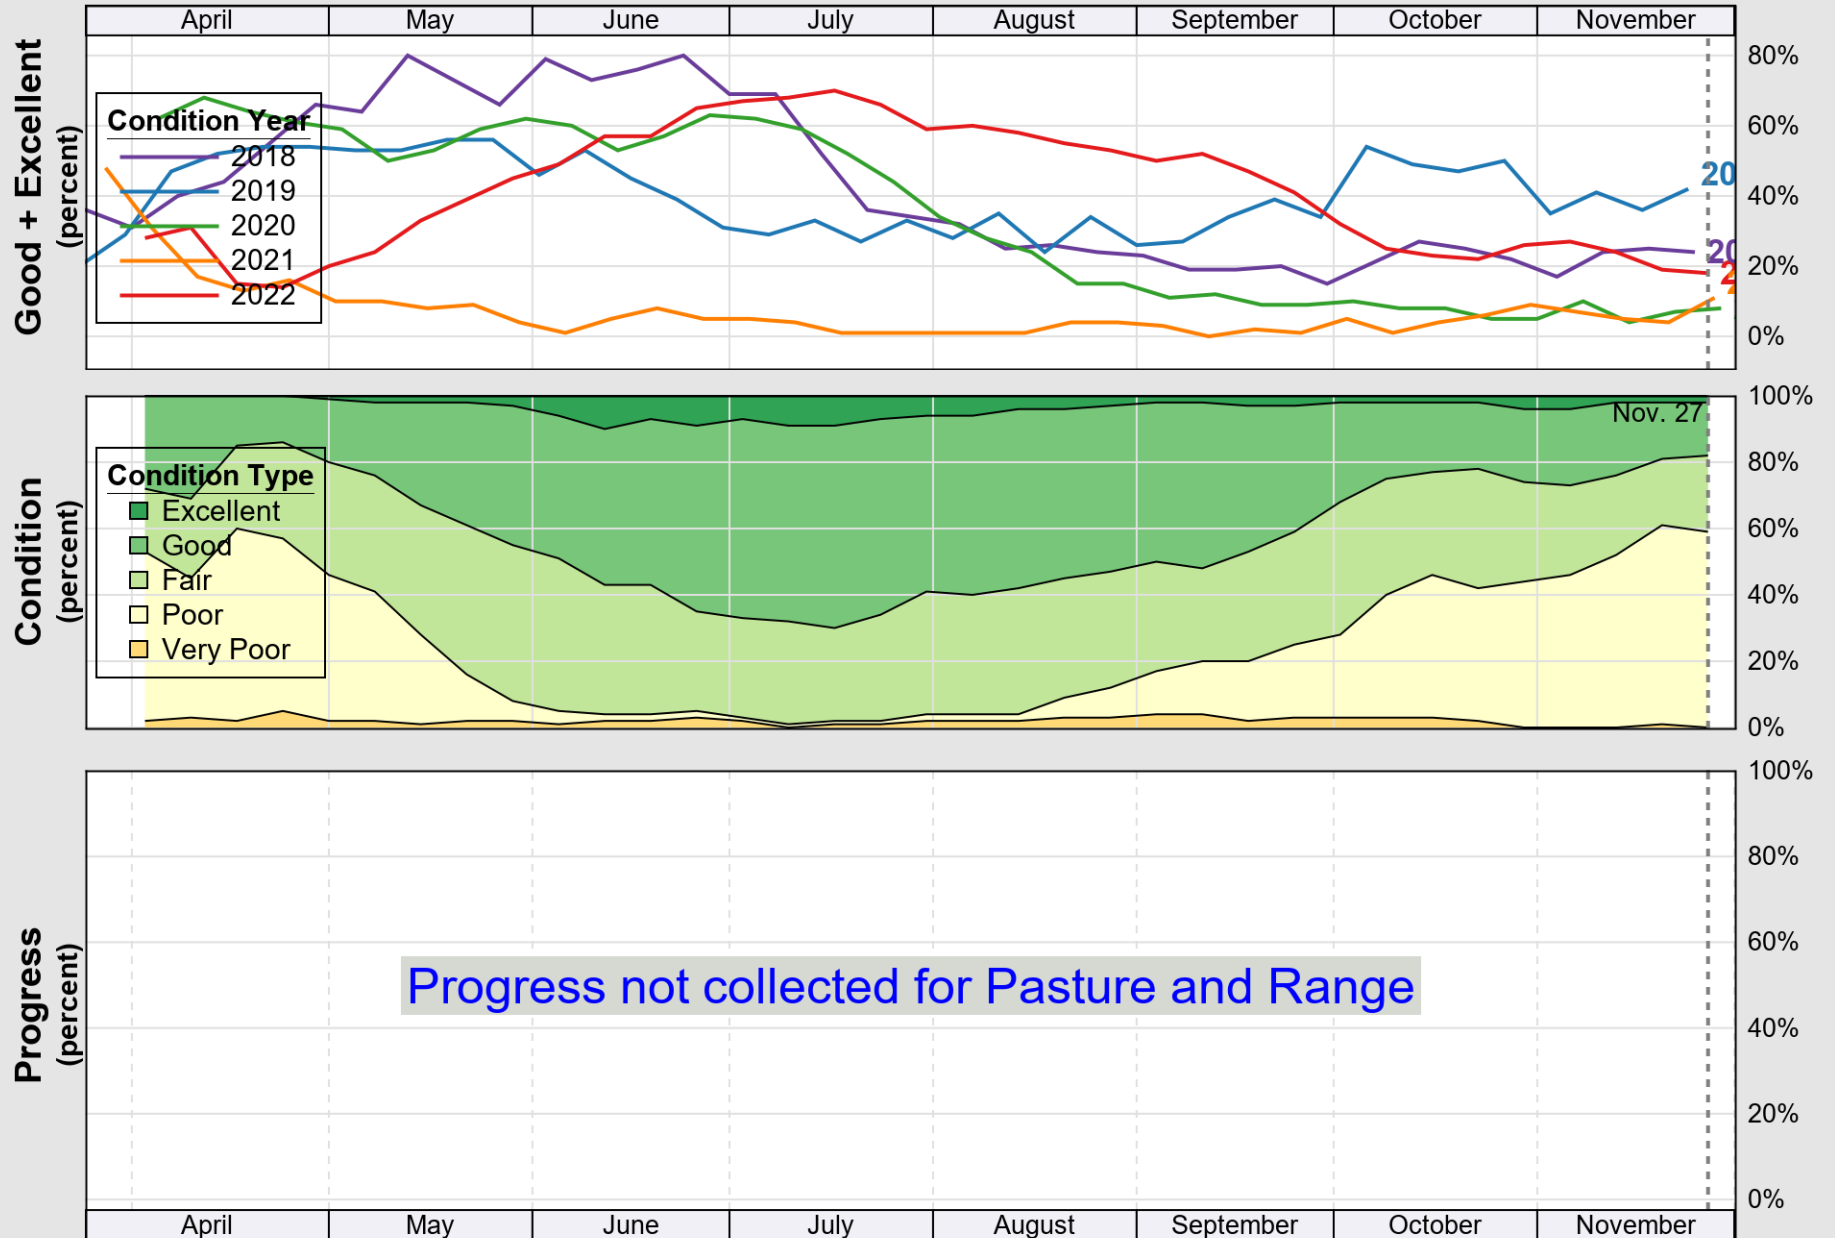

# Crop Progress and Condition: Corn in Washington , 2022

NASS

Source: National Agricultural Statistics Service (NASS), Crop Progress Report

USDA

# Crop Progress and Condition: Oats in Washington , 2022

NASS

Progress Year(s) ——— 2022    ..... 2021    ..... 2017 - 2021

Source: National Agricultural Statistics Service (NASS), Crop Progress Report

USDA

# Crop Progress and Condition: Pasture and Range in Washington , 2022

NASS

Source: National Agricultural Statistics Service (NASS), Crop Progress Report

USDA