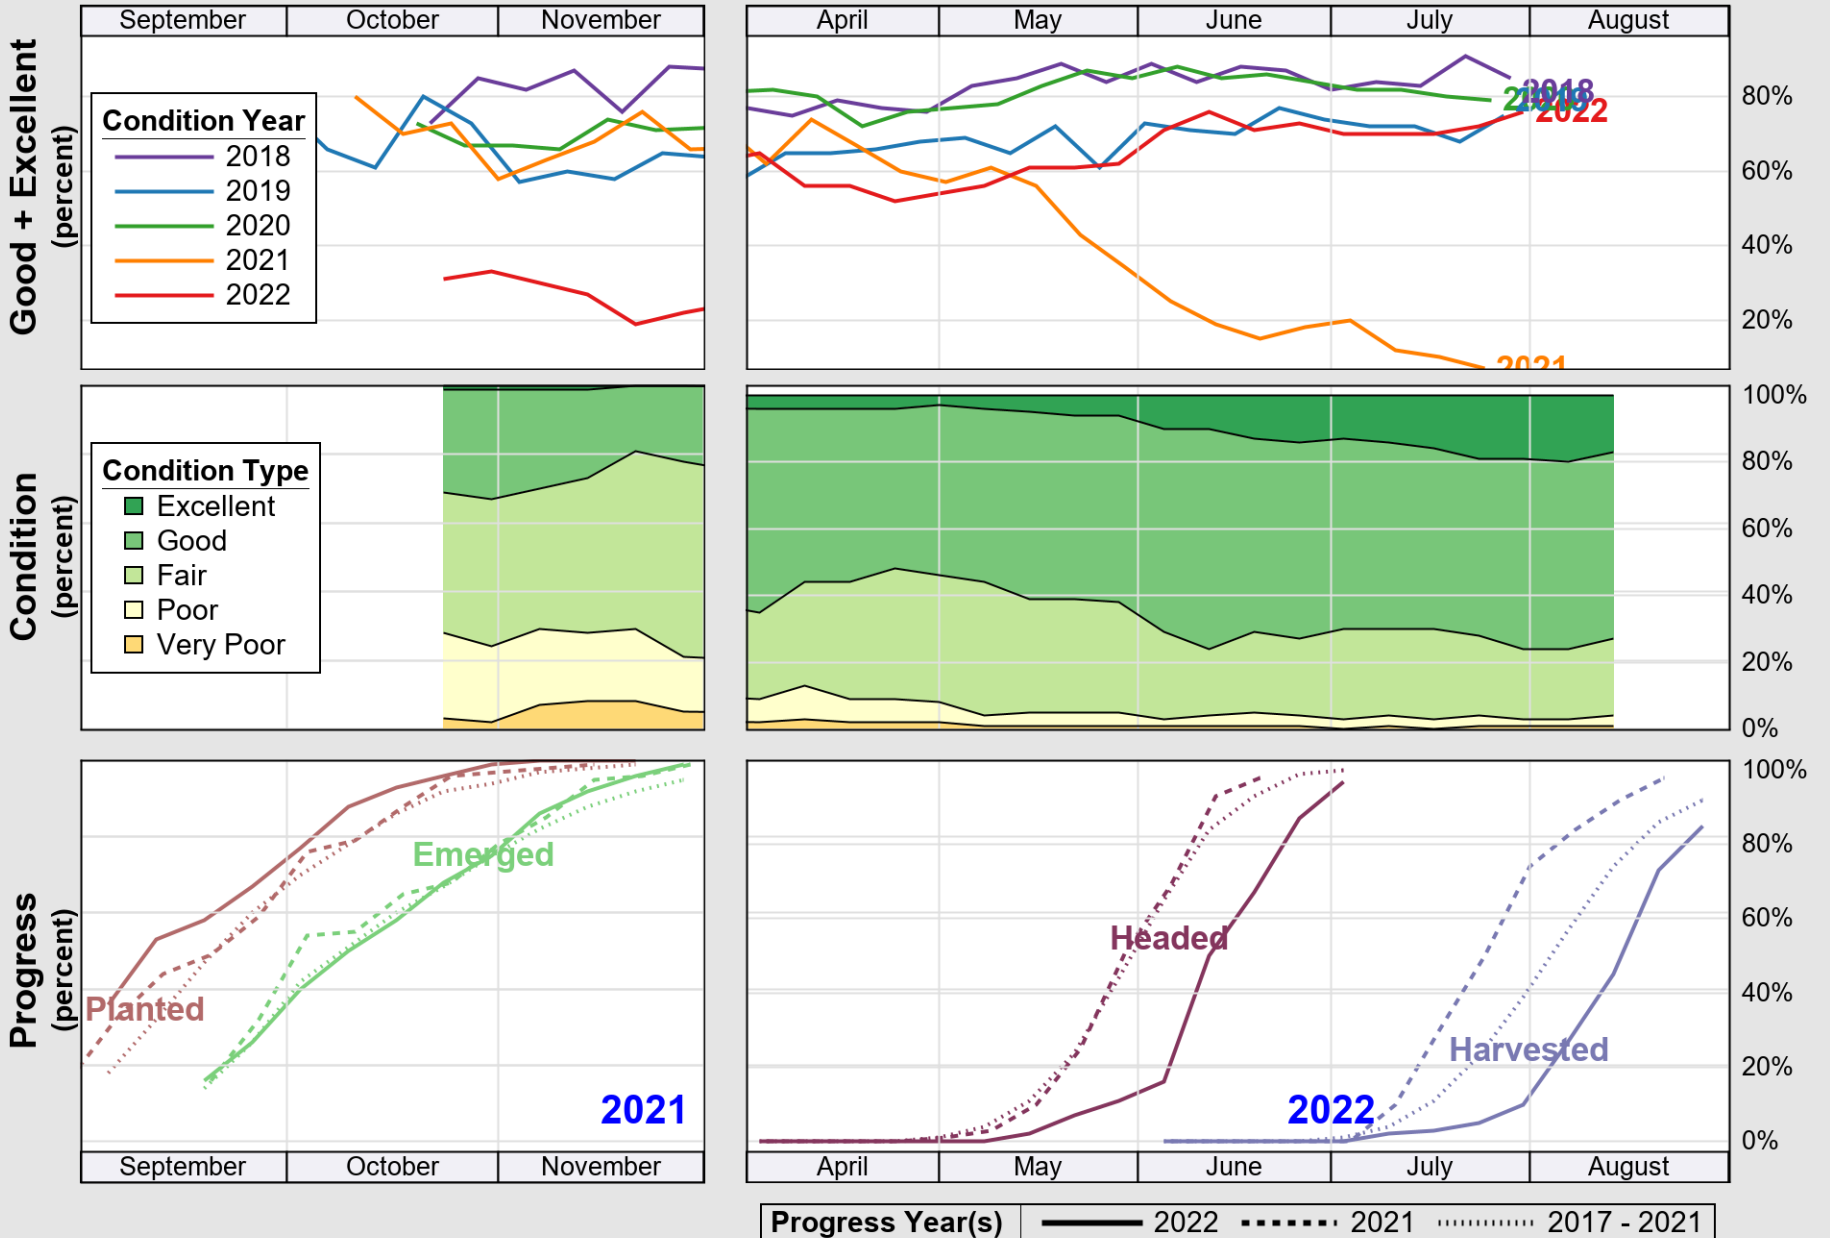

USDA

Crop Progress and Condition: Winter Wheat in Washington , 2022

NASS

Source: National Agricultural Statistics Service (NASS), Crop Progress Report