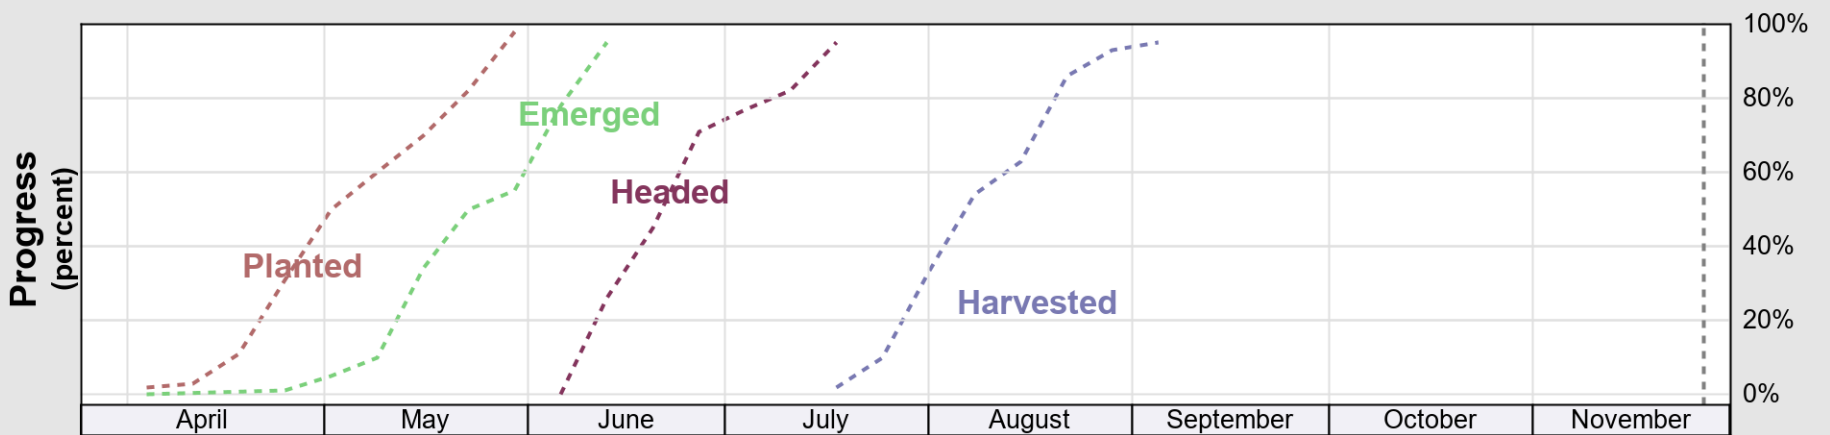

# Crop Progress and Condition: Corn in Washington , 2022

NASS

Source: National Agricultural Statistics Service (NASS), Crop Progress Report

USDA

# Crop Progress and Condition: Oats in Washington , 2022

NASS

Progress Year(s) ——— 2022    ..... 2021    ..... 2017 - 2021

Source: National Agricultural Statistics Service (NASS), Crop Progress Report

USDA