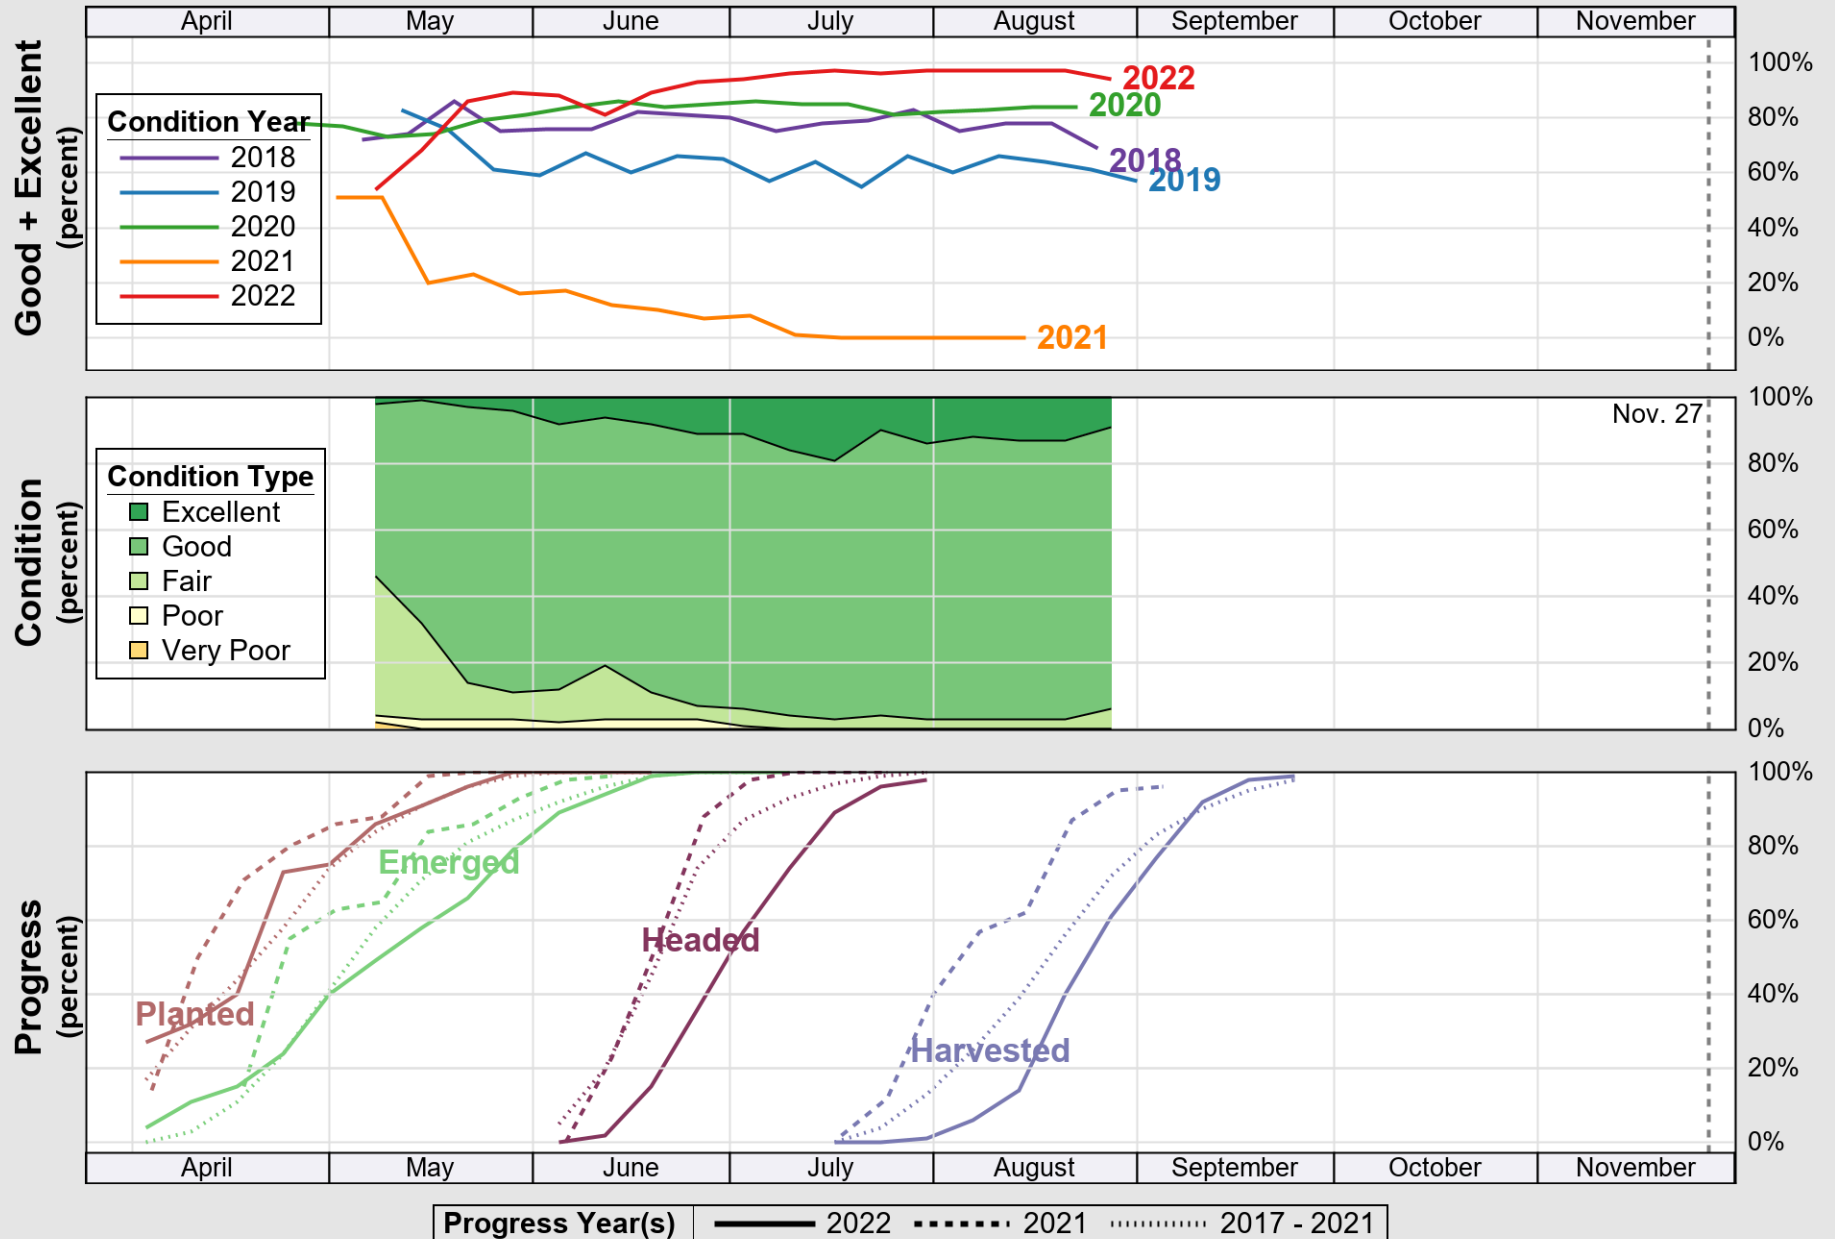

# Crop Progress and Condition: Oats in Washington , 2022

NASS

Progress Year(s) ——— 2022    ..... 2021    ..... 2017 - 2021

Source: National Agricultural Statistics Service (NASS), Crop Progress Report

USDA

# Crop Progress and Condition: Pasture and Range in Washington , 2022

NASS

Source: National Agricultural Statistics Service (NASS), Crop Progress Report

USDA

# Crop Progress and Condition: Spring Wheat in Washington , 2022

NASS

Source: National Agricultural Statistics Service (NASS), Crop Progress Report

USDA

### Crop Progress and Condition: Sugar Beets in Washington , 2022

NASS

Progress Year(s) ——— 2022    ······ 2021    ······ 2017 - 2021

Source: National Agricultural Statistics Service (NASS), Crop Progress Report