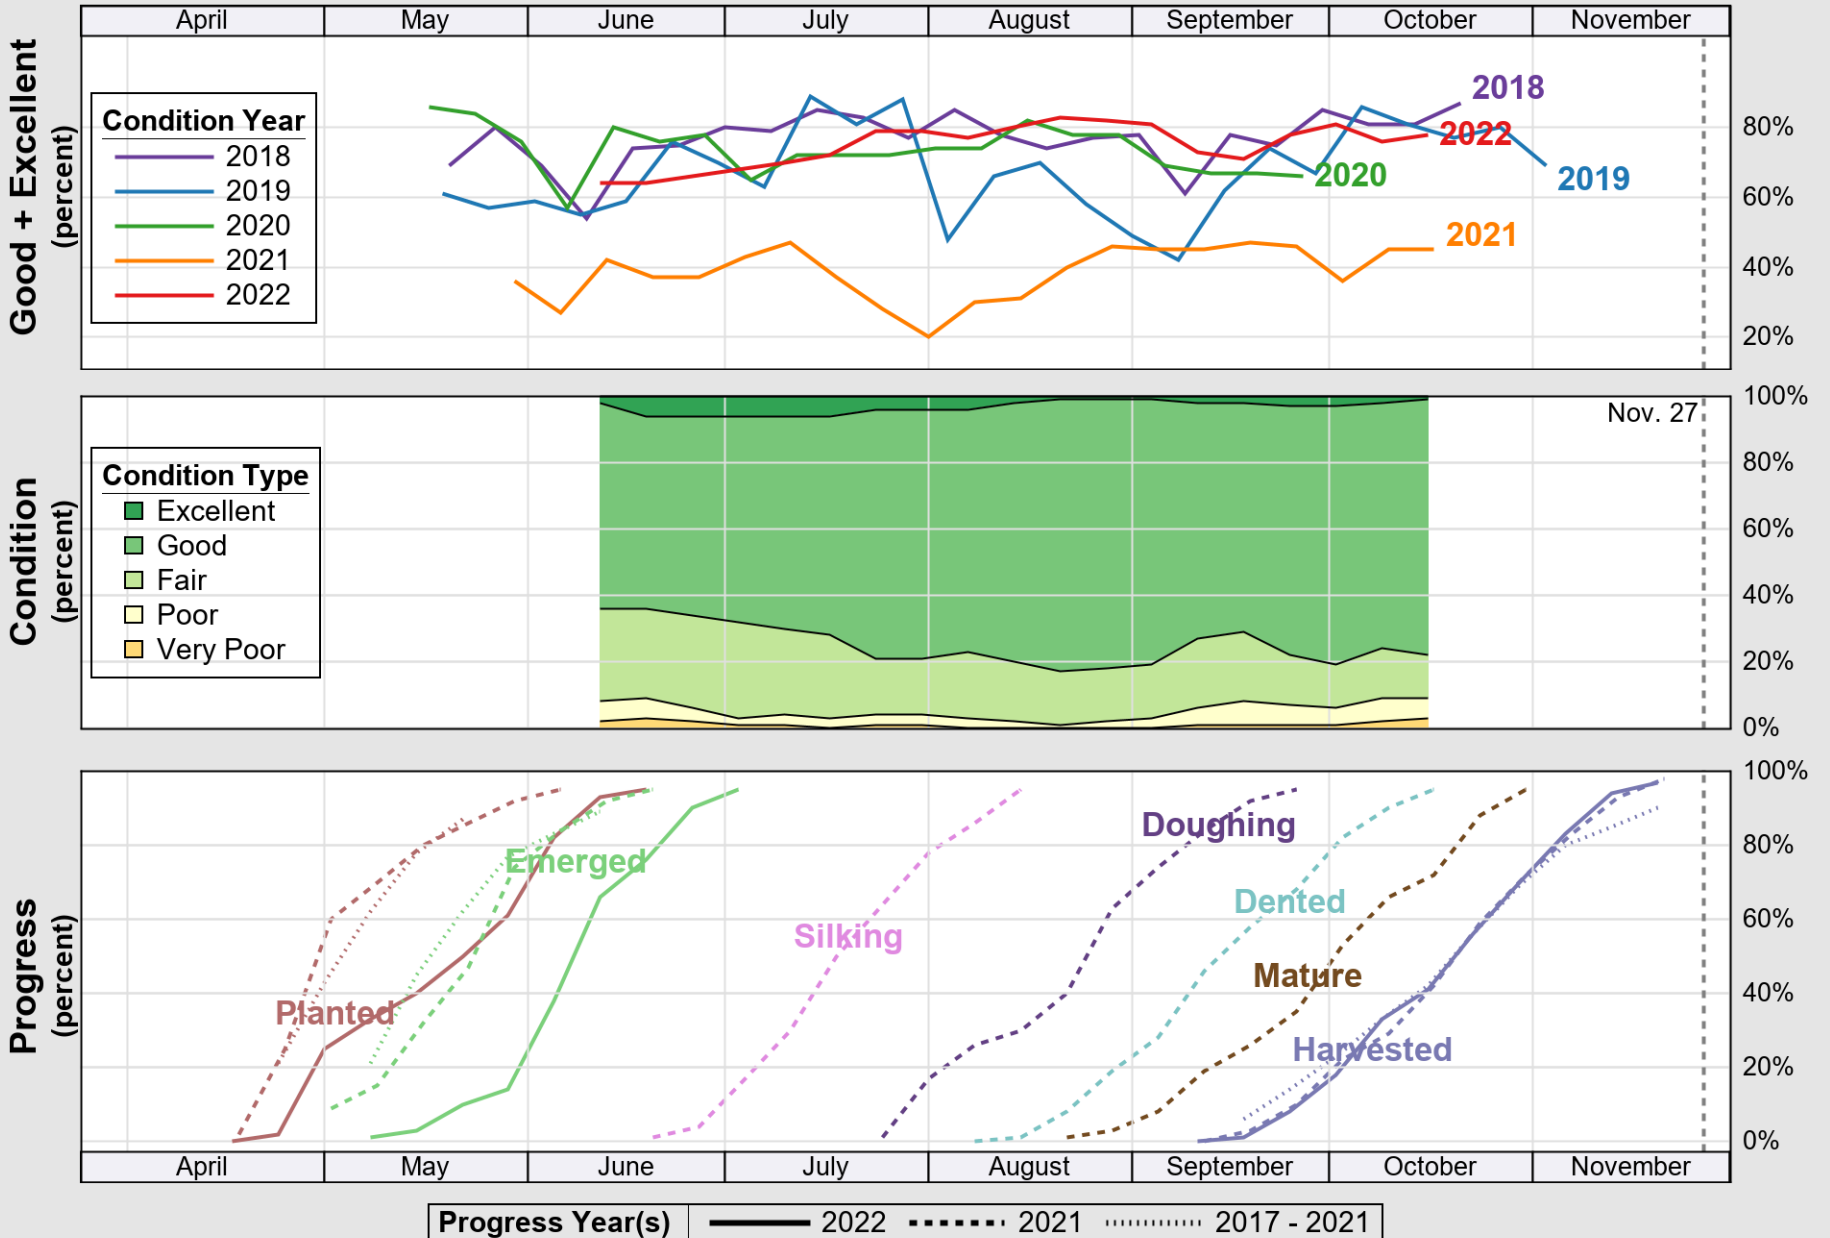

# Crop Progress and Condition: Barley in Washington , 2022

NASS

Source: National Agricultural Statistics Service (NASS), Crop Progress Report

USDA

# Crop Progress and Condition: Corn in Washington , 2022

NASS

Source: National Agricultural Statistics Service (NASS), Crop Progress Report

USDA

# Crop Progress and Condition: Oats in Washington , 2022

NASS

Progress Year(s) ——— 2022    ..... 2021    ..... 2017 - 2021

Source: National Agricultural Statistics Service (NASS), Crop Progress Report

USDA