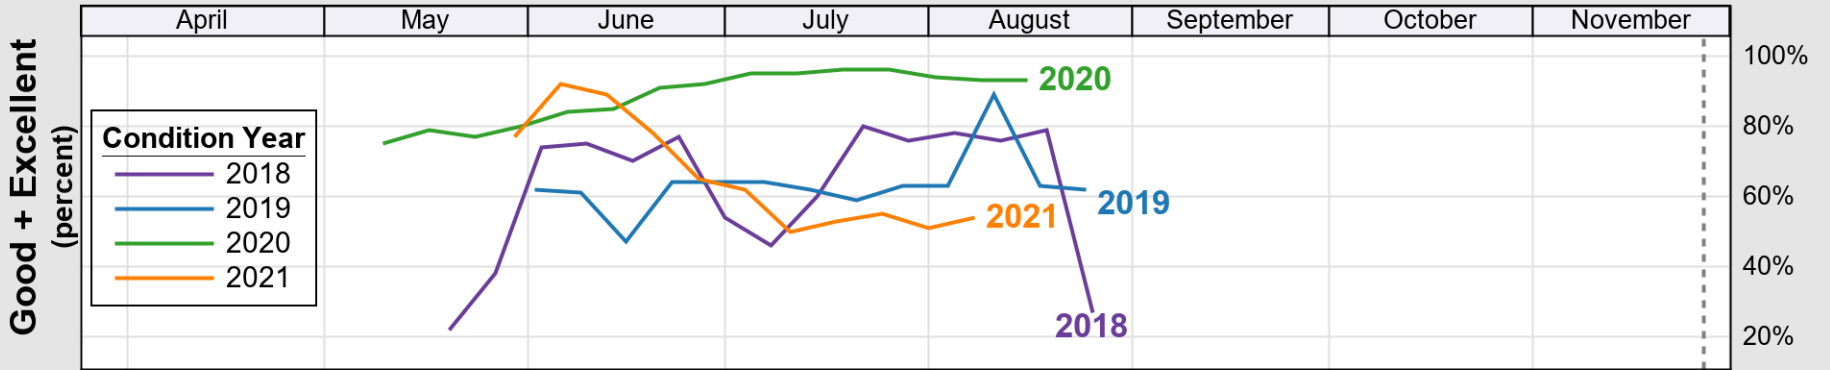

# Crop Progress and Condition: Corn in Washington , 2022

NASS

Source: National Agricultural Statistics Service (NASS), Crop Progress Report

USDA

# Crop Progress and Condition: Oats in Washington , 2022

NASS

Progress Year(s) ——— 2022    ..... 2021    ..... 2017 - 2021

Source: National Agricultural Statistics Service (NASS), Crop Progress Report

USDA