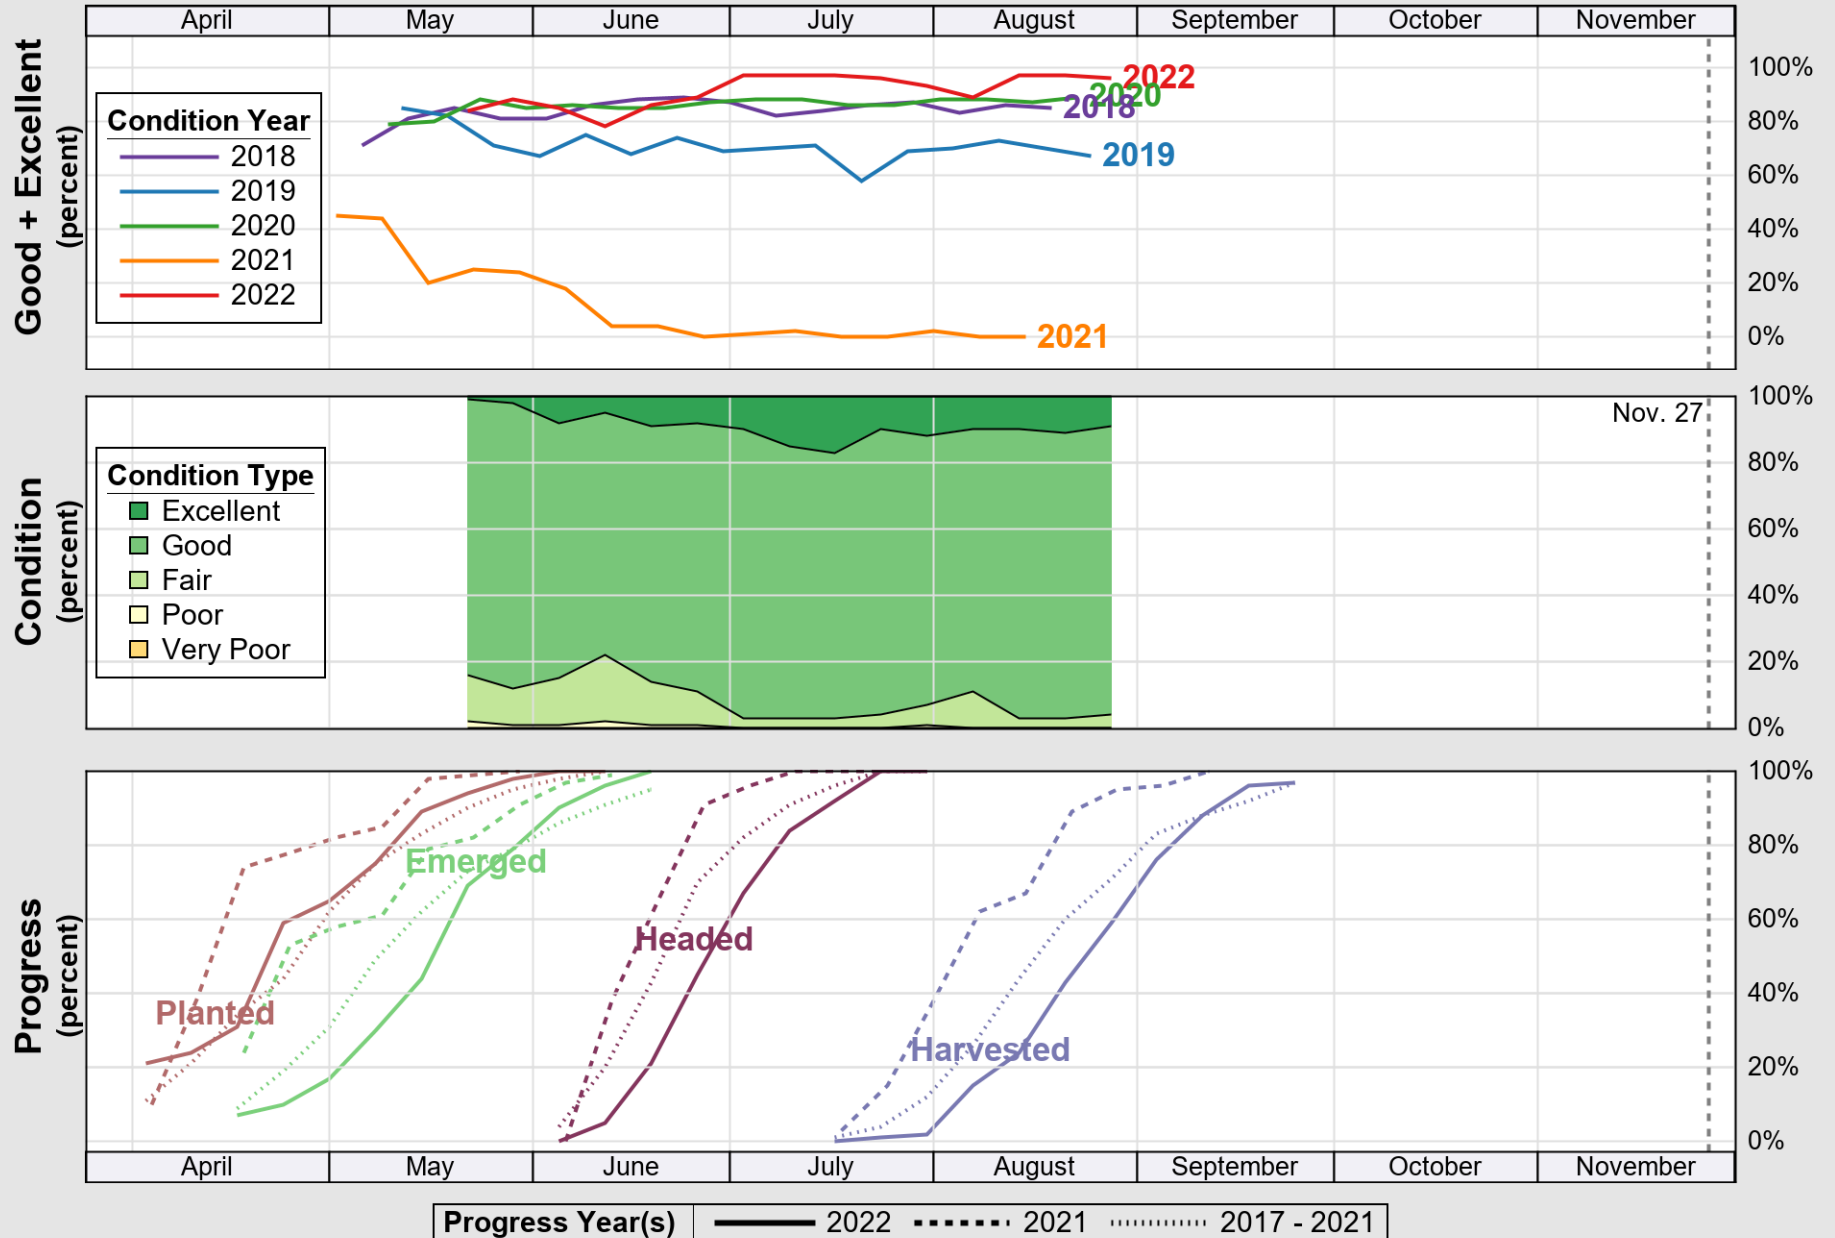

# Crop Progress and Condition: Barley in Washington , 2022

NASS

Source: National Agricultural Statistics Service (NASS), Crop Progress Report

USDA

# Crop Progress and Condition: Corn in Washington , 2022

NASS

Source: National Agricultural Statistics Service (NASS), Crop Progress Report

USDA

# Crop Progress and Condition: Oats in Washington , 2022

NASS

Progress Year(s) ——— 2022    ..... 2021    ..... 2017 - 2021

Source: National Agricultural Statistics Service (NASS), Crop Progress Report

USDA