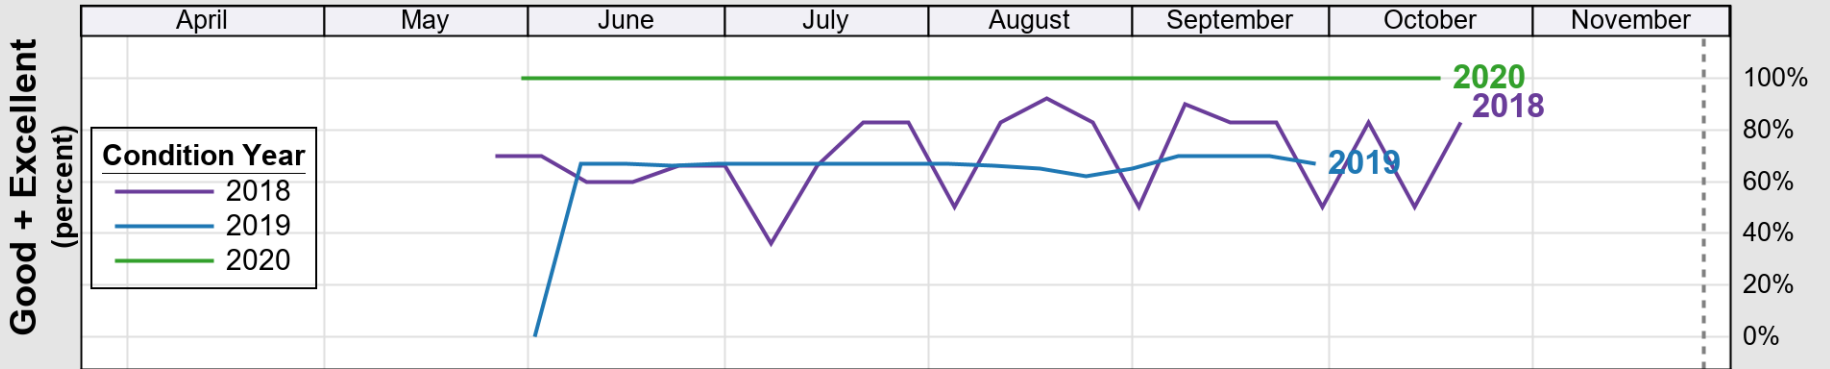

# Crop Progress and Condition: Spring Wheat in Washington , 2022

NASS

Source: National Agricultural Statistics Service (NASS), Crop Progress Report

USDA

### Crop Progress and Condition: Sugar Beets in Washington , 2022

NASS

Progress Year(s) ——— 2022    ······ 2021    ······ 2017 - 2021

Source: National Agricultural Statistics Service (NASS), Crop Progress Report