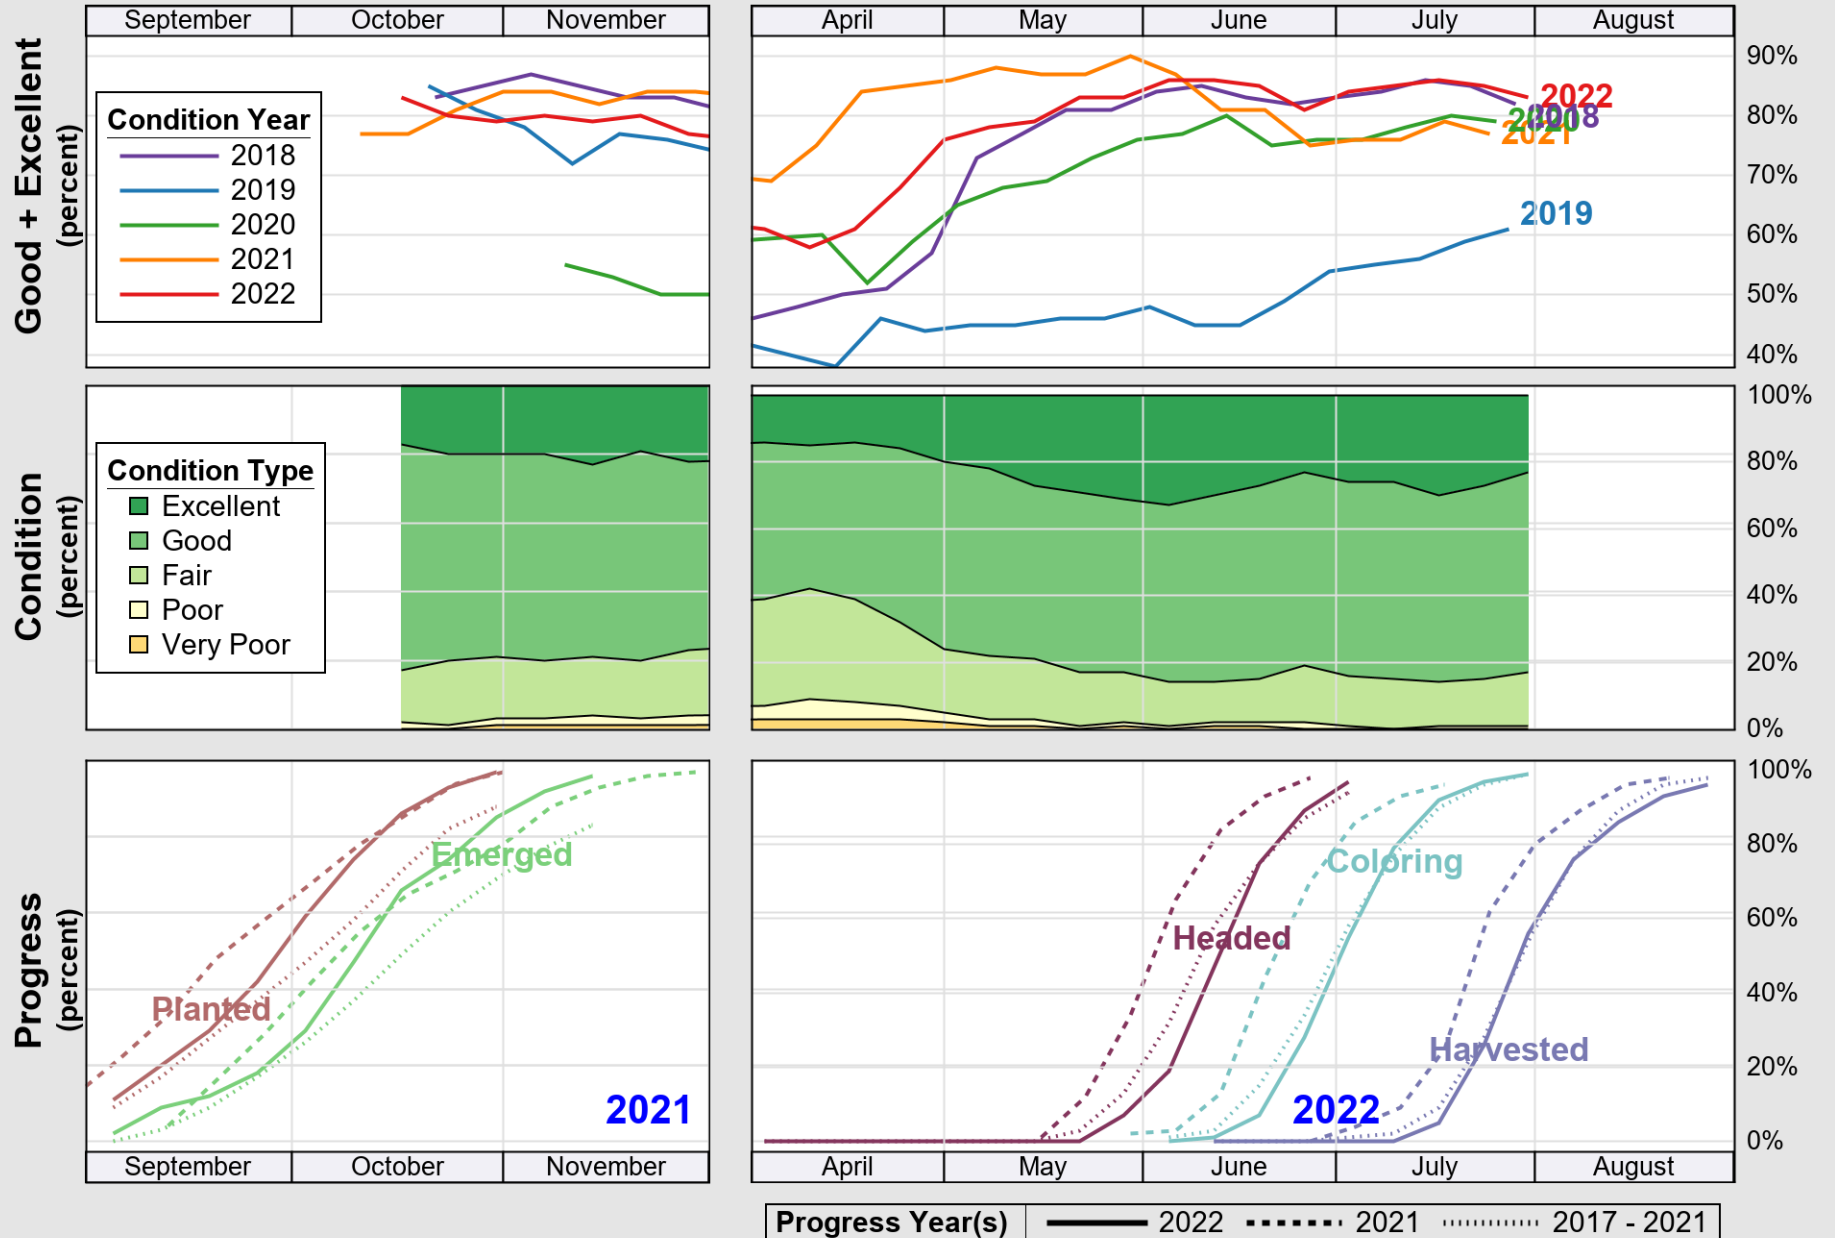

USDA

Crop Progress and Condition: Corn in Wisconsin , 2022

NASS

Source: National Agricultural Statistics Service (NASS), Crop Progress Report

USDA

Crop Progress and Condition: Oats in Wisconsin , 2022

NASS

Source: National Agricultural Statistics Service (NASS), Crop Progress Report

USDA

Crop Progress and Condition: Pasture and Range in Wisconsin , 2022

NASS

Source: National Agricultural Statistics Service (NASS), Crop Progress Report

USDA

Crop Progress and Condition: Soybeans in Wisconsin , 2022

NASS

Source: National Agricultural Statistics Service (NASS), Crop Progress Report

USDA

Crop Progress and Condition: Winter Wheat in Wisconsin , 2022

NASS

Source: National Agricultural Statistics Service (NASS), Crop Progress Report