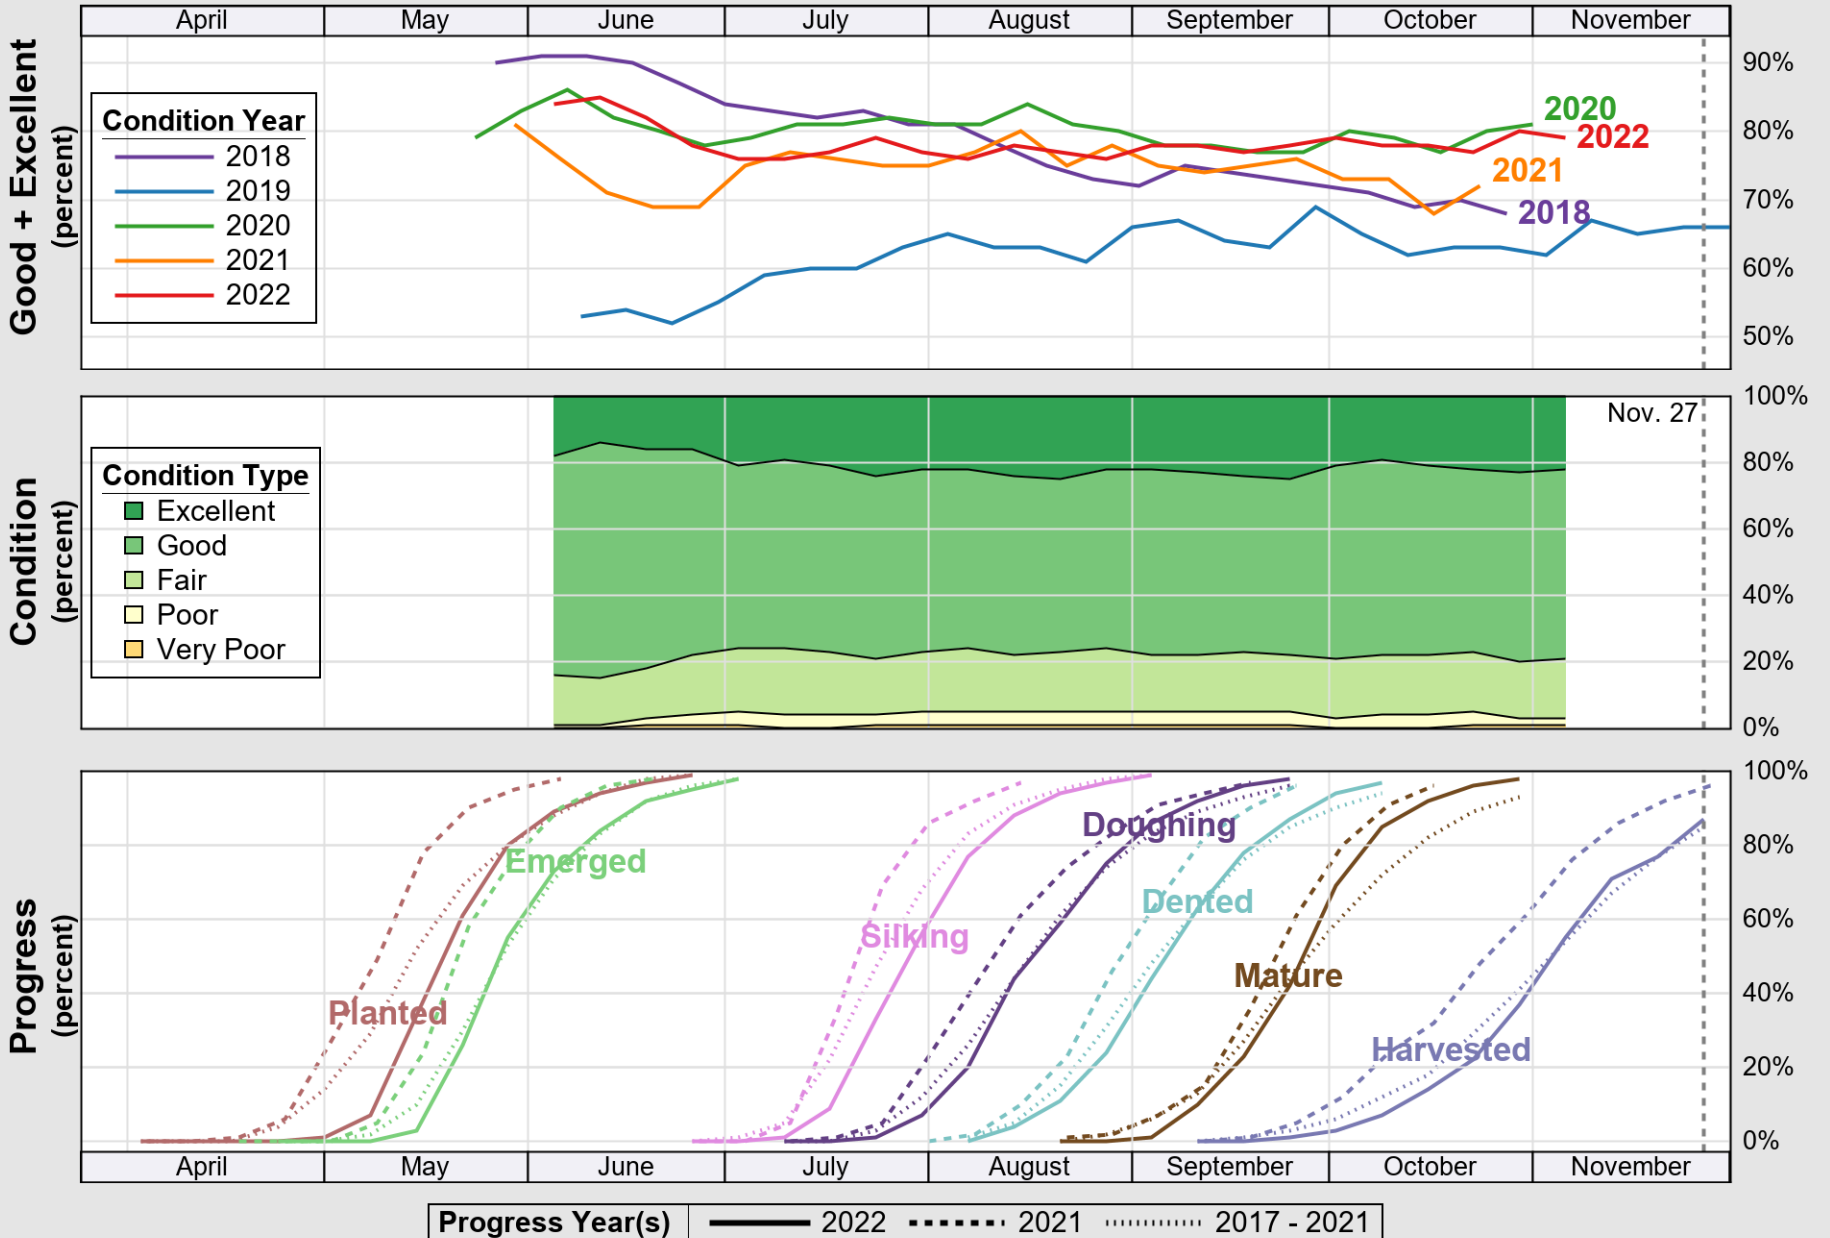

USDA

Crop Progress and Condition: Corn in Wisconsin , 2022

NASS

Source: National Agricultural Statistics Service (NASS), Crop Progress Report

USDA

Crop Progress and Condition: Oats in Wisconsin , 2022

NASS

Source: National Agricultural Statistics Service (NASS), Crop Progress Report

USDA

Crop Progress and Condition: Pasture and Range in Wisconsin , 2022

NASS

Source: National Agricultural Statistics Service (NASS), Crop Progress Report

USDA

Crop Progress and Condition: Soybeans in Wisconsin , 2022

NASS

Source: National Agricultural Statistics Service (NASS), Crop Progress Report

USDA

Crop Progress and Condition: Winter Wheat in Wisconsin , 2022

NASS

Source: National Agricultural Statistics Service (NASS), Crop Progress Report