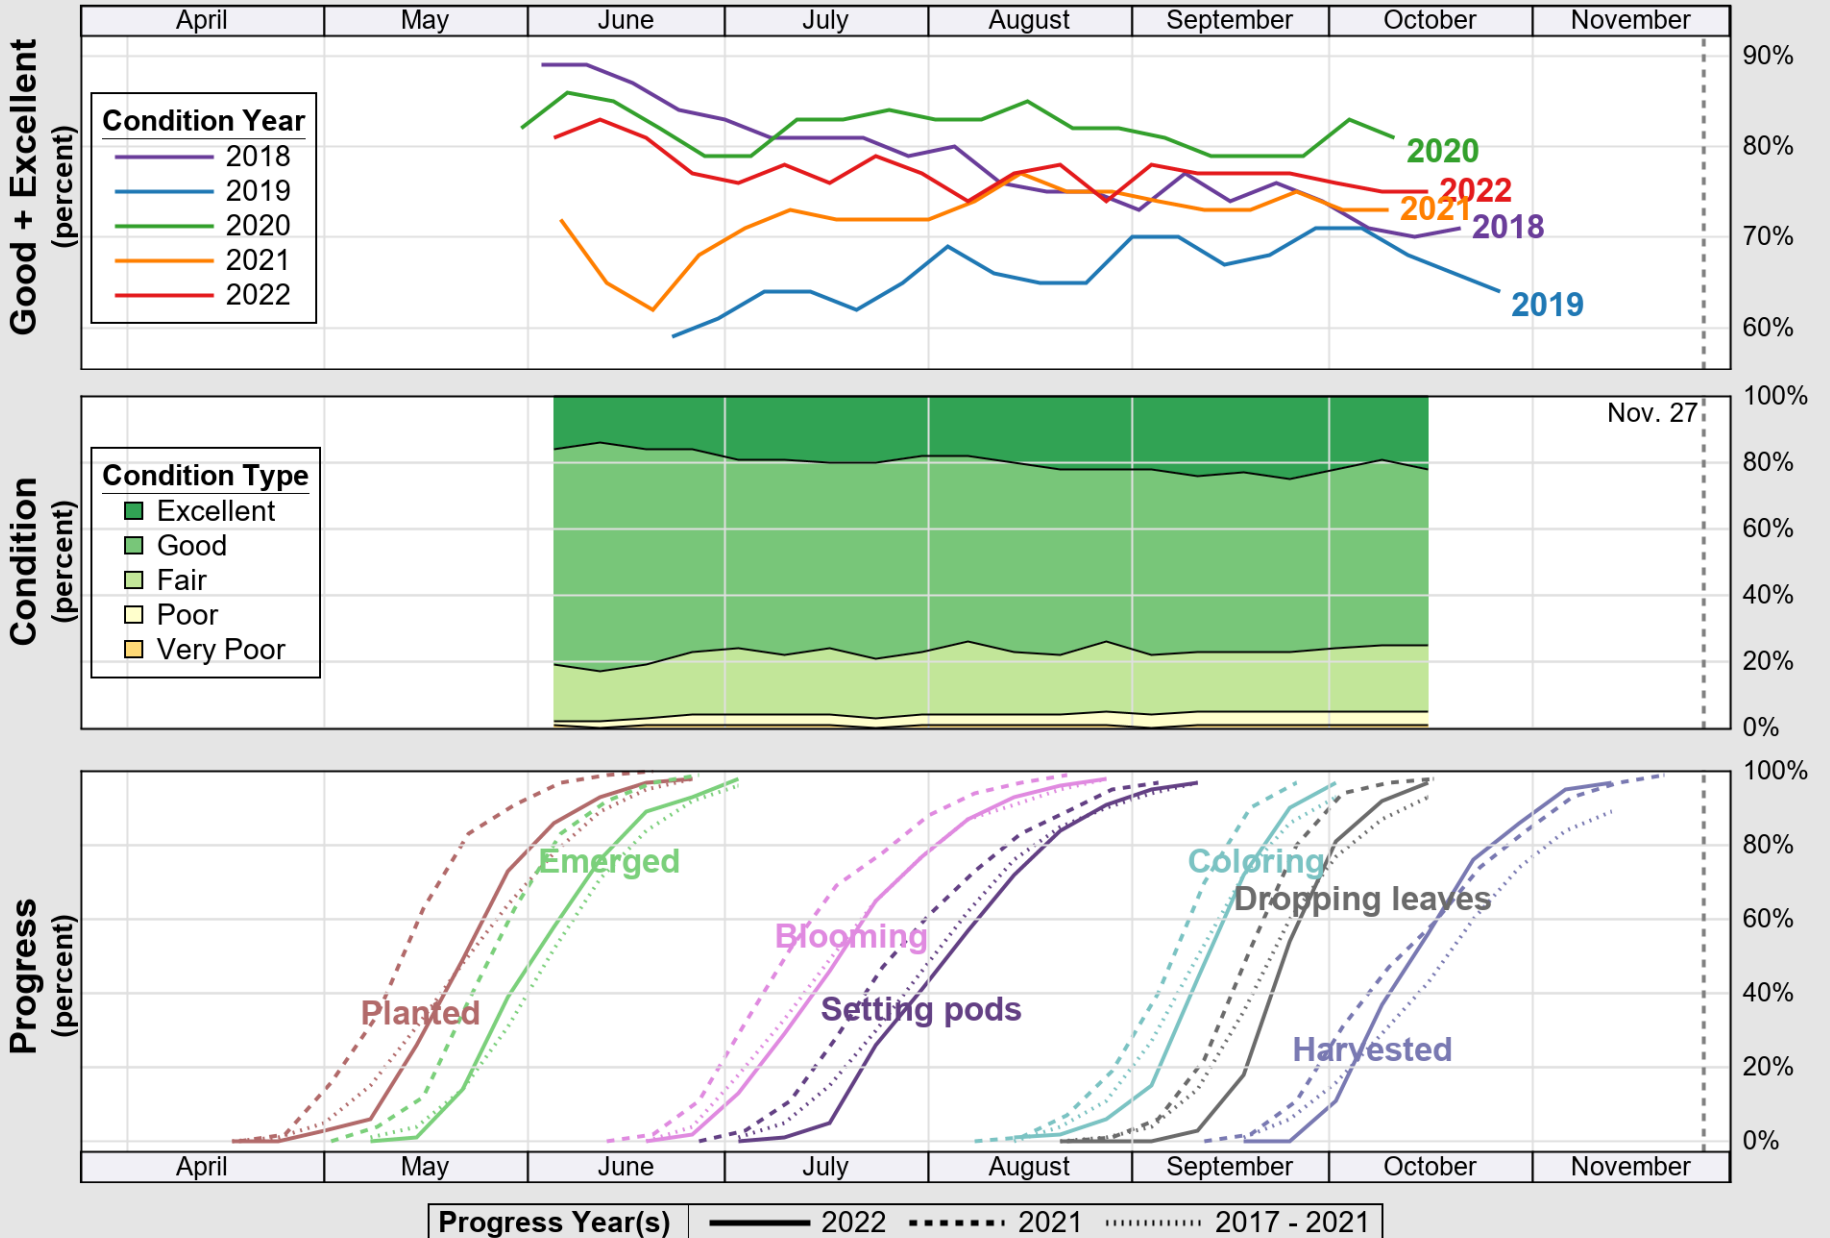

USDA

Crop Progress and Condition: Corn in Wisconsin , 2022

NASS

Source: National Agricultural Statistics Service (NASS), Crop Progress Report

USDA

Crop Progress and Condition: Oats in Wisconsin , 2022

NASS

Source: National Agricultural Statistics Service (NASS), Crop Progress Report

USDA

Crop Progress and Condition: Pasture and Range in Wisconsin , 2022

NASS

Source: National Agricultural Statistics Service (NASS), Crop Progress Report

USDA

Crop Progress and Condition: Soybeans in Wisconsin , 2022

NASS

Source: National Agricultural Statistics Service (NASS), Crop Progress Report

USDA

Crop Progress and Condition: Winter Wheat in Wisconsin , 2022

NASS

Source: National Agricultural Statistics Service (NASS), Crop Progress Report