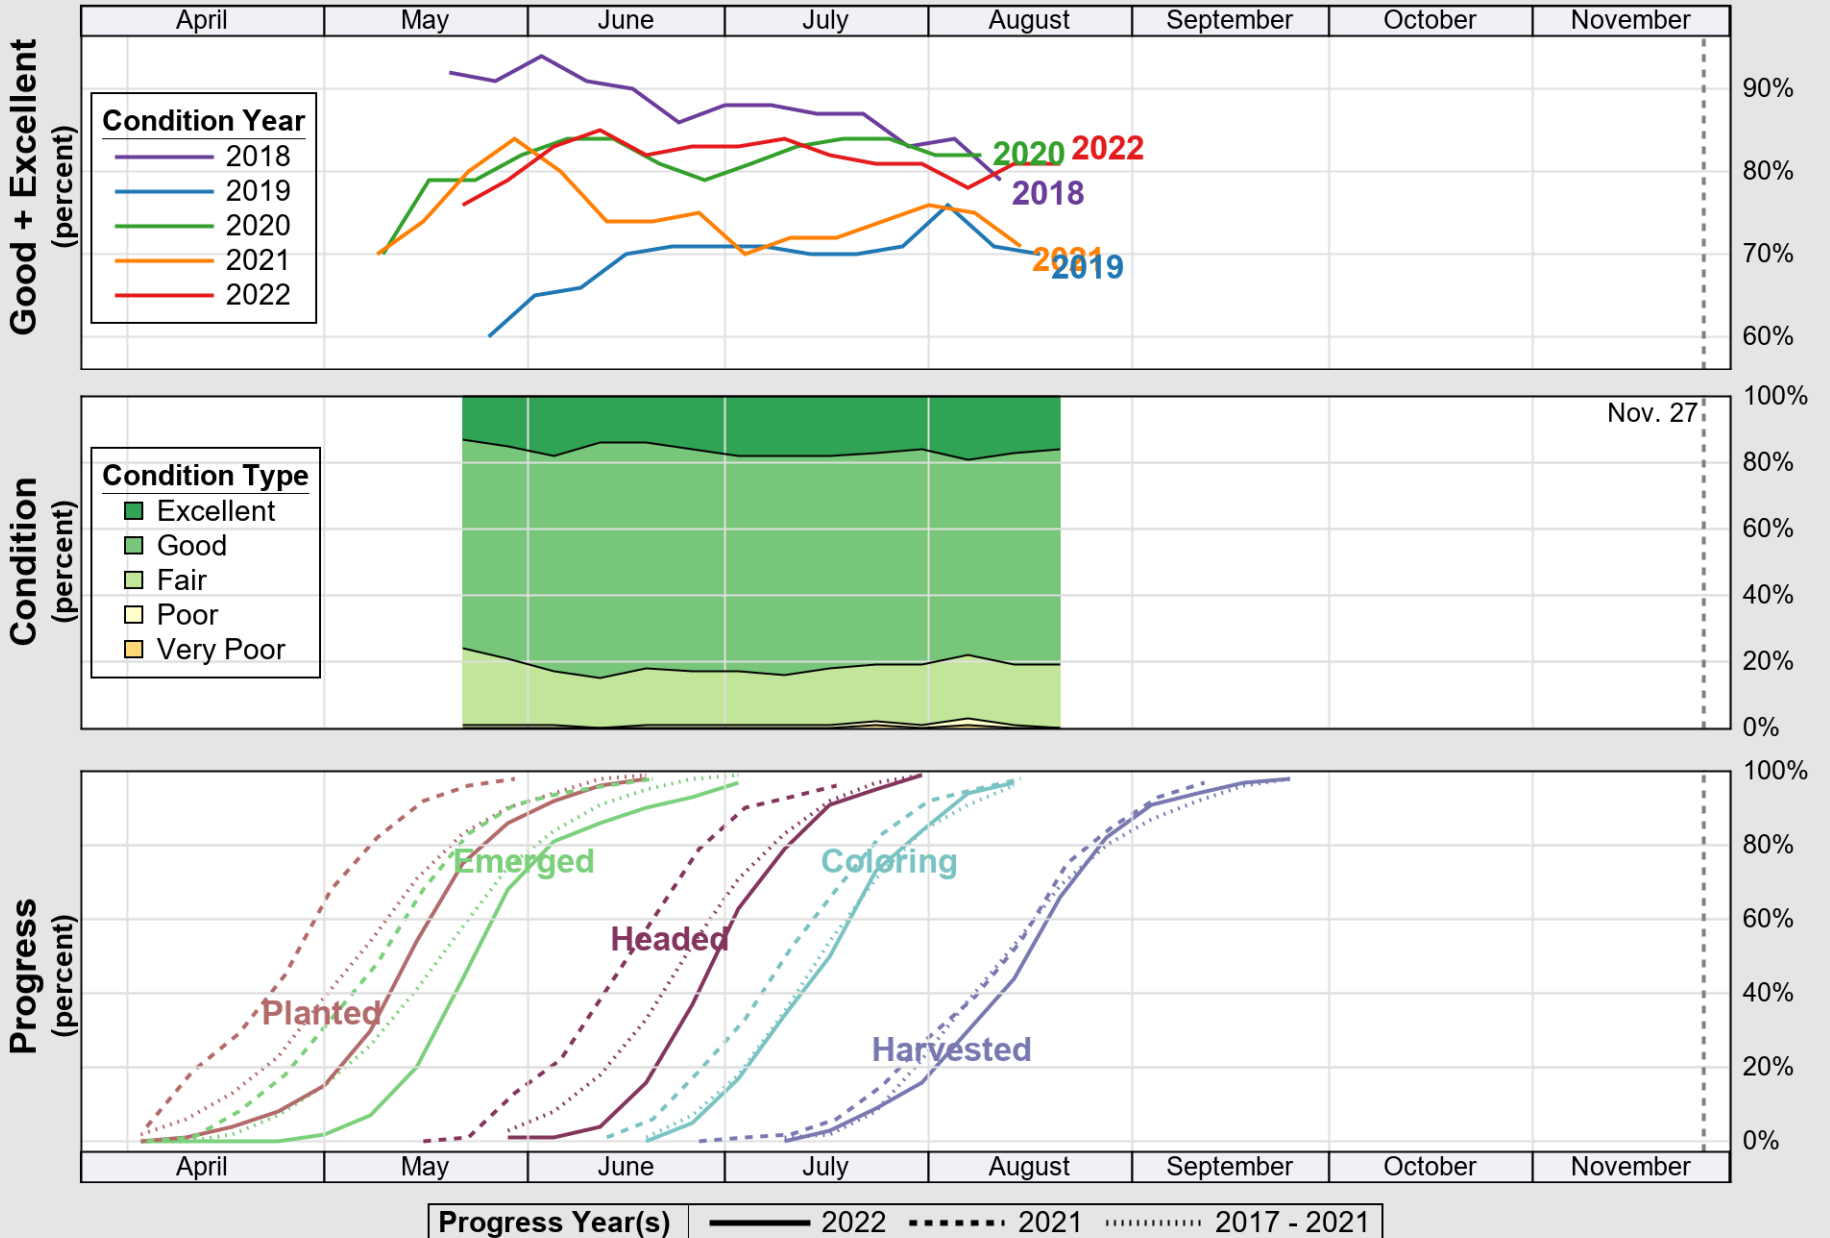

USDA

Crop Progress and Condition: Corn in Wisconsin , 2022

NASS

Source: National Agricultural Statistics Service (NASS), Crop Progress Report

USDA

Crop Progress and Condition: Oats in Wisconsin , 2022

NASS

Source: National Agricultural Statistics Service (NASS), Crop Progress Report

USDA

Crop Progress and Condition: Pasture and Range in Wisconsin , 2022

NASS

Source: National Agricultural Statistics Service (NASS), Crop Progress Report

USDA

Crop Progress and Condition: Soybeans in Wisconsin , 2022

NASS

Source: National Agricultural Statistics Service (NASS), Crop Progress Report

USDA

Crop Progress and Condition: Winter Wheat in Wisconsin , 2022

NASS

Source: National Agricultural Statistics Service (NASS), Crop Progress Report