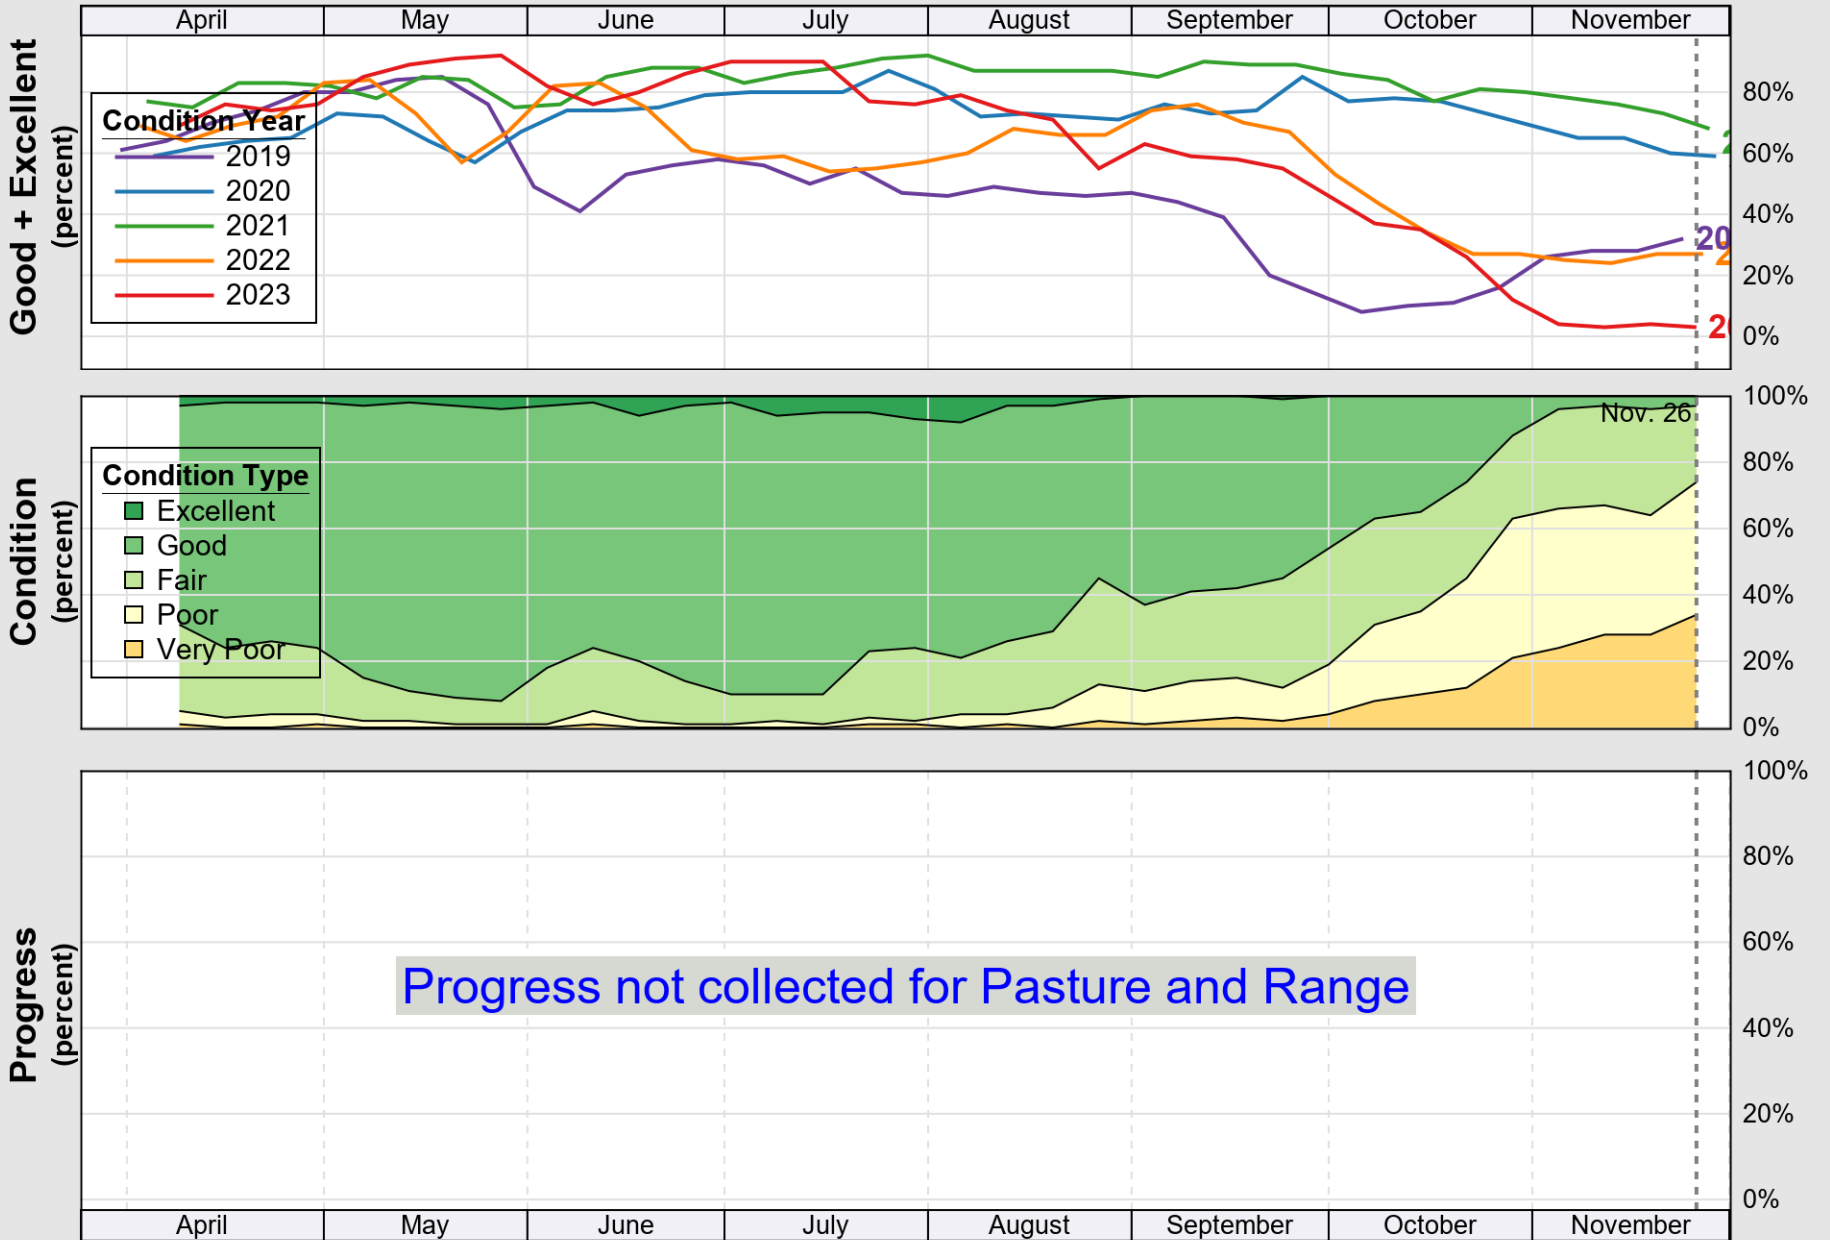

# Crop Progress and Condition: Corn in Alabama , 2023

NASS

**Progress Year(s)** ——— 2023    ..... 2022    ..... 2018 - 2022

Source: National Agricultural Statistics Service (NASS), Crop Progress Report

USDA

# Crop Progress and Condition: Cotton in Alabama , 2023

NASS

Source: National Agricultural Statistics Service (NASS), Crop Progress Report

USDA

# Crop Progress and Condition: Pasture and Range in Alabama, 2023

NASS

Source: National Agricultural Statistics Service (NASS), Crop Progress Report

USDA