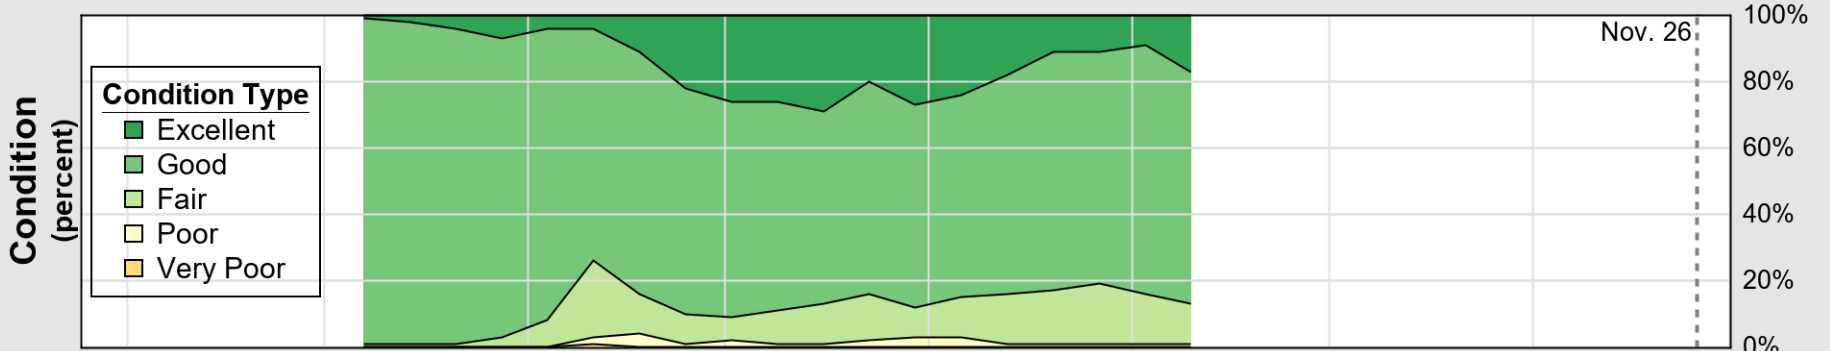

# Crop Progress and Condition: Corn in Alabama , 2023

NASS

**Progress Year(s)** ——— 2023    ..... 2022    ..... 2018 - 2022

Source: National Agricultural Statistics Service (NASS), Crop Progress Report

USDA