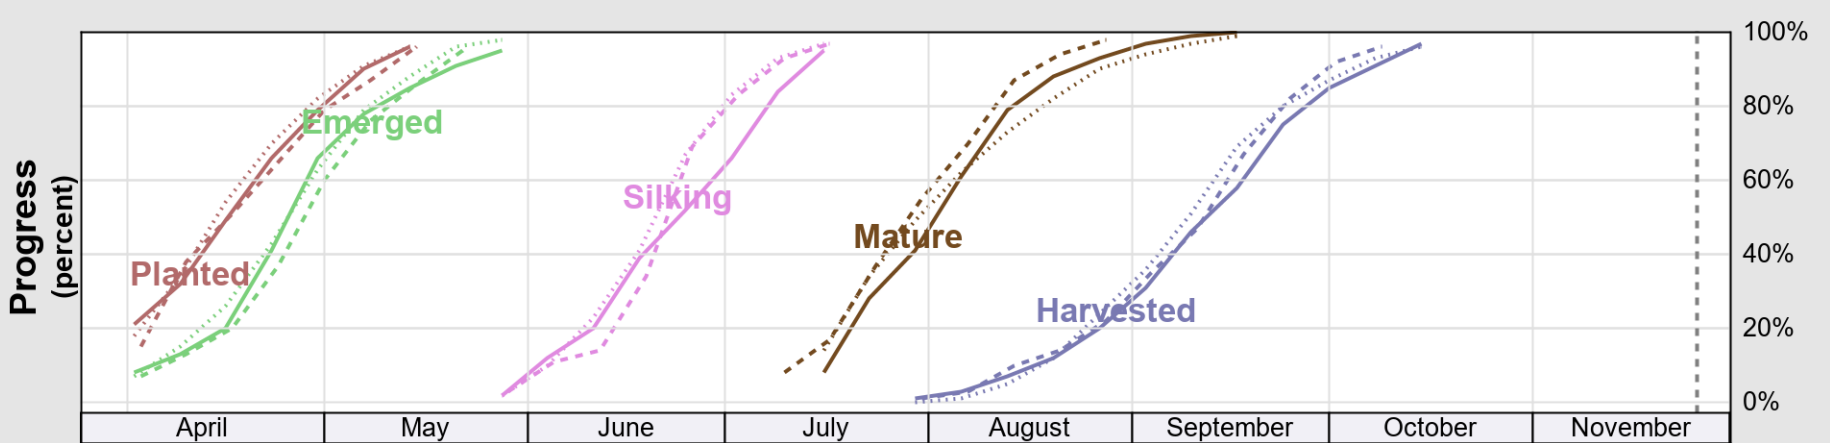

# Crop Progress and Condition: Corn in Alabama , 2023

NASS

**Progress Year(s)** ——— 2023    ..... 2022    ..... 2018 - 2022

Source: National Agricultural Statistics Service (NASS), Crop Progress Report

USDA