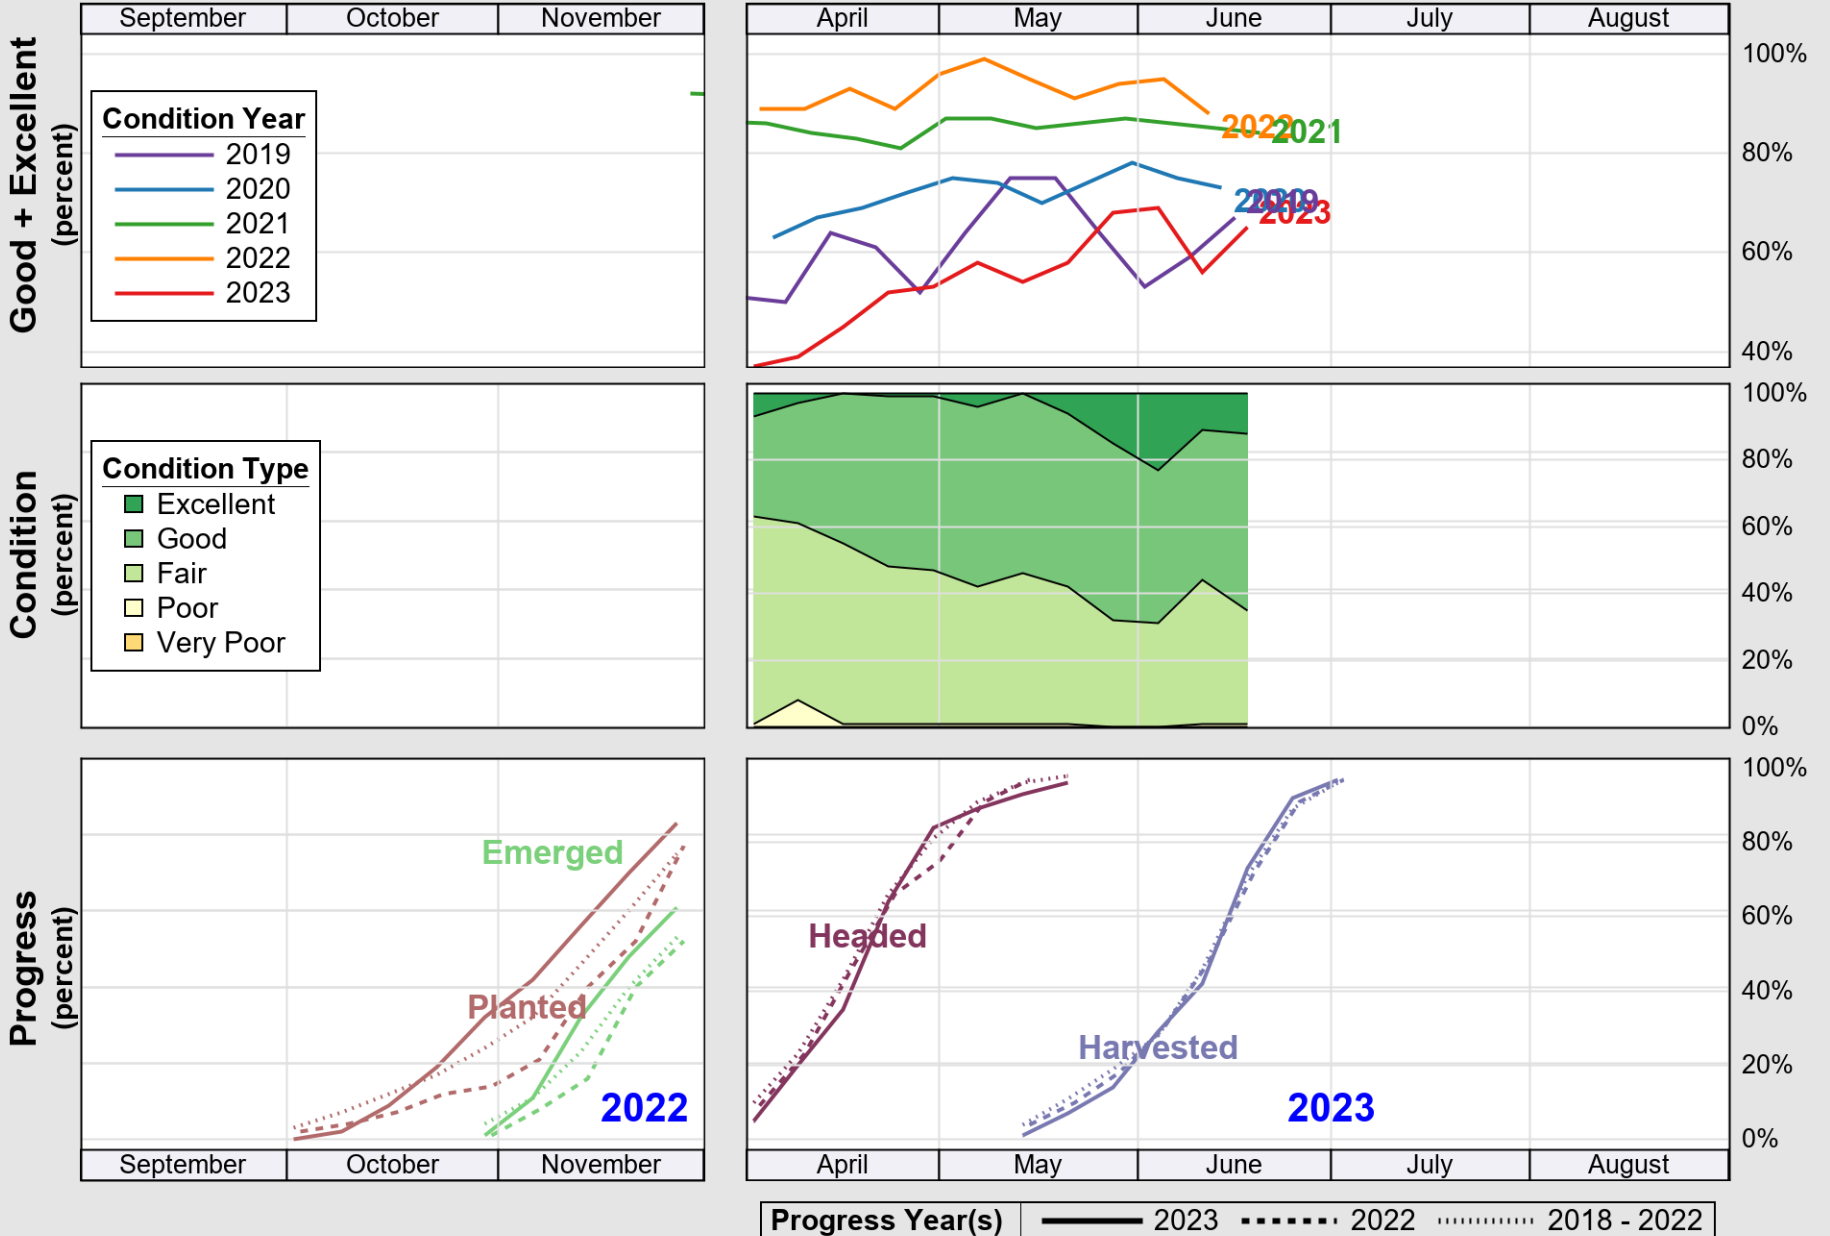

# Crop Progress and Condition: Peanuts in Alabama , 2023

NASS

Source: National Agricultural Statistics Service (NASS), Crop Progress Report

USDA

# Crop Progress and Condition: Soybeans in Alabama , 2023

NASS

Source: National Agricultural Statistics Service (NASS), Crop Progress Report

USDA

# Crop Progress and Condition: Winter Wheat in Alabama, 2023

NASS

Source: National Agricultural Statistics Service (NASS), Crop Progress Report