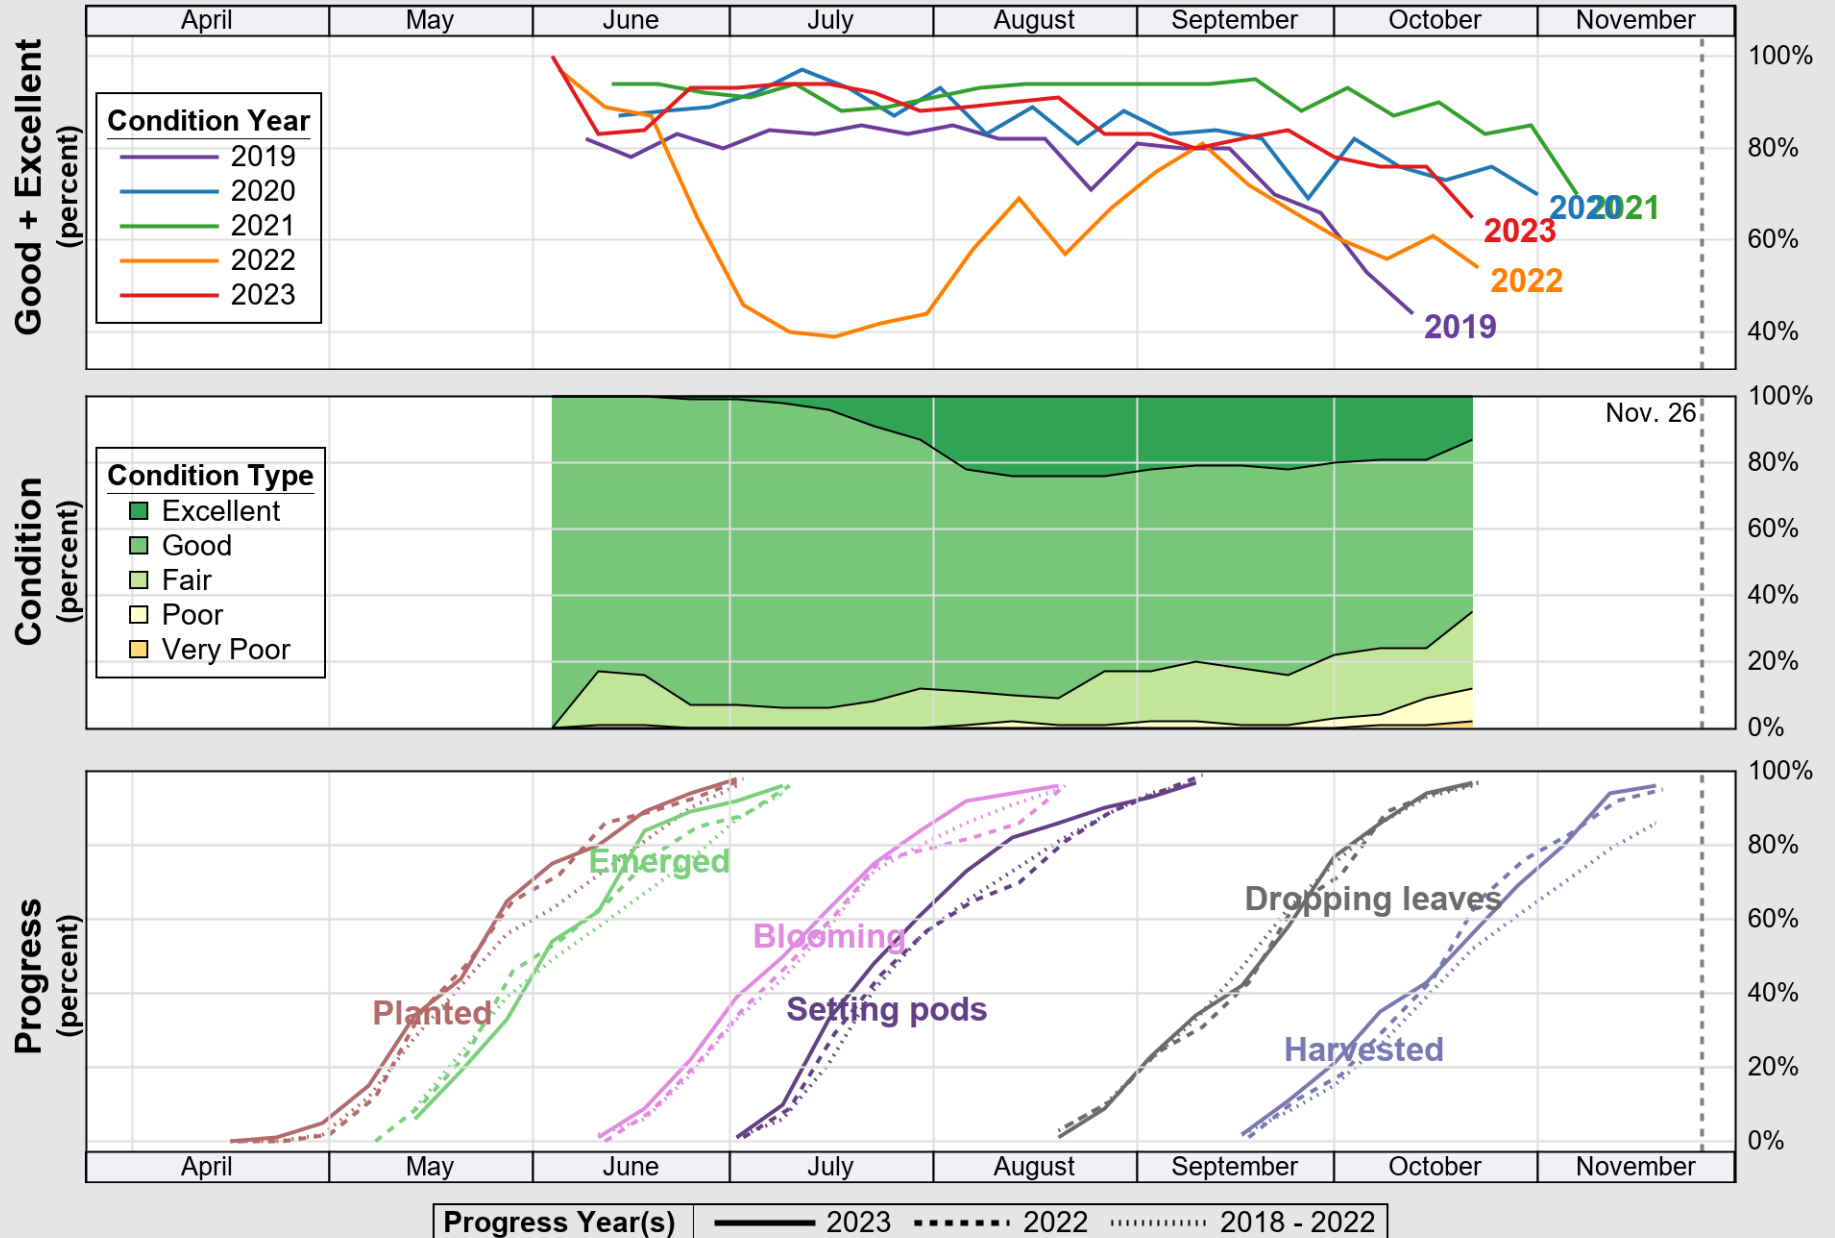

# Crop Progress and Condition: Pasture and Range in Alabama, 2023

NASS

Source: National Agricultural Statistics Service (NASS), Crop Progress Report

USDA

# Crop Progress and Condition: Peanuts in Alabama , 2023

NASS

Source: National Agricultural Statistics Service (NASS), Crop Progress Report

USDA

# Crop Progress and Condition: Soybeans in Alabama , 2023

NASS

Source: National Agricultural Statistics Service (NASS), Crop Progress Report

USDA

# Crop Progress and Condition: Winter Wheat in Alabama, 2023

NASS

Source: National Agricultural Statistics Service (NASS), Crop Progress Report