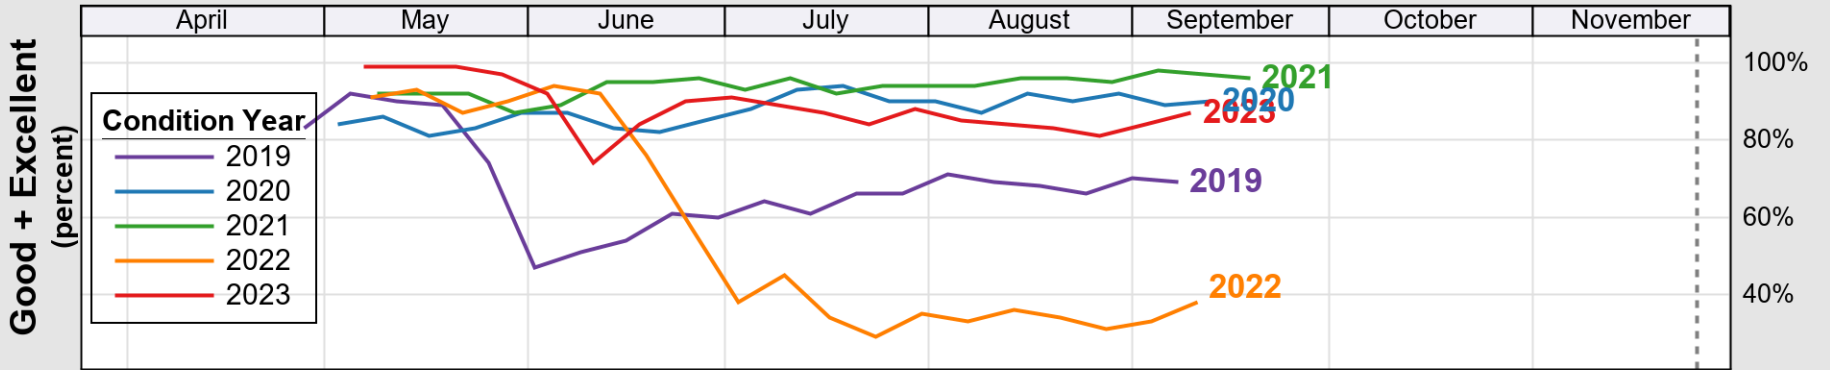

# Crop Progress and Condition: Corn in Alabama , 2023

NASS

**Progress Year(s)** ——— 2023    ..... 2022    ..... 2018 - 2022

Source: National Agricultural Statistics Service (NASS), Crop Progress Report

USDA