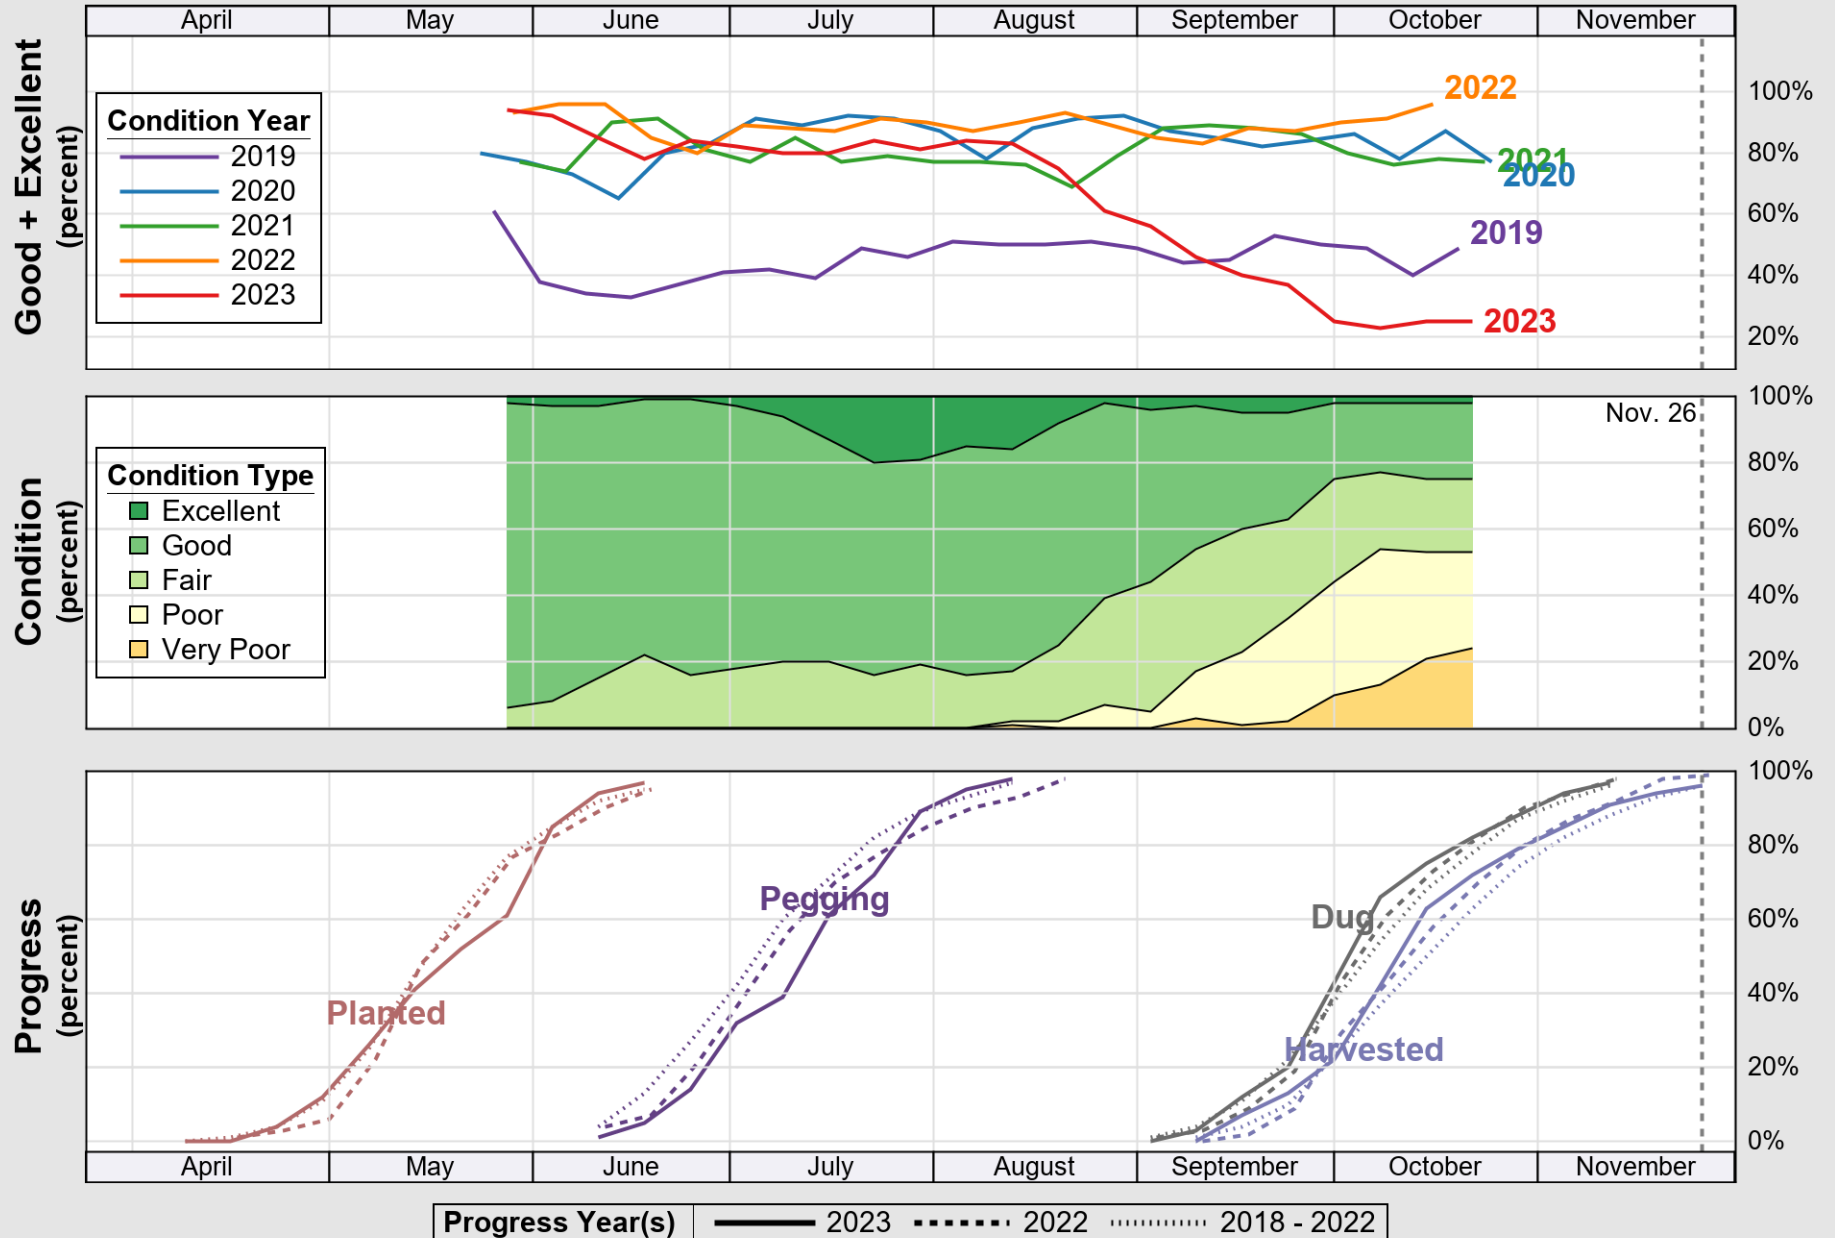

# Crop Progress and Condition: Corn in Alabama , 2023

NASS

**Progress Year(s)** ——— 2023    ..... 2022    ..... 2018 - 2022

Source: National Agricultural Statistics Service (NASS), Crop Progress Report

USDA

# Crop Progress and Condition: Cotton in Alabama , 2023

NASS

Source: National Agricultural Statistics Service (NASS), Crop Progress Report

USDA

# Crop Progress and Condition: Pasture and Range in Alabama, 2023

NASS

Source: National Agricultural Statistics Service (NASS), Crop Progress Report

USDA

# Crop Progress and Condition: Peanuts in Alabama , 2023

NASS

Source: National Agricultural Statistics Service (NASS), Crop Progress Report

USDA