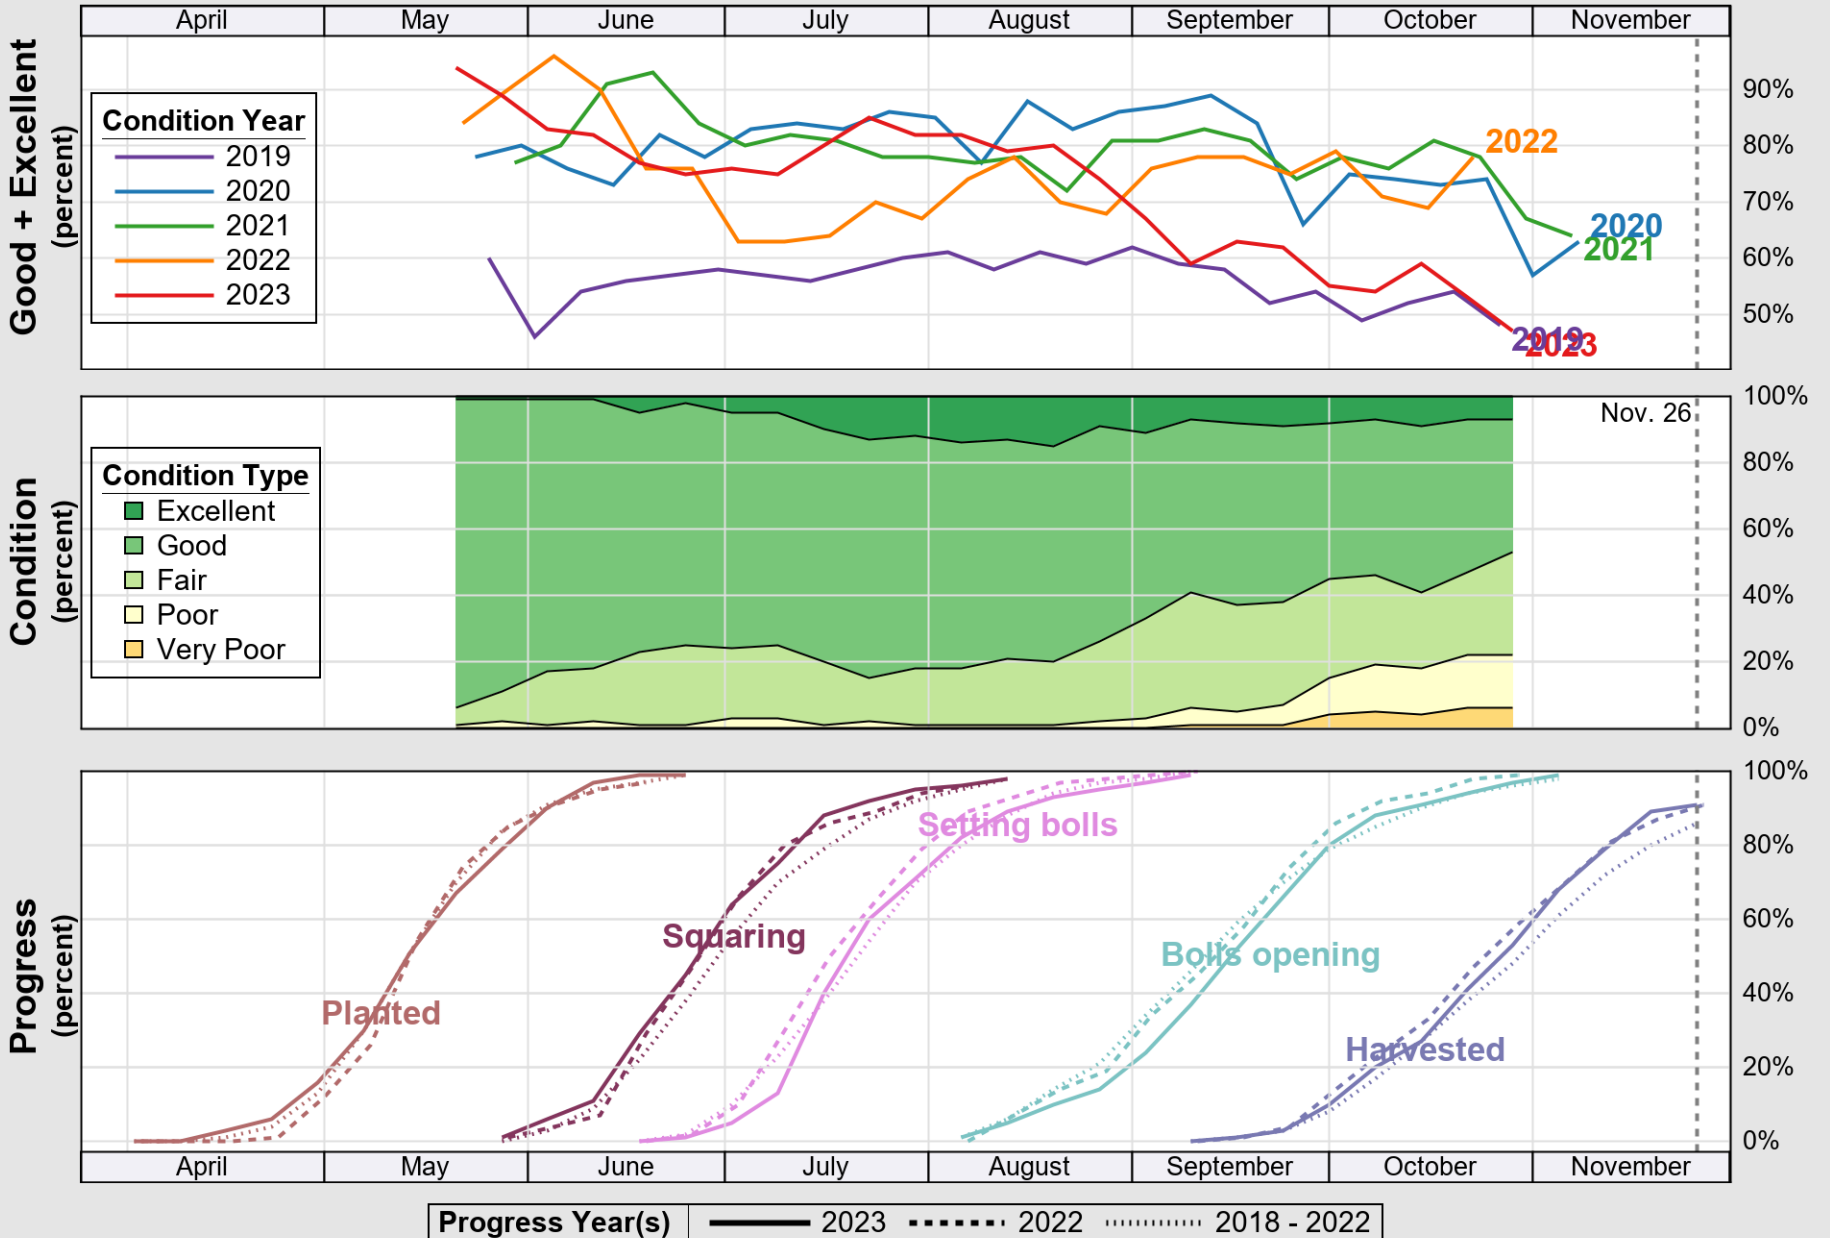

# Crop Progress and Condition: Corn in Alabama , 2023

NASS

**Progress Year(s)** ——— 2023    ..... 2022    ..... 2018 - 2022

Source: National Agricultural Statistics Service (NASS), Crop Progress Report

USDA

# Crop Progress and Condition: Cotton in Alabama , 2023

NASS

Source: National Agricultural Statistics Service (NASS), Crop Progress Report

USDA