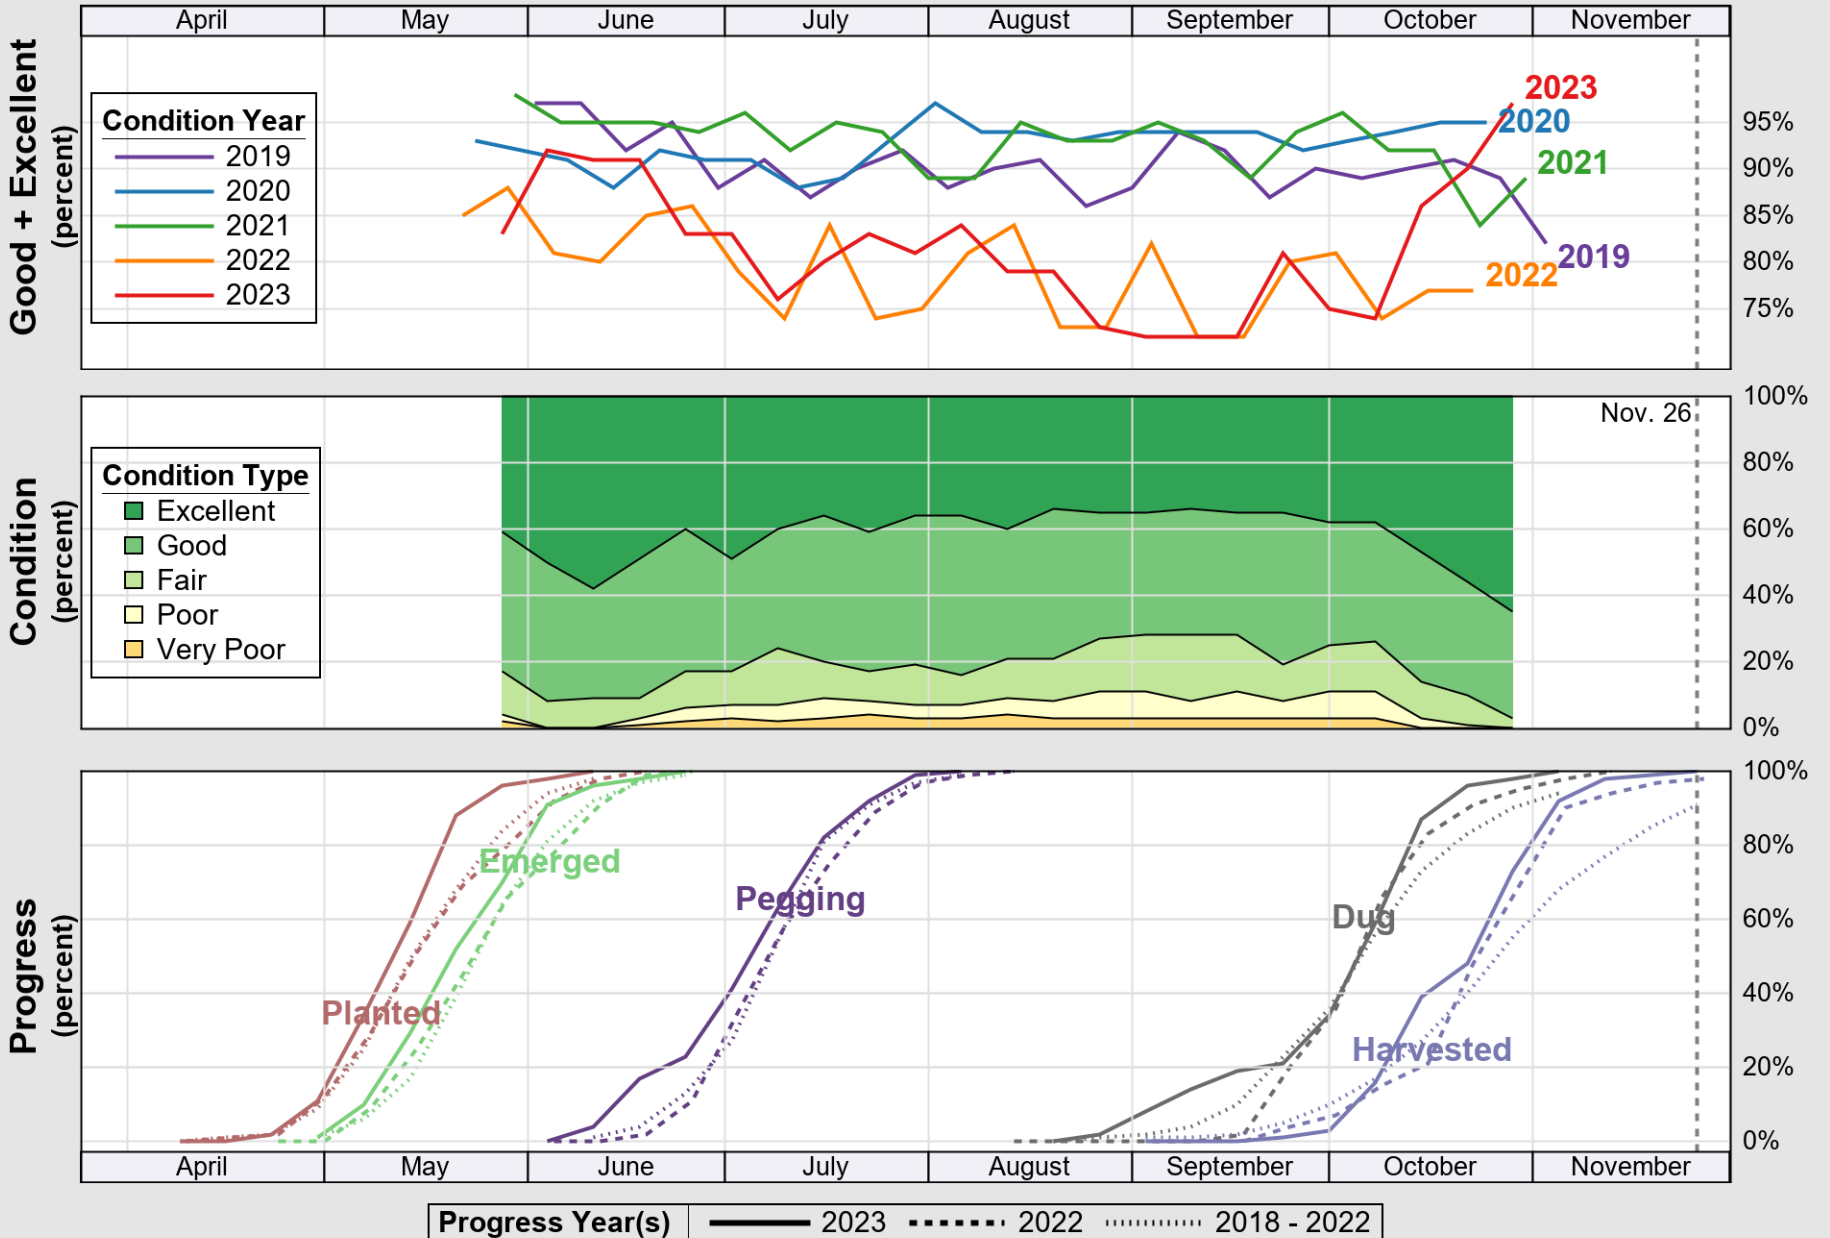

USDA

Crop Progress and Condition: Corn in Arkansas , 2023

NASS

Source: National Agricultural Statistics Service (NASS), Crop Progress Report

USDA

Crop Progress and Condition: Cotton in Arkansas , 2023

NASS

Source: National Agricultural Statistics Service (NASS), Crop Progress Report

USDA

Crop Progress and Condition: Pasture and Range in Arkansas , 2023

NASS

Source: National Agricultural Statistics Service (NASS), Crop Progress Report

USDA

Crop Progress and Condition: Peanuts in Arkansas , 2023

NASS

Source: National Agricultural Statistics Service (NASS), Crop Progress Report

USDA

Crop Progress and Condition: Rice in Arkansas , 2023

NASS

Source: National Agricultural Statistics Service (NASS), Crop Progress Report