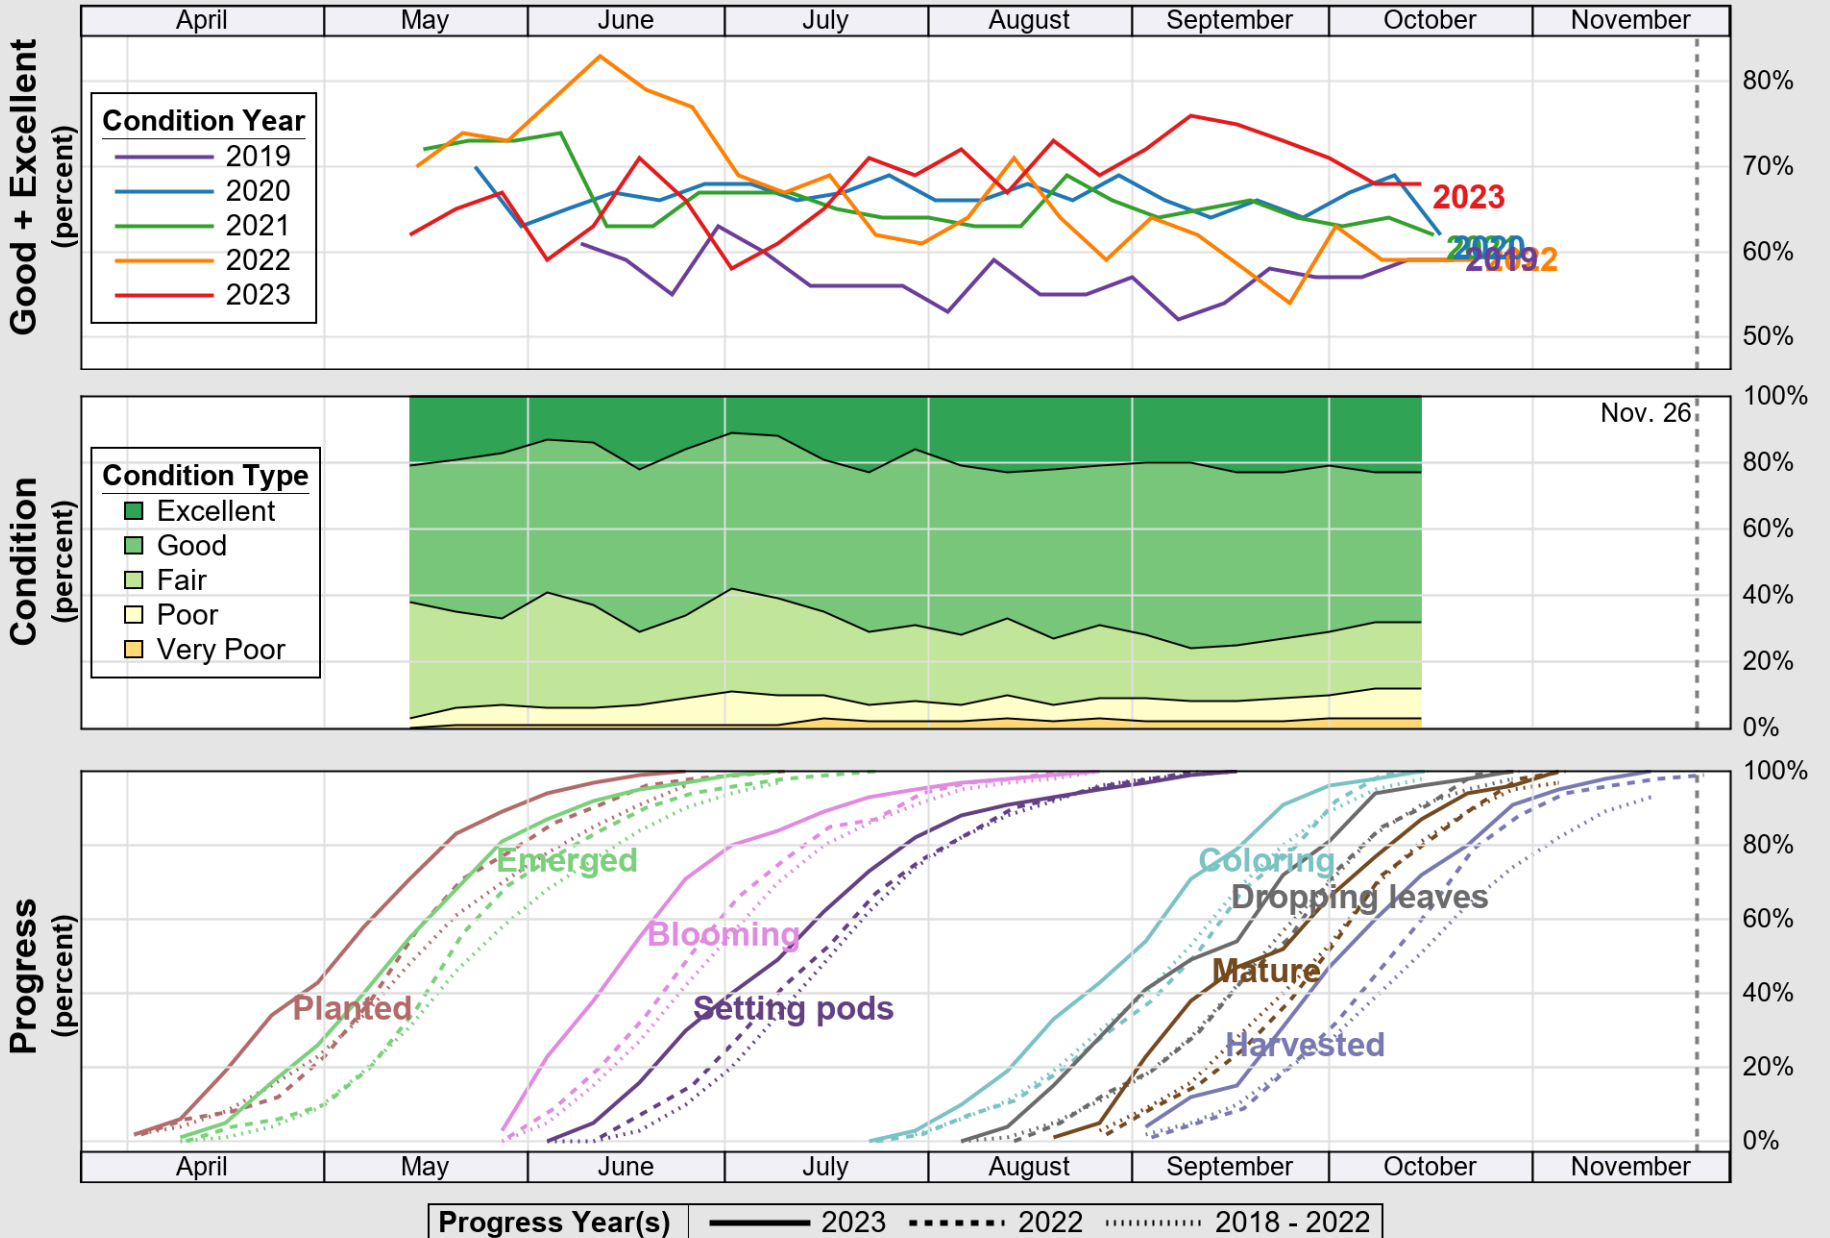

NASS

Source: National Agricultural Statistics Service (NASS), Crop Progress Report

USDA

Crop Progress and Condition: Rice in Arkansas , 2023

NASS

Source: National Agricultural Statistics Service (NASS), Crop Progress Report

USDA

Crop Progress and Condition: Soybeans in Arkansas , 2023

NASS

Source: National Agricultural Statistics Service (NASS), Crop Progress Report

USDA

Crop Progress and Condition: Winter Wheat in Arkansas , 2023