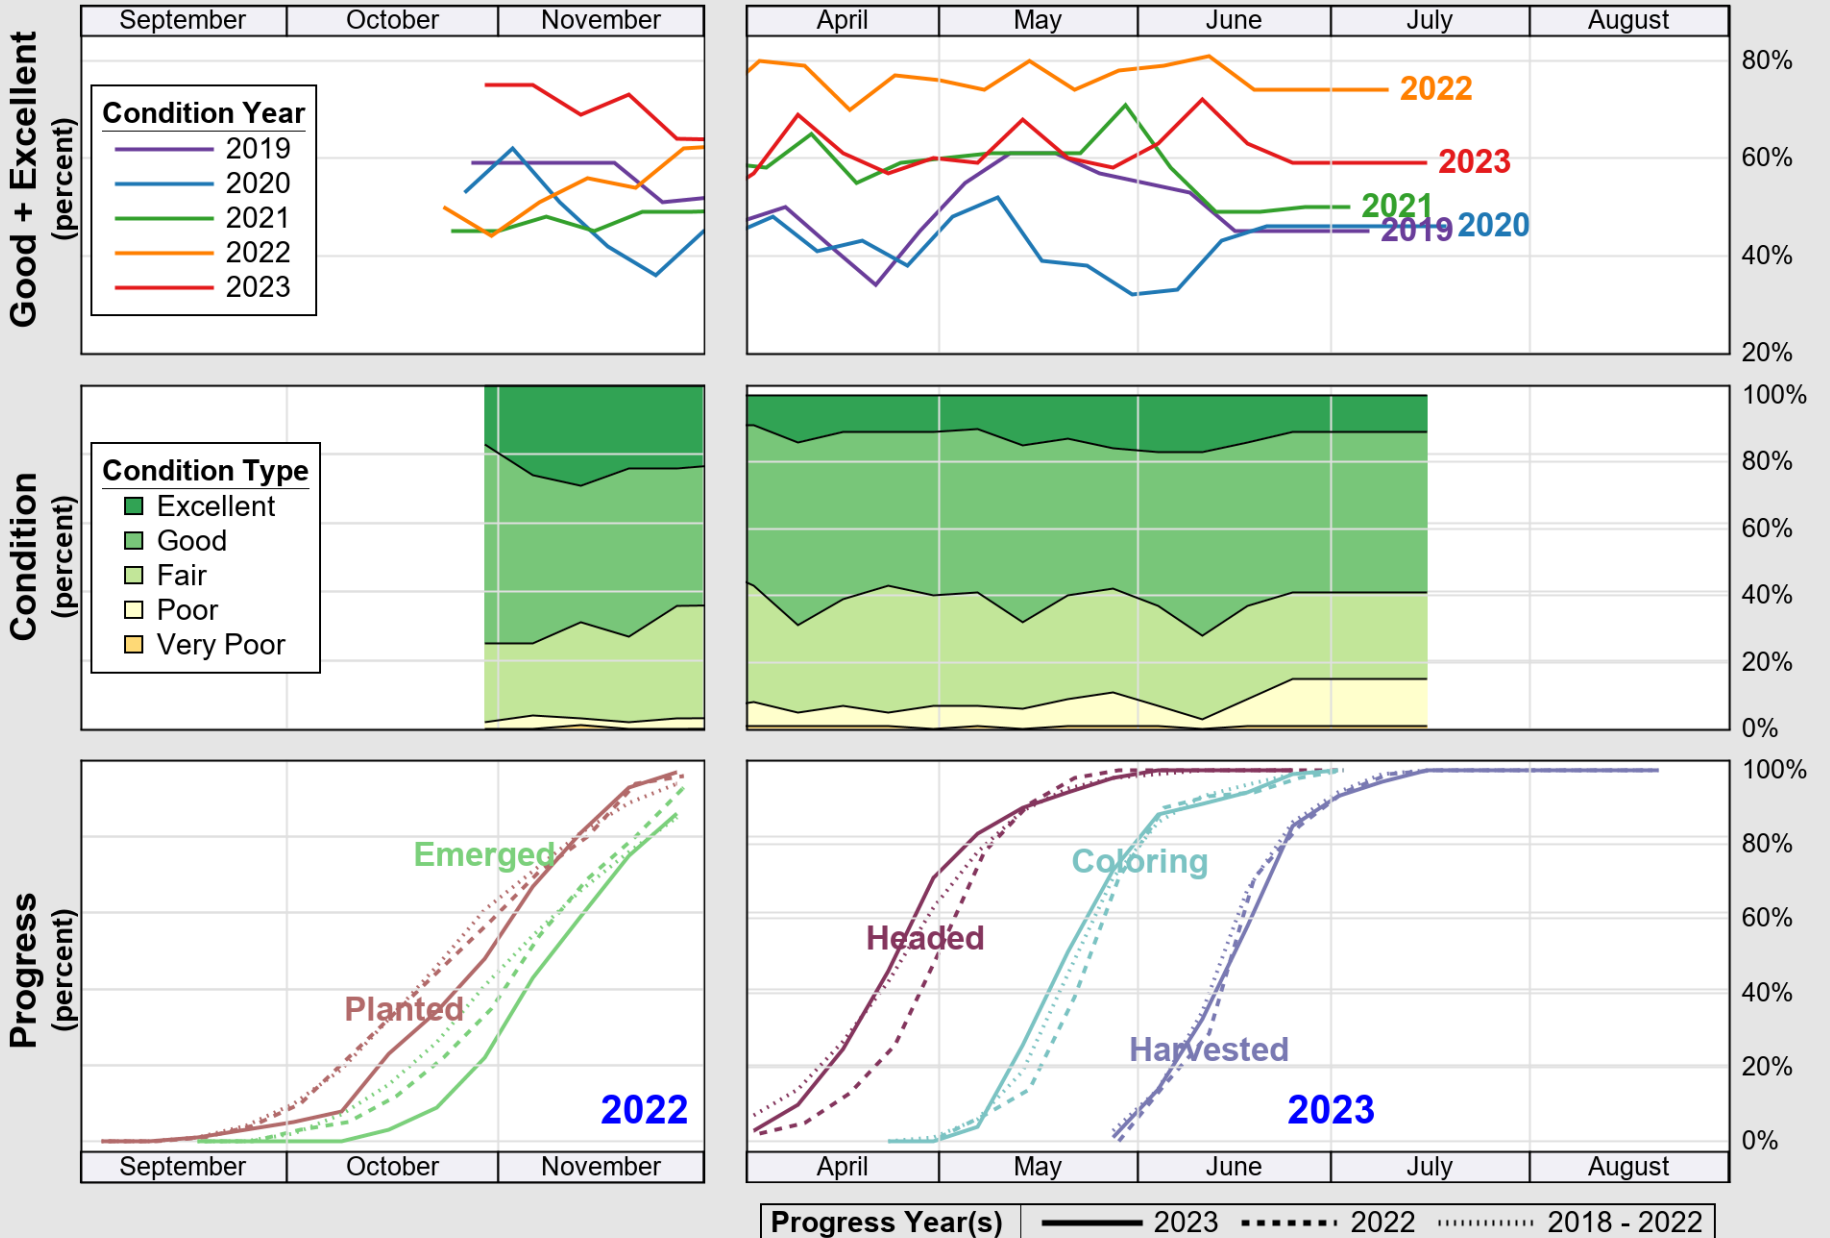

USDA

Crop Progress and Condition: Soybeans in Arkansas , 2023

NASS

Source: National Agricultural Statistics Service (NASS), Crop Progress Report

USDA

Crop Progress and Condition: Winter Wheat in Arkansas , 2023

NASS

Source: National Agricultural Statistics Service (NASS), Crop Progress Report