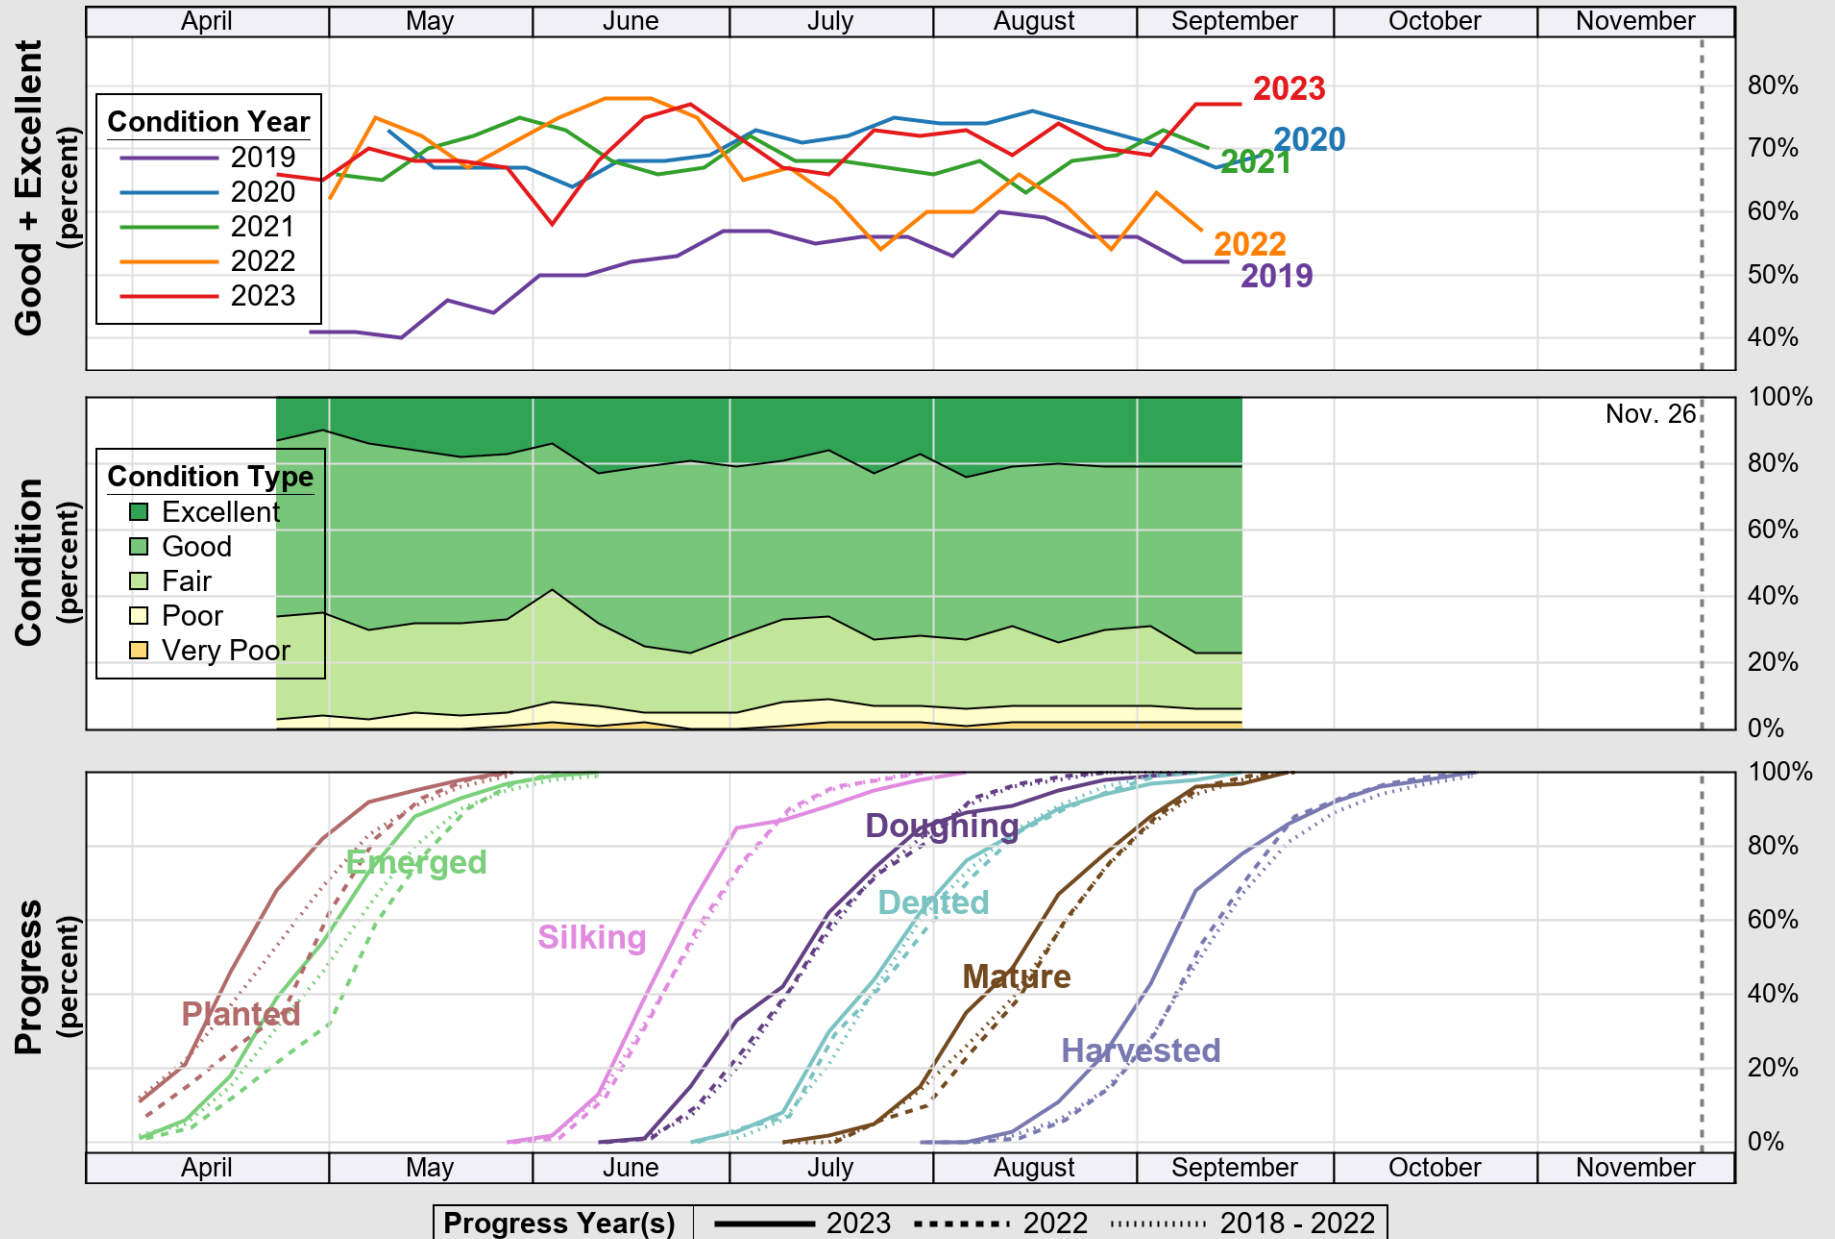

USDA

Crop Progress and Condition: Corn in Arkansas , 2023

NASS

Source: National Agricultural Statistics Service (NASS), Crop Progress Report

USDA

Crop Progress and Condition: Cotton in Arkansas , 2023

NASS

Source: National Agricultural Statistics Service (NASS), Crop Progress Report

USDA

Crop Progress and Condition: Pasture and Range in Arkansas , 2023

NASS

Source: National Agricultural Statistics Service (NASS), Crop Progress Report

USDA

Crop Progress and Condition: Peanuts in Arkansas , 2023

NASS

Source: National Agricultural Statistics Service (NASS), Crop Progress Report

USDA

Crop Progress and Condition: Rice in Arkansas , 2023

NASS

Source: National Agricultural Statistics Service (NASS), Crop Progress Report