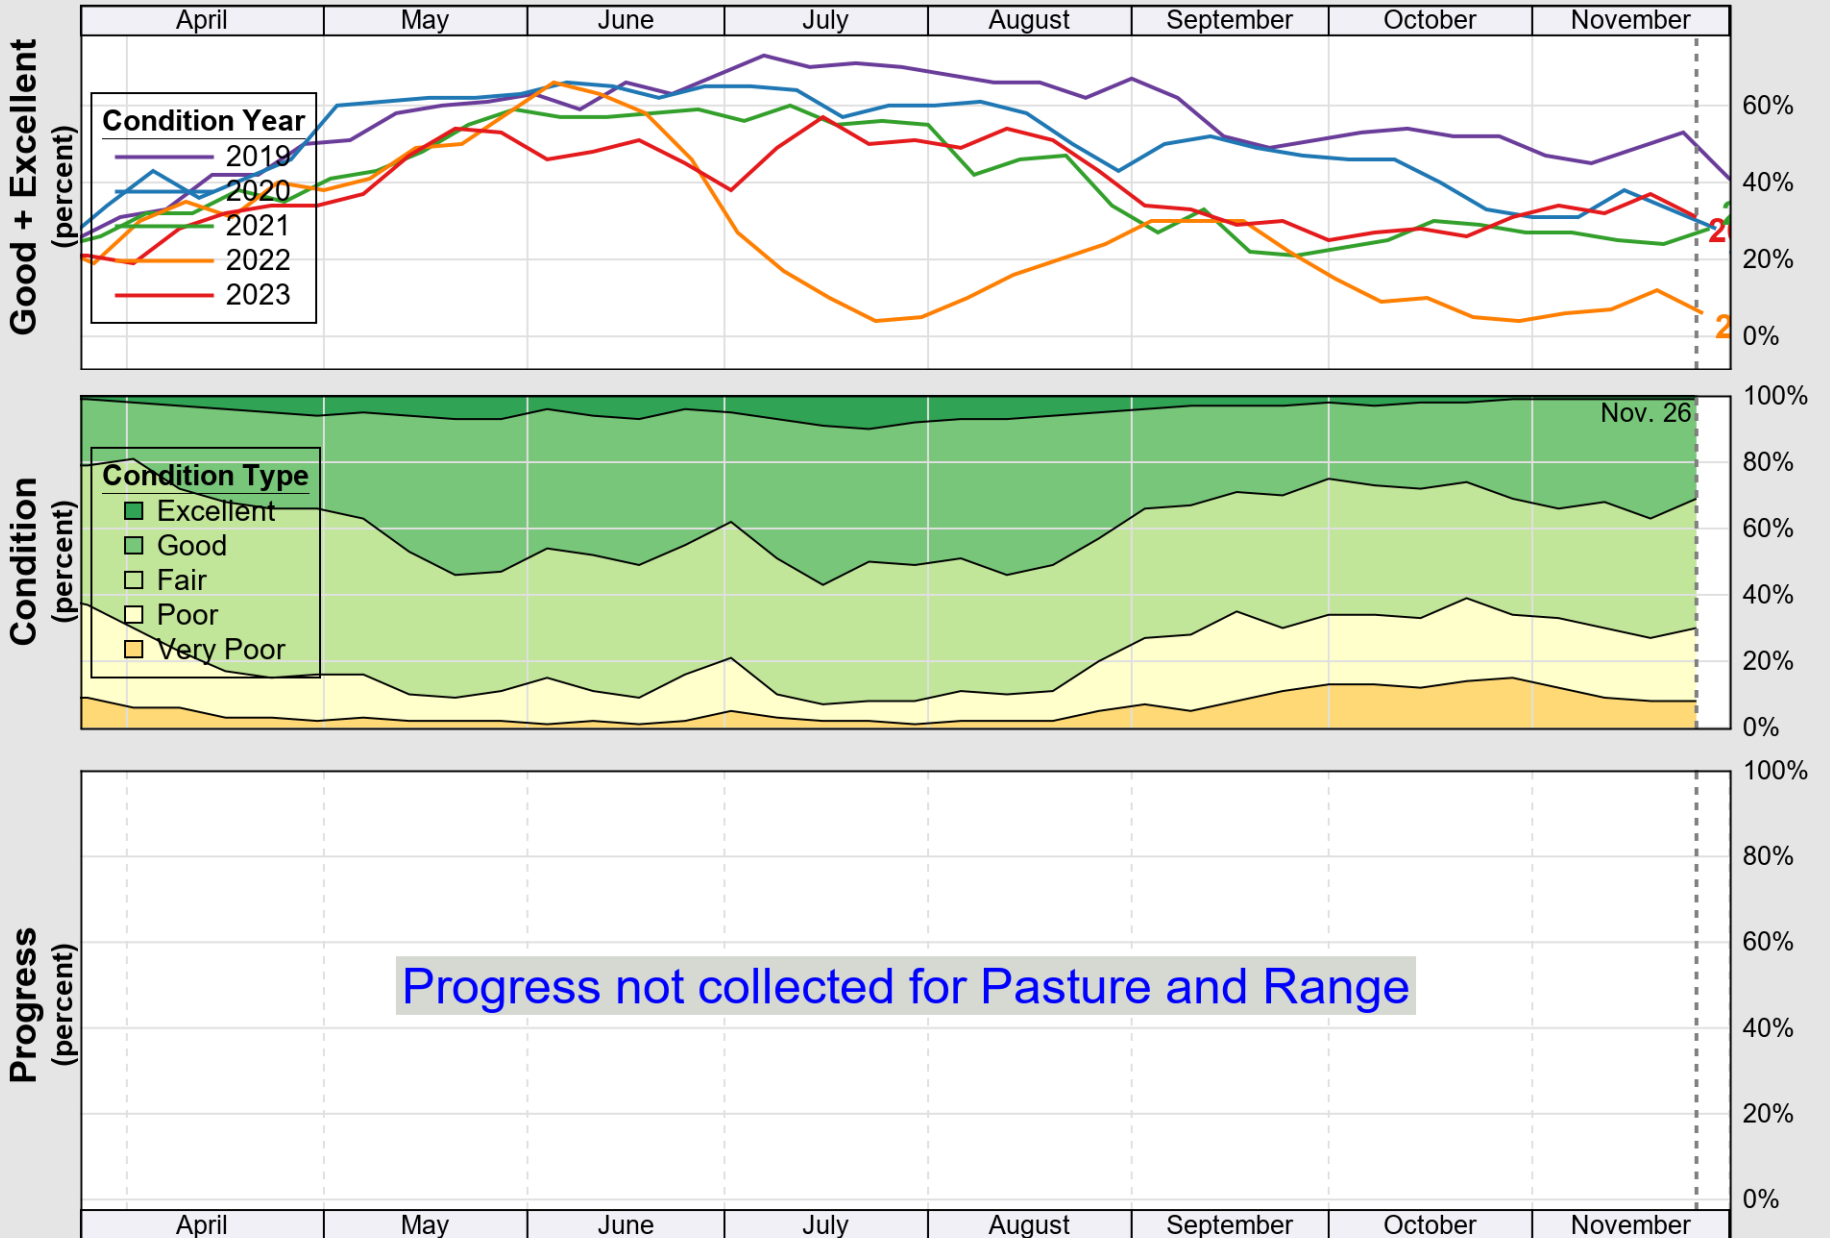

USDA

Crop Progress and Condition: Corn in Arkansas , 2023

NASS

Source: National Agricultural Statistics Service (NASS), Crop Progress Report

USDA

Crop Progress and Condition: Cotton in Arkansas , 2023

NASS

Source: National Agricultural Statistics Service (NASS), Crop Progress Report

USDA

Crop Progress and Condition: Pasture and Range in Arkansas , 2023

NASS

Source: National Agricultural Statistics Service (NASS), Crop Progress Report

USDA

Crop Progress and Condition: Peanuts in Arkansas , 2023