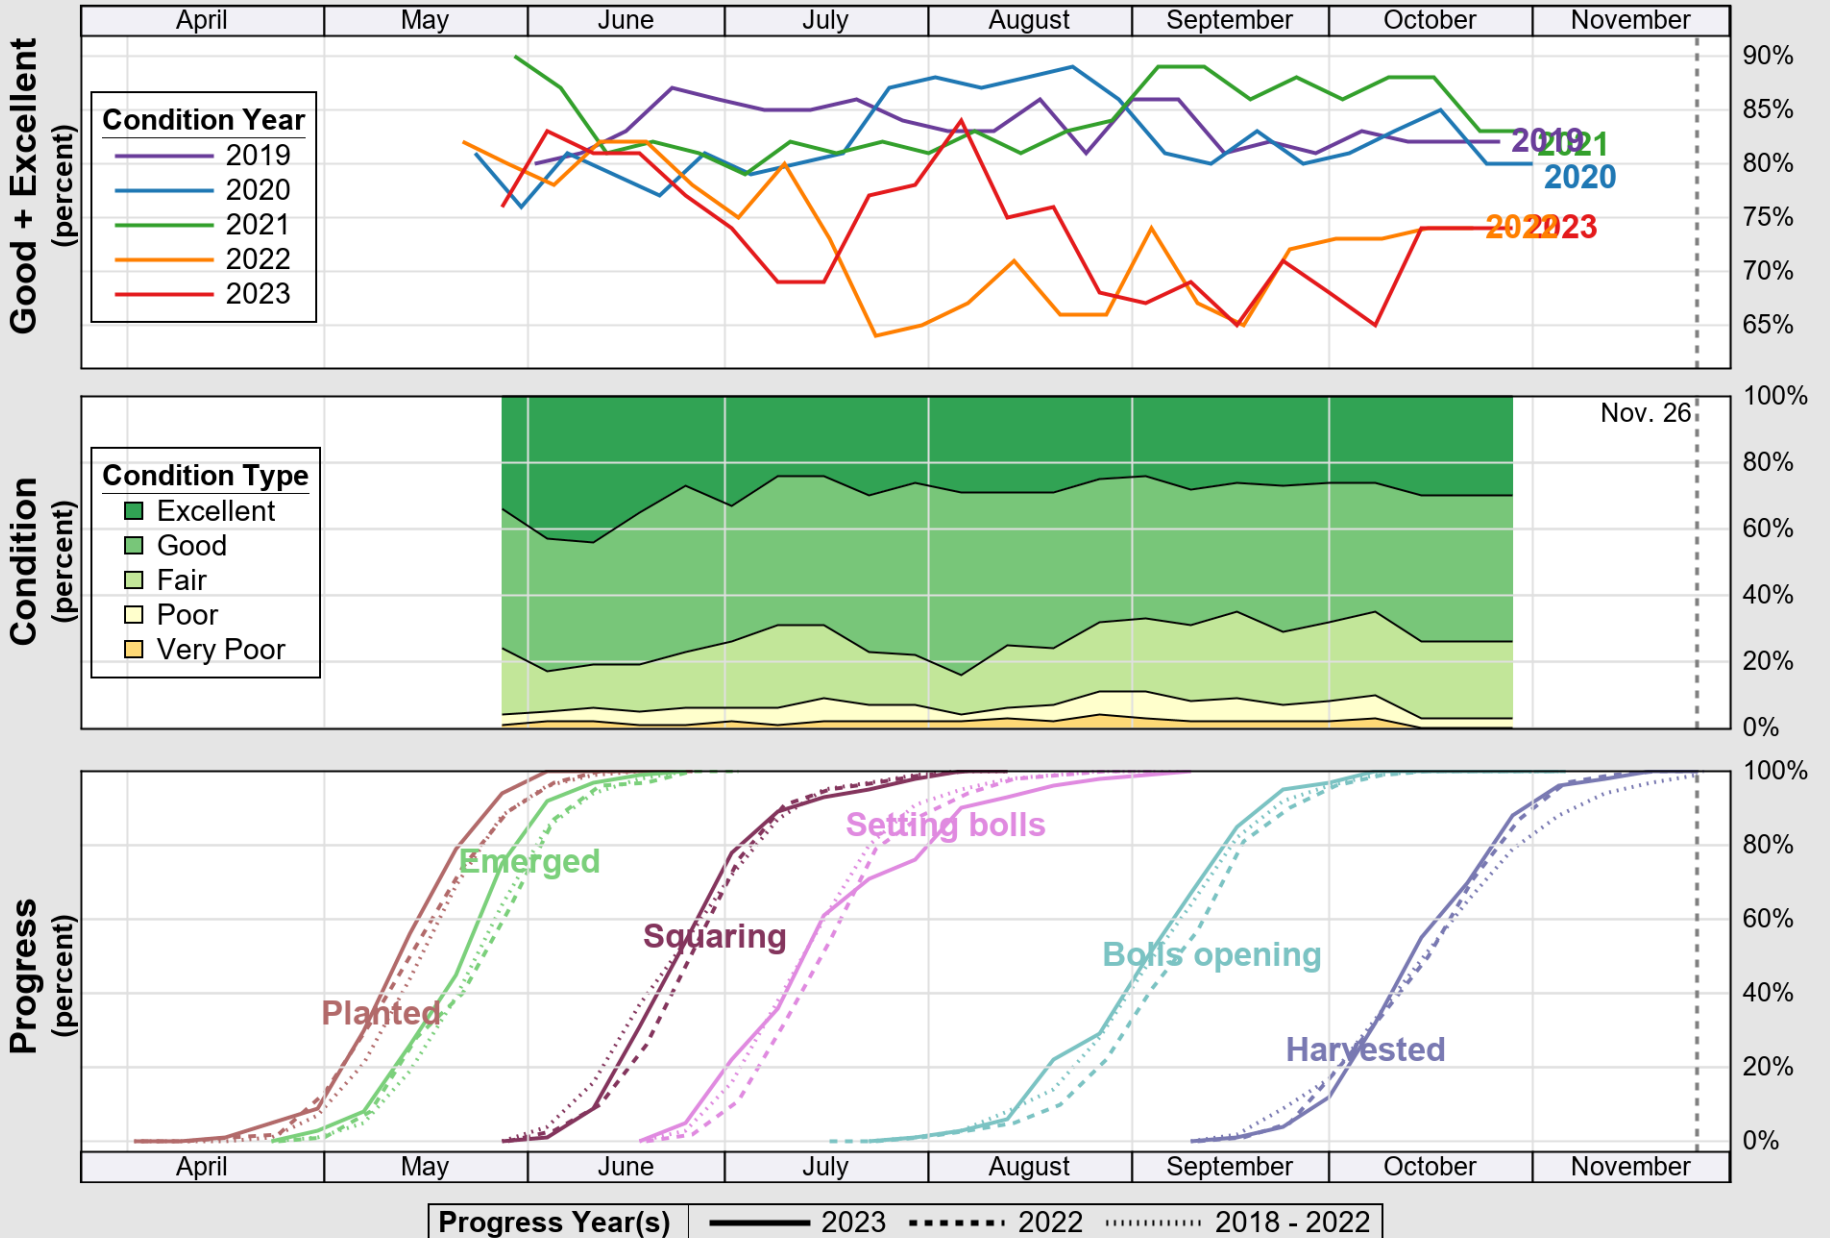

USDA

Crop Progress and Condition: Corn in Arkansas , 2023

NASS

Source: National Agricultural Statistics Service (NASS), Crop Progress Report

USDA

Crop Progress and Condition: Cotton in Arkansas , 2023

NASS

Source: National Agricultural Statistics Service (NASS), Crop Progress Report

USDA

Crop Progress and Condition: Pasture and Range in Arkansas , 2023

NASS

Source: National Agricultural Statistics Service (NASS), Crop Progress Report

USDA

Crop Progress and Condition: Peanuts in Arkansas , 2023

NASS

Source: National Agricultural Statistics Service (NASS), Crop Progress Report

USDA

Crop Progress and Condition: Rice in Arkansas , 2023

NASS

Source: National Agricultural Statistics Service (NASS), Crop Progress Report