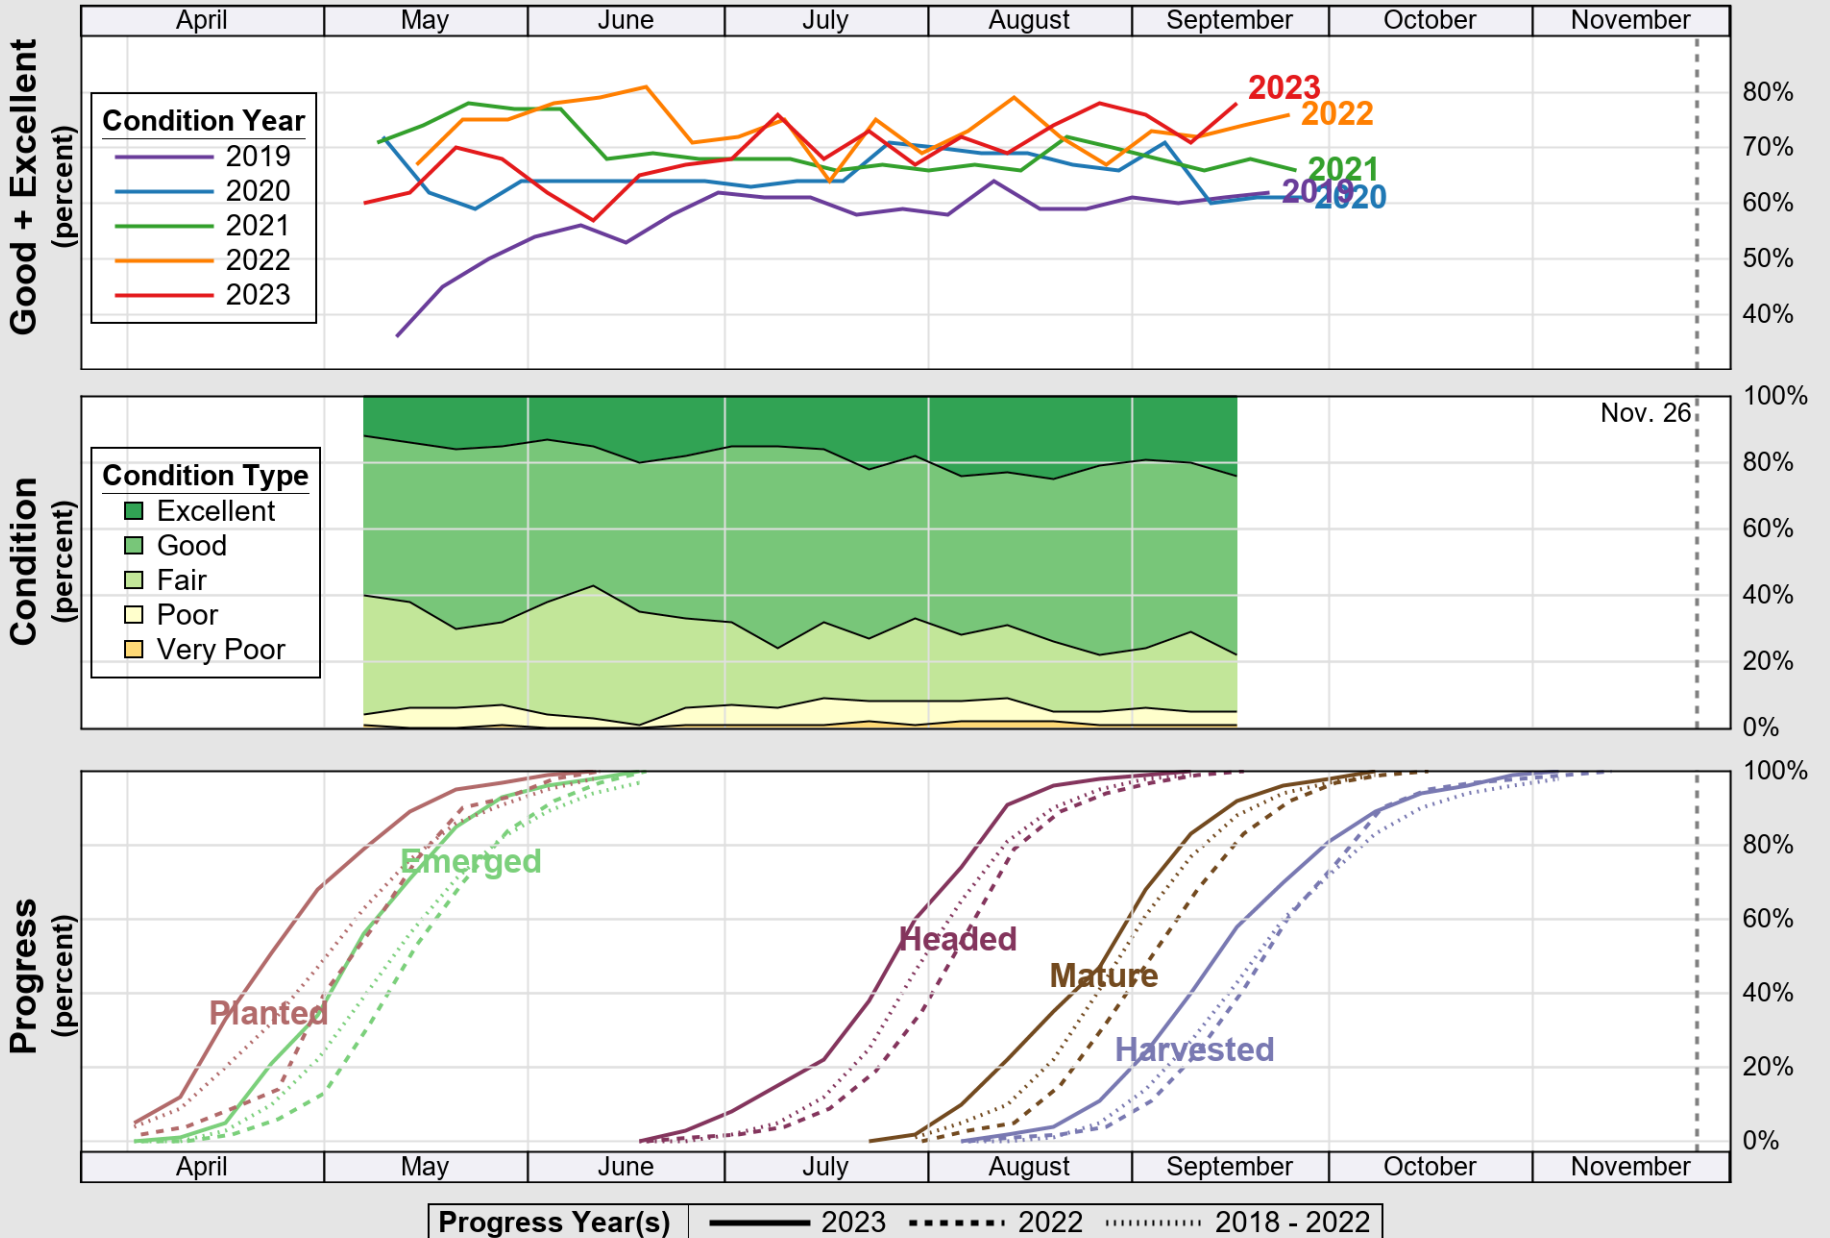

NASS

Source: National Agricultural Statistics Service (NASS), Crop Progress Report

USDA

Crop Progress and Condition: Rice in Arkansas , 2023

NASS

Source: National Agricultural Statistics Service (NASS), Crop Progress Report

USDA

Crop Progress and Condition: Soybeans in Arkansas , 2023

NASS

Source: National Agricultural Statistics Service (NASS), Crop Progress Report

USDA

Crop Progress and Condition: Winter Wheat in Arkansas , 2023