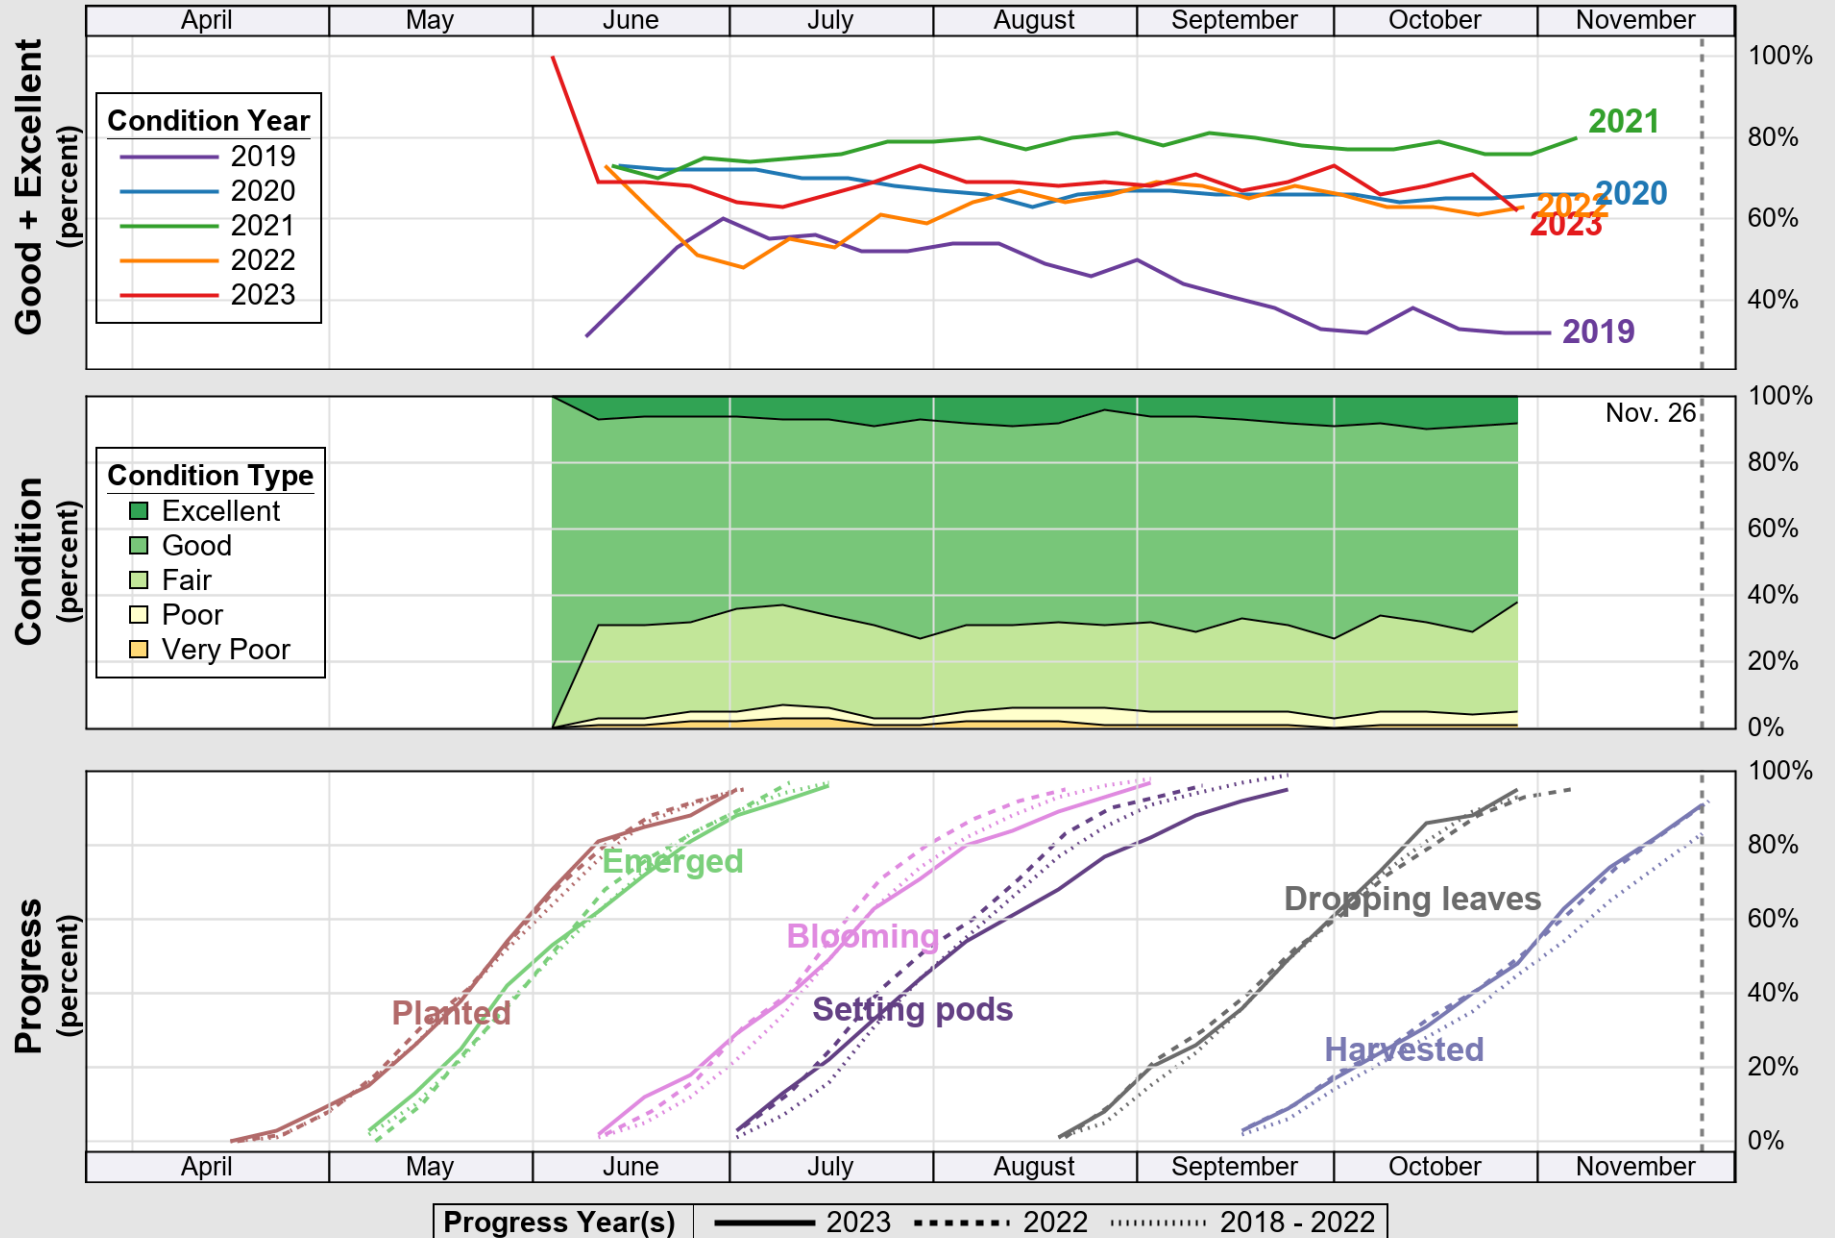

USDA

Crop Progress and Condition: Pasture and Range in Georgia, 2023

NASS

Source: National Agricultural Statistics Service (NASS), Crop Progress Report

USDA

Crop Progress and Condition: Peanuts in Georgia , 2023

NASS

Source: National Agricultural Statistics Service (NASS), Crop Progress Report

USDA

Crop Progress and Condition: Soybeans in Georgia , 2023

NASS

Source: National Agricultural Statistics Service (NASS), Crop Progress Report

USDA

Crop Progress and Condition: Winter Wheat in Georgia , 2023

NASS

Source: National Agricultural Statistics Service (NASS), Crop Progress Report