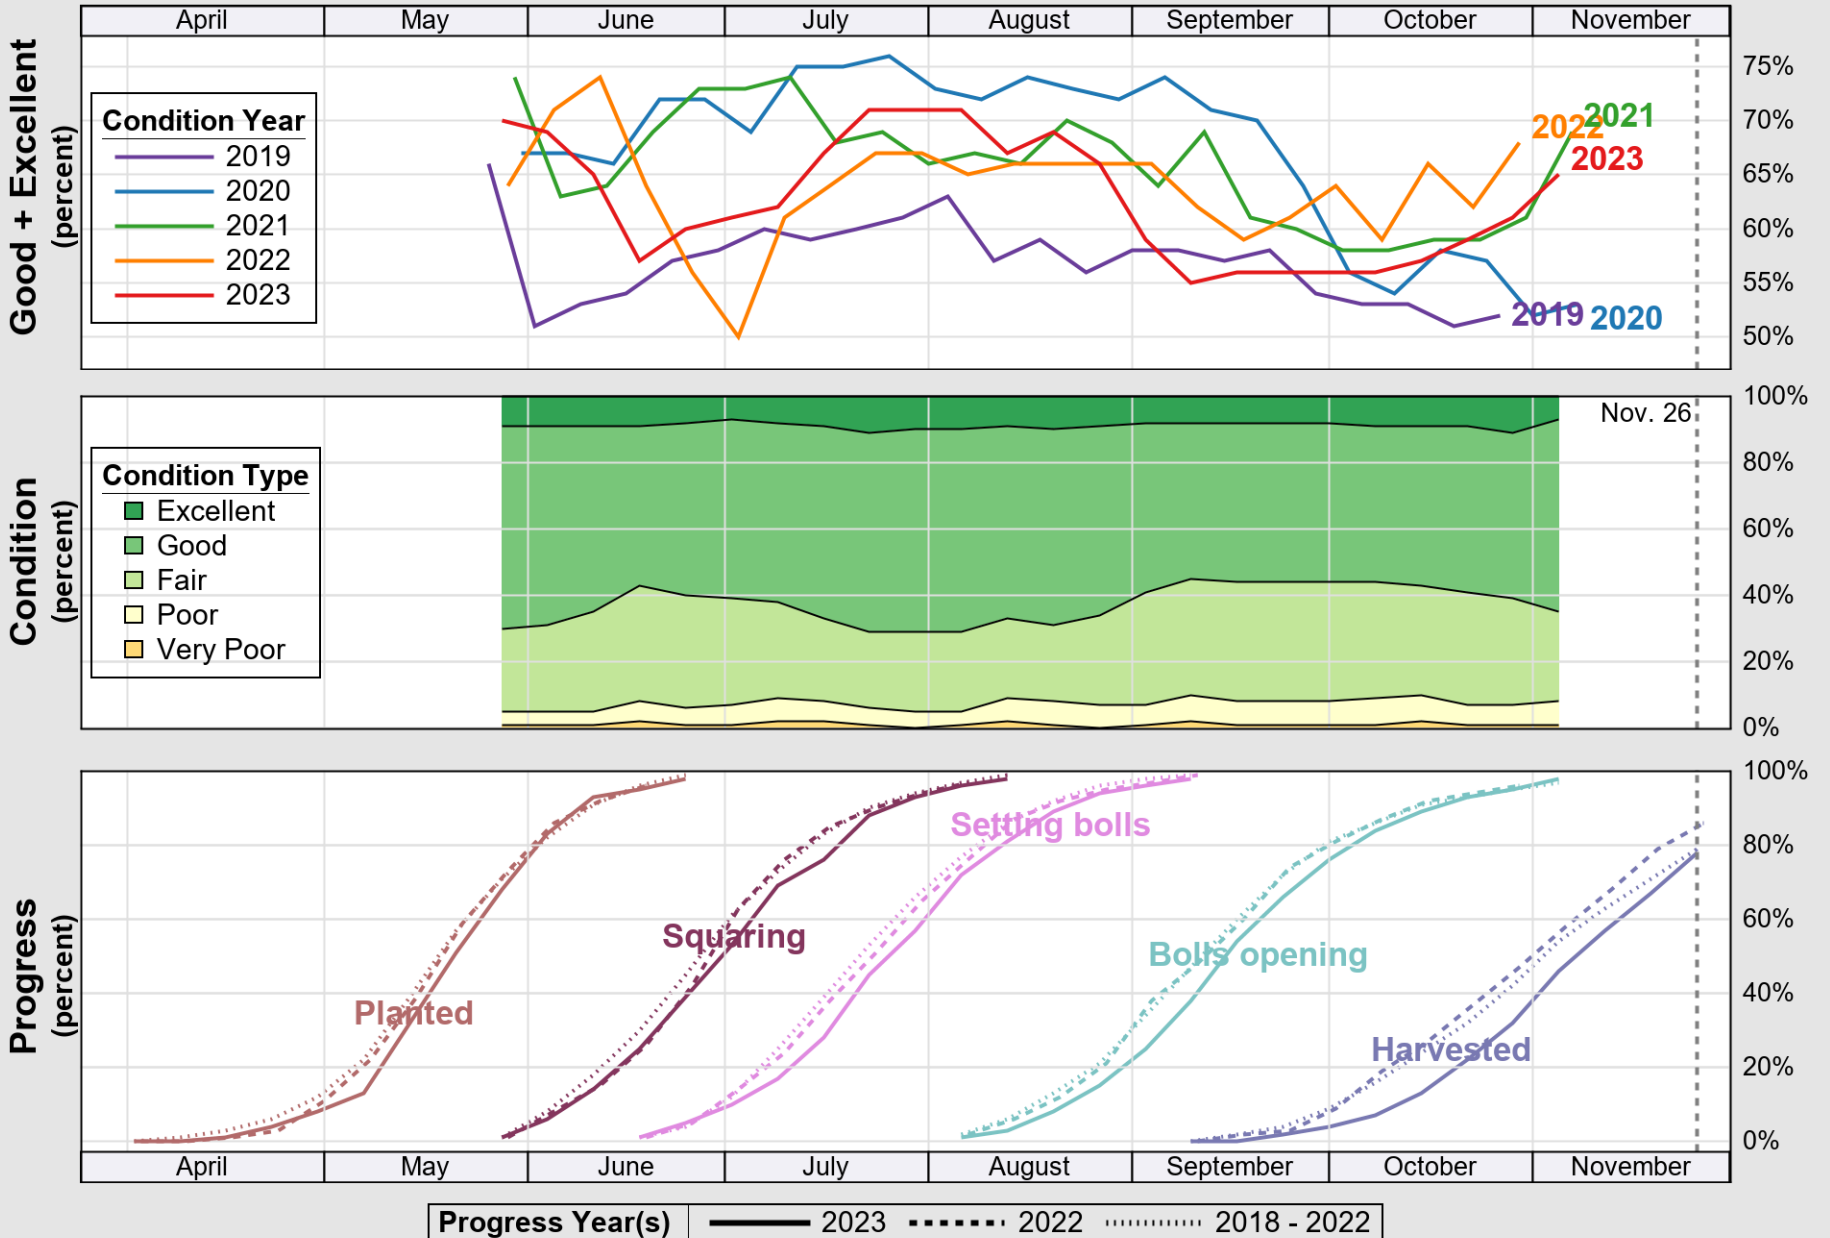

USDA

Crop Progress and Condition: Corn in Georgia , 2023

NASS

Source: National Agricultural Statistics Service (NASS), Crop Progress Report

USDA

Crop Progress and Condition: Cotton in Georgia , 2023

NASS

Source: National Agricultural Statistics Service (NASS), Crop Progress Report

USDA

Crop Progress and Condition: Pasture and Range in Georgia, 2023

NASS

Source: National Agricultural Statistics Service (NASS), Crop Progress Report

USDA

Crop Progress and Condition: Peanuts in Georgia , 2023

NASS

Source: National Agricultural Statistics Service (NASS), Crop Progress Report

USDA

Crop Progress and Condition: Soybeans in Georgia , 2023

NASS

Source: National Agricultural Statistics Service (NASS), Crop Progress Report

USDA

Crop Progress and Condition: Winter Wheat in Georgia , 2023

NASS

Source: National Agricultural Statistics Service (NASS), Crop Progress Report