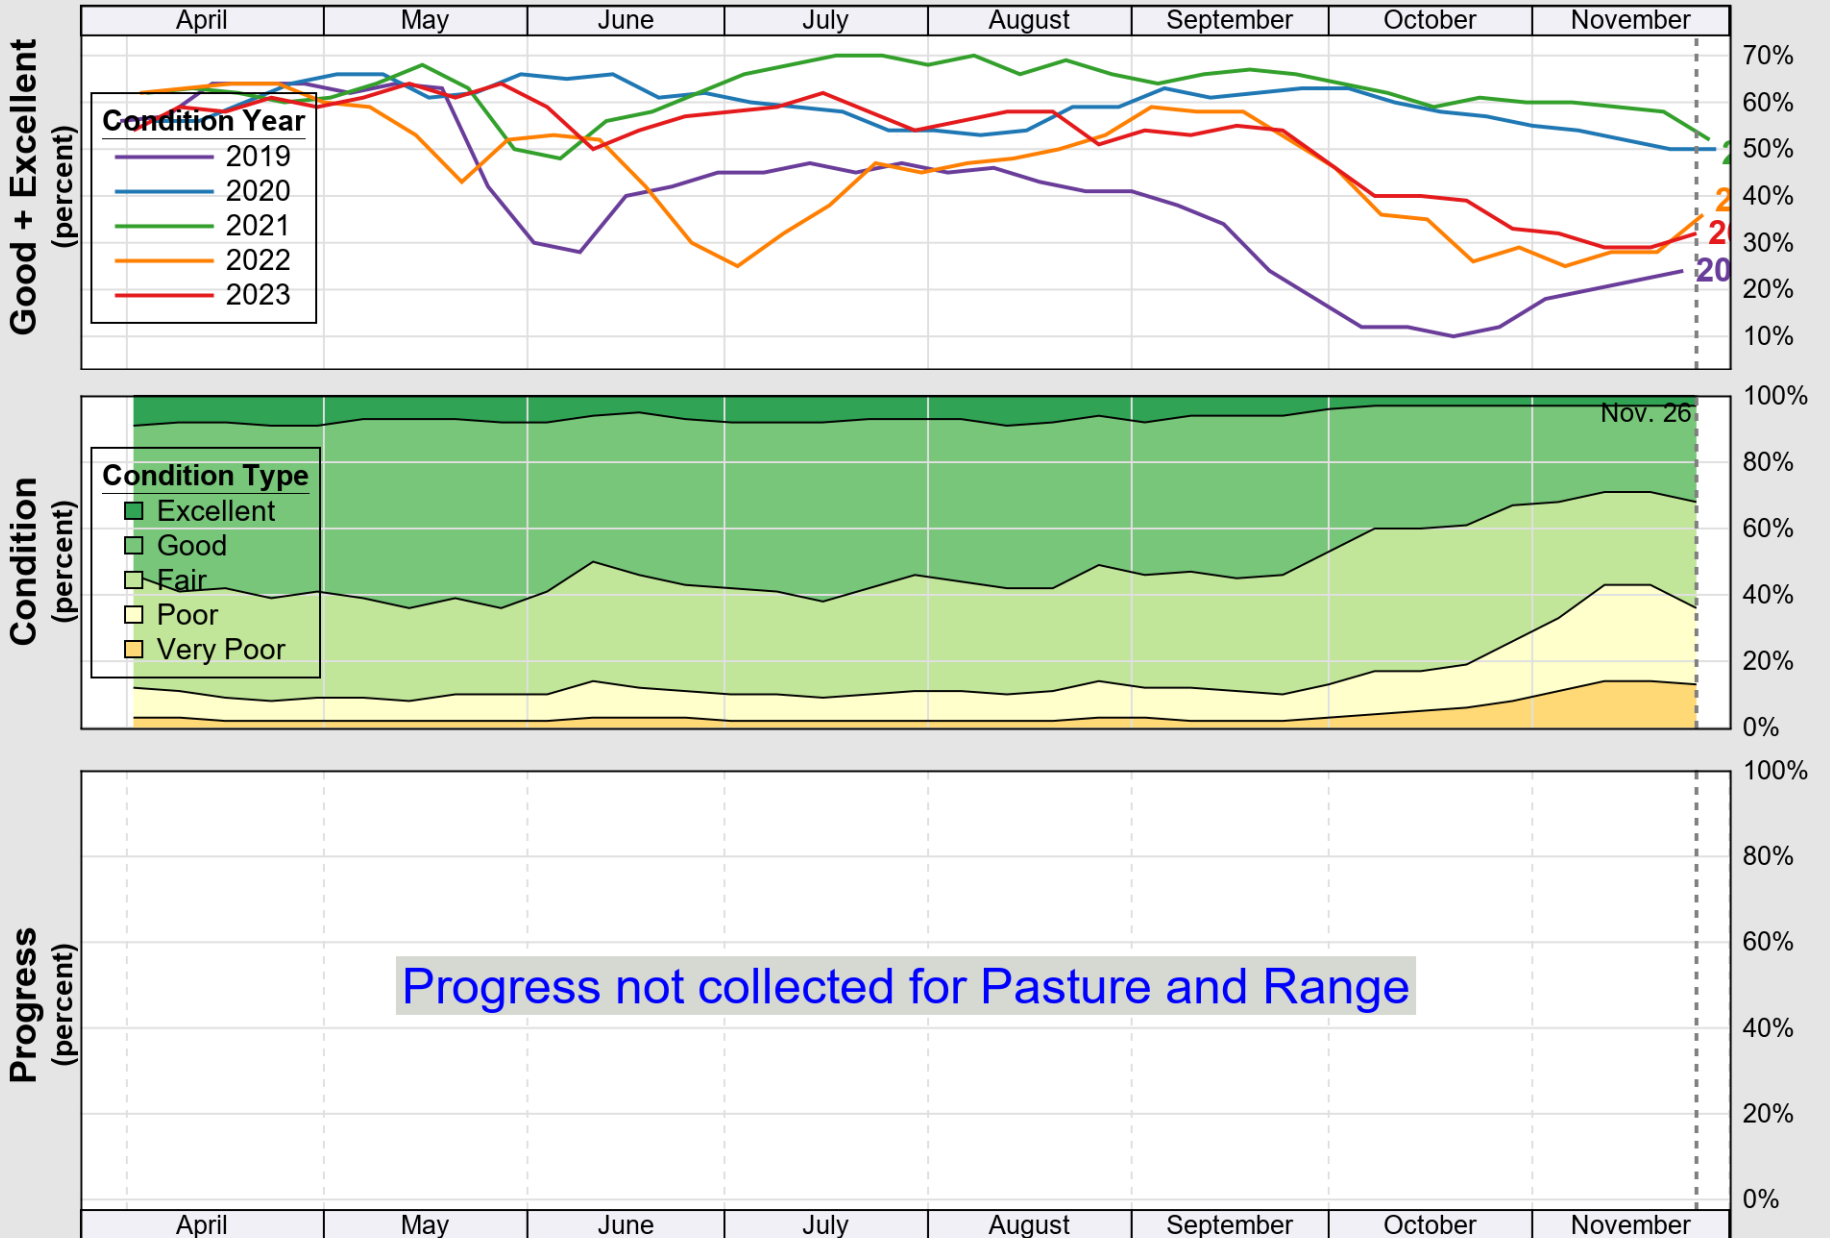

USDA

Crop Progress and Condition: Corn in Georgia , 2023

NASS

Source: National Agricultural Statistics Service (NASS), Crop Progress Report

USDA

Crop Progress and Condition: Cotton in Georgia , 2023

NASS

Source: National Agricultural Statistics Service (NASS), Crop Progress Report

USDA

Crop Progress and Condition: Pasture and Range in Georgia, 2023

NASS

Source: National Agricultural Statistics Service (NASS), Crop Progress Report

USDA

Crop Progress and Condition: Peanuts in Georgia , 2023

NASS

Source: National Agricultural Statistics Service (NASS), Crop Progress Report

USDA

Crop Progress and Condition: Soybeans in Georgia , 2023

NASS

Source: National Agricultural Statistics Service (NASS), Crop Progress Report