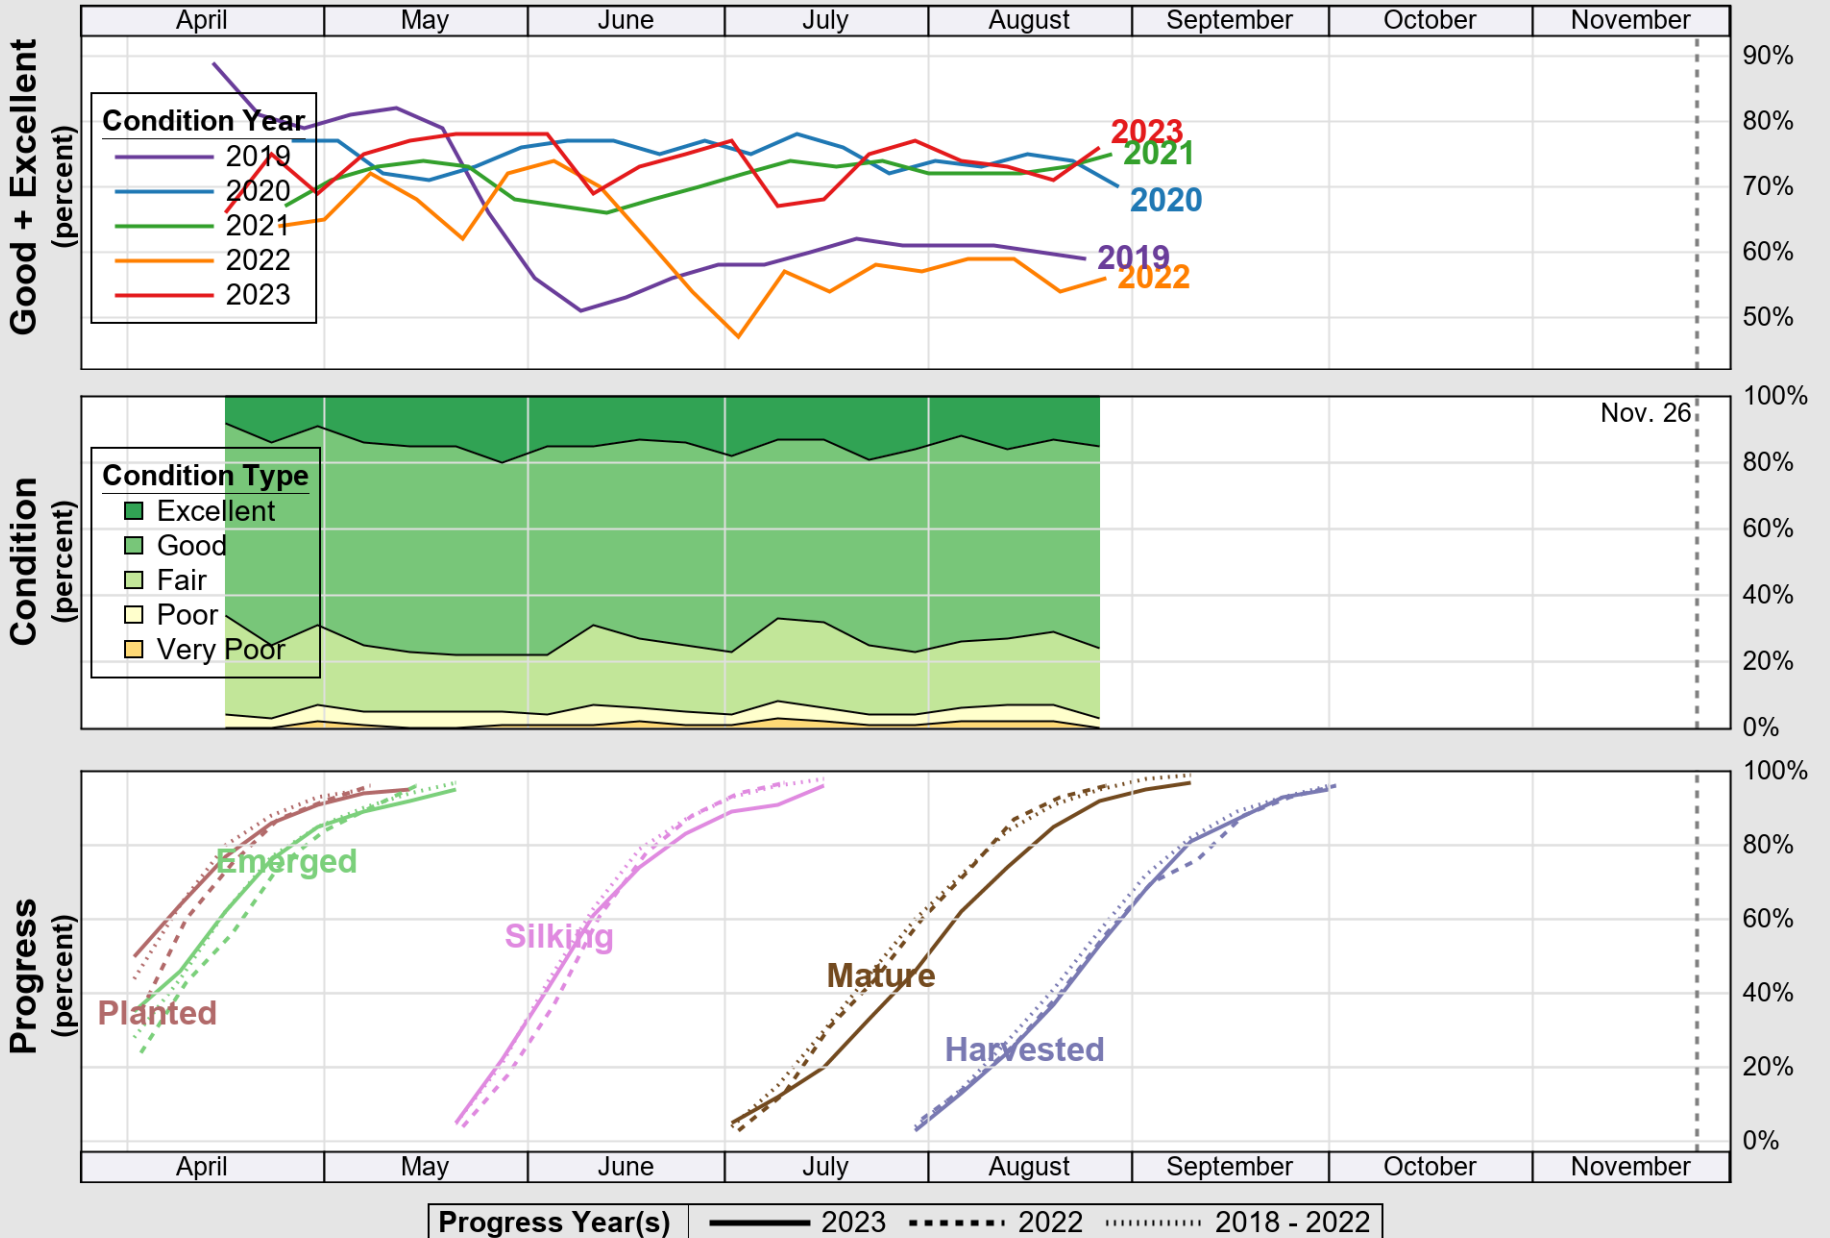

USDA

Crop Progress and Condition: Corn in Georgia , 2023

NASS

Source: National Agricultural Statistics Service (NASS), Crop Progress Report

USDA

Crop Progress and Condition: Cotton in Georgia , 2023

NASS

Source: National Agricultural Statistics Service (NASS), Crop Progress Report

USDA

Crop Progress and Condition: Pasture and Range in Georgia, 2023

NASS

Source: National Agricultural Statistics Service (NASS), Crop Progress Report

USDA

Crop Progress and Condition: Peanuts in Georgia , 2023

NASS

Source: National Agricultural Statistics Service (NASS), Crop Progress Report

USDA

Crop Progress and Condition: Soybeans in Georgia , 2023

NASS

Source: National Agricultural Statistics Service (NASS), Crop Progress Report

USDA

Crop Progress and Condition: Winter Wheat in Georgia , 2023

NASS

Source: National Agricultural Statistics Service (NASS), Crop Progress Report