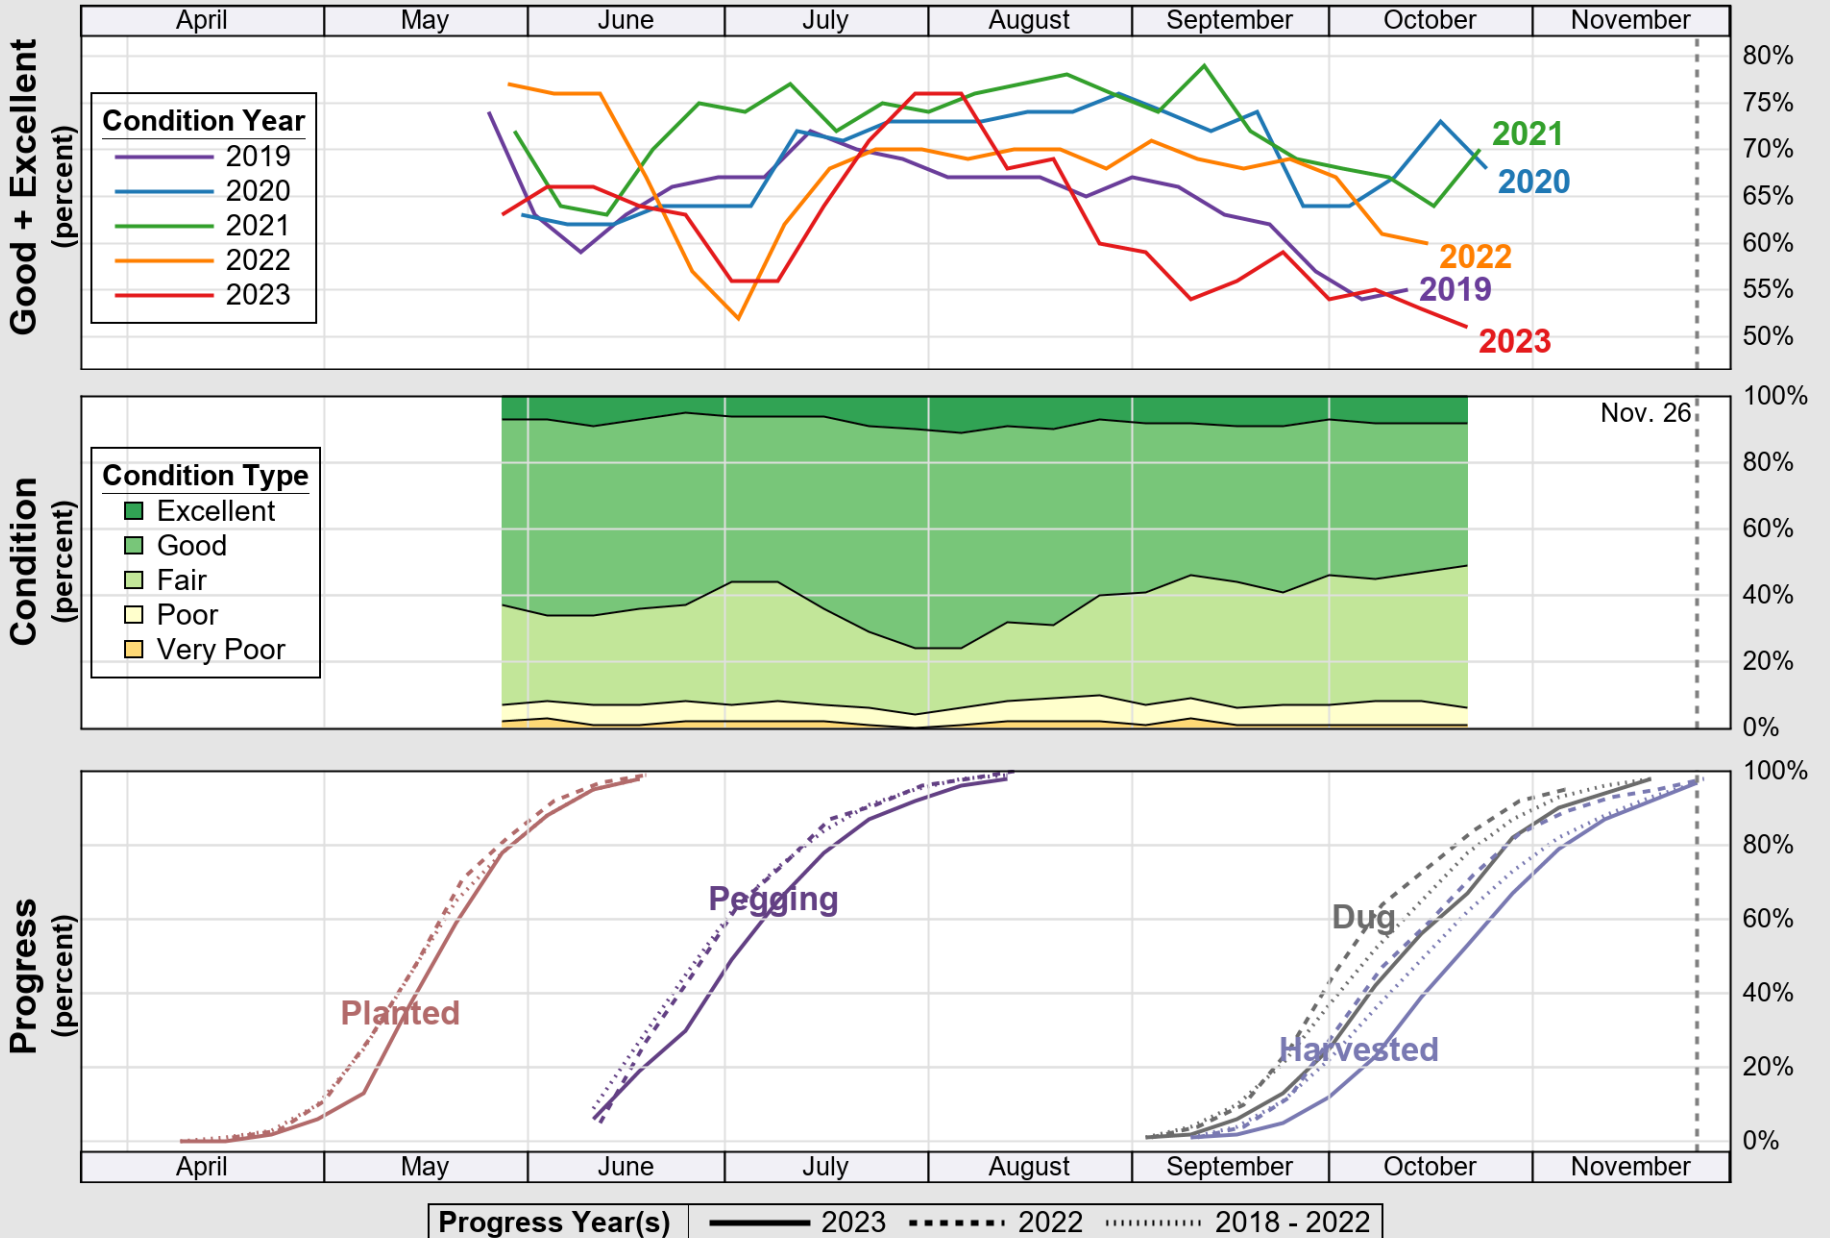

USDA

Crop Progress and Condition: Corn in Georgia , 2023

NASS

Source: National Agricultural Statistics Service (NASS), Crop Progress Report

USDA

Crop Progress and Condition: Cotton in Georgia , 2023

NASS

Source: National Agricultural Statistics Service (NASS), Crop Progress Report

USDA

Crop Progress and Condition: Pasture and Range in Georgia, 2023

NASS

Source: National Agricultural Statistics Service (NASS), Crop Progress Report

USDA

Crop Progress and Condition: Peanuts in Georgia , 2023

NASS

Source: National Agricultural Statistics Service (NASS), Crop Progress Report

USDA

Crop Progress and Condition: Soybeans in Georgia , 2023

NASS

Source: National Agricultural Statistics Service (NASS), Crop Progress Report

USDA

Crop Progress and Condition: Winter Wheat in Georgia , 2023

NASS

Source: National Agricultural Statistics Service (NASS), Crop Progress Report