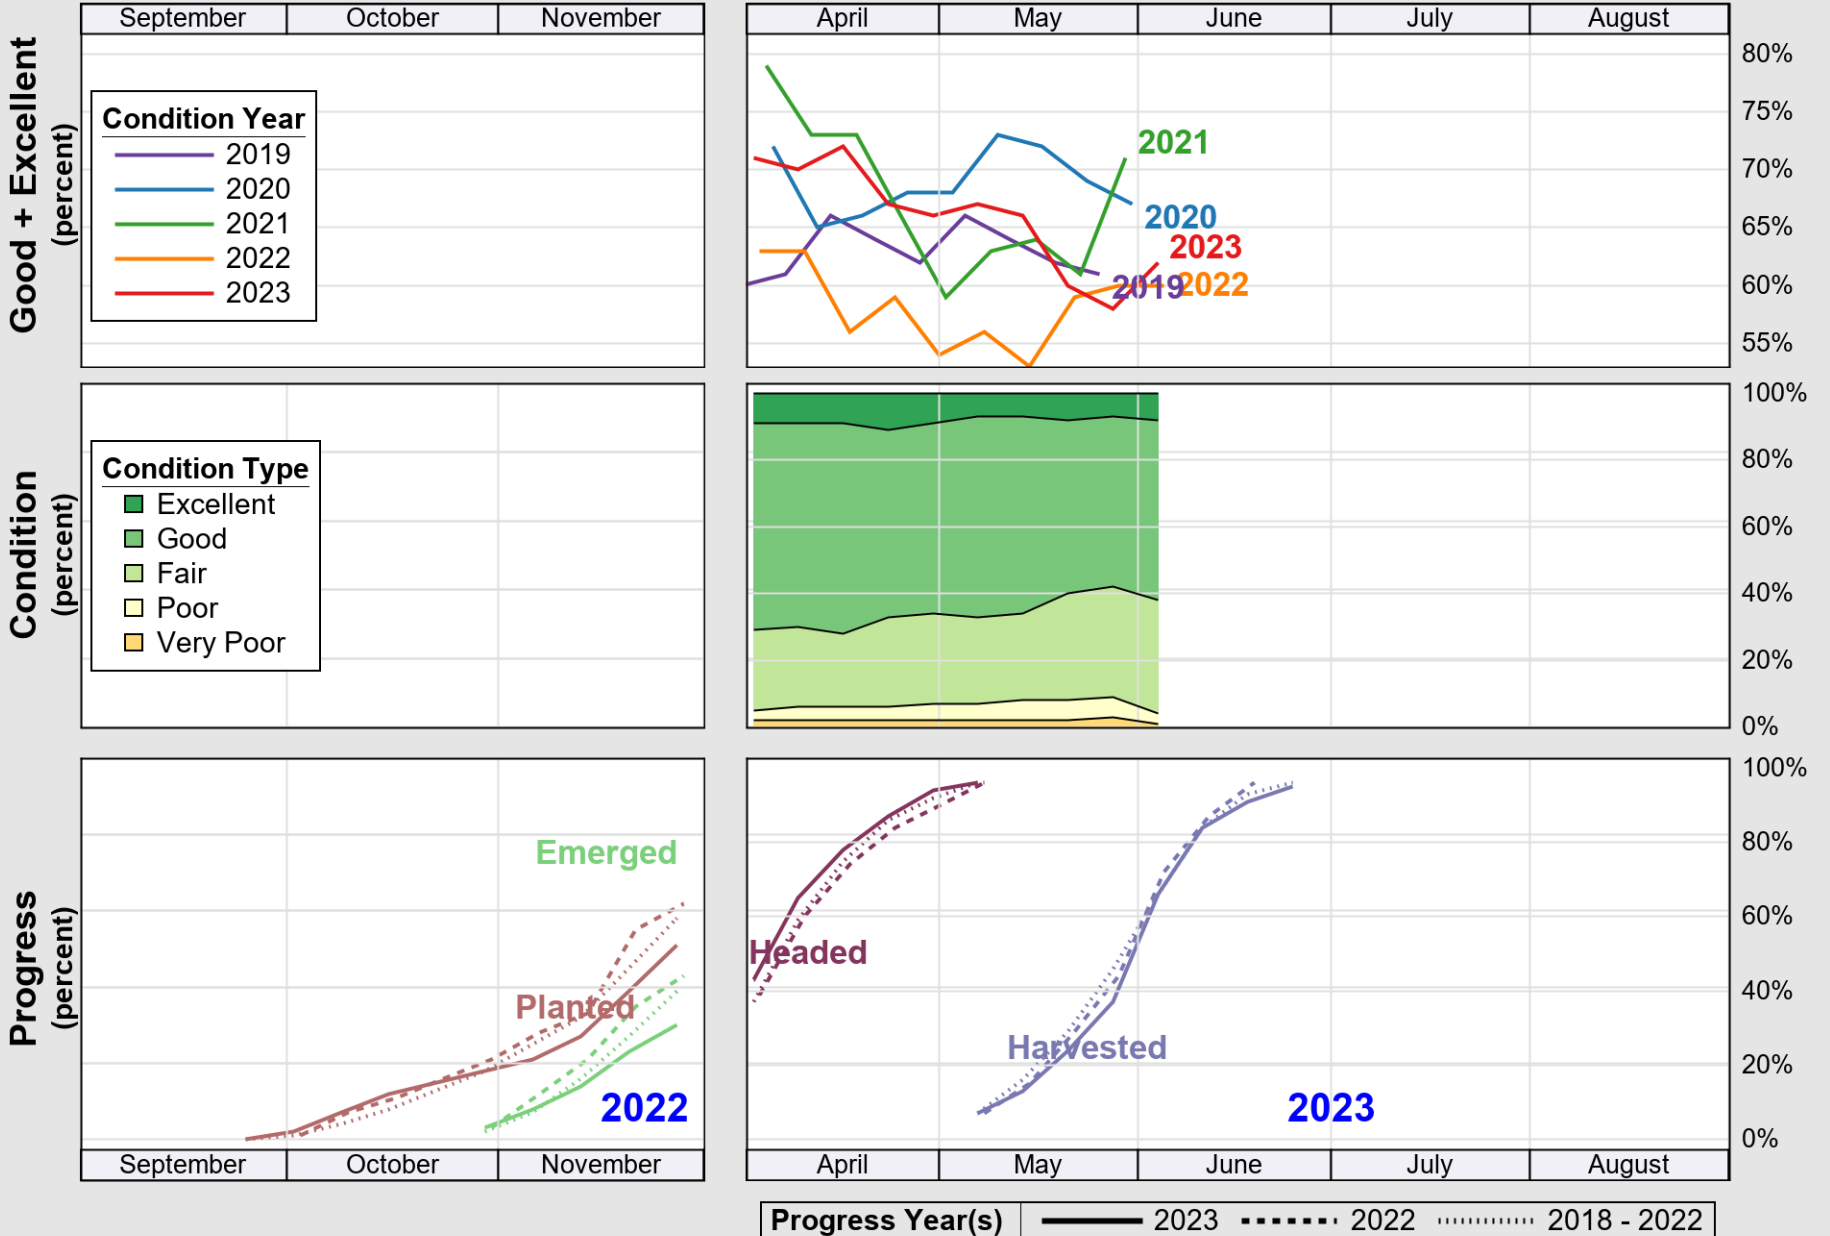

USDA

Crop Progress and Condition: Pasture and Range in Georgia, 2023

NASS

Source: National Agricultural Statistics Service (NASS), Crop Progress Report

USDA

Crop Progress and Condition: Peanuts in Georgia , 2023

NASS

Source: National Agricultural Statistics Service (NASS), Crop Progress Report

USDA

Crop Progress and Condition: Soybeans in Georgia , 2023

NASS

Source: National Agricultural Statistics Service (NASS), Crop Progress Report

USDA

Crop Progress and Condition: Winter Wheat in Georgia , 2023

NASS

Source: National Agricultural Statistics Service (NASS), Crop Progress Report