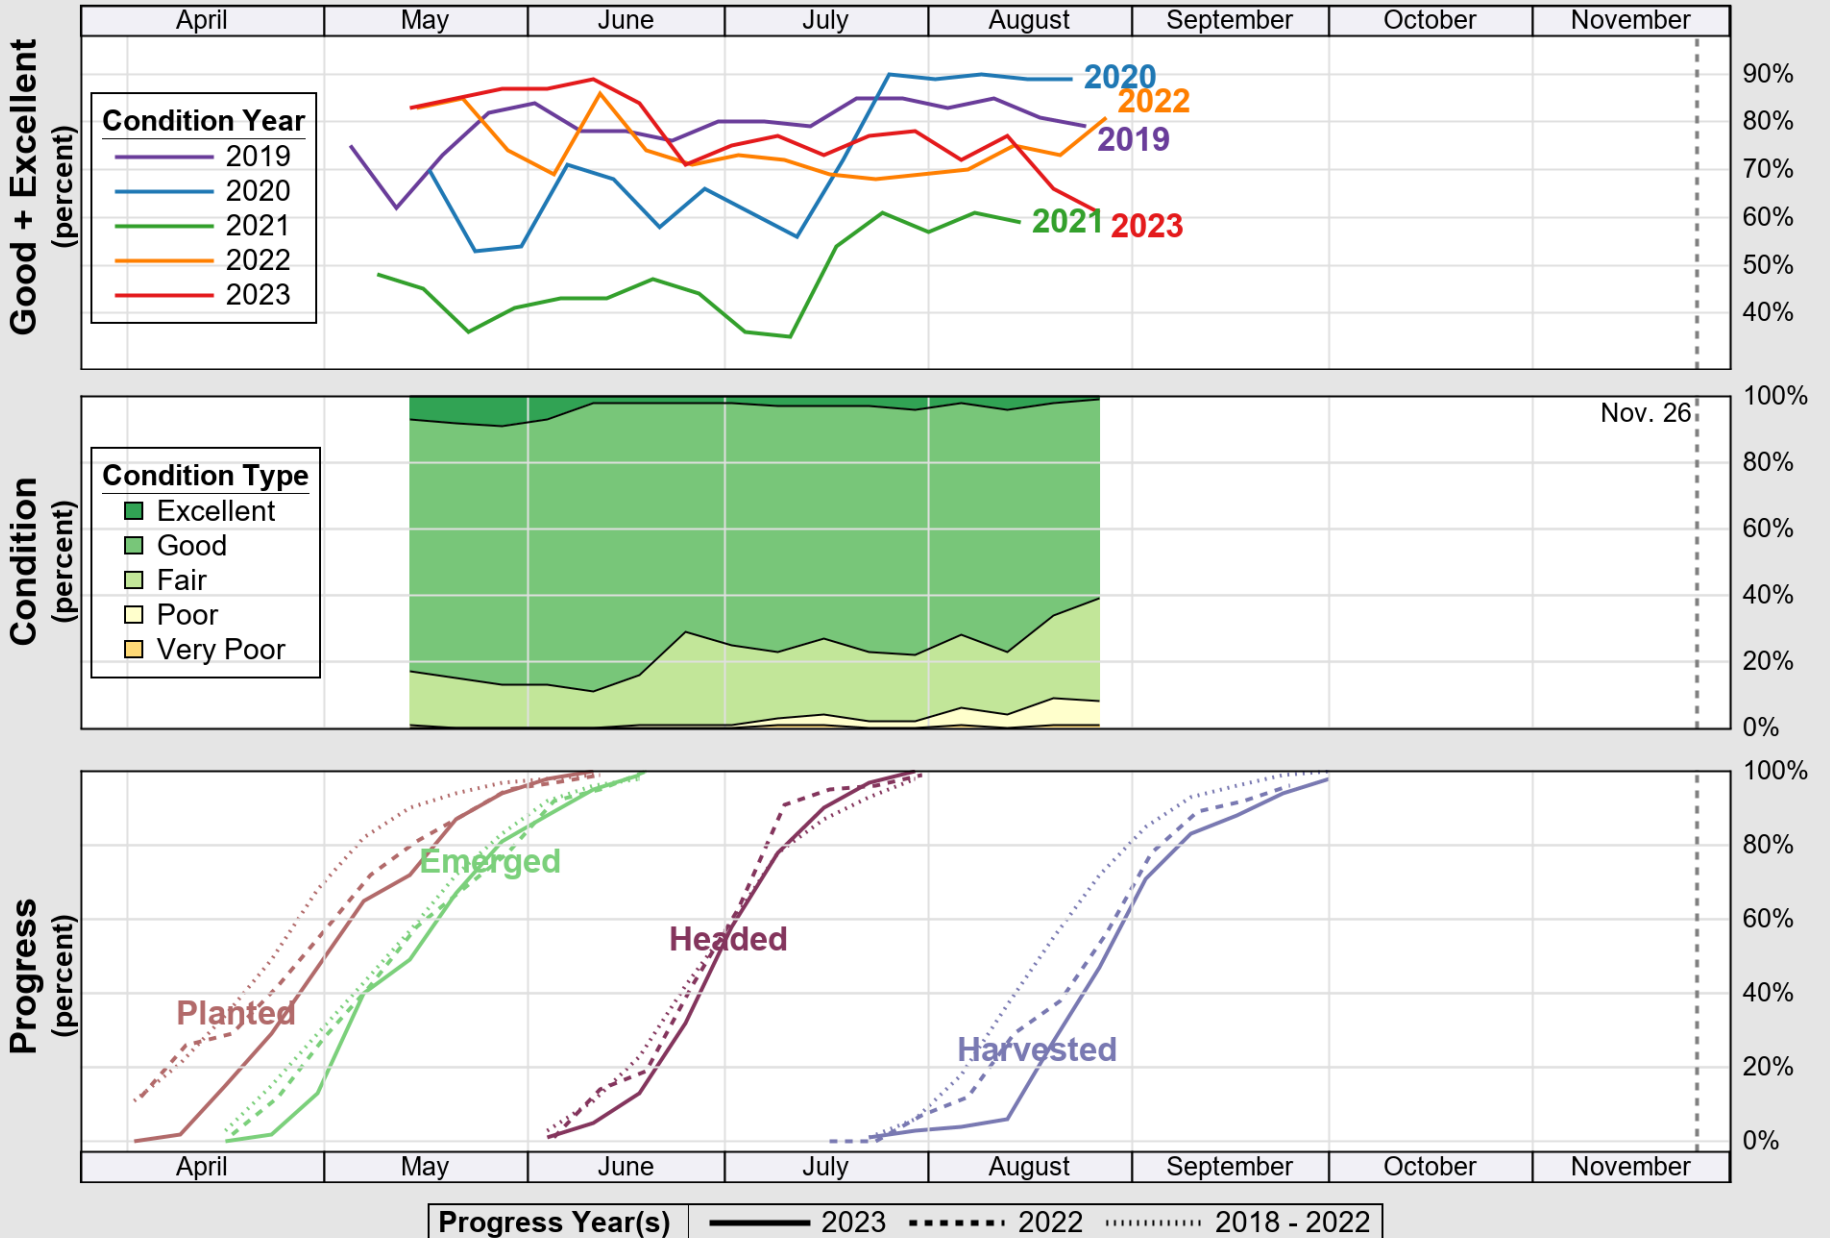

USDA

Crop Progress and Condition: Barley in Idaho , 2023

NASS

Source: National Agricultural Statistics Service (NASS), Crop Progress Report

USDA

Crop Progress and Condition: Corn in Idaho , 2023

NASS

Source: National Agricultural Statistics Service (NASS), Crop Progress Report

USDA

Crop Progress and Condition: Oats in Idaho , 2023

NASS

Source: National Agricultural Statistics Service (NASS), Crop Progress Report

USDA

Crop Progress and Condition: Pasture and Range in Idaho , 2023

NASS

Source: National Agricultural Statistics Service (NASS), Crop Progress Report

USDA

Crop Progress and Condition: Spring Wheat in Idaho , 2023

NASS

Source: National Agricultural Statistics Service (NASS), Crop Progress Report