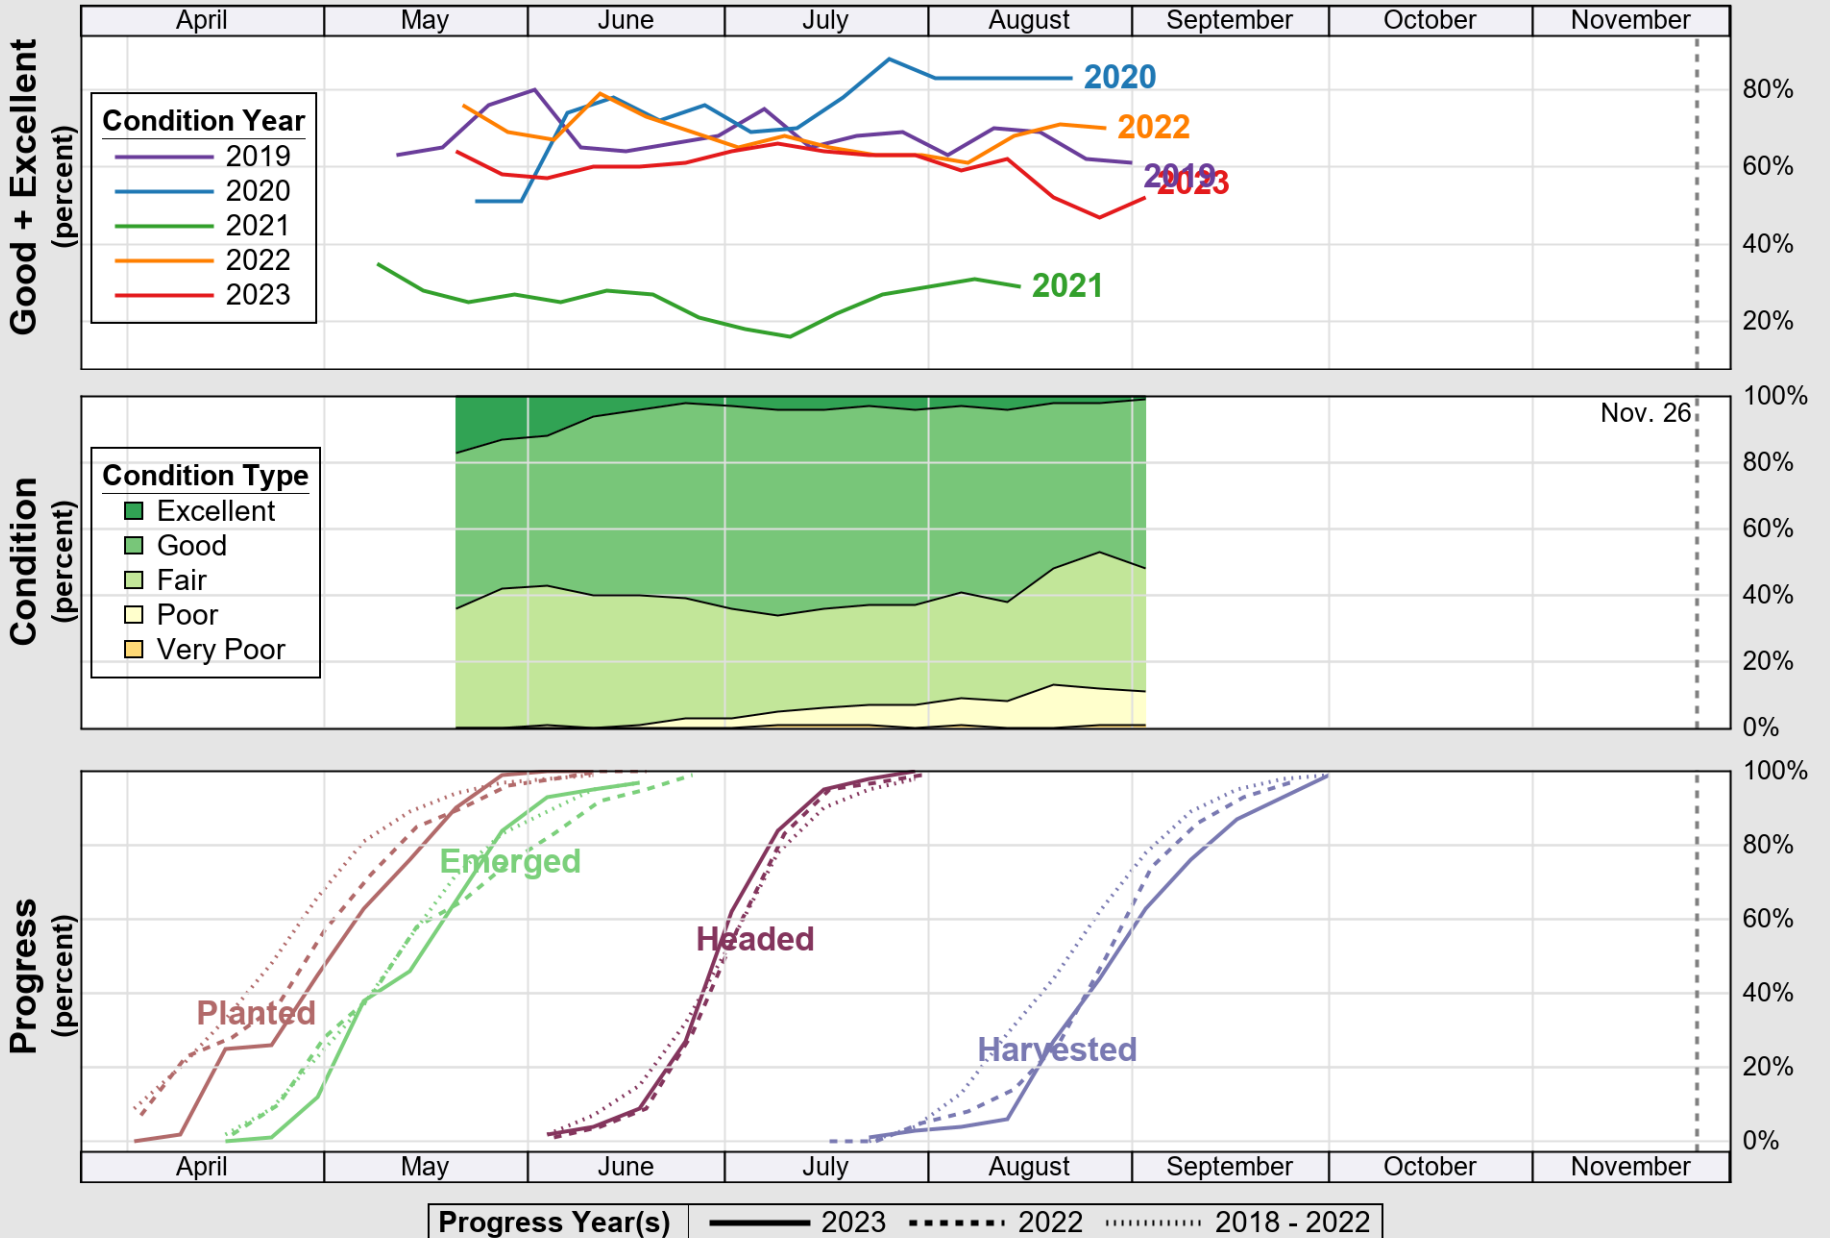

NASS

Source: National Agricultural Statistics Service (NASS), Crop Progress Report

USDA

Crop Progress and Condition: Spring Wheat in Idaho , 2023

NASS

Source: National Agricultural Statistics Service (NASS), Crop Progress Report

USDA

Crop Progress and Condition: Sugar Beets in Idaho , 2023

NASS

Source: National Agricultural Statistics Service (NASS), Crop Progress Report

USDA

Crop Progress and Condition: Winter Wheat in Idaho , 2023