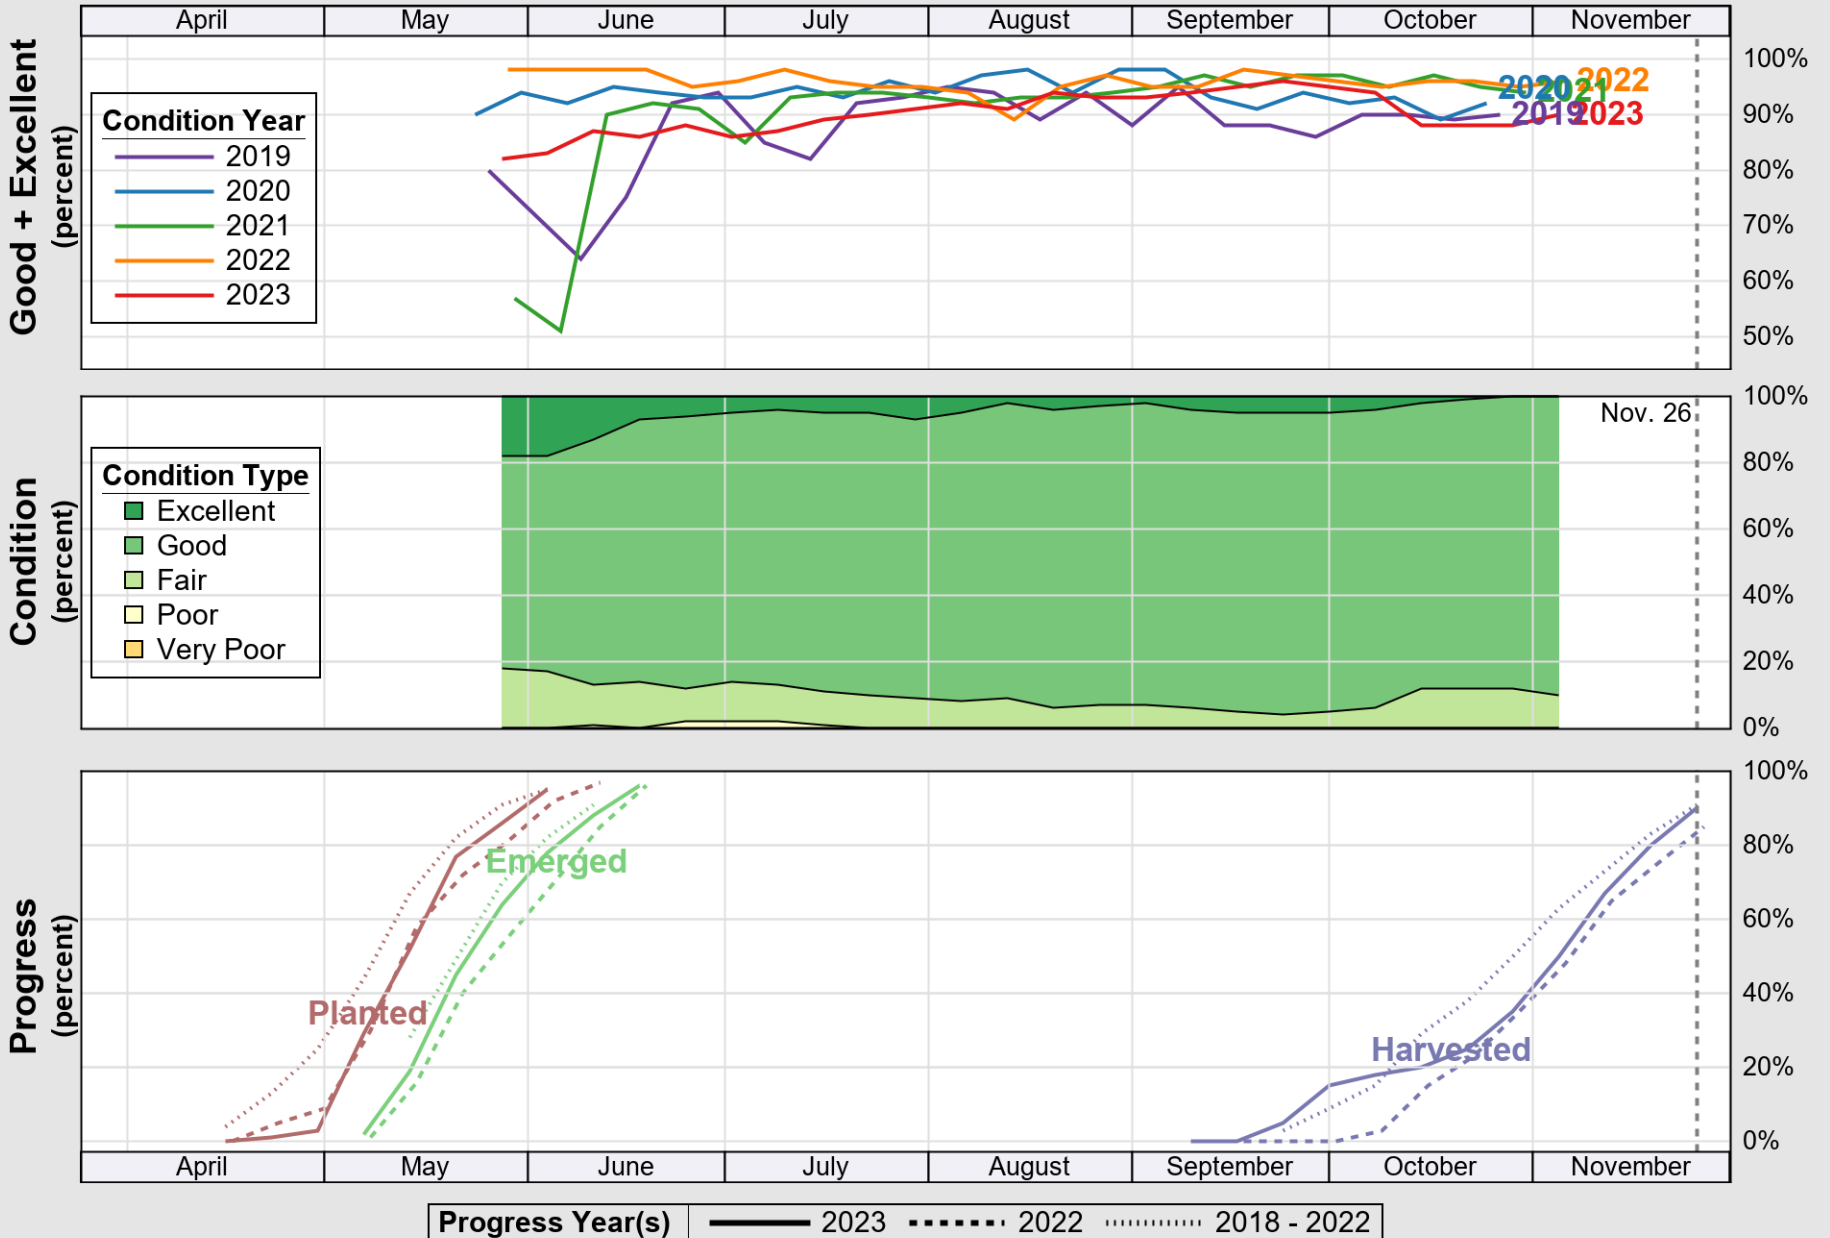

USDA

Crop Progress and Condition: Barley in Idaho , 2023

NASS

Source: National Agricultural Statistics Service (NASS), Crop Progress Report

USDA

Crop Progress and Condition: Corn in Idaho , 2023

NASS

Source: National Agricultural Statistics Service (NASS), Crop Progress Report

USDA

Crop Progress and Condition: Oats in Idaho , 2023

NASS

Source: National Agricultural Statistics Service (NASS), Crop Progress Report

USDA

Crop Progress and Condition: Pasture and Range in Idaho , 2023

NASS

Source: National Agricultural Statistics Service (NASS), Crop Progress Report

USDA

Crop Progress and Condition: Spring Wheat in Idaho , 2023

NASS

Source: National Agricultural Statistics Service (NASS), Crop Progress Report