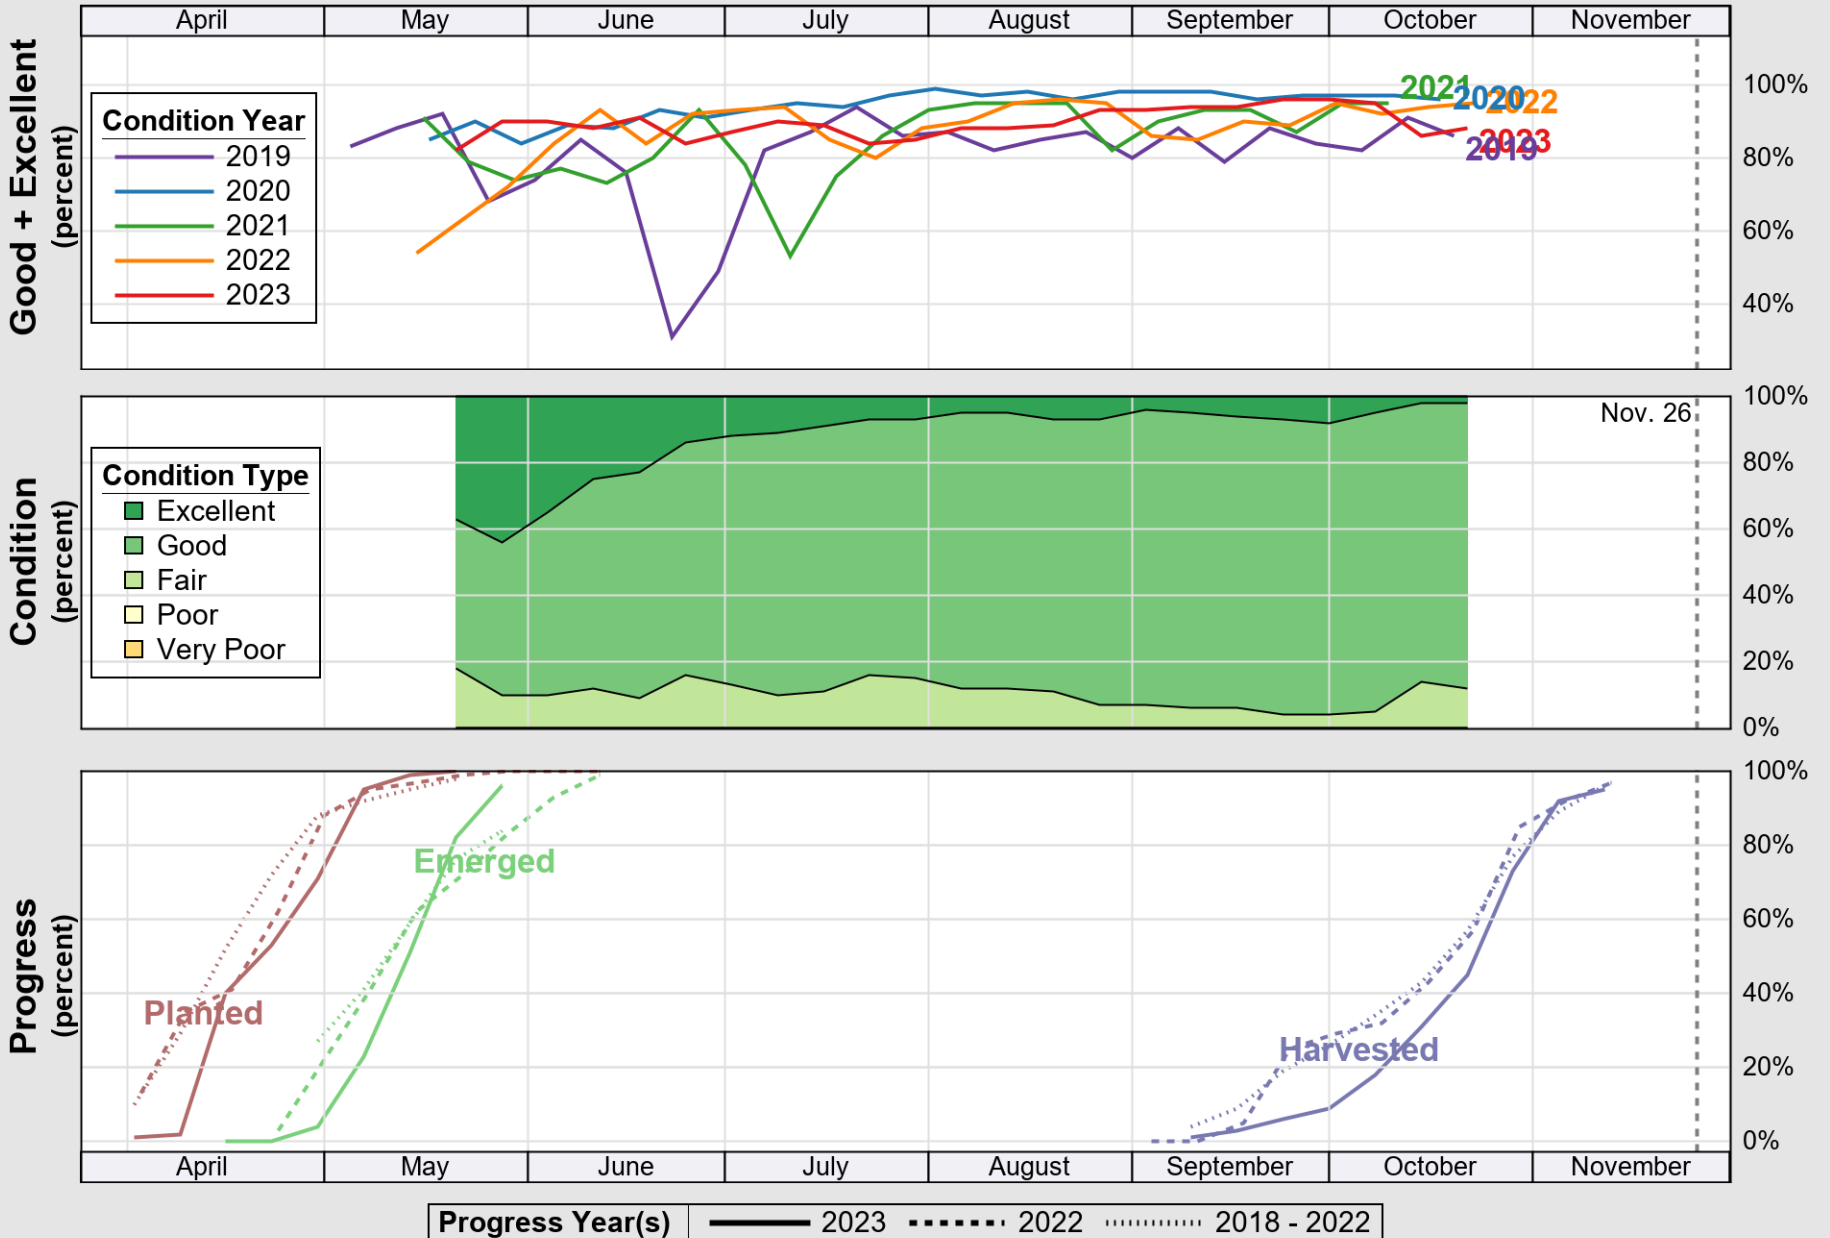

NASS

Source: National Agricultural Statistics Service (NASS), Crop Progress Report

USDA

Crop Progress and Condition: Spring Wheat in Idaho , 2023

NASS

Source: National Agricultural Statistics Service (NASS), Crop Progress Report

USDA

Crop Progress and Condition: Sugar Beets in Idaho , 2023

NASS

Source: National Agricultural Statistics Service (NASS), Crop Progress Report

USDA

Crop Progress and Condition: Winter Wheat in Idaho , 2023