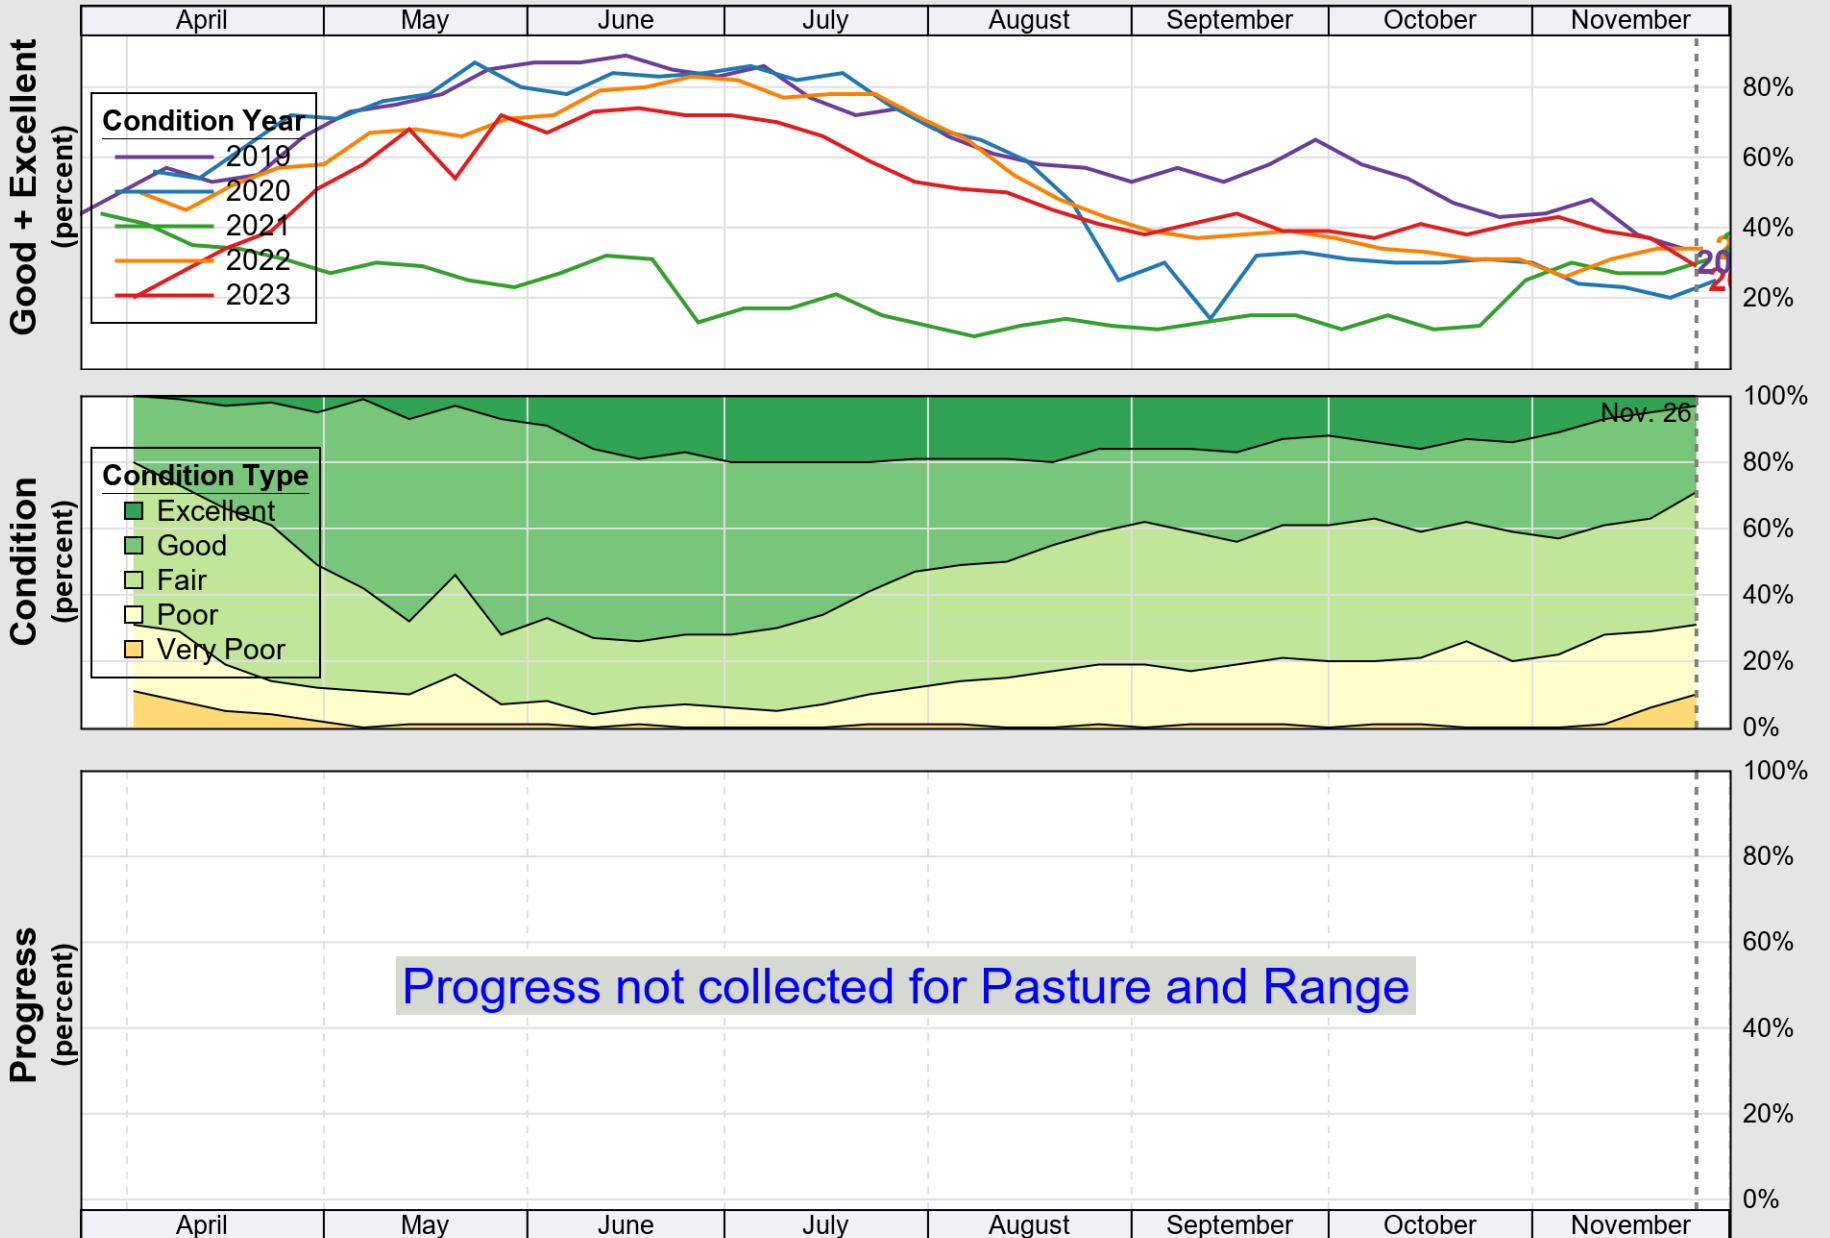

USDA

Crop Progress and Condition: Barley in Idaho , 2023

NASS

Source: National Agricultural Statistics Service (NASS), Crop Progress Report

USDA

Crop Progress and Condition: Corn in Idaho , 2023

NASS

Source: National Agricultural Statistics Service (NASS), Crop Progress Report

USDA

Crop Progress and Condition: Oats in Idaho , 2023

NASS

Source: National Agricultural Statistics Service (NASS), Crop Progress Report

USDA

Crop Progress and Condition: Pasture and Range in Idaho , 2023

NASS

Source: National Agricultural Statistics Service (NASS), Crop Progress Report

USDA

Crop Progress and Condition: Spring Wheat in Idaho , 2023

NASS

Source: National Agricultural Statistics Service (NASS), Crop Progress Report