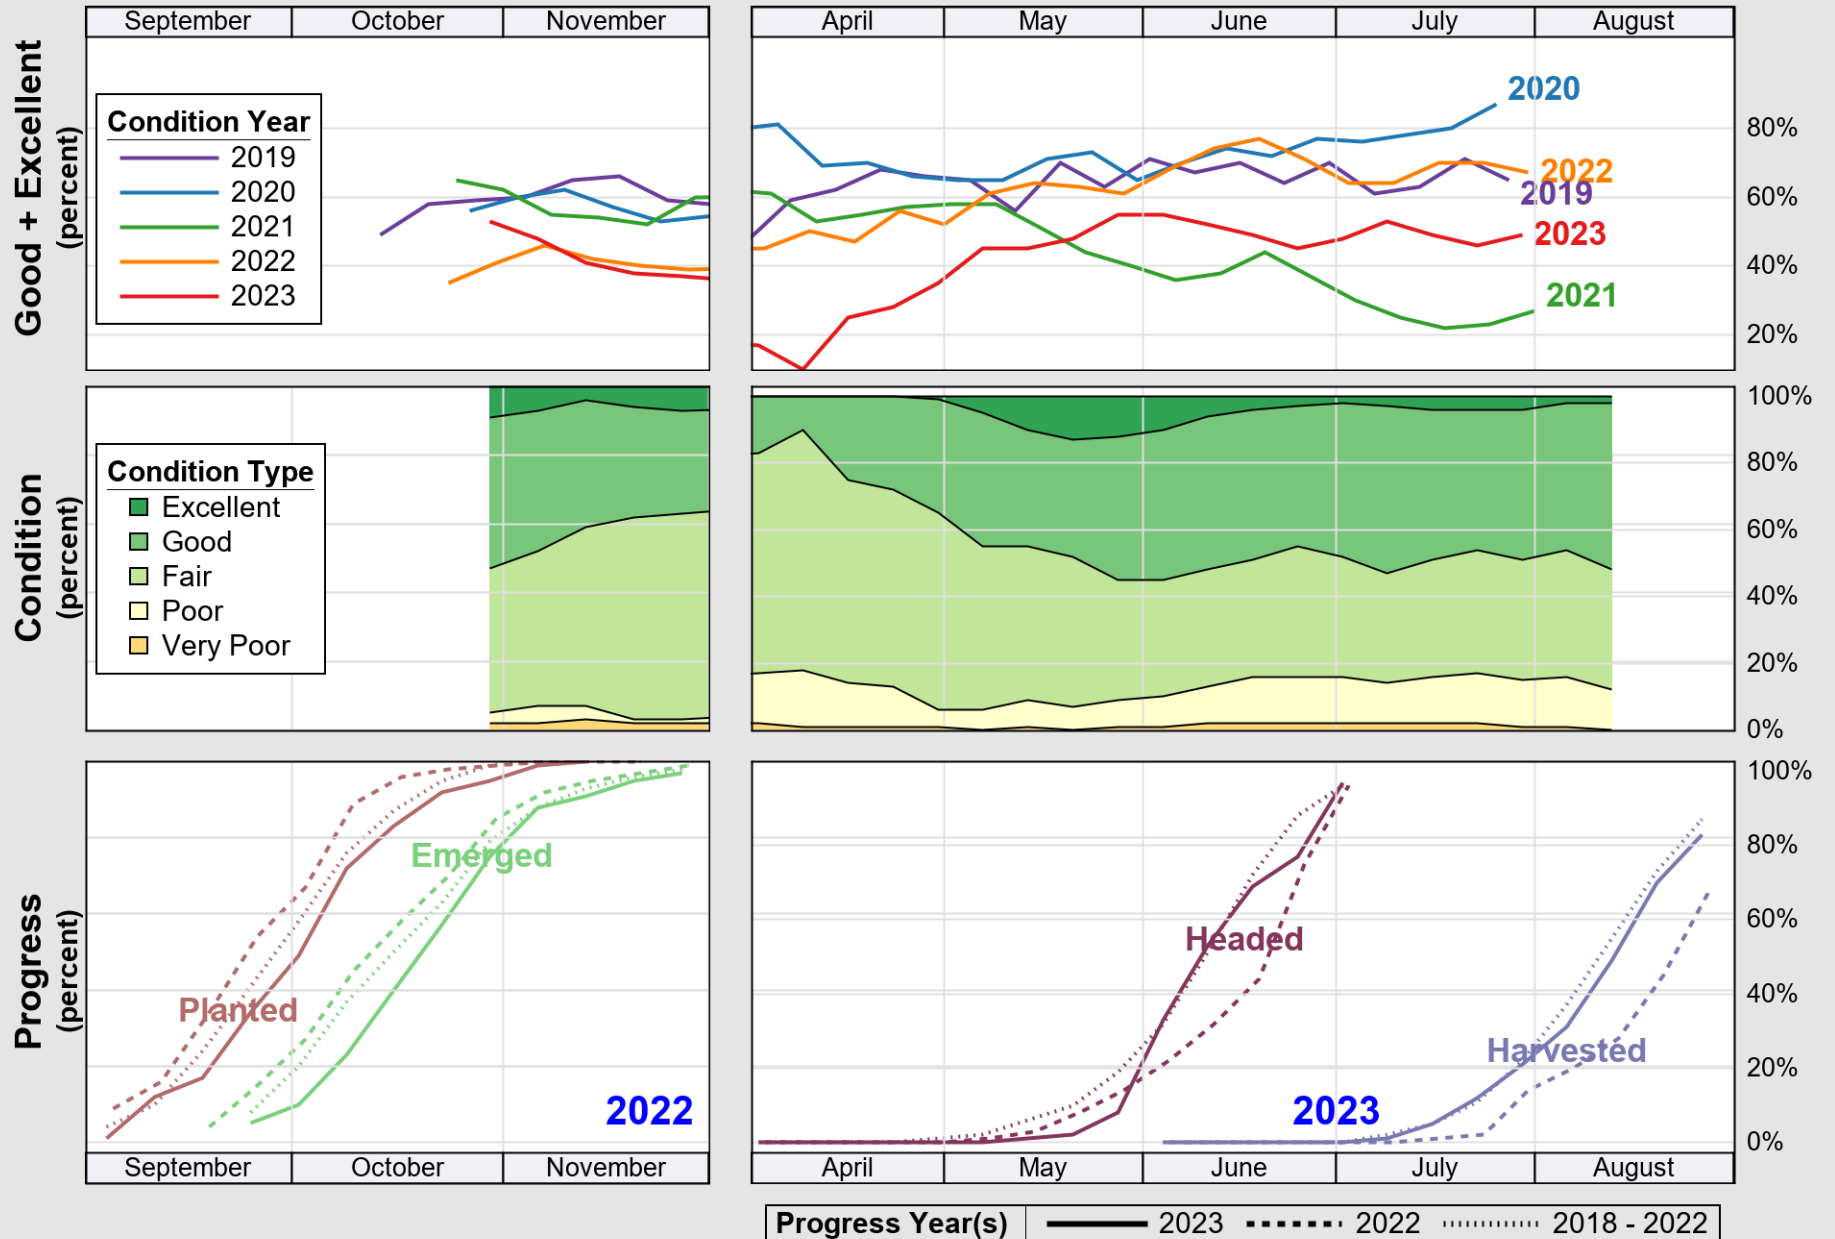

NASS

Source: National Agricultural Statistics Service (NASS), Crop Progress Report

USDA

Crop Progress and Condition: Spring Wheat in Idaho , 2023

NASS

Source: National Agricultural Statistics Service (NASS), Crop Progress Report

USDA

Crop Progress and Condition: Sugar Beets in Idaho , 2023

NASS

Source: National Agricultural Statistics Service (NASS), Crop Progress Report

USDA

Crop Progress and Condition: Winter Wheat in Idaho , 2023

NASS

Source: National Agricultural Statistics Service (NASS), Crop Progress Report