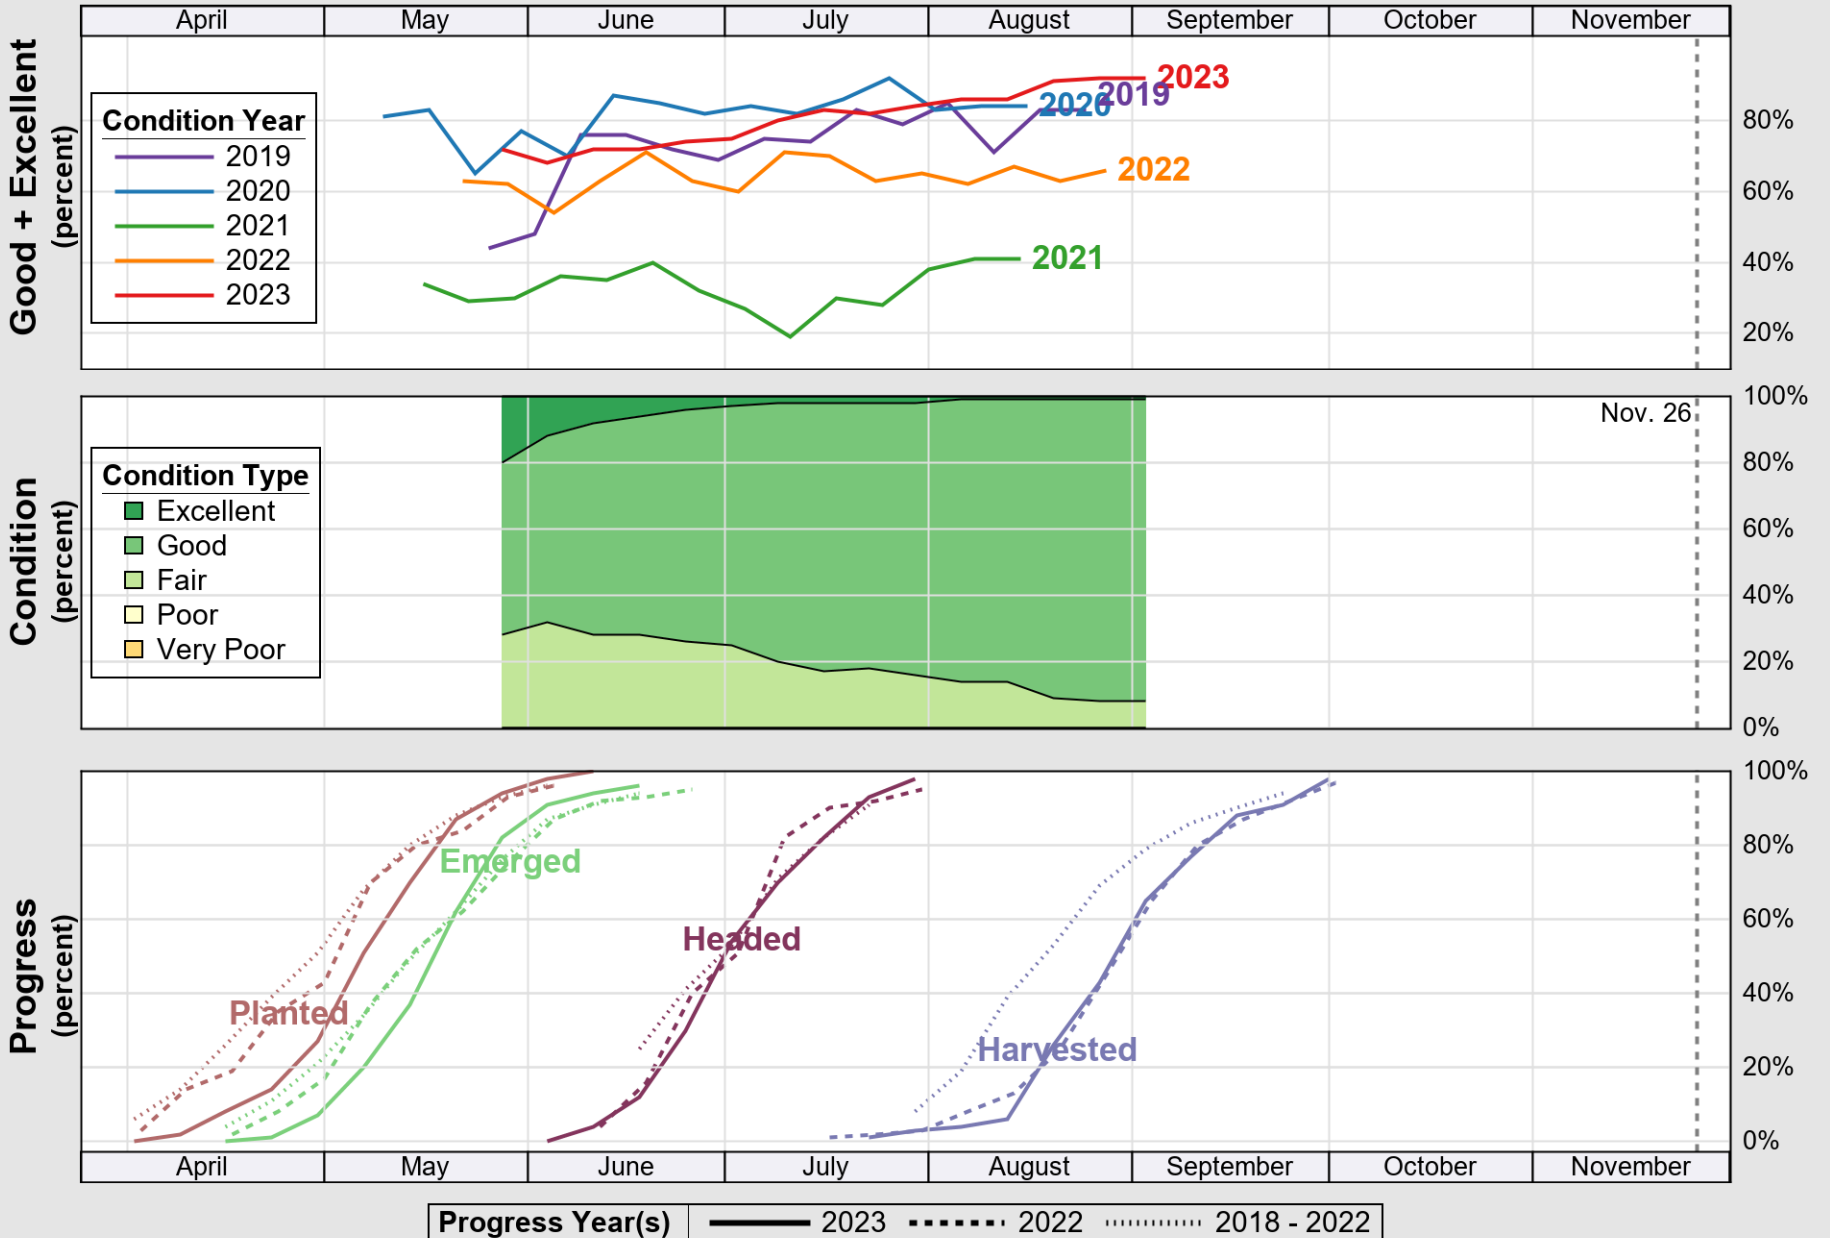

USDA

Crop Progress and Condition: Barley in Idaho , 2023

NASS

Source: National Agricultural Statistics Service (NASS), Crop Progress Report

USDA

Crop Progress and Condition: Corn in Idaho , 2023

NASS

Source: National Agricultural Statistics Service (NASS), Crop Progress Report

USDA

Crop Progress and Condition: Oats in Idaho , 2023

NASS

Source: National Agricultural Statistics Service (NASS), Crop Progress Report

USDA

Crop Progress and Condition: Pasture and Range in Idaho , 2023

NASS

Source: National Agricultural Statistics Service (NASS), Crop Progress Report

USDA

Crop Progress and Condition: Spring Wheat in Idaho , 2023

NASS

Source: National Agricultural Statistics Service (NASS), Crop Progress Report