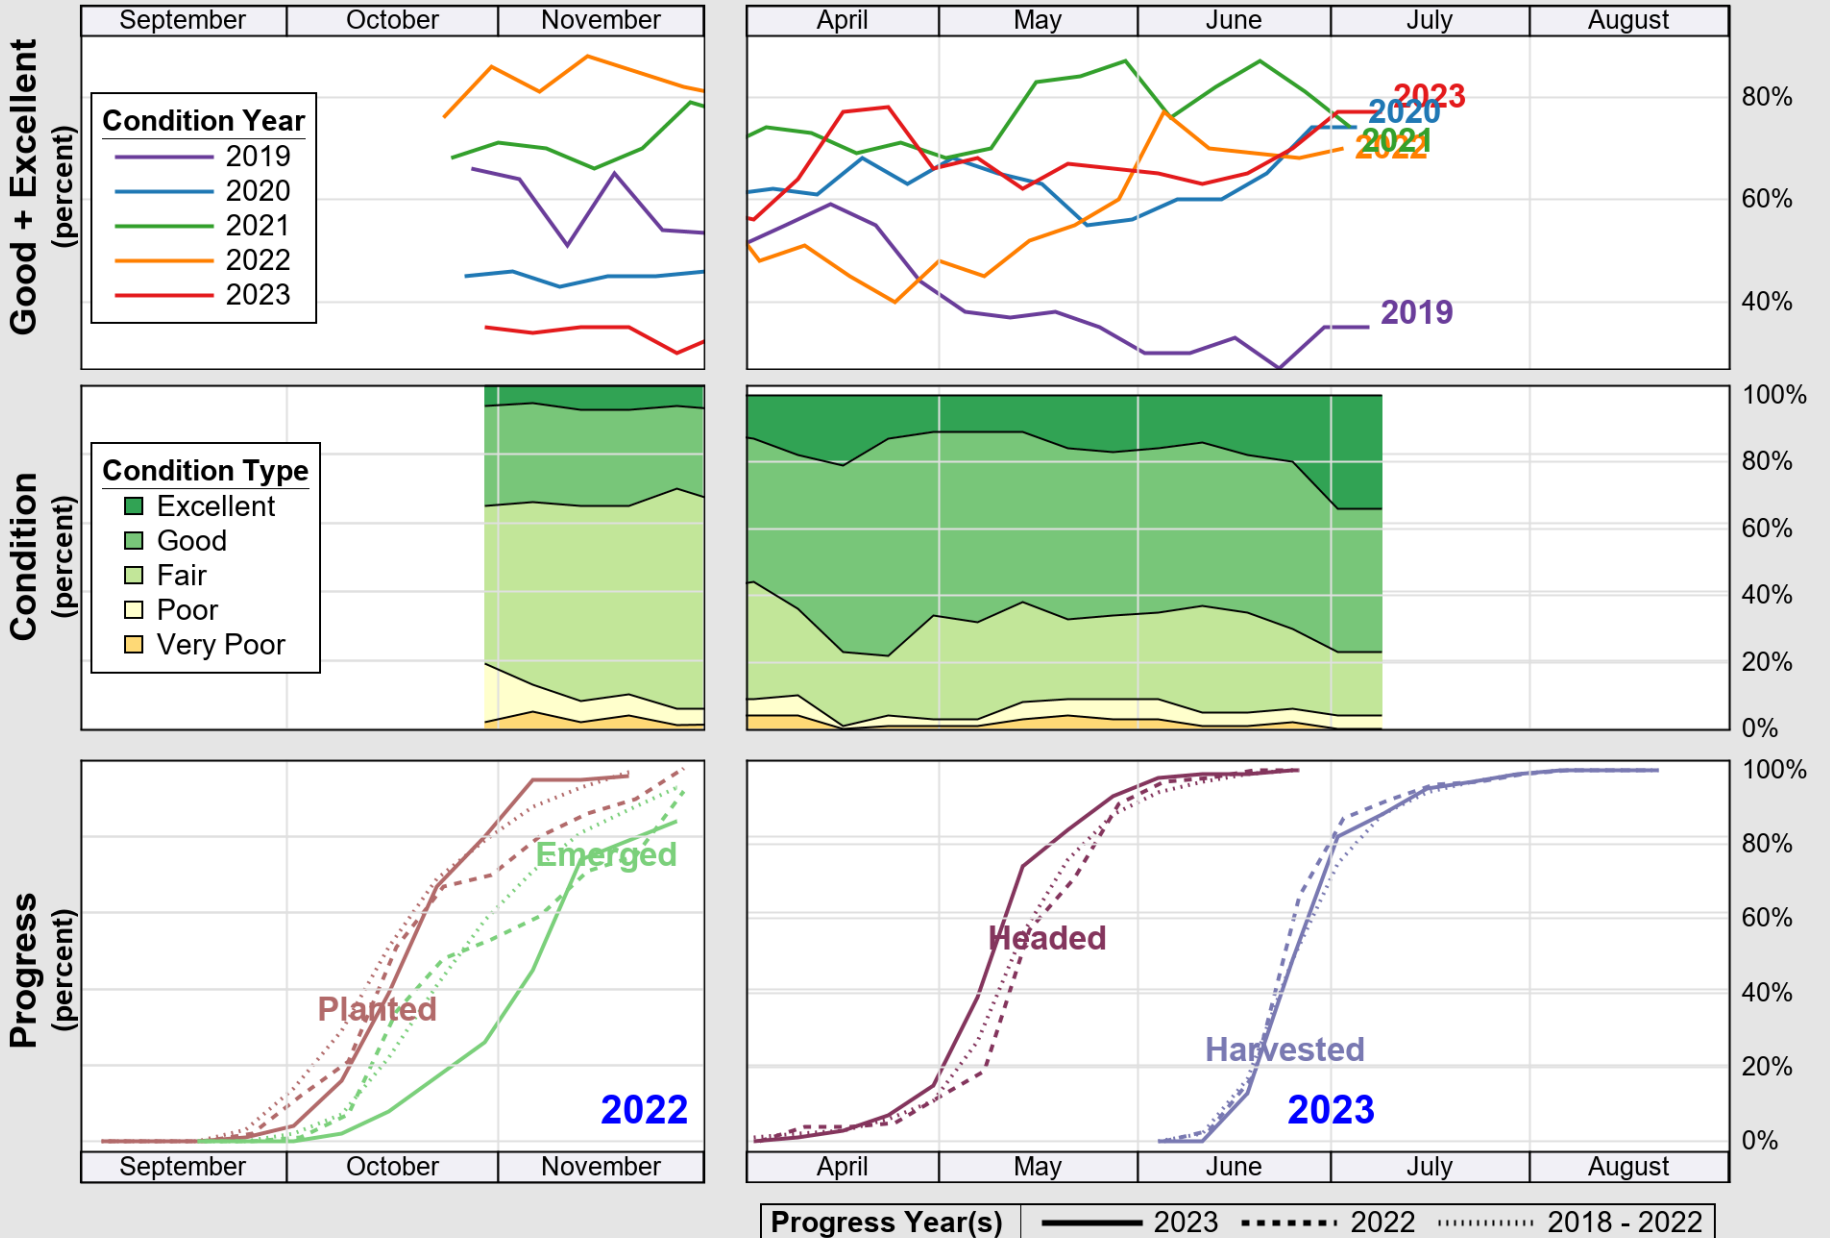

USDA

Crop Progress and Condition: Corn in Illinois , 2023

NASS

Source: National Agricultural Statistics Service (NASS), Crop Progress Report

USDA

Crop Progress and Condition: Pasture and Range in Illinois , 2023

NASS

Source: National Agricultural Statistics Service (NASS), Crop Progress Report

USDA

Crop Progress and Condition: Soybeans in Illinois , 2023

NASS

Source: National Agricultural Statistics Service (NASS), Crop Progress Report

USDA

Crop Progress and Condition: Winter Wheat in Illinois , 2023

NASS

Source: National Agricultural Statistics Service (NASS), Crop Progress Report