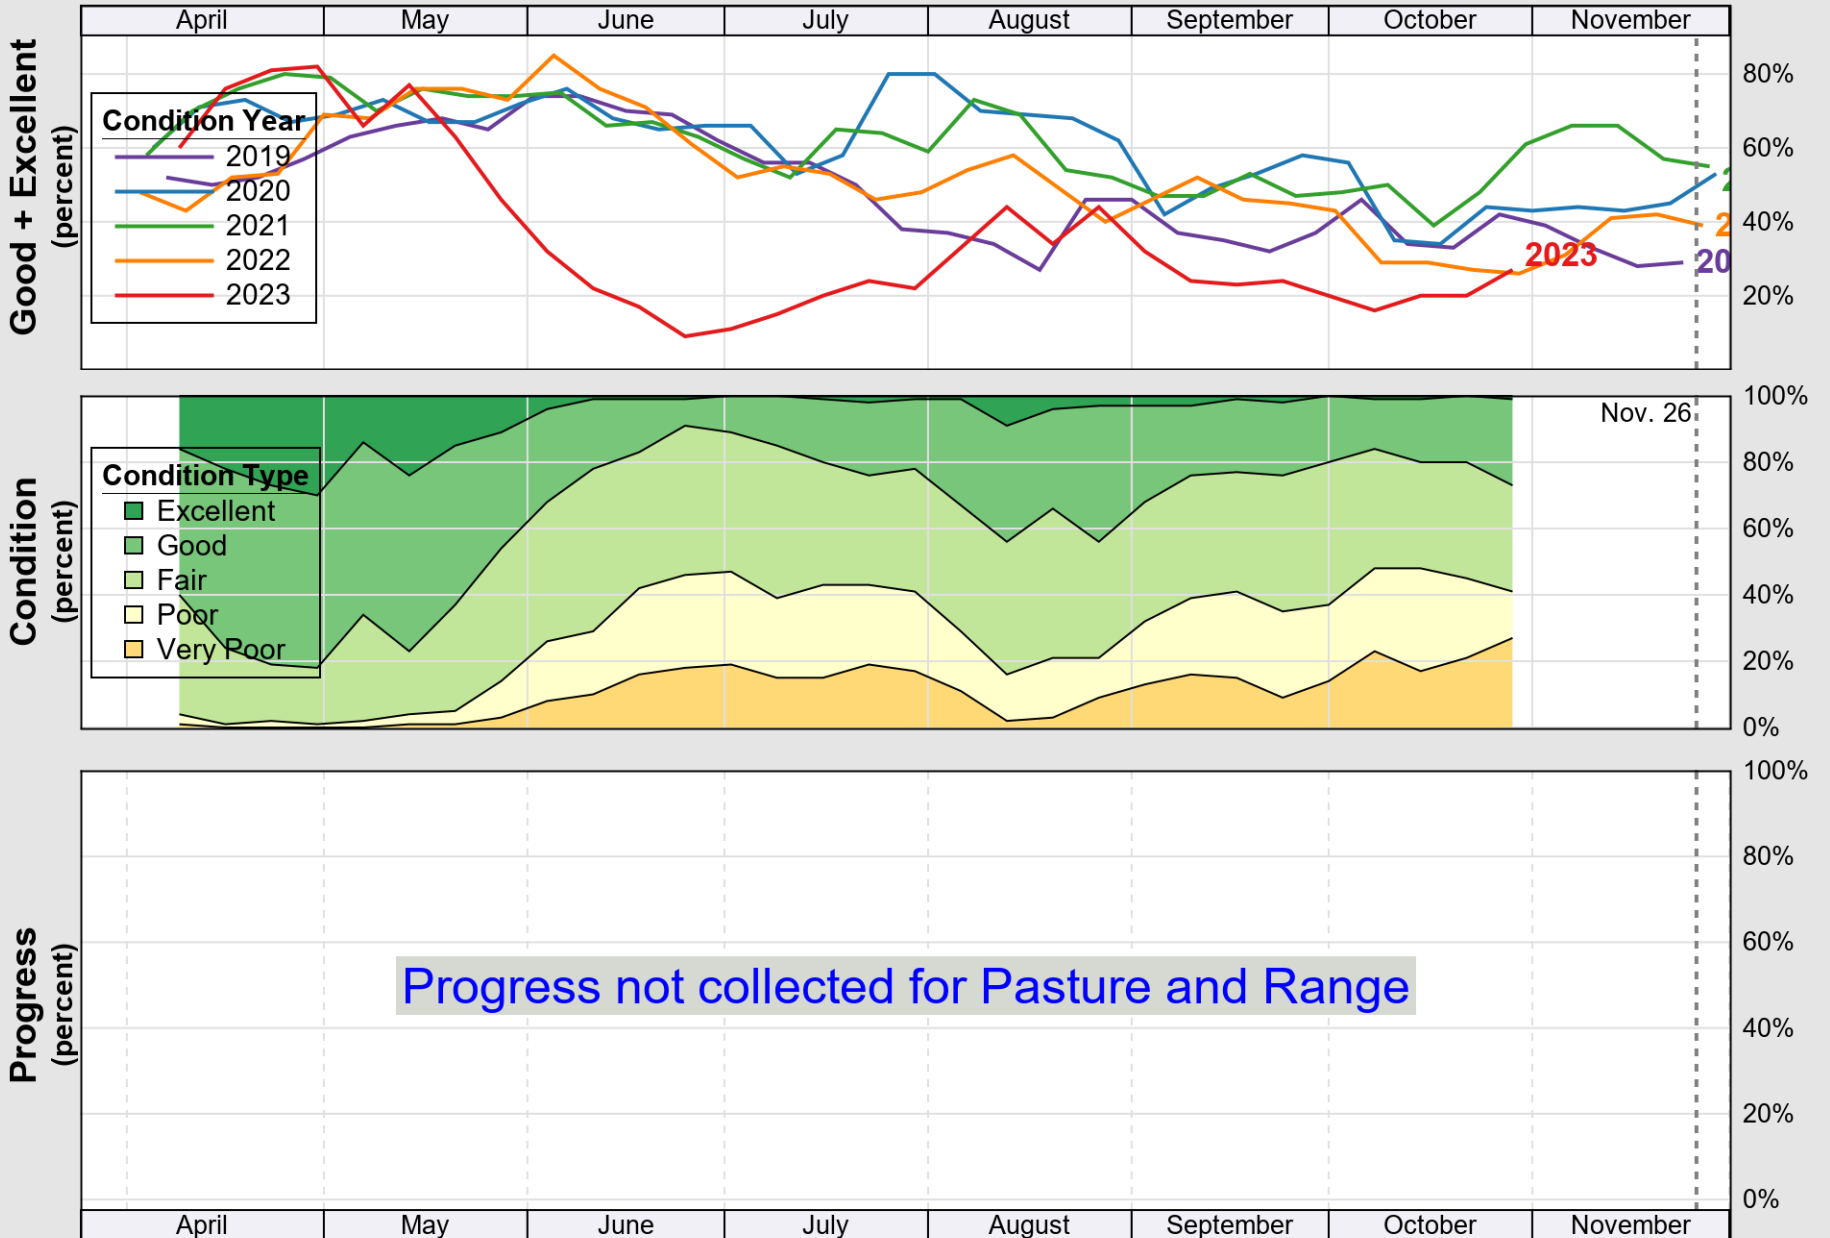

USDA

Crop Progress and Condition: Corn in Illinois , 2023

NASS

Source: National Agricultural Statistics Service (NASS), Crop Progress Report

USDA

Crop Progress and Condition: Pasture and Range in Illinois , 2023

NASS

Source: National Agricultural Statistics Service (NASS), Crop Progress Report

USDA

Crop Progress and Condition: Soybeans in Illinois , 2023

NASS

Source: National Agricultural Statistics Service (NASS), Crop Progress Report

USDA

Crop Progress and Condition: Winter Wheat in Illinois , 2023

NASS

Source: National Agricultural Statistics Service (NASS), Crop Progress Report