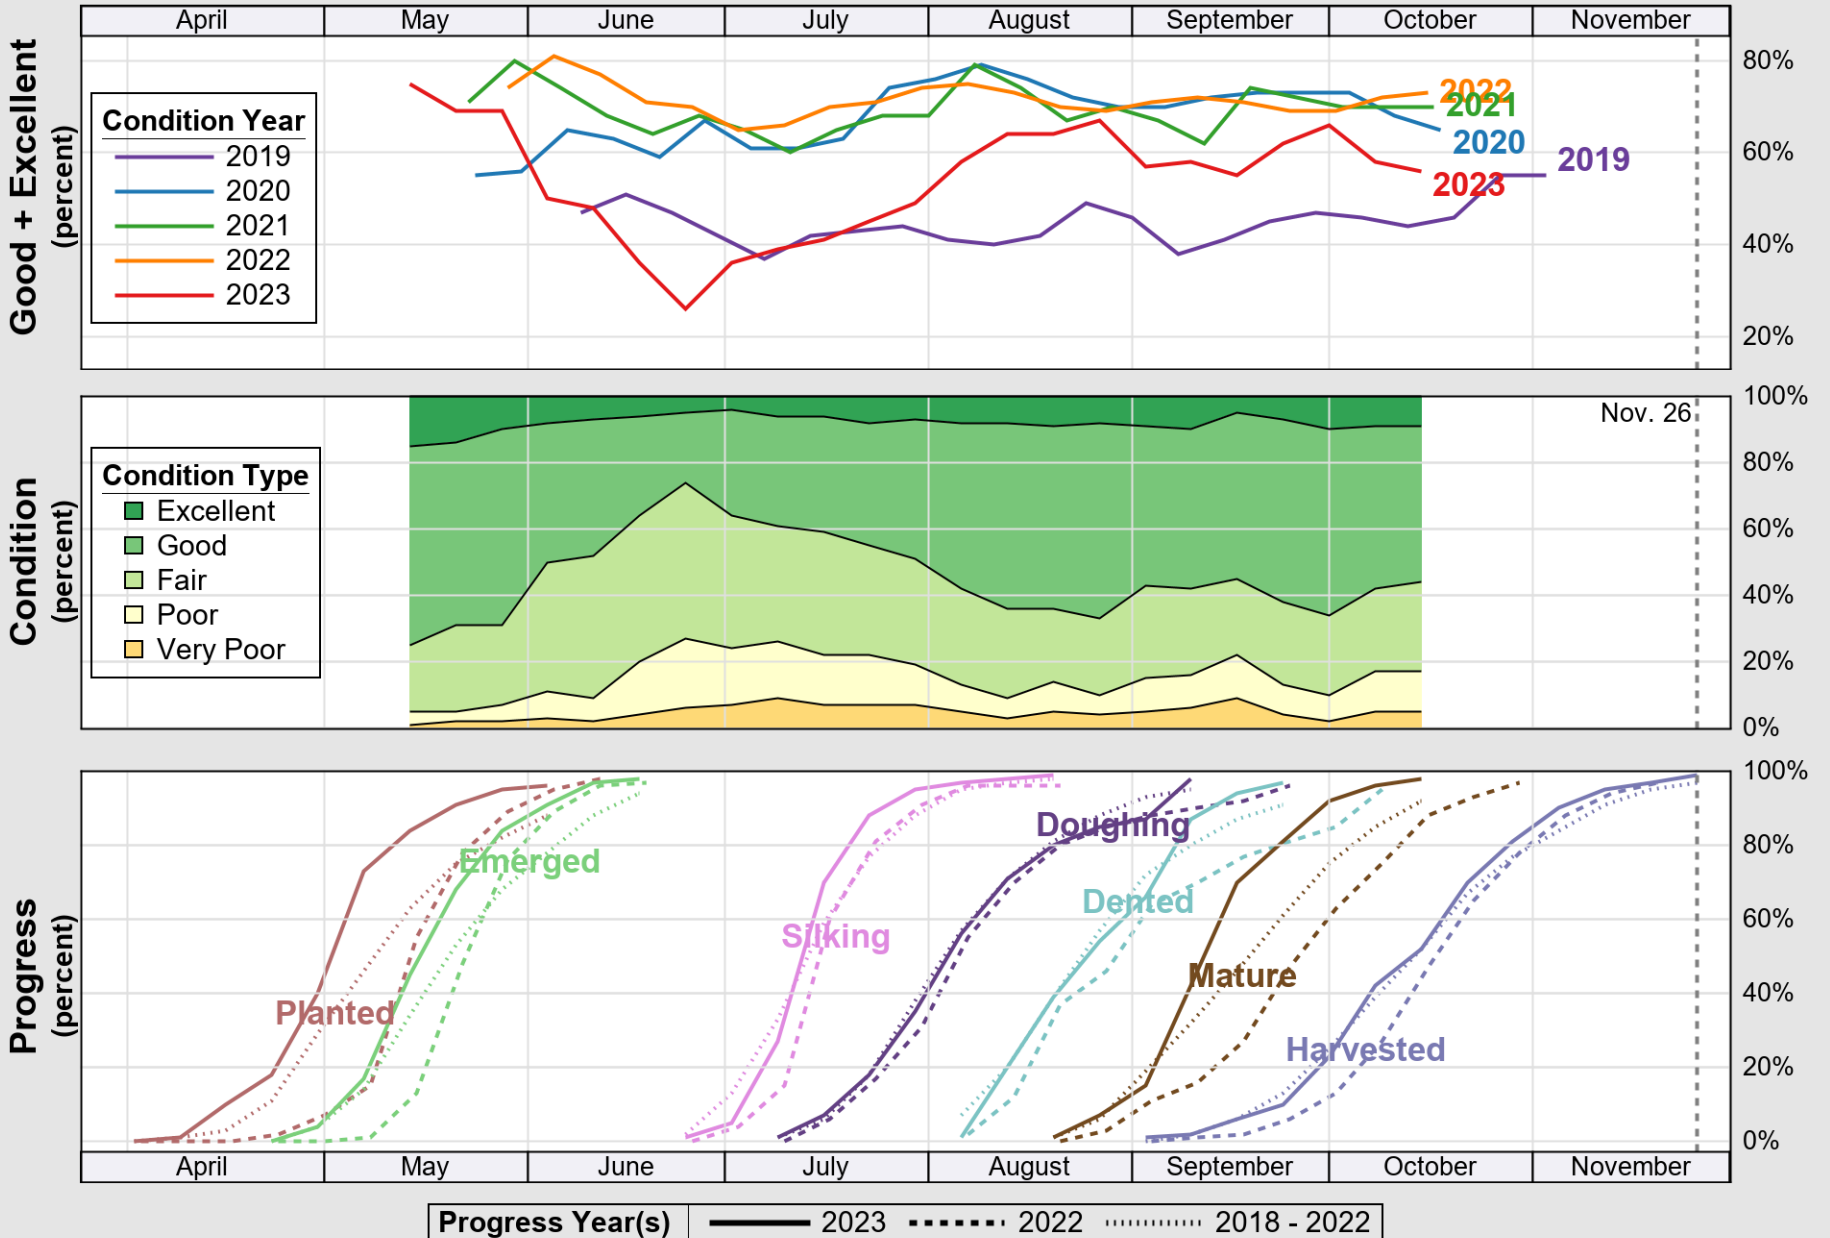

USDA

Crop Progress and Condition: Corn in Illinois , 2023

NASS

Source: National Agricultural Statistics Service (NASS), Crop Progress Report

USDA

Crop Progress and Condition: Pasture and Range in Illinois , 2023

NASS

Source: National Agricultural Statistics Service (NASS), Crop Progress Report

USDA

Crop Progress and Condition: Soybeans in Illinois , 2023

NASS

Source: National Agricultural Statistics Service (NASS), Crop Progress Report

USDA

Crop Progress and Condition: Winter Wheat in Illinois , 2023

NASS

Source: National Agricultural Statistics Service (NASS), Crop Progress Report