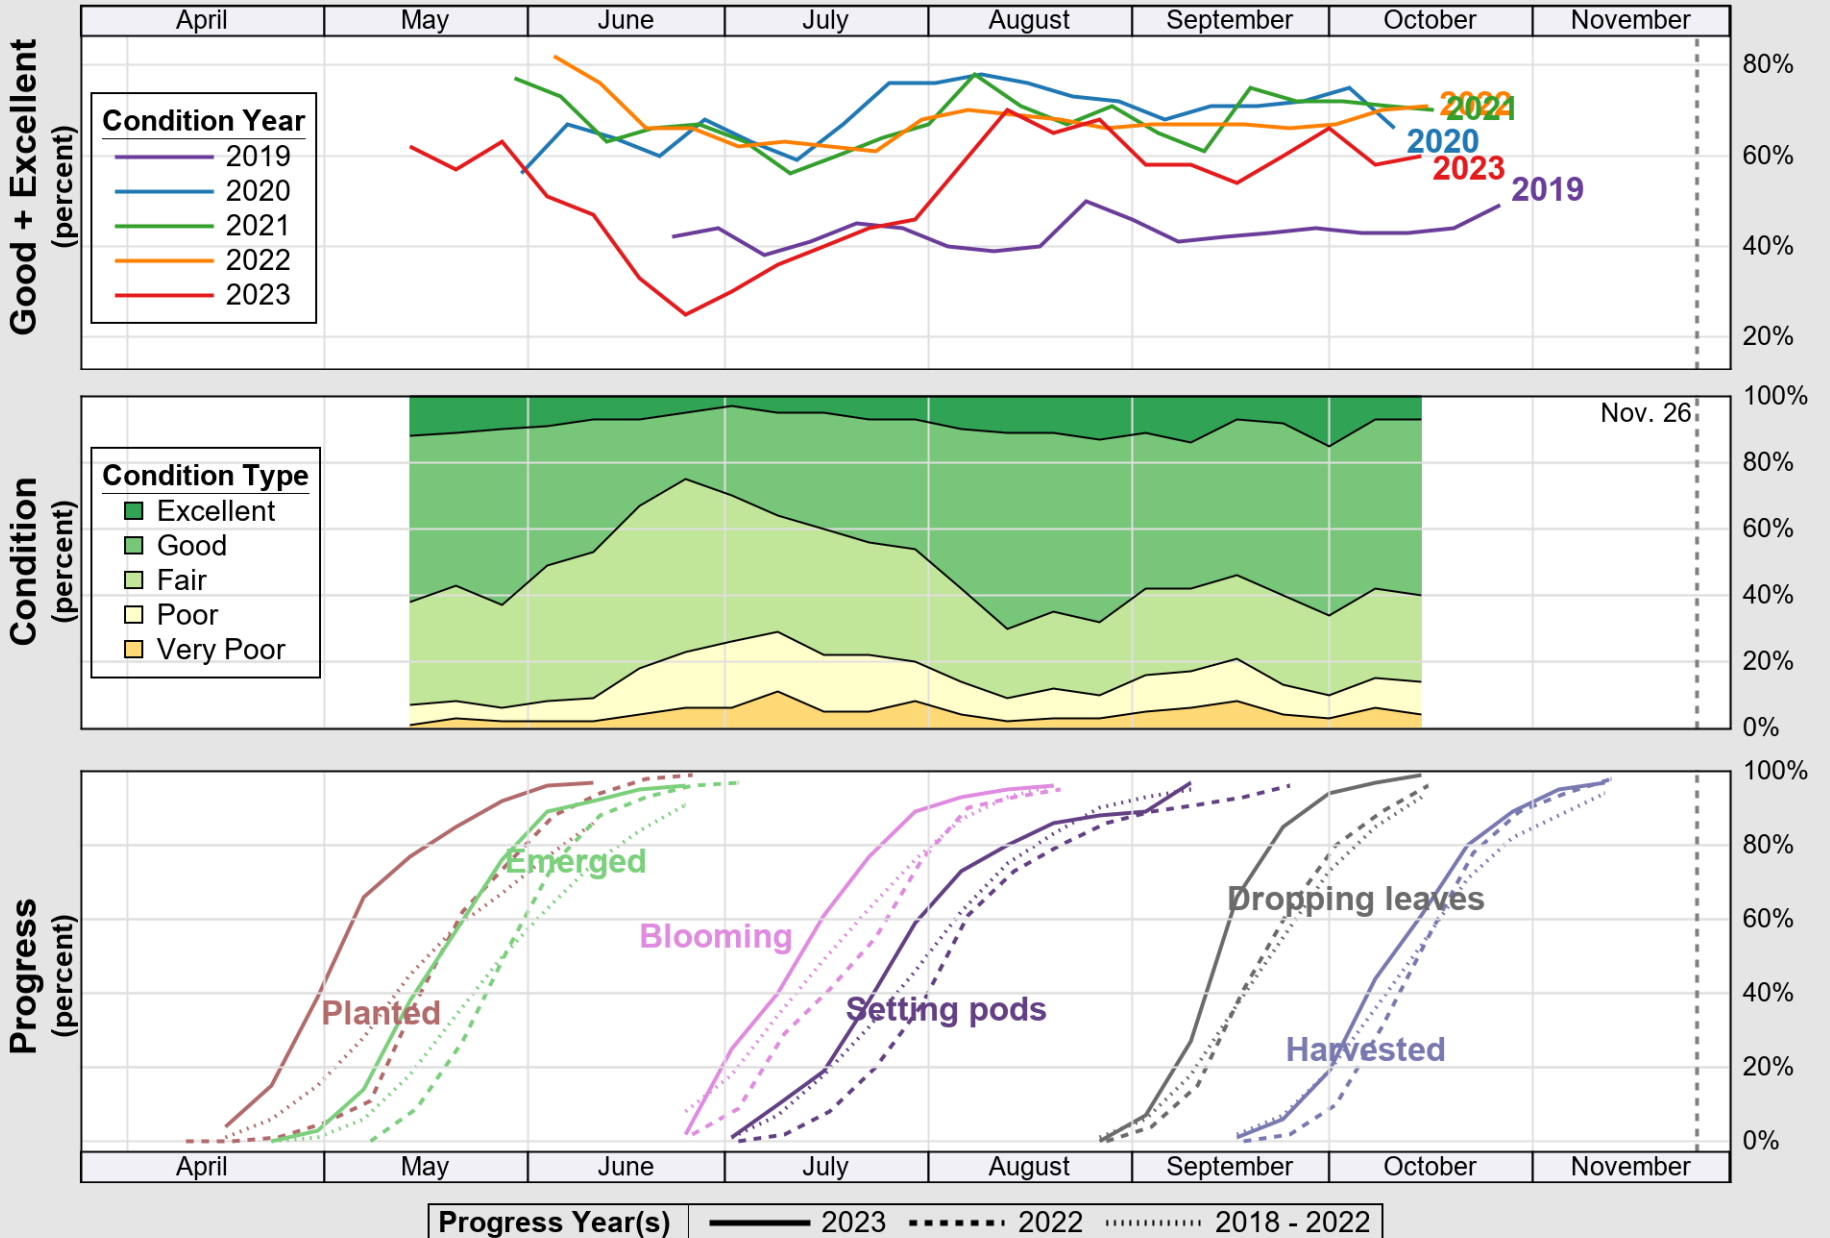

USDA

Crop Progress and Condition: Corn in Illinois , 2023

NASS

Source: National Agricultural Statistics Service (NASS), Crop Progress Report

USDA

Crop Progress and Condition: Pasture and Range in Illinois , 2023

NASS

Source: National Agricultural Statistics Service (NASS), Crop Progress Report

USDA

Crop Progress and Condition: Soybeans in Illinois , 2023

NASS

Source: National Agricultural Statistics Service (NASS), Crop Progress Report

USDA

Crop Progress and Condition: Winter Wheat in Illinois , 2023

NASS

Source: National Agricultural Statistics Service (NASS), Crop Progress Report