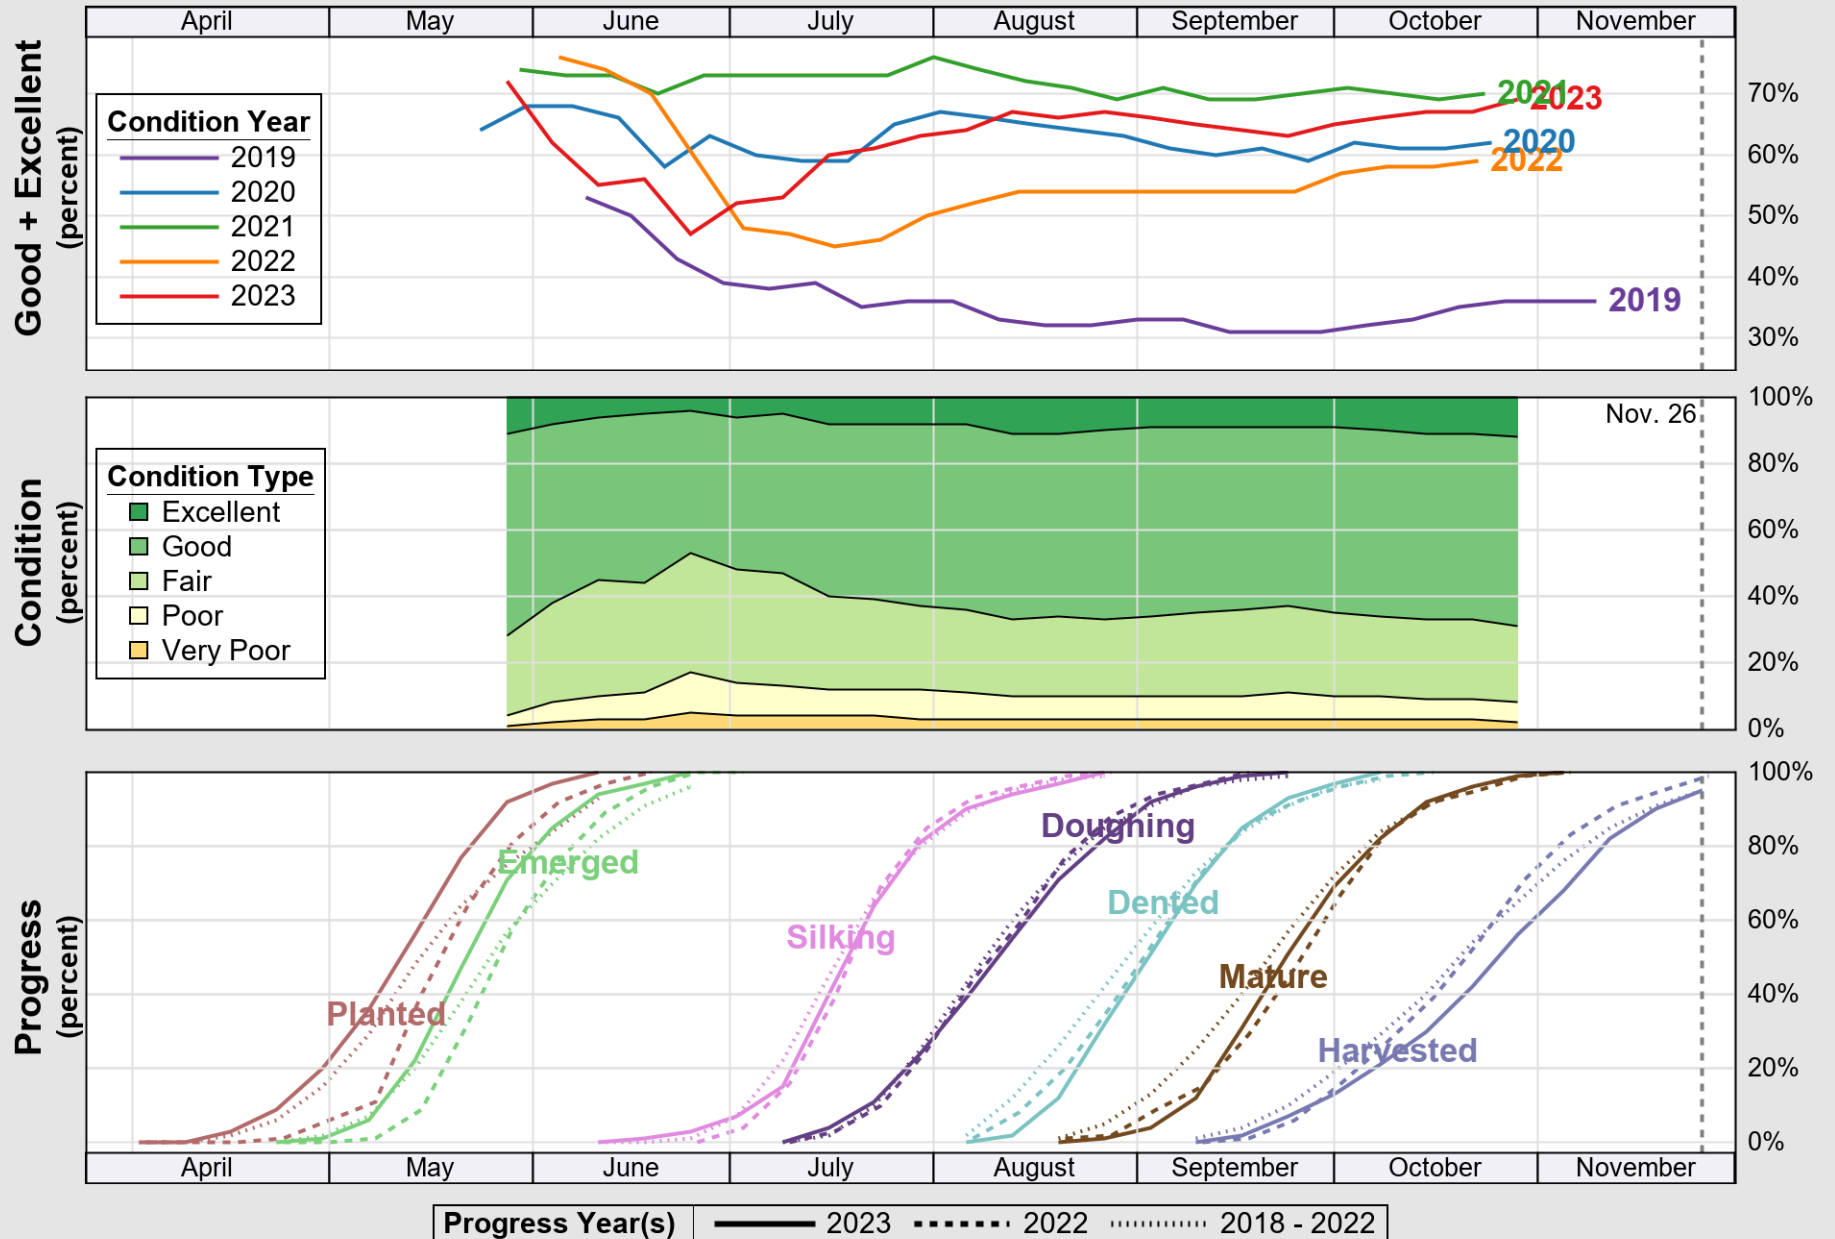

USDA

Crop Progress and Condition: Corn in Indiana , 2023

NASS

Source: National Agricultural Statistics Service (NASS), Crop Progress Report

USDA

Crop Progress and Condition: Pasture and Range in Indiana , 2023

NASS

Source: National Agricultural Statistics Service (NASS), Crop Progress Report

USDA

Crop Progress and Condition: Soybeans in Indiana , 2023

NASS

Source: National Agricultural Statistics Service (NASS), Crop Progress Report

USDA

Crop Progress and Condition: Winter Wheat in Indiana , 2023

NASS

Source: National Agricultural Statistics Service (NASS), Crop Progress Report