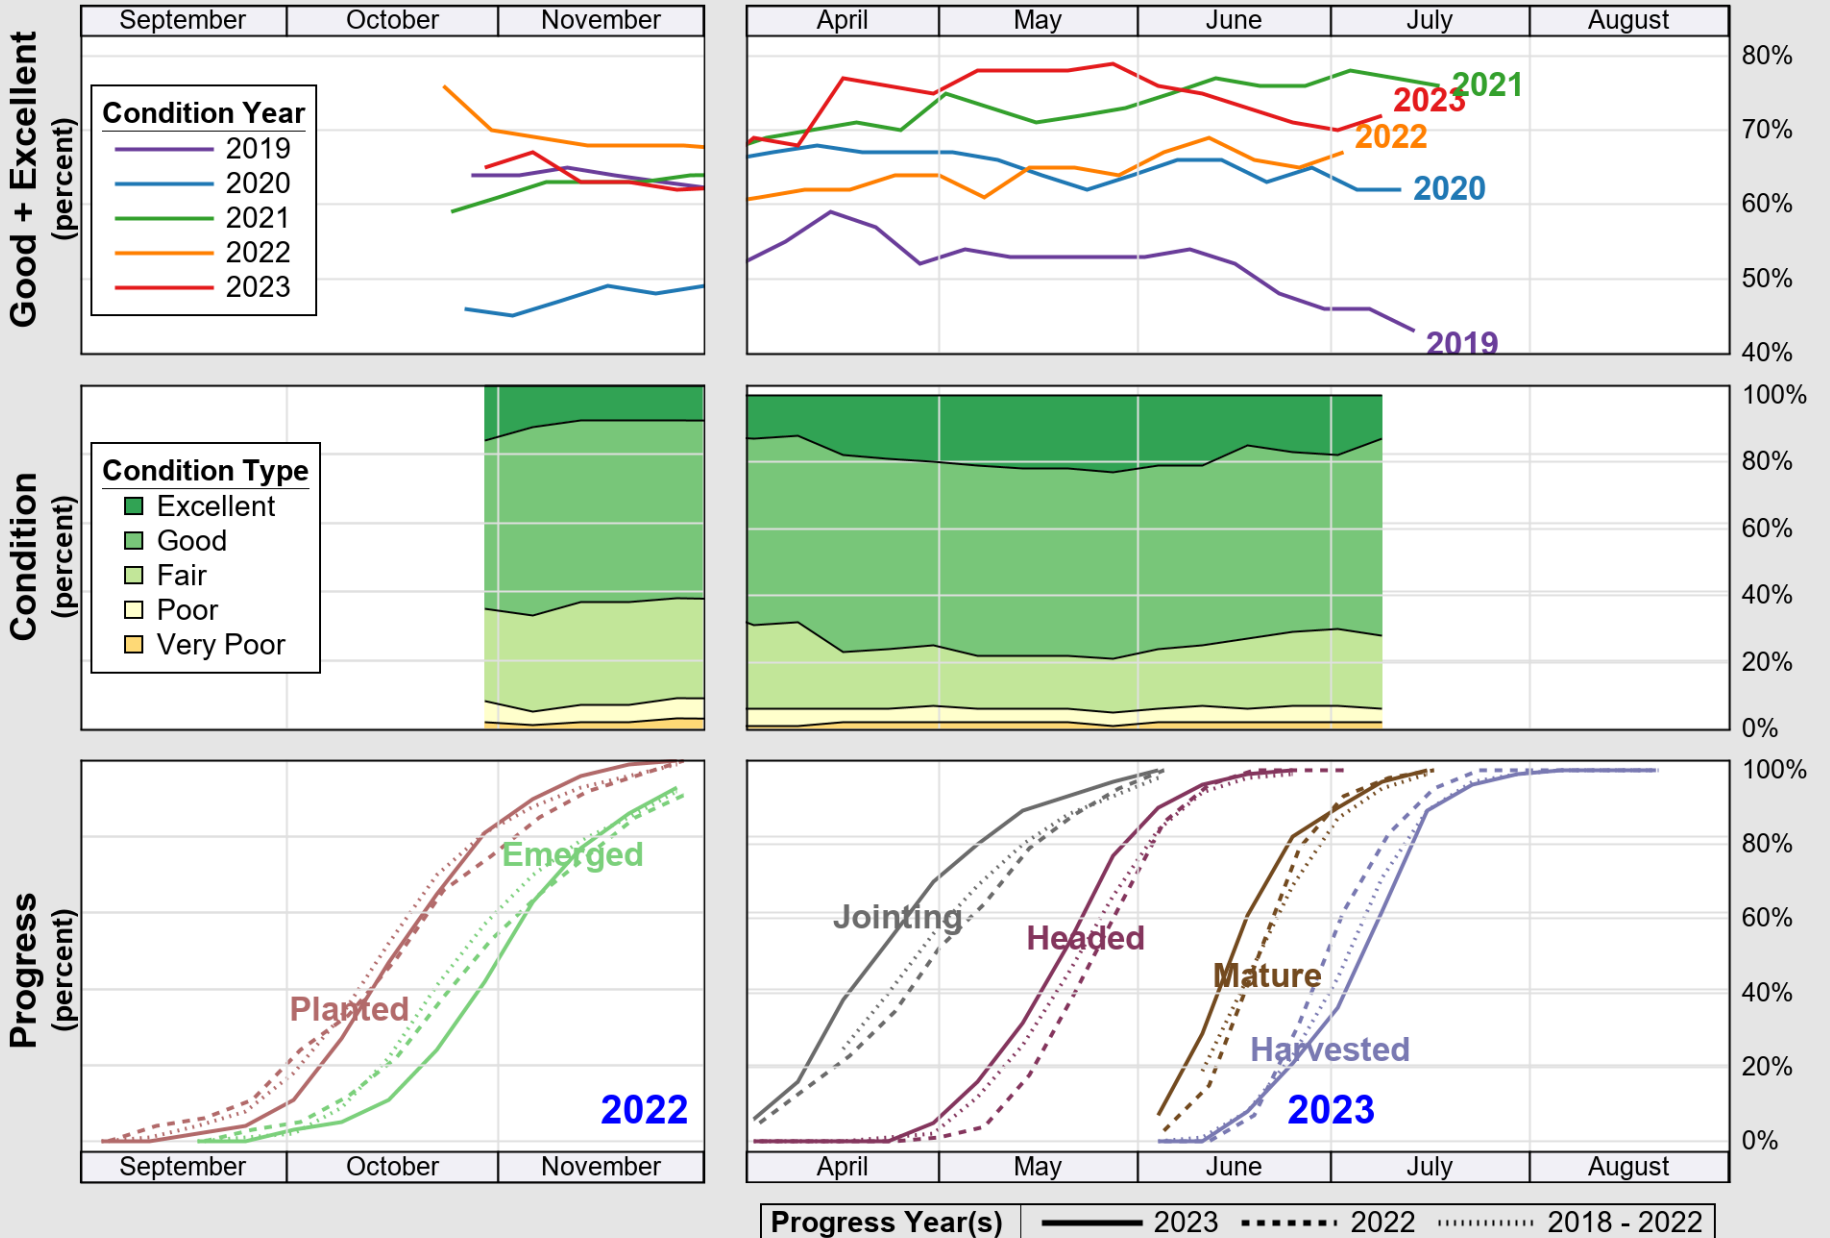

USDA

Crop Progress and Condition: Corn in Indiana , 2023

NASS

Source: National Agricultural Statistics Service (NASS), Crop Progress Report

USDA

Crop Progress and Condition: Pasture and Range in Indiana , 2023

NASS

Source: National Agricultural Statistics Service (NASS), Crop Progress Report

USDA

Crop Progress and Condition: Soybeans in Indiana , 2023

NASS

Source: National Agricultural Statistics Service (NASS), Crop Progress Report

USDA

Crop Progress and Condition: Winter Wheat in Indiana , 2023

NASS

Source: National Agricultural Statistics Service (NASS), Crop Progress Report