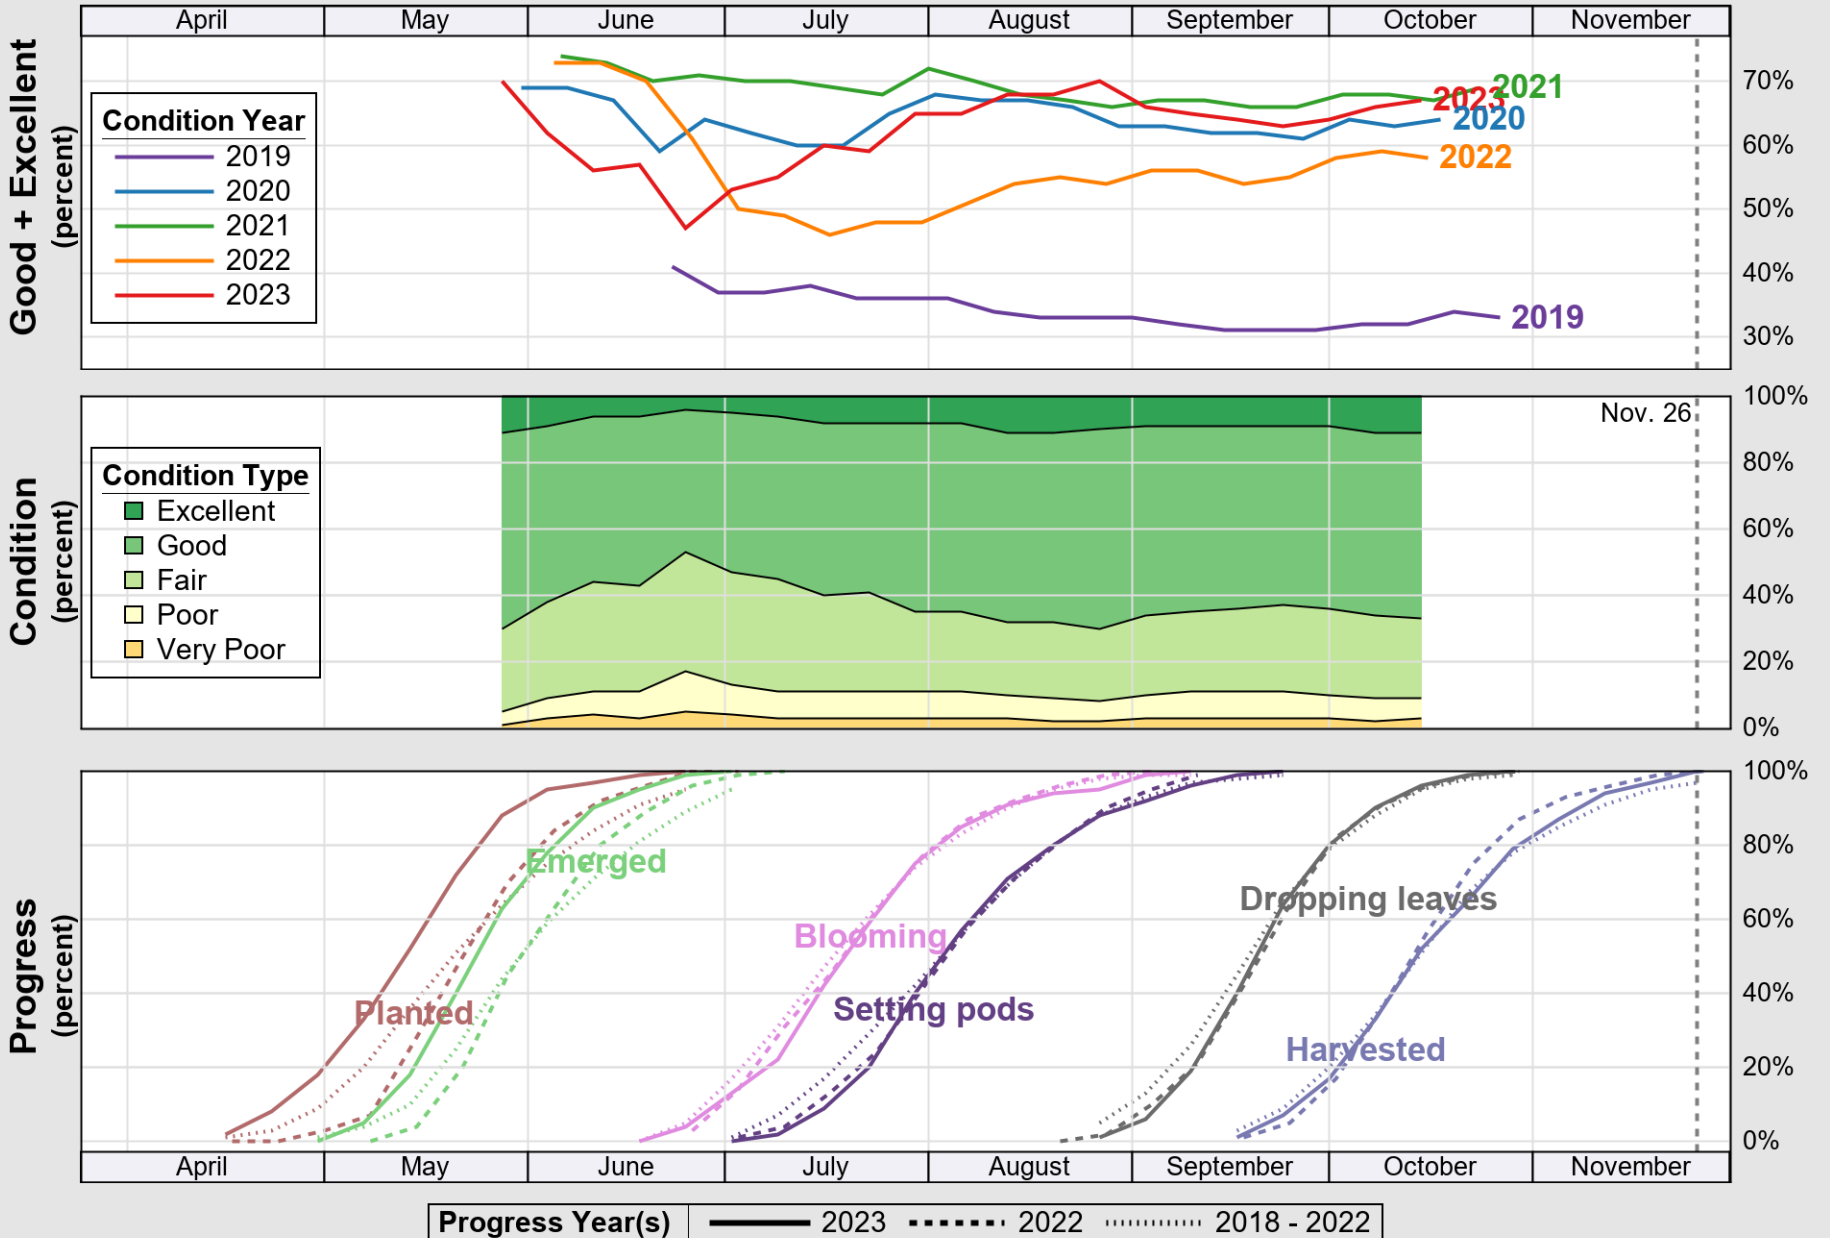

USDA

Crop Progress and Condition: Corn in Indiana , 2023

NASS

Source: National Agricultural Statistics Service (NASS), Crop Progress Report

USDA

Crop Progress and Condition: Pasture and Range in Indiana , 2023

NASS

Source: National Agricultural Statistics Service (NASS), Crop Progress Report

USDA

Crop Progress and Condition: Soybeans in Indiana , 2023

NASS

Source: National Agricultural Statistics Service (NASS), Crop Progress Report

USDA

Crop Progress and Condition: Winter Wheat in Indiana , 2023

NASS

Source: National Agricultural Statistics Service (NASS), Crop Progress Report