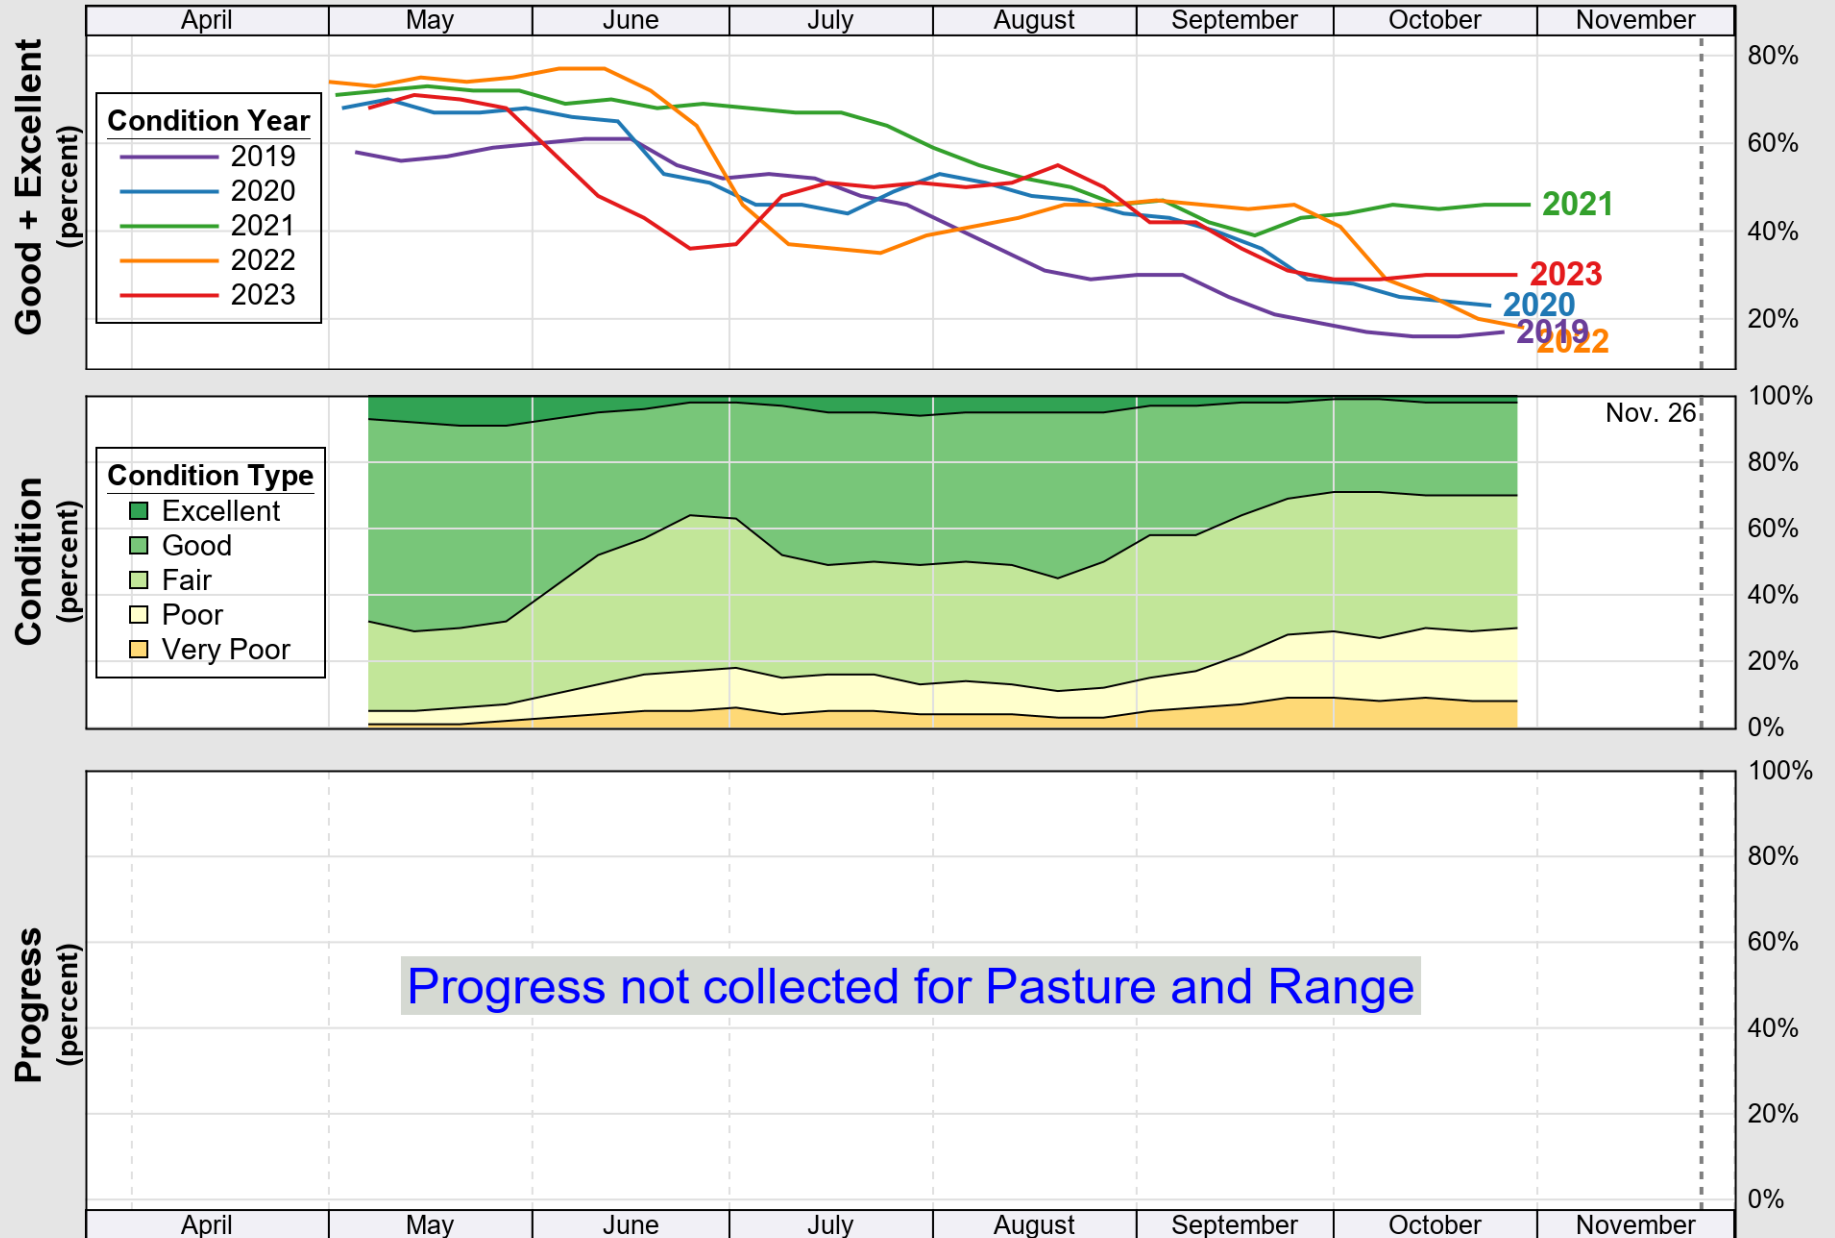

USDA

Crop Progress and Condition: Corn in Indiana , 2023

NASS

Source: National Agricultural Statistics Service (NASS), Crop Progress Report

USDA

Crop Progress and Condition: Pasture and Range in Indiana , 2023

NASS

Source: National Agricultural Statistics Service (NASS), Crop Progress Report

USDA

Crop Progress and Condition: Soybeans in Indiana , 2023

NASS

Source: National Agricultural Statistics Service (NASS), Crop Progress Report

USDA

Crop Progress and Condition: Winter Wheat in Indiana , 2023

NASS

Source: National Agricultural Statistics Service (NASS), Crop Progress Report