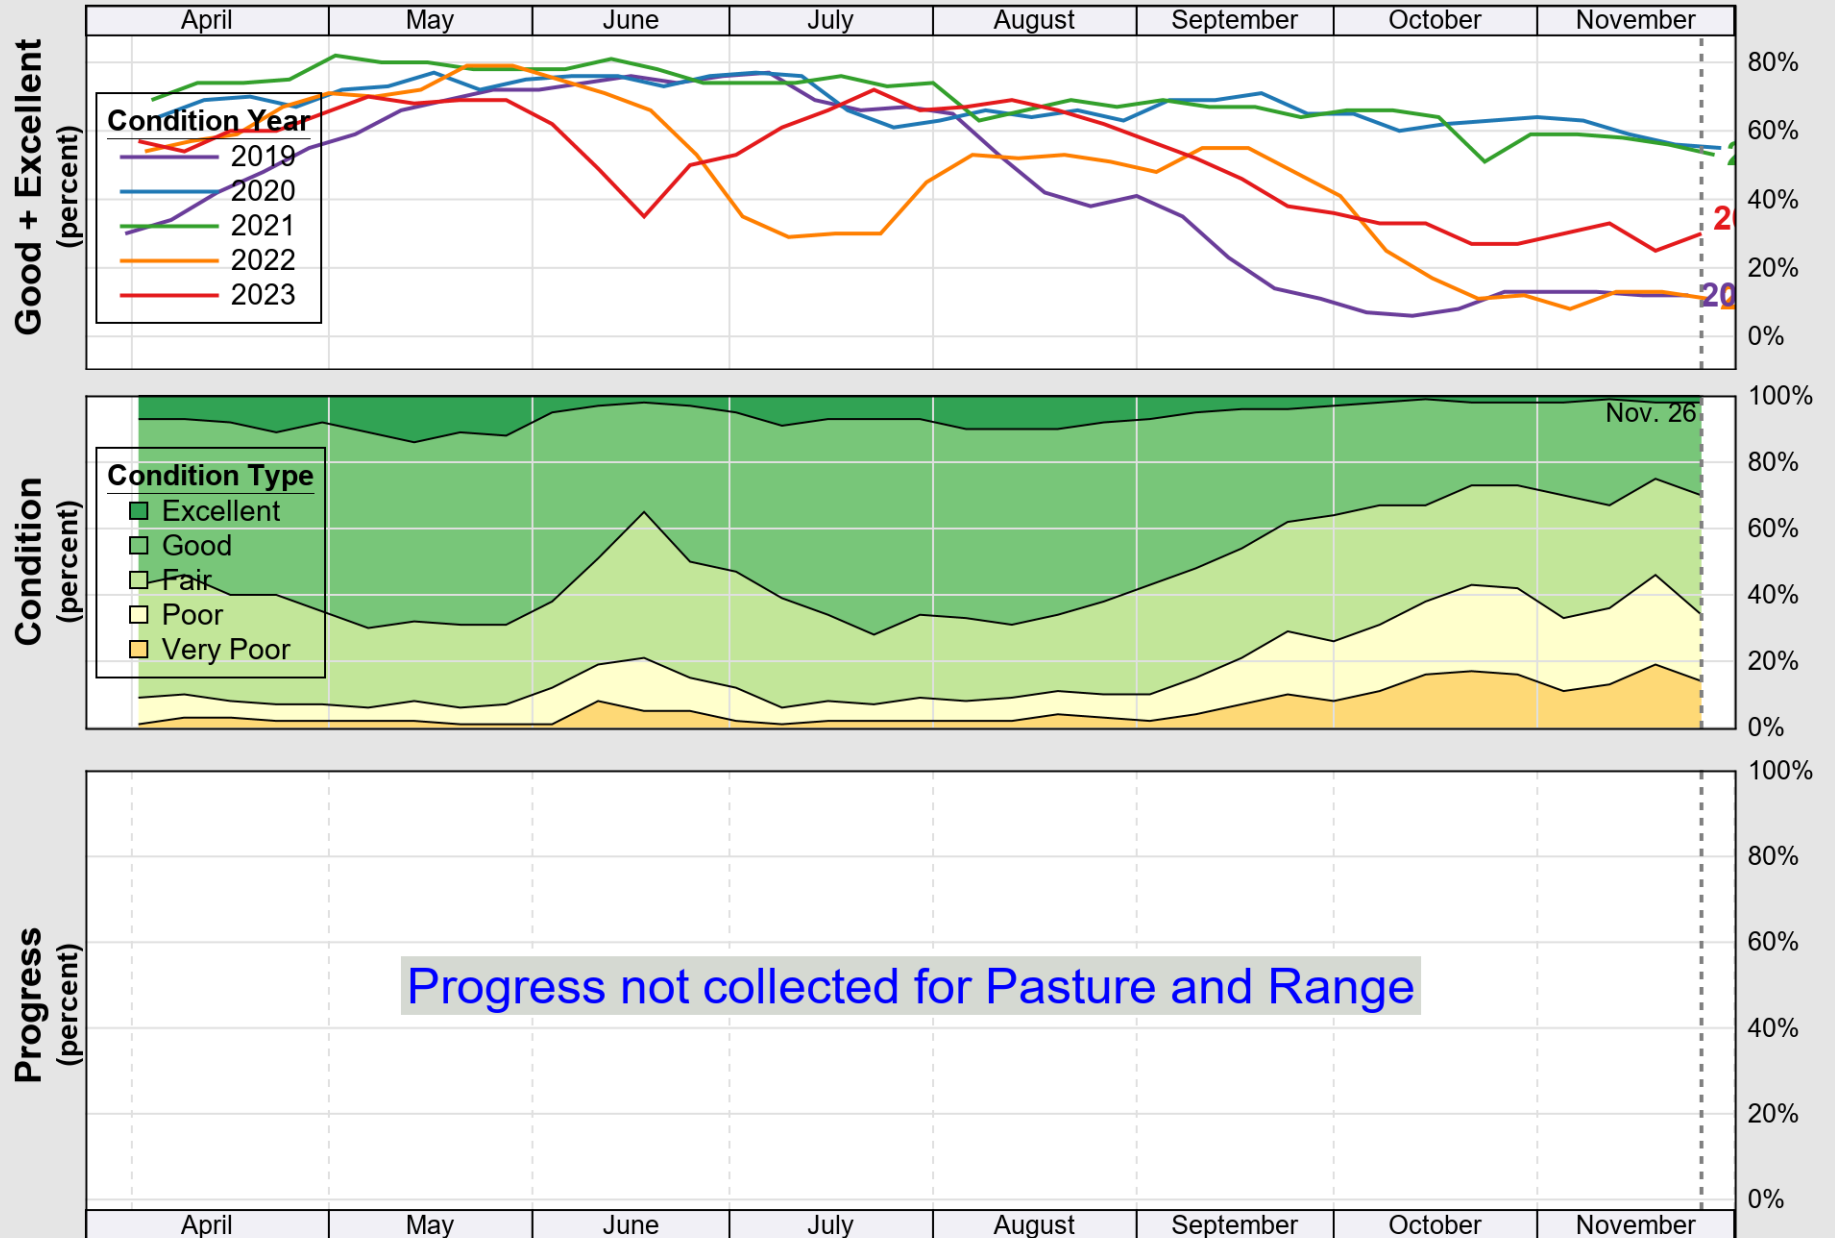

USDA

Crop Progress and Condition: Corn in Kentucky , 2023

NASS

Source: National Agricultural Statistics Service (NASS), Crop Progress Report

USDA

Crop Progress and Condition: Pasture and Range in Kentucky , 2023

NASS

Source: National Agricultural Statistics Service (NASS), Crop Progress Report

USDA

Crop Progress and Condition: Soybeans in Kentucky , 2023

NASS

Source: National Agricultural Statistics Service (NASS), Crop Progress Report

USDA

Crop Progress and Condition: Winter Wheat in Kentucky , 2023

NASS

Source: National Agricultural Statistics Service (NASS), Crop Progress Report