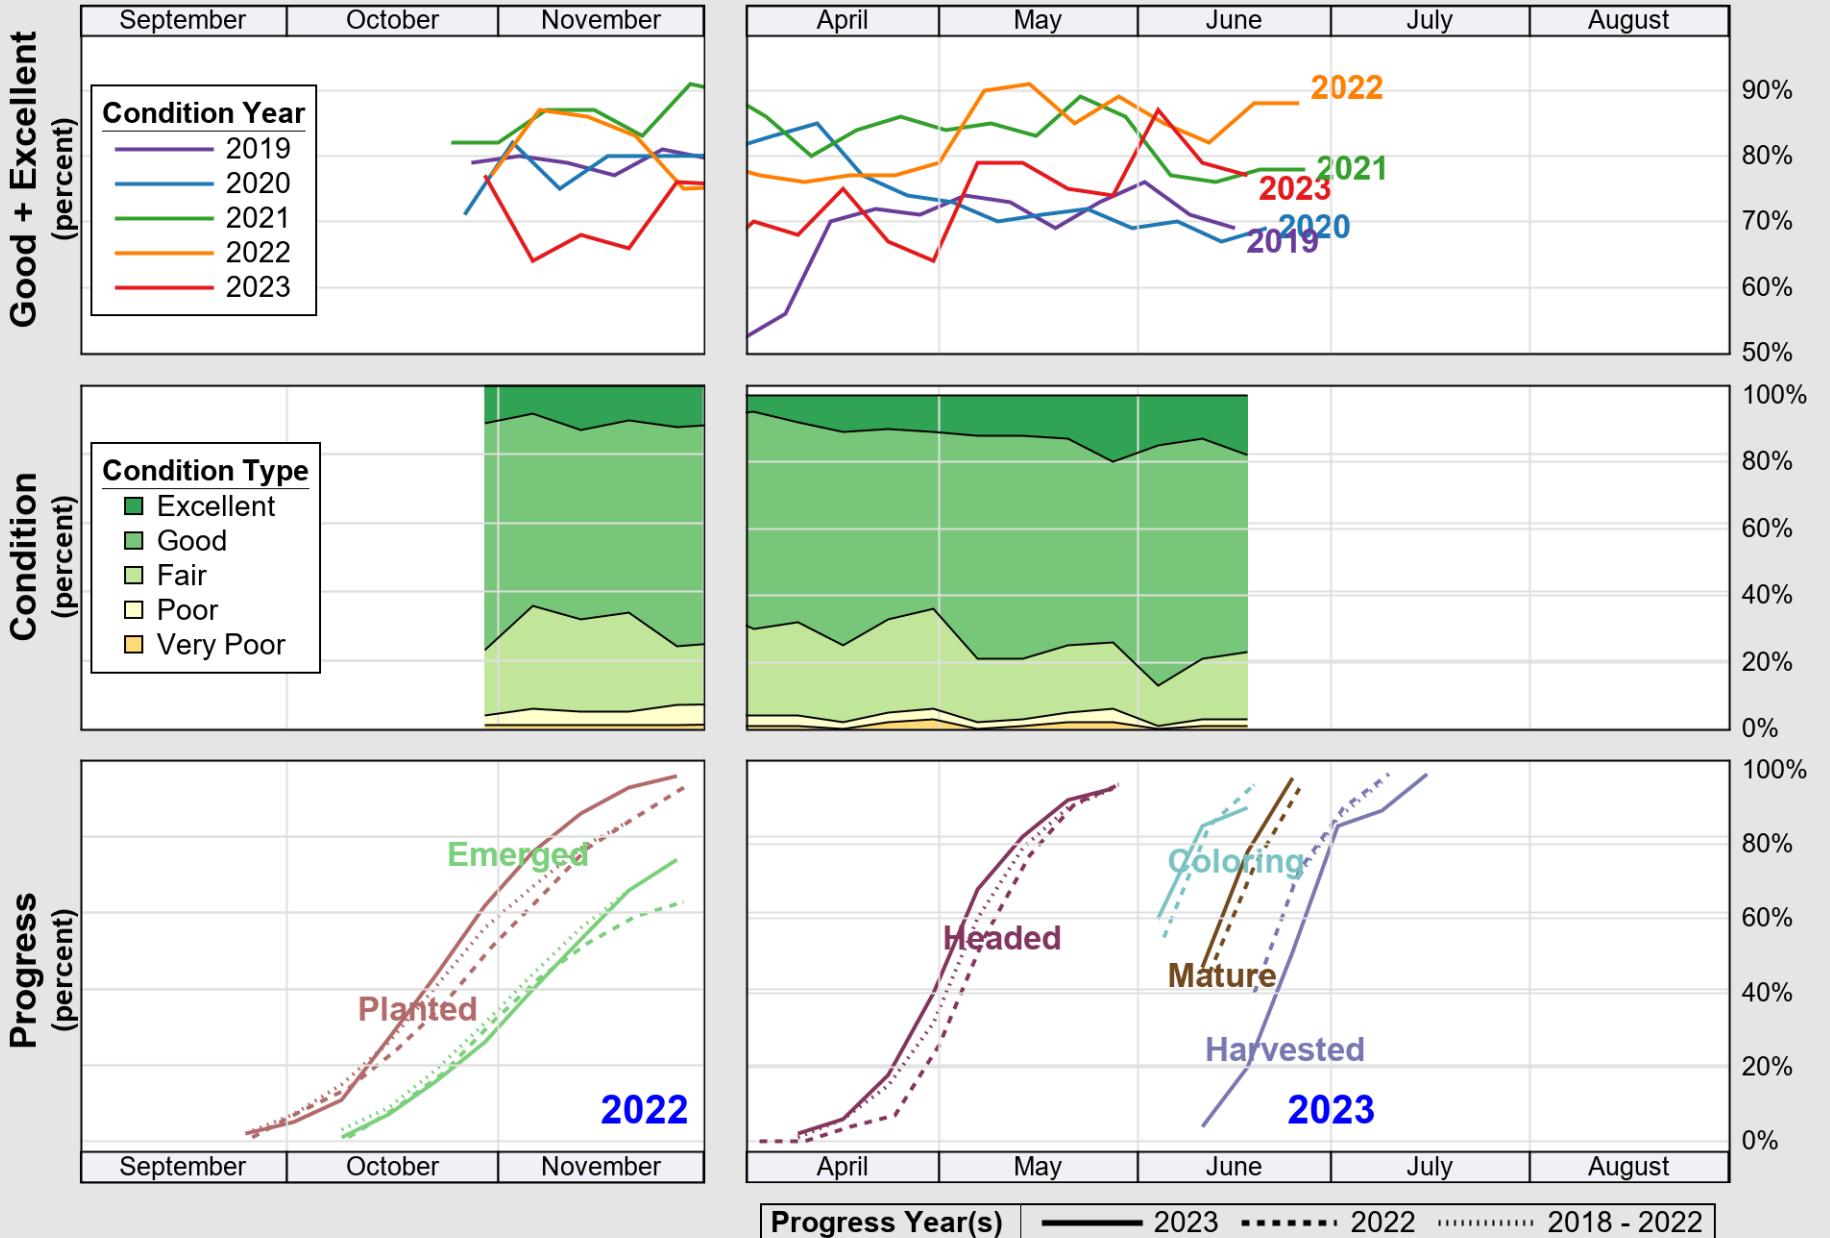

USDA

Crop Progress and Condition: Corn in Kentucky , 2023

NASS

Source: National Agricultural Statistics Service (NASS), Crop Progress Report

USDA

Crop Progress and Condition: Pasture and Range in Kentucky , 2023

NASS

Source: National Agricultural Statistics Service (NASS), Crop Progress Report

USDA

Crop Progress and Condition: Soybeans in Kentucky , 2023

NASS

Source: National Agricultural Statistics Service (NASS), Crop Progress Report

USDA

Crop Progress and Condition: Winter Wheat in Kentucky , 2023

NASS

Source: National Agricultural Statistics Service (NASS), Crop Progress Report