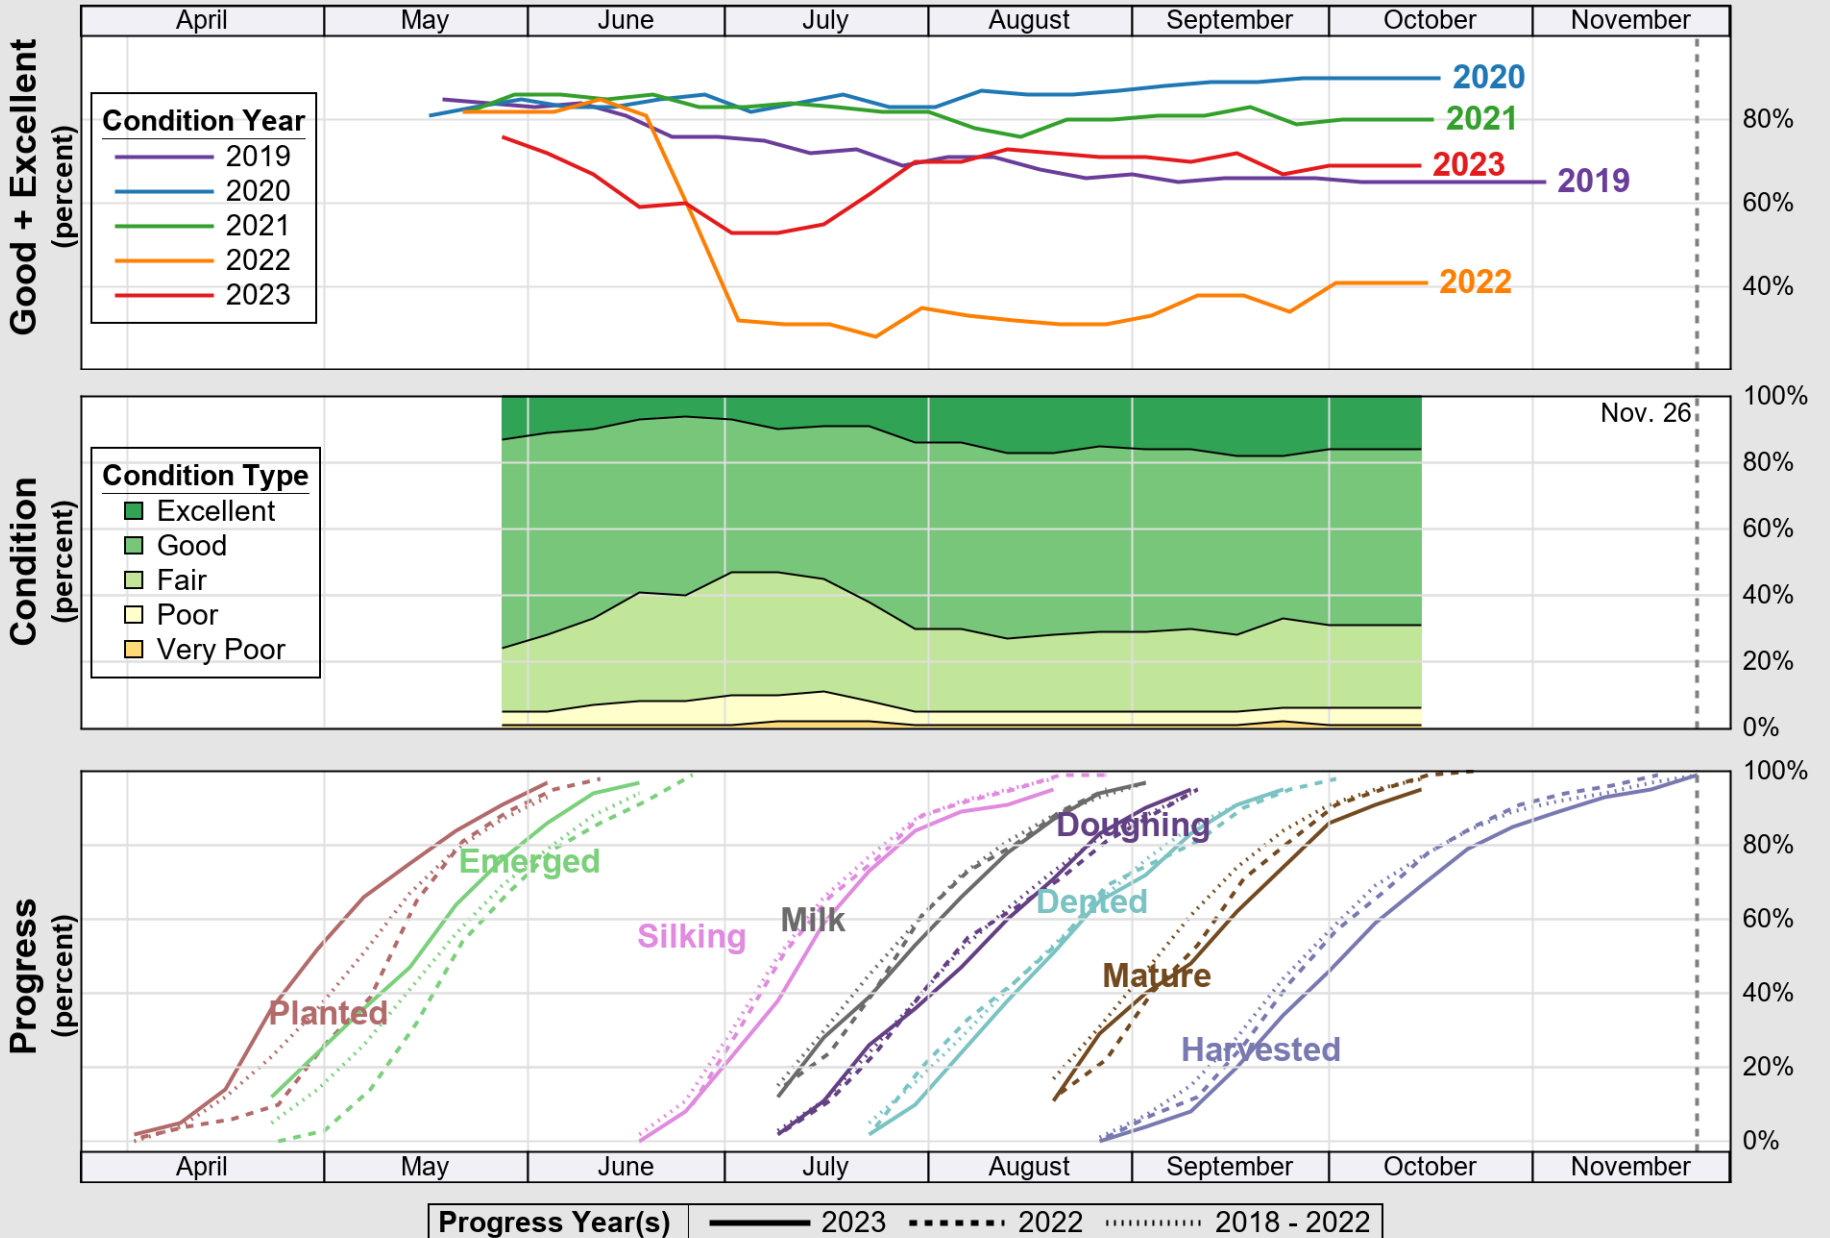

USDA

Crop Progress and Condition: Corn in Kentucky , 2023

NASS

Source: National Agricultural Statistics Service (NASS), Crop Progress Report

USDA

Crop Progress and Condition: Pasture and Range in Kentucky , 2023

NASS

Source: National Agricultural Statistics Service (NASS), Crop Progress Report

USDA

Crop Progress and Condition: Soybeans in Kentucky , 2023

NASS

Source: National Agricultural Statistics Service (NASS), Crop Progress Report

USDA

Crop Progress and Condition: Winter Wheat in Kentucky , 2023

NASS

Source: National Agricultural Statistics Service (NASS), Crop Progress Report