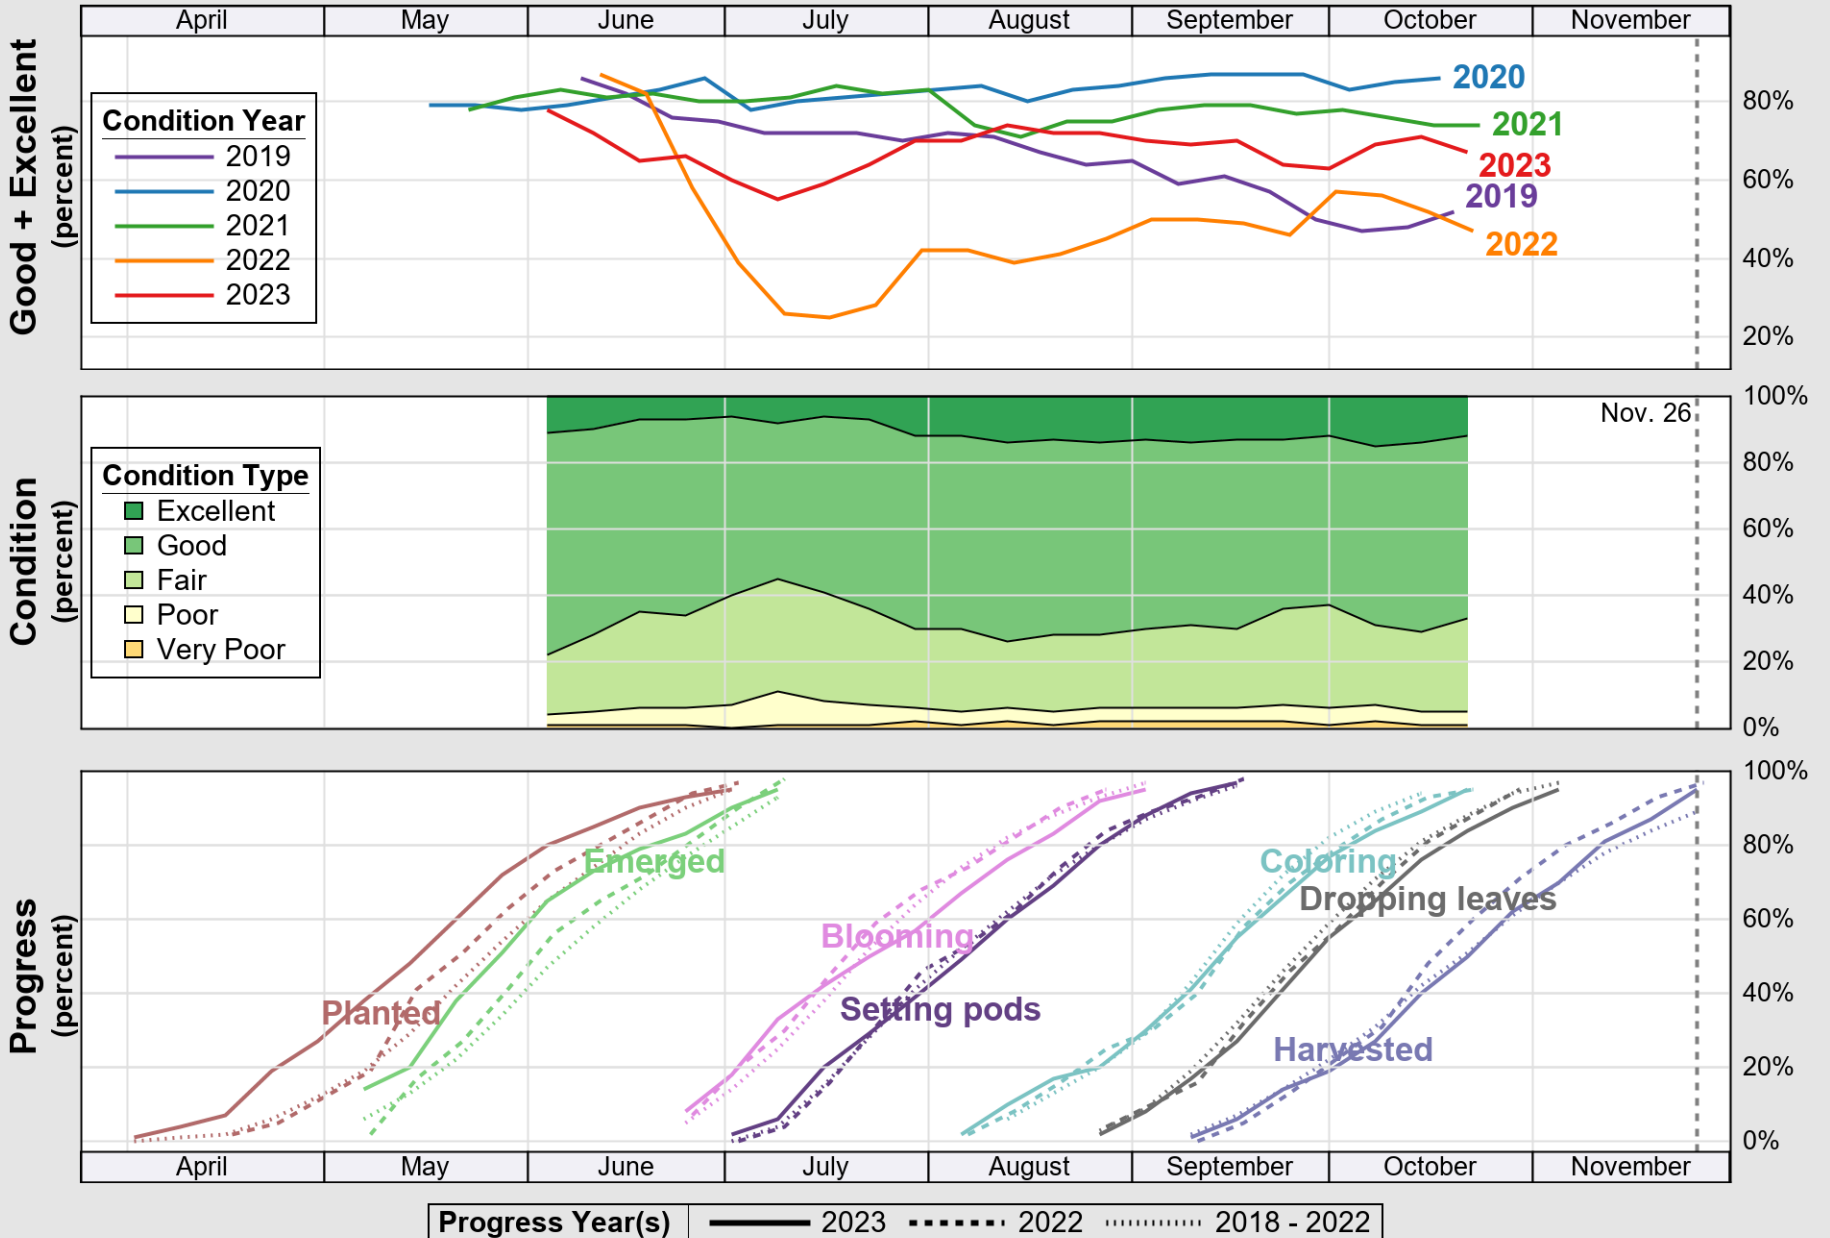

USDA

Crop Progress and Condition: Corn in Kentucky , 2023

NASS

Source: National Agricultural Statistics Service (NASS), Crop Progress Report

USDA

Crop Progress and Condition: Pasture and Range in Kentucky , 2023

NASS

Source: National Agricultural Statistics Service (NASS), Crop Progress Report

USDA

Crop Progress and Condition: Soybeans in Kentucky , 2023

NASS

Source: National Agricultural Statistics Service (NASS), Crop Progress Report

USDA

Crop Progress and Condition: Winter Wheat in Kentucky , 2023

NASS

Source: National Agricultural Statistics Service (NASS), Crop Progress Report