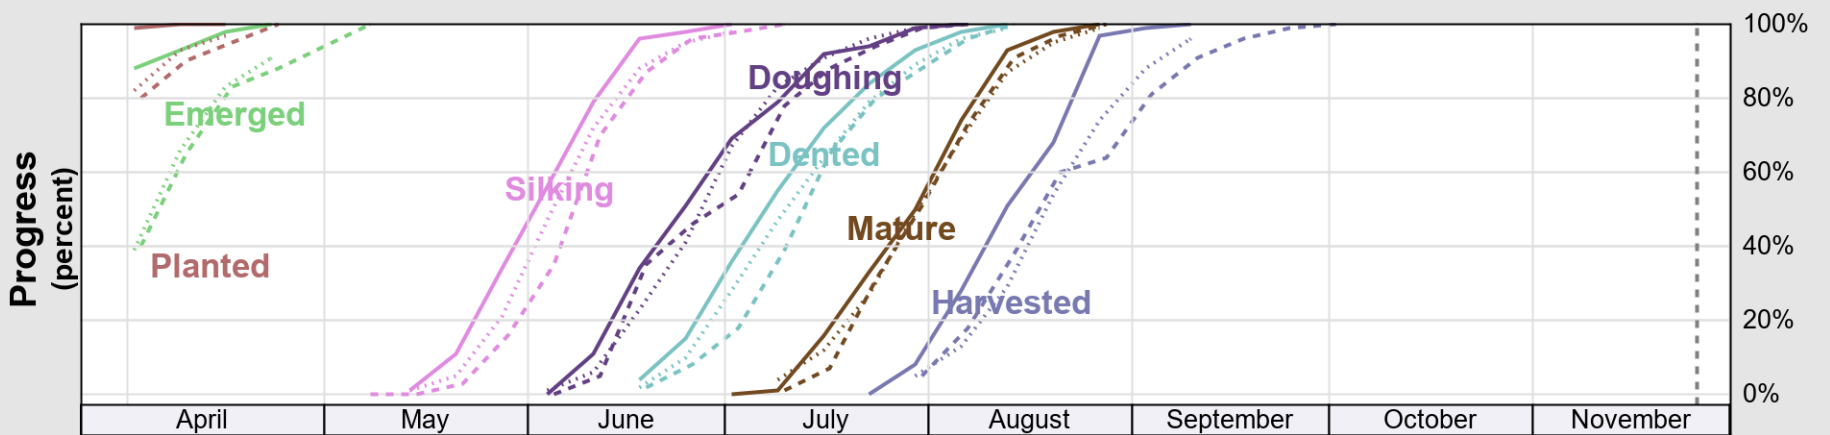

# Crop Progress and Condition: Corn in Louisiana , 2023

NASS

Progress Year(s) ——— 2023    ..... 2022    - - - - - 2018 - 2022

Source: National Agricultural Statistics Service (NASS), Crop Progress Report