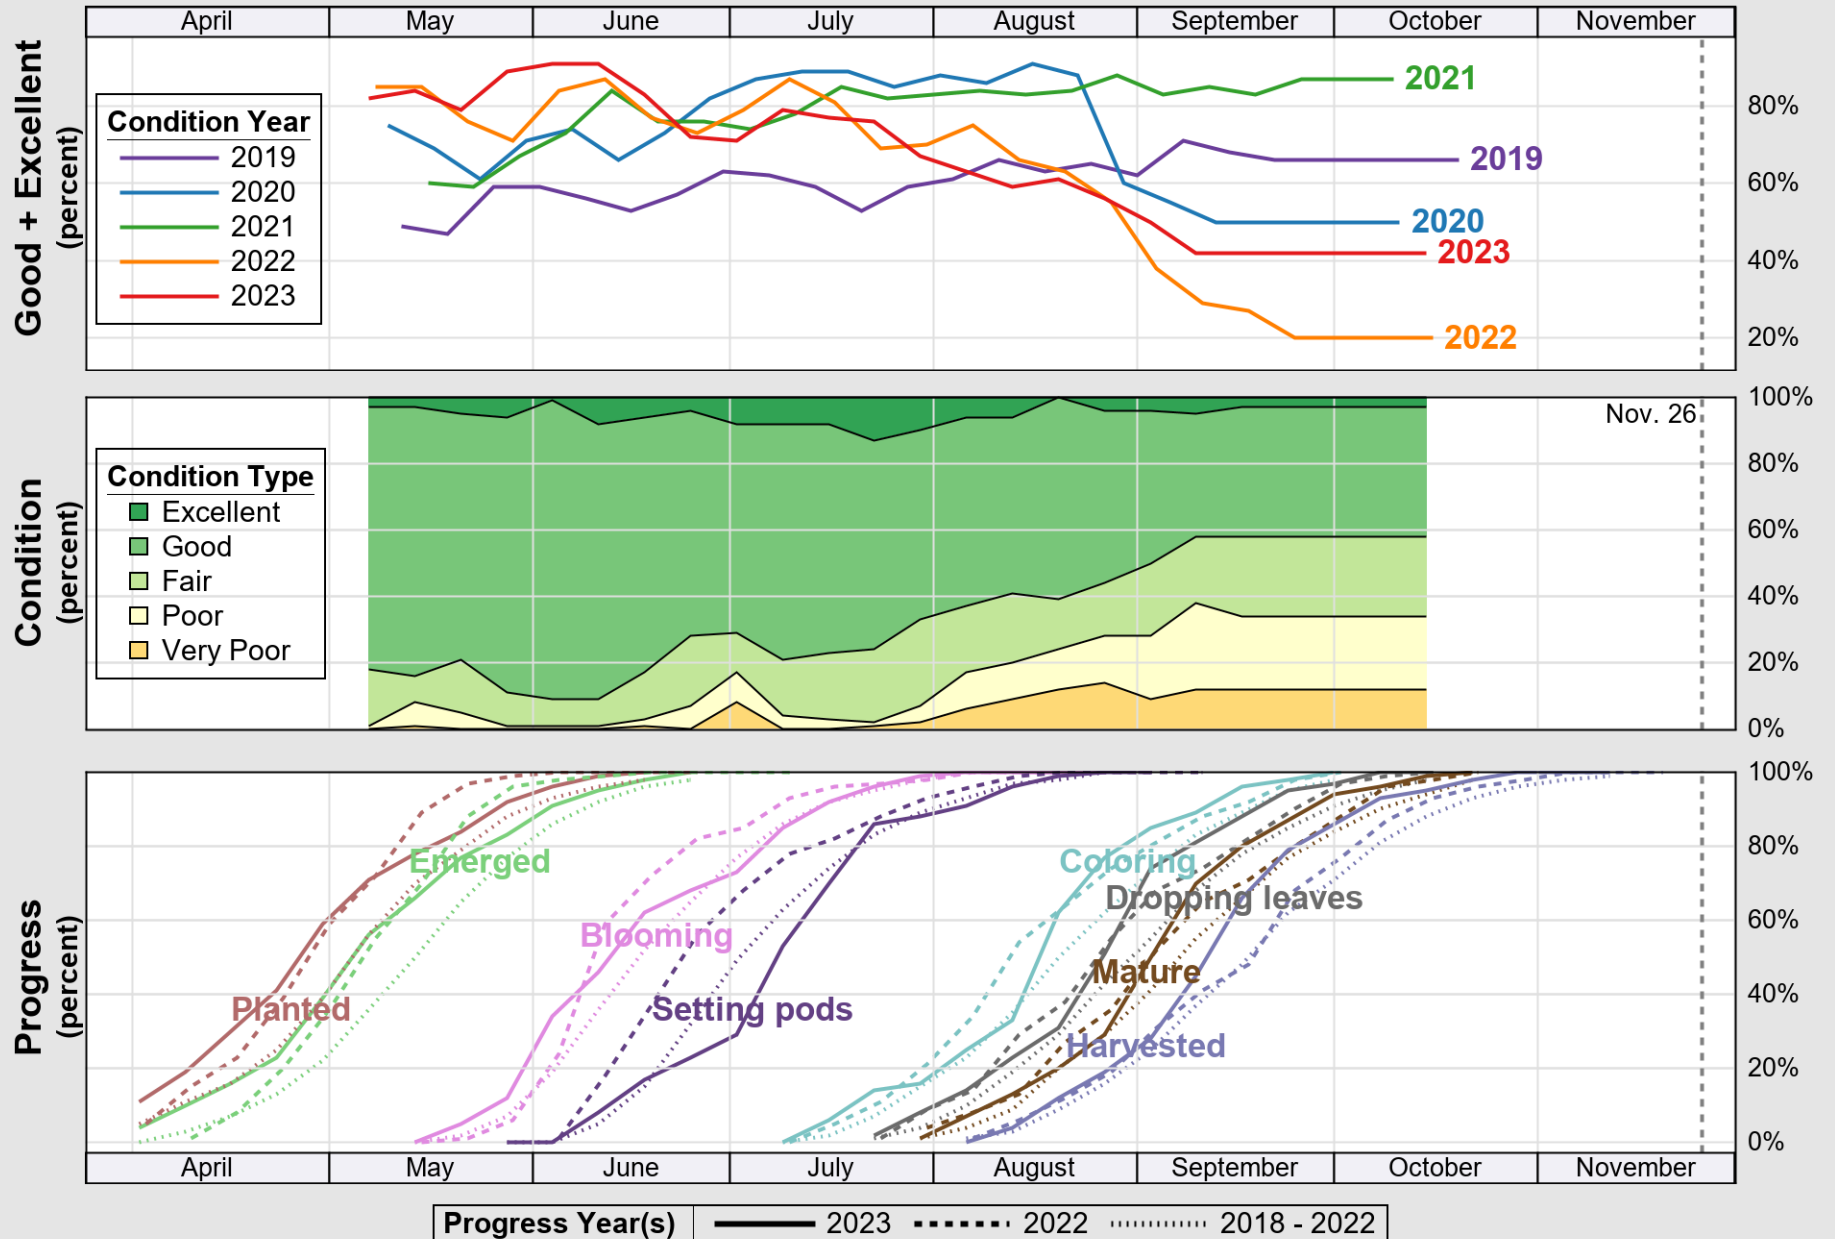

# Crop Progress and Condition: Pasture and Range in Louisiana, 2023

NASS

Source: National Agricultural Statistics Service (NASS), Crop Progress Report

USDA

# Crop Progress and Condition: Rice in Louisiana , 2023

NASS

Source: National Agricultural Statistics Service (NASS), Crop Progress Report

USDA

# Crop Progress and Condition: Soybeans in Louisiana, 2023

NASS

Source: National Agricultural Statistics Service (NASS), Crop Progress Report

USDA

### Crop Progress and Condition: Winter Wheat in Louisiana , 2023

NASS

Source: National Agricultural Statistics Service (NASS), Crop Progress Report