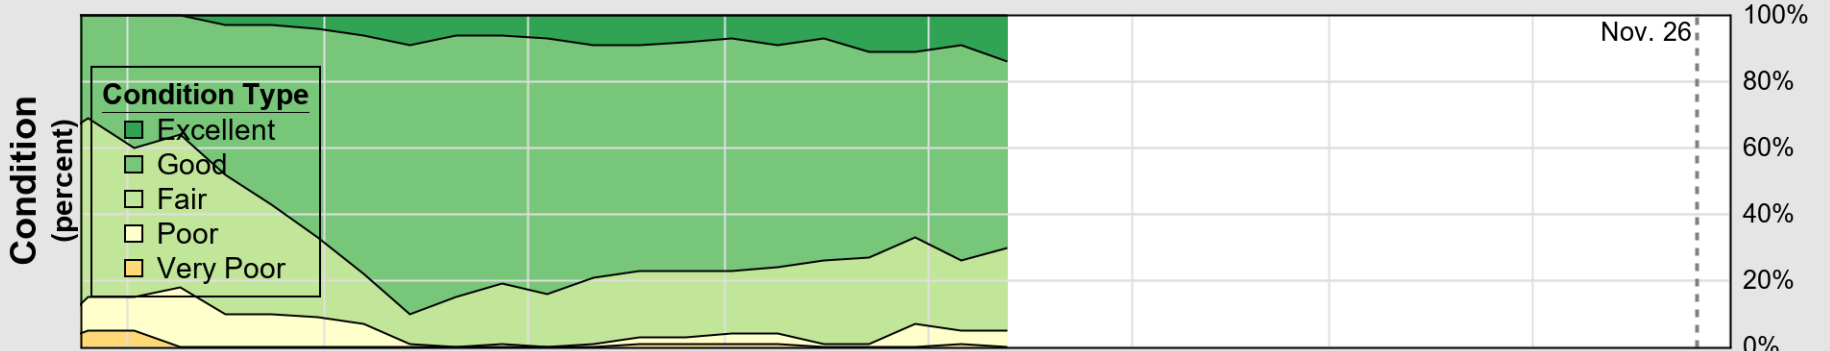

# Crop Progress and Condition: Corn in Louisiana , 2023

NASS

Progress Year(s) ——— 2023    ..... 2022    - - - - - 2018 - 2022

Source: National Agricultural Statistics Service (NASS), Crop Progress Report