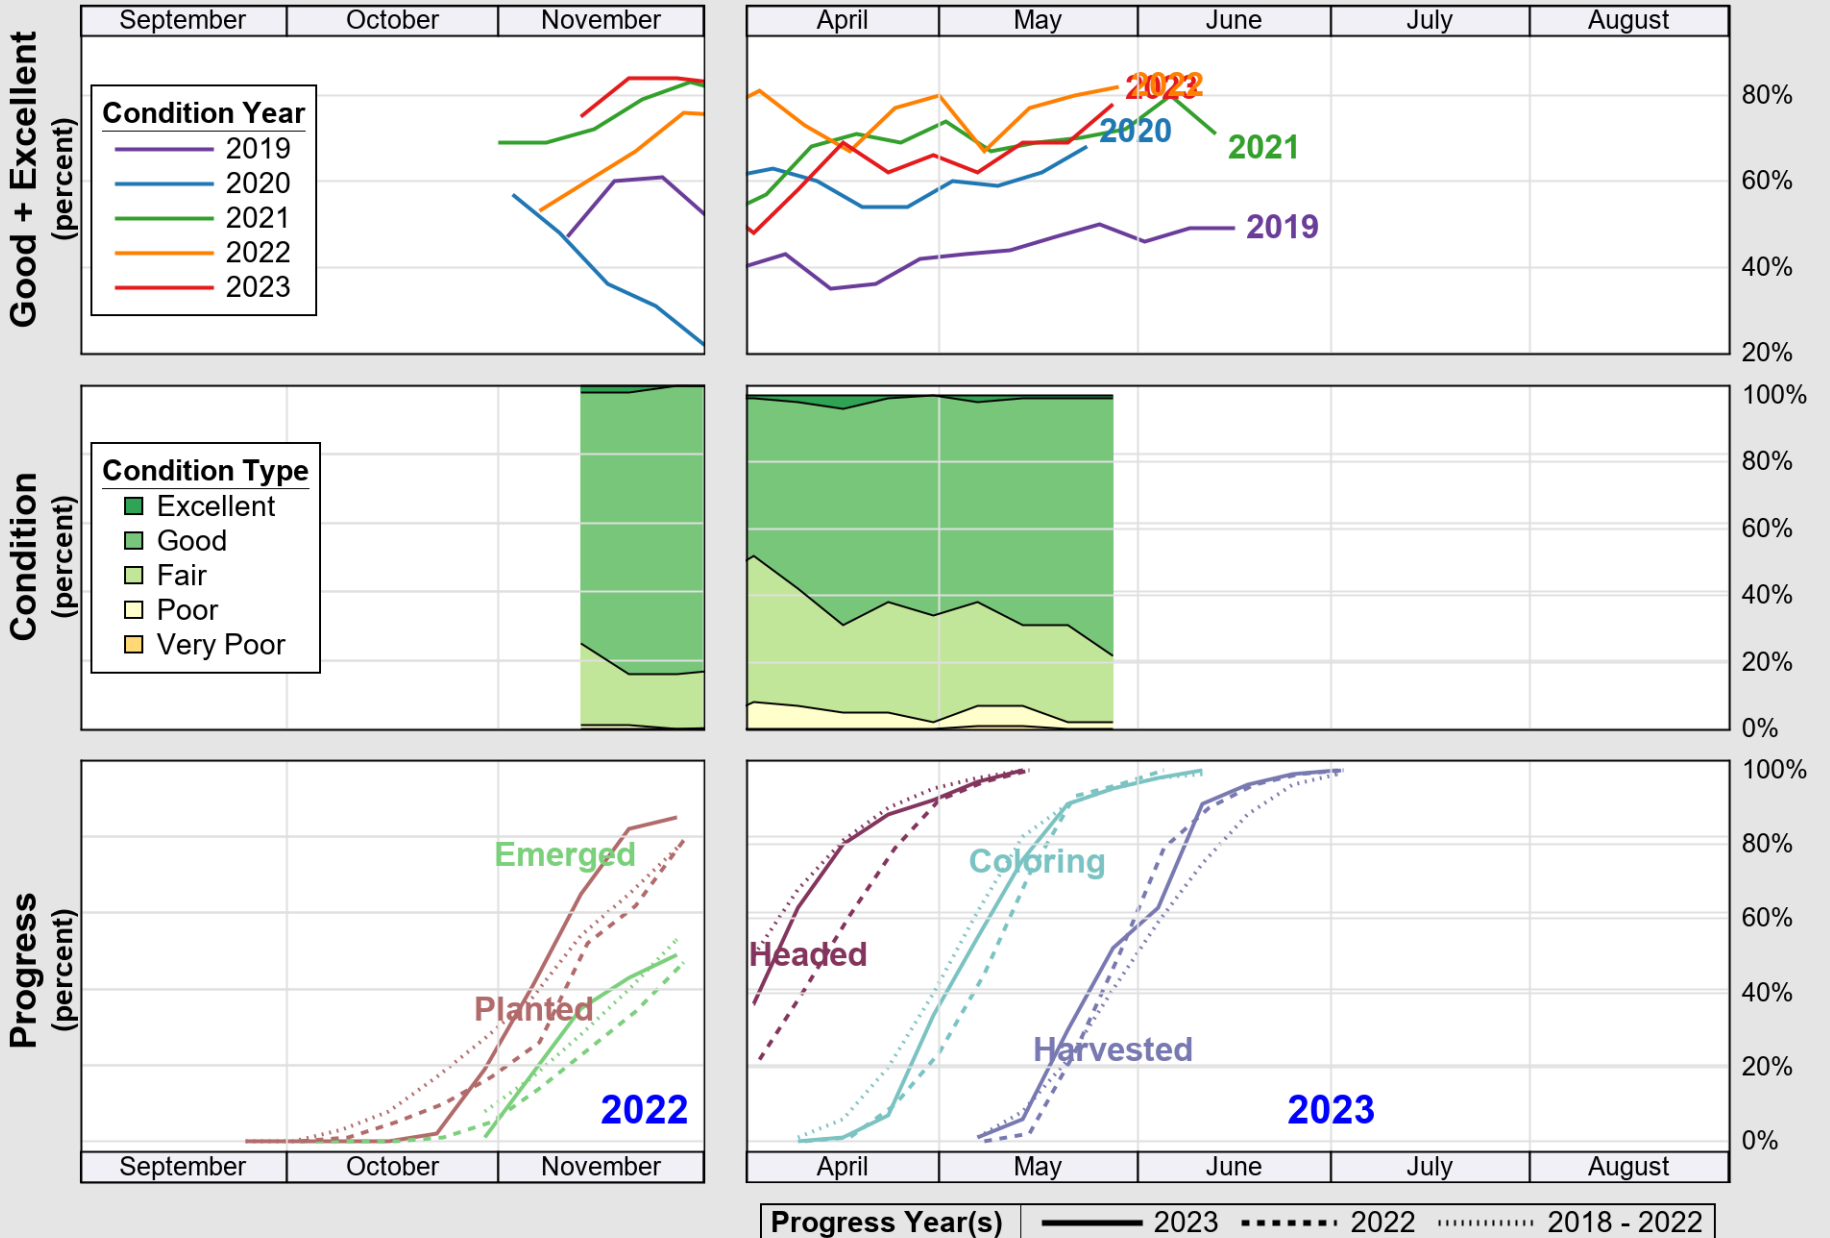

# Crop Progress and Condition: Rice in Louisiana , 2023

NASS

Source: National Agricultural Statistics Service (NASS), Crop Progress Report

USDA

# Crop Progress and Condition: Soybeans in Louisiana, 2023

NASS

Source: National Agricultural Statistics Service (NASS), Crop Progress Report

USDA

### Crop Progress and Condition: Winter Wheat in Louisiana , 2023

NASS

Source: National Agricultural Statistics Service (NASS), Crop Progress Report