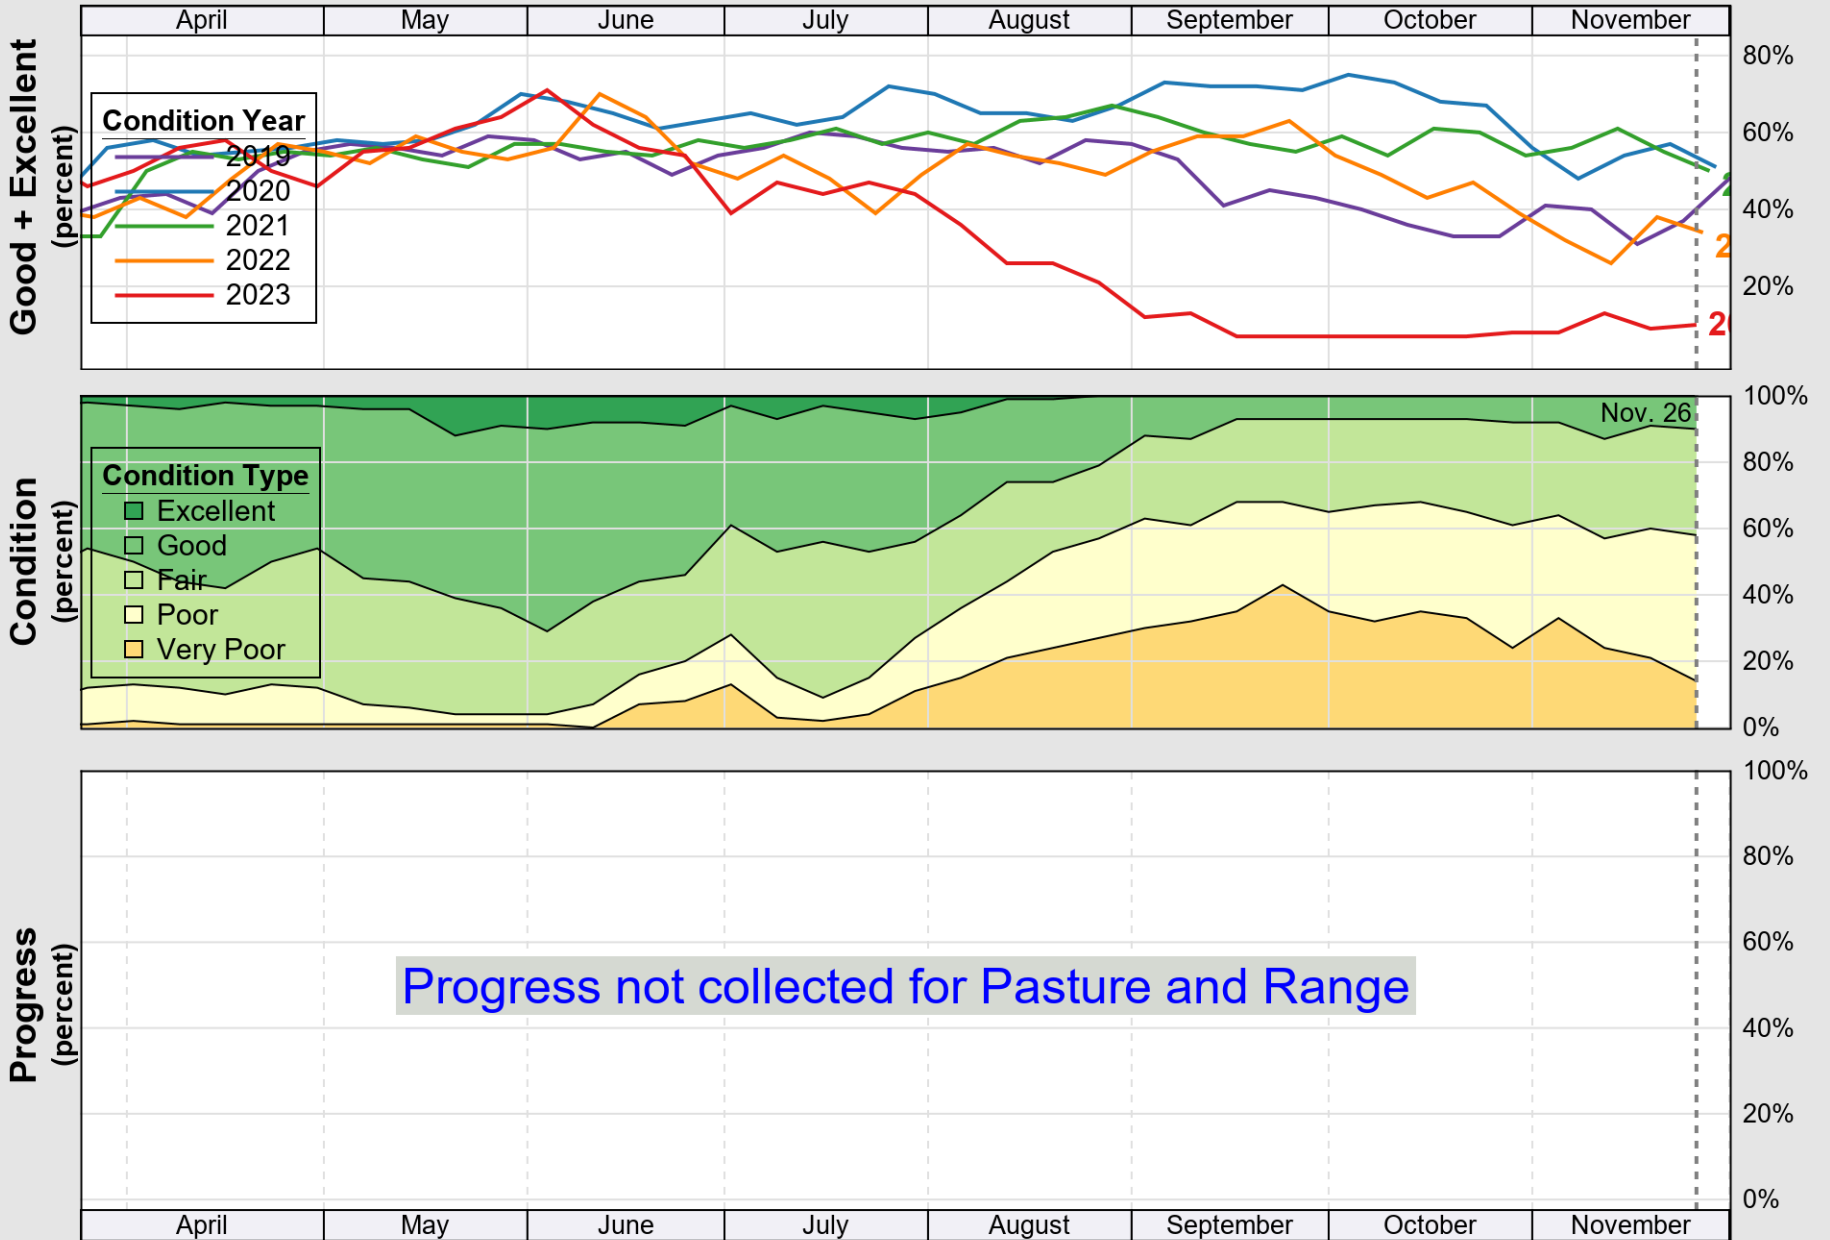

# Crop Progress and Condition: Cotton in Louisiana, 2023

NASS

Source: National Agricultural Statistics Service (NASS), Crop Progress Report

USDA

# Crop Progress and Condition: Pasture and Range in Louisiana, 2023

NASS

Source: National Agricultural Statistics Service (NASS), Crop Progress Report

USDA