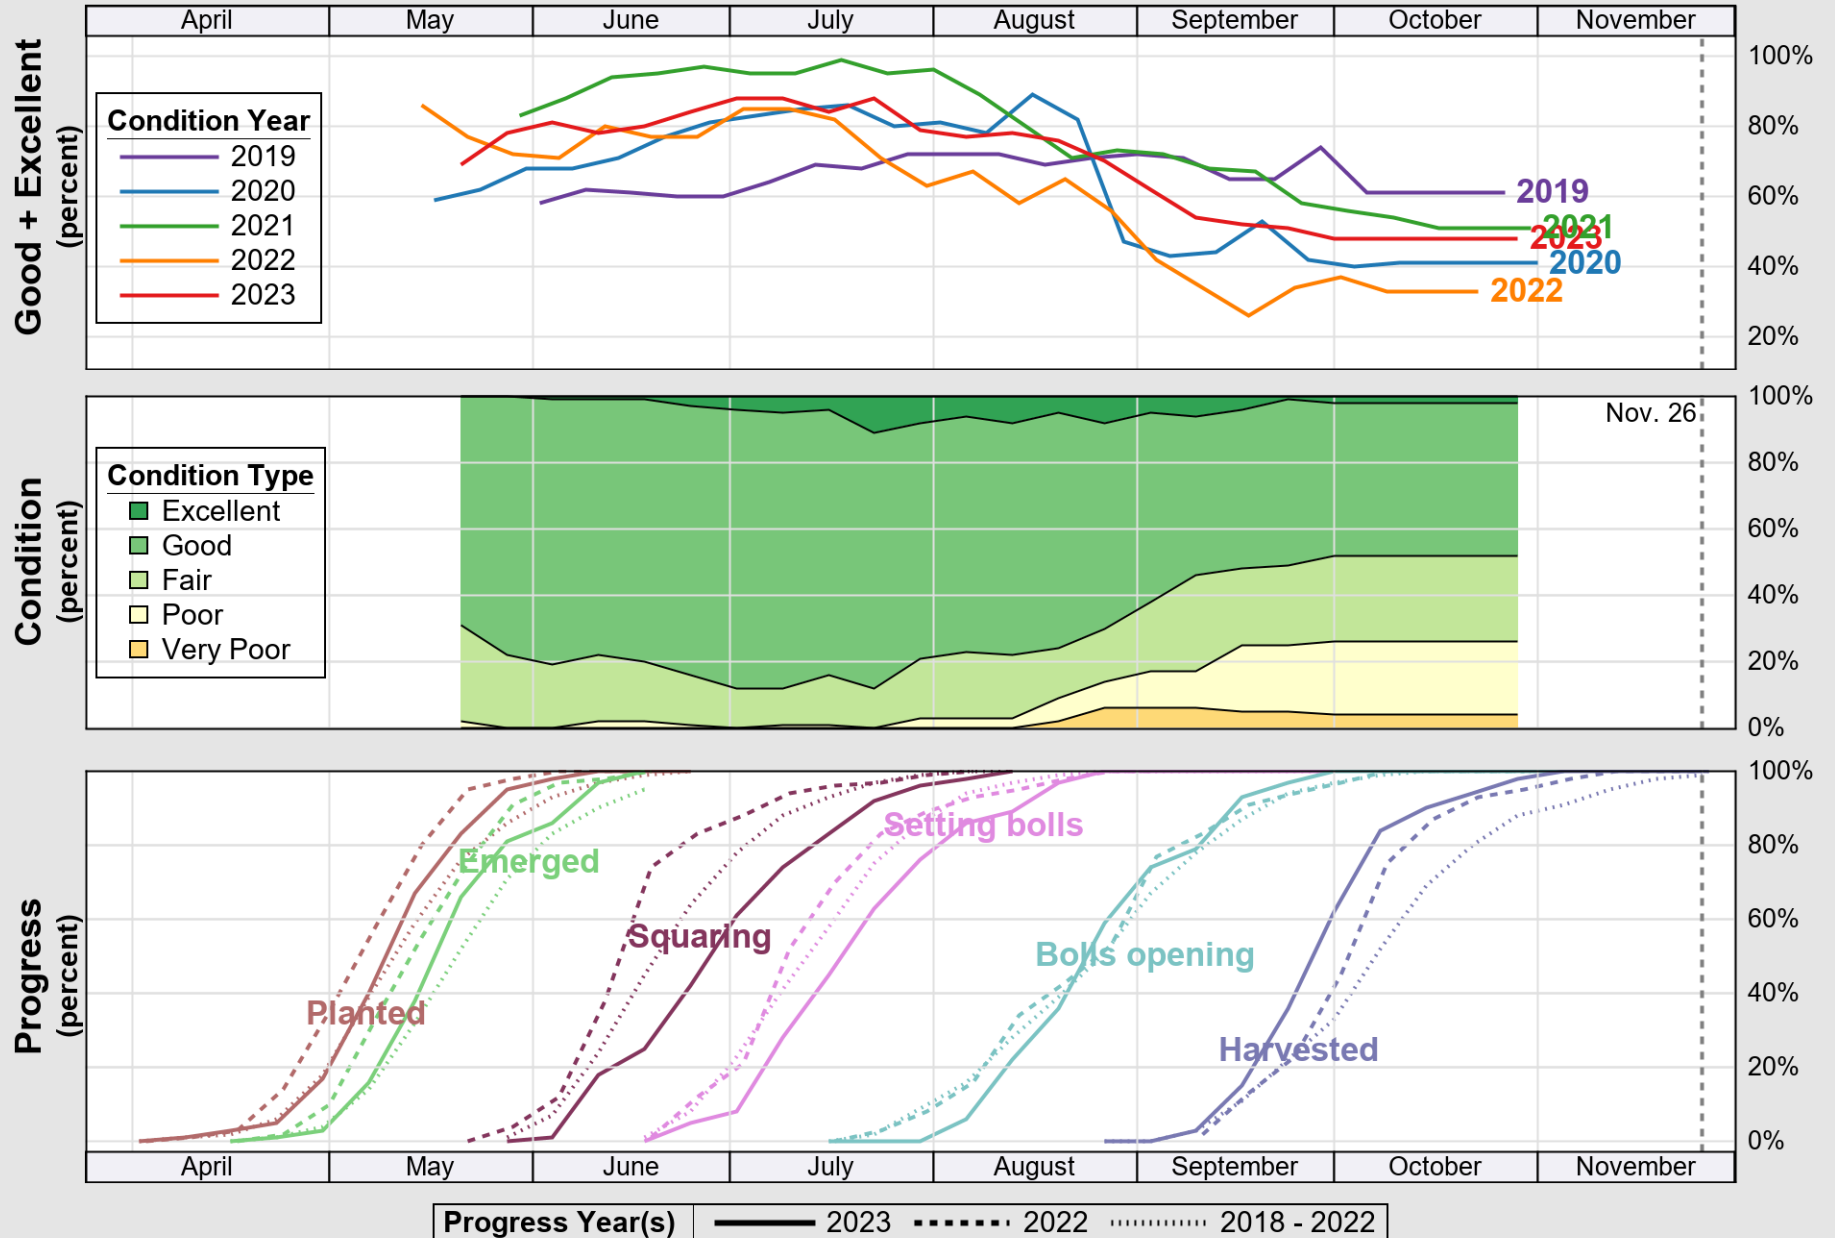

USDA

Crop Progress and Condition: Cotton in Louisiana, 2023

NASS

Source: National Agricultural Statistics Service (NASS), Crop Progress Report