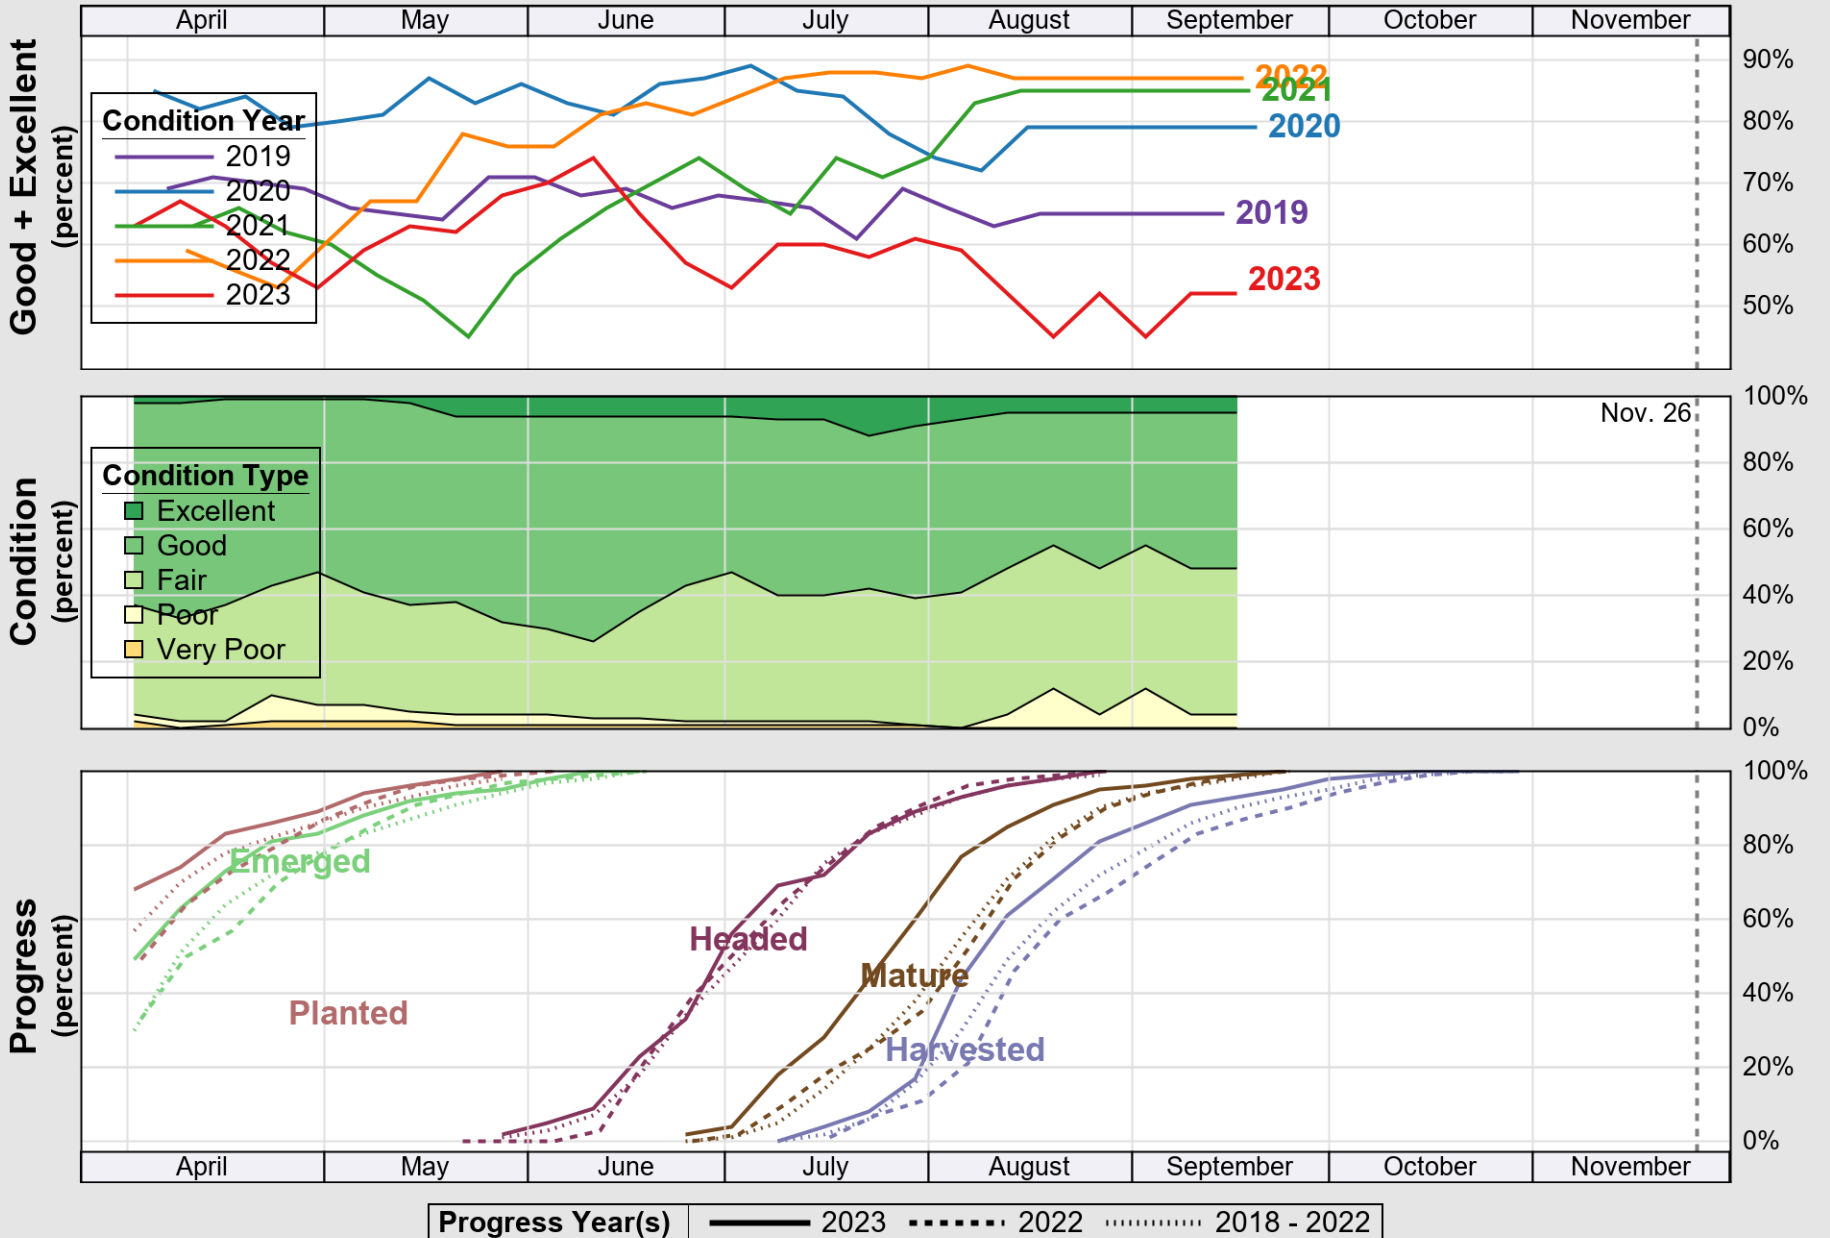

# Crop Progress and Condition: Cotton in Louisiana, 2023

NASS

Source: National Agricultural Statistics Service (NASS), Crop Progress Report

USDA

# Crop Progress and Condition: Pasture and Range in Louisiana, 2023

NASS

Source: National Agricultural Statistics Service (NASS), Crop Progress Report

USDA

# Crop Progress and Condition: Rice in Louisiana , 2023

NASS

Source: National Agricultural Statistics Service (NASS), Crop Progress Report

USDA