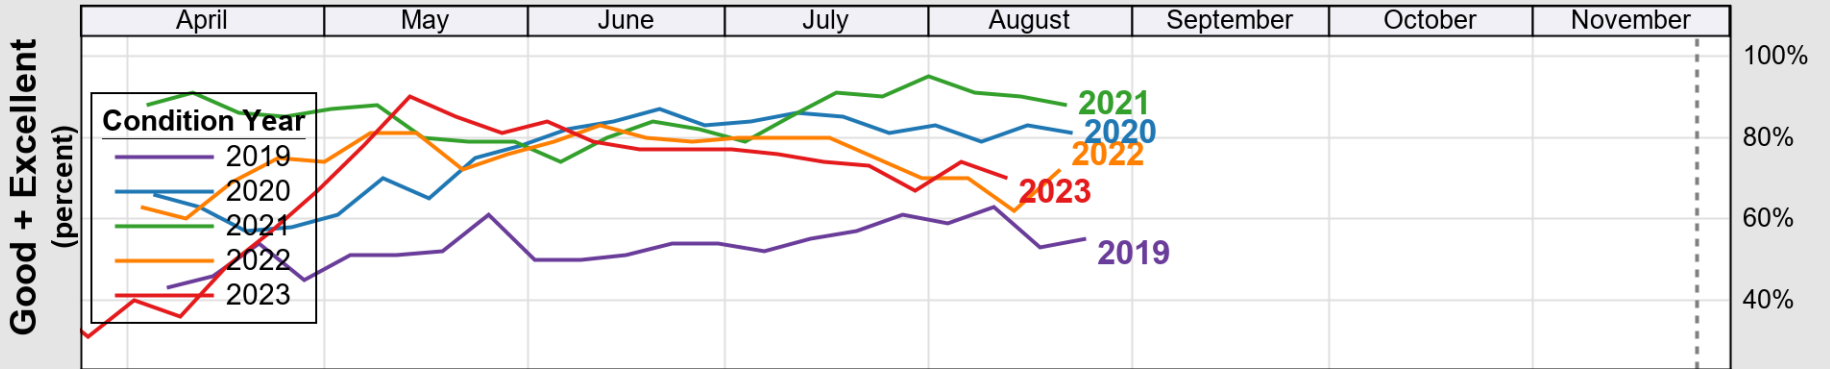

# Crop Progress and Condition: Corn in Louisiana , 2023

NASS

Progress Year(s) ——— 2023    ..... 2022    - - - - - 2018 - 2022

Source: National Agricultural Statistics Service (NASS), Crop Progress Report