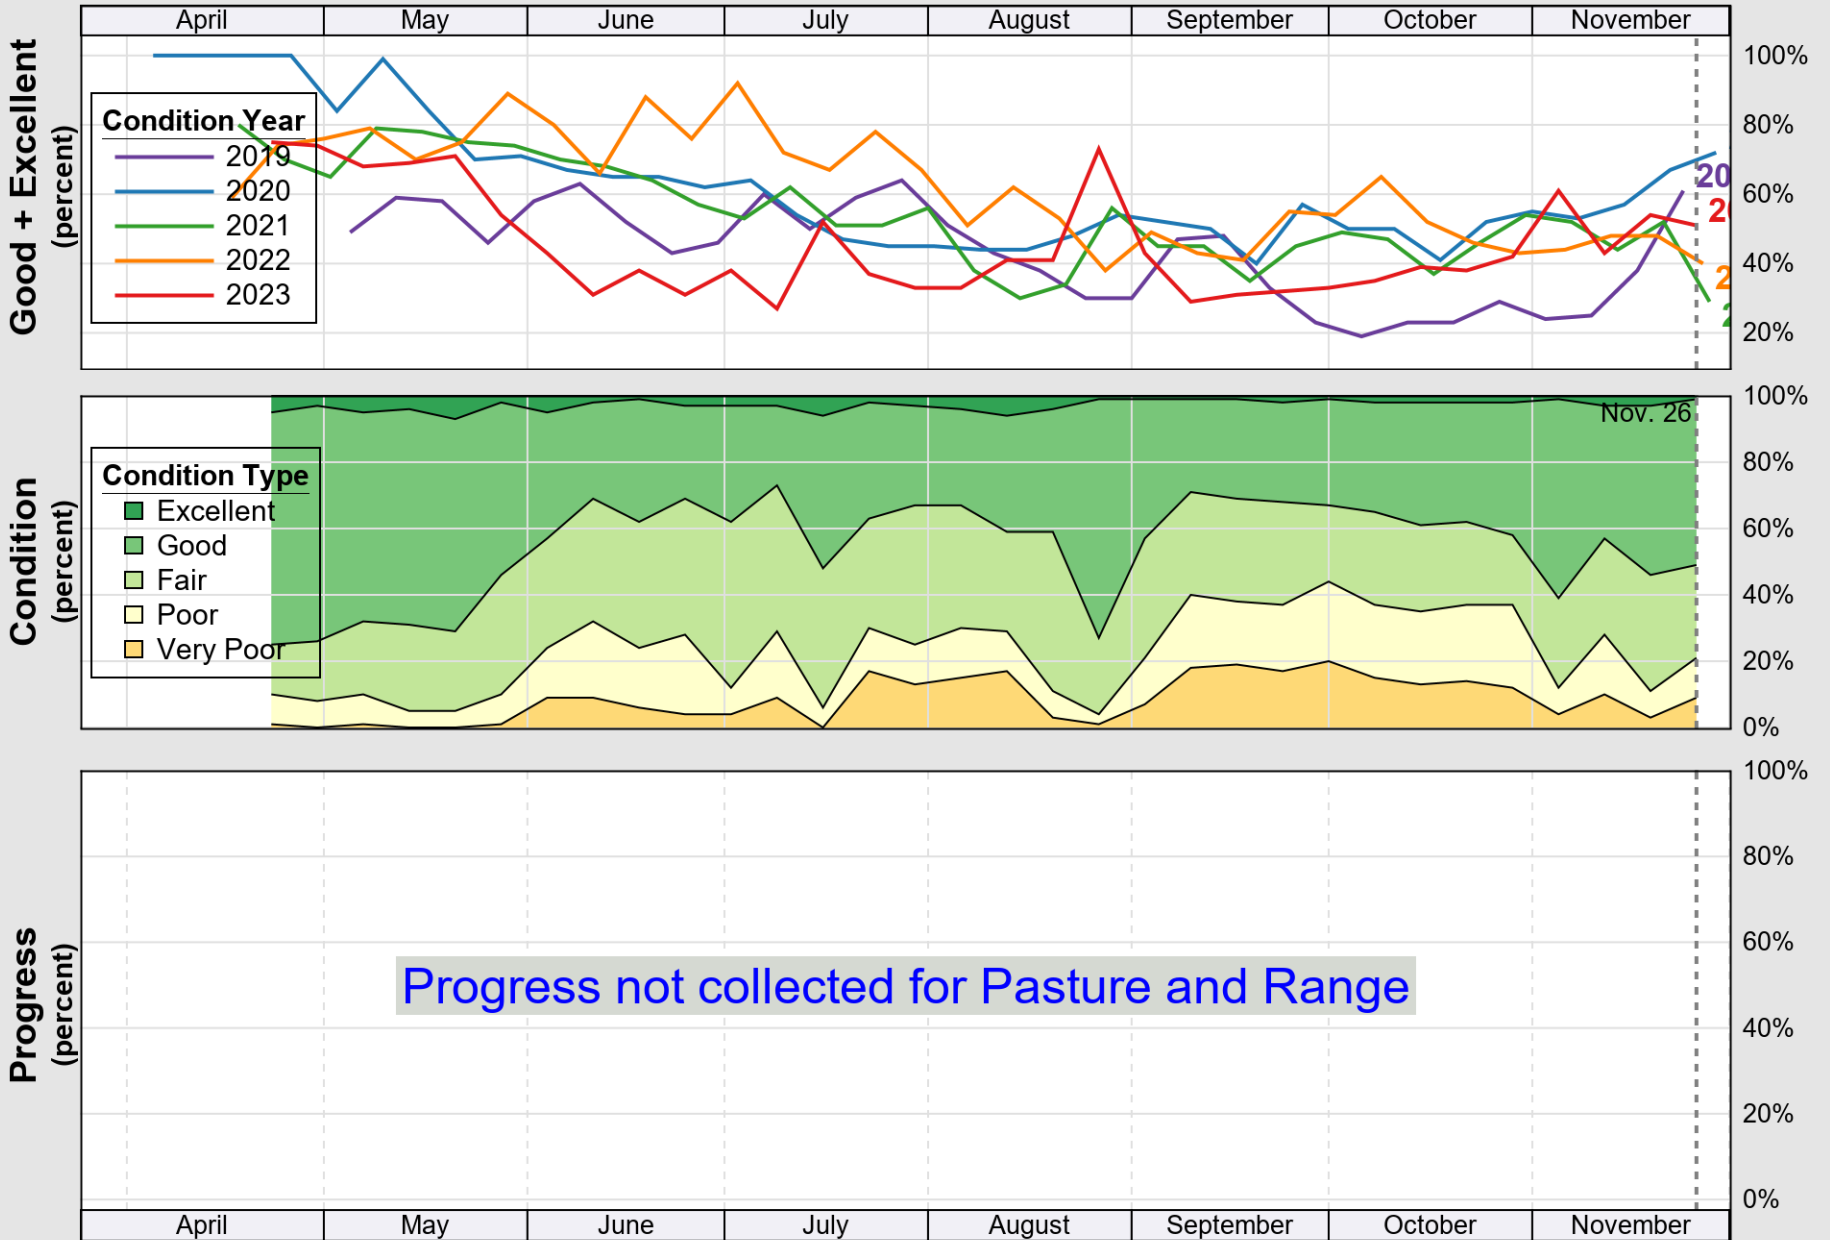

USDA

Crop Progress and Condition: Corn in Maryland , 2023

NASS

Source: National Agricultural Statistics Service (NASS), Crop Progress Report

USDA

Crop Progress and Condition: Pasture and Range in Maryland , 2023

NASS

Source: National Agricultural Statistics Service (NASS), Crop Progress Report

USDA

Crop Progress and Condition: Soybeans in Maryland , 2023

NASS

Source: National Agricultural Statistics Service (NASS), Crop Progress Report

USDA

Crop Progress and Condition: Winter Wheat in Maryland, 2023

NASS

Source: National Agricultural Statistics Service (NASS), Crop Progress Report