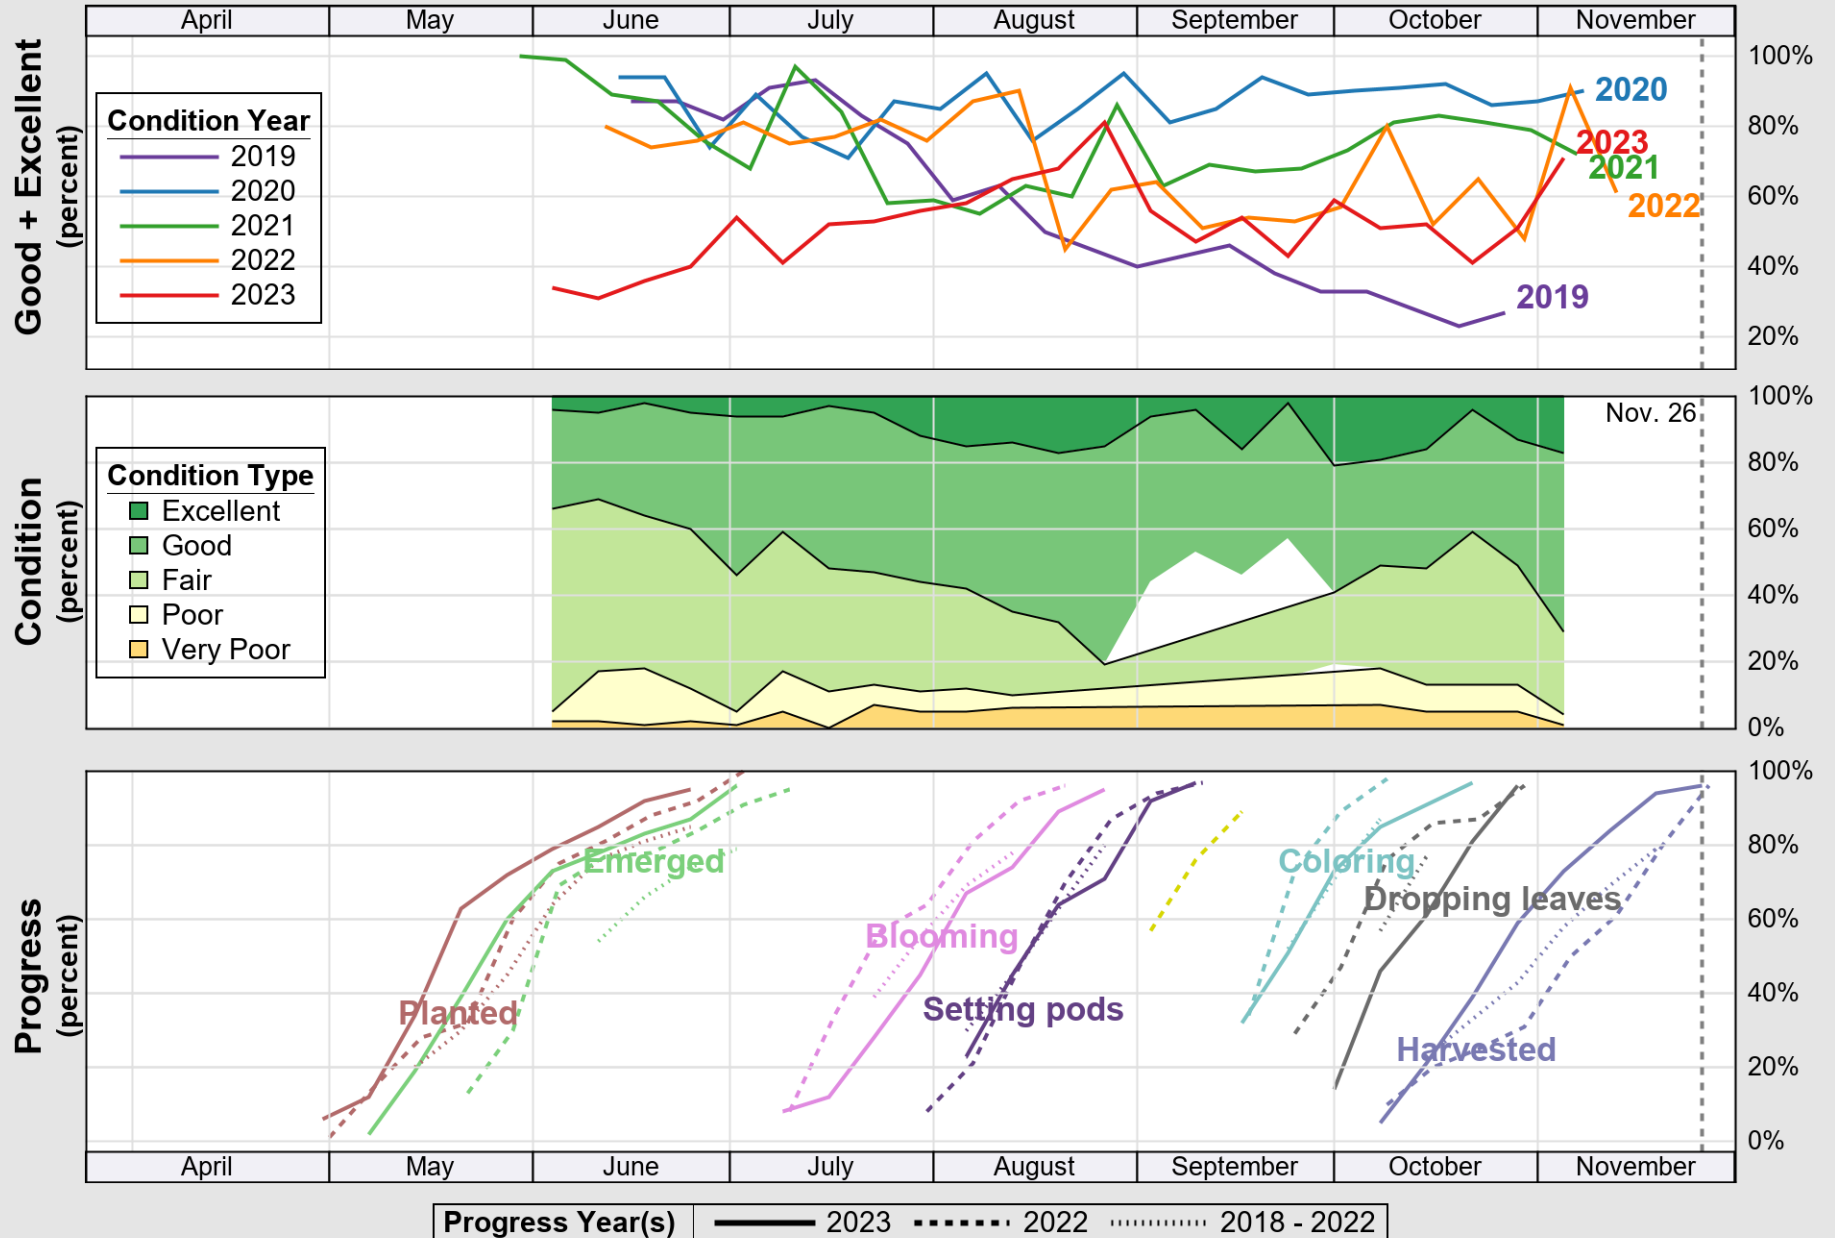

USDA

Crop Progress and Condition: Corn in Maryland , 2023

NASS

Source: National Agricultural Statistics Service (NASS), Crop Progress Report

USDA

Crop Progress and Condition: Pasture and Range in Maryland , 2023

NASS

Source: National Agricultural Statistics Service (NASS), Crop Progress Report

USDA

Crop Progress and Condition: Soybeans in Maryland , 2023

NASS

Source: National Agricultural Statistics Service (NASS), Crop Progress Report

USDA

Crop Progress and Condition: Winter Wheat in Maryland, 2023

NASS

Source: National Agricultural Statistics Service (NASS), Crop Progress Report