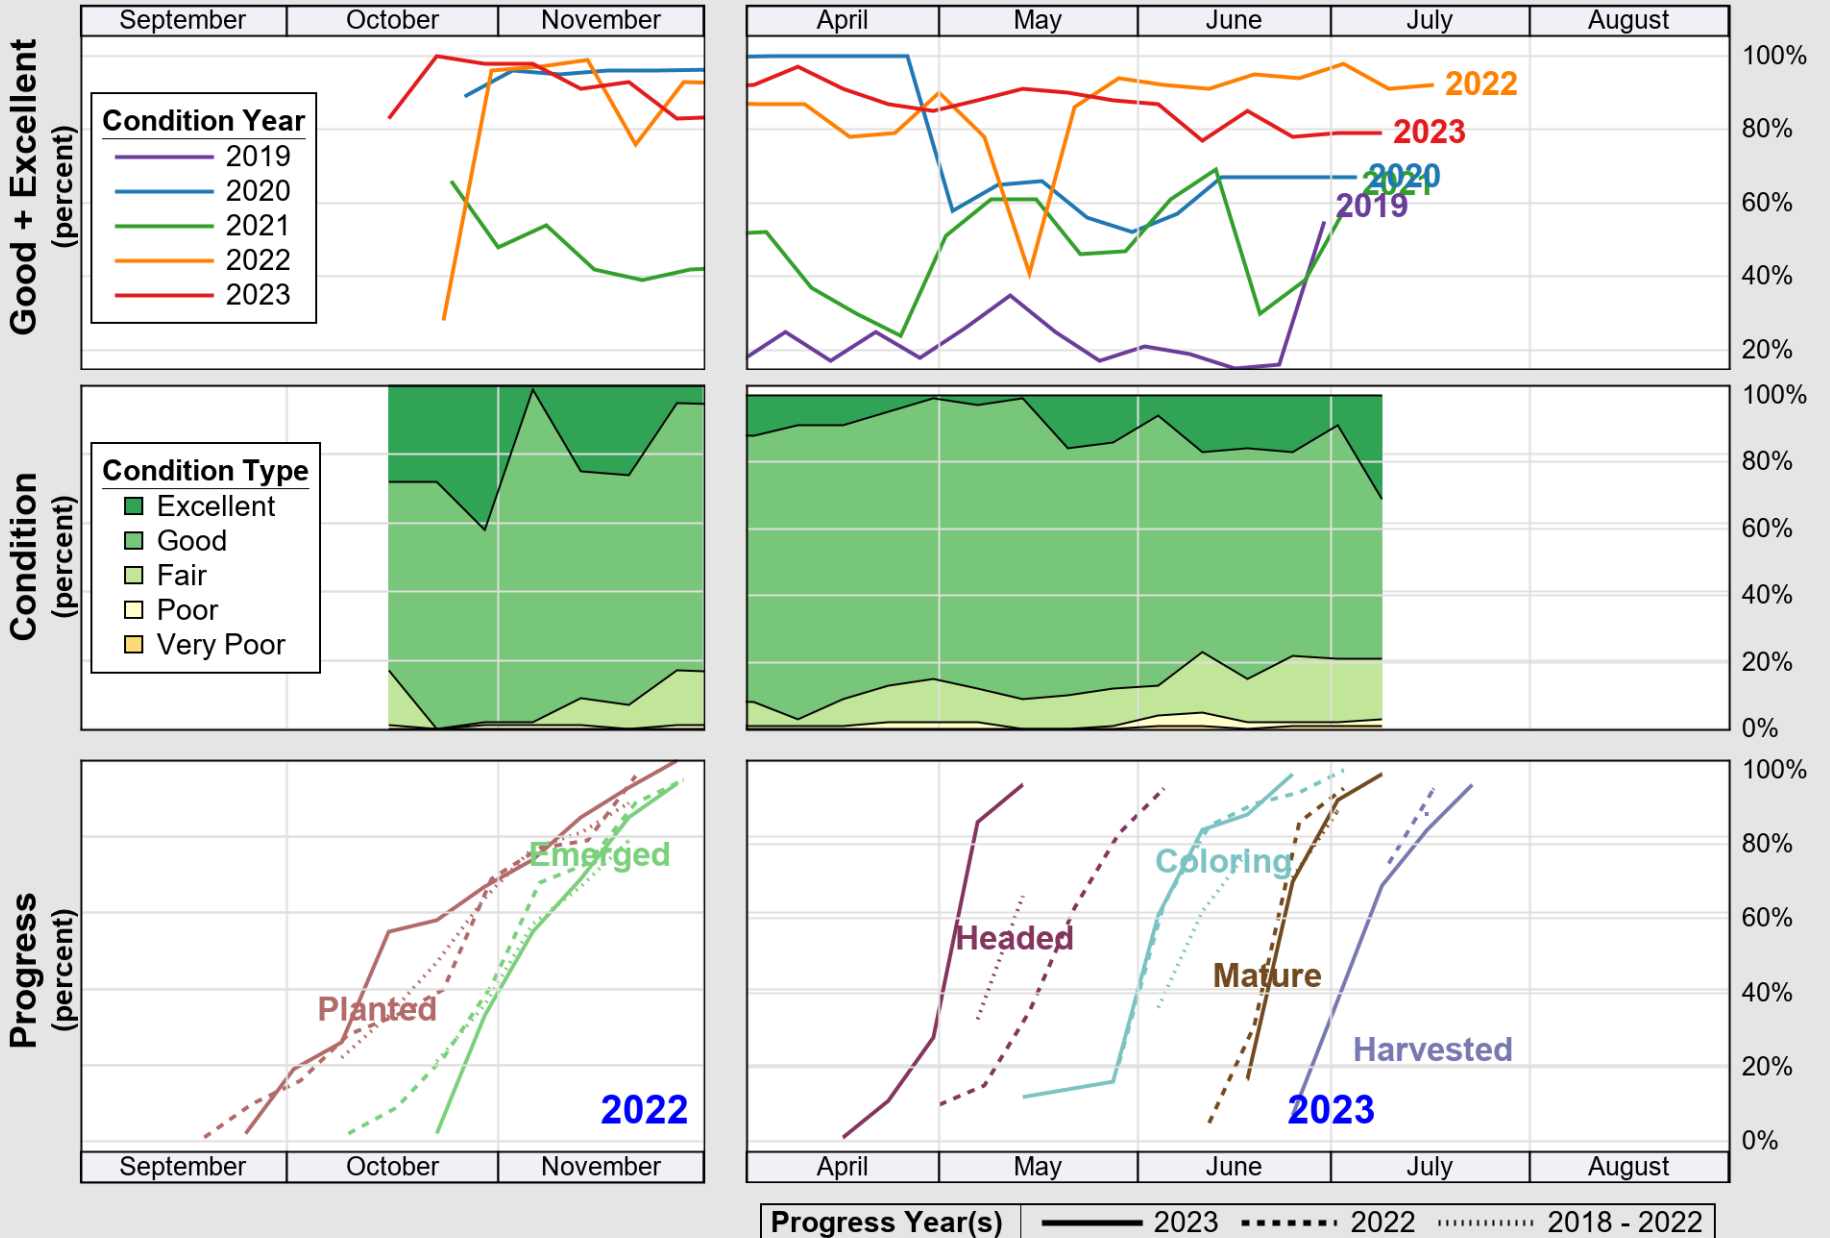

USDA

Crop Progress and Condition: Corn in Maryland , 2023

NASS

Source: National Agricultural Statistics Service (NASS), Crop Progress Report

USDA

Crop Progress and Condition: Pasture and Range in Maryland , 2023

NASS

Source: National Agricultural Statistics Service (NASS), Crop Progress Report

USDA

Crop Progress and Condition: Soybeans in Maryland , 2023

NASS

Source: National Agricultural Statistics Service (NASS), Crop Progress Report

USDA

Crop Progress and Condition: Winter Wheat in Maryland, 2023

NASS

Source: National Agricultural Statistics Service (NASS), Crop Progress Report