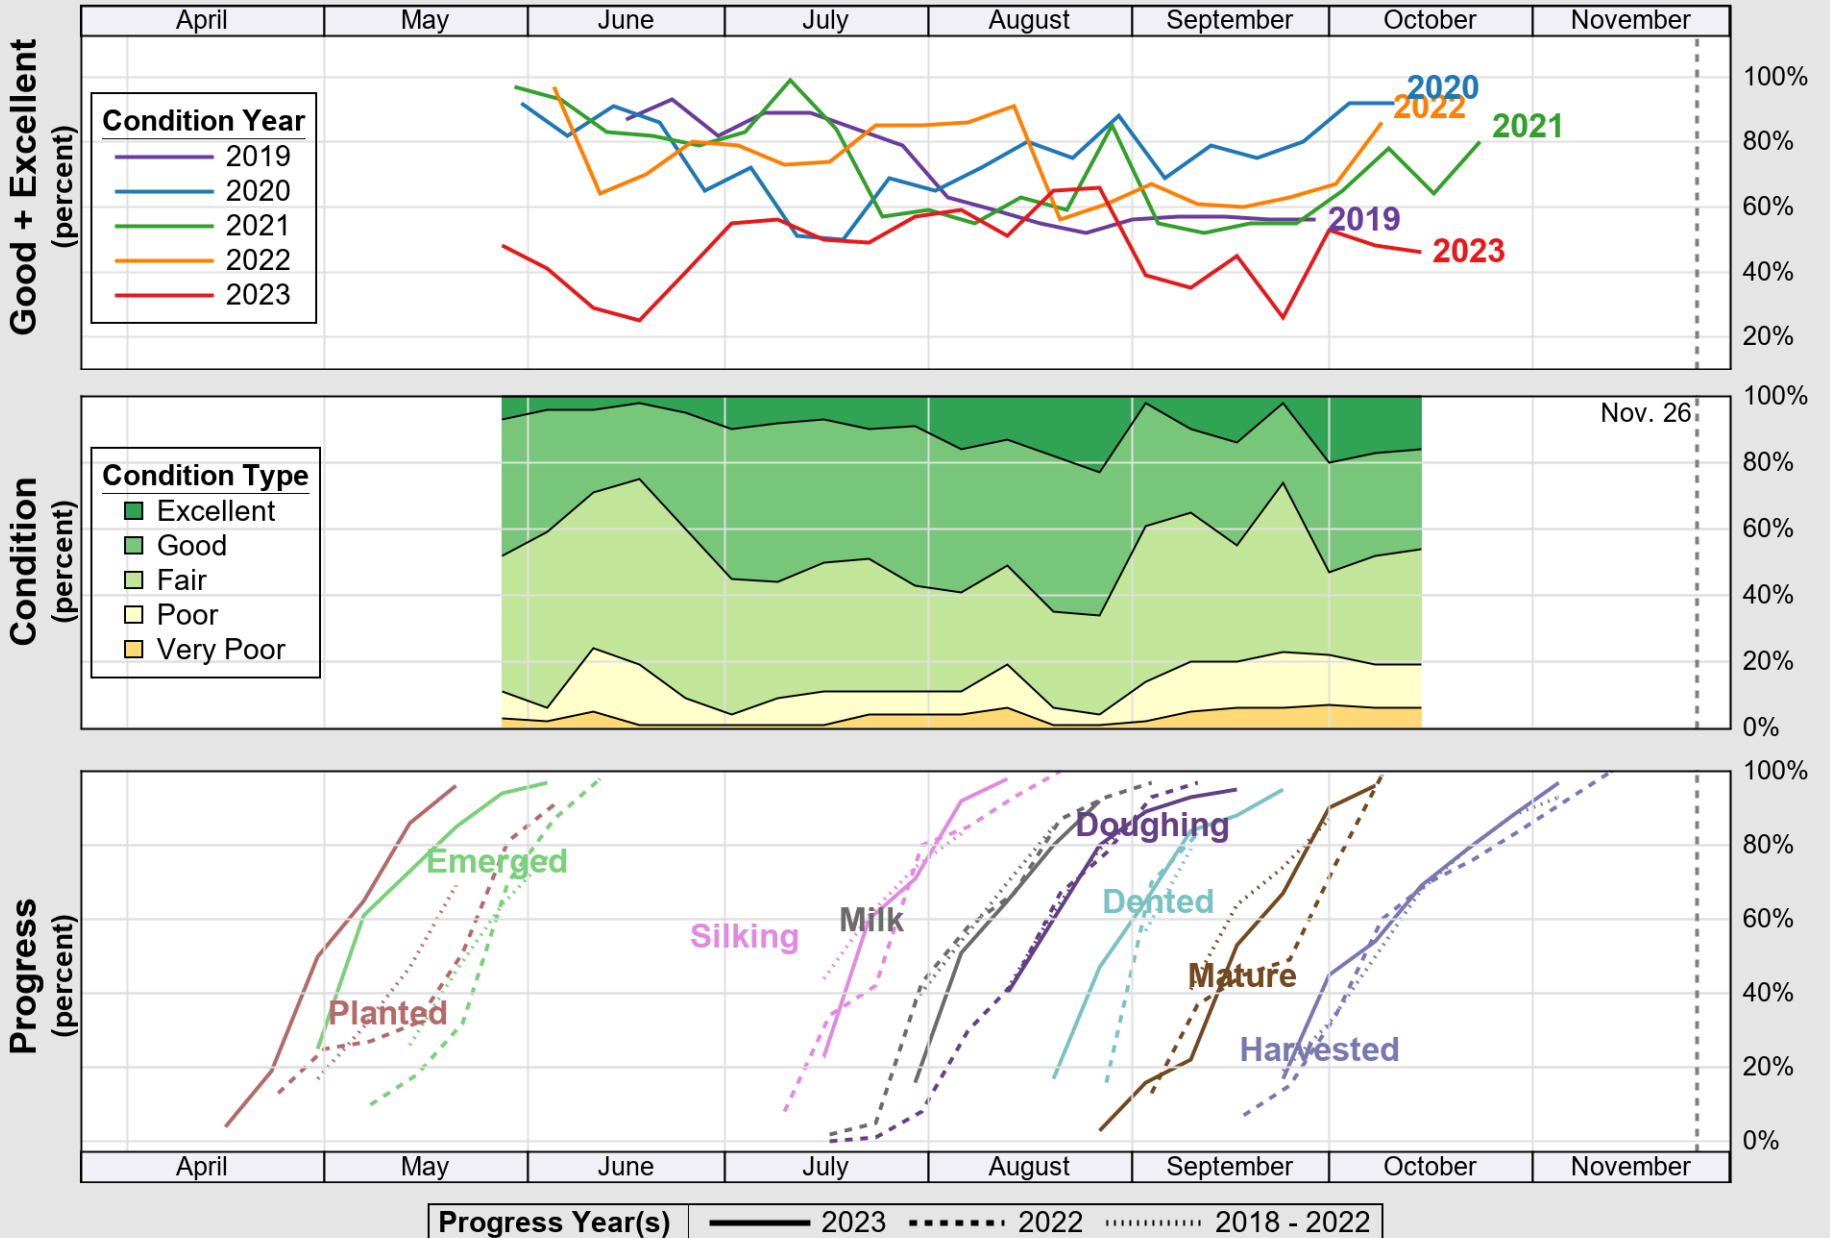

USDA

Crop Progress and Condition: Corn in Maryland , 2023

NASS

Source: National Agricultural Statistics Service (NASS), Crop Progress Report

USDA

Crop Progress and Condition: Pasture and Range in Maryland , 2023

NASS

Source: National Agricultural Statistics Service (NASS), Crop Progress Report

USDA

Crop Progress and Condition: Soybeans in Maryland , 2023

NASS

Source: National Agricultural Statistics Service (NASS), Crop Progress Report

USDA

Crop Progress and Condition: Winter Wheat in Maryland, 2023

NASS

Source: National Agricultural Statistics Service (NASS), Crop Progress Report