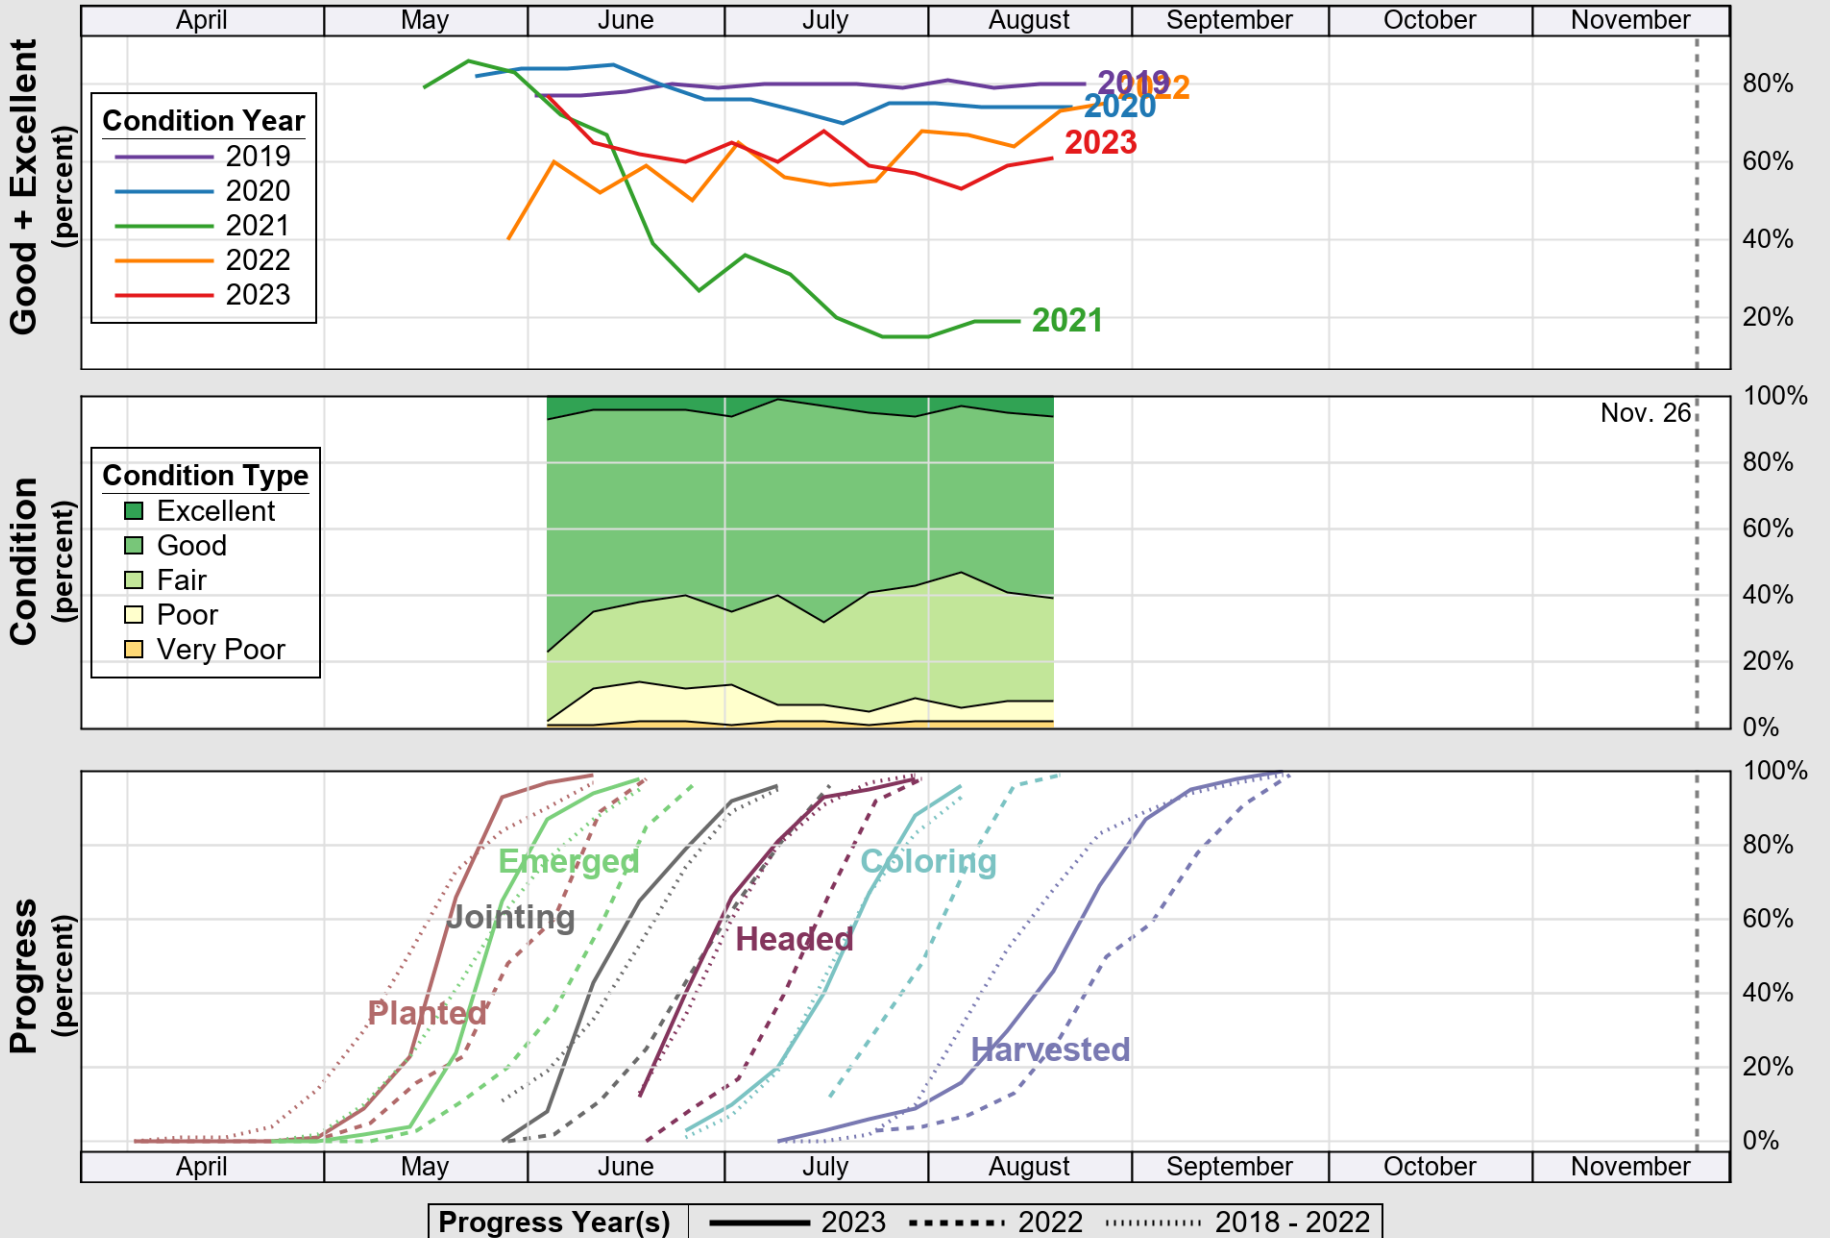

USDA

Crop Progress and Condition: Barley in Minnesota , 2023

NASS

Source: National Agricultural Statistics Service (NASS), Crop Progress Report

USDA

Crop Progress and Condition: Corn in Minnesota , 2023

NASS

Source: National Agricultural Statistics Service (NASS), Crop Progress Report

USDA

Crop Progress and Condition: Oats in Minnesota , 2023

NASS

Source: National Agricultural Statistics Service (NASS), Crop Progress Report

Source: National Agricultural Statistics Service (NASS), Crop Progress Report

USDA

Crop Progress and Condition: Soybeans in Minnesota , 2023

NASS

Source: National Agricultural Statistics Service (NASS), Crop Progress Report

USDA

Crop Progress and Condition: Spring Wheat in Minnesota , 2023

NASS

Source: National Agricultural Statistics Service (NASS), Crop Progress Report

USDA

Crop Progress and Condition: Sugar Beets in Minnesota , 2023