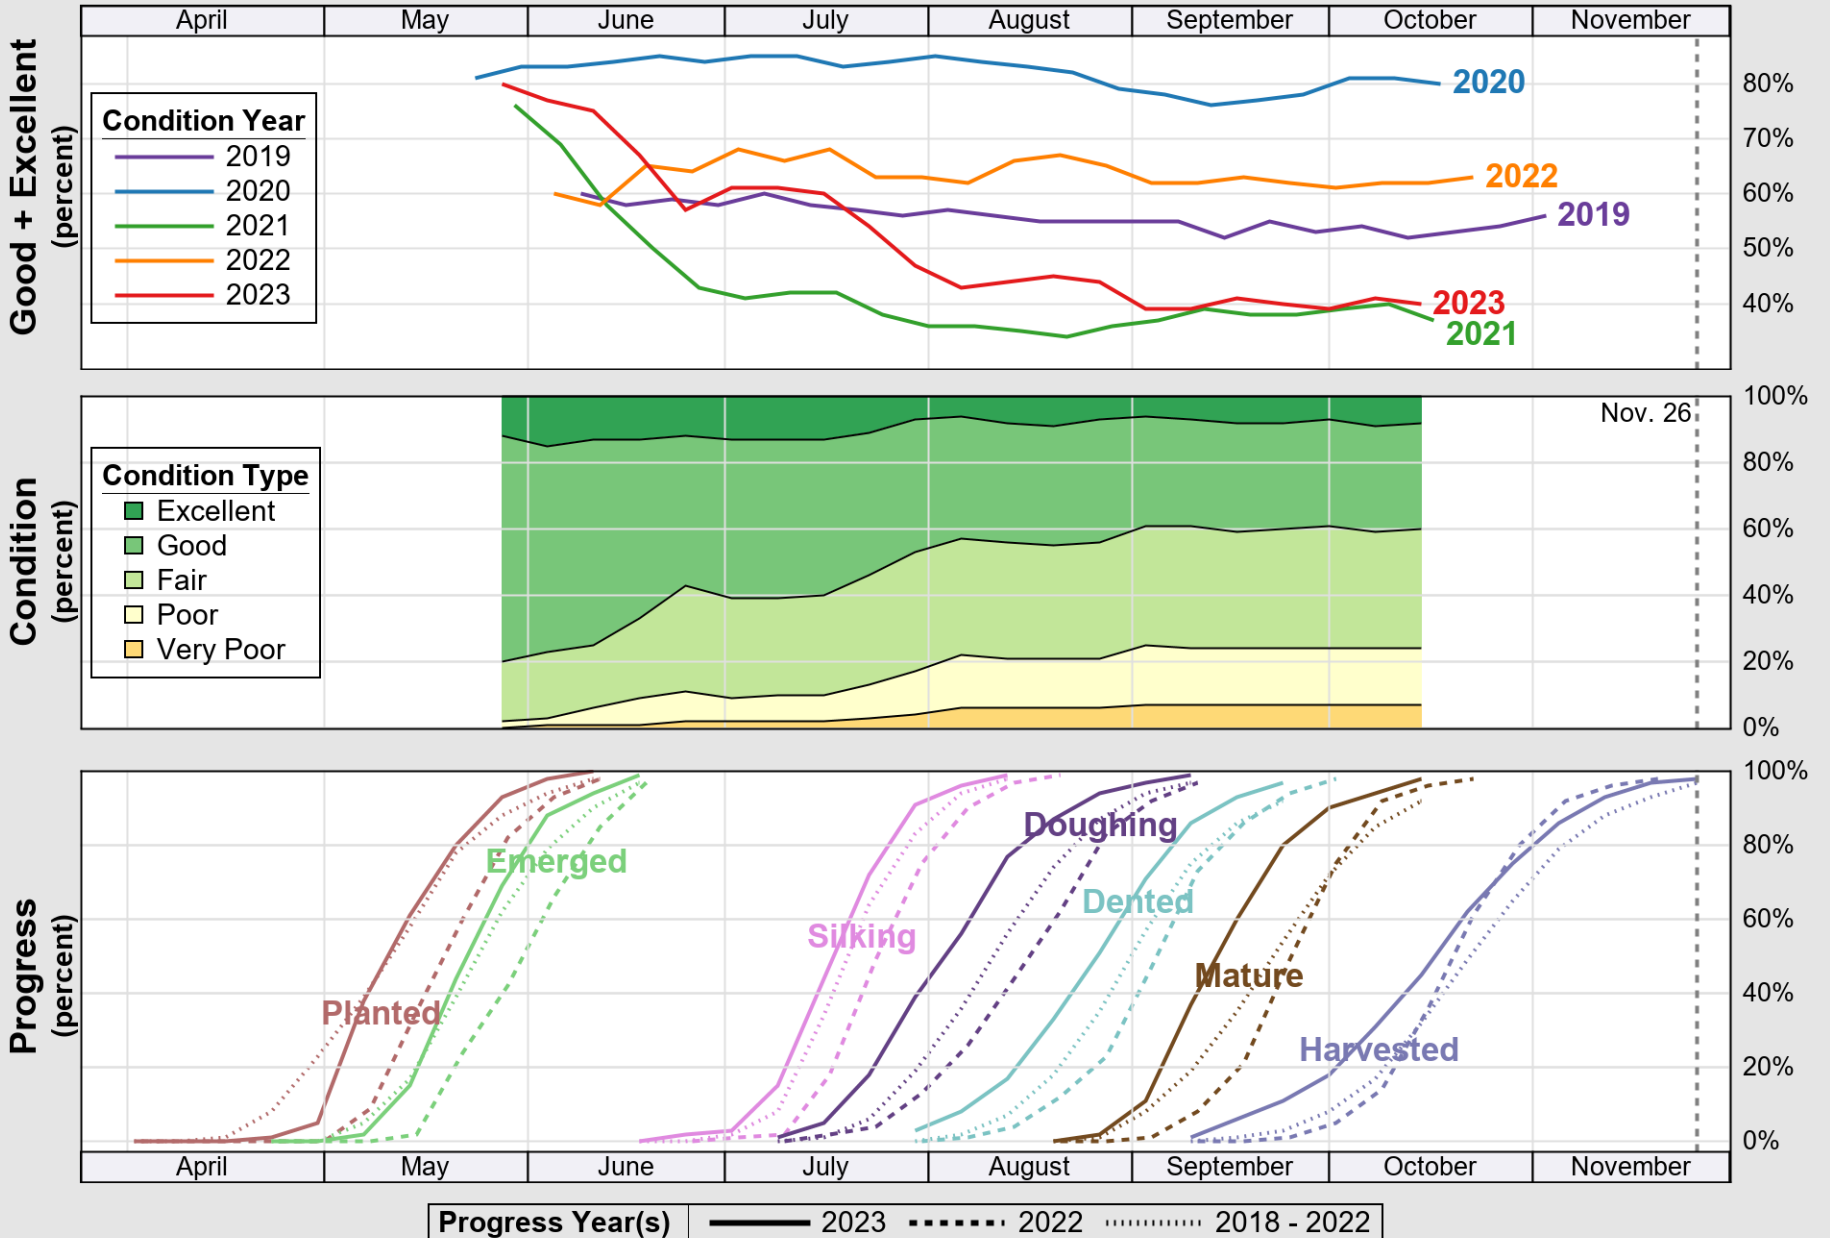

USDA

Crop Progress and Condition: Barley in Minnesota , 2023

NASS

Source: National Agricultural Statistics Service (NASS), Crop Progress Report

USDA

Crop Progress and Condition: Corn in Minnesota , 2023

NASS

Source: National Agricultural Statistics Service (NASS), Crop Progress Report

USDA

Crop Progress and Condition: Oats in Minnesota , 2023

NASS

Source: National Agricultural Statistics Service (NASS), Crop Progress Report

Source: National Agricultural Statistics Service (NASS), Crop Progress Report

USDA

Crop Progress and Condition: Soybeans in Minnesota , 2023

NASS

Source: National Agricultural Statistics Service (NASS), Crop Progress Report

USDA

Crop Progress and Condition: Spring Wheat in Minnesota , 2023

NASS

Source: National Agricultural Statistics Service (NASS), Crop Progress Report

USDA

Crop Progress and Condition: Sugar Beets in Minnesota , 2023