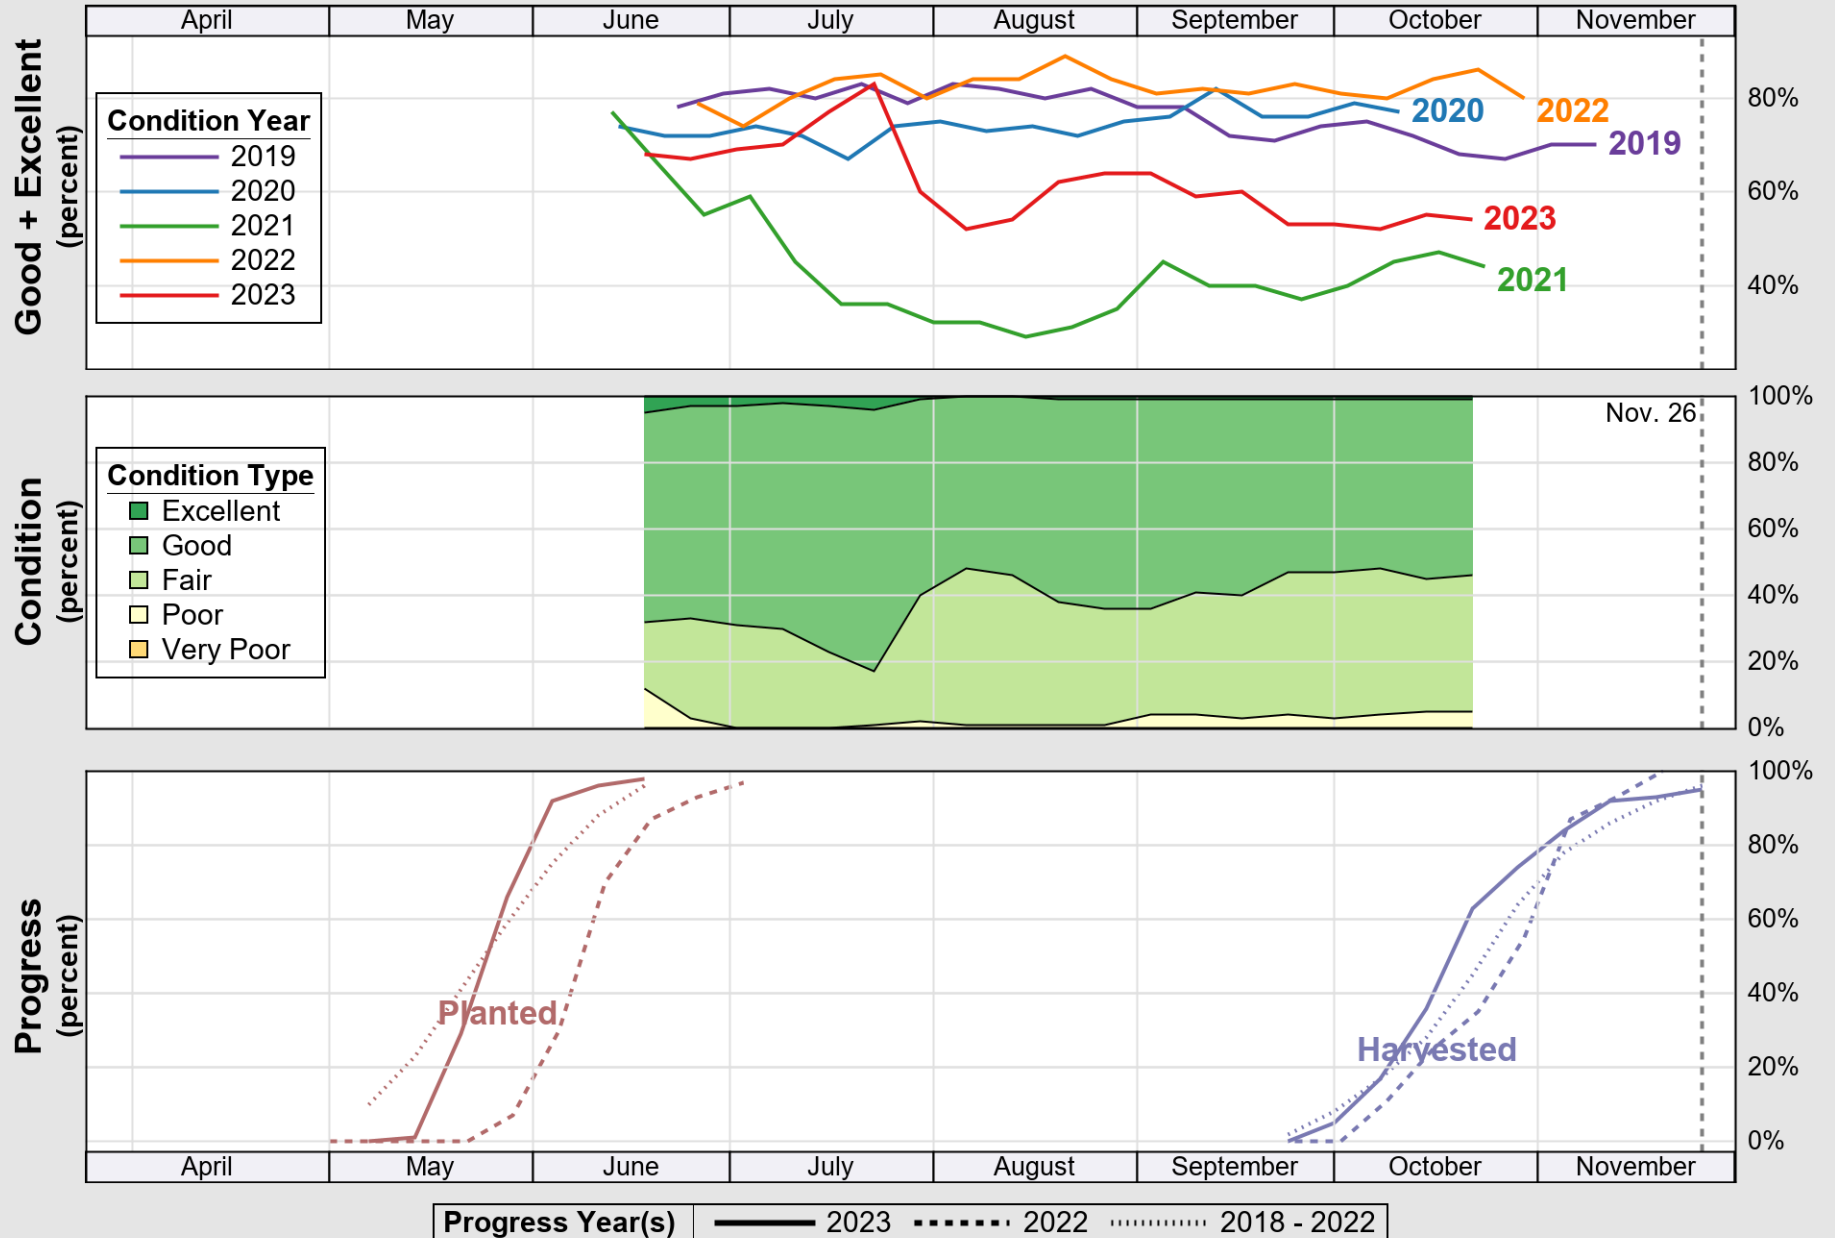

USDA

Crop Progress and Condition: Spring Wheat in Minnesota , 2023

NASS

Source: National Agricultural Statistics Service (NASS), Crop Progress Report

USDA

Crop Progress and Condition: Sugar Beets in Minnesota , 2023

NASS

Source: National Agricultural Statistics Service (NASS), Crop Progress Report

USDA

Crop Progress and Condition: Sunflower in Minnesota , 2023

NASS

Source: National Agricultural Statistics Service (NASS), Crop Progress Report