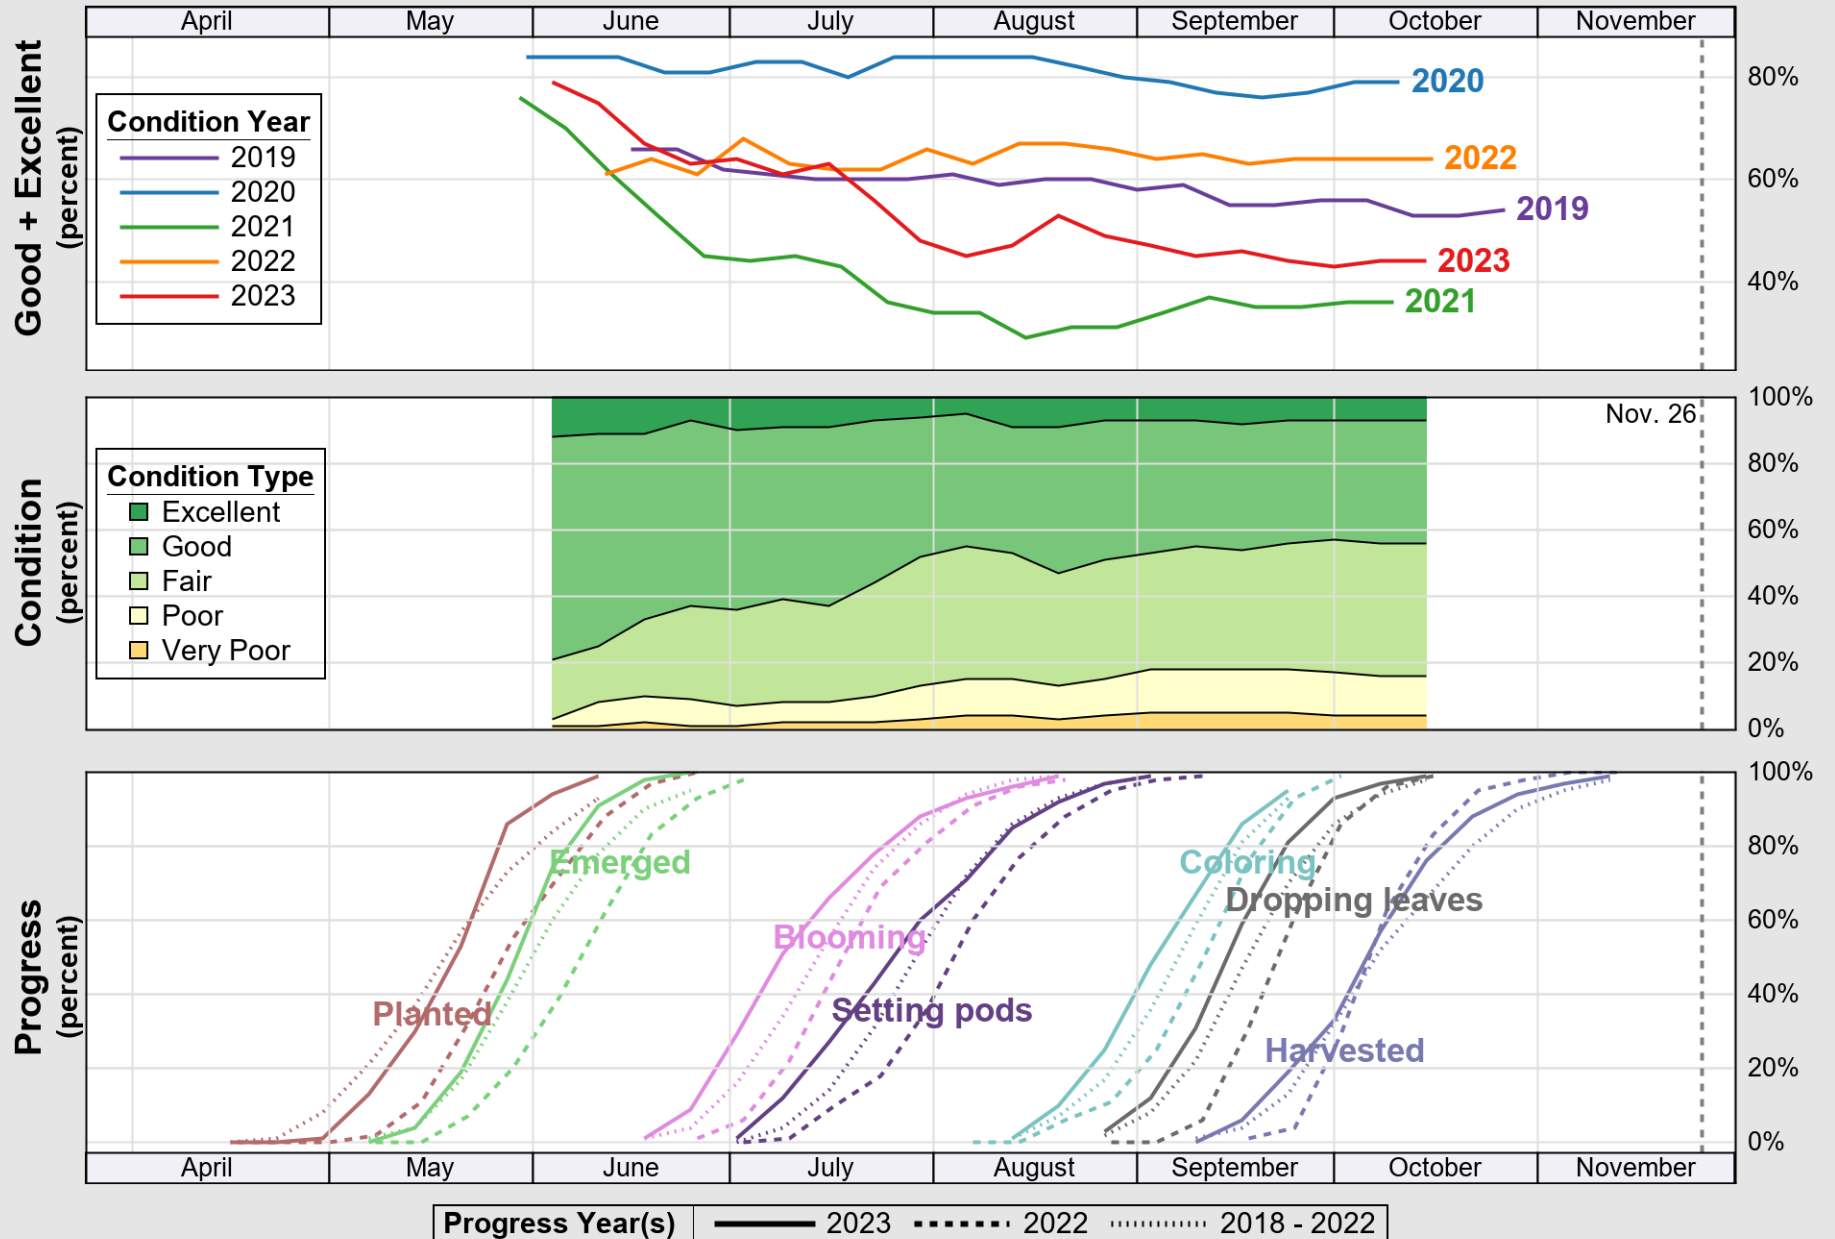

USDA

Crop Progress and Condition: Barley in Minnesota , 2023

NASS

Source: National Agricultural Statistics Service (NASS), Crop Progress Report

USDA

Crop Progress and Condition: Corn in Minnesota , 2023

NASS

Source: National Agricultural Statistics Service (NASS), Crop Progress Report

USDA

Crop Progress and Condition: Oats in Minnesota , 2023

NASS

Source: National Agricultural Statistics Service (NASS), Crop Progress Report

Source: National Agricultural Statistics Service (NASS), Crop Progress Report

USDA

Crop Progress and Condition: Soybeans in Minnesota , 2023

NASS

Source: National Agricultural Statistics Service (NASS), Crop Progress Report

USDA

Crop Progress and Condition: Spring Wheat in Minnesota , 2023

NASS

Source: National Agricultural Statistics Service (NASS), Crop Progress Report

USDA

Crop Progress and Condition: Sugar Beets in Minnesota , 2023