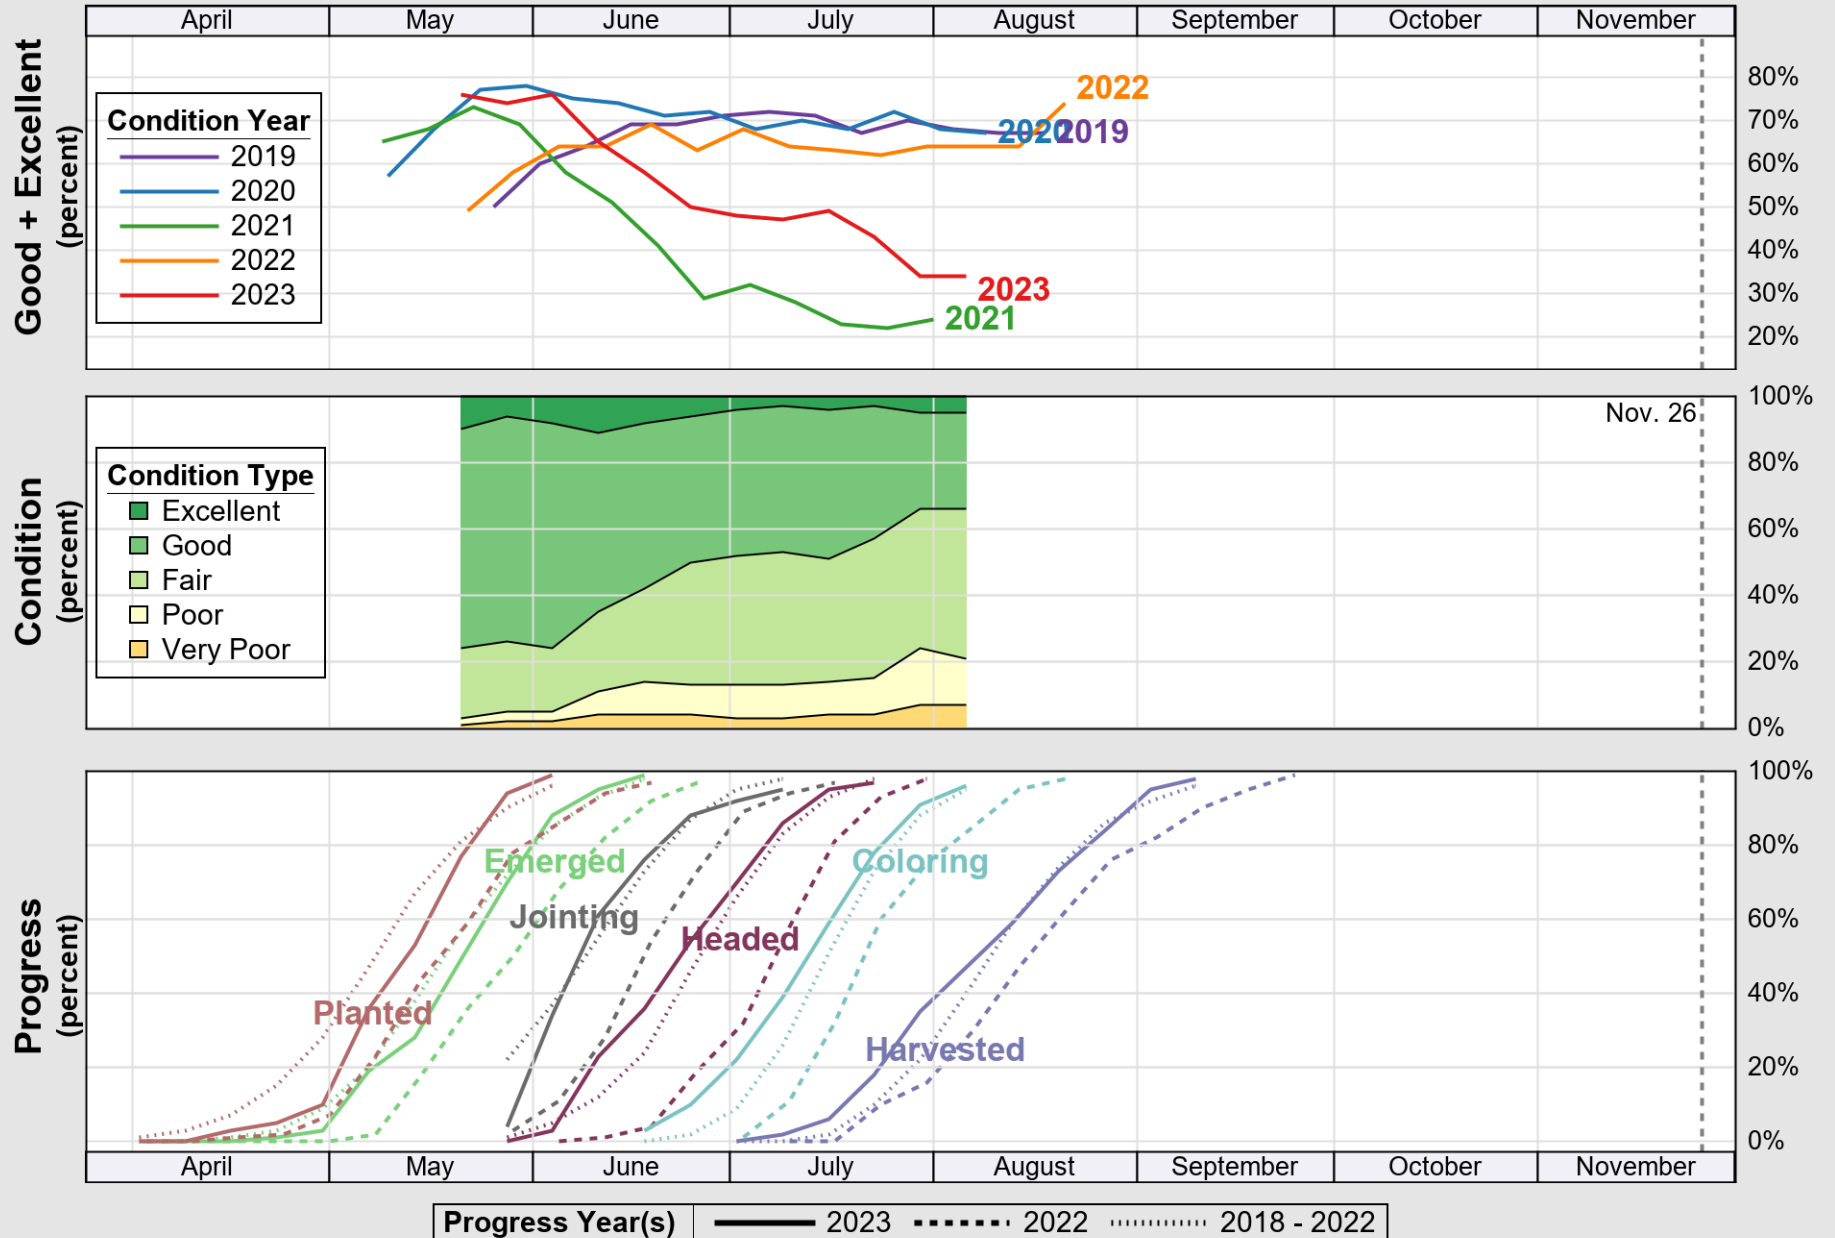

USDA

Crop Progress and Condition: Barley in Minnesota , 2023

NASS

Source: National Agricultural Statistics Service (NASS), Crop Progress Report

USDA

Crop Progress and Condition: Corn in Minnesota , 2023

NASS

Source: National Agricultural Statistics Service (NASS), Crop Progress Report

USDA

Crop Progress and Condition: Oats in Minnesota , 2023

NASS

Source: National Agricultural Statistics Service (NASS), Crop Progress Report

Source: National Agricultural Statistics Service (NASS), Crop Progress Report

USDA

Crop Progress and Condition: Soybeans in Minnesota , 2023

NASS

Source: National Agricultural Statistics Service (NASS), Crop Progress Report

USDA

Crop Progress and Condition: Spring Wheat in Minnesota , 2023

NASS

Source: National Agricultural Statistics Service (NASS), Crop Progress Report

USDA

Crop Progress and Condition: Sugar Beets in Minnesota , 2023