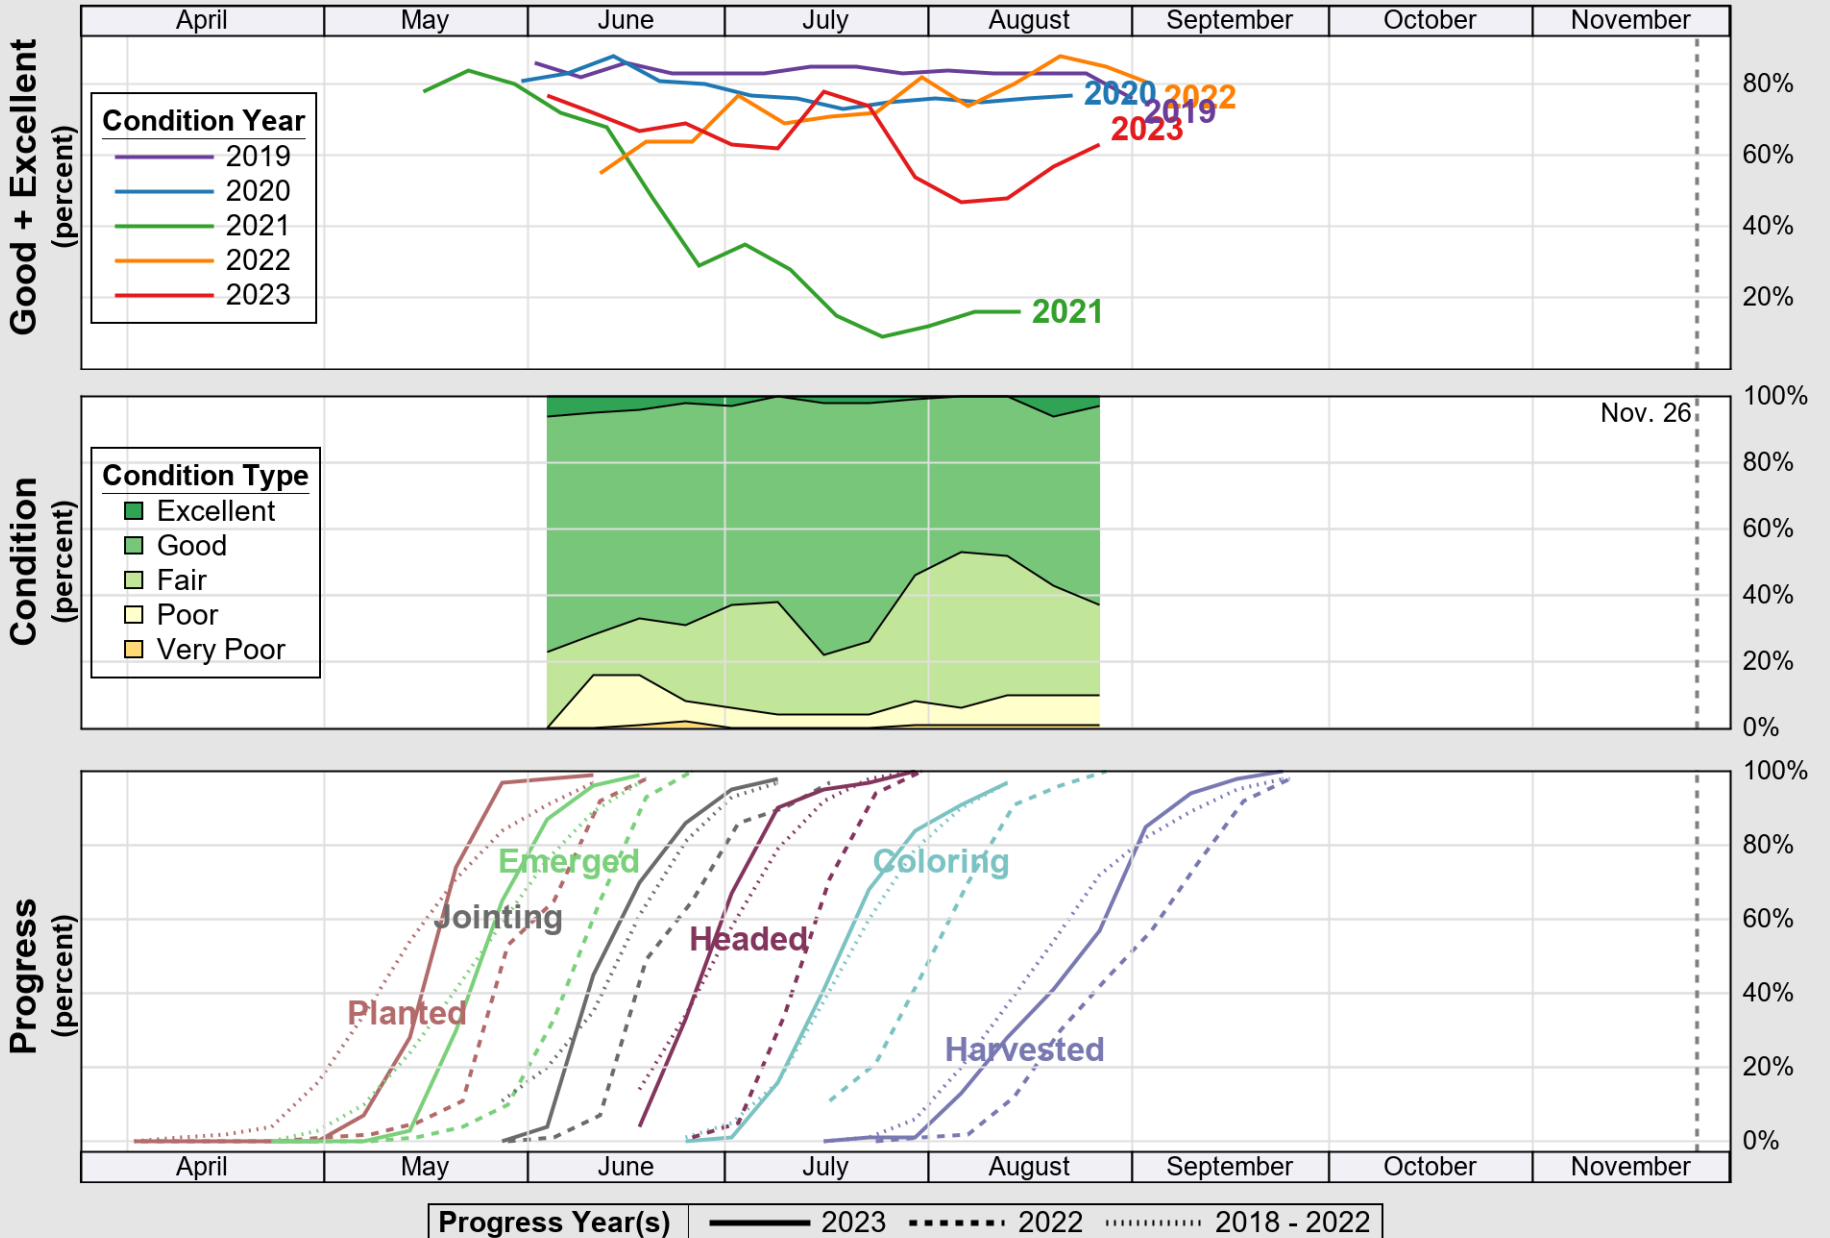

Source: National Agricultural Statistics Service (NASS), Crop Progress Report

USDA

Crop Progress and Condition: Oats in Minnesota , 2023

NASS

Source: National Agricultural Statistics Service (NASS), Crop Progress Report

Source: National Agricultural Statistics Service (NASS), Crop Progress Report

USDA

Crop Progress and Condition: Soybeans in Minnesota , 2023

NASS

Source: National Agricultural Statistics Service (NASS), Crop Progress Report

USDA

Crop Progress and Condition: Spring Wheat in Minnesota , 2023

NASS

Source: National Agricultural Statistics Service (NASS), Crop Progress Report

USDA

Crop Progress and Condition: Sugar Beets in Minnesota , 2023