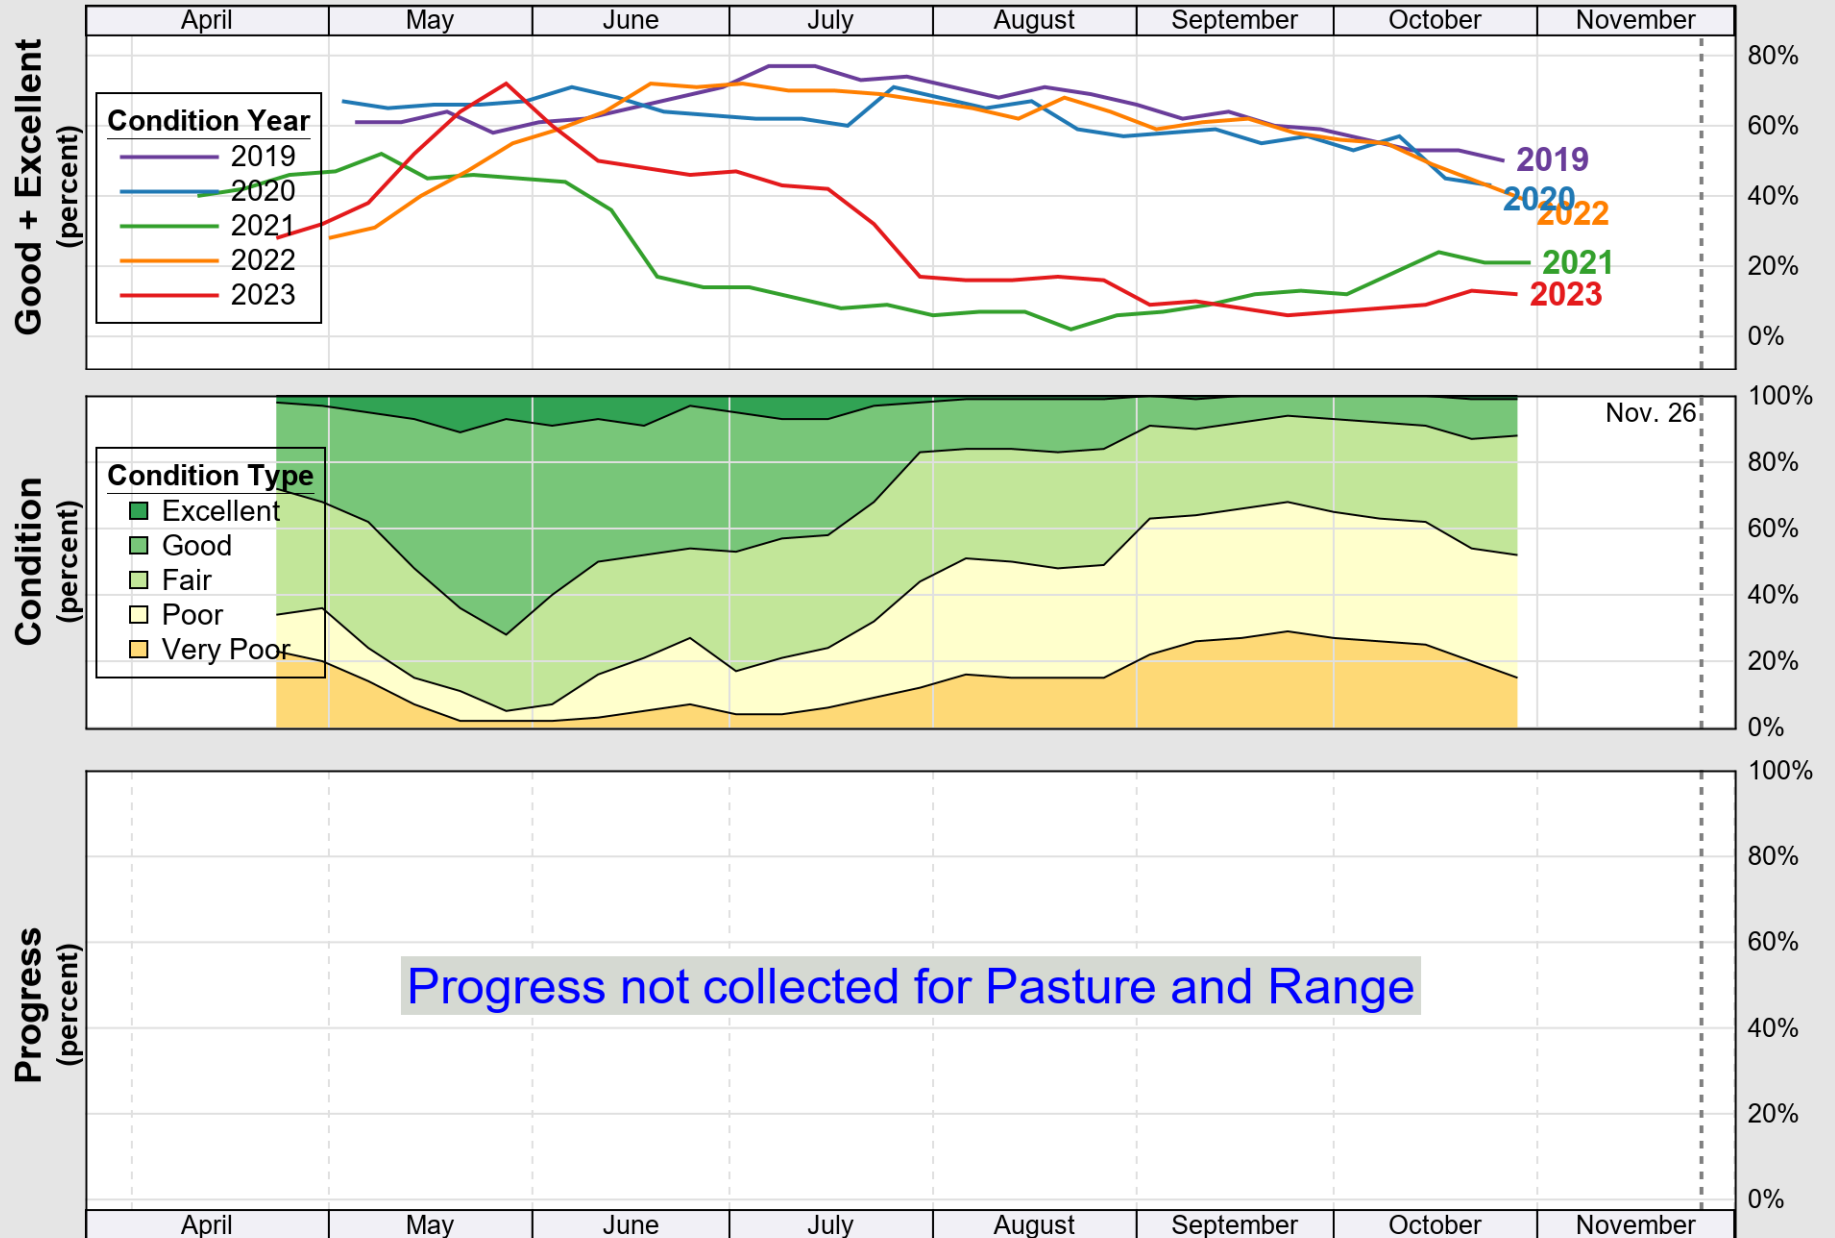

USDA

Crop Progress and Condition: Barley in Minnesota , 2023

NASS

Source: National Agricultural Statistics Service (NASS), Crop Progress Report

USDA

Crop Progress and Condition: Corn in Minnesota , 2023

NASS

Source: National Agricultural Statistics Service (NASS), Crop Progress Report

USDA

Crop Progress and Condition: Oats in Minnesota , 2023

NASS

Source: National Agricultural Statistics Service (NASS), Crop Progress Report

Source: National Agricultural Statistics Service (NASS), Crop Progress Report

USDA

Crop Progress and Condition: Soybeans in Minnesota , 2023

NASS

Source: National Agricultural Statistics Service (NASS), Crop Progress Report

USDA

Crop Progress and Condition: Spring Wheat in Minnesota , 2023

NASS

Source: National Agricultural Statistics Service (NASS), Crop Progress Report

USDA

Crop Progress and Condition: Sugar Beets in Minnesota , 2023