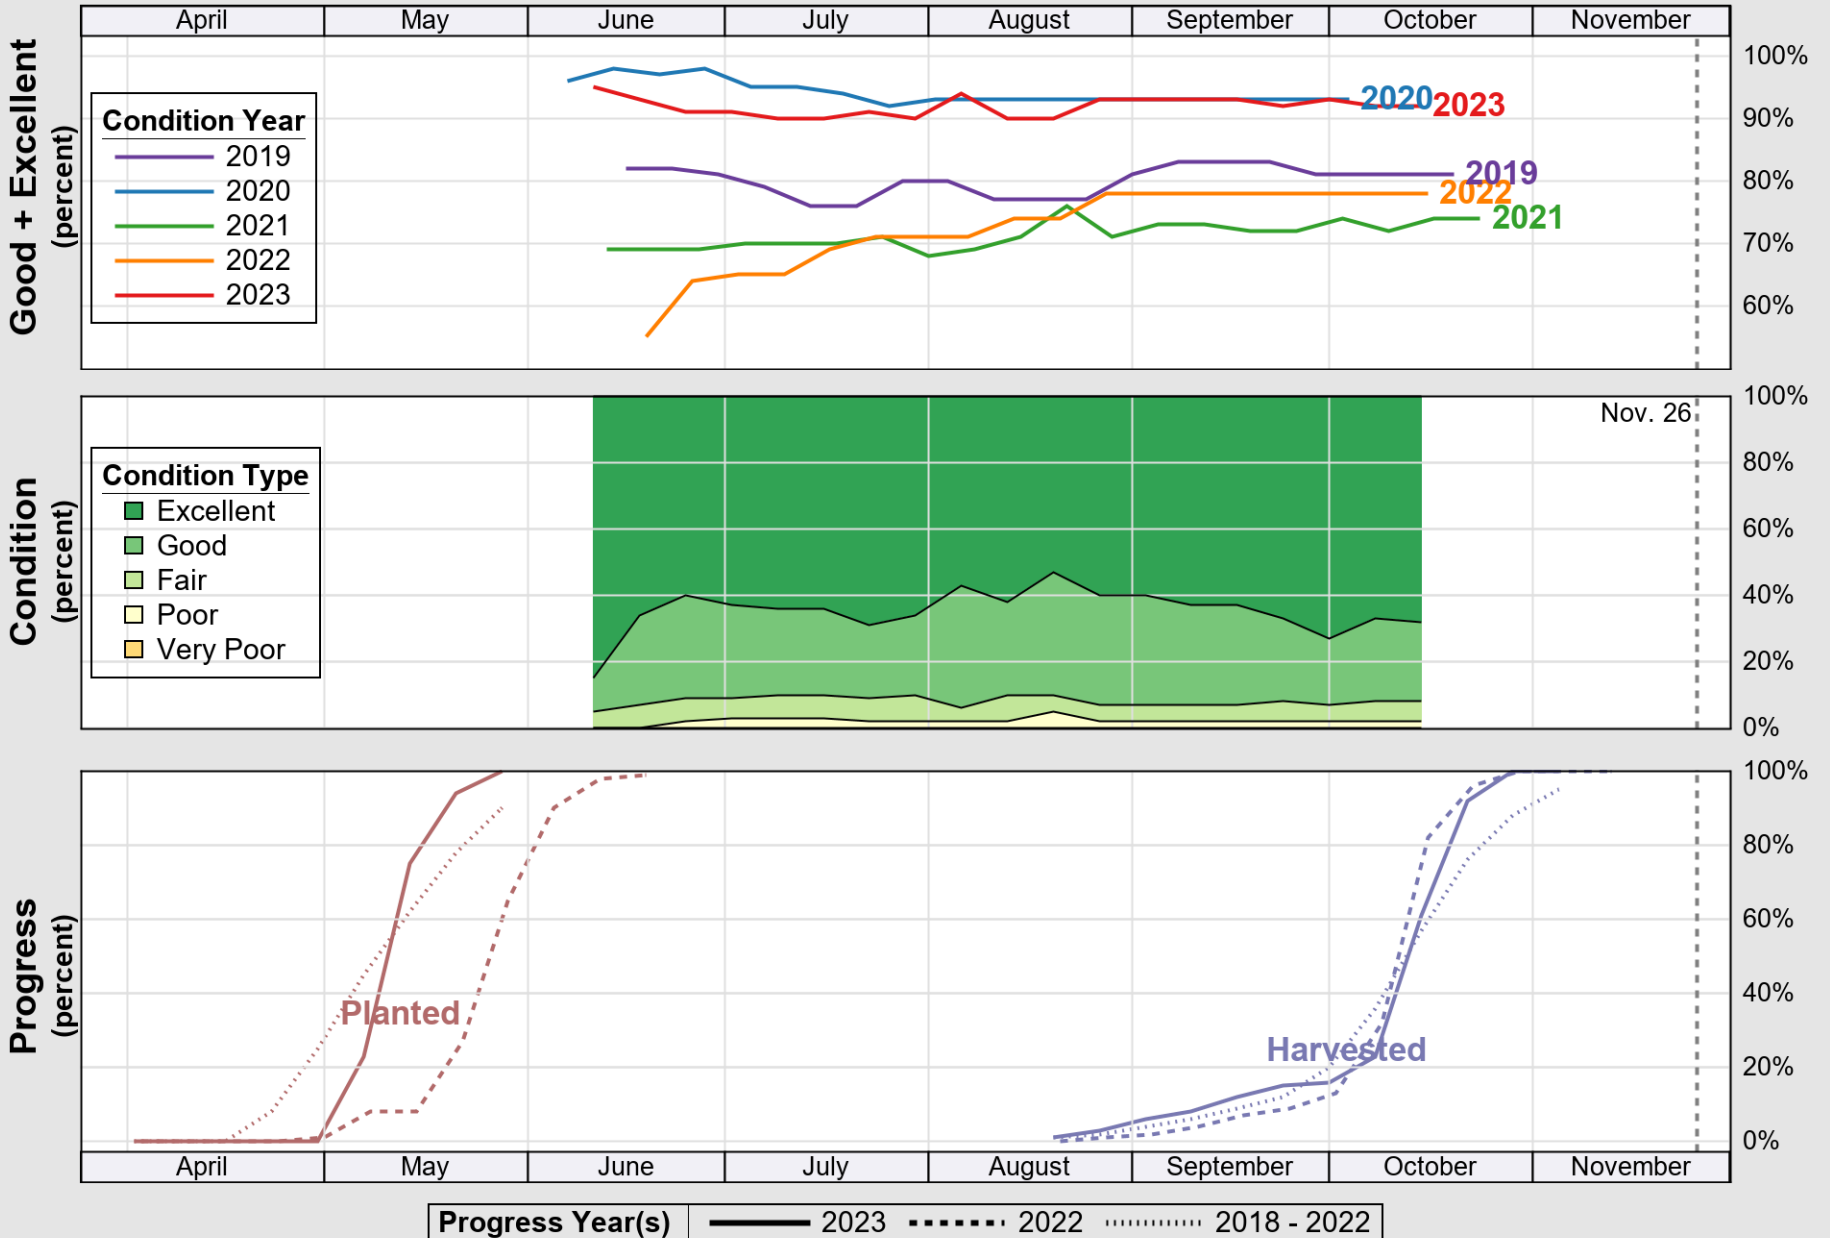

USDA

Crop Progress and Condition: Spring Wheat in Minnesota , 2023

NASS

Source: National Agricultural Statistics Service (NASS), Crop Progress Report

USDA

Crop Progress and Condition: Sugar Beets in Minnesota , 2023

NASS

Source: National Agricultural Statistics Service (NASS), Crop Progress Report

USDA

Crop Progress and Condition: Sunflower in Minnesota , 2023

NASS

Source: National Agricultural Statistics Service (NASS), Crop Progress Report