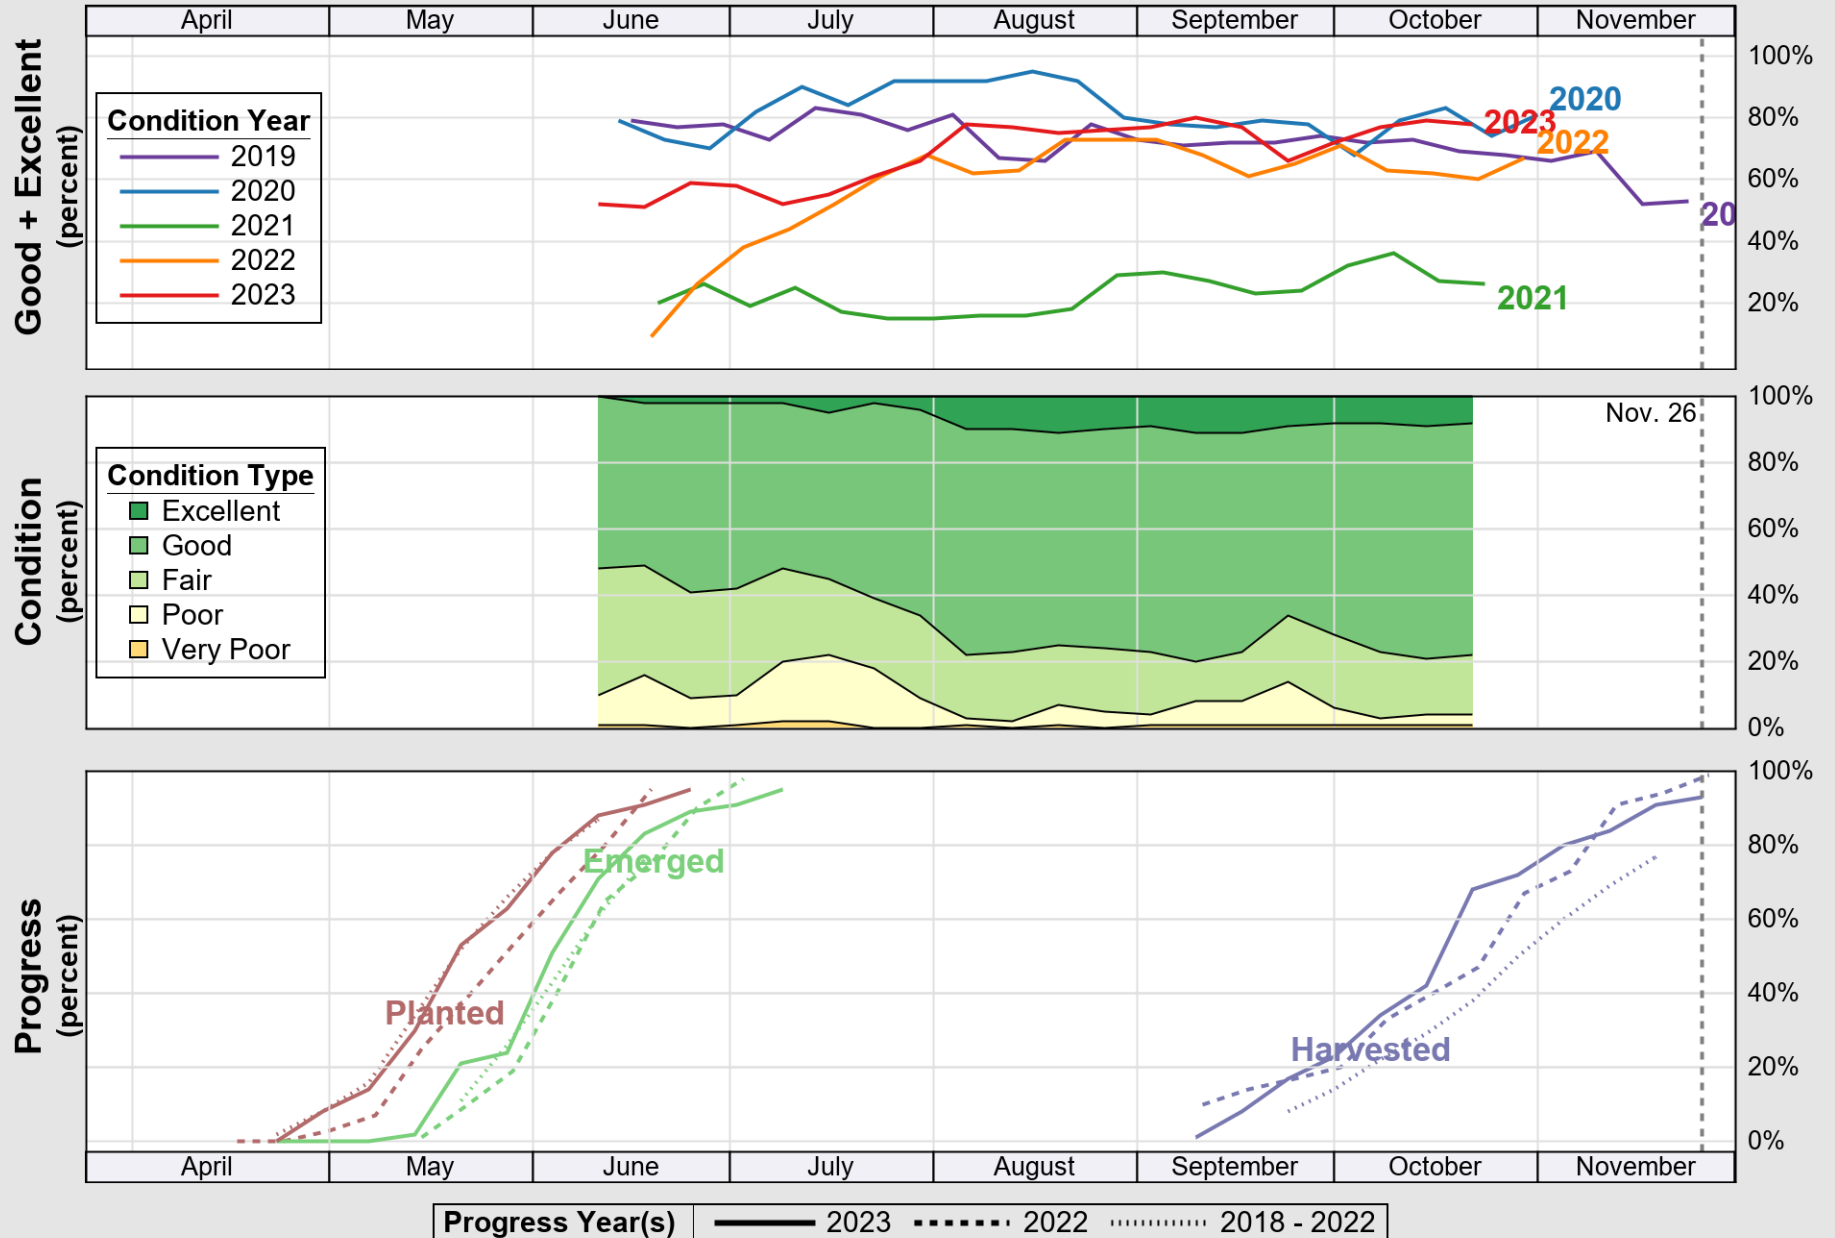

USDA

Crop Progress and Condition: Barley in Montana , 2023

NASS

Source: National Agricultural Statistics Service (NASS), Crop Progress Report

USDA

Crop Progress and Condition: Corn in Montana , 2023

NASS

Source: National Agricultural Statistics Service (NASS), Crop Progress Report

USDA

Crop Progress and Condition: Oats in Montana , 2023

NASS

Source: National Agricultural Statistics Service (NASS), Crop Progress Report

USDA

Crop Progress and Condition: Pasture and Range in Montana , 2023

NASS

Source: National Agricultural Statistics Service (NASS), Crop Progress Report

USDA

Crop Progress and Condition: Spring Wheat in Montana , 2023

NASS

Source: National Agricultural Statistics Service (NASS), Crop Progress Report

USDA

Crop Progress and Condition: Sugar Beets in Montana , 2023

NASS

Source: National Agricultural Statistics Service (NASS), Crop Progress Report

USDA

Crop Progress and Condition: Winter Wheat in Montana, 2023