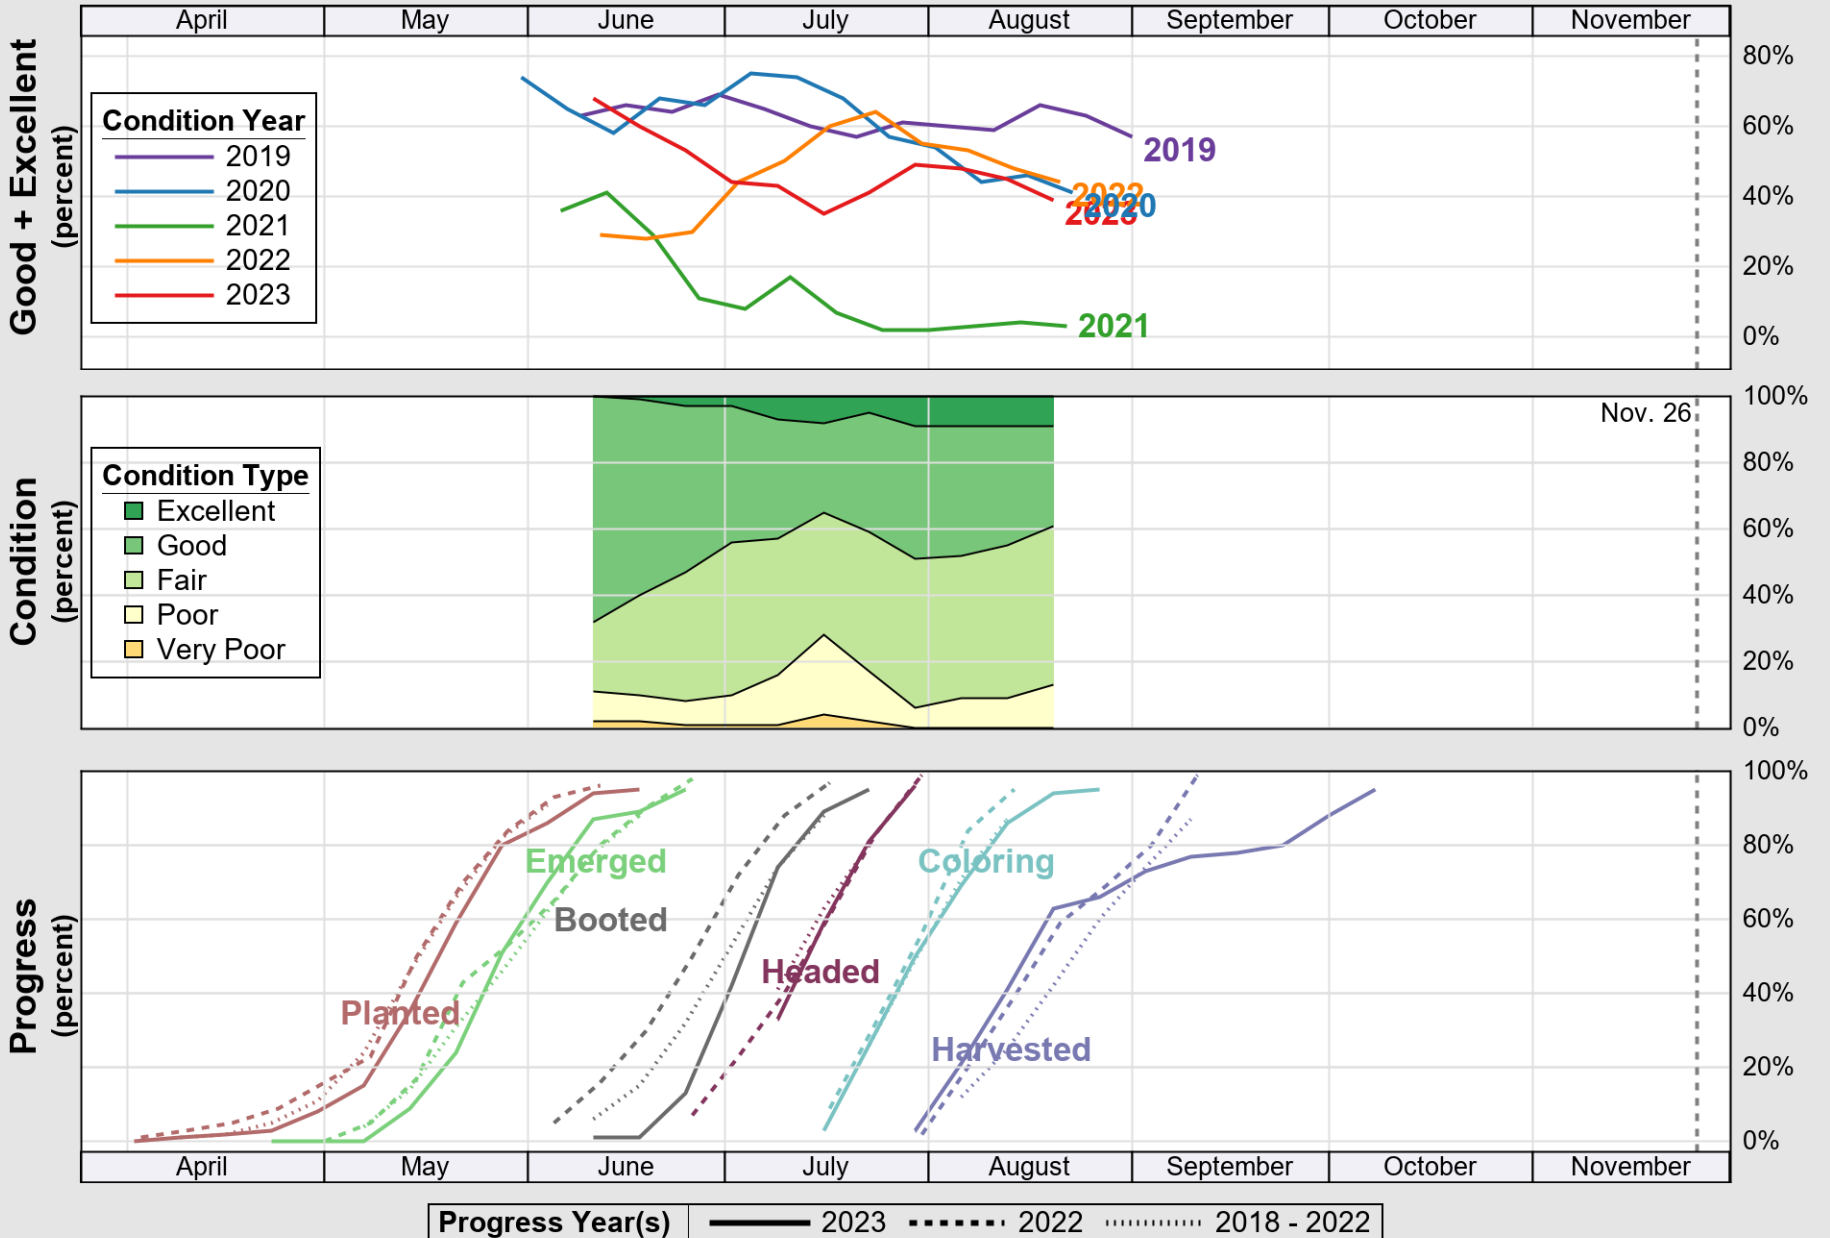

USDA

Crop Progress and Condition: Barley in Montana , 2023

NASS

Source: National Agricultural Statistics Service (NASS), Crop Progress Report

USDA

Crop Progress and Condition: Corn in Montana , 2023

NASS

Source: National Agricultural Statistics Service (NASS), Crop Progress Report

USDA

Crop Progress and Condition: Oats in Montana , 2023

NASS

Source: National Agricultural Statistics Service (NASS), Crop Progress Report

USDA

Crop Progress and Condition: Pasture and Range in Montana , 2023

NASS

Source: National Agricultural Statistics Service (NASS), Crop Progress Report

USDA

Crop Progress and Condition: Spring Wheat in Montana , 2023

NASS

Source: National Agricultural Statistics Service (NASS), Crop Progress Report

USDA

Crop Progress and Condition: Sugar Beets in Montana , 2023

NASS

Source: National Agricultural Statistics Service (NASS), Crop Progress Report

USDA

Crop Progress and Condition: Winter Wheat in Montana, 2023