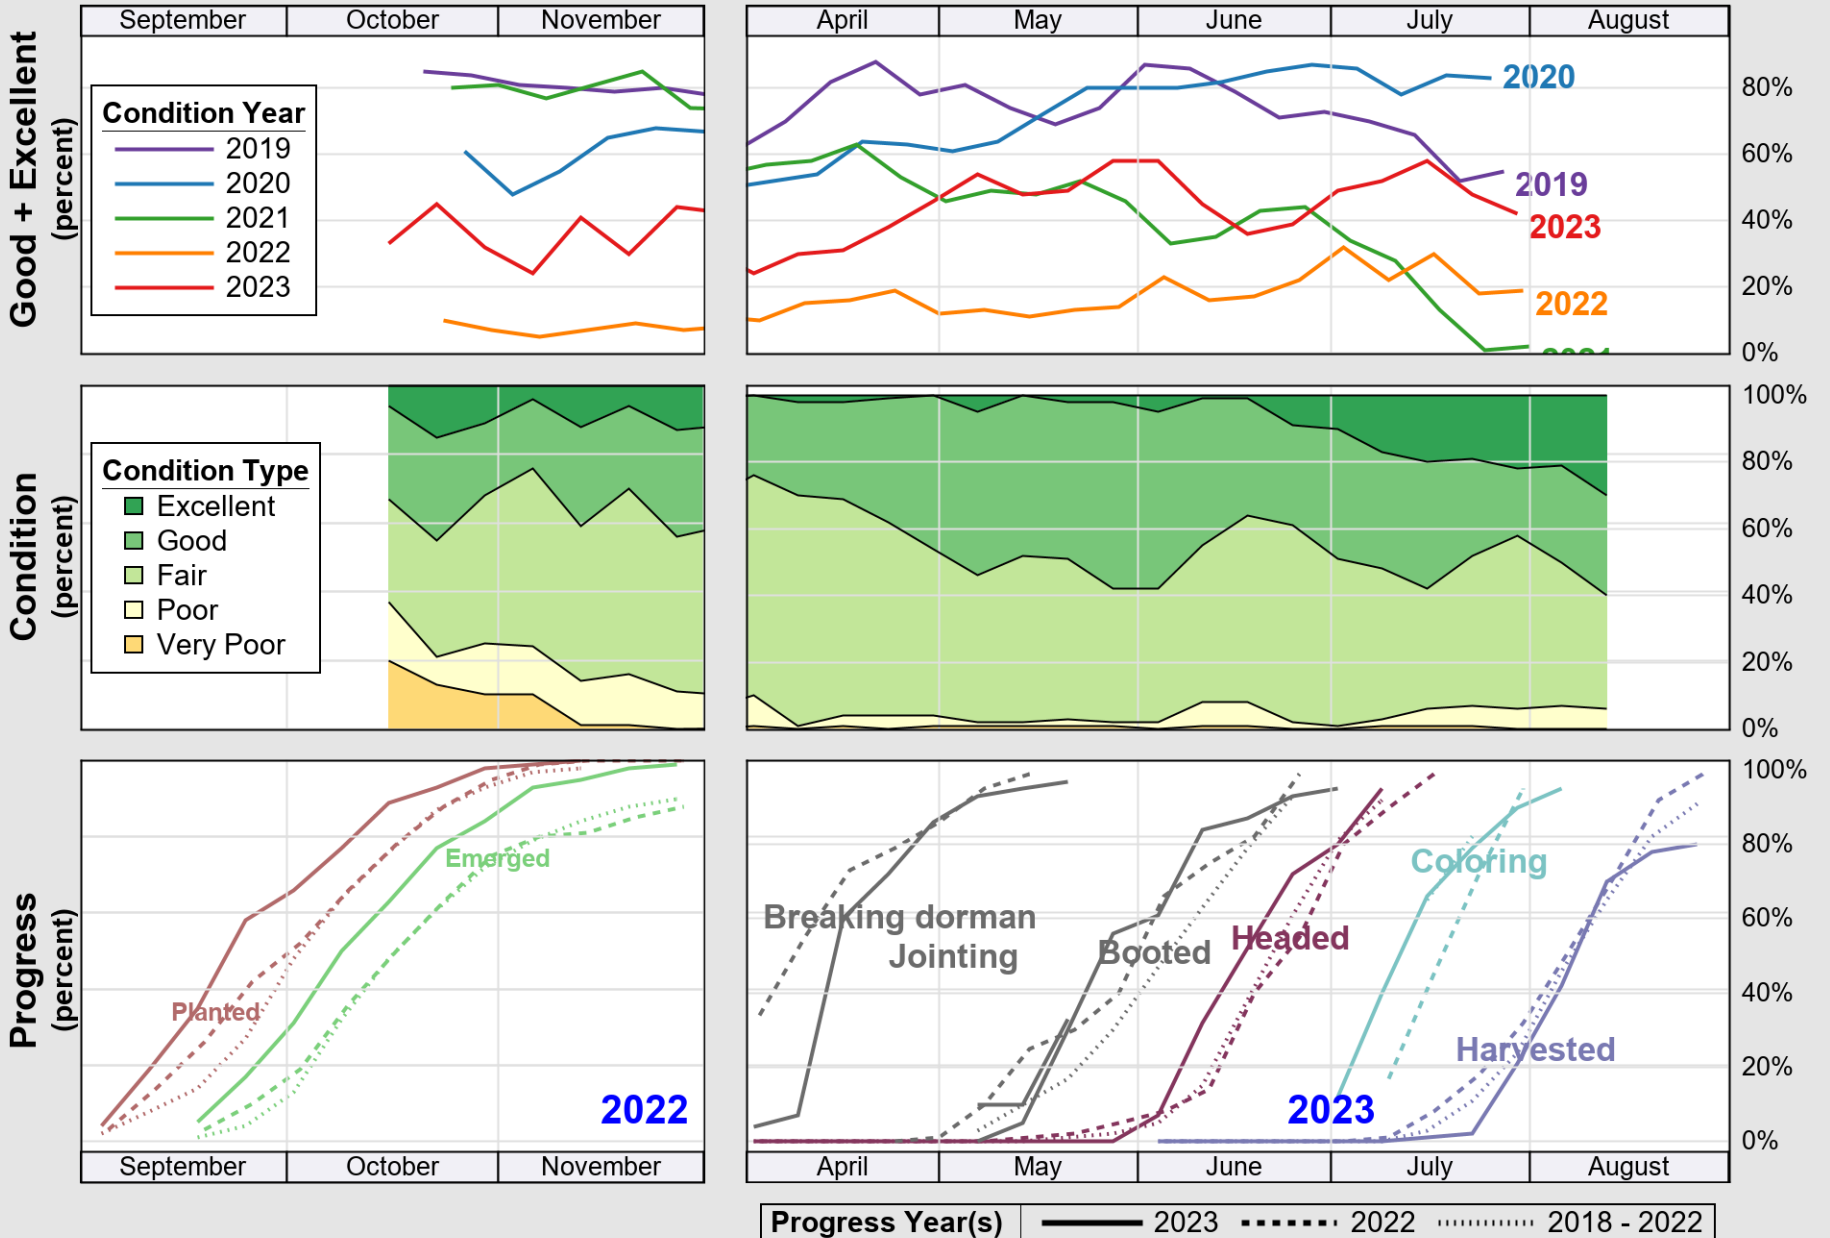

USDA

Crop Progress and Condition: Barley in Montana , 2023

NASS

Source: National Agricultural Statistics Service (NASS), Crop Progress Report

USDA

Crop Progress and Condition: Corn in Montana , 2023

NASS

Source: National Agricultural Statistics Service (NASS), Crop Progress Report

NASS

Source: National Agricultural Statistics Service (NASS), Crop Progress Report

USDA

Crop Progress and Condition: Spring Wheat in Montana , 2023

NASS

Source: National Agricultural Statistics Service (NASS), Crop Progress Report

USDA

Crop Progress and Condition: Sugar Beets in Montana , 2023

NASS

Source: National Agricultural Statistics Service (NASS), Crop Progress Report

USDA

Crop Progress and Condition: Winter Wheat in Montana, 2023

NASS

Source: National Agricultural Statistics Service (NASS), Crop Progress Report