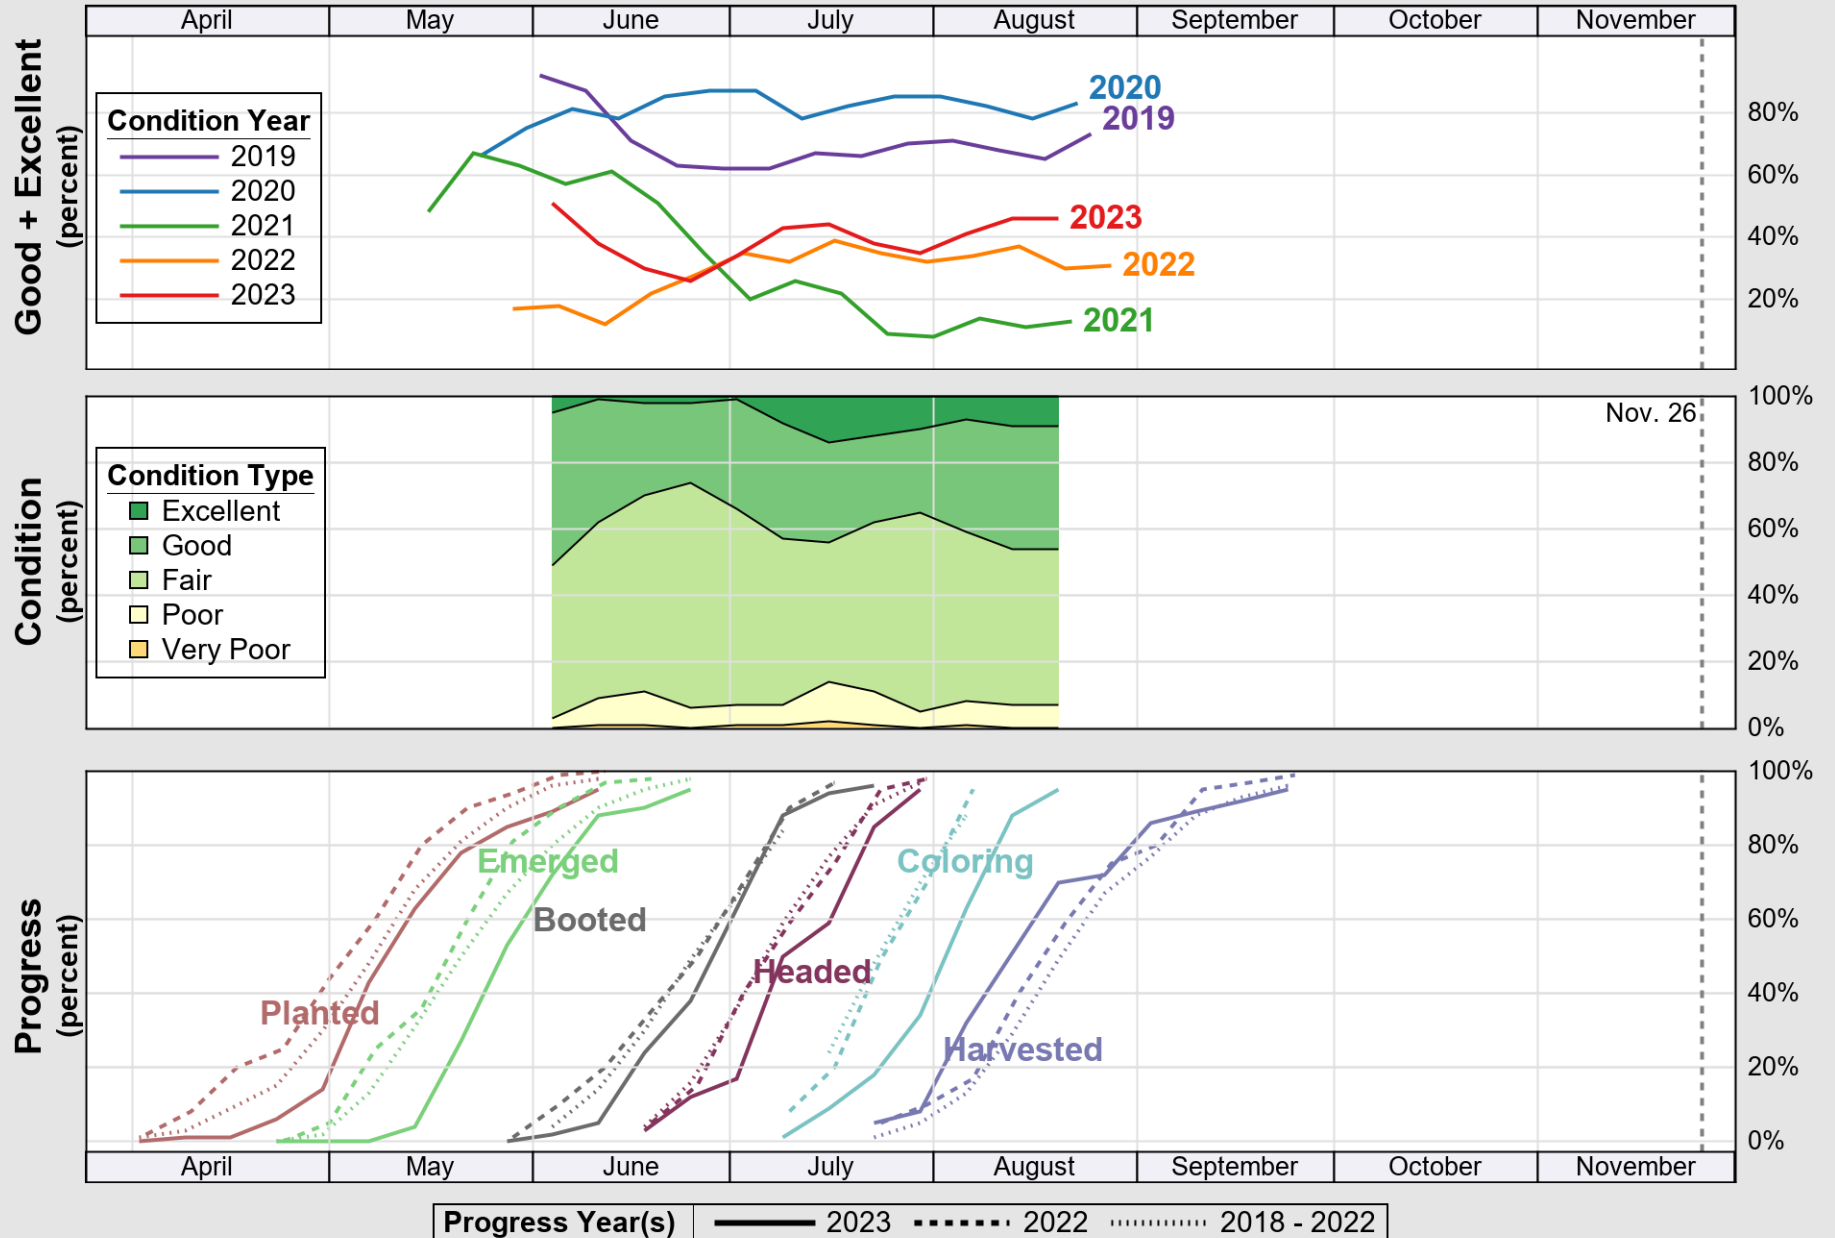

USDA

Crop Progress and Condition: Barley in Montana , 2023

NASS

Source: National Agricultural Statistics Service (NASS), Crop Progress Report

USDA

Crop Progress and Condition: Corn in Montana , 2023

NASS

Source: National Agricultural Statistics Service (NASS), Crop Progress Report

USDA

Crop Progress and Condition: Oats in Montana , 2023

NASS

Source: National Agricultural Statistics Service (NASS), Crop Progress Report

USDA

Crop Progress and Condition: Pasture and Range in Montana , 2023

NASS

Source: National Agricultural Statistics Service (NASS), Crop Progress Report

USDA

Crop Progress and Condition: Spring Wheat in Montana , 2023

NASS

Source: National Agricultural Statistics Service (NASS), Crop Progress Report

USDA

Crop Progress and Condition: Sugar Beets in Montana , 2023

NASS

Source: National Agricultural Statistics Service (NASS), Crop Progress Report

USDA

Crop Progress and Condition: Winter Wheat in Montana, 2023