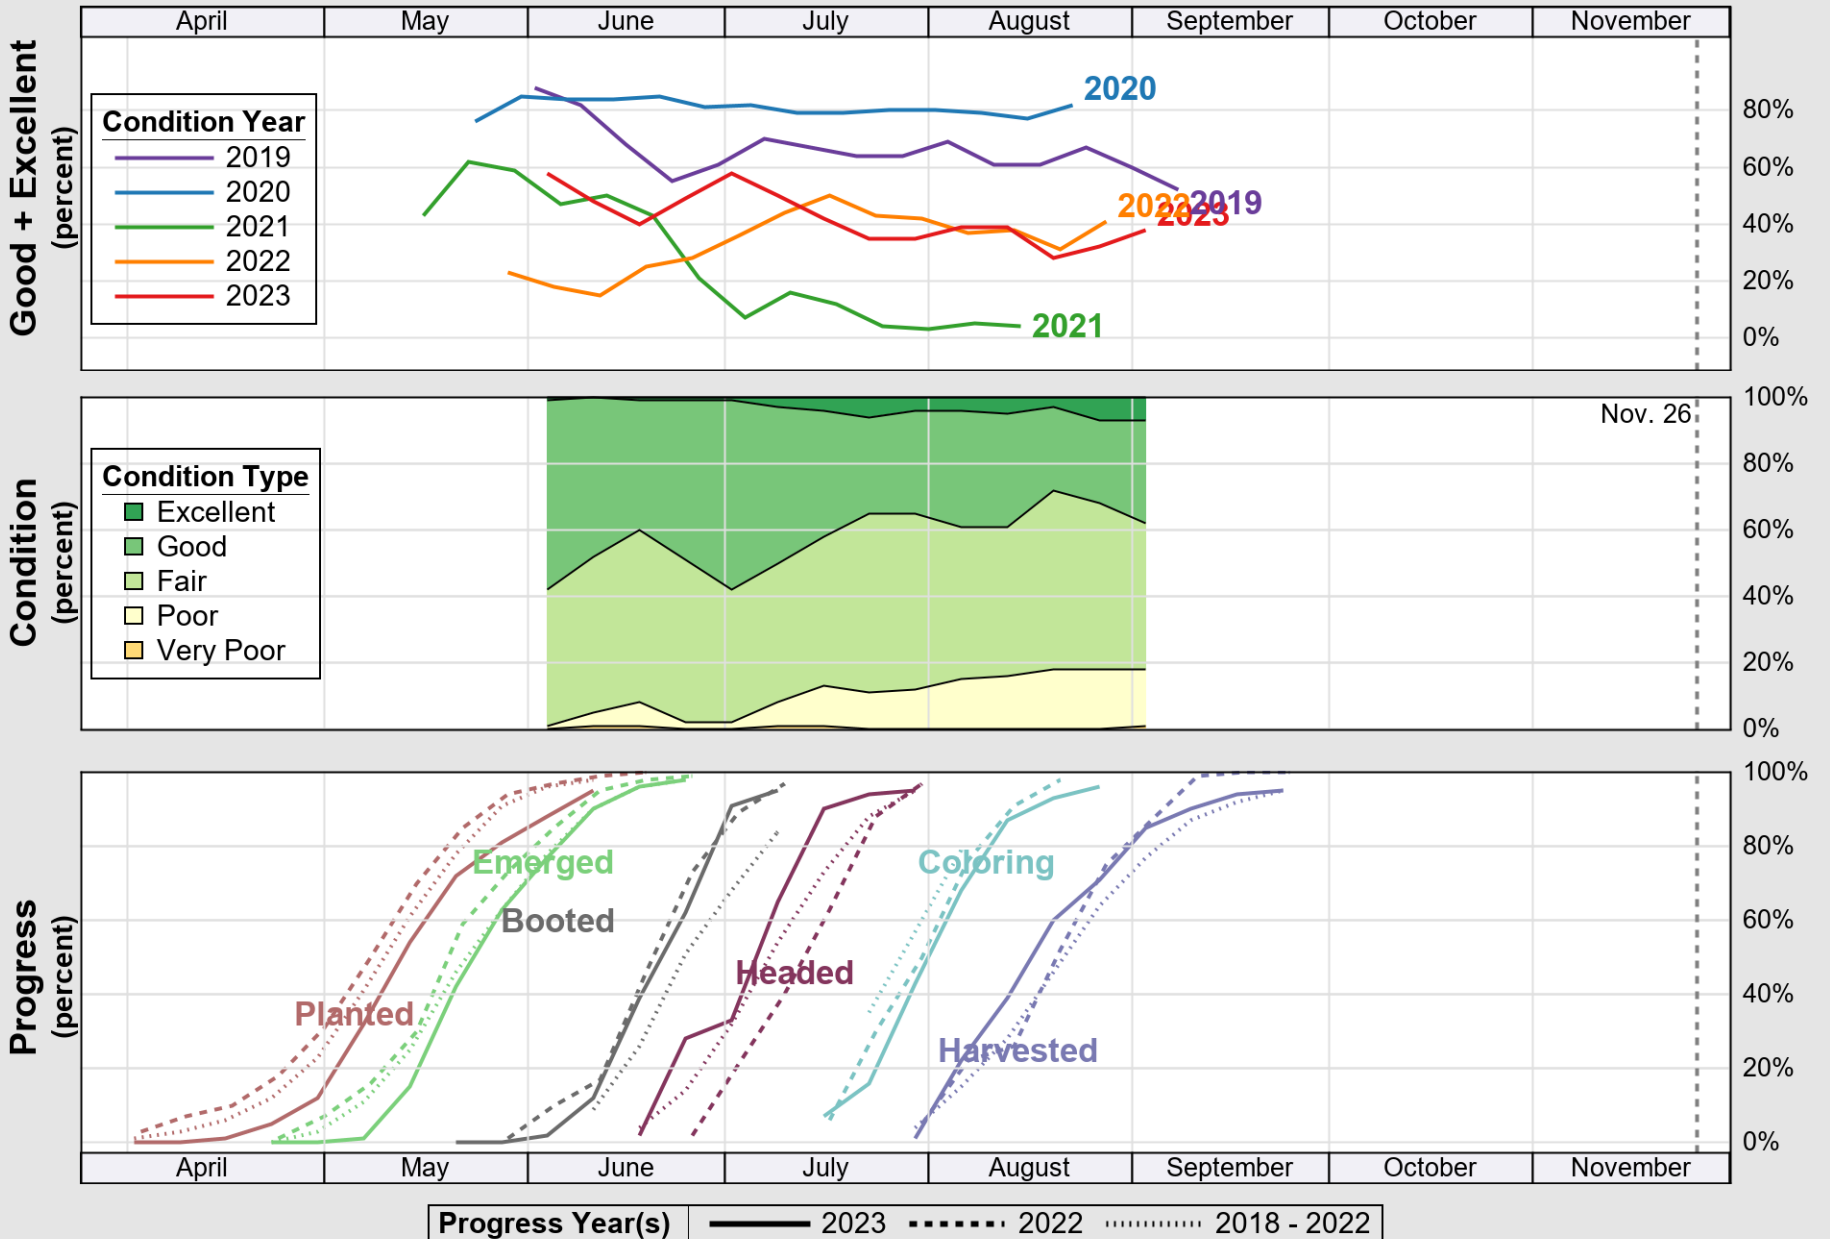

NASS

Source: National Agricultural Statistics Service (NASS), Crop Progress Report

USDA

Crop Progress and Condition: Spring Wheat in Montana , 2023

NASS

Source: National Agricultural Statistics Service (NASS), Crop Progress Report

USDA

Crop Progress and Condition: Sugar Beets in Montana , 2023

NASS

Source: National Agricultural Statistics Service (NASS), Crop Progress Report

USDA

Crop Progress and Condition: Winter Wheat in Montana, 2023