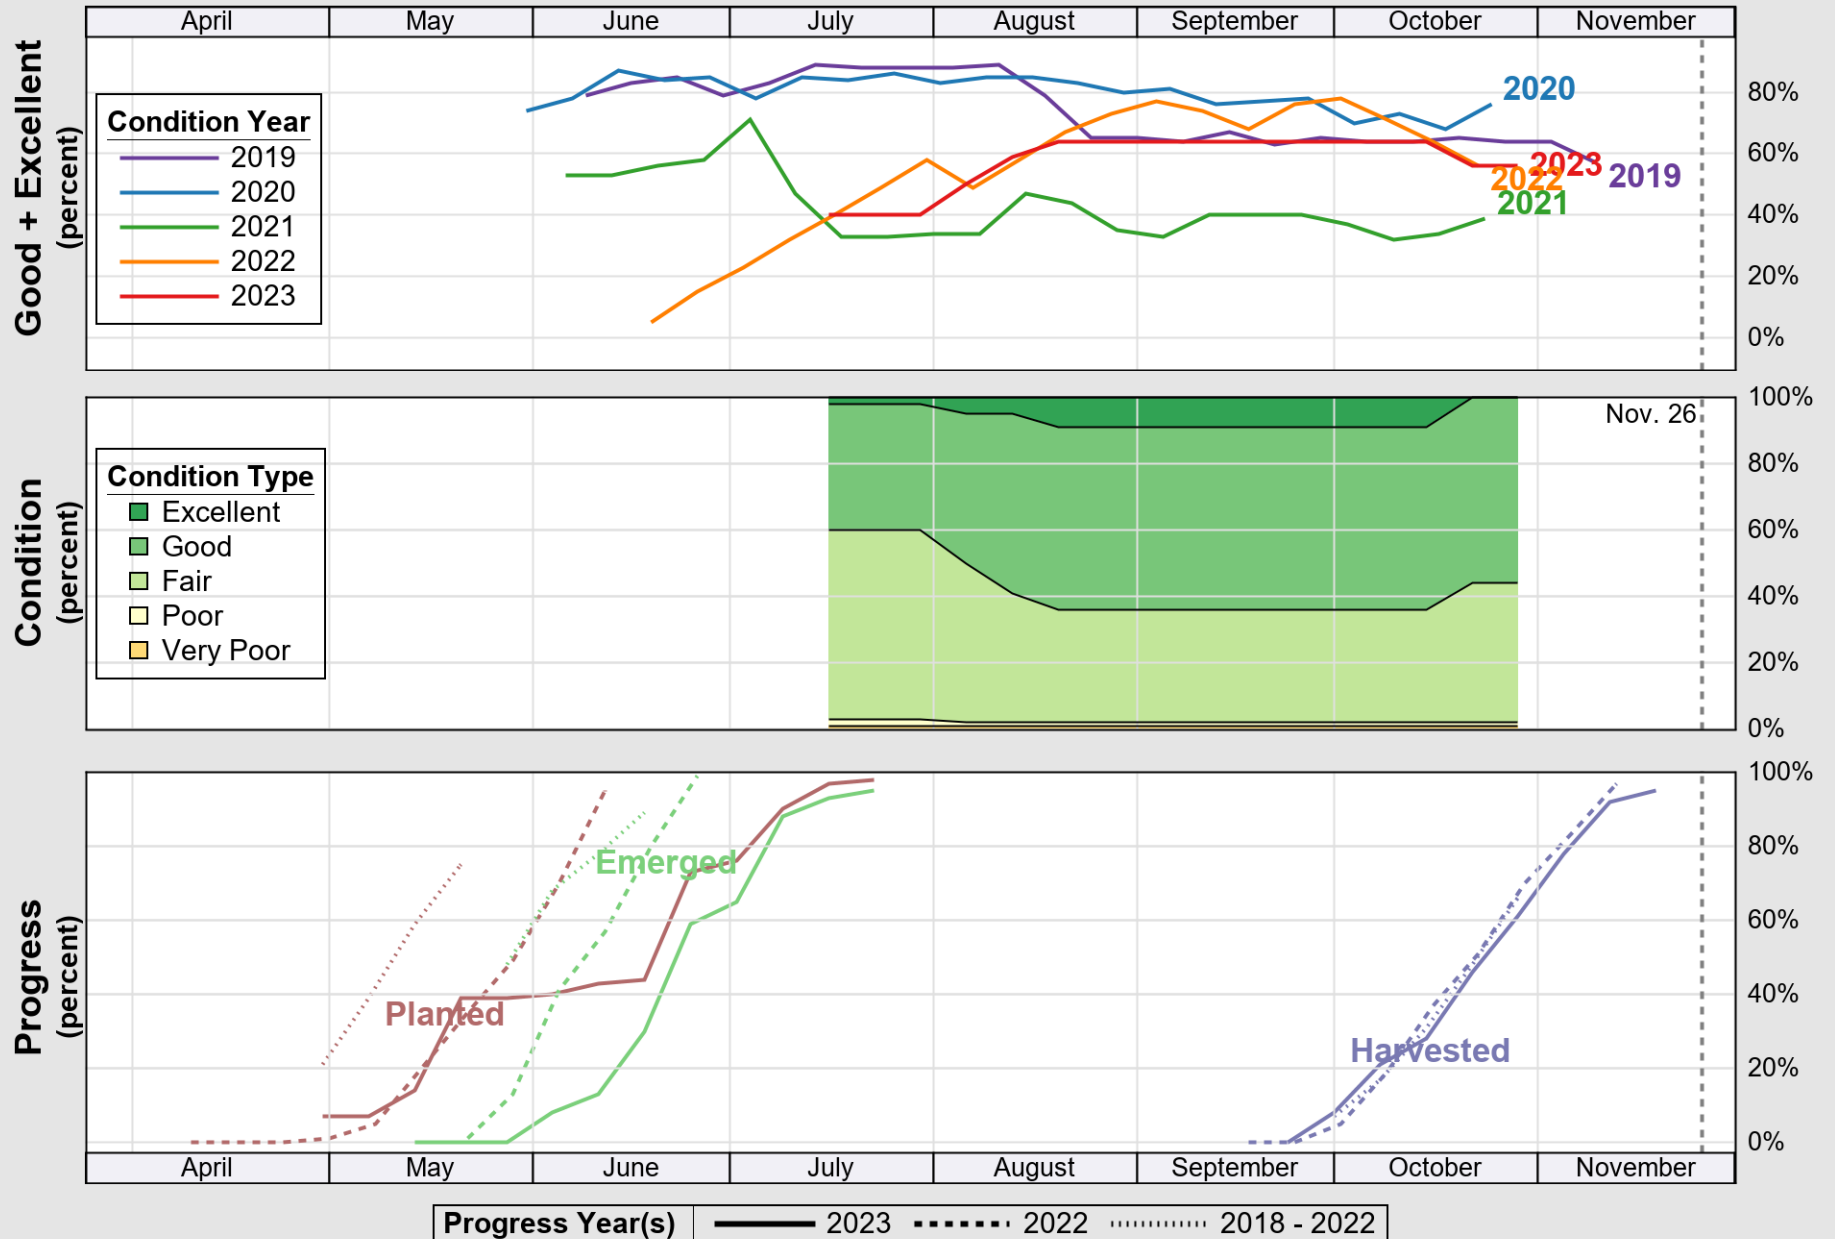

NASS

Source: National Agricultural Statistics Service (NASS), Crop Progress Report

USDA

Crop Progress and Condition: Spring Wheat in Montana , 2023

NASS

Source: National Agricultural Statistics Service (NASS), Crop Progress Report

USDA

Crop Progress and Condition: Sugar Beets in Montana , 2023

NASS

Source: National Agricultural Statistics Service (NASS), Crop Progress Report

USDA

Crop Progress and Condition: Winter Wheat in Montana, 2023