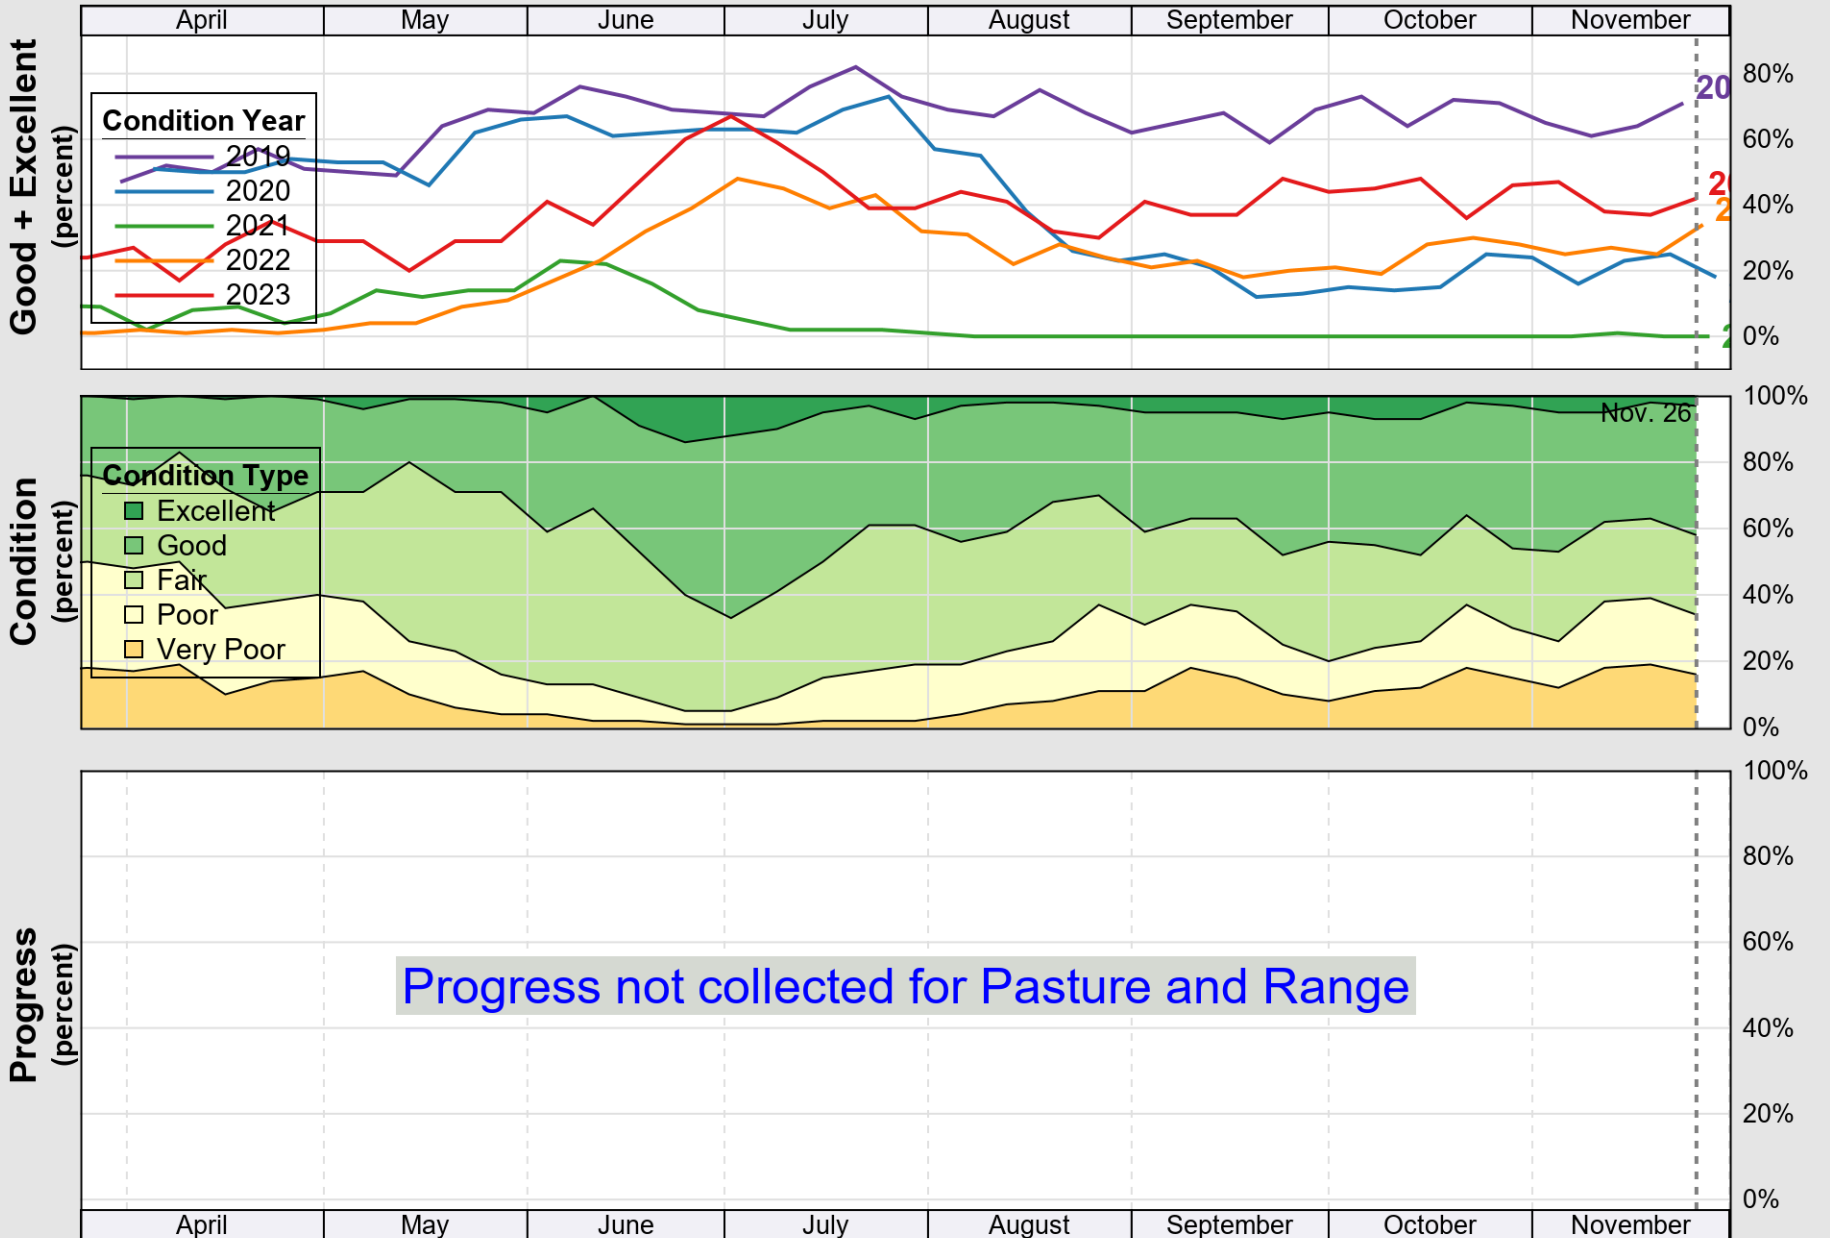

USDA

Crop Progress and Condition: Barley in Montana , 2023

NASS

Source: National Agricultural Statistics Service (NASS), Crop Progress Report

USDA

Crop Progress and Condition: Corn in Montana , 2023

NASS

Source: National Agricultural Statistics Service (NASS), Crop Progress Report

USDA

Crop Progress and Condition: Oats in Montana , 2023

NASS

Source: National Agricultural Statistics Service (NASS), Crop Progress Report

USDA

Crop Progress and Condition: Pasture and Range in Montana , 2023

NASS

Source: National Agricultural Statistics Service (NASS), Crop Progress Report

USDA

Crop Progress and Condition: Spring Wheat in Montana , 2023

NASS

Source: National Agricultural Statistics Service (NASS), Crop Progress Report

USDA

Crop Progress and Condition: Sugar Beets in Montana , 2023

NASS

Source: National Agricultural Statistics Service (NASS), Crop Progress Report

USDA

Crop Progress and Condition: Winter Wheat in Montana, 2023