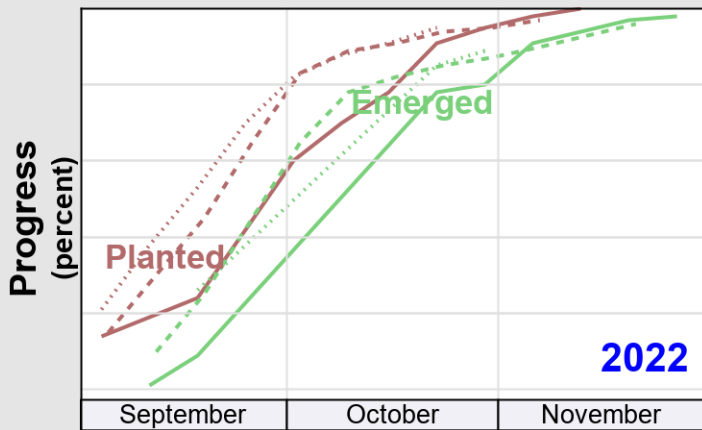

NASS

Source: National Agricultural Statistics Service (NASS), Crop Progress Report

Source: National Agricultural Statistics Service (NASS), Crop Progress Report

USDA

Crop Progress and Condition: Peanuts in New Mexico , 2023

NASS

Source: National Agricultural Statistics Service (NASS), Crop Progress Report

USDA

Crop Progress and Condition: Winter Wheat in New Mexico , 2023

NASS

Progress Year(s) ——— 2023 2022 2018 - 2022

Source: National Agricultural Statistics Service (NASS), Crop Progress Report