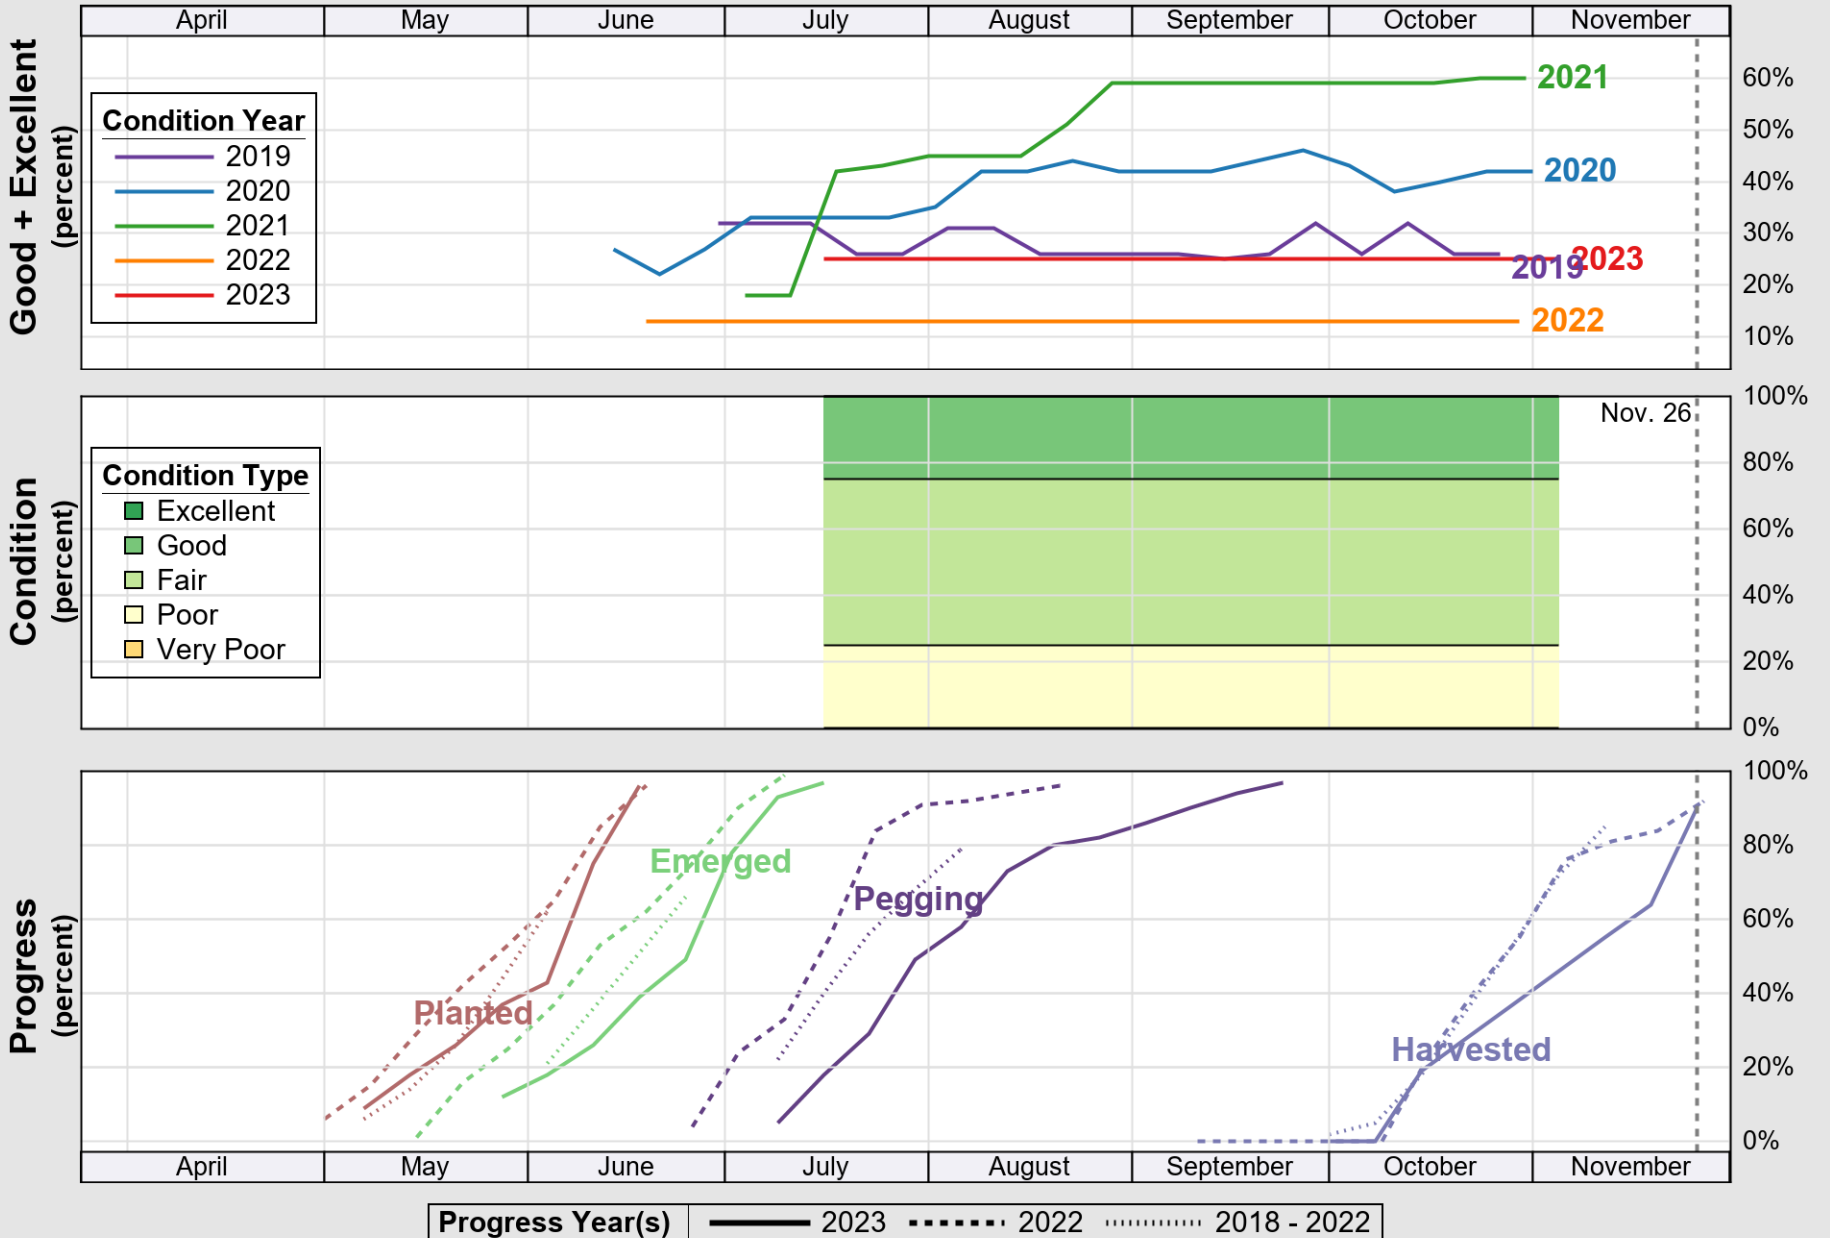

USDA

Crop Progress and Condition: Corn in New Mexico , 2023

NASS

Progress Year(s) ——— 2023 2022 2018 - 2022

Source: National Agricultural Statistics Service (NASS), Crop Progress Report

USDA

Crop Progress and Condition: Cotton in New Mexico , 2023

NASS

Source: National Agricultural Statistics Service (NASS), Crop Progress Report

Source: National Agricultural Statistics Service (NASS), Crop Progress Report

USDA

Crop Progress and Condition: Peanuts in New Mexico , 2023

NASS

Source: National Agricultural Statistics Service (NASS), Crop Progress Report

USDA

Crop Progress and Condition: Winter Wheat in New Mexico , 2023

NASS

Progress Year(s) ——— 2023 2022 2018 - 2022

Source: National Agricultural Statistics Service (NASS), Crop Progress Report