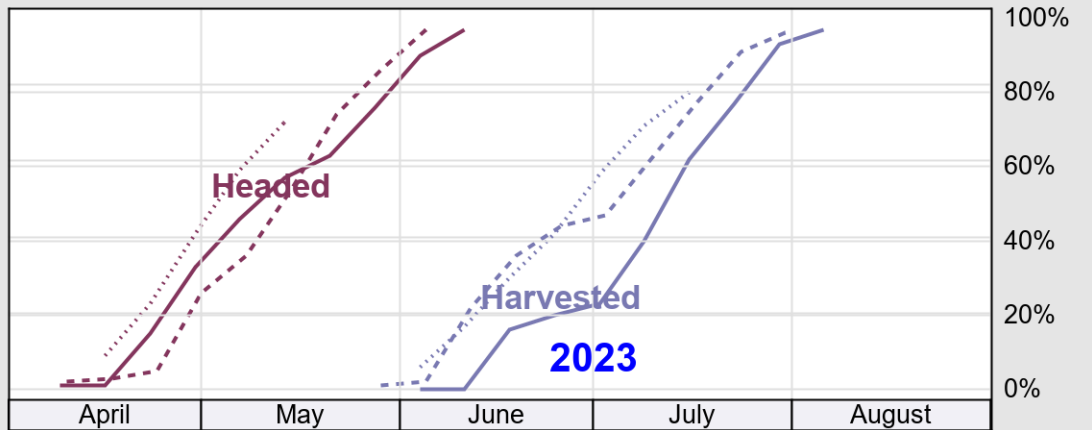

NASS

Source: National Agricultural Statistics Service (NASS), Crop Progress Report

USDA

Crop Progress and Condition: Winter Wheat in New Mexico , 2023

NASS

Progress Year(s) ——— 2023 2022 2018 - 2022

Source: National Agricultural Statistics Service (NASS), Crop Progress Report