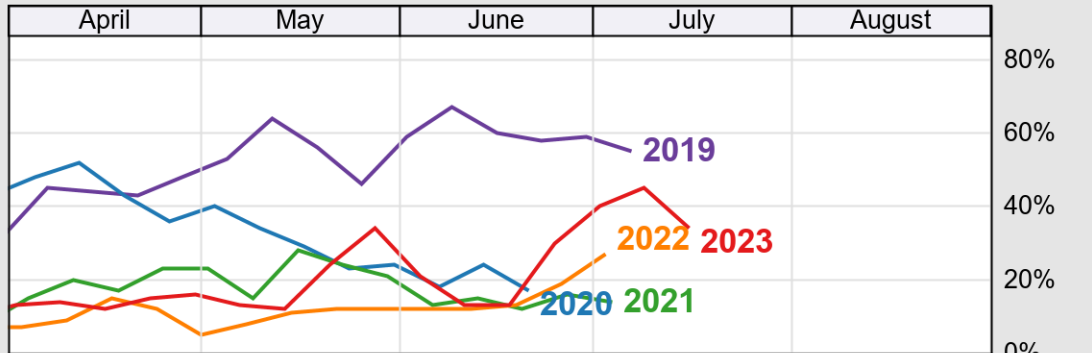

NASS

Source: National Agricultural Statistics Service (NASS), Crop Progress Report

USDA

Crop Progress and Condition: Winter Wheat in New Mexico , 2023

NASS

Progress Year(s) ——— 2023 2022 2018 - 2022

Source: National Agricultural Statistics Service (NASS), Crop Progress Report