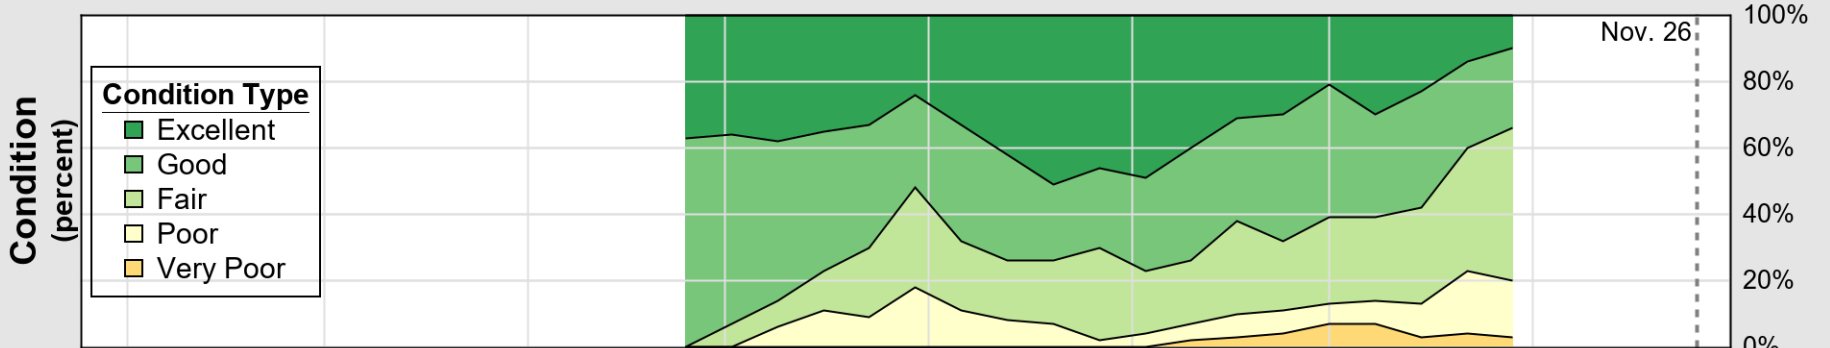

USDA

Crop Progress and Condition: Corn in New Mexico , 2023

NASS

Progress Year(s) ——— 2023 2022 2018 - 2022

Source: National Agricultural Statistics Service (NASS), Crop Progress Report

USDA

Crop Progress and Condition: Cotton in New Mexico , 2023