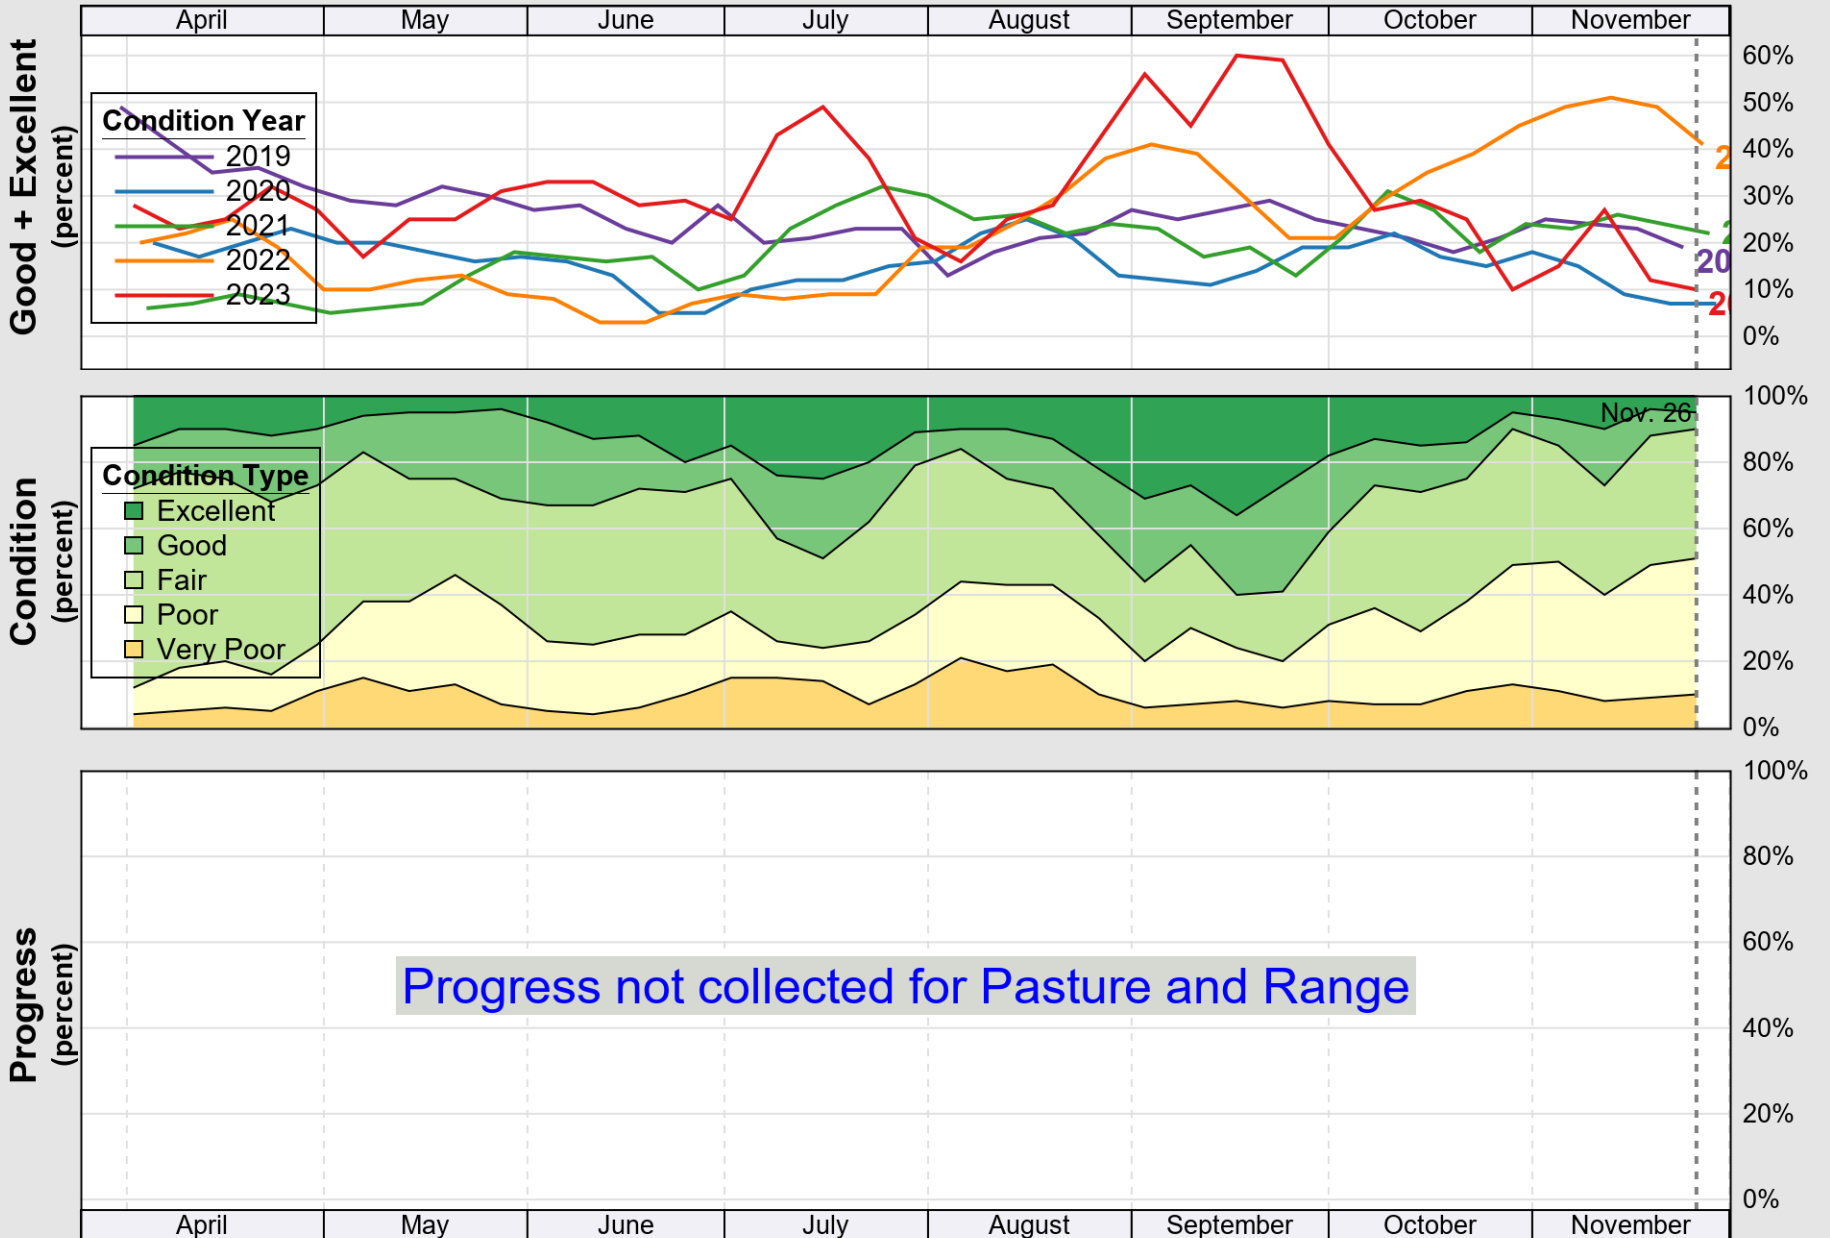

USDA

Crop Progress and Condition: Corn in New Mexico , 2023

NASS

Progress Year(s) ——— 2023 2022 2018 - 2022

Source: National Agricultural Statistics Service (NASS), Crop Progress Report

USDA

Crop Progress and Condition: Cotton in New Mexico , 2023

NASS

Source: National Agricultural Statistics Service (NASS), Crop Progress Report

Source: National Agricultural Statistics Service (NASS), Crop Progress Report

USDA

Crop Progress and Condition: Peanuts in New Mexico , 2023

NASS

Source: National Agricultural Statistics Service (NASS), Crop Progress Report

USDA

Crop Progress and Condition: Winter Wheat in New Mexico , 2023

NASS

Progress Year(s) ——— 2023 2022 2018 - 2022

Source: National Agricultural Statistics Service (NASS), Crop Progress Report