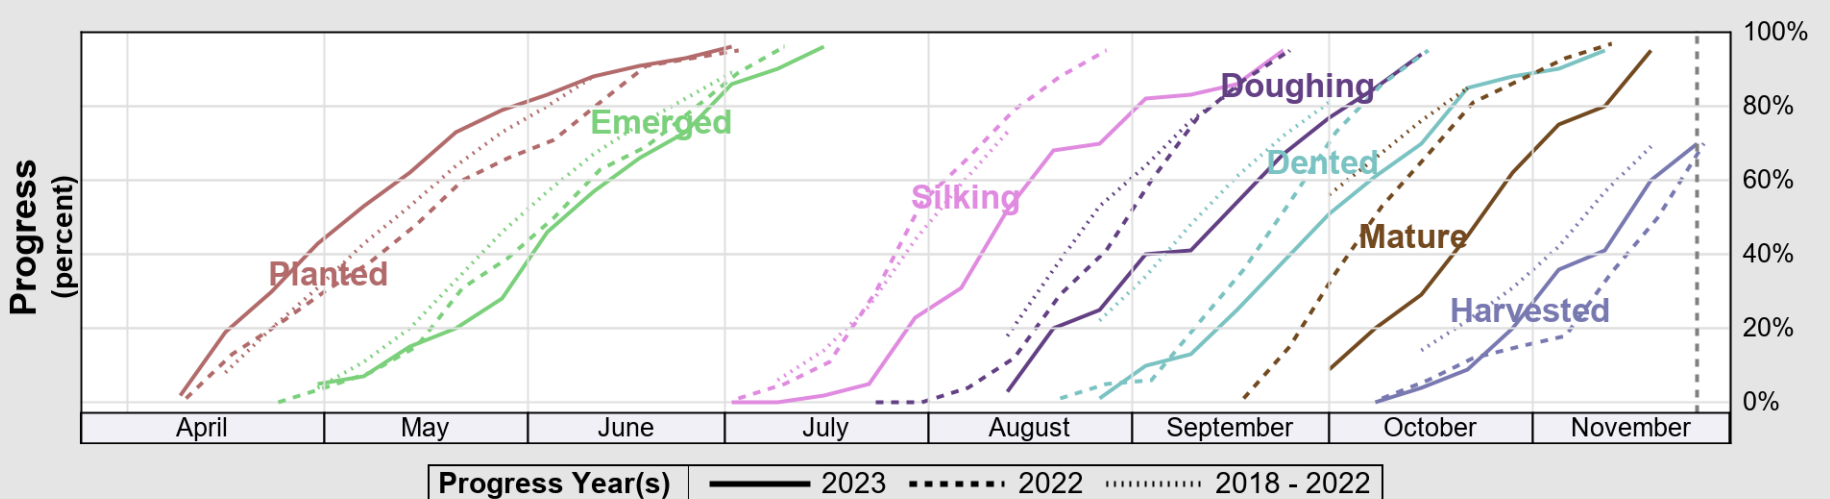

USDA

Crop Progress and Condition: Corn in New Mexico , 2023

NASS

Progress Year(s) ——— 2023 2022 2018 - 2022

Source: National Agricultural Statistics Service (NASS), Crop Progress Report

USDA

Crop Progress and Condition: Cotton in New Mexico , 2023

NASS

Source: National Agricultural Statistics Service (NASS), Crop Progress Report

Source: National Agricultural Statistics Service (NASS), Crop Progress Report

USDA

Crop Progress and Condition: Peanuts in New Mexico , 2023

NASS

Source: National Agricultural Statistics Service (NASS), Crop Progress Report

USDA

Crop Progress and Condition: Winter Wheat in New Mexico , 2023

NASS

Progress Year(s) ——— 2023 2022 2018 - 2022

Source: National Agricultural Statistics Service (NASS), Crop Progress Report