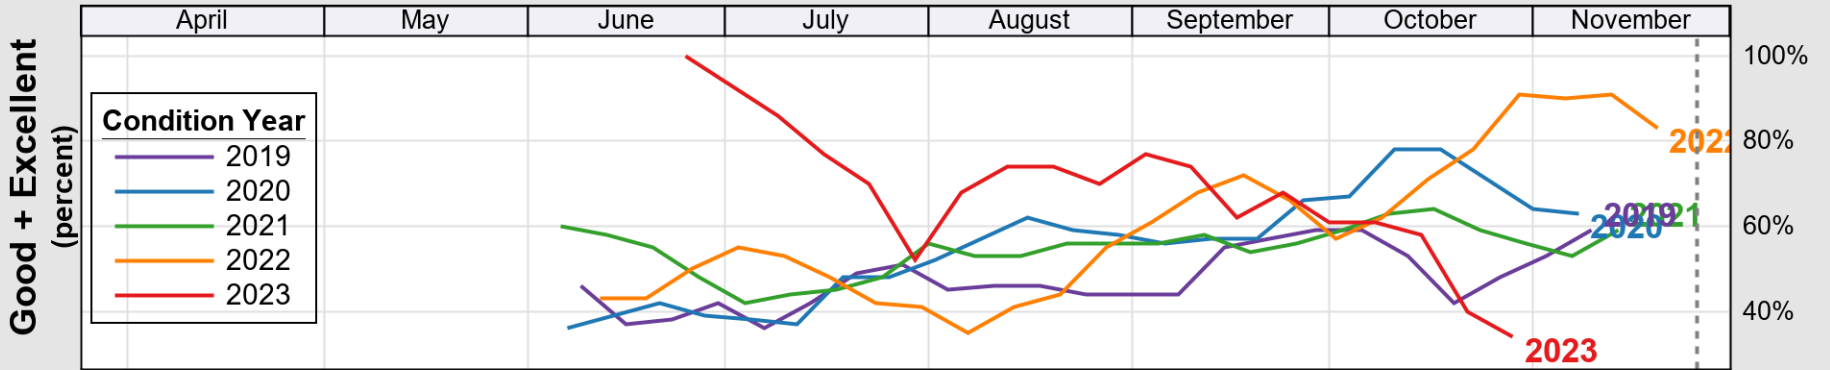

USDA

Crop Progress and Condition: Corn in New Mexico , 2023

NASS

Progress Year(s) ——— 2023 2022 2018 - 2022

Source: National Agricultural Statistics Service (NASS), Crop Progress Report

USDA

Crop Progress and Condition: Cotton in New Mexico , 2023

NASS

Source: National Agricultural Statistics Service (NASS), Crop Progress Report

Source: National Agricultural Statistics Service (NASS), Crop Progress Report

USDA

Crop Progress and Condition: Peanuts in New Mexico , 2023