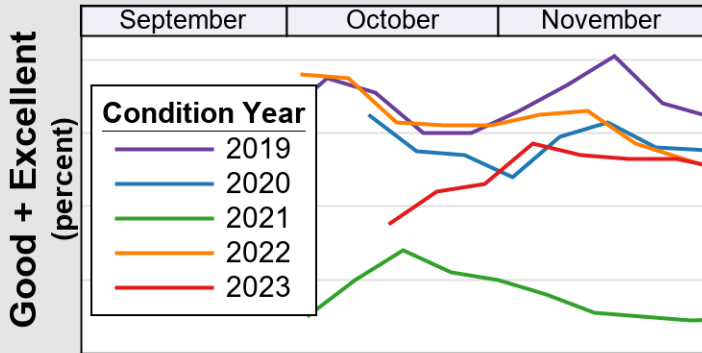

NASS

Source: National Agricultural Statistics Service (NASS), Crop Progress Report

USDA

Crop Progress and Condition: Winter Wheat in New Mexico , 2023

NASS

Progress Year(s) ——— 2023 2022 2018 - 2022

Source: National Agricultural Statistics Service (NASS), Crop Progress Report