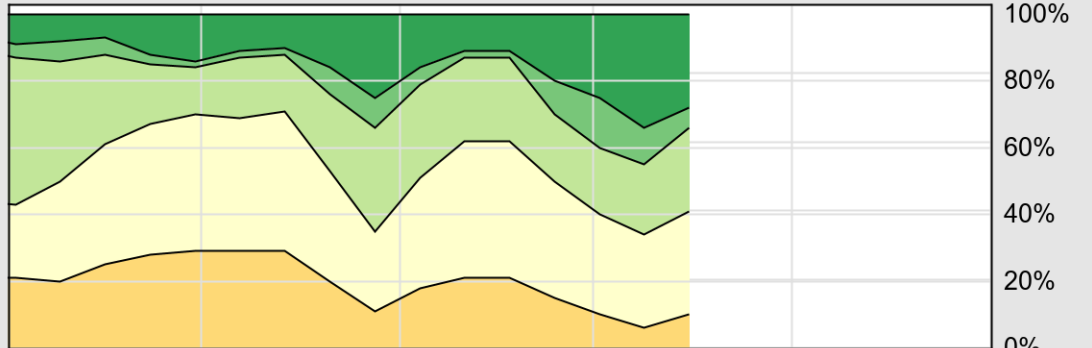

NASS

Source: National Agricultural Statistics Service (NASS), Crop Progress Report

USDA

Crop Progress and Condition: Winter Wheat in New Mexico , 2023

NASS

Progress Year(s) ——— 2023 2022 2018 - 2022

Source: National Agricultural Statistics Service (NASS), Crop Progress Report