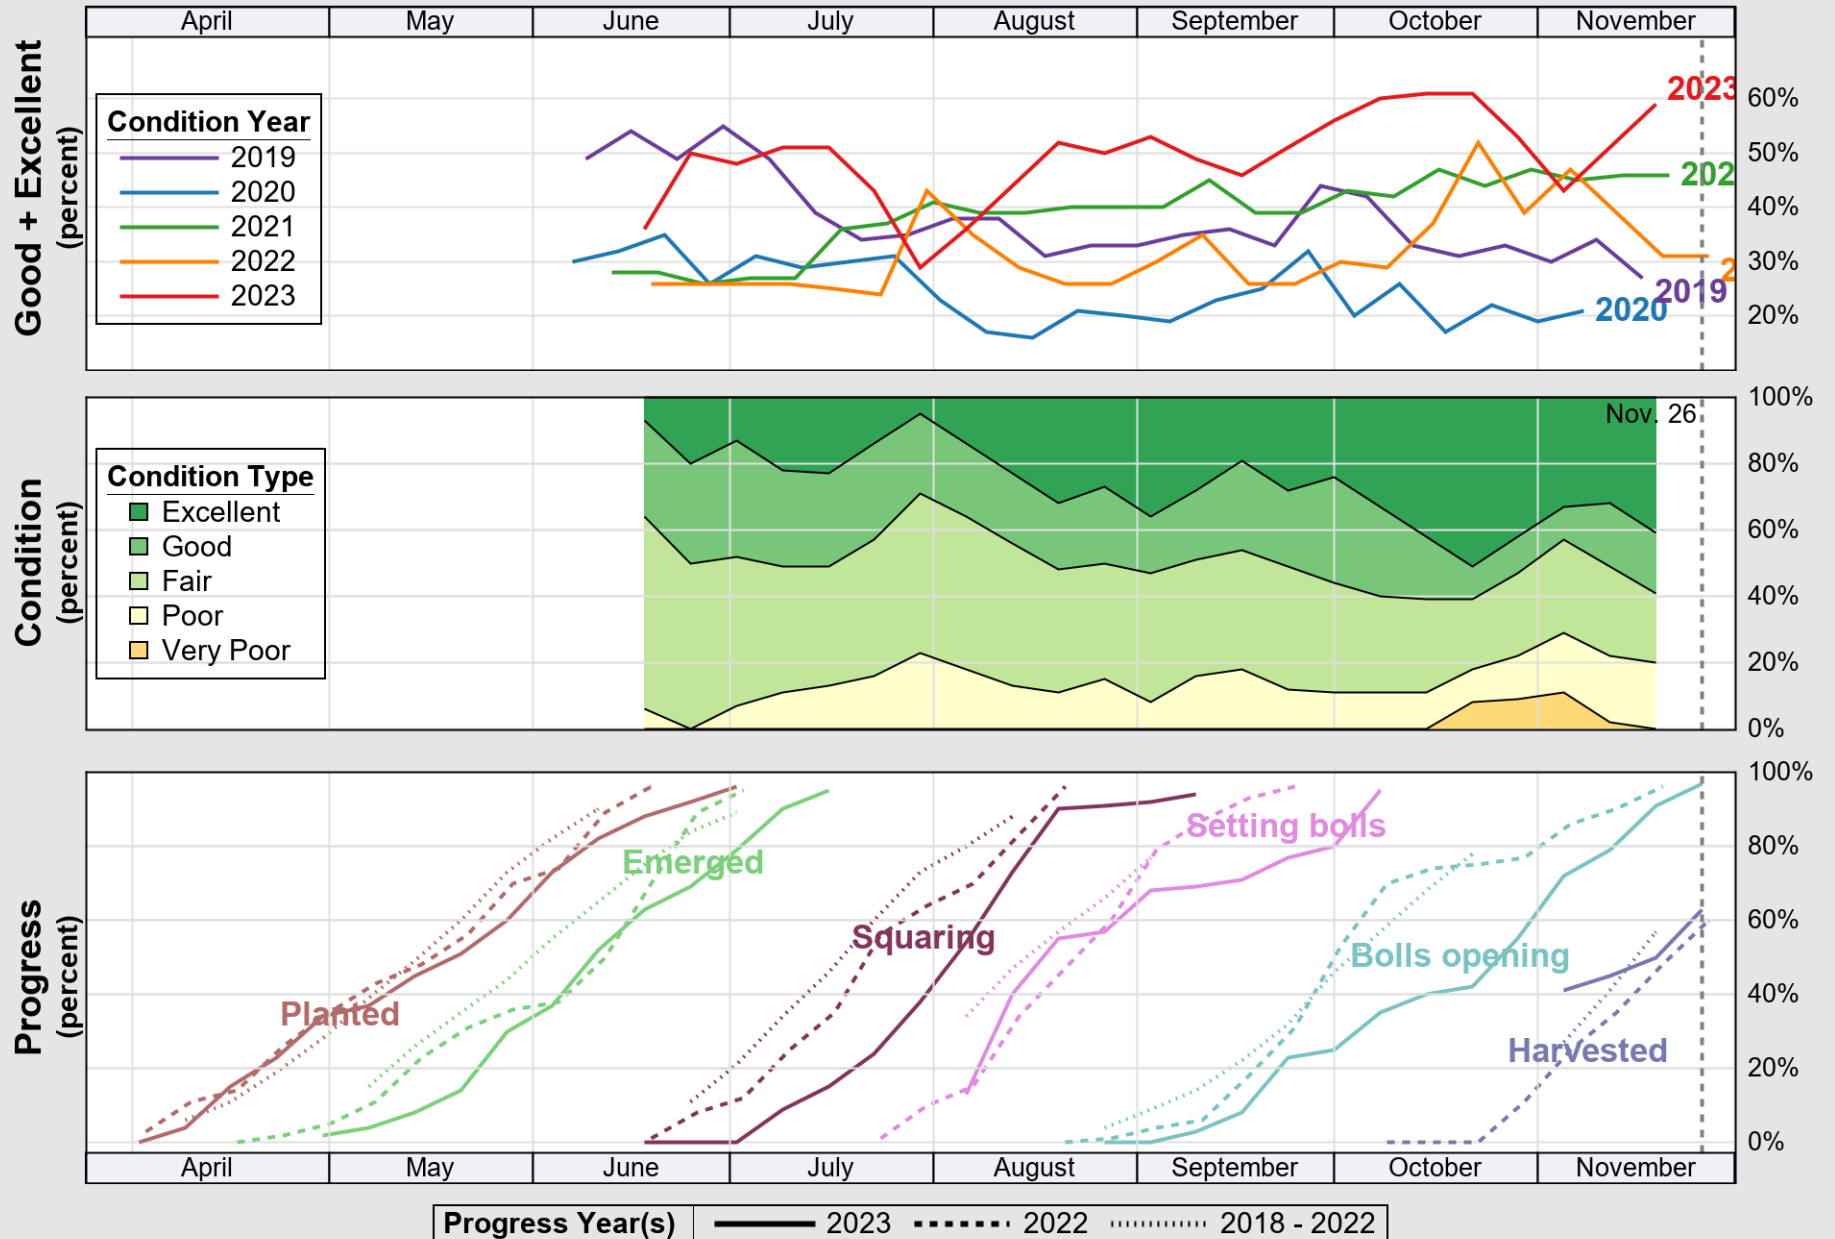

USDA

Crop Progress and Condition: Corn in New Mexico , 2023

NASS

Progress Year(s) ——— 2023 2022 2018 - 2022

Source: National Agricultural Statistics Service (NASS), Crop Progress Report

USDA

Crop Progress and Condition: Cotton in New Mexico , 2023

NASS

Source: National Agricultural Statistics Service (NASS), Crop Progress Report

Source: National Agricultural Statistics Service (NASS), Crop Progress Report

USDA

Crop Progress and Condition: Peanuts in New Mexico , 2023

NASS

Source: National Agricultural Statistics Service (NASS), Crop Progress Report

USDA

Crop Progress and Condition: Winter Wheat in New Mexico , 2023

NASS

Progress Year(s) ——— 2023 2022 2018 - 2022

Source: National Agricultural Statistics Service (NASS), Crop Progress Report