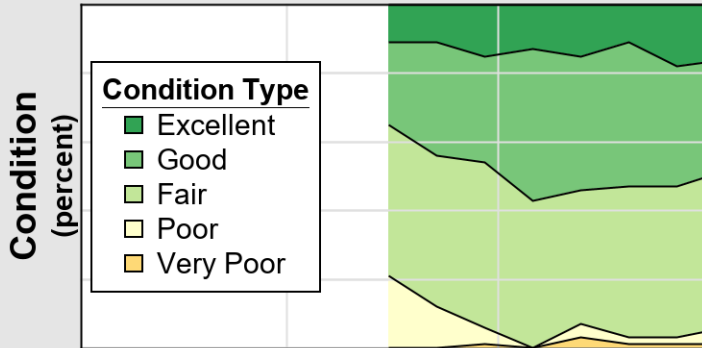

NASS

Source: National Agricultural Statistics Service (NASS), Crop Progress Report

USDA

Crop Progress and Condition: Winter Wheat in New Mexico , 2023

NASS

Progress Year(s) ——— 2023 2022 2018 - 2022

Source: National Agricultural Statistics Service (NASS), Crop Progress Report