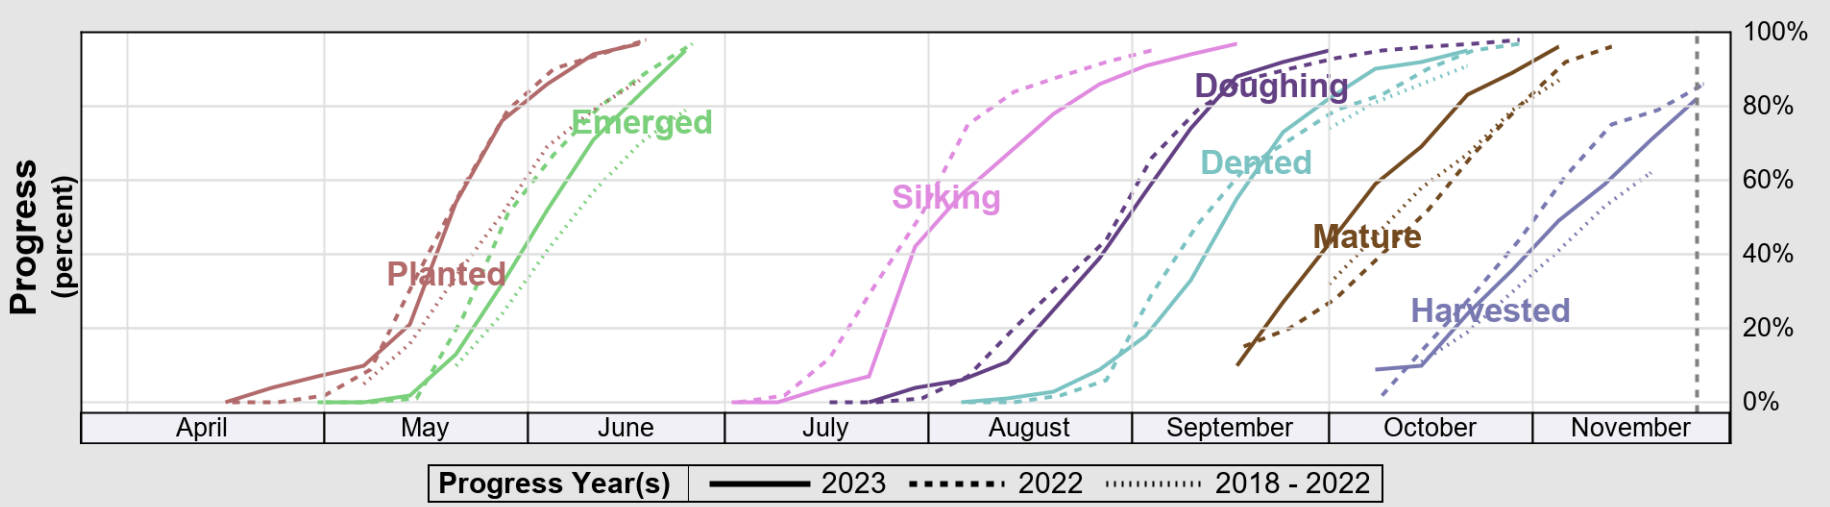

USDA

Crop Progress and Condition: Barley in New York , 2023

NASS

Source: National Agricultural Statistics Service (NASS), Crop Progress Report

USDA

Crop Progress and Condition: Corn in New York , 2023

NASS

Source: National Agricultural Statistics Service (NASS), Crop Progress Report

USDA

Crop Progress and Condition: Oats in New York , 2023

NASS

Progress Year(s) ——— 2023 2022 2018 - 2022

Source: National Agricultural Statistics Service (NASS), Crop Progress Report

USDA

Crop Progress and Condition: Pasture and Range in New York , 2023