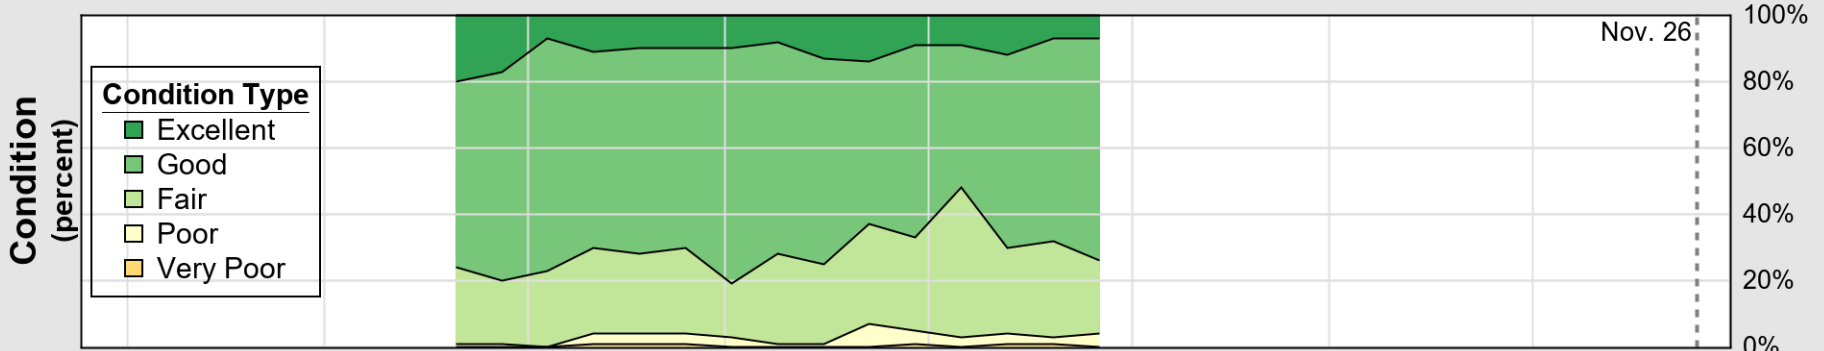

USDA

Crop Progress and Condition: Oats in New York , 2023

NASS

Progress Year(s) ——— 2023   2022   ..... 2018 - 2022

Source: National Agricultural Statistics Service (NASS), Crop Progress Report