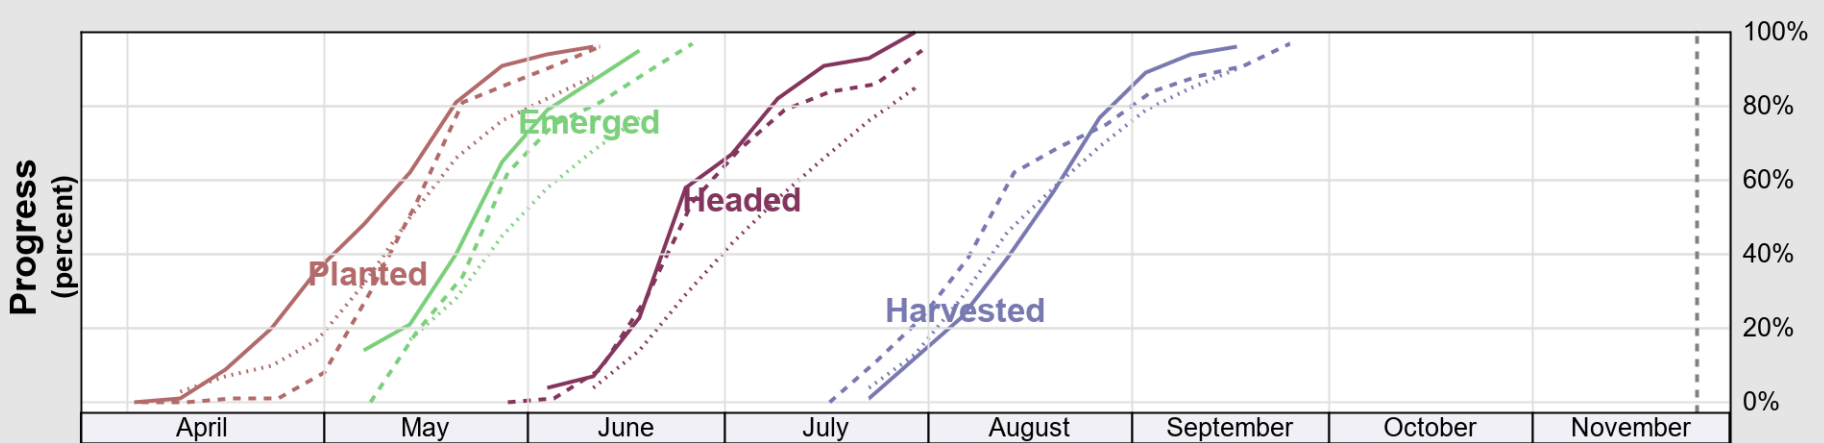

USDA

Crop Progress and Condition: Barley in New York , 2023

NASS

Source: National Agricultural Statistics Service (NASS), Crop Progress Report

USDA

Crop Progress and Condition: Corn in New York , 2023

NASS

Source: National Agricultural Statistics Service (NASS), Crop Progress Report

USDA

Crop Progress and Condition: Oats in New York , 2023

NASS

Progress Year(s) ——— 2023 2022 2018 - 2022

Source: National Agricultural Statistics Service (NASS), Crop Progress Report

USDA

Crop Progress and Condition: Pasture and Range in New York , 2023