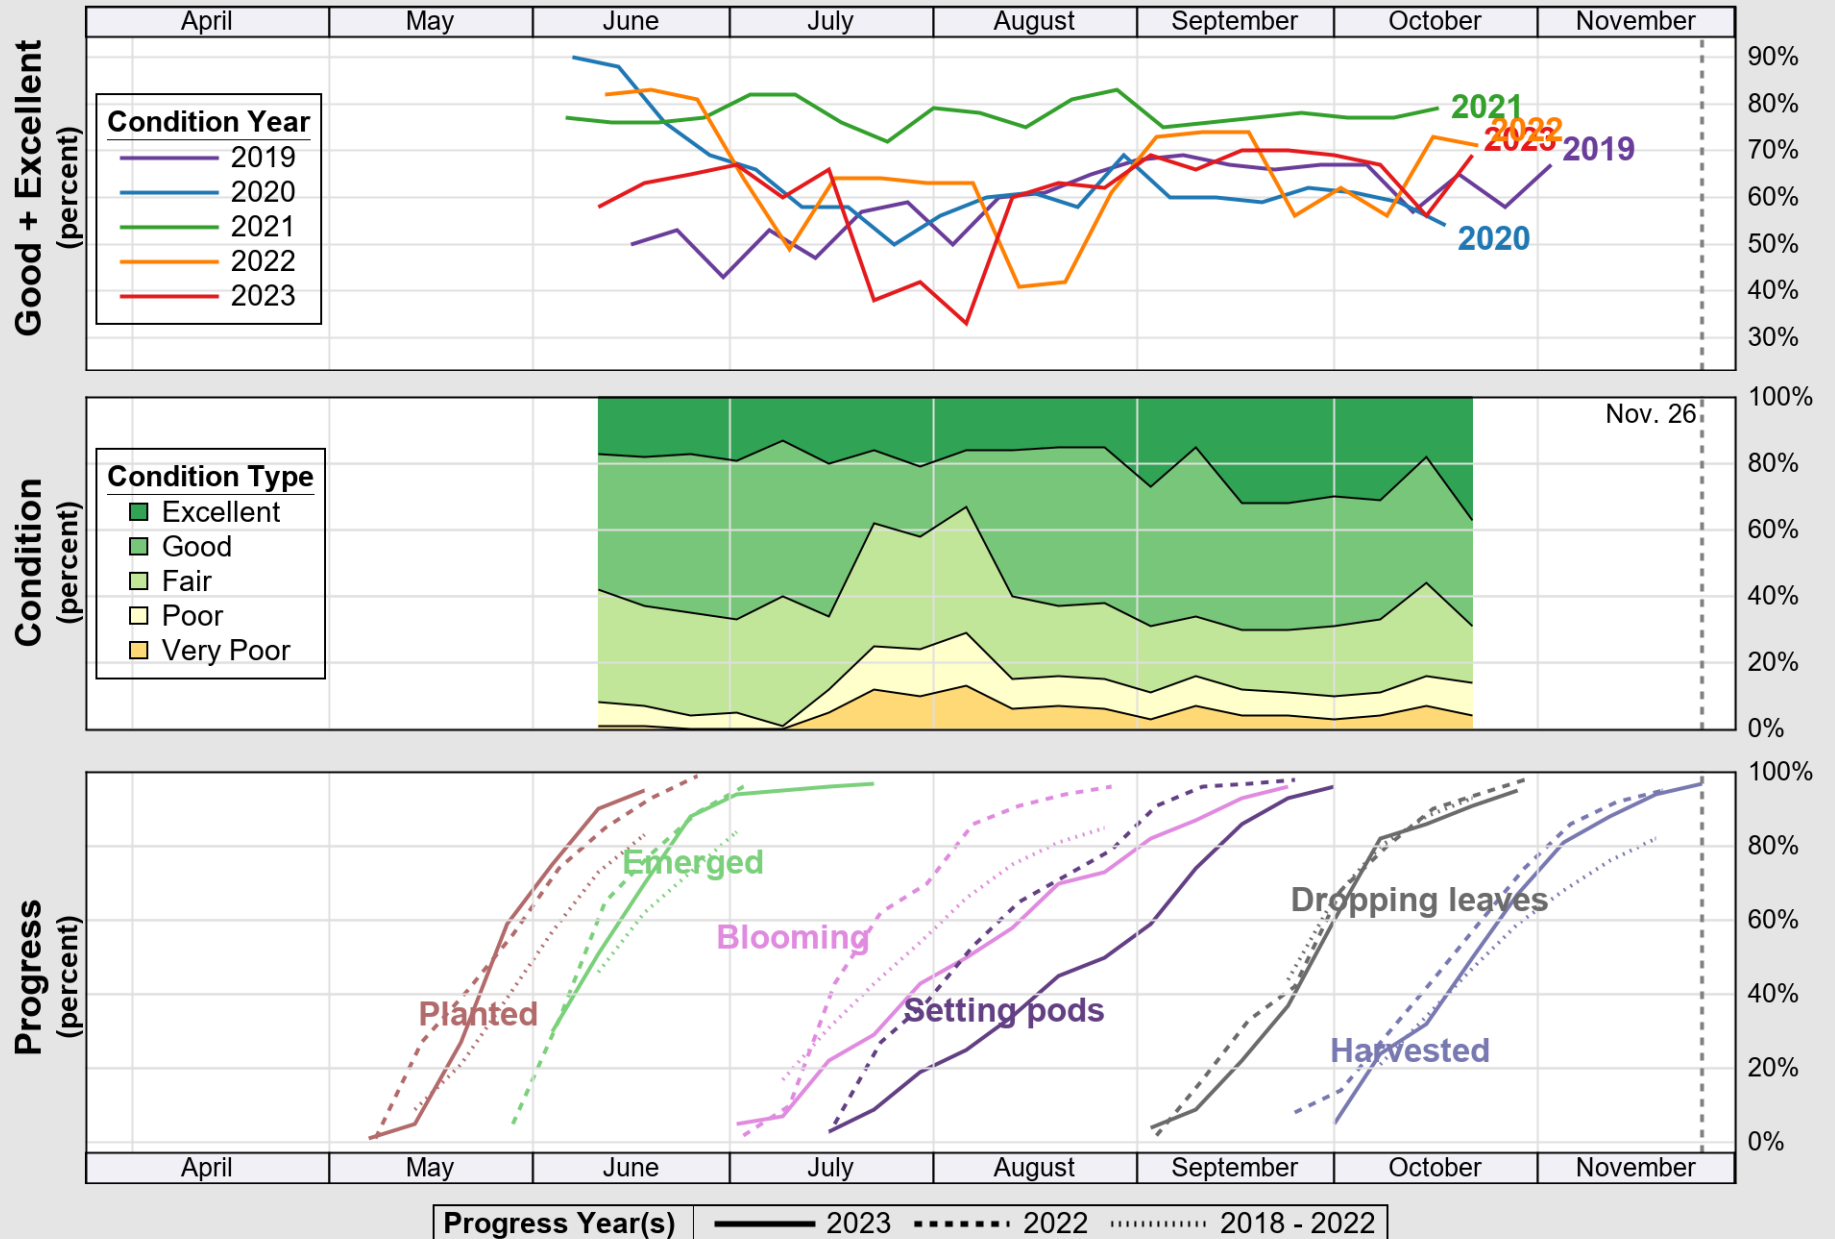

USDA

Crop Progress and Condition: Oats in New York , 2023

NASS

Progress Year(s) ——— 2023 2022 2018 - 2022

Source: National Agricultural Statistics Service (NASS), Crop Progress Report

USDA

Crop Progress and Condition: Pasture and Range in New York , 2023

NASS

Source: National Agricultural Statistics Service (NASS), Crop Progress Report

USDA

Crop Progress and Condition: Soybeans in New York , 2023

NASS

Source: National Agricultural Statistics Service (NASS), Crop Progress Report

USDA

Crop Progress and Condition: Winter Wheat in New York , 2023

NASS

Source: National Agricultural Statistics Service (NASS), Crop Progress Report