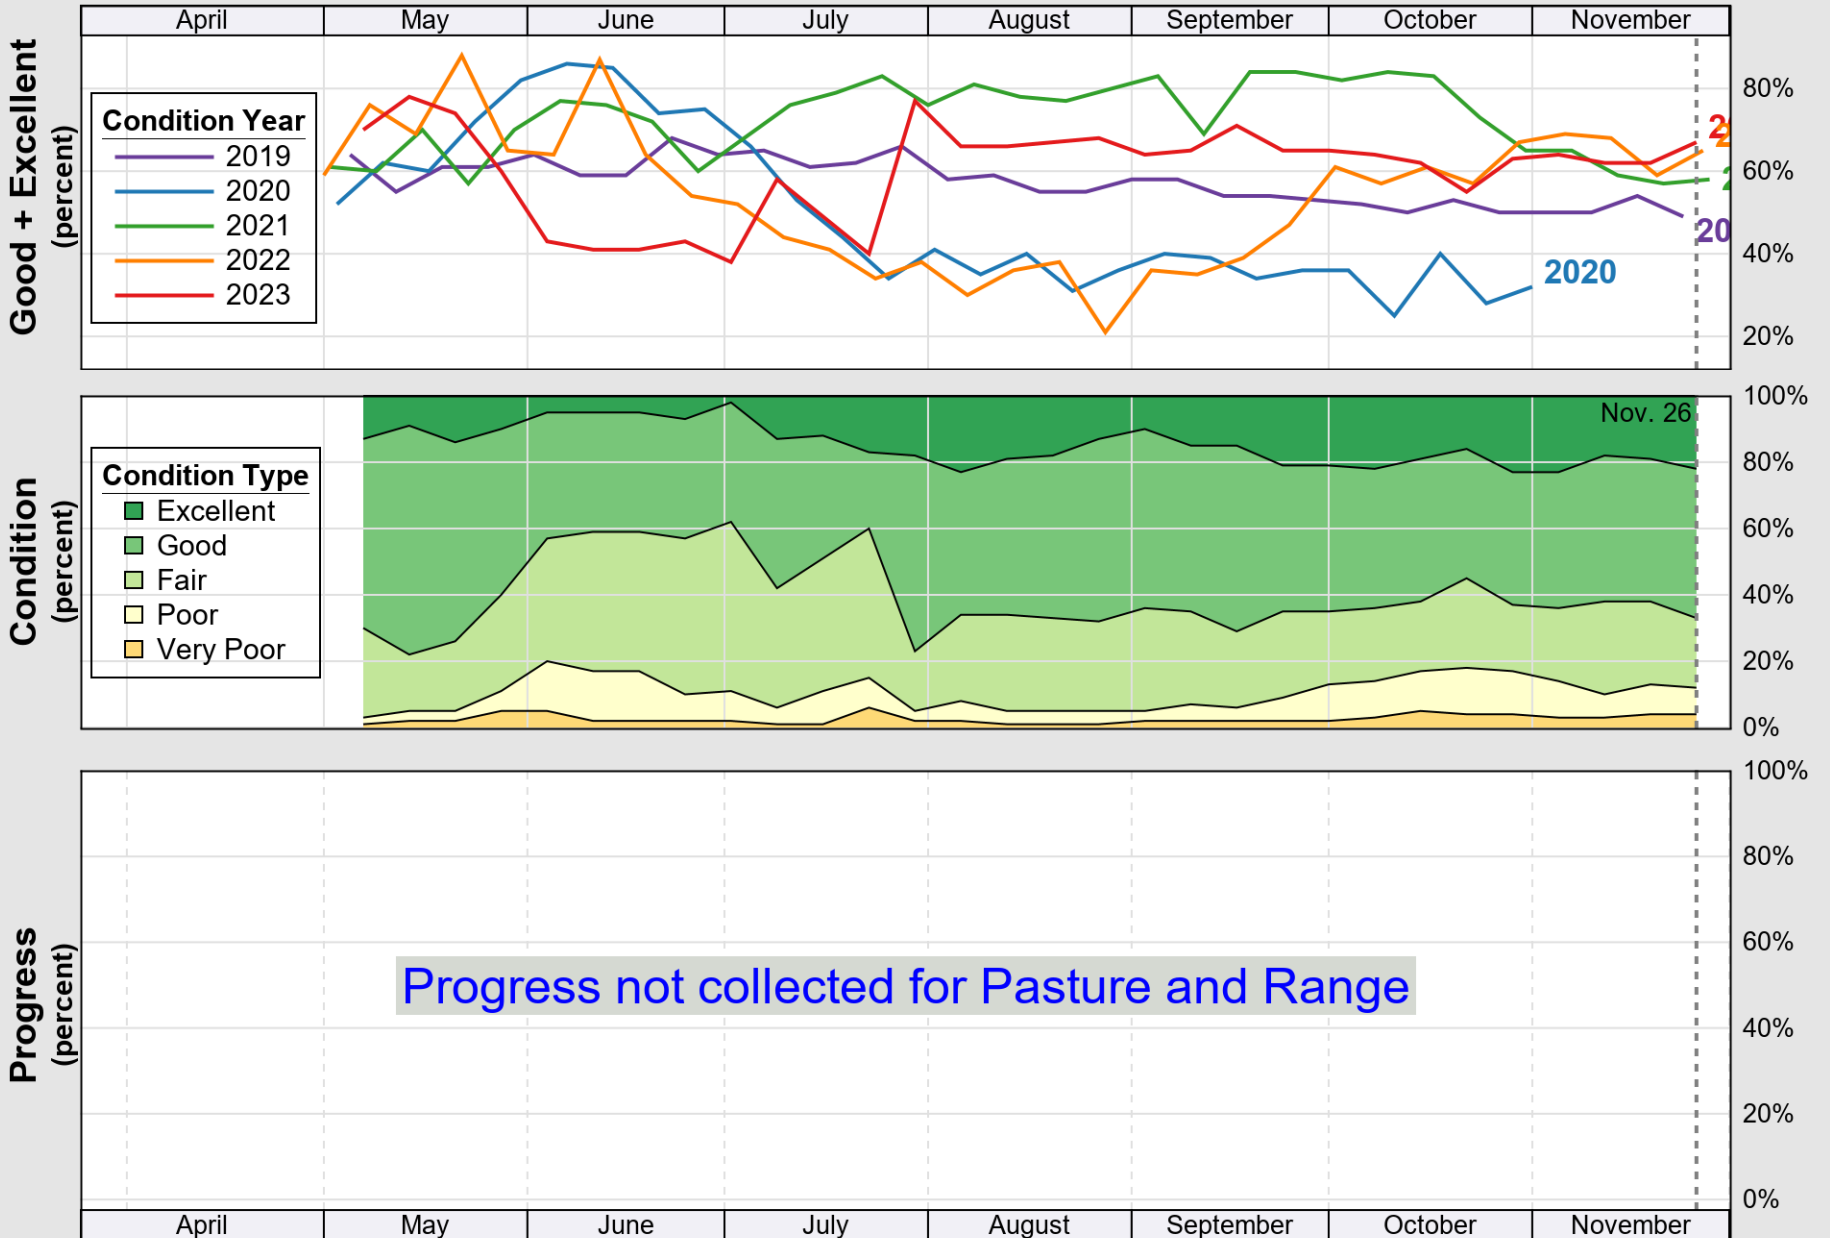

USDA

Crop Progress and Condition: Barley in New York , 2023

NASS

Source: National Agricultural Statistics Service (NASS), Crop Progress Report

USDA

Crop Progress and Condition: Corn in New York , 2023

NASS

Source: National Agricultural Statistics Service (NASS), Crop Progress Report

USDA

Crop Progress and Condition: Oats in New York , 2023

NASS

Progress Year(s) ——— 2023 2022 2018 - 2022

Source: National Agricultural Statistics Service (NASS), Crop Progress Report

USDA

Crop Progress and Condition: Pasture and Range in New York , 2023

NASS

Source: National Agricultural Statistics Service (NASS), Crop Progress Report

USDA

Crop Progress and Condition: Soybeans in New York , 2023

NASS

Source: National Agricultural Statistics Service (NASS), Crop Progress Report