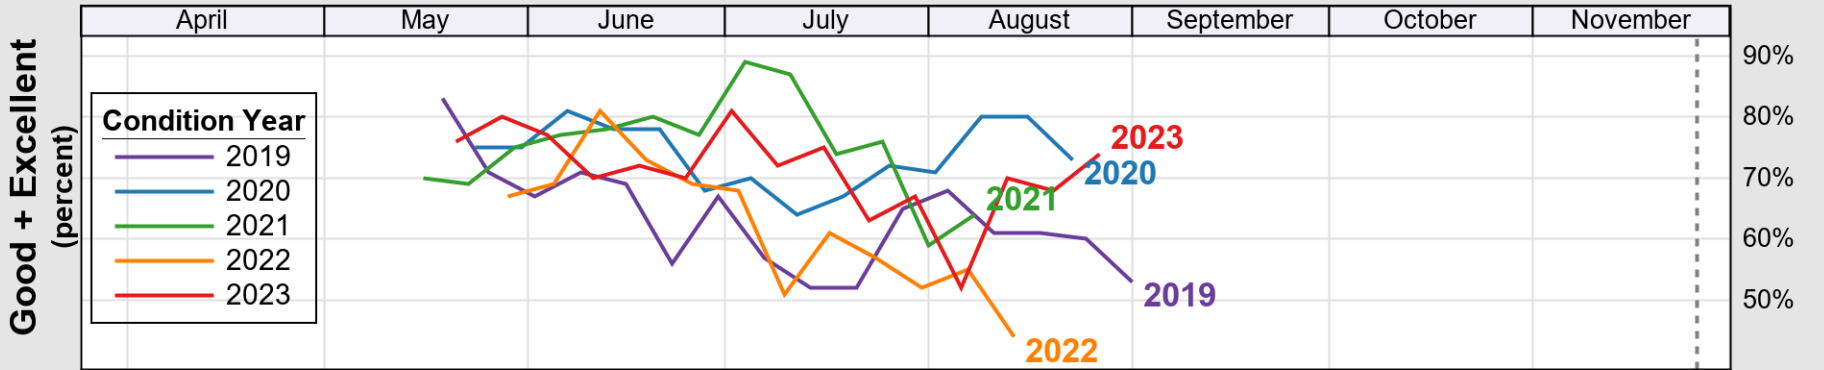

USDA

Crop Progress and Condition: Oats in New York , 2023

NASS

Progress Year(s) ——— 2023   2022   ..... 2018 - 2022

Source: National Agricultural Statistics Service (NASS), Crop Progress Report