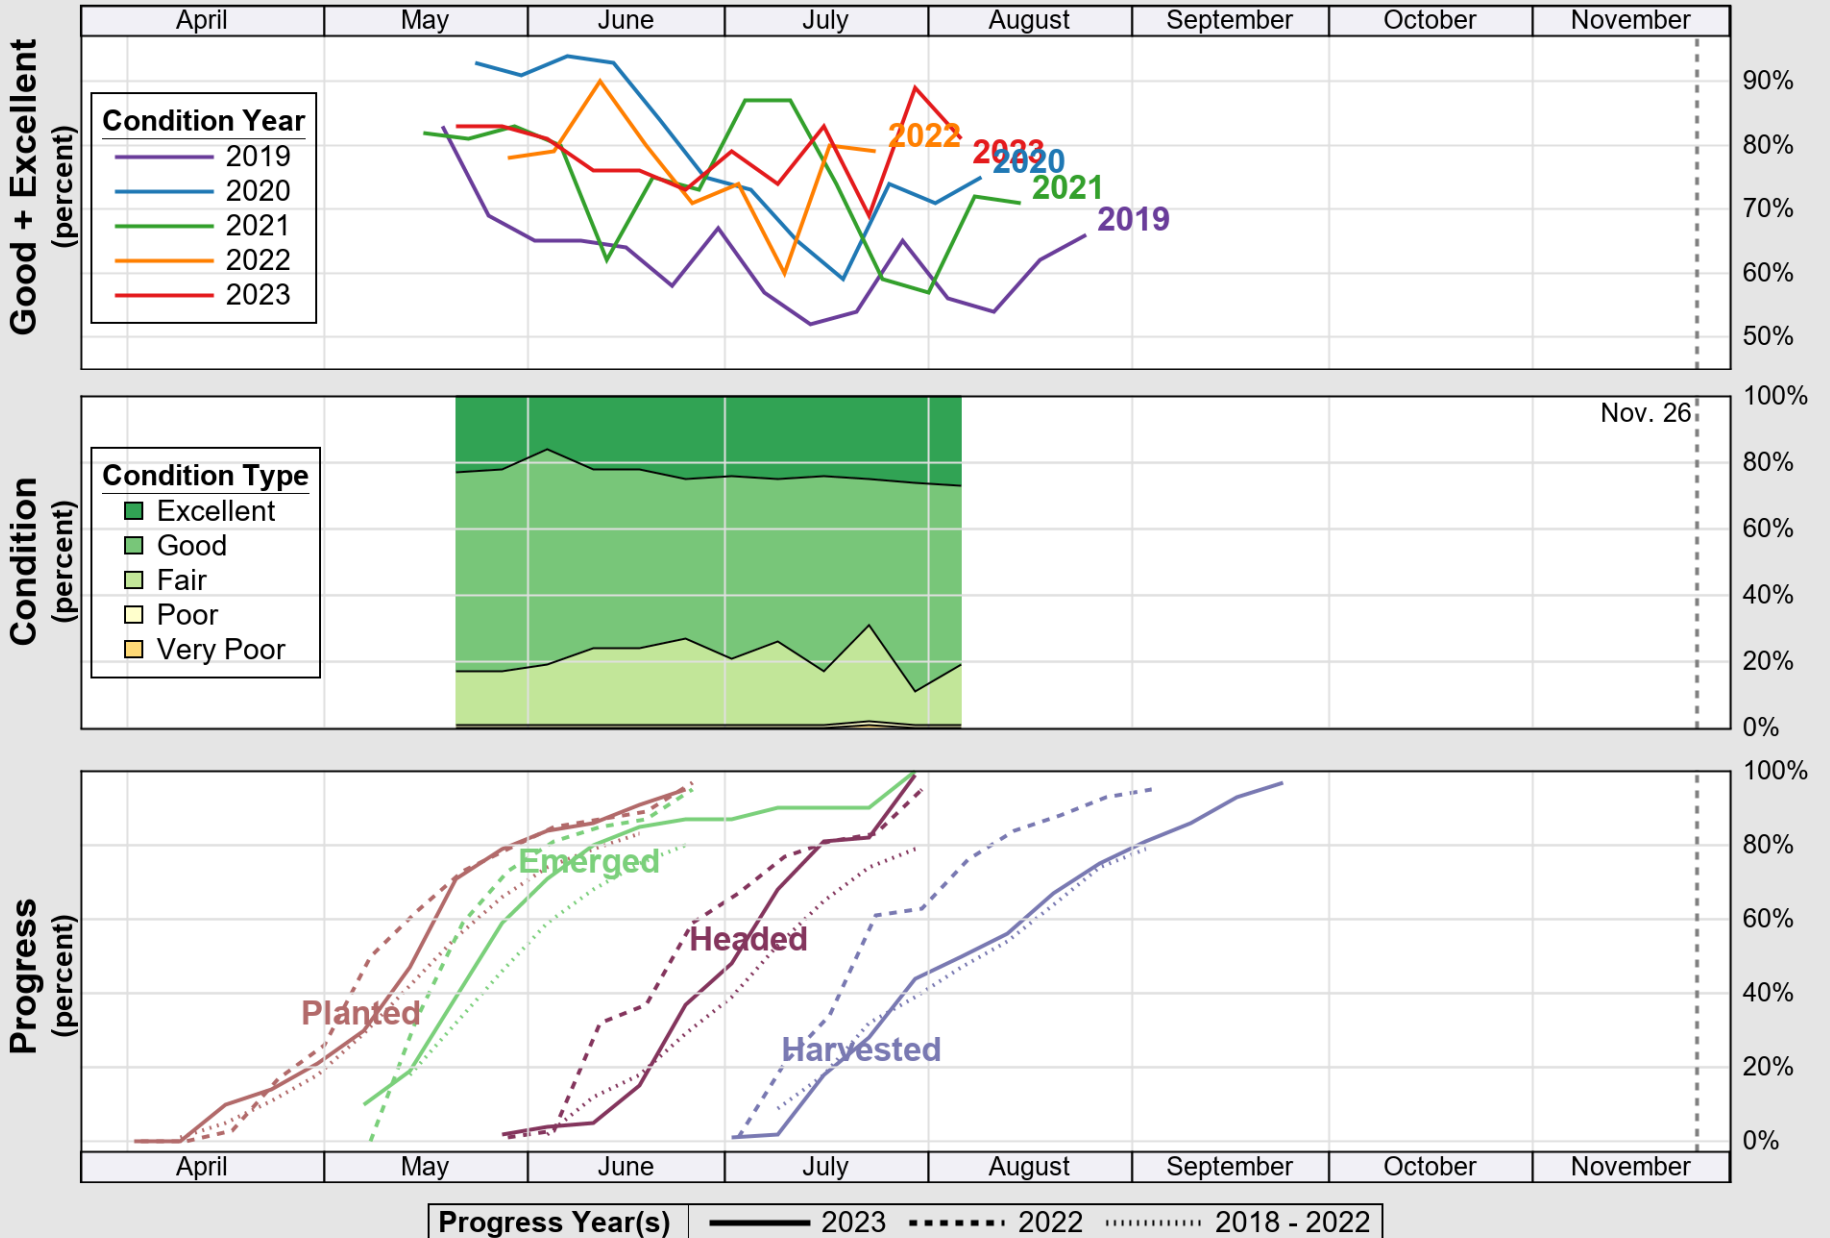

USDA

Crop Progress and Condition: Barley in New York , 2023

NASS

Source: National Agricultural Statistics Service (NASS), Crop Progress Report

USDA

Crop Progress and Condition: Corn in New York , 2023

NASS

Source: National Agricultural Statistics Service (NASS), Crop Progress Report

USDA

Crop Progress and Condition: Oats in New York , 2023

NASS

Progress Year(s) ——— 2023 2022 2018 - 2022

Source: National Agricultural Statistics Service (NASS), Crop Progress Report

USDA

Crop Progress and Condition: Pasture and Range in New York , 2023

NASS

Source: National Agricultural Statistics Service (NASS), Crop Progress Report

USDA

Crop Progress and Condition: Soybeans in New York , 2023

NASS

Source: National Agricultural Statistics Service (NASS), Crop Progress Report