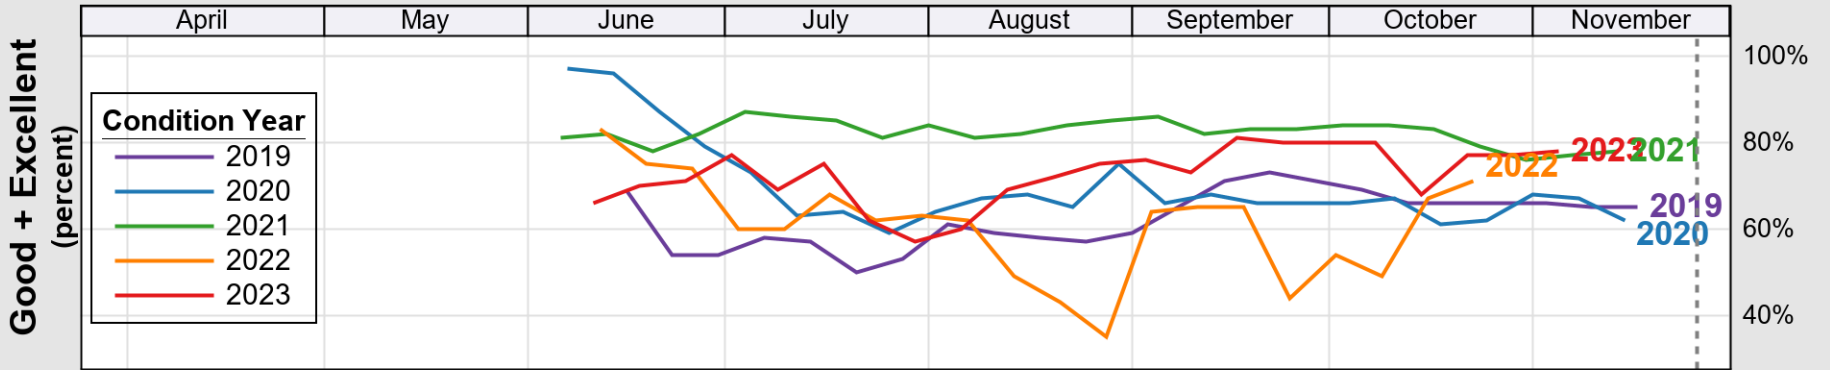

USDA

Crop Progress and Condition: Barley in New York , 2023

NASS

Source: National Agricultural Statistics Service (NASS), Crop Progress Report

USDA

Crop Progress and Condition: Corn in New York , 2023

NASS

Source: National Agricultural Statistics Service (NASS), Crop Progress Report

USDA

Crop Progress and Condition: Oats in New York , 2023

NASS

Progress Year(s) ——— 2023 2022 2018 - 2022

Source: National Agricultural Statistics Service (NASS), Crop Progress Report

USDA

Crop Progress and Condition: Pasture and Range in New York , 2023