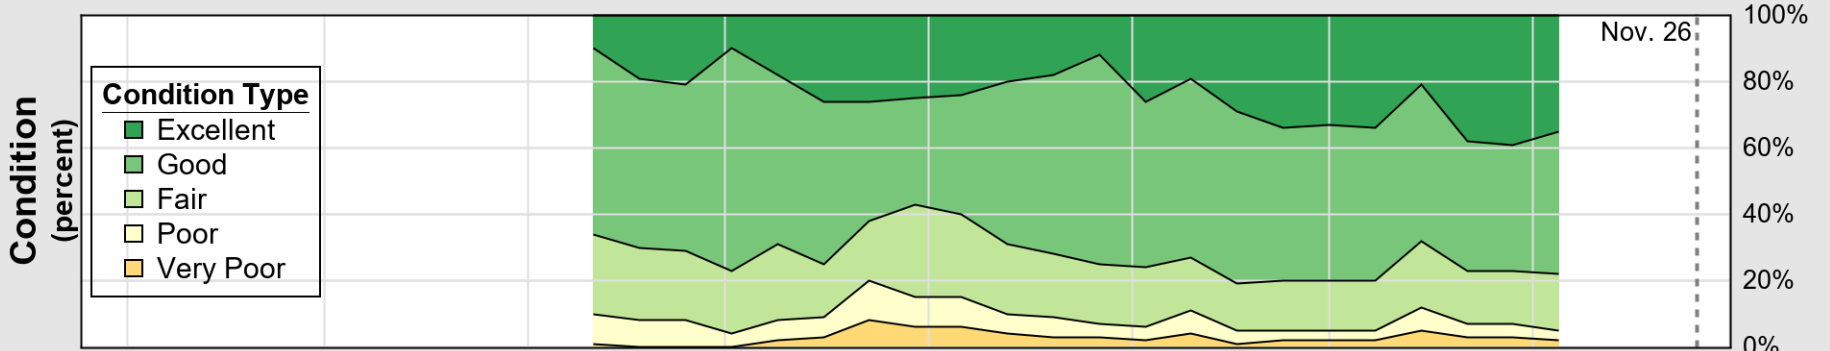

USDA

Crop Progress and Condition: Barley in New York , 2023

NASS

Source: National Agricultural Statistics Service (NASS), Crop Progress Report

USDA

Crop Progress and Condition: Corn in New York , 2023

NASS

Source: National Agricultural Statistics Service (NASS), Crop Progress Report