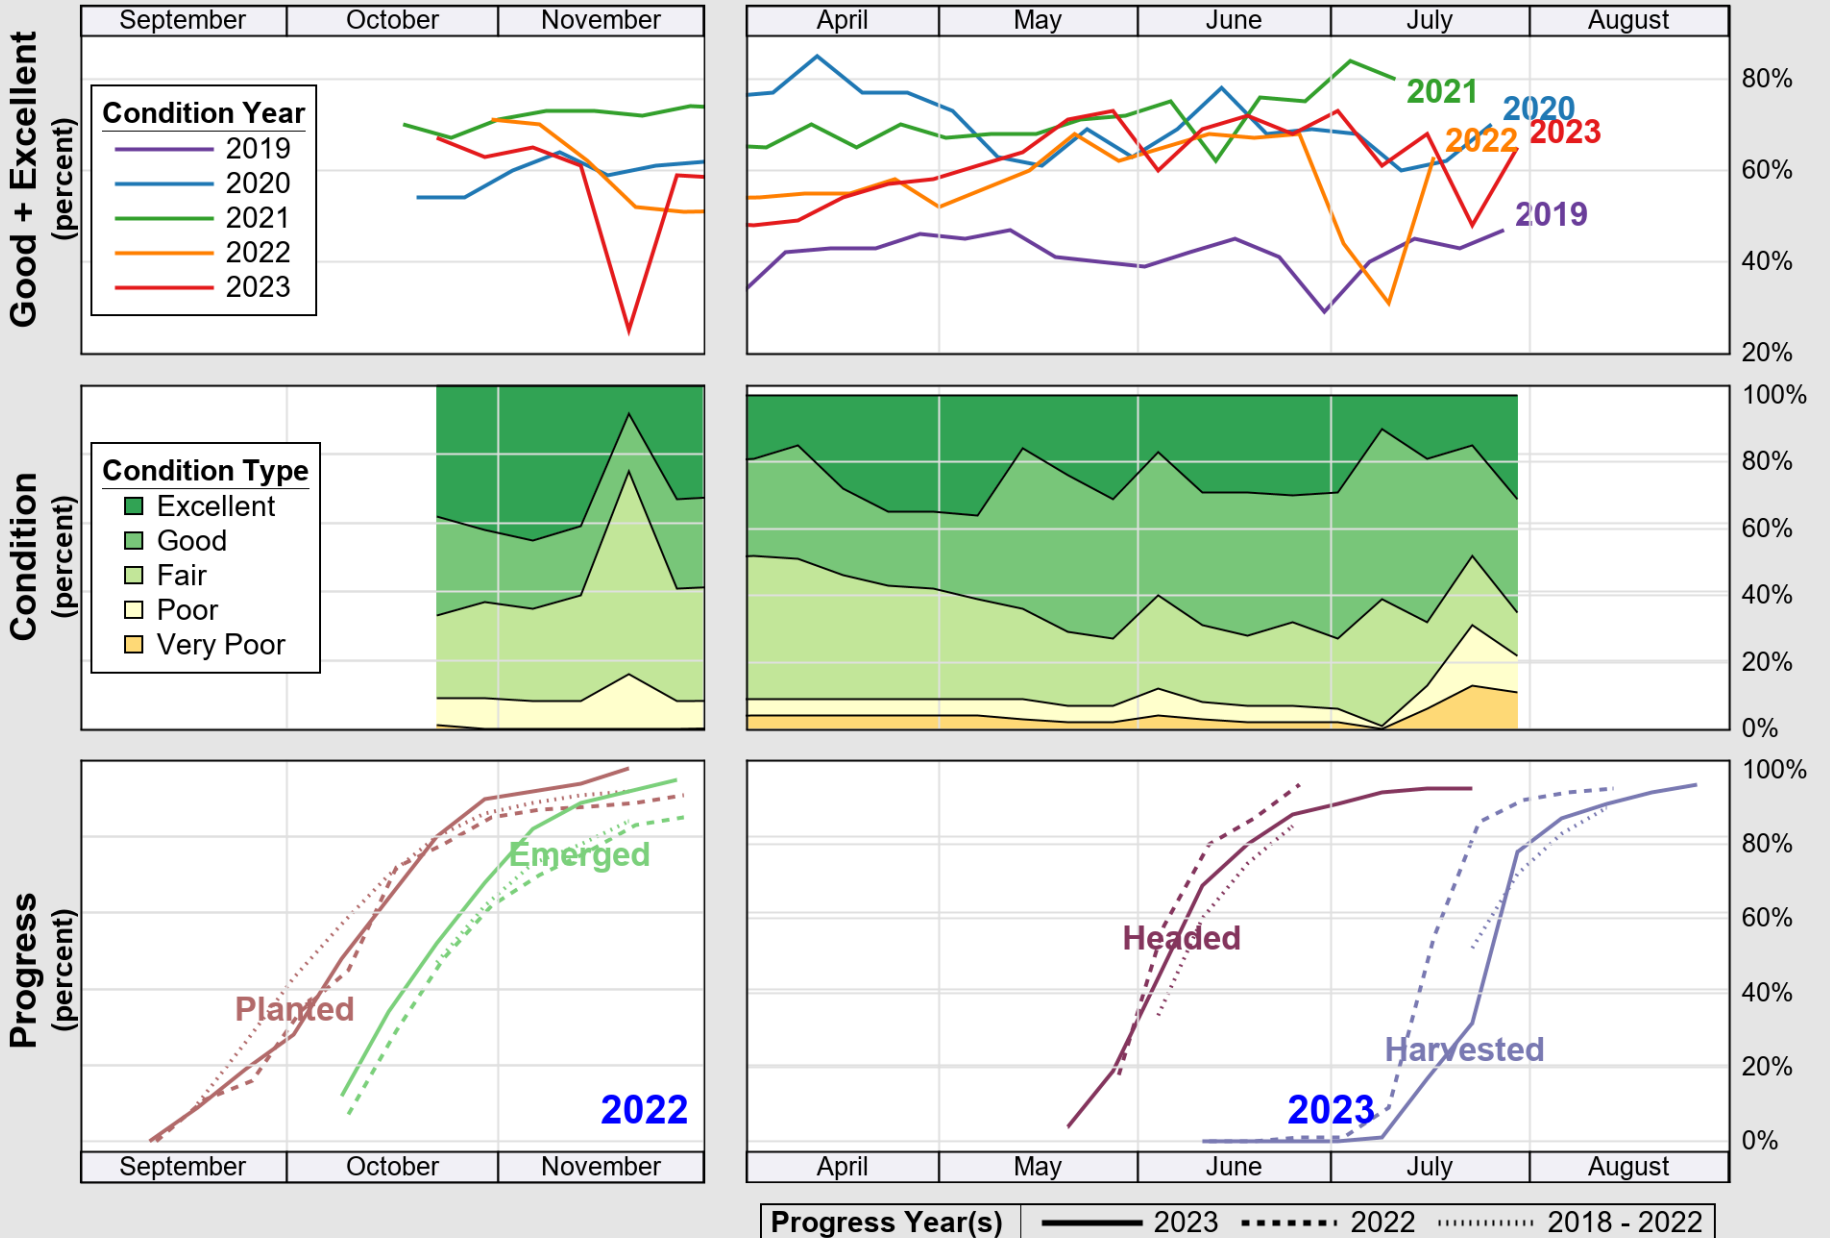

USDA

Crop Progress and Condition: Barley in New York , 2023

NASS

Source: National Agricultural Statistics Service (NASS), Crop Progress Report

USDA

Crop Progress and Condition: Corn in New York , 2023

NASS

Source: National Agricultural Statistics Service (NASS), Crop Progress Report

USDA

Crop Progress and Condition: Oats in New York , 2023

NASS

Progress Year(s) ——— 2023 2022 2018 - 2022

Source: National Agricultural Statistics Service (NASS), Crop Progress Report

USDA

Crop Progress and Condition: Pasture and Range in New York , 2023

NASS

Source: National Agricultural Statistics Service (NASS), Crop Progress Report

USDA

Crop Progress and Condition: Soybeans in New York , 2023

NASS

Source: National Agricultural Statistics Service (NASS), Crop Progress Report

USDA

Crop Progress and Condition: Winter Wheat in New York , 2023

NASS

Source: National Agricultural Statistics Service (NASS), Crop Progress Report