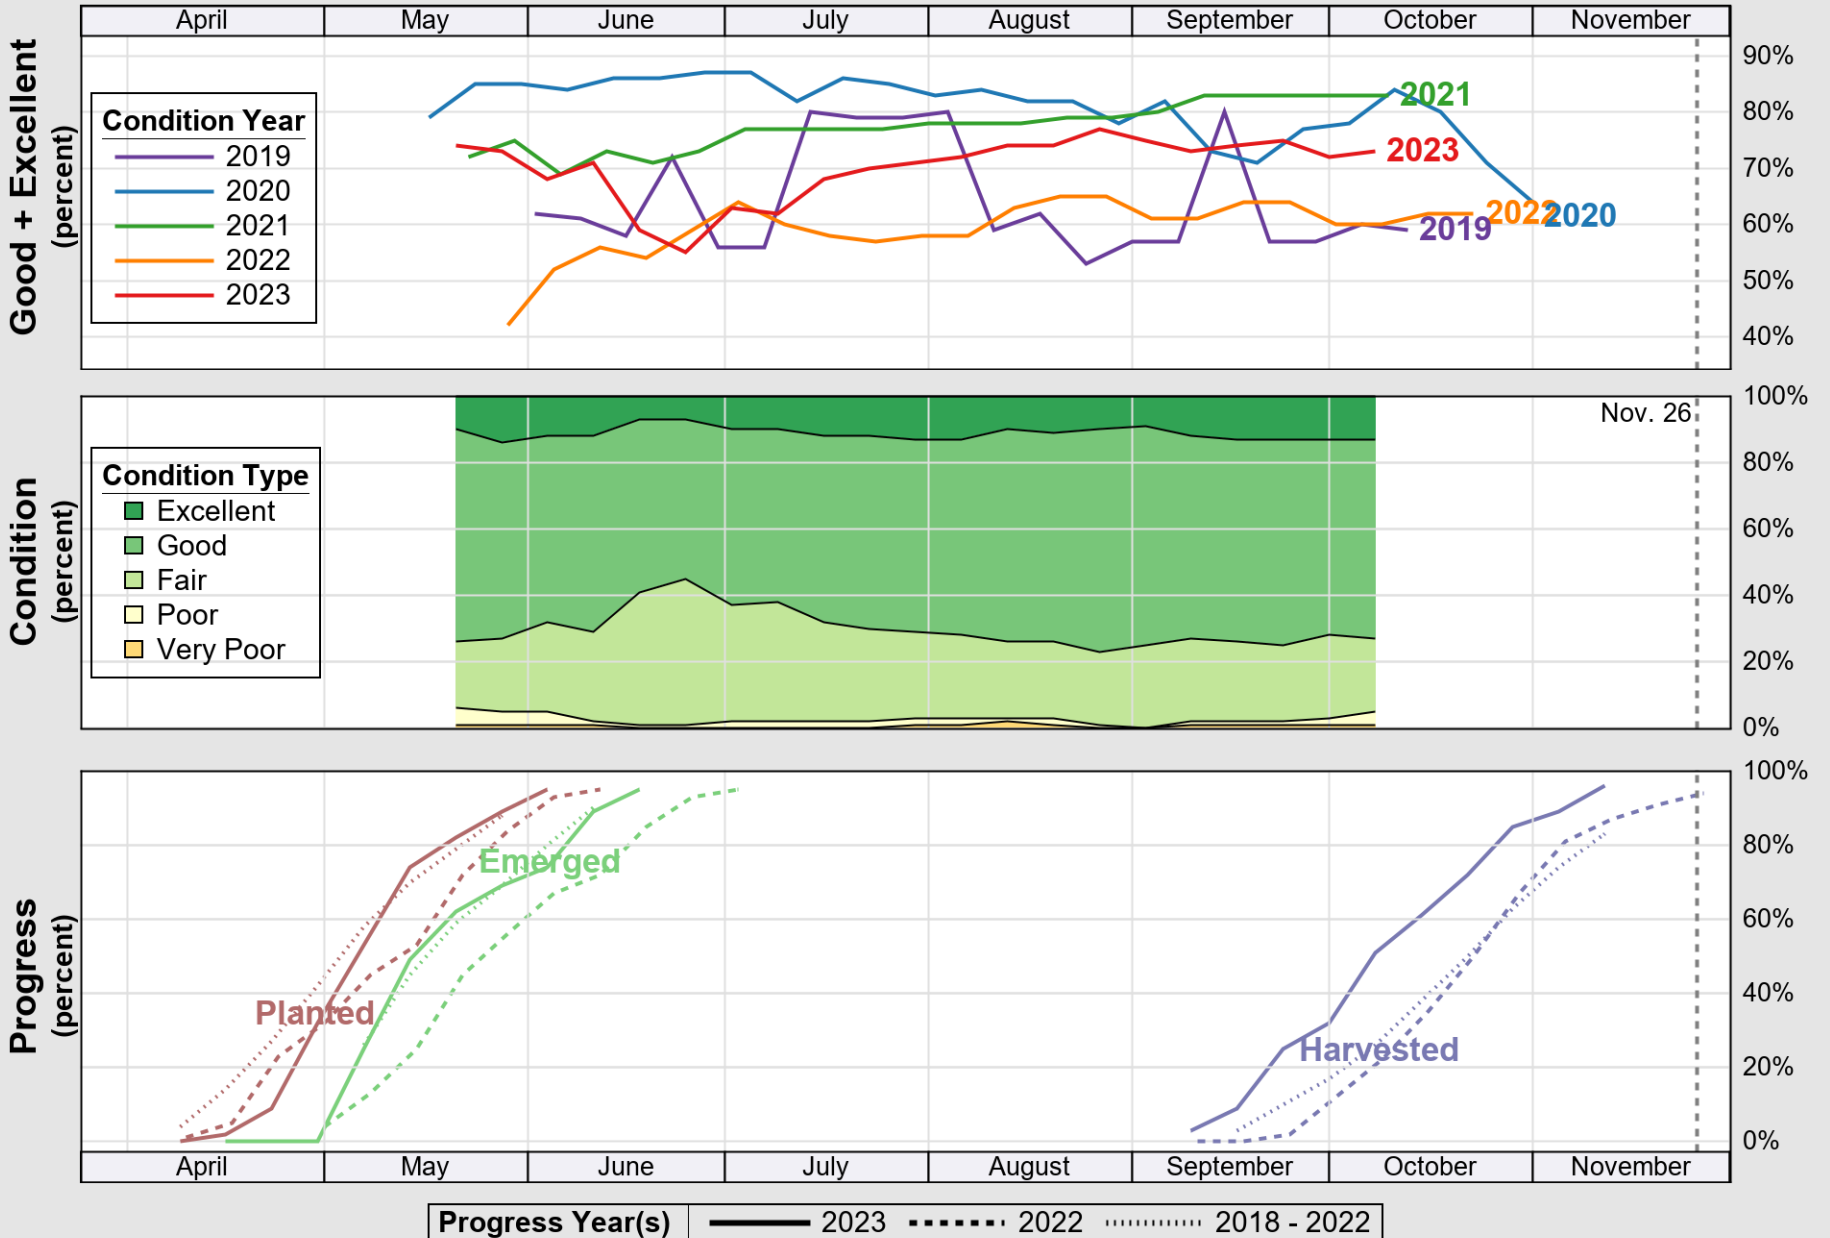

USDA

Crop Progress and Condition: Barley in Oregon , 2023

NASS

Source: National Agricultural Statistics Service (NASS), Crop Progress Report

USDA

Crop Progress and Condition: Corn in Oregon , 2023

NASS

Source: National Agricultural Statistics Service (NASS), Crop Progress Report

USDA

Crop Progress and Condition: Oats in Oregon , 2023

NASS

Source: National Agricultural Statistics Service (NASS), Crop Progress Report

USDA

Crop Progress and Condition: Pasture and Range in Oregon , 2023

NASS

Source: National Agricultural Statistics Service (NASS), Crop Progress Report

USDA

Crop Progress and Condition: Spring Wheat in Oregon , 2023

NASS

Source: National Agricultural Statistics Service (NASS), Crop Progress Report

USDA

Crop Progress and Condition: Sugar Beets in Oregon , 2023

NASS

Source: National Agricultural Statistics Service (NASS), Crop Progress Report

USDA

Crop Progress and Condition: Winter Wheat in Oregon , 2023