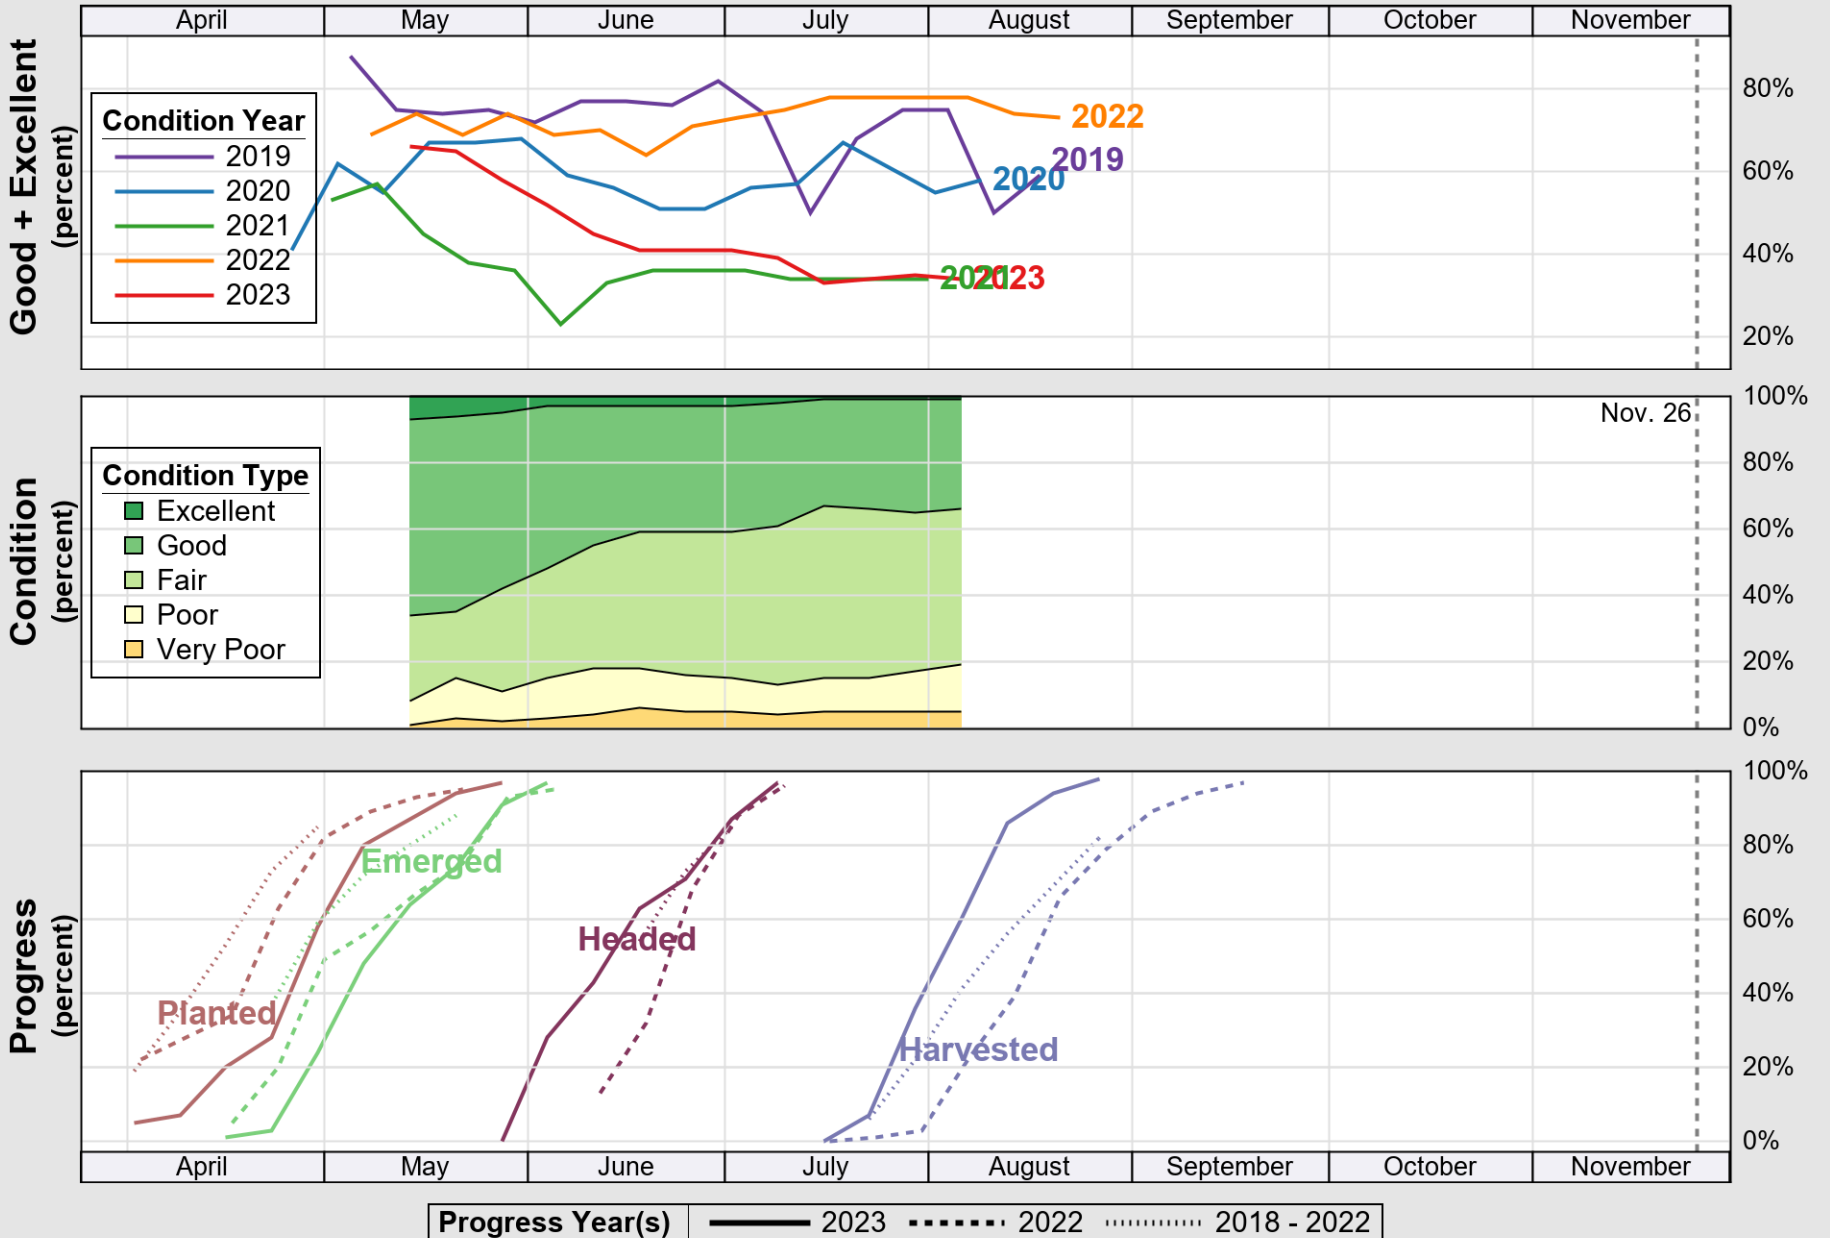

USDA

Crop Progress and Condition: Barley in Oregon , 2023

NASS

Source: National Agricultural Statistics Service (NASS), Crop Progress Report

USDA

Crop Progress and Condition: Corn in Oregon , 2023

NASS

Source: National Agricultural Statistics Service (NASS), Crop Progress Report

USDA

Crop Progress and Condition: Oats in Oregon , 2023

NASS

Source: National Agricultural Statistics Service (NASS), Crop Progress Report

USDA

Crop Progress and Condition: Pasture and Range in Oregon , 2023

NASS

Source: National Agricultural Statistics Service (NASS), Crop Progress Report

USDA

Crop Progress and Condition: Spring Wheat in Oregon , 2023

NASS

Source: National Agricultural Statistics Service (NASS), Crop Progress Report

USDA

Crop Progress and Condition: Sugar Beets in Oregon , 2023

NASS

Source: National Agricultural Statistics Service (NASS), Crop Progress Report

USDA

Crop Progress and Condition: Winter Wheat in Oregon , 2023