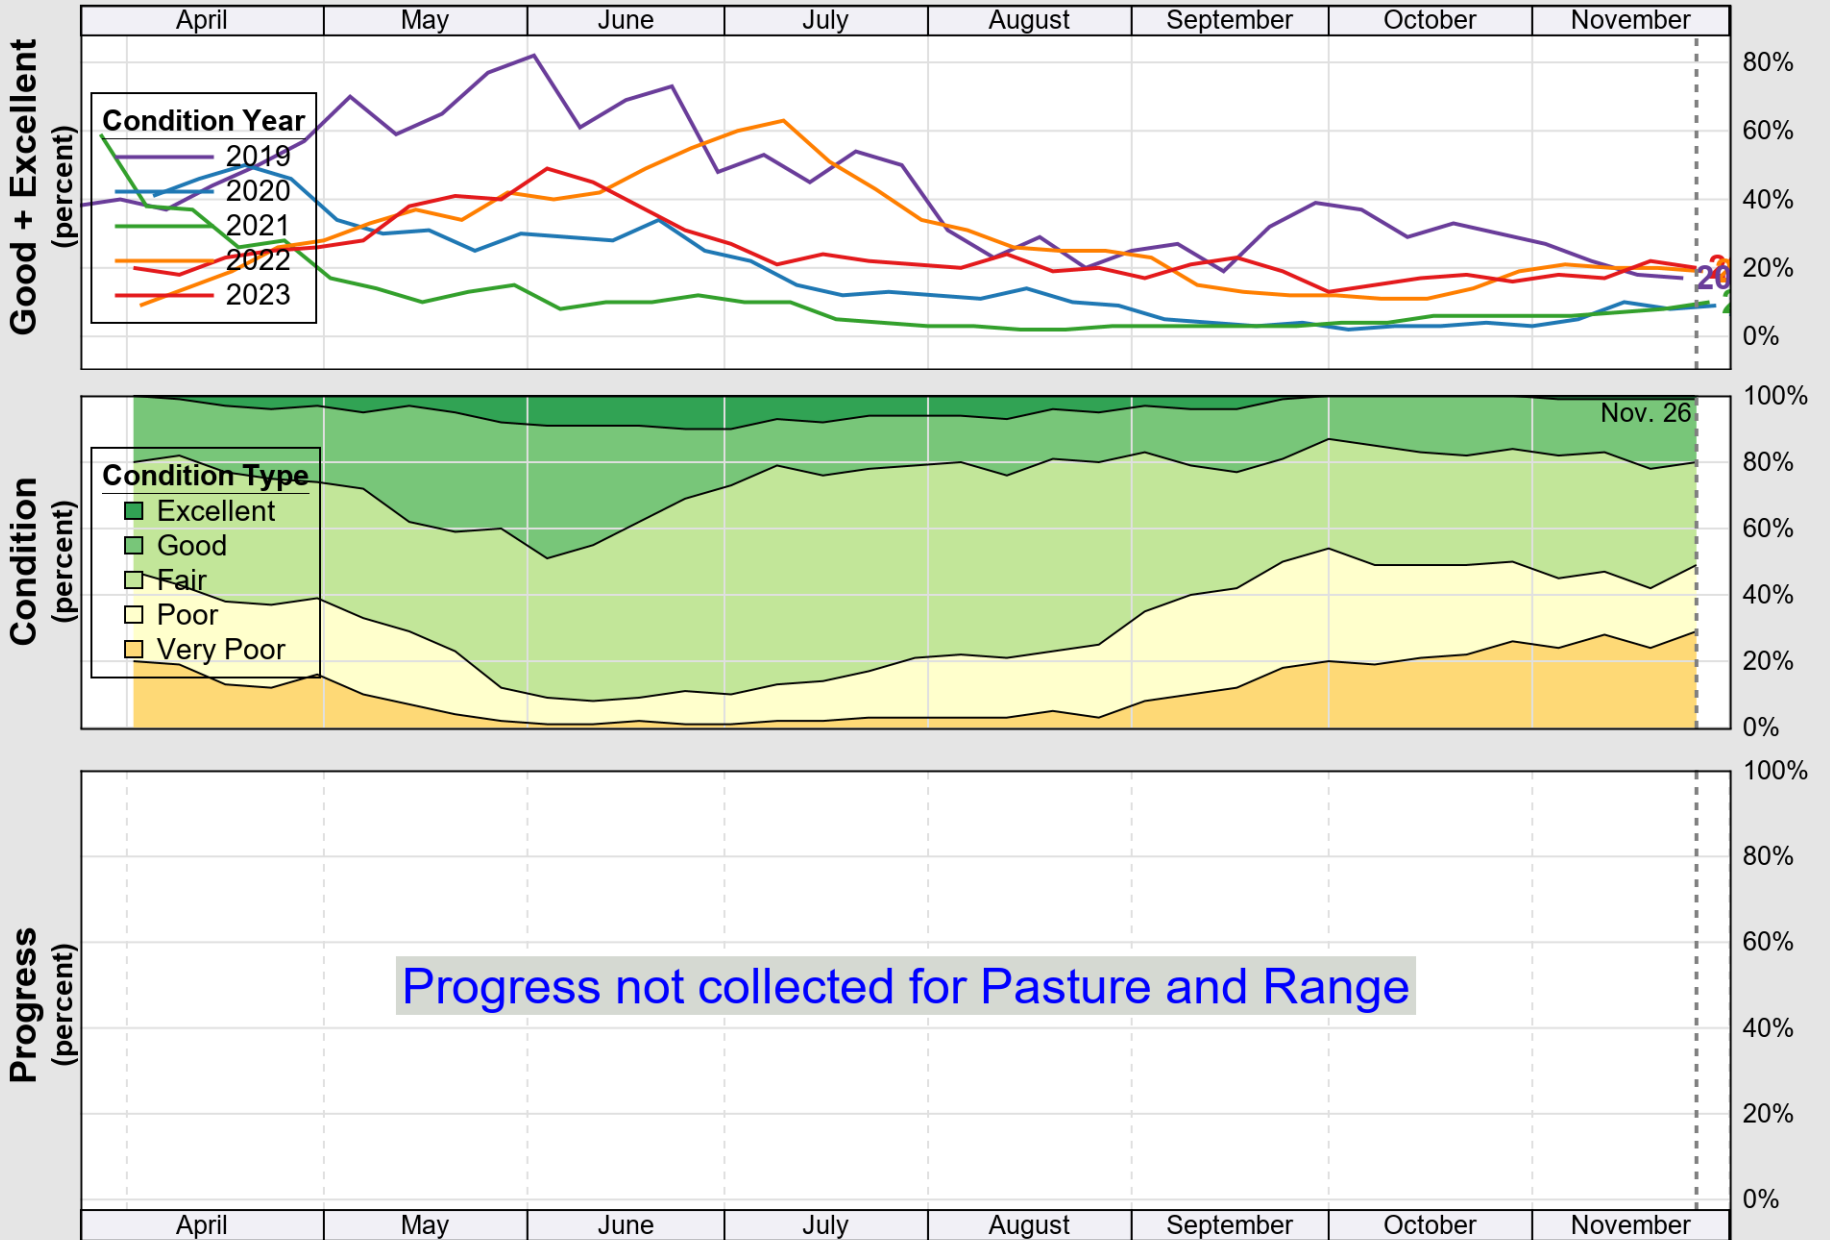

USDA

Crop Progress and Condition: Barley in Oregon , 2023

NASS

Source: National Agricultural Statistics Service (NASS), Crop Progress Report

USDA

Crop Progress and Condition: Corn in Oregon , 2023

NASS

Source: National Agricultural Statistics Service (NASS), Crop Progress Report

USDA

Crop Progress and Condition: Oats in Oregon , 2023

NASS

Source: National Agricultural Statistics Service (NASS), Crop Progress Report

USDA

Crop Progress and Condition: Pasture and Range in Oregon , 2023

NASS

Source: National Agricultural Statistics Service (NASS), Crop Progress Report

USDA

Crop Progress and Condition: Spring Wheat in Oregon , 2023

NASS

Source: National Agricultural Statistics Service (NASS), Crop Progress Report

USDA

Crop Progress and Condition: Sugar Beets in Oregon , 2023

NASS

Source: National Agricultural Statistics Service (NASS), Crop Progress Report

USDA

Crop Progress and Condition: Winter Wheat in Oregon , 2023