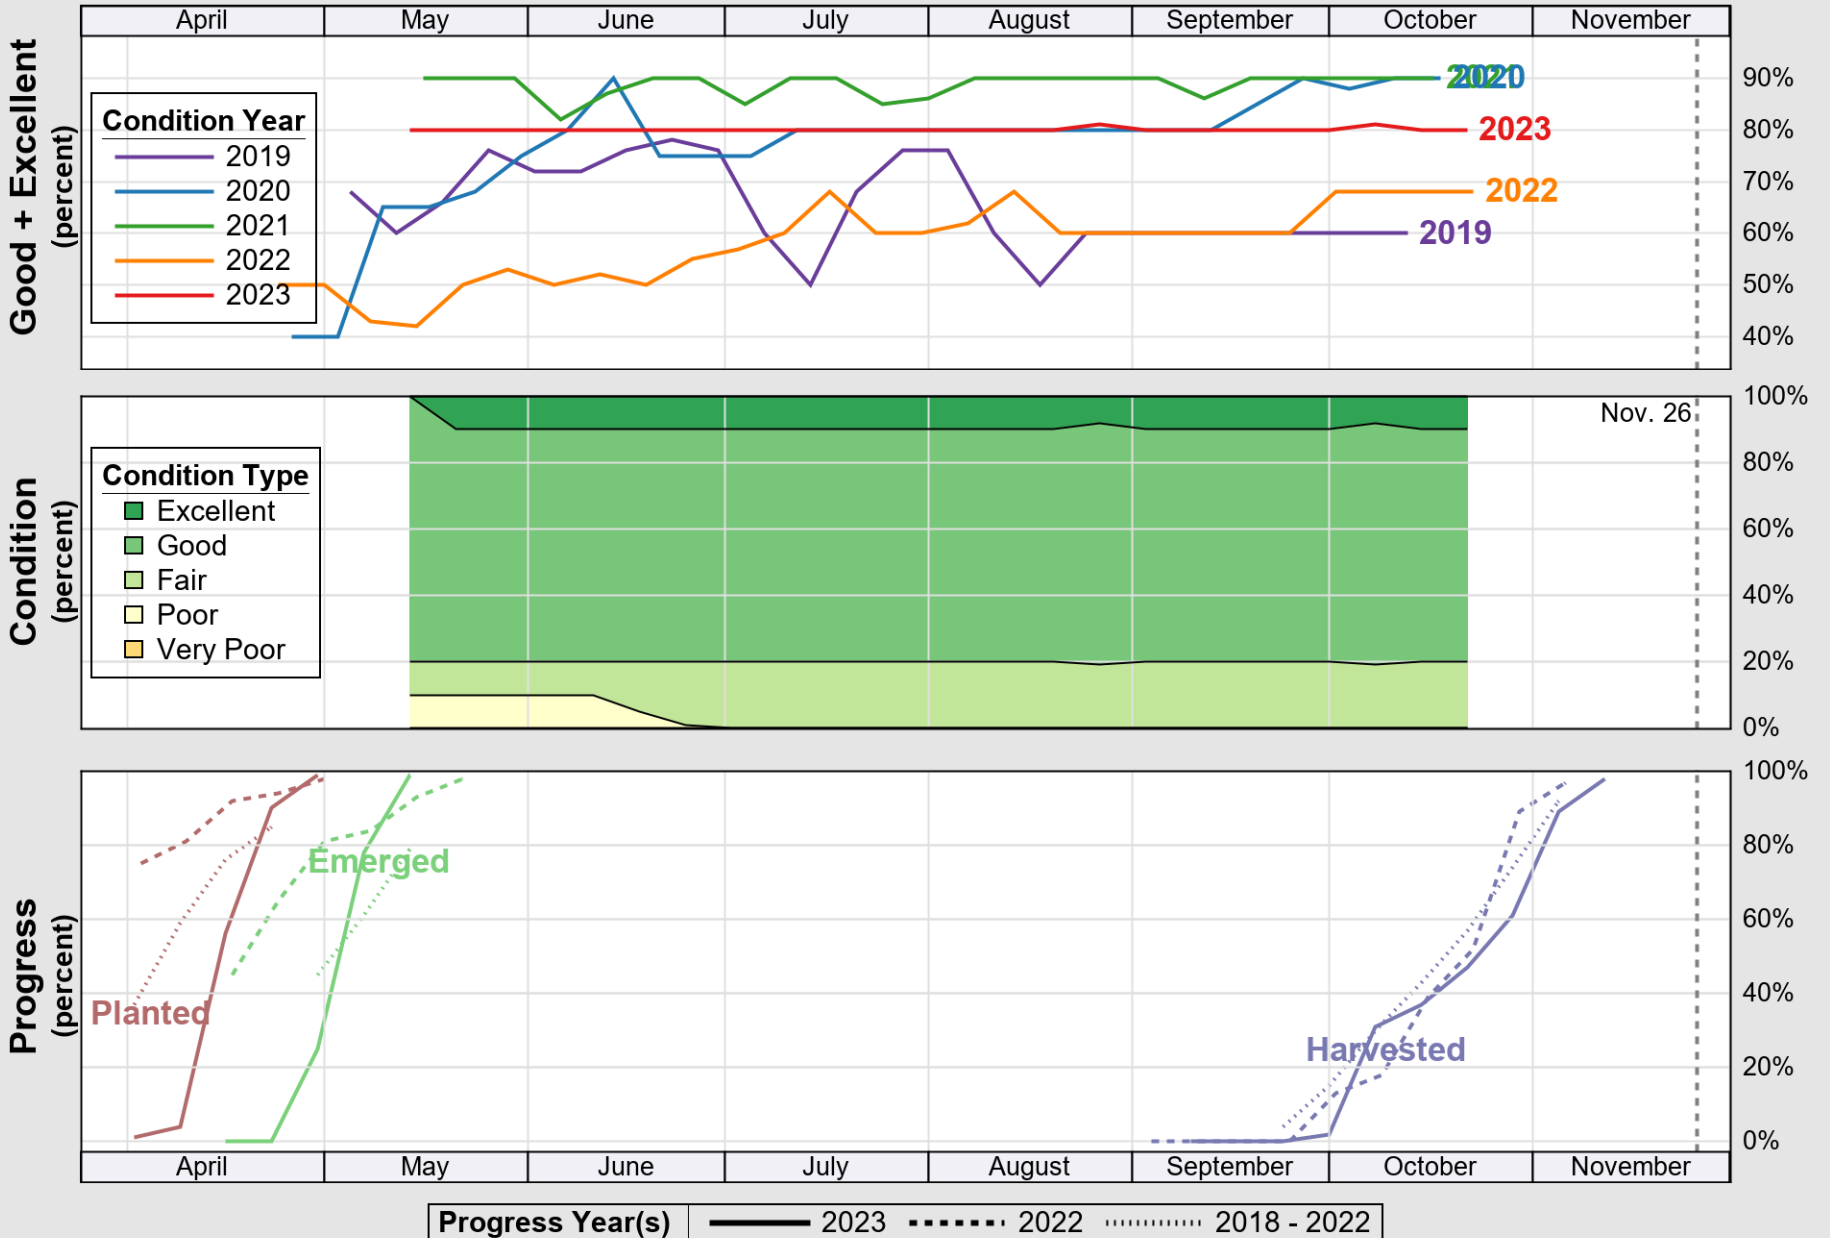

USDA

Crop Progress and Condition: Barley in Oregon , 2023

NASS

Source: National Agricultural Statistics Service (NASS), Crop Progress Report

USDA

Crop Progress and Condition: Corn in Oregon , 2023

NASS

Source: National Agricultural Statistics Service (NASS), Crop Progress Report

USDA

Crop Progress and Condition: Oats in Oregon , 2023

NASS

Source: National Agricultural Statistics Service (NASS), Crop Progress Report

USDA

Crop Progress and Condition: Pasture and Range in Oregon , 2023

NASS

Source: National Agricultural Statistics Service (NASS), Crop Progress Report

USDA

Crop Progress and Condition: Spring Wheat in Oregon , 2023

NASS

Source: National Agricultural Statistics Service (NASS), Crop Progress Report

USDA

Crop Progress and Condition: Sugar Beets in Oregon , 2023

NASS

Source: National Agricultural Statistics Service (NASS), Crop Progress Report

USDA

Crop Progress and Condition: Winter Wheat in Oregon , 2023