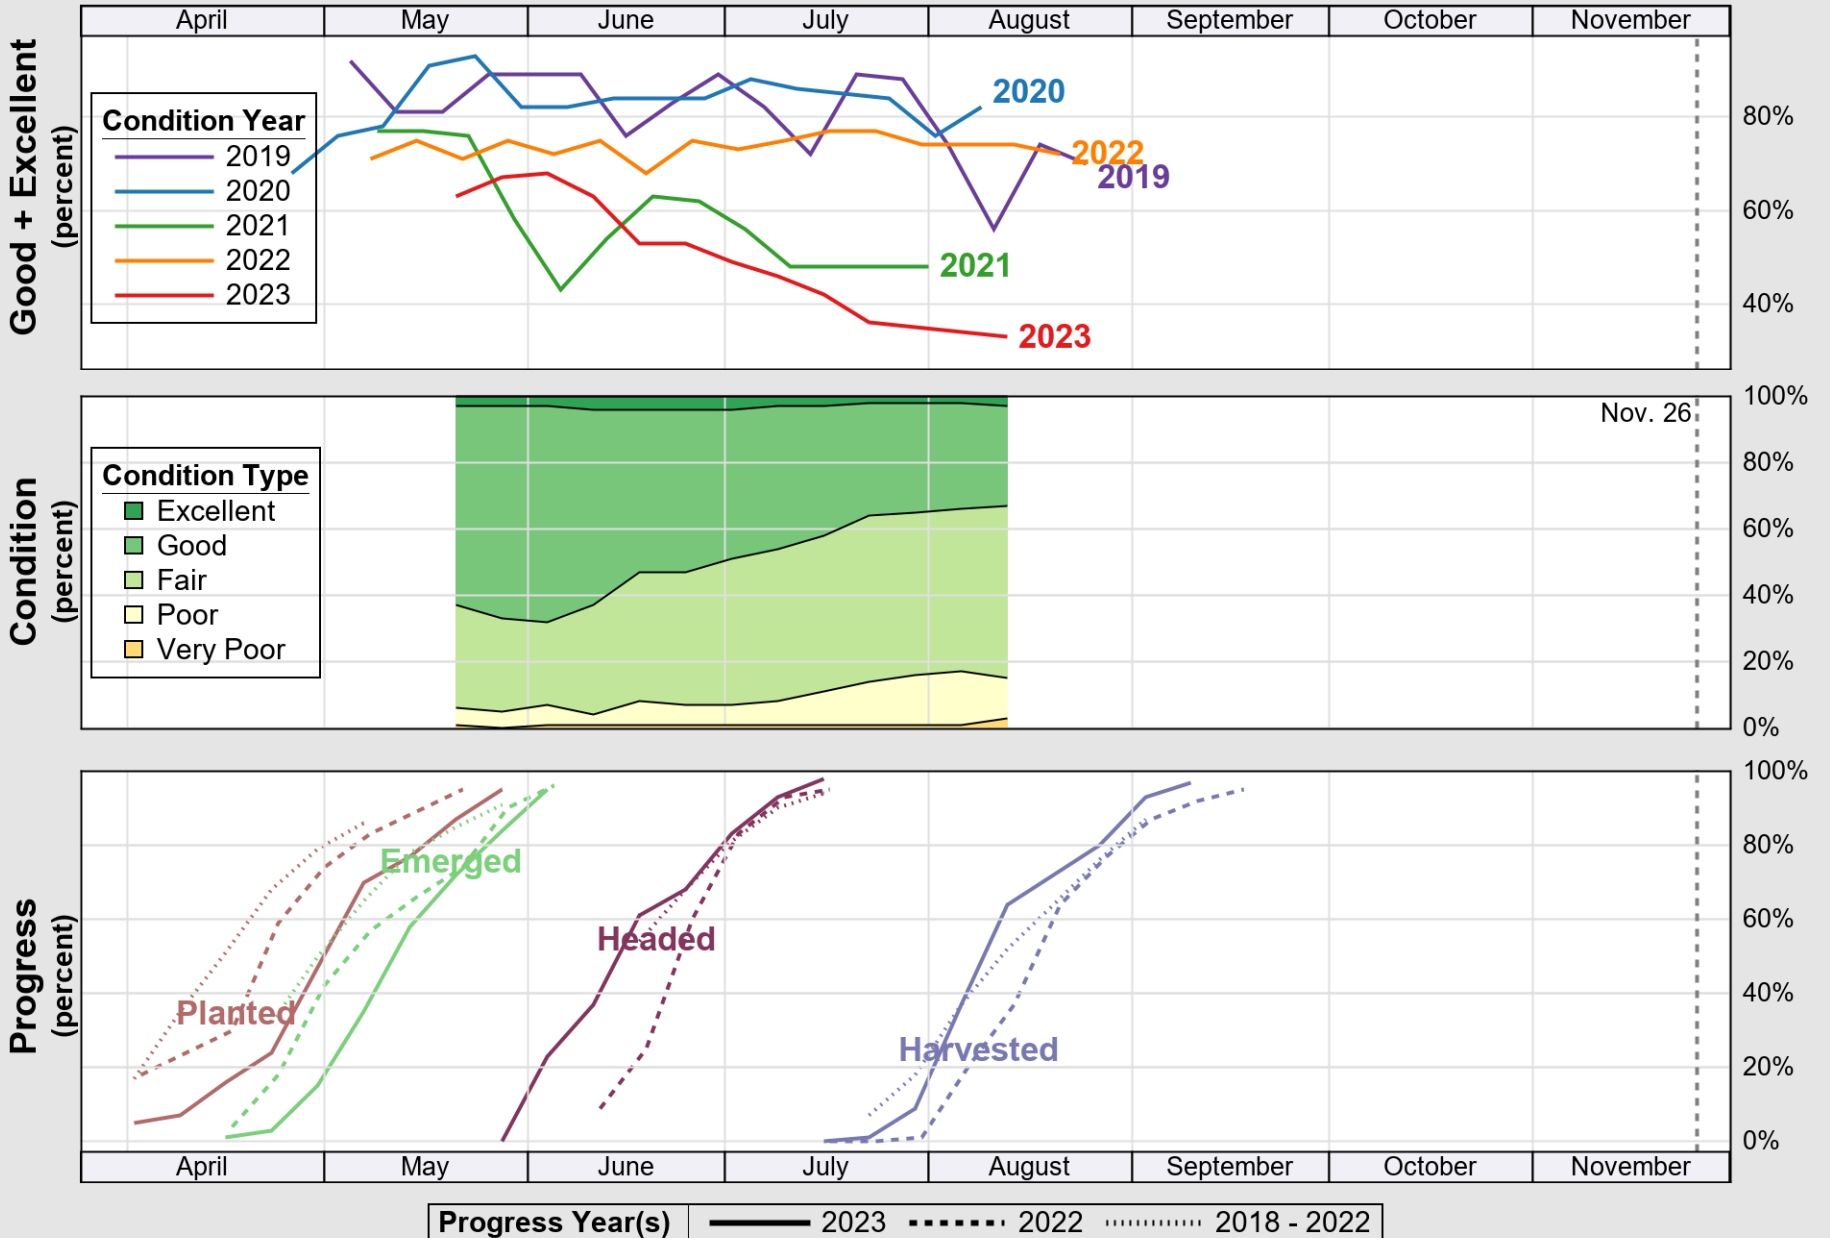

USDA

Crop Progress and Condition: Barley in Oregon , 2023

NASS

Source: National Agricultural Statistics Service (NASS), Crop Progress Report

USDA

Crop Progress and Condition: Corn in Oregon , 2023

NASS

Source: National Agricultural Statistics Service (NASS), Crop Progress Report

USDA

Crop Progress and Condition: Oats in Oregon , 2023

NASS

Source: National Agricultural Statistics Service (NASS), Crop Progress Report

USDA

Crop Progress and Condition: Pasture and Range in Oregon , 2023

NASS

Source: National Agricultural Statistics Service (NASS), Crop Progress Report

USDA

Crop Progress and Condition: Spring Wheat in Oregon , 2023

NASS

Source: National Agricultural Statistics Service (NASS), Crop Progress Report

USDA

Crop Progress and Condition: Sugar Beets in Oregon , 2023

NASS

Source: National Agricultural Statistics Service (NASS), Crop Progress Report

USDA

Crop Progress and Condition: Winter Wheat in Oregon , 2023