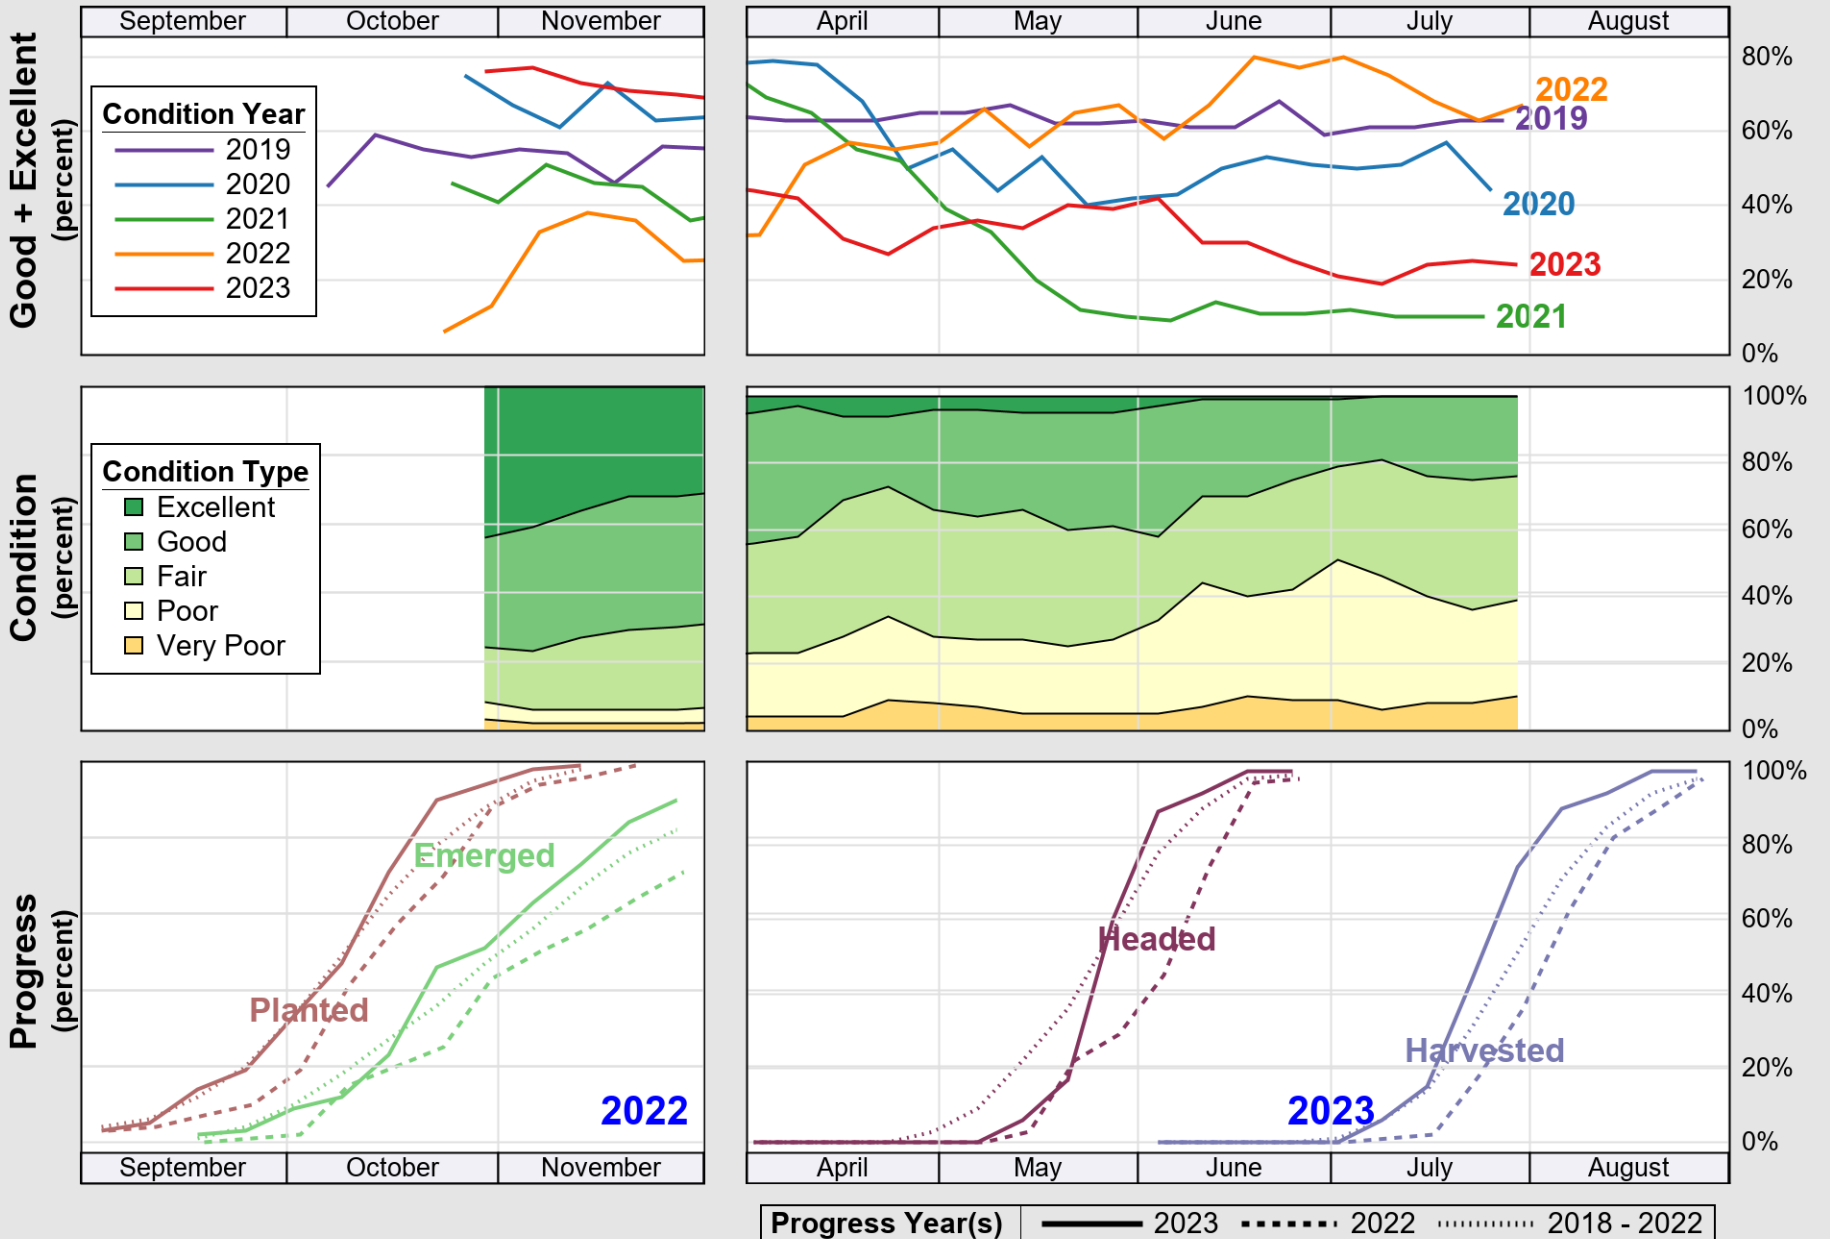

USDA

Crop Progress and Condition: Barley in Oregon , 2023

NASS

Source: National Agricultural Statistics Service (NASS), Crop Progress Report

USDA

Crop Progress and Condition: Corn in Oregon , 2023

NASS

Source: National Agricultural Statistics Service (NASS), Crop Progress Report

NASS

Source: National Agricultural Statistics Service (NASS), Crop Progress Report

USDA

Crop Progress and Condition: Spring Wheat in Oregon , 2023

NASS

Source: National Agricultural Statistics Service (NASS), Crop Progress Report

USDA

Crop Progress and Condition: Sugar Beets in Oregon , 2023

NASS

Source: National Agricultural Statistics Service (NASS), Crop Progress Report

USDA

Crop Progress and Condition: Winter Wheat in Oregon , 2023

NASS

Source: National Agricultural Statistics Service (NASS), Crop Progress Report