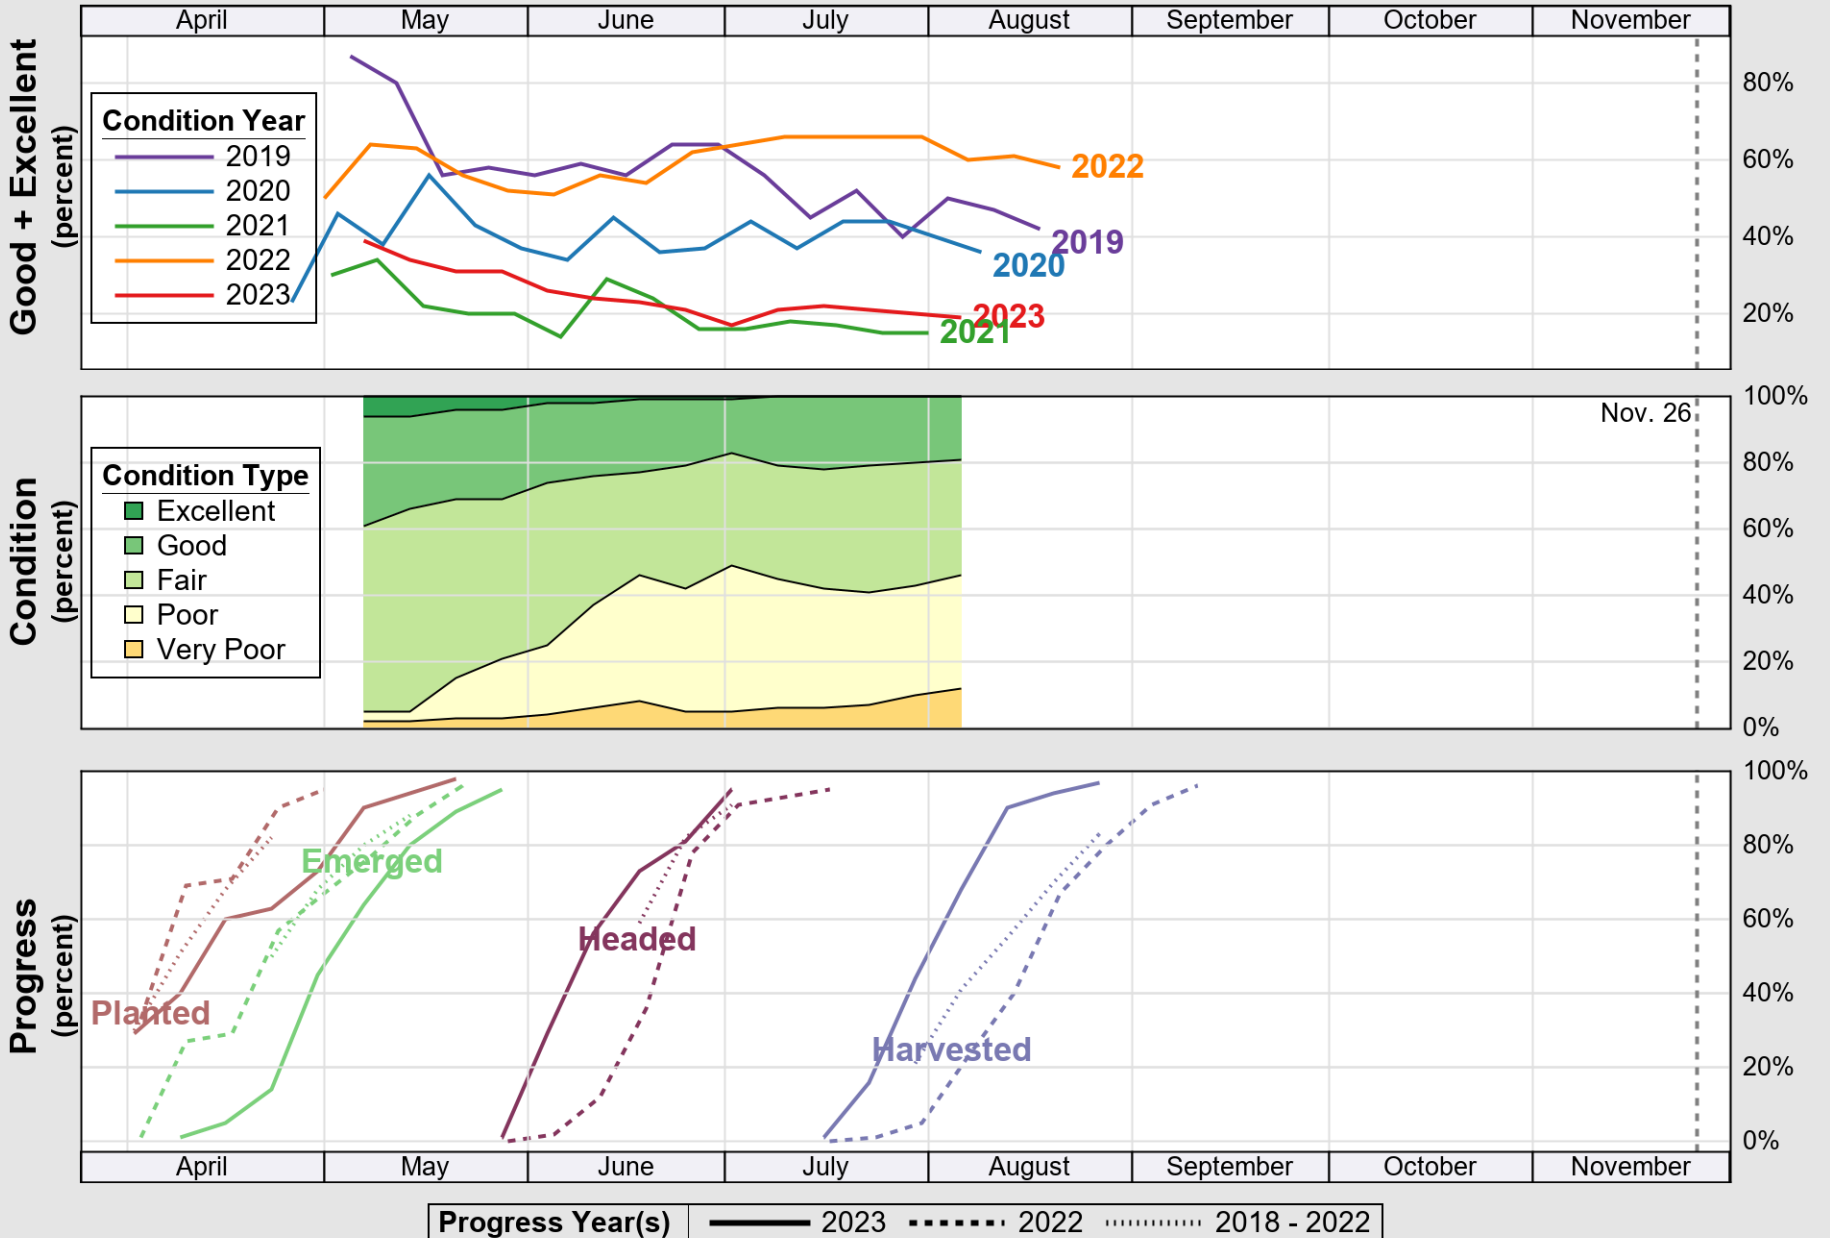

USDA

Crop Progress and Condition: Barley in Oregon , 2023

NASS

Source: National Agricultural Statistics Service (NASS), Crop Progress Report

USDA

Crop Progress and Condition: Corn in Oregon , 2023

NASS

Source: National Agricultural Statistics Service (NASS), Crop Progress Report

USDA

Crop Progress and Condition: Oats in Oregon , 2023

NASS

Source: National Agricultural Statistics Service (NASS), Crop Progress Report

USDA

Crop Progress and Condition: Pasture and Range in Oregon , 2023

NASS

Source: National Agricultural Statistics Service (NASS), Crop Progress Report

USDA

Crop Progress and Condition: Spring Wheat in Oregon , 2023

NASS

Source: National Agricultural Statistics Service (NASS), Crop Progress Report

USDA

Crop Progress and Condition: Sugar Beets in Oregon , 2023

NASS

Source: National Agricultural Statistics Service (NASS), Crop Progress Report

USDA

Crop Progress and Condition: Winter Wheat in Oregon , 2023