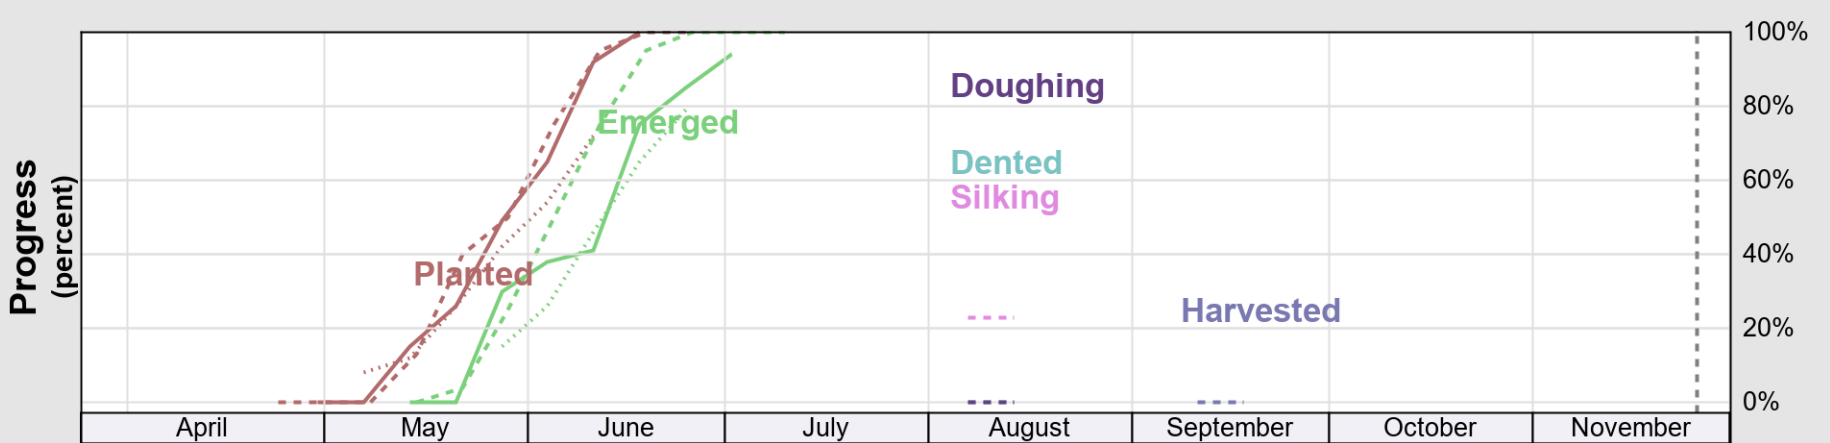

USDA

Crop Progress and Condition: Corn in Rhode Island , 2023

NASS

Progress Year(s) ——— 2023 ····· 2022 ······ 2018 - 2022

Source: National Agricultural Statistics Service (NASS), Crop Progress Report

USDA Crop Progress and Condition: Pasture and Range in Rhode Island , 2023 **NASS**