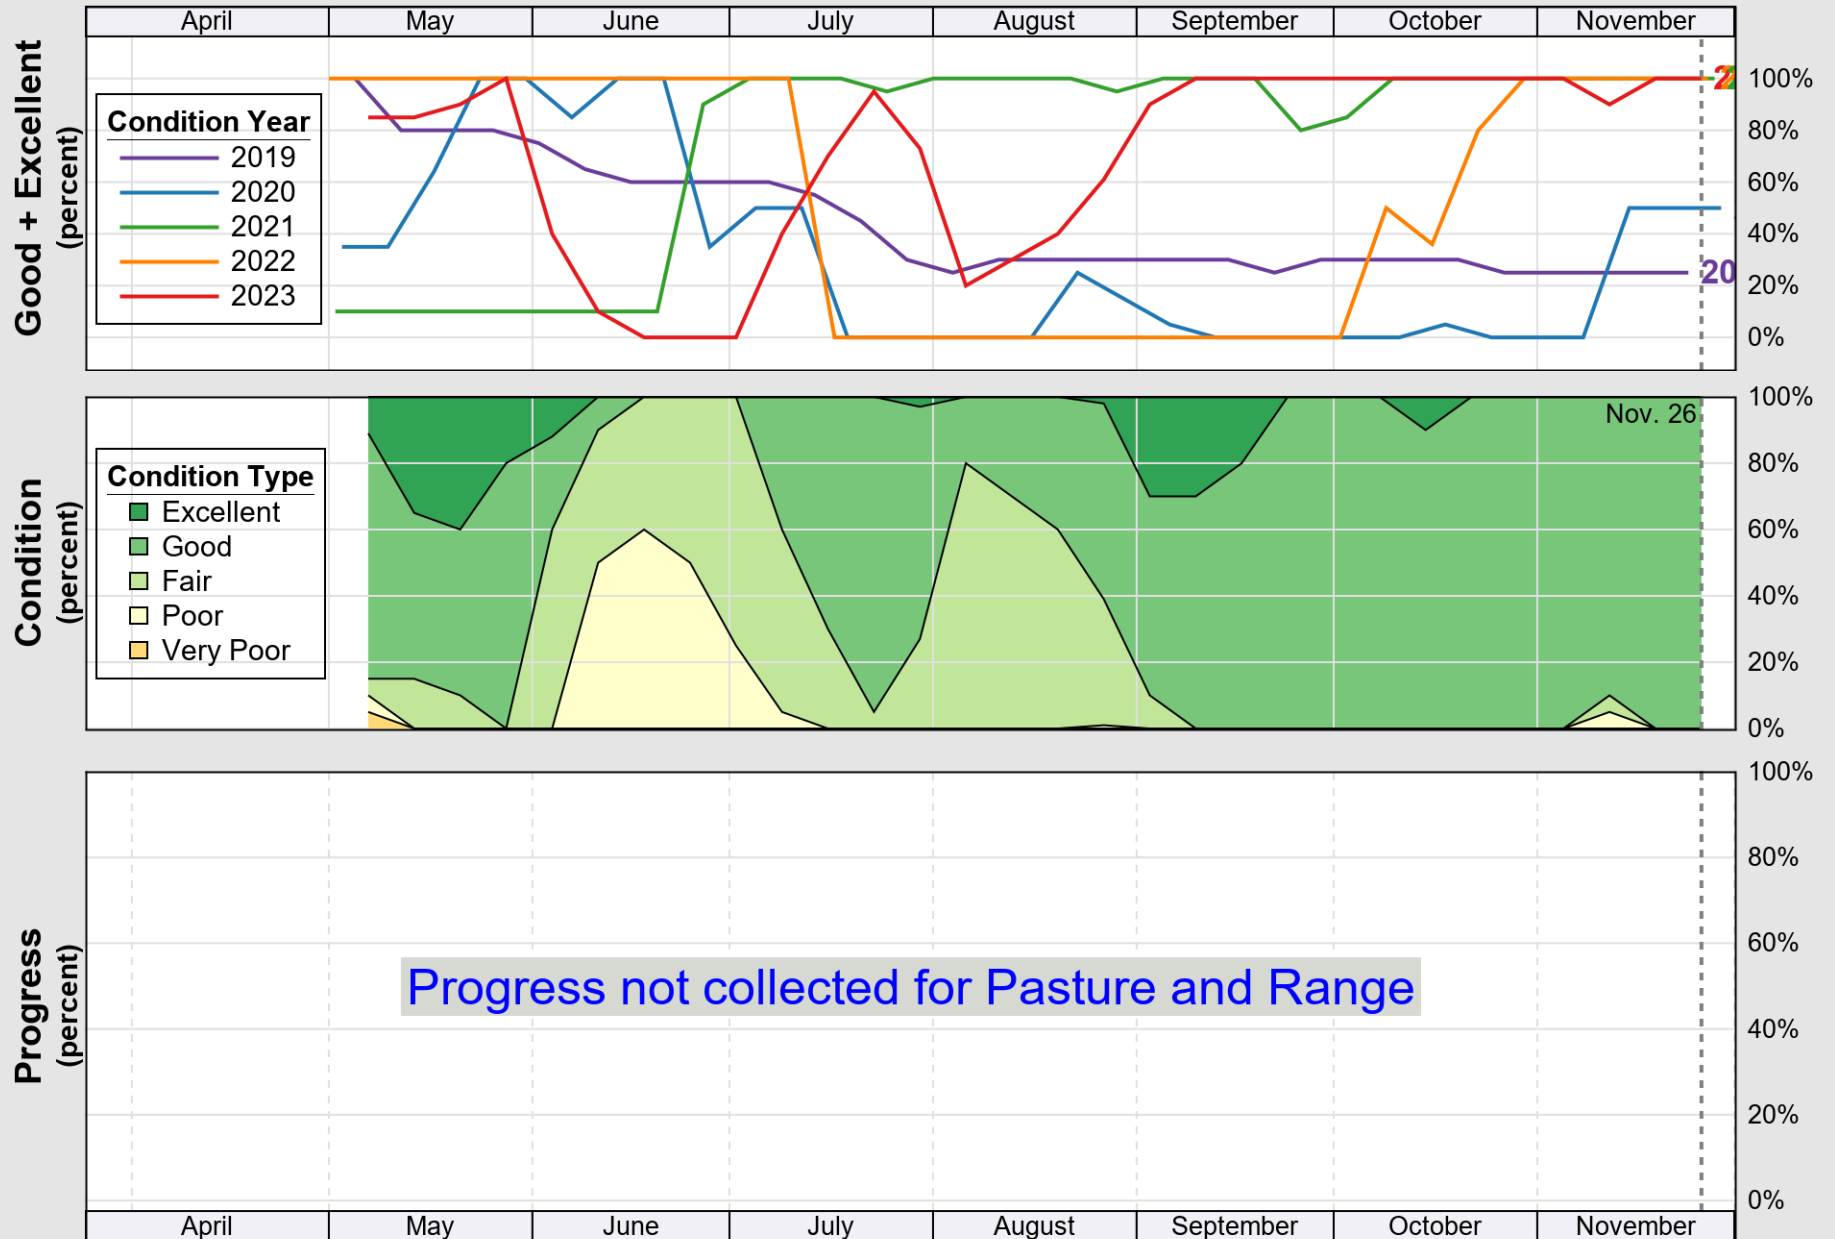

USDA

Crop Progress and Condition: Corn in Rhode Island , 2023

NASS

Progress Year(s) ——— 2023 ····· 2022 ······ 2018 - 2022

Source: National Agricultural Statistics Service (NASS), Crop Progress Report

USDA Crop Progress and Condition: Pasture and Range in Rhode Island , 2023 **NASS**

Source: National Agricultural Statistics Service (NASS), Crop Progress Report