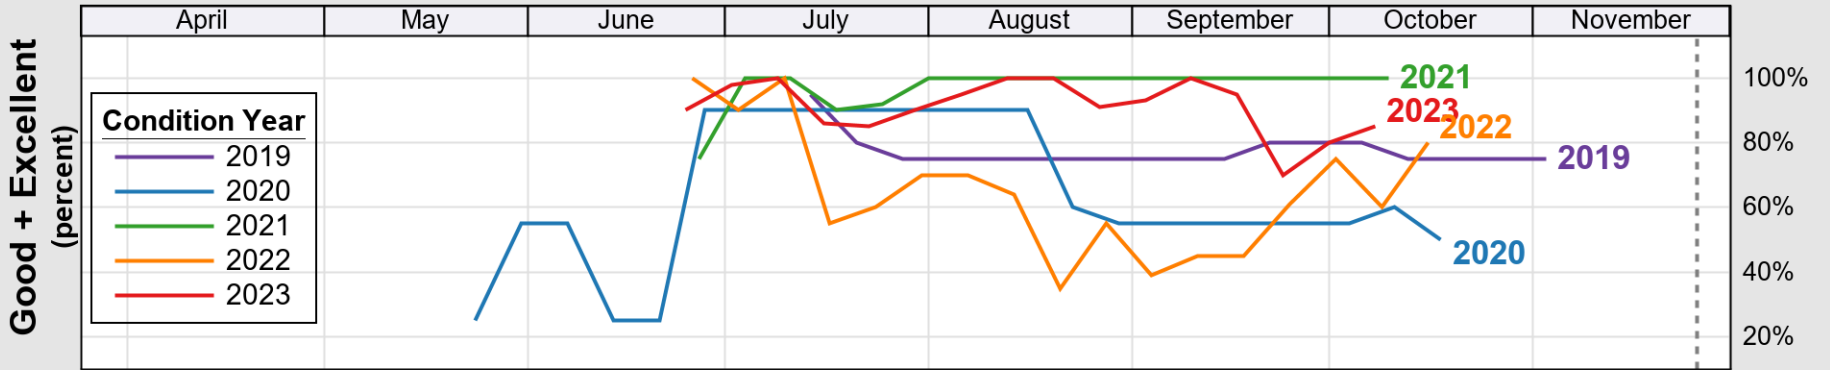

USDA

Crop Progress and Condition: Corn in Rhode Island , 2023

NASS

Progress Year(s) ——— 2023 ····· 2022 ······ 2018 - 2022

Source: National Agricultural Statistics Service (NASS), Crop Progress Report

USDA Crop Progress and Condition: Pasture and Range in Rhode Island , 2023 **NASS**