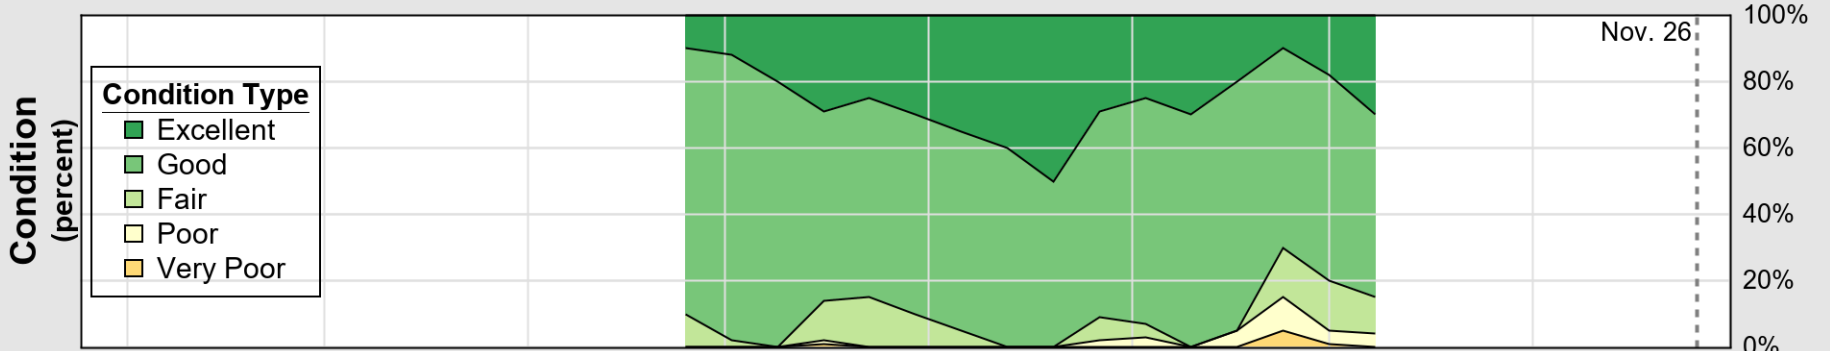

USDA

Crop Progress and Condition: Corn in Rhode Island , 2023

NASS

Progress Year(s) ——— 2023 ····· 2022 ······ 2018 - 2022

Source: National Agricultural Statistics Service (NASS), Crop Progress Report

USDA Crop Progress and Condition: Pasture and Range in Rhode Island , 2023 **NASS**