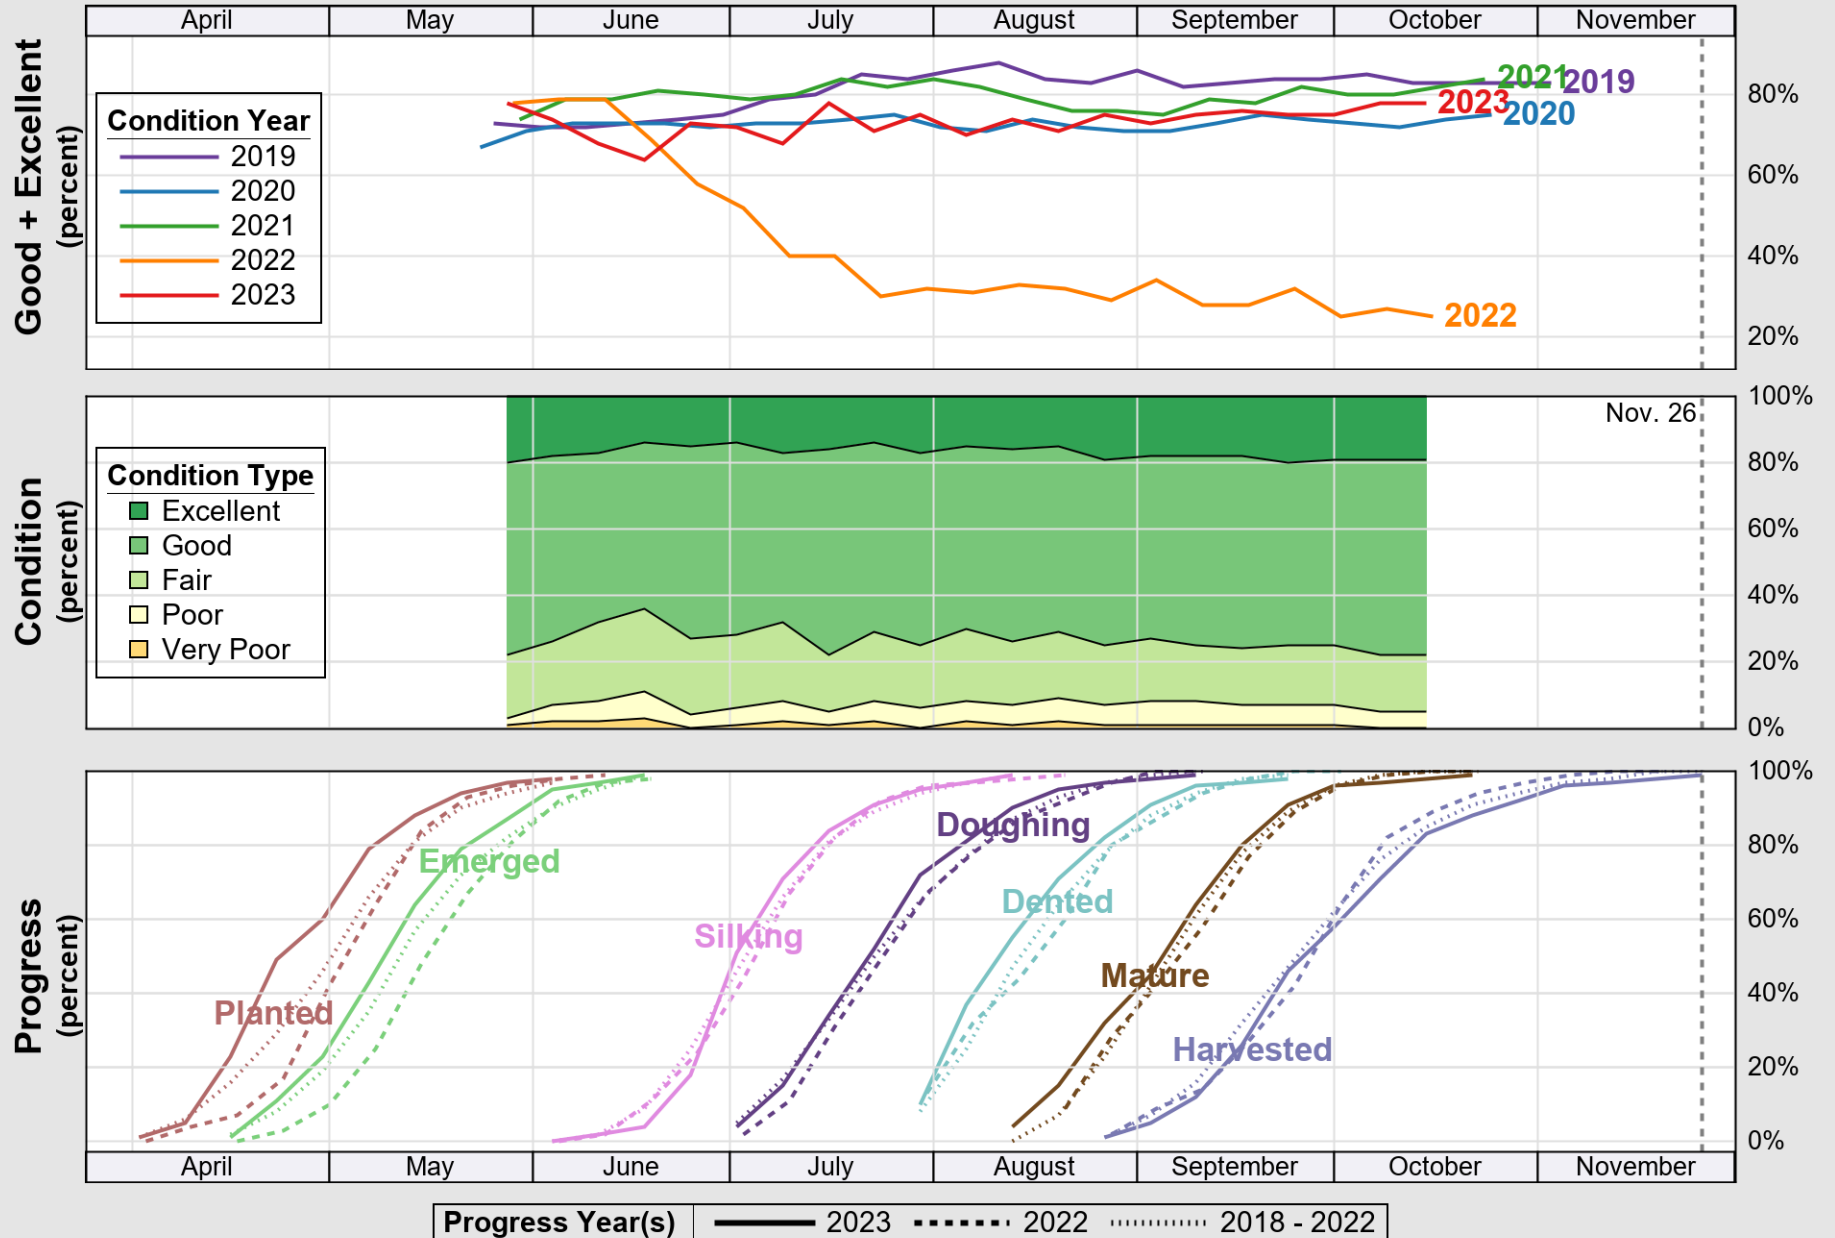

USDA

Crop Progress and Condition: Corn in Tennessee , 2023

NASS

Source: National Agricultural Statistics Service (NASS), Crop Progress Report

USDA

Crop Progress and Condition: Cotton in Tennessee , 2023

NASS

Source: National Agricultural Statistics Service (NASS), Crop Progress Report

USDA

Crop Progress and Condition: Pasture and Range in Tennessee, 2023

NASS

Source: National Agricultural Statistics Service (NASS), Crop Progress Report

USDA

Crop Progress and Condition: Soybeans in Tennessee , 2023

NASS

Source: National Agricultural Statistics Service (NASS), Crop Progress Report

USDA

Crop Progress and Condition: Winter Wheat in Tennessee , 2023

NASS

Source: National Agricultural Statistics Service (NASS), Crop Progress Report