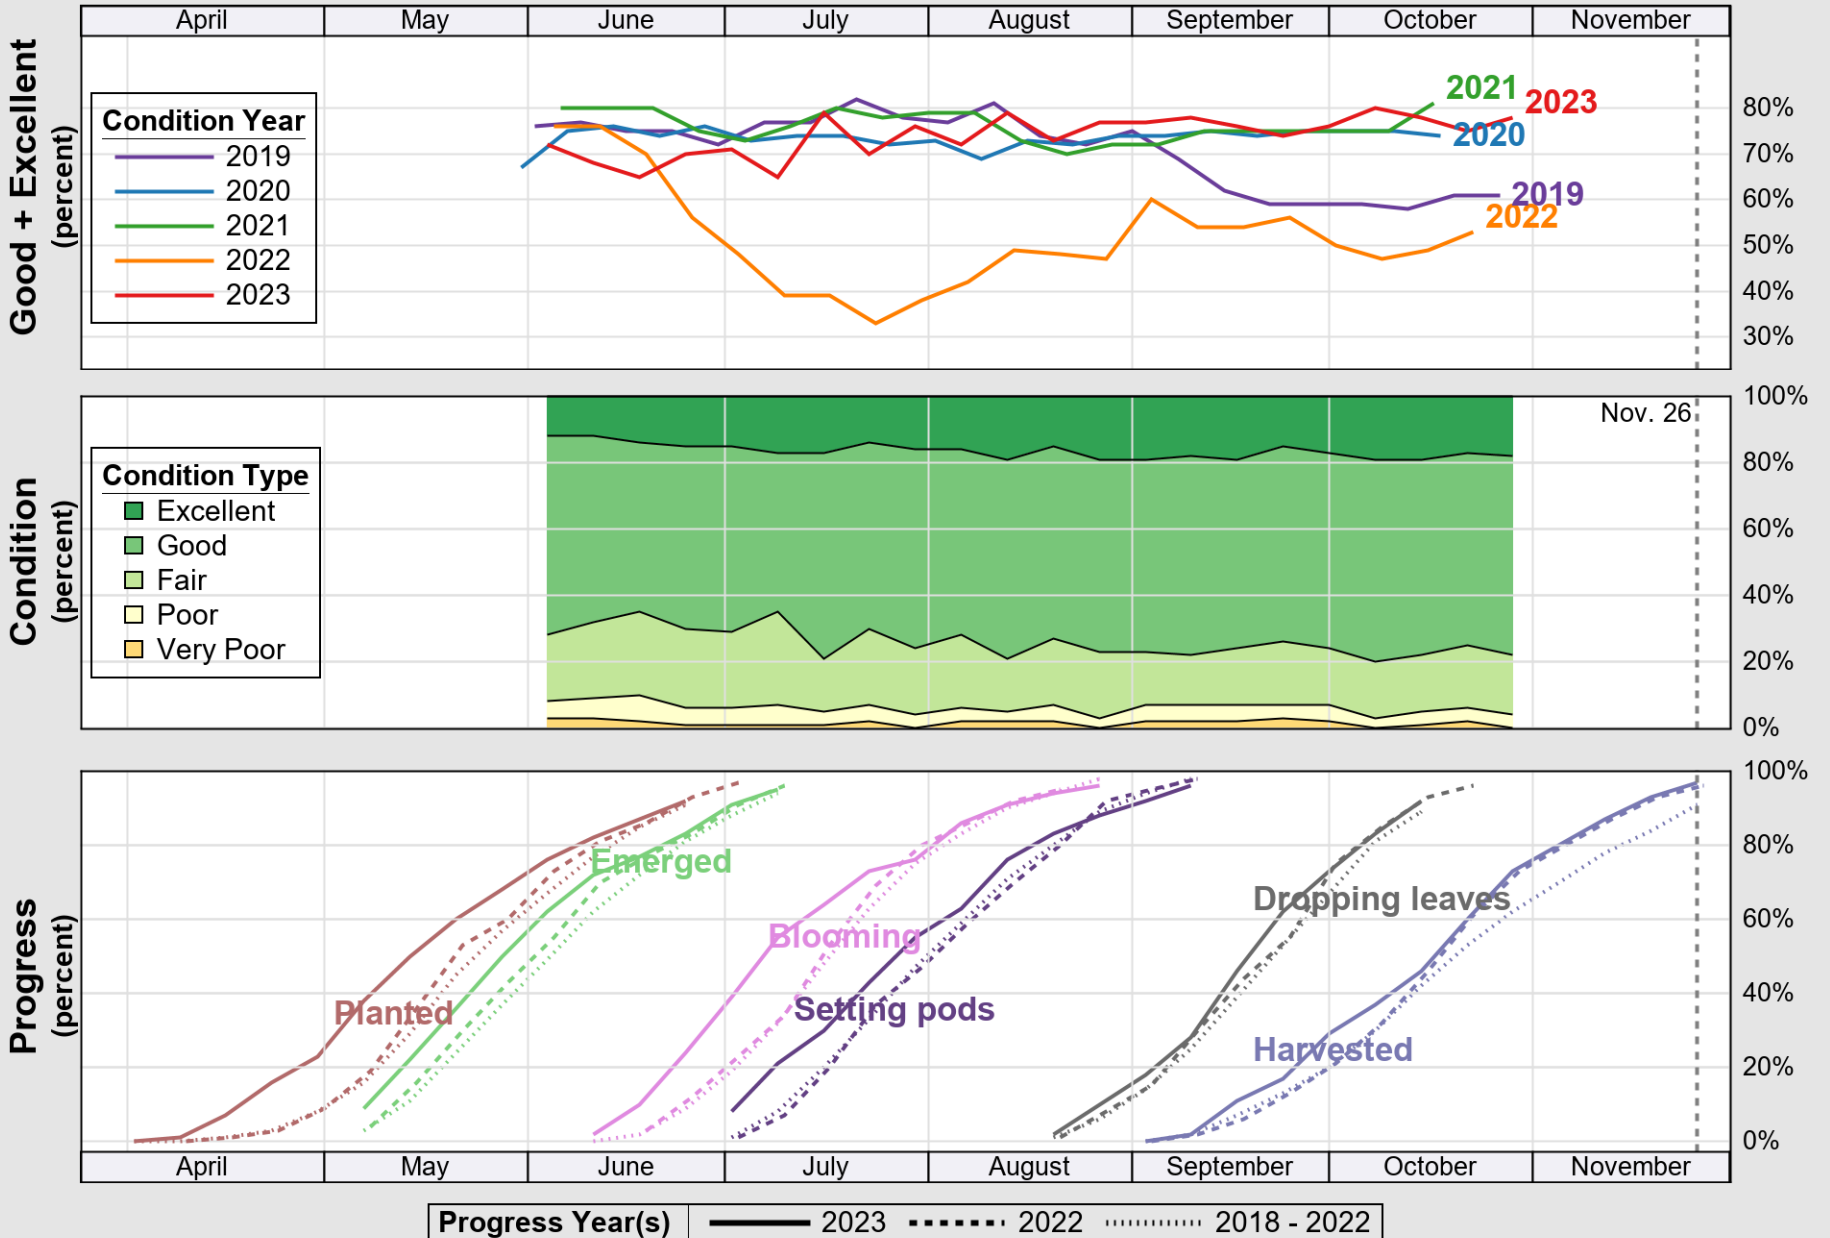

USDA

Crop Progress and Condition: Corn in Tennessee , 2023

NASS

Source: National Agricultural Statistics Service (NASS), Crop Progress Report

USDA

Crop Progress and Condition: Cotton in Tennessee , 2023

NASS

Source: National Agricultural Statistics Service (NASS), Crop Progress Report

USDA

Crop Progress and Condition: Pasture and Range in Tennessee, 2023

NASS

Source: National Agricultural Statistics Service (NASS), Crop Progress Report

USDA

Crop Progress and Condition: Soybeans in Tennessee , 2023

NASS

Source: National Agricultural Statistics Service (NASS), Crop Progress Report

USDA

Crop Progress and Condition: Winter Wheat in Tennessee , 2023

NASS

Source: National Agricultural Statistics Service (NASS), Crop Progress Report