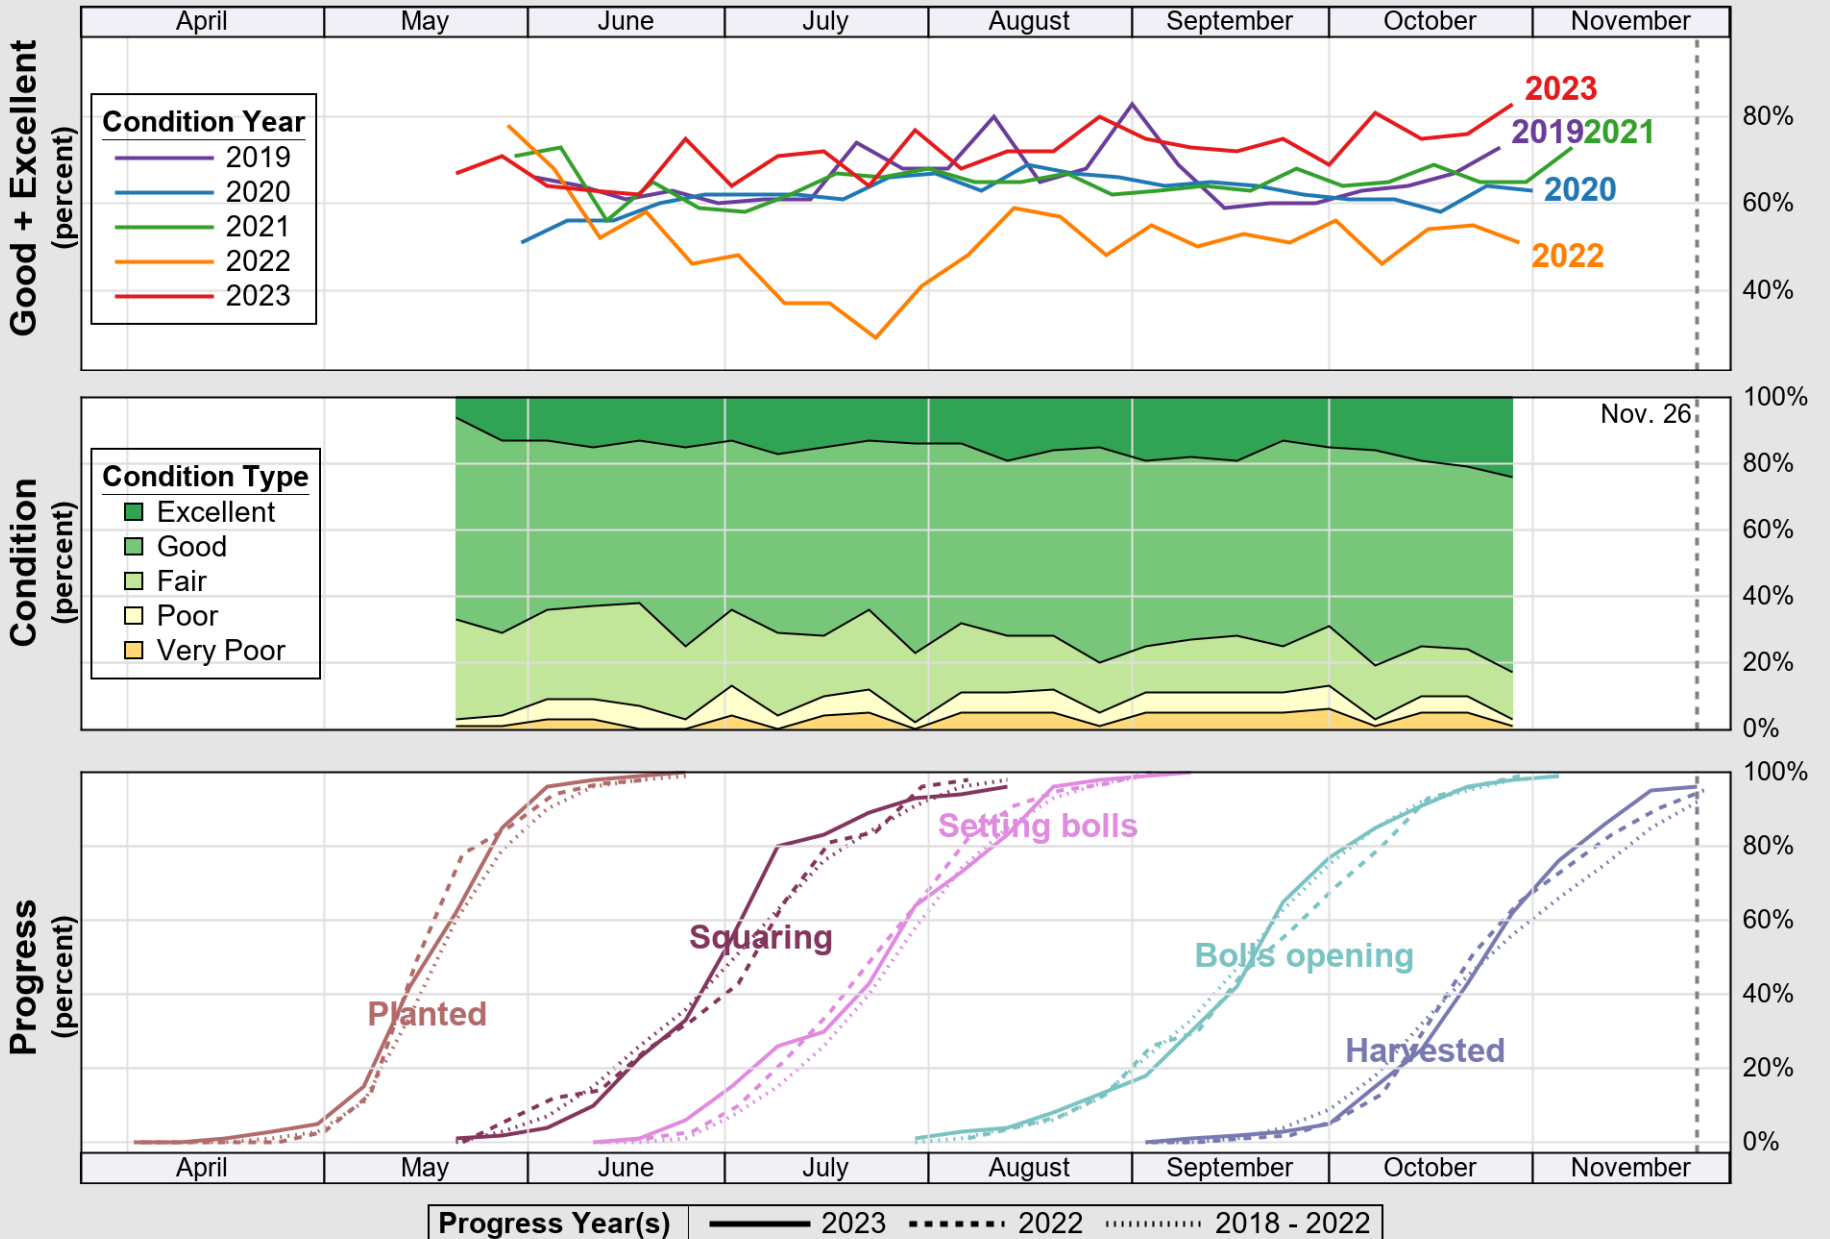

USDA

Crop Progress and Condition: Corn in Tennessee , 2023

NASS

Source: National Agricultural Statistics Service (NASS), Crop Progress Report

USDA

Crop Progress and Condition: Cotton in Tennessee , 2023

NASS

Source: National Agricultural Statistics Service (NASS), Crop Progress Report

USDA

Crop Progress and Condition: Pasture and Range in Tennessee, 2023

NASS

Source: National Agricultural Statistics Service (NASS), Crop Progress Report

USDA

Crop Progress and Condition: Soybeans in Tennessee , 2023

NASS

Source: National Agricultural Statistics Service (NASS), Crop Progress Report

USDA

Crop Progress and Condition: Winter Wheat in Tennessee , 2023