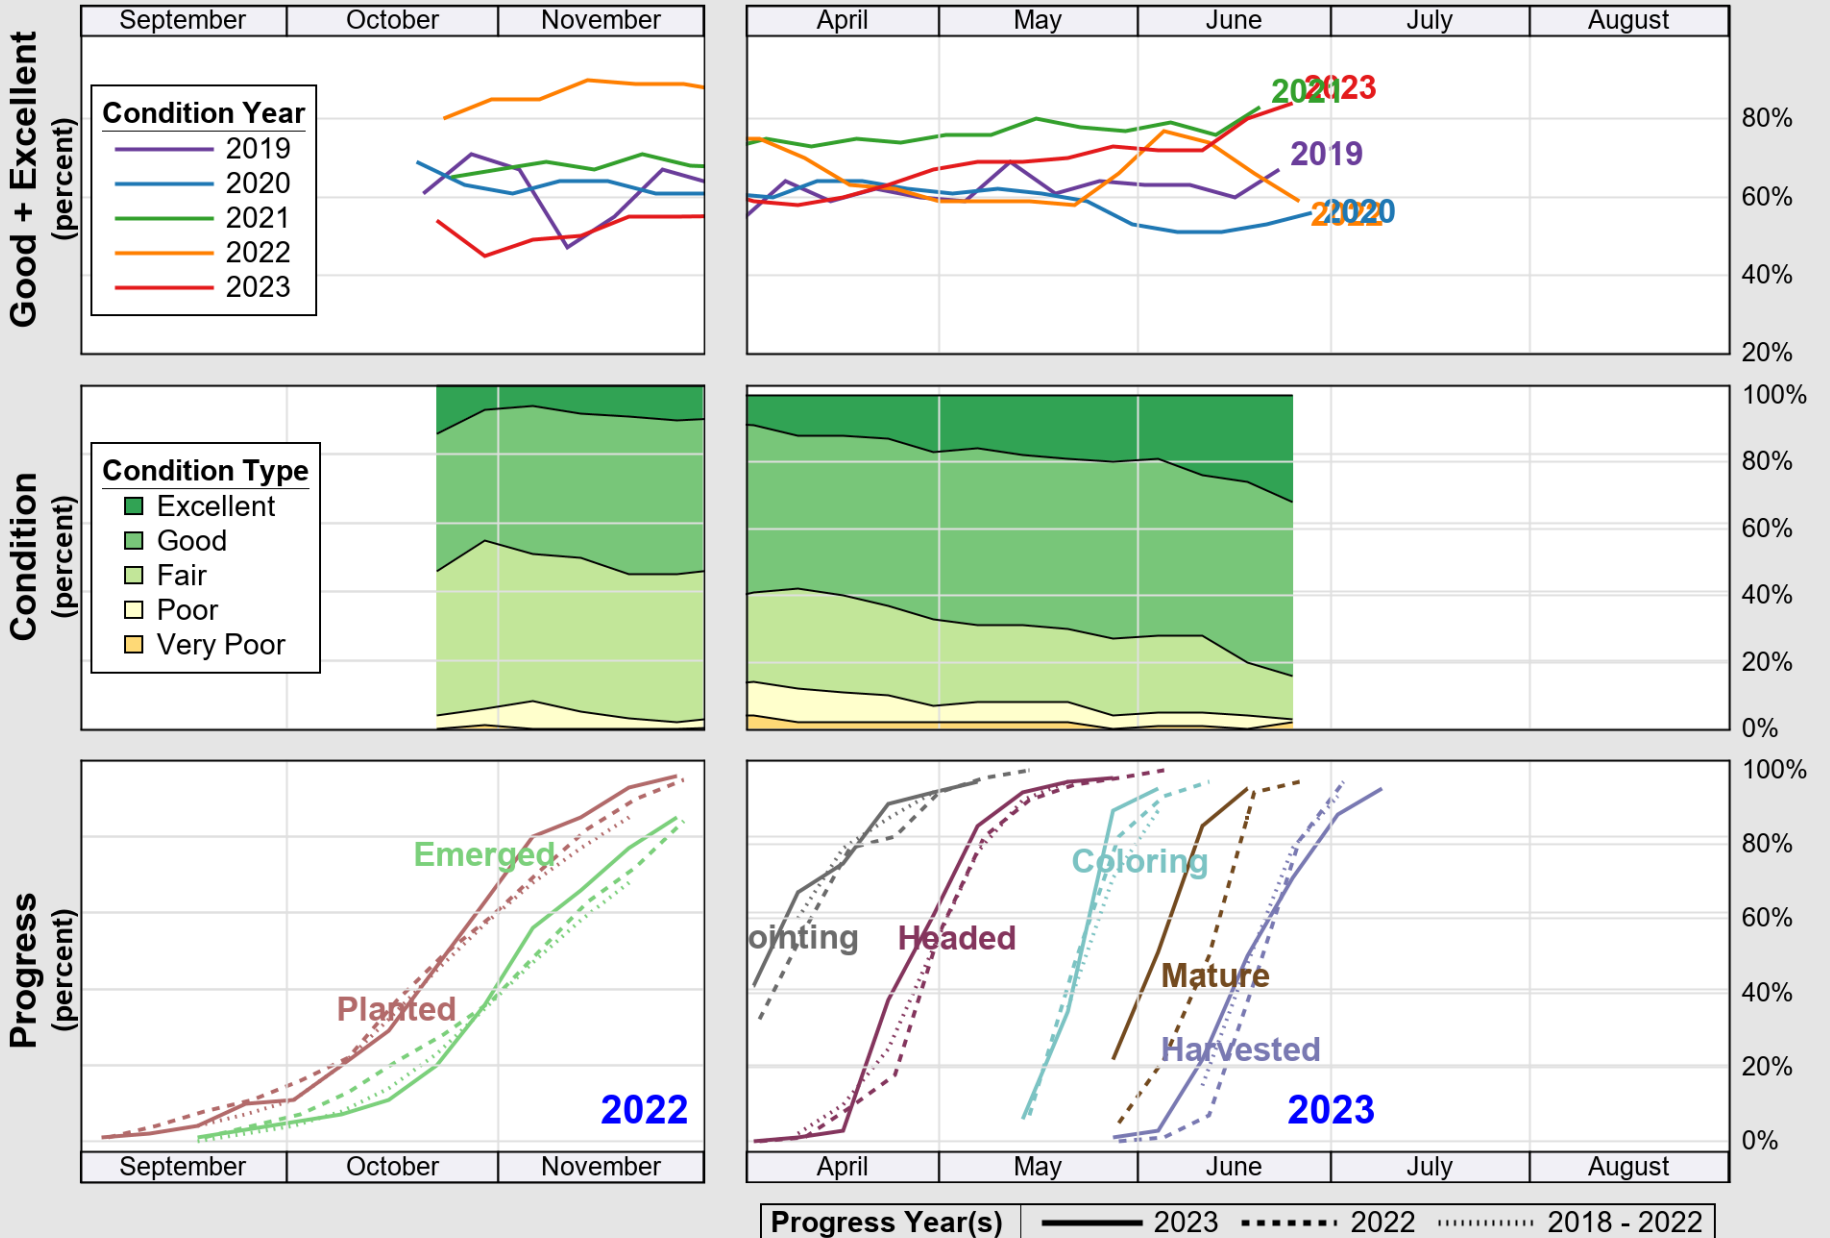

USDA

Crop Progress and Condition: Corn in Tennessee , 2023

NASS

Source: National Agricultural Statistics Service (NASS), Crop Progress Report

USDA

Crop Progress and Condition: Cotton in Tennessee , 2023

NASS

Source: National Agricultural Statistics Service (NASS), Crop Progress Report

USDA

Crop Progress and Condition: Pasture and Range in Tennessee, 2023

NASS

Source: National Agricultural Statistics Service (NASS), Crop Progress Report

USDA

Crop Progress and Condition: Soybeans in Tennessee , 2023

NASS

Source: National Agricultural Statistics Service (NASS), Crop Progress Report

USDA

Crop Progress and Condition: Winter Wheat in Tennessee , 2023

NASS

Source: National Agricultural Statistics Service (NASS), Crop Progress Report