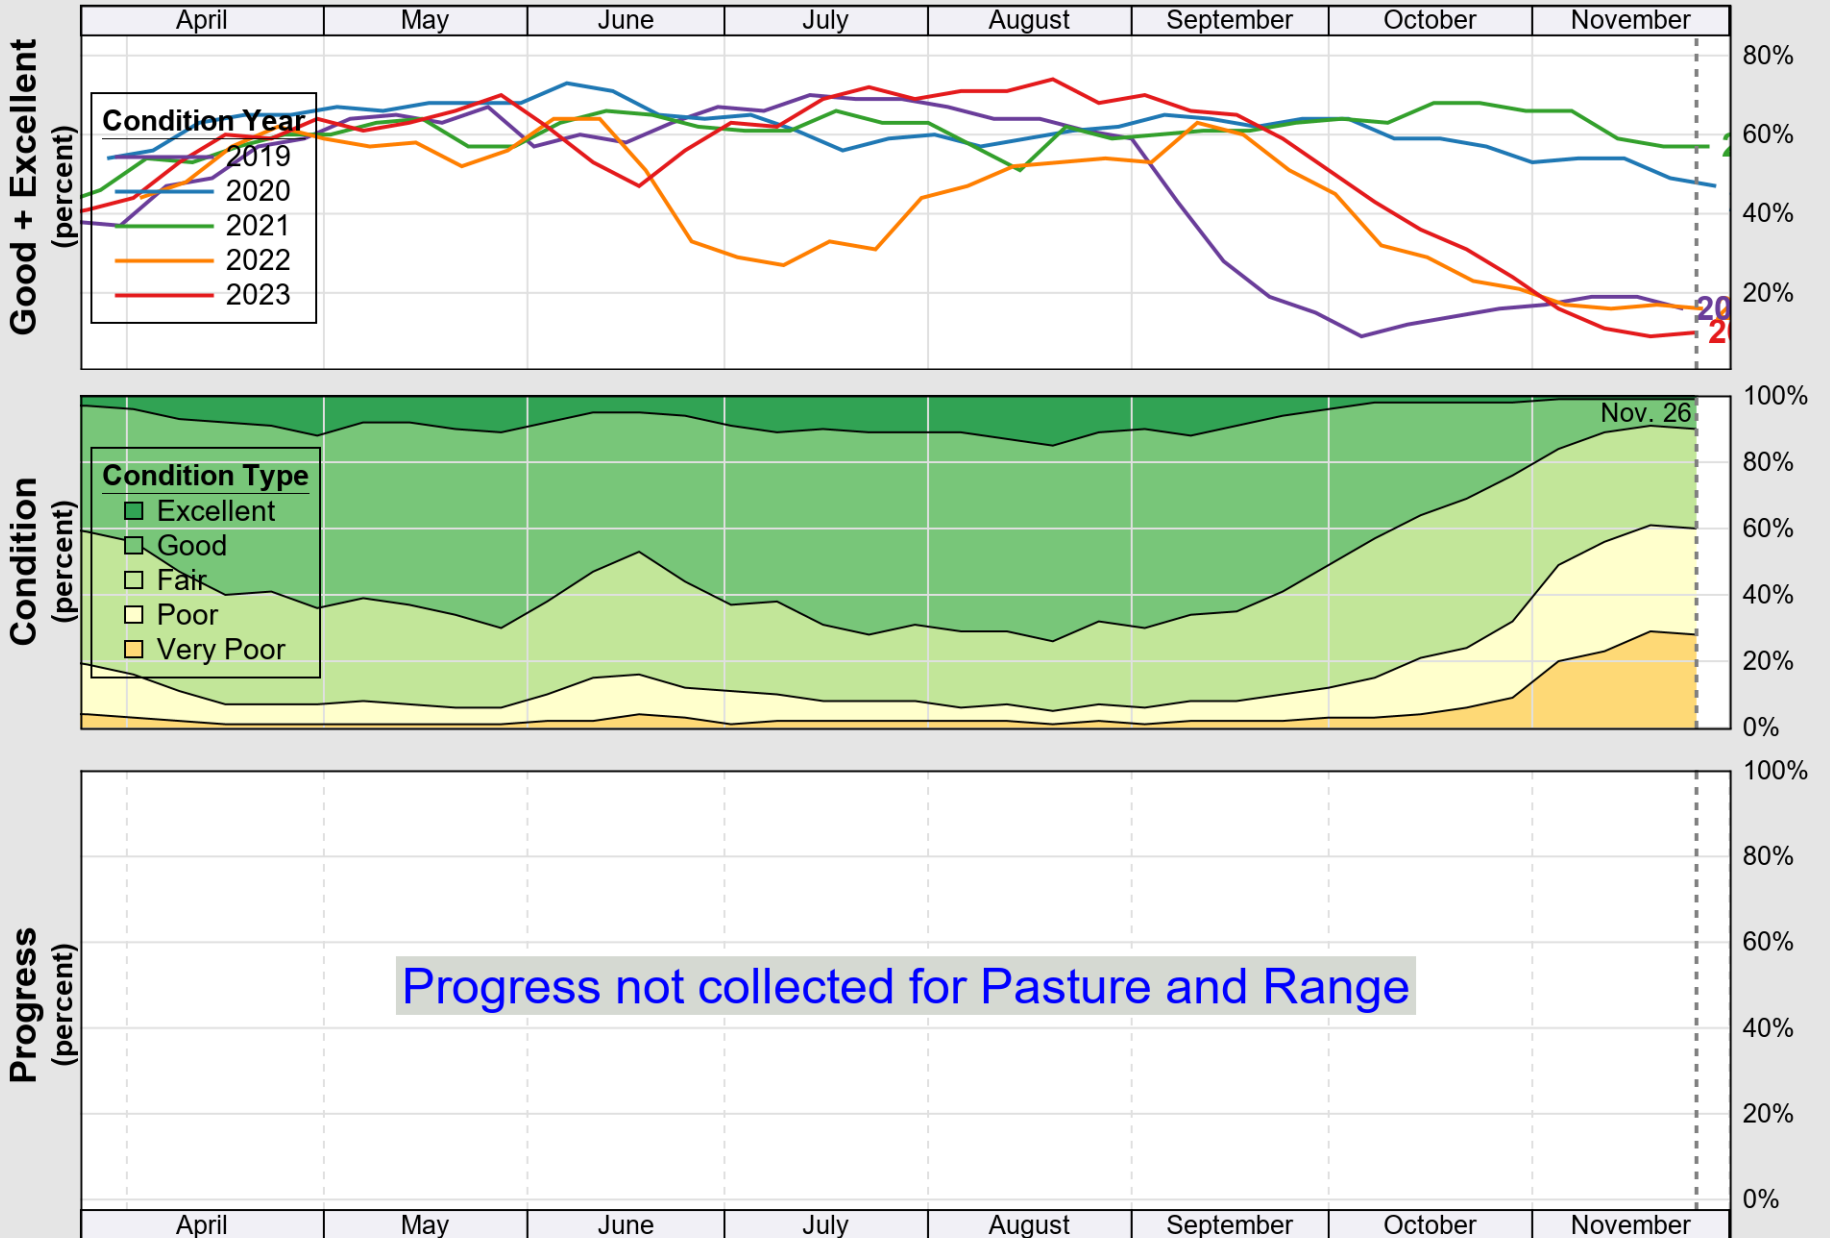

USDA

Crop Progress and Condition: Corn in Tennessee , 2023

NASS

Source: National Agricultural Statistics Service (NASS), Crop Progress Report

USDA

Crop Progress and Condition: Cotton in Tennessee , 2023

NASS

Source: National Agricultural Statistics Service (NASS), Crop Progress Report

USDA

Crop Progress and Condition: Pasture and Range in Tennessee, 2023

NASS

Source: National Agricultural Statistics Service (NASS), Crop Progress Report

USDA

Crop Progress and Condition: Soybeans in Tennessee , 2023

NASS

Source: National Agricultural Statistics Service (NASS), Crop Progress Report

USDA

Crop Progress and Condition: Winter Wheat in Tennessee , 2023