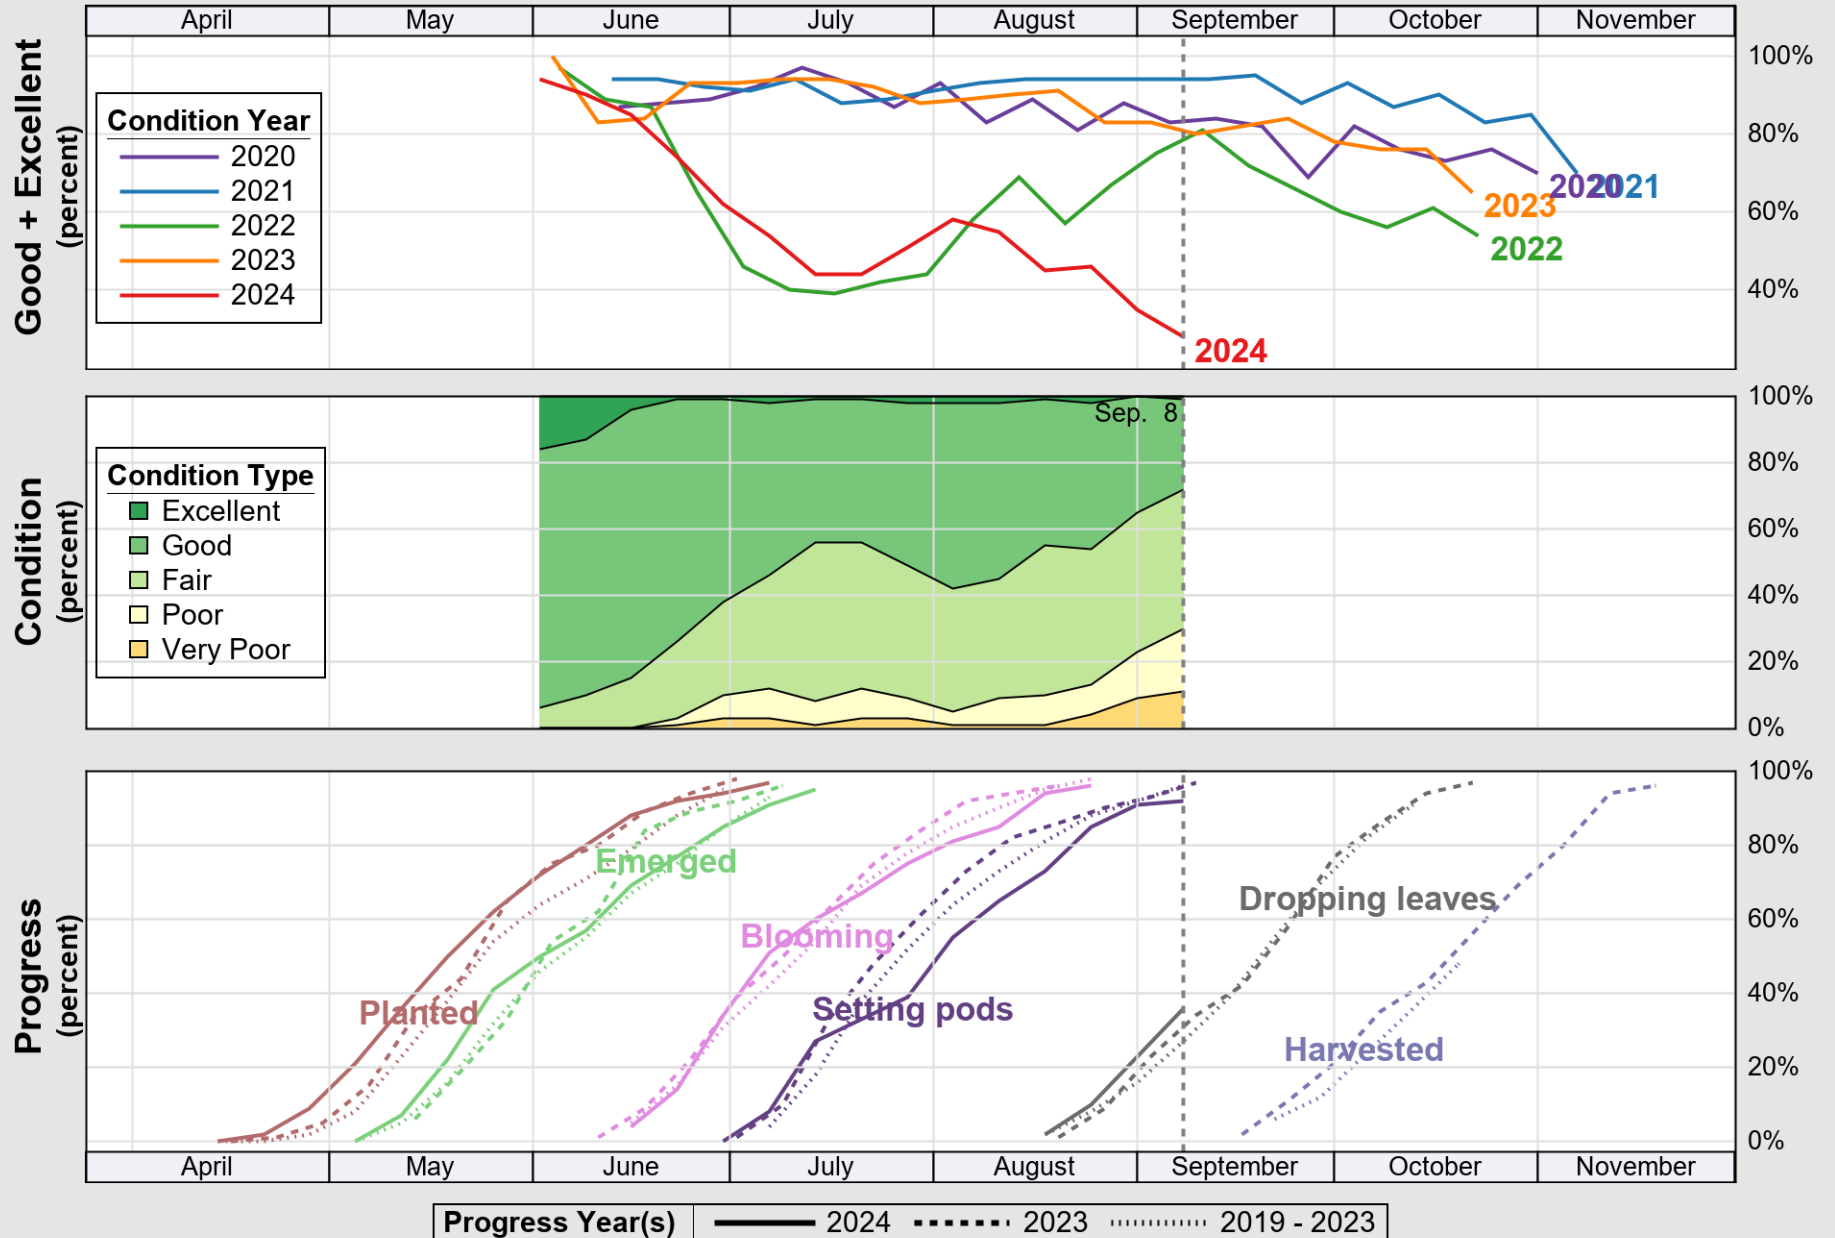

# Crop Progress and Condition: Pasture and Range in Alabama, 2024

NASS

Source: National Agricultural Statistics Service (NASS), Crop Progress Report

USDA

### Crop Progress and Condition: Peanuts in Alabama , 2024

NASS

Source: National Agricultural Statistics Service (NASS), Crop Progress Report

USDA

# Crop Progress and Condition: Soybeans in Alabama , 2024

NASS

Source: National Agricultural Statistics Service (NASS), Crop Progress Report

USDA

# Crop Progress and Condition: Winter Wheat in Alabama, 2024

NASS

Source: National Agricultural Statistics Service (NASS), Crop Progress Report