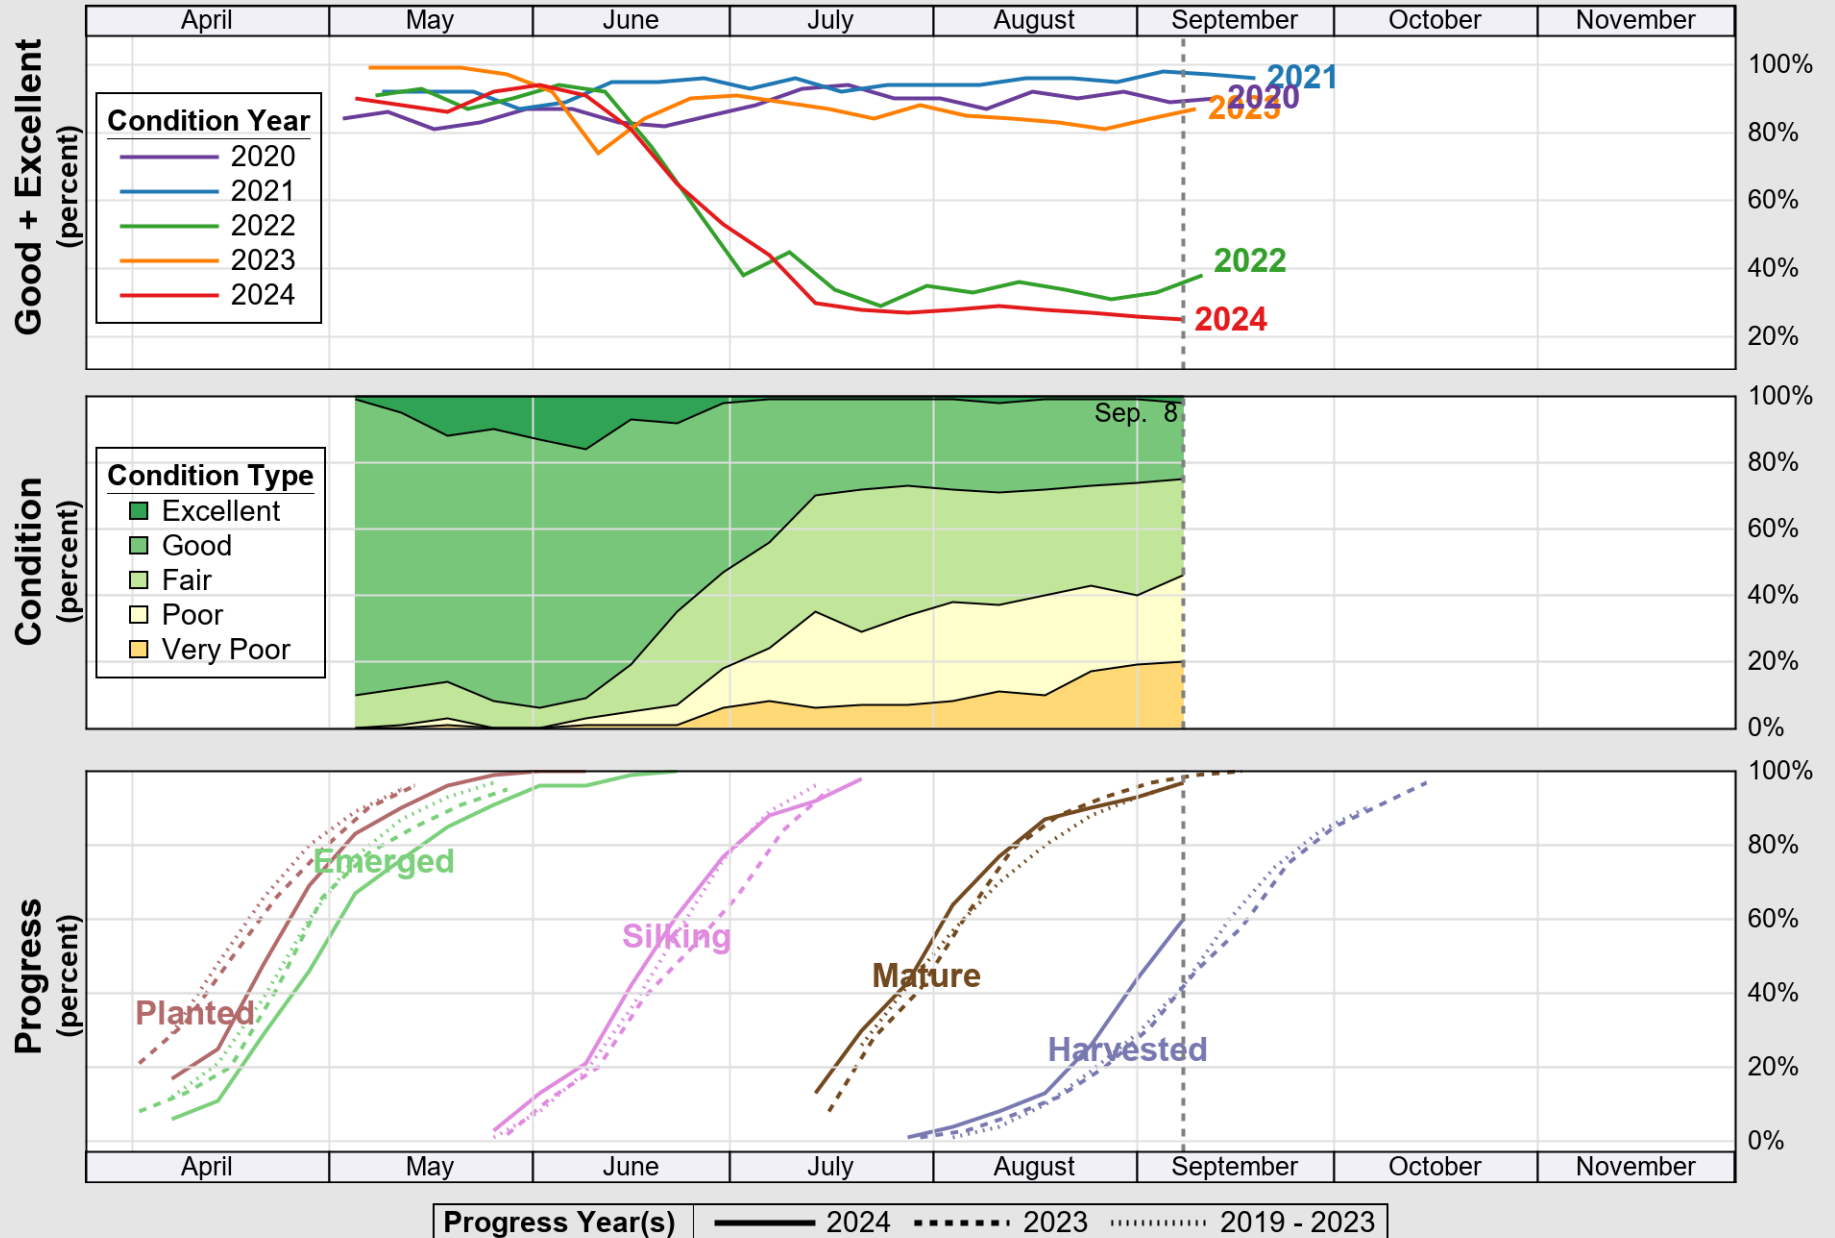

### Crop Progress and Condition: Corn in Alabama , 2024

NASS

Source: National Agricultural Statistics Service (NASS), Crop Progress Report

USDA

# Crop Progress and Condition: Cotton in Alabama , 2024

NASS

Source: National Agricultural Statistics Service (NASS), Crop Progress Report

USDA