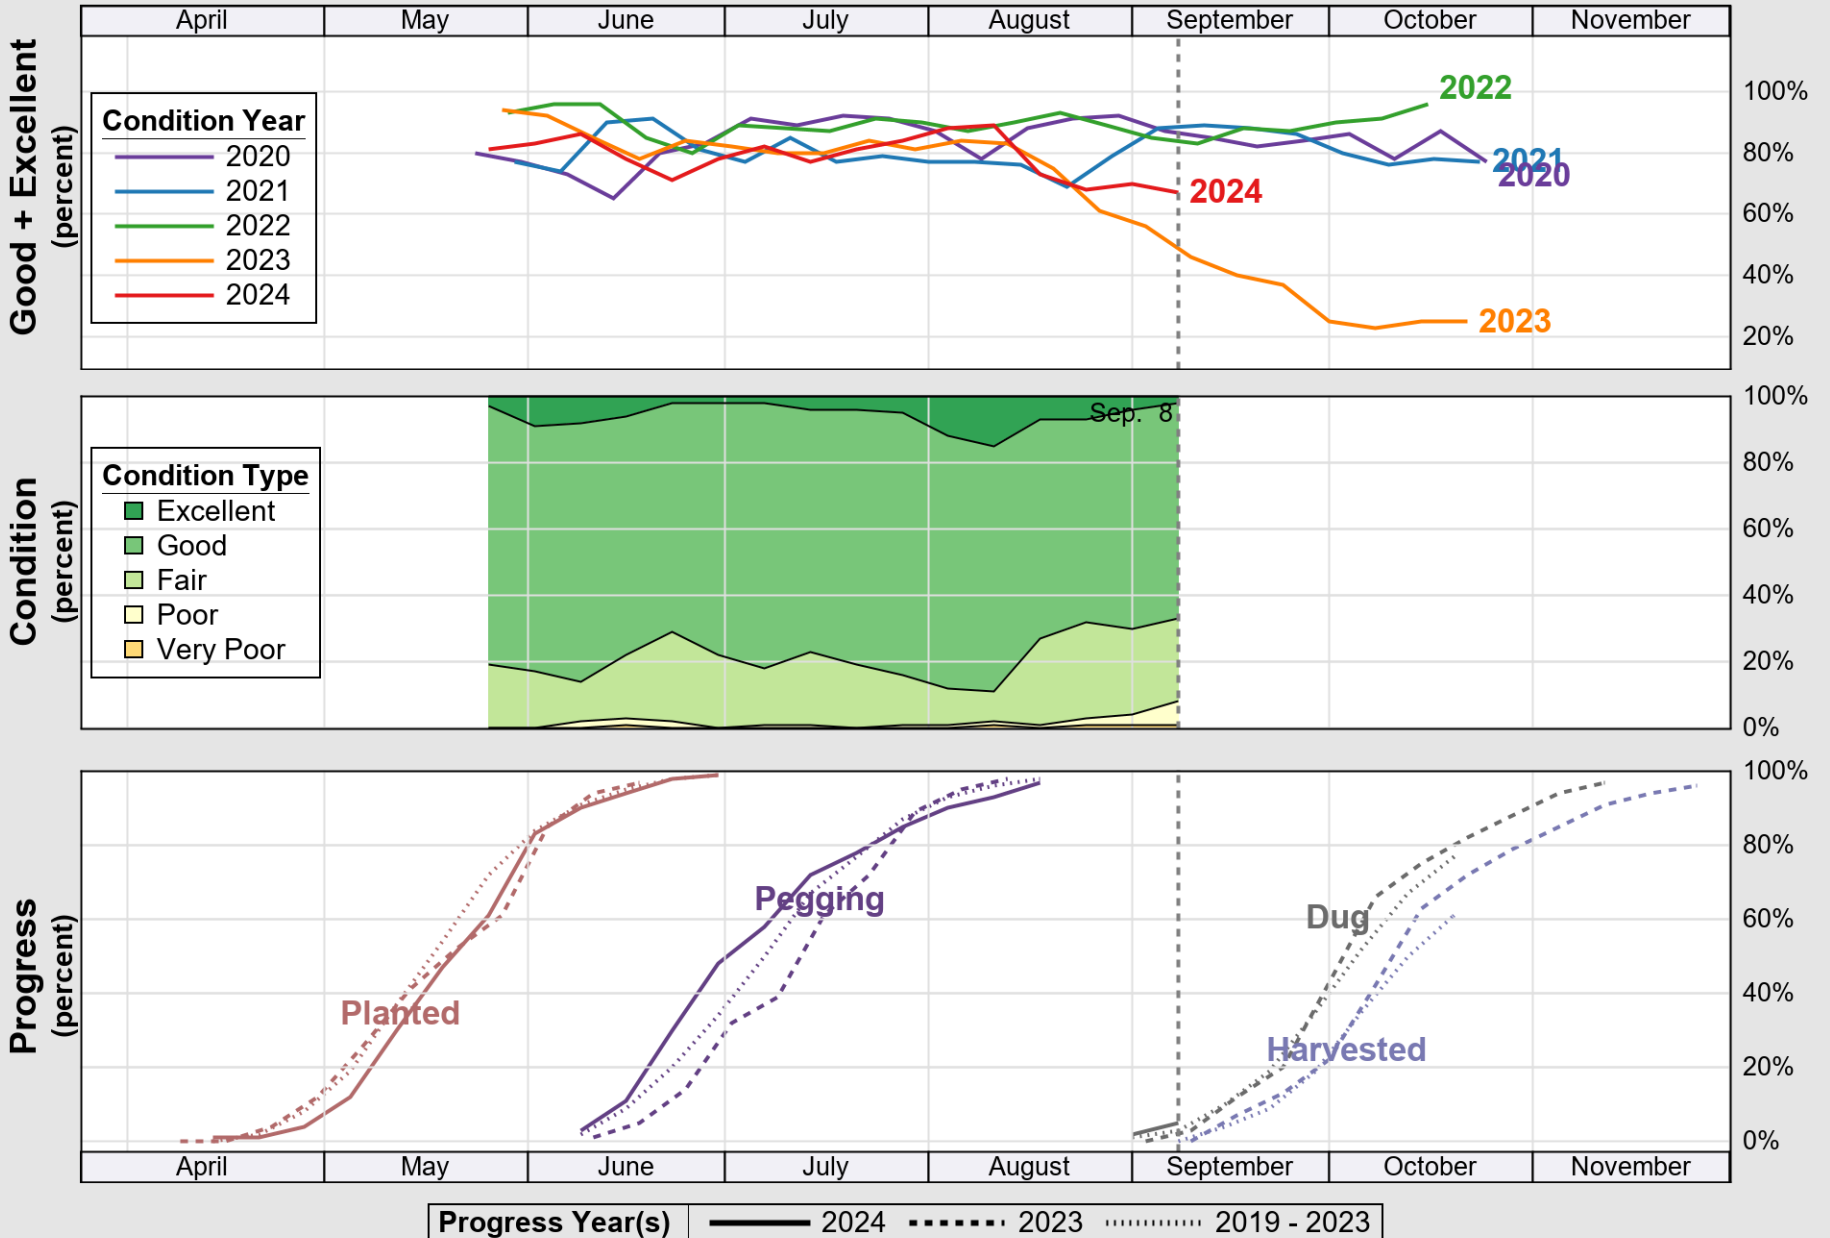

# Crop Progress and Condition: Cotton in Alabama , 2024

NASS

Source: National Agricultural Statistics Service (NASS), Crop Progress Report

USDA

# Crop Progress and Condition: Pasture and Range in Alabama, 2024

NASS

Source: National Agricultural Statistics Service (NASS), Crop Progress Report

USDA

### Crop Progress and Condition: Peanuts in Alabama , 2024

NASS

Source: National Agricultural Statistics Service (NASS), Crop Progress Report

USDA