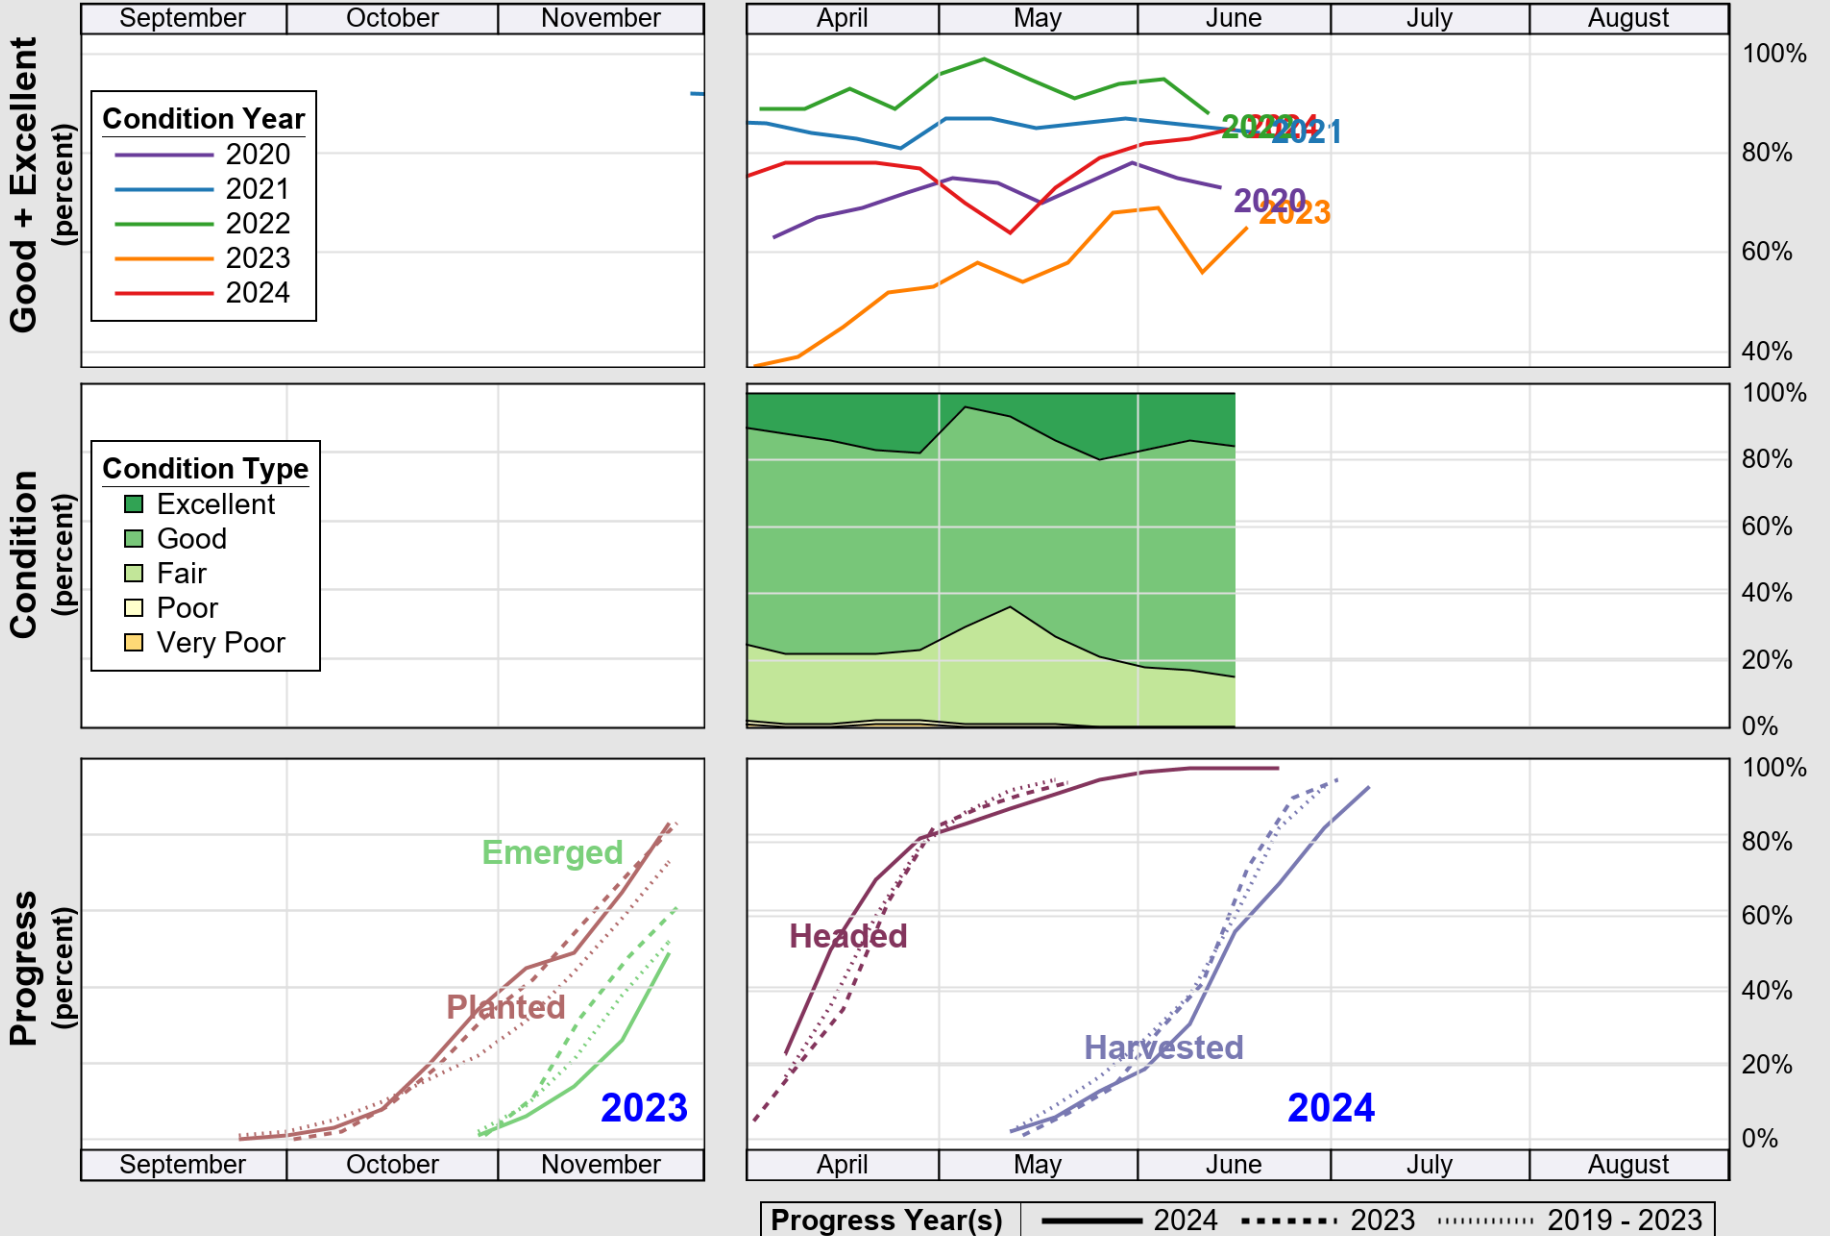

### Crop Progress and Condition: Peanuts in Alabama , 2024

NASS

Source: National Agricultural Statistics Service (NASS), Crop Progress Report

USDA

# Crop Progress and Condition: Soybeans in Alabama , 2024

NASS

Source: National Agricultural Statistics Service (NASS), Crop Progress Report

USDA

# Crop Progress and Condition: Winter Wheat in Alabama, 2024

NASS

Source: National Agricultural Statistics Service (NASS), Crop Progress Report