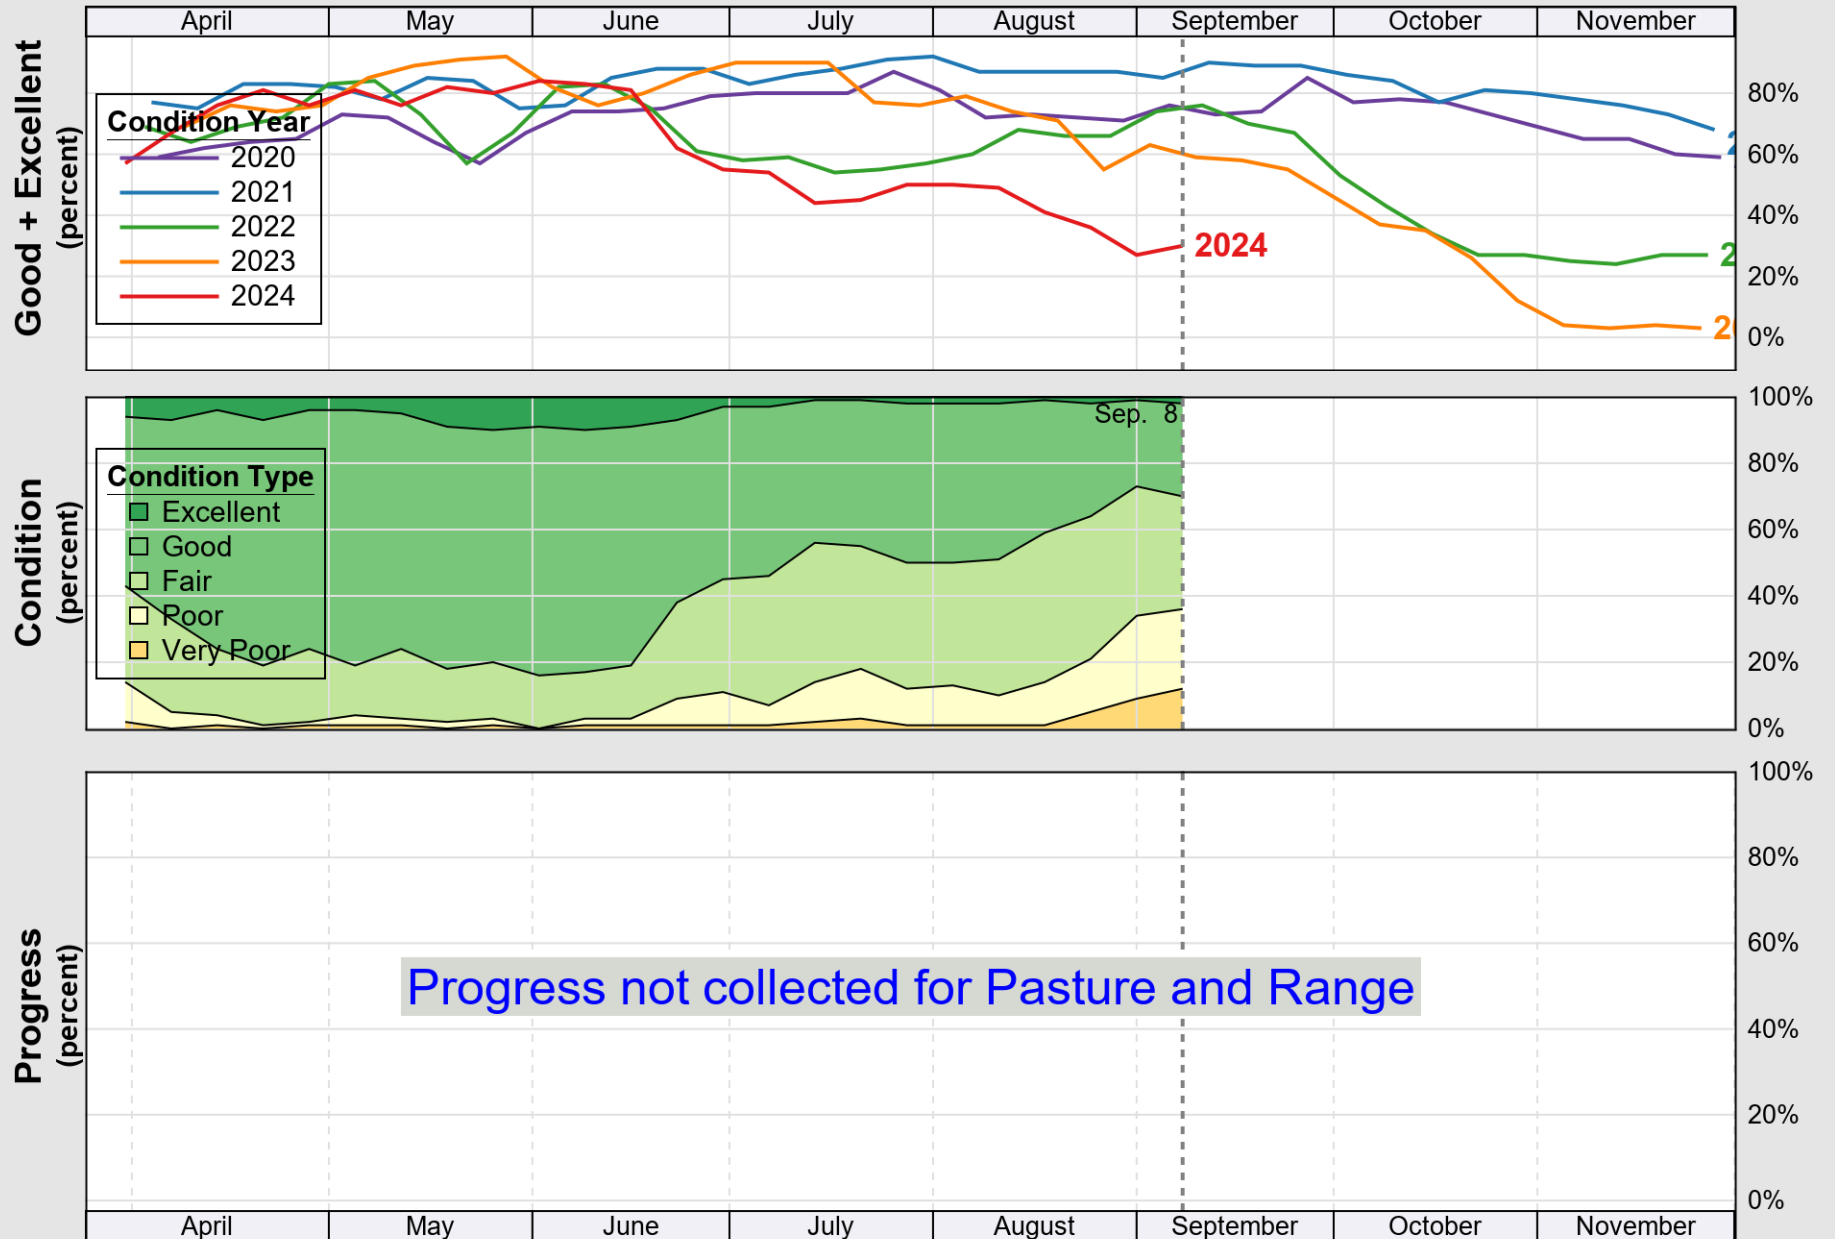

### Crop Progress and Condition: Corn in Alabama , 2024

NASS

Source: National Agricultural Statistics Service (NASS), Crop Progress Report

USDA

# Crop Progress and Condition: Cotton in Alabama , 2024

NASS

Source: National Agricultural Statistics Service (NASS), Crop Progress Report

USDA

# Crop Progress and Condition: Pasture and Range in Alabama, 2024

NASS

Source: National Agricultural Statistics Service (NASS), Crop Progress Report

USDA