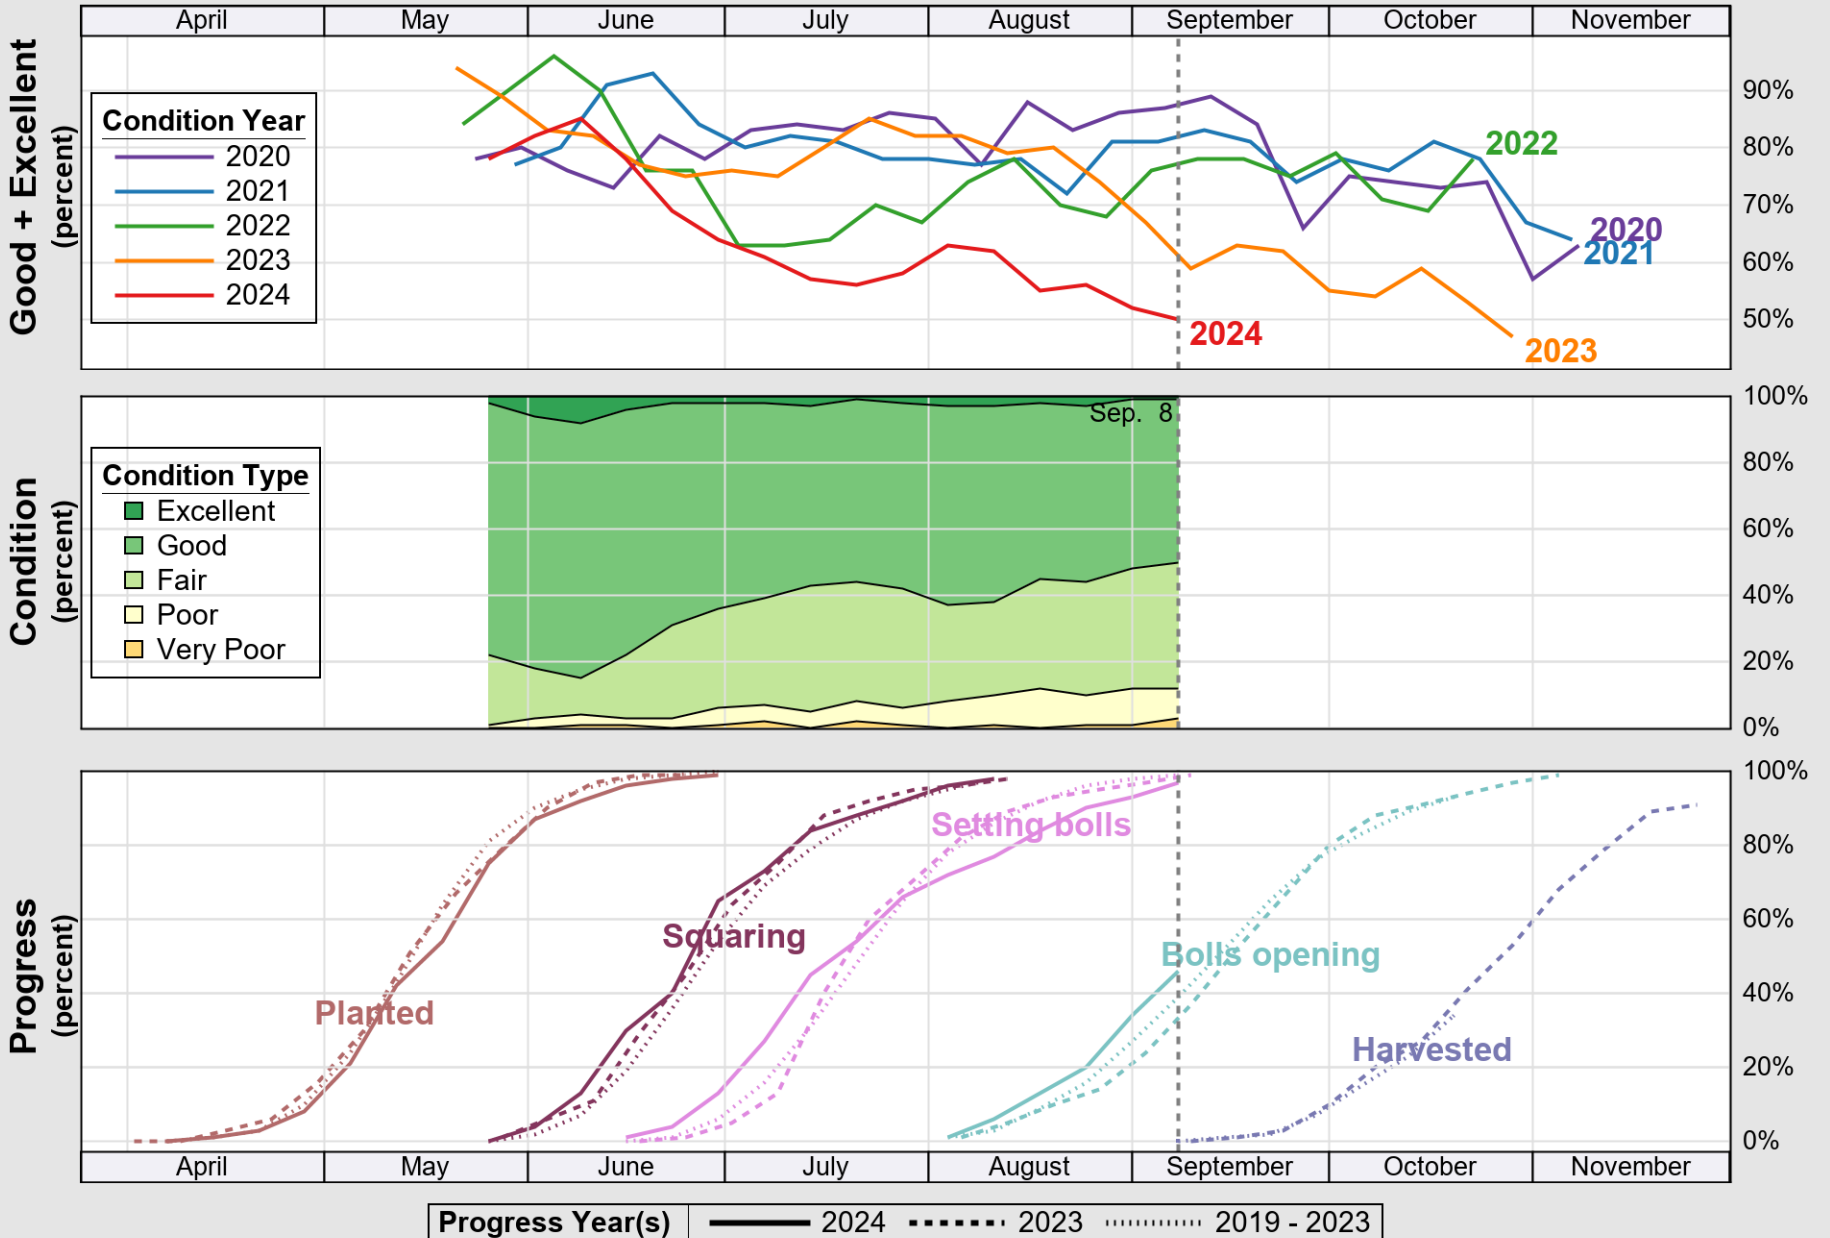

### Crop Progress and Condition: Corn in Alabama , 2024

NASS

Source: National Agricultural Statistics Service (NASS), Crop Progress Report

USDA

# Crop Progress and Condition: Cotton in Alabama , 2024

NASS

Source: National Agricultural Statistics Service (NASS), Crop Progress Report

USDA

# Crop Progress and Condition: Pasture and Range in Alabama, 2024

NASS

Source: National Agricultural Statistics Service (NASS), Crop Progress Report

USDA