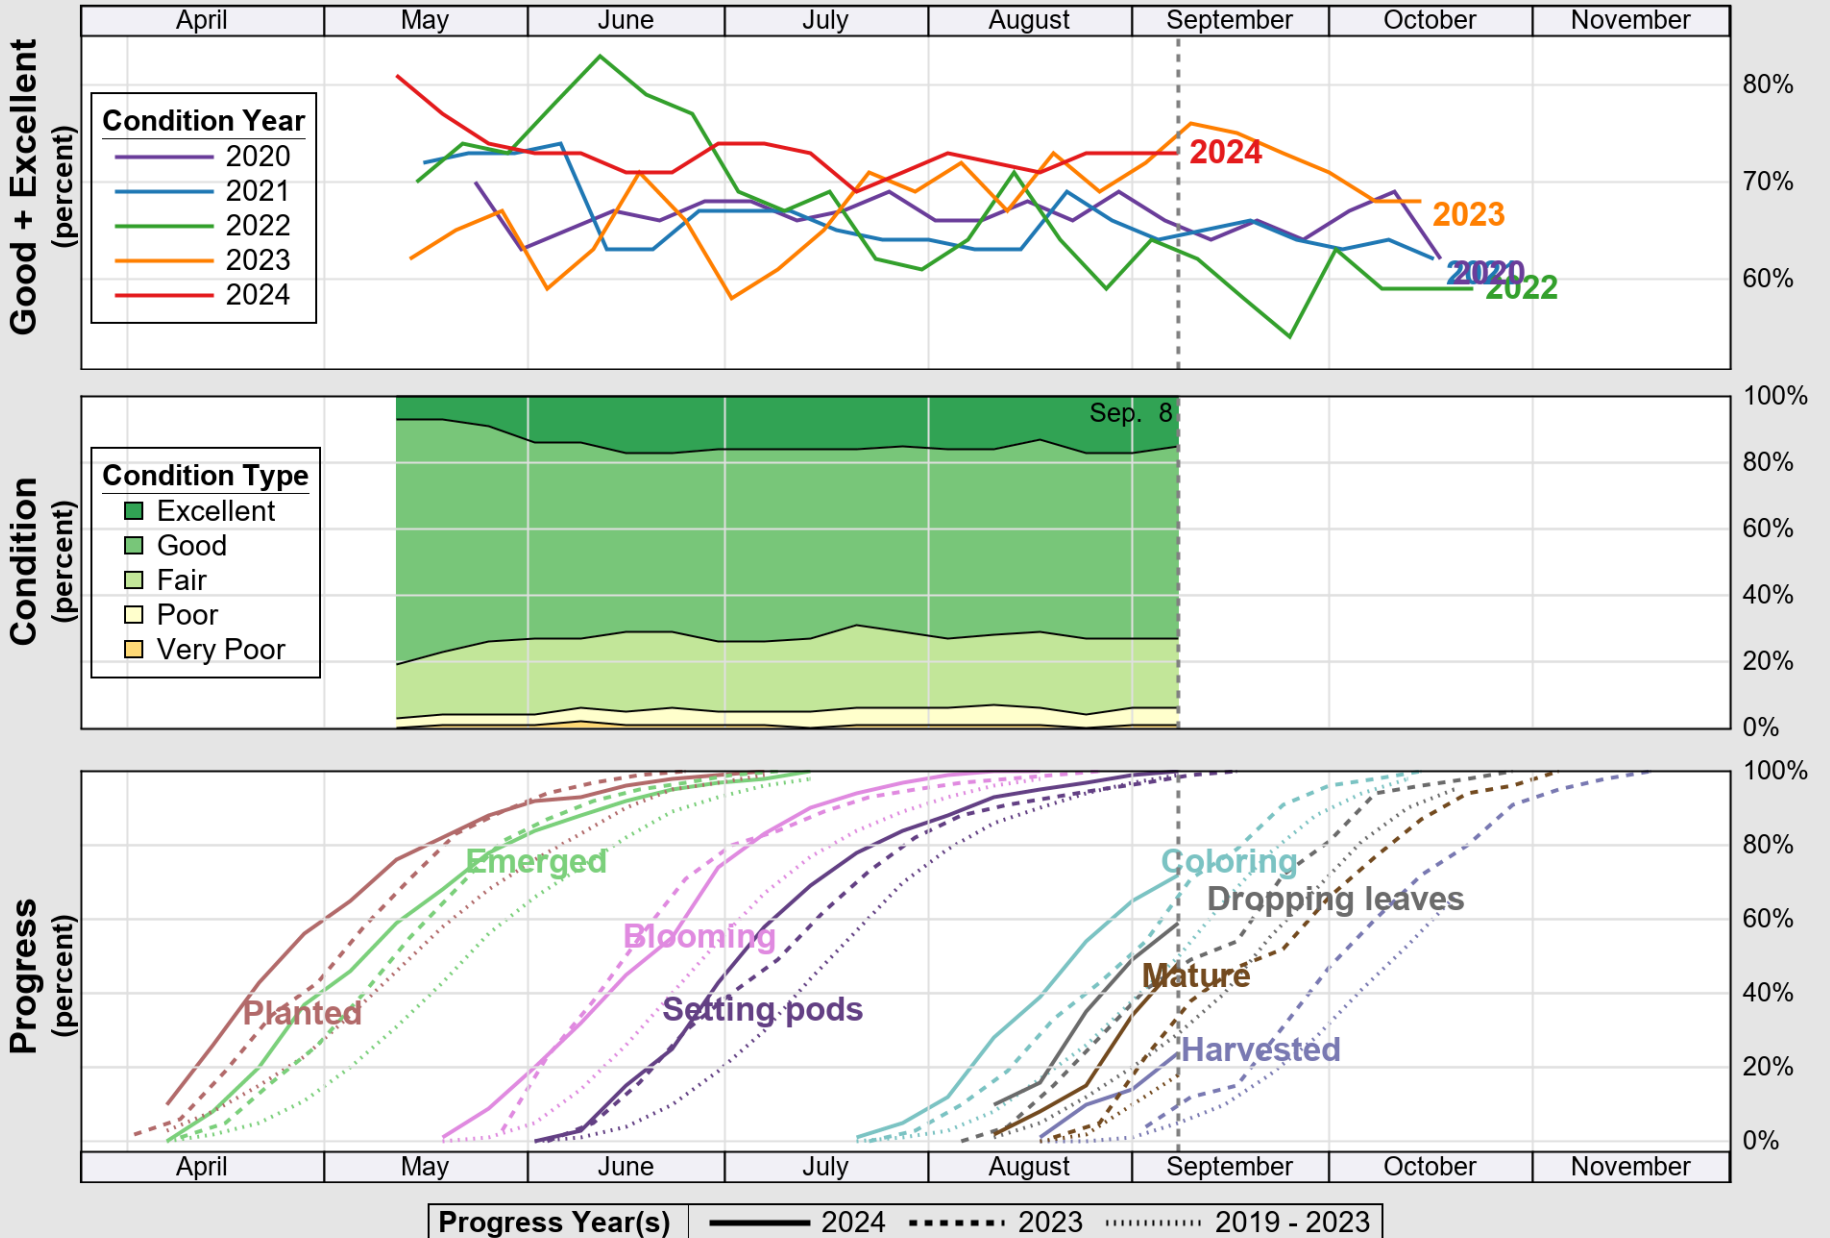

USDA

Crop Progress and Condition: Pasture and Range in Arkansas , 2024

NASS

Source: National Agricultural Statistics Service (NASS), Crop Progress Report

USDA

Crop Progress and Condition: Peanuts in Arkansas , 2024

NASS

Source: National Agricultural Statistics Service (NASS), Crop Progress Report

USDA

Crop Progress and Condition: Rice in Arkansas , 2024

NASS

Source: National Agricultural Statistics Service (NASS), Crop Progress Report

USDA

Crop Progress and Condition: Soybeans in Arkansas , 2024

NASS

Source: National Agricultural Statistics Service (NASS), Crop Progress Report

USDA

Crop Progress and Condition: Winter Wheat in Arkansas , 2024