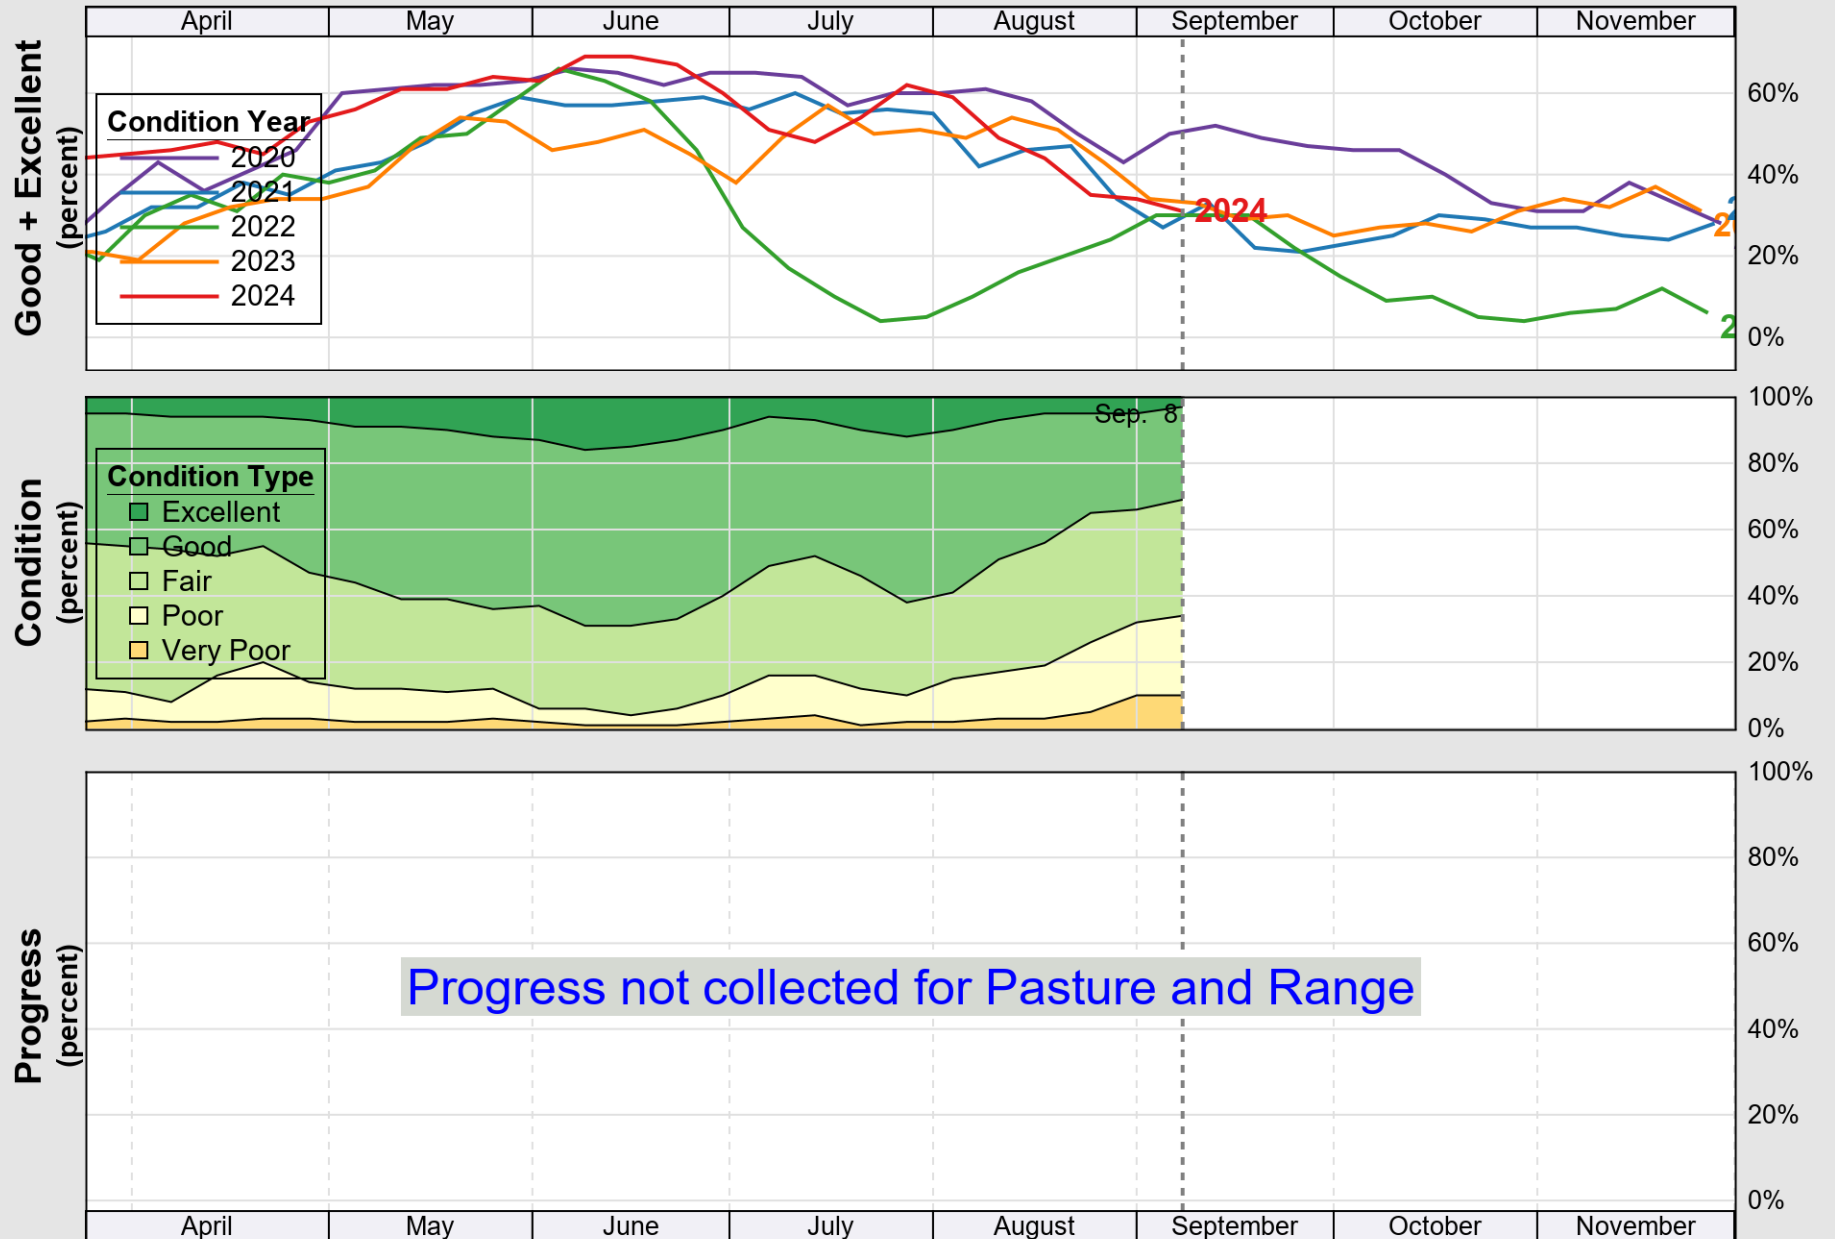

USDA

Crop Progress and Condition: Corn in Arkansas , 2024

NASS

Source: National Agricultural Statistics Service (NASS), Crop Progress Report

USDA

Crop Progress and Condition: Cotton in Arkansas , 2024

NASS

Source: National Agricultural Statistics Service (NASS), Crop Progress Report

USDA

Crop Progress and Condition: Pasture and Range in Arkansas , 2024

NASS

Source: National Agricultural Statistics Service (NASS), Crop Progress Report

USDA

Crop Progress and Condition: Peanuts in Arkansas , 2024

NASS

Source: National Agricultural Statistics Service (NASS), Crop Progress Report

USDA

Crop Progress and Condition: Rice in Arkansas , 2024

NASS

Source: National Agricultural Statistics Service (NASS), Crop Progress Report