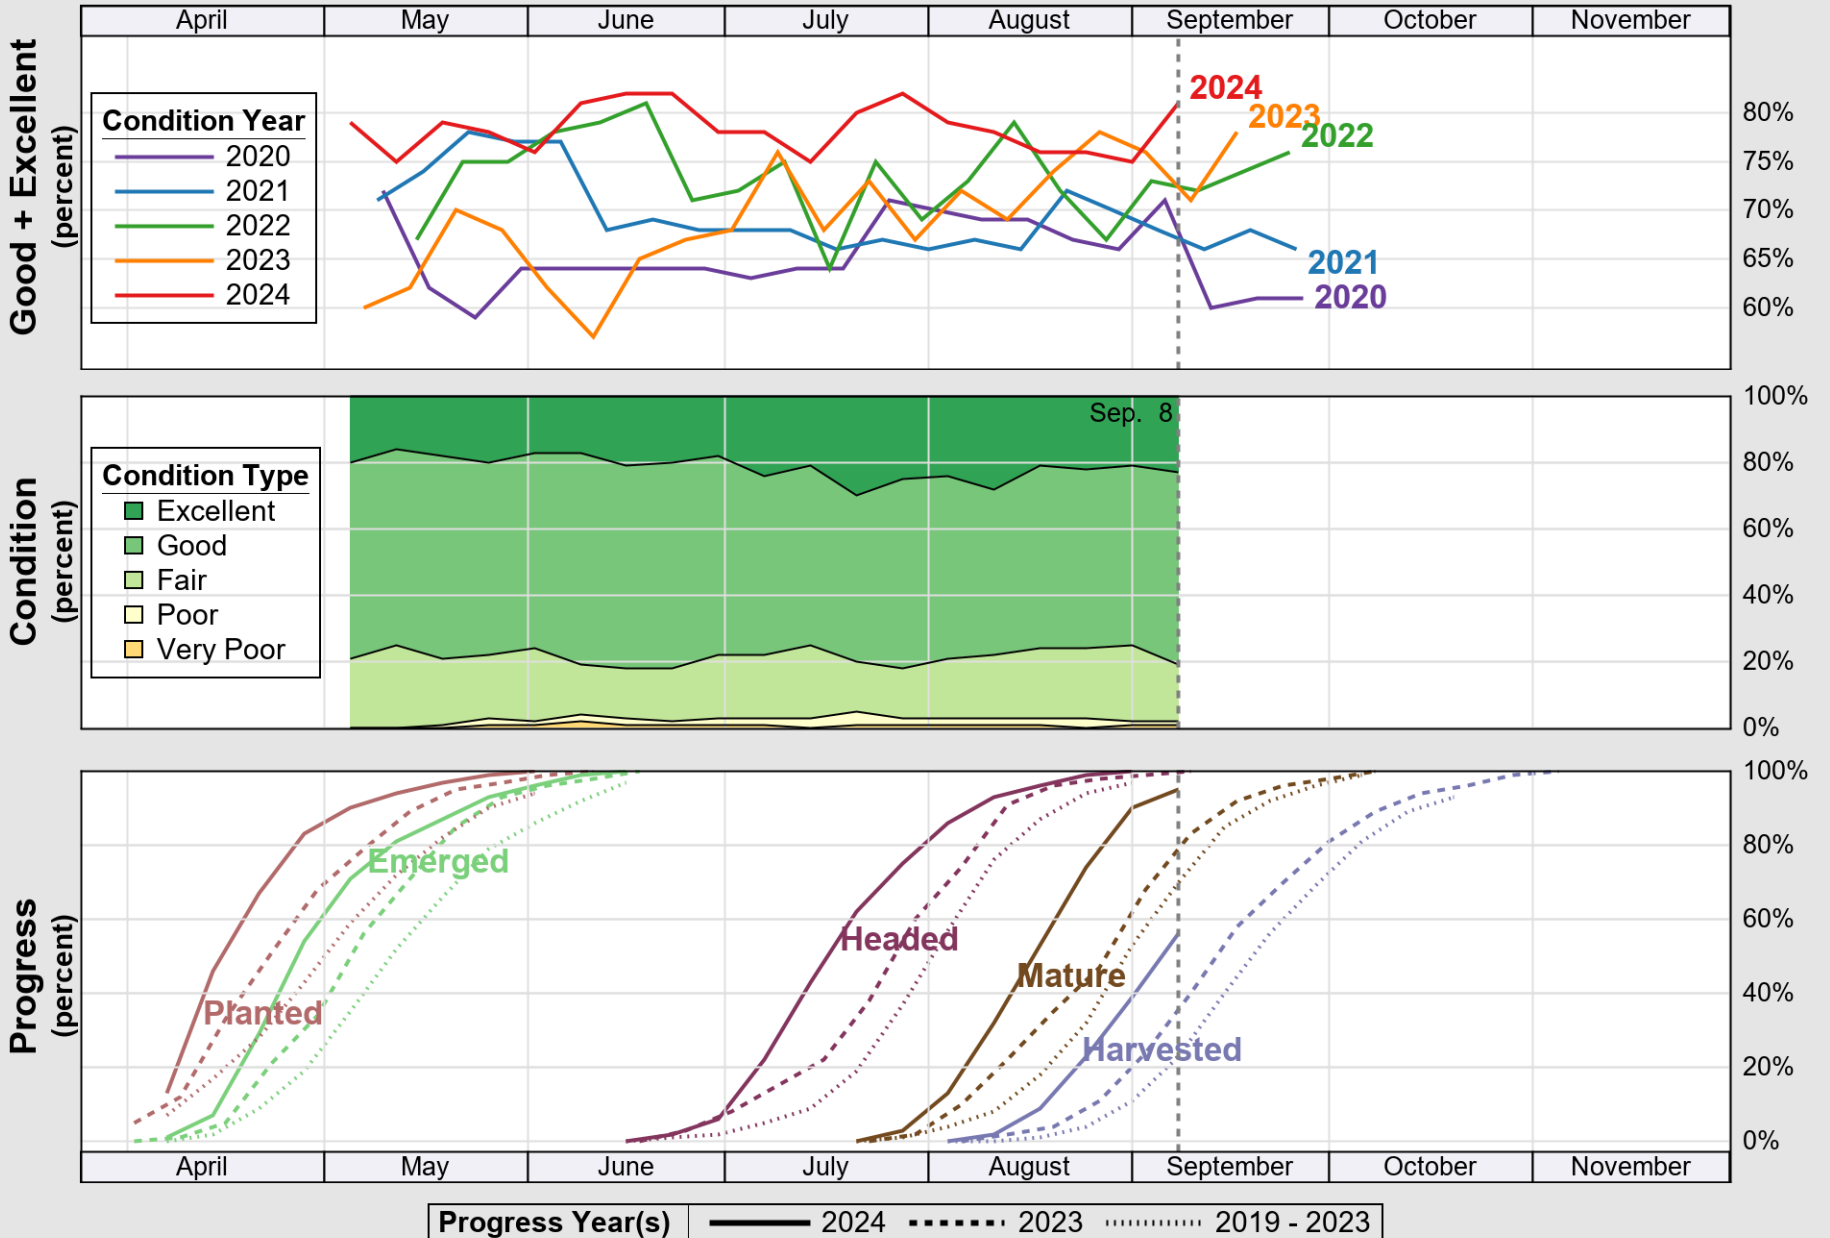

USDA

Crop Progress and Condition: Pasture and Range in Arkansas , 2024

NASS

Source: National Agricultural Statistics Service (NASS), Crop Progress Report

USDA

Crop Progress and Condition: Peanuts in Arkansas , 2024

NASS

Source: National Agricultural Statistics Service (NASS), Crop Progress Report

USDA

Crop Progress and Condition: Rice in Arkansas , 2024

NASS

Source: National Agricultural Statistics Service (NASS), Crop Progress Report

USDA

Crop Progress and Condition: Soybeans in Arkansas , 2024

NASS

Source: National Agricultural Statistics Service (NASS), Crop Progress Report

USDA

Crop Progress and Condition: Winter Wheat in Arkansas , 2024