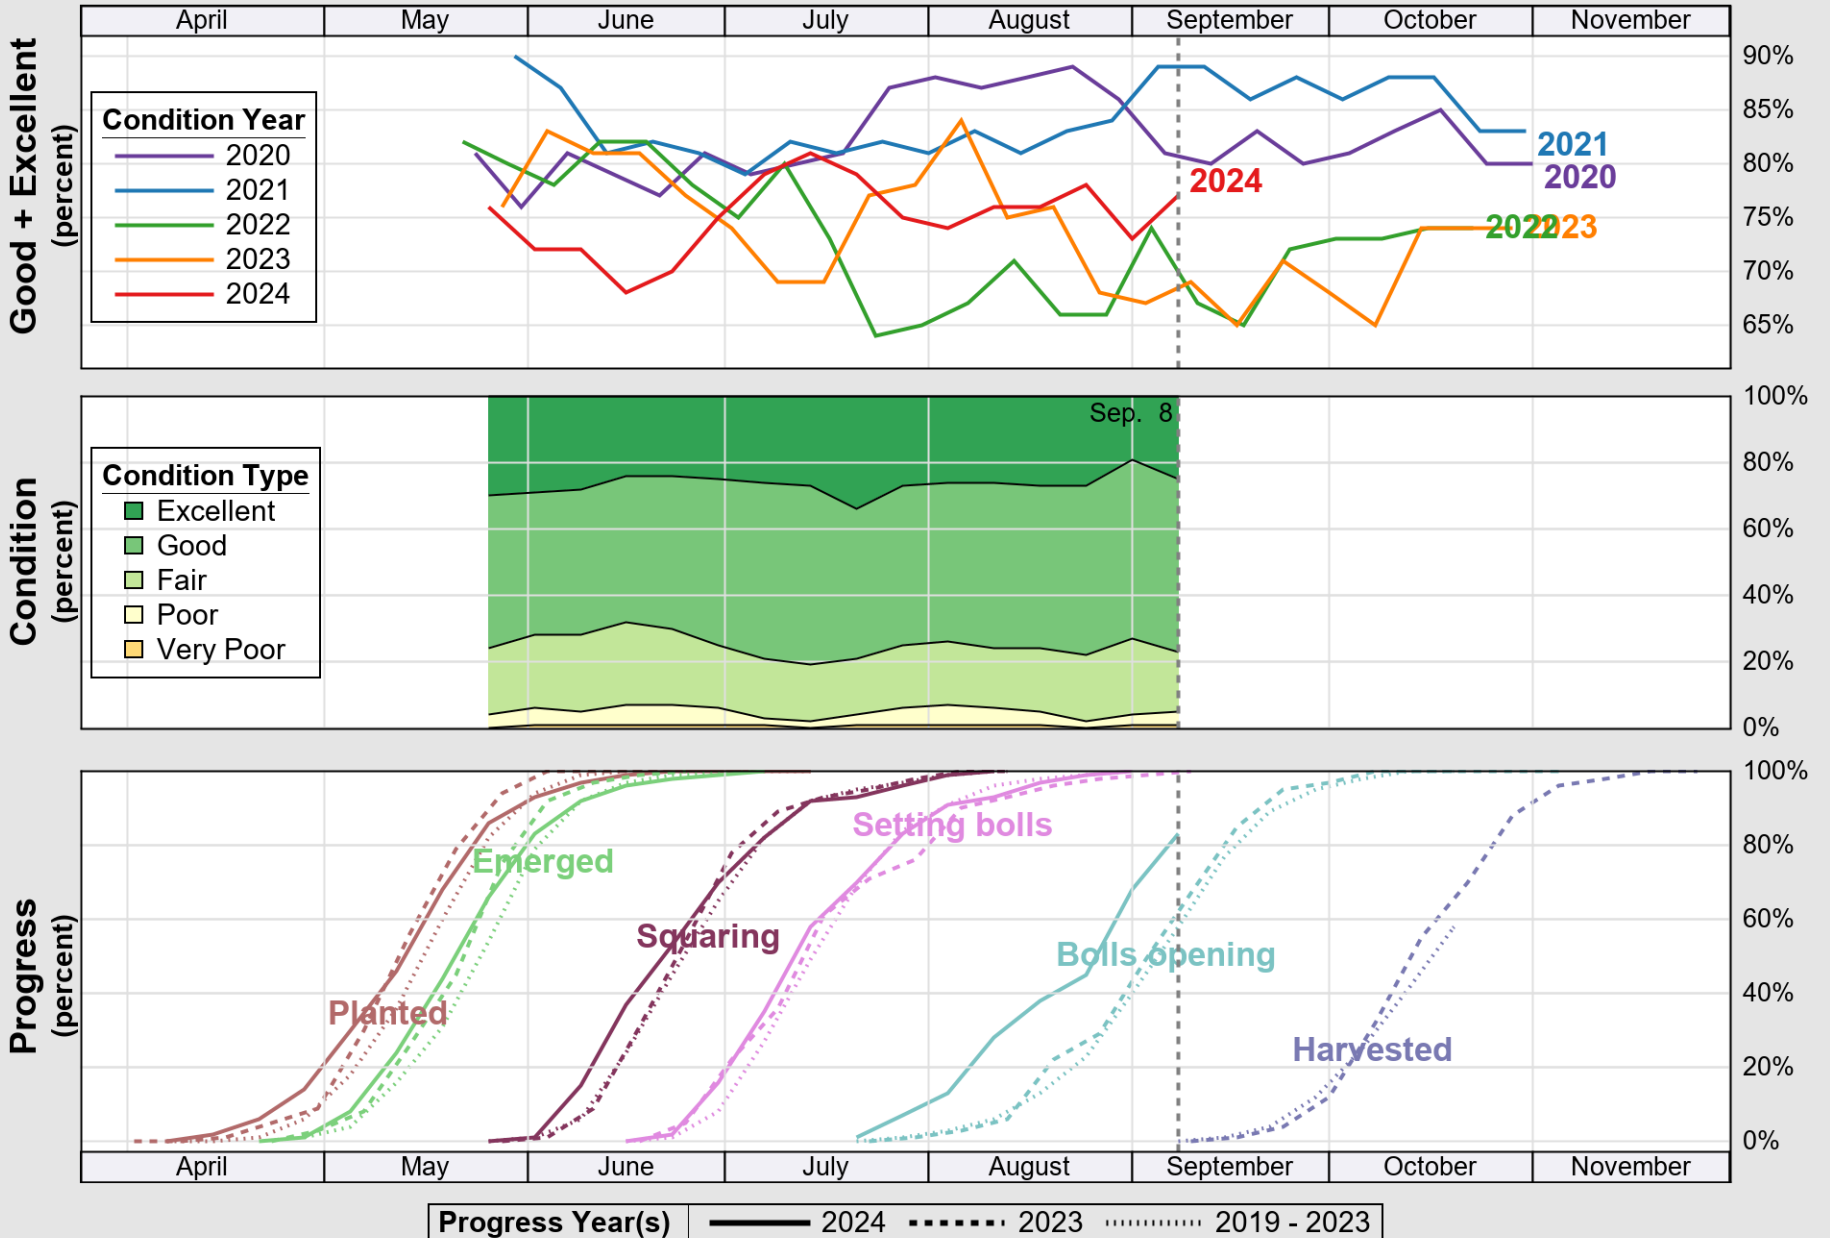

USDA

Crop Progress and Condition: Corn in Arkansas , 2024

NASS

Source: National Agricultural Statistics Service (NASS), Crop Progress Report

USDA

Crop Progress and Condition: Cotton in Arkansas , 2024

NASS

Source: National Agricultural Statistics Service (NASS), Crop Progress Report

USDA

Crop Progress and Condition: Pasture and Range in Arkansas , 2024

NASS

Source: National Agricultural Statistics Service (NASS), Crop Progress Report

USDA

Crop Progress and Condition: Peanuts in Arkansas , 2024

NASS

Source: National Agricultural Statistics Service (NASS), Crop Progress Report

USDA

Crop Progress and Condition: Rice in Arkansas , 2024

NASS

Source: National Agricultural Statistics Service (NASS), Crop Progress Report