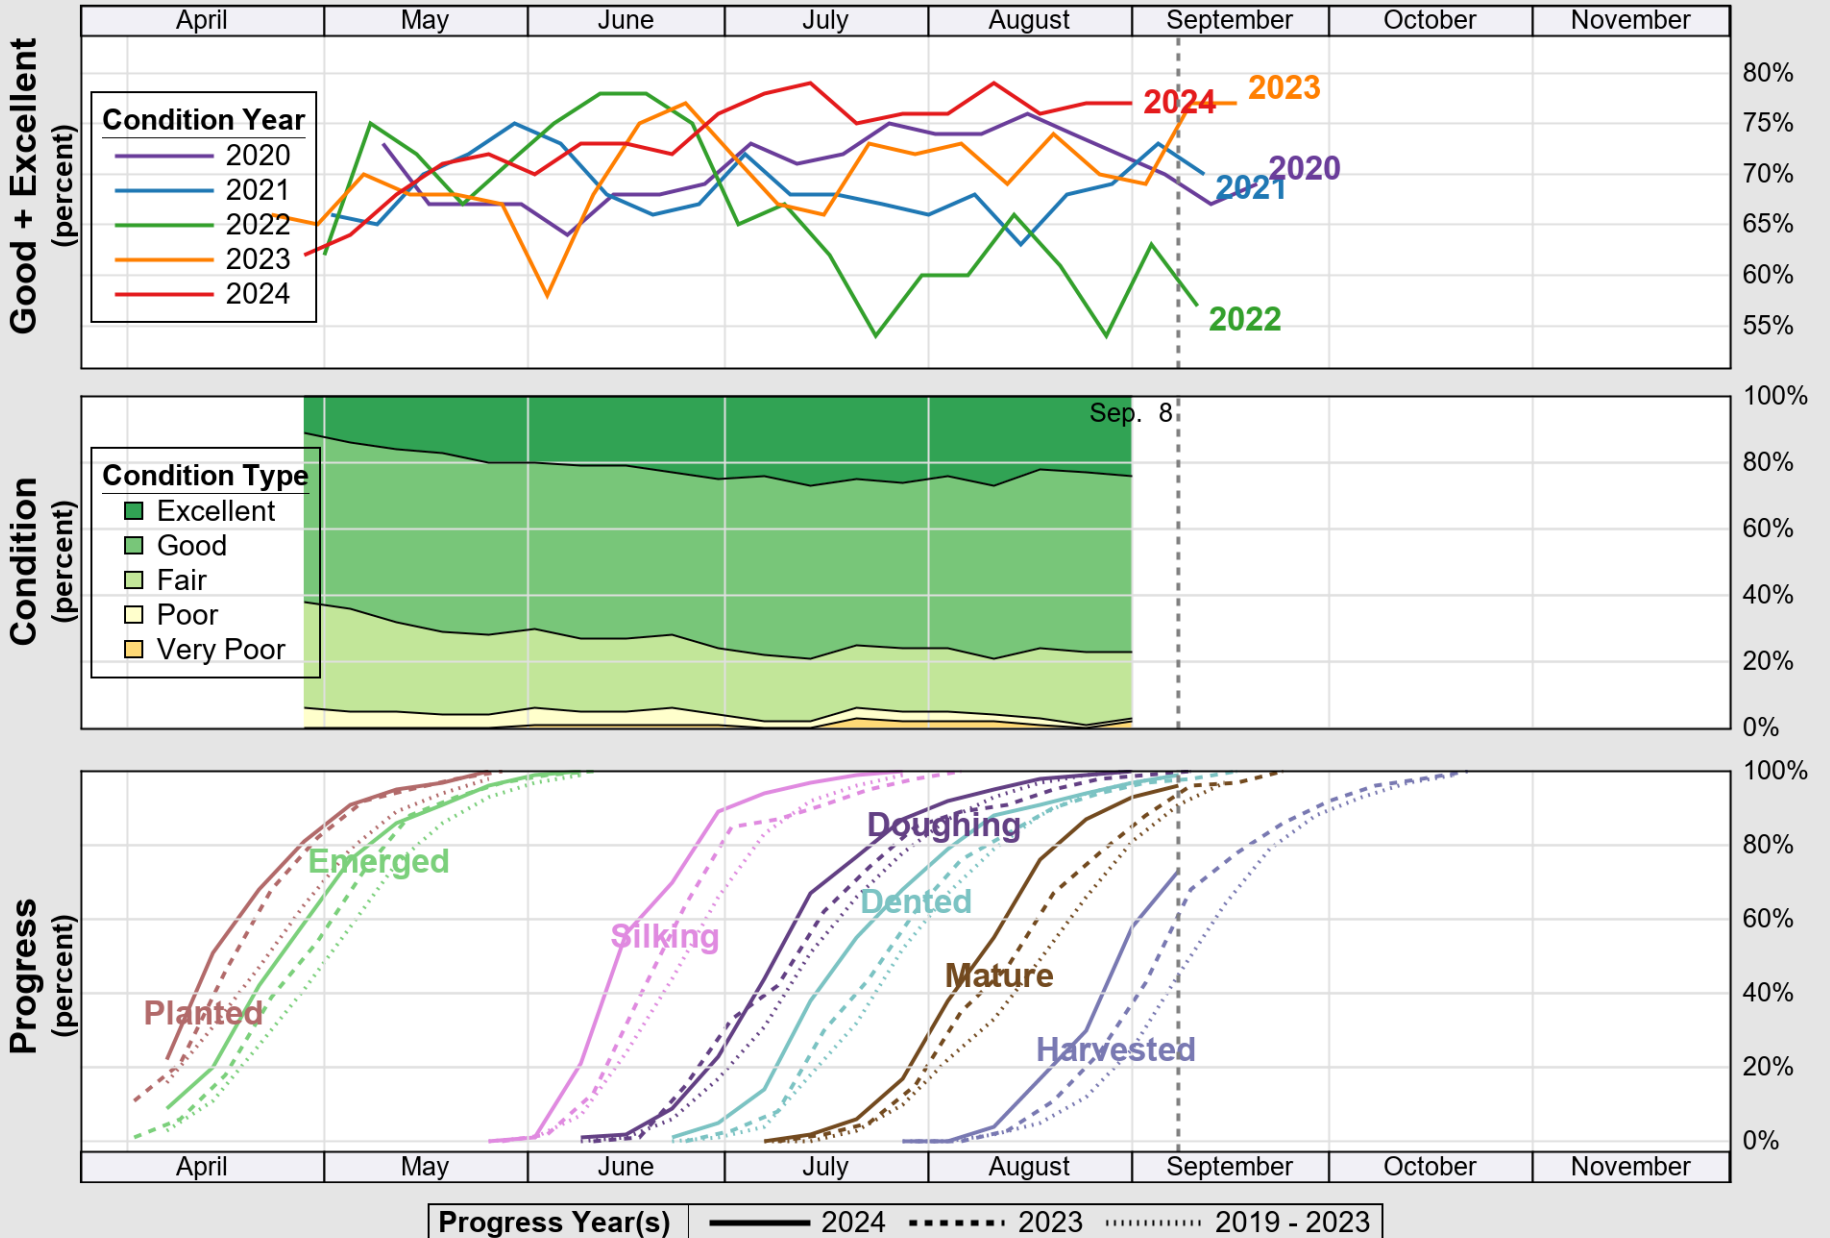

USDA

Crop Progress and Condition: Corn in Arkansas , 2024

NASS

Source: National Agricultural Statistics Service (NASS), Crop Progress Report

USDA

Crop Progress and Condition: Cotton in Arkansas , 2024

NASS

Source: National Agricultural Statistics Service (NASS), Crop Progress Report

USDA

Crop Progress and Condition: Pasture and Range in Arkansas , 2024

NASS

Source: National Agricultural Statistics Service (NASS), Crop Progress Report

USDA

Crop Progress and Condition: Peanuts in Arkansas , 2024

NASS

Source: National Agricultural Statistics Service (NASS), Crop Progress Report

USDA

Crop Progress and Condition: Rice in Arkansas , 2024

NASS

Source: National Agricultural Statistics Service (NASS), Crop Progress Report