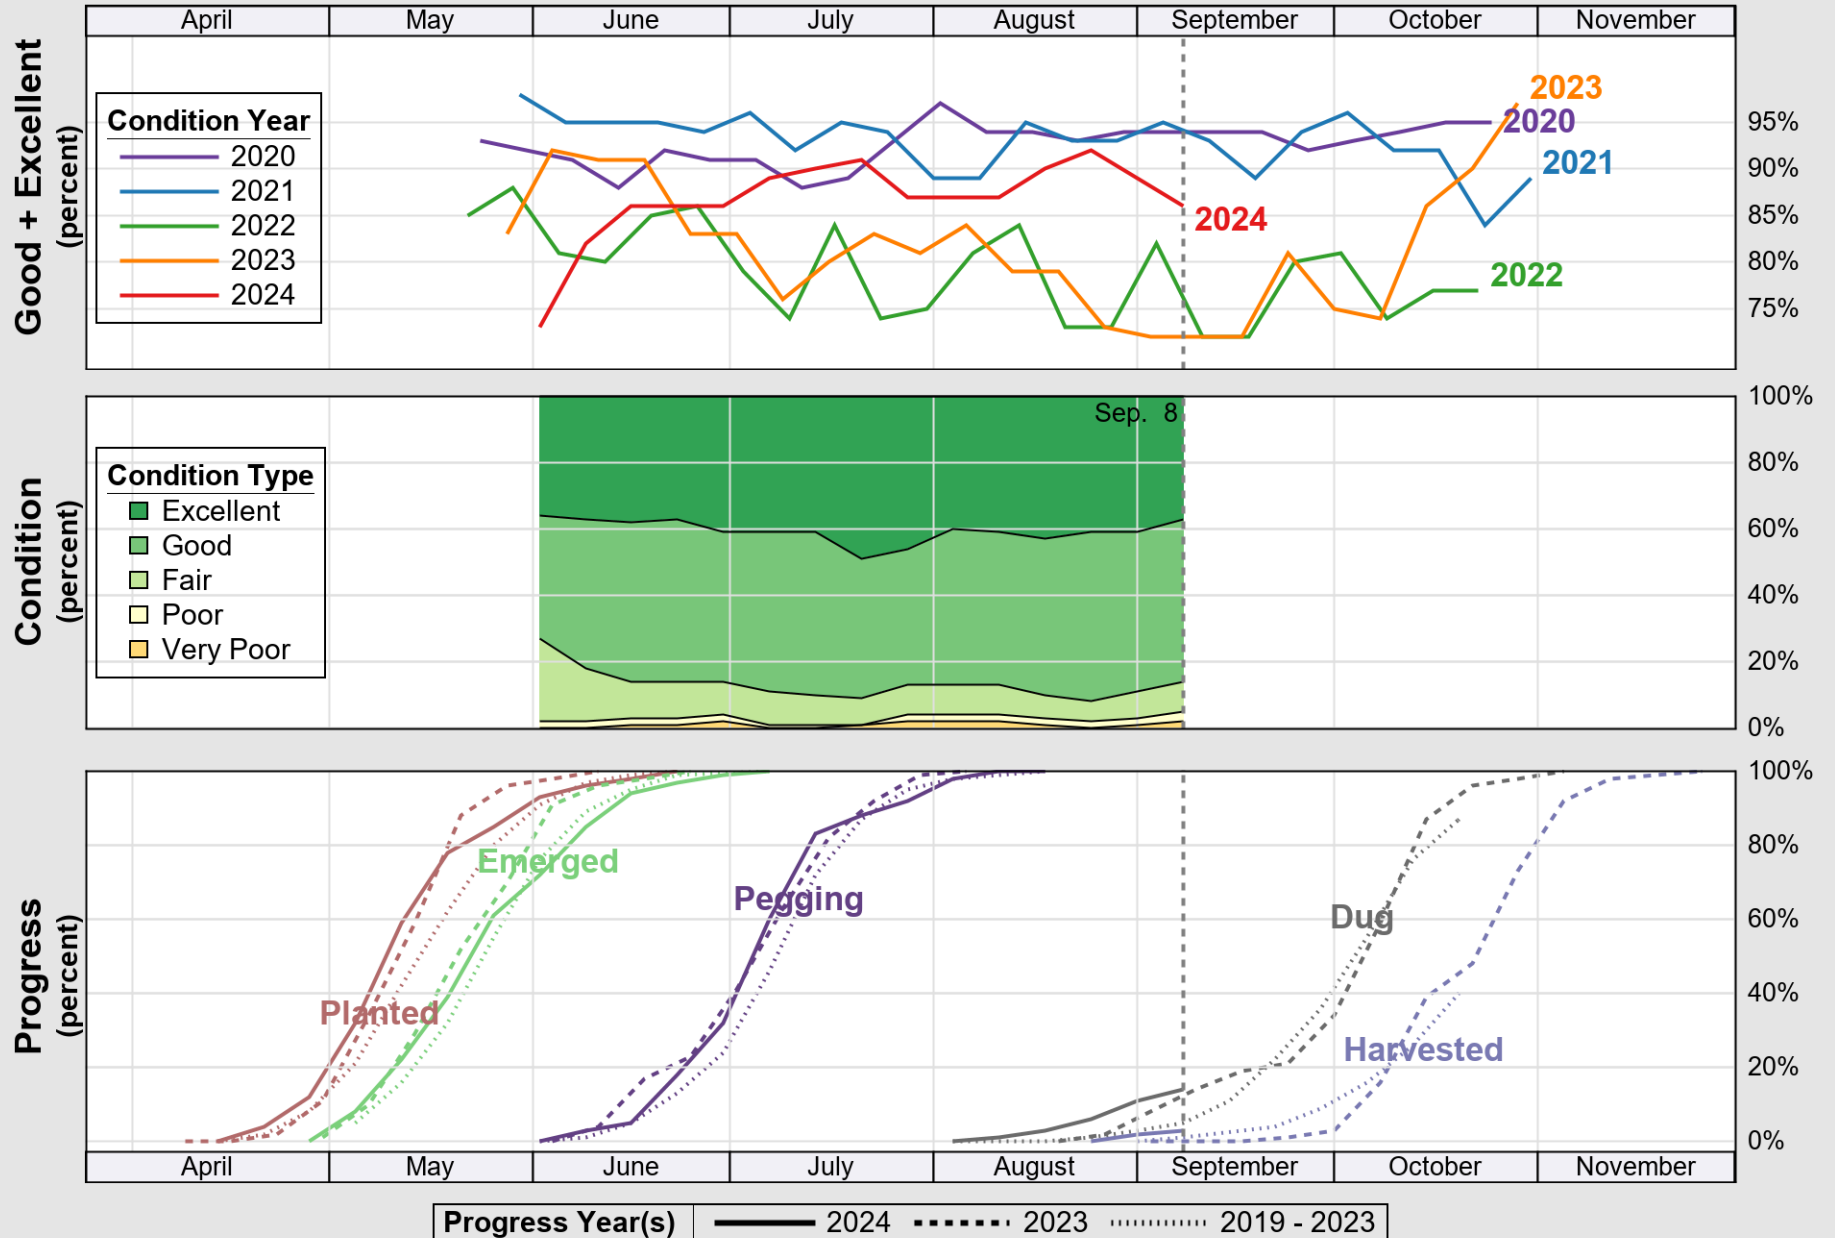

USDA

Crop Progress and Condition: Corn in Arkansas , 2024

NASS

Source: National Agricultural Statistics Service (NASS), Crop Progress Report

USDA

Crop Progress and Condition: Cotton in Arkansas , 2024

NASS

Source: National Agricultural Statistics Service (NASS), Crop Progress Report

USDA

Crop Progress and Condition: Pasture and Range in Arkansas , 2024

NASS

Source: National Agricultural Statistics Service (NASS), Crop Progress Report

USDA

Crop Progress and Condition: Peanuts in Arkansas , 2024

NASS

Source: National Agricultural Statistics Service (NASS), Crop Progress Report

USDA

Crop Progress and Condition: Rice in Arkansas , 2024

NASS

Source: National Agricultural Statistics Service (NASS), Crop Progress Report