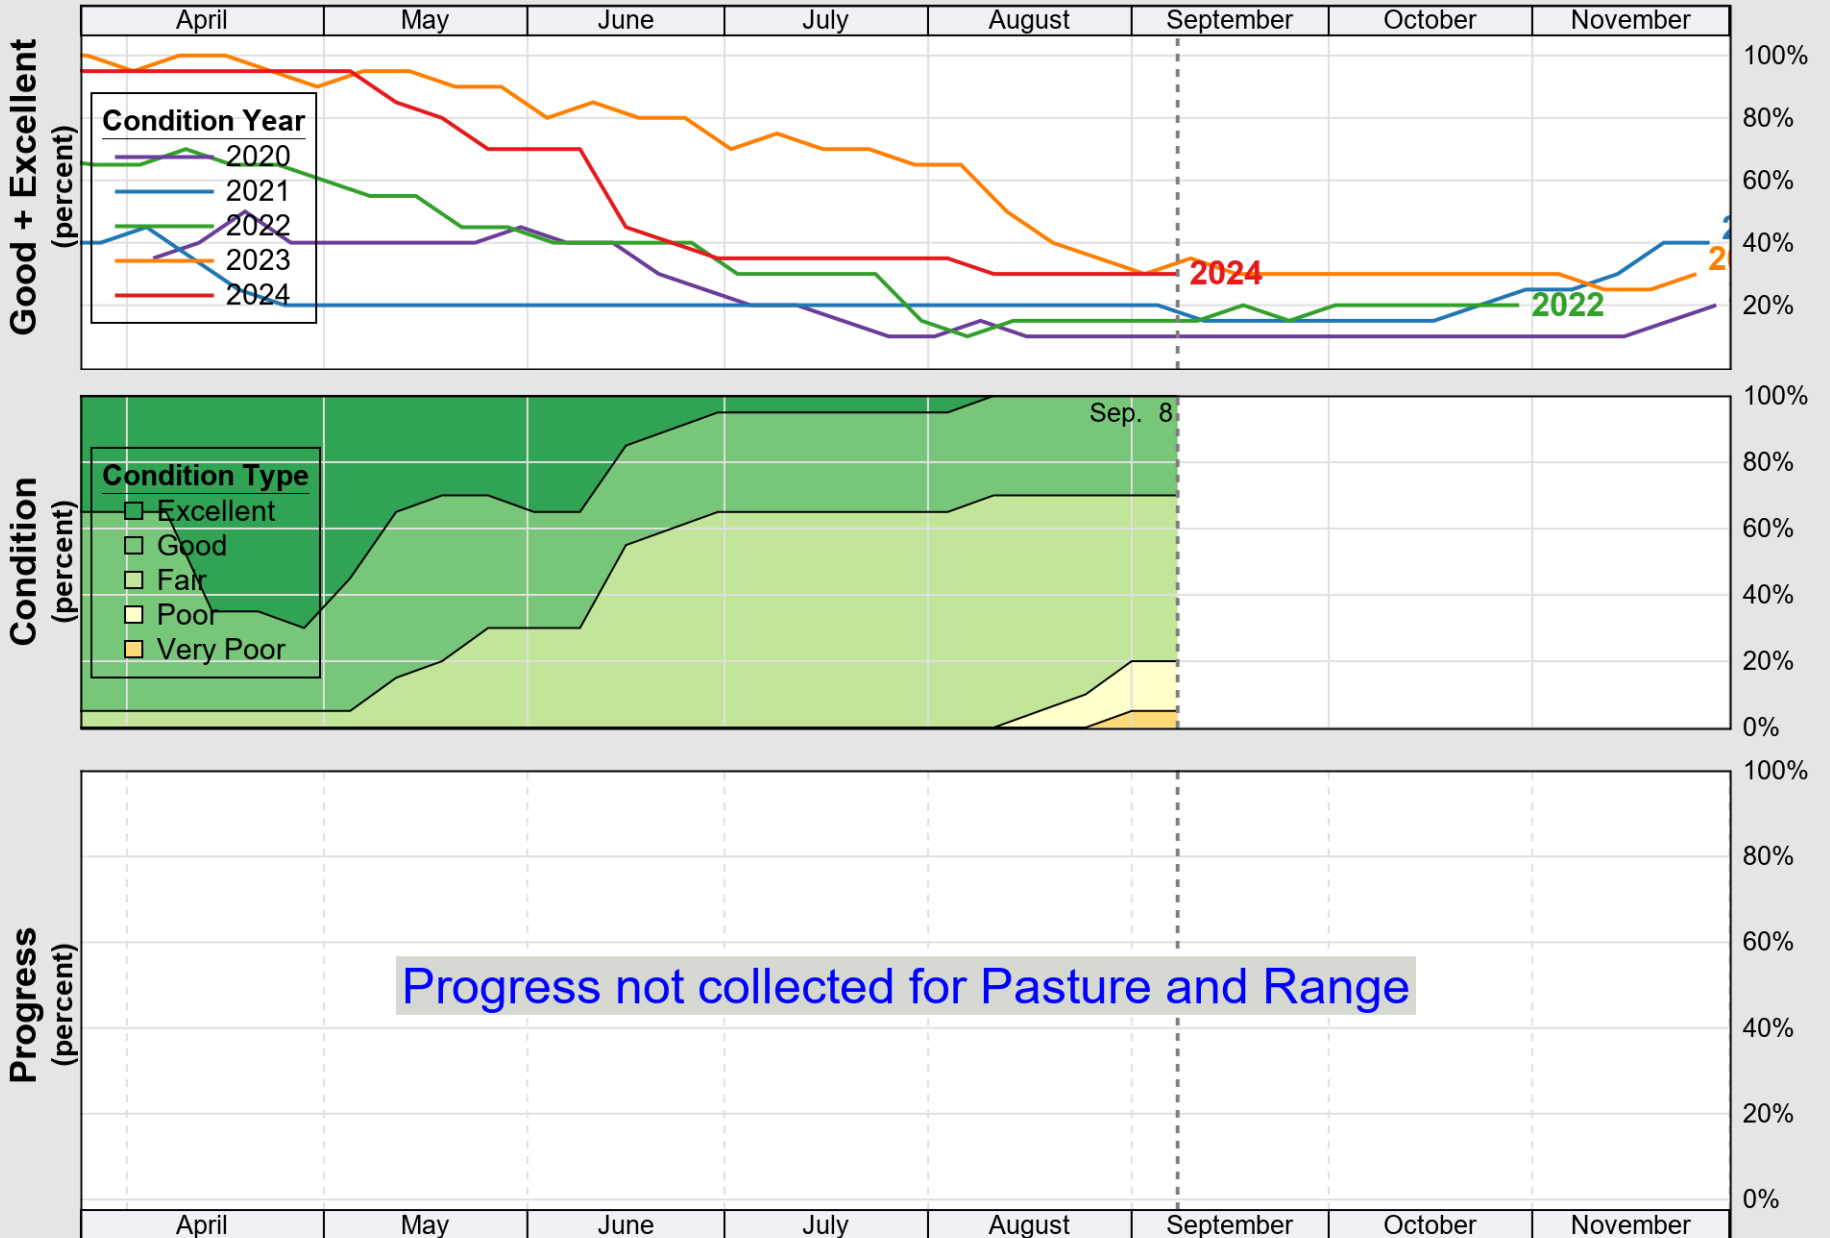

# Crop Progress and Condition: Cotton in California , 2024

NASS

Source: National Agricultural Statistics Service (NASS), Crop Progress Report

USDA

# Crop Progress and Condition: Pasture and Range in California, 2024

NASS

Source: National Agricultural Statistics Service (NASS), Crop Progress Report

USDA

# Crop Progress and Condition: Rice in California , 2024

NASS

Source: National Agricultural Statistics Service (NASS), Crop Progress Report

USDA