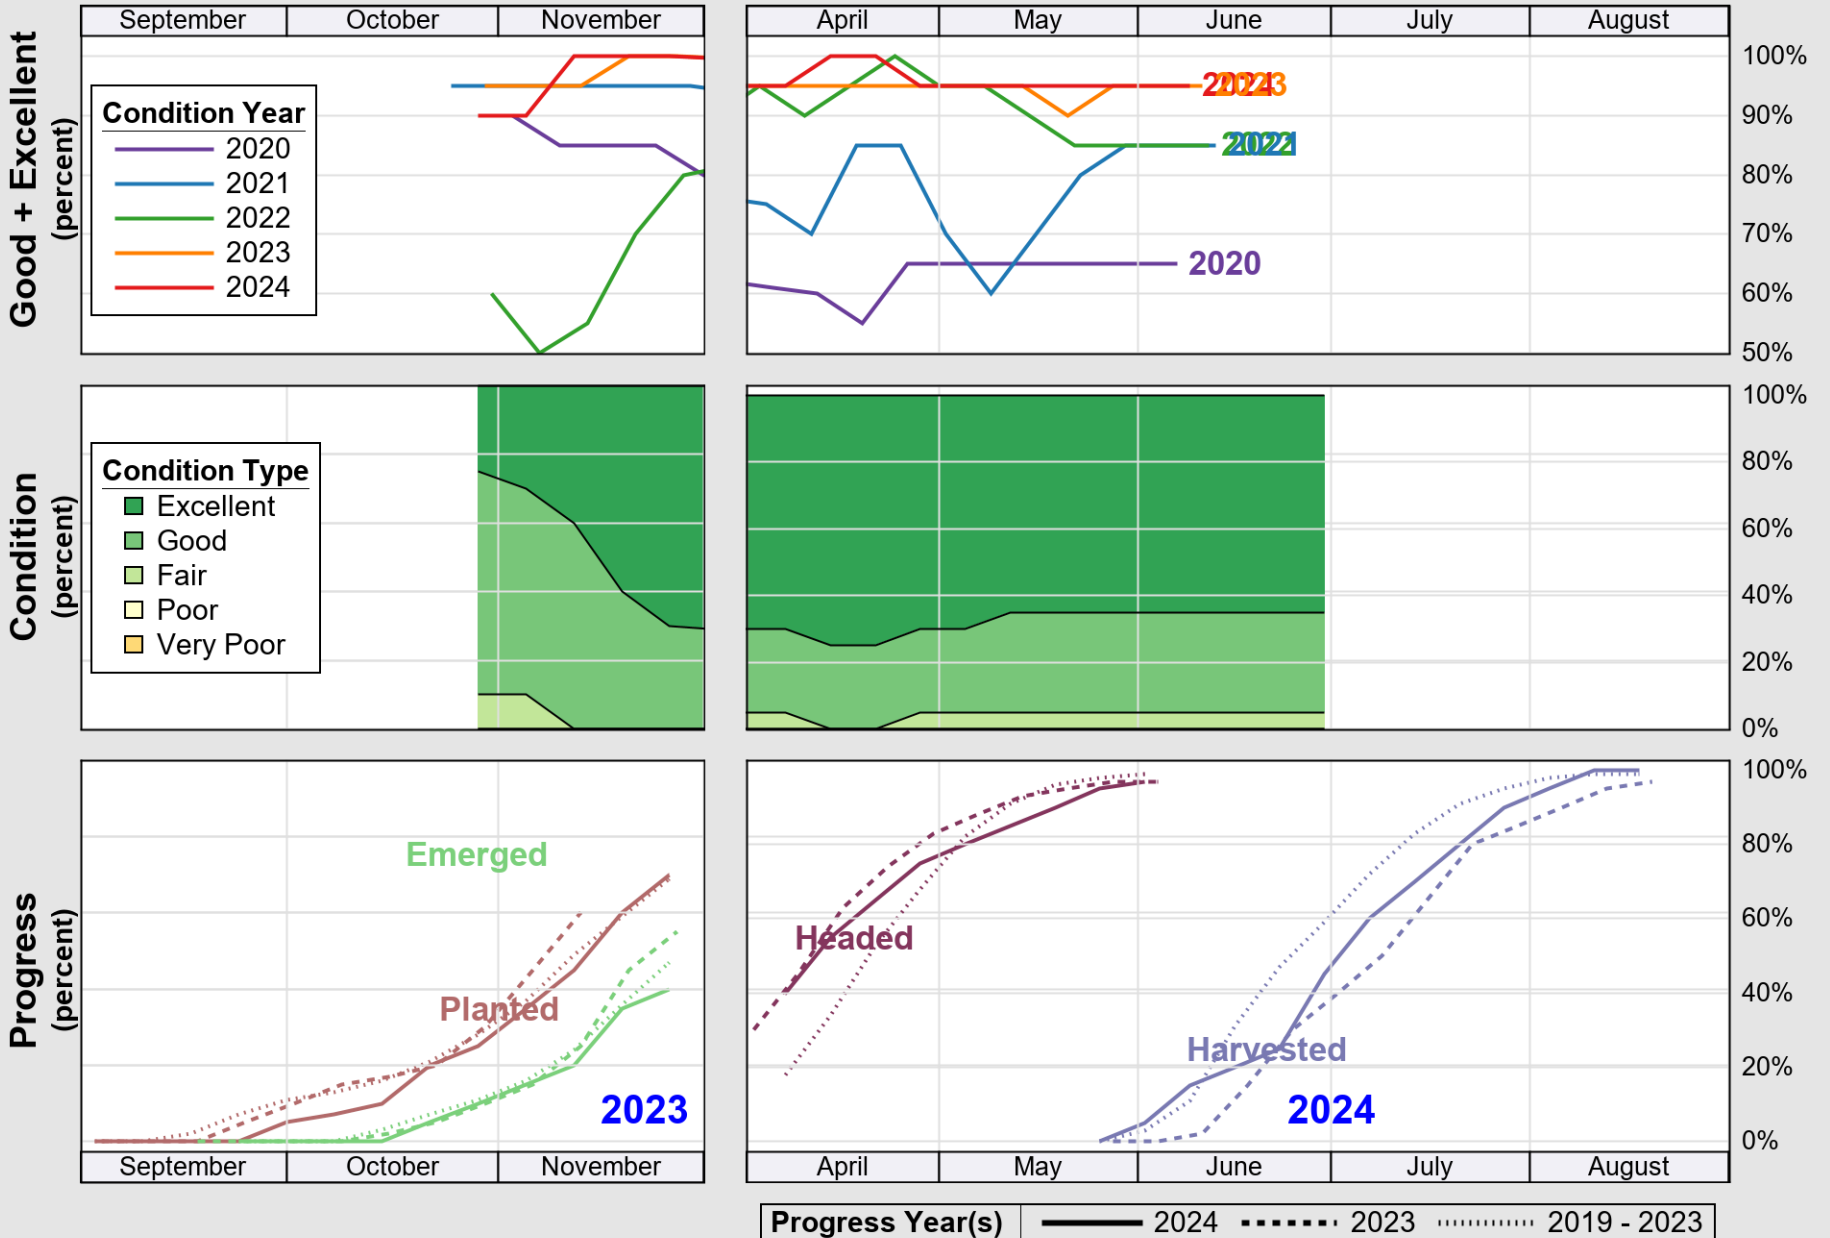

# Crop Progress and Condition: Cotton in California , 2024

NASS

Source: National Agricultural Statistics Service (NASS), Crop Progress Report

USDA

# Crop Progress and Condition: Pasture and Range in California, 2024

NASS

Source: National Agricultural Statistics Service (NASS), Crop Progress Report

USDA

# Crop Progress and Condition: Rice in California , 2024

NASS

Source: National Agricultural Statistics Service (NASS), Crop Progress Report

USDA

# Crop Progress and Condition: Winter Wheat in California , 2024

NASS

Source: National Agricultural Statistics Service (NASS), Crop Progress Report