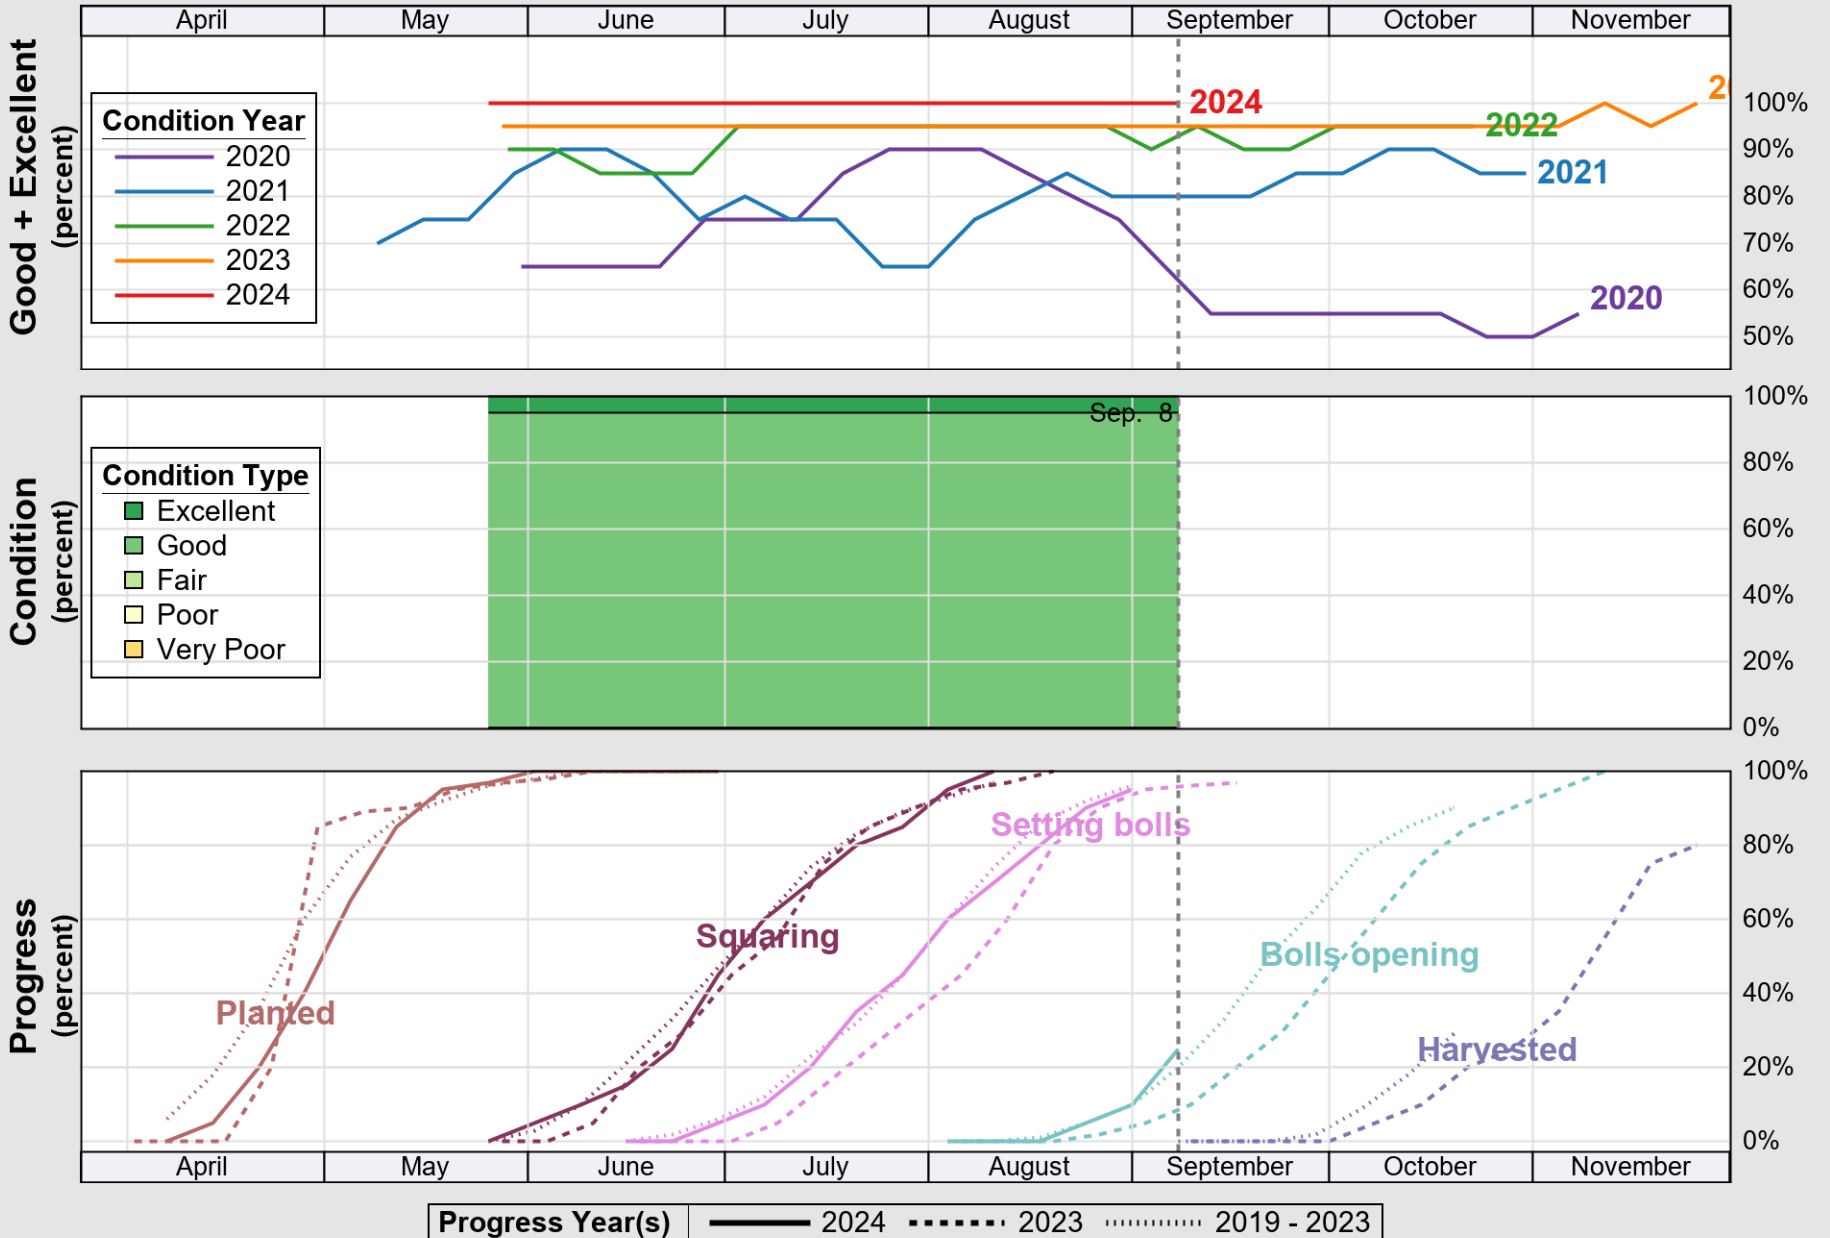

# Crop Progress and Condition: Cotton in California , 2024

NASS

Source: National Agricultural Statistics Service (NASS), Crop Progress Report

USDA

# Crop Progress and Condition: Pasture and Range in California, 2024

NASS

Source: National Agricultural Statistics Service (NASS), Crop Progress Report

USDA

# Crop Progress and Condition: Rice in California , 2024

NASS

Source: National Agricultural Statistics Service (NASS), Crop Progress Report

USDA

# Crop Progress and Condition: Winter Wheat in California , 2024

NASS

Source: National Agricultural Statistics Service (NASS), Crop Progress Report