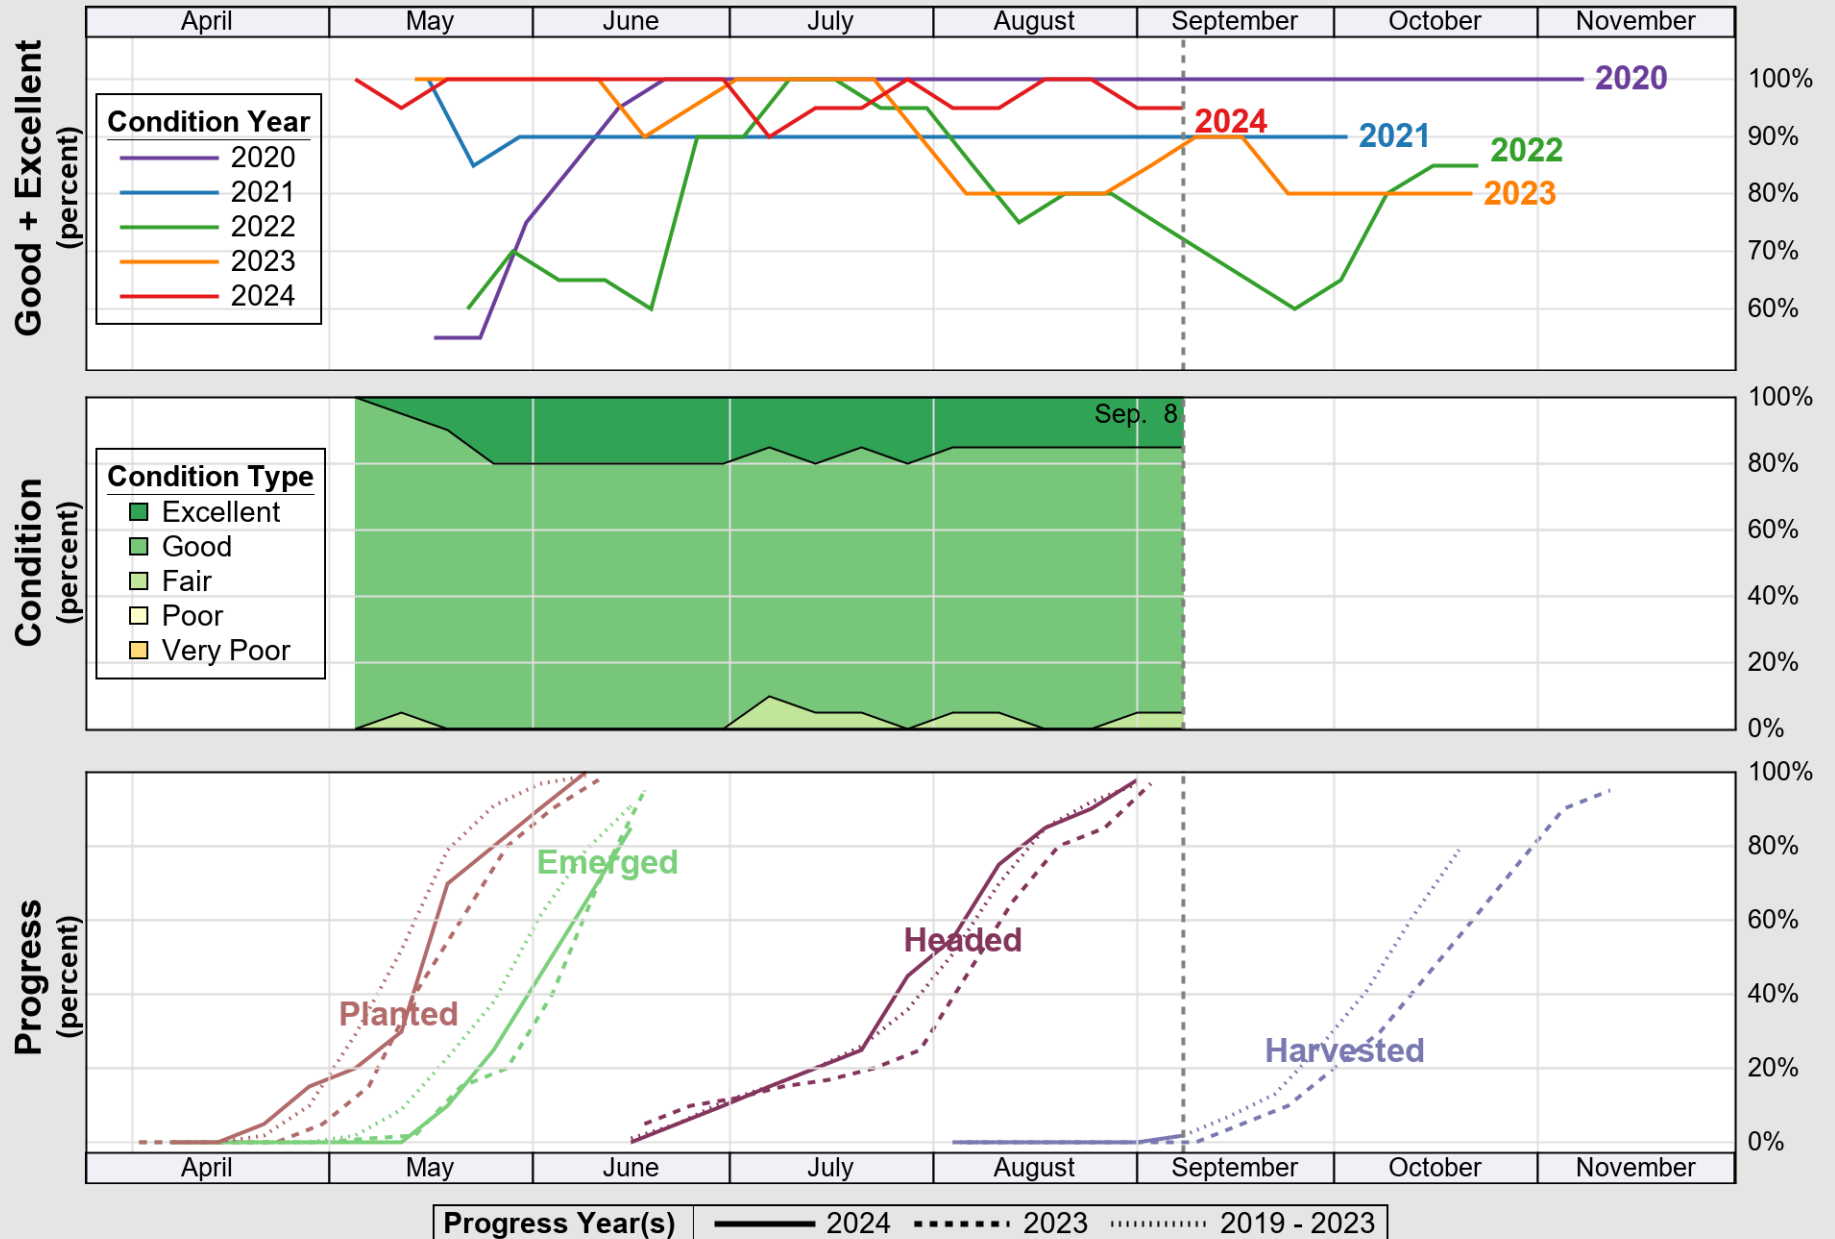

# Crop Progress and Condition: Cotton in California , 2024

NASS

Source: National Agricultural Statistics Service (NASS), Crop Progress Report

USDA

# Crop Progress and Condition: Pasture and Range in California, 2024

NASS

Source: National Agricultural Statistics Service (NASS), Crop Progress Report

USDA

# Crop Progress and Condition: Rice in California , 2024

NASS

Source: National Agricultural Statistics Service (NASS), Crop Progress Report

USDA

# Crop Progress and Condition: Winter Wheat in California , 2024

NASS

Source: National Agricultural Statistics Service (NASS), Crop Progress Report