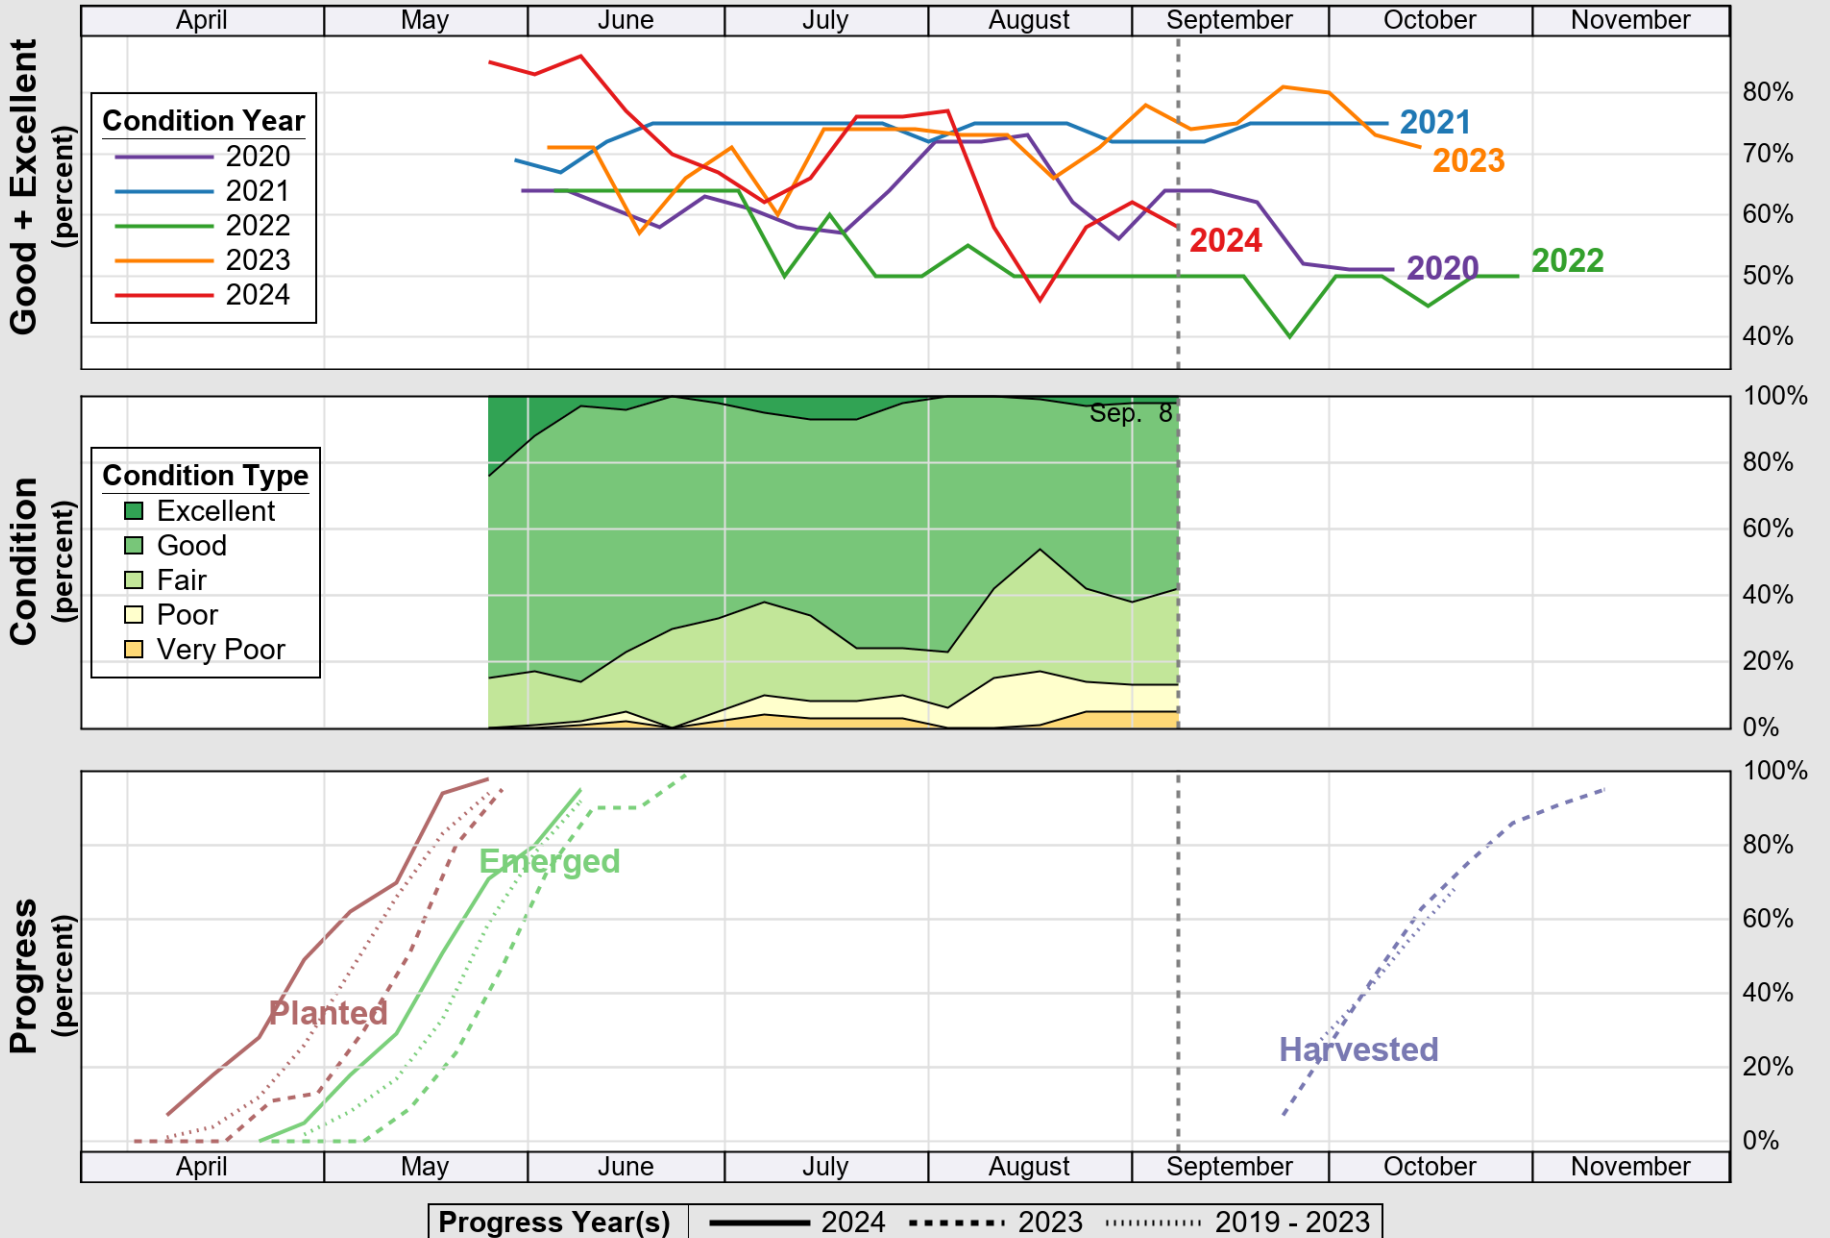

# Crop Progress and Condition: Corn in Colorado , 2024

NASS

Source: National Agricultural Statistics Service (NASS), Crop Progress Report

USDA

# Crop Progress and Condition: Pasture and Range in Colorado , 2024

NASS

Source: National Agricultural Statistics Service (NASS), Crop Progress Report

USDA

# Crop Progress and Condition: Sorghum in Colorado , 2024

NASS

Source: National Agricultural Statistics Service (NASS), Crop Progress Report

USDA

# Crop Progress and Condition: Sugar Beets in Colorado , 2024

NASS

Source: National Agricultural Statistics Service (NASS), Crop Progress Report

USDA