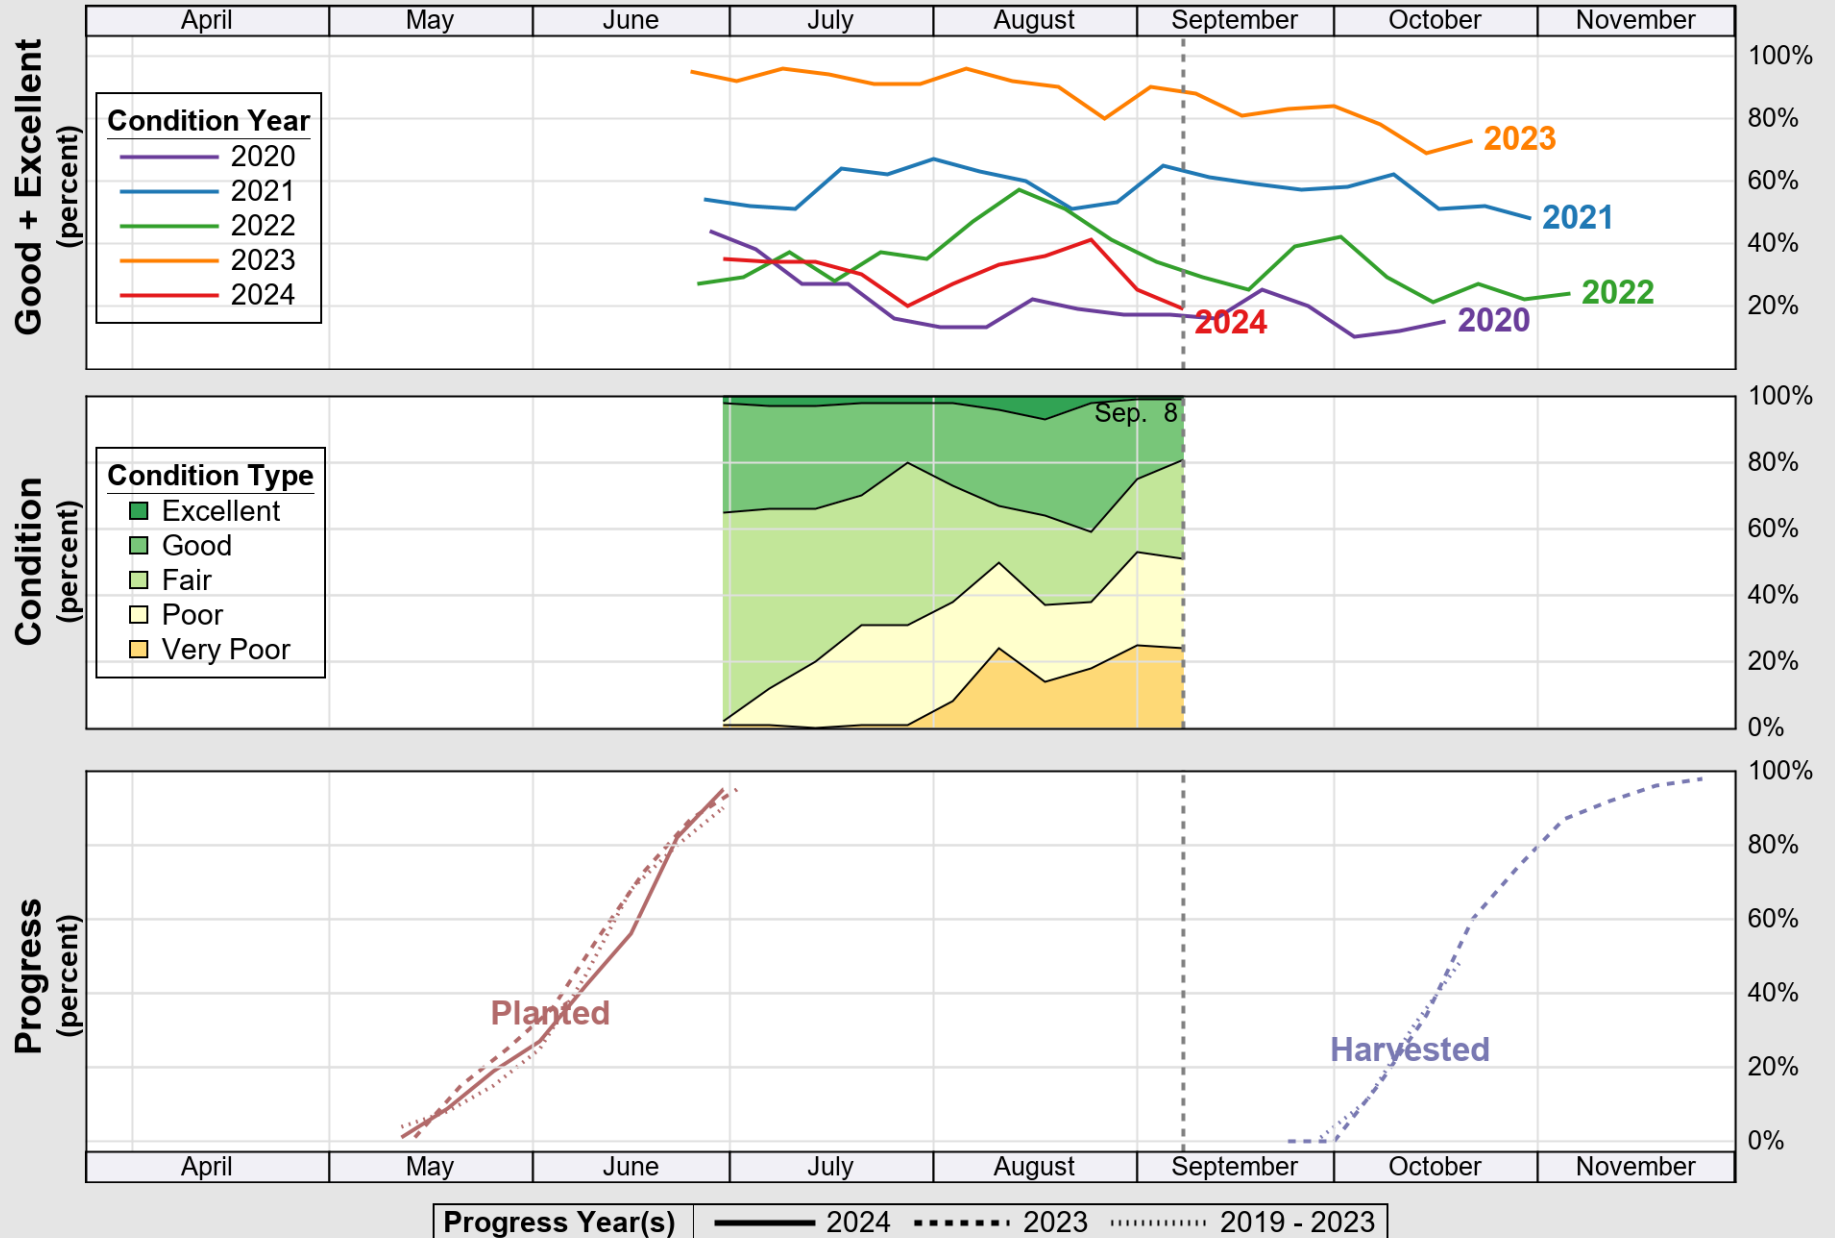

# Crop Progress and Condition: Sorghum in Colorado , 2024

NASS

Source: National Agricultural Statistics Service (NASS), Crop Progress Report

USDA

# Crop Progress and Condition: Sugar Beets in Colorado , 2024

NASS

Source: National Agricultural Statistics Service (NASS), Crop Progress Report

USDA

# Crop Progress and Condition: Sunflower in Colorado , 2024

NASS

Source: National Agricultural Statistics Service (NASS), Crop Progress Report

USDA