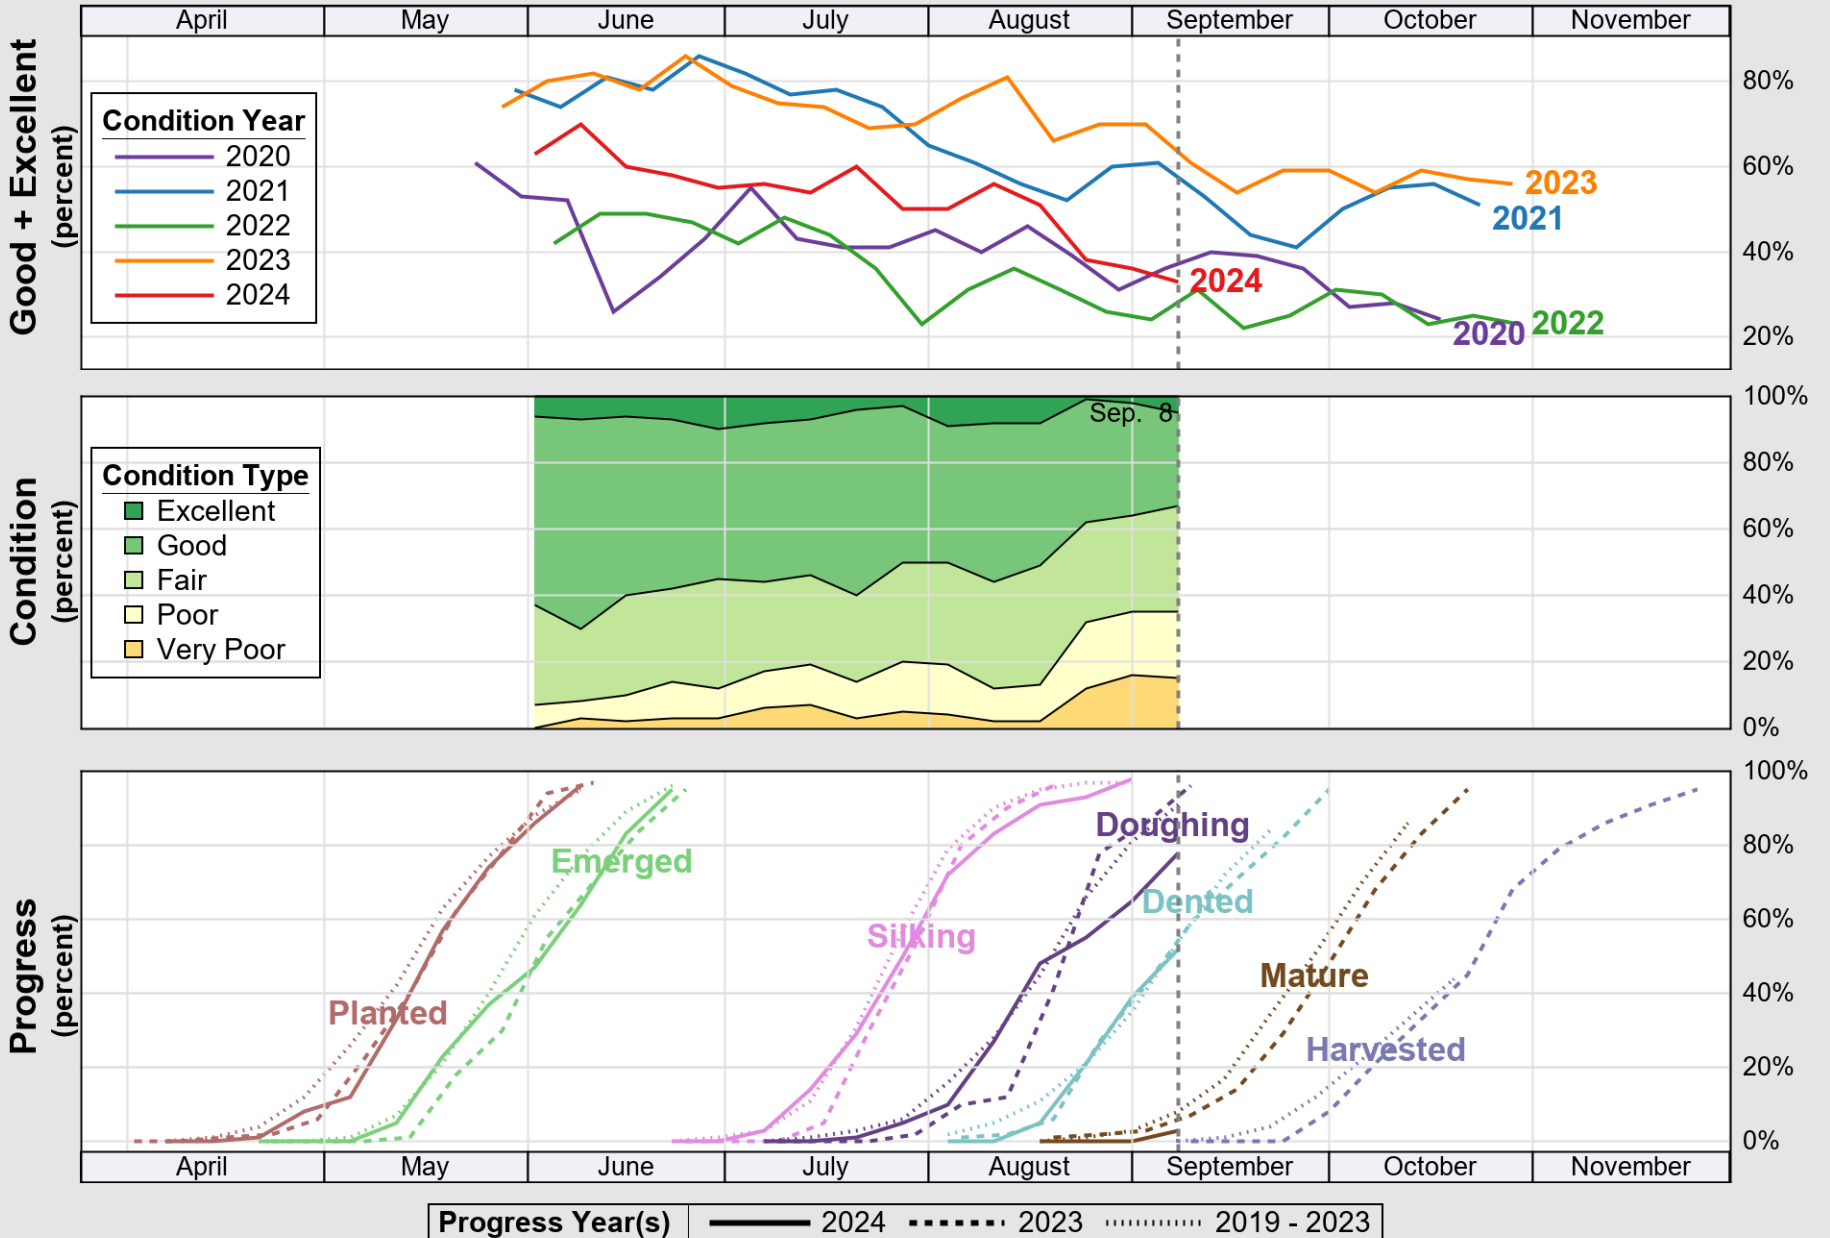

# Crop Progress and Condition: Barley in Colorado , 2024

NASS

Source: National Agricultural Statistics Service (NASS), Crop Progress Report

USDA

# Crop Progress and Condition: Corn in Colorado , 2024

NASS

Source: National Agricultural Statistics Service (NASS), Crop Progress Report

USDA

# Crop Progress and Condition: Pasture and Range in Colorado , 2024

NASS

Source: National Agricultural Statistics Service (NASS), Crop Progress Report

USDA