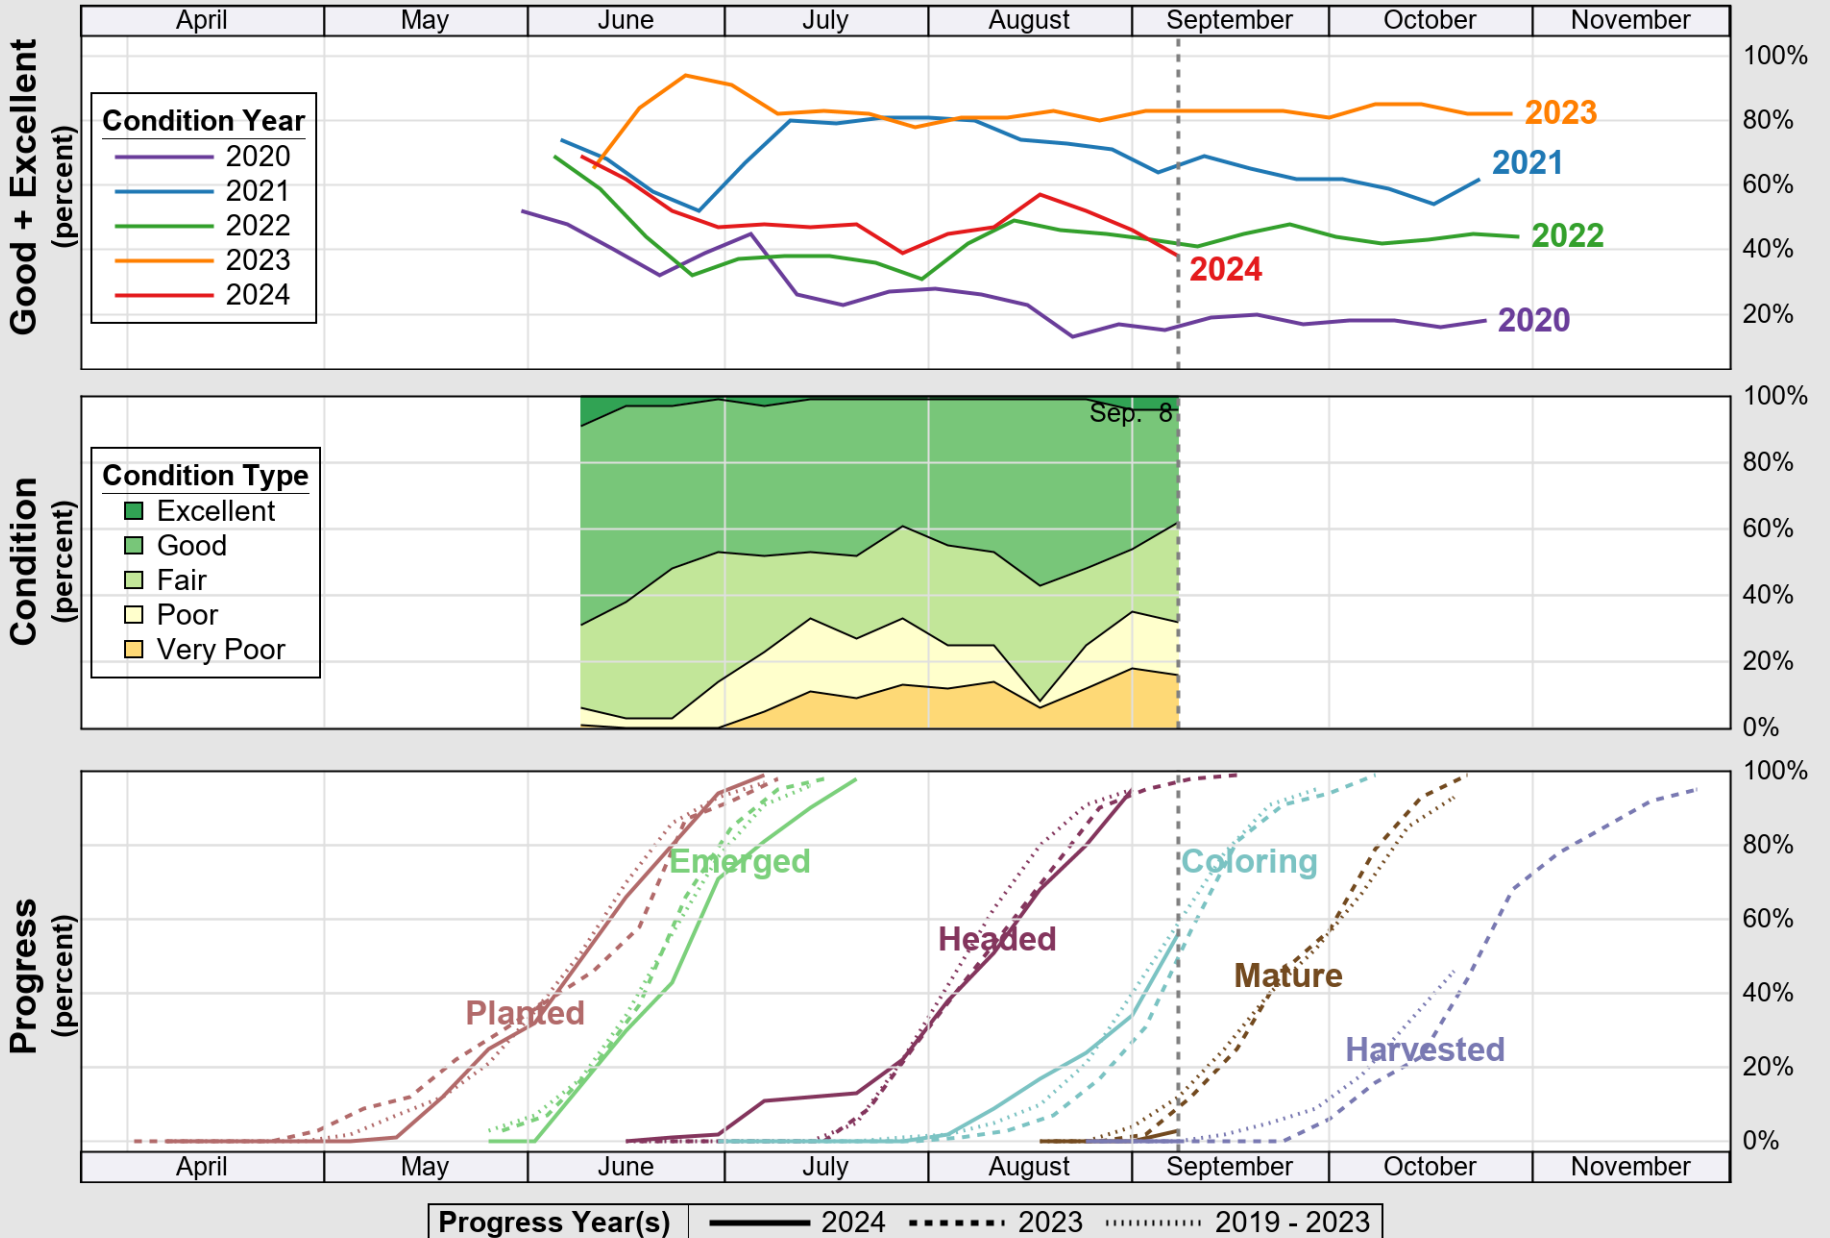

# Crop Progress and Condition: Barley in Colorado , 2024

NASS

Source: National Agricultural Statistics Service (NASS), Crop Progress Report

USDA

# Crop Progress and Condition: Corn in Colorado , 2024

NASS

Source: National Agricultural Statistics Service (NASS), Crop Progress Report

USDA

# Crop Progress and Condition: Pasture and Range in Colorado , 2024

NASS

Source: National Agricultural Statistics Service (NASS), Crop Progress Report

USDA

# Crop Progress and Condition: Sorghum in Colorado , 2024

NASS

Source: National Agricultural Statistics Service (NASS), Crop Progress Report

USDA