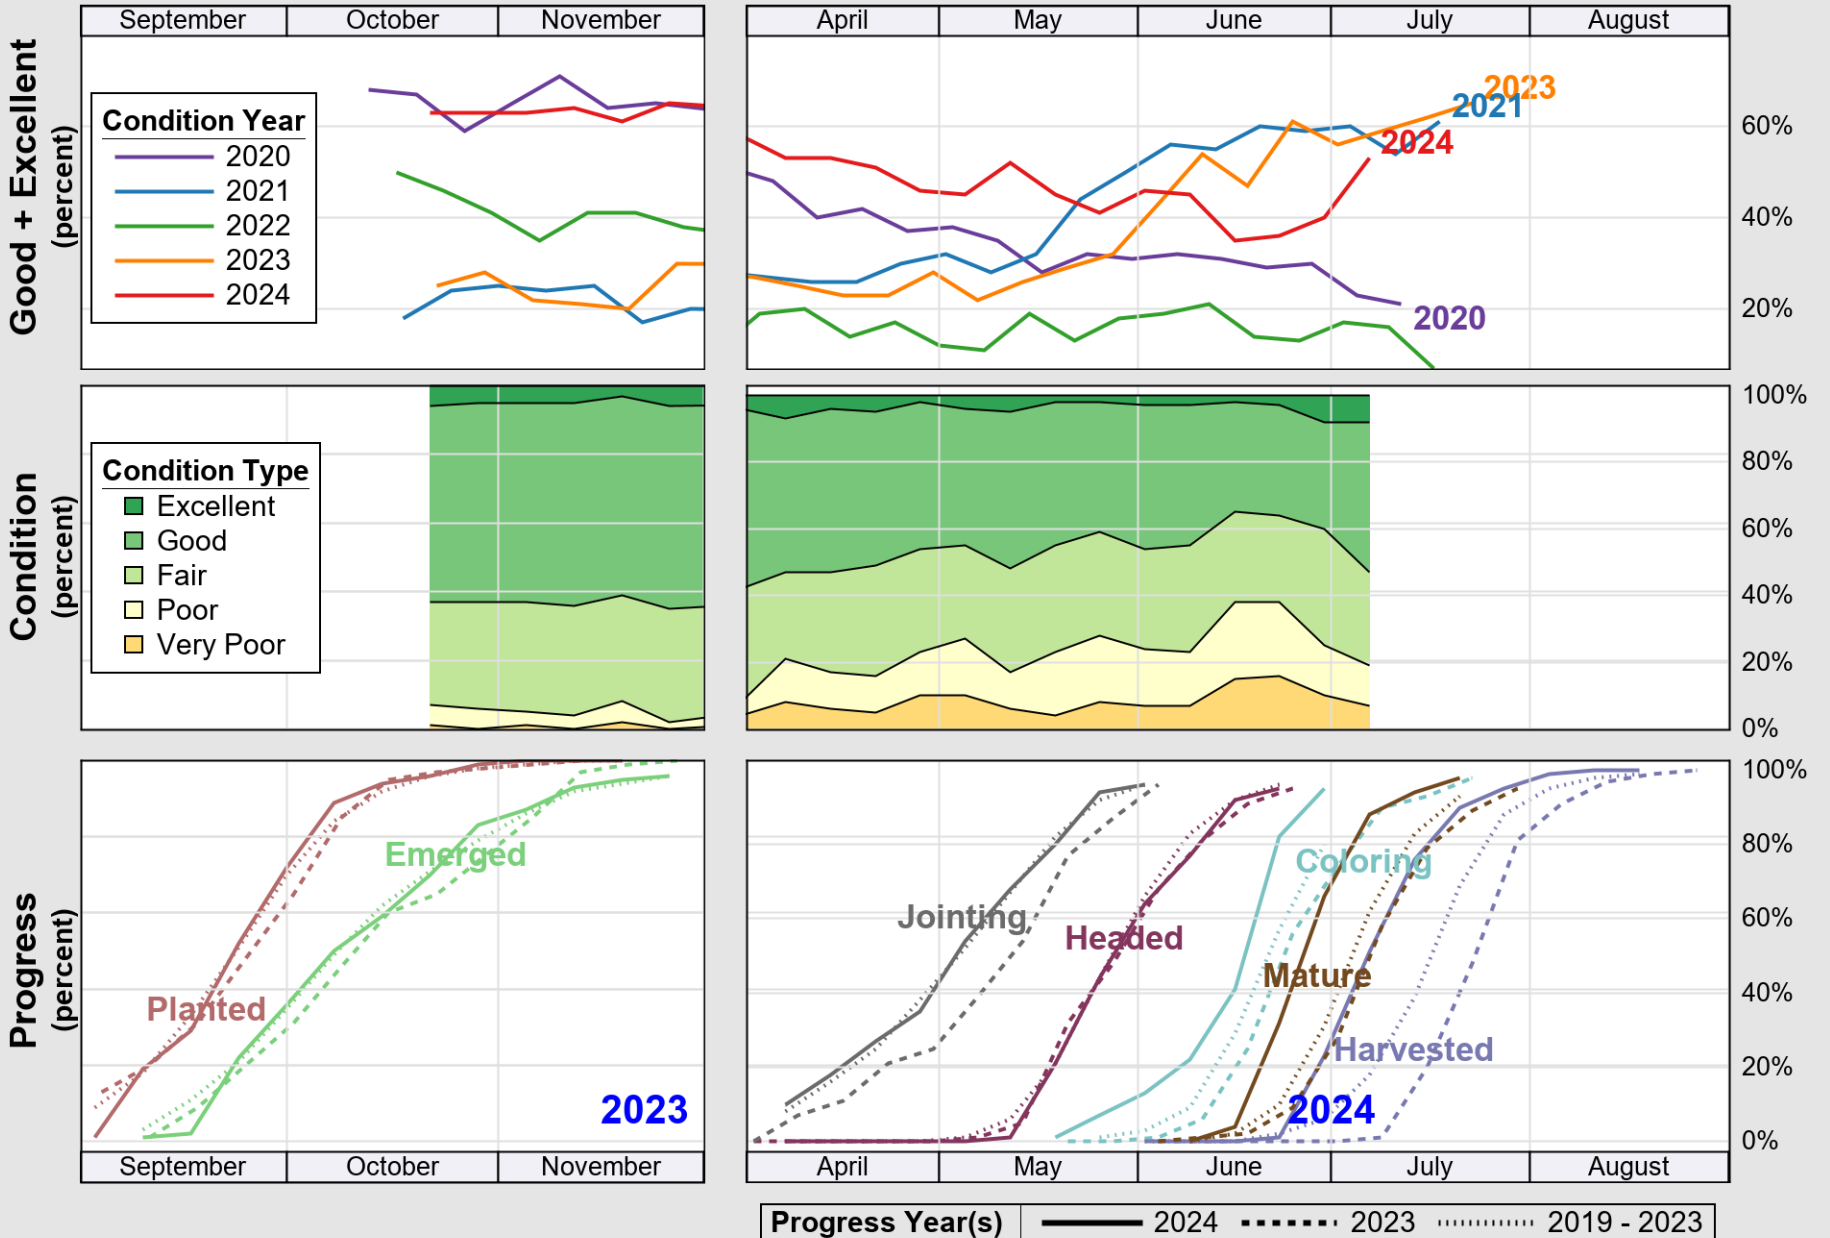

# Crop Progress and Condition: Sorghum in Colorado , 2024

NASS

Source: National Agricultural Statistics Service (NASS), Crop Progress Report

USDA

# Crop Progress and Condition: Sugar Beets in Colorado , 2024

NASS

Source: National Agricultural Statistics Service (NASS), Crop Progress Report

USDA

# Crop Progress and Condition: Sunflower in Colorado , 2024

NASS

Source: National Agricultural Statistics Service (NASS), Crop Progress Report

USDA

# Crop Progress and Condition: Winter Wheat in Colorado , 2024

NASS

Source: National Agricultural Statistics Service (NASS), Crop Progress Report