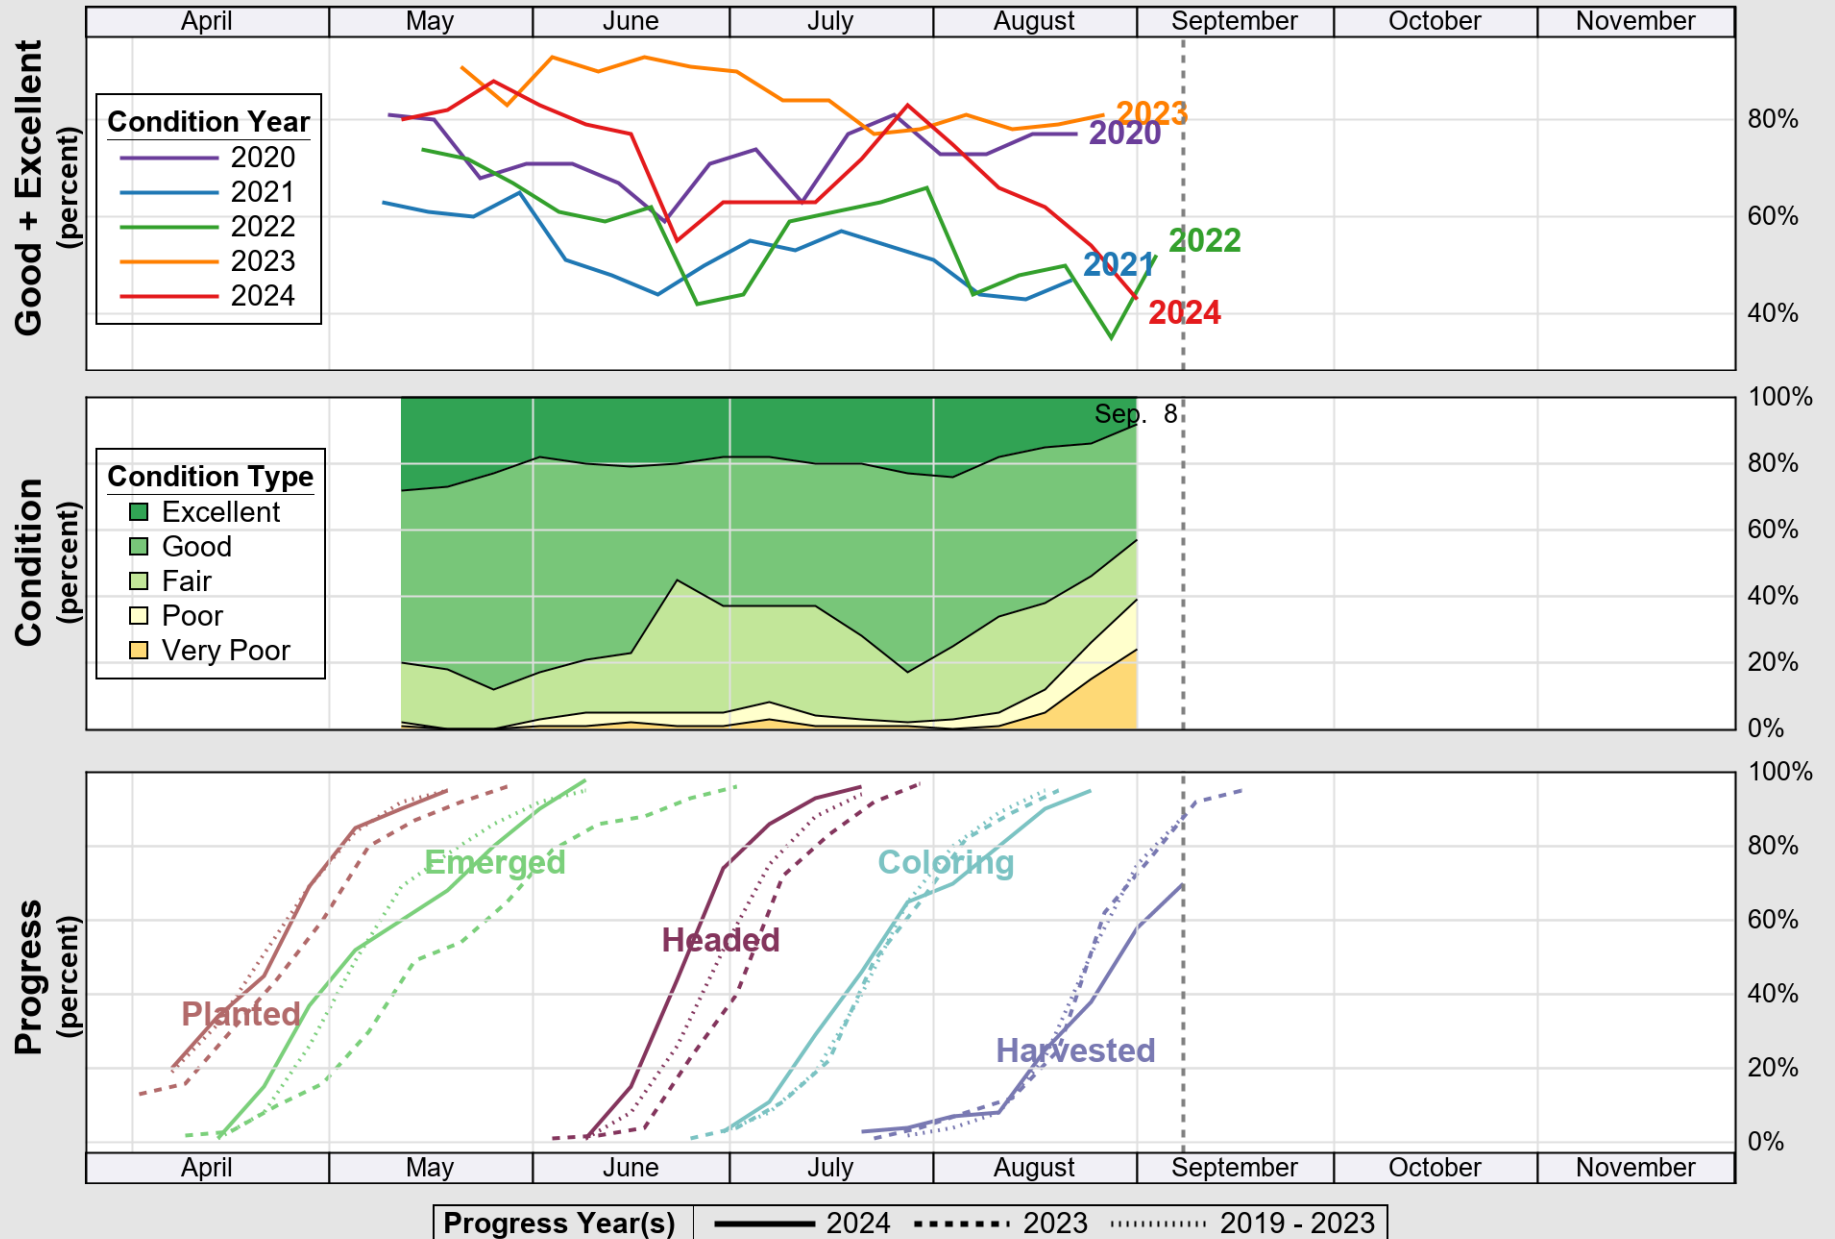

# Crop Progress and Condition: Barley in Colorado , 2024

NASS

Source: National Agricultural Statistics Service (NASS), Crop Progress Report

USDA

# Crop Progress and Condition: Corn in Colorado , 2024

NASS

Source: National Agricultural Statistics Service (NASS), Crop Progress Report

USDA