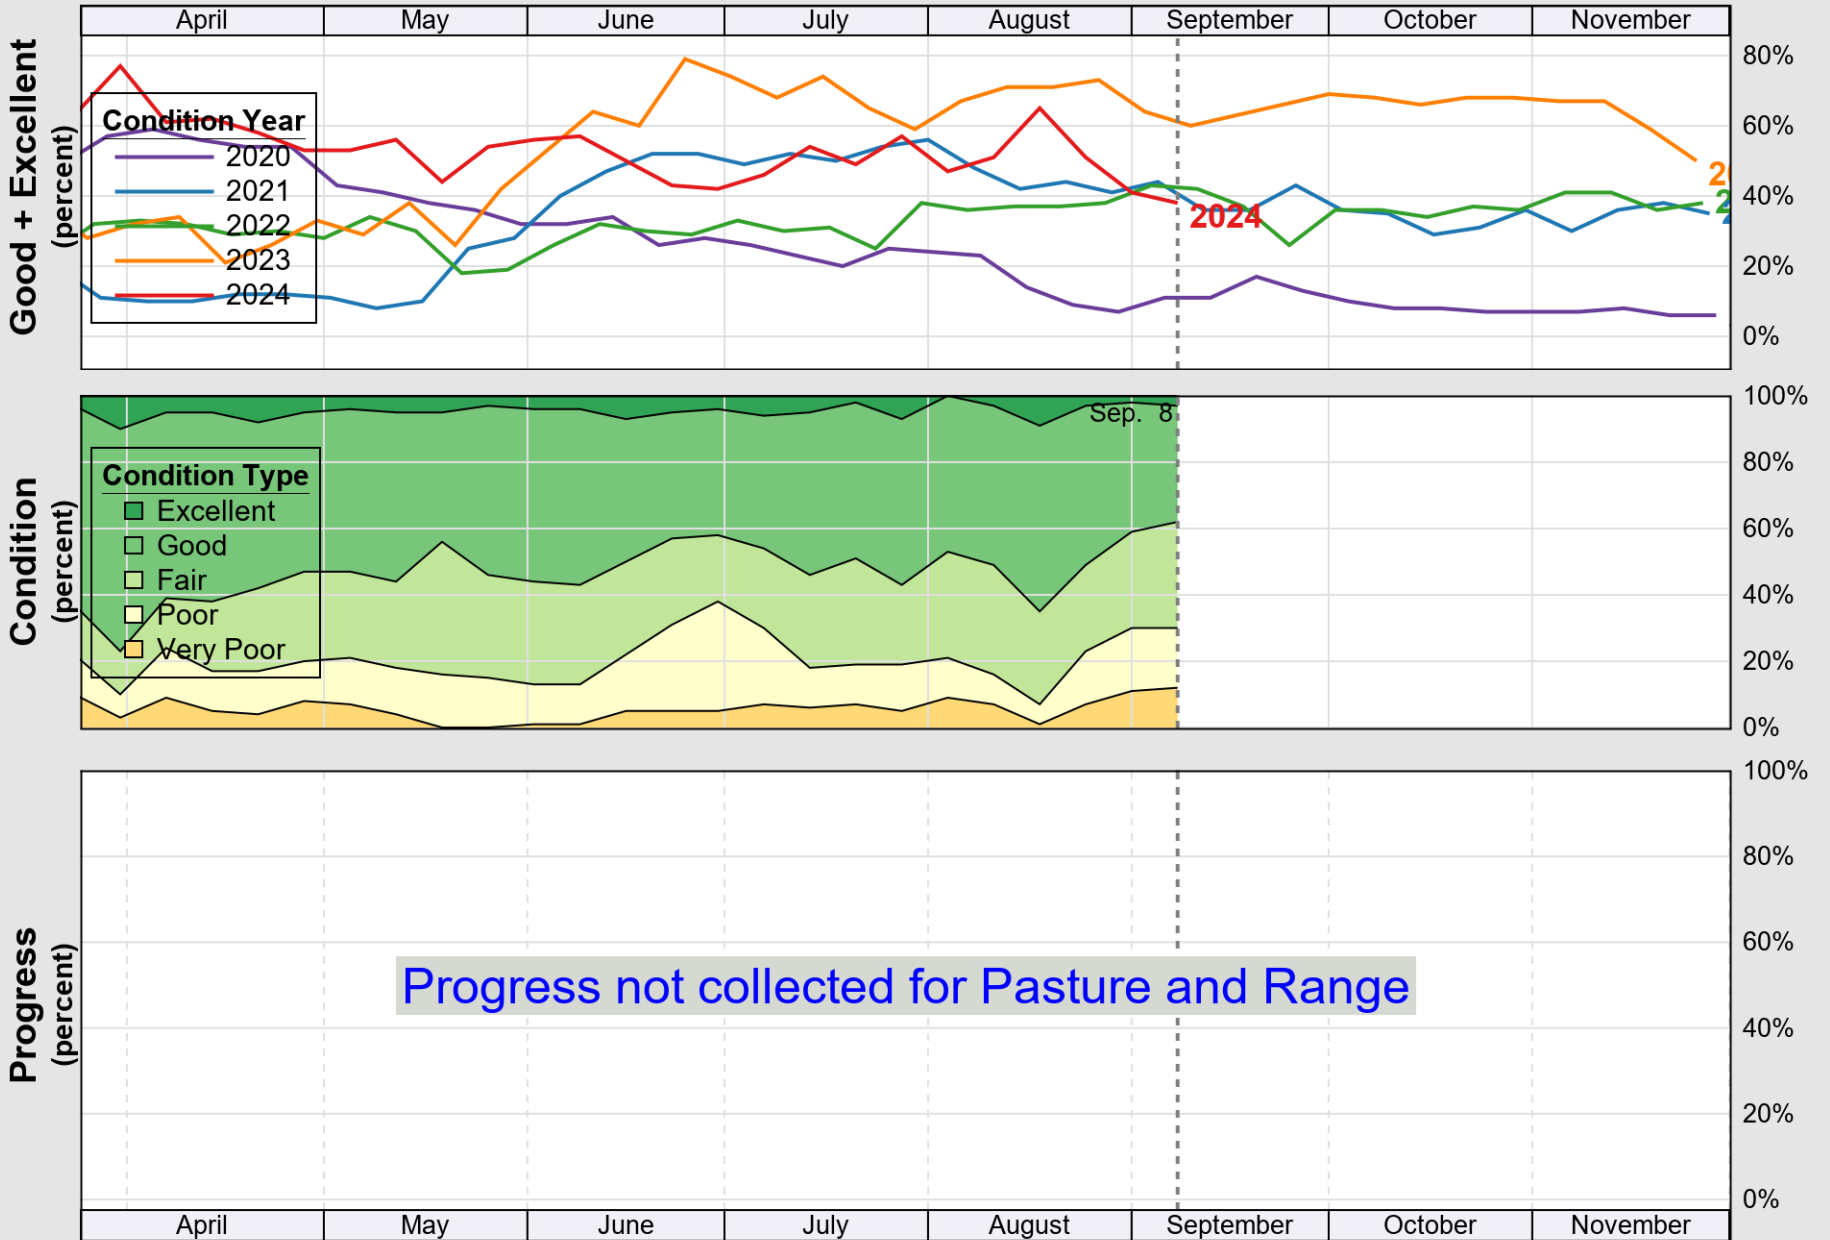

# Crop Progress and Condition: Barley in Colorado , 2024

NASS

Source: National Agricultural Statistics Service (NASS), Crop Progress Report

USDA

# Crop Progress and Condition: Corn in Colorado , 2024

NASS

Source: National Agricultural Statistics Service (NASS), Crop Progress Report

USDA

# Crop Progress and Condition: Pasture and Range in Colorado , 2024

NASS

Source: National Agricultural Statistics Service (NASS), Crop Progress Report

USDA