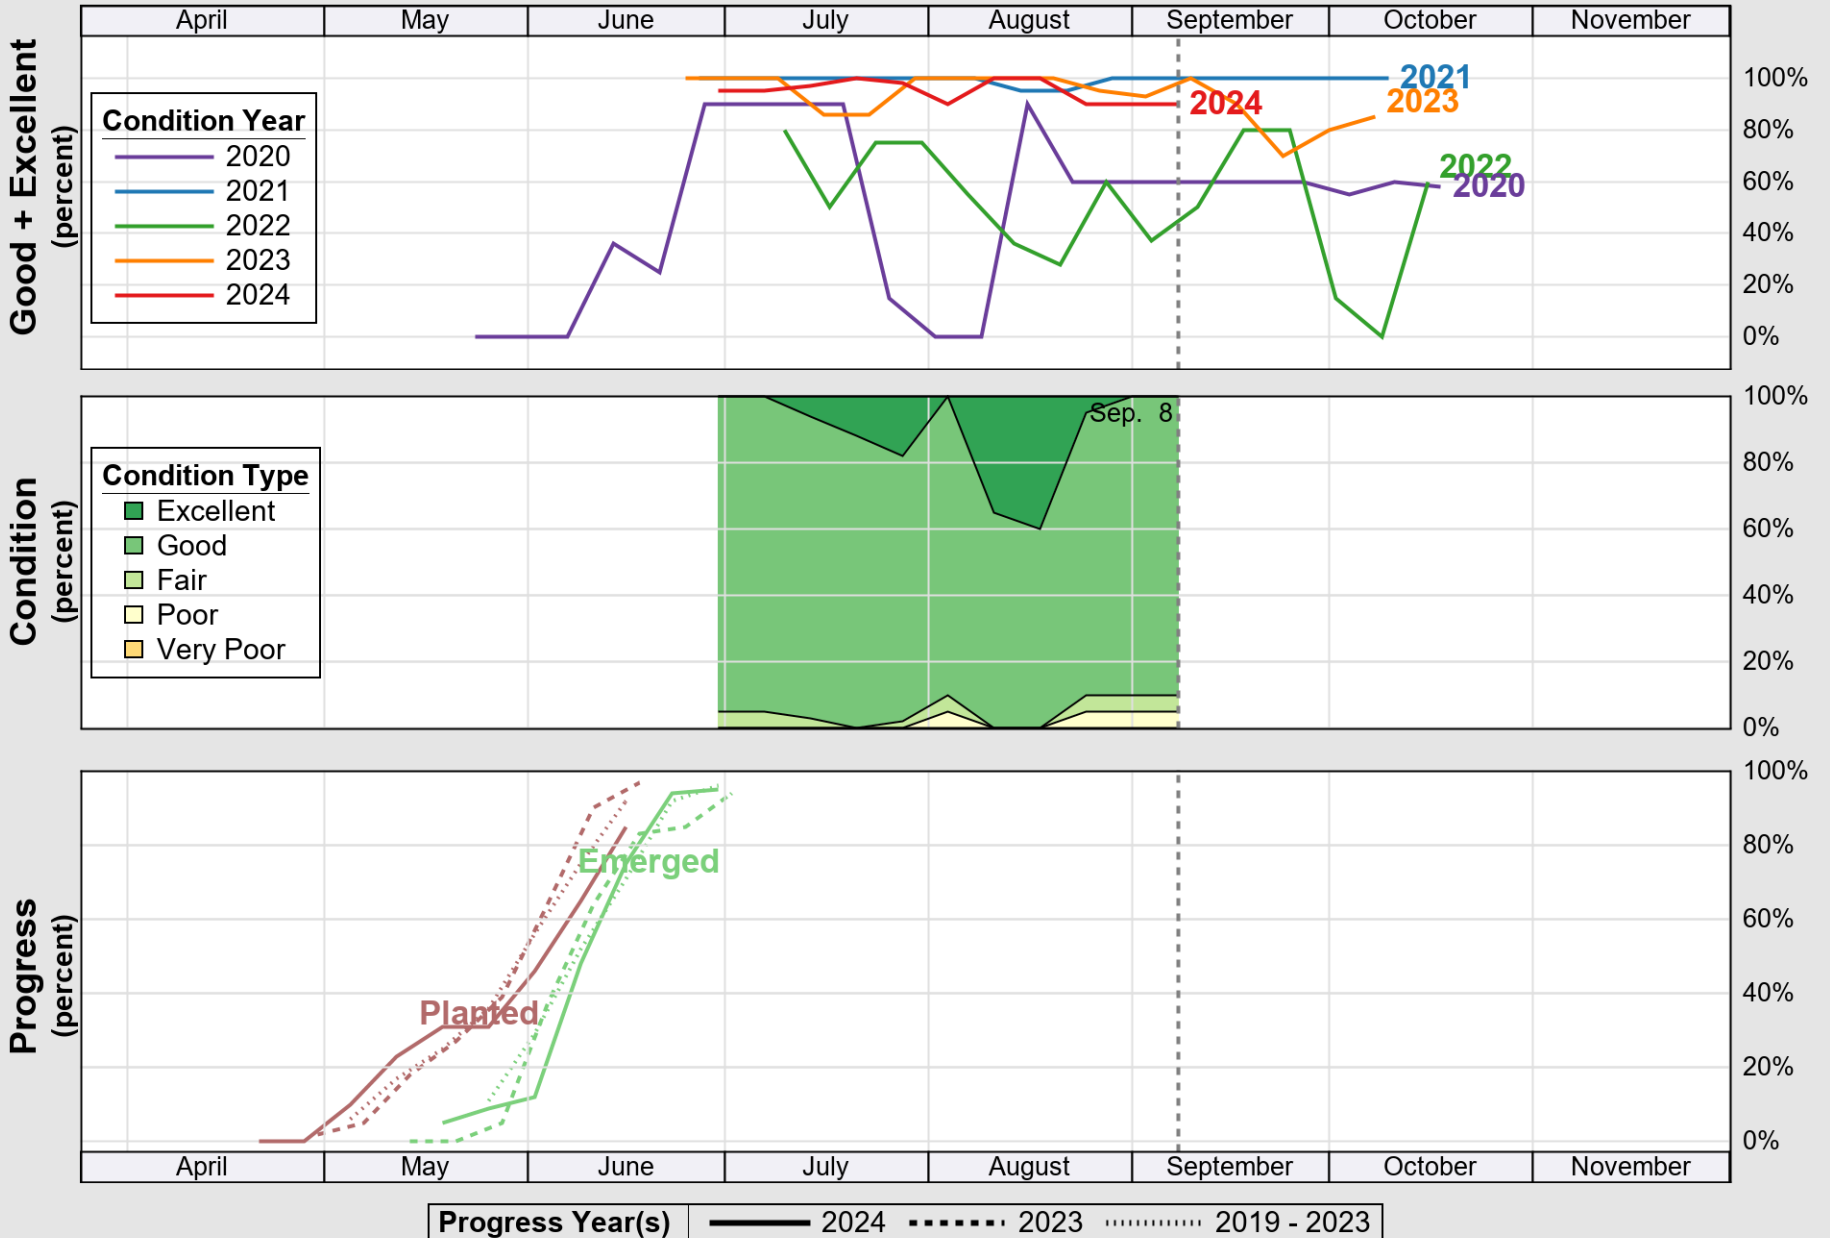

USDA

Crop Progress and Condition: Corn in Connecticut , 2024

NASS

Source: National Agricultural Statistics Service (NASS), Crop Progress Report

Source: National Agricultural Statistics Service (NASS), Crop Progress Report