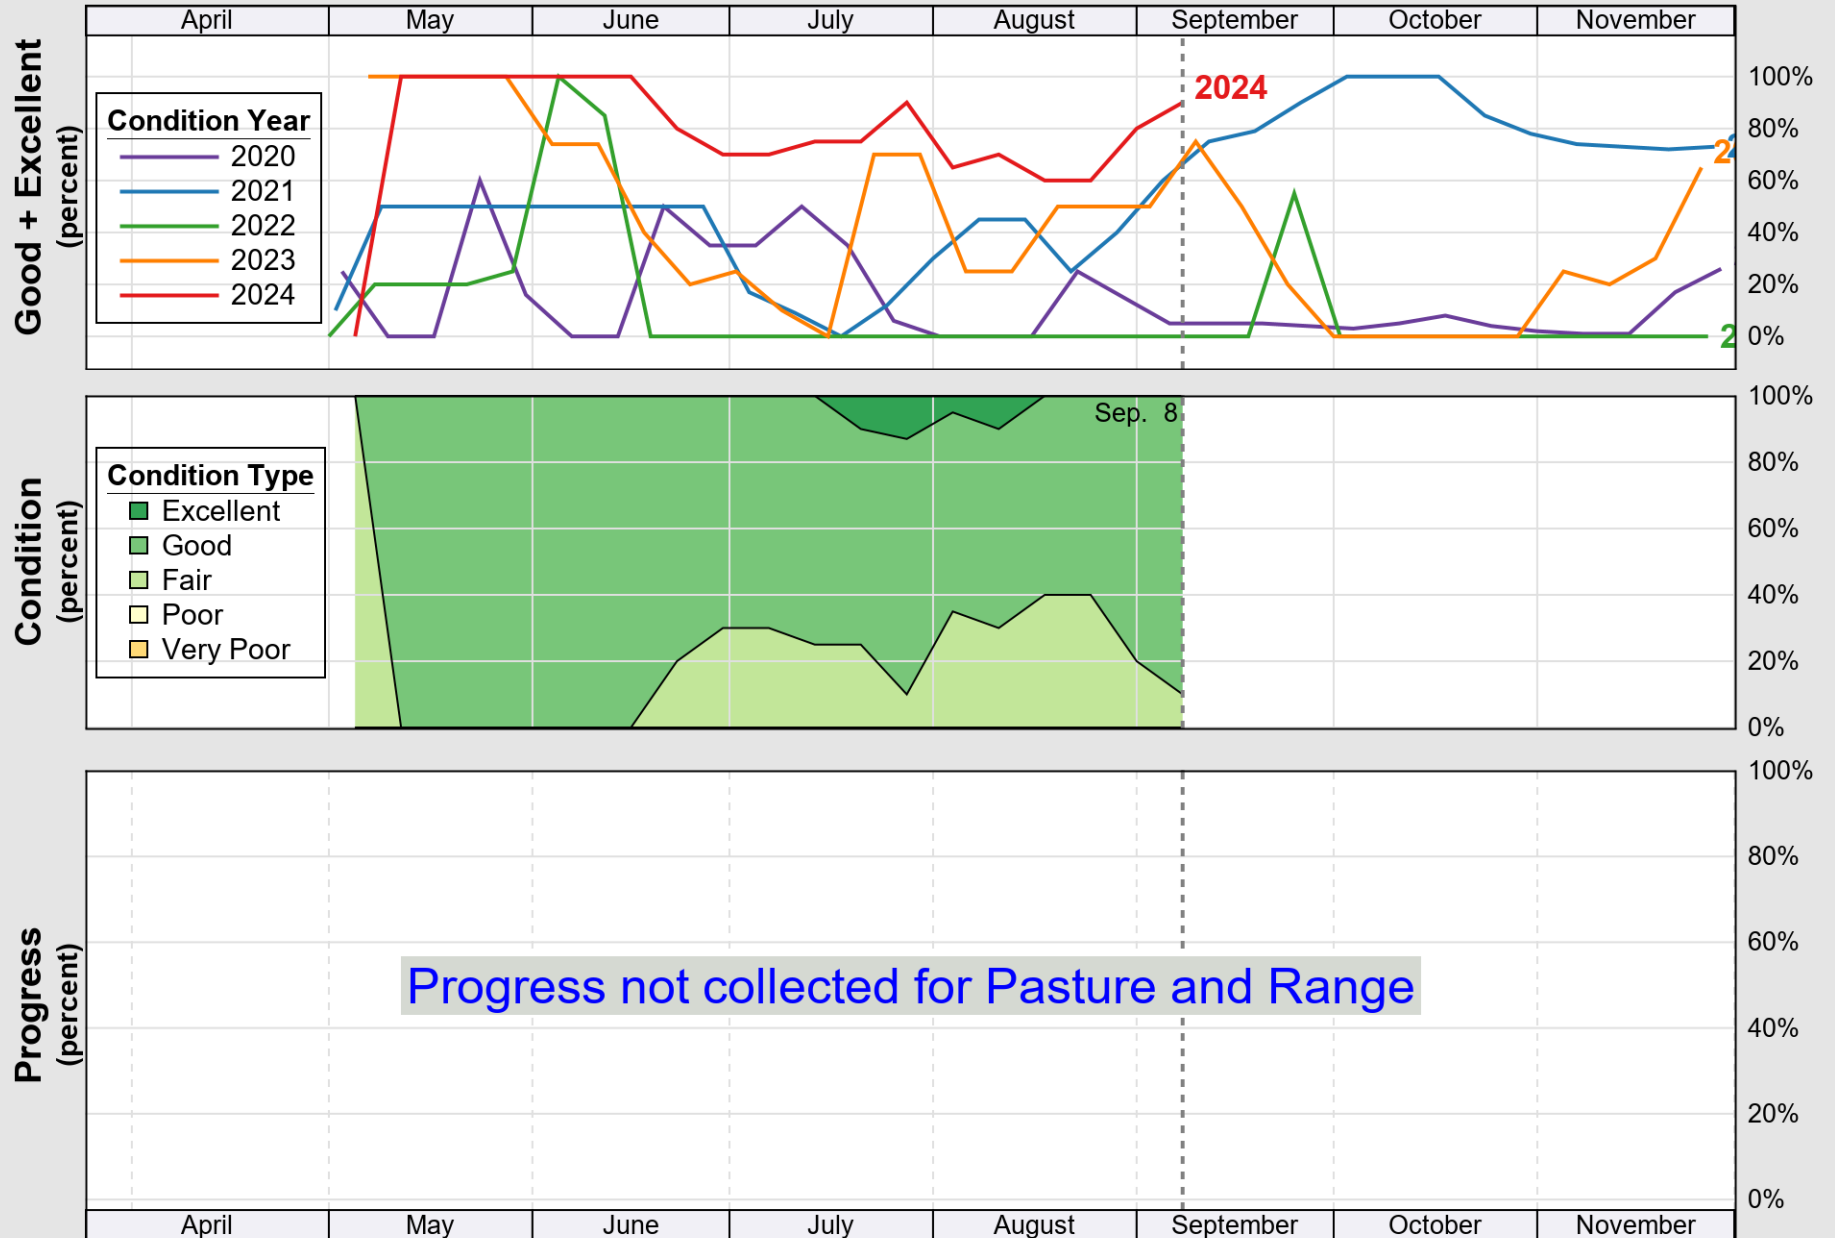

USDA

Crop Progress and Condition: Corn in Connecticut , 2024

NASS

Source: National Agricultural Statistics Service (NASS), Crop Progress Report

Source: National Agricultural Statistics Service (NASS), Crop Progress Report