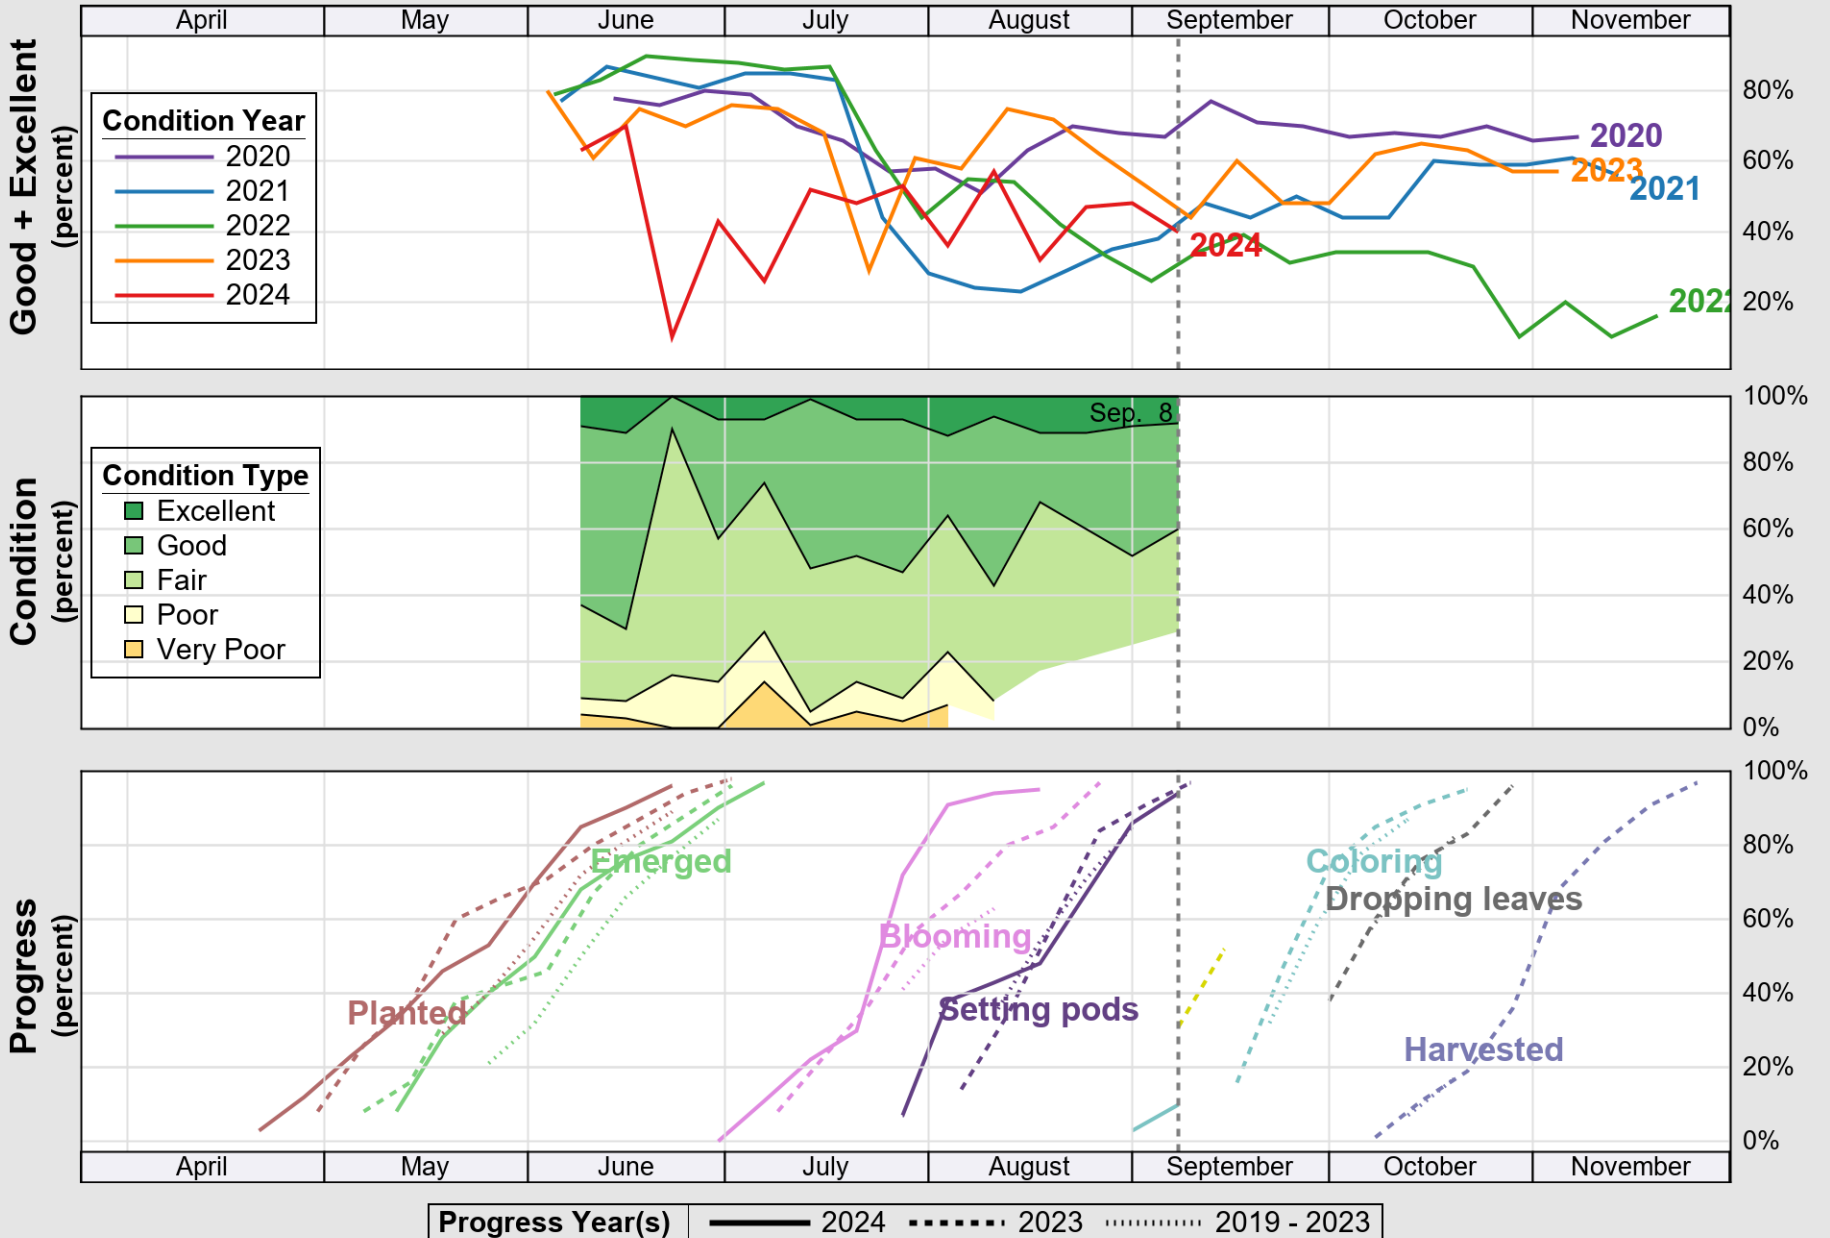

USDA

Crop Progress and Condition: Corn in Delaware , 2024

NASS

Source: National Agricultural Statistics Service (NASS), Crop Progress Report

USDA

Crop Progress and Condition: Pasture and Range in Delaware , 2024

NASS

Source: National Agricultural Statistics Service (NASS), Crop Progress Report

USDA

Crop Progress and Condition: Soybeans in Delaware , 2024

NASS

Source: National Agricultural Statistics Service (NASS), Crop Progress Report

USDA

Crop Progress and Condition: Winter Wheat in Delaware , 2024

NASS

Source: National Agricultural Statistics Service (NASS), Crop Progress Report