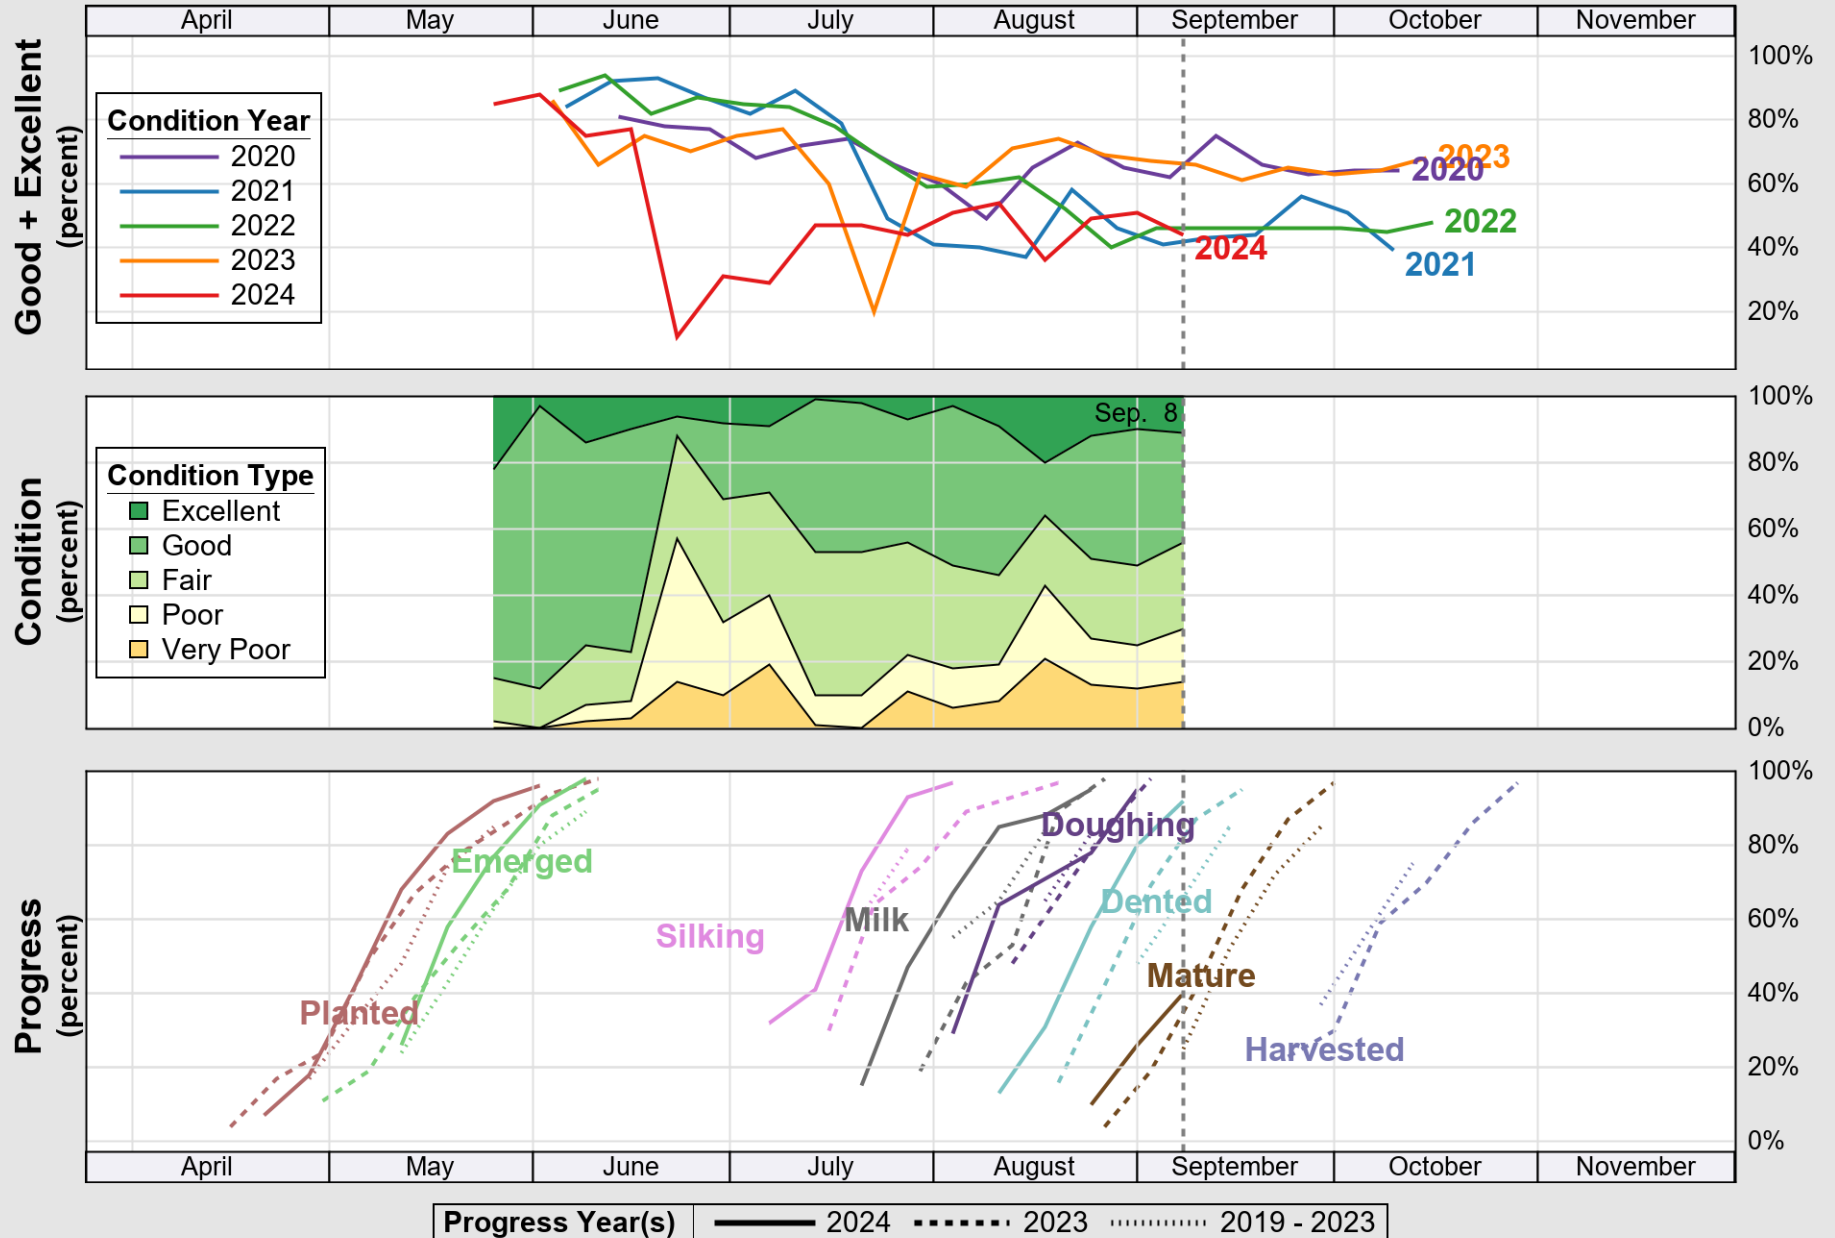

USDA

Crop Progress and Condition: Corn in Delaware , 2024

NASS

Source: National Agricultural Statistics Service (NASS), Crop Progress Report

USDA

Crop Progress and Condition: Pasture and Range in Delaware , 2024

NASS

Source: National Agricultural Statistics Service (NASS), Crop Progress Report

USDA

Crop Progress and Condition: Soybeans in Delaware , 2024

NASS

Source: National Agricultural Statistics Service (NASS), Crop Progress Report

USDA

Crop Progress and Condition: Winter Wheat in Delaware , 2024

NASS

Source: National Agricultural Statistics Service (NASS), Crop Progress Report