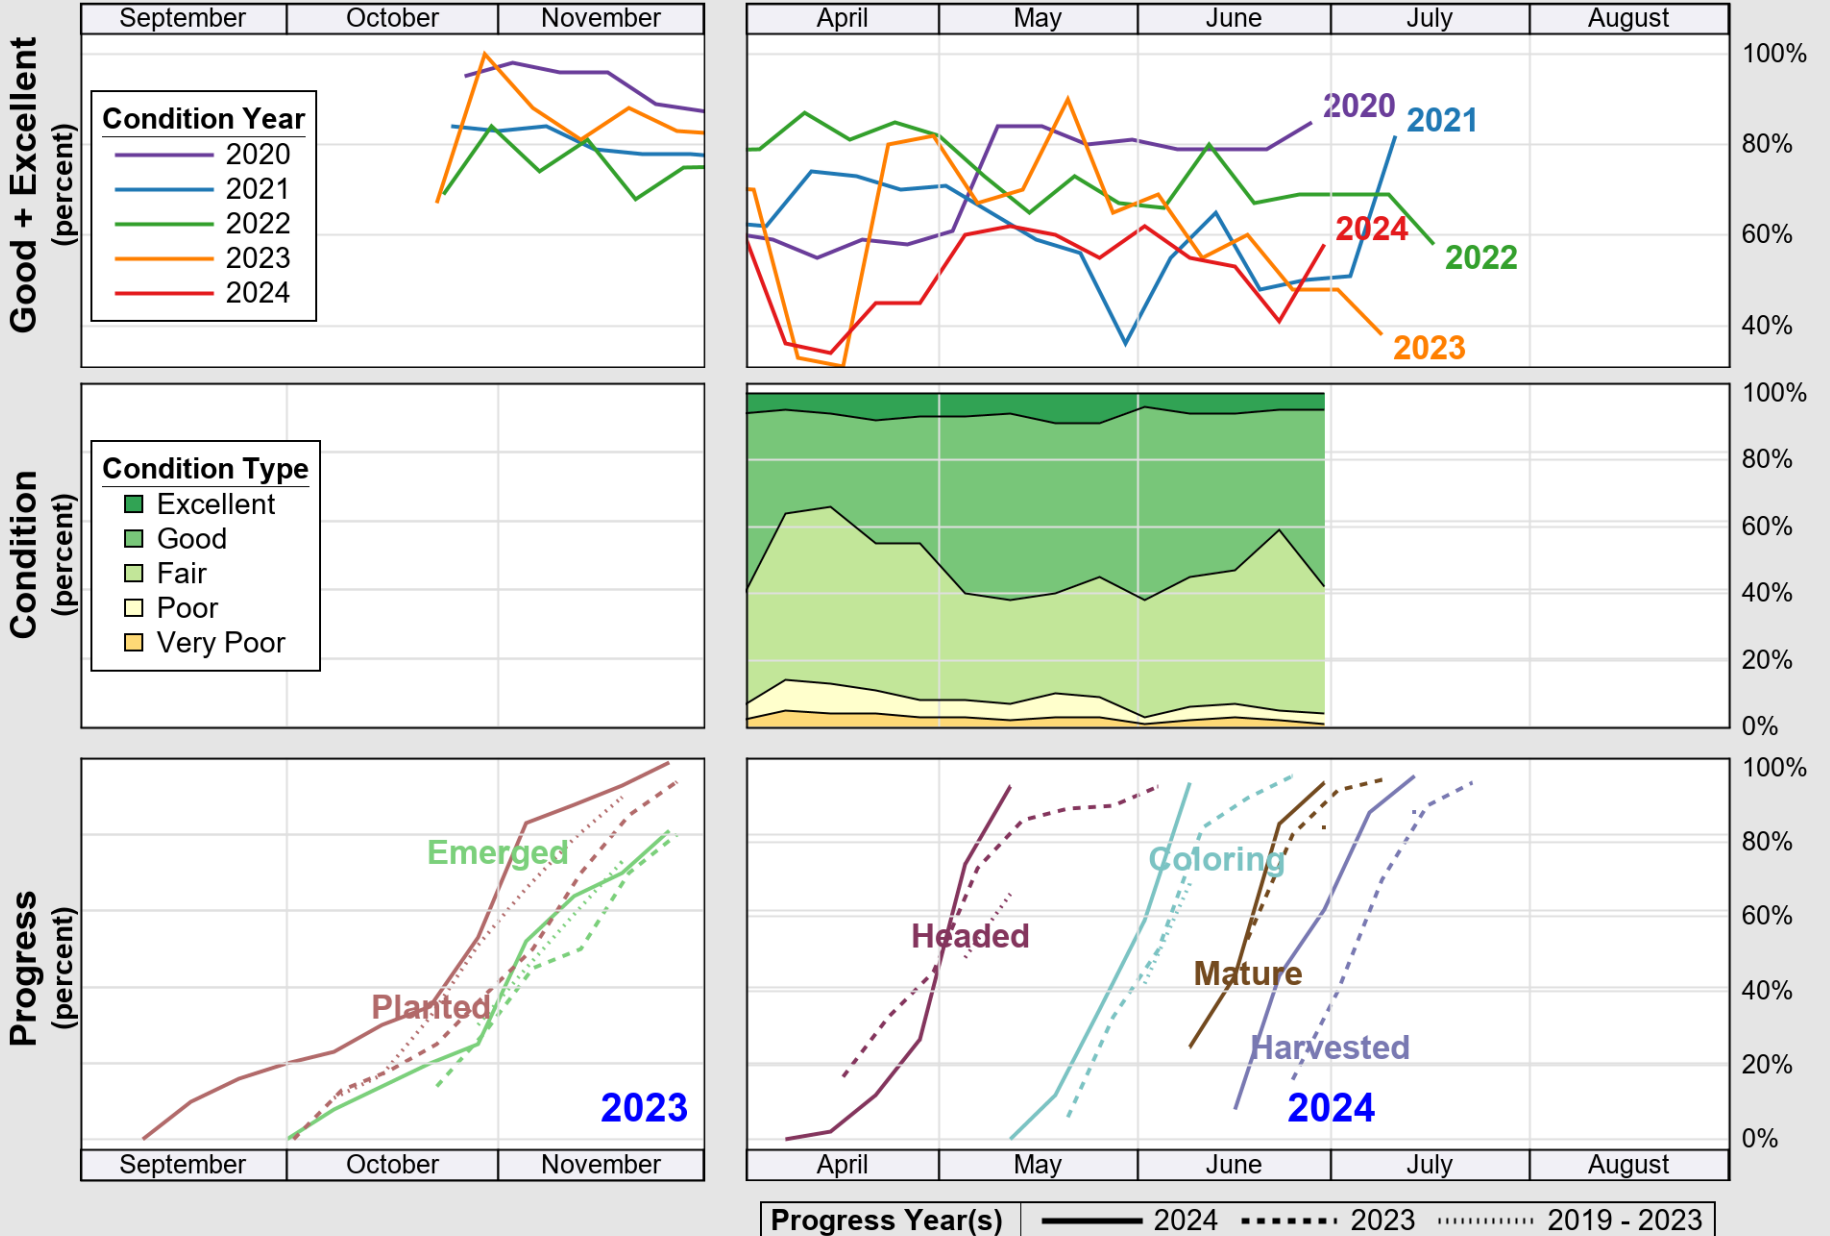

USDA

Crop Progress and Condition: Corn in Delaware , 2024

NASS

Source: National Agricultural Statistics Service (NASS), Crop Progress Report

USDA

Crop Progress and Condition: Pasture and Range in Delaware , 2024

NASS

Source: National Agricultural Statistics Service (NASS), Crop Progress Report

USDA

Crop Progress and Condition: Soybeans in Delaware , 2024

NASS

Source: National Agricultural Statistics Service (NASS), Crop Progress Report

USDA

Crop Progress and Condition: Winter Wheat in Delaware , 2024

NASS

Source: National Agricultural Statistics Service (NASS), Crop Progress Report