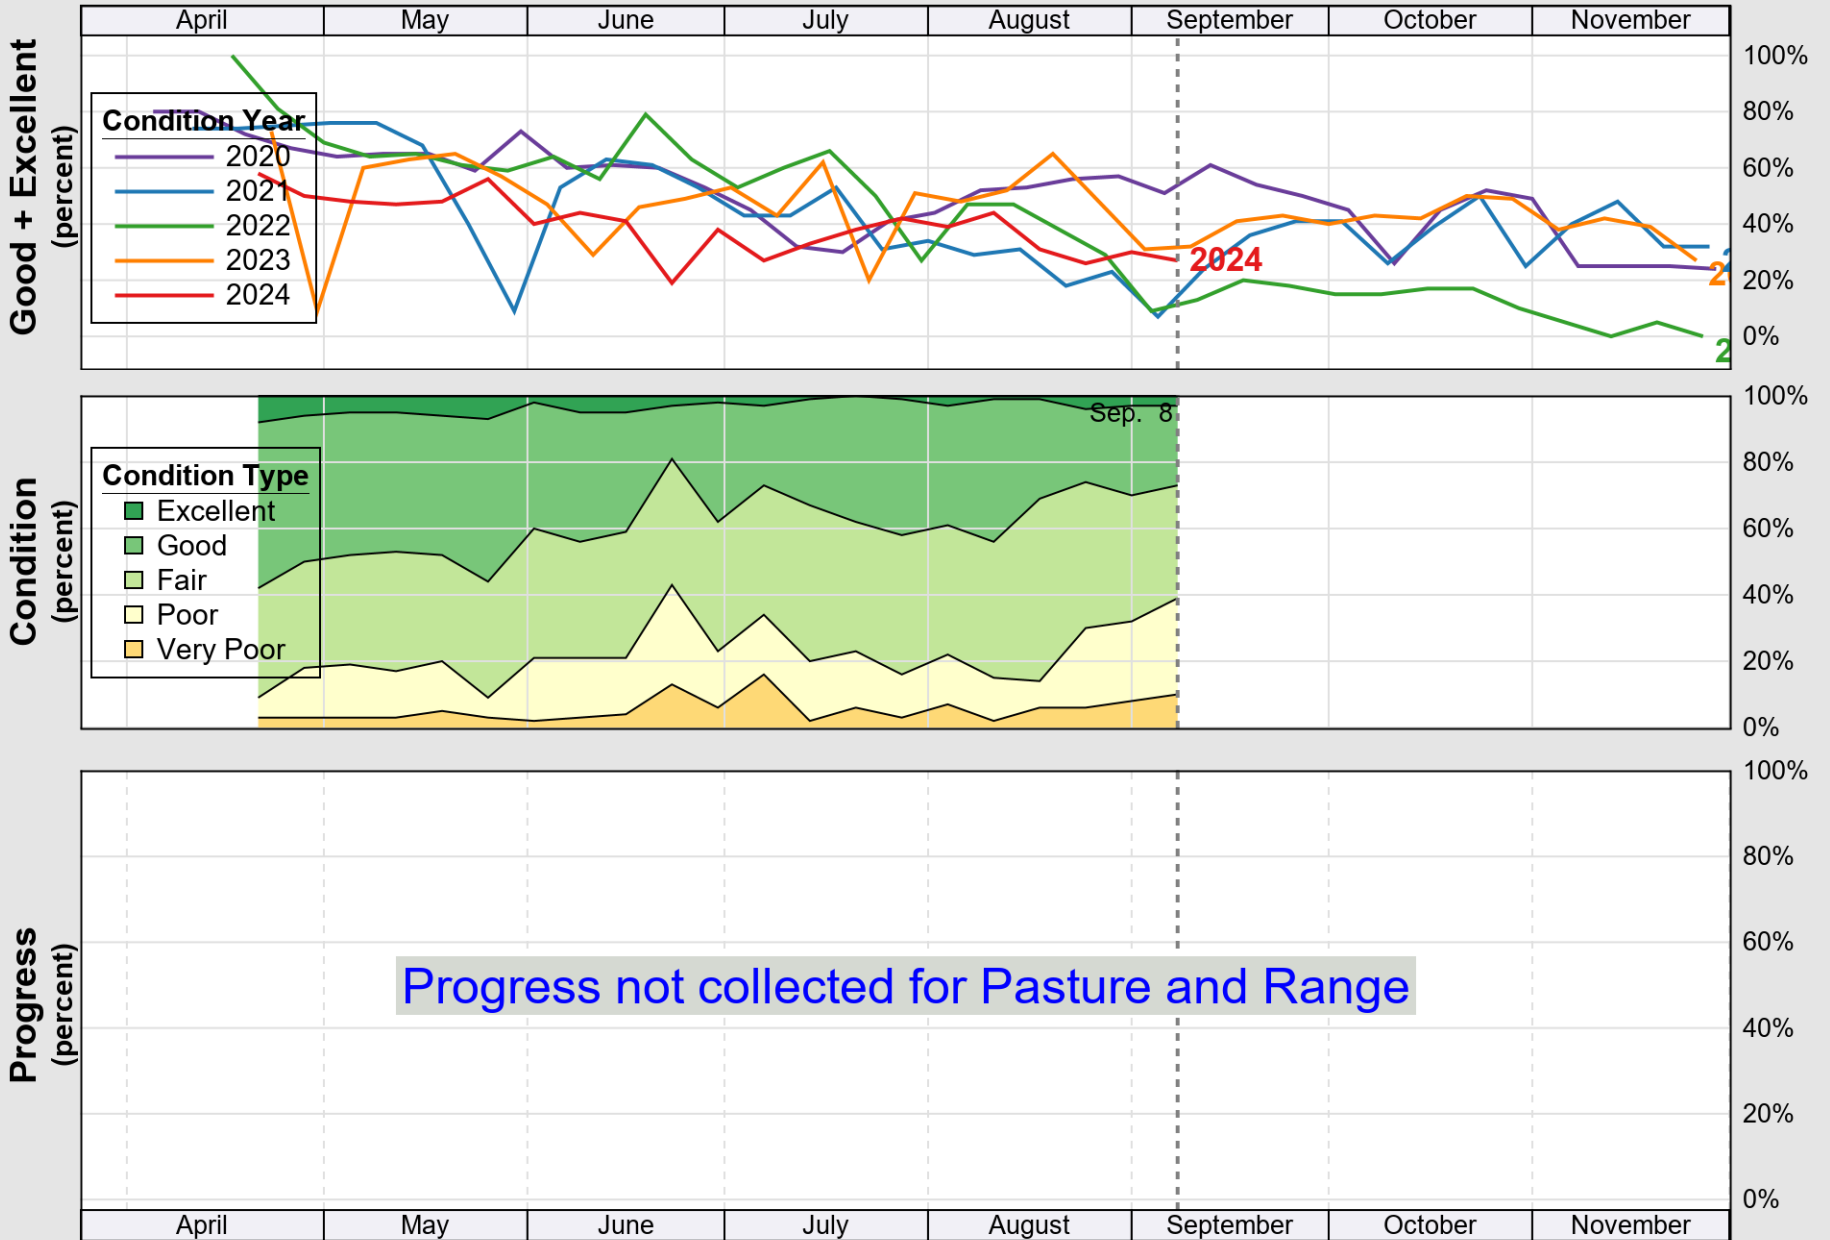

USDA

Crop Progress and Condition: Corn in Delaware , 2024

NASS

Source: National Agricultural Statistics Service (NASS), Crop Progress Report

USDA

Crop Progress and Condition: Pasture and Range in Delaware , 2024

NASS

Source: National Agricultural Statistics Service (NASS), Crop Progress Report

USDA

Crop Progress and Condition: Soybeans in Delaware , 2024

NASS

Source: National Agricultural Statistics Service (NASS), Crop Progress Report

USDA

Crop Progress and Condition: Winter Wheat in Delaware , 2024

NASS

Source: National Agricultural Statistics Service (NASS), Crop Progress Report