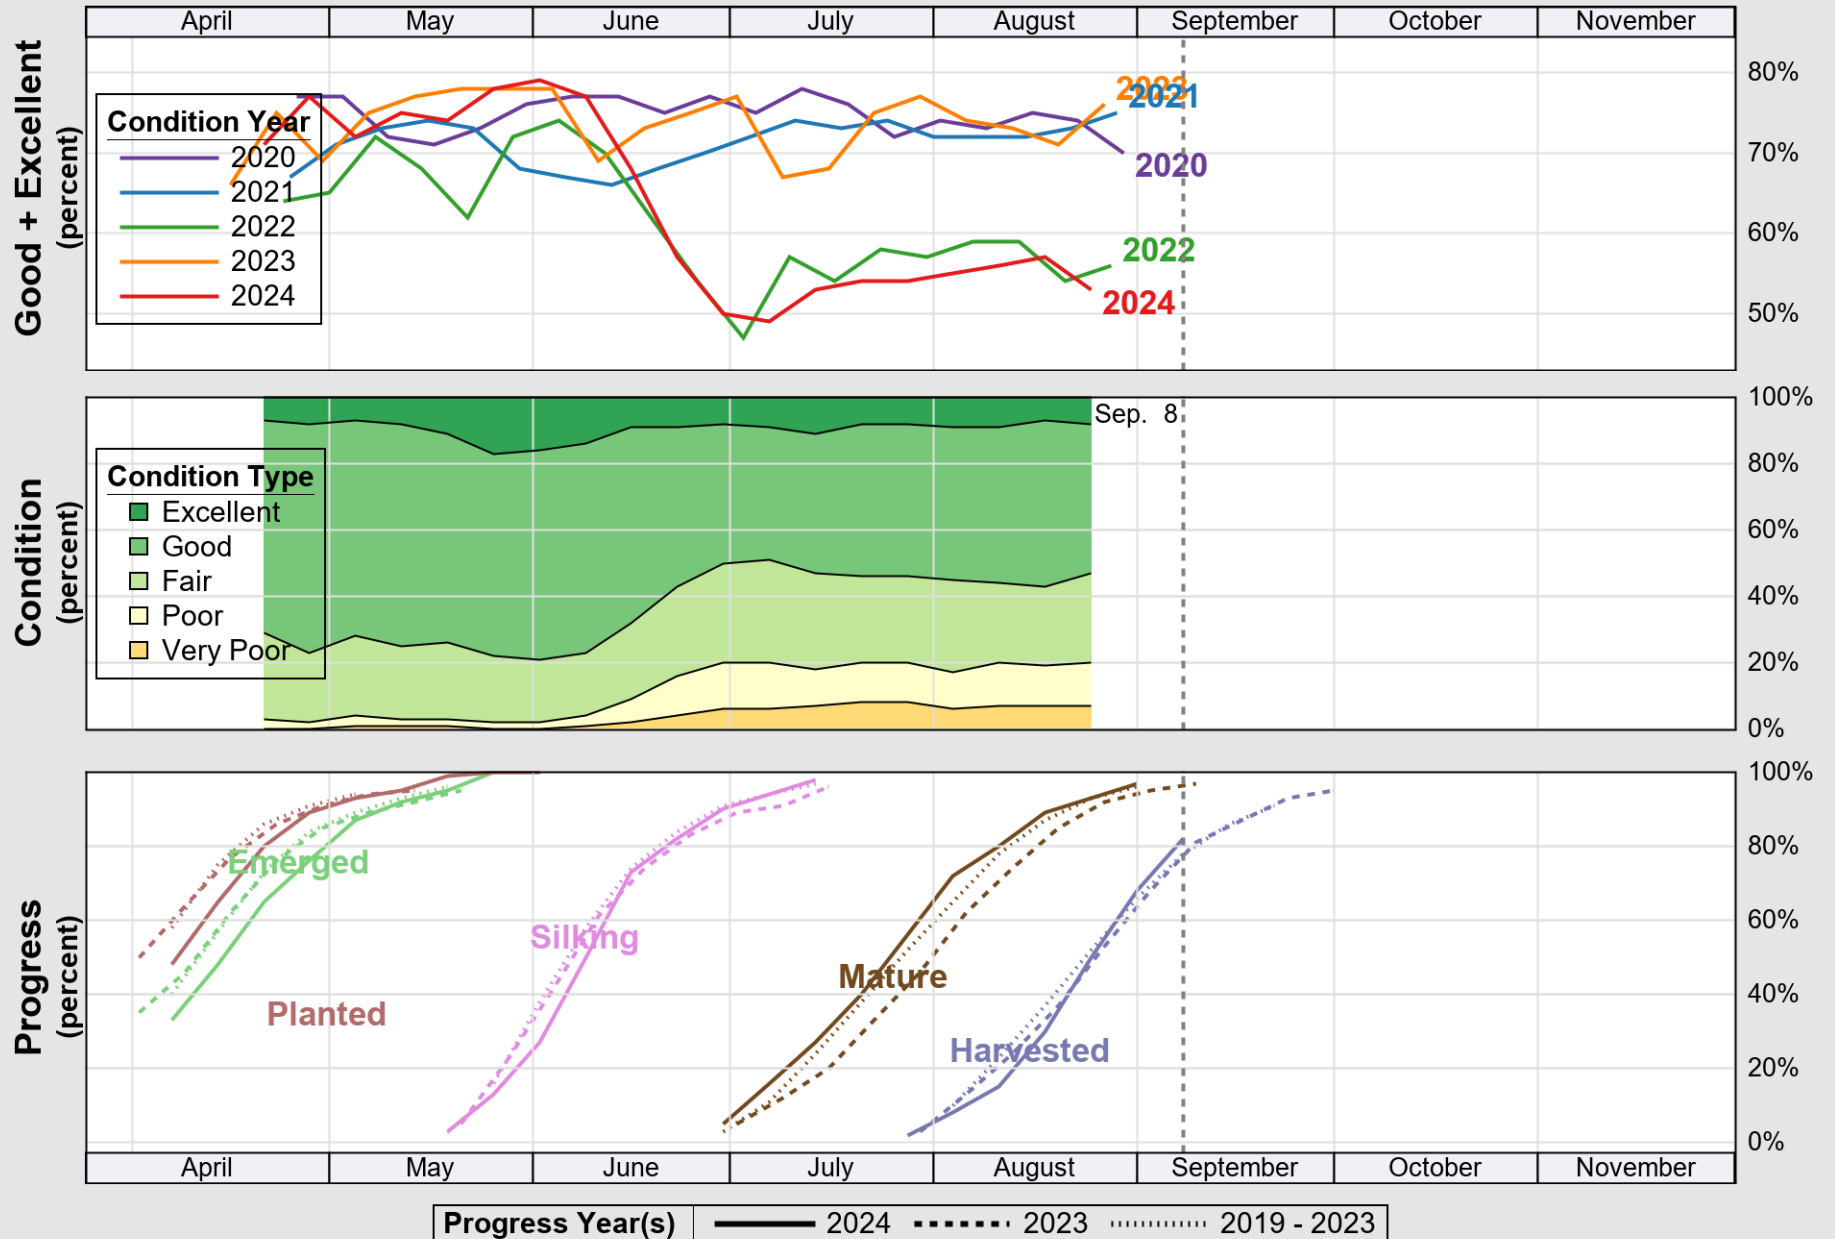

# Crop Progress and Condition: Corn in Georgia , 2024

NASS

Source: National Agricultural Statistics Service (NASS), Crop Progress Report

USDA

# Crop Progress and Condition: Cotton in Georgia , 2024

NASS

Source: National Agricultural Statistics Service (NASS), Crop Progress Report

USDA