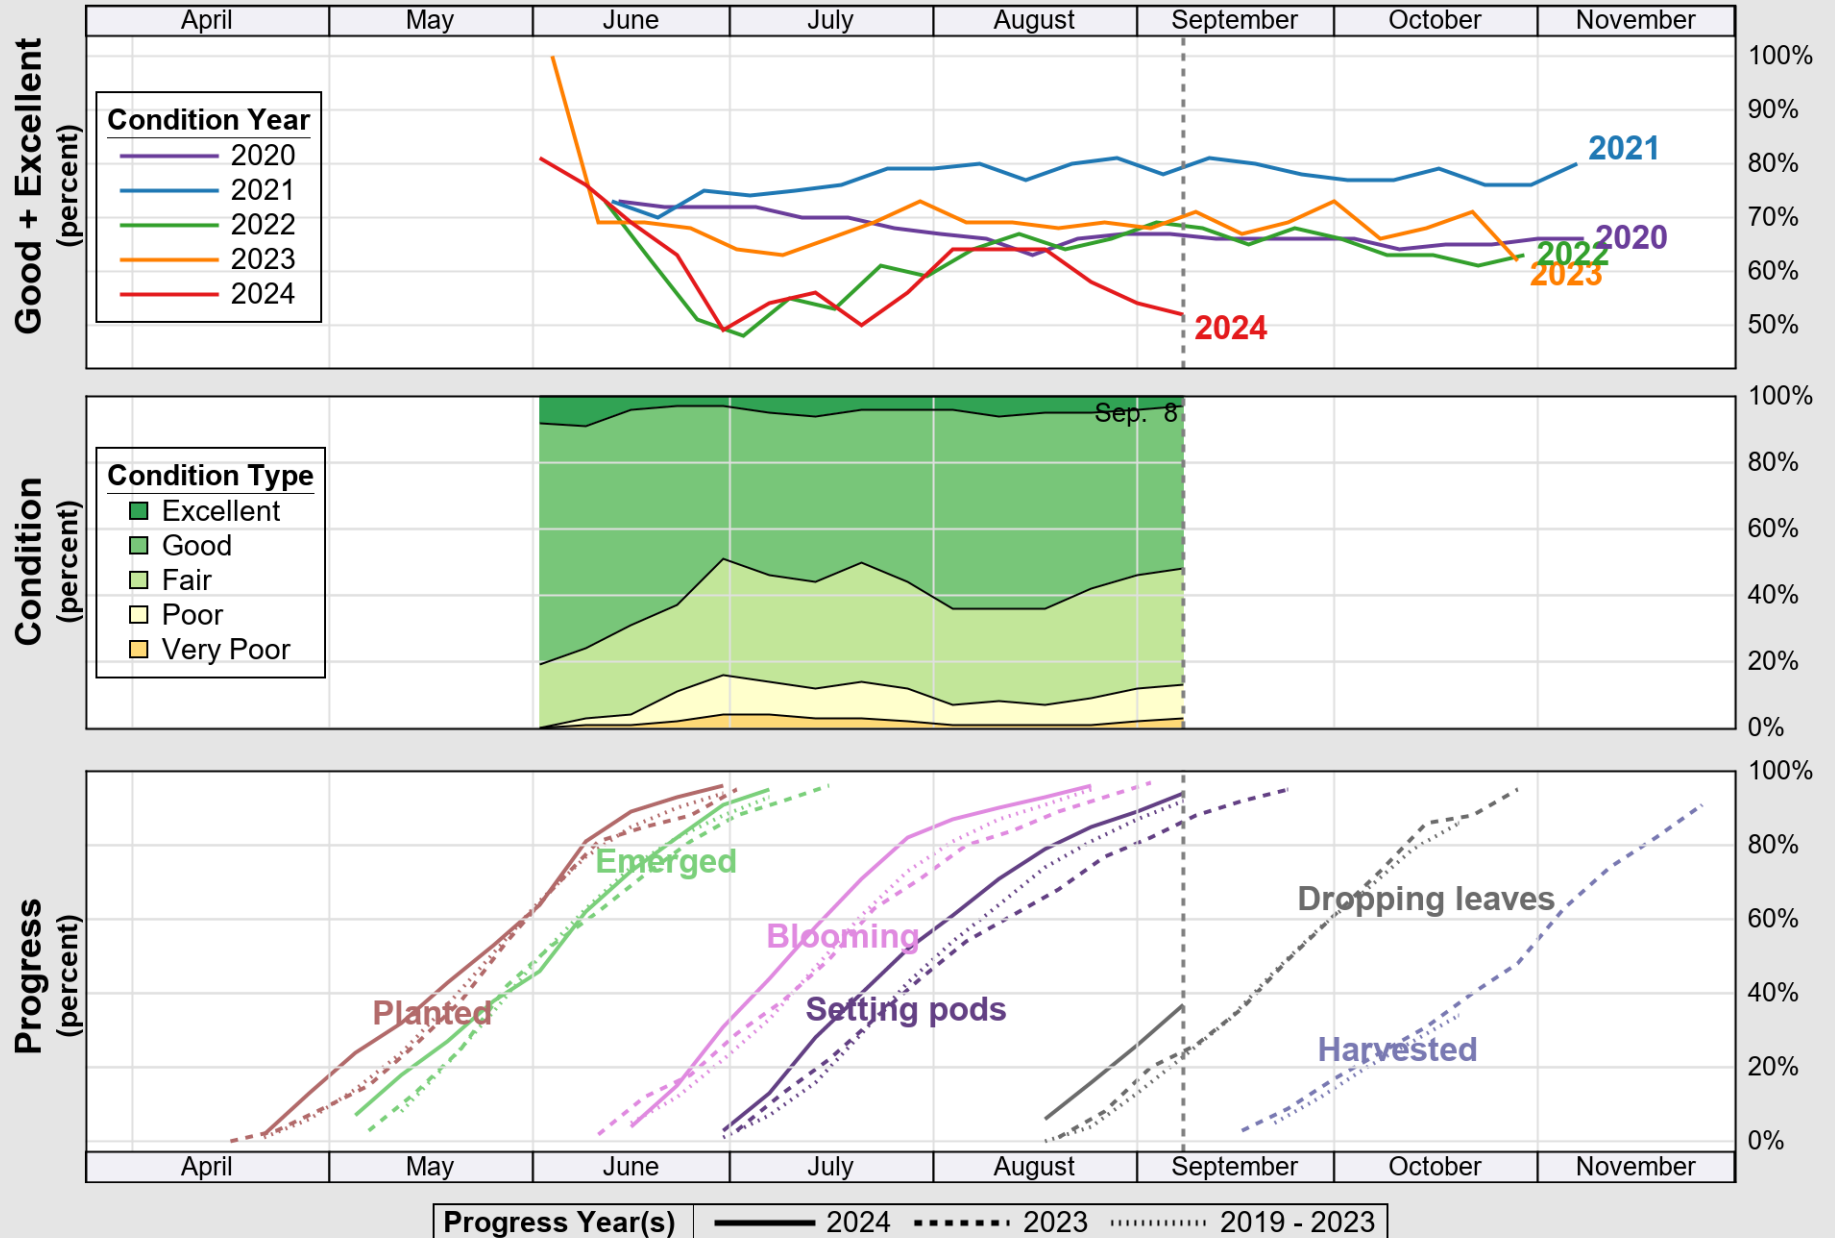

# Crop Progress and Condition: Pasture and Range in Georgia, 2024

NASS

Source: National Agricultural Statistics Service (NASS), Crop Progress Report

USDA

# Crop Progress and Condition: Peanuts in Georgia , 2024

NASS

Source: National Agricultural Statistics Service (NASS), Crop Progress Report

USDA

# Crop Progress and Condition: Soybeans in Georgia , 2024

NASS

Source: National Agricultural Statistics Service (NASS), Crop Progress Report

USDA

# Crop Progress and Condition: Winter Wheat in Georgia , 2024

NASS

Source: National Agricultural Statistics Service (NASS), Crop Progress Report