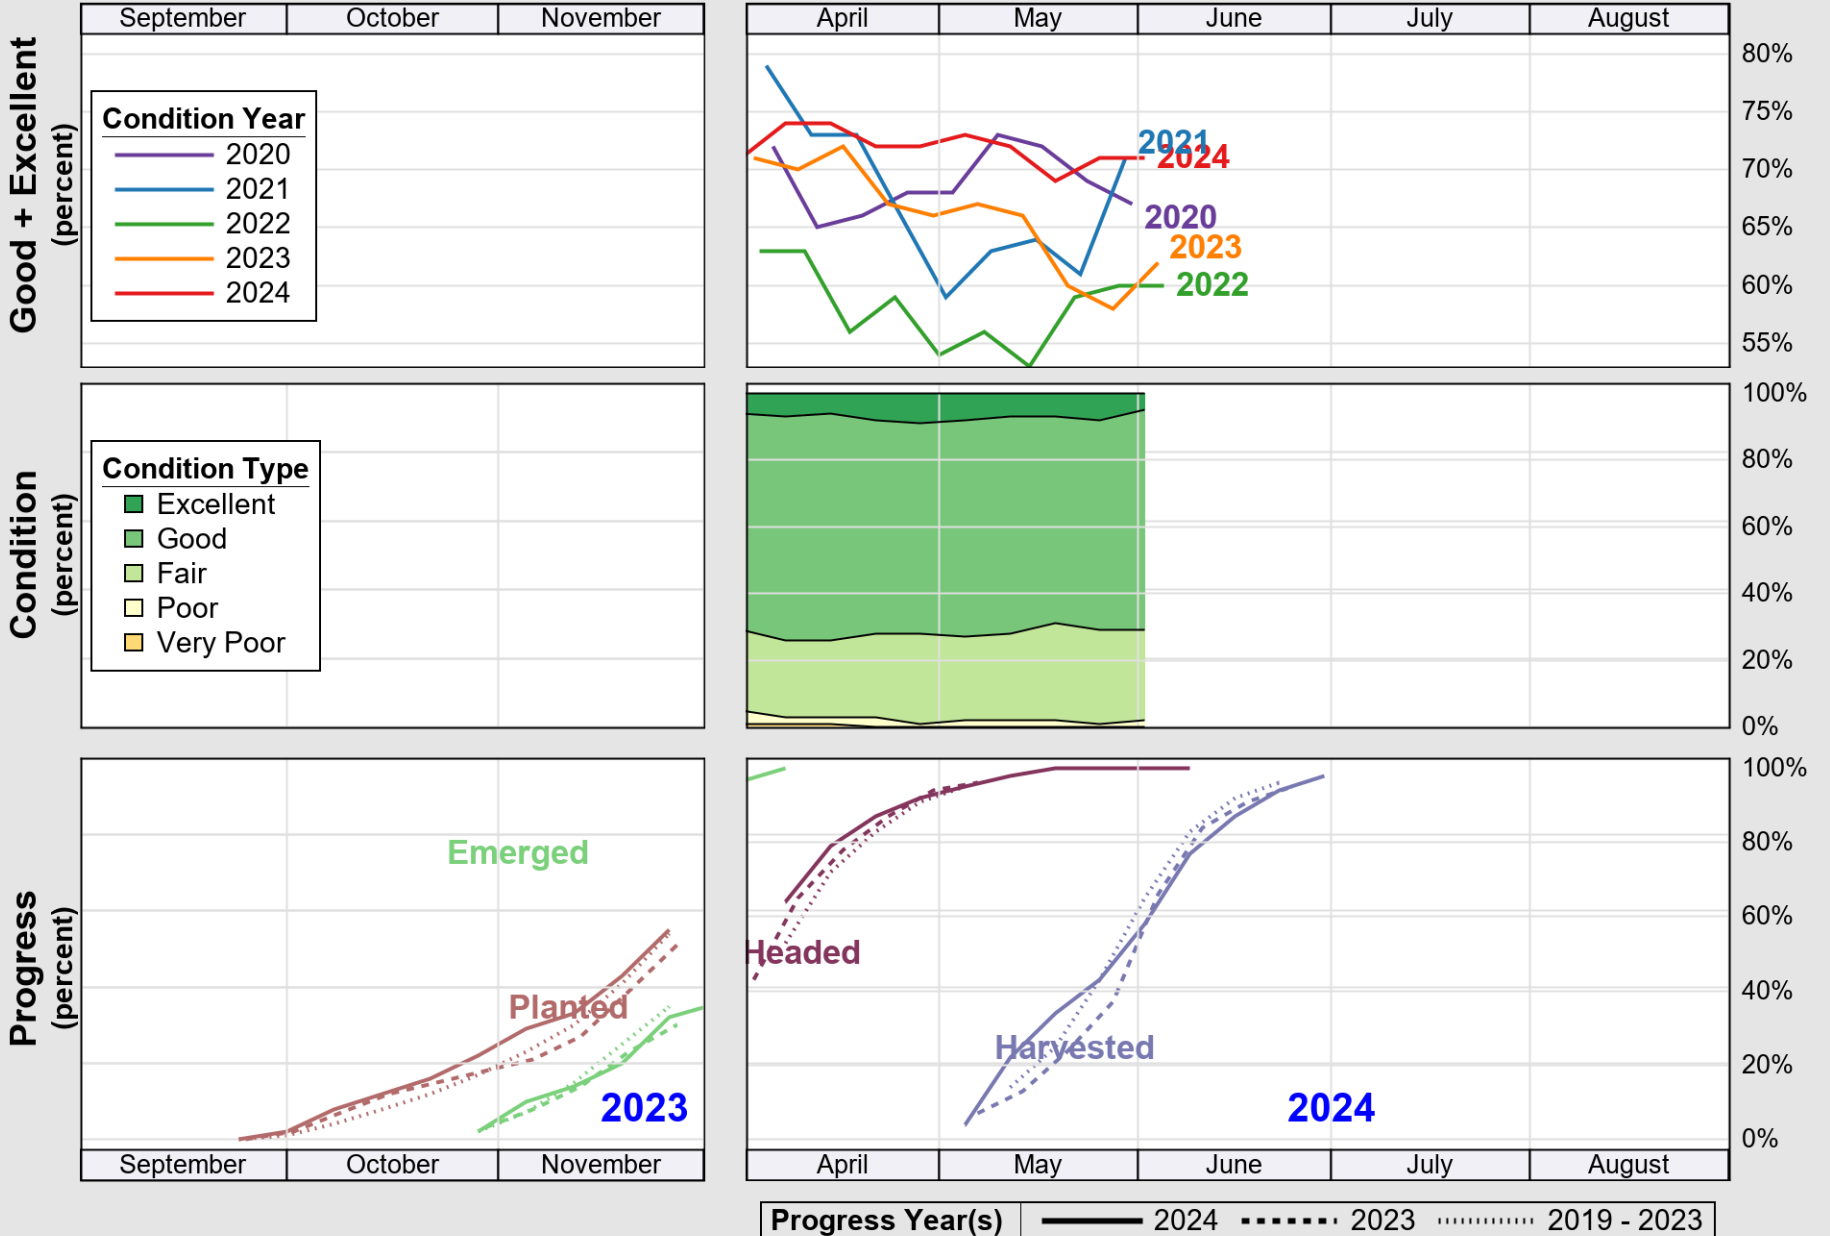

# Crop Progress and Condition: Peanuts in Georgia , 2024

NASS

Source: National Agricultural Statistics Service (NASS), Crop Progress Report

USDA

# Crop Progress and Condition: Soybeans in Georgia , 2024

NASS

Source: National Agricultural Statistics Service (NASS), Crop Progress Report

USDA

# Crop Progress and Condition: Winter Wheat in Georgia , 2024

NASS

Source: National Agricultural Statistics Service (NASS), Crop Progress Report