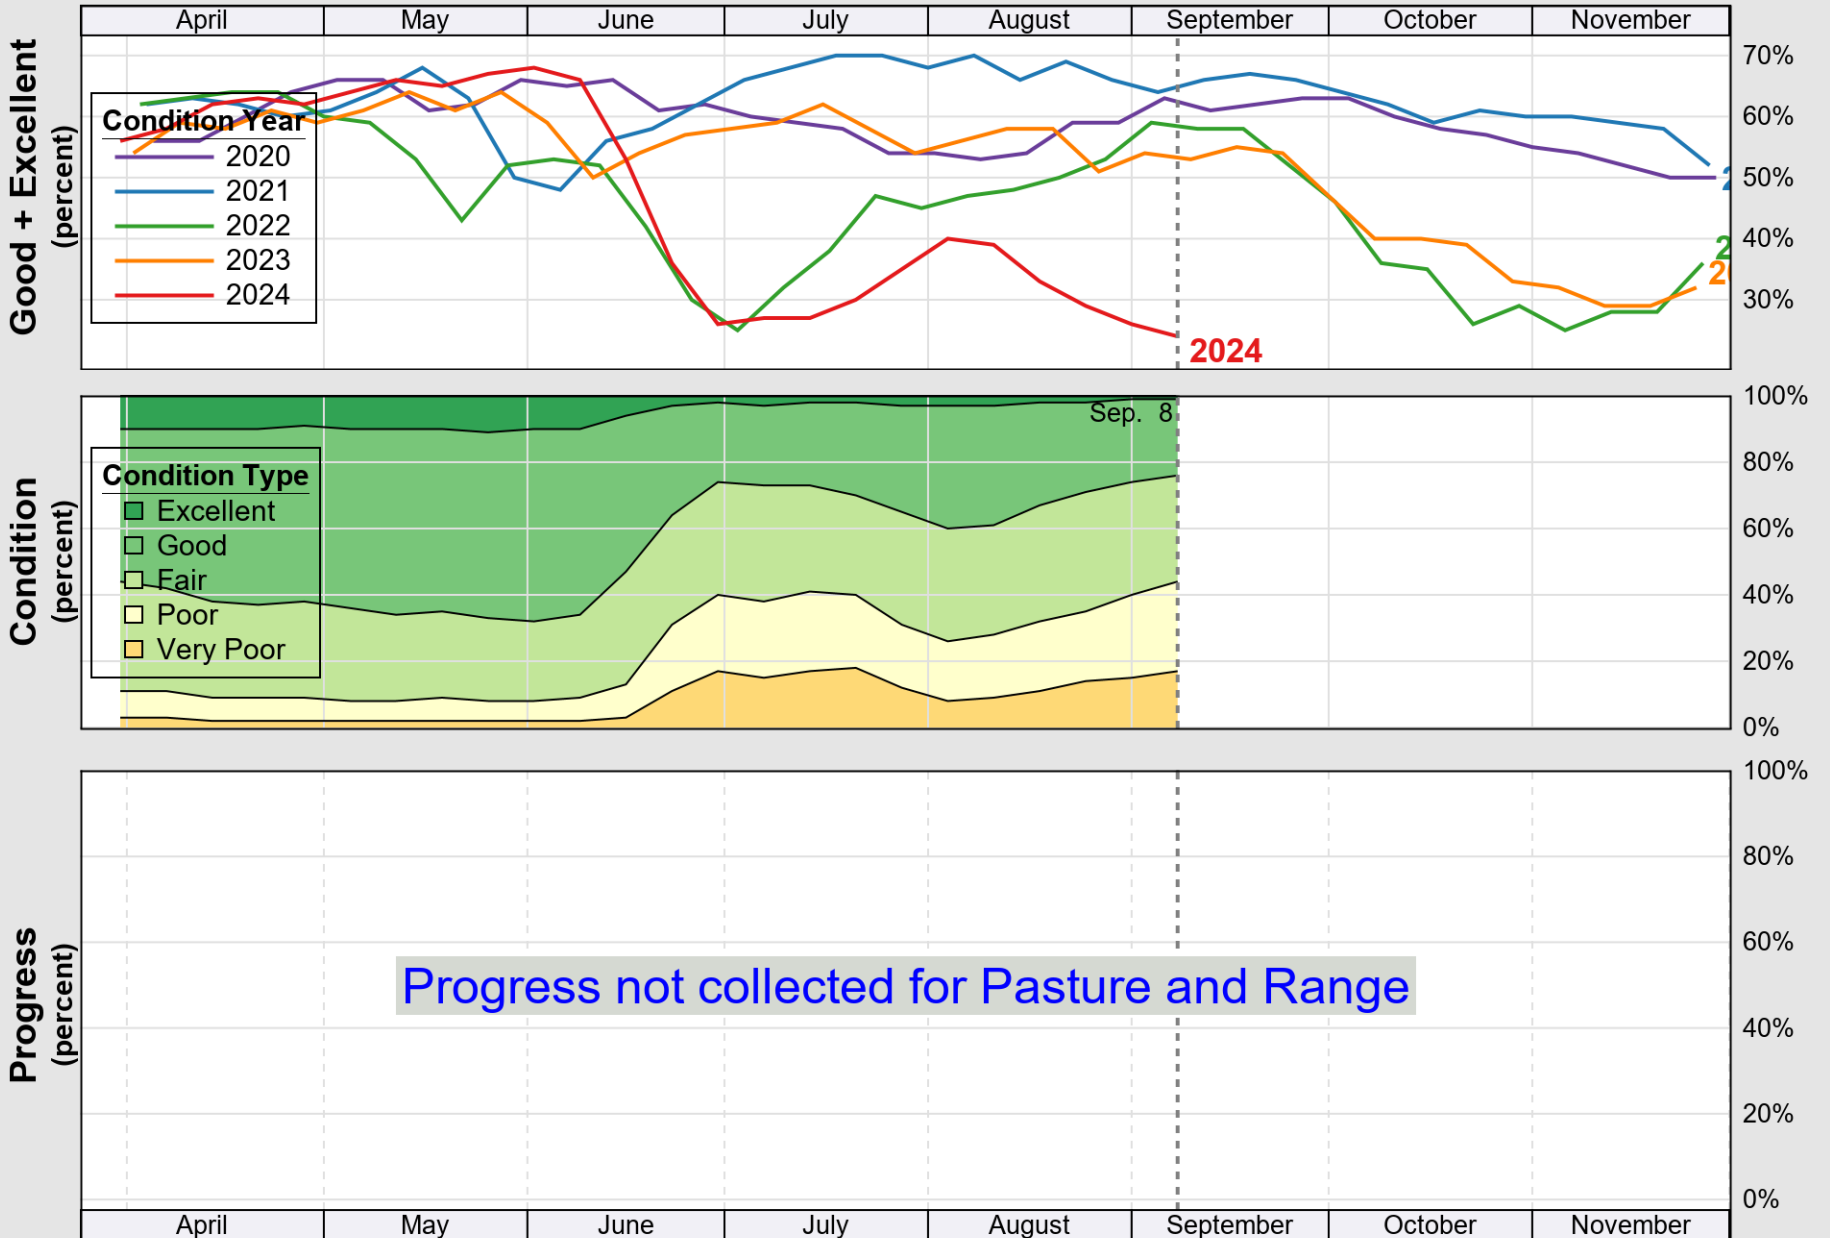

# Crop Progress and Condition: Corn in Georgia , 2024

NASS

Source: National Agricultural Statistics Service (NASS), Crop Progress Report

USDA

# Crop Progress and Condition: Cotton in Georgia , 2024

NASS

Source: National Agricultural Statistics Service (NASS), Crop Progress Report

USDA

# Crop Progress and Condition: Pasture and Range in Georgia, 2024

NASS

Source: National Agricultural Statistics Service (NASS), Crop Progress Report

USDA

# Crop Progress and Condition: Peanuts in Georgia , 2024

NASS

Source: National Agricultural Statistics Service (NASS), Crop Progress Report

USDA