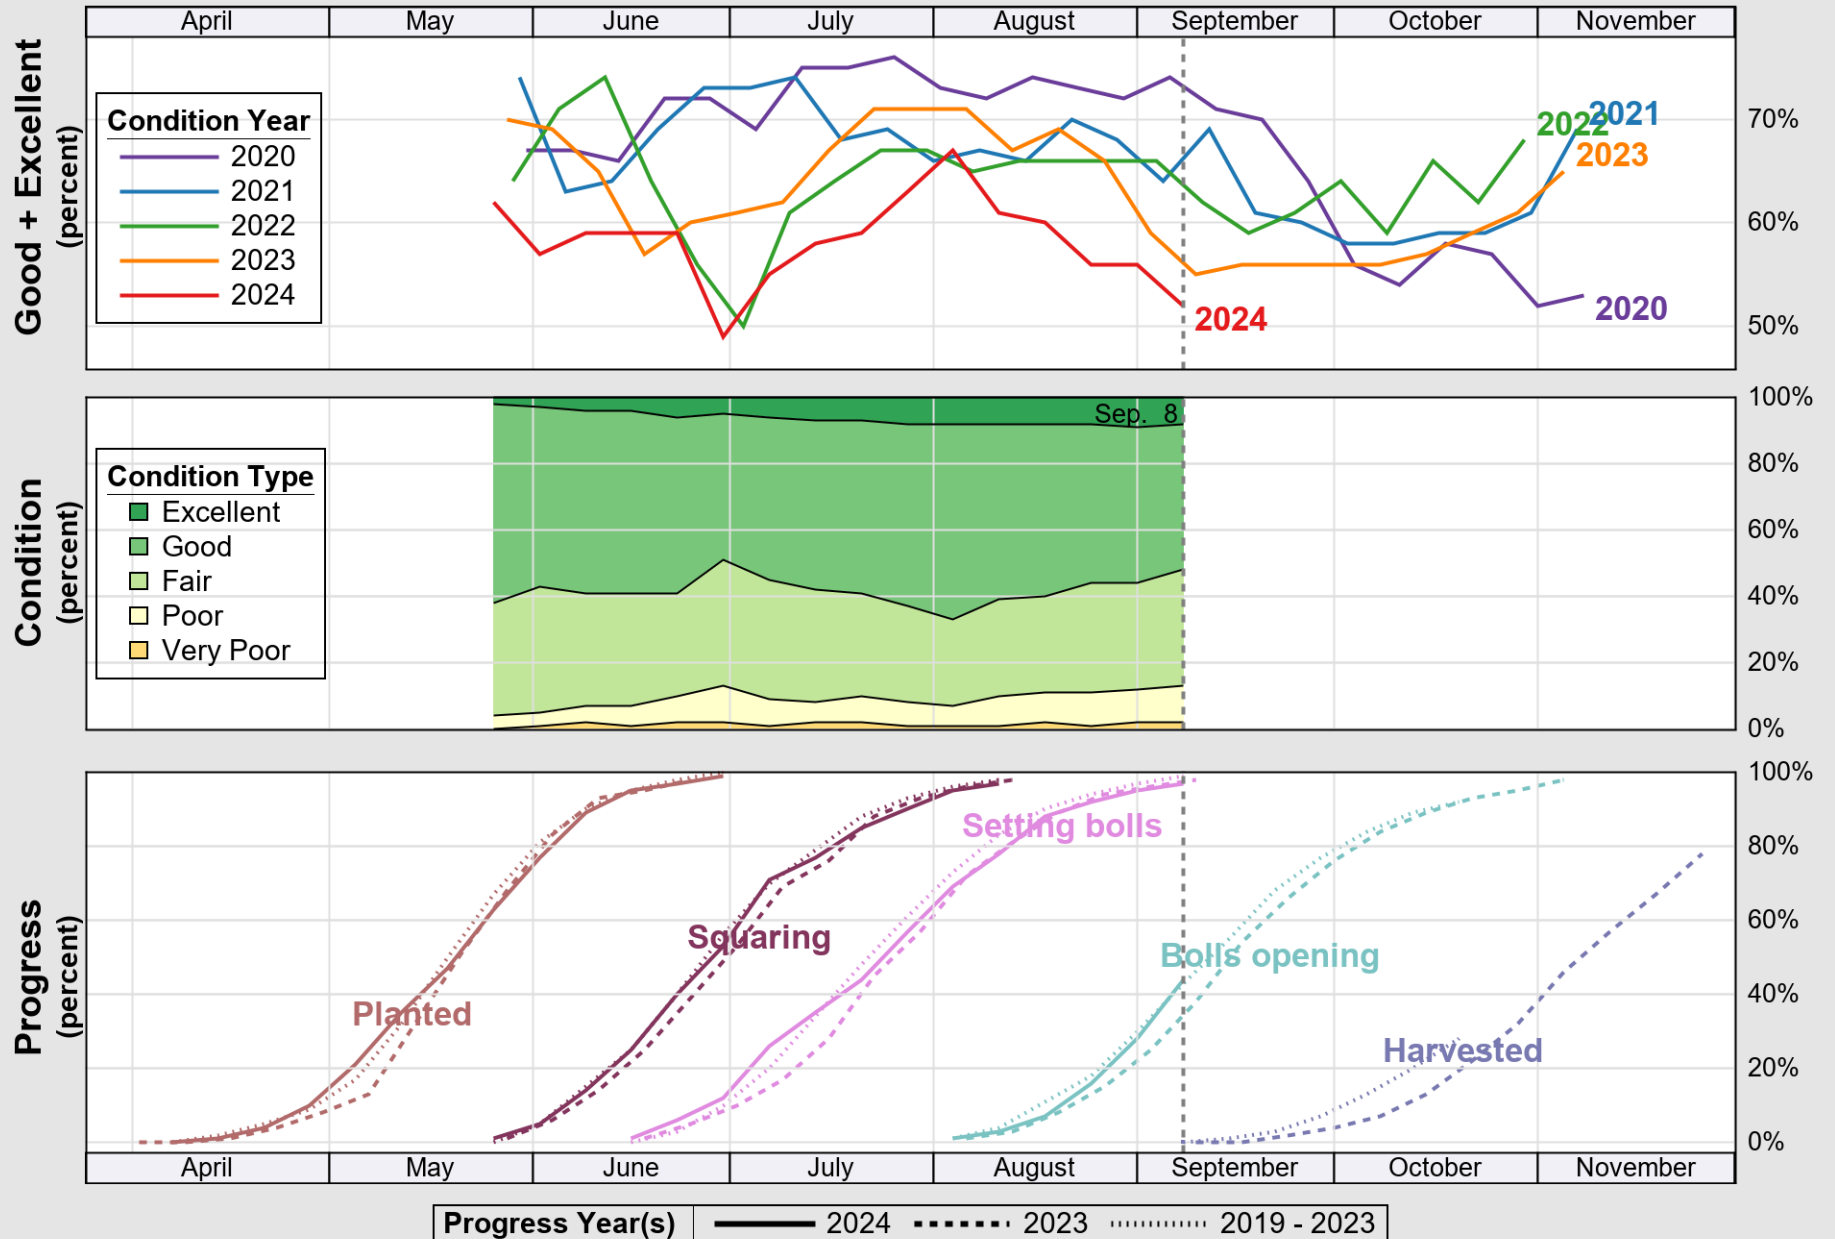

# Crop Progress and Condition: Corn in Georgia , 2024

NASS

Source: National Agricultural Statistics Service (NASS), Crop Progress Report

USDA

# Crop Progress and Condition: Cotton in Georgia , 2024

NASS

Source: National Agricultural Statistics Service (NASS), Crop Progress Report

USDA

# Crop Progress and Condition: Pasture and Range in Georgia, 2024

NASS

Source: National Agricultural Statistics Service (NASS), Crop Progress Report

USDA