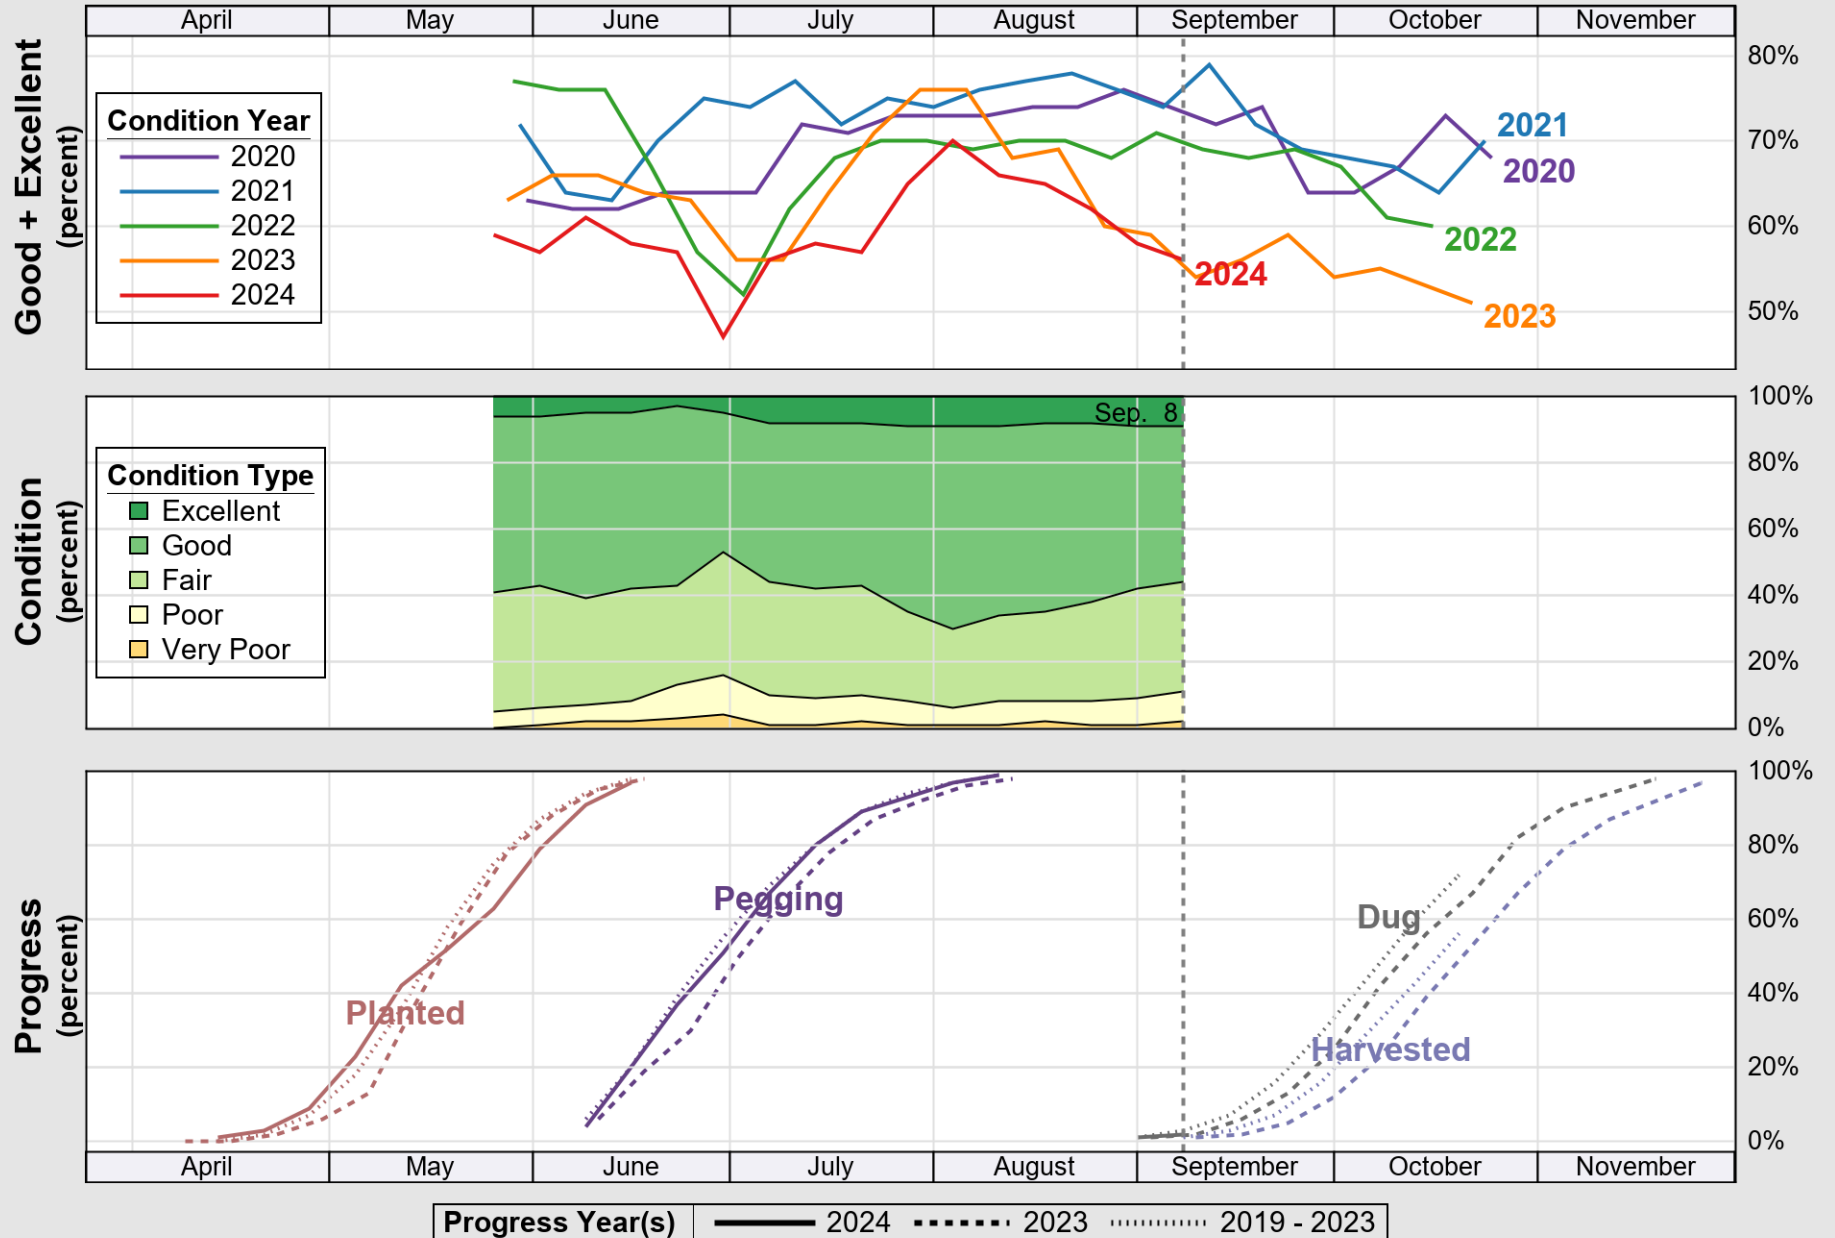

# Crop Progress and Condition: Corn in Georgia , 2024

NASS

Source: National Agricultural Statistics Service (NASS), Crop Progress Report

USDA

# Crop Progress and Condition: Cotton in Georgia , 2024

NASS

Source: National Agricultural Statistics Service (NASS), Crop Progress Report

USDA

# Crop Progress and Condition: Pasture and Range in Georgia, 2024

NASS

Source: National Agricultural Statistics Service (NASS), Crop Progress Report

USDA

# Crop Progress and Condition: Peanuts in Georgia , 2024

NASS

Source: National Agricultural Statistics Service (NASS), Crop Progress Report

USDA