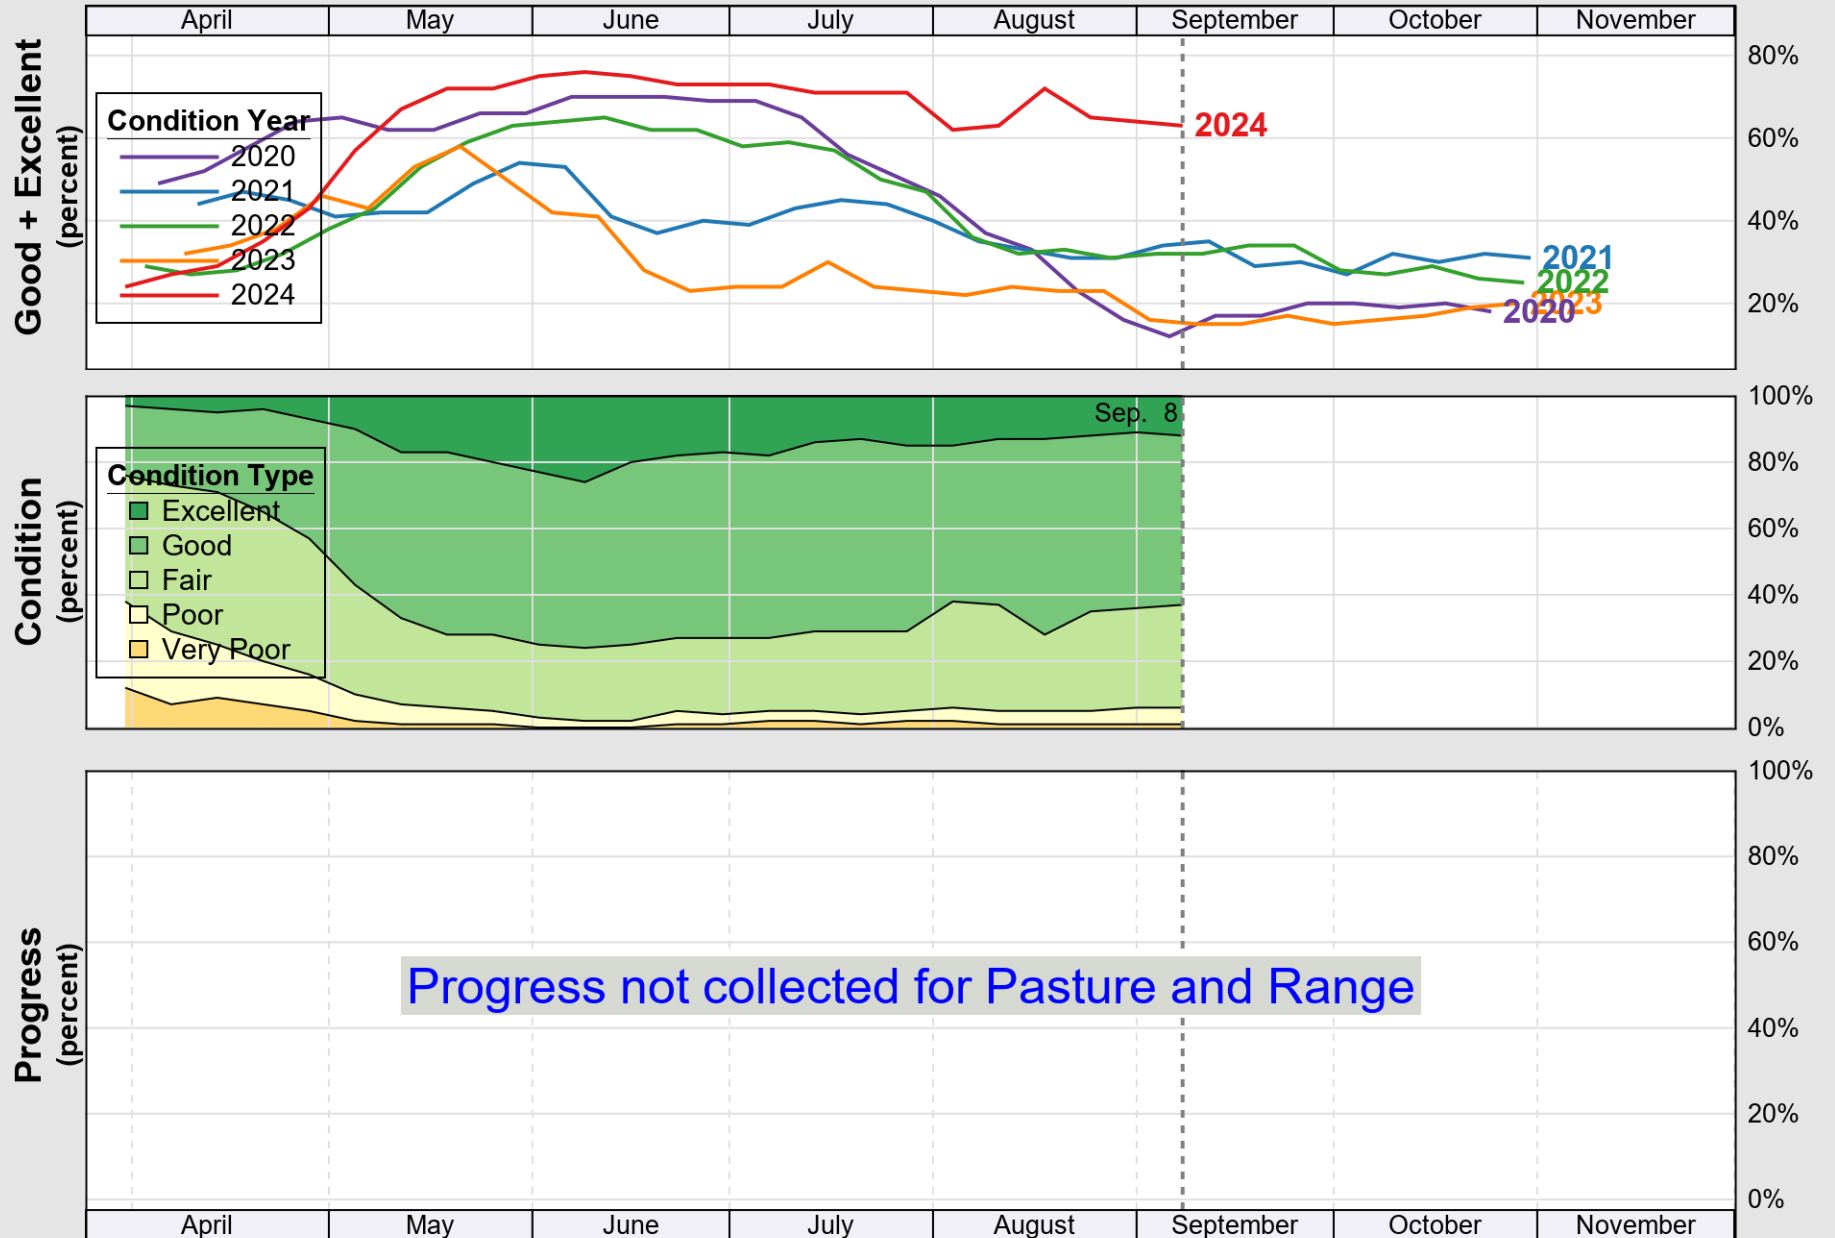

USDA

Crop Progress and Condition: Corn in Iowa, 2024

NASS

Source: National Agricultural Statistics Service (NASS), Crop Progress Report

USDA

Crop Progress and Condition: Oats in Iowa, 2024

NASS

Source: National Agricultural Statistics Service (NASS), Crop Progress Report

USDA

Crop Progress and Condition: Pasture and Range in Iowa , 2024

NASS

Source: National Agricultural Statistics Service (NASS), Crop Progress Report

USDA

Crop Progress and Condition: Soybeans in Iowa , 2024

NASS

Source: National Agricultural Statistics Service (NASS), Crop Progress Report