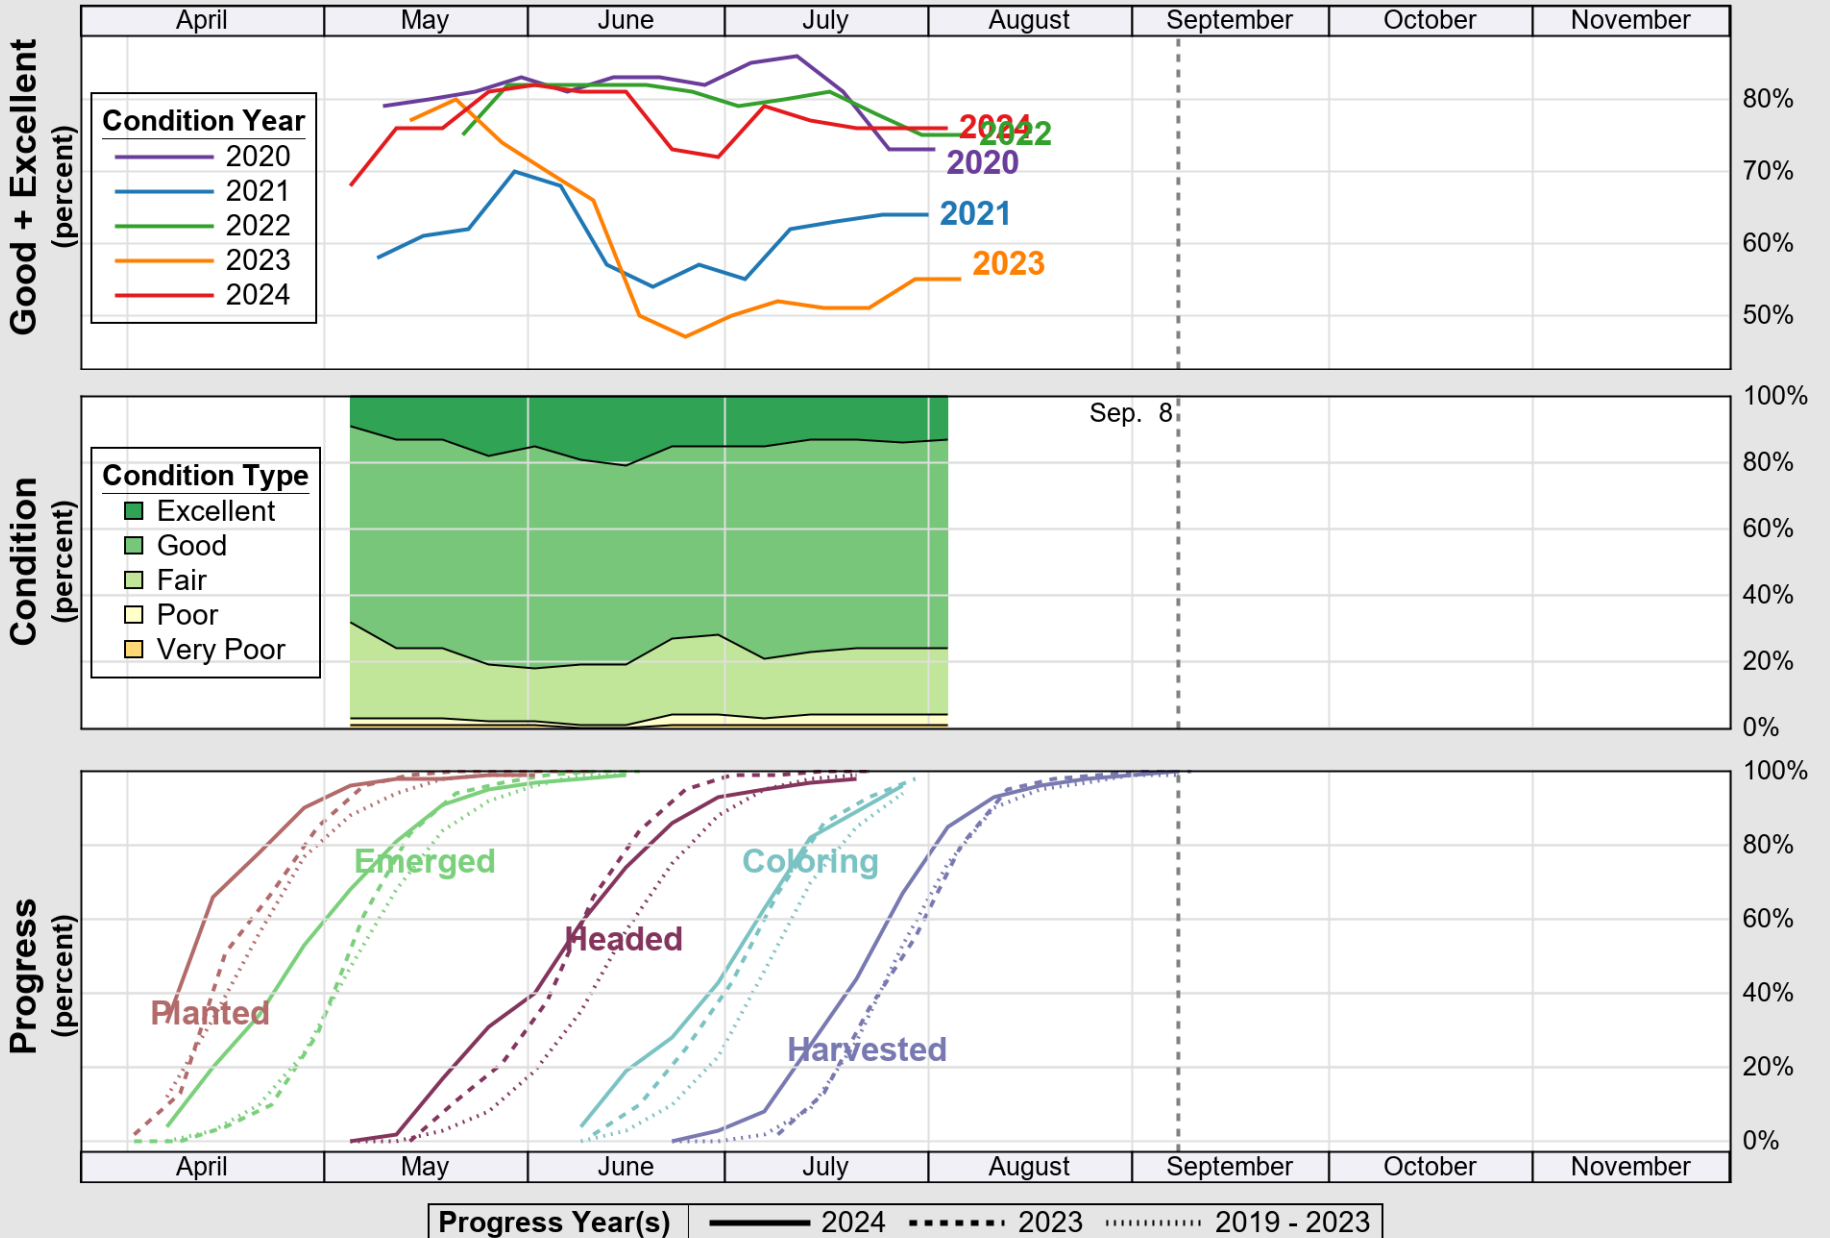

USDA

Crop Progress and Condition: Corn in Iowa, 2024

NASS

Source: National Agricultural Statistics Service (NASS), Crop Progress Report

USDA

Crop Progress and Condition: Oats in Iowa, 2024

NASS

Source: National Agricultural Statistics Service (NASS), Crop Progress Report

USDA

Crop Progress and Condition: Pasture and Range in Iowa , 2024

NASS

Source: National Agricultural Statistics Service (NASS), Crop Progress Report

USDA

Crop Progress and Condition: Soybeans in Iowa , 2024

NASS

Source: National Agricultural Statistics Service (NASS), Crop Progress Report