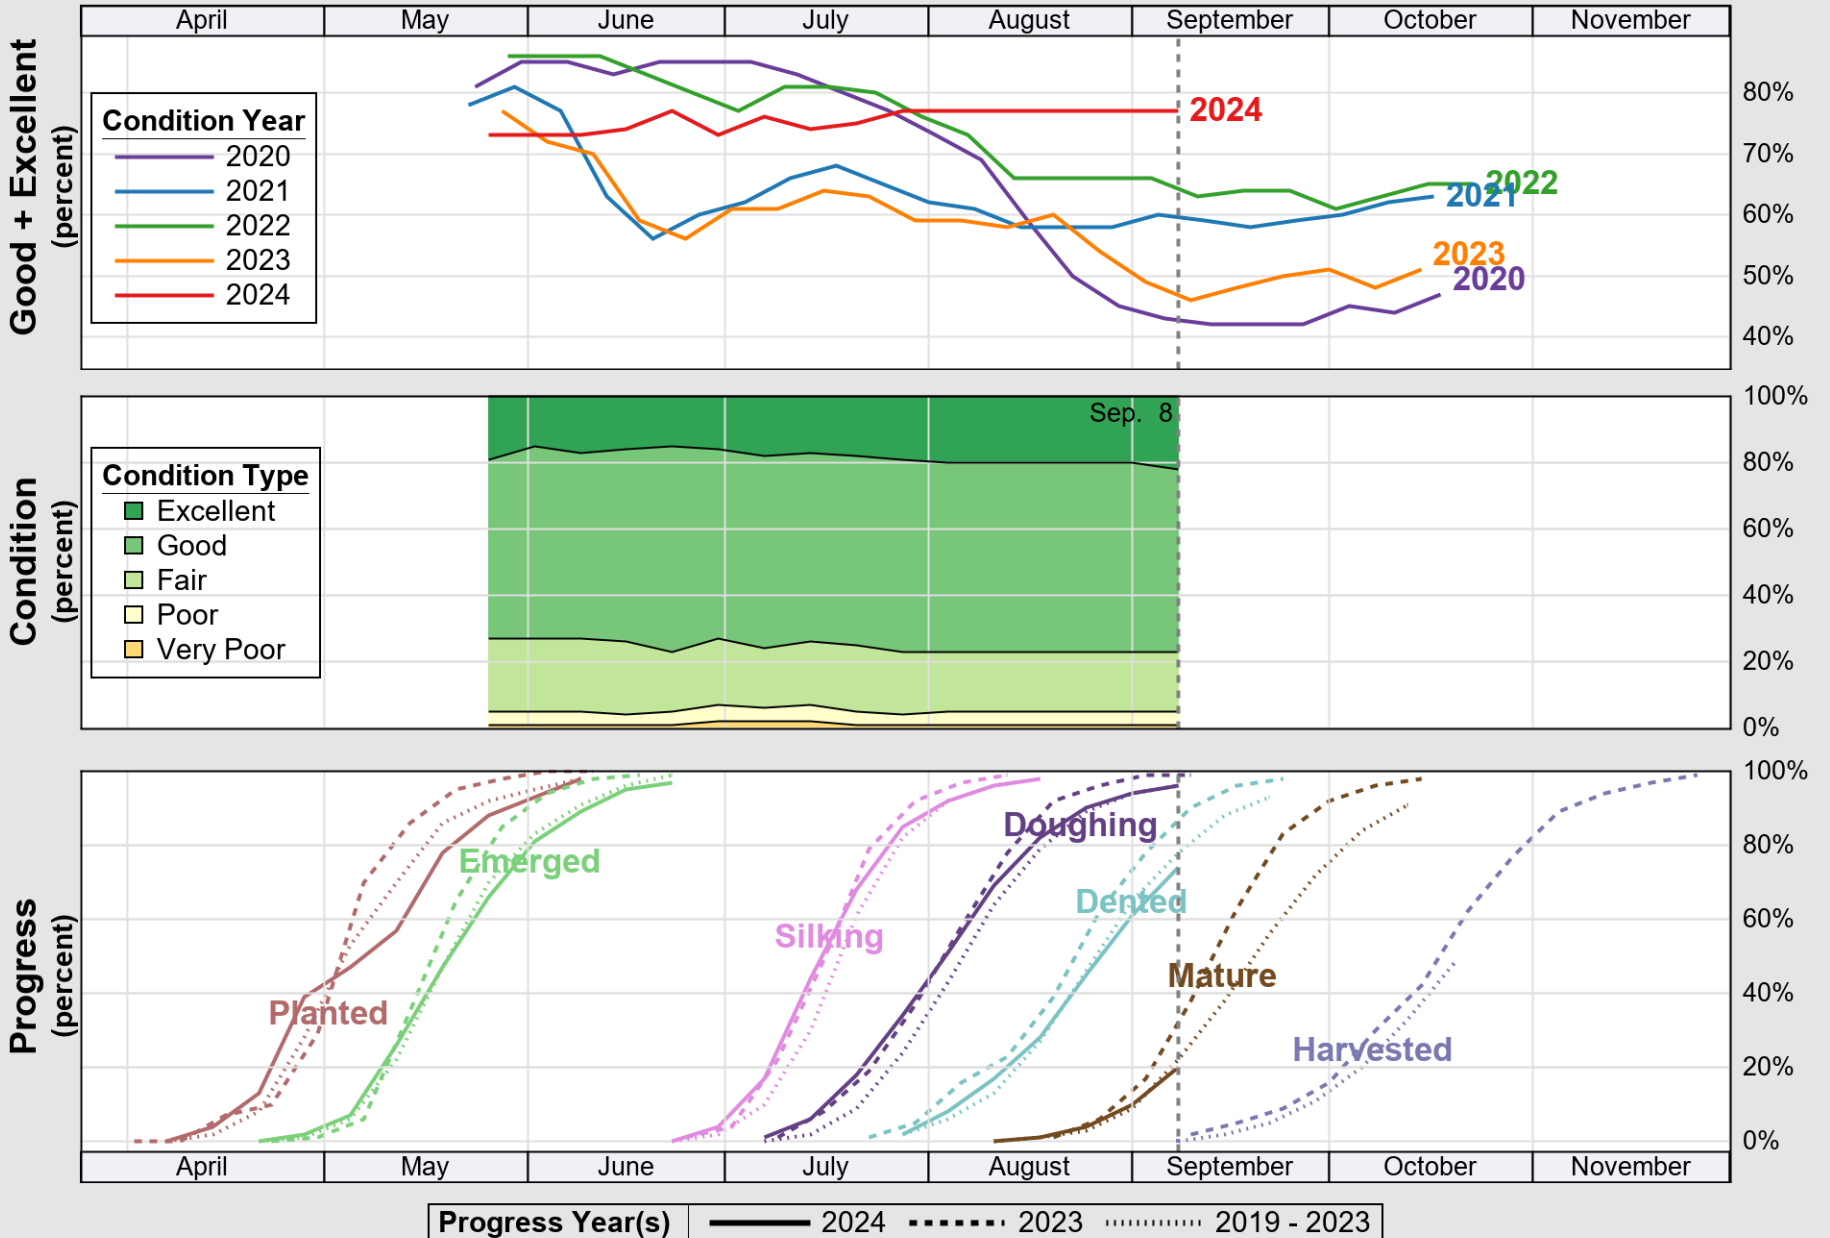

USDA

Crop Progress and Condition: Corn in Iowa, 2024

NASS

Source: National Agricultural Statistics Service (NASS), Crop Progress Report

USDA

Crop Progress and Condition: Oats in Iowa, 2024

NASS

Source: National Agricultural Statistics Service (NASS), Crop Progress Report

USDA

Crop Progress and Condition: Pasture and Range in Iowa , 2024

NASS

Source: National Agricultural Statistics Service (NASS), Crop Progress Report

USDA

Crop Progress and Condition: Soybeans in Iowa , 2024

NASS

Source: National Agricultural Statistics Service (NASS), Crop Progress Report