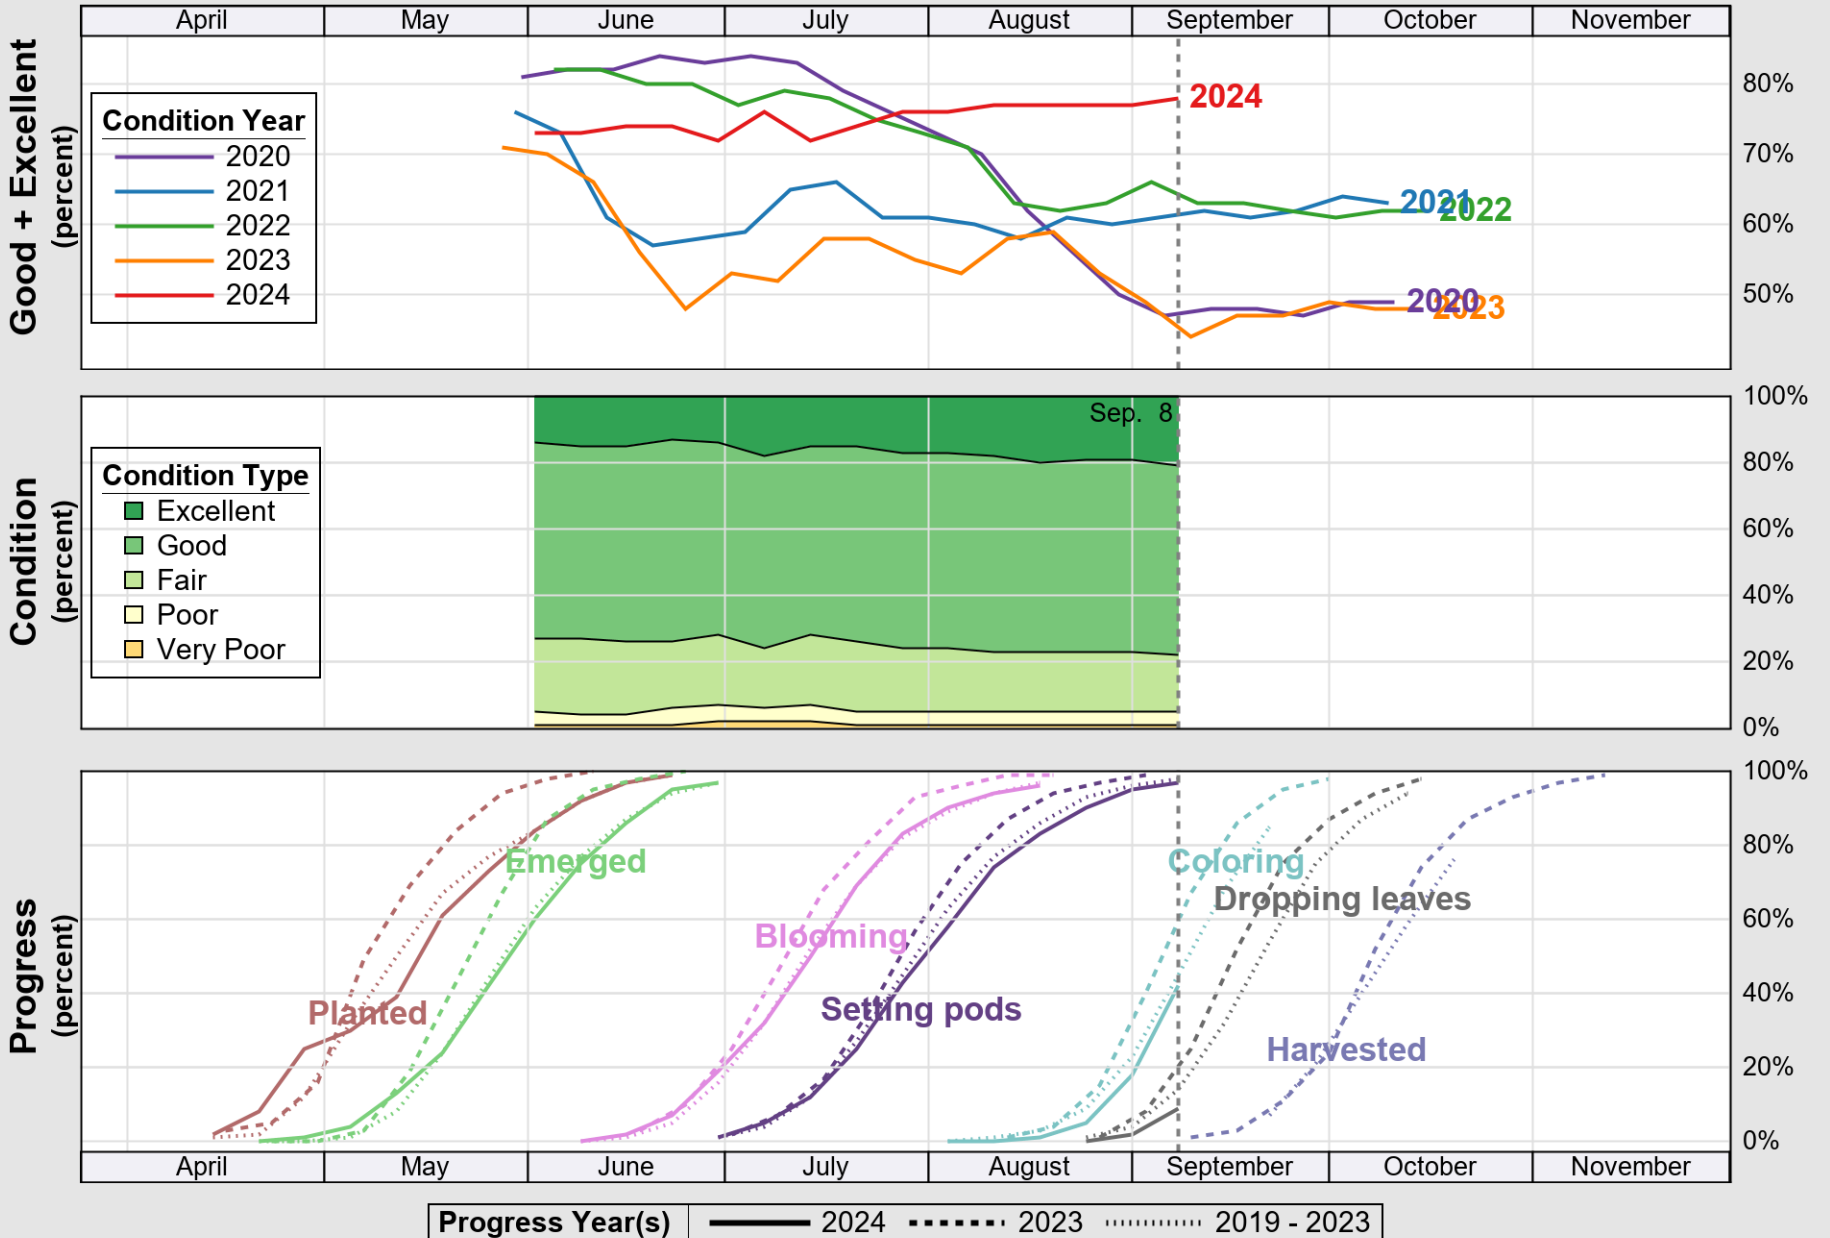

USDA

Crop Progress and Condition: Corn in Iowa, 2024

NASS

Source: National Agricultural Statistics Service (NASS), Crop Progress Report

USDA

Crop Progress and Condition: Oats in Iowa, 2024

NASS

Source: National Agricultural Statistics Service (NASS), Crop Progress Report

USDA

Crop Progress and Condition: Pasture and Range in Iowa , 2024

NASS

Source: National Agricultural Statistics Service (NASS), Crop Progress Report

USDA

Crop Progress and Condition: Soybeans in Iowa , 2024

NASS

Source: National Agricultural Statistics Service (NASS), Crop Progress Report