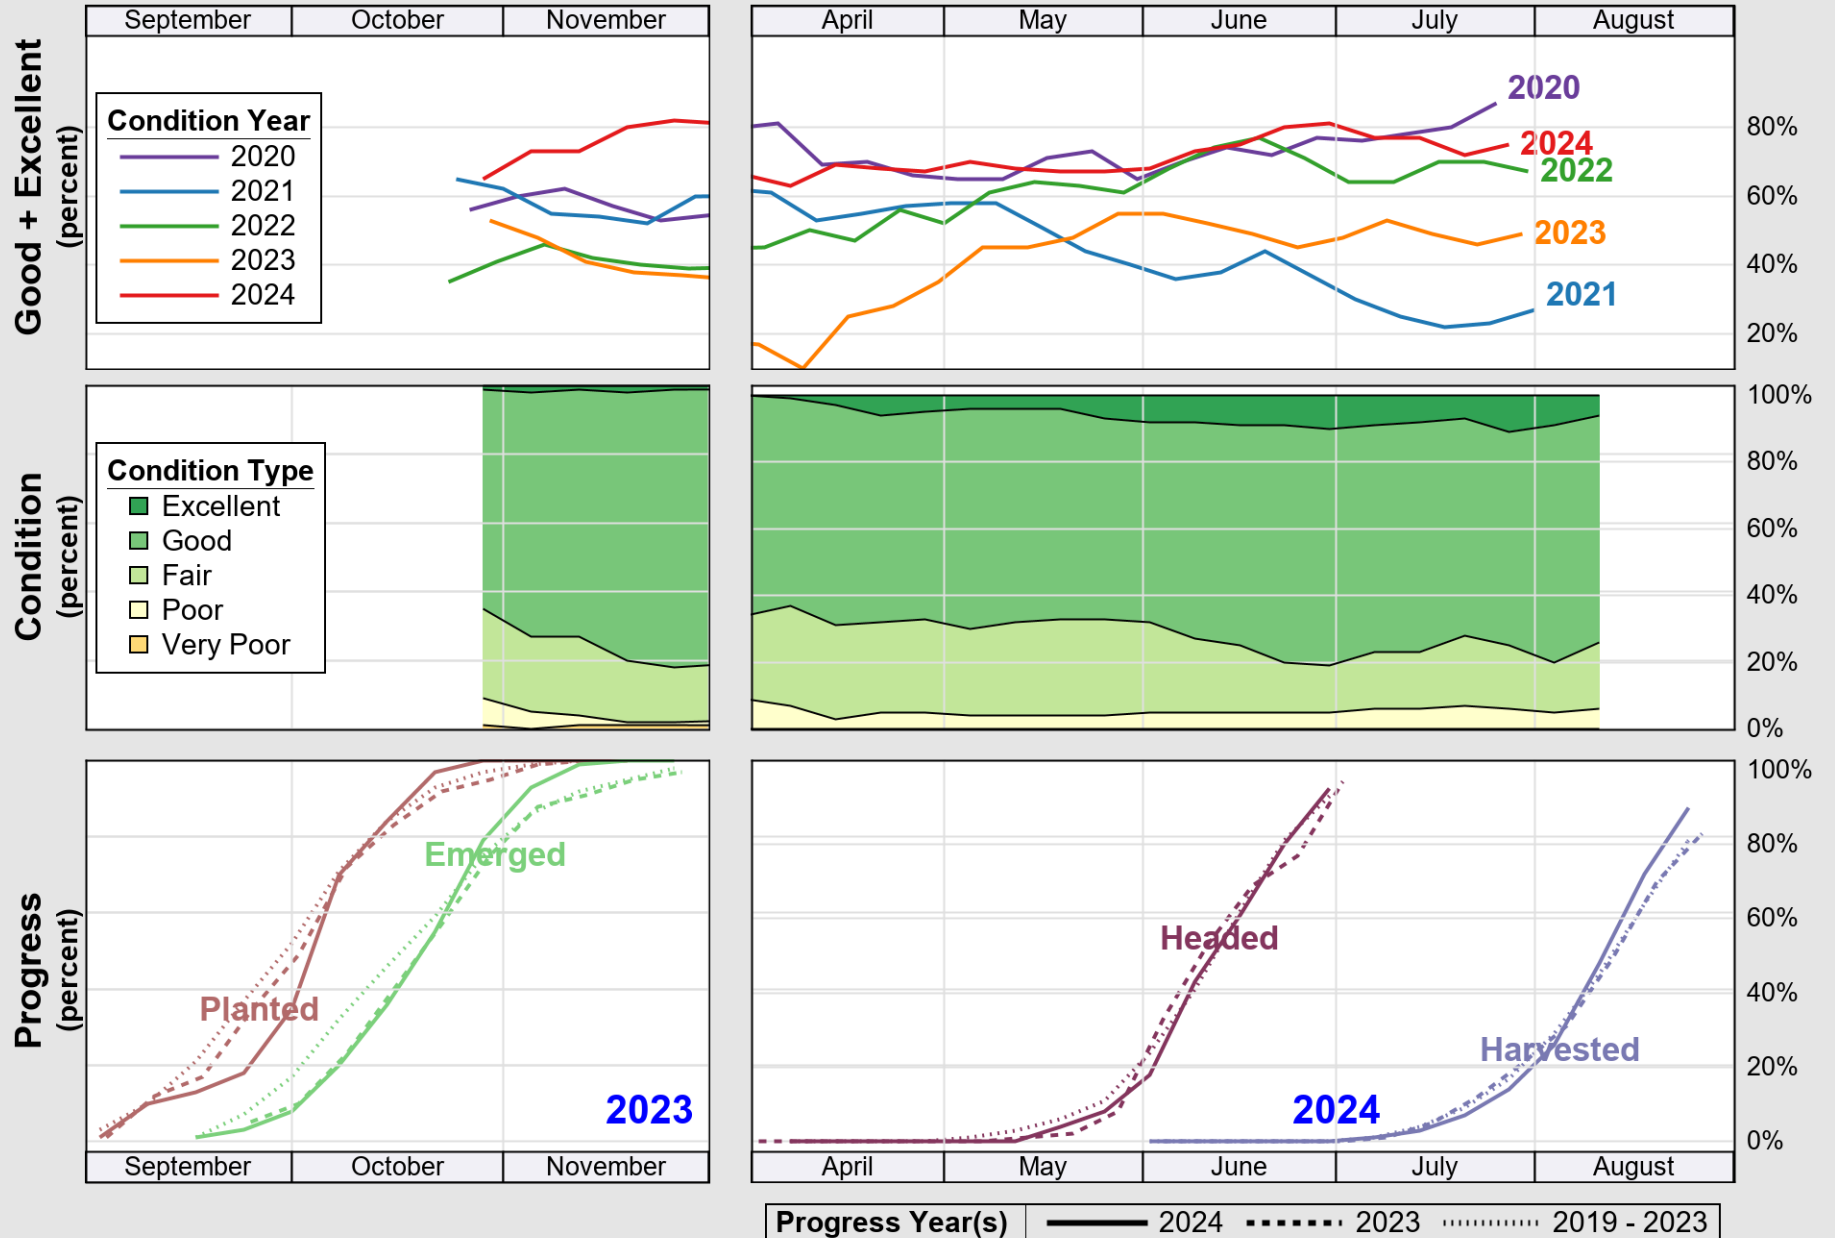

USDA

Crop Progress and Condition: Pasture and Range in Idaho , 2024

NASS

Source: National Agricultural Statistics Service (NASS), Crop Progress Report

USDA

Crop Progress and Condition: Spring Wheat in Idaho , 2024

NASS

Source: National Agricultural Statistics Service (NASS), Crop Progress Report

USDA

Crop Progress and Condition: Sugar Beets in Idaho , 2024

NASS

Progress Year(s) ——— 2024 2023 2019 - 2023

Source: National Agricultural Statistics Service (NASS), Crop Progress Report

USDA

Crop Progress and Condition: Winter Wheat in Idaho , 2024

NASS

Source: National Agricultural Statistics Service (NASS), Crop Progress Report