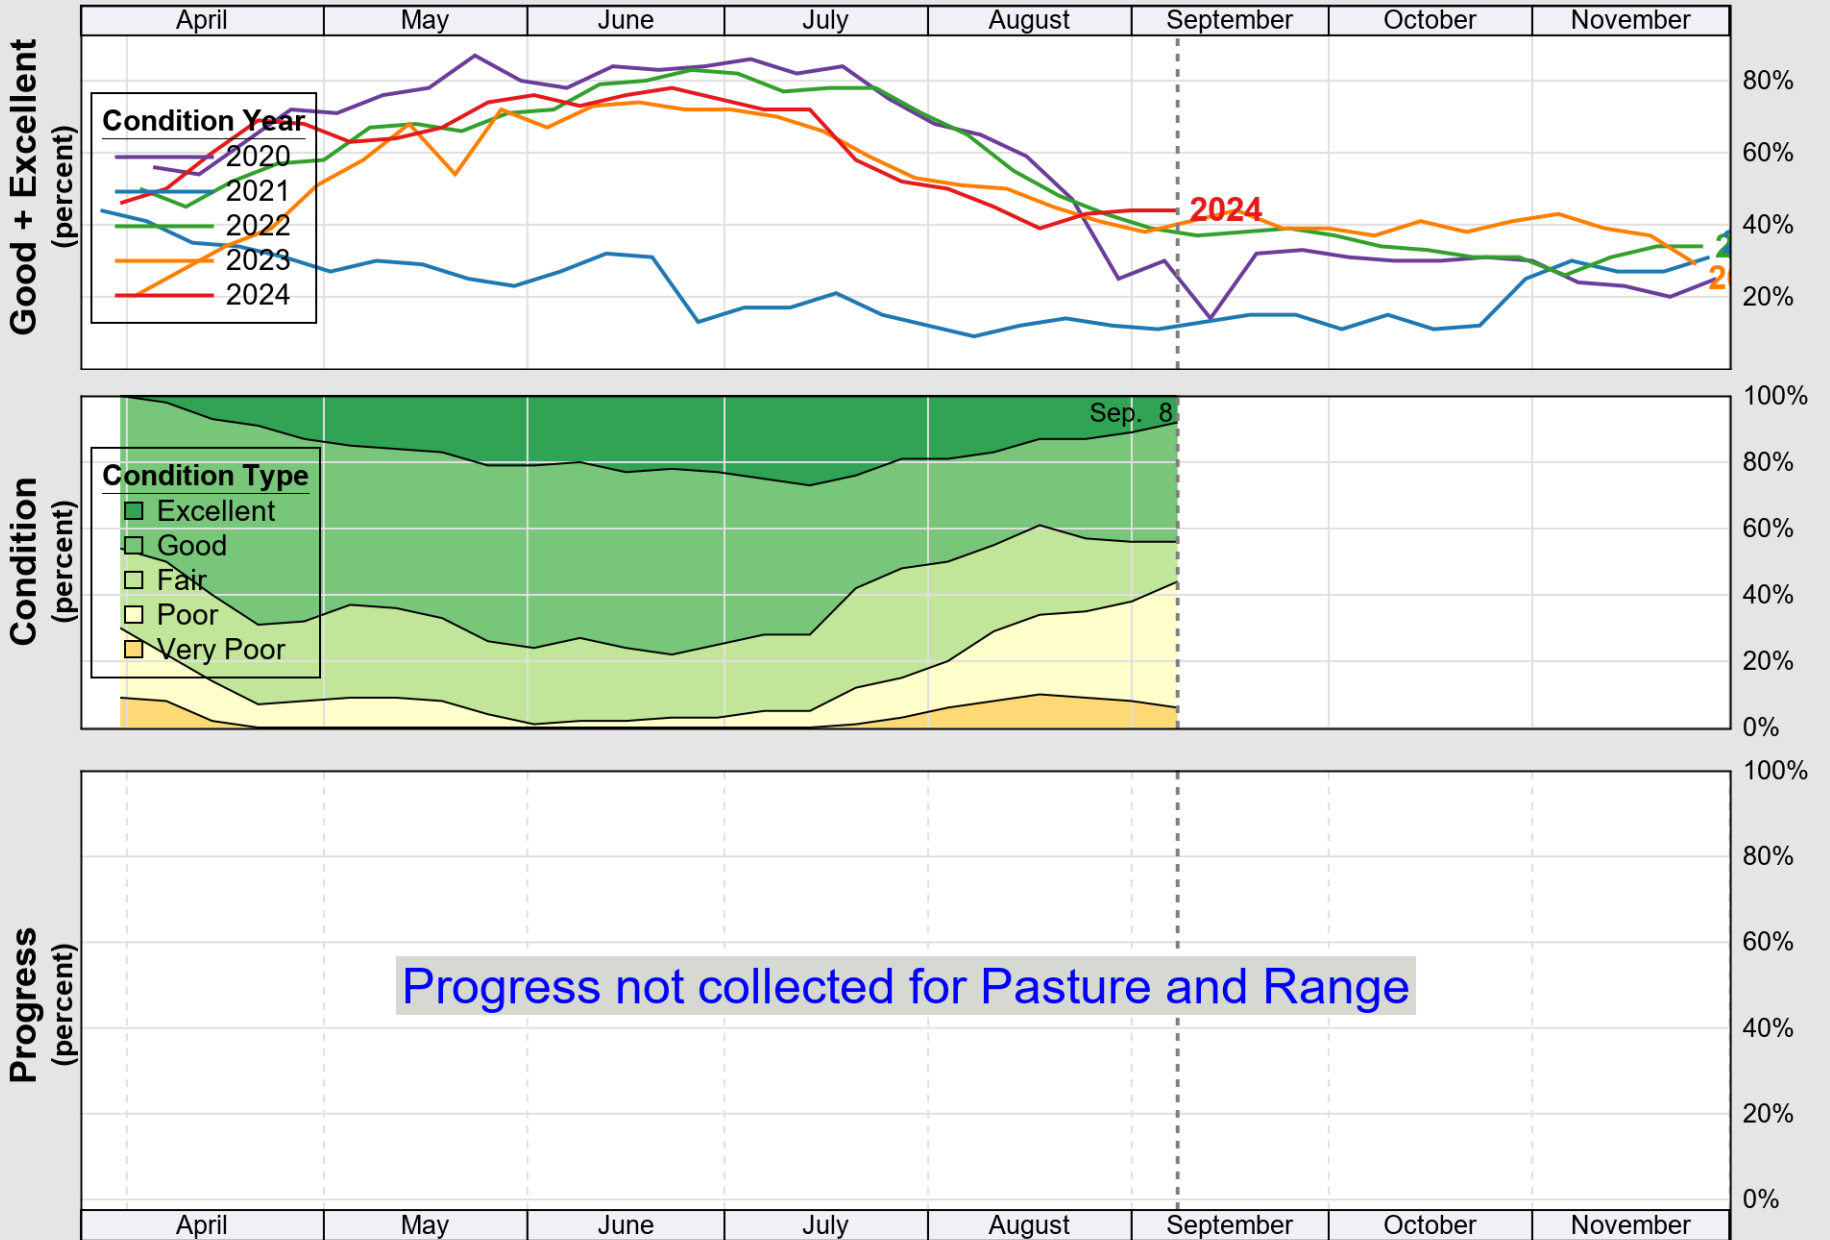

USDA

Crop Progress and Condition: Barley in Idaho , 2024

NASS

Source: National Agricultural Statistics Service (NASS), Crop Progress Report

USDA

Crop Progress and Condition: Corn in Idaho , 2024

NASS

Progress Year(s) ——— 2024 2023 2019 - 2023

Source: National Agricultural Statistics Service (NASS), Crop Progress Report

USDA

Crop Progress and Condition: Oats in Idaho , 2024

NASS

Source: National Agricultural Statistics Service (NASS), Crop Progress Report

USDA

Crop Progress and Condition: Pasture and Range in Idaho , 2024

NASS

Source: National Agricultural Statistics Service (NASS), Crop Progress Report

USDA

Crop Progress and Condition: Spring Wheat in Idaho , 2024

NASS

Source: National Agricultural Statistics Service (NASS), Crop Progress Report

USDA

Crop Progress and Condition: Sugar Beets in Idaho , 2024

NASS

Progress Year(s) ——— 2024 2023 2019 - 2023

Source: National Agricultural Statistics Service (NASS), Crop Progress Report