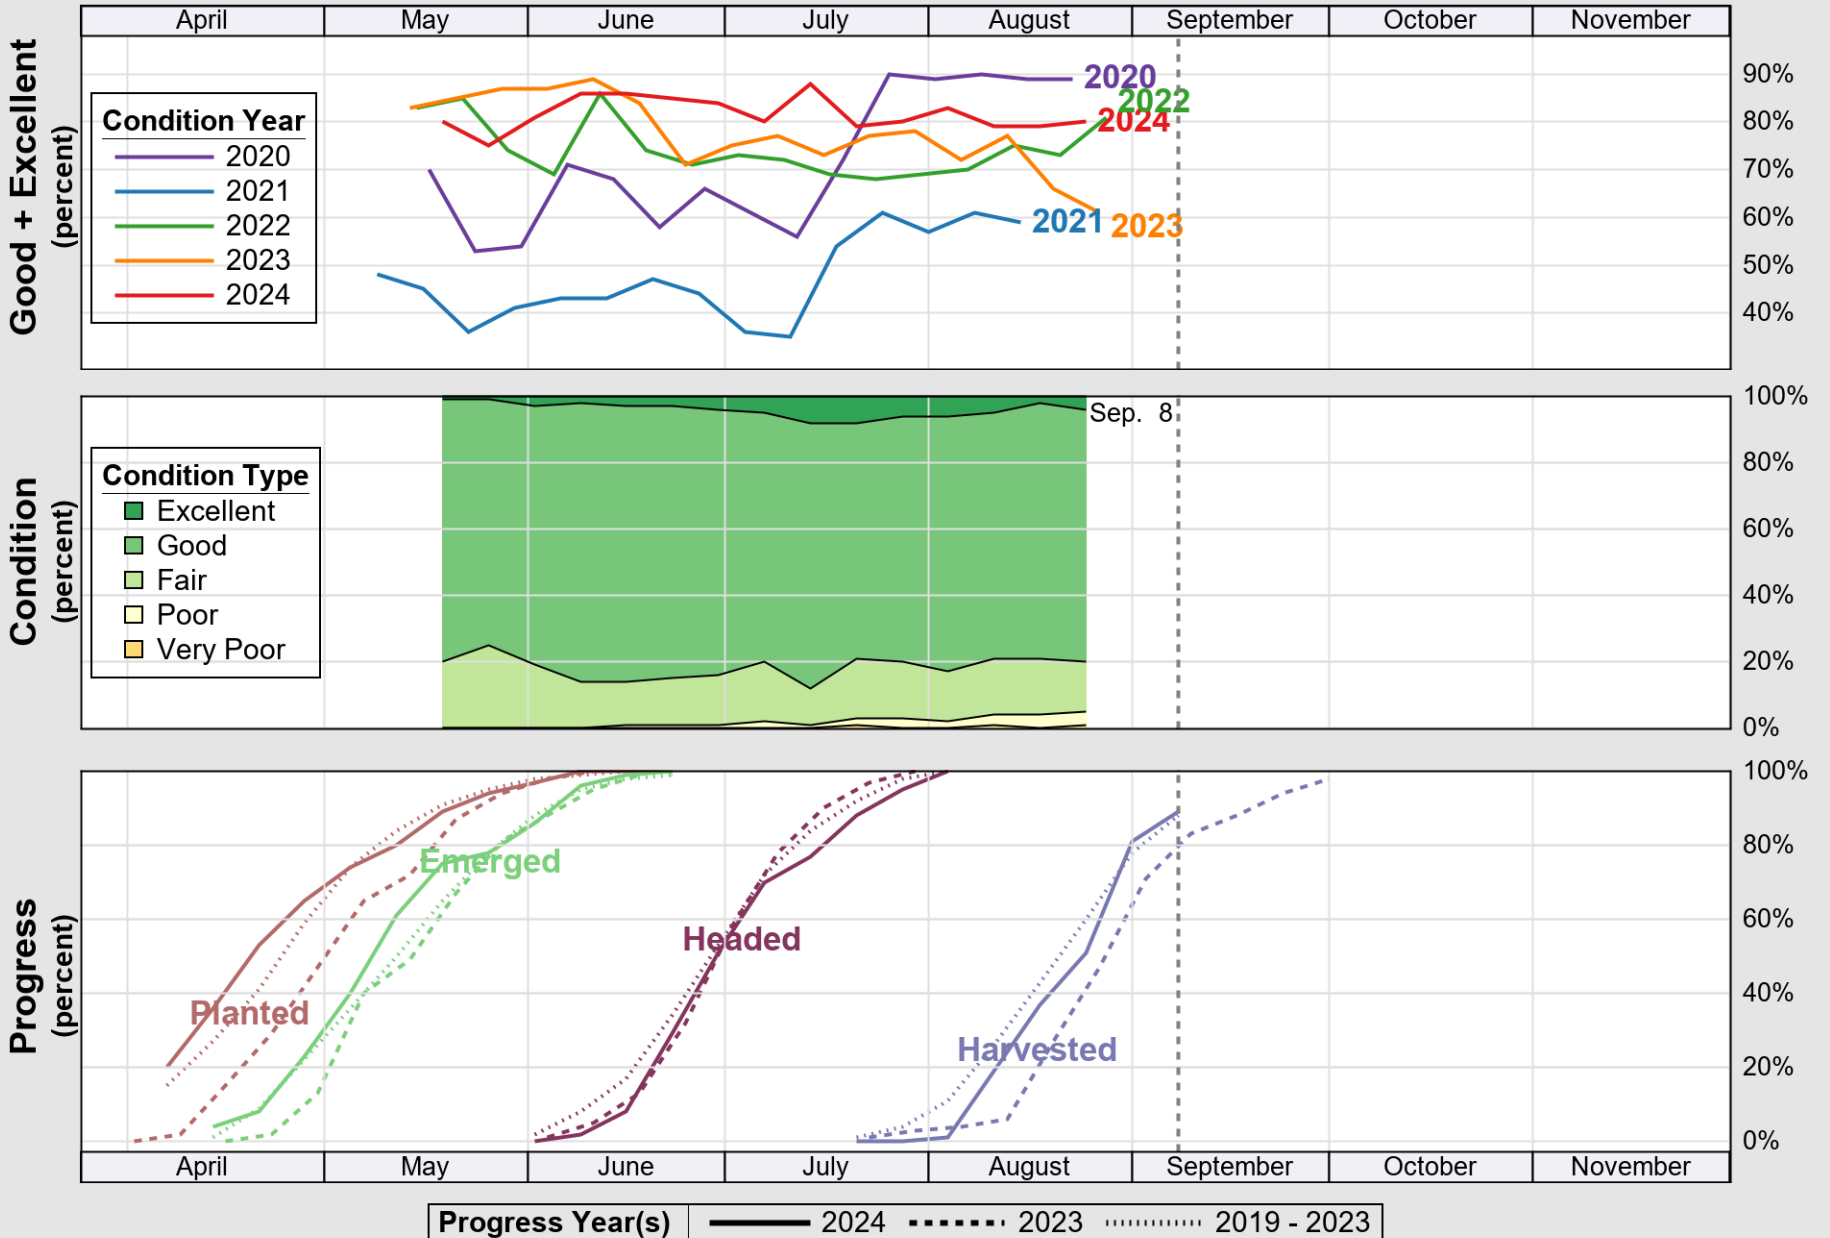

USDA

Crop Progress and Condition: Barley in Idaho , 2024

NASS

Source: National Agricultural Statistics Service (NASS), Crop Progress Report

USDA

Crop Progress and Condition: Corn in Idaho , 2024

NASS

Progress Year(s) ——— 2024 2023 2019 - 2023

Source: National Agricultural Statistics Service (NASS), Crop Progress Report

USDA

Crop Progress and Condition: Oats in Idaho , 2024

NASS

Source: National Agricultural Statistics Service (NASS), Crop Progress Report

USDA

Crop Progress and Condition: Pasture and Range in Idaho , 2024

NASS

Source: National Agricultural Statistics Service (NASS), Crop Progress Report

USDA

Crop Progress and Condition: Spring Wheat in Idaho , 2024