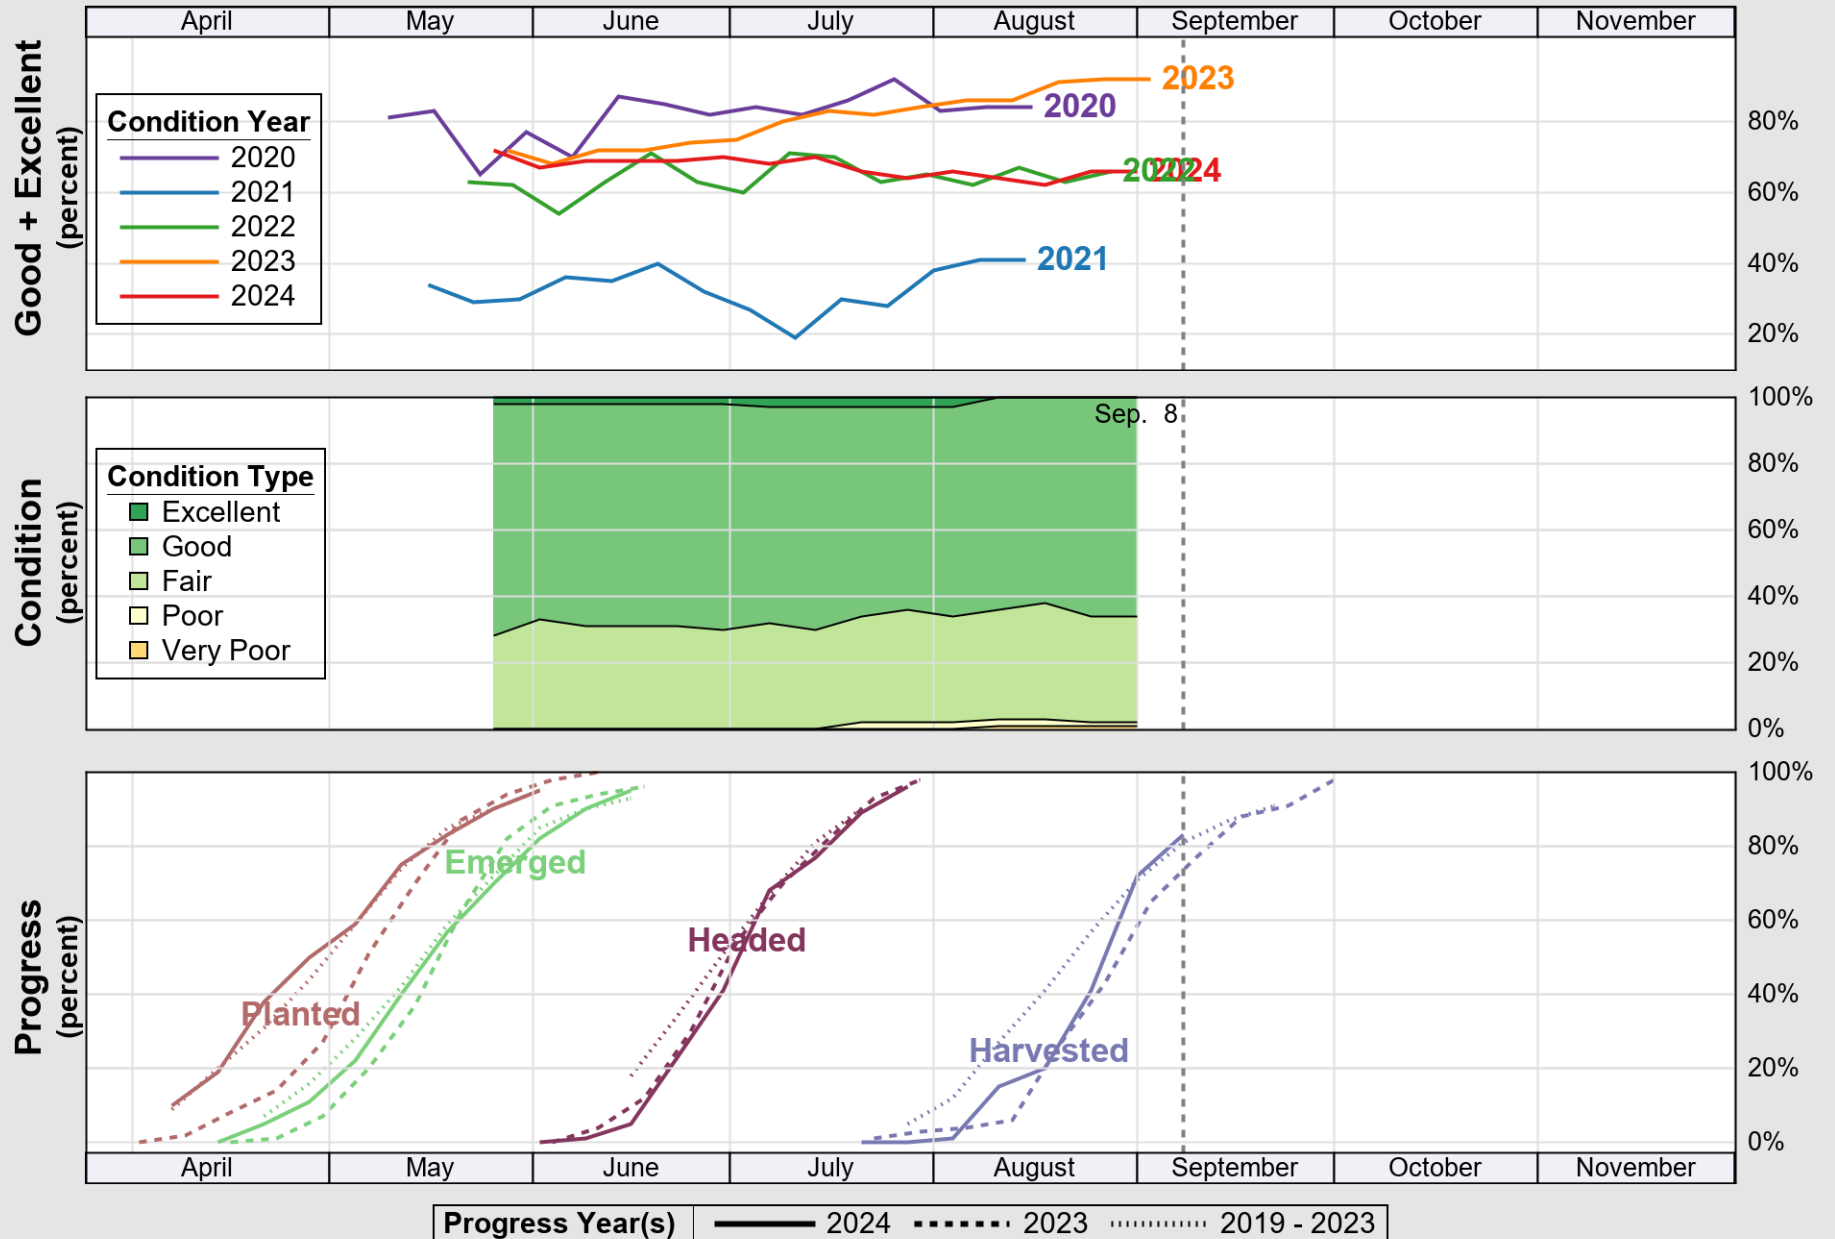

USDA

Crop Progress and Condition: Barley in Idaho , 2024

NASS

Source: National Agricultural Statistics Service (NASS), Crop Progress Report

USDA

Crop Progress and Condition: Corn in Idaho , 2024

NASS

Progress Year(s) ——— 2024 2023 2019 - 2023

Source: National Agricultural Statistics Service (NASS), Crop Progress Report

USDA

Crop Progress and Condition: Oats in Idaho , 2024

NASS

Source: National Agricultural Statistics Service (NASS), Crop Progress Report

USDA

Crop Progress and Condition: Pasture and Range in Idaho , 2024

NASS

Source: National Agricultural Statistics Service (NASS), Crop Progress Report

USDA

Crop Progress and Condition: Spring Wheat in Idaho , 2024

NASS

Source: National Agricultural Statistics Service (NASS), Crop Progress Report

USDA

Crop Progress and Condition: Sugar Beets in Idaho , 2024

NASS

Progress Year(s) ——— 2024 2023 2019 - 2023

Source: National Agricultural Statistics Service (NASS), Crop Progress Report