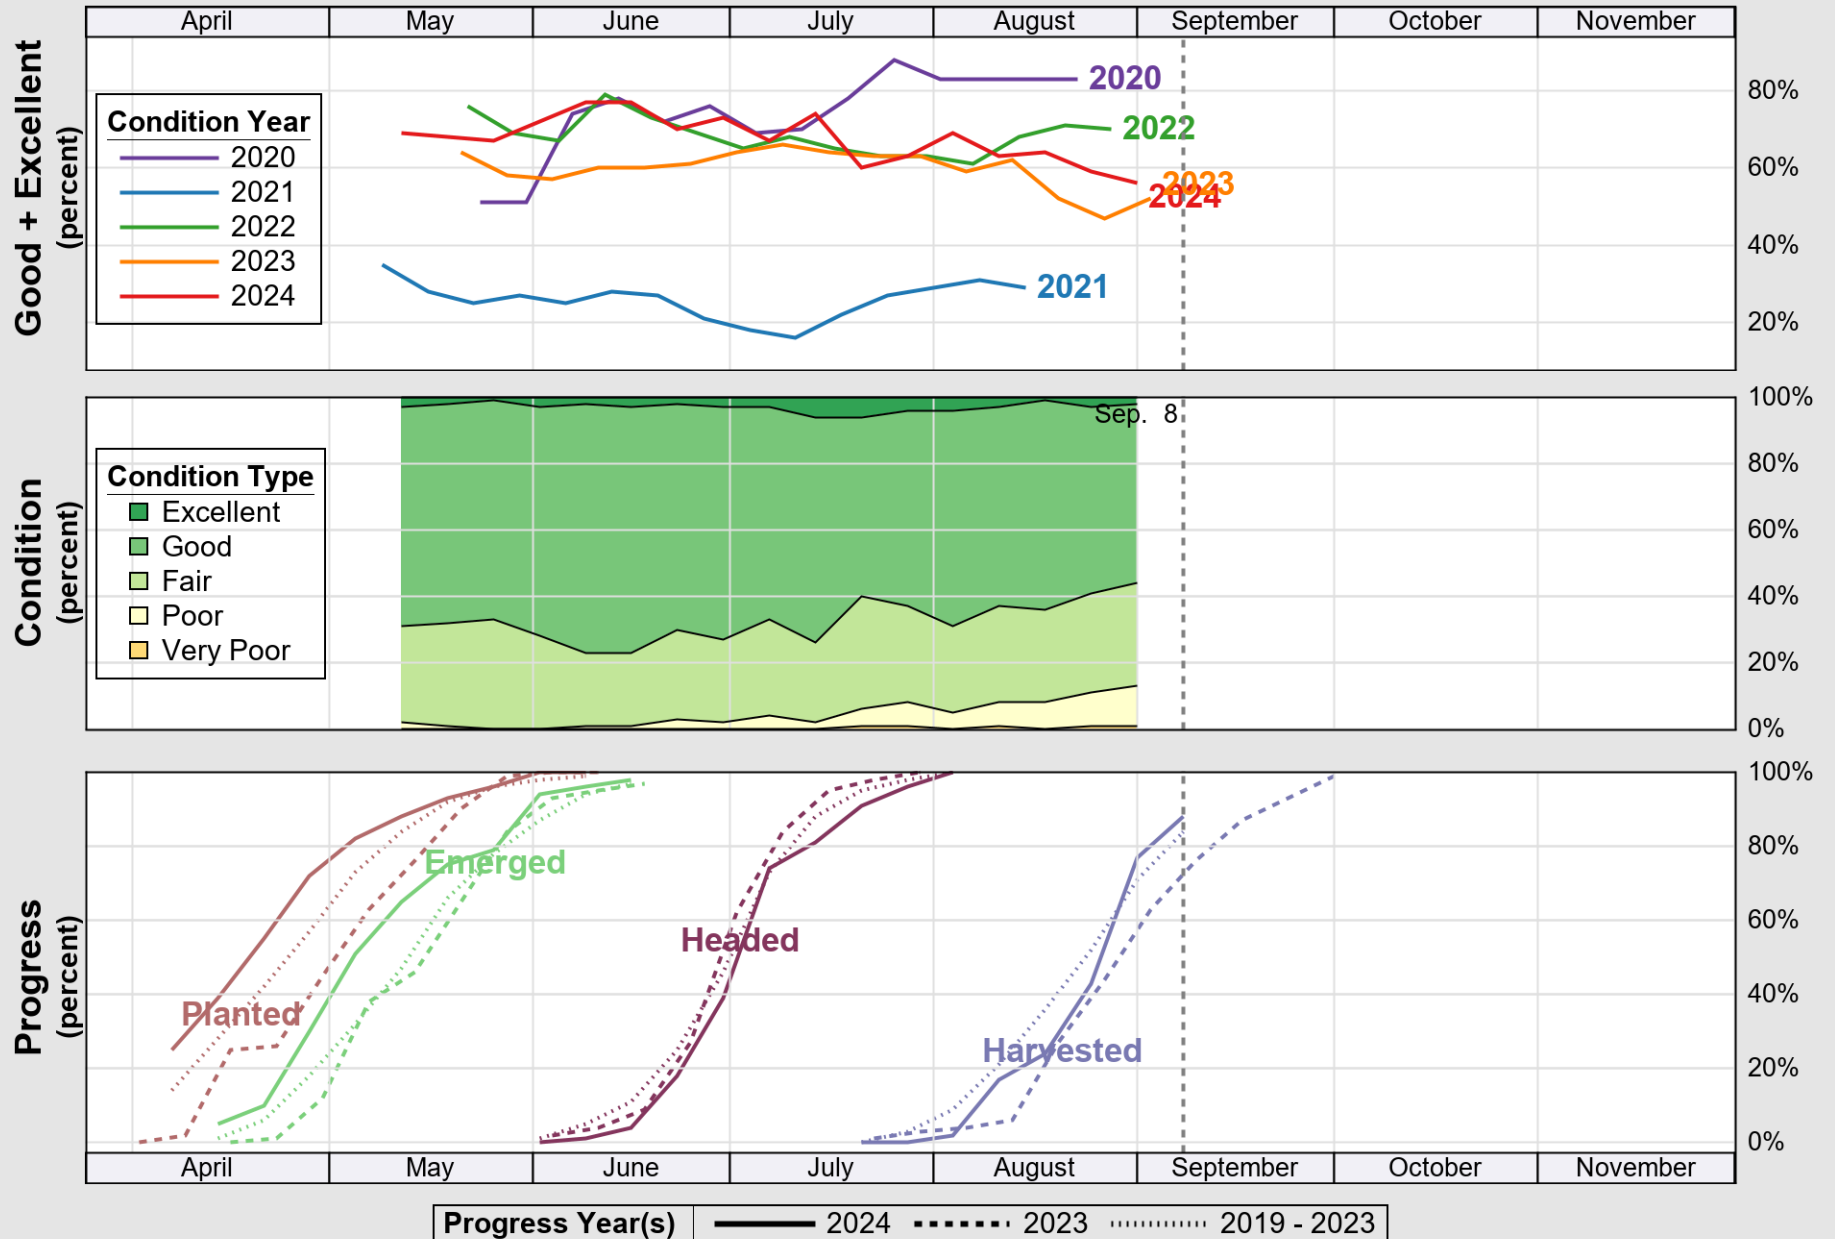

Source: National Agricultural Statistics Service (NASS), Crop Progress Report

USDA

Crop Progress and Condition: Oats in Idaho , 2024

NASS

Source: National Agricultural Statistics Service (NASS), Crop Progress Report

USDA

Crop Progress and Condition: Pasture and Range in Idaho , 2024

NASS

Source: National Agricultural Statistics Service (NASS), Crop Progress Report

USDA

Crop Progress and Condition: Spring Wheat in Idaho , 2024

NASS

Source: National Agricultural Statistics Service (NASS), Crop Progress Report

USDA

Crop Progress and Condition: Sugar Beets in Idaho , 2024

NASS

Progress Year(s) ——— 2024 2023 2019 - 2023

Source: National Agricultural Statistics Service (NASS), Crop Progress Report