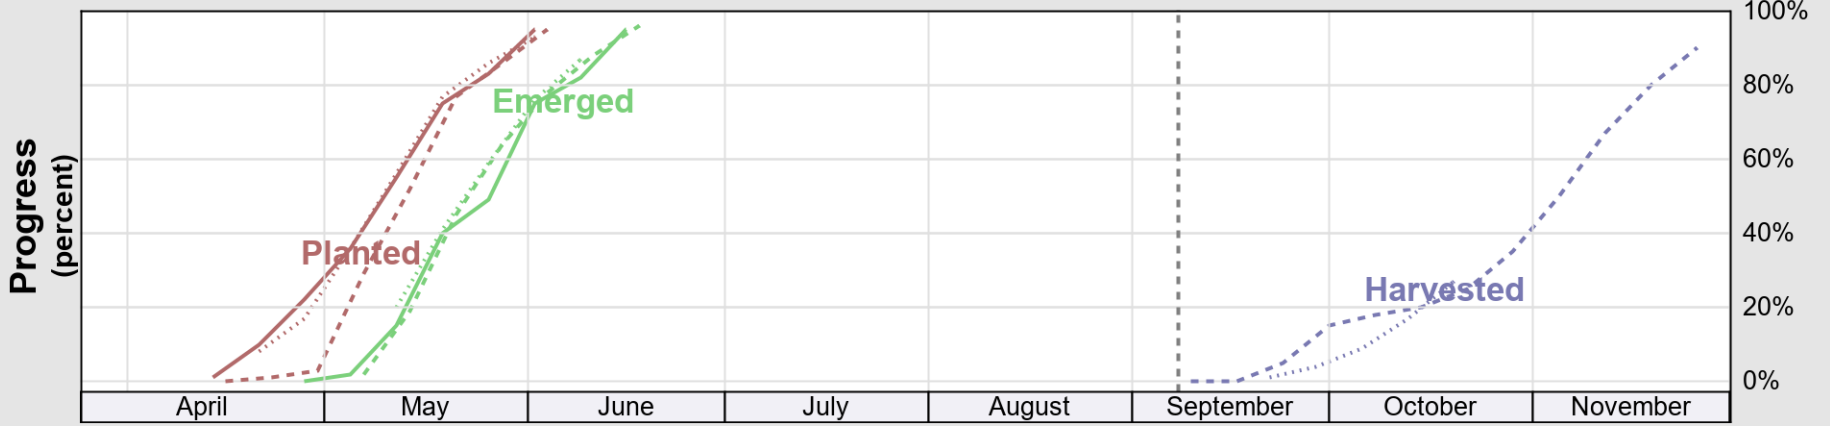

USDA

Crop Progress and Condition: Barley in Idaho , 2024

NASS

Source: National Agricultural Statistics Service (NASS), Crop Progress Report

USDA

Crop Progress and Condition: Corn in Idaho , 2024

NASS

Progress Year(s) ——— 2024 2023 2019 - 2023

Source: National Agricultural Statistics Service (NASS), Crop Progress Report

USDA

Crop Progress and Condition: Oats in Idaho , 2024

NASS

Source: National Agricultural Statistics Service (NASS), Crop Progress Report