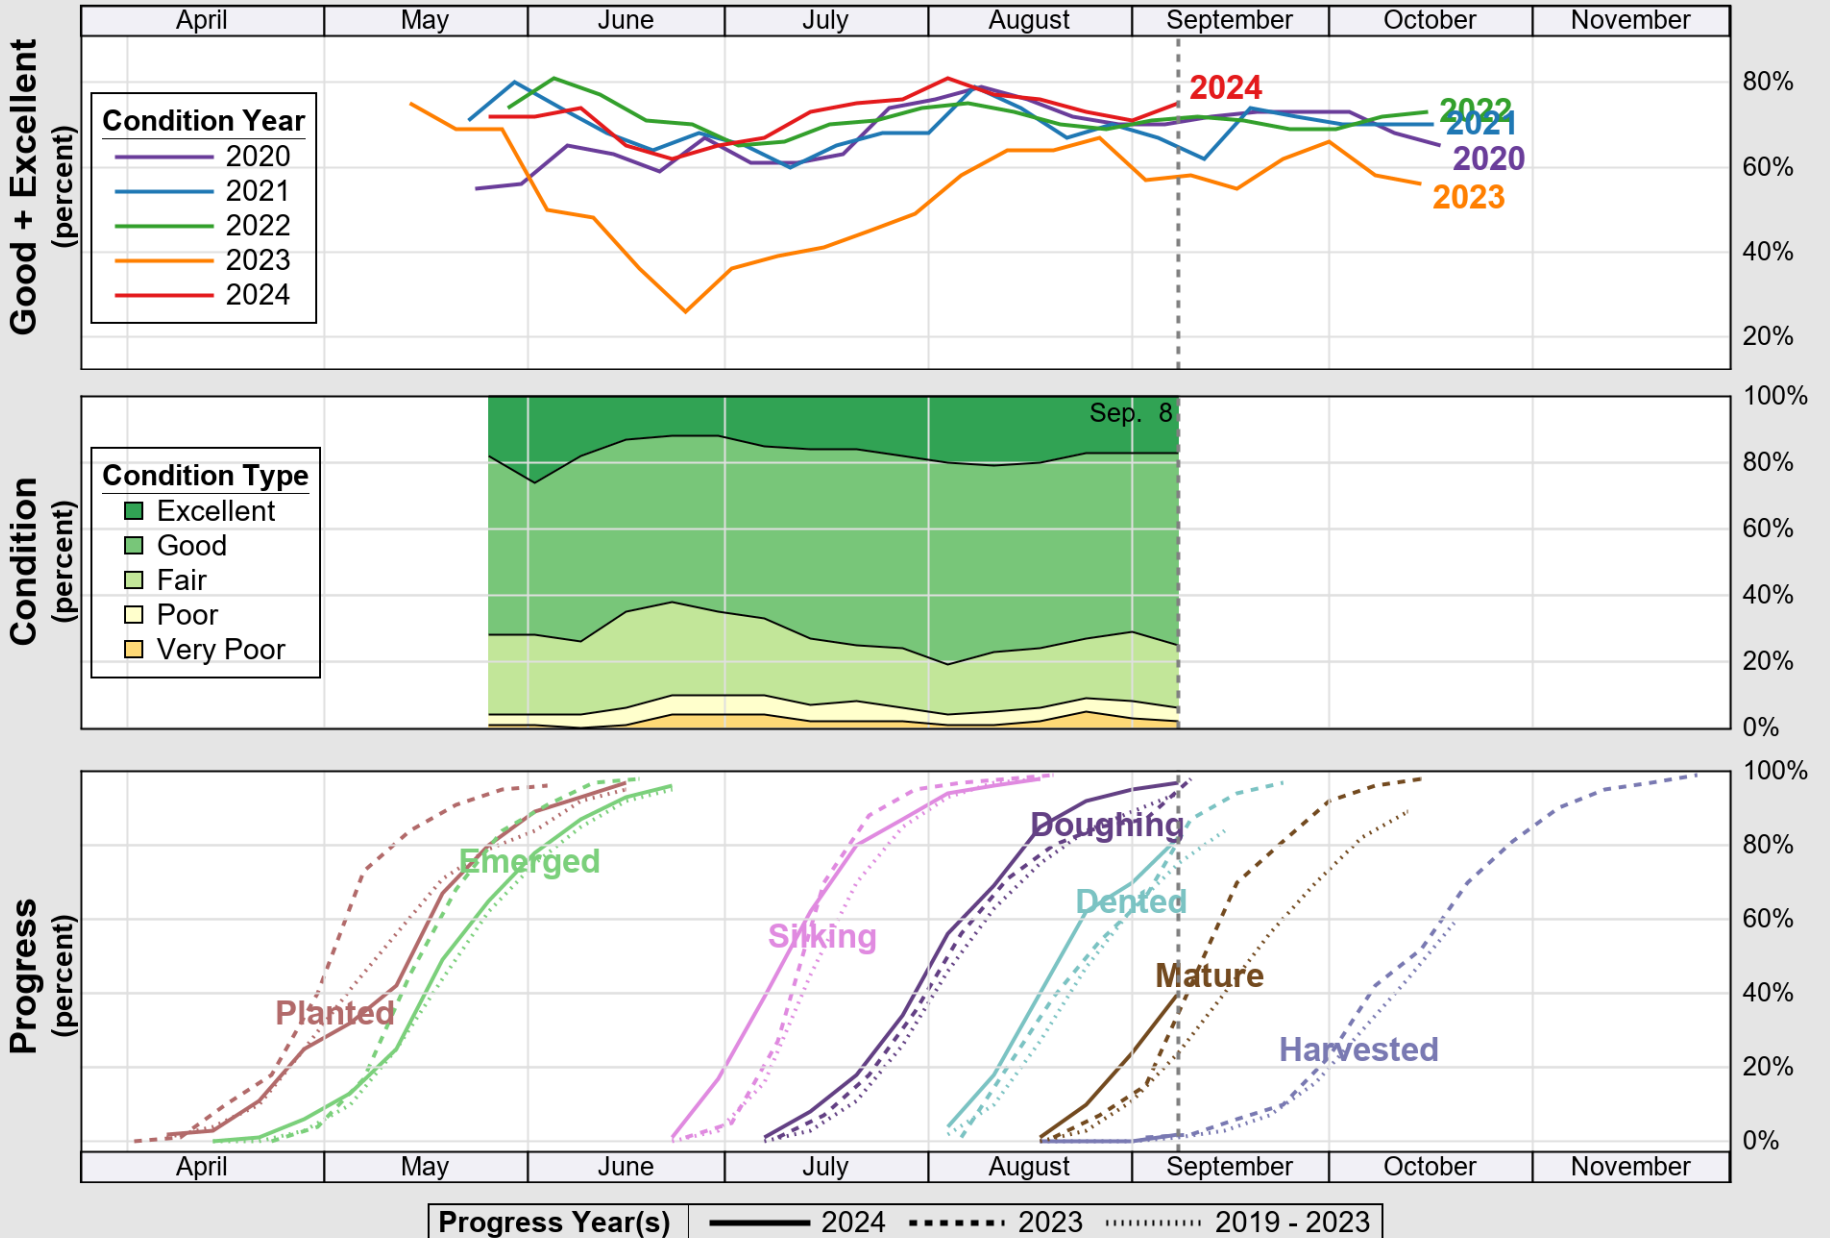

# Crop Progress and Condition: Corn in Illinois , 2024

NASS

Source: National Agricultural Statistics Service (NASS), Crop Progress Report

USDA

# Crop Progress and Condition: Pasture and Range in Illinois , 2024

NASS

Source: National Agricultural Statistics Service (NASS), Crop Progress Report

USDA

# Crop Progress and Condition: Soybeans in Illinois , 2024

NASS

Source: National Agricultural Statistics Service (NASS), Crop Progress Report

USDA

# Crop Progress and Condition: Winter Wheat in Illinois , 2024

NASS

Source: National Agricultural Statistics Service (NASS), Crop Progress Report