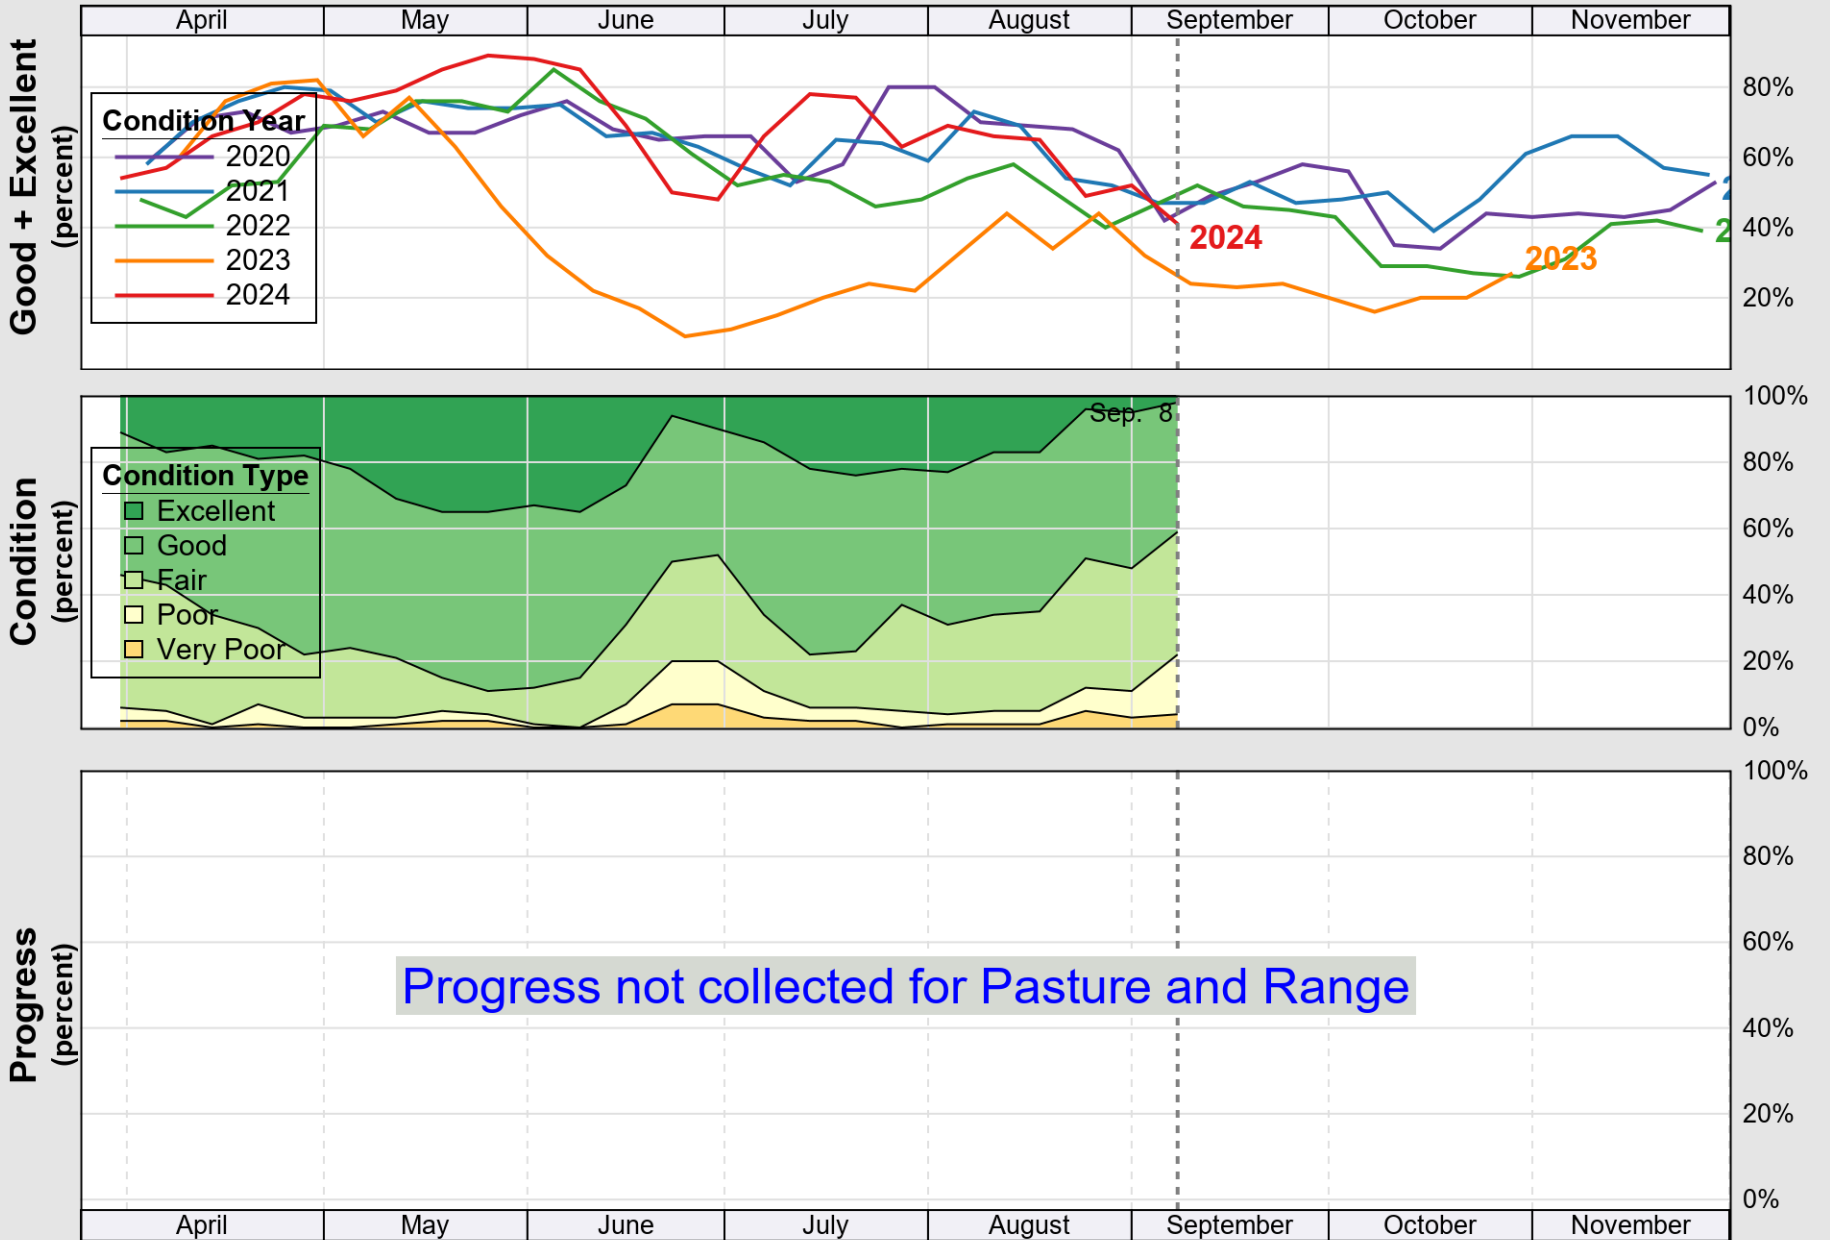

# Crop Progress and Condition: Corn in Illinois , 2024

NASS

Source: National Agricultural Statistics Service (NASS), Crop Progress Report

USDA

# Crop Progress and Condition: Pasture and Range in Illinois , 2024

NASS

Source: National Agricultural Statistics Service (NASS), Crop Progress Report

USDA

# Crop Progress and Condition: Soybeans in Illinois , 2024

NASS

Source: National Agricultural Statistics Service (NASS), Crop Progress Report

USDA