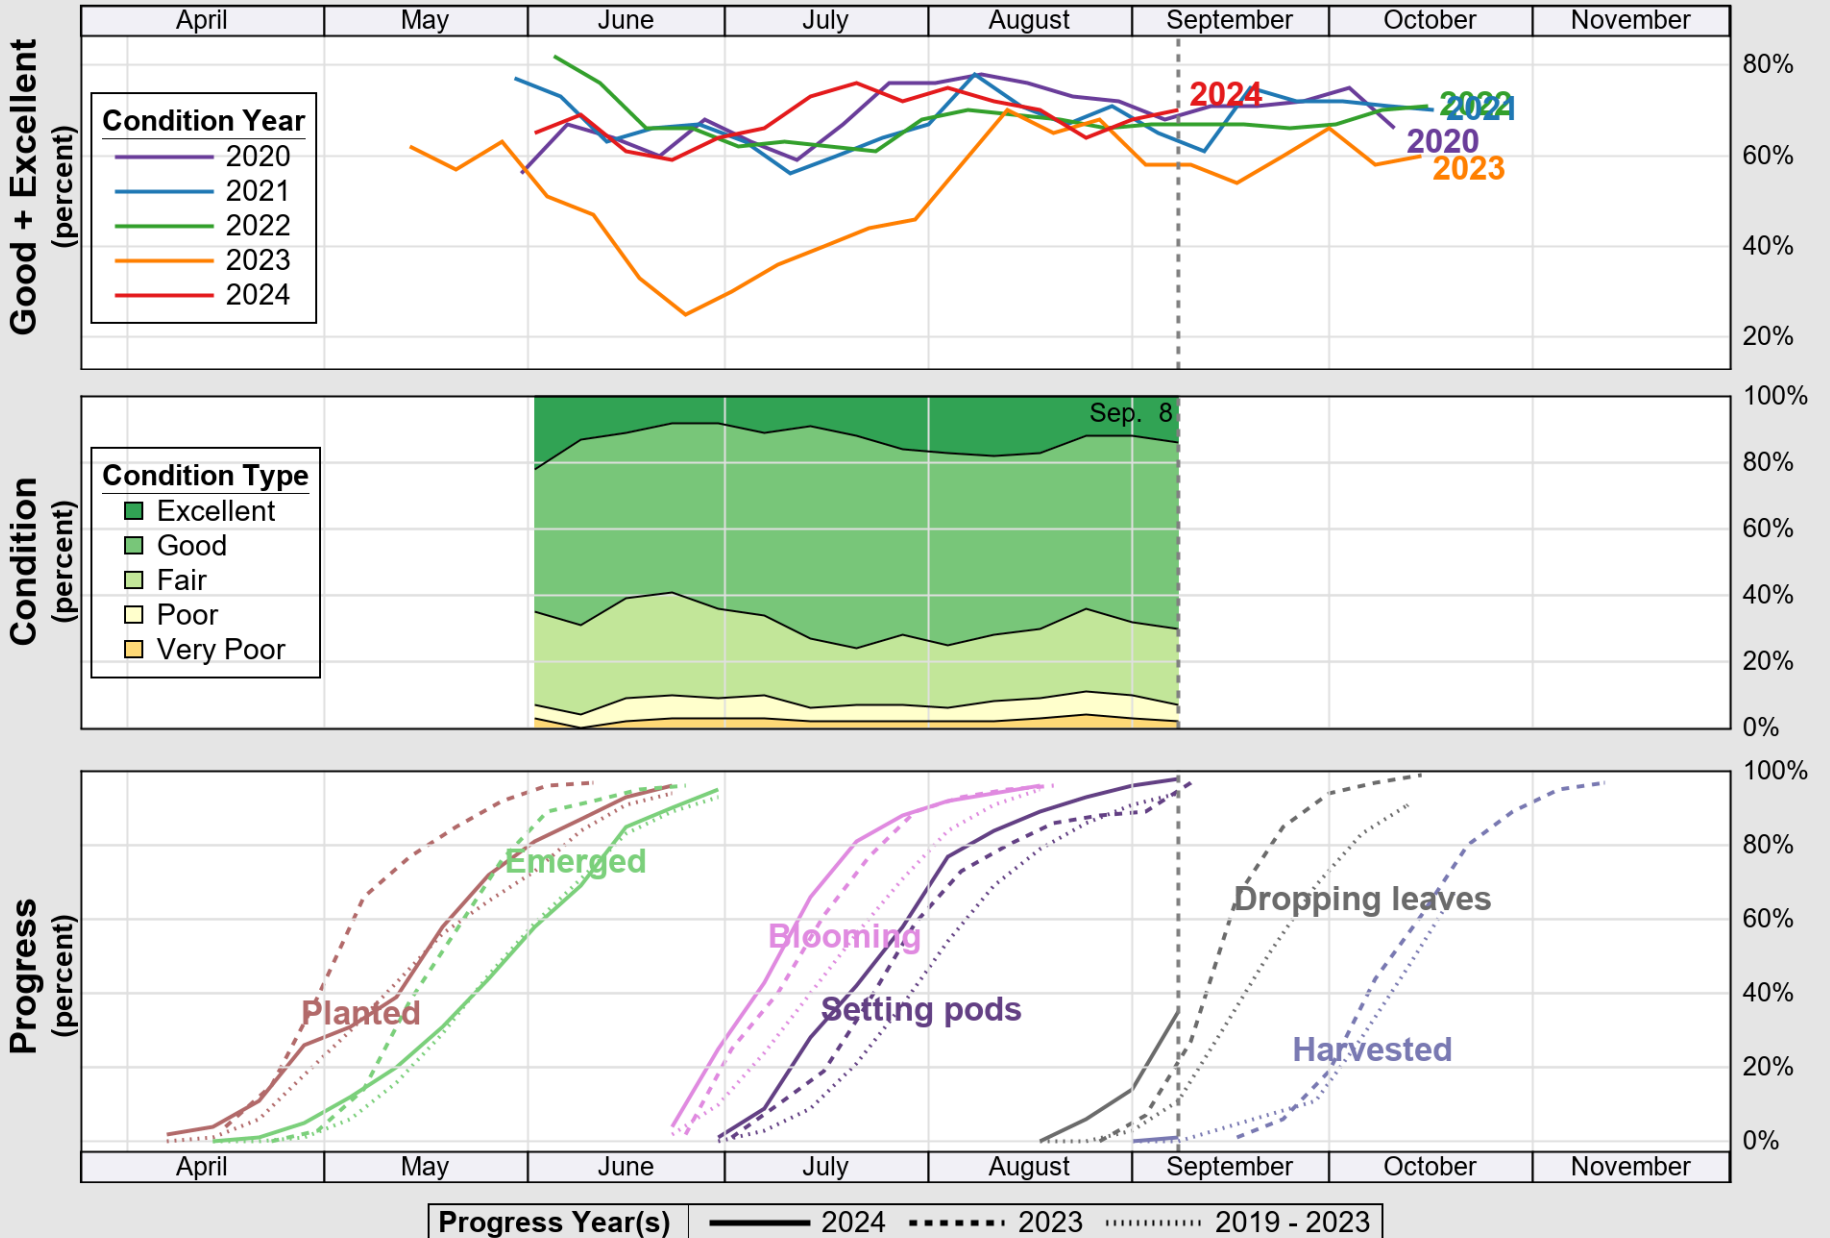

# Crop Progress and Condition: Corn in Illinois , 2024

NASS

Source: National Agricultural Statistics Service (NASS), Crop Progress Report

USDA

# Crop Progress and Condition: Pasture and Range in Illinois , 2024

NASS

Source: National Agricultural Statistics Service (NASS), Crop Progress Report

USDA

# Crop Progress and Condition: Soybeans in Illinois , 2024

NASS

Source: National Agricultural Statistics Service (NASS), Crop Progress Report

USDA

# Crop Progress and Condition: Winter Wheat in Illinois , 2024

NASS

Source: National Agricultural Statistics Service (NASS), Crop Progress Report