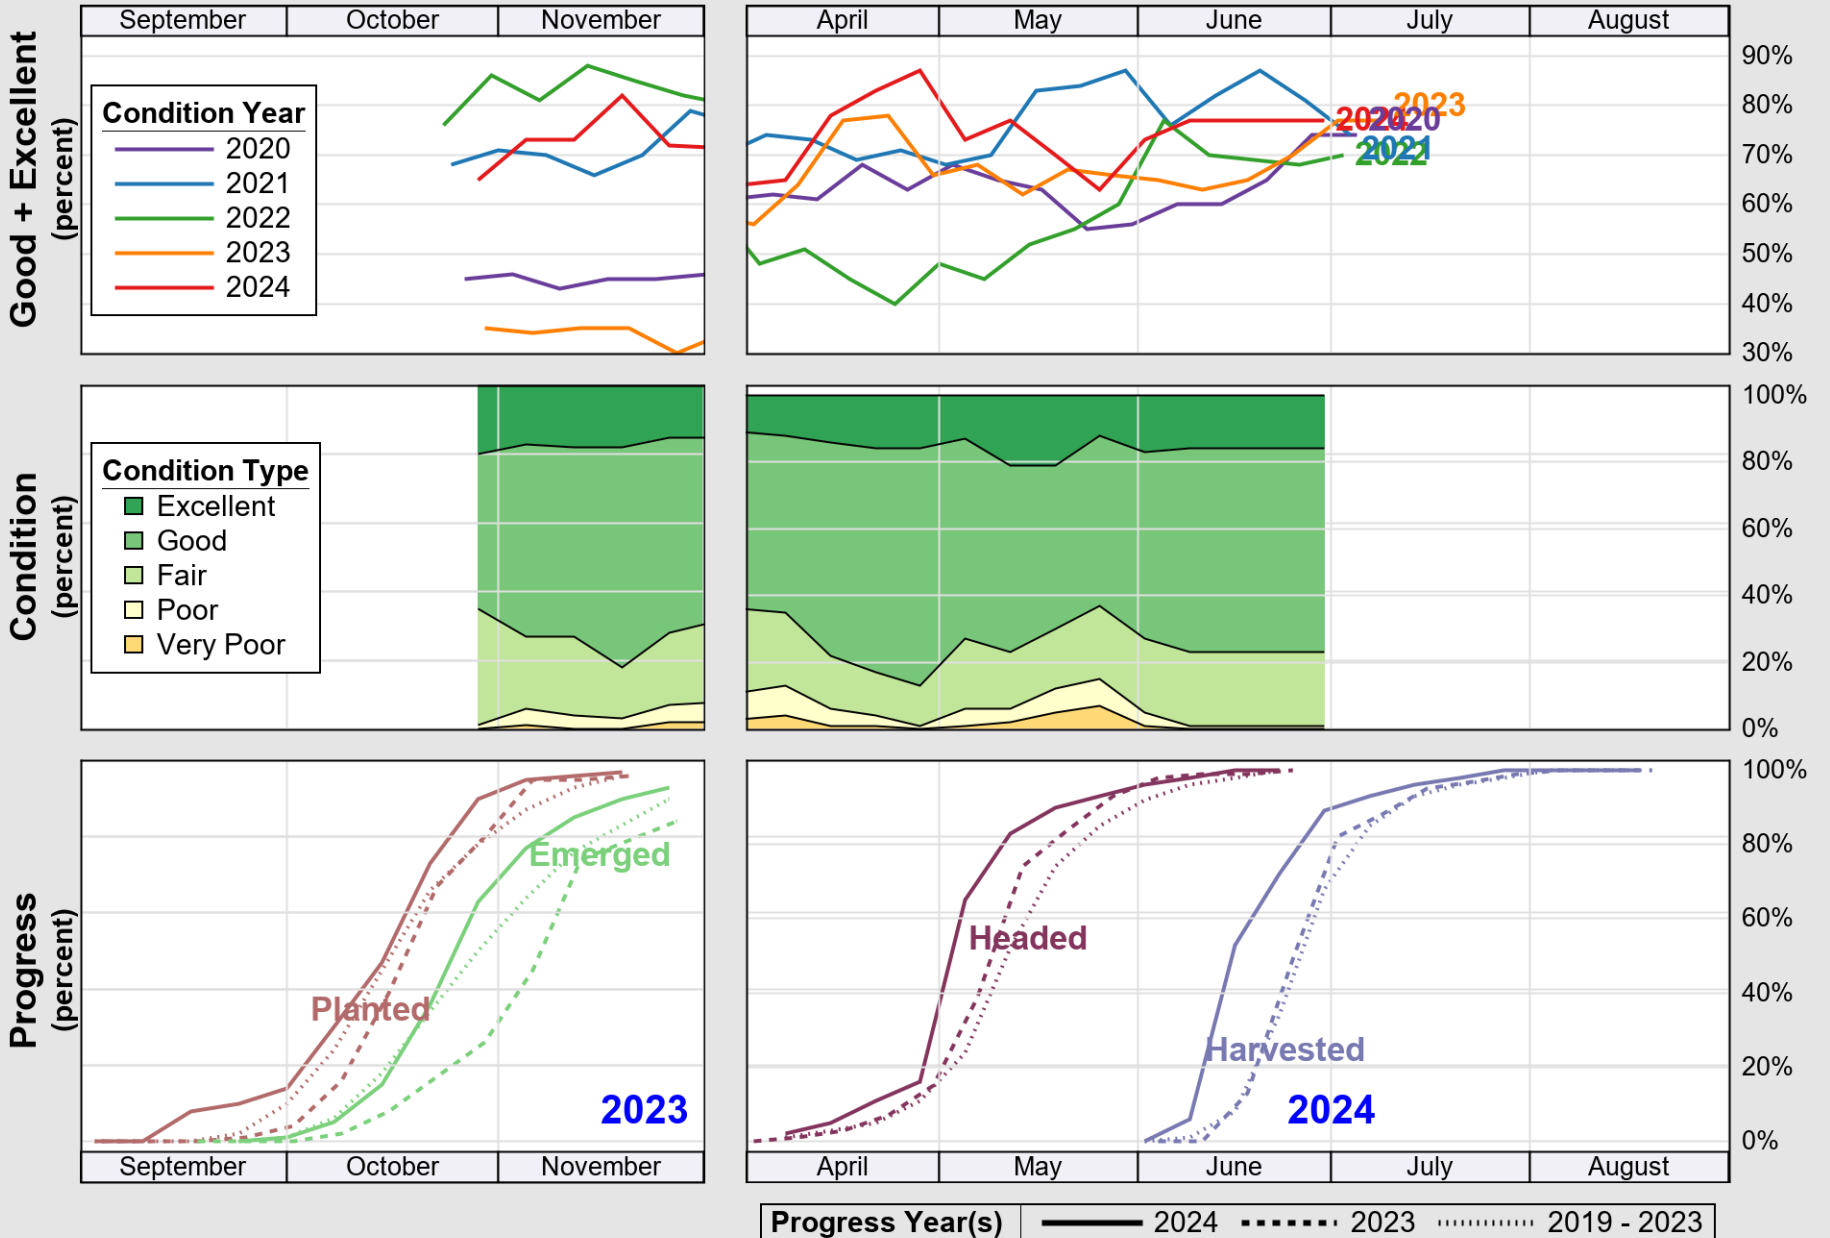

# Crop Progress and Condition: Corn in Illinois , 2024

NASS

Source: National Agricultural Statistics Service (NASS), Crop Progress Report

USDA

# Crop Progress and Condition: Pasture and Range in Illinois , 2024

NASS

Source: National Agricultural Statistics Service (NASS), Crop Progress Report

USDA

# Crop Progress and Condition: Soybeans in Illinois , 2024

NASS

Source: National Agricultural Statistics Service (NASS), Crop Progress Report

USDA

# Crop Progress and Condition: Winter Wheat in Illinois , 2024

NASS

Source: National Agricultural Statistics Service (NASS), Crop Progress Report