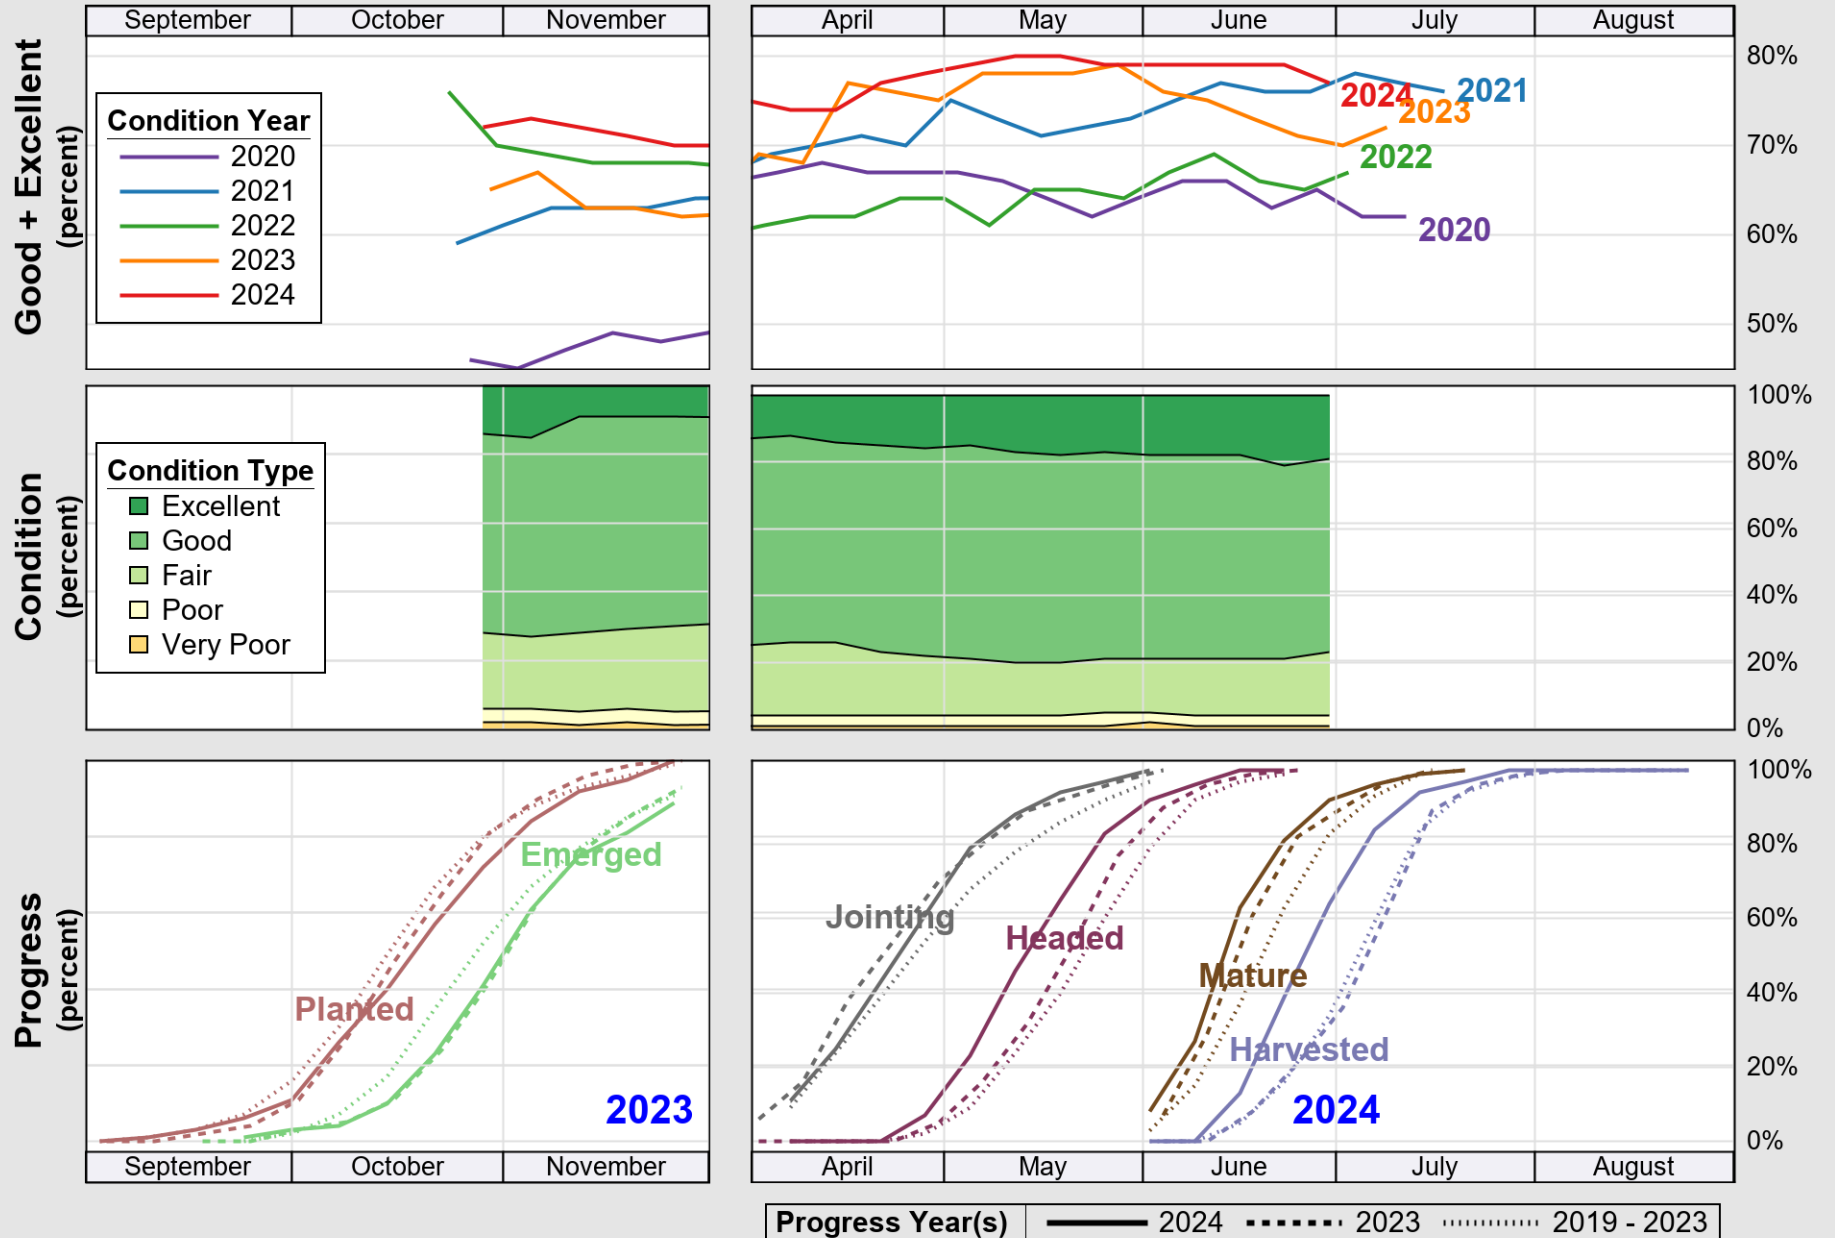

USDA

Crop Progress and Condition: Corn in Indiana , 2024

NASS

Source: National Agricultural Statistics Service (NASS), Crop Progress Report

USDA

Crop Progress and Condition: Pasture and Range in Indiana , 2024

NASS

Source: National Agricultural Statistics Service (NASS), Crop Progress Report

USDA

Crop Progress and Condition: Soybeans in Indiana , 2024

NASS

Source: National Agricultural Statistics Service (NASS), Crop Progress Report

USDA

Crop Progress and Condition: Winter Wheat in Indiana , 2024

NASS

Source: National Agricultural Statistics Service (NASS), Crop Progress Report