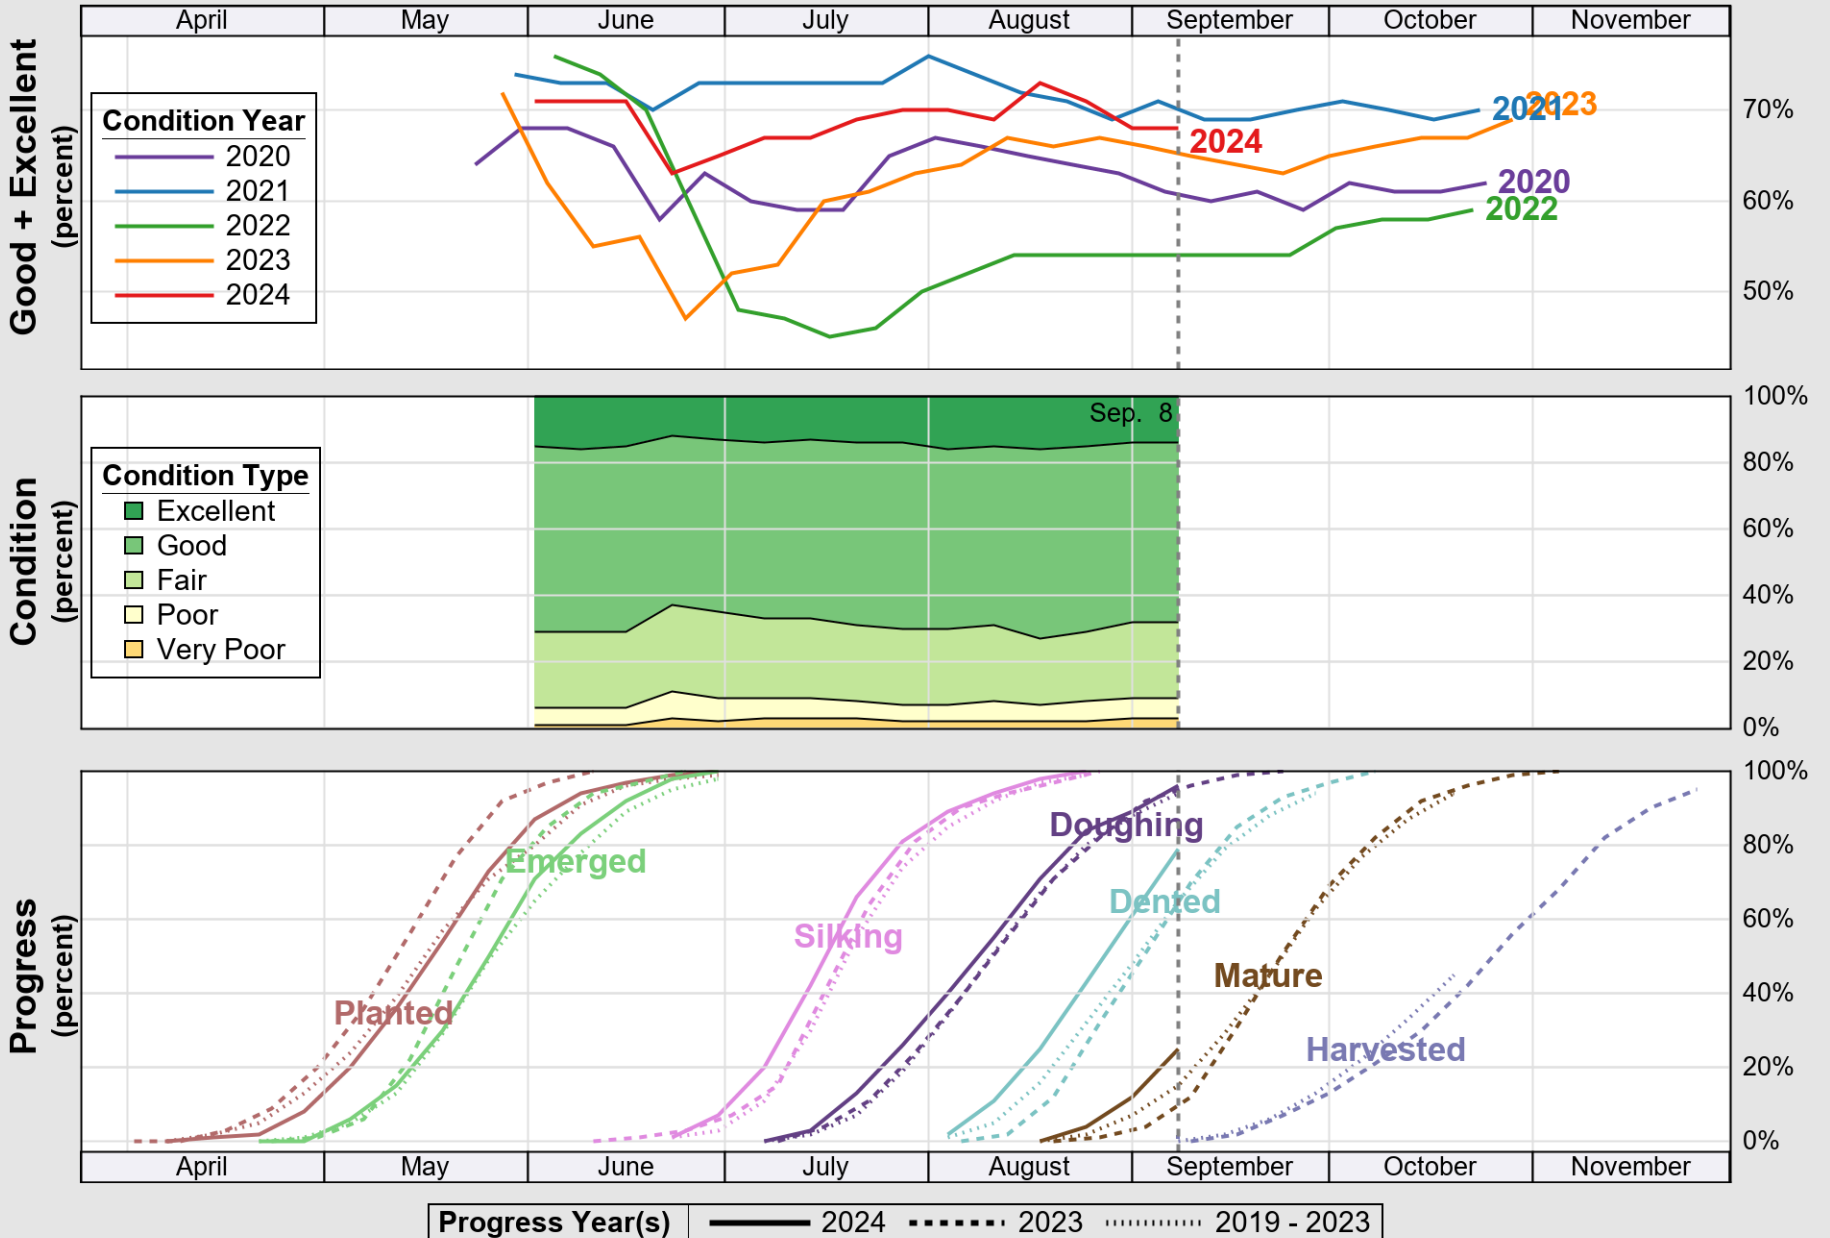

USDA

Crop Progress and Condition: Corn in Indiana , 2024

NASS

Source: National Agricultural Statistics Service (NASS), Crop Progress Report

USDA

Crop Progress and Condition: Pasture and Range in Indiana , 2024

NASS

Source: National Agricultural Statistics Service (NASS), Crop Progress Report

USDA

Crop Progress and Condition: Soybeans in Indiana , 2024

NASS

Source: National Agricultural Statistics Service (NASS), Crop Progress Report

USDA

Crop Progress and Condition: Winter Wheat in Indiana , 2024

NASS

Source: National Agricultural Statistics Service (NASS), Crop Progress Report