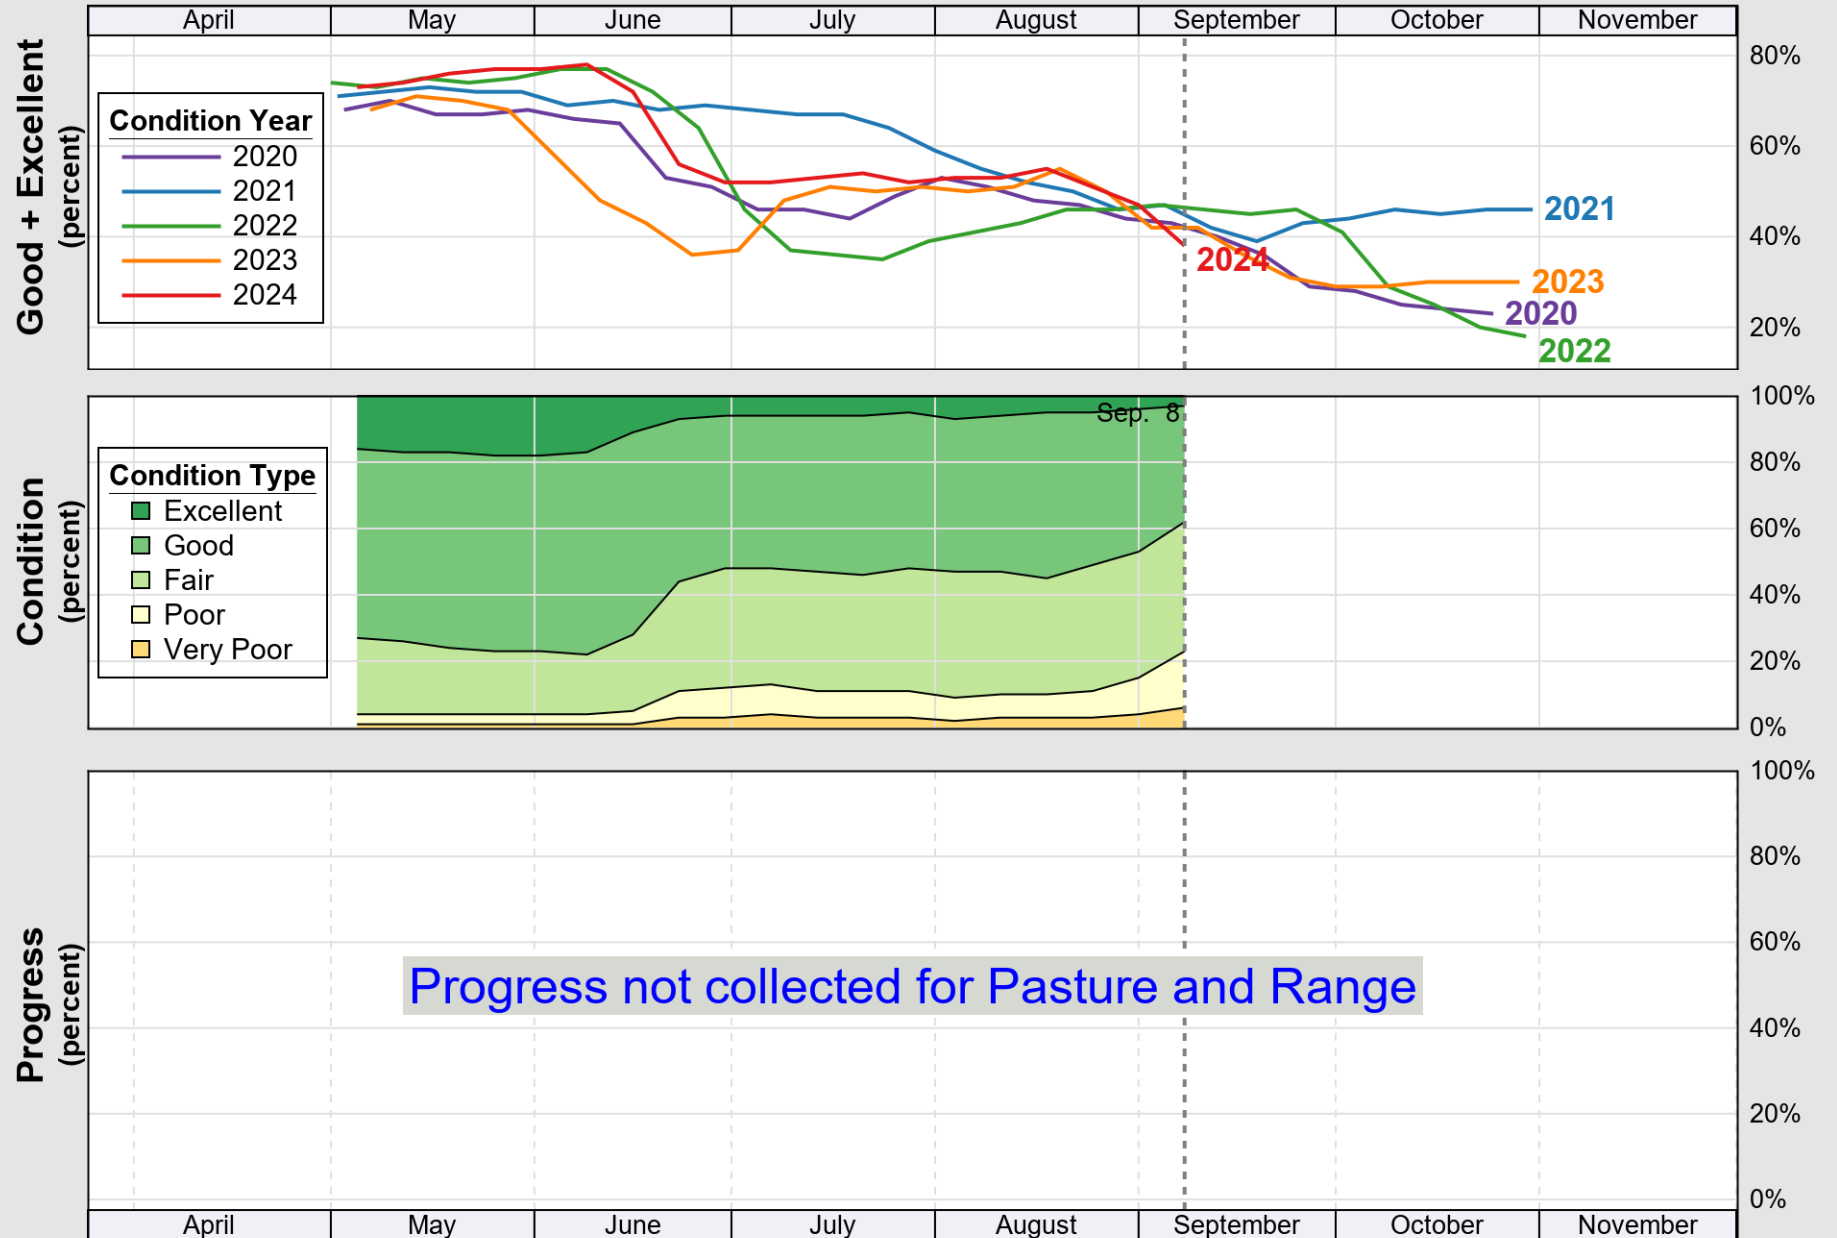

USDA

Crop Progress and Condition: Corn in Indiana , 2024

NASS

Source: National Agricultural Statistics Service (NASS), Crop Progress Report

USDA

Crop Progress and Condition: Pasture and Range in Indiana , 2024

NASS

Source: National Agricultural Statistics Service (NASS), Crop Progress Report

USDA

Crop Progress and Condition: Soybeans in Indiana , 2024

NASS

Source: National Agricultural Statistics Service (NASS), Crop Progress Report

USDA

Crop Progress and Condition: Winter Wheat in Indiana , 2024

NASS

Source: National Agricultural Statistics Service (NASS), Crop Progress Report