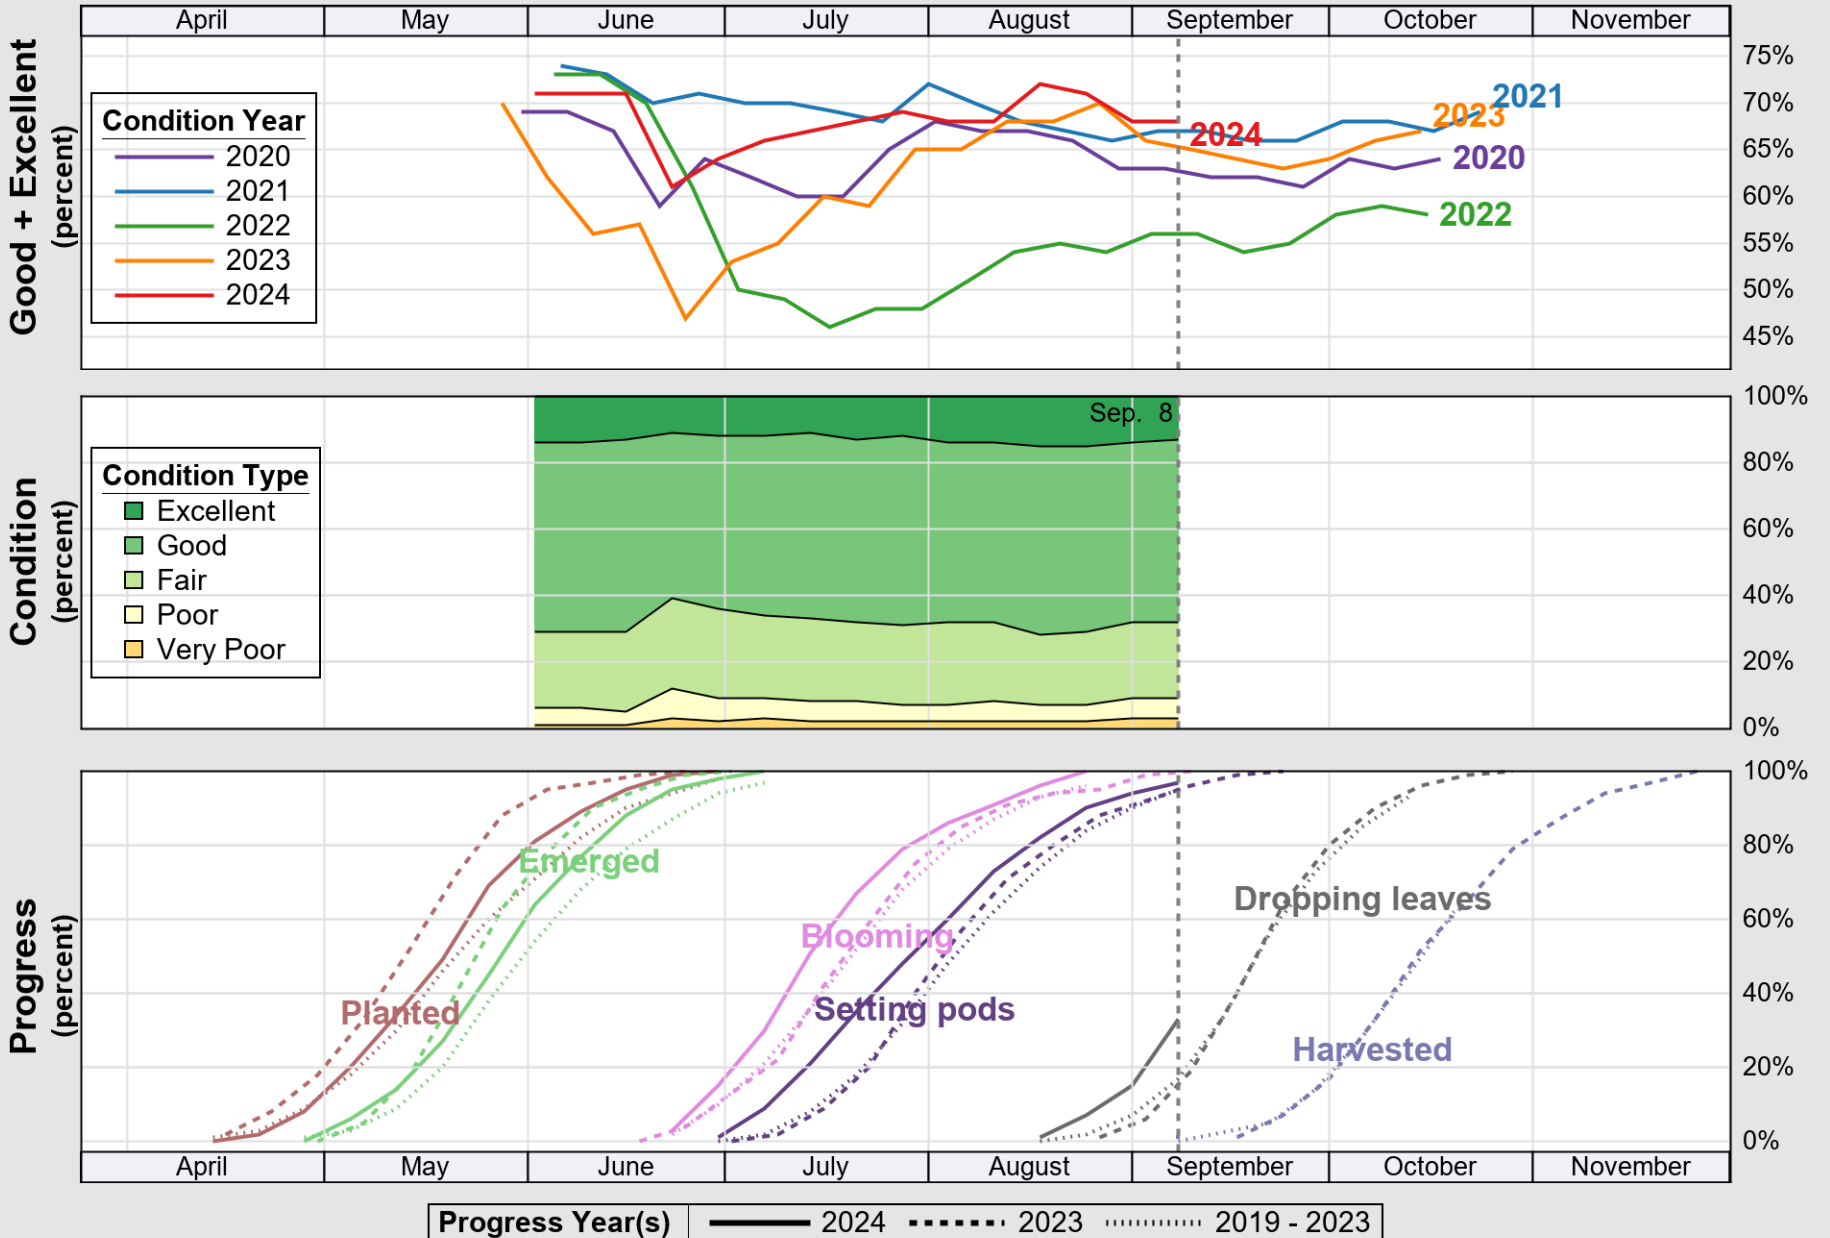

USDA

Crop Progress and Condition: Corn in Indiana , 2024

NASS

Source: National Agricultural Statistics Service (NASS), Crop Progress Report

USDA

Crop Progress and Condition: Pasture and Range in Indiana , 2024

NASS

Source: National Agricultural Statistics Service (NASS), Crop Progress Report

USDA

Crop Progress and Condition: Soybeans in Indiana , 2024

NASS

Source: National Agricultural Statistics Service (NASS), Crop Progress Report

USDA

Crop Progress and Condition: Winter Wheat in Indiana , 2024

NASS

Source: National Agricultural Statistics Service (NASS), Crop Progress Report