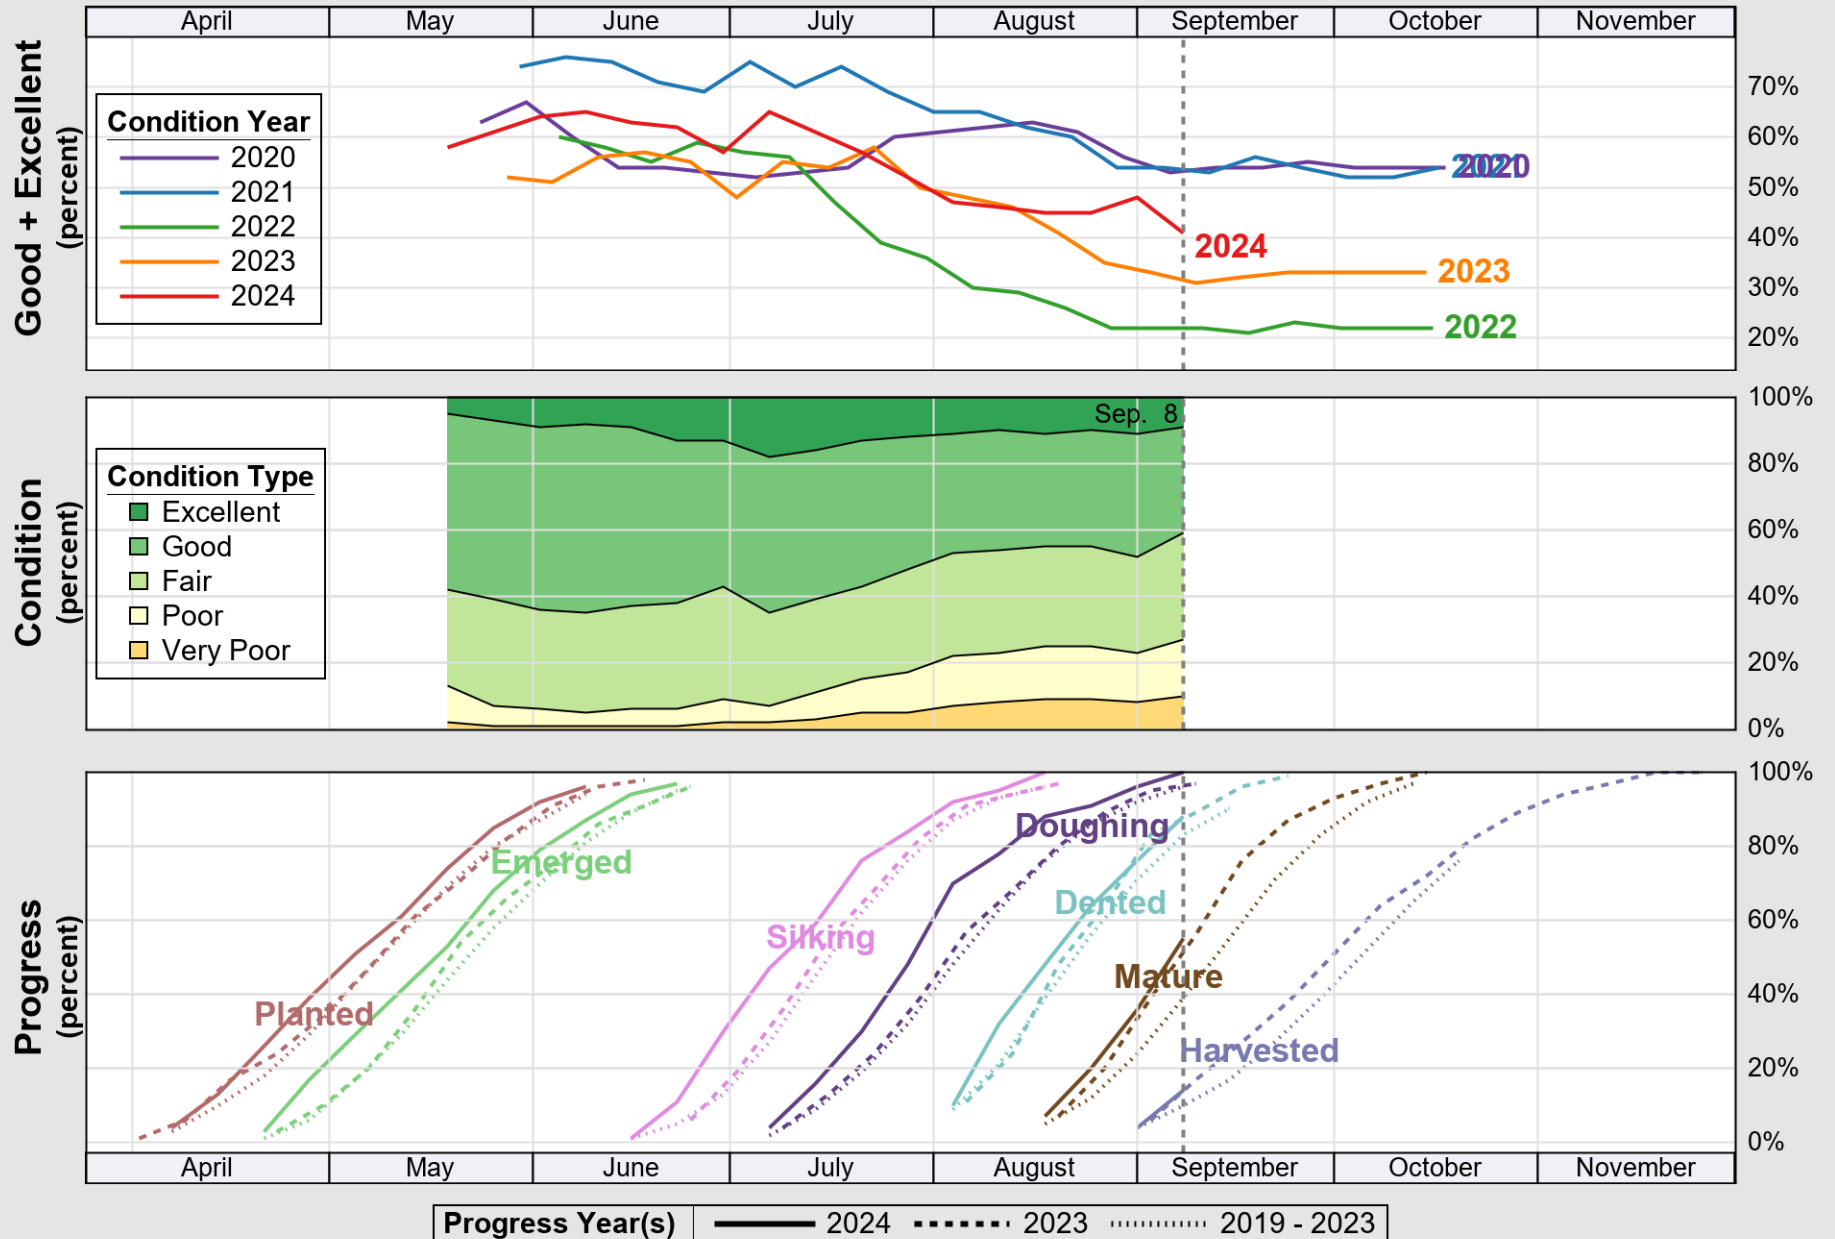

USDA

Crop Progress and Condition: Corn in Kansas , 2024

NASS

Source: National Agricultural Statistics Service (NASS), Crop Progress Report

USDA

Crop Progress and Condition: Cotton in Kansas , 2024

NASS

Source: National Agricultural Statistics Service (NASS), Crop Progress Report

USDA

Crop Progress and Condition: Pasture and Range in Kansas , 2024

NASS

Source: National Agricultural Statistics Service (NASS), Crop Progress Report

Source: National Agricultural Statistics Service (NASS), Crop Progress Report

USDA

Crop Progress and Condition: Soybeans in Kansas , 2024

NASS

Source: National Agricultural Statistics Service (NASS), Crop Progress Report

USDA

Crop Progress and Condition: Sunflower in Kansas , 2024

NASS

Source: National Agricultural Statistics Service (NASS), Crop Progress Report

USDA

Crop Progress and Condition: Winter Wheat in Kansas , 2024

NASS

Source: National Agricultural Statistics Service (NASS), Crop Progress Report