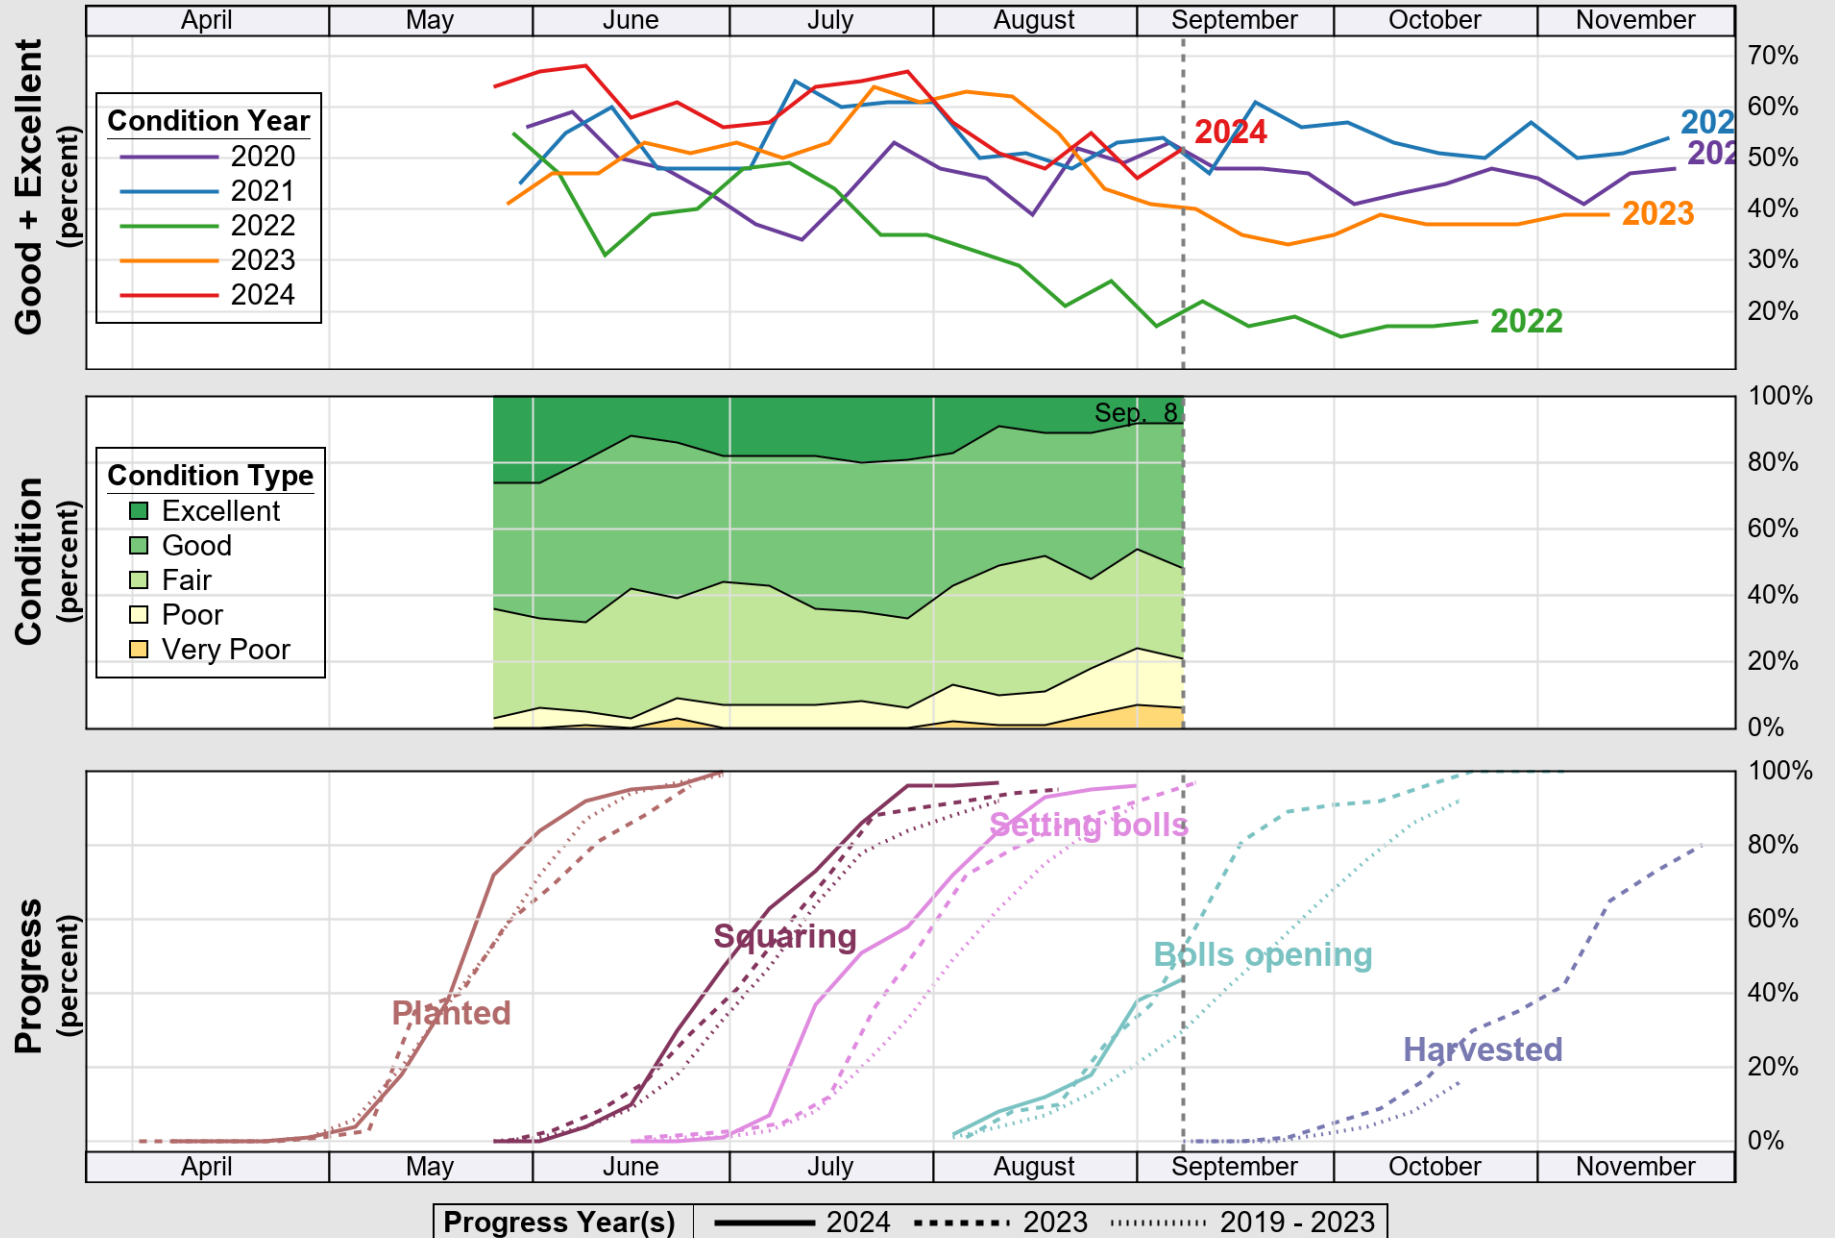

USDA

Crop Progress and Condition: Corn in Kansas , 2024

NASS

Source: National Agricultural Statistics Service (NASS), Crop Progress Report

USDA

Crop Progress and Condition: Cotton in Kansas , 2024

NASS

Source: National Agricultural Statistics Service (NASS), Crop Progress Report

USDA

Crop Progress and Condition: Pasture and Range in Kansas , 2024

NASS

Source: National Agricultural Statistics Service (NASS), Crop Progress Report

Source: National Agricultural Statistics Service (NASS), Crop Progress Report

USDA

Crop Progress and Condition: Soybeans in Kansas , 2024

NASS

Source: National Agricultural Statistics Service (NASS), Crop Progress Report

USDA

Crop Progress and Condition: Sunflower in Kansas , 2024

NASS

Source: National Agricultural Statistics Service (NASS), Crop Progress Report

USDA

Crop Progress and Condition: Winter Wheat in Kansas , 2024

NASS

Source: National Agricultural Statistics Service (NASS), Crop Progress Report