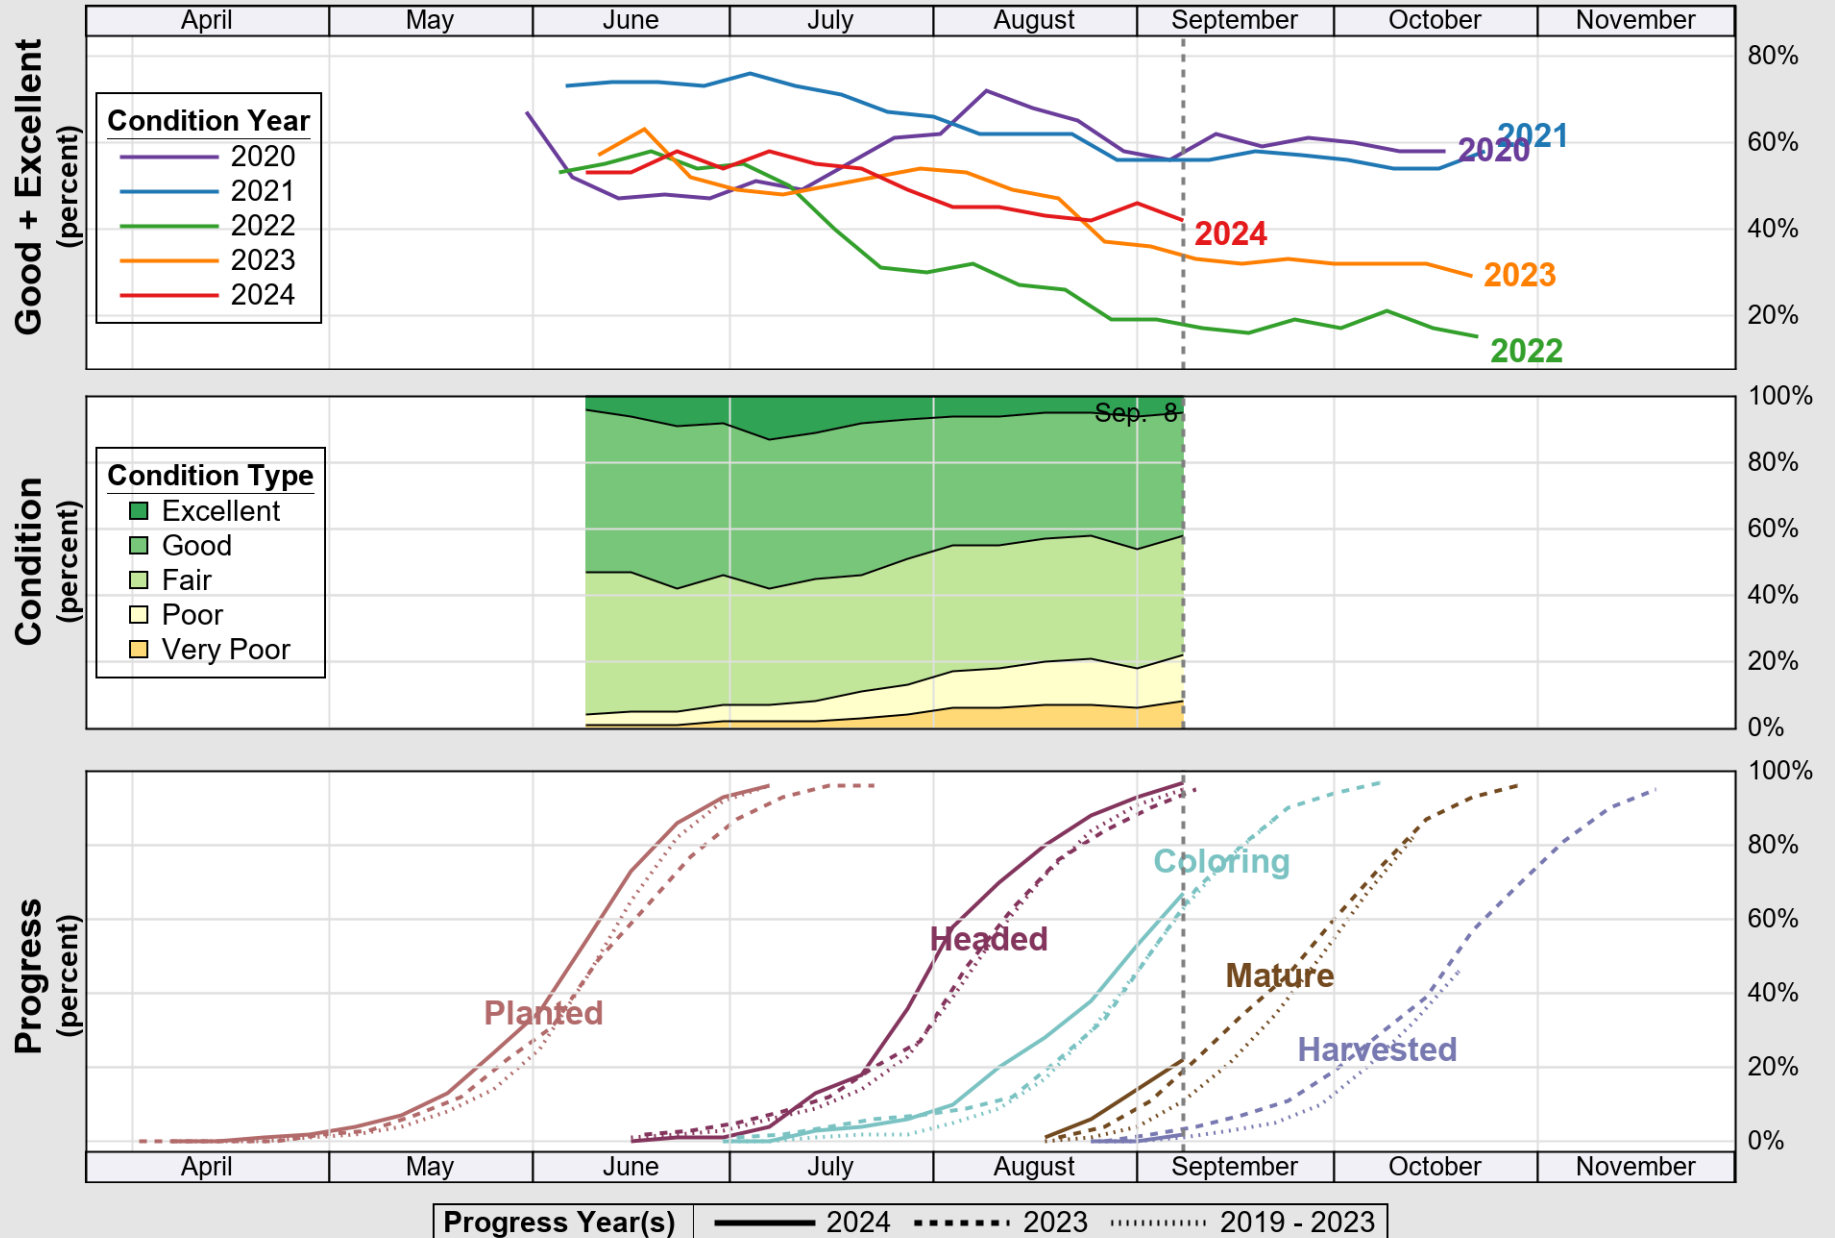

USDA

Crop Progress and Condition: Corn in Kansas , 2024

NASS

Source: National Agricultural Statistics Service (NASS), Crop Progress Report

USDA

Crop Progress and Condition: Cotton in Kansas , 2024

NASS

Source: National Agricultural Statistics Service (NASS), Crop Progress Report

USDA

Crop Progress and Condition: Pasture and Range in Kansas , 2024

NASS

Source: National Agricultural Statistics Service (NASS), Crop Progress Report

Source: National Agricultural Statistics Service (NASS), Crop Progress Report

USDA

Crop Progress and Condition: Soybeans in Kansas , 2024

NASS

Source: National Agricultural Statistics Service (NASS), Crop Progress Report

USDA

Crop Progress and Condition: Sunflower in Kansas , 2024

NASS

Source: National Agricultural Statistics Service (NASS), Crop Progress Report

USDA

Crop Progress and Condition: Winter Wheat in Kansas , 2024

NASS

Source: National Agricultural Statistics Service (NASS), Crop Progress Report