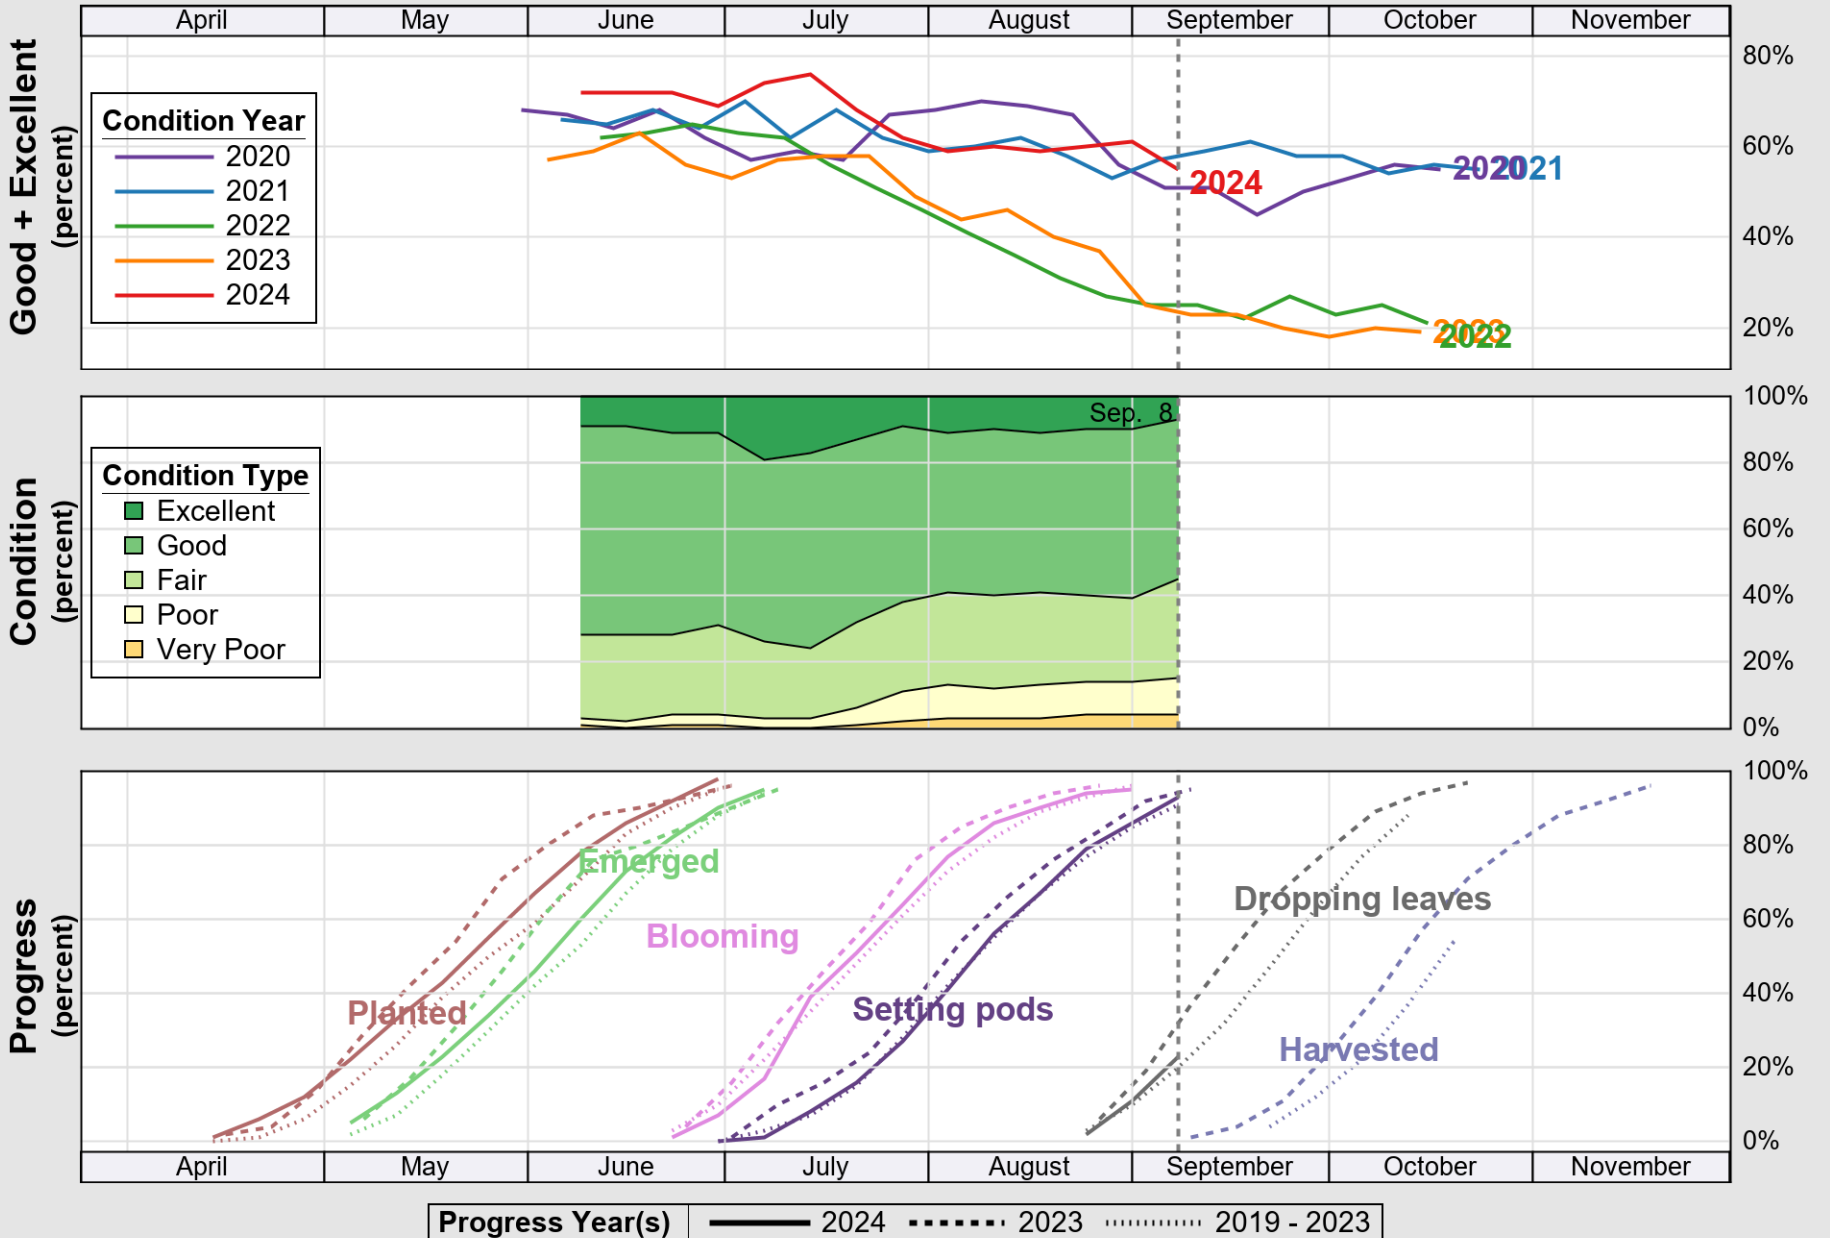

USDA

Crop Progress and Condition: Corn in Kansas , 2024

NASS

Source: National Agricultural Statistics Service (NASS), Crop Progress Report

USDA

Crop Progress and Condition: Cotton in Kansas , 2024

NASS

Source: National Agricultural Statistics Service (NASS), Crop Progress Report

USDA

Crop Progress and Condition: Pasture and Range in Kansas , 2024

NASS

Source: National Agricultural Statistics Service (NASS), Crop Progress Report

Source: National Agricultural Statistics Service (NASS), Crop Progress Report

USDA

Crop Progress and Condition: Soybeans in Kansas , 2024

NASS

Source: National Agricultural Statistics Service (NASS), Crop Progress Report

USDA

Crop Progress and Condition: Sunflower in Kansas , 2024

NASS

Source: National Agricultural Statistics Service (NASS), Crop Progress Report

USDA

Crop Progress and Condition: Winter Wheat in Kansas , 2024

NASS

Source: National Agricultural Statistics Service (NASS), Crop Progress Report