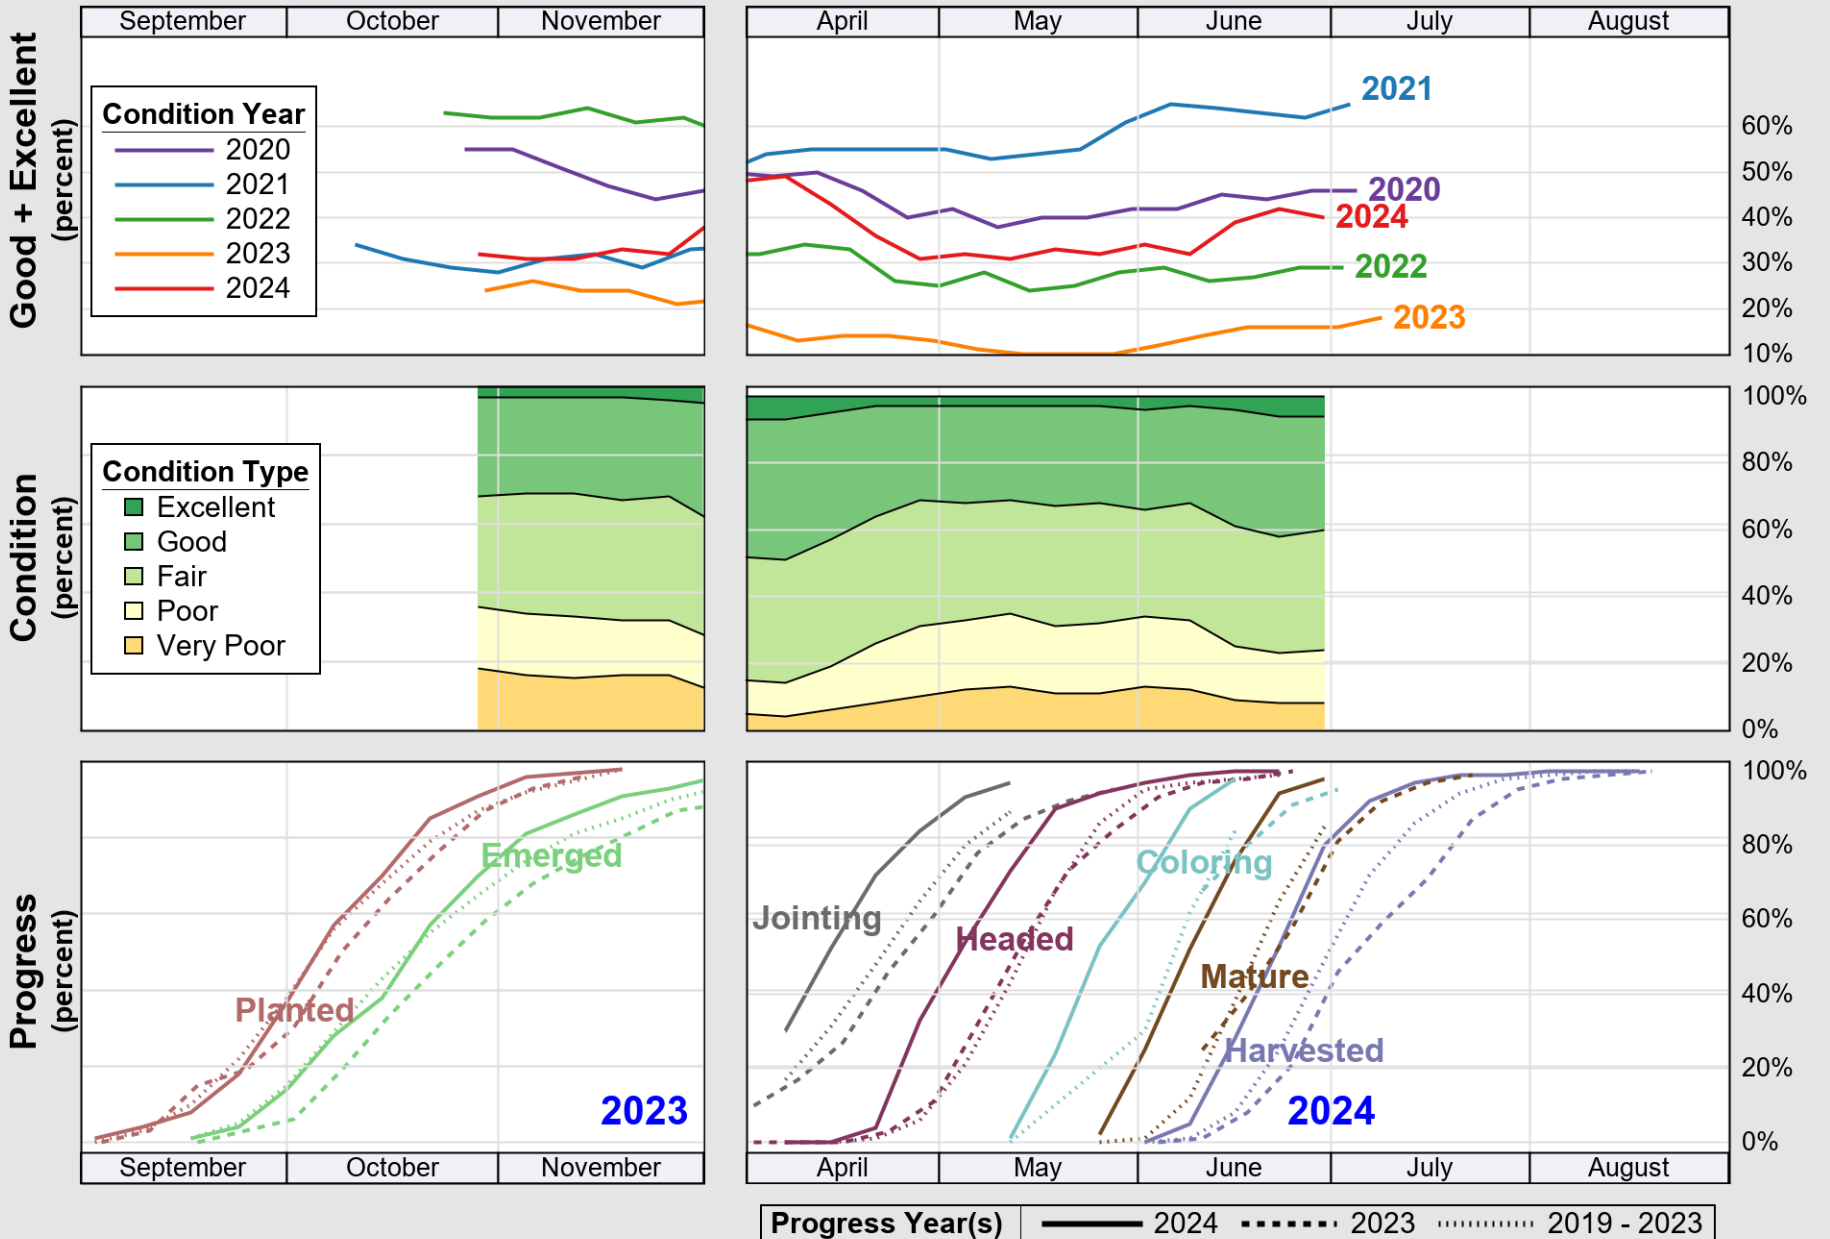

USDA

Crop Progress and Condition: Corn in Kansas , 2024

NASS

Source: National Agricultural Statistics Service (NASS), Crop Progress Report

USDA

Crop Progress and Condition: Cotton in Kansas , 2024

NASS

Source: National Agricultural Statistics Service (NASS), Crop Progress Report

USDA

Crop Progress and Condition: Pasture and Range in Kansas , 2024

NASS

Source: National Agricultural Statistics Service (NASS), Crop Progress Report

Source: National Agricultural Statistics Service (NASS), Crop Progress Report

USDA

Crop Progress and Condition: Soybeans in Kansas , 2024

NASS

Source: National Agricultural Statistics Service (NASS), Crop Progress Report

USDA

Crop Progress and Condition: Sunflower in Kansas , 2024

NASS

Source: National Agricultural Statistics Service (NASS), Crop Progress Report

USDA

Crop Progress and Condition: Winter Wheat in Kansas , 2024

NASS

Source: National Agricultural Statistics Service (NASS), Crop Progress Report