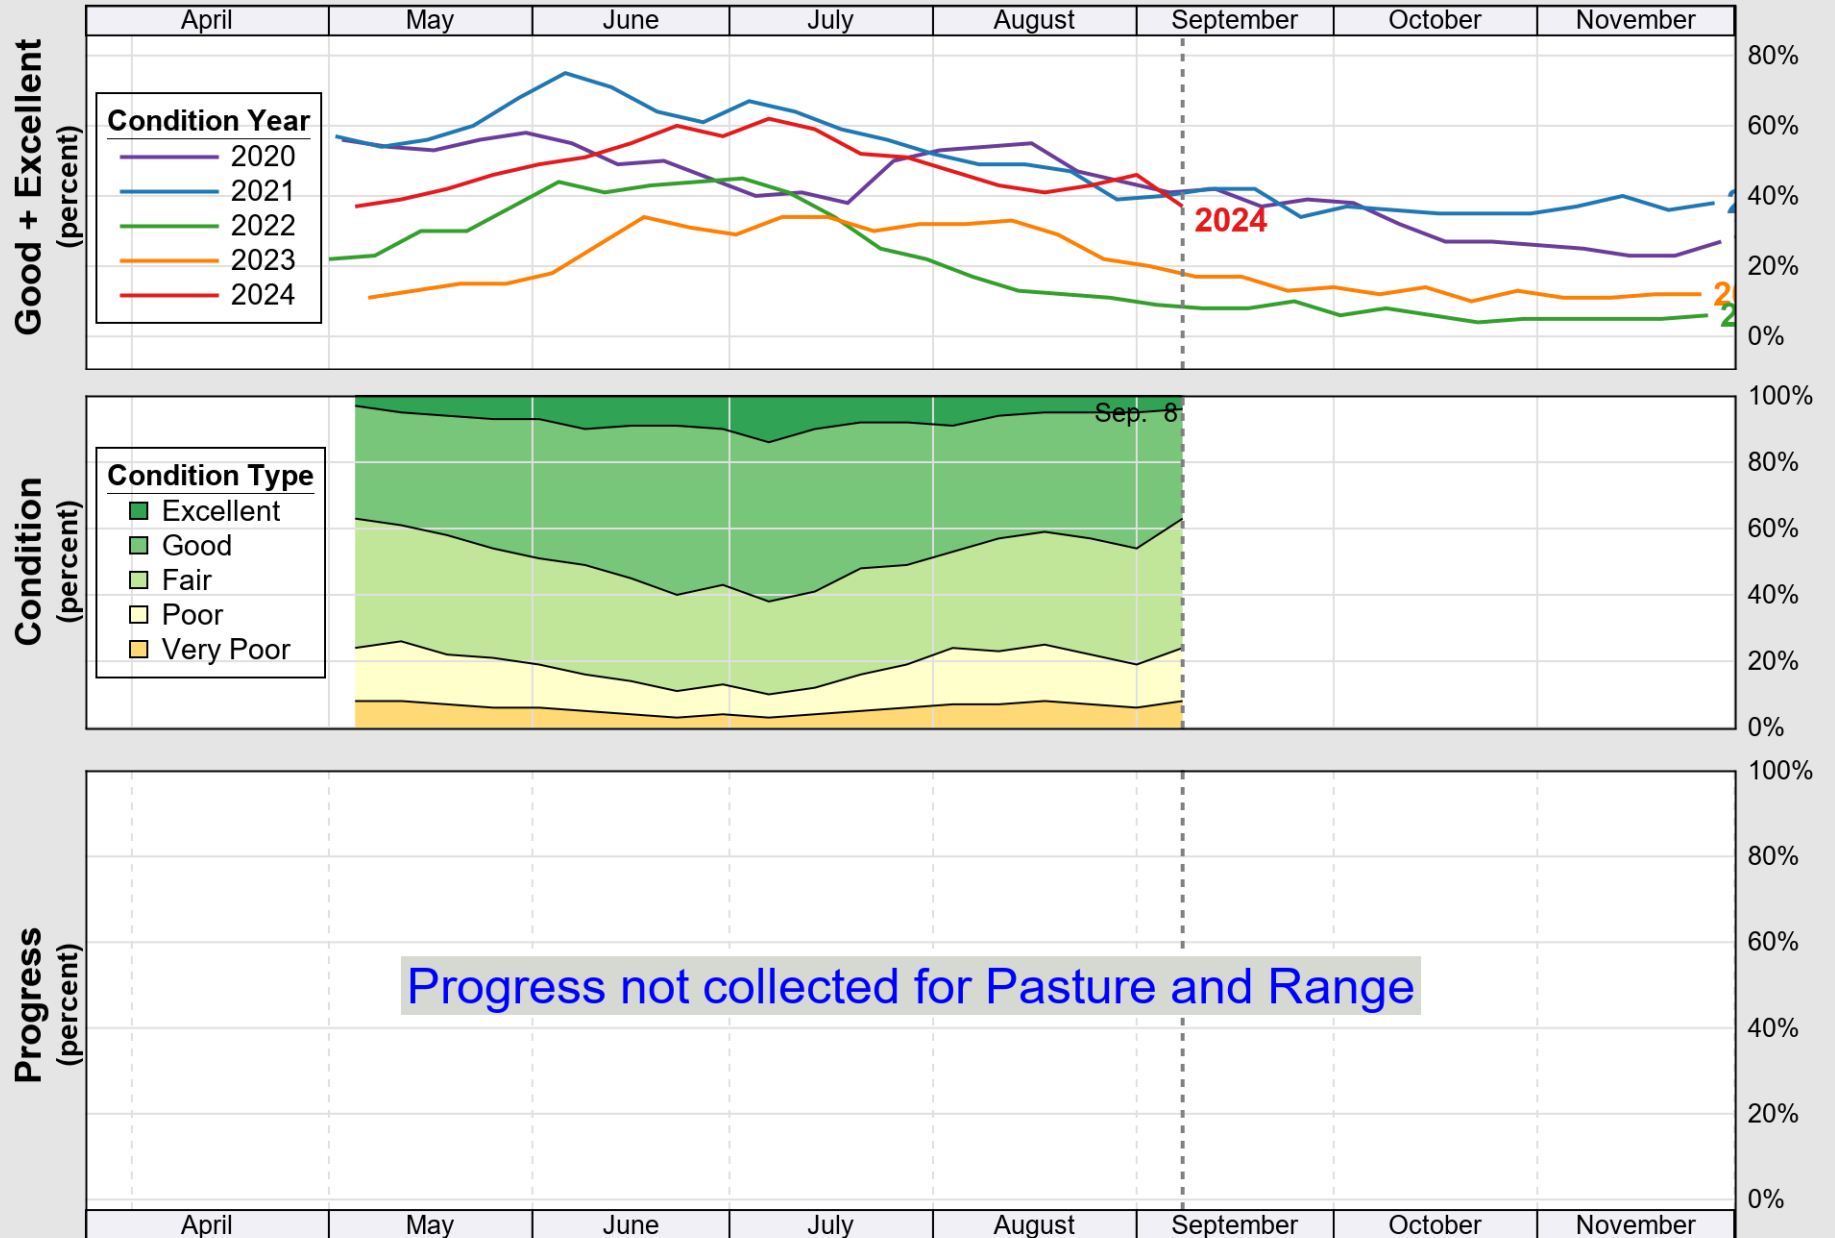

USDA

Crop Progress and Condition: Corn in Kansas , 2024

NASS

Source: National Agricultural Statistics Service (NASS), Crop Progress Report

USDA

Crop Progress and Condition: Cotton in Kansas , 2024

NASS

Source: National Agricultural Statistics Service (NASS), Crop Progress Report

USDA

Crop Progress and Condition: Pasture and Range in Kansas , 2024

NASS

Source: National Agricultural Statistics Service (NASS), Crop Progress Report

Source: National Agricultural Statistics Service (NASS), Crop Progress Report

USDA

Crop Progress and Condition: Soybeans in Kansas , 2024

NASS

Source: National Agricultural Statistics Service (NASS), Crop Progress Report

USDA

Crop Progress and Condition: Sunflower in Kansas , 2024

NASS