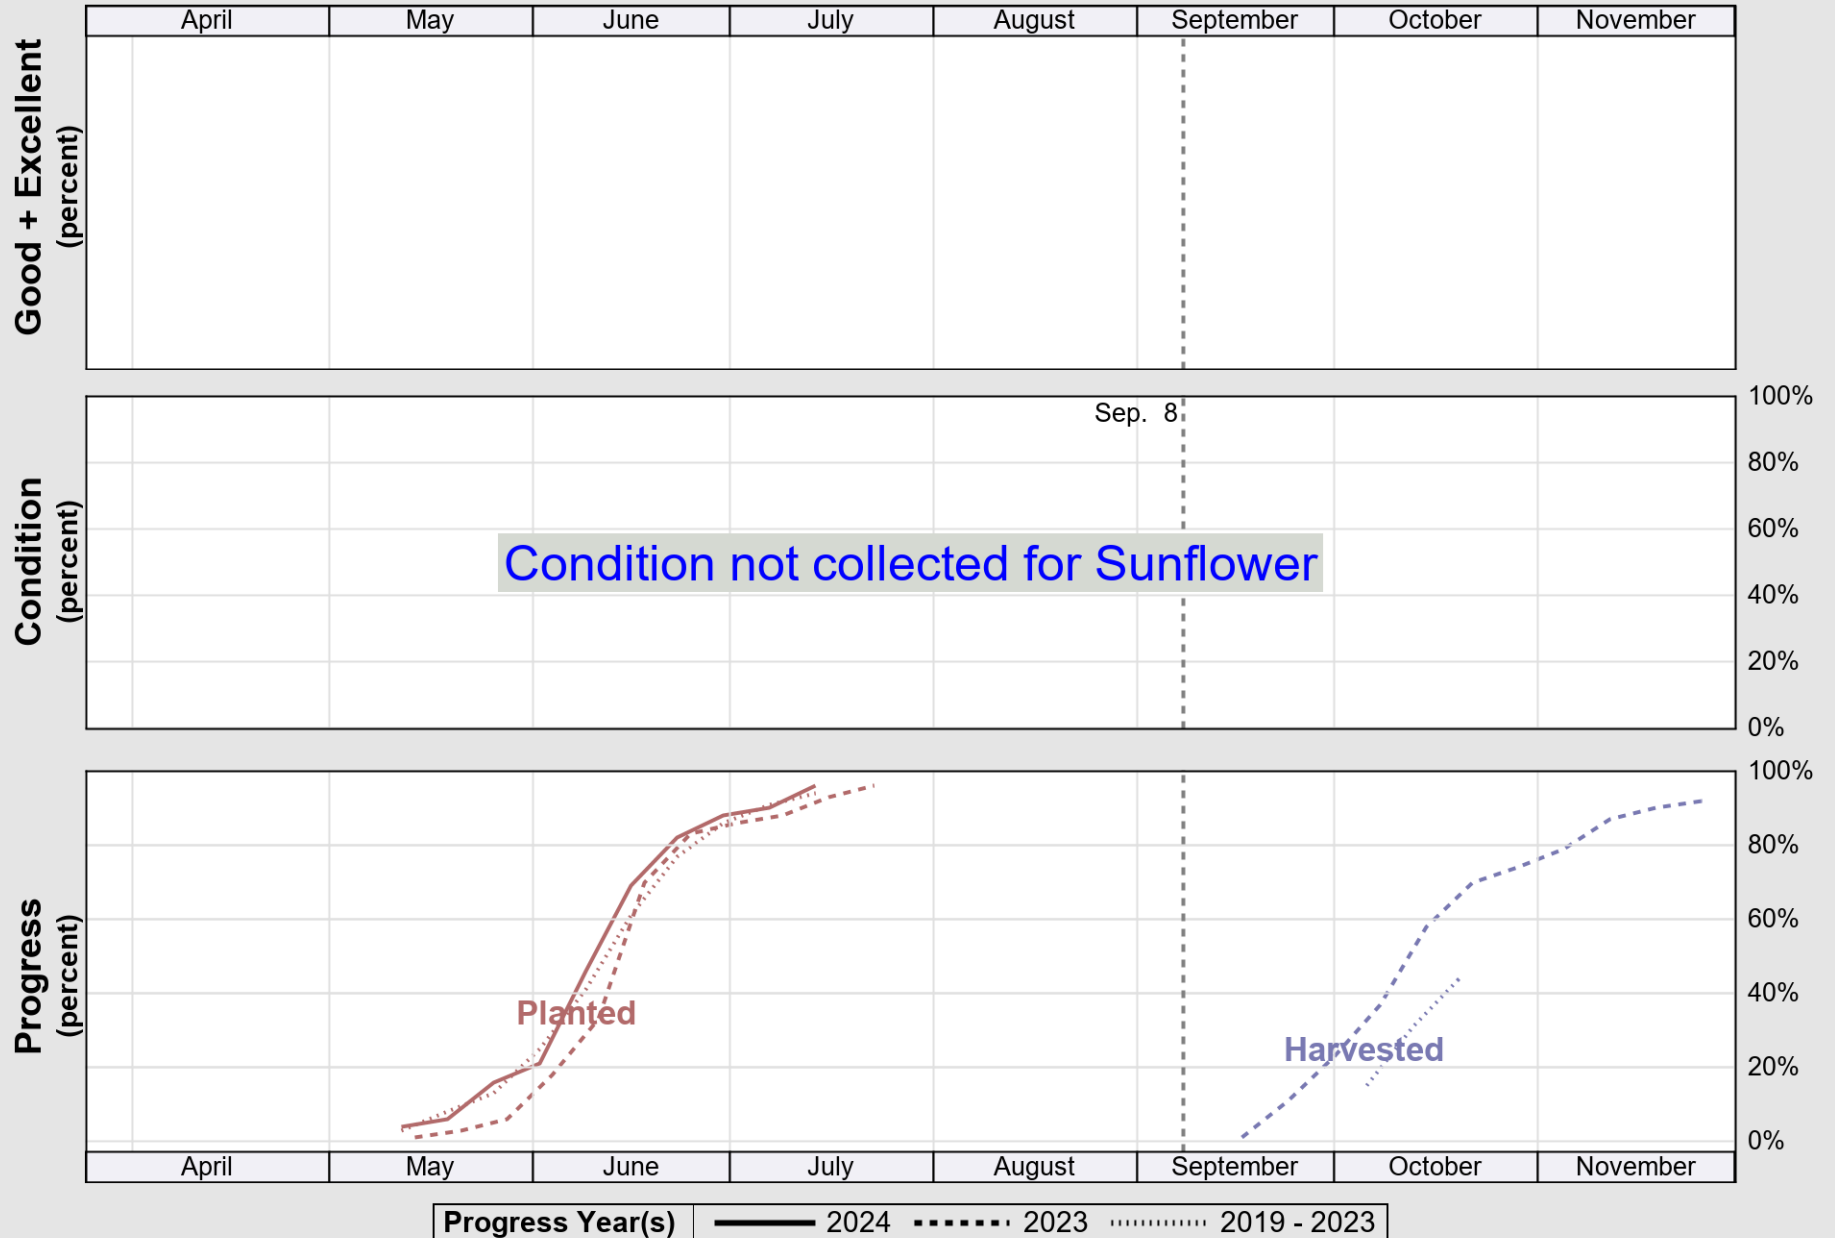

USDA

Crop Progress and Condition: Soybeans in Kansas , 2024

NASS

Source: National Agricultural Statistics Service (NASS), Crop Progress Report

USDA

Crop Progress and Condition: Sunflower in Kansas , 2024

NASS