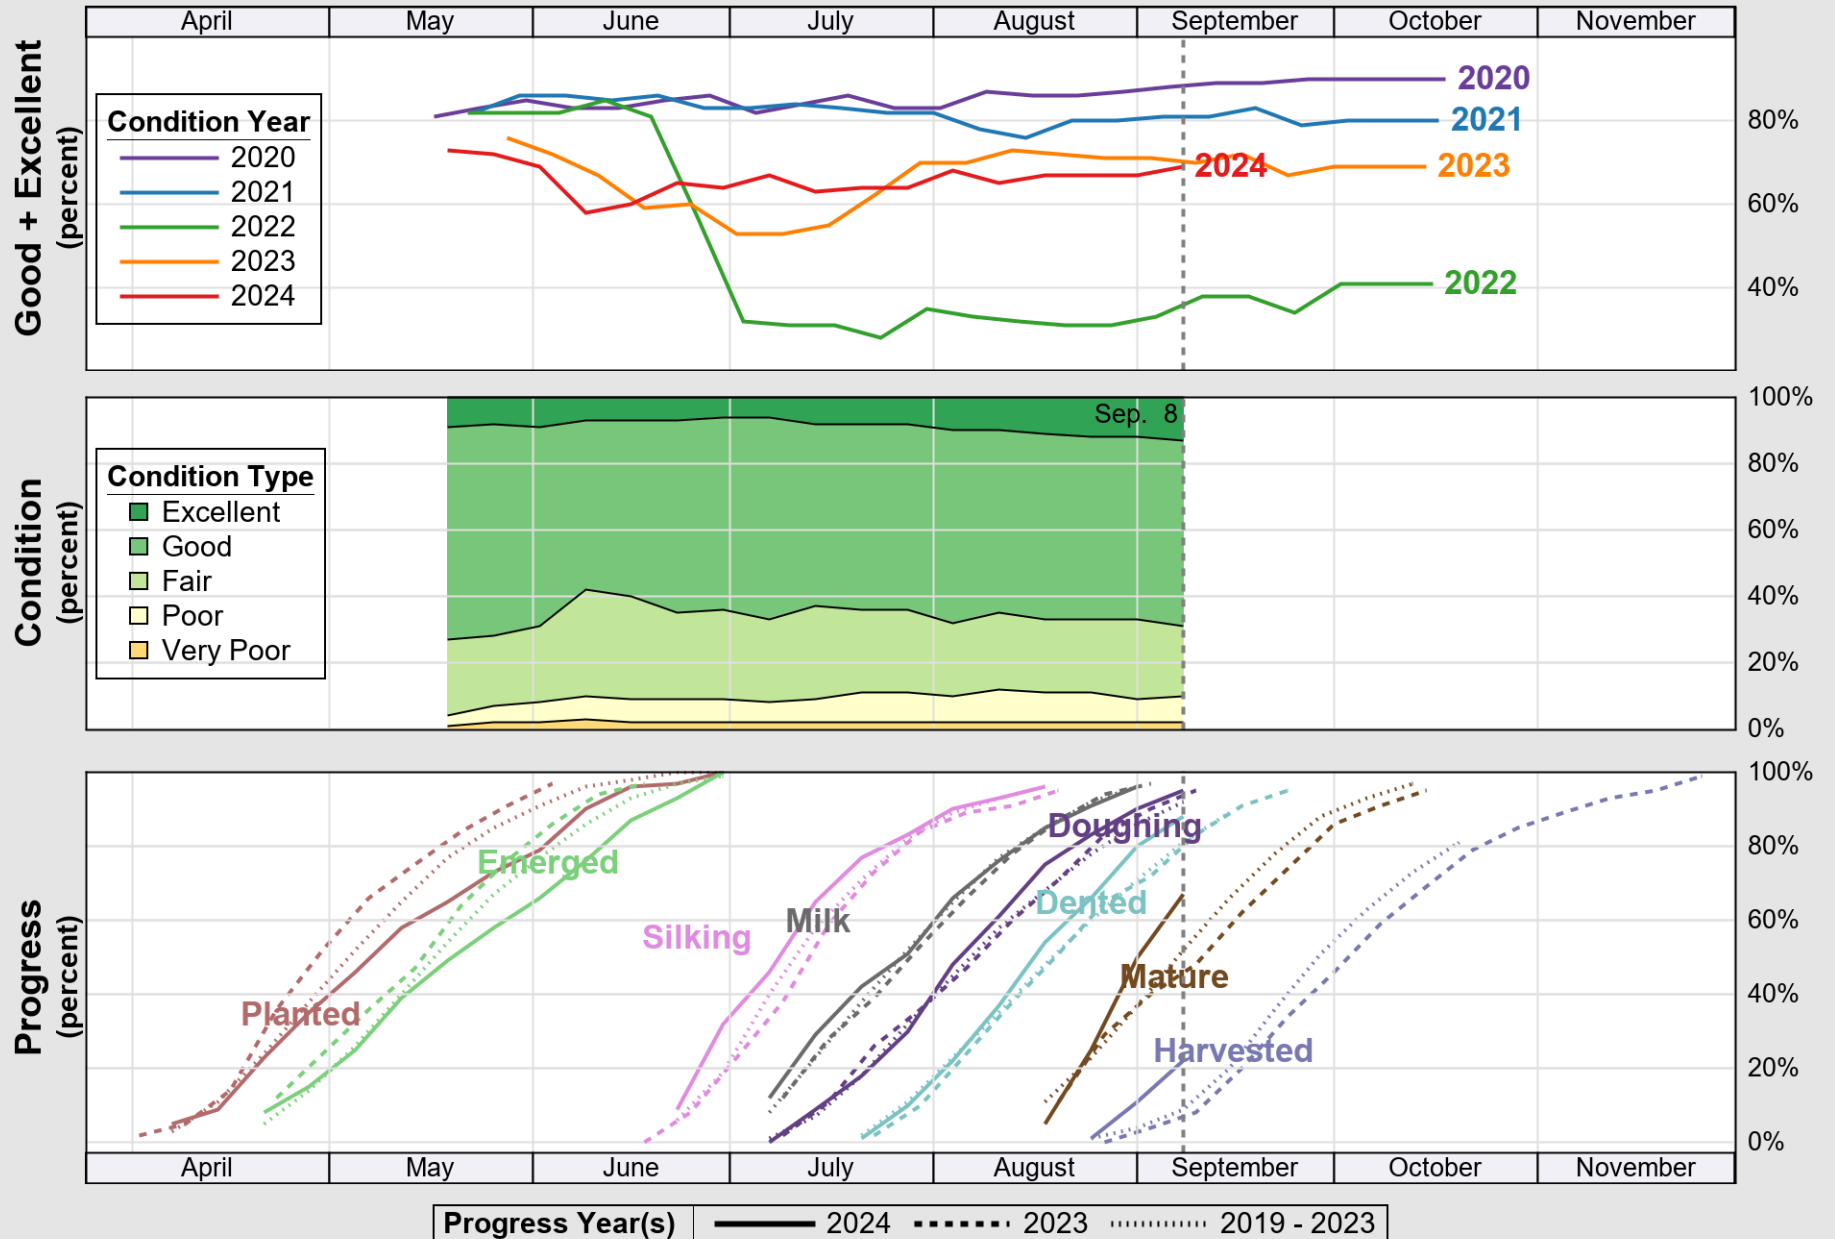

USDA

Crop Progress and Condition: Corn in Kentucky , 2024

NASS

Source: National Agricultural Statistics Service (NASS), Crop Progress Report

USDA

Crop Progress and Condition: Pasture and Range in Kentucky, 2024

NASS

Source: National Agricultural Statistics Service (NASS), Crop Progress Report

USDA

Crop Progress and Condition: Soybeans in Kentucky , 2024

NASS

Source: National Agricultural Statistics Service (NASS), Crop Progress Report

USDA

Crop Progress and Condition: Winter Wheat in Kentucky , 2024

NASS

Source: National Agricultural Statistics Service (NASS), Crop Progress Report