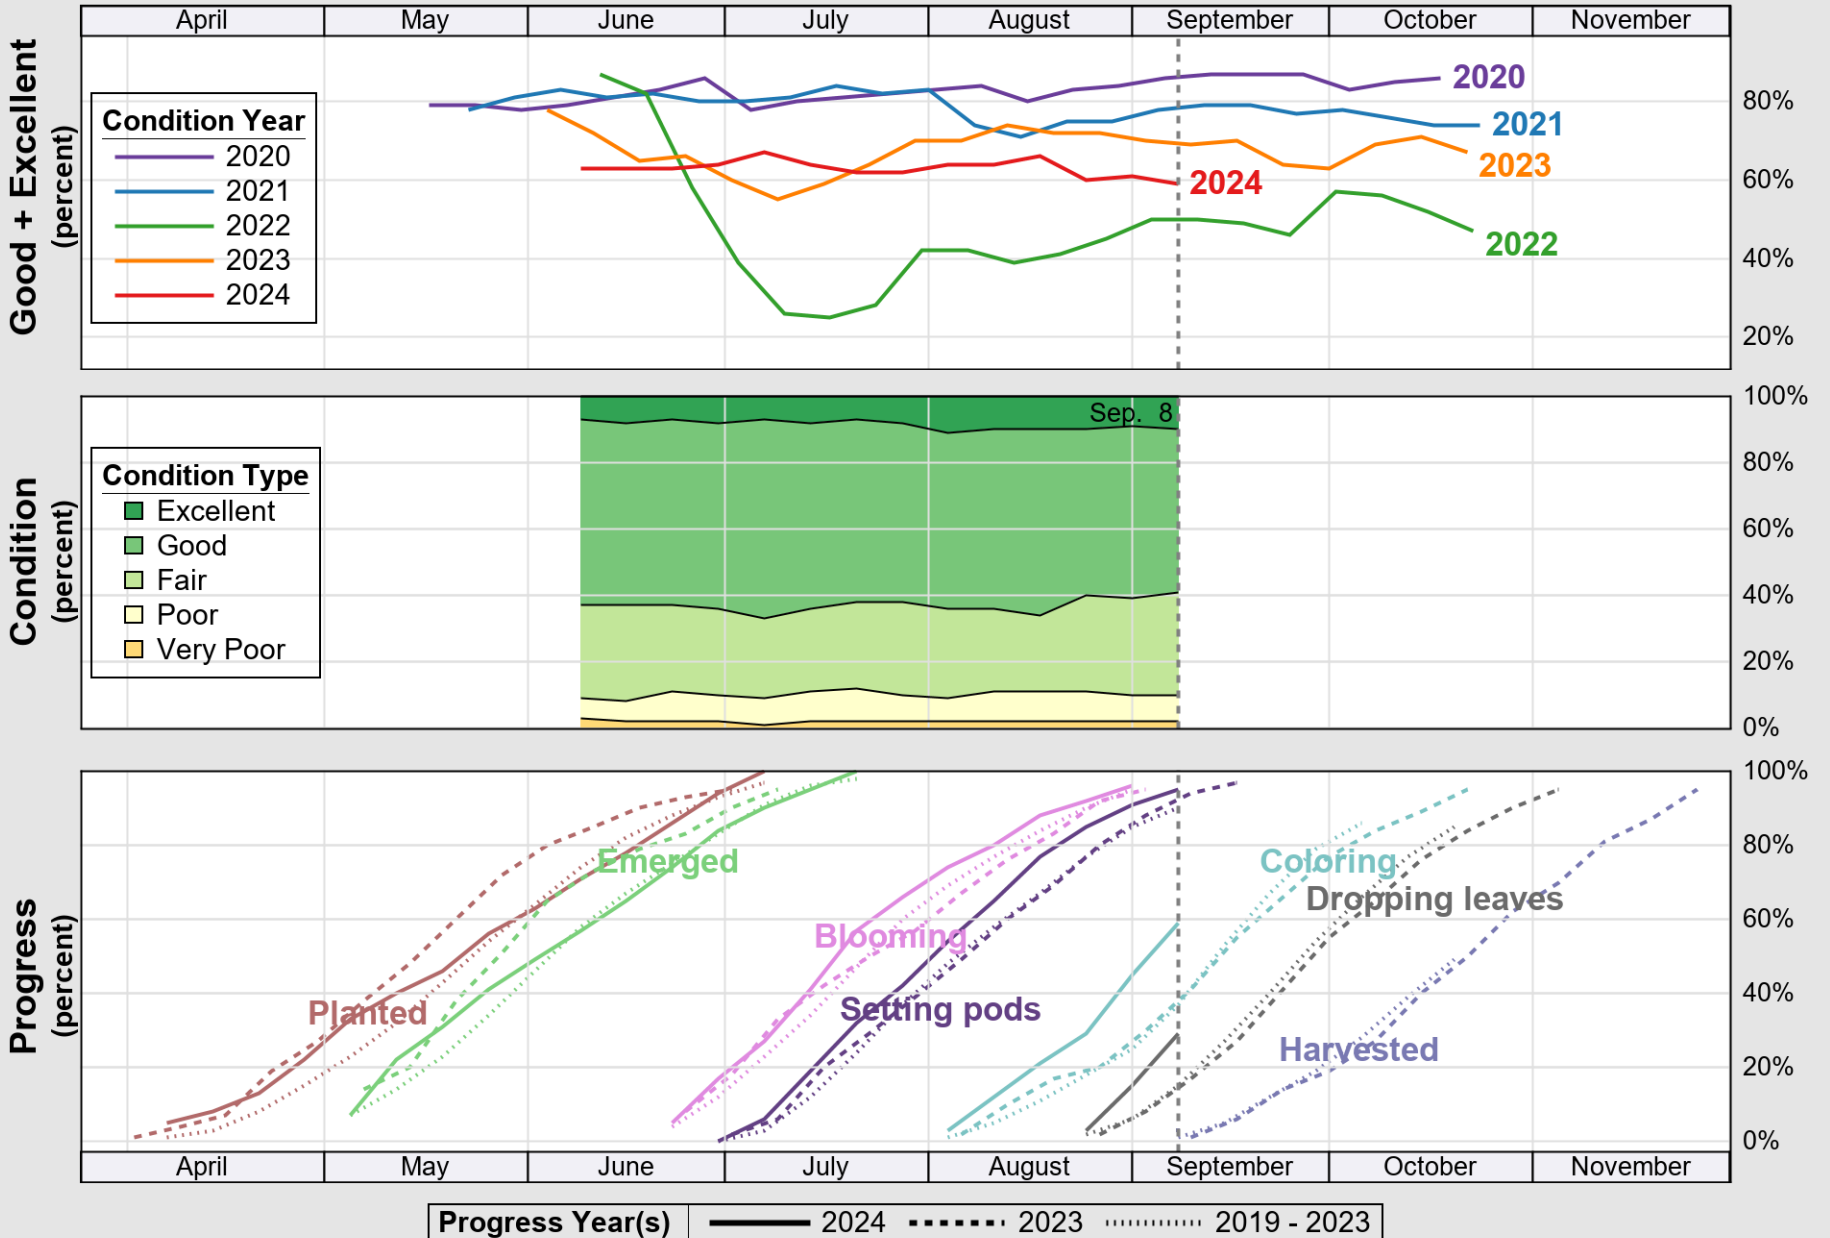

USDA

Crop Progress and Condition: Corn in Kentucky , 2024

NASS

Source: National Agricultural Statistics Service (NASS), Crop Progress Report

USDA

Crop Progress and Condition: Pasture and Range in Kentucky, 2024

NASS

Source: National Agricultural Statistics Service (NASS), Crop Progress Report

USDA

Crop Progress and Condition: Soybeans in Kentucky , 2024

NASS

Source: National Agricultural Statistics Service (NASS), Crop Progress Report

USDA

Crop Progress and Condition: Winter Wheat in Kentucky , 2024

NASS

Source: National Agricultural Statistics Service (NASS), Crop Progress Report