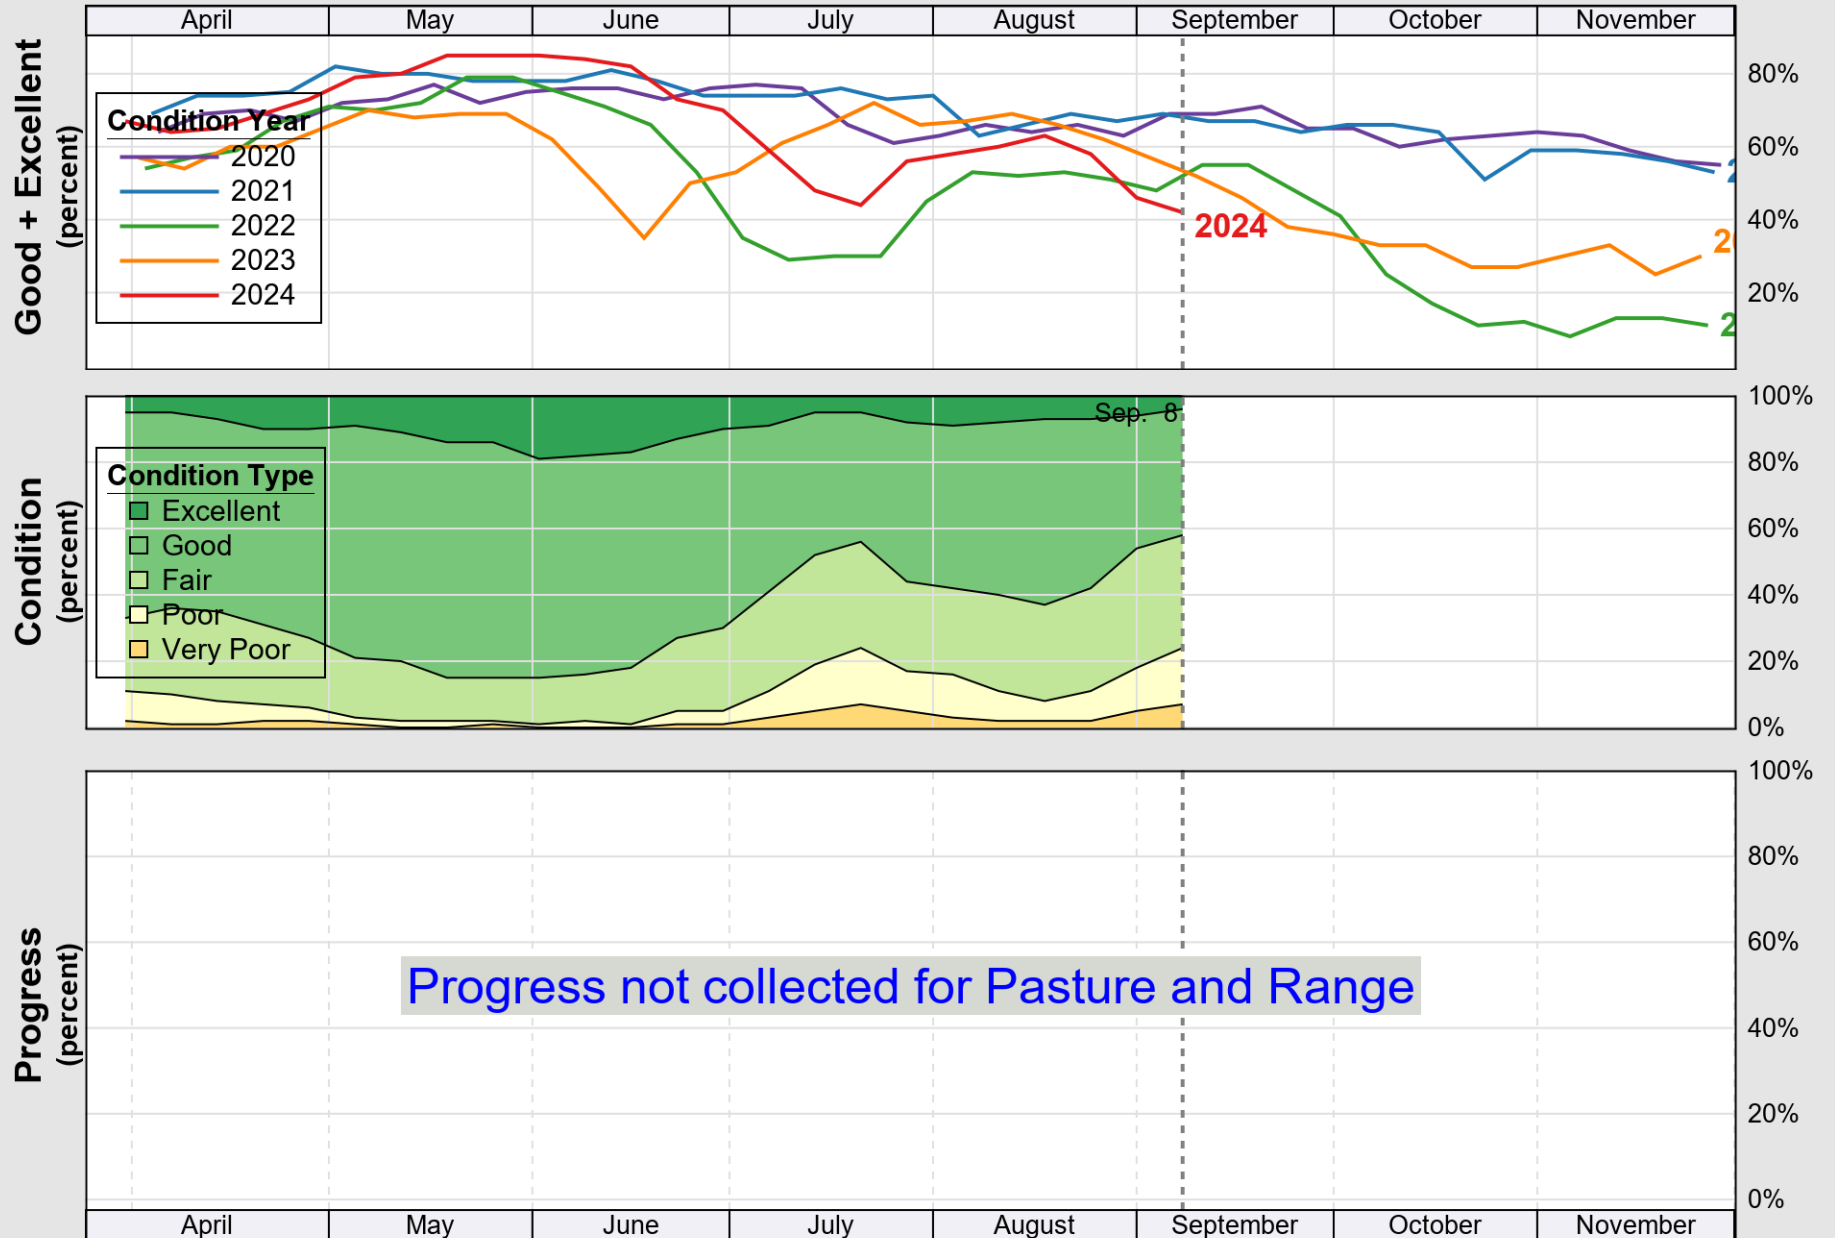

USDA

Crop Progress and Condition: Corn in Kentucky , 2024

NASS

Source: National Agricultural Statistics Service (NASS), Crop Progress Report

USDA

Crop Progress and Condition: Pasture and Range in Kentucky, 2024

NASS

Source: National Agricultural Statistics Service (NASS), Crop Progress Report

USDA

Crop Progress and Condition: Soybeans in Kentucky , 2024

NASS

Source: National Agricultural Statistics Service (NASS), Crop Progress Report

USDA

Crop Progress and Condition: Winter Wheat in Kentucky , 2024

NASS

Source: National Agricultural Statistics Service (NASS), Crop Progress Report