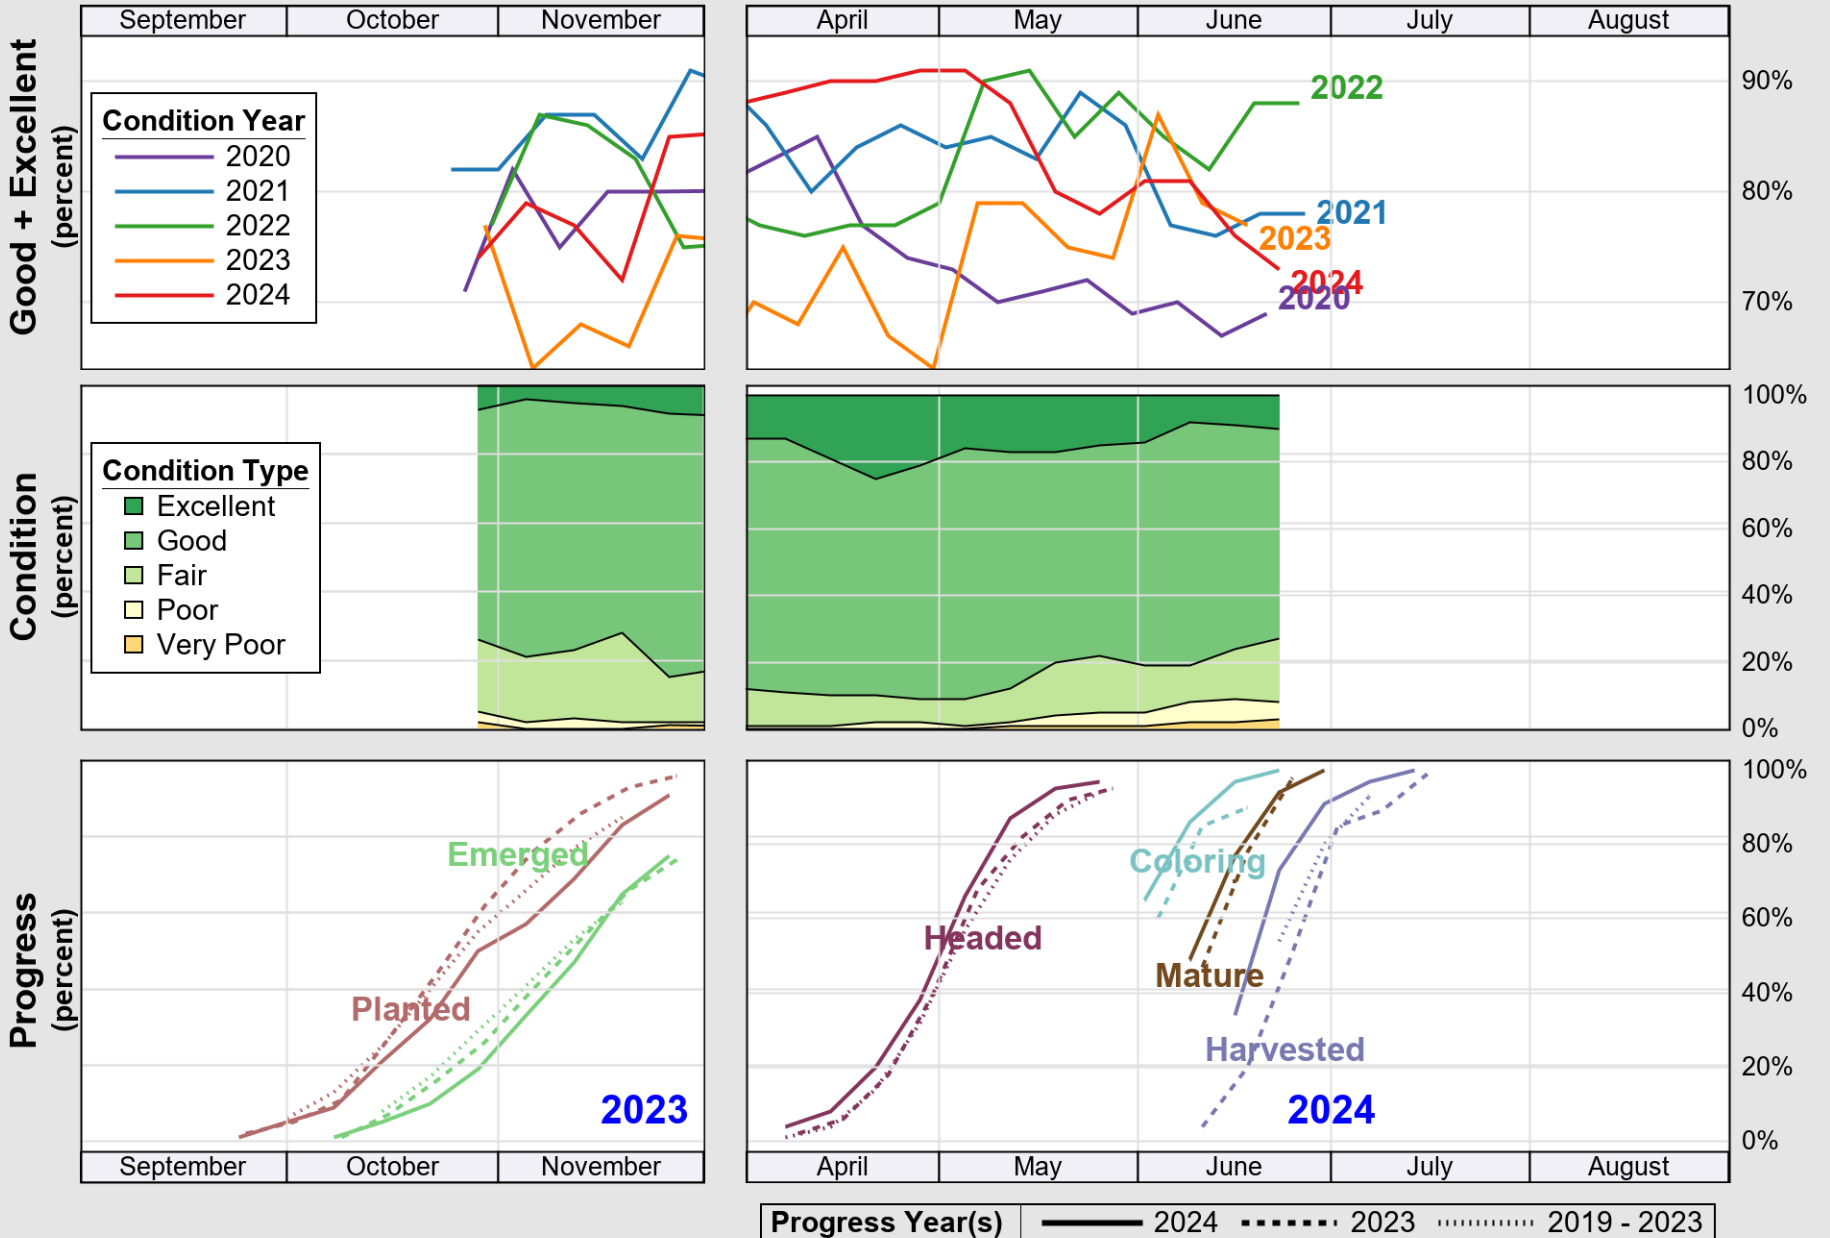

USDA

Crop Progress and Condition: Corn in Kentucky , 2024

NASS

Source: National Agricultural Statistics Service (NASS), Crop Progress Report

USDA

Crop Progress and Condition: Pasture and Range in Kentucky, 2024

NASS

Source: National Agricultural Statistics Service (NASS), Crop Progress Report

USDA

Crop Progress and Condition: Soybeans in Kentucky , 2024

NASS

Source: National Agricultural Statistics Service (NASS), Crop Progress Report

USDA

Crop Progress and Condition: Winter Wheat in Kentucky , 2024

NASS

Source: National Agricultural Statistics Service (NASS), Crop Progress Report