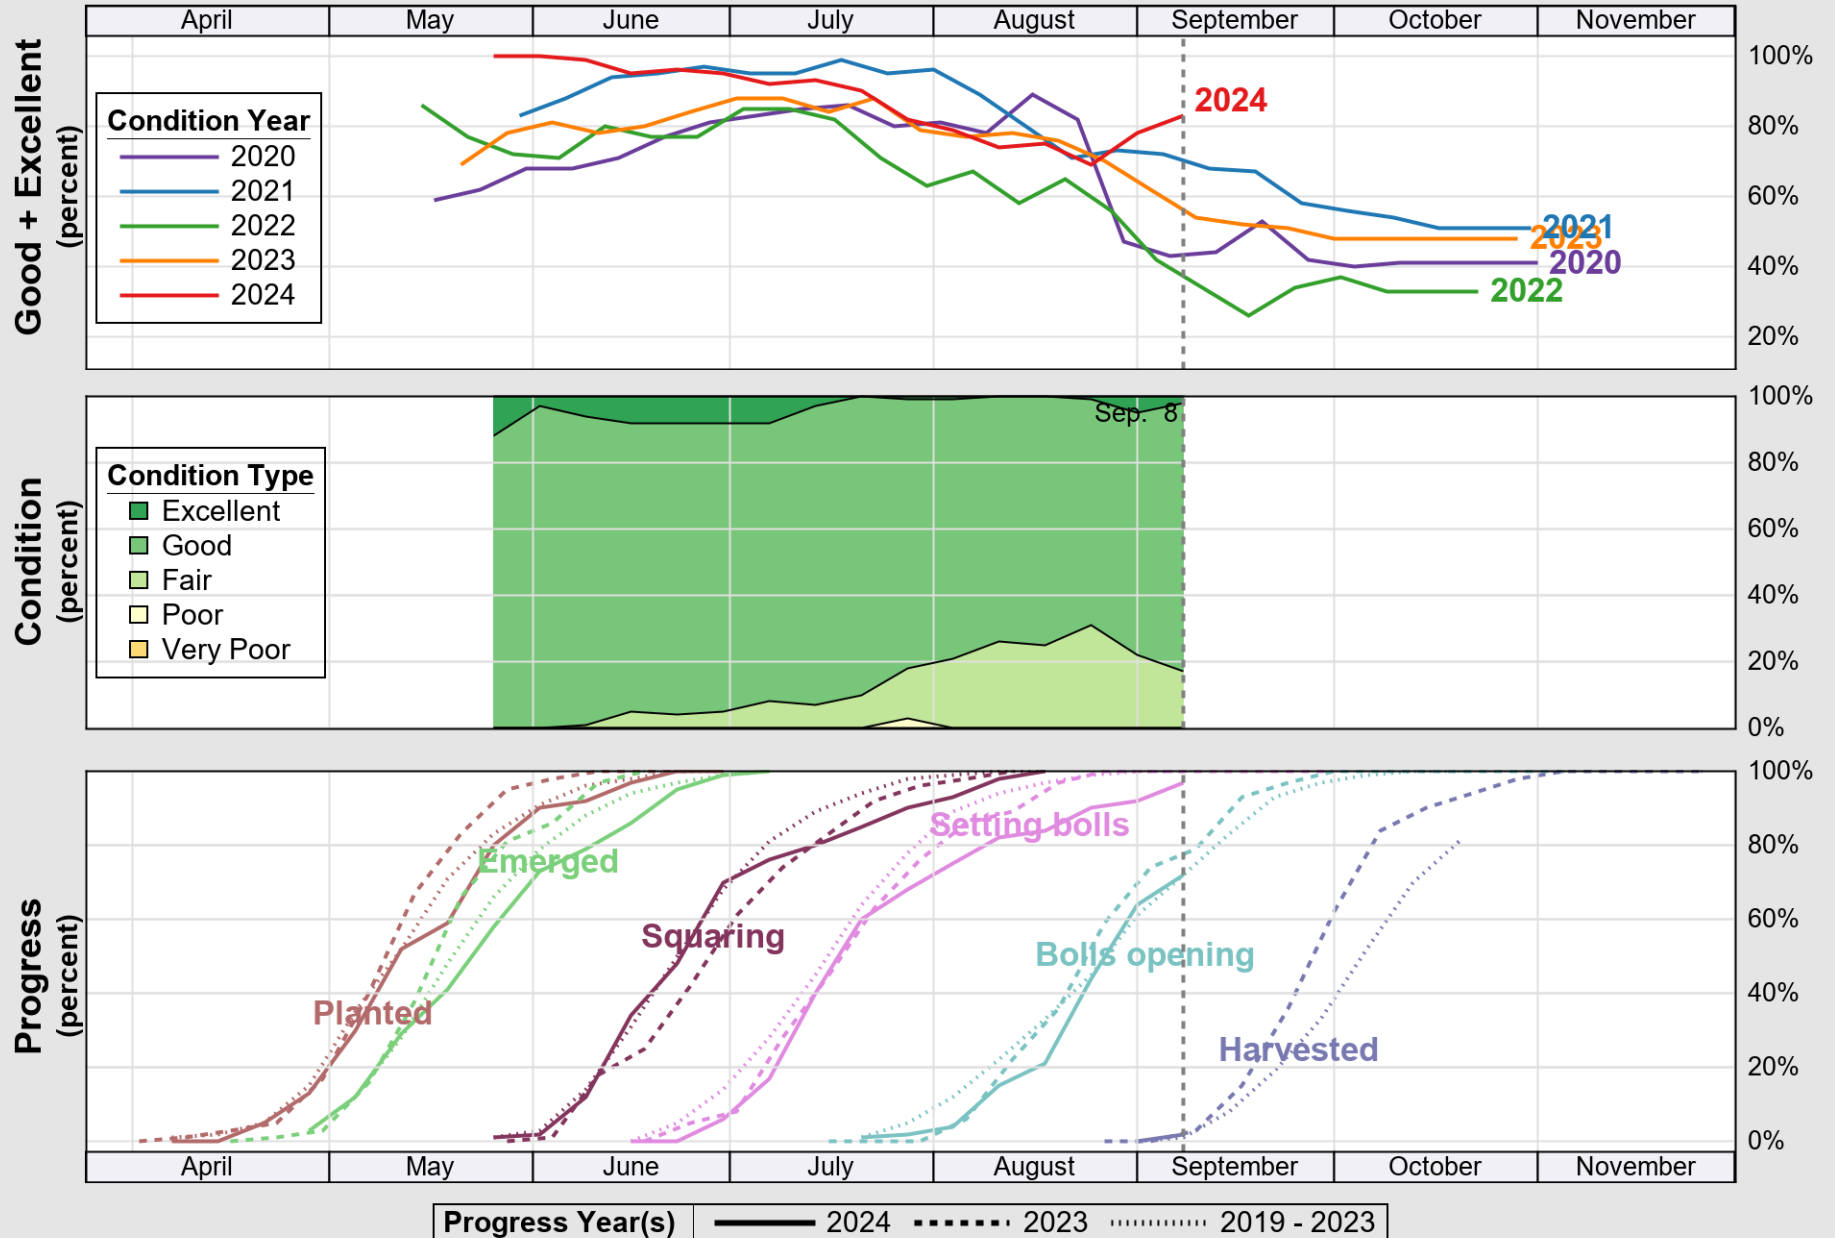

USDA

Crop Progress and Condition: Corn in Louisiana , 2024

NASS

Progress Year(s) ——— 2024 ····· 2023 ······ 2019 - 2023

Source: National Agricultural Statistics Service (NASS), Crop Progress Report

USDA

Crop Progress and Condition: Cotton in Louisiana , 2024

NASS

Source: National Agricultural Statistics Service (NASS), Crop Progress Report

USDA

Crop Progress and Condition: Pasture and Range in Louisiana, 2024

NASS

Source: National Agricultural Statistics Service (NASS), Crop Progress Report

USDA

Crop Progress and Condition: Rice in Louisiana , 2024

NASS

Source: National Agricultural Statistics Service (NASS), Crop Progress Report

USDA

Crop Progress and Condition: Soybeans in Louisiana, 2024

NASS