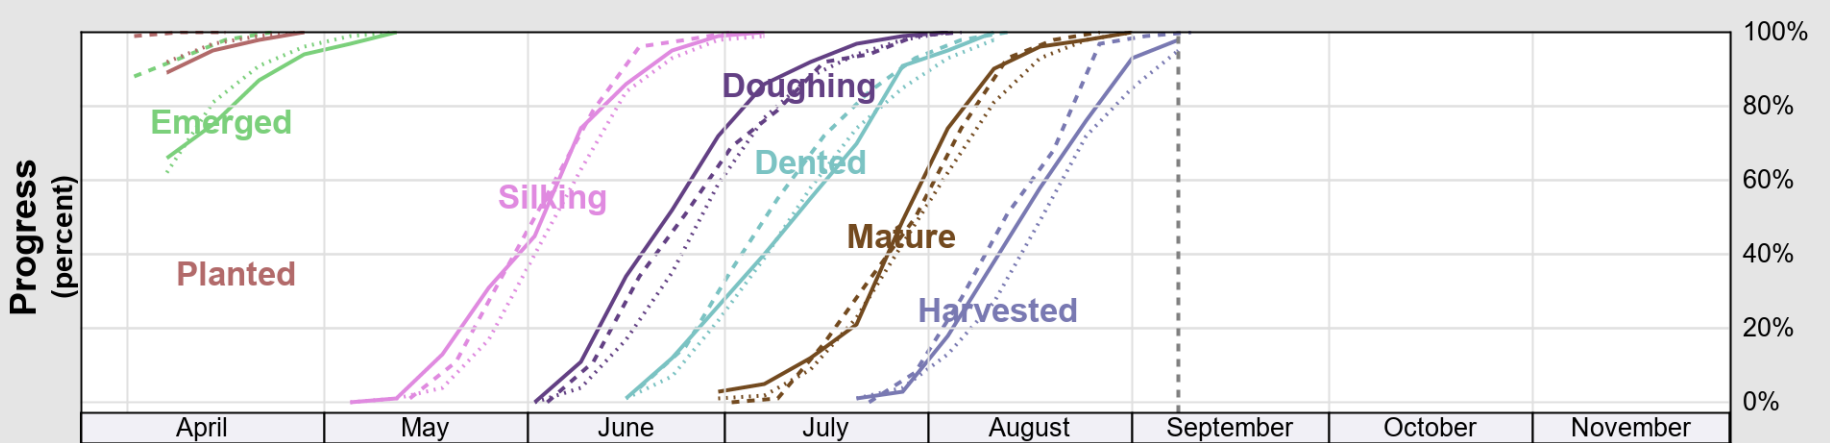

USDA

Crop Progress and Condition: Corn in Louisiana , 2024

NASS

Progress Year(s) ——— 2024 ····· 2023 ······ 2019 - 2023

Source: National Agricultural Statistics Service (NASS), Crop Progress Report

USDA

Crop Progress and Condition: Cotton in Louisiana , 2024