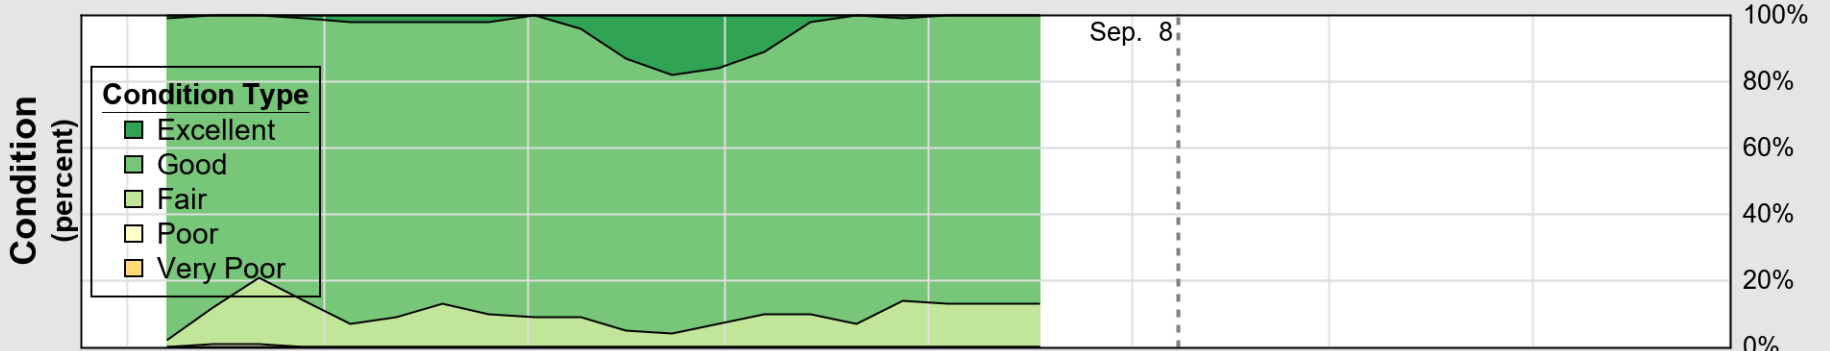

USDA

Crop Progress and Condition: Corn in Louisiana , 2024

NASS

Progress Year(s) ——— 2024 ····· 2023 ······ 2019 - 2023

Source: National Agricultural Statistics Service (NASS), Crop Progress Report

USDA

Crop Progress and Condition: Cotton in Louisiana , 2024