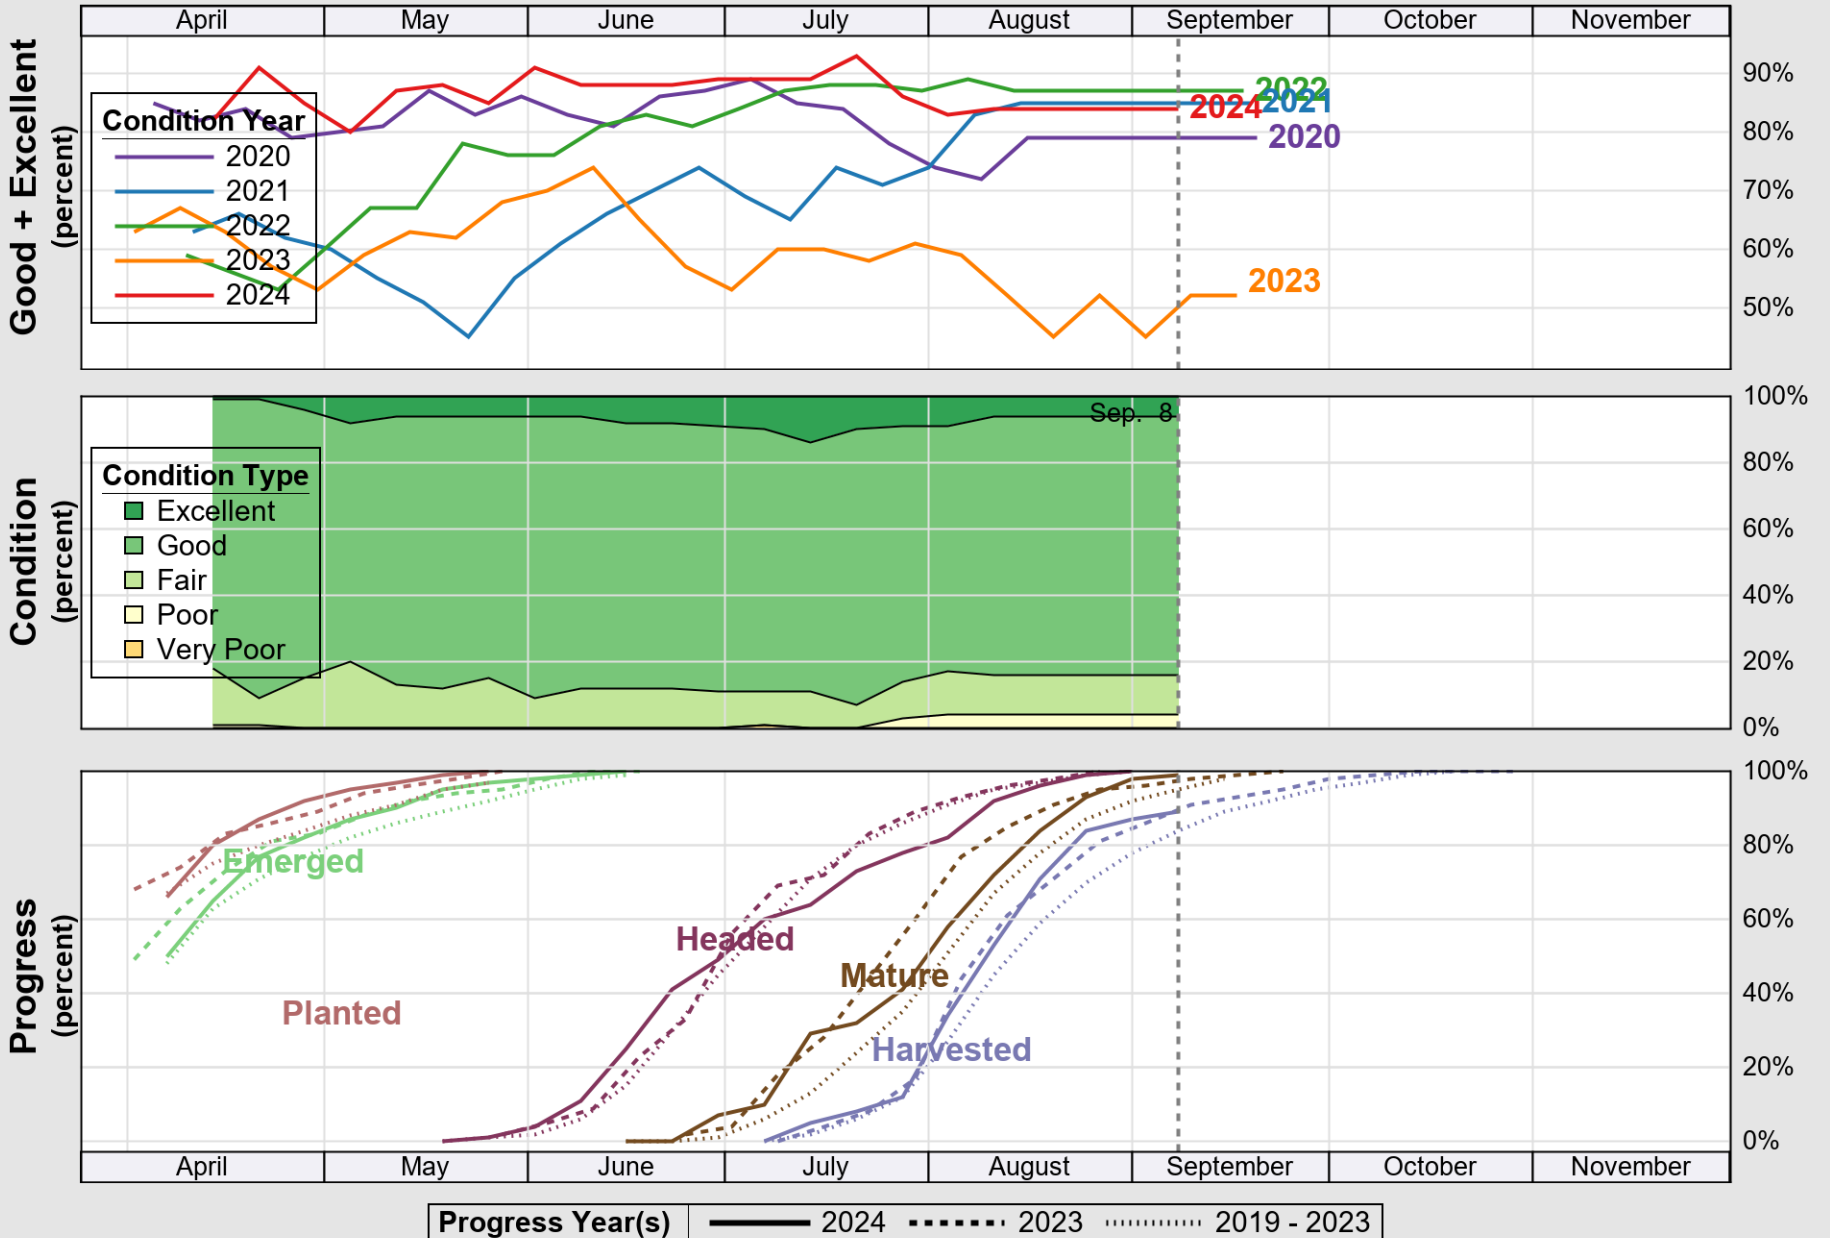

USDA

Crop Progress and Condition: Corn in Louisiana , 2024

NASS

Progress Year(s) ——— 2024 ····· 2023 ······ 2019 - 2023

Source: National Agricultural Statistics Service (NASS), Crop Progress Report

USDA

Crop Progress and Condition: Cotton in Louisiana , 2024

NASS

Source: National Agricultural Statistics Service (NASS), Crop Progress Report

USDA

Crop Progress and Condition: Pasture and Range in Louisiana, 2024

NASS

Source: National Agricultural Statistics Service (NASS), Crop Progress Report

USDA

Crop Progress and Condition: Rice in Louisiana , 2024

NASS

Source: National Agricultural Statistics Service (NASS), Crop Progress Report

USDA

Crop Progress and Condition: Soybeans in Louisiana, 2024

NASS

Source: National Agricultural Statistics Service (NASS), Crop Progress Report

USDA

Crop Progress and Condition: Winter Wheat in Louisiana , 2024

NASS

Source: National Agricultural Statistics Service (NASS), Crop Progress Report