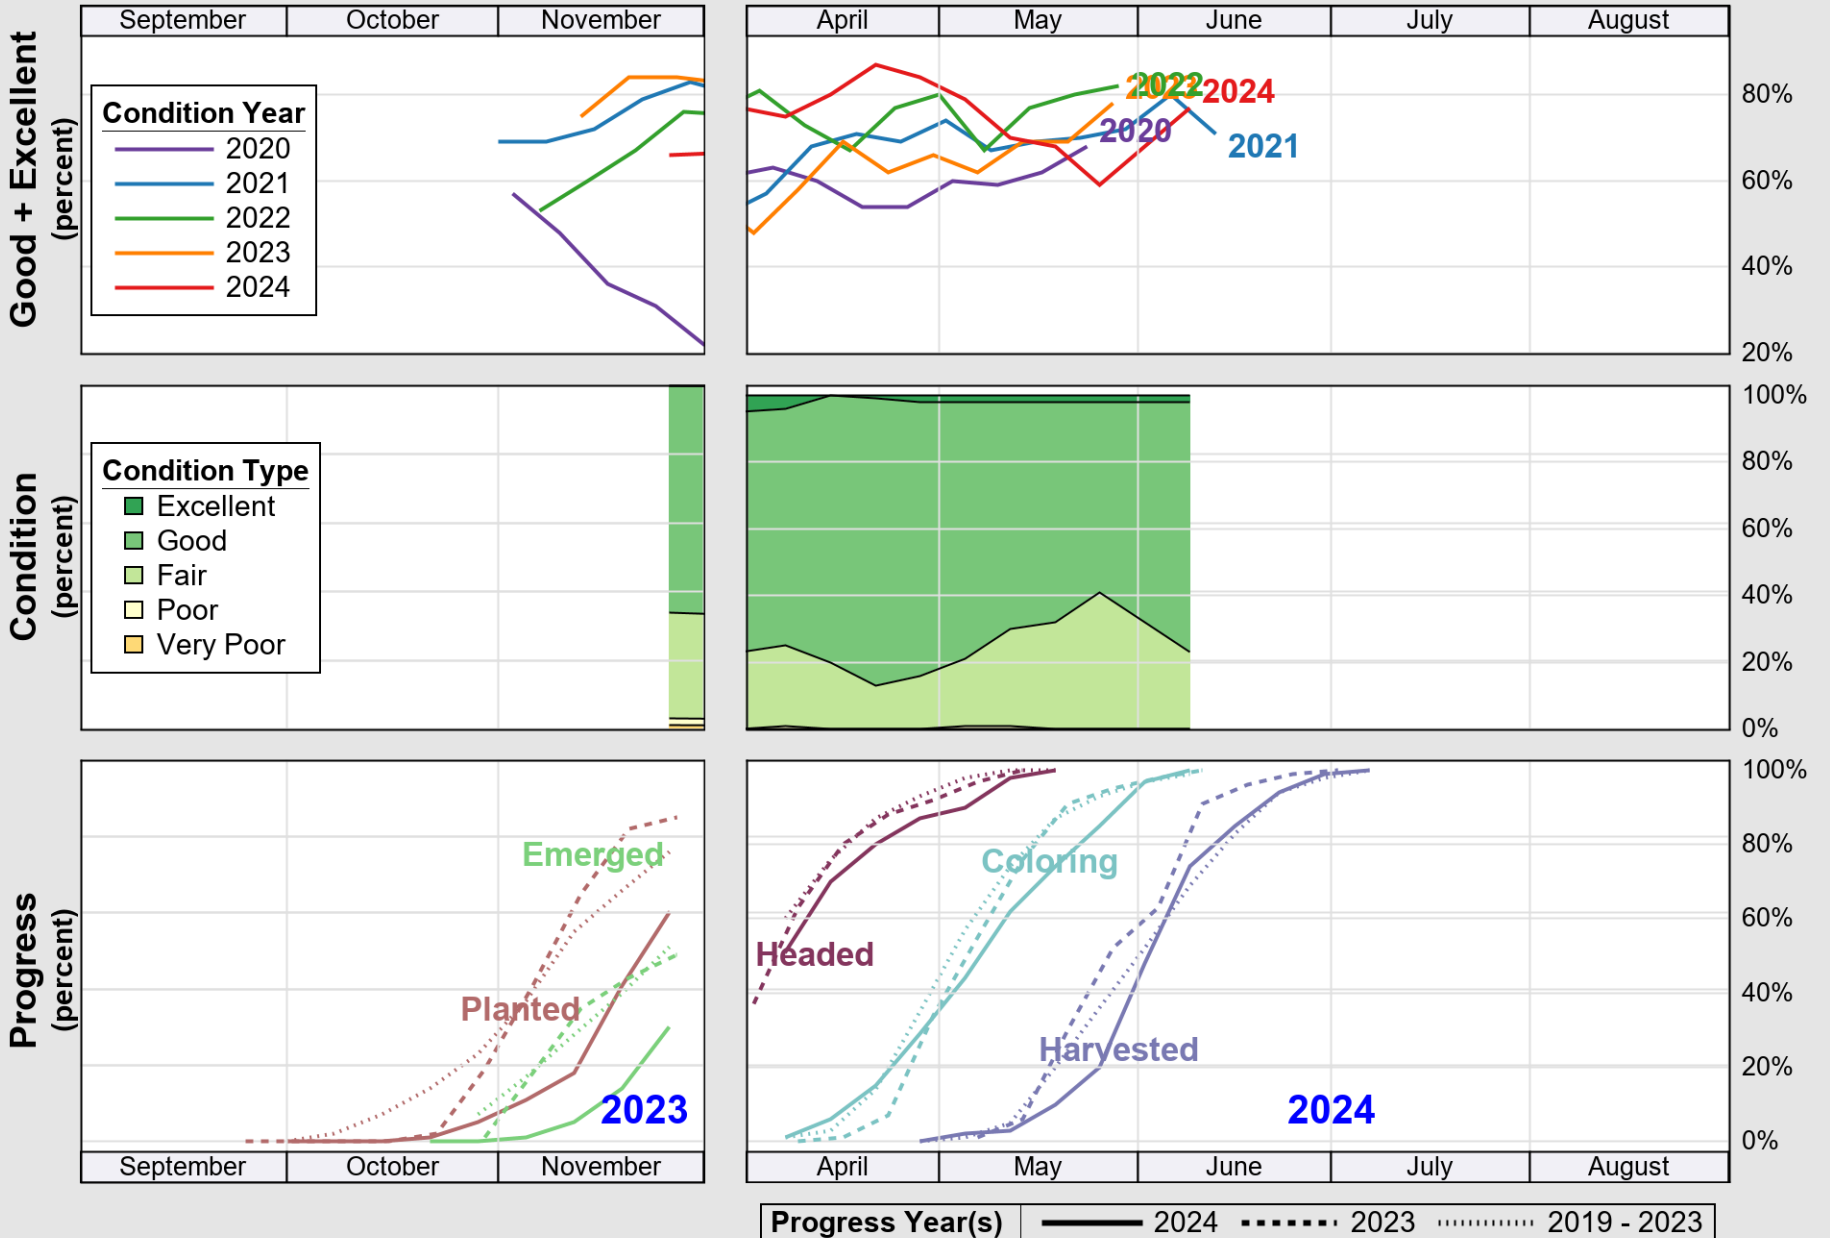

NASS

Source: National Agricultural Statistics Service (NASS), Crop Progress Report

USDA

Crop Progress and Condition: Pasture and Range in Louisiana, 2024

NASS

Source: National Agricultural Statistics Service (NASS), Crop Progress Report

USDA

Crop Progress and Condition: Rice in Louisiana , 2024

NASS

Source: National Agricultural Statistics Service (NASS), Crop Progress Report

USDA

Crop Progress and Condition: Soybeans in Louisiana, 2024

NASS

Source: National Agricultural Statistics Service (NASS), Crop Progress Report

USDA

Crop Progress and Condition: Winter Wheat in Louisiana , 2024

NASS

Source: National Agricultural Statistics Service (NASS), Crop Progress Report