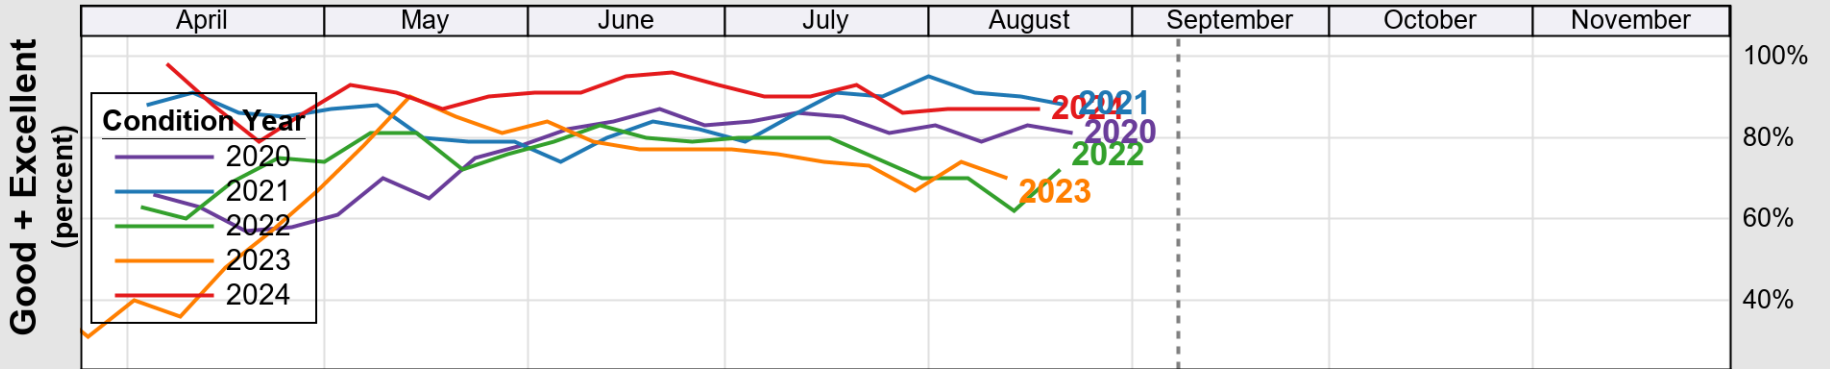

USDA

Crop Progress and Condition: Corn in Louisiana , 2024

NASS

Progress Year(s) ——— 2024 ····· 2023 ······ 2019 - 2023

Source: National Agricultural Statistics Service (NASS), Crop Progress Report

USDA

Crop Progress and Condition: Cotton in Louisiana , 2024