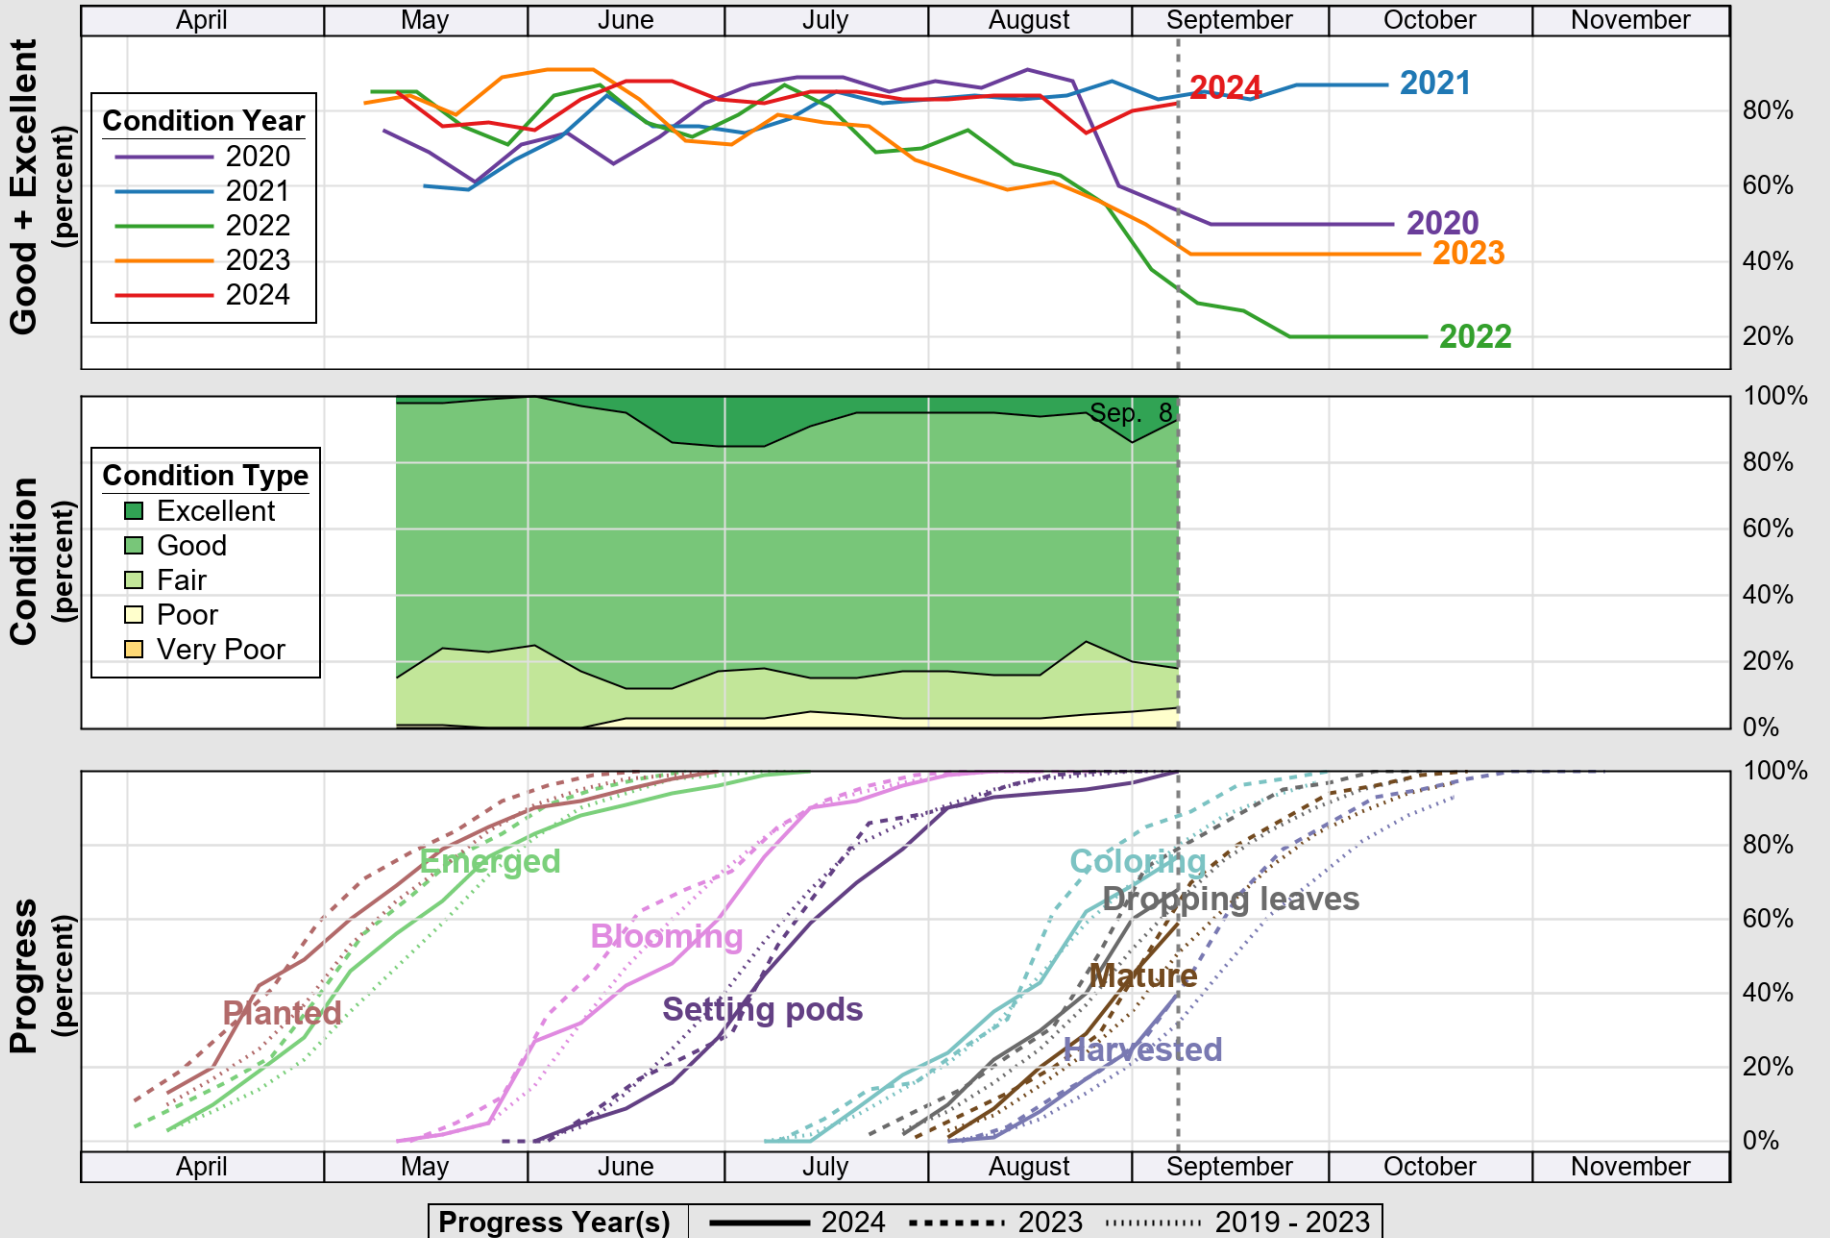

NASS

Source: National Agricultural Statistics Service (NASS), Crop Progress Report

USDA

Crop Progress and Condition: Pasture and Range in Louisiana, 2024

NASS

Source: National Agricultural Statistics Service (NASS), Crop Progress Report

USDA

Crop Progress and Condition: Rice in Louisiana , 2024

NASS

Source: National Agricultural Statistics Service (NASS), Crop Progress Report

USDA

Crop Progress and Condition: Soybeans in Louisiana, 2024

NASS

Source: National Agricultural Statistics Service (NASS), Crop Progress Report

USDA

Crop Progress and Condition: Winter Wheat in Louisiana , 2024

NASS

Source: National Agricultural Statistics Service (NASS), Crop Progress Report