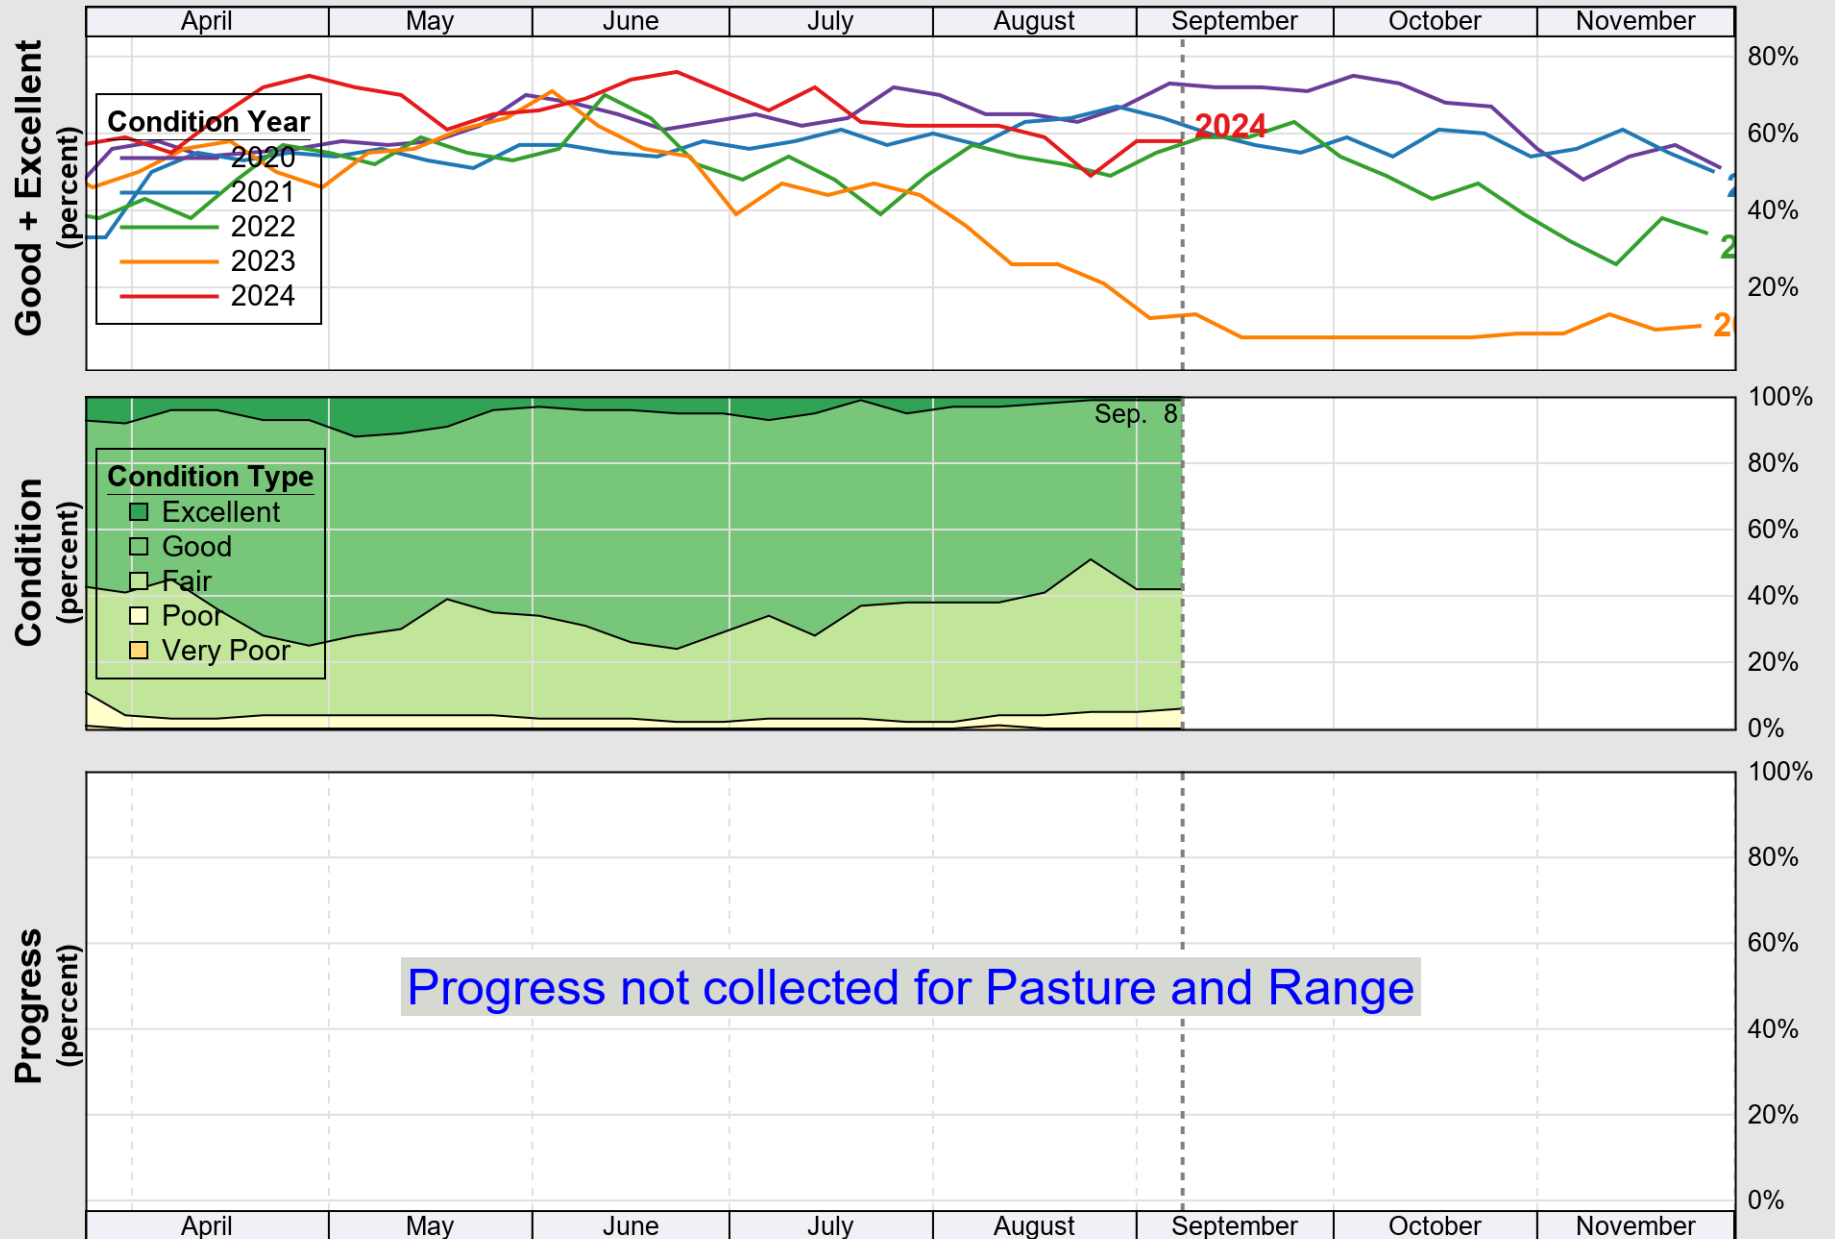

USDA

Crop Progress and Condition: Corn in Louisiana , 2024

NASS

Progress Year(s) ——— 2024 ····· 2023 ······ 2019 - 2023

Source: National Agricultural Statistics Service (NASS), Crop Progress Report

USDA

Crop Progress and Condition: Cotton in Louisiana , 2024

NASS

Source: National Agricultural Statistics Service (NASS), Crop Progress Report

USDA

Crop Progress and Condition: Pasture and Range in Louisiana, 2024

NASS

Source: National Agricultural Statistics Service (NASS), Crop Progress Report

USDA

Crop Progress and Condition: Rice in Louisiana , 2024

NASS

Source: National Agricultural Statistics Service (NASS), Crop Progress Report

USDA

Crop Progress and Condition: Soybeans in Louisiana, 2024

NASS